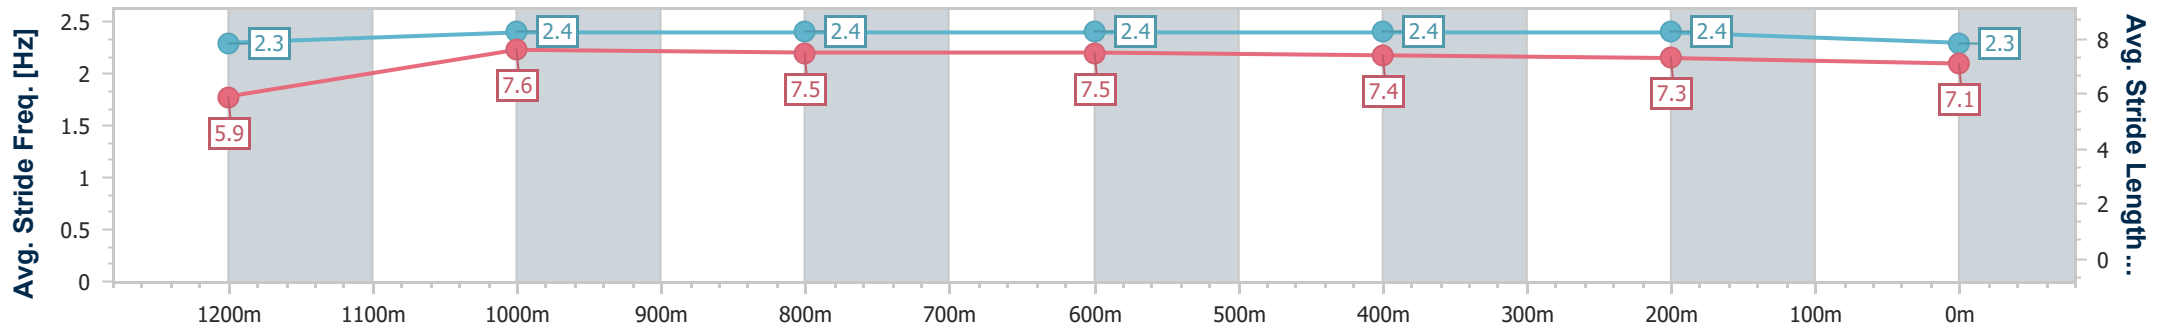

Doomben QLD Professional

Race 8: LADBROKES BRC SPRINT - 1350m

20 May 2023 - 15:58

Track Rating: Soft 5, Weather: Fine, Rail Position: +2m Entire Course

BRISBANE RACING CLUB

Section	Overall	1200m	1000m	800m	600m	400m	200m
Section Times	1:19.48 [12] (0:11.33)	1:08.15 [13] (0:10.97)	0:57.18 [14] (0:11.12)	0:46.06 [16] (0:11.41)	0:34.65 [16] (0:11.37)	0:23.28 [16] (0:11.13)	0:12.15 [14] (0:12.15)
Average Speed [km/h]	47.6	65.8	65.3	64.1	63.3	64.5	59.3
Top Speed [km/h]	63.9	67.6	66.2	65.2	64.7	65.9	64.7
Avg. Dist. to Rail [m]	11.7	4.6	3.1	2.8	0.4	0.9	2.6
Avg. Stride Freq. [Hz]	2.3	2.4	2.4	2.4	2.4	2.4	2.3
Avg. Stride Length [m]	5.9	7.6	7.5	7.5	7.4	7.3	7.1