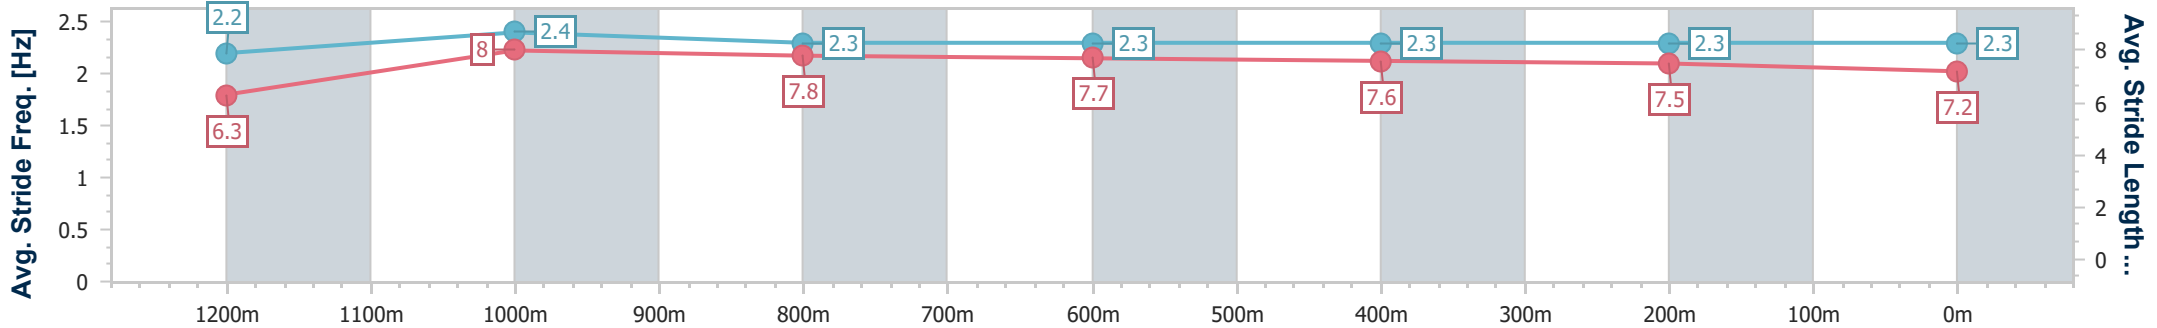

Doomben QLD Professional

Race 8: LADBROKES BRC SPRINT - 1350m

20 May 2023 - 15:58

Track Rating: Soft 5, Weather: Fine, Rail Position: +2m Entire Course

BRISBANE RACING CLUB

Section	Overall	1200m	1000m	800m	600m	400m	200m
Section Times	1:19.28 [9] (0:10.90)	1:08.38 [5] (0:10.39)	0:57.99 [3] (0:11.09)	0:46.90 [4] (0:11.28)	0:35.62 [3] (0:11.65)	0:23.97 [3] (0:11.60)	0:12.37 [6] (0:12.37)
Average Speed [km/h]	49.4	69.4	65.4	64.2	62.2	62.2	58.2
Top Speed [km/h]	68.2	72.2	66.2	65.8	63.4	63.1	61.0
Avg. Dist. to Rail [m]	8.9	6.2	3.0	1.3	1.2	2.9	4.1
Avg. Stride Freq. [Hz]	2.2	2.4	2.3	2.3	2.3	2.3	2.3
Avg. Stride Length [m]	6.3	8.0	7.8	7.7	7.6	7.5	7.2