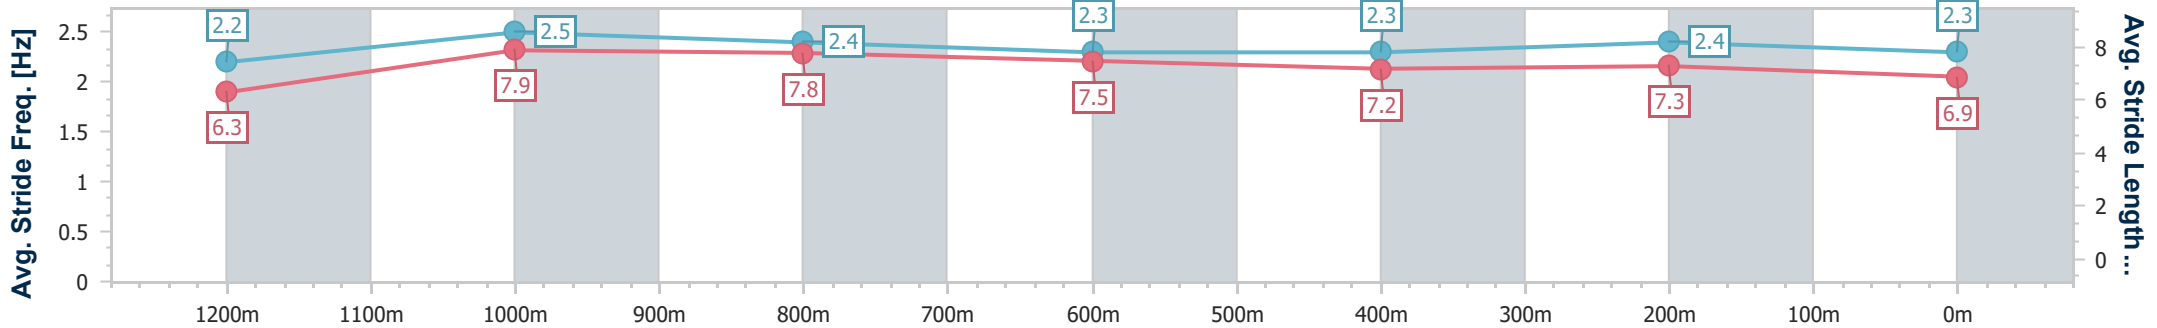

Horse/Jockey Name	Scalopini
Final Rank	4
Fastest Section Time (Section)	0:10.30 (1200m)
Top Speed [km/h] (Section)	71.0 (1200m)
Race State	Finished

Doomben QLD Professional
Race 8: LADBROKES BRC SPRINT - 1350m
20 May 2023 - 15:58
Track Rating: Soft 5, Weather: Fine, Rail Position: +2m Entire Course

BRISBANE
RACING CLUB

Section	Overall	1200m	1000m	800m	600m	400m	200m
Section Times	1:18.98 [4] (0:10.88)	1:08.10 [4] (0:10.30)	0:57.80 [2] (0:10.87)	0:46.93 [2] (0:11.49)	0:35.44 [2] (0:11.61)	0:23.83 [2] (0:11.39)	0:12.44 [1] (0:12.44)
Average Speed [km/h]	49.7	69.9	66.5	63.3	62.2	63.2	57.9
Top Speed [km/h]	67.7	71.0	68.0	65.4	63.8	64.6	63.1
Avg. Dist. to Rail [m]	8.4	4.9	2.4	1.9	0.7	2.2	3.7
Avg. Stride Freq. [Hz]	2.2	2.5	2.4	2.3	2.3	2.4	2.3
Avg. Stride Length [m]	6.3	7.9	7.8	7.5	7.2	7.3	6.9

- [ ] Ranking at each section and finish
- -.-.- No data available at this section
- NA No data available