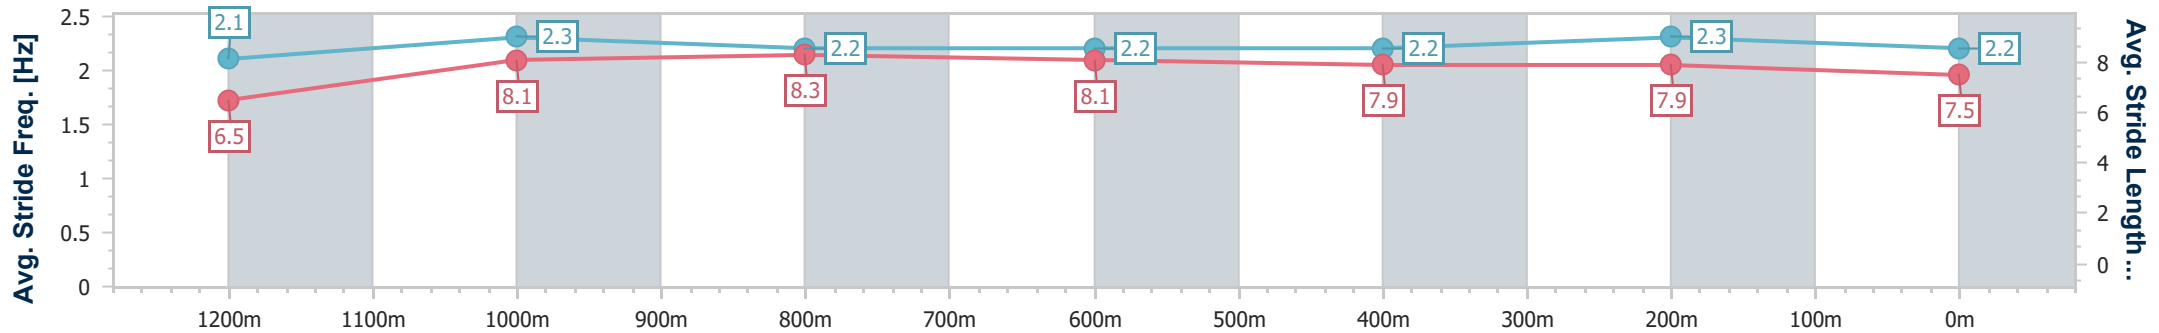

Doomben QLD Professional

Race 8: LADBROKES BRC SPRINT - 1350m

20 May 2023 - 15:58

Track Rating: Soft 5, Weather: Fine, Rail Position: +2m Entire Course

BRISBANE RACING CLUB

Section	Overall	1200m	1000m	800m	600m	400m	200m
Section Times	1:18.86 [2] (0:11.15)	1:07.71 [10] (0:10.51)	0:57.20 [8] (0:10.97)	0:46.23 [8] (0:11.28)	0:34.95 [7] (0:11.59)	0:23.36 [6] (0:11.28)	0:12.08 [3] (0:12.08)
Average Speed [km/h]	48.5	68.6	66.1	64.5	62.4	64.0	59.7
Top Speed [km/h]	65.9	70.6	67.5	65.2	62.7	65.1	63.4
Avg. Dist. to Rail [m]	14.2	5.2	3.0	1.8	1.0	3.3	4.2
Avg. Stride Freq. [Hz]	2.1	2.3	2.2	2.2	2.2	2.3	2.2
Avg. Stride Length [m]	6.5	8.1	8.3	8.1	7.9	7.9	7.5