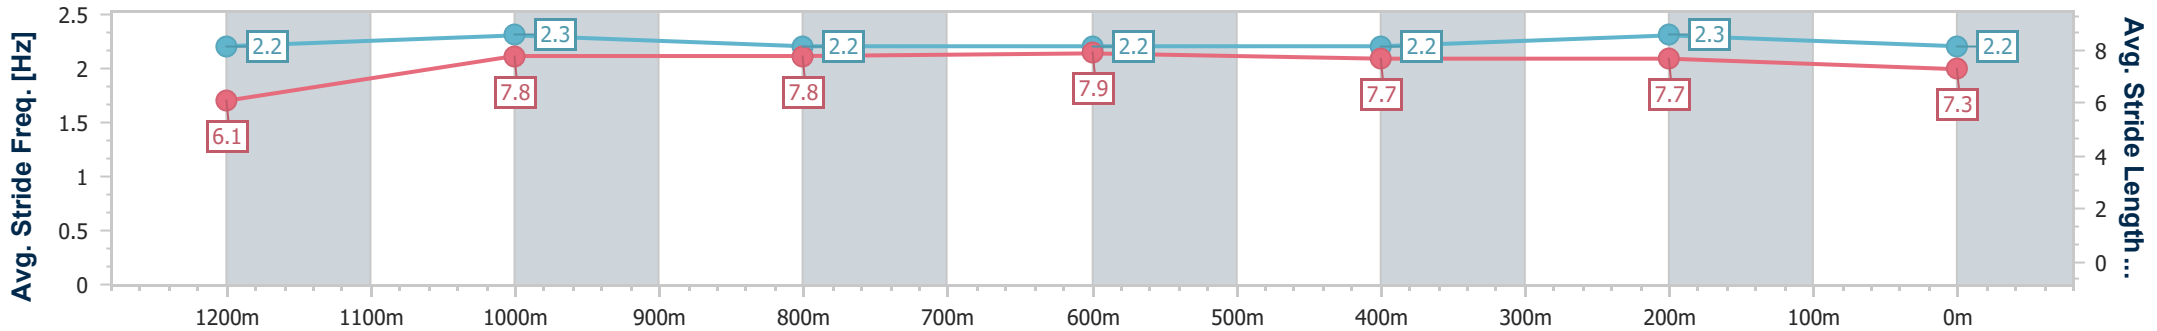

Doomben QLD Professional

Race 8: LADBROKES BRC SPRINT - 1350m

20 May 2023 - 15:58

Track Rating: Soft 5, Weather: Fine, Rail Position: +2m Entire Course

BRISBANE RACING CLUB

Section	Overall	1200m	1000m	800m	600m	400m	200m
Section Times	1:19.93 [15] (0:11.28)	1:08.65 [12] (0:10.82)	0:57.83 [12] (0:11.21)	0:46.62 [13] (0:11.27)	0:35.35 [13] (0:11.47)	0:23.88 [15] (0:11.50)	0:12.38 [16] (0:12.38)
Average Speed [km/h]	47.9	66.6	64.4	64.0	62.7	62.5	58.3
Top Speed [km/h]	68.3	68.3	65.3	64.4	63.9	63.5	61.5
Avg. Dist. to Rail [m]	9.5	2.5	1.5	0.4	0.3	2.8	5.8
Avg. Stride Freq. [Hz]	2.2	2.3	2.2	2.2	2.2	2.3	2.2
Avg. Stride Length [m]	6.1	7.8	7.8	7.9	7.7	7.7	7.3