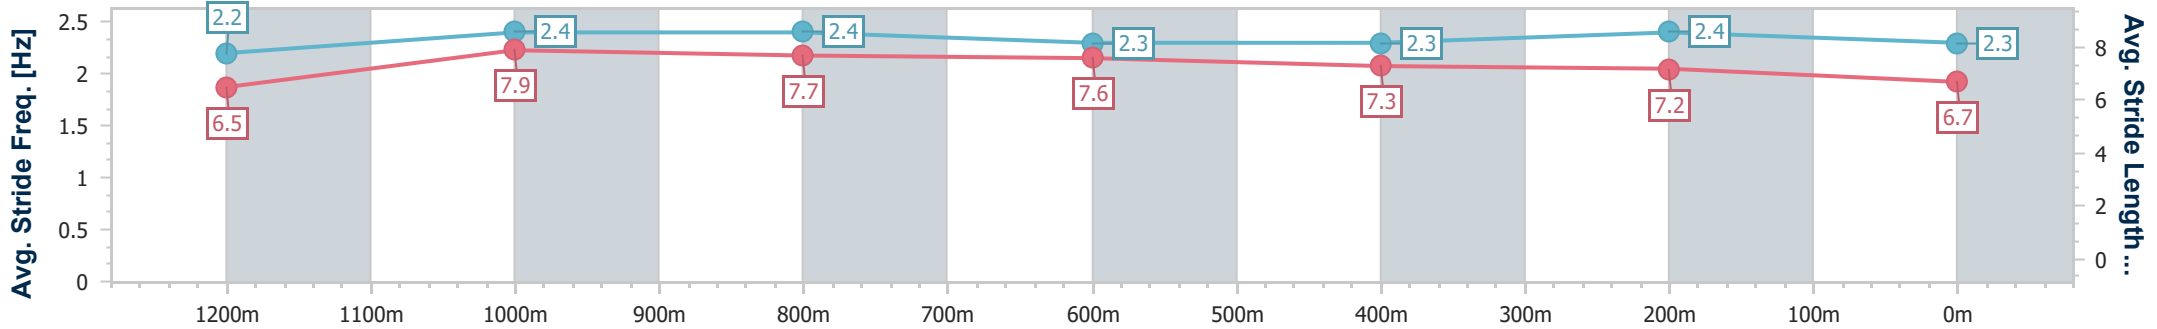

Horse/Jockey Name	Coal Crusher
Final Rank	14
Fastest Section Time (Section)	0:10.51 (1200m)
Top Speed [km/h] (Section)	69.3 (1000m)
Race State	Finished

Doomben QLD Professional
Race 8: LADBROKES BRC SPRINT - 1350m
20 May 2023 - 15:58
Track Rating: Soft 5, Weather: Fine, Rail Position: +2m Entire Course

BRISBANE
RACING CLUB

Section	Overall	1200m	1000m	800m	600m	400m	200m
Section Times	1:19.90 [14] (0:10.63)	1:09.27 [1] (0:10.51)	0:58.76 [1] (0:10.73)	0:48.03 [1] (0:11.42)	0:36.61 [1] (0:11.73)	0:24.88 [1] (0:11.70)	0:13.18 [2] (0:13.18)
Average Speed [km/h]	50.8	68.6	67.1	62.8	61.1	61.5	54.6
Top Speed [km/h]	68.8	69.2	69.3	65.2	61.7	63.1	59.1
Avg. Dist. to Rail [m]	4.3	2.3	0.8	0.6	0.9	0.8	1.9
Avg. Stride Freq. [Hz]	2.2	2.4	2.4	2.3	2.3	2.4	2.3
Avg. Stride Length [m]	6.5	7.9	7.7	7.6	7.3	7.2	6.7

- [ ] Ranking at each section and finish
- -.-.- No data available at this section
- NA No data available