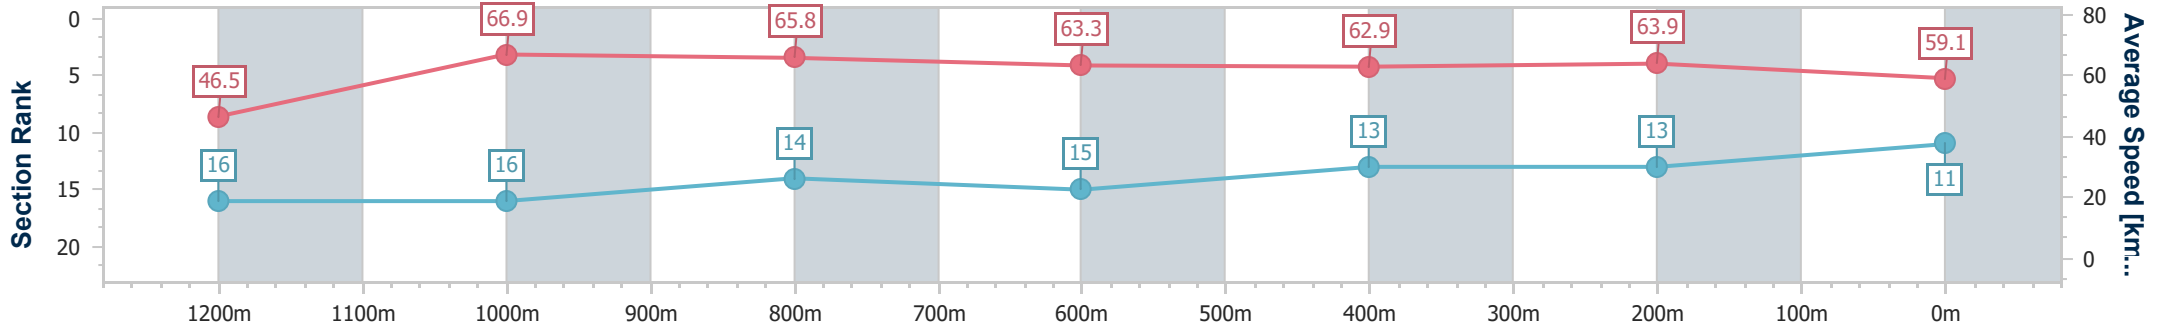

- [ ] Ranking at each section and finish
- .-.- No data available at this section
- NA No data available

Horse/Jockey Name	Excelida
Final Rank	11
Fastest Section Time (Section)	0:10.77 (1200m)
Top Speed [km/h] (Section)	67.9 (1200m)
Race State	Finished

Doomben QLD Professional

Race 8: LADBROKES BRC SPRINT - 1350m

20 May 2023 - 15:58

Track Rating: Soft 5, Weather: Fine, Rail Position: +2m Entire Course

BRISBANE RACING CLUB

Section	Overall	1200m	1000m	800m	600m	400m	200m
Section Times	1:19.45 [11] (0:11.63)	1:07.82 [16] (0:10.77)	0:57.05 [16] (0:10.95)	0:46.10 [14] (0:11.37)	0:34.73 [15] (0:11.30)	0:23.43 [13] (0:11.25)	0:12.18 [13] (0:12.18)
Average Speed [km/h]	46.5	66.9	65.8	63.3	62.9	63.9	59.1
Top Speed [km/h]	66.1	67.9	66.9	64.6	63.9	64.9	63.1
Avg. Dist. to Rail [m]	7.5	0.5	0.9	0.8	2.0	1.7	4.0
Avg. Stride Freq. [Hz]	2.2	2.4	2.4	2.4	2.4	2.5	2.4
Avg. Stride Length [m]	5.9	7.6	7.6	7.4	7.3	7.2	6.9