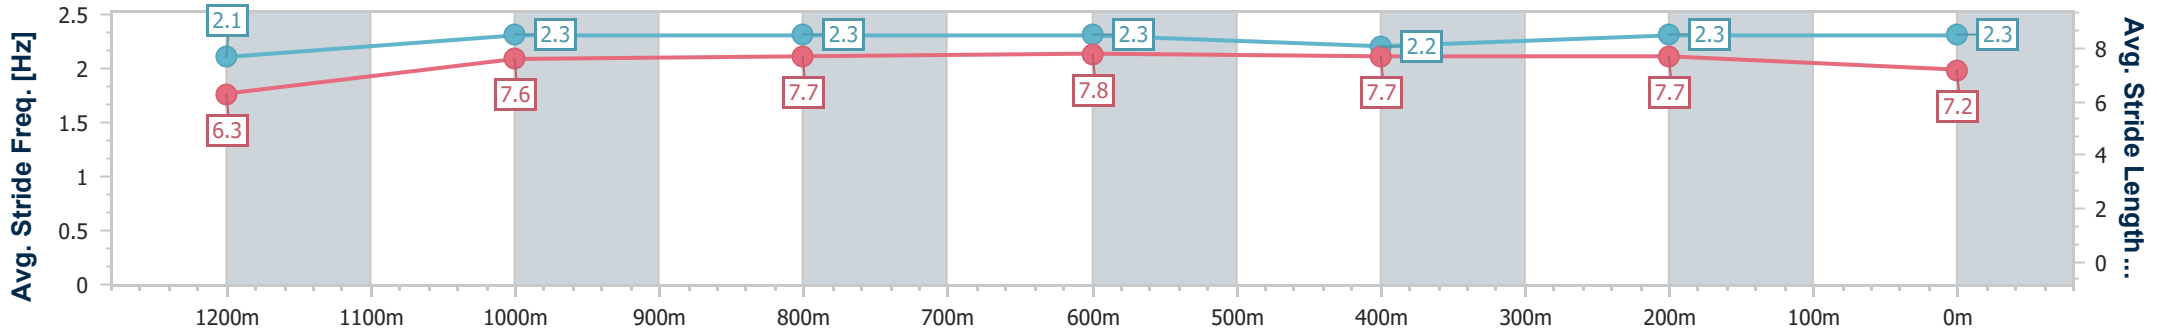

Horse/Jockey Name	Vinco
Final Rank	6
Fastest Section Time (Section)	0:10.77 (1200m)
Top Speed [km/h] (Section)	67.4 (1200m)
Race State	Finished

Doomben QLD Professional
Race 8: LADBROKES BRC SPRINT - 1350m

20 May 2023 - 15:58
Track Rating: Soft 5, Weather: Fine, Rail Position: +2m Entire Course

BRISBANE RACING CLUB

Section	Overall	1200m	1000m	800m	600m	400m	200m
Section Times	1:19.21 [6] (0:11.18)	1:08.03 [11] (0:10.77)	0:57.26 [11] (0:11.01)	0:46.25 [11] (0:11.36)	0:34.89 [11] (0:11.54)	0:23.35 [12] (0:11.24)	0:12.11 [11] (0:12.11)
Average Speed [km/h]	48.3	66.8	65.5	63.5	62.0	63.9	59.4
Top Speed [km/h]	66.3	67.4	67.1	64.2	63.7	65.6	63.0
Avg. Dist. to Rail [m]	2.1	0.8	0.8	0.2	1.1	1.5	1.1
Avg. Stride Freq. [Hz]	2.1	2.3	2.3	2.3	2.2	2.3	2.3
Avg. Stride Length [m]	6.3	7.6	7.7	7.8	7.7	7.7	7.2

- [ ] Ranking at each section and finish
- -.-.- No data available at this section
- NA No data available