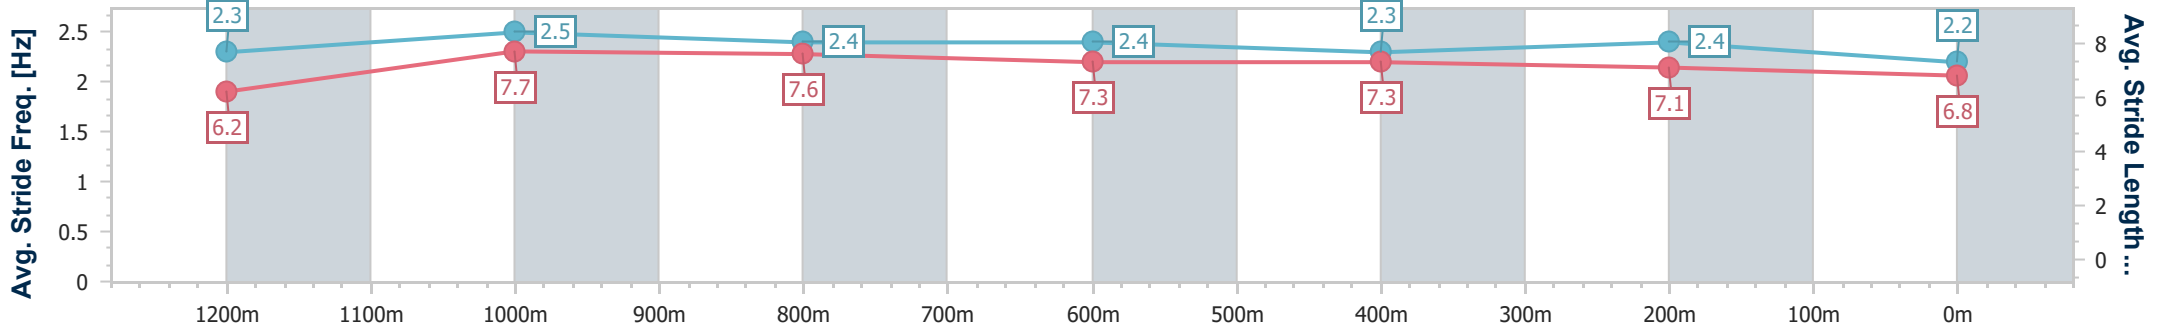

Horse/Jockey Name	Bacchanalia
Final Rank	16
Fastest Section Time (Section)	0:10.52 (1200m)
Top Speed [km/h] (Section)	69.0 (1200m)
Race State	Finished

Doomben QLD Professional
Race 8: LADBROKES BRC SPRINT - 1350m
20 May 2023 - 15:58
Track Rating: Soft 5, Weather: Fine, Rail Position: +2m Entire Course

BRISBANE
RACING CLUB

Section	Overall	1200m	1000m	800m	600m	400m	200m
Section Times	1:20.14 [16] (0:10.96)	1:09.18 [6] (0:10.52)	0:58.66 [6] (0:10.89)	0:47.77 [3] (0:11.49)	0:36.28 [5] (0:11.52)	0:24.76 [4] (0:11.51)	0:13.25 [5] (0:13.25)
Average Speed [km/h]	49.3	68.4	66.0	62.5	61.5	62.1	54.3
Top Speed [km/h]	67.1	69.0	68.8	63.6	63.3	63.9	60.0
Avg. Dist. to Rail [m]	1.7	0.3	0.3	0.9	2.7	2.2	0.6
Avg. Stride Freq. [Hz]	2.3	2.5	2.4	2.4	2.3	2.4	2.2
Avg. Stride Length [m]	6.2	7.7	7.6	7.3	7.3	7.1	6.8

- [ ] Ranking at each section and finish
- -.-.- No data available at this section
- NA No data available