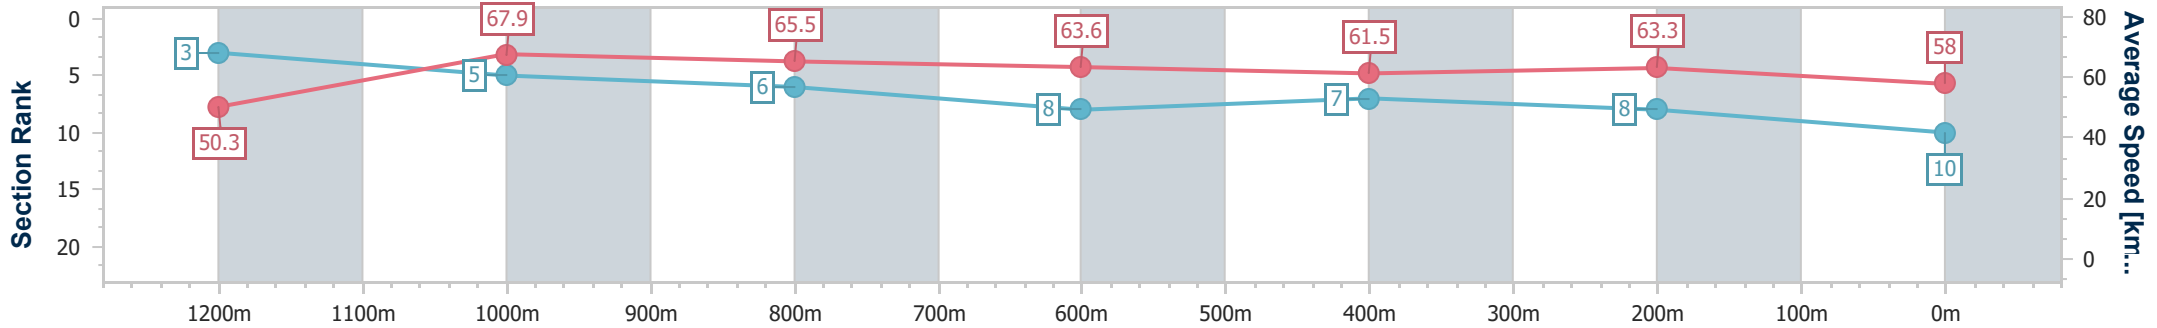

Doomben QLD Professional

Race 8: LADBROKES BRC SPRINT - 1350m

20 May 2023 - 15:58

Track Rating: Soft 5, Weather: Fine, Rail Position: +2m Entire Course

BRISBANE RACING CLUB

Section	Overall	1200m	1000m	800m	600m	400m	200m
Section Times	1:19.41 [10] (0:10.84)	1:08.57 [3] (0:10.60)	0:57.97 [5] (0:11.02)	0:46.95 [6] (0:11.45)	0:35.50 [8] (0:11.71)	0:23.79 [7] (0:11.37)	0:12.42 [8] (0:12.42)
Average Speed [km/h]	50.3	67.9	65.5	63.6	61.5	63.3	58.0
Top Speed [km/h]	67.9	68.4	68.2	64.8	62.7	64.7	62.0
Avg. Dist. to Rail [m]	5.8	2.6	1.6	2.0	0.8	0.9	0.8
Avg. Stride Freq. [Hz]	2.2	2.4	2.3	2.3	2.2	2.3	2.2
Avg. Stride Length [m]	6.3	7.7	7.6	7.7	7.6	7.5	7.3

- [ ] Ranking at each section and finish
- .-.- No data available at this section
- NA No data available

Horse/Jockey Name	Excelida
Final Rank	11
Fastest Section Time (Section)	0:10.77 (1200m)
Top Speed [km/h] (Section)	67.9 (1200m)
Race State	Finished