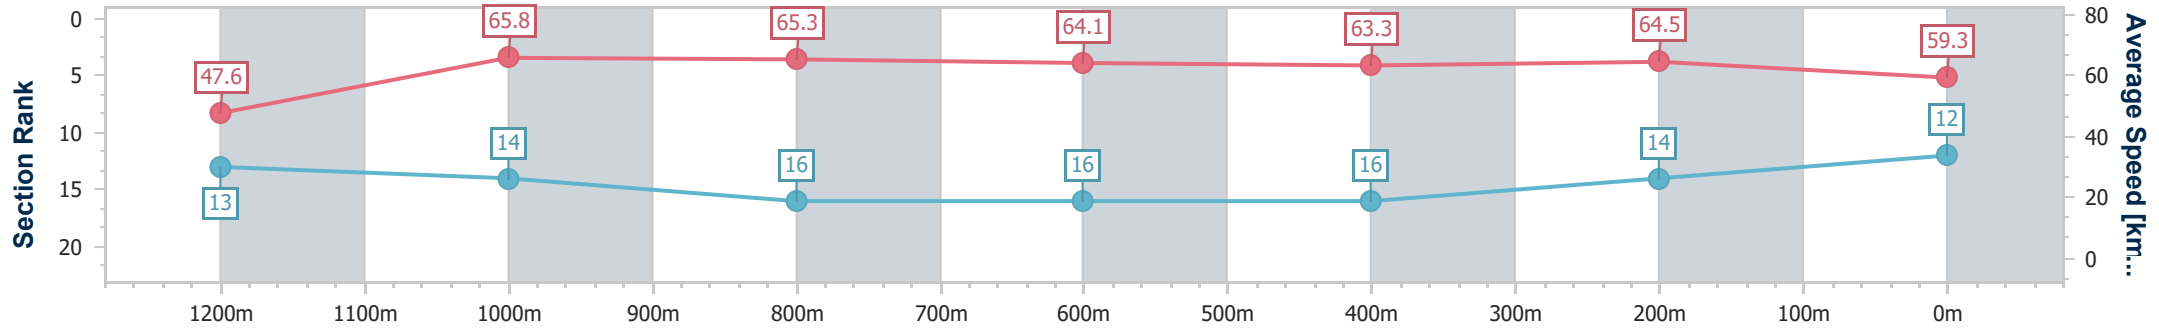

Doomben QLD Professional

Race 8: LADBROKES BRC SPRINT - 1350m

20 May 2023 - 15:58

Track Rating: Soft 5, Weather: Fine, Rail Position: +2m Entire Course

BRISBANE RACING CLUB

Section	Overall	1200m	1000m	800m	600m	400m	200m
Section Times	1:19.48 [12] (0:11.33)	1:08.15 [13] (0:10.97)	0:57.18 [14] (0:11.12)	0:46.06 [16] (0:11.41)	0:34.65 [16] (0:11.37)	0:23.28 [16] (0:11.13)	0:12.15 [14] (0:12.15)
Average Speed [km/h]	47.6	65.8	65.3	64.1	63.3	64.5	59.3
Top Speed [km/h]	63.9	67.6	66.2	65.2	64.7	65.9	64.7
Avg. Dist. to Rail [m]	11.7	4.6	3.1	2.8	0.4	0.9	2.6
Avg. Stride Freq. [Hz]	2.3	2.4	2.4	2.4	2.4	2.4	2.3
Avg. Stride Length [m]	5.9	7.6	7.5	7.5	7.4	7.3	7.1