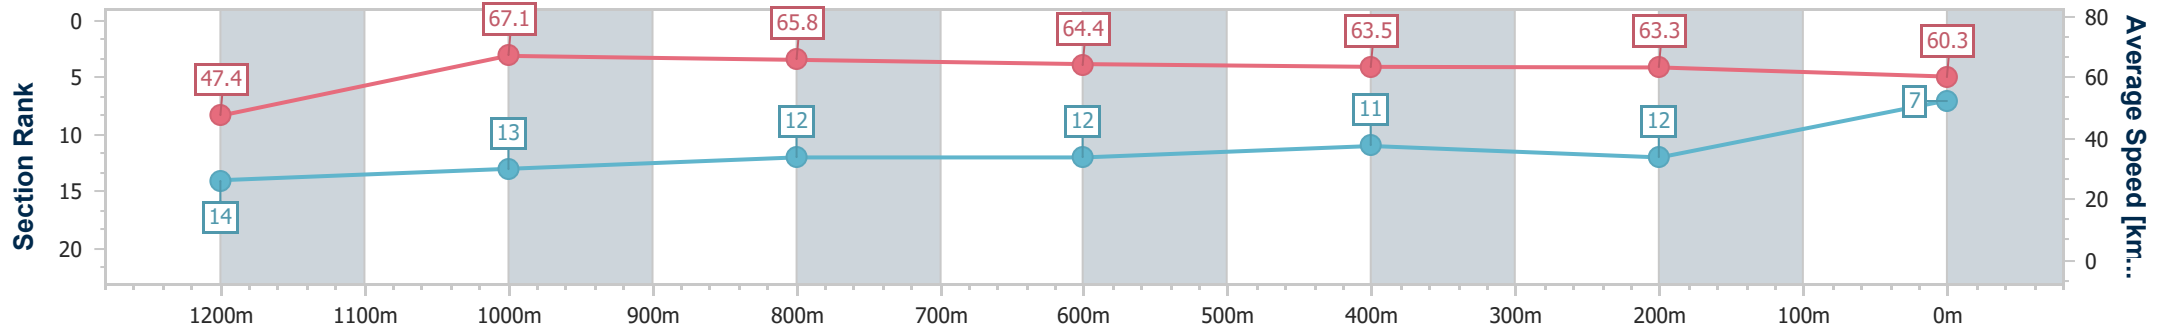

Horse/Jockey Name	Sinawann
Final Rank	7
Fastest Section Time (Section)	0:10.74 (1200m)
Top Speed [km/h] (Section)	68.2 (1200m)
Race State	Finished

Doomben QLD Professional
Race 8: LADBROKES BRC SPRINT - 1350m
20 May 2023 - 15:58
Track Rating: Soft 5, Weather: Fine, Rail Position: +2m Entire Course

BRISBANE
RACING CLUB

Section	Overall	1200m	1000m	800m	600m	400m	200m
Section Times	1:19.22 [7] (0:11.41)	1:07.81 [14] (0:10.74)	0:57.07 [13] (0:11.02)	0:46.05 [12] (0:11.31)	0:34.74 [12] (0:11.37)	0:23.37 [11] (0:11.41)	0:11.96 [12] (0:11.96)
Average Speed [km/h]	47.4	67.1	65.8	64.4	63.5	63.3	60.3
Top Speed [km/h]	66.9	68.2	66.5	65.7	65.5	64.3	62.5
Avg. Dist. to Rail [m]	10.9	4.2	3.2	1.9	0.9	4.5	7.6
Avg. Stride Freq. [Hz]	2.2	2.4	2.3	2.3	2.3	2.3	2.3
Avg. Stride Length [m]	6.2	7.9	7.8	7.7	7.7	7.6	7.4

- [ ] Ranking at each section and finish
- -.-.- No data available at this section
- NA No data available