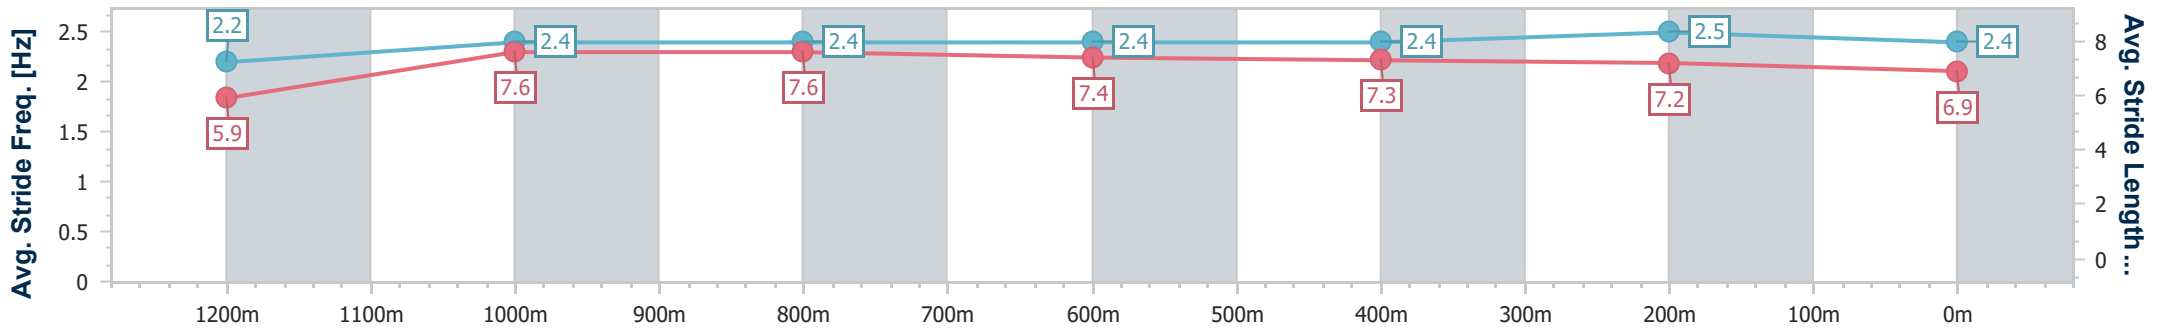

Doomben QLD Professional

Race 8: LADBROKES BRC SPRINT - 1350m

20 May 2023 - 15:58

Track Rating: Soft 5, Weather: Fine, Rail Position: +2m Entire Course

BRISBANE RACING CLUB

Section	Overall	1200m	1000m	800m	600m	400m	200m
Section Times	1:19.45 [11] (0:11.63)	1:07.82 [16] (0:10.77)	0:57.05 [16] (0:10.95)	0:46.10 [14] (0:11.37)	0:34.73 [15] (0:11.30)	0:23.43 [13] (0:11.25)	0:12.18 [13] (0:12.18)
Average Speed [km/h]	46.5	66.9	65.8	63.3	62.9	63.9	59.1
Top Speed [km/h]	66.1	67.9	66.9	64.6	63.9	64.9	63.1
Avg. Dist. to Rail [m]	7.5	0.5	0.9	0.8	2.0	1.7	4.0
Avg. Stride Freq. [Hz]	2.2	2.4	2.4	2.4	2.4	2.5	2.4
Avg. Stride Length [m]	5.9	7.6	7.6	7.4	7.3	7.2	6.9