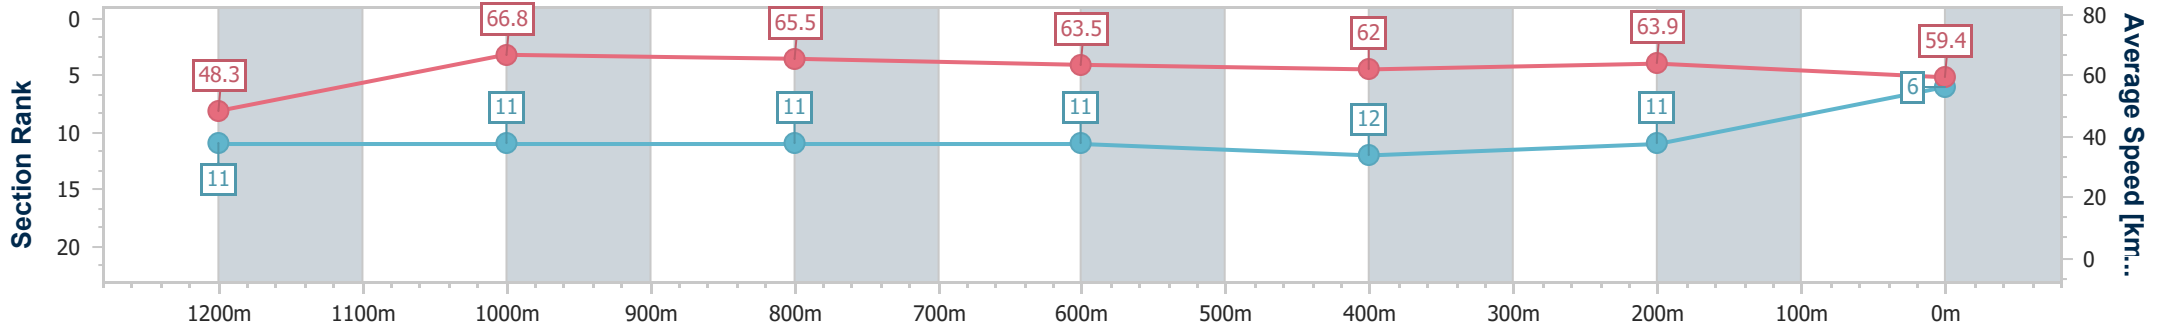

Horse/Jockey Name	Vinco
Final Rank	6
Fastest Section Time (Section)	0:10.77 (1200m)
Top Speed [km/h] (Section)	67.4 (1200m)
Race State	Finished

Doomben QLD Professional
Race 8: LADBROKES BRC SPRINT - 1350m

20 May 2023 - 15:58
Track Rating: Soft 5, Weather: Fine, Rail Position: +2m Entire Course

BRISBANE RACING CLUB

Section	Overall	1200m	1000m	800m	600m	400m	200m
Section Times	1:19.21 [6] (0:11.18)	1:08.03 [11] (0:10.77)	0:57.26 [11] (0:11.01)	0:46.25 [11] (0:11.36)	0:34.89 [11] (0:11.54)	0:23.35 [12] (0:11.24)	0:12.11 [11] (0:12.11)
Average Speed [km/h]	48.3	66.8	65.5	63.5	62.0	63.9	59.4
Top Speed [km/h]	66.3	67.4	67.1	64.2	63.7	65.6	63.0
Avg. Dist. to Rail [m]	2.1	0.8	0.8	0.2	1.1	1.5	1.1
Avg. Stride Freq. [Hz]	2.1	2.3	2.3	2.3	2.2	2.3	2.3
Avg. Stride Length [m]	6.3	7.6	7.7	7.8	7.7	7.7	7.2

- [ ] Ranking at each section and finish
- -.-.- No data available at this section
- NA No data available