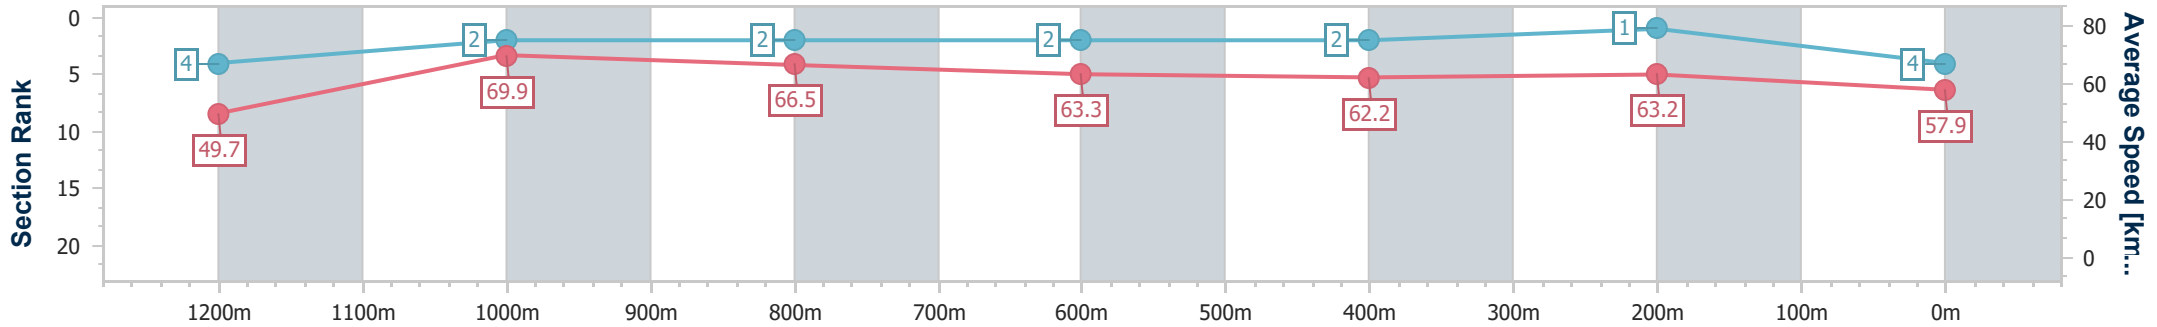

Horse/Jockey Name	Scalopini
Final Rank	4
Fastest Section Time (Section)	0:10.30 (1200m)
Top Speed [km/h] (Section)	71.0 (1200m)
Race State	Finished

Doomben QLD Professional
Race 8: LADBROKES BRC SPRINT - 1350m
20 May 2023 - 15:58
Track Rating: Soft 5, Weather: Fine, Rail Position: +2m Entire Course

BRISBANE
RACING CLUB

Section	Overall	1200m	1000m	800m	600m	400m	200m
Section Times	1:18.98 [4] (0:10.88)	1:08.10 [4] (0:10.30)	0:57.80 [2] (0:10.87)	0:46.93 [2] (0:11.49)	0:35.44 [2] (0:11.61)	0:23.83 [2] (0:11.39)	0:12.44 [1] (0:12.44)
Average Speed [km/h]	49.7	69.9	66.5	63.3	62.2	63.2	57.9
Top Speed [km/h]	67.7	71.0	68.0	65.4	63.8	64.6	63.1
Avg. Dist. to Rail [m]	8.4	4.9	2.4	1.9	0.7	2.2	3.7
Avg. Stride Freq. [Hz]	2.2	2.5	2.4	2.3	2.3	2.4	2.3
Avg. Stride Length [m]	6.3	7.9	7.8	7.5	7.2	7.3	6.9

- [ ] Ranking at each section and finish
- -.-.- No data available at this section
- NA No data available