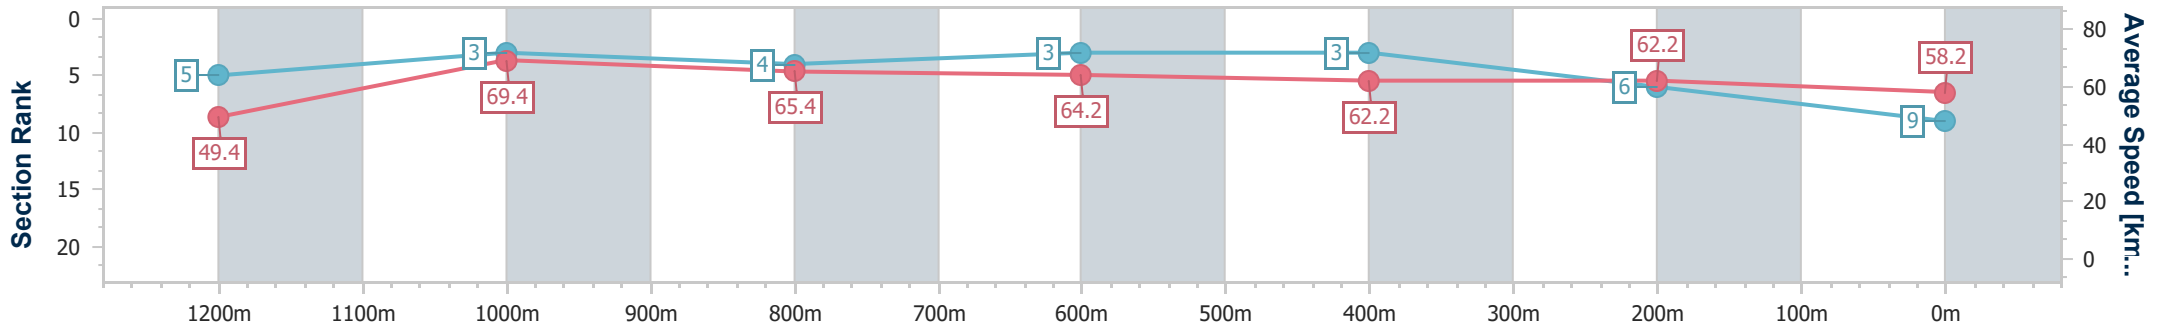

Doomben QLD Professional

Race 8: LADBROKES BRC SPRINT - 1350m

20 May 2023 - 15:58

Track Rating: Soft 5, Weather: Fine, Rail Position: +2m Entire Course

BRISBANE RACING CLUB

Section	Overall	1200m	1000m	800m	600m	400m	200m
Section Times	1:19.28 [9] (0:10.90)	1:08.38 [5] (0:10.39)	0:57.99 [3] (0:11.09)	0:46.90 [4] (0:11.28)	0:35.62 [3] (0:11.65)	0:23.97 [3] (0:11.60)	0:12.37 [6] (0:12.37)
Average Speed [km/h]	49.4	69.4	65.4	64.2	62.2	62.2	58.2
Top Speed [km/h]	68.2	72.2	66.2	65.8	63.4	63.1	61.0
Avg. Dist. to Rail [m]	8.9	6.2	3.0	1.3	1.2	2.9	4.1
Avg. Stride Freq. [Hz]	2.2	2.4	2.3	2.3	2.3	2.3	2.3
Avg. Stride Length [m]	6.3	8.0	7.8	7.7	7.6	7.5	7.2

- [ ] Ranking at each section and finish
- .-.- No data available at this section
- NA No data available

Horse/Jockey Name	Ucalledit
Final Rank	10
Fastest Section Time (Section)	0:10.60 (1200m)
Top Speed [km/h] (Section)	68.4 (1200m)
Race State	Finished