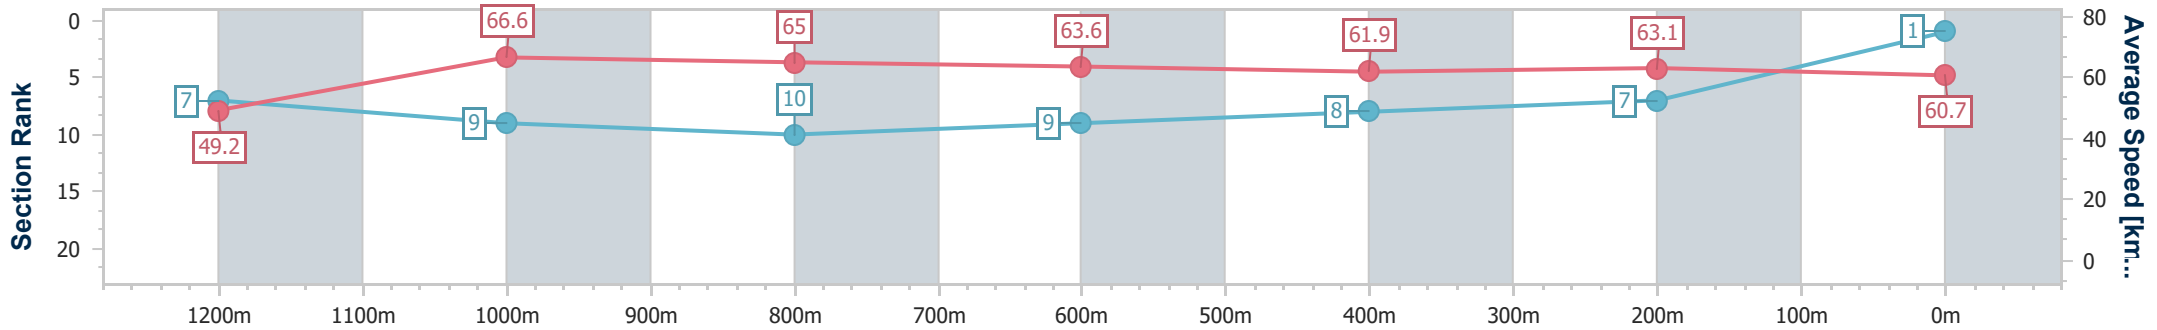

Horse/Jockey Name	Surf Dancer
Final Rank	1
Fastest Section Time (Section)	0:10.80 (1200m)
Top Speed [km/h] (Section)	67.9 (1000m)
Race State	Finished

Doomben QLD Professional
Race 8: LADBROKES BRC SPRINT - 1350m
20 May 2023 - 15:58
Track Rating: Soft 5, Weather: Fine, Rail Position: +2m Entire Course

BRISBANE
RACING CLUB

Section	Overall	1200m	1000m	800m	600m	400m	200m
Section Times	1:18.83 [1] (0:10.98)	1:07.85 [7] (0:10.80)	0:57.05 [9] (0:11.14)	0:45.91 [10] (0:11.26)	0:34.65 [9] (0:11.45)	0:23.20 [8] (0:11.33)	0:11.87 [7] (0:11.87)
Average Speed [km/h]	49.2	66.6	65.0	63.6	61.9	63.1	60.7
Top Speed [km/h]	65.7	67.3	67.9	64.2	63.4	64.2	62.8
Avg. Dist. to Rail [m]	4.5	2.4	2.2	1.1	2.8	1.2	0.6
Avg. Stride Freq. [Hz]	2.3	2.5	2.4	2.4	2.4	2.5	2.5
Avg. Stride Length [m]	6.0	7.5	7.5	7.3	7.2	7.2	6.8

- [ ] Ranking at each section and finish
- -.-.- No data available at this section
- NA No data available