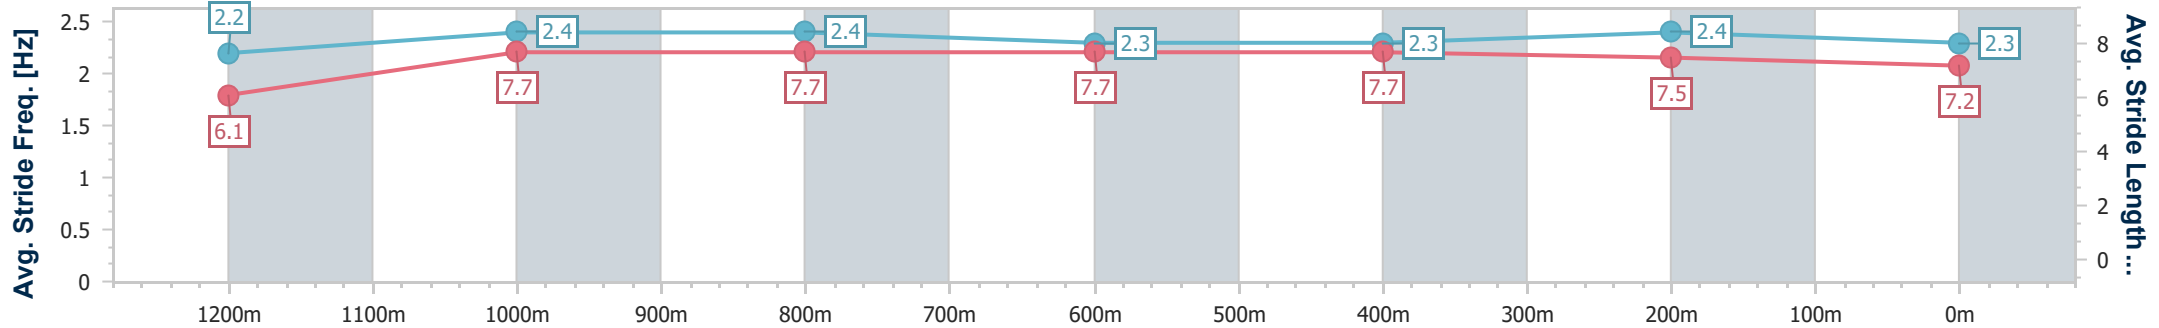

Doomben QLD Professional

Race 8: LADBROKES BRC SPRINT - 1350m

20 May 2023 - 15:58

Track Rating: Soft 5, Weather: Fine, Rail Position: +2m Entire Course

BRISBANE RACING CLUB

Section	Overall	1200m	1000m	800m	600m	400m	200m
Section Times	1:19.57 [13] (0:11.52)	1:08.05 [15] (0:10.85)	0:57.20 [15] (0:11.01)	0:46.19 [15] (0:11.26)	0:34.93 [14] (0:11.40)	0:23.53 [14] (0:11.30)	0:12.23 [15] (0:12.23)
Average Speed [km/h]	46.9	66.4	65.9	65.1	63.9	64.2	58.9
Top Speed [km/h]	63.9	67.6	66.7	65.9	64.9	65.1	62.9
Avg. Dist. to Rail [m]	12.8	3.6	2.9	2.9	2.1	6.6	9.4
Avg. Stride Freq. [Hz]	2.2	2.4	2.4	2.3	2.3	2.4	2.3
Avg. Stride Length [m]	6.1	7.7	7.7	7.7	7.7	7.5	7.2