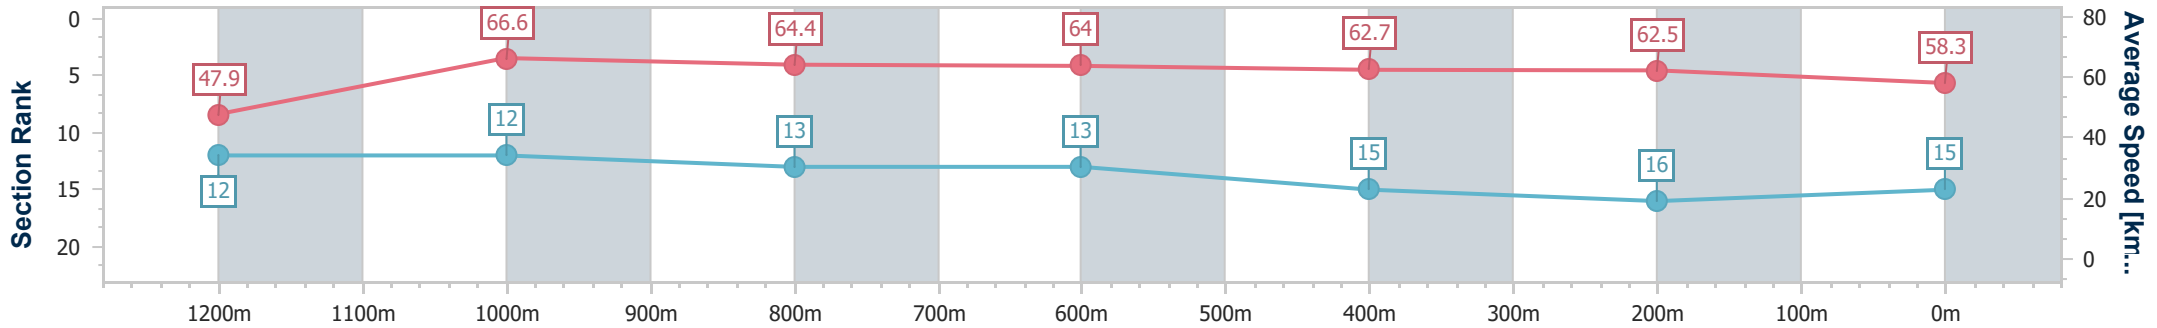

Doomben QLD Professional

Race 8: LADBROKES BRC SPRINT - 1350m

20 May 2023 - 15:58

Track Rating: Soft 5, Weather: Fine, Rail Position: +2m Entire Course

BRISBANE RACING CLUB

Section	Overall	1200m	1000m	800m	600m	400m	200m
Section Times	1:19.93 [15] (0:11.28)	1:08.65 [12] (0:10.82)	0:57.83 [12] (0:11.21)	0:46.62 [13] (0:11.27)	0:35.35 [13] (0:11.47)	0:23.88 [15] (0:11.50)	0:12.38 [16] (0:12.38)
Average Speed [km/h]	47.9	66.6	64.4	64.0	62.7	62.5	58.3
Top Speed [km/h]	68.3	68.3	65.3	64.4	63.9	63.5	61.5
Avg. Dist. to Rail [m]	9.5	2.5	1.5	0.4	0.3	2.8	5.8
Avg. Stride Freq. [Hz]	2.2	2.3	2.2	2.2	2.2	2.3	2.2
Avg. Stride Length [m]	6.1	7.8	7.8	7.9	7.7	7.7	7.3