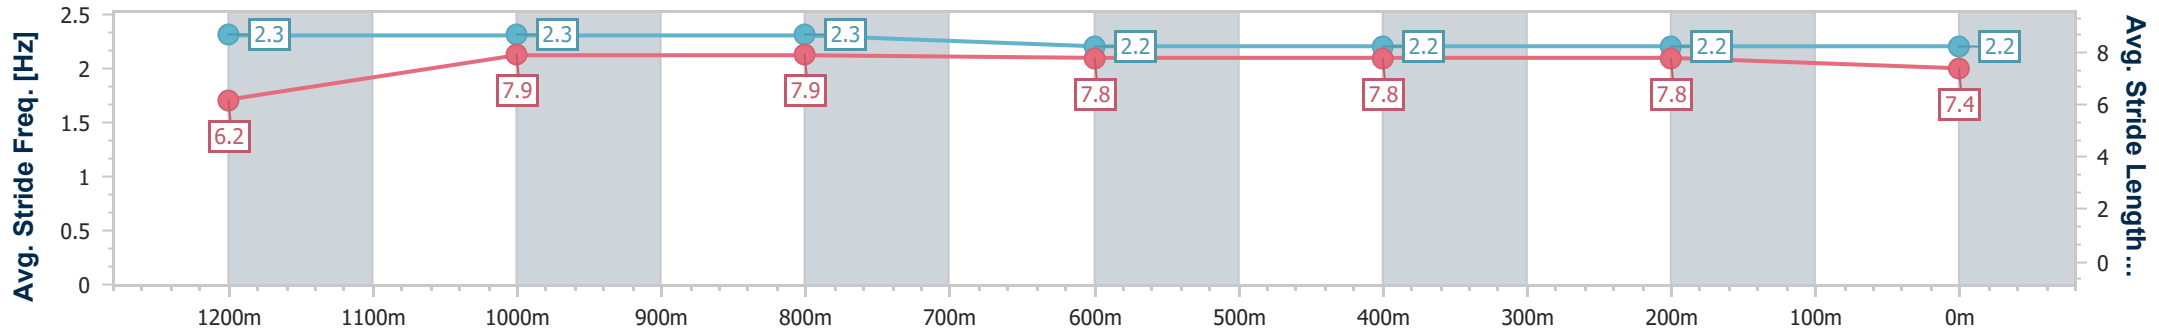

Doomben QLD Professional

Race 8: LADBROKES BRC SPRINT - 1350m

20 May 2023 - 15:58

Track Rating: Soft 5, Weather: Fine, Rail Position: +2m Entire Course

BRISBANE RACING CLUB

Section	Overall	1200m	1000m	800m	600m	400m	200m
Section Times	1:19.25 [8] (0:10.74)	1:08.51 [2] (0:10.63)	0:57.88 [4] (0:11.04)	0:46.84 [5] (0:11.35)	0:35.49 [4] (0:11.66)	0:23.83 [5] (0:11.38)	0:12.45 [4] (0:12.45)
Average Speed [km/h]	50.3	67.8	65.4	63.4	61.5	63.0	57.9
Top Speed [km/h]	68.4	68.8	67.5	65.6	62.9	64.8	60.9
Avg. Dist. to Rail [m]	6.6	3.5	1.7	0.3	0.9	1.3	2.8
Avg. Stride Freq. [Hz]	2.3	2.3	2.3	2.2	2.2	2.2	2.2
Avg. Stride Length [m]	6.2	7.9	7.9	7.8	7.8	7.8	7.4