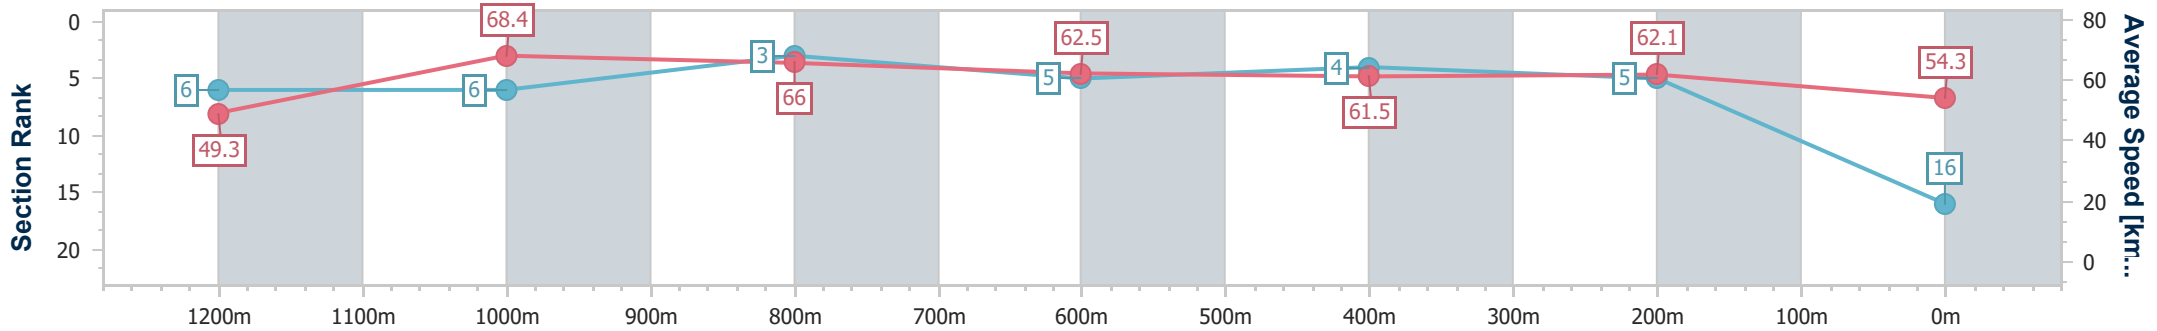

Horse/Jockey Name	Bacchanalia
Final Rank	16
Fastest Section Time (Section)	0:10.52 (1200m)
Top Speed [km/h] (Section)	69.0 (1200m)
Race State	Finished

Doomben QLD Professional
Race 8: LADBROKES BRC SPRINT - 1350m
20 May 2023 - 15:58
Track Rating: Soft 5, Weather: Fine, Rail Position: +2m Entire Course

BRISBANE
RACING CLUB

Section	Overall	1200m	1000m	800m	600m	400m	200m
Section Times	1:20.14 [16] (0:10.96)	1:09.18 [6] (0:10.52)	0:58.66 [6] (0:10.89)	0:47.77 [3] (0:11.49)	0:36.28 [5] (0:11.52)	0:24.76 [4] (0:11.51)	0:13.25 [5] (0:13.25)
Average Speed [km/h]	49.3	68.4	66.0	62.5	61.5	62.1	54.3
Top Speed [km/h]	67.1	69.0	68.8	63.6	63.3	63.9	60.0
Avg. Dist. to Rail [m]	1.7	0.3	0.3	0.9	2.7	2.2	0.6
Avg. Stride Freq. [Hz]	2.3	2.5	2.4	2.4	2.3	2.4	2.2
Avg. Stride Length [m]	6.2	7.7	7.6	7.3	7.3	7.1	6.8

- [ ] Ranking at each section and finish
- -.-.- No data available at this section
- NA No data available