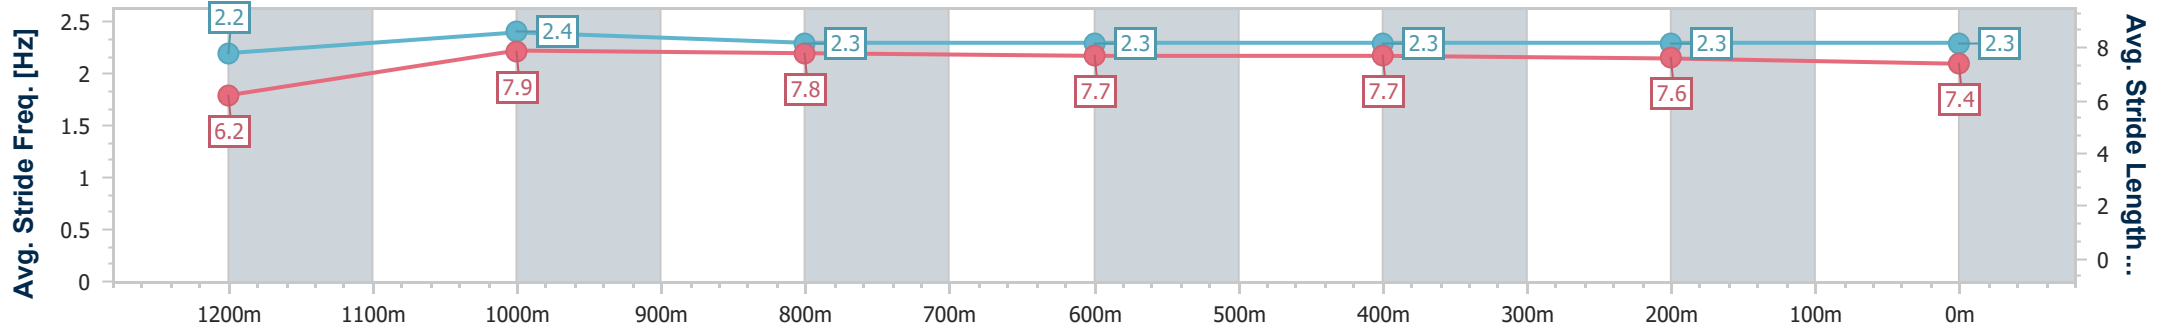

Horse/Jockey Name	Sinawann
Final Rank	7
Fastest Section Time (Section)	0:10.74 (1200m)
Top Speed [km/h] (Section)	68.2 (1200m)
Race State	Finished

Doomben QLD Professional
Race 8: LADBROKES BRC SPRINT - 1350m
20 May 2023 - 15:58
Track Rating: Soft 5, Weather: Fine, Rail Position: +2m Entire Course

BRISBANE
RACING CLUB

Section	Overall	1200m	1000m	800m	600m	400m	200m
Section Times	1:19.22 [7] (0:11.41)	1:07.81 [14] (0:10.74)	0:57.07 [13] (0:11.02)	0:46.05 [12] (0:11.31)	0:34.74 [12] (0:11.37)	0:23.37 [11] (0:11.41)	0:11.96 [12] (0:11.96)
Average Speed [km/h]	47.4	67.1	65.8	64.4	63.5	63.3	60.3
Top Speed [km/h]	66.9	68.2	66.5	65.7	65.5	64.3	62.5
Avg. Dist. to Rail [m]	10.9	4.2	3.2	1.9	0.9	4.5	7.6
Avg. Stride Freq. [Hz]	2.2	2.4	2.3	2.3	2.3	2.3	2.3
Avg. Stride Length [m]	6.2	7.9	7.8	7.7	7.7	7.6	7.4

- [ ] Ranking at each section and finish
- -.-.- No data available at this section
- NA No data available