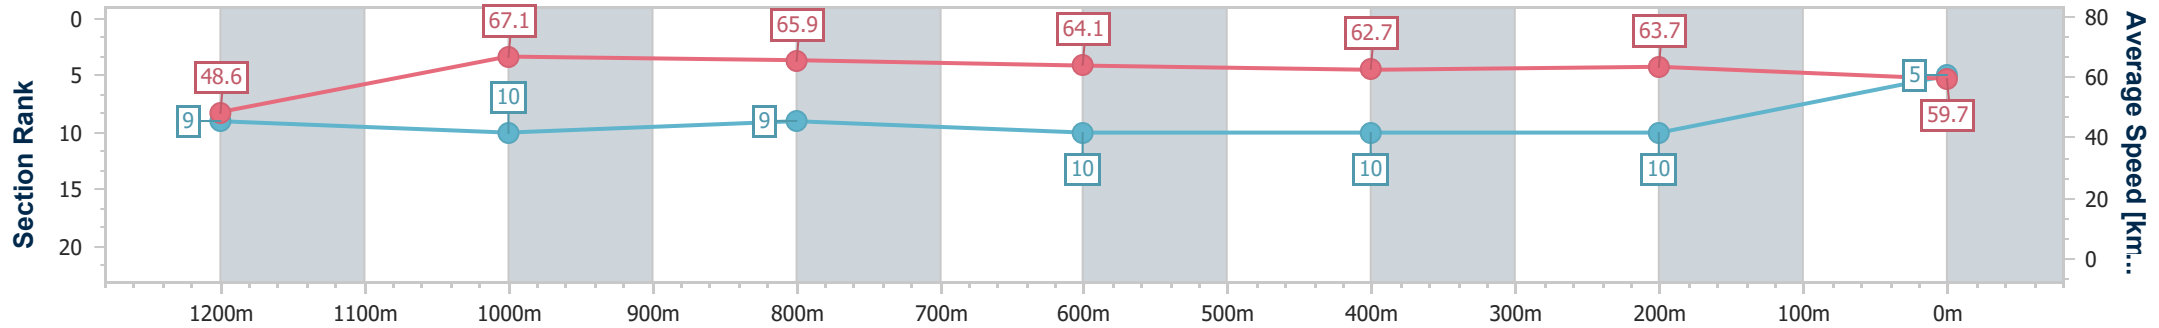

Doomben QLD Professional

Race 8: LADBROKES BRC SPRINT - 1350m

20 May 2023 - 15:58

Track Rating: Soft 5, Weather: Fine, Rail Position: +2m Entire Course

BRISBANE RACING CLUB

Section	Overall	1200m	1000m	800m	600m	400m	200m
Section Times	1:19.18 [5] (0:11.14)	1:08.04 [9] (0:10.75)	0:57.29 [10] (0:10.98)	0:46.31 [9] (0:11.35)	0:34.96 [10] (0:11.58)	0:23.38 [10] (0:11.30)	0:12.08 [10] (0:12.08)
Average Speed [km/h]	48.6	67.1	65.9	64.1	62.7	63.7	59.7
Top Speed [km/h]	65.3	68.4	67.1	65.1	64.3	64.7	63.0
Avg. Dist. to Rail [m]	10.2	3.4	2.3	2.2	1.2	2.5	5.0
Avg. Stride Freq. [Hz]	2.2	2.3	2.3	2.3	2.2	2.3	2.2
Avg. Stride Length [m]	6.3	7.8	8.0	7.8	7.8	7.7	7.5