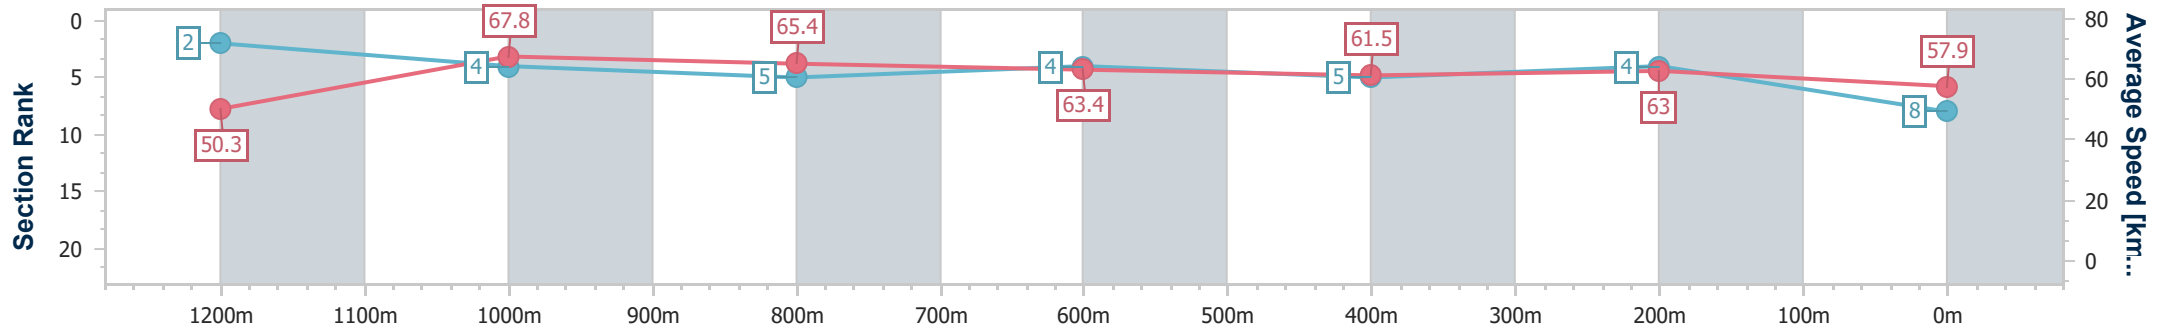

Doomben QLD Professional

Race 8: LADBROKES BRC SPRINT - 1350m

20 May 2023 - 15:58

Track Rating: Soft 5, Weather: Fine, Rail Position: +2m Entire Course

BRISBANE RACING CLUB

Section	Overall	1200m	1000m	800m	600m	400m	200m
Section Times	1:19.25 [8] (0:10.74)	1:08.51 [2] (0:10.63)	0:57.88 [4] (0:11.04)	0:46.84 [5] (0:11.35)	0:35.49 [4] (0:11.66)	0:23.83 [5] (0:11.38)	0:12.45 [4] (0:12.45)
Average Speed [km/h]	50.3	67.8	65.4	63.4	61.5	63.0	57.9
Top Speed [km/h]	68.4	68.8	67.5	65.6	62.9	64.8	60.9
Avg. Dist. to Rail [m]	6.6	3.5	1.7	0.3	0.9	1.3	2.8
Avg. Stride Freq. [Hz]	2.3	2.3	2.3	2.2	2.2	2.2	2.2
Avg. Stride Length [m]	6.2	7.9	7.9	7.8	7.8	7.8	7.4