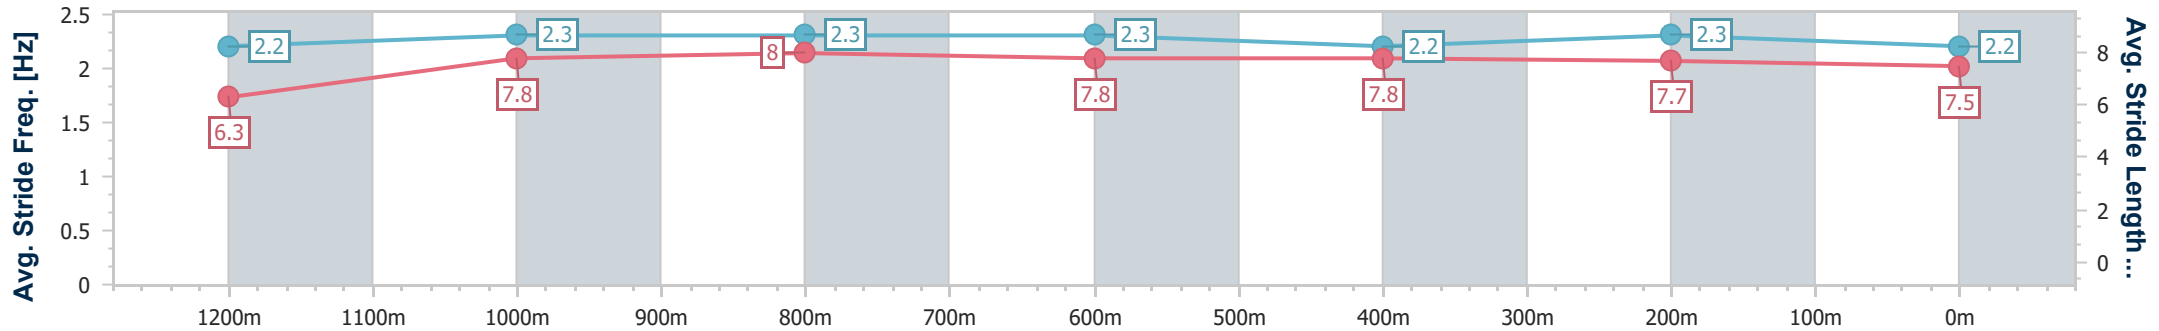

Doomben QLD Professional

Race 8: LADBROKES BRC SPRINT - 1350m

20 May 2023 - 15:58

Track Rating: Soft 5, Weather: Fine, Rail Position: +2m Entire Course

BRISBANE RACING CLUB

Section	Overall	1200m	1000m	800m	600m	400m	200m
Section Times	1:19.18 [5] (0:11.14)	1:08.04 [9] (0:10.75)	0:57.29 [10] (0:10.98)	0:46.31 [9] (0:11.35)	0:34.96 [10] (0:11.58)	0:23.38 [10] (0:11.30)	0:12.08 [10] (0:12.08)
Average Speed [km/h]	48.6	67.1	65.9	64.1	62.7	63.7	59.7
Top Speed [km/h]	65.3	68.4	67.1	65.1	64.3	64.7	63.0
Avg. Dist. to Rail [m]	10.2	3.4	2.3	2.2	1.2	2.5	5.0
Avg. Stride Freq. [Hz]	2.2	2.3	2.3	2.3	2.2	2.3	2.2
Avg. Stride Length [m]	6.3	7.8	8.0	7.8	7.8	7.7	7.5