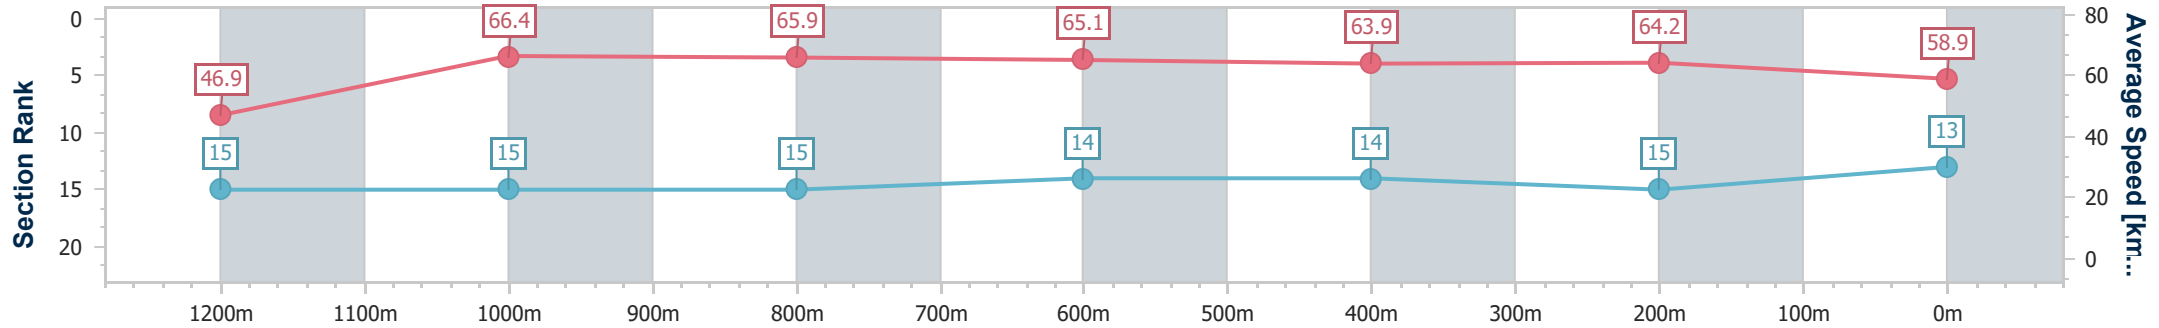

Doomben QLD Professional

Race 8: LADBROKES BRC SPRINT - 1350m

20 May 2023 - 15:58

Track Rating: Soft 5, Weather: Fine, Rail Position: +2m Entire Course

BRISBANE RACING CLUB

Section	Overall	1200m	1000m	800m	600m	400m	200m
Section Times	1:19.57 [13] (0:11.52)	1:08.05 [15] (0:10.85)	0:57.20 [15] (0:11.01)	0:46.19 [15] (0:11.26)	0:34.93 [14] (0:11.40)	0:23.53 [14] (0:11.30)	0:12.23 [15] (0:12.23)
Average Speed [km/h]	46.9	66.4	65.9	65.1	63.9	64.2	58.9
Top Speed [km/h]	63.9	67.6	66.7	65.9	64.9	65.1	62.9
Avg. Dist. to Rail [m]	12.8	3.6	2.9	2.9	2.1	6.6	9.4
Avg. Stride Freq. [Hz]	2.2	2.4	2.4	2.3	2.3	2.4	2.3
Avg. Stride Length [m]	6.1	7.7	7.7	7.7	7.7	7.5	7.2