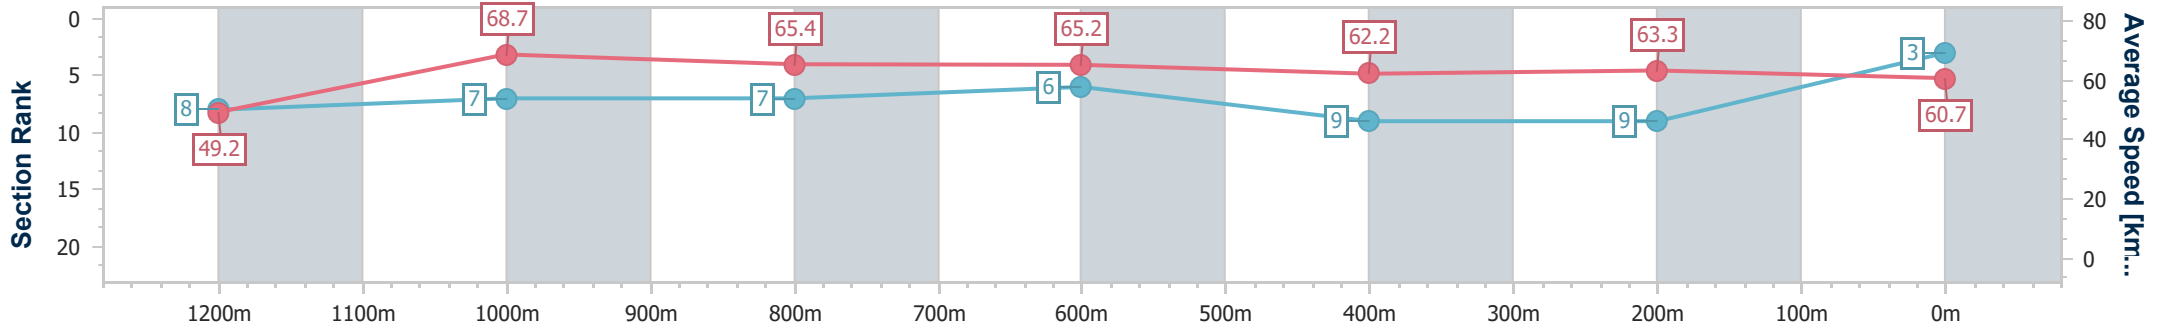

Doomben QLD Professional

Race 8: LADBROKES BRC SPRINT - 1350m

20 May 2023 - 15:58

Track Rating: Soft 5, Weather: Fine, Rail Position: +2m Entire Course

BRISBANE RACING CLUB

Section	Overall	1200m	1000m	800m	600m	400m	200m
Section Times	1:18.97 [3] (0:10.99)	1:07.98 [8] (0:10.49)	0:57.49 [7] (0:11.11)	0:46.38 [7] (0:11.29)	0:35.09 [6] (0:11.76)	0:23.33 [9] (0:11.45)	0:11.88 [9] (0:11.88)
Average Speed [km/h]	49.2	68.7	65.4	65.2	62.2	63.3	60.7
Top Speed [km/h]	66.8	69.5	67.5	65.7	64.0	64.5	63.2
Avg. Dist. to Rail [m]	15.5	6.3	3.9	3.9	3.1	4.8	6.7
Avg. Stride Freq. [Hz]	2.2	2.4	2.3	2.3	2.3	2.3	2.3
Avg. Stride Length [m]	6.4	7.7	7.9	7.8	7.6	7.5	7.3