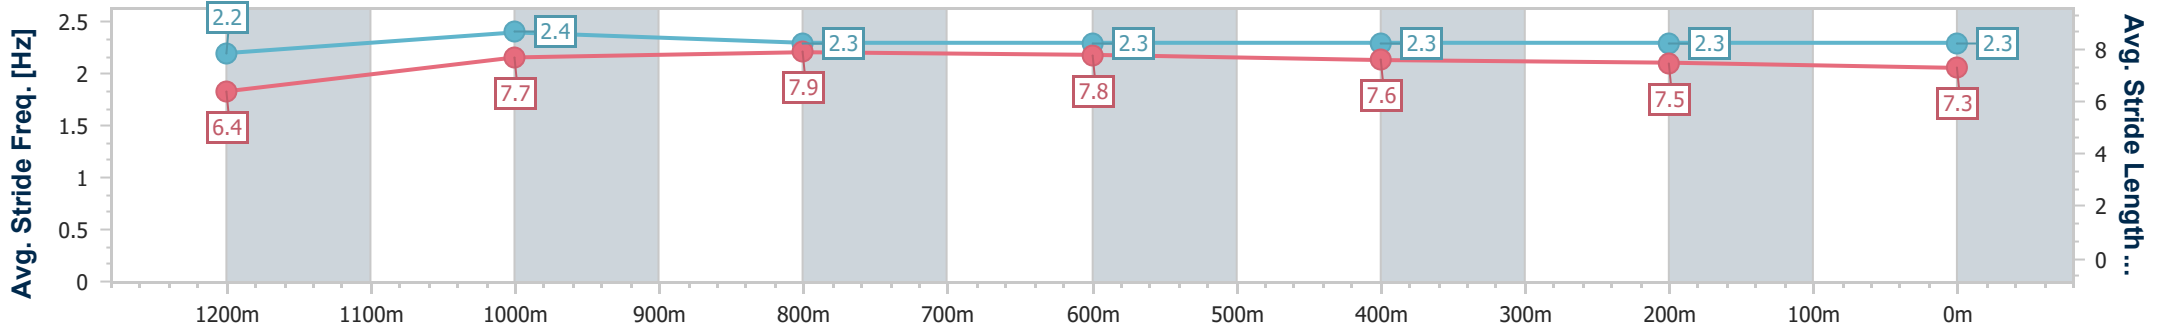

Doomben QLD Professional

Race 8: LADBROKES BRC SPRINT - 1350m

20 May 2023 - 15:58

Track Rating: Soft 5, Weather: Fine, Rail Position: +2m Entire Course

BRISBANE RACING CLUB

Section	Overall	1200m	1000m	800m	600m	400m	200m
Section Times	1:18.97 [3] (0:10.99)	1:07.98 [8] (0:10.49)	0:57.49 [7] (0:11.11)	0:46.38 [7] (0:11.29)	0:35.09 [6] (0:11.76)	0:23.33 [9] (0:11.45)	0:11.88 [9] (0:11.88)
Average Speed [km/h]	49.2	68.7	65.4	65.2	62.2	63.3	60.7
Top Speed [km/h]	66.8	69.5	67.5	65.7	64.0	64.5	63.2
Avg. Dist. to Rail [m]	15.5	6.3	3.9	3.9	3.1	4.8	6.7
Avg. Stride Freq. [Hz]	2.2	2.4	2.3	2.3	2.3	2.3	2.3
Avg. Stride Length [m]	6.4	7.7	7.9	7.8	7.6	7.5	7.3