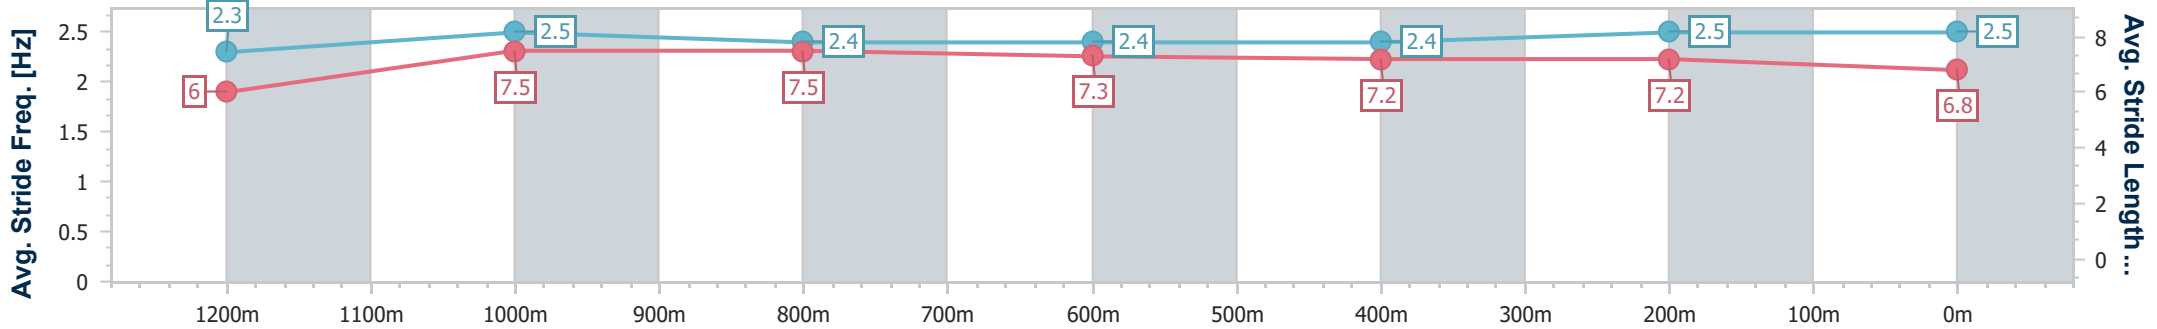

Horse/Jockey Name	Surf Dancer
Final Rank	1
Fastest Section Time (Section)	0:10.80 (1200m)
Top Speed [km/h] (Section)	67.9 (1000m)
Race State	Finished

Doomben QLD Professional
Race 8: LADBROKES BRC SPRINT - 1350m
20 May 2023 - 15:58
Track Rating: Soft 5, Weather: Fine, Rail Position: +2m Entire Course

BRISBANE
RACING CLUB

Section	Overall	1200m	1000m	800m	600m	400m	200m
Section Times	1:18.83 [1] (0:10.98)	1:07.85 [7] (0:10.80)	0:57.05 [9] (0:11.14)	0:45.91 [10] (0:11.26)	0:34.65 [9] (0:11.45)	0:23.20 [8] (0:11.33)	0:11.87 [7] (0:11.87)
Average Speed [km/h]	49.2	66.6	65.0	63.6	61.9	63.1	60.7
Top Speed [km/h]	65.7	67.3	67.9	64.2	63.4	64.2	62.8
Avg. Dist. to Rail [m]	4.5	2.4	2.2	1.1	2.8	1.2	0.6
Avg. Stride Freq. [Hz]	2.3	2.5	2.4	2.4	2.4	2.5	2.5
Avg. Stride Length [m]	6.0	7.5	7.5	7.3	7.2	7.2	6.8

- [ ] Ranking at each section and finish
- -.-.- No data available at this section
- NA No data available