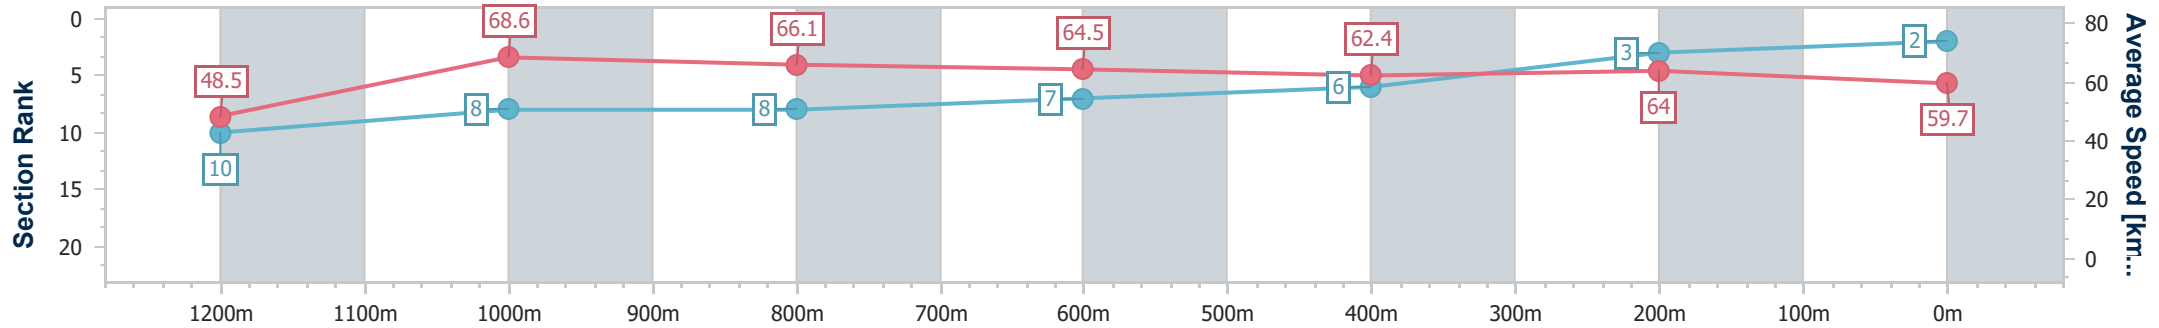

Doomben QLD Professional

Race 8: LADBROKES BRC SPRINT - 1350m

20 May 2023 - 15:58

Track Rating: Soft 5, Weather: Fine, Rail Position: +2m Entire Course

BRISBANE RACING CLUB

Section	Overall	1200m	1000m	800m	600m	400m	200m
Section Times	1:18.86 [2] (0:11.15)	1:07.71 [10] (0:10.51)	0:57.20 [8] (0:10.97)	0:46.23 [8] (0:11.28)	0:34.95 [7] (0:11.59)	0:23.36 [6] (0:11.28)	0:12.08 [3] (0:12.08)
Average Speed [km/h]	48.5	68.6	66.1	64.5	62.4	64.0	59.7
Top Speed [km/h]	65.9	70.6	67.5	65.2	62.7	65.1	63.4
Avg. Dist. to Rail [m]	14.2	5.2	3.0	1.8	1.0	3.3	4.2
Avg. Stride Freq. [Hz]	2.1	2.3	2.2	2.2	2.2	2.3	2.2
Avg. Stride Length [m]	6.5	8.1	8.3	8.1	7.9	7.9	7.5