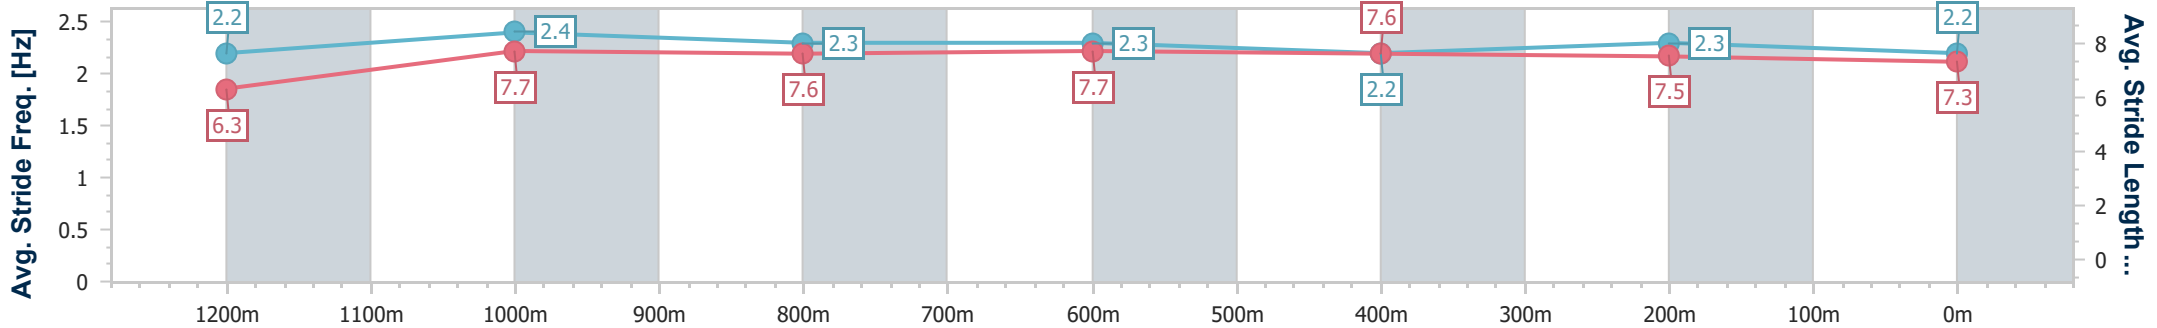

Doomben QLD Professional

Race 8: LADBROKES BRC SPRINT - 1350m

20 May 2023 - 15:58

Track Rating: Soft 5, Weather: Fine, Rail Position: +2m Entire Course

BRISBANE RACING CLUB

Section	Overall	1200m	1000m	800m	600m	400m	200m
Section Times	1:19.41 [10] (0:10.84)	1:08.57 [3] (0:10.60)	0:57.97 [5] (0:11.02)	0:46.95 [6] (0:11.45)	0:35.50 [8] (0:11.71)	0:23.79 [7] (0:11.37)	0:12.42 [8] (0:12.42)
Average Speed [km/h]	50.3	67.9	65.5	63.6	61.5	63.3	58.0
Top Speed [km/h]	67.9	68.4	68.2	64.8	62.7	64.7	62.0
Avg. Dist. to Rail [m]	5.8	2.6	1.6	2.0	0.8	0.9	0.8
Avg. Stride Freq. [Hz]	2.2	2.4	2.3	2.3	2.2	2.3	2.2
Avg. Stride Length [m]	6.3	7.7	7.6	7.7	7.6	7.5	7.3

- [ ] Ranking at each section and finish
- .-.- No data available at this section
- NA No data available

Horse/Jockey Name	Excelida
Final Rank	11
Fastest Section Time (Section)	0:10.77 (1200m)
Top Speed [km/h] (Section)	67.9 (1200m)
Race State	Finished