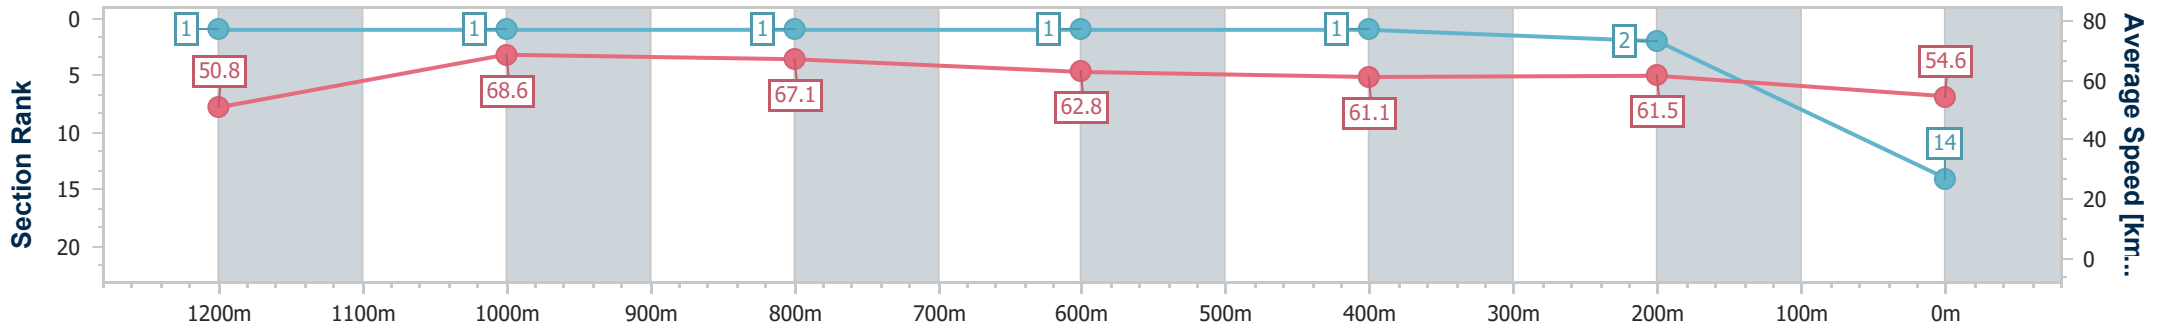

Horse/Jockey Name	Coal Crusher
Final Rank	14
Fastest Section Time (Section)	0:10.51 (1200m)
Top Speed [km/h] (Section)	69.3 (1000m)
Race State	Finished

Doomben QLD Professional
Race 8: LADBROKES BRC SPRINT - 1350m
20 May 2023 - 15:58
Track Rating: Soft 5, Weather: Fine, Rail Position: +2m Entire Course

BRISBANE
RACING CLUB

Section	Overall	1200m	1000m	800m	600m	400m	200m
Section Times	1:19.90 [14] (0:10.63)	1:09.27 [1] (0:10.51)	0:58.76 [1] (0:10.73)	0:48.03 [1] (0:11.42)	0:36.61 [1] (0:11.73)	0:24.88 [1] (0:11.70)	0:13.18 [2] (0:13.18)
Average Speed [km/h]	50.8	68.6	67.1	62.8	61.1	61.5	54.6
Top Speed [km/h]	68.8	69.2	69.3	65.2	61.7	63.1	59.1
Avg. Dist. to Rail [m]	4.3	2.3	0.8	0.6	0.9	0.8	1.9
Avg. Stride Freq. [Hz]	2.2	2.4	2.4	2.3	2.3	2.4	2.3
Avg. Stride Length [m]	6.5	7.9	7.7	7.6	7.3	7.2	6.7

- [ ] Ranking at each section and finish
- -.-.- No data available at this section
- NA No data available