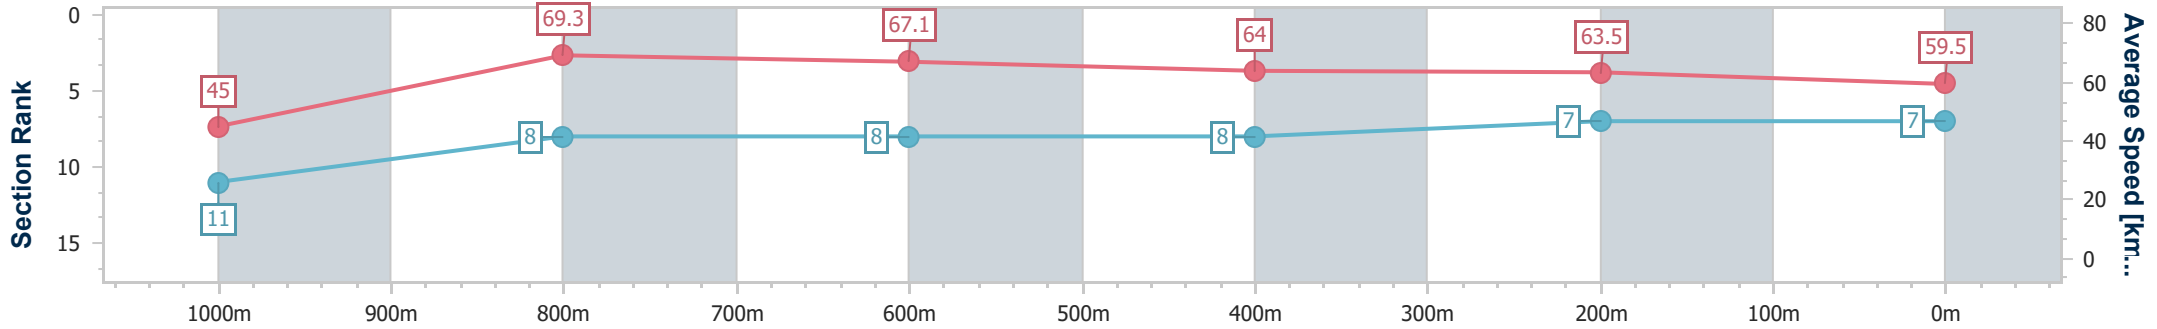

Doomben QLD Professional

Race 5: IMPRESSU DARBY McCARTHY - 1110m

20 May 2023 - 14:03

Track Rating: Soft 5, Weather: Fine, Rail Position: +2m Entire Course

BRISBANE RACING CLUB

Section	Overall	1000m	800m	600m	400m	200m
Section Times	1:04.77 [7] (0:08.81)	0:55.96 [11] (0:10.46)	0:45.50 [8] (0:10.83)	0:34.67 [8] (0:11.23)	0:23.44 [8] (0:11.34)	0:12.10 [7] (0:12.10)
Average Speed [km/h]	45.0	69.3	67.1	64.0	63.5	59.5
Top Speed [km/h]	66.6	70.1	69.2	67.0	64.7	62.7
Avg. Dist. to Rail [m]	6.0	3.1	1.6	0.3	0.7	1.6
Avg. Stride Freq. [Hz]	2.3	2.5	2.2	2.4	2.4	2.4
Avg. Stride Length [m]	5.8	7.7	8.5	7.5	7.3	6.9