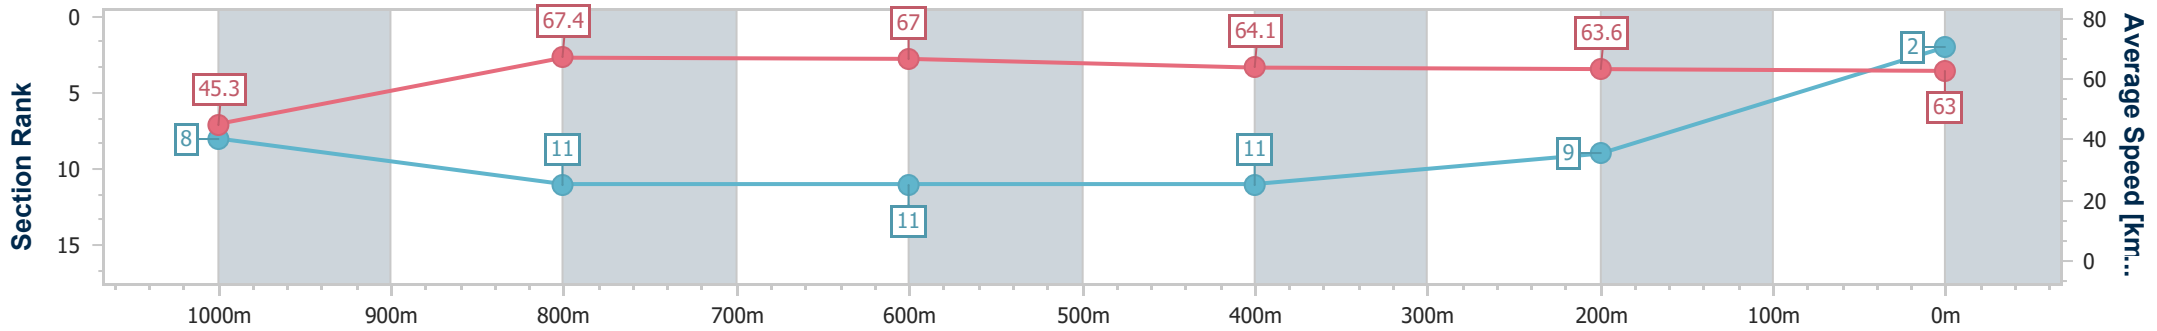

Doomben QLD Professional

Race 5: IMPRESSU DARBY McCARTHY - 1110m

20 May 2023 - 14:03

Track Rating: Soft 5, Weather: Fine, Rail Position: +2m Entire Course

BRISBANE RACING CLUB

Section	Overall	1000m	800m	600m	400m	200m
Section Times	1:04.28 [2] (0:08.72)	0:55.56 [8] (0:10.77)	0:44.79 [11] (0:10.79)	0:34.00 [11] (0:11.23)	0:22.77 [11] (0:11.34)	0:11.43 [9] (0:11.43)
Average Speed [km/h]	45.3	67.4	67.0	64.1	63.6	63.0
Top Speed [km/h]	68.1	68.6	67.7	66.6	66.3	64.4
Avg. Dist. to Rail [m]	8.4	3.2	1.0	0.4	1.0	4.4
Avg. Stride Freq. [Hz]	2.2	2.5	2.5	2.4	2.4	2.5
Avg. Stride Length [m]	6.0	6.9	7.3	7.3	7.3	7.1