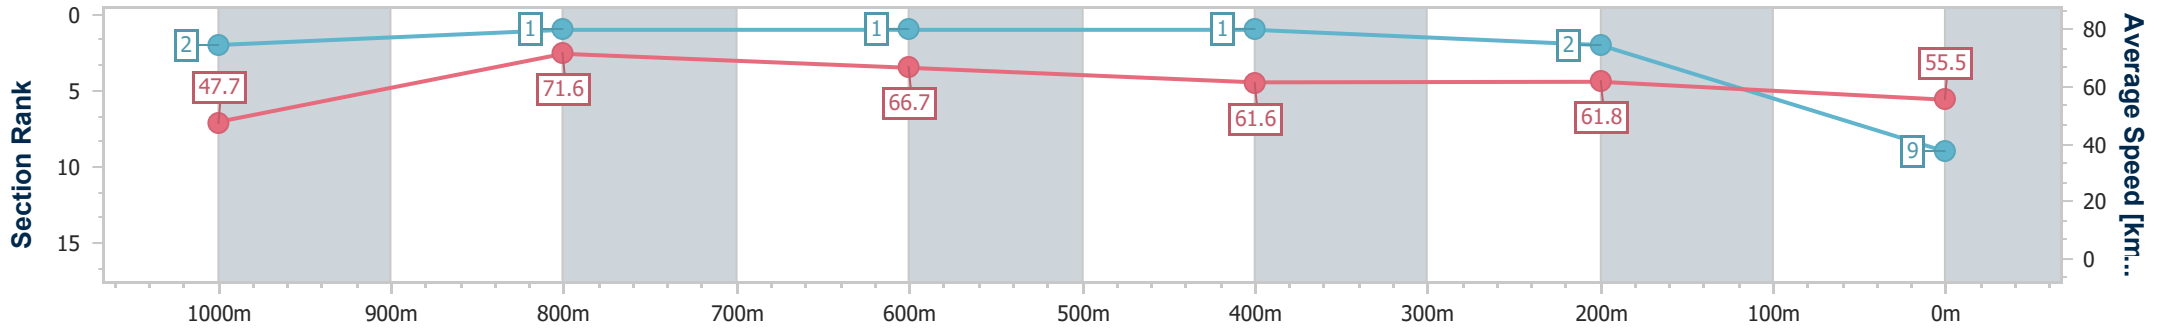

Doomben QLD Professional

Race 5: IMPRESSU DARBY McCARTHY - 1110m

20 May 2023 - 14:03

Track Rating: Soft 5, Weather: Fine, Rail Position: +2m Entire Course

BRISBANE RACING CLUB

Section	Overall	1000m	800m	600m	400m	200m
Section Times	1:05.38 [9] (0:08.31)	0:57.07 [2] (0:10.11)	0:46.96 [1] (0:10.82)	0:36.14 [1] (0:11.54)	0:24.60 [1] (0:11.60)	0:13.00 [2] (0:13.00)
Average Speed [km/h]	47.7	71.6	66.7	61.6	61.8	55.5
Top Speed [km/h]	69.4	72.5	70.3	64.3	63.3	60.3
Avg. Dist. to Rail [m]	10.4	4.1	0.8	1.7	2.6	3.6
Avg. Stride Freq. [Hz]	2.4	2.7	2.5	2.4	2.5	2.5
Avg. Stride Length [m]	6.0	7.4	7.3	7.1	6.8	6.3