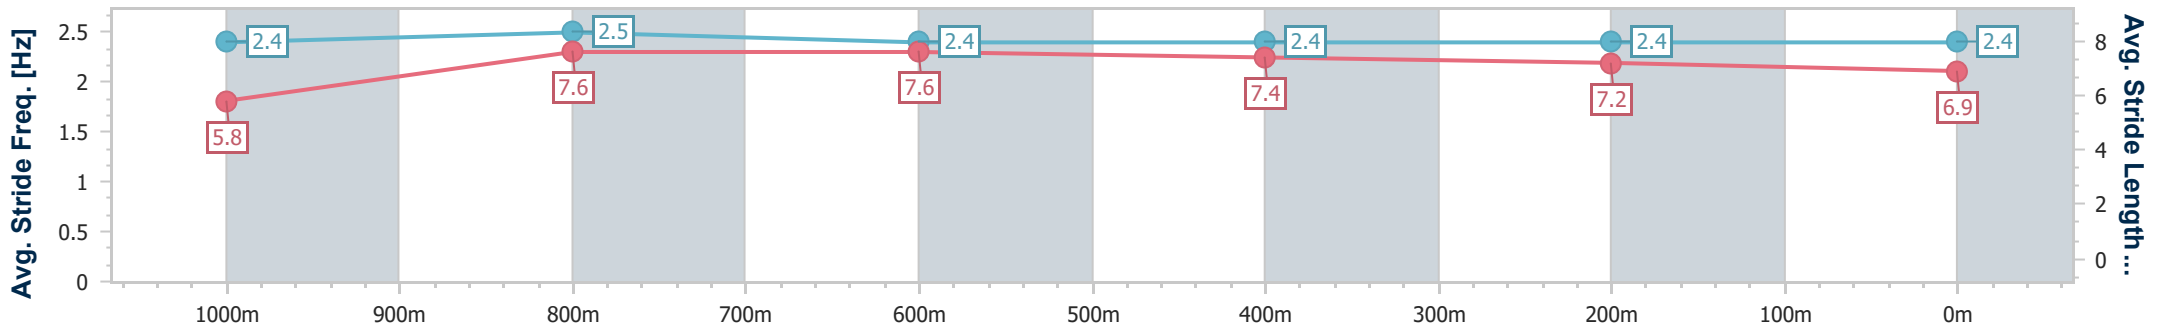

Doomben QLD Professional

Race 5: IMPRESSU DARBY McCARTHY - 1110m

20 May 2023 - 14:03

Track Rating: Soft 5, Weather: Fine, Rail Position: +2m Entire Course

BRISBANE RACING CLUB

Section	Overall	1000m	800m	600m	400m	200m
Section Times	1:04.51 [4] (0:08.40)	0:56.11 [4] (0:10.43)	0:45.68 [4] (0:10.80)	0:34.88 [4] (0:11.41)	0:23.47 [4] (0:11.34)	0:12.13 [2] (0:12.13)
Average Speed [km/h]	47.3	69.5	67.1	63.0	63.3	59.4
Top Speed [km/h]	67.5	70.2	68.8	66.1	64.6	63.2
Avg. Dist. to Rail [m]	3.7	2.8	0.8	0.2	0.5	0.4
Avg. Stride Freq. [Hz]	2.4	2.5	2.4	2.4	2.4	2.4
Avg. Stride Length [m]	5.8	7.6	7.6	7.4	7.2	6.9