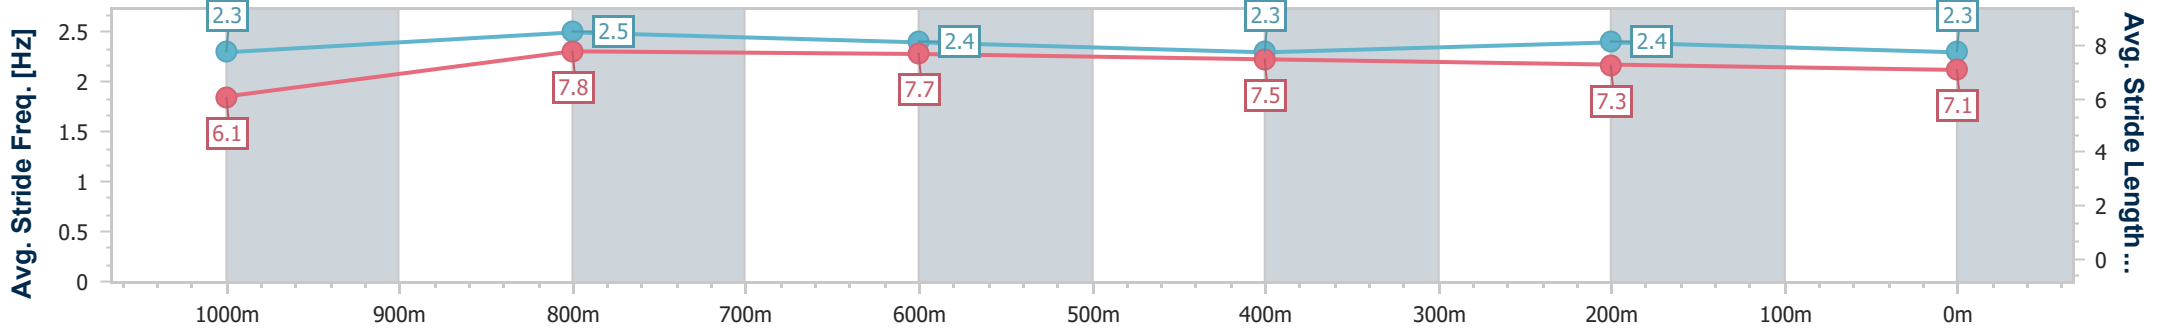

Doomben QLD Professional

Race 5: IMPRESSU DARBY McCARTHY - 1110m

20 May 2023 - 14:03

Track Rating: Soft 5, Weather: Fine, Rail Position: +2m Entire Course

BRISBANE RACING CLUB

Section	Overall	1000m	800m	600m	400m	200m
Section Times	1:04.87 [8] (0:08.34)	0:56.53 [3] (0:10.26)	0:46.27 [3] (0:10.77)	0:35.50 [2] (0:11.56)	0:23.94 [2] (0:11.53)	0:12.41 [4] (0:12.41)
Average Speed [km/h]	47.6	70.5	67.3	62.1	62.3	58.0
Top Speed [km/h]	69.7	71.9	69.7	63.9	64.0	61.6
Avg. Dist. to Rail [m]	7.2	2.8	1.2	0.6	0.8	0.7
Avg. Stride Freq. [Hz]	2.3	2.5	2.4	2.3	2.4	2.3
Avg. Stride Length [m]	6.1	7.8	7.7	7.5	7.3	7.1