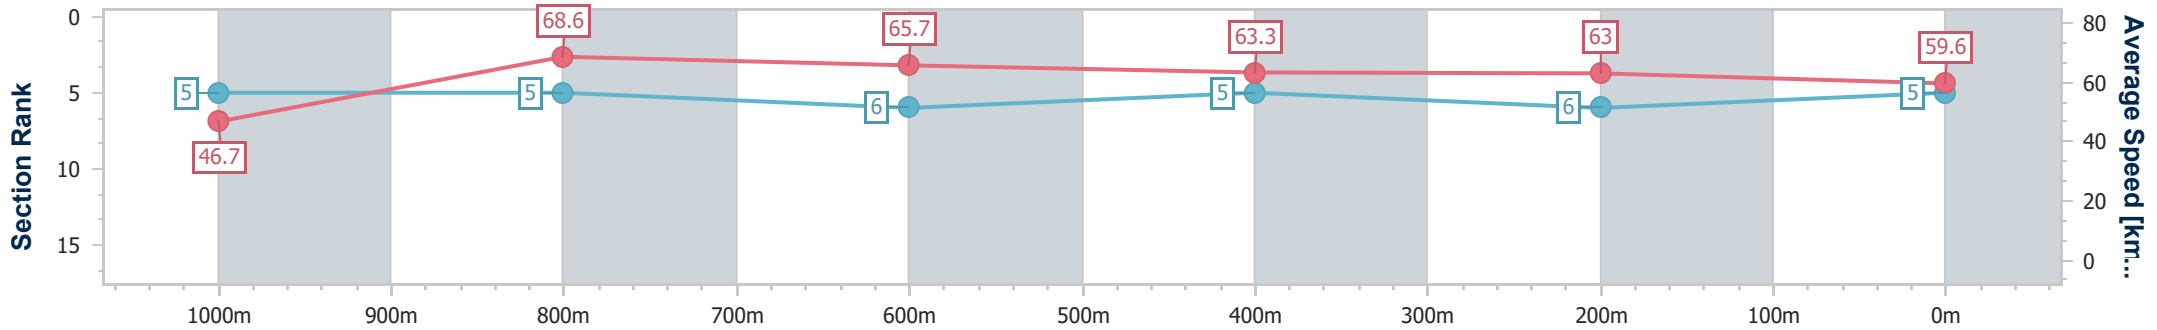

Doomben QLD Professional

Race 5: IMPRESSU DARBY McCARTHY - 1110m

20 May 2023 - 14:03

Track Rating: Soft 5, Weather: Fine, Rail Position: +2m Entire Course

BRISBANE RACING CLUB

Section	Overall	1000m	800m	600m	400m	200m
Section Times	1:04.65 [5] (0:08.48)	0:56.17 [5] (0:10.50)	0:45.67 [5] (0:10.95)	0:34.72 [6] (0:11.27)	0:23.45 [5] (0:11.39)	0:12.06 [6] (0:12.06)
Average Speed [km/h]	46.7	68.6	65.7	63.3	63.0	59.6
Top Speed [km/h]	66.9	70.0	67.4	66.9	64.1	63.5
Avg. Dist. to Rail [m]	2.7	1.0	0.8	1.6	2.0	2.6
Avg. Stride Freq. [Hz]	2.3	2.5	2.4	2.4	2.4	2.4
Avg. Stride Length [m]	5.8	7.7	7.4	7.4	7.2	7.0