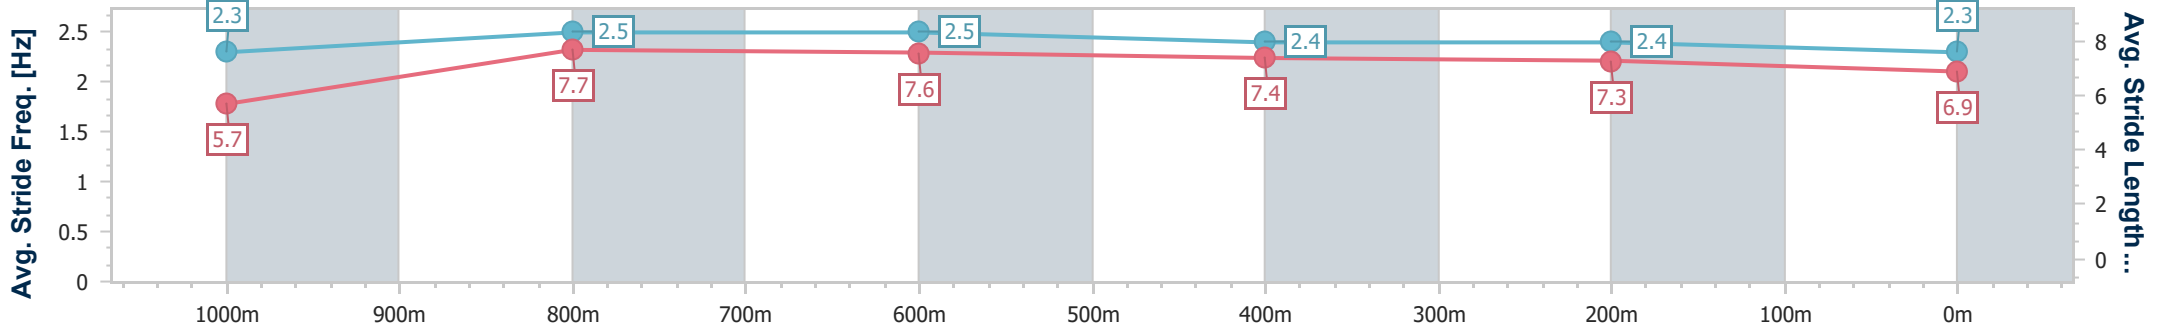

Doomben QLD Professional

Race 5: IMPRESSU DARBY McCARTHY - 1110m

20 May 2023 - 14:03

Track Rating: Soft 5, Weather: Fine, Rail Position: +2m Entire Course

BRISBANE RACING CLUB

Section	Overall	1000m	800m	600m	400m	200m
Section Times	1:05.57 [10] (0:08.74)	0:56.83 [10] (0:10.56)	0:46.27 [9] (0:10.74)	0:35.53 [7] (0:11.33)	0:24.20 [9] (0:11.55)	0:12.65 [10] (0:12.65)
Average Speed [km/h]	45.3	68.6	67.5	63.9	62.5	57.0
Top Speed [km/h]	65.7	69.6	69.7	67.0	63.8	59.9
Avg. Dist. to Rail [m]	6.6	3.0	1.1	0.9	3.0	3.0
Avg. Stride Freq. [Hz]	2.3	2.5	2.5	2.4	2.4	2.3
Avg. Stride Length [m]	5.7	7.7	7.6	7.4	7.3	6.9