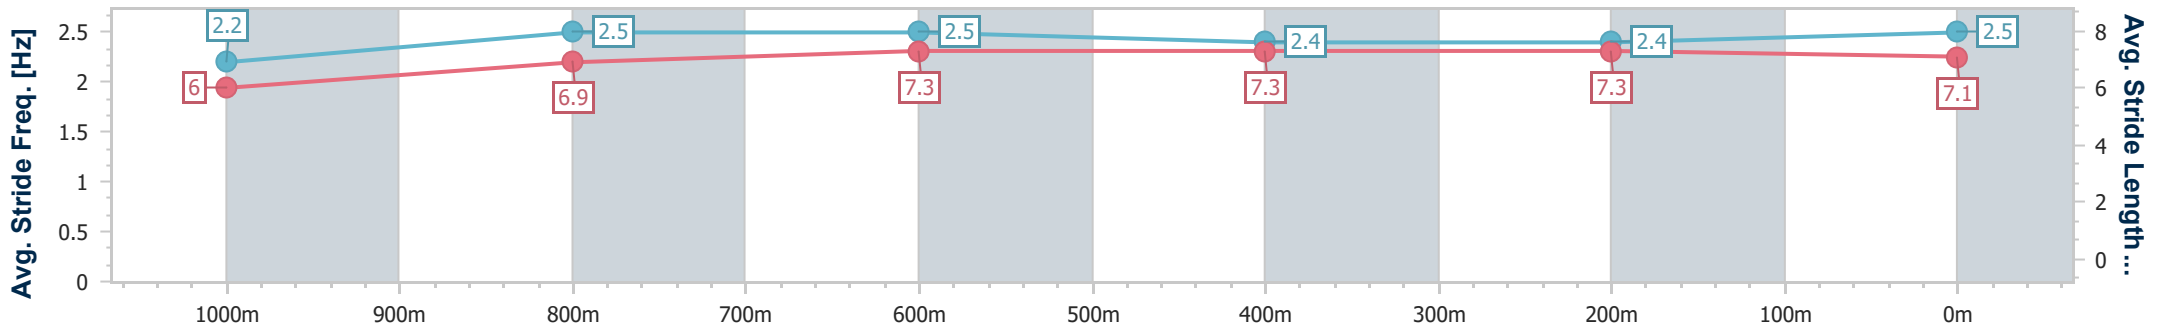

Doomben QLD Professional

Race 5: IMPRESSU DARBY McCARTHY - 1110m

20 May 2023 - 14:03

Track Rating: Soft 5, Weather: Fine, Rail Position: +2m Entire Course

BRISBANE RACING CLUB

Section	Overall	1000m	800m	600m	400m	200m
Section Times	1:04.28 [2] (0:08.72)	0:55.56 [8] (0:10.77)	0:44.79 [11] (0:10.79)	0:34.00 [11] (0:11.23)	0:22.77 [11] (0:11.34)	0:11.43 [9] (0:11.43)
Average Speed [km/h]	45.3	67.4	67.0	64.1	63.6	63.0
Top Speed [km/h]	68.1	68.6	67.7	66.6	66.3	64.4
Avg. Dist. to Rail [m]	8.4	3.2	1.0	0.4	1.0	4.4
Avg. Stride Freq. [Hz]	2.2	2.5	2.5	2.4	2.4	2.5
Avg. Stride Length [m]	6.0	6.9	7.3	7.3	7.3	7.1