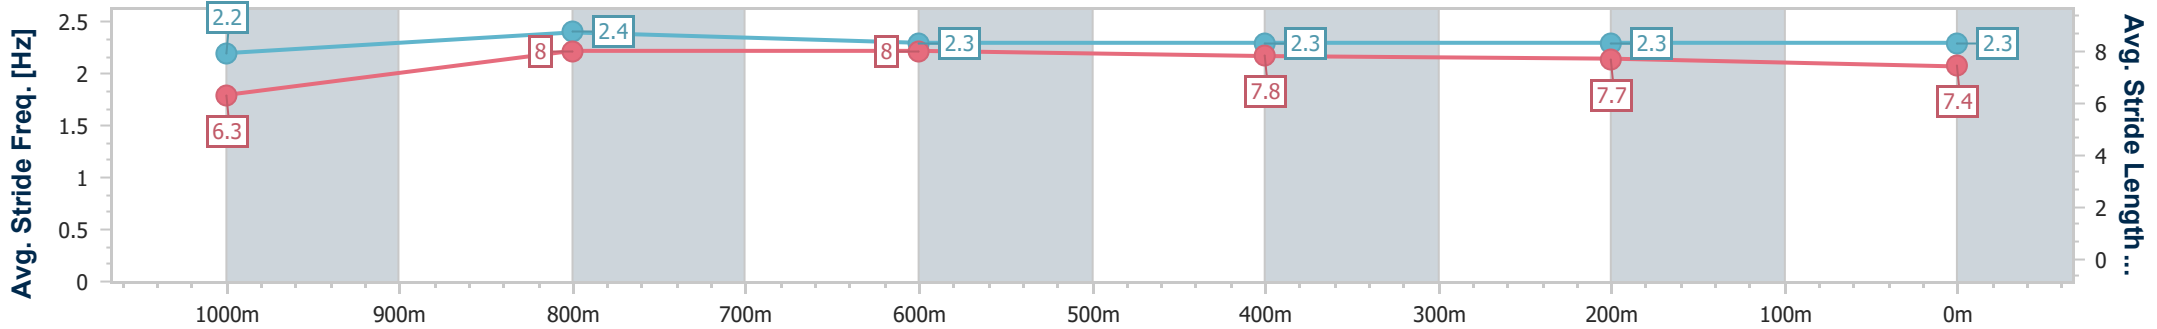

Doomben QLD Professional

Race 5: IMPRESSU DARBY McCARTHY - 1110m

20 May 2023 - 14:03

Track Rating: Soft 5, Weather: Fine, Rail Position: +2m Entire Course

BRISBANE RACING CLUB

Section	Overall	1000m	800m	600m	400m	200m
Section Times	1:04.77 [6] (0:08.56)	0:56.21 [6] (0:10.52)	0:45.69 [6] (0:10.81)	0:34.88 [5] (0:11.38)	0:23.50 [6] (0:11.40)	0:12.10 [8] (0:12.10)
Average Speed [km/h]	46.4	69.0	67.3	63.6	63.3	59.5
Top Speed [km/h]	65.8	70.2	69.1	66.2	64.1	62.4
Avg. Dist. to Rail [m]	5.6	3.5	1.8	0.7	1.6	2.0
Avg. Stride Freq. [Hz]	2.2	2.4	2.3	2.3	2.3	2.3
Avg. Stride Length [m]	6.3	8.0	8.0	7.8	7.7	7.4