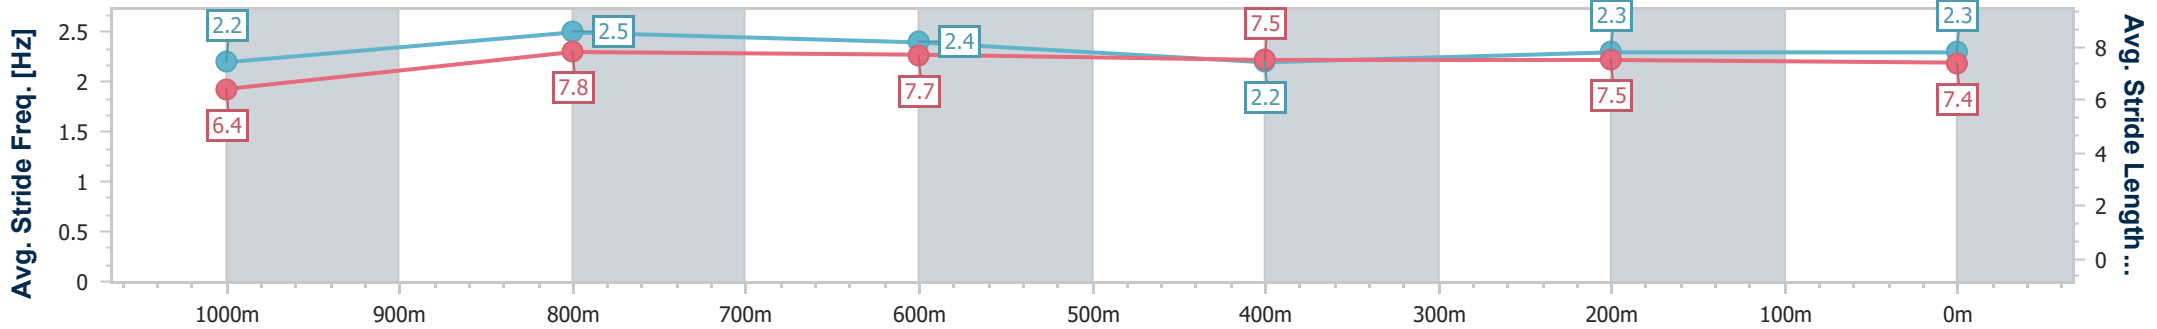

Doomben QLD Professional

Race 5: IMPRESSU DARBY McCARTHY - 1110m

20 May 2023 - 14:03

Track Rating: Soft 5, Weather: Fine, Rail Position: +2m Entire Course

BRISBANE RACING CLUB

Section	Overall	1000m	800m	600m	400m	200m
Section Times	1:04.25 [1] (0:08.26)	0:55.99 [1] (0:10.30)	0:45.69 [2] (0:10.91)	0:34.78 [3] (0:11.53)	0:23.25 [3] (0:11.31)	0:11.94 [1] (0:11.94)
Average Speed [km/h]	48.0	69.9	66.0	62.3	63.4	60.4
Top Speed [km/h]	67.1	72.0	68.4	64.0	65.2	63.9
Avg. Dist. to Rail [m]	2.0	0.9	0.5	0.8	1.1	0.7
Avg. Stride Freq. [Hz]	2.2	2.5	2.4	2.2	2.3	2.3
Avg. Stride Length [m]	6.4	7.8	7.7	7.5	7.5	7.4

- [] Ranking at each section and finish
- .-.- No data available at this section
- NA No data available

Horse/Jockey Name	Spacewalk
Final Rank	2
Fastest Section Time (Section)	0:08.72 (Overall)
Top Speed [km/h] (Section)	68.6 (1000m)
Race State	Finished