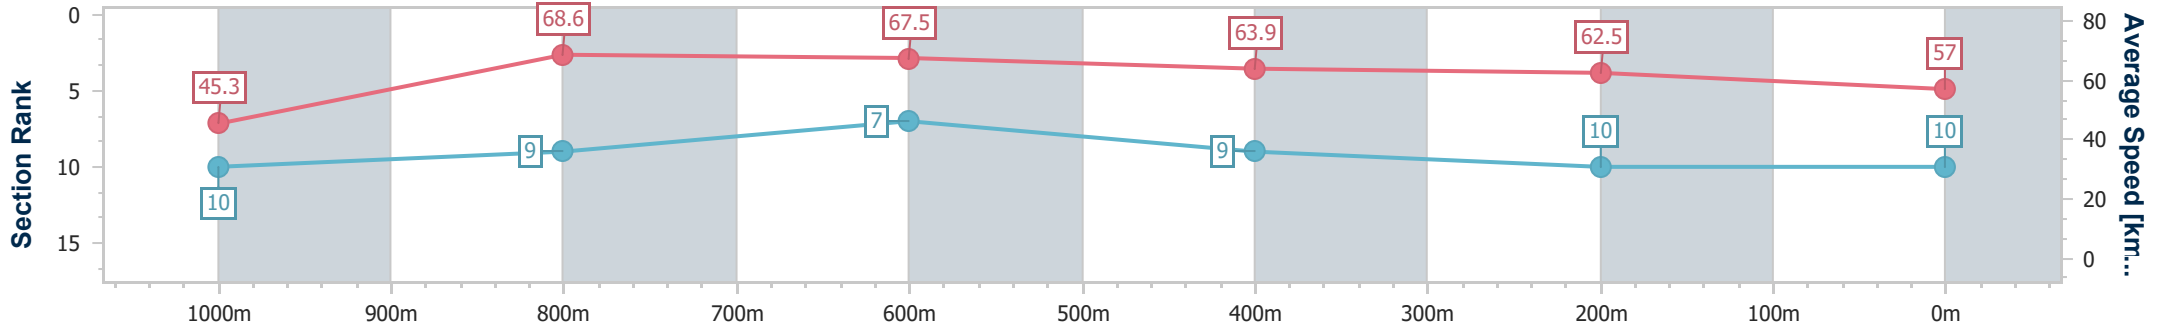

Doomben QLD Professional

Race 5: IMPRESSU DARBY McCARTHY - 1110m

20 May 2023 - 14:03

Track Rating: Soft 5, Weather: Fine, Rail Position: +2m Entire Course

BRISBANE RACING CLUB

Section	Overall	1000m	800m	600m	400m	200m
Section Times	1:05.57 [10] (0:08.74)	0:56.83 [10] (0:10.56)	0:46.27 [9] (0:10.74)	0:35.53 [7] (0:11.33)	0:24.20 [9] (0:11.55)	0:12.65 [10] (0:12.65)
Average Speed [km/h]	45.3	68.6	67.5	63.9	62.5	57.0
Top Speed [km/h]	65.7	69.6	69.7	67.0	63.8	59.9
Avg. Dist. to Rail [m]	6.6	3.0	1.1	0.9	3.0	3.0
Avg. Stride Freq. [Hz]	2.3	2.5	2.5	2.4	2.4	2.3
Avg. Stride Length [m]	5.7	7.7	7.6	7.4	7.3	6.9

- [] Ranking at each section and finish
- .-.- No data available at this section
- NA No data available

Horse/Jockey Name	Uno Moon
Final Rank	11
Fastest Section Time (Section)	0:08.63 (Overall)
Top Speed [km/h] (Section)	70.1 (1000m)
Race State	Finished