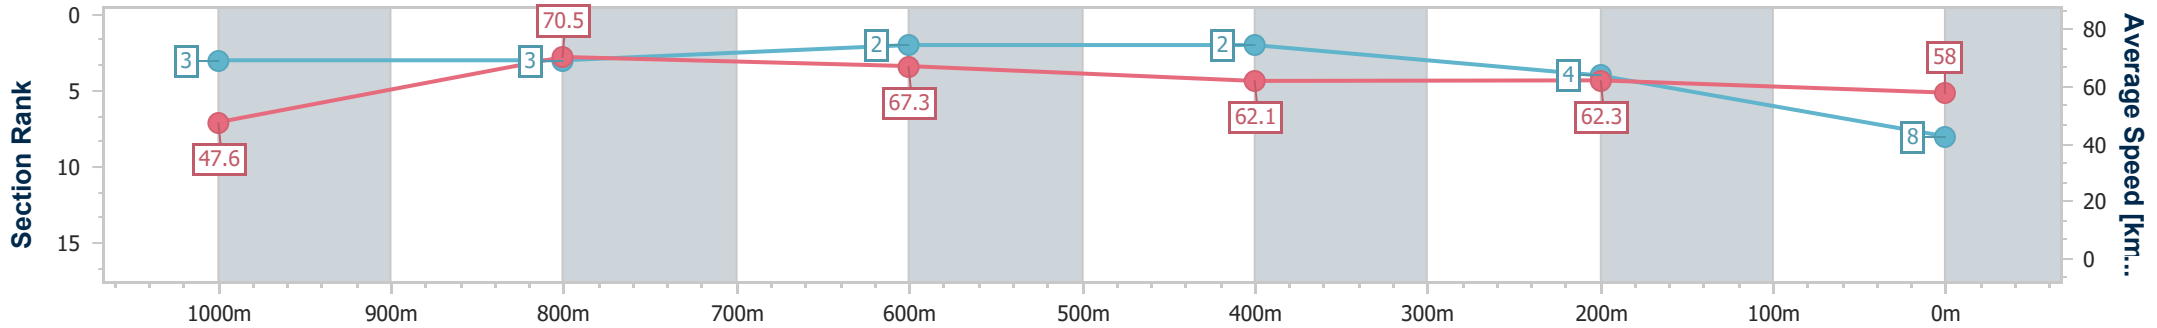

Doomben QLD Professional

Race 5: IMPRESSU DARBY McCARTHY - 1110m

20 May 2023 - 14:03

Track Rating: Soft 5, Weather: Fine, Rail Position: +2m Entire Course

BRISBANE RACING CLUB

Section	Overall	1000m	800m	600m	400m	200m
Section Times	1:04.87 [8] (0:08.34)	0:56.53 [3] (0:10.26)	0:46.27 [3] (0:10.77)	0:35.50 [2] (0:11.56)	0:23.94 [2] (0:11.53)	0:12.41 [4] (0:12.41)
Average Speed [km/h]	47.6	70.5	67.3	62.1	62.3	58.0
Top Speed [km/h]	69.7	71.9	69.7	63.9	64.0	61.6
Avg. Dist. to Rail [m]	7.2	2.8	1.2	0.6	0.8	0.7
Avg. Stride Freq. [Hz]	2.3	2.5	2.4	2.3	2.4	2.3
Avg. Stride Length [m]	6.1	7.8	7.7	7.5	7.3	7.1