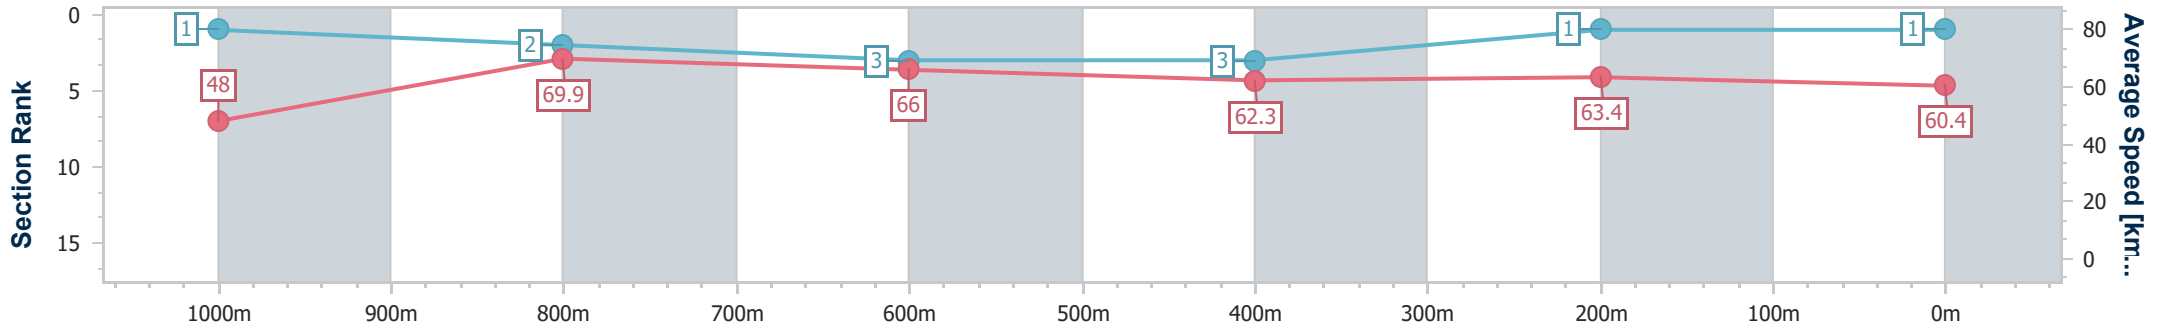

Doomben QLD Professional

Race 5: IMPRESSU DARBY McCARTHY - 1110m

20 May 2023 - 14:03

Track Rating: Soft 5, Weather: Fine, Rail Position: +2m Entire Course

BRISBANE RACING CLUB

Section	Overall	1000m	800m	600m	400m	200m
Section Times	1:04.25 [1] (0:08.26)	0:55.99 [1] (0:10.30)	0:45.69 [2] (0:10.91)	0:34.78 [3] (0:11.53)	0:23.25 [3] (0:11.31)	0:11.94 [1] (0:11.94)
Average Speed [km/h]	48.0	69.9	66.0	62.3	63.4	60.4
Top Speed [km/h]	67.1	72.0	68.4	64.0	65.2	63.9
Avg. Dist. to Rail [m]	2.0	0.9	0.5	0.8	1.1	0.7
Avg. Stride Freq. [Hz]	2.2	2.5	2.4	2.2	2.3	2.3
Avg. Stride Length [m]	6.4	7.8	7.7	7.5	7.5	7.4