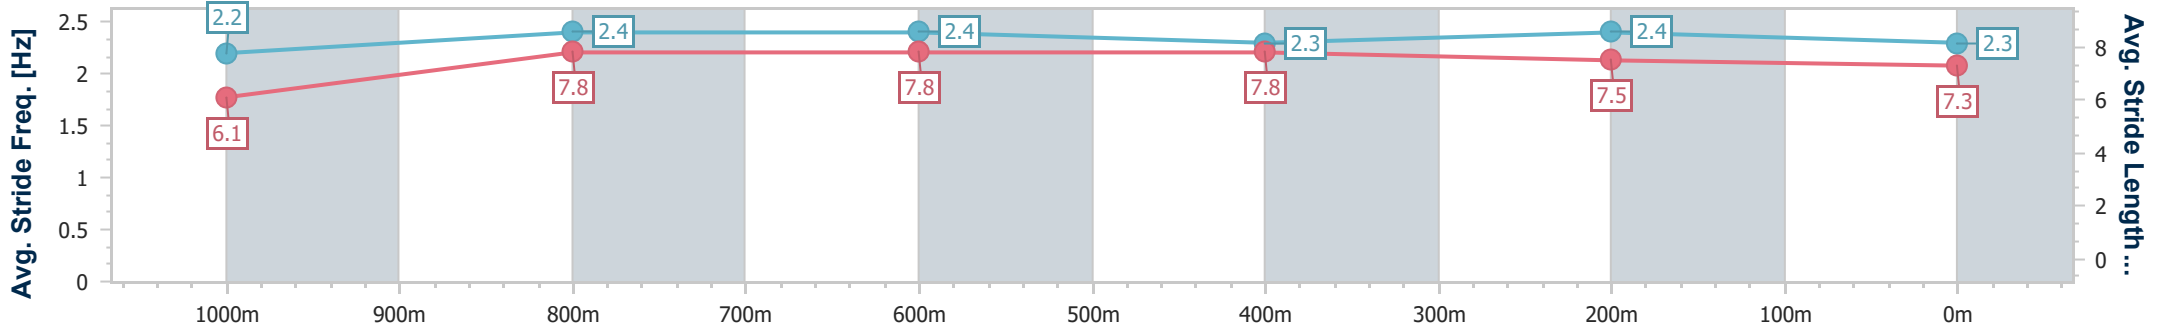

Doomben QLD Professional

Race 5: IMPRESSU DARBY McCARTHY - 1110m

20 May 2023 - 14:03

Track Rating: Soft 5, Weather: Fine, Rail Position: +2m Entire Course

BRISBANE RACING CLUB

Section	Overall	1000m	800m	600m	400m	200m
Section Times	1:04.31 [3] (0:08.73)	0:55.58 [9] (0:10.68)	0:44.90 [10] (0:10.78)	0:34.12 [10] (0:11.14)	0:22.98 [7] (0:11.23)	0:11.75 [5] (0:11.75)
Average Speed [km/h]	45.3	68.0	67.5	64.6	64.2	61.4
Top Speed [km/h]	64.3	69.3	68.5	67.2	65.4	63.7
Avg. Dist. to Rail [m]	10.0	4.8	1.6	0.4	1.6	1.9
Avg. Stride Freq. [Hz]	2.2	2.4	2.4	2.3	2.4	2.3
Avg. Stride Length [m]	6.1	7.8	7.8	7.8	7.5	7.3