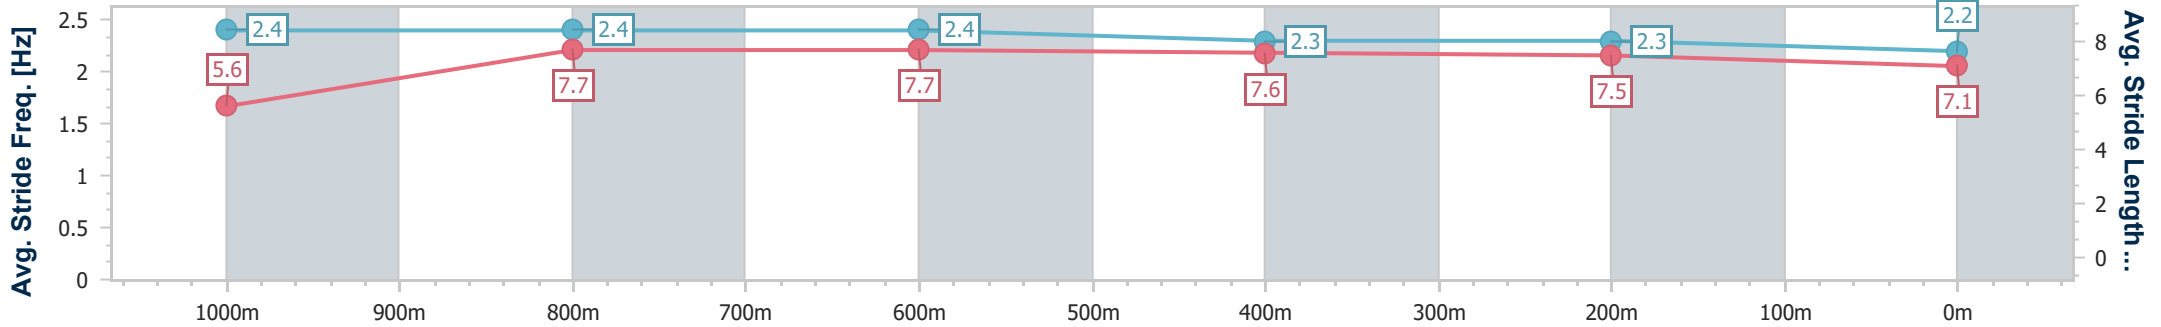

Doomben QLD Professional

Race 5: IMPRESSU DARBY McCARTHY - 1110m

20 May 2023 - 14:03

Track Rating: Soft 5, Weather: Fine, Rail Position: +2m Entire Course

BRISBANE RACING CLUB

Section	Overall	1000m	800m	600m	400m	200m
Section Times	1:05.74 [11] (0:08.63)	0:57.11 [7] (0:10.59)	0:46.52 [7] (0:10.91)	0:35.61 [9] (0:11.27)	0:24.34 [10] (0:11.62)	0:12.72 [11] (0:12.72)
Average Speed [km/h]	45.9	67.9	66.1	63.5	61.9	56.6
Top Speed [km/h]	65.4	70.1	68.0	66.4	63.6	60.8
Avg. Dist. to Rail [m]	4.5	1.0	0.3	0.9	1.0	1.8
Avg. Stride Freq. [Hz]	2.4	2.4	2.4	2.3	2.3	2.2
Avg. Stride Length [m]	5.6	7.7	7.7	7.6	7.5	7.1

- [] Ranking at each section and finish
- .-.- No data available at this section
- NA No data available