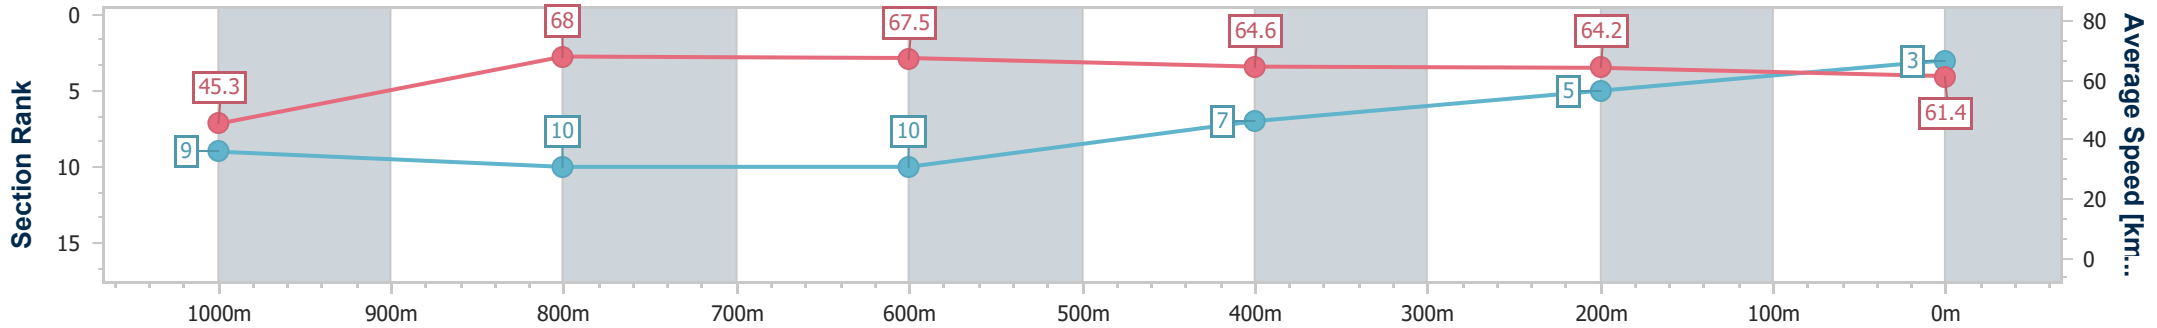

Doomben QLD Professional

Race 5: IMPRESSU DARBY McCARTHY - 1110m

20 May 2023 - 14:03

Track Rating: Soft 5, Weather: Fine, Rail Position: +2m Entire Course

BRISBANE RACING CLUB

Section	Overall	1000m	800m	600m	400m	200m
Section Times	1:04.31 [3] (0:08.73)	0:55.58 [9] (0:10.68)	0:44.90 [10] (0:10.78)	0:34.12 [10] (0:11.14)	0:22.98 [7] (0:11.23)	0:11.75 [5] (0:11.75)
Average Speed [km/h]	45.3	68.0	67.5	64.6	64.2	61.4
Top Speed [km/h]	64.3	69.3	68.5	67.2	65.4	63.7
Avg. Dist. to Rail [m]	10.0	4.8	1.6	0.4	1.6	1.9
Avg. Stride Freq. [Hz]	2.2	2.4	2.4	2.3	2.4	2.3
Avg. Stride Length [m]	6.1	7.8	7.8	7.8	7.5	7.3