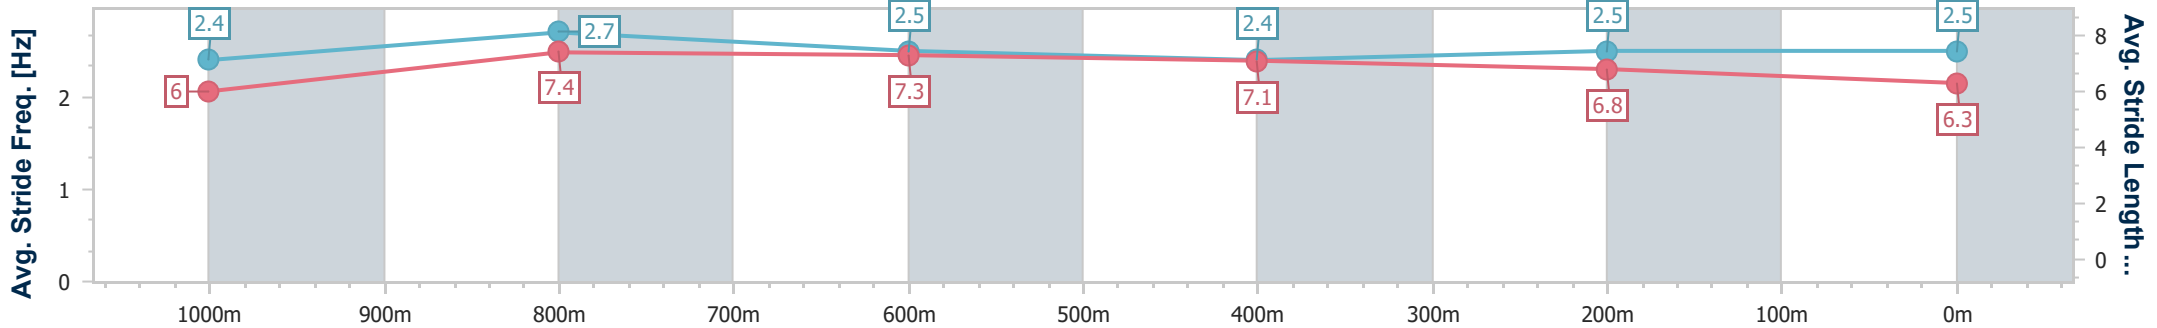

Doomben QLD Professional

Race 5: IMPRESSU DARBY McCARTHY - 1110m

20 May 2023 - 14:03

Track Rating: Soft 5, Weather: Fine, Rail Position: +2m Entire Course

BRISBANE RACING CLUB

Section	Overall	1000m	800m	600m	400m	200m
Section Times	1:05.38 [9] (0:08.31)	0:57.07 [2] (0:10.11)	0:46.96 [1] (0:10.82)	0:36.14 [1] (0:11.54)	0:24.60 [1] (0:11.60)	0:13.00 [2] (0:13.00)
Average Speed [km/h]	47.7	71.6	66.7	61.6	61.8	55.5
Top Speed [km/h]	69.4	72.5	70.3	64.3	63.3	60.3
Avg. Dist. to Rail [m]	10.4	4.1	0.8	1.7	2.6	3.6
Avg. Stride Freq. [Hz]	2.4	2.7	2.5	2.4	2.5	2.5
Avg. Stride Length [m]	6.0	7.4	7.3	7.1	6.8	6.3