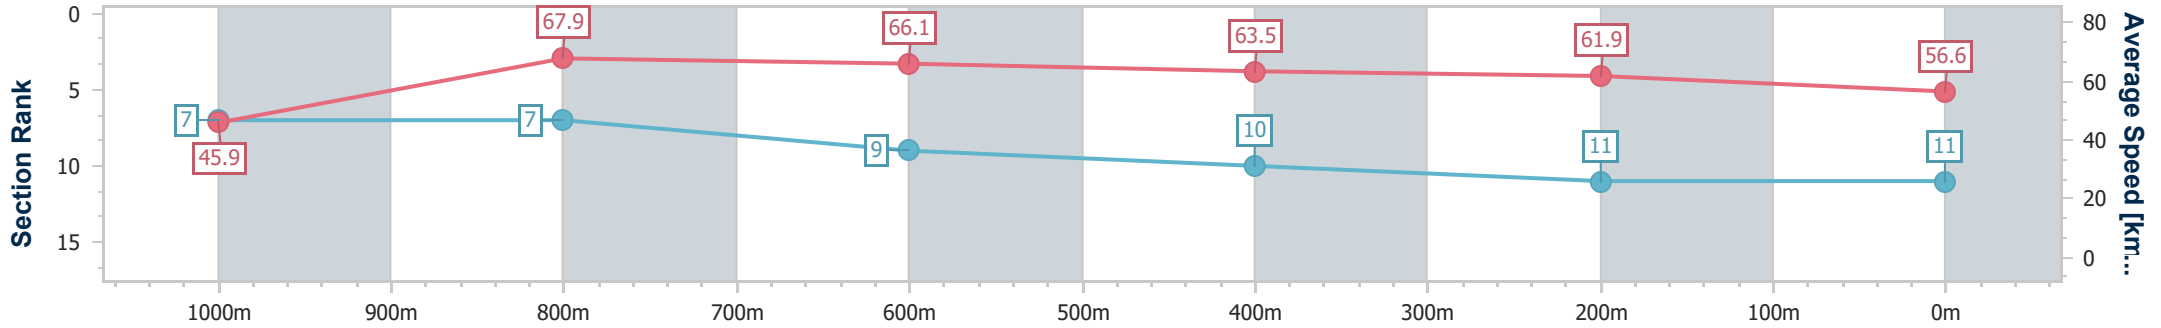

Doomben QLD Professional

Race 5: IMPRESSU DARBY McCARTHY - 1110m

20 May 2023 - 14:03

Track Rating: Soft 5, Weather: Fine, Rail Position: +2m Entire Course

BRISBANE RACING CLUB

Section	Overall	1000m	800m	600m	400m	200m
Section Times	1:05.74 [11] (0:08.63)	0:57.11 [7] (0:10.59)	0:46.52 [7] (0:10.91)	0:35.61 [9] (0:11.27)	0:24.34 [10] (0:11.62)	0:12.72 [11] (0:12.72)
Average Speed [km/h]	45.9	67.9	66.1	63.5	61.9	56.6
Top Speed [km/h]	65.4	70.1	68.0	66.4	63.6	60.8
Avg. Dist. to Rail [m]	4.5	1.0	0.3	0.9	1.0	1.8
Avg. Stride Freq. [Hz]	2.4	2.4	2.4	2.3	2.3	2.2
Avg. Stride Length [m]	5.6	7.7	7.7	7.6	7.5	7.1

- [] Ranking at each section and finish
- .-.- No data available at this section
- NA No data available