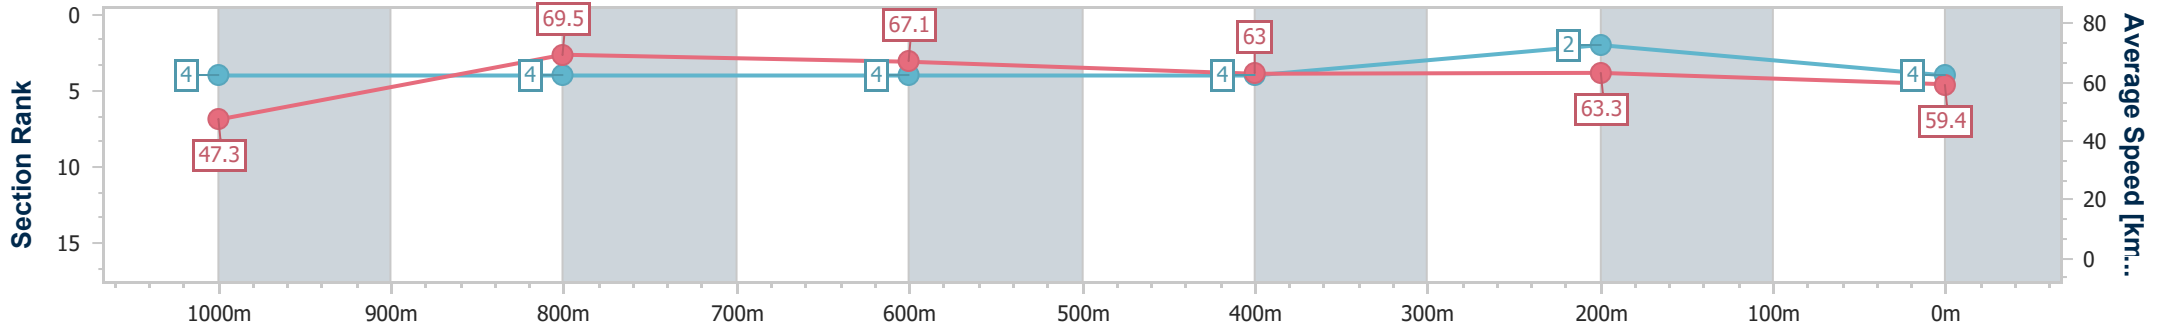

Doomben QLD Professional

Race 5: IMPRESSU DARBY McCARTHY - 1110m

20 May 2023 - 14:03

Track Rating: Soft 5, Weather: Fine, Rail Position: +2m Entire Course

BRISBANE RACING CLUB

Section	Overall	1000m	800m	600m	400m	200m
Section Times	1:04.51 [4] (0:08.40)	0:56.11 [4] (0:10.43)	0:45.68 [4] (0:10.80)	0:34.88 [4] (0:11.41)	0:23.47 [4] (0:11.34)	0:12.13 [2] (0:12.13)
Average Speed [km/h]	47.3	69.5	67.1	63.0	63.3	59.4
Top Speed [km/h]	67.5	70.2	68.8	66.1	64.6	63.2
Avg. Dist. to Rail [m]	3.7	2.8	0.8	0.2	0.5	0.4
Avg. Stride Freq. [Hz]	2.4	2.5	2.4	2.4	2.4	2.4
Avg. Stride Length [m]	5.8	7.6	7.6	7.4	7.2	6.9