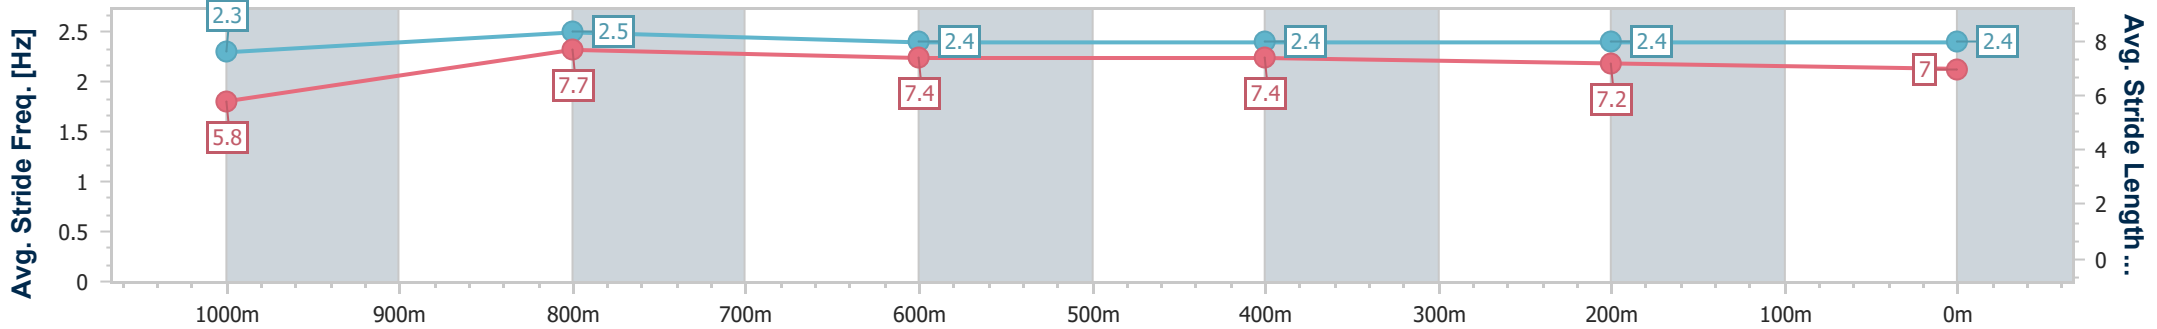

Doomben QLD Professional

Race 5: IMPRESSU DARBY McCARTHY - 1110m

20 May 2023 - 14:03

Track Rating: Soft 5, Weather: Fine, Rail Position: +2m Entire Course

BRISBANE RACING CLUB

Section	Overall	1000m	800m	600m	400m	200m
Section Times	1:04.65 [5] (0:08.48)	0:56.17 [5] (0:10.50)	0:45.67 [5] (0:10.95)	0:34.72 [6] (0:11.27)	0:23.45 [5] (0:11.39)	0:12.06 [6] (0:12.06)
Average Speed [km/h]	46.7	68.6	65.7	63.3	63.0	59.6
Top Speed [km/h]	66.9	70.0	67.4	66.9	64.1	63.5
Avg. Dist. to Rail [m]	2.7	1.0	0.8	1.6	2.0	2.6
Avg. Stride Freq. [Hz]	2.3	2.5	2.4	2.4	2.4	2.4
Avg. Stride Length [m]	5.8	7.7	7.4	7.4	7.2	7.0