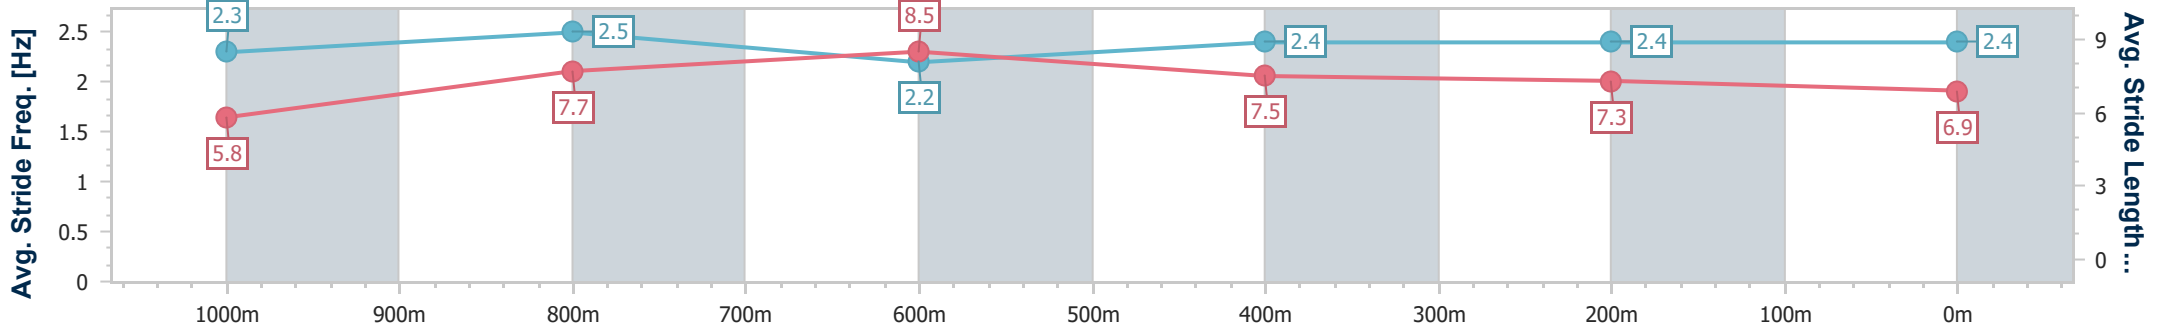

Doomben QLD Professional

Race 5: IMPRESSU DARBY McCARTHY - 1110m

20 May 2023 - 14:03

Track Rating: Soft 5, Weather: Fine, Rail Position: +2m Entire Course

BRISBANE RACING CLUB

Section	Overall	1000m	800m	600m	400m	200m
Section Times	1:04.77 [7] (0:08.81)	0:55.96 [11] (0:10.46)	0:45.50 [8] (0:10.83)	0:34.67 [8] (0:11.23)	0:23.44 [8] (0:11.34)	0:12.10 [7] (0:12.10)
Average Speed [km/h]	45.0	69.3	67.1	64.0	63.5	59.5
Top Speed [km/h]	66.6	70.1	69.2	67.0	64.7	62.7
Avg. Dist. to Rail [m]	6.0	3.1	1.6	0.3	0.7	1.6
Avg. Stride Freq. [Hz]	2.3	2.5	2.2	2.4	2.4	2.4
Avg. Stride Length [m]	5.8	7.7	8.5	7.5	7.3	6.9