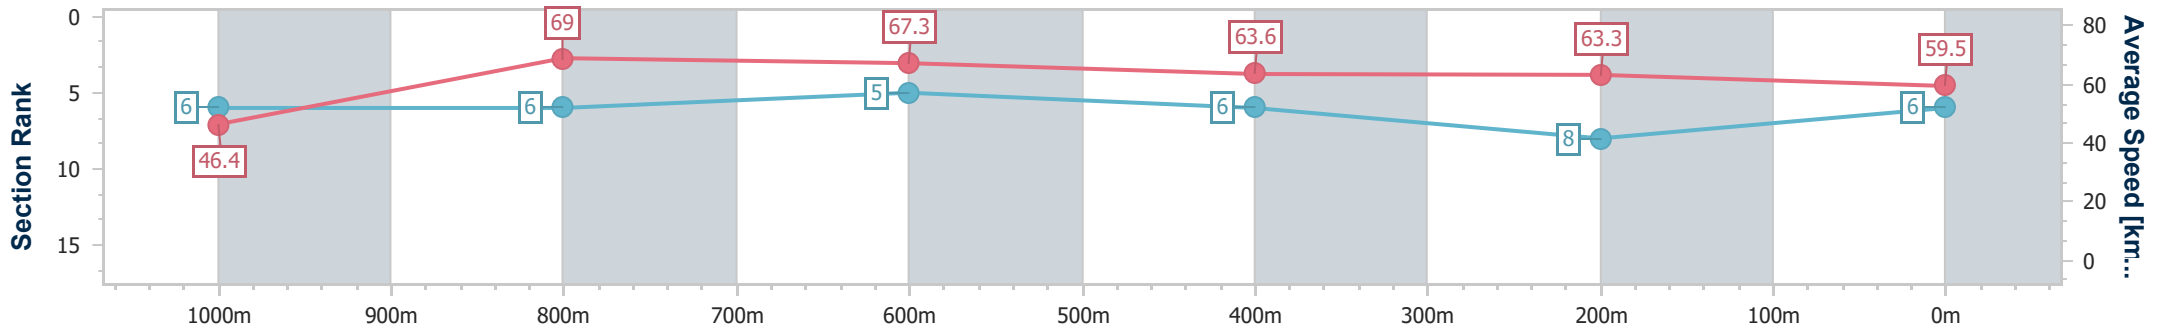

Doomben QLD Professional

Race 5: IMPRESSU DARBY McCARTHY - 1110m

20 May 2023 - 14:03

Track Rating: Soft 5, Weather: Fine, Rail Position: +2m Entire Course

BRISBANE RACING CLUB

Section	Overall	1000m	800m	600m	400m	200m
Section Times	1:04.77 [6] (0:08.56)	0:56.21 [6] (0:10.52)	0:45.69 [6] (0:10.81)	0:34.88 [5] (0:11.38)	0:23.50 [6] (0:11.40)	0:12.10 [8] (0:12.10)
Average Speed [km/h]	46.4	69.0	67.3	63.6	63.3	59.5
Top Speed [km/h]	65.8	70.2	69.1	66.2	64.1	62.4
Avg. Dist. to Rail [m]	5.6	3.5	1.8	0.7	1.6	2.0
Avg. Stride Freq. [Hz]	2.2	2.4	2.3	2.3	2.3	2.3
Avg. Stride Length [m]	6.3	8.0	8.0	7.8	7.7	7.4