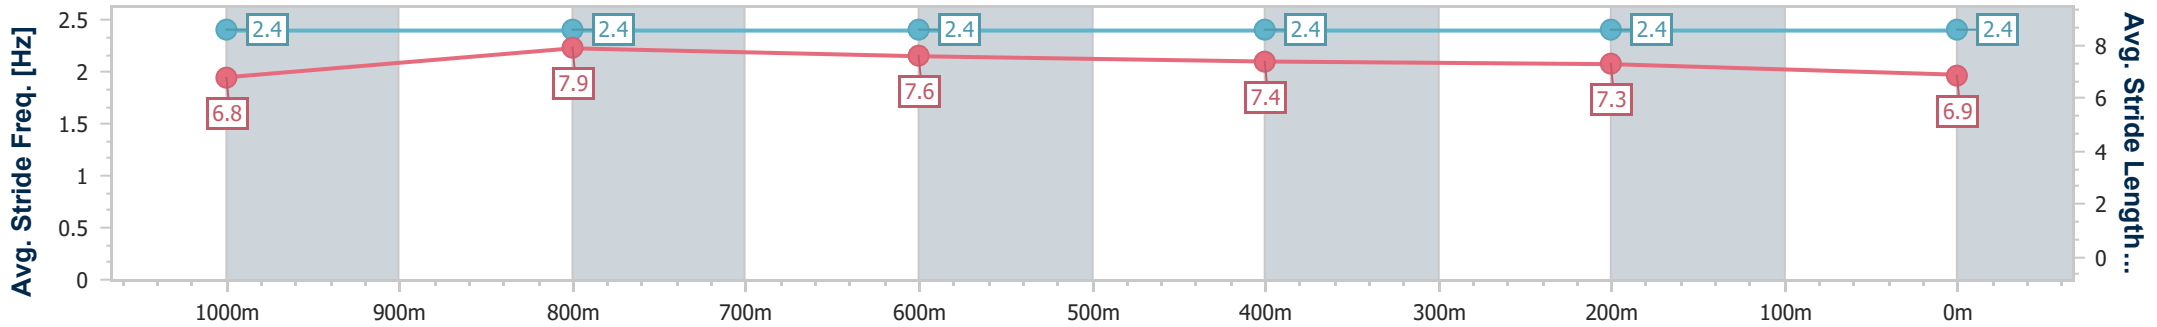

Horse/Jockey Name	Mighty
Final Rank	9
Fastest Section Time (Section)	0:10.59 (1000m)
Top Speed [km/h] (Section)	70.2 (1000m)
Race State	Finished

Doomben QLD Professional
Race 3: CITY PROPERTY SERVICES BILL CARTER STAKES - 1200m
20 May 2023 - 12:54
Track Rating: Soft 6, Weather: Fine, Rail Position: +2m Entire Course

BRISBANE RACING CLUB

Section	Overall	1000m	800m	600m	400m	200m
Section Times	1:10.79 [9] (0:13.77)	0:57.02 [11] (0:10.59)	0:46.43 [10] (0:11.18)	0:35.25 [12] (0:11.58)	0:23.67 [13] (0:11.44)	0:12.23 [12] (0:12.23)
Average Speed [km/h]	58.1	68.5	65.6	63.6	63.3	58.9
Top Speed [km/h]	69.0	70.2	68.4	66.4	65.3	63.7
Avg. Dist. to Rail [m]	5.2	3.0	4.0	3.7	4.6	6.3
Avg. Stride Freq. [Hz]	2.4	2.4	2.4	2.4	2.4	2.4
Avg. Stride Length [m]	6.8	7.9	7.6	7.4	7.3	6.9

- [ ] Ranking at each section and finish
- -.-.- No data available at this section
- NA No data available