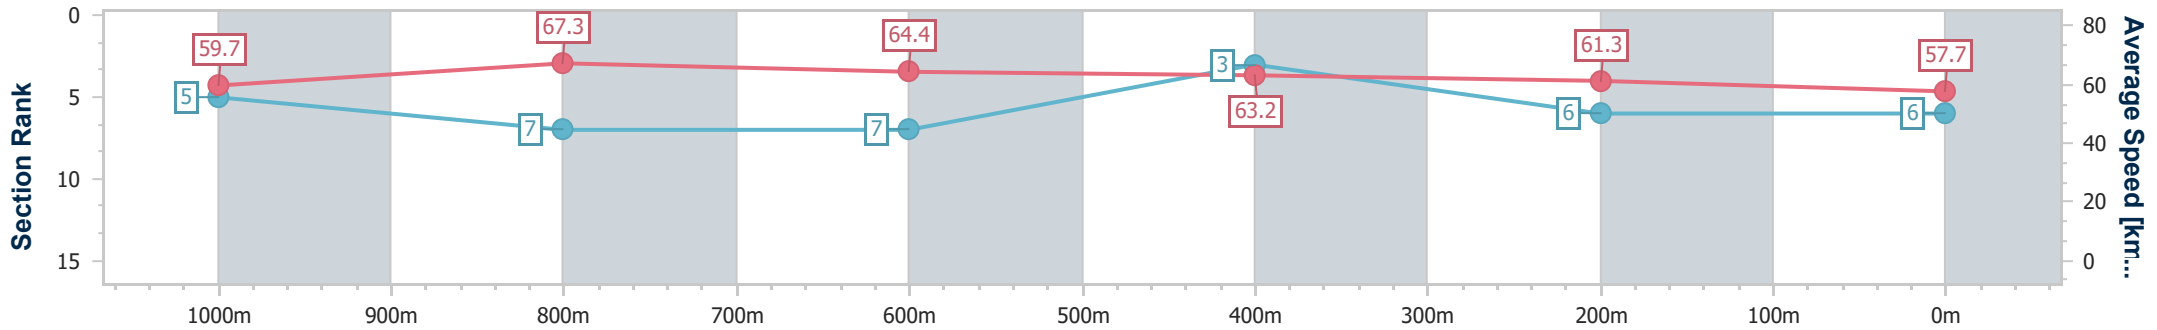

Horse/Jockey Name	Russian Alliance
Final Rank	6
Fastest Section Time (Section)	0:10.65 (1000m)
Top Speed [km/h] (Section)	70.6 (1000m)
Race State	Finished

Doomben QLD Professional
Race 3: CITY PROPERTY SERVICES BILL CARTER STAKES - 1200m
20 May 2023 - 12:54
Track Rating: Soft 6, Weather: Fine, Rail Position: +2m Entire Course

BRISBANE RACING CLUB

Section	Overall	1000m	800m	600m	400m	200m
Section Times	1:10.68 [6] (0:13.41)	0:57.27 [5] (0:10.65)	0:46.62 [7] (0:11.05)	0:35.57 [7] (0:11.25)	0:24.32 [3] (0:11.74)	0:12.58 [6] (0:12.58)
Average Speed [km/h]	59.7	67.3	64.4	63.2	61.3	57.7
Top Speed [km/h]	69.8	70.6	66.8	65.9	63.1	60.9
Avg. Dist. to Rail [m]	1.0	1.8	2.1	1.1	1.2	0.7
Avg. Stride Freq. [Hz]	2.6	2.6	2.5	2.5	2.5	2.4
Avg. Stride Length [m]	6.3	7.3	7.2	7.0	6.8	6.6

- [ ] Ranking at each section and finish
- -.-.- No data available at this section
- NA No data available