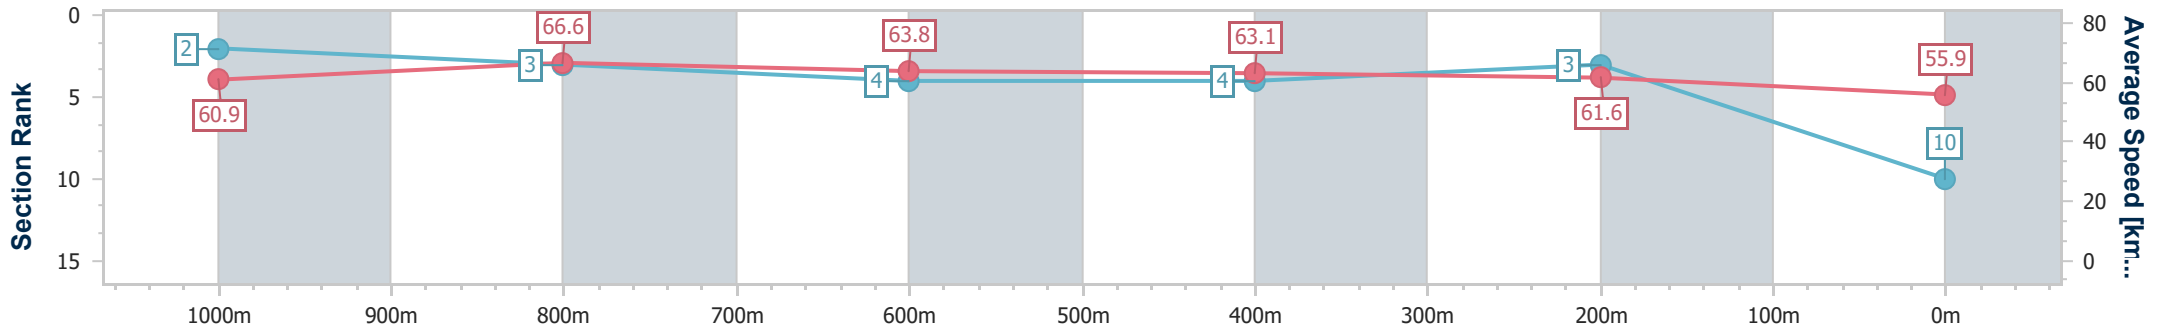

Horse/Jockey Name	She's A Rogue
Final Rank	10
Fastest Section Time (Section)	0:10.61 (1000m)
Top Speed [km/h] (Section)	70.0 (1000m)
Race State	Finished

Doomben QLD Professional
Race 3: CITY PROPERTY SERVICES BILL CARTER STAKES - 1200m
20 May 2023 - 12:54
Track Rating: Soft 6, Weather: Fine, Rail Position: +2m Entire Course

BRISBANE RACING CLUB

Section	Overall	1000m	800m	600m	400m	200m
Section Times	1:10.81 [10] (0:13.12)	0:57.69 [2] (0:10.61)	0:47.08 [3] (0:11.33)	0:35.75 [4] (0:11.34)	0:24.41 [4] (0:11.49)	0:12.92 [3] (0:12.92)
Average Speed [km/h]	60.9	66.6	63.8	63.1	61.6	55.9
Top Speed [km/h]	69.3	70.0	67.8	65.0	64.3	61.7
Avg. Dist. to Rail [m]	4.6	0.3	1.3	1.3	3.1	1.8
Avg. Stride Freq. [Hz]	2.5	2.5	2.4	2.4	2.3	2.3
Avg. Stride Length [m]	6.9	7.5	7.5	7.4	7.3	6.8

- [ ] Ranking at each section and finish
- -.-.- No data available at this section
- NA No data available