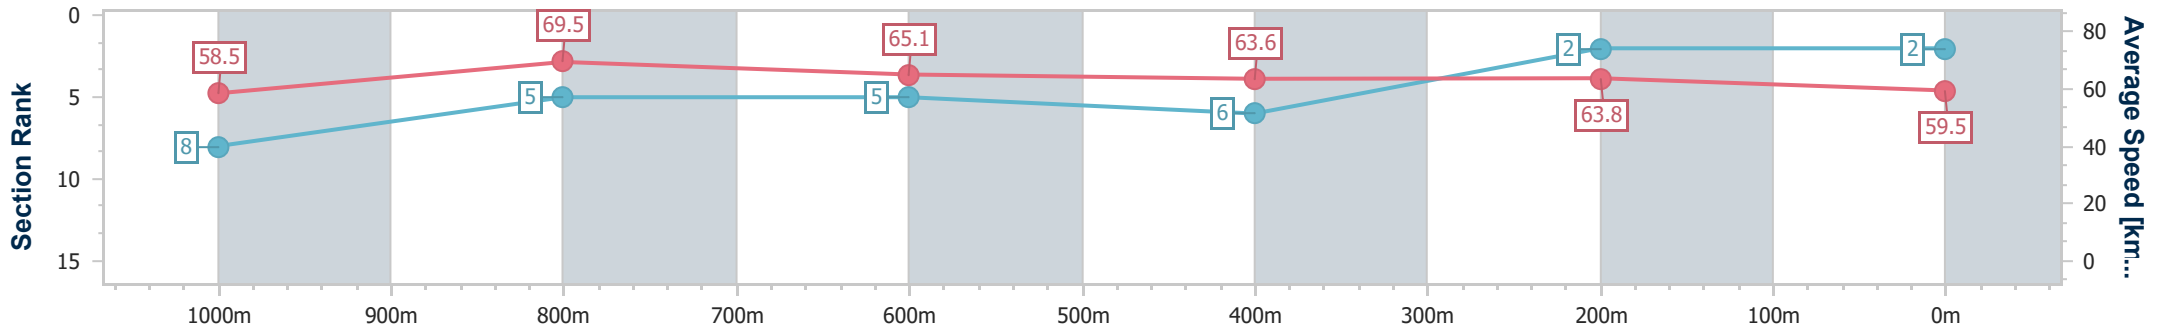

Horse/Jockey Name	Abounding
Final Rank	2
Fastest Section Time (Section)	0:10.34 (1000m)
Top Speed [km/h] (Section)	71.9 (1000m)
Race State	Finished

Doomben QLD Professional
Race 3: CITY PROPERTY SERVICES BILL CARTER STAKES - 1200m
20 May 2023 - 12:54
Track Rating: Soft 6, Weather: Fine, Rail Position: +2m Entire Course

BRISBANE
RACING CLUB

Section	Overall	1000m	800m	600m	400m	200m
Section Times	1:09.92 [2] (0:13.57)	0:56.35 [8] (0:10.34)	0:46.01 [5] (0:11.15)	0:34.86 [5] (0:11.45)	0:23.41 [6] (0:11.28)	0:12.13 [2] (0:12.13)
Average Speed [km/h]	58.5	69.5	65.1	63.6	63.8	59.5
Top Speed [km/h]	69.4	71.9	69.6	65.4	66.2	65.5
Avg. Dist. to Rail [m]	6.2	2.0	2.5	3.1	3.6	0.8
Avg. Stride Freq. [Hz]	2.5	2.5	2.4	2.4	2.4	2.4
Avg. Stride Length [m]	6.5	7.7	7.4	7.5	7.3	7.0

- [ ] Ranking at each section and finish
- -.-.- No data available at this section
- NA No data available