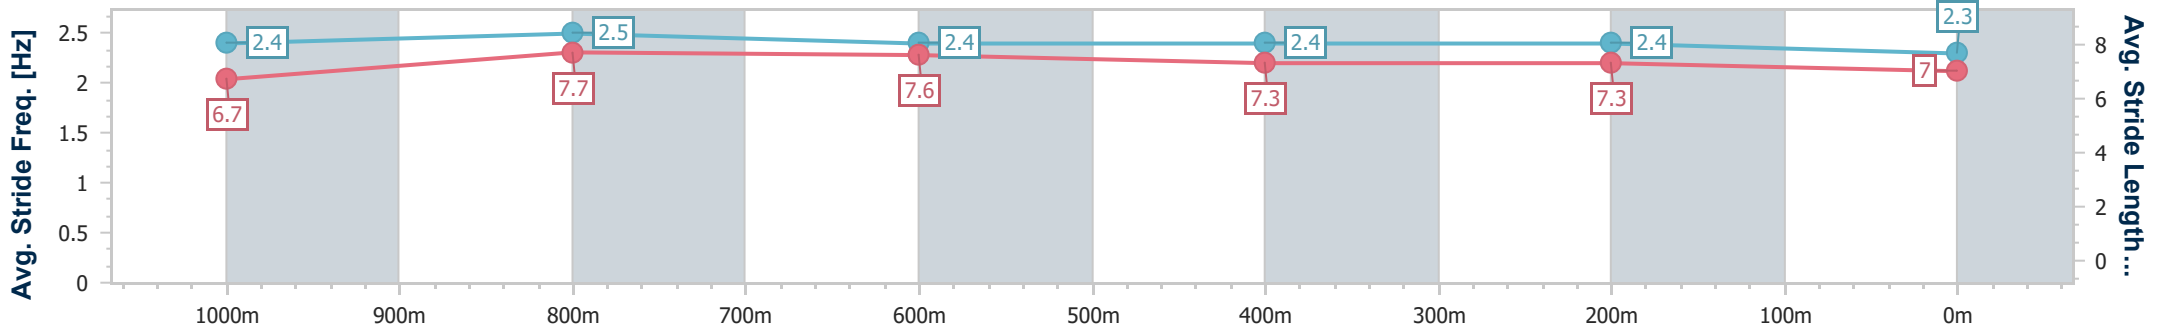

Horse/Jockey Name	Within Reason
Final Rank	8
Fastest Section Time (Section)	0:10.57 (1000m)
Top Speed [km/h] (Section)	70.3 (1000m)
Race State	Finished

Doomben QLD Professional
Race 3: CITY PROPERTY SERVICES BILL CARTER STAKES - 1200m
20 May 2023 - 12:54
Track Rating: Soft 6, Weather: Fine, Rail Position: +2m Entire Course

BRISBANE
RACING CLUB

Section	Overall	1000m	800m	600m	400m	200m
Section Times	1:10.75 [8] (0:14.09)	0:56.66 [13] (0:10.57)	0:46.09 [13] (0:10.99)	0:35.10 [13] (0:11.38)	0:23.72 [12] (0:11.34)	0:12.38 [10] (0:12.38)
Average Speed [km/h]	56.7	68.0	65.1	62.7	63.0	58.5
Top Speed [km/h]	67.6	70.3	67.7	64.7	64.9	64.0
Avg. Dist. to Rail [m]	6.2	0.6	1.1	0.5	1.0	1.7
Avg. Stride Freq. [Hz]	2.4	2.5	2.4	2.4	2.4	2.3
Avg. Stride Length [m]	6.7	7.7	7.6	7.3	7.3	7.0

- [ ] Ranking at each section and finish
- -.-.- No data available at this section
- NA No data available