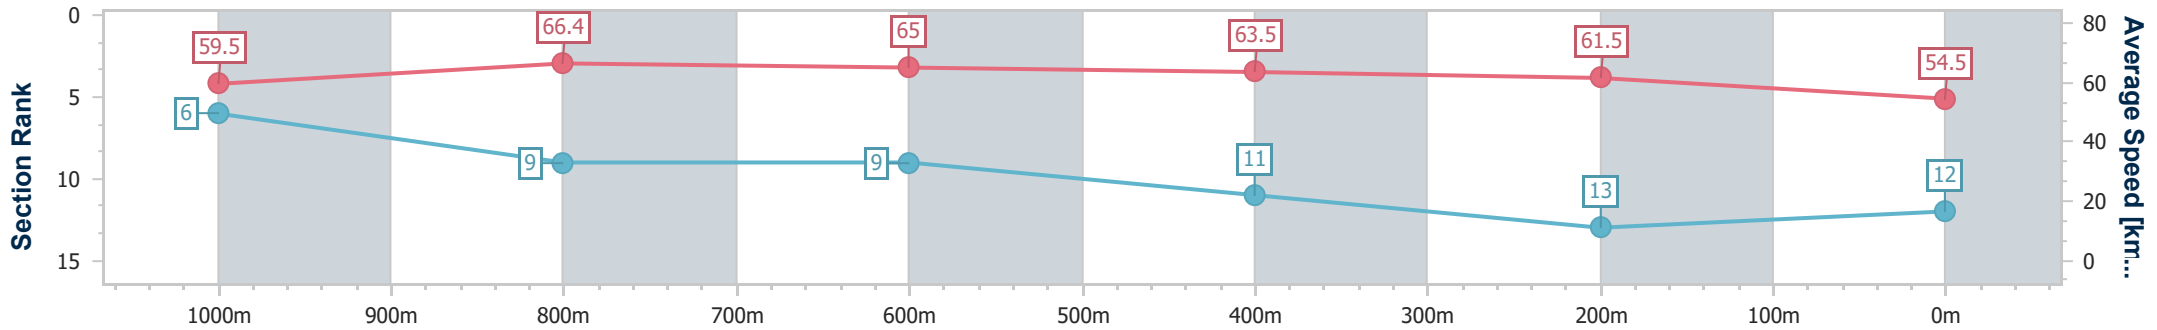

Horse/Jockey Name	Salt Lake Betty
Final Rank	12
Fastest Section Time (Section)	0:10.82 (1000m)
Top Speed [km/h] (Section)	69.4 (1000m)
Race State	Finished

Doomben QLD Professional
Race 3: CITY PROPERTY SERVICES BILL CARTER STAKES - 1200m
20 May 2023 - 12:54
Track Rating: Soft 6, Weather: Fine, Rail Position: +2m Entire Course

BRISBANE RACING CLUB

Section	Overall	1000m	800m	600m	400m	200m
Section Times	1:12.02 [12] (0:13.42)	0:58.60 [6] (0:10.82)	0:47.78 [9] (0:11.15)	0:36.63 [9] (0:11.50)	0:25.13 [11] (0:11.80)	0:13.33 [13] (0:13.33)
Average Speed [km/h]	59.5	66.4	65.0	63.5	61.5	54.5
Top Speed [km/h]	68.9	69.4	68.0	64.9	63.8	60.2
Avg. Dist. to Rail [m]	2.0	2.2	1.8	2.7	2.7	1.5
Avg. Stride Freq. [Hz]	2.5	2.5	2.4	2.4	2.4	2.3
Avg. Stride Length [m]	6.6	7.4	7.5	7.3	7.2	6.7

- [ ] Ranking at each section and finish
- -.-.- No data available at this section
- NA No data available