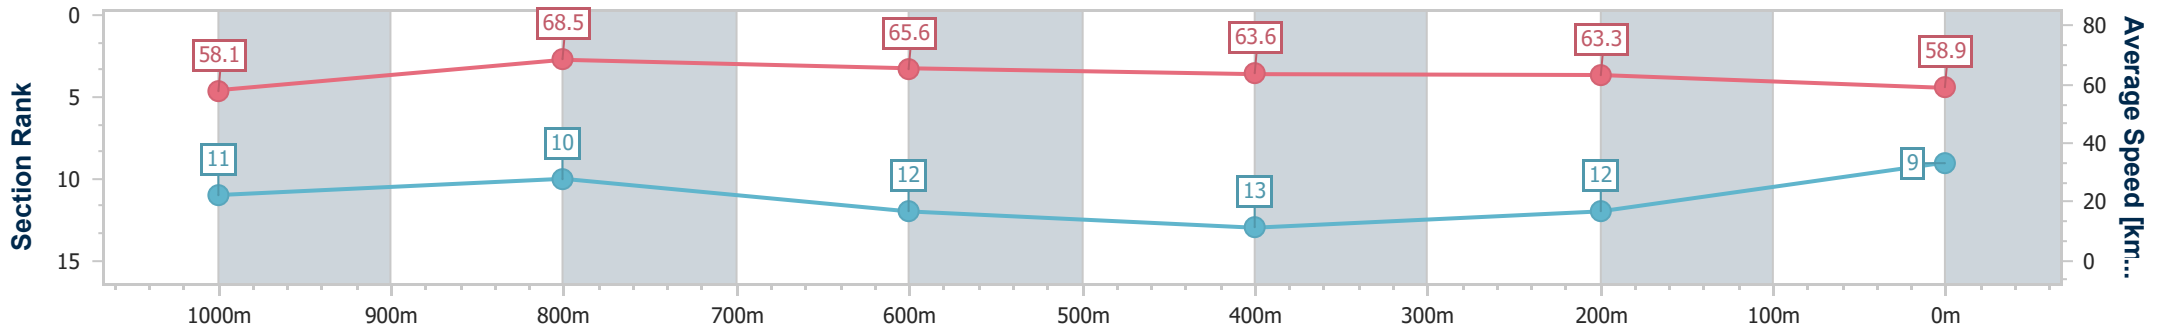

Horse/Jockey Name	Mighty
Final Rank	9
Fastest Section Time (Section)	0:10.59 (1000m)
Top Speed [km/h] (Section)	70.2 (1000m)
Race State	Finished

Doomben QLD Professional
Race 3: CITY PROPERTY SERVICES BILL CARTER STAKES - 1200m
20 May 2023 - 12:54
Track Rating: Soft 6, Weather: Fine, Rail Position: +2m Entire Course

BRISBANE RACING CLUB

Section	Overall	1000m	800m	600m	400m	200m
Section Times	1:10.79 [9] (0:13.77)	0:57.02 [11] (0:10.59)	0:46.43 [10] (0:11.18)	0:35.25 [12] (0:11.58)	0:23.67 [13] (0:11.44)	0:12.23 [12] (0:12.23)
Average Speed [km/h]	58.1	68.5	65.6	63.6	63.3	58.9
Top Speed [km/h]	69.0	70.2	68.4	66.4	65.3	63.7
Avg. Dist. to Rail [m]	5.2	3.0	4.0	3.7	4.6	6.3
Avg. Stride Freq. [Hz]	2.4	2.4	2.4	2.4	2.4	2.4
Avg. Stride Length [m]	6.8	7.9	7.6	7.4	7.3	6.9

- [ ] Ranking at each section and finish
- -.-.- No data available at this section
- NA No data available