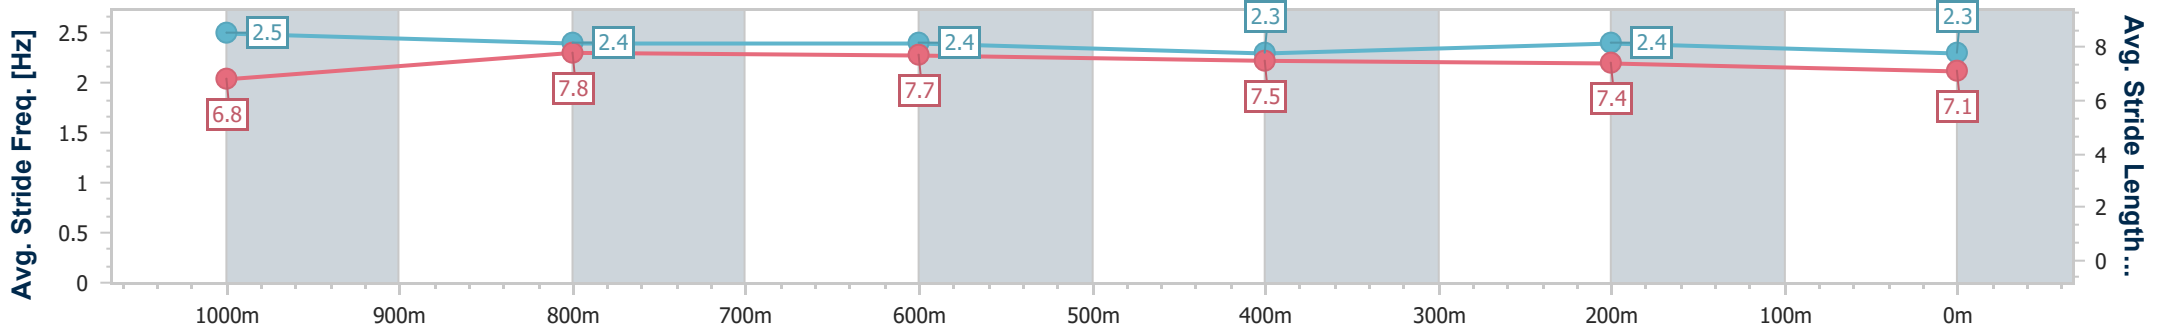

Horse/Jockey Name	Makena
Final Rank	5
Fastest Section Time (Section)	0:10.59 (1000m)
Top Speed [km/h] (Section)	71.1 (1000m)
Race State	Finished

Doomben QLD Professional
Race 3: CITY PROPERTY SERVICES BILL CARTER STAKES - 1200m
20 May 2023 - 12:54
Track Rating: Soft 6, Weather: Fine, Rail Position: +2m Entire Course

BRISBANE
RACING CLUB

Section	Overall	1000m	800m	600m	400m	200m
Section Times	1:10.35 [5] (0:13.21)	0:57.14 [4] (0:10.59)	0:46.55 [4] (0:11.09)	0:35.46 [3] (0:11.51)	0:23.95 [5] (0:11.51)	0:12.44 [4] (0:12.44)
Average Speed [km/h]	60.6	67.9	64.9	63.1	62.4	58.0
Top Speed [km/h]	70.5	71.1	67.8	65.6	64.2	63.1
Avg. Dist. to Rail [m]	6.2	0.8	0.7	1.7	1.8	0.7
Avg. Stride Freq. [Hz]	2.5	2.4	2.4	2.3	2.4	2.3
Avg. Stride Length [m]	6.8	7.8	7.7	7.5	7.4	7.1

- [ ] Ranking at each section and finish
- -.-.- No data available at this section
- NA No data available