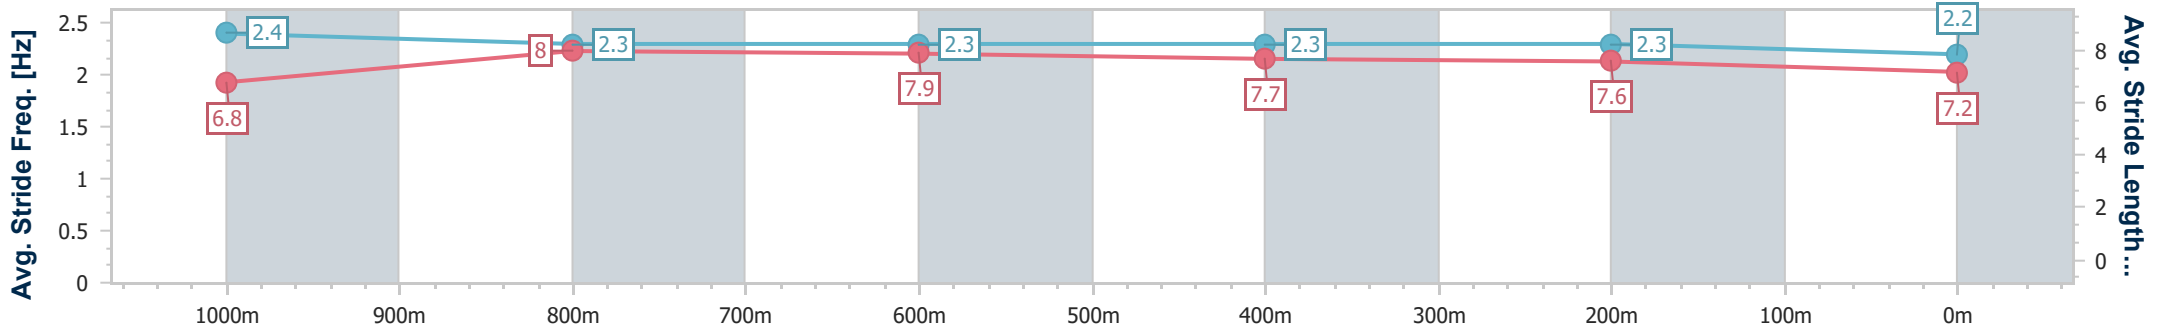

Horse/Jockey Name	Avone
Final Rank	7
Fastest Section Time (Section)	0:10.59 (1000m)
Top Speed [km/h] (Section)	70.4 (1000m)
Race State	Finished

Doomben QLD Professional
Race 3: CITY PROPERTY SERVICES BILL CARTER STAKES - 1200m
20 May 2023 - 12:54
Track Rating: Soft 6, Weather: Fine, Rail Position: +2m Entire Course

BRISBANE
RACING CLUB

Section	Overall	1000m	800m	600m	400m	200m
Section Times	1:10.69 [7] (0:13.46)	0:57.23 [7] (0:10.59)	0:46.64 [6] (0:11.04)	0:35.60 [6] (0:11.53)	0:24.07 [7] (0:11.55)	0:12.52 [7] (0:12.52)
Average Speed [km/h]	58.6	66.5	63.7	62.5	62.1	57.7
Top Speed [km/h]	69.0	70.4	68.2	65.3	63.9	62.6
Avg. Dist. to Rail [m]	2.3	0.7	0.8	1.9	0.8	1.2
Avg. Stride Freq. [Hz]	2.4	2.3	2.3	2.3	2.3	2.2
Avg. Stride Length [m]	6.8	8.0	7.9	7.7	7.6	7.2

- [ ] Ranking at each section and finish
- -.-.- No data available at this section
- NA No data available