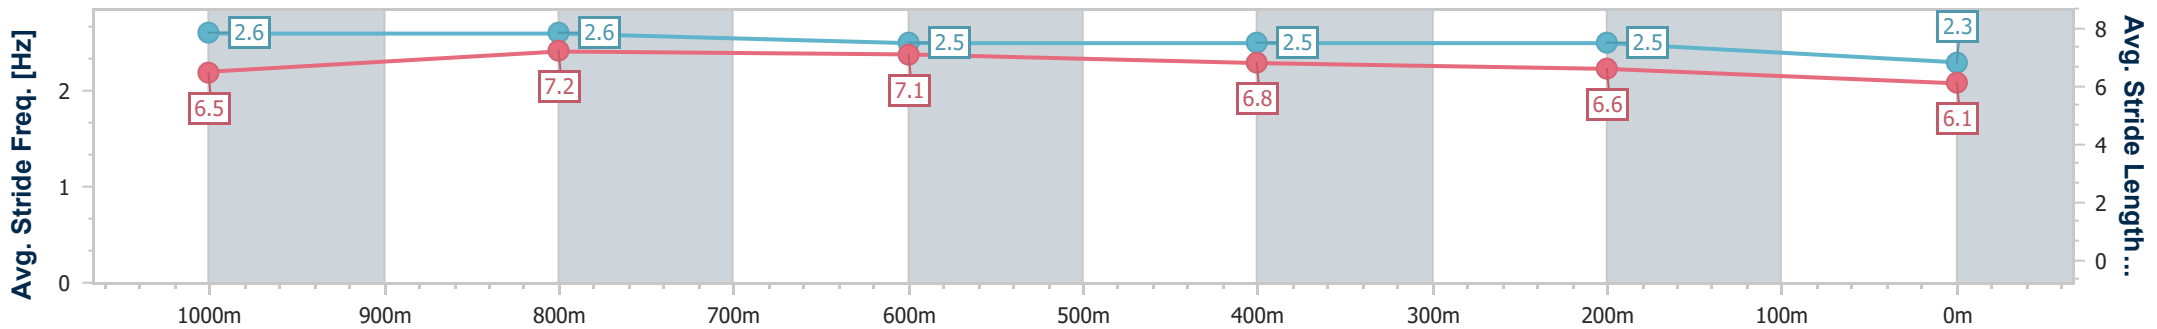

Horse/Jockey Name	Szabo
Final Rank	13
Fastest Section Time (Section)	0:10.32 (1000m)
Top Speed [km/h] (Section)	73.5 (1000m)
Race State	Finished

Doomben QLD Professional
Race 3: CITY PROPERTY SERVICES BILL CARTER STAKES - 1200m

20 May 2023 - 12:54
Track Rating: Soft 6, Weather: Fine, Rail Position: +2m Entire Course

BRISBANE RACING CLUB

Section	Overall	1000m	800m	600m	400m	200m
Section Times	1:12.36 [13] (0:12.90)	0:59.46 [1] (0:10.32)	0:49.14 [1] (0:11.07)	0:38.07 [1] (0:11.71)	0:26.36 [1] (0:12.24)	0:14.12 [8] (0:14.12)
Average Speed [km/h]	62.3	68.1	64.6	61.6	58.9	51.2
Top Speed [km/h]	72.4	73.5	67.3	65.0	61.1	58.1
Avg. Dist. to Rail [m]	11.7	2.6	0.5	1.4	1.7	2.9
Avg. Stride Freq. [Hz]	2.6	2.6	2.5	2.5	2.5	2.3
Avg. Stride Length [m]	6.5	7.2	7.1	6.8	6.6	6.1

- [ ] Ranking at each section and finish
- -.-.- No data available at this section
- NA No data available