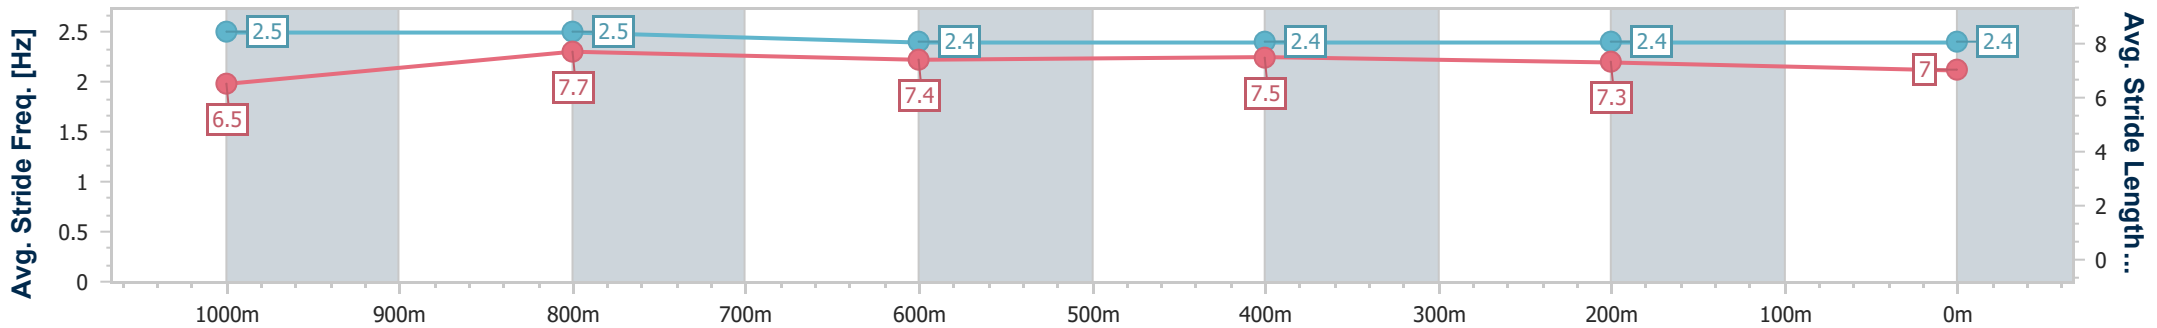

Horse/Jockey Name	Abounding
Final Rank	2
Fastest Section Time (Section)	0:10.34 (1000m)
Top Speed [km/h] (Section)	71.9 (1000m)
Race State	Finished

Doomben QLD Professional
Race 3: CITY PROPERTY SERVICES BILL CARTER STAKES - 1200m
20 May 2023 - 12:54
Track Rating: Soft 6, Weather: Fine, Rail Position: +2m Entire Course

BRISBANE
RACING CLUB

Section	Overall	1000m	800m	600m	400m	200m
Section Times	1:09.92 [2] (0:13.57)	0:56.35 [8] (0:10.34)	0:46.01 [5] (0:11.15)	0:34.86 [5] (0:11.45)	0:23.41 [6] (0:11.28)	0:12.13 [2] (0:12.13)
Average Speed [km/h]	58.5	69.5	65.1	63.6	63.8	59.5
Top Speed [km/h]	69.4	71.9	69.6	65.4	66.2	65.5
Avg. Dist. to Rail [m]	6.2	2.0	2.5	3.1	3.6	0.8
Avg. Stride Freq. [Hz]	2.5	2.5	2.4	2.4	2.4	2.4
Avg. Stride Length [m]	6.5	7.7	7.4	7.5	7.3	7.0

- [ ] Ranking at each section and finish
- -.-.- No data available at this section
- NA No data available