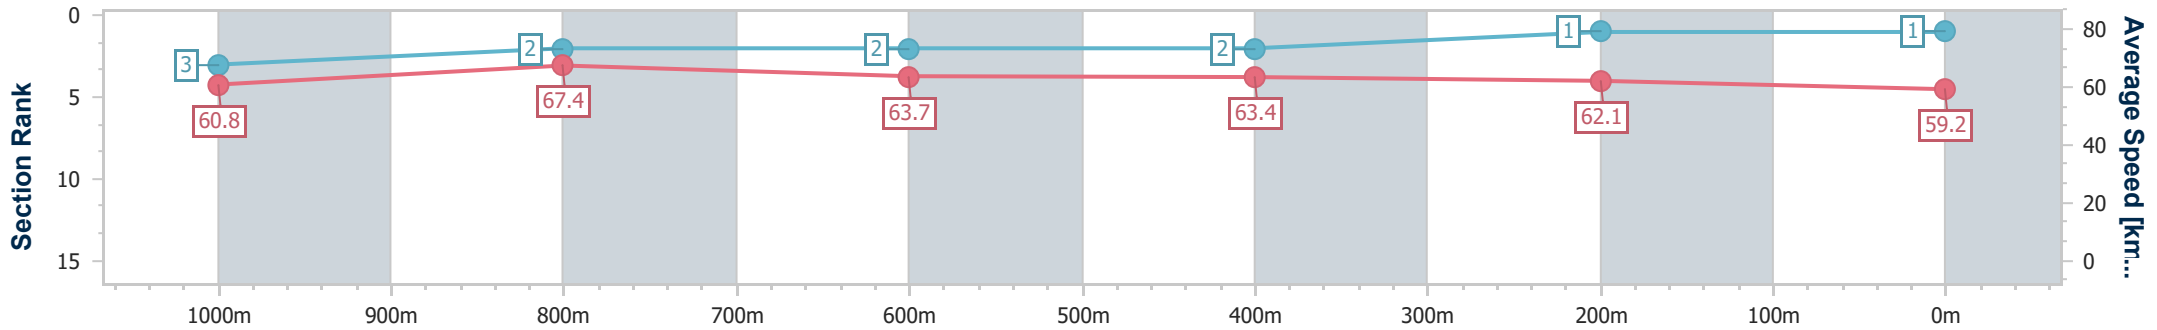

BRISBANE RACING CLUB

Section	Overall	1000m	800m	600m	400m	200m
Section Times	1:09.87 [1] (0:13.15)	0:56.72 [3] (0:10.56)	0:46.16 [2] (0:11.09)	0:35.07 [2] (0:11.45)	0:23.62 [2] (0:11.40)	0:12.22 [1] (0:12.22)
Average Speed [km/h]	60.8	67.4	63.7	63.4	62.1	59.2
Top Speed [km/h]	71.3	71.8	67.6	65.7	64.4	63.9
Avg. Dist. to Rail [m]	9.8	2.2	0.4	0.7	1.6	1.6
Avg. Stride Freq. [Hz]	2.5	2.4	2.4	2.3	2.4	2.3
Avg. Stride Length [m]	6.7	7.7	7.5	7.6	7.2	7.0