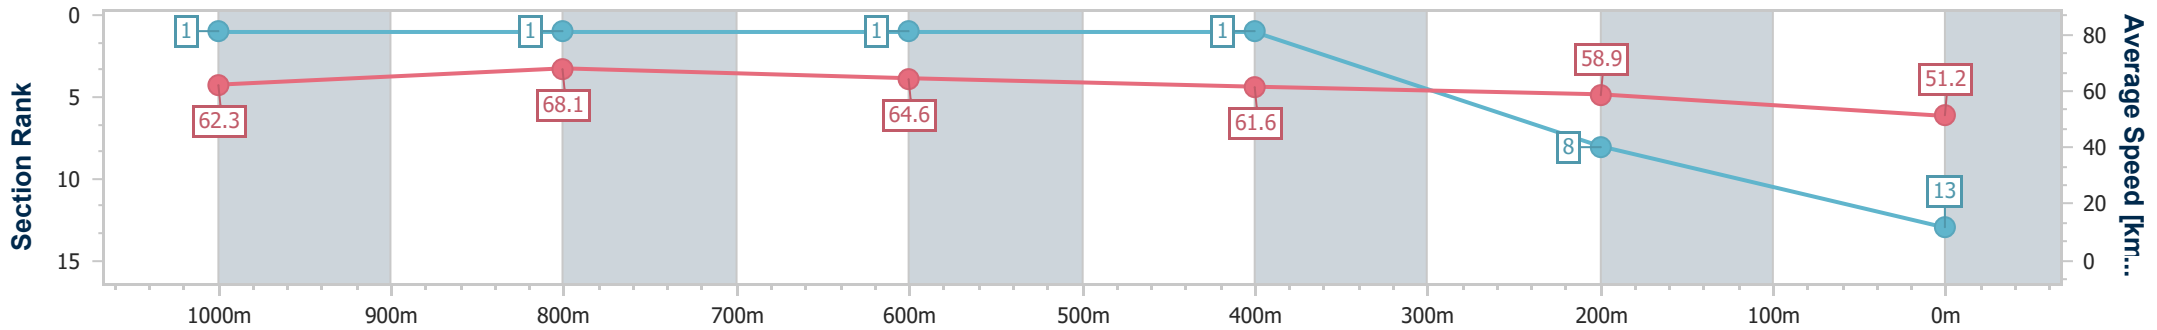

Horse/Jockey Name	Szabo
Final Rank	13
Fastest Section Time (Section)	0:10.32 (1000m)
Top Speed [km/h] (Section)	73.5 (1000m)
Race State	Finished

Doomben QLD Professional
Race 3: CITY PROPERTY SERVICES BILL CARTER STAKES - 1200m

20 May 2023 - 12:54
Track Rating: Soft 6, Weather: Fine, Rail Position: +2m Entire Course

BRISBANE RACING CLUB

Section	Overall	1000m	800m	600m	400m	200m
Section Times	1:12.36 [13] (0:12.90)	0:59.46 [1] (0:10.32)	0:49.14 [1] (0:11.07)	0:38.07 [1] (0:11.71)	0:26.36 [1] (0:12.24)	0:14.12 [8] (0:14.12)
Average Speed [km/h]	62.3	68.1	64.6	61.6	58.9	51.2
Top Speed [km/h]	72.4	73.5	67.3	65.0	61.1	58.1
Avg. Dist. to Rail [m]	11.7	2.6	0.5	1.4	1.7	2.9
Avg. Stride Freq. [Hz]	2.6	2.6	2.5	2.5	2.5	2.3
Avg. Stride Length [m]	6.5	7.2	7.1	6.8	6.6	6.1

- [ ] Ranking at each section and finish
- -.-.- No data available at this section
- NA No data available