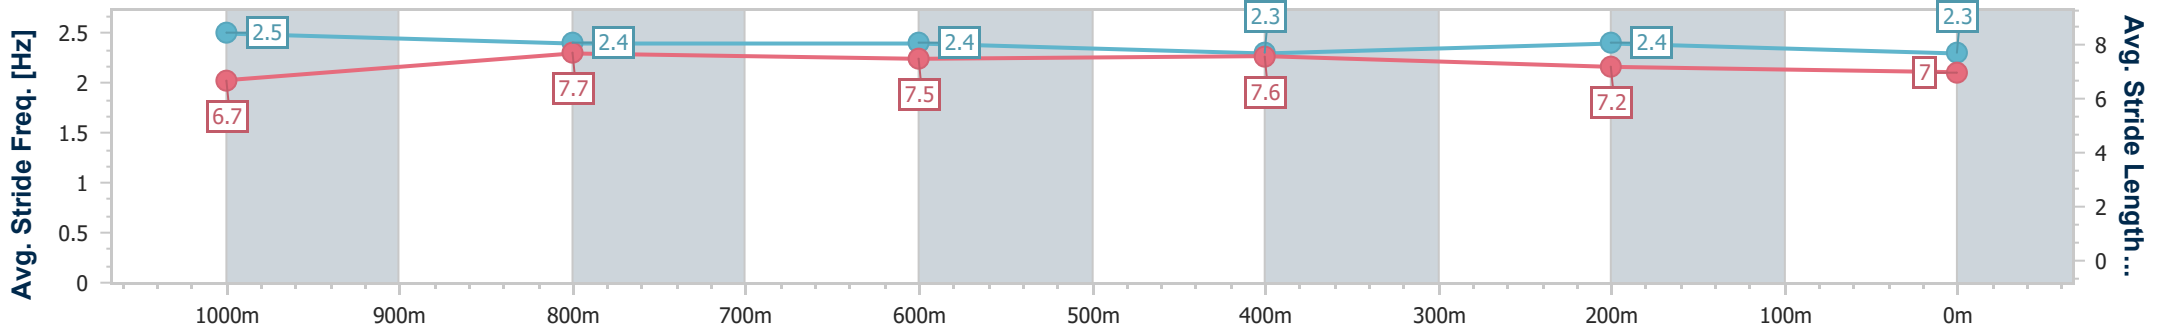

BRISBANE RACING CLUB

Section	Overall	1000m	800m	600m	400m	200m
Section Times	1:09.87 [1] (0:13.15)	0:56.72 [3] (0:10.56)	0:46.16 [2] (0:11.09)	0:35.07 [2] (0:11.45)	0:23.62 [2] (0:11.40)	0:12.22 [1] (0:12.22)
Average Speed [km/h]	60.8	67.4	63.7	63.4	62.1	59.2
Top Speed [km/h]	71.3	71.8	67.6	65.7	64.4	63.9
Avg. Dist. to Rail [m]	9.8	2.2	0.4	0.7	1.6	1.6
Avg. Stride Freq. [Hz]	2.5	2.4	2.4	2.3	2.4	2.3
Avg. Stride Length [m]	6.7	7.7	7.5	7.6	7.2	7.0