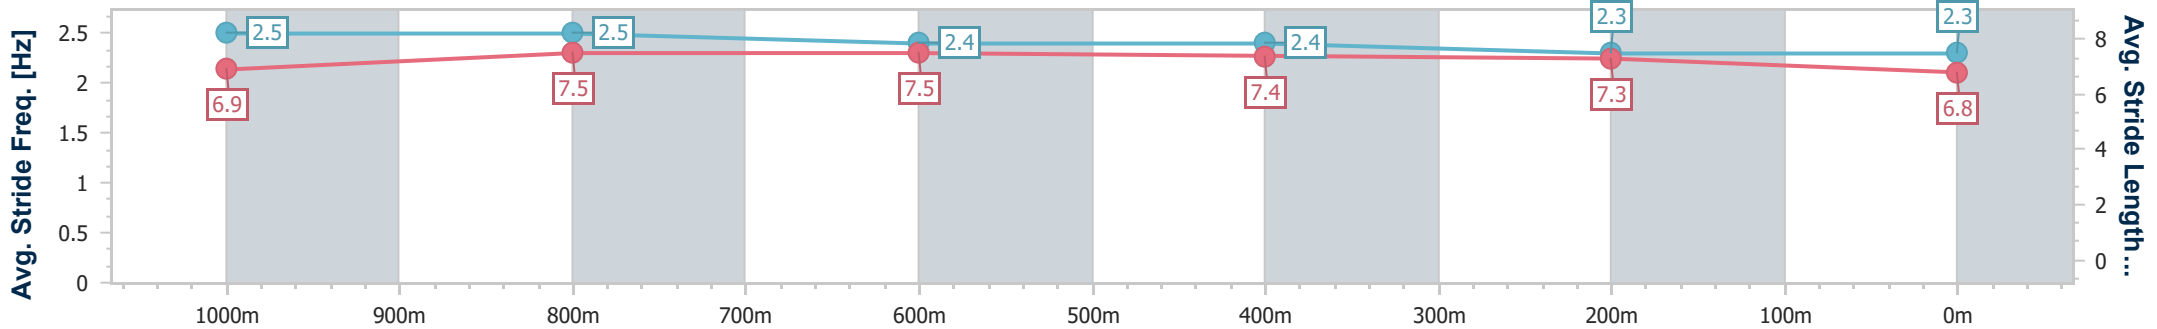

Horse/Jockey Name	She's A Rogue
Final Rank	10
Fastest Section Time (Section)	0:10.61 (1000m)
Top Speed [km/h] (Section)	70.0 (1000m)
Race State	Finished

Doomben QLD Professional
Race 3: CITY PROPERTY SERVICES BILL CARTER STAKES - 1200m
20 May 2023 - 12:54
Track Rating: Soft 6, Weather: Fine, Rail Position: +2m Entire Course

BRISBANE RACING CLUB

Section	Overall	1000m	800m	600m	400m	200m
Section Times	1:10.81 [10] (0:13.12)	0:57.69 [2] (0:10.61)	0:47.08 [3] (0:11.33)	0:35.75 [4] (0:11.34)	0:24.41 [4] (0:11.49)	0:12.92 [3] (0:12.92)
Average Speed [km/h]	60.9	66.6	63.8	63.1	61.6	55.9
Top Speed [km/h]	69.3	70.0	67.8	65.0	64.3	61.7
Avg. Dist. to Rail [m]	4.6	0.3	1.3	1.3	3.1	1.8
Avg. Stride Freq. [Hz]	2.5	2.5	2.4	2.4	2.3	2.3
Avg. Stride Length [m]	6.9	7.5	7.5	7.4	7.3	6.8

- [ ] Ranking at each section and finish
- -.-.- No data available at this section
- NA No data available