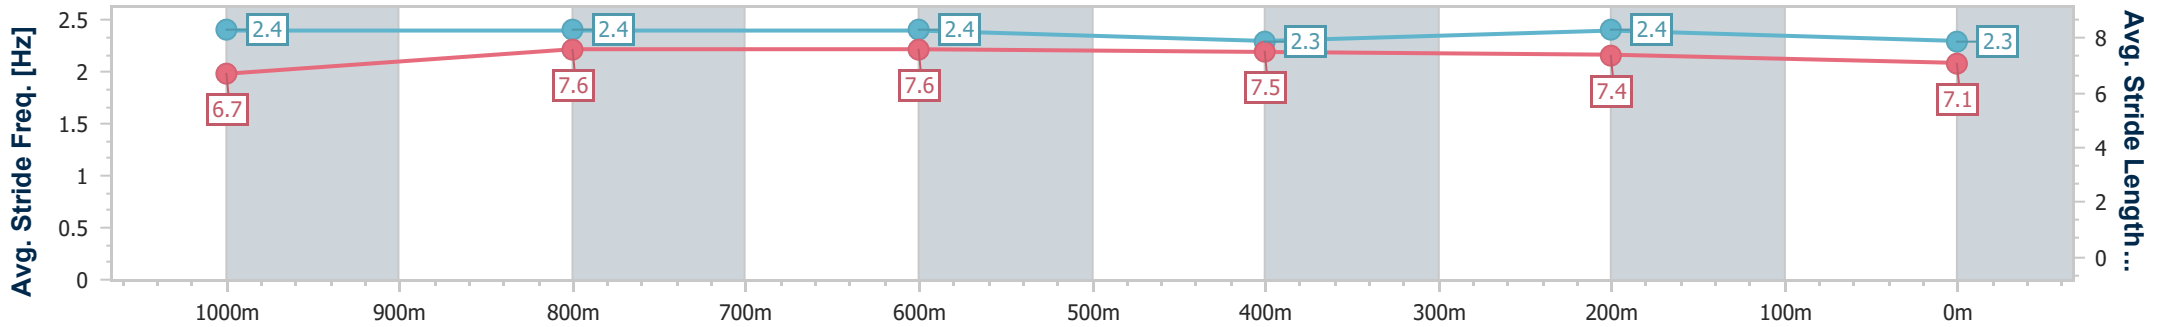

Horse/Jockey Name	Certainlycan
Final Rank	3
Fastest Section Time (Section)	0:10.63 (1000m)
Top Speed [km/h] (Section)	70.6 (1000m)
Race State	Finished

Doomben QLD Professional
Race 3: CITY PROPERTY SERVICES BILL CARTER STAKES - 1200m
20 May 2023 - 12:54
Track Rating: Soft 6, Weather: Fine, Rail Position: +2m Entire Course

BRISBANE RACING CLUB

Section	Overall	1000m	800m	600m	400m	200m
Section Times	1:10.30 [3] (0:13.60)	0:56.70 [9] (0:10.63)	0:46.07 [8] (0:11.03)	0:35.04 [8] (0:11.41)	0:23.63 [8] (0:11.37)	0:12.26 [5] (0:12.26)
Average Speed [km/h]	58.7	66.1	65.7	63.7	63.5	59.0
Top Speed [km/h]	69.0	70.6	68.0	66.0	65.1	63.9
Avg. Dist. to Rail [m]	3.8	0.4	1.7	2.2	3.8	4.0
Avg. Stride Freq. [Hz]	2.4	2.4	2.4	2.3	2.4	2.3
Avg. Stride Length [m]	6.7	7.6	7.6	7.5	7.4	7.1

- [ ] Ranking at each section and finish
- -.-.- No data available at this section
- NA No data available