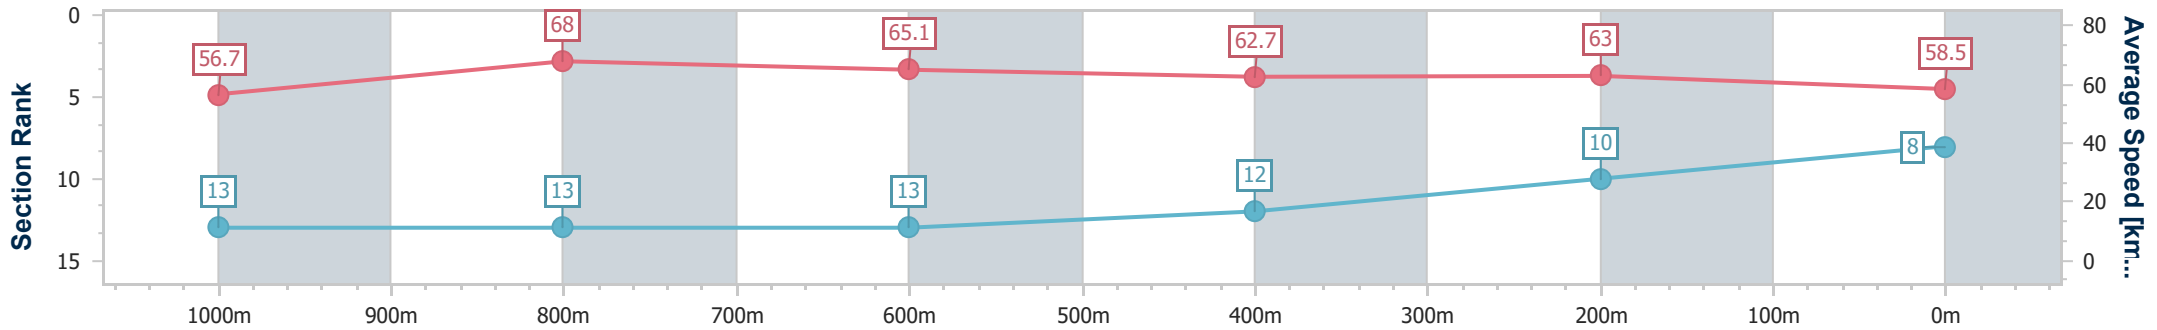

Horse/Jockey Name	Within Reason
Final Rank	8
Fastest Section Time (Section)	0:10.57 (1000m)
Top Speed [km/h] (Section)	70.3 (1000m)
Race State	Finished

Doomben QLD Professional
Race 3: CITY PROPERTY SERVICES BILL CARTER STAKES - 1200m
20 May 2023 - 12:54
Track Rating: Soft 6, Weather: Fine, Rail Position: +2m Entire Course

BRISBANE
RACING CLUB

Section	Overall	1000m	800m	600m	400m	200m
Section Times	1:10.75 [8] (0:14.09)	0:56.66 [13] (0:10.57)	0:46.09 [13] (0:10.99)	0:35.10 [13] (0:11.38)	0:23.72 [12] (0:11.34)	0:12.38 [10] (0:12.38)
Average Speed [km/h]	56.7	68.0	65.1	62.7	63.0	58.5
Top Speed [km/h]	67.6	70.3	67.7	64.7	64.9	64.0
Avg. Dist. to Rail [m]	6.2	0.6	1.1	0.5	1.0	1.7
Avg. Stride Freq. [Hz]	2.4	2.5	2.4	2.4	2.4	2.3
Avg. Stride Length [m]	6.7	7.7	7.6	7.3	7.3	7.0

- [ ] Ranking at each section and finish
- -.-.- No data available at this section
- NA No data available