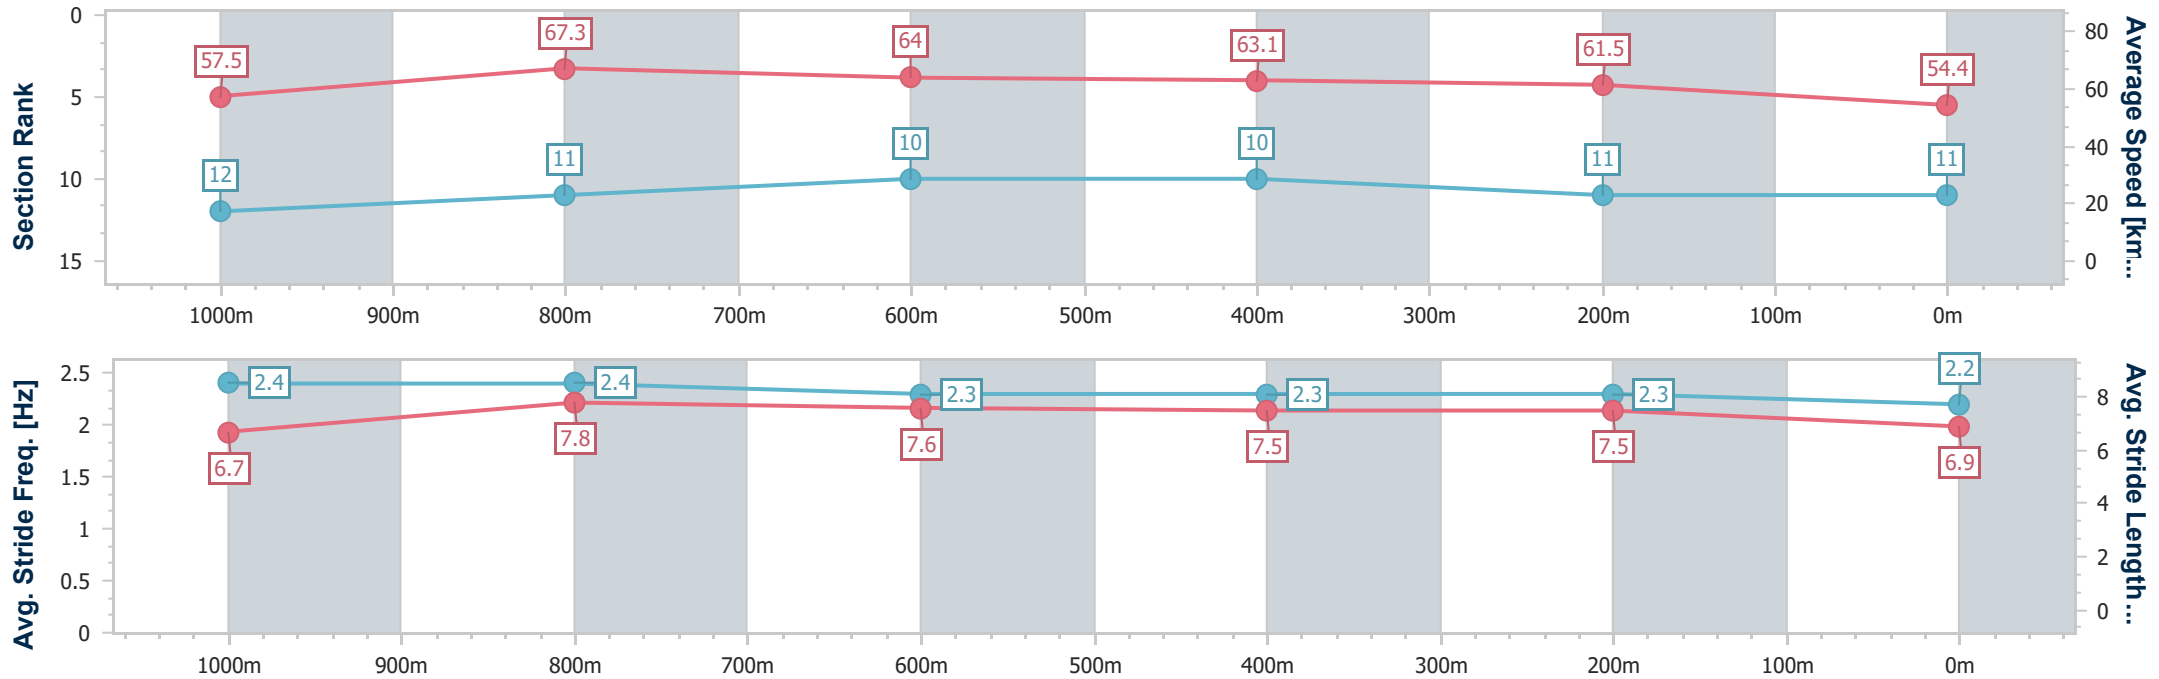

- [] Ranking at each section and finish
- .-.- No data available at this section
- NA No data available

Horse/Jockey Name	She's A Rogue
Final Rank	10
Fastest Section Time (Section)	0:10.61 (1000m)
Top Speed [km/h] (Section)	70.0 (1000m)
Race State	Finished

Doomben QLD Professional
Race 3: CITY PROPERTY SERVICES BILL CARTER STAKES - 1200m
 20 May 2023 - 12:54
 Track Rating: Soft 6, Weather: Fine, Rail Position: +2m Entire Course

BRISBANE RACING CLUB

Section	Overall	1000m	800m	600m	400m	200m
Section Times	1:10.81 [10] (0:13.12)	0:57.69 [2] (0:10.61)	0:47.08 [3] (0:11.33)	0:35.75 [4] (0:11.34)	0:24.41 [4] (0:11.49)	0:12.92 [3] (0:12.92)
Average Speed [km/h]	60.9	66.6	63.8	63.1	61.6	55.9
Top Speed [km/h]	69.3	70.0	67.8	65.0	64.3	61.7
Avg. Dist. to Rail [m]	4.6	0.3	1.3	1.3	3.1	1.8
Avg. Stride Freq. [Hz]	2.5	2.5	2.4	2.4	2.3	2.3
Avg. Stride Length [m]	6.9	7.5	7.5	7.4	7.3	6.8

- [] Ranking at each section and finish
- .-.- No data available at this section
- NA No data available

Horse/Jockey Name	Party For Two
Final Rank	11
Fastest Section Time (Section)	0:10.58 (1000m)
Top Speed [km/h] (Section)	71.9 (1000m)
Race State	Finished

Doomben QLD Professional
Race 3: CITY PROPERTY SERVICES BILL CARTER STAKES - 1200m
 20 May 2023 - 12:54
 Track Rating: Soft 6, Weather: Fine, Rail Position: +2m Entire Course

BRISBANE RACING CLUB

Section	Overall	1000m	800m	600m	400m	200m
Section Times	1:11.65 [11] (0:13.78)	0:57.87 [12] (0:10.58)	0:47.29 [11] (0:11.09)	0:36.20 [10] (0:11.40)	0:24.80 [10] (0:11.63)	0:13.17 [11] (0:13.17)
Average Speed [km/h]	57.5	67.3	64.0	63.1	61.5	54.4
Top Speed [km/h]	69.8	71.9	67.3	65.4	64.1	61.1
Avg. Dist. to Rail [m]	0.9	0.8	0.9	0.6	1.2	4.1
Avg. Stride Freq. [Hz]	2.4	2.4	2.3	2.3	2.3	2.2
Avg. Stride Length [m]	6.7	7.8	7.6	7.5	7.5	6.9