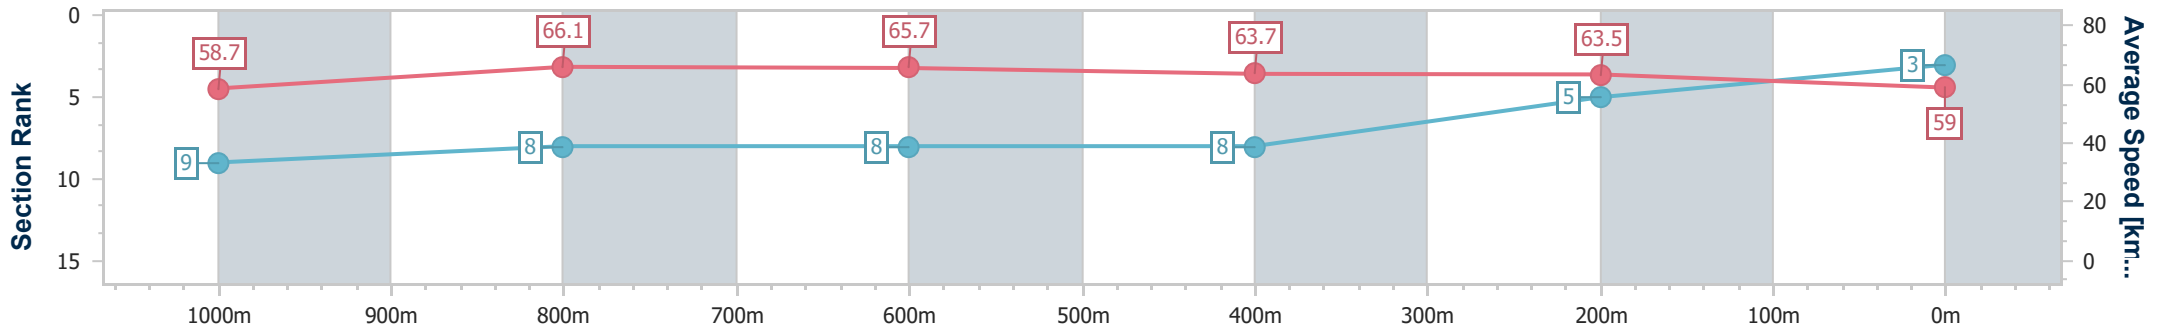

Horse/Jockey Name	Certainlycan
Final Rank	3
Fastest Section Time (Section)	0:10.63 (1000m)
Top Speed [km/h] (Section)	70.6 (1000m)
Race State	Finished

Doomben QLD Professional
Race 3: CITY PROPERTY SERVICES BILL CARTER STAKES - 1200m
20 May 2023 - 12:54
Track Rating: Soft 6, Weather: Fine, Rail Position: +2m Entire Course

BRISBANE RACING CLUB

Section	Overall	1000m	800m	600m	400m	200m
Section Times	1:10.30 [3] (0:13.60)	0:56.70 [9] (0:10.63)	0:46.07 [8] (0:11.03)	0:35.04 [8] (0:11.41)	0:23.63 [8] (0:11.37)	0:12.26 [5] (0:12.26)
Average Speed [km/h]	58.7	66.1	65.7	63.7	63.5	59.0
Top Speed [km/h]	69.0	70.6	68.0	66.0	65.1	63.9
Avg. Dist. to Rail [m]	3.8	0.4	1.7	2.2	3.8	4.0
Avg. Stride Freq. [Hz]	2.4	2.4	2.4	2.3	2.4	2.3
Avg. Stride Length [m]	6.7	7.6	7.6	7.5	7.4	7.1

- [ ] Ranking at each section and finish
- -.-.- No data available at this section
- NA No data available