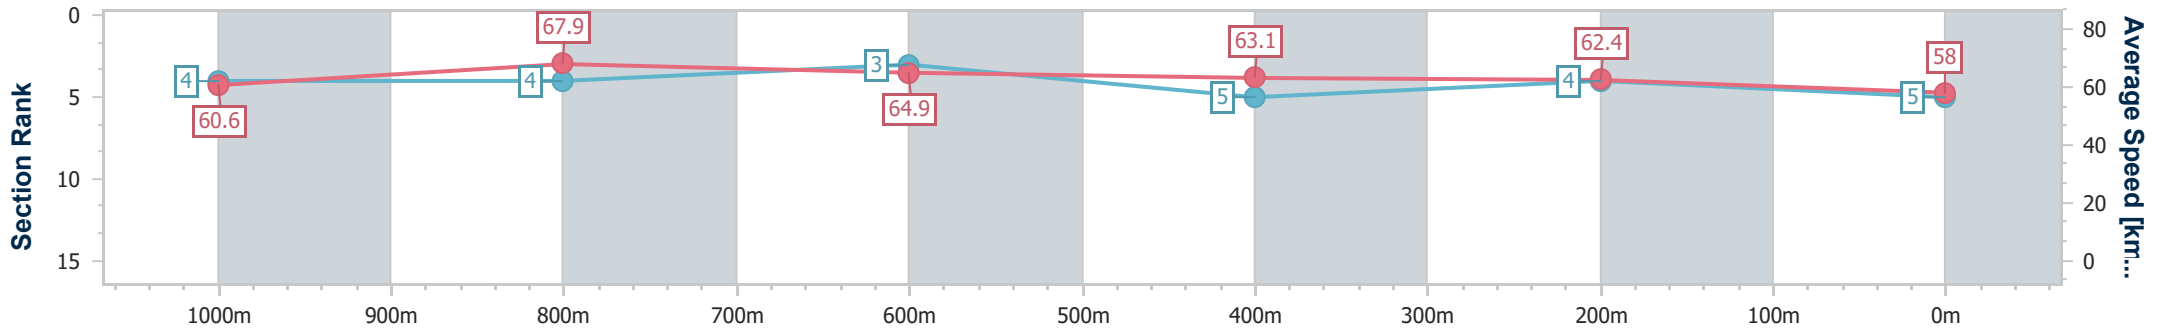

Horse/Jockey Name	Makena
Final Rank	5
Fastest Section Time (Section)	0:10.59 (1000m)
Top Speed [km/h] (Section)	71.1 (1000m)
Race State	Finished

Doomben QLD Professional
Race 3: CITY PROPERTY SERVICES BILL CARTER STAKES - 1200m
20 May 2023 - 12:54
Track Rating: Soft 6, Weather: Fine, Rail Position: +2m Entire Course

BRISBANE
RACING CLUB

Section	Overall	1000m	800m	600m	400m	200m
Section Times	1:10.35 [5] (0:13.21)	0:57.14 [4] (0:10.59)	0:46.55 [4] (0:11.09)	0:35.46 [3] (0:11.51)	0:23.95 [5] (0:11.51)	0:12.44 [4] (0:12.44)
Average Speed [km/h]	60.6	67.9	64.9	63.1	62.4	58.0
Top Speed [km/h]	70.5	71.1	67.8	65.6	64.2	63.1
Avg. Dist. to Rail [m]	6.2	0.8	0.7	1.7	1.8	0.7
Avg. Stride Freq. [Hz]	2.5	2.4	2.4	2.3	2.4	2.3
Avg. Stride Length [m]	6.8	7.8	7.7	7.5	7.4	7.1

- [ ] Ranking at each section and finish
- -.-.- No data available at this section
- NA No data available