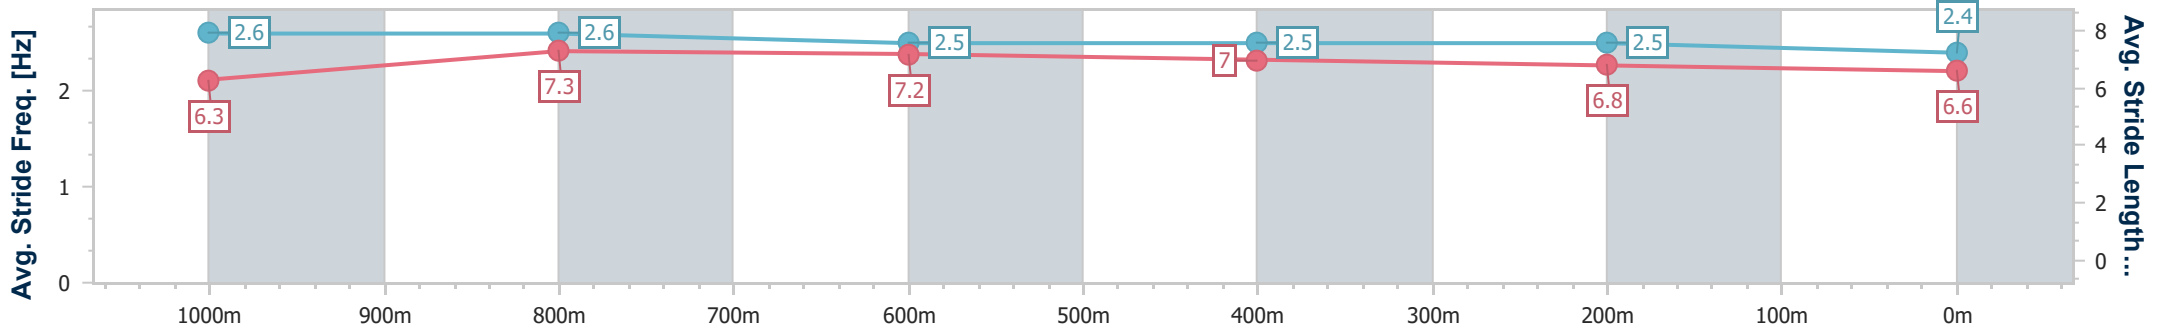

Horse/Jockey Name	Russian Alliance
Final Rank	6
Fastest Section Time (Section)	0:10.65 (1000m)
Top Speed [km/h] (Section)	70.6 (1000m)
Race State	Finished

Doomben QLD Professional
Race 3: CITY PROPERTY SERVICES BILL CARTER STAKES - 1200m
20 May 2023 - 12:54
Track Rating: Soft 6, Weather: Fine, Rail Position: +2m Entire Course

BRISBANE RACING CLUB

Section	Overall	1000m	800m	600m	400m	200m
Section Times	1:10.68 [6] (0:13.41)	0:57.27 [5] (0:10.65)	0:46.62 [7] (0:11.05)	0:35.57 [7] (0:11.25)	0:24.32 [3] (0:11.74)	0:12.58 [6] (0:12.58)
Average Speed [km/h]	59.7	67.3	64.4	63.2	61.3	57.7
Top Speed [km/h]	69.8	70.6	66.8	65.9	63.1	60.9
Avg. Dist. to Rail [m]	1.0	1.8	2.1	1.1	1.2	0.7
Avg. Stride Freq. [Hz]	2.6	2.6	2.5	2.5	2.5	2.4
Avg. Stride Length [m]	6.3	7.3	7.2	7.0	6.8	6.6

- [ ] Ranking at each section and finish
- -.-.- No data available at this section
- NA No data available