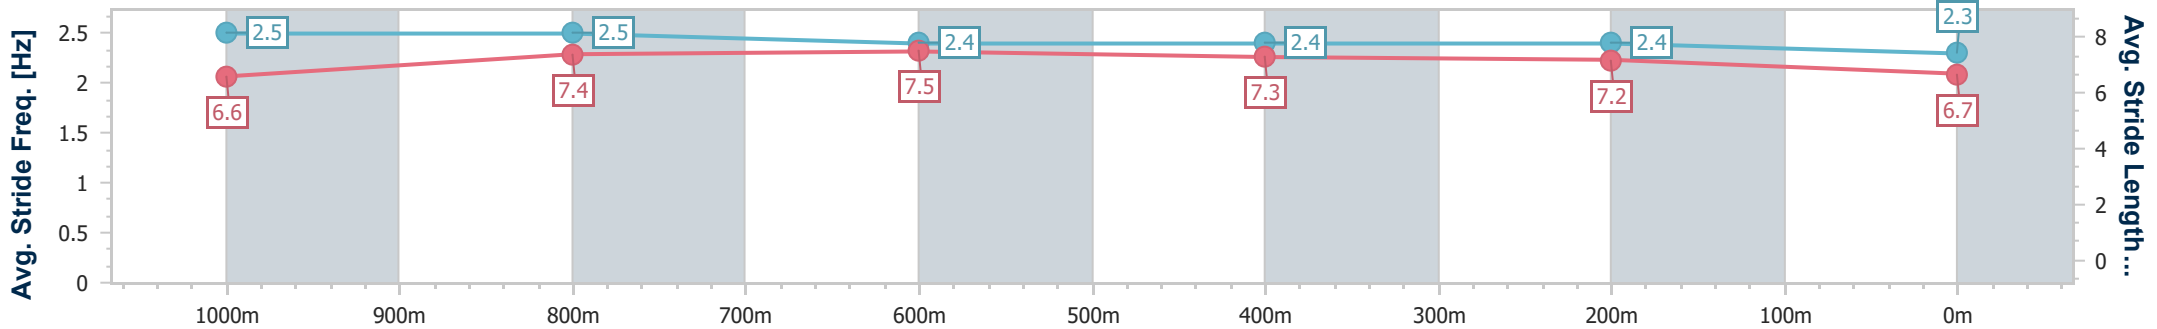

Horse/Jockey Name	Salt Lake Betty
Final Rank	12
Fastest Section Time (Section)	0:10.82 (1000m)
Top Speed [km/h] (Section)	69.4 (1000m)
Race State	Finished

Doomben QLD Professional
Race 3: CITY PROPERTY SERVICES BILL CARTER STAKES - 1200m
20 May 2023 - 12:54
Track Rating: Soft 6, Weather: Fine, Rail Position: +2m Entire Course

BRISBANE RACING CLUB

Section	Overall	1000m	800m	600m	400m	200m
Section Times	1:12.02 [12] (0:13.42)	0:58.60 [6] (0:10.82)	0:47.78 [9] (0:11.15)	0:36.63 [9] (0:11.50)	0:25.13 [11] (0:11.80)	0:13.33 [13] (0:13.33)
Average Speed [km/h]	59.5	66.4	65.0	63.5	61.5	54.5
Top Speed [km/h]	68.9	69.4	68.0	64.9	63.8	60.2
Avg. Dist. to Rail [m]	2.0	2.2	1.8	2.7	2.7	1.5
Avg. Stride Freq. [Hz]	2.5	2.5	2.4	2.4	2.4	2.3
Avg. Stride Length [m]	6.6	7.4	7.5	7.3	7.2	6.7

- [ ] Ranking at each section and finish
- -.-.- No data available at this section
- NA No data available