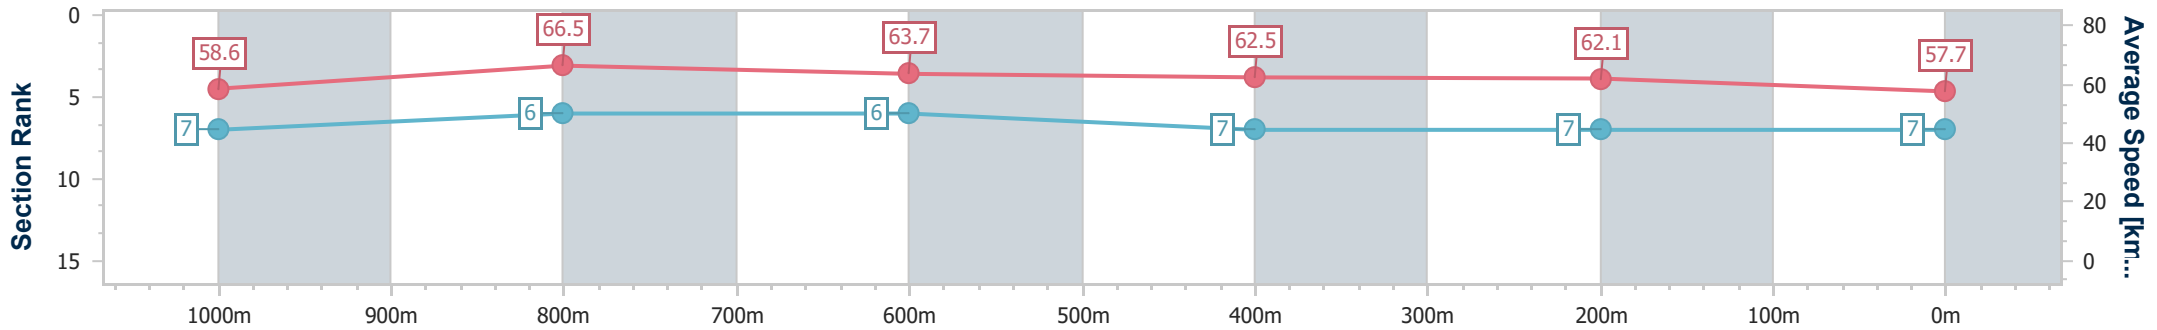

Horse/Jockey Name	Avone
Final Rank	7
Fastest Section Time (Section)	0:10.59 (1000m)
Top Speed [km/h] (Section)	70.4 (1000m)
Race State	Finished

Doomben QLD Professional
Race 3: CITY PROPERTY SERVICES BILL CARTER STAKES - 1200m
20 May 2023 - 12:54
Track Rating: Soft 6, Weather: Fine, Rail Position: +2m Entire Course

BRISBANE
RACING CLUB

Section	Overall	1000m	800m	600m	400m	200m
Section Times	1:10.69 [7] (0:13.46)	0:57.23 [7] (0:10.59)	0:46.64 [6] (0:11.04)	0:35.60 [6] (0:11.53)	0:24.07 [7] (0:11.55)	0:12.52 [7] (0:12.52)
Average Speed [km/h]	58.6	66.5	63.7	62.5	62.1	57.7
Top Speed [km/h]	69.0	70.4	68.2	65.3	63.9	62.6
Avg. Dist. to Rail [m]	2.3	0.7	0.8	1.9	0.8	1.2
Avg. Stride Freq. [Hz]	2.4	2.3	2.3	2.3	2.3	2.2
Avg. Stride Length [m]	6.8	8.0	7.9	7.7	7.6	7.2

- [ ] Ranking at each section and finish
- -.-.- No data available at this section
- NA No data available