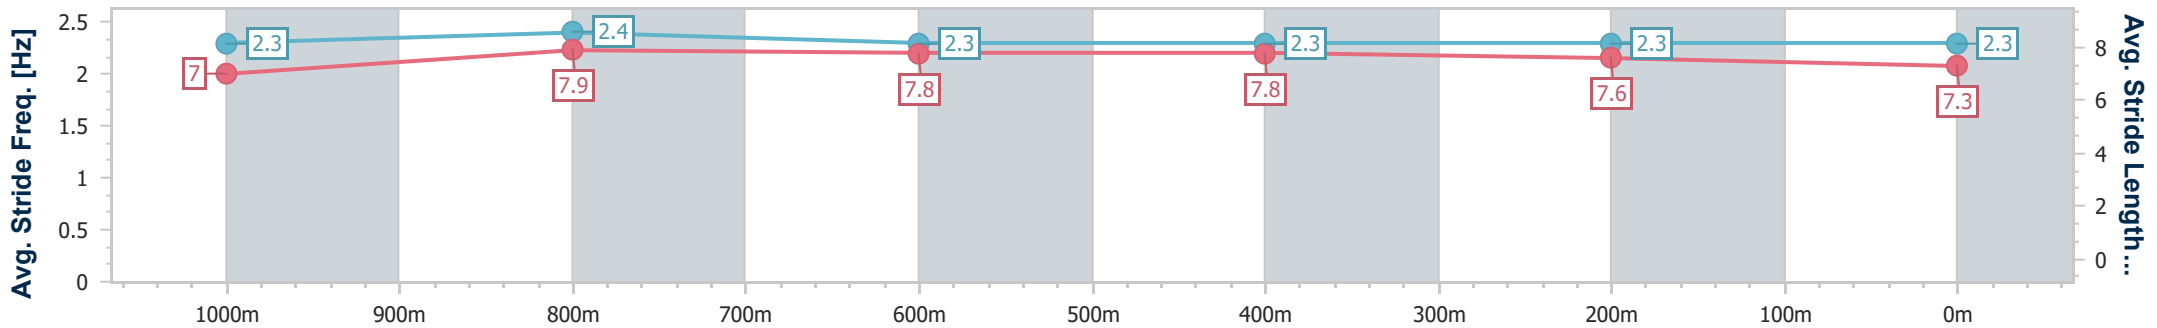

Horse/Jockey Name	Queen Of Dragons
Final Rank	4
Fastest Section Time (Section)	0:10.87 (1000m)
Top Speed [km/h] (Section)	69.8 (1000m)
Race State	Finished

Doomben QLD Professional
Race 3: CITY PROPERTY SERVICES BILL CARTER STAKES - 1200m
20 May 2023 - 12:54
Track Rating: Soft 6, Weather: Fine, Rail Position: +2m Entire Course

BRISBANE RACING CLUB

Section	Overall	1000m	800m	600m	400m	200m
Section Times	1:10.33 [4] (0:13.64)	0:56.69 [10] (0:10.87)	0:45.82 [12] (0:10.97)	0:34.85 [11] (0:11.34)	0:23.51 [9] (0:11.45)	0:12.06 [9] (0:12.06)
Average Speed [km/h]	59.2	66.7	65.6	64.2	62.5	59.9
Top Speed [km/h]	69.7	69.8	67.4	66.2	64.4	63.9
Avg. Dist. to Rail [m]	2.6	1.8	1.1	2.0	4.1	4.6
Avg. Stride Freq. [Hz]	2.3	2.4	2.3	2.3	2.3	2.3
Avg. Stride Length [m]	7.0	7.9	7.8	7.8	7.6	7.3

- [ ] Ranking at each section and finish
- -.-.- No data available at this section
- NA No data available