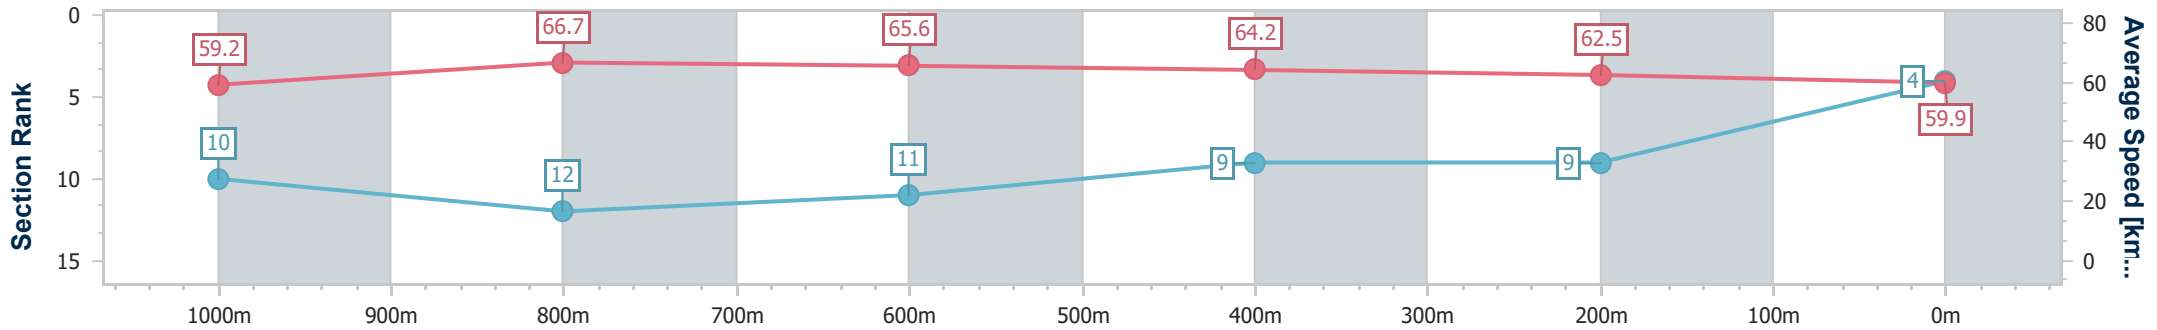

Horse/Jockey Name	Queen Of Dragons
Final Rank	4
Fastest Section Time (Section)	0:10.87 (1000m)
Top Speed [km/h] (Section)	69.8 (1000m)
Race State	Finished

Doomben QLD Professional
Race 3: CITY PROPERTY SERVICES BILL CARTER STAKES - 1200m
20 May 2023 - 12:54
Track Rating: Soft 6, Weather: Fine, Rail Position: +2m Entire Course

BRISBANE RACING CLUB

Section	Overall	1000m	800m	600m	400m	200m
Section Times	1:10.33 [4] (0:13.64)	0:56.69 [10] (0:10.87)	0:45.82 [12] (0:10.97)	0:34.85 [11] (0:11.34)	0:23.51 [9] (0:11.45)	0:12.06 [9] (0:12.06)
Average Speed [km/h]	59.2	66.7	65.6	64.2	62.5	59.9
Top Speed [km/h]	69.7	69.8	67.4	66.2	64.4	63.9
Avg. Dist. to Rail [m]	2.6	1.8	1.1	2.0	4.1	4.6
Avg. Stride Freq. [Hz]	2.3	2.4	2.3	2.3	2.3	2.3
Avg. Stride Length [m]	7.0	7.9	7.8	7.8	7.6	7.3

- [ ] Ranking at each section and finish
- -.-.- No data available at this section
- NA No data available