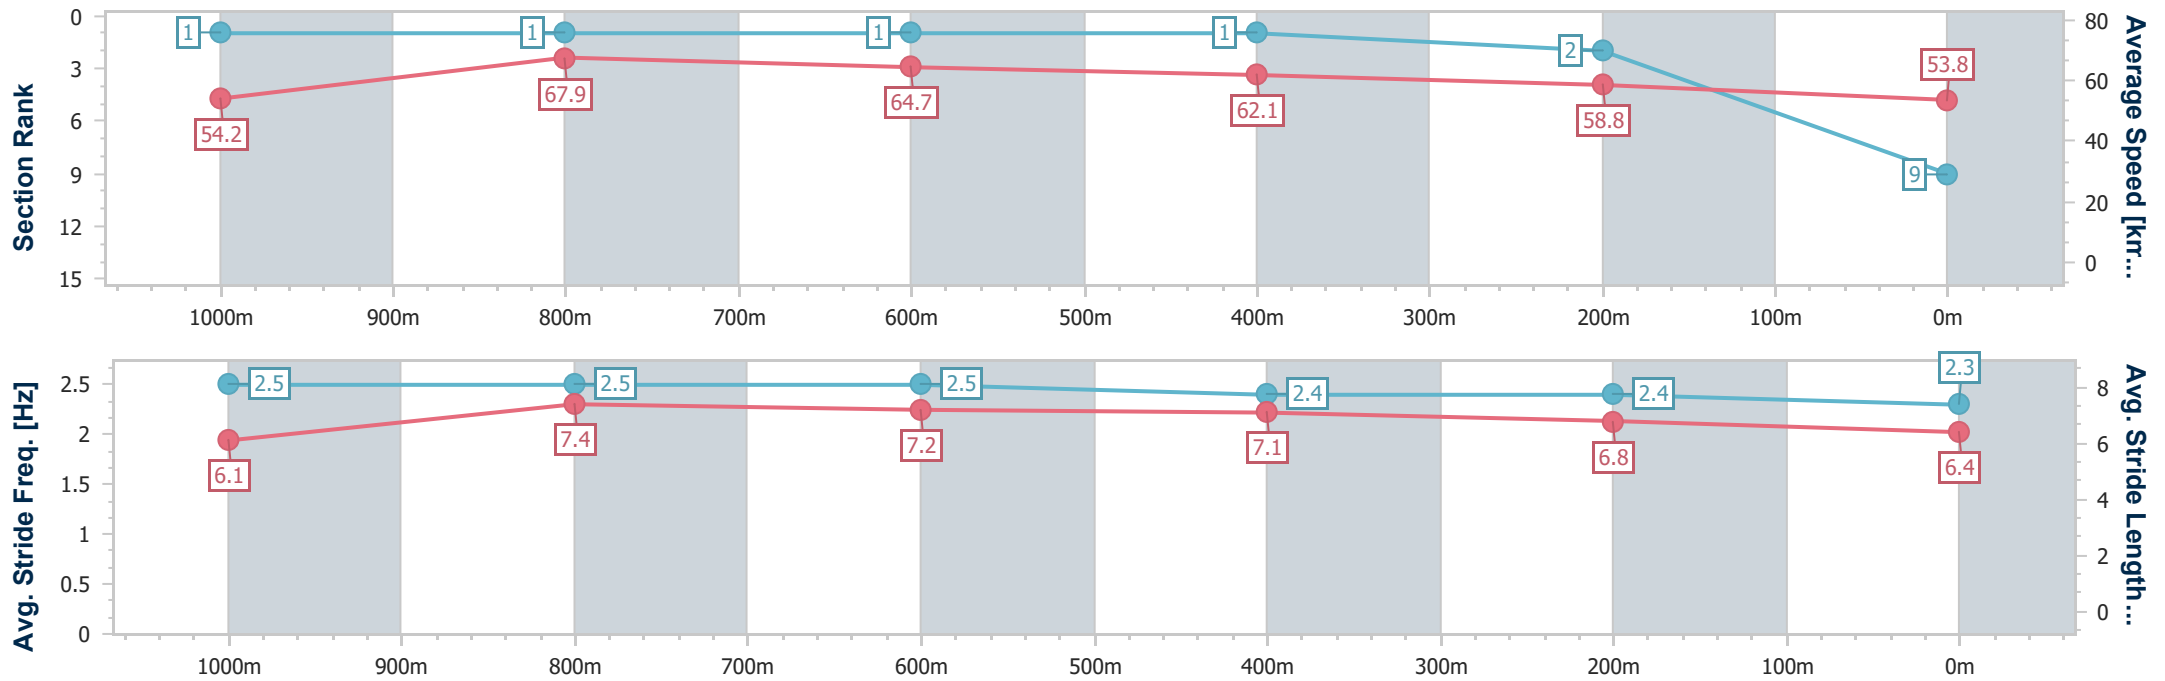

- [] Ranking at each section and finish
- .-.- No data available at this section
- NA No data available

Horse/Jockey Name	Starbook
Final Rank	9
Fastest Section Time (Section)	0:10.62 (1000m)
Top Speed [km/h] (Section)	69.0 (1000m)
Race State	Finished

Aquis Park Gold Coast Poly QLD Professional

Race 7: COCA COLA Class 1 Plate - 1200m

20 May 2023 - 16:15

Track Rating: Synthetic , Weather: Fine, Rail Position: True

Section	Overall	1000m	800m	600m	400m	200m
Section Times	1:12.53 [9] (0:13.30)	0:59.23 [1] (0:10.62)	0:48.61 [1] (0:11.15)	0:37.46 [1] (0:11.71)	0:25.75 [1] (0:12.33)	0:13.42 [2] (0:13.42)
Average Speed [km/h]	54.2	67.9	64.7	62.1	58.8	53.8
Top Speed [km/h]	68.9	69.0	66.1	63.9	60.2	56.7
Avg. Dist. to Rail [m]	2.7	1.0	0.7	2.1	2.3	1.7
Avg. Stride Freq. [Hz]	2.5	2.5	2.5	2.4	2.4	2.3
Avg. Stride Length [m]	6.1	7.4	7.2	7.1	6.8	6.4

- [] Ranking at each section and finish
- .-.- No data available at this section
- NA No data available

Horse/Jockey Name	Cuddles
Final Rank	10
Fastest Section Time (Section)	0:10.76 (1000m)
Top Speed [km/h] (Section)	69.3 (1000m)
Race State	Finished