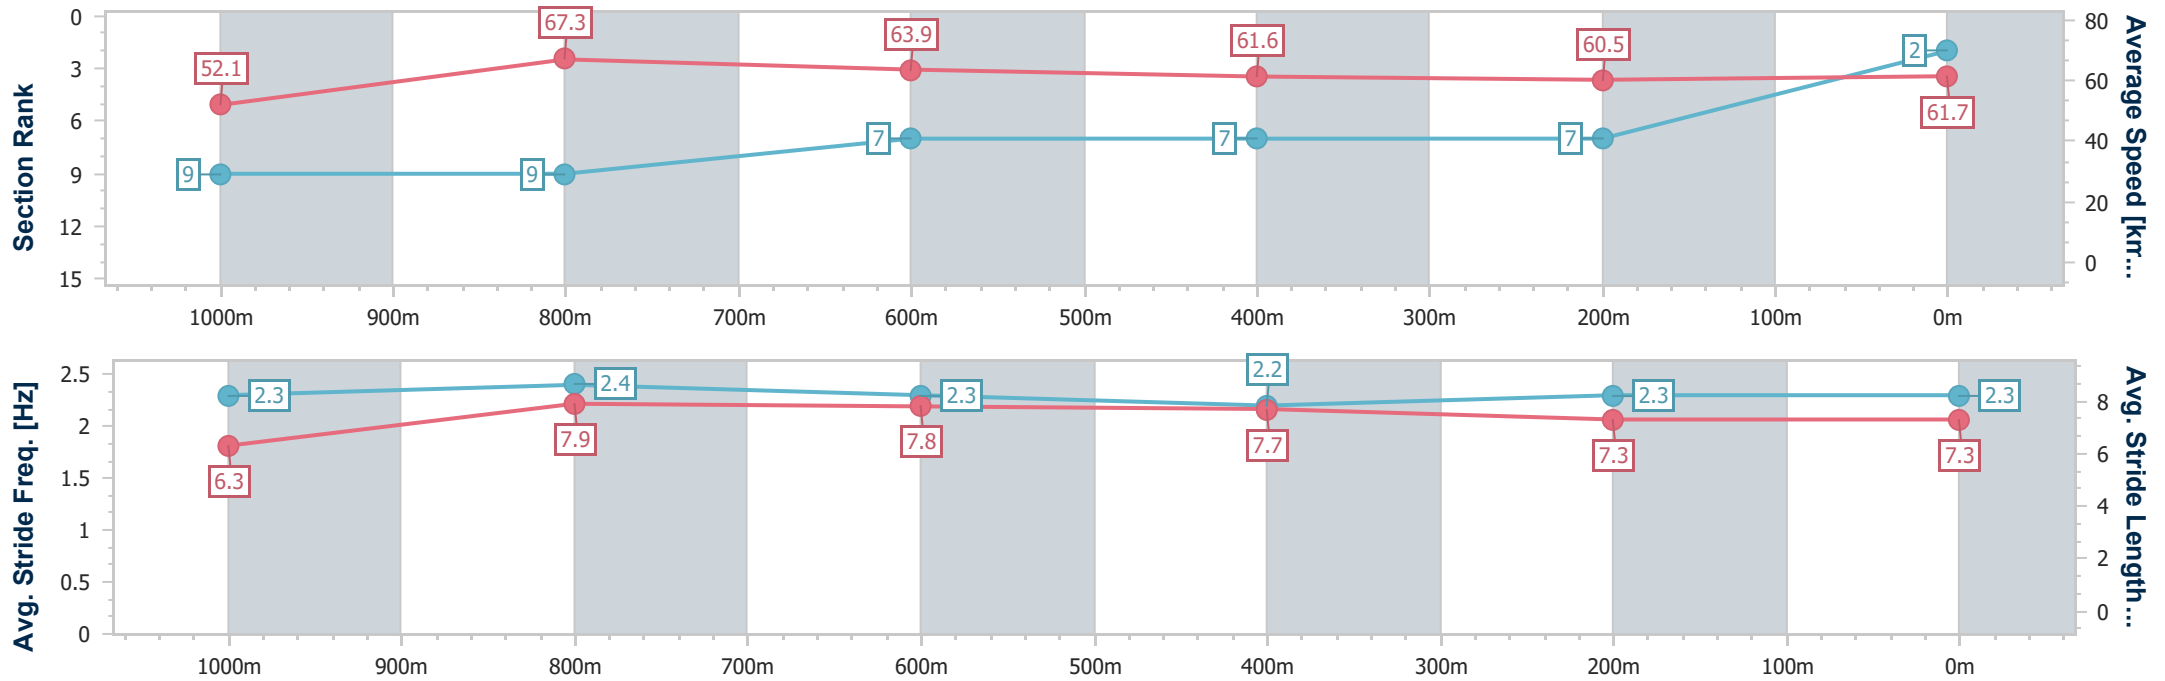

Aquis Park Gold Coast Poly QLD Professional

Race 7: COCA COLA Class 1 Plate - 1200m

20 May 2023 - 16:15

Track Rating: Synthetic , Weather: Fine, Rail Position: True

Section	Overall	1000m	800m	600m	400m	200m
Section Times	1:11.26 [2] (0:13.83)	0:57.43 [9] (0:10.74)	0:46.69 [9] (0:11.32)	0:35.37 [7] (0:11.73)	0:23.64 [7] (0:12.00)	0:11.64 [7] (0:11.64)
Average Speed [km/h]	52.1	67.3	63.9	61.6	60.5	61.7
Top Speed [km/h]	67.1	68.5	65.9	63.9	63.0	63.0
Avg. Dist. to Rail [m]	4.3	1.6	1.0	1.0	5.5	9.4
Avg. Stride Freq. [Hz]	2.3	2.4	2.3	2.2	2.3	2.3
Avg. Stride Length [m]	6.3	7.9	7.8	7.7	7.3	7.3