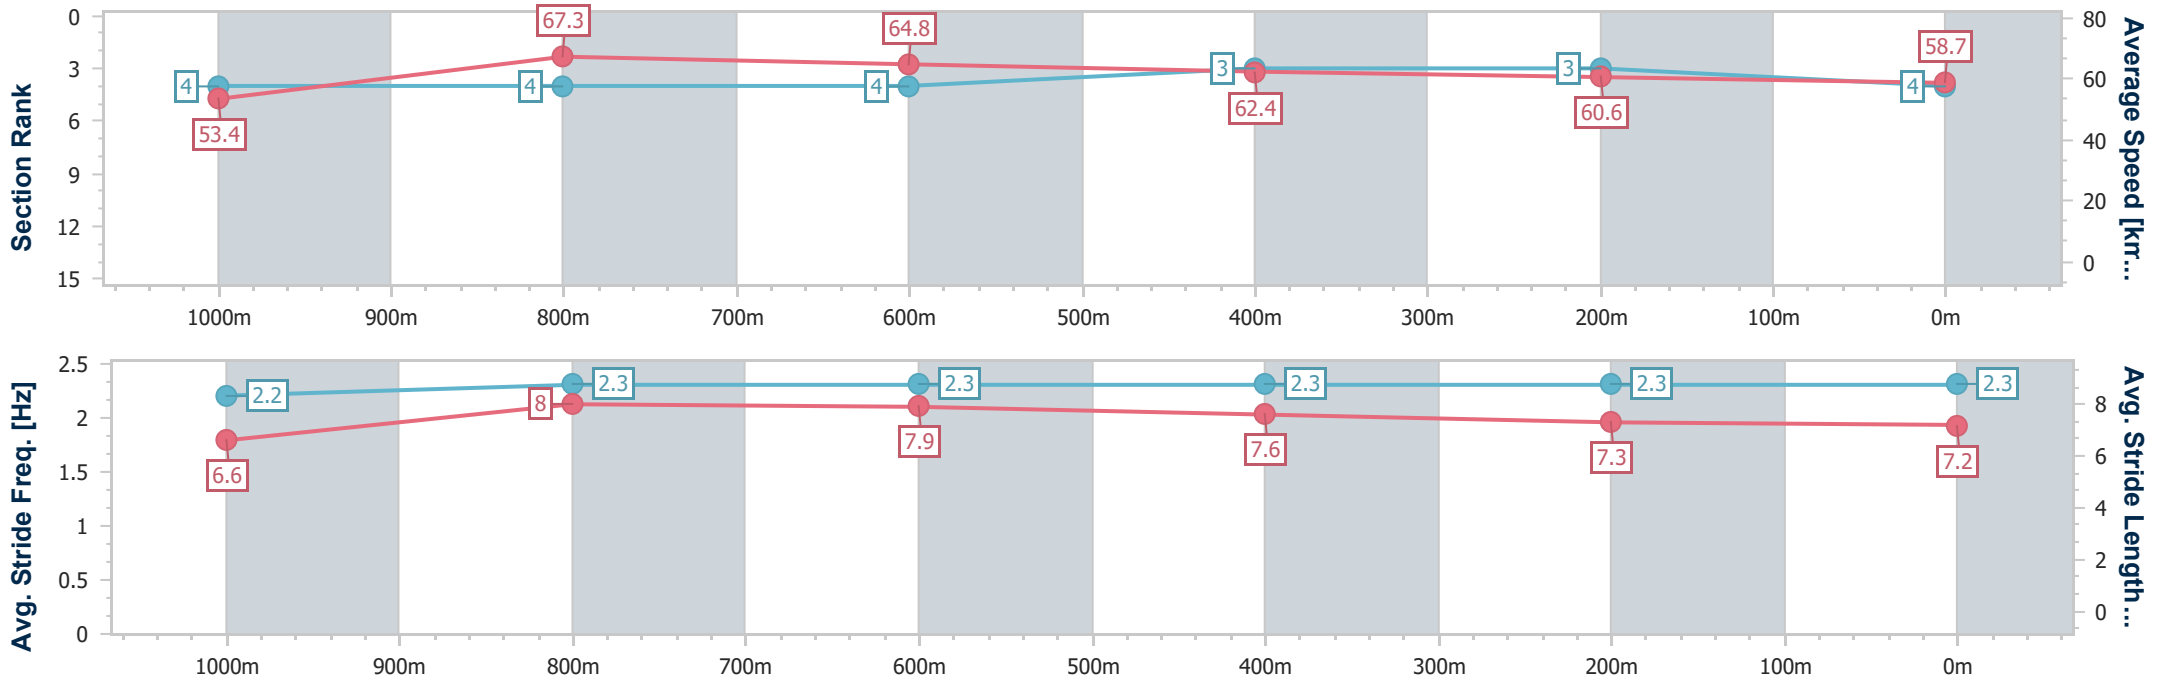

Aquis Park Gold Coast Poly QLD Professional

Race 7: COCA COLA Class 1 Plate - 1200m

20 May 2023 - 16:15

Track Rating: Synthetic , Weather: Fine, Rail Position: True

Section	Overall	1000m	800m	600m	400m	200m
Section Times	1:11.46 [4] (0:13.49)	0:57.97 [4] (0:10.74)	0:47.23 [4] (0:11.24)	0:35.99 [4] (0:11.73)	0:24.26 [3] (0:11.96)	0:12.30 [3] (0:12.30)
Average Speed [km/h]	53.4	67.3	64.8	62.4	60.6	58.7
Top Speed [km/h]	67.7	68.2	65.9	64.6	61.4	59.9
Avg. Dist. to Rail [m]	4.8	1.5	2.3	3.1	4.3	6.4
Avg. Stride Freq. [Hz]	2.2	2.3	2.3	2.3	2.3	2.3
Avg. Stride Length [m]	6.6	8.0	7.9	7.6	7.3	7.2

- [] Ranking at each section and finish
- .-.- No data available at this section
- NA No data available

Horse/Jockey Name	Street Fighter
Final Rank	5
Fastest Section Time (Section)	0:10.69 (1000m)
Top Speed [km/h] (Section)	68.9 (1000m)
Race State	Finished