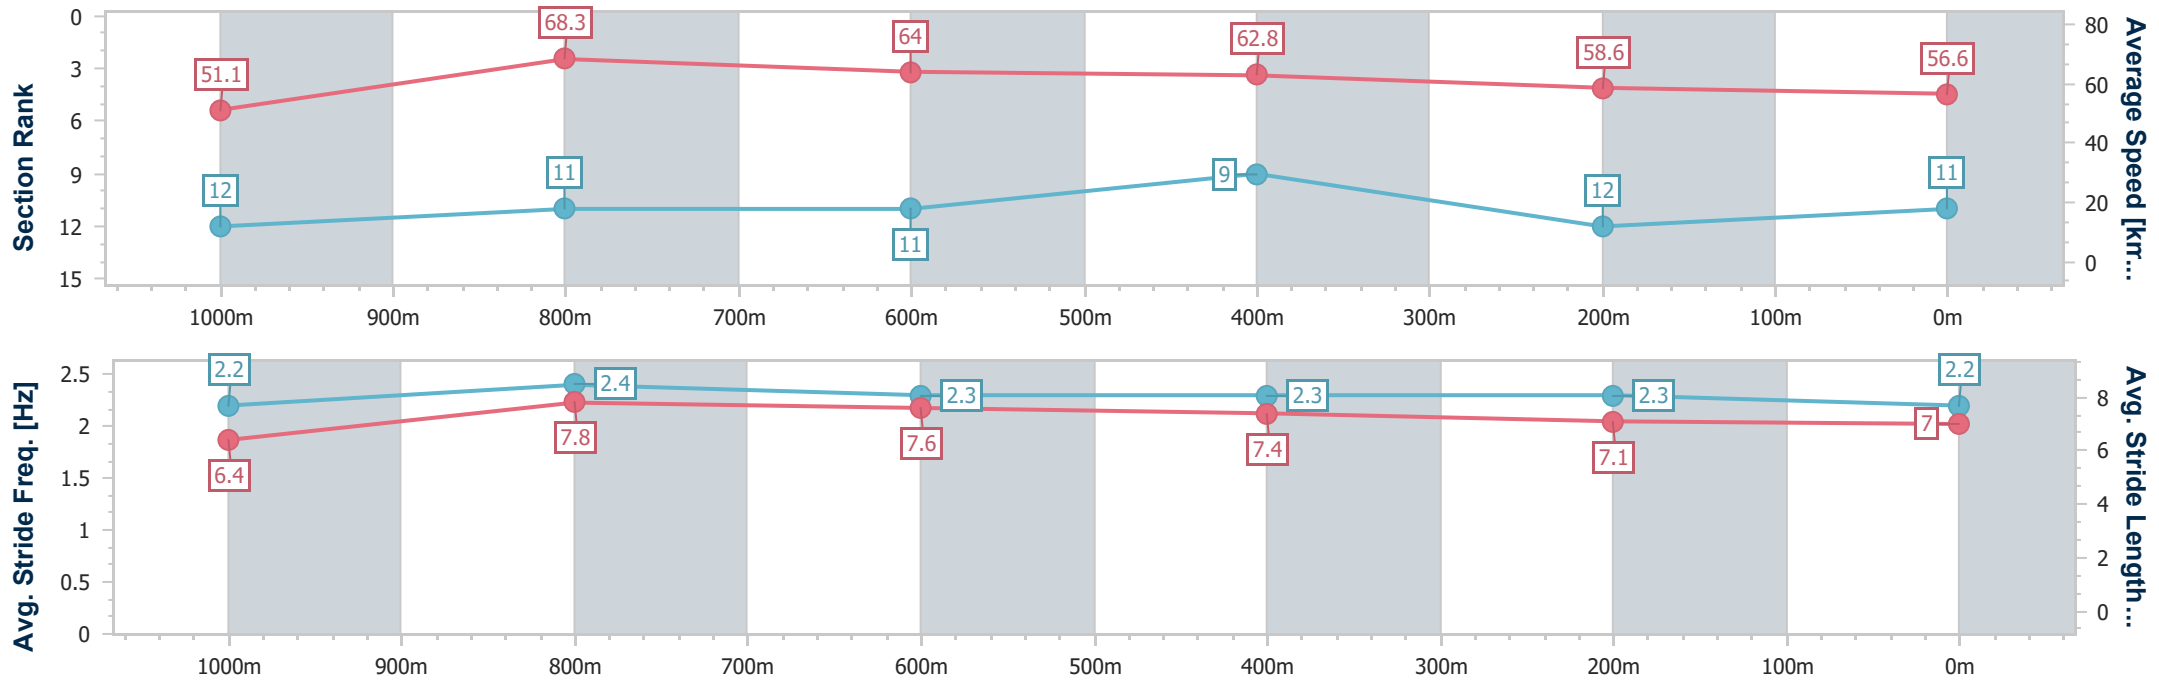

- [] Ranking at each section and finish
- .-.- No data available at this section
- NA No data available

Horse/Jockey Name	Sian Star
Final Rank	11
Fastest Section Time (Section)	0:10.59 (1000m)
Top Speed [km/h] (Section)	69.9 (1000m)
Race State	Finished

Aquis Park Gold Coast Poly QLD Professional

Race 7: COCA COLA Class 1 Plate - 1200m

20 May 2023 - 16:15

Track Rating: Synthetic , Weather: Fine, Rail Position: True

Section	Overall	1000m	800m	600m	400m	200m
Section Times	1:12.92 [11] (0:14.10)	0:58.82 [12] (0:10.59)	0:48.23 [11] (0:11.33)	0:36.90 [11] (0:11.69)	0:25.21 [9] (0:12.46)	0:12.75 [12]
Average Speed [km/h]	51.1	68.3	64.0	62.8	58.6	56.6
Top Speed [km/h]	69.0	69.9	65.8	65.9	60.6	61.3
Avg. Dist. to Rail [m]	6.4	2.0	1.7	3.8	6.7	5.6
Avg. Stride Freq. [Hz]	2.2	2.4	2.3	2.3	2.3	2.2
Avg. Stride Length [m]	6.4	7.8	7.6	7.4	7.1	7.0

- [] Ranking at each section and finish
- .-.- No data available at this section
- NA No data available

Horse/Jockey Name	Plaintiff's Friend
Final Rank	12
Fastest Section Time (Section)	0:10.65 (1000m)
Top Speed [km/h] (Section)	69.9 (1000m)
Race State	Finished