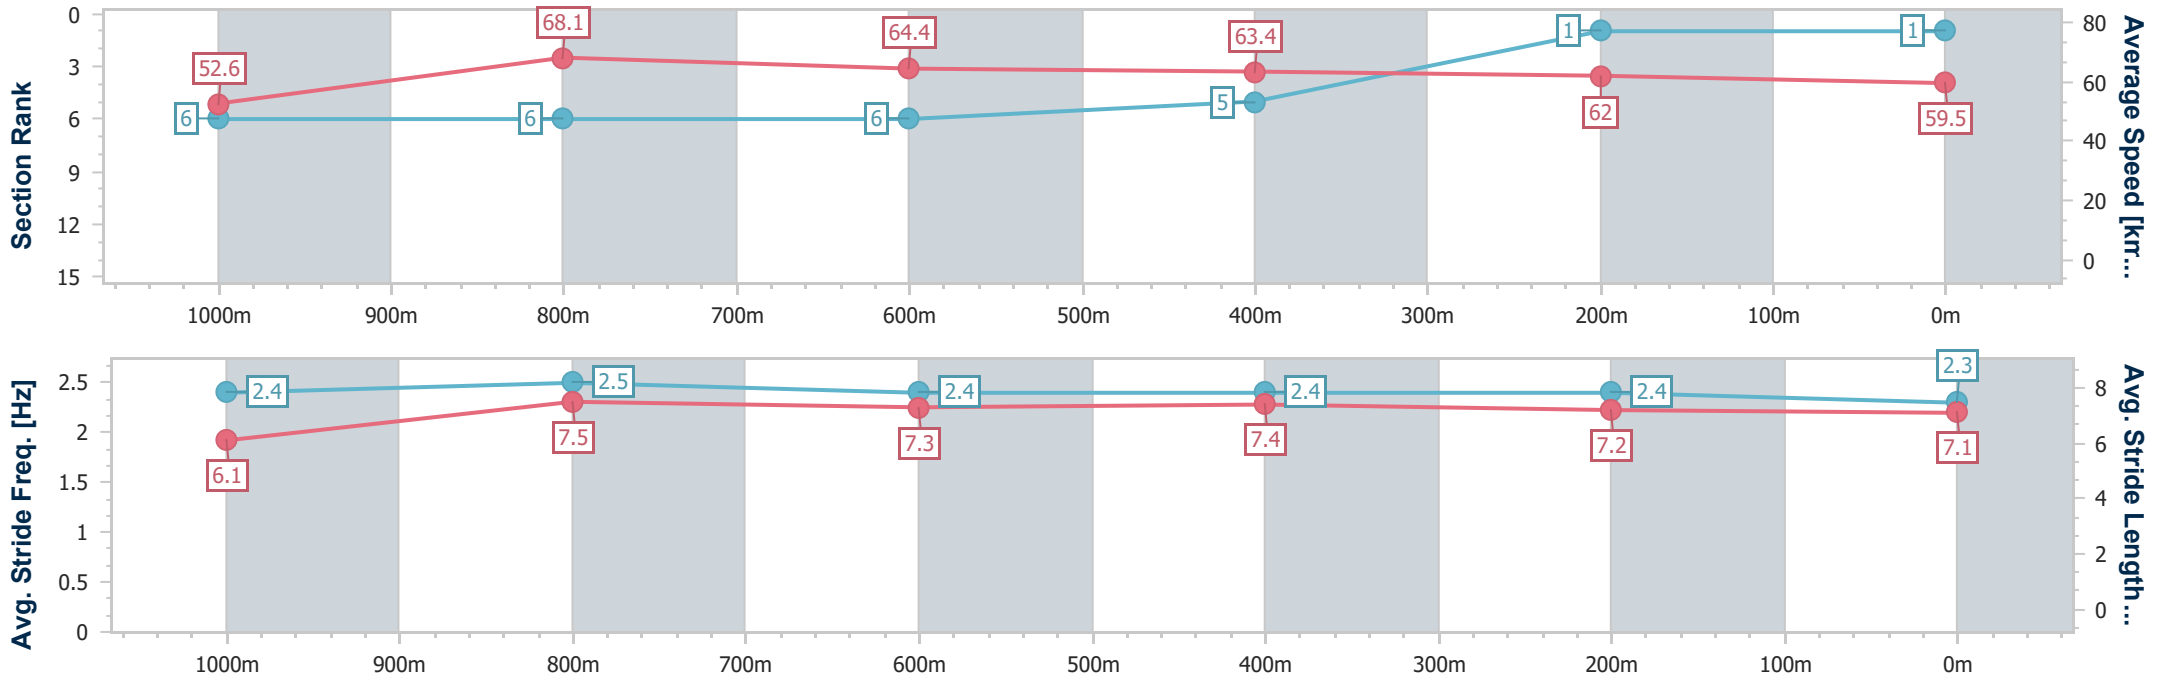

20 May 2023 - 16:15

Track Rating: Synthetic , Weather: Fine, Rail Position: True

Section	Overall	1000m	800m	600m	400m	200m
Section Times	1:11.23 [1] (0:13.69)	0:57.54 [6] (0:10.63)	0:46.91 [6] (0:11.41)	0:35.50 [6] (0:11.64)	0:23.86 [5] (0:11.76)	0:12.10 [1] (0:12.10)
Average Speed [km/h]	52.6	68.1	64.4	63.4	62.0	59.5
Top Speed [km/h]	67.3	69.2	66.7	64.8	62.7	62.4
Avg. Dist. to Rail [m]	6.6	2.9	4.0	4.8	6.6	8.2
Avg. Stride Freq. [Hz]	2.4	2.5	2.4	2.4	2.4	2.3
Avg. Stride Length [m]	6.1	7.5	7.3	7.4	7.2	7.1