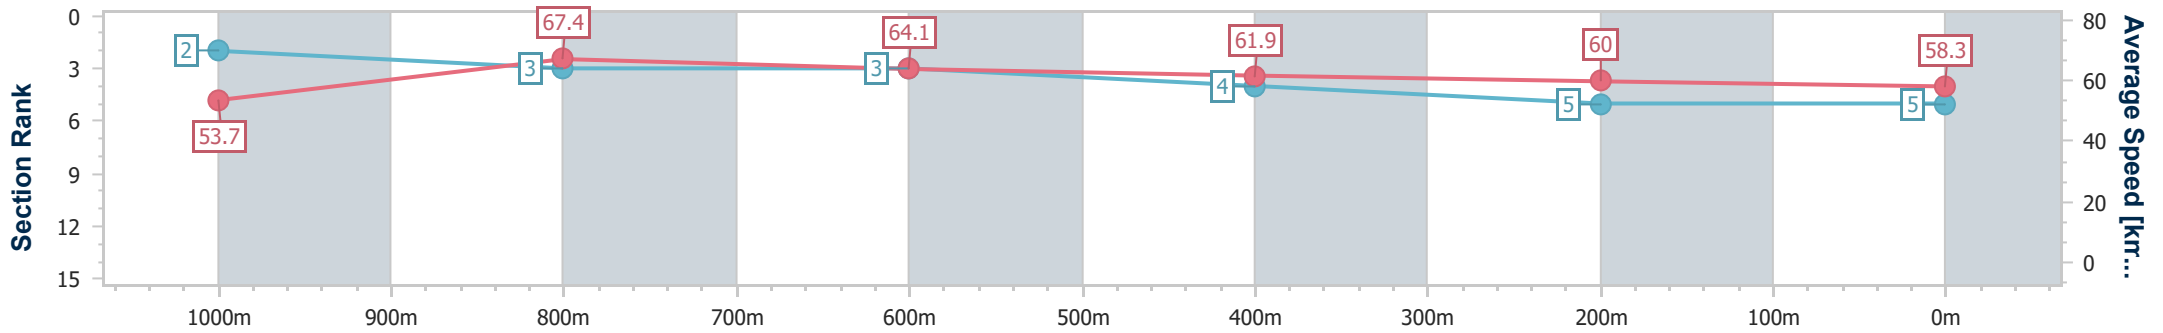

Aquis Park Gold Coast Poly QLD Professional

Race 7: COCA COLA Class 1 Plate - 1200m

20 May 2023 - 16:15

Track Rating: Synthetic , Weather: Fine, Rail Position: True

Section	Overall	1000m	800m	600m	400m	200m
Section Times	1:11.66 [5] (0:13.40)	0:58.26 [2] (0:10.69)	0:47.57 [3] (0:11.32)	0:36.25 [3] (0:11.76)	0:24.49 [4] (0:12.10)	0:12.39 [5] (0:12.39)
Average Speed [km/h]	53.7	67.4	64.1	61.9	60.0	58.3
Top Speed [km/h]	67.6	68.9	64.6	64.2	61.0	59.6
Avg. Dist. to Rail [m]	1.7	0.6	1.7	2.8	3.9	4.0
Avg. Stride Freq. [Hz]	2.3	2.3	2.2	2.2	2.2	2.2
Avg. Stride Length [m]	6.6	8.1	8.0	7.8	7.5	7.4