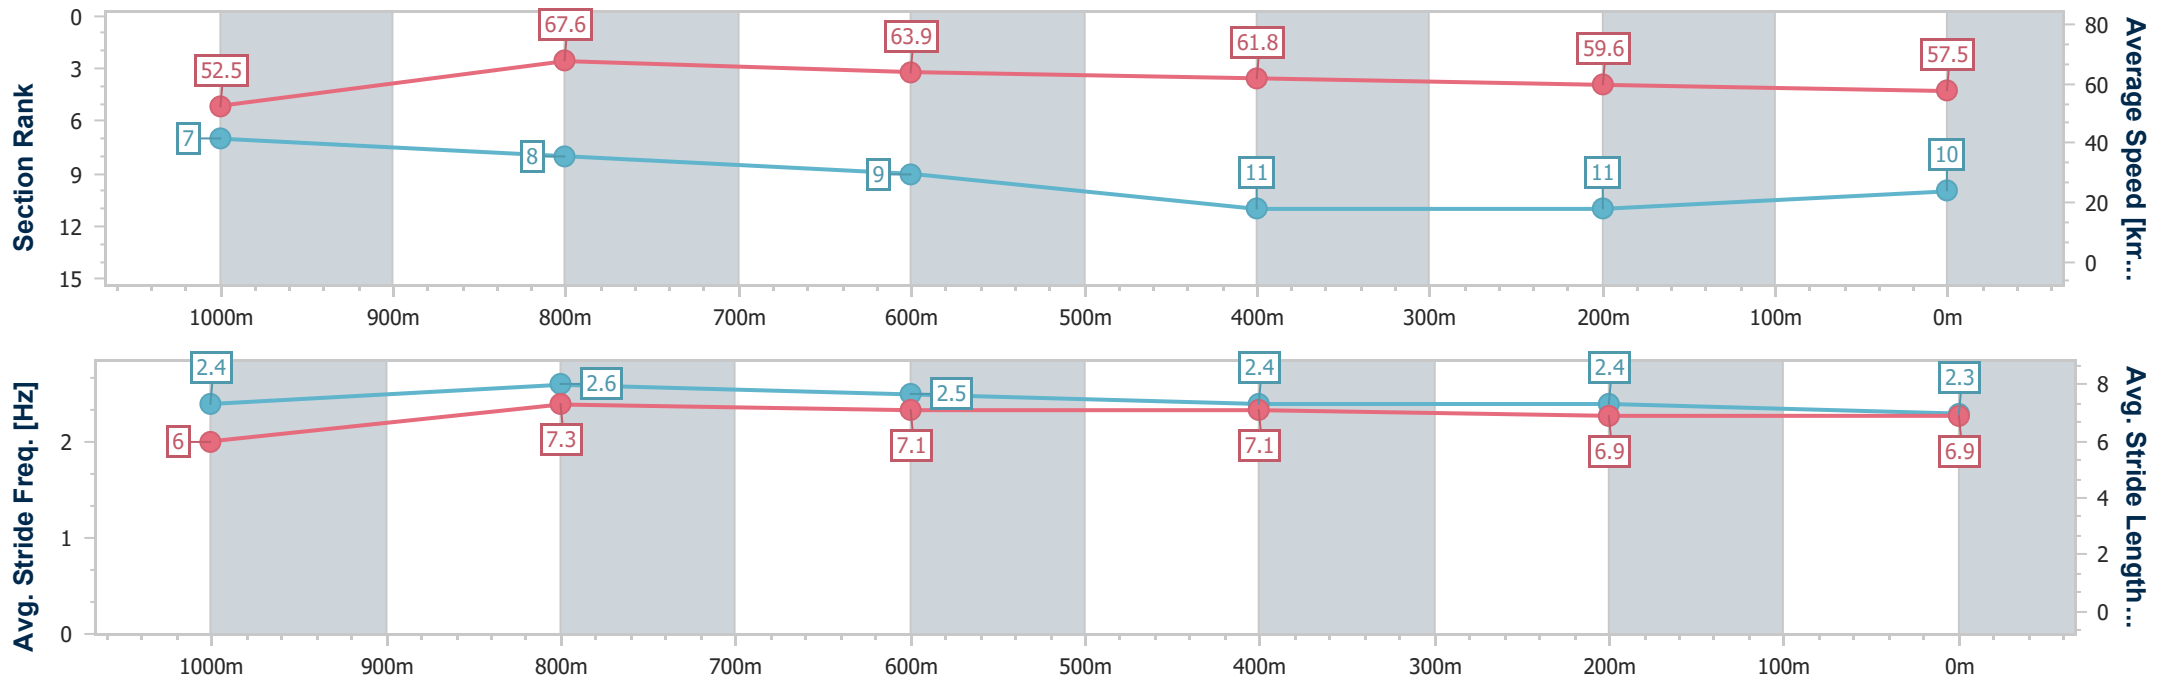

- [] Ranking at each section and finish
- .-.- No data available at this section
- NA No data available

Horse/Jockey Name	Cuddles
Final Rank	10
Fastest Section Time (Section)	0:10.76 (1000m)
Top Speed [km/h] (Section)	69.3 (1000m)
Race State	Finished

Aquis Park Gold Coast Poly QLD Professional

Race 7: COCA COLA Class 1 Plate - 1200m

20 May 2023 - 16:15

Track Rating: Synthetic , Weather: Fine, Rail Position: True

Section	Overall	1000m	800m	600m	400m	200m
Section Times	1:12.69 [10] (0:13.71)	0:58.98 [7] (0:10.76)	0:48.22 [8] (0:11.50)	0:36.72 [9] (0:11.93)	0:24.79 [11] (0:12.29)	0:12.50 [11] (0:12.50)
Average Speed [km/h]	52.5	67.6	63.9	61.8	59.6	57.5
Top Speed [km/h]	68.3	69.3	65.2	64.4	60.5	60.1
Avg. Dist. to Rail [m]	8.5	4.0	3.8	5.0	8.1	8.7
Avg. Stride Freq. [Hz]	2.4	2.6	2.5	2.4	2.4	2.3
Avg. Stride Length [m]	6.0	7.3	7.1	7.1	6.9	6.9

- [] Ranking at each section and finish
- .-.- No data available at this section
- NA No data available

Horse/Jockey Name	Sian Star
Final Rank	11
Fastest Section Time (Section)	0:10.59 (1000m)
Top Speed [km/h] (Section)	69.9 (1000m)
Race State	Finished