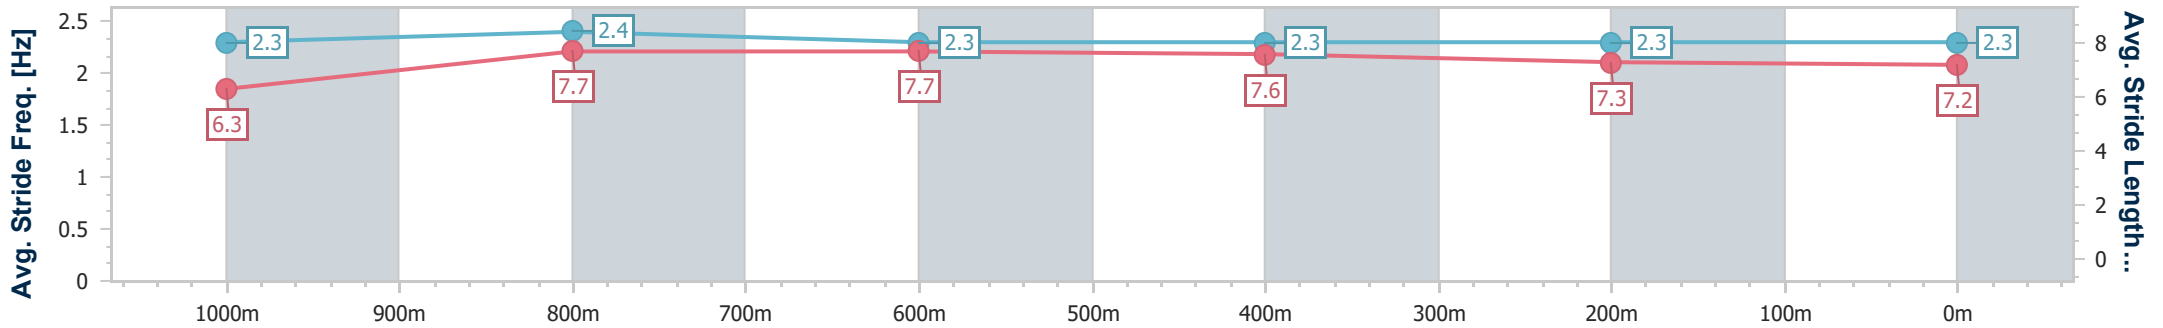

Aquis Park Gold Coast Poly QLD Professional

Race 7: COCA COLA Class 1 Plate - 1200m

20 May 2023 - 16:15

Track Rating: Synthetic , Weather: Fine, Rail Position: True

Section	Overall	1000m	800m	600m	400m	200m
Section Times	1:11.38 [3] (0:13.61)	0:57.77 [5] (0:10.65)	0:47.12 [5] (0:11.33)	0:35.79 [5] (0:11.73)	0:24.06 [6] (0:12.07)	0:11.99 [6] (0:11.99)
Average Speed [km/h]	52.9	67.4	63.8	62.1	60.1	60.4
Top Speed [km/h]	68.7	68.7	65.4	63.5	61.6	61.7
Avg. Dist. to Rail [m]	0.9	1.1	0.8	2.0	5.9	5.5
Avg. Stride Freq. [Hz]	2.3	2.4	2.3	2.3	2.3	2.3
Avg. Stride Length [m]	6.3	7.7	7.7	7.6	7.3	7.2