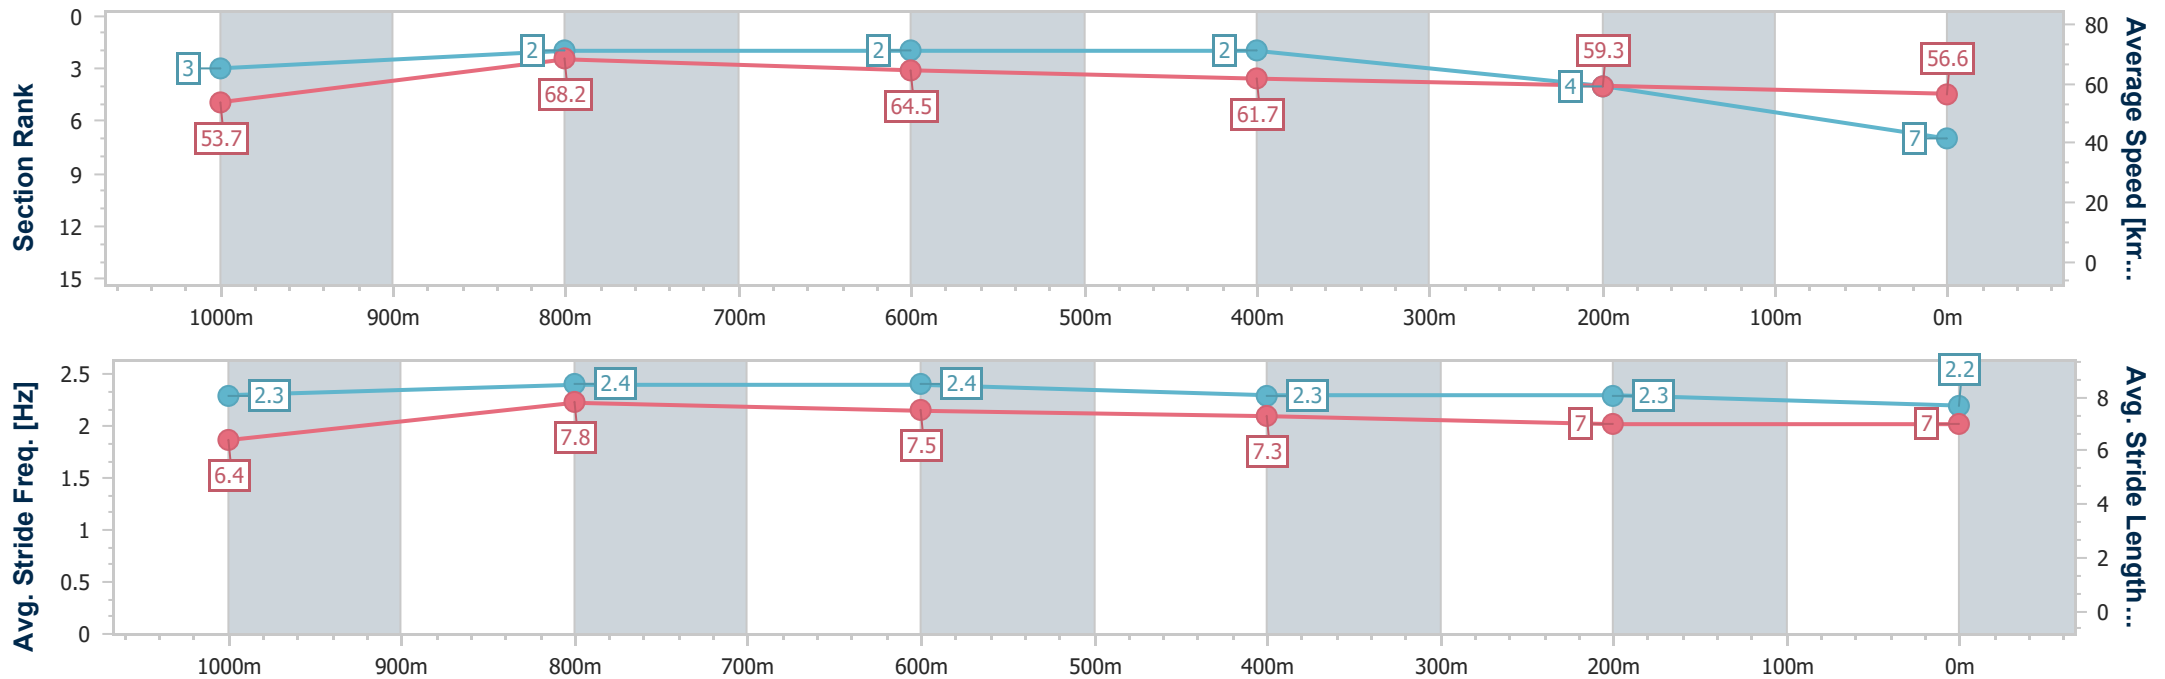

- [] Ranking at each section and finish
- .-.-.- No data available at this section
- NA No data available

Horse/Jockey Name	Swanic Boom
Final Rank	7
Fastest Section Time (Section)	0:10.62 (1000m)
Top Speed [km/h] (Section)	69.7 (1000m)
Race State	Finished

Aquis Park Gold Coast Poly QLD Professional

Race 7: COCA COLA Class 1 Plate - 1200m

20 May 2023 - 16:15

Track Rating: Synthetic , Weather: Fine, Rail Position: True

Section	Overall	1000m	800m	600m	400m	200m
Section Times	1:11.94 [7] (0:13.42)	0:58.52 [3] (0:10.62)	0:47.90 [2] (0:11.20)	0:36.70 [2] (0:11.74)	0:24.96 [2] (0:12.19)	0:12.77 [4] (0:12.77)
Average Speed [km/h]	53.7	68.2	64.5	61.7	59.3	56.6
Top Speed [km/h]	68.8	69.7	65.4	64.3	60.5	59.0
Avg. Dist. to Rail [m]	5.7	2.6	0.7	1.3	1.7	3.4
Avg. Stride Freq. [Hz]	2.3	2.4	2.4	2.3	2.3	2.2
Avg. Stride Length [m]	6.4	7.8	7.5	7.3	7.0	7.0

- [] Ranking at each section and finish
- .-.- No data available at this section
- NA No data available

Horse/Jockey Name	Instant Response
Final Rank	8
Fastest Section Time (Section)	0:10.78 (1000m)
Top Speed [km/h] (Section)	69.1 (1000m)
Race State	Finished