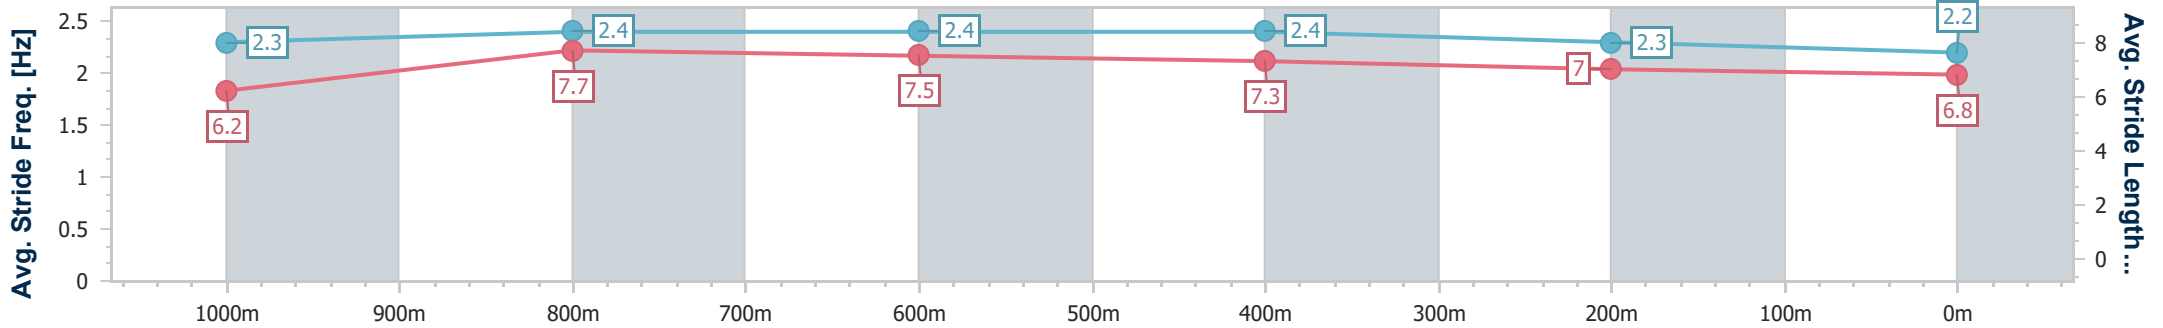

- [] Ranking at each section and finish
- .-.- No data available at this section
- NA No data available

Horse/Jockey Name	Plaintiff's Friend
Final Rank	12
Fastest Section Time (Section)	0:10.65 (1000m)
Top Speed [km/h] (Section)	69.9 (1000m)
Race State	Finished

Aquis Park Gold Coast Poly QLD Professional

Race 7: COCA COLA Class 1 Plate - 1200m

20 May 2023 - 16:15

Track Rating: Synthetic , Weather: Fine, Rail Position: True

Section	Overall	1000m	800m	600m	400m	200m
Section Times	1:12.97 [12] (0:13.73)	0:59.24 [8] (0:10.65)	0:48.59 [7] (0:11.39)	0:37.20 [8] (0:11.82)	0:25.38 [8] (0:12.32)	0:13.06 [10]
Average Speed [km/h]	52.4	68.3	64.2	62.0	59.2	55.2
Top Speed [km/h]	68.7	69.9	65.9	64.8	60.6	58.7
Avg. Dist. to Rail [m]	4.3	3.7	3.1	3.6	7.4	7.2
Avg. Stride Freq. [Hz]	2.3	2.4	2.4	2.4	2.3	2.2
Avg. Stride Length [m]	6.2	7.7	7.5	7.3	7.0	6.8

- [] Ranking at each section and finish
- .-.- No data available at this section
- NA No data available