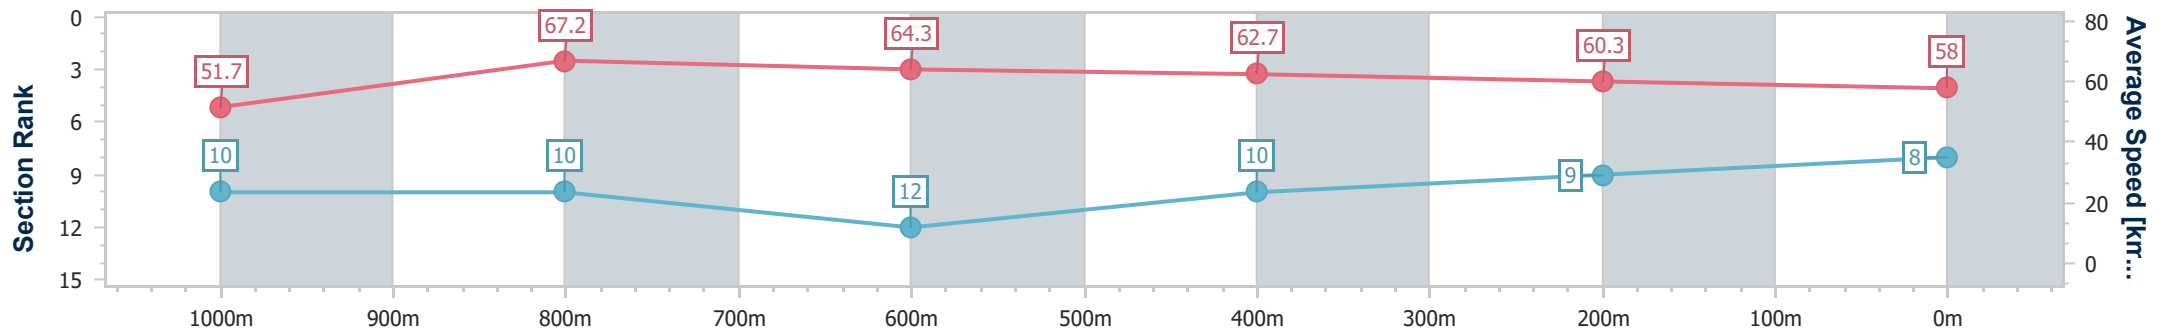

Aquis Park Gold Coast Poly QLD Professional

Race 7: COCA COLA Class 1 Plate - 1200m

20 May 2023 - 16:15

Track Rating: Synthetic , Weather: Fine, Rail Position: True

Section	Overall	1000m	800m	600m	400m	200m
Section Times	1:12.43 [8] (0:13.95)	0:58.48 [10] (0:10.78)	0:47.70 [10] (0:11.47)	0:36.23 [12] (0:11.71)	0:24.52 [10] (0:12.07)	0:12.45 [9] (0:12.45)
Average Speed [km/h]	51.7	67.2	64.3	62.7	60.3	58.0
Top Speed [km/h]	66.2	69.1	67.5	64.7	61.7	59.8
Avg. Dist. to Rail [m]	7.7	2.7	4.3	4.5	5.6	5.9
Avg. Stride Freq. [Hz]	2.3	2.4	2.4	2.3	2.3	2.3
Avg. Stride Length [m]	6.2	7.7	7.5	7.5	7.1	6.9

- [] Ranking at each section and finish
- .-.- No data available at this section
- NA No data available

Horse/Jockey Name	Starbook
Final Rank	9
Fastest Section Time (Section)	0:10.62 (1000m)
Top Speed [km/h] (Section)	69.0 (1000m)
Race State	Finished