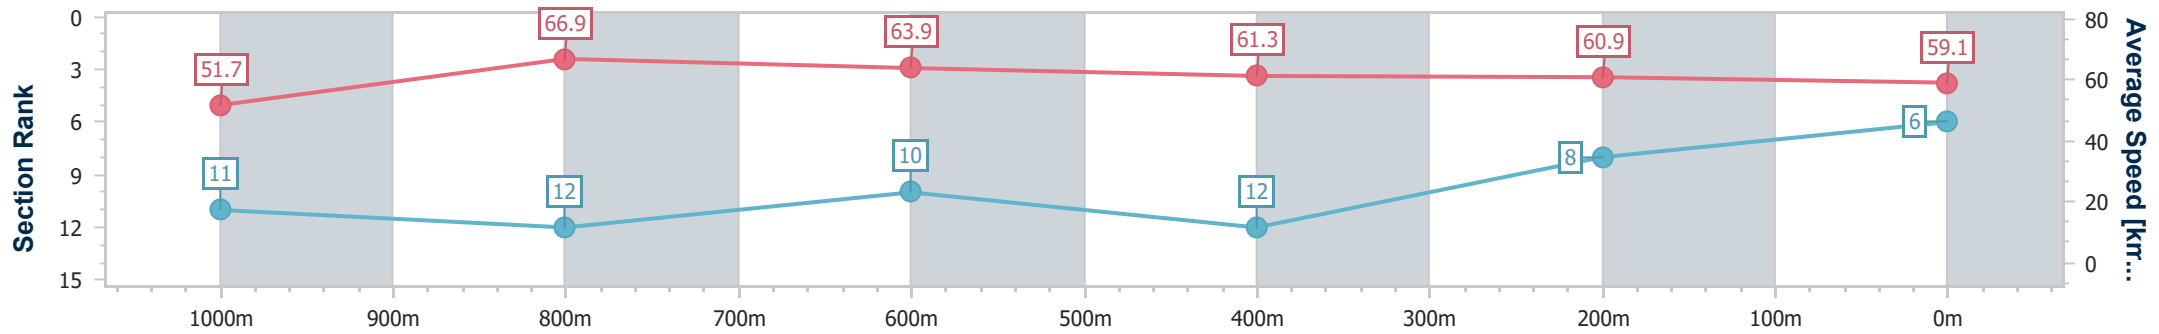

- [] Ranking at each section and finish
- .-.-.- No data available at this section
- NA No data available

Horse/Jockey Name	Swanic Boom
Final Rank	7
Fastest Section Time (Section)	0:10.62 (1000m)
Top Speed [km/h] (Section)	69.7 (1000m)
Race State	Finished