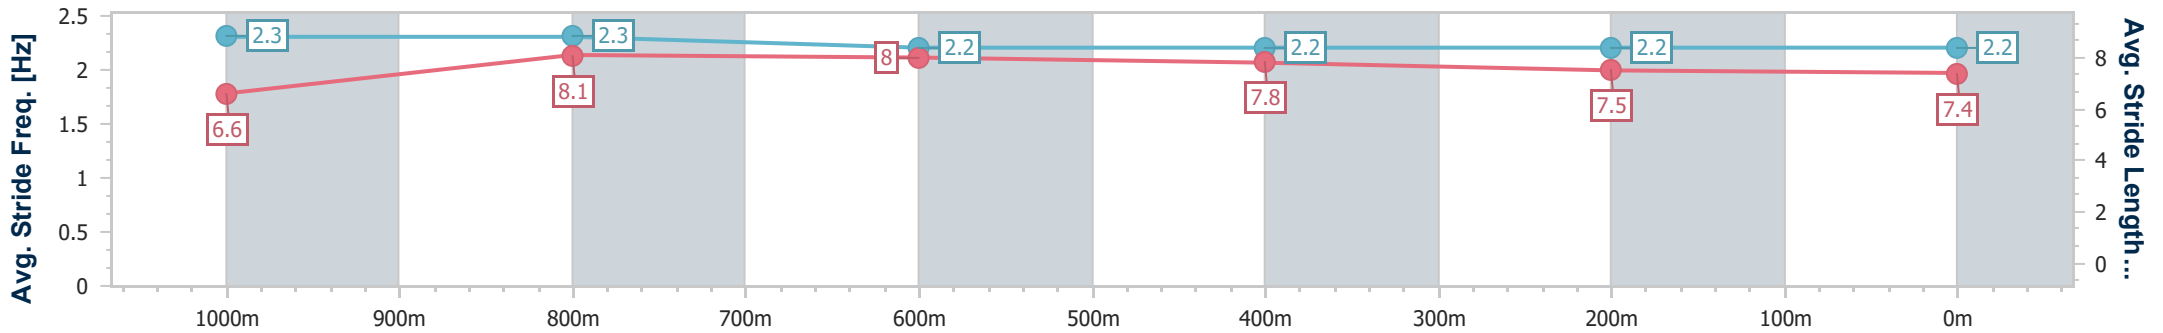

Aquis Park Gold Coast Poly QLD Professional

Race 7: COCA COLA Class 1 Plate - 1200m

20 May 2023 - 16:15

Track Rating: Synthetic , Weather: Fine, Rail Position: True

Section	Overall	1000m	800m	600m	400m	200m
Section Times	1:11.66 [5] (0:13.40)	0:58.26 [2] (0:10.69)	0:47.57 [3] (0:11.32)	0:36.25 [3] (0:11.76)	0:24.49 [4] (0:12.10)	0:12.39 [5] (0:12.39)
Average Speed [km/h]	53.7	67.4	64.1	61.9	60.0	58.3
Top Speed [km/h]	67.6	68.9	64.6	64.2	61.0	59.6
Avg. Dist. to Rail [m]	1.7	0.6	1.7	2.8	3.9	4.0
Avg. Stride Freq. [Hz]	2.3	2.3	2.2	2.2	2.2	2.2
Avg. Stride Length [m]	6.6	8.1	8.0	7.8	7.5	7.4