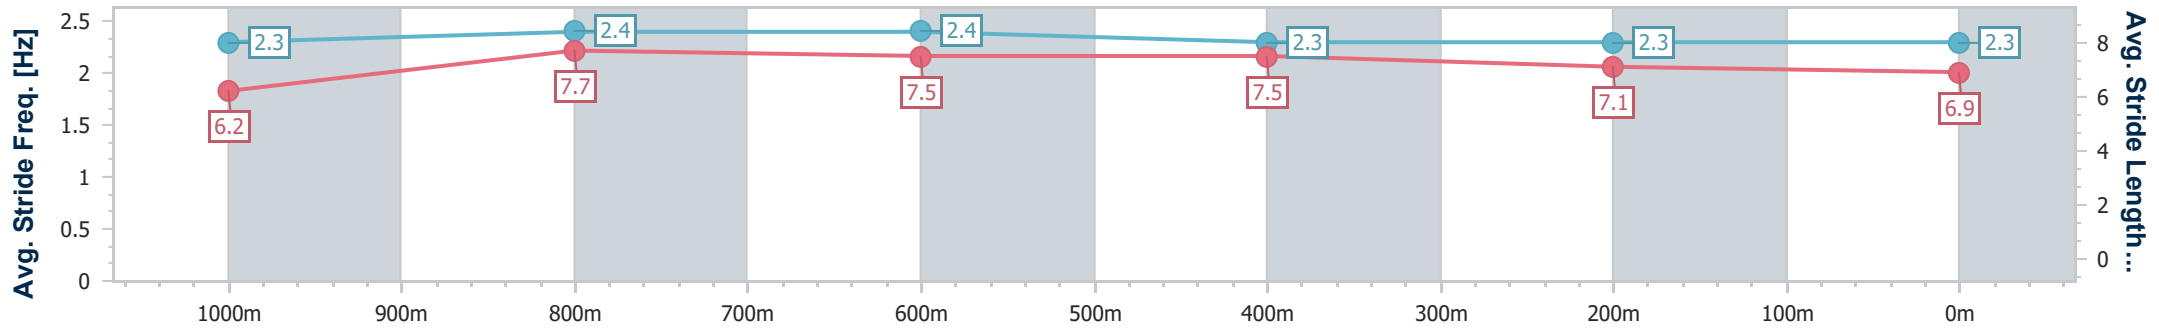

Aquis Park Gold Coast Poly QLD Professional

Race 7: COCA COLA Class 1 Plate - 1200m

20 May 2023 - 16:15

Track Rating: Synthetic , Weather: Fine, Rail Position: True

Section	Overall	1000m	800m	600m	400m	200m
Section Times	1:12.43 [8] (0:13.95)	0:58.48 [10] (0:10.78)	0:47.70 [10] (0:11.47)	0:36.23 [12] (0:11.71)	0:24.52 [10] (0:12.07)	0:12.45 [9] (0:12.45)
Average Speed [km/h]	51.7	67.2	64.3	62.7	60.3	58.0
Top Speed [km/h]	66.2	69.1	67.5	64.7	61.7	59.8
Avg. Dist. to Rail [m]	7.7	2.7	4.3	4.5	5.6	5.9
Avg. Stride Freq. [Hz]	2.3	2.4	2.4	2.3	2.3	2.3
Avg. Stride Length [m]	6.2	7.7	7.5	7.5	7.1	6.9

- [] Ranking at each section and finish
- .-.- No data available at this section
- NA No data available

Horse/Jockey Name	Starbook
Final Rank	9
Fastest Section Time (Section)	0:10.62 (1000m)
Top Speed [km/h] (Section)	69.0 (1000m)
Race State	Finished