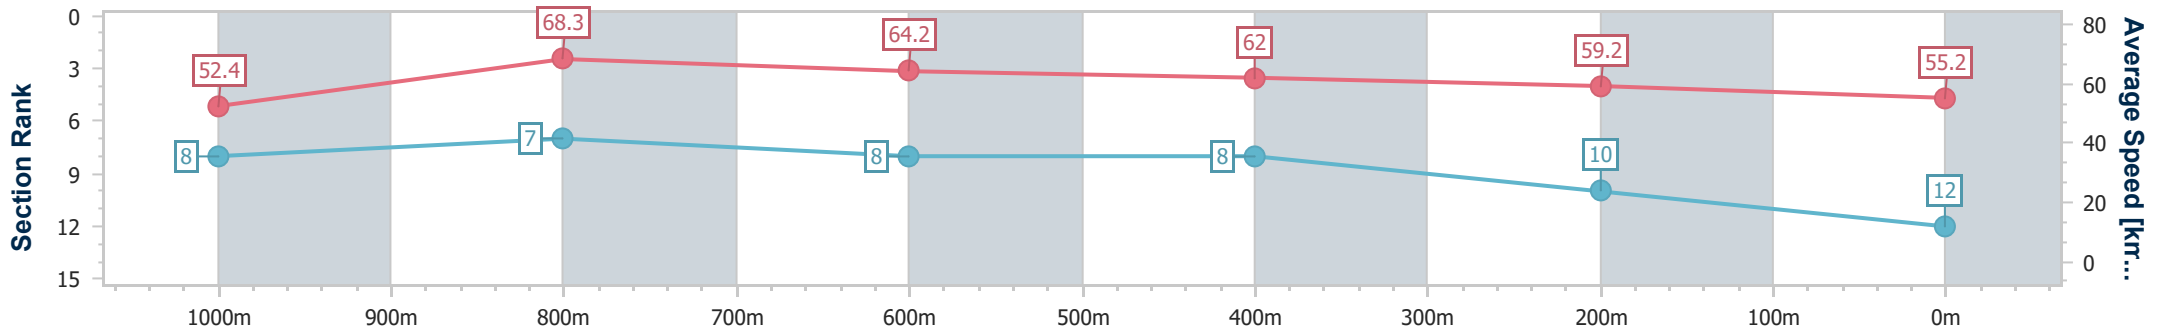

- [] Ranking at each section and finish
- .-.- No data available at this section
- NA No data available

Horse/Jockey Name	Plaintiff's Friend
Final Rank	12
Fastest Section Time (Section)	0:10.65 (1000m)
Top Speed [km/h] (Section)	69.9 (1000m)
Race State	Finished

Aquis Park Gold Coast Poly QLD Professional

Race 7: COCA COLA Class 1 Plate - 1200m

20 May 2023 - 16:15

Track Rating: Synthetic , Weather: Fine, Rail Position: True

Section	Overall	1000m	800m	600m	400m	200m
Section Times	1:12.97 [12] (0:13.73)	0:59.24 [8] (0:10.65)	0:48.59 [7] (0:11.39)	0:37.20 [8] (0:11.82)	0:25.38 [8] (0:12.32)	0:13.06 [10]
Average Speed [km/h]	52.4	68.3	64.2	62.0	59.2	55.2
Top Speed [km/h]	68.7	69.9	65.9	64.8	60.6	58.7
Avg. Dist. to Rail [m]	4.3	3.7	3.1	3.6	7.4	7.2
Avg. Stride Freq. [Hz]	2.3	2.4	2.4	2.4	2.3	2.2
Avg. Stride Length [m]	6.2	7.7	7.5	7.3	7.0	6.8

- [] Ranking at each section and finish
- .-.- No data available at this section
- NA No data available