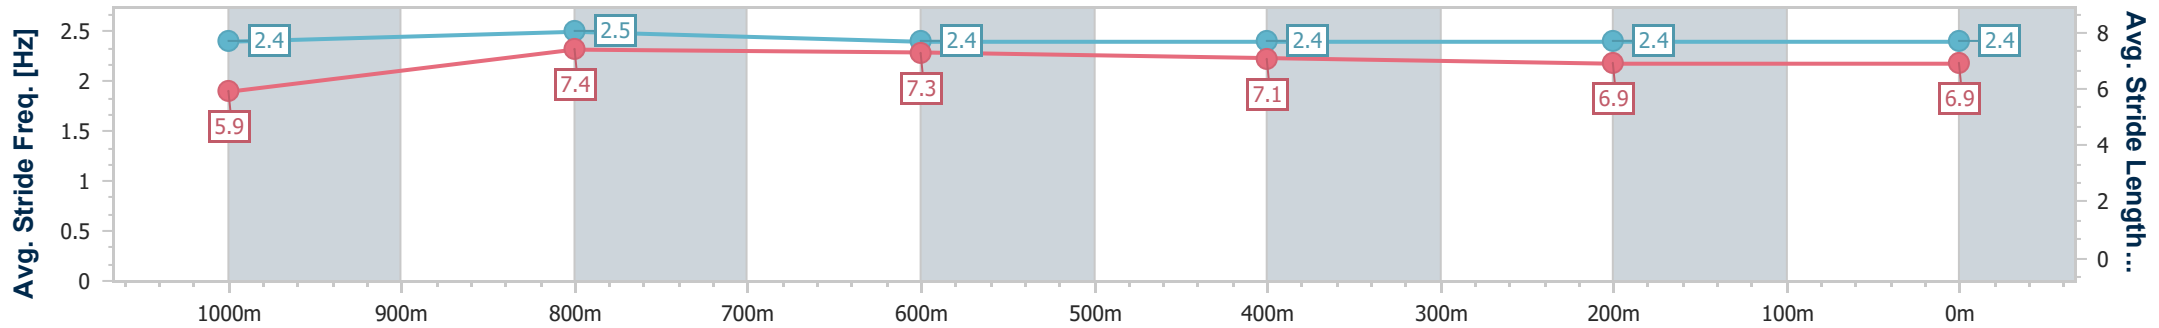

- [] Ranking at each section and finish
- .-.-.- No data available at this section
- NA No data available

Horse/Jockey Name	Swanic Boom
Final Rank	7
Fastest Section Time (Section)	0:10.62 (1000m)
Top Speed [km/h] (Section)	69.7 (1000m)
Race State	Finished