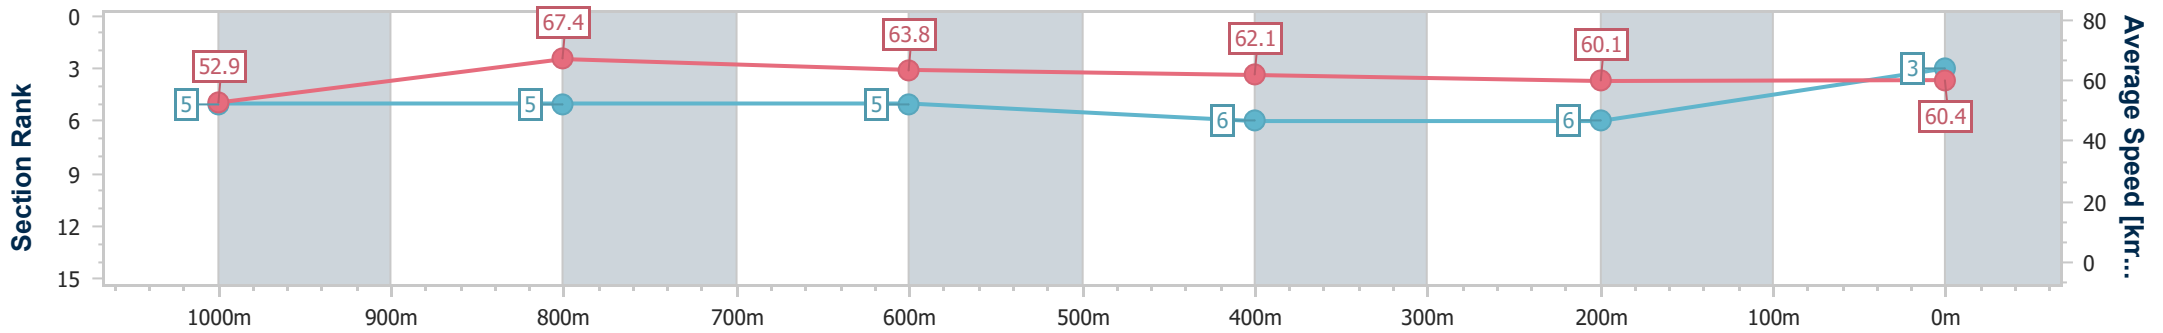

Aquis Park Gold Coast Poly QLD Professional

Race 7: COCA COLA Class 1 Plate - 1200m

20 May 2023 - 16:15

Track Rating: Synthetic , Weather: Fine, Rail Position: True

Section	Overall	1000m	800m	600m	400m	200m
Section Times	1:11.38 [3] (0:13.61)	0:57.77 [5] (0:10.65)	0:47.12 [5] (0:11.33)	0:35.79 [5] (0:11.73)	0:24.06 [6] (0:12.07)	0:11.99 [6] (0:11.99)
Average Speed [km/h]	52.9	67.4	63.8	62.1	60.1	60.4
Top Speed [km/h]	68.7	68.7	65.4	63.5	61.6	61.7
Avg. Dist. to Rail [m]	0.9	1.1	0.8	2.0	5.9	5.5
Avg. Stride Freq. [Hz]	2.3	2.4	2.3	2.3	2.3	2.3
Avg. Stride Length [m]	6.3	7.7	7.7	7.6	7.3	7.2