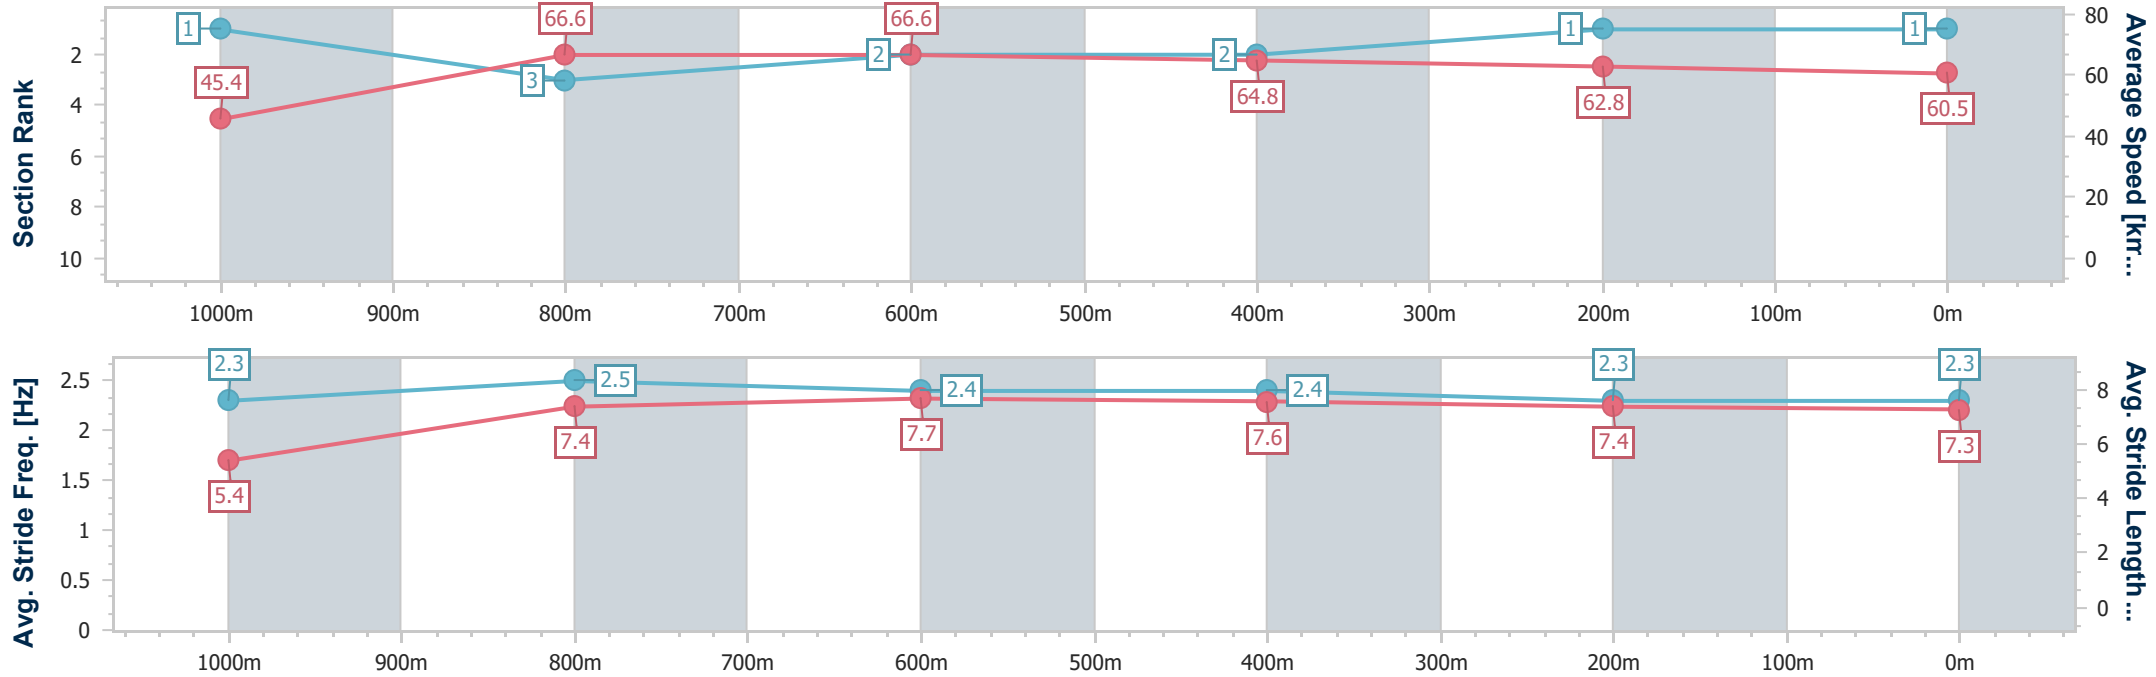

Track Rating: Synthetic , Weather: Fine, Rail Position: True

Section	Overall	1000m	800m	600m	400m	200m
Section Times	1:04.53 [1] (0:07.96)	0:56.57 [1] (0:10.88)	0:45.69 [3] (0:10.93)	0:34.76 [2] (0:11.26)	0:23.50 [2] (0:11.56)	0:11.94 [1] (0:11.94)
Average Speed [km/h]	45.4	66.6	66.6	64.8	62.8	60.5
Top Speed [km/h]	64.7	67.8	68.0	66.9	63.6	62.7
Avg. Dist. to Rail [m]	2.3	2.1	2.1	2.6	3.8	3.4
Avg. Stride Freq. [Hz]	2.3	2.5	2.4	2.4	2.3	2.3
Avg. Stride Length [m]	5.4	7.4	7.7	7.6	7.4	7.3