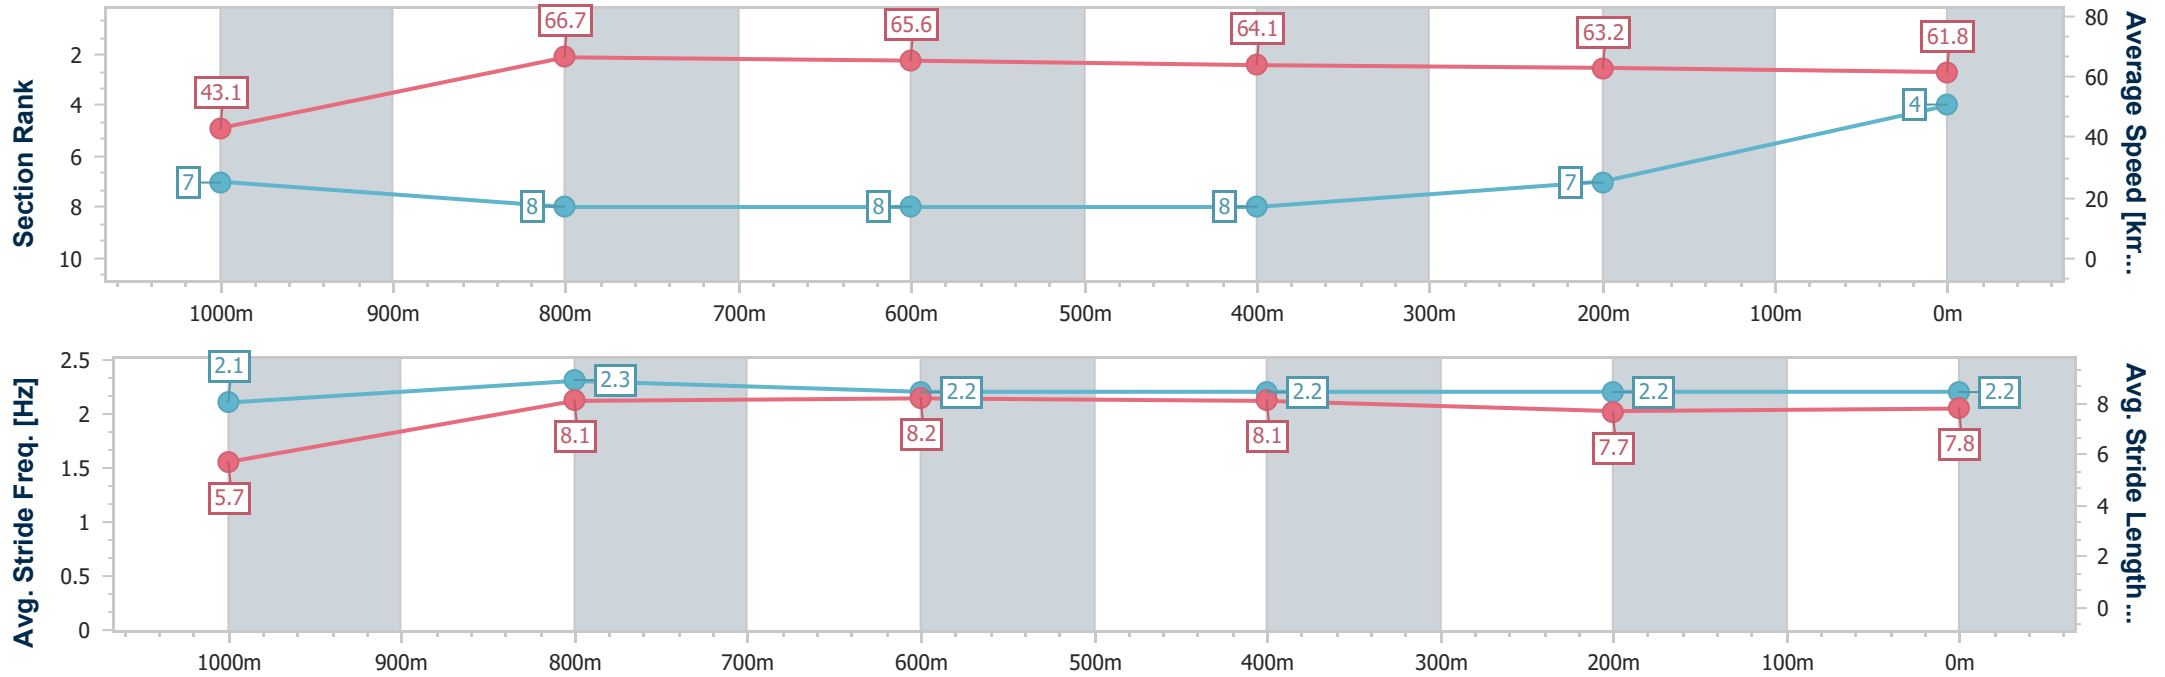

Section	Overall	1000m	800m	600m	400m	200m
Section Times	1:05.05 [3] (0:08.50)	0:56.55 [8] (0:10.46)	0:46.09 [4] (0:10.87)	0:35.22 [4] (0:11.32)	0:23.90 [4] (0:11.69)	0:12.21 [2] (0:12.21)
Average Speed [km/h]	42.3	69.2	66.5	63.7	61.8	59.1
Top Speed [km/h]	65.0	70.8	69.4	65.5	62.6	61.3
Avg. Dist. to Rail [m]	5.6	1.8	0.6	0.6	3.1	4.8
Avg. Stride Freq. [Hz]	2.3	2.7	2.5	2.5	2.5	2.4
Avg. Stride Length [m]	5.0	7.2	7.2	7.1	6.9	6.7

- [] Ranking at each section and finish
- .-.- No data available at this section
- NA No data available

Horse/Jockey Name	Whistling Spirit
Final Rank	4
Fastest Section Time (Section)	0:08.37 (Overall)
Top Speed [km/h] (Section)	68.7 (1000m)
Race State	Finished

Section	Overall	1000m	800m	600m	400m	200m
Section Times	1:05.07 [4] (0:08.37)	0:56.70 [7] (0:10.89)	0:45.81 [8] (0:11.23)	0:34.58 [8] (0:11.40)	0:23.18 [8] (0:11.48)	0:11.70 [7] (0:11.70)
Average Speed [km/h]	43.1	66.7	65.6	64.1	63.2	61.8
Top Speed [km/h]	62.9	68.7	66.4	65.5	63.9	63.5
Avg. Dist. to Rail [m]	5.0	2.6	4.2	3.1	4.2	4.6
Avg. Stride Freq. [Hz]	2.1	2.3	2.2	2.2	2.2	2.2
Avg. Stride Length [m]	5.7	8.1	8.2	8.1	7.7	7.8