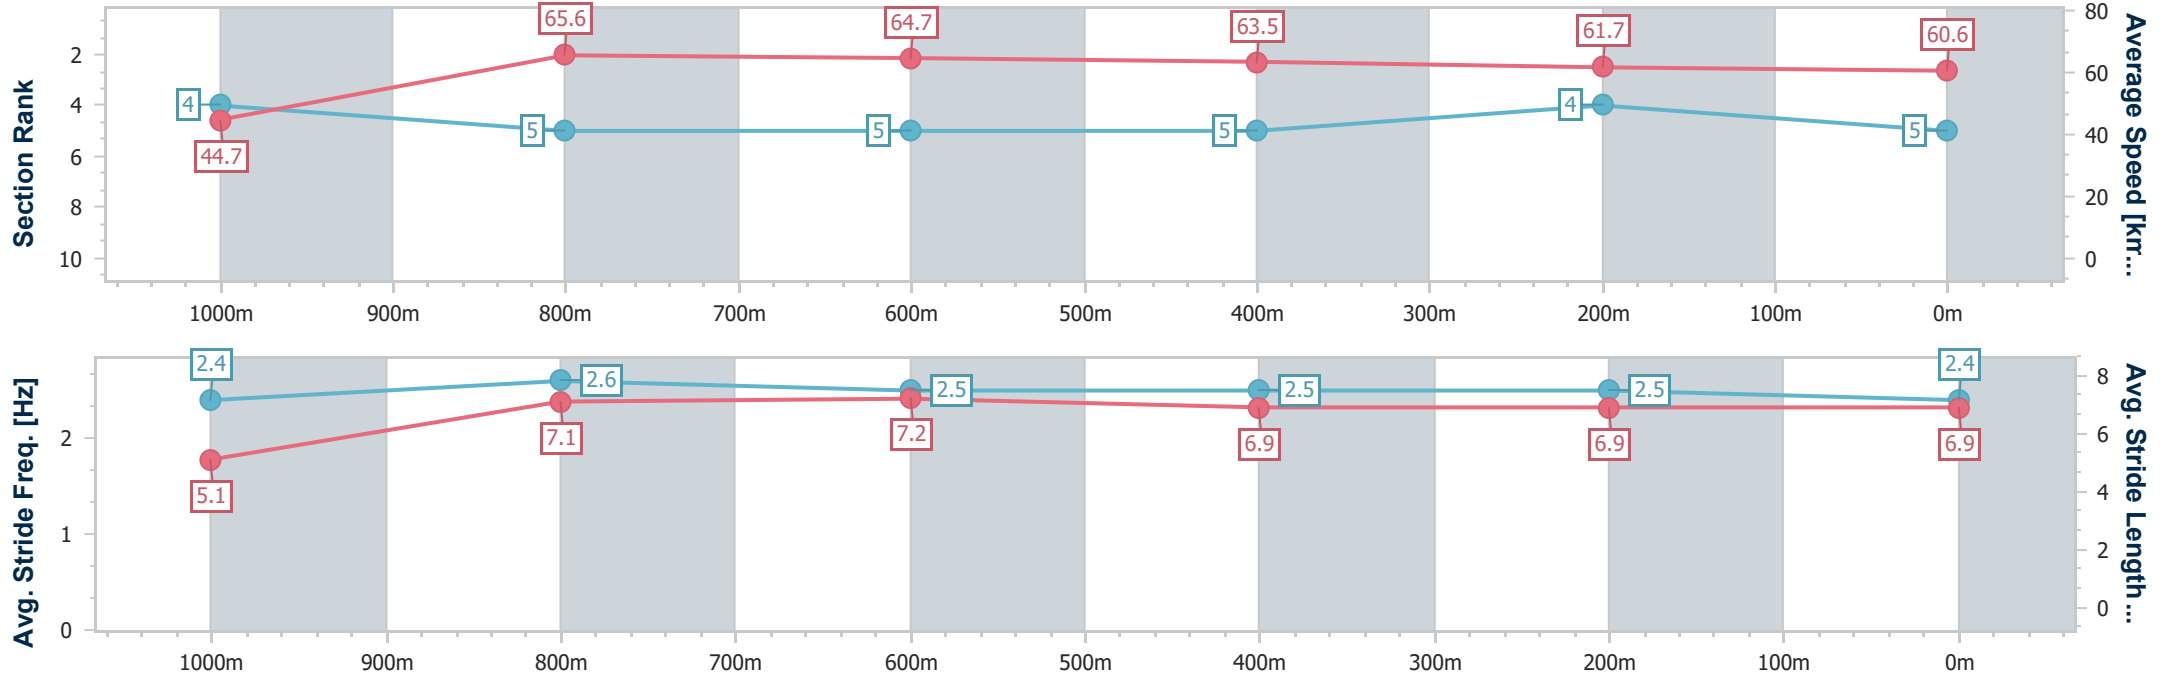

Section	Overall	1000m	800m	600m	400m	200m
Section Times	1:05.07 [4] (0:08.37)	0:56.70 [7] (0:10.89)	0:45.81 [8] (0:11.23)	0:34.58 [8] (0:11.40)	0:23.18 [8] (0:11.48)	0:11.70 [7] (0:11.70)
Average Speed [km/h]	43.1	66.7	65.6	64.1	63.2	61.8
Top Speed [km/h]	62.9	68.7	66.4	65.5	63.9	63.5
Avg. Dist. to Rail [m]	5.0	2.6	4.2	3.1	4.2	4.6
Avg. Stride Freq. [Hz]	2.1	2.3	2.2	2.2	2.2	2.2
Avg. Stride Length [m]	5.7	8.1	8.2	8.1	7.7	7.8

- [] Ranking at each section and finish
- .-.- No data available at this section
- NA No data available

Horse/Jockey Name	Boardie
Final Rank	5
Fastest Section Time (Section)	0:08.06 (Overall)
Top Speed [km/h] (Section)	66.7 (1000m)
Race State	Finished

Section	Overall	1000m	800m	600m	400m	200m
Section Times	1:05.08 [5] (0:08.06)	0:57.02 [4] (0:10.96)	0:46.06 [5] (0:11.08)	0:34.98 [5] (0:11.35)	0:23.63 [5] (0:11.68)	0:11.95 [4] (0:11.95)
Average Speed [km/h]	44.7	65.6	64.7	63.5	61.7	60.6
Top Speed [km/h]	62.3	66.7	66.4	65.5	62.1	62.1
Avg. Dist. to Rail [m]	0.8	0.4	0.9	0.4	1.8	2.0
Avg. Stride Freq. [Hz]	2.4	2.6	2.5	2.5	2.5	2.4
Avg. Stride Length [m]	5.1	7.1	7.2	6.9	6.9	6.9