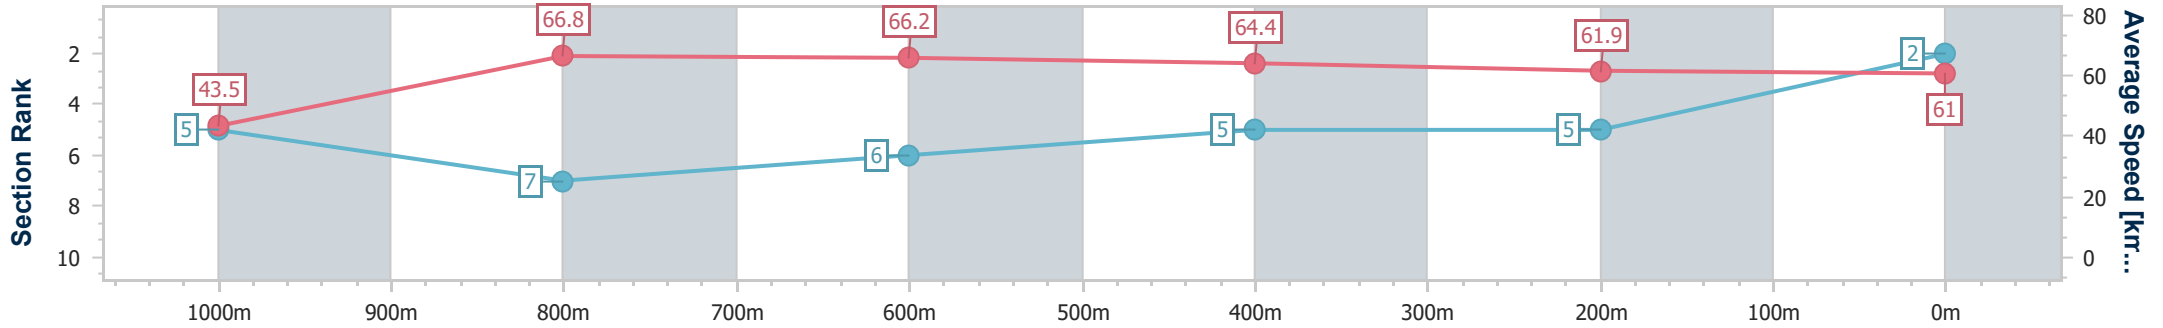

Horse/Jockey Name	Lady Falvelon
Final Rank	2
Fastest Section Time (Section)	0:08.28 (Overall)
Top Speed [km/h] (Section)	68.8 (1000m)
Race State	Finished

Aquis Park Gold Coast Poly QLD Professional
Race 4: JIM BEAM AQUIS QTIS 3YO SPRINT SERIES -
BENCHMARK 62 Handicap - 1100m
20 May 2023 - 14:20

Track Rating: Synthetic , Weather: Fine, Rail Position: True

Section	Overall	1000m	800m	600m	400m	200m
Section Times	1:05.02 [2] (0:08.28)	0:56.74 [5] (0:10.86)	0:45.88 [7] (0:11.01)	0:34.87 [6] (0:11.31)	0:23.56 [5] (0:11.72)	0:11.84 [5] (0:11.84)
Average Speed [km/h]	43.5	66.8	66.2	64.4	61.9	61.0
Top Speed [km/h]	62.8	68.8	67.7	66.5	63.0	62.2
Avg. Dist. to Rail [m]	6.4	2.8	2.0	2.0	5.6	7.0
Avg. Stride Freq. [Hz]	2.2	2.4	2.4	2.3	2.4	2.3
Avg. Stride Length [m]	5.4	7.6	7.6	7.6	7.3	7.2

- [ ] Ranking at each section and finish
- -.-.- No data available at this section
- NA No data available