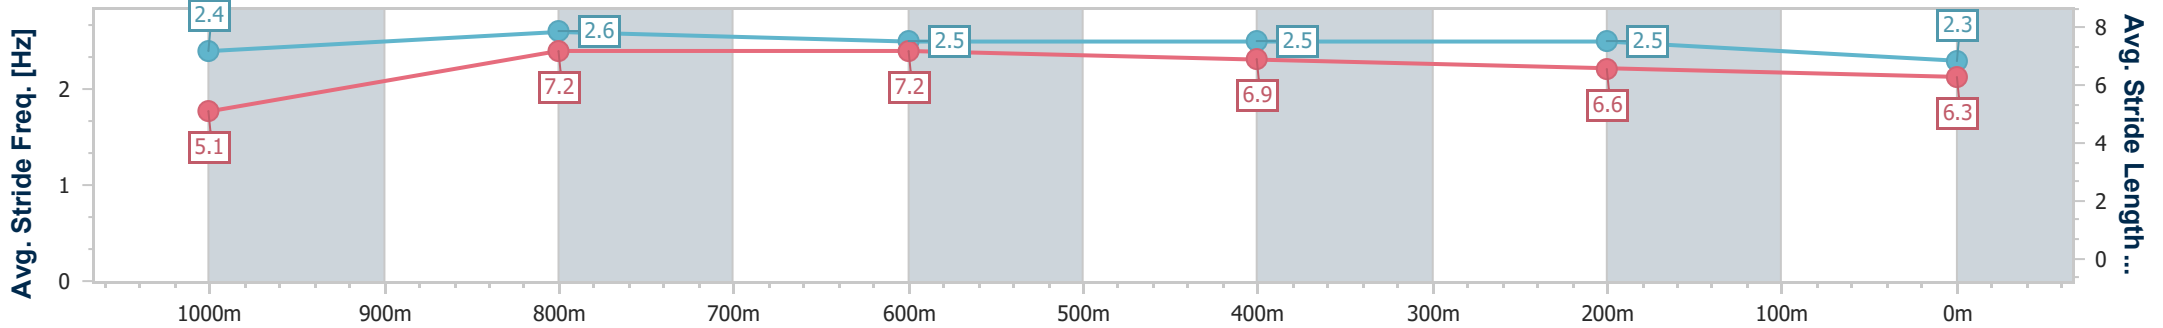

Horse/Jockey Name	Palazzo Spirit
Final Rank	8
Fastest Section Time (Section)	0:08.03 (Overall)
Top Speed [km/h] (Section)	69.9 (1000m)
Race State	Finished

Aquis Park Gold Coast Poly QLD Professional
Race 4: JIM BEAM AQUIS QTIS 3YO SPRINT SERIES -
BENCHMARK 62 Handicap - 1100m
20 May 2023 - 14:20

Track Rating: Synthetic , Weather: Fine, Rail Position: True

Section	Overall	1000m	800m	600m	400m	200m
Section Times	1:06.84 [8] (0:08.03)	0:58.81 [3] (0:10.65)	0:48.16 [2] (0:11.04)	0:37.12 [1] (0:11.34)	0:25.78 [1] (0:12.13)	0:13.65 [6] (0:13.65)
Average Speed [km/h]	45.0	68.0	65.6	63.6	59.5	52.8
Top Speed [km/h]	65.7	69.9	67.4	65.8	61.3	57.0
Avg. Dist. to Rail [m]	3.0	2.4	1.0	0.5	1.4	2.1
Avg. Stride Freq. [Hz]	2.4	2.6	2.5	2.5	2.5	2.3
Avg. Stride Length [m]	5.1	7.2	7.2	6.9	6.6	6.3

- [ ] Ranking at each section and finish
- -.-.- No data available at this section
- NA No data available