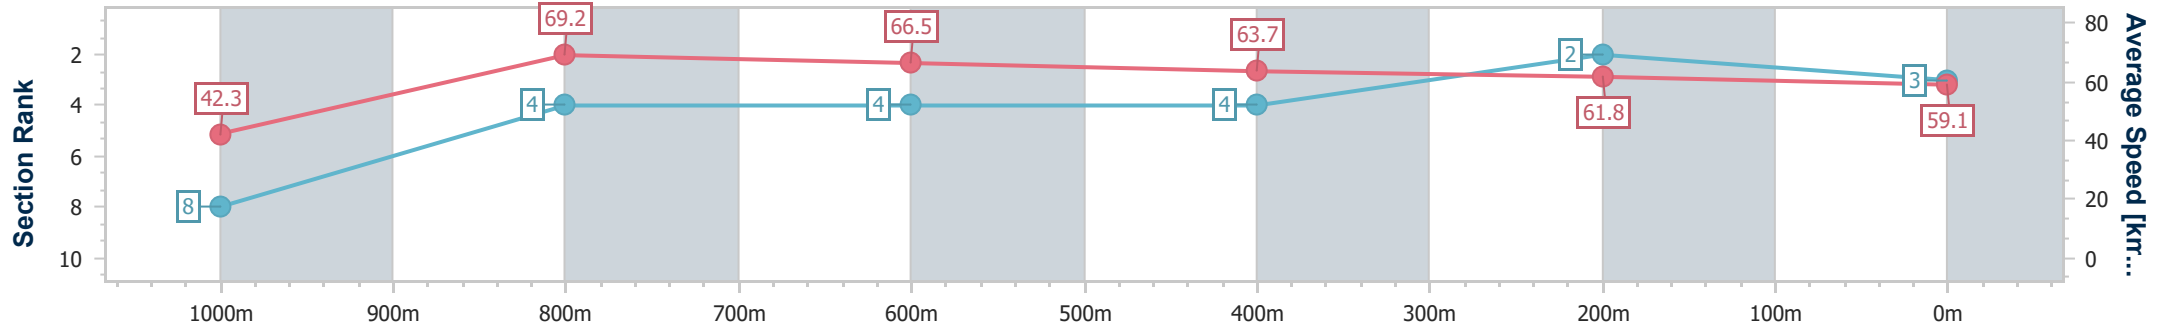

Horse/Jockey Name	Shaquila
Final Rank	3
Fastest Section Time (Section)	0:08.50 (Overall)
Top Speed [km/h] (Section)	70.8 (1000m)
Race State	Finished

Aquis Park Gold Coast Poly QLD Professional
Race 4: JIM BEAM AQUIS QTIS 3YO SPRINT SERIES -
BENCHMARK 62 Handicap - 1100m

20 May 2023 - 14:20

Track Rating: Synthetic , Weather: Fine, Rail Position: True

Section	Overall	1000m	800m	600m	400m	200m
Section Times	1:05.05 [3] (0:08.50)	0:56.55 [8] (0:10.46)	0:46.09 [4] (0:10.87)	0:35.22 [4] (0:11.32)	0:23.90 [4] (0:11.69)	0:12.21 [2] (0:12.21)
Average Speed [km/h]	42.3	69.2	66.5	63.7	61.8	59.1
Top Speed [km/h]	65.0	70.8	69.4	65.5	62.6	61.3
Avg. Dist. to Rail [m]	5.6	1.8	0.6	0.6	3.1	4.8
Avg. Stride Freq. [Hz]	2.3	2.7	2.5	2.5	2.5	2.4
Avg. Stride Length [m]	5.0	7.2	7.2	7.1	6.9	6.7

- [ ] Ranking at each section and finish
- -.-.- No data available at this section
- NA No data available