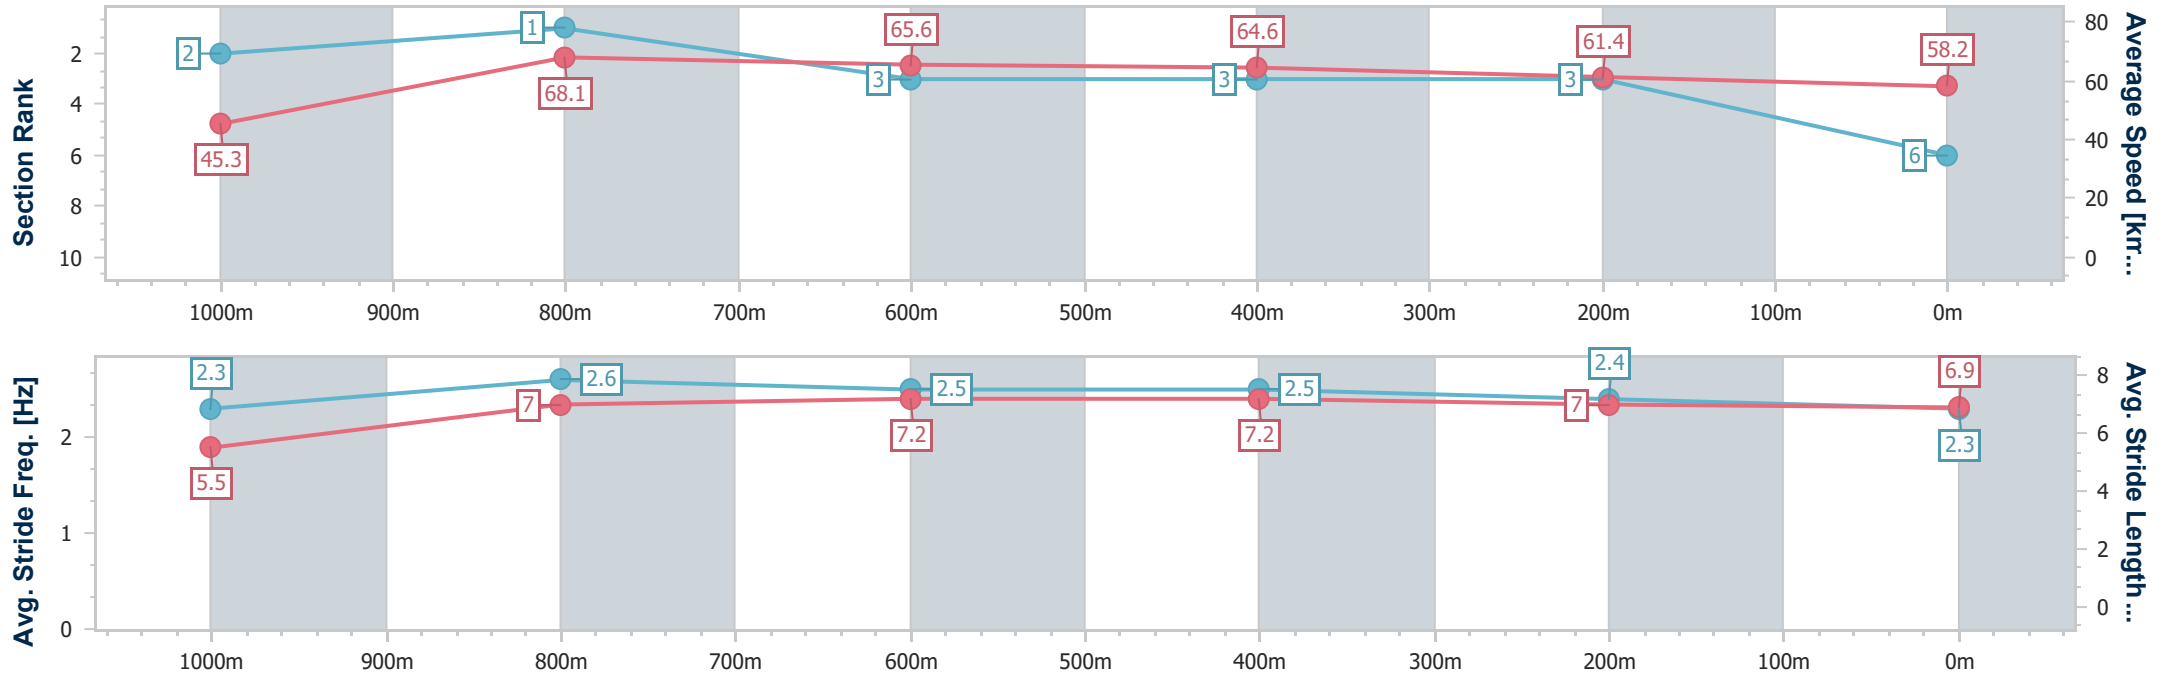

Section	Overall	1000m	800m	600m	400m	200m
Section Times	1:05.08 [5] (0:08.06)	0:57.02 [4] (0:10.96)	0:46.06 [5] (0:11.08)	0:34.98 [5] (0:11.35)	0:23.63 [5] (0:11.68)	0:11.95 [4] (0:11.95)
Average Speed [km/h]	44.7	65.6	64.7	63.5	61.7	60.6
Top Speed [km/h]	62.3	66.7	66.4	65.5	62.1	62.1
Avg. Dist. to Rail [m]	0.8	0.4	0.9	0.4	1.8	2.0
Avg. Stride Freq. [Hz]	2.4	2.6	2.5	2.5	2.5	2.4
Avg. Stride Length [m]	5.1	7.1	7.2	6.9	6.9	6.9

- [] Ranking at each section and finish
- .-.- No data available at this section
- NA No data available

Horse/Jockey Name	Maguro
Final Rank	6
Fastest Section Time (Section)	0:07.96 (Overall)
Top Speed [km/h] (Section)	70.2 (1000m)
Race State	Finished

Section	Overall	1000m	800m	600m	400m	200m
Section Times	1:05.33 [6] (0:07.96)	0:57.37 [2] (0:10.70)	0:46.67 [1] (0:11.16)	0:35.51 [3] (0:11.28)	0:24.23 [3] (0:11.83)	0:12.40 [3] (0:12.40)
Average Speed [km/h]	45.3	68.1	65.6	64.6	61.4	58.2
Top Speed [km/h]	64.3	70.2	66.9	67.7	62.5	60.8
Avg. Dist. to Rail [m]	4.4	4.3	2.9	2.5	3.6	3.1
Avg. Stride Freq. [Hz]	2.3	2.6	2.5	2.5	2.4	2.3
Avg. Stride Length [m]	5.5	7.0	7.2	7.2	7.0	6.9