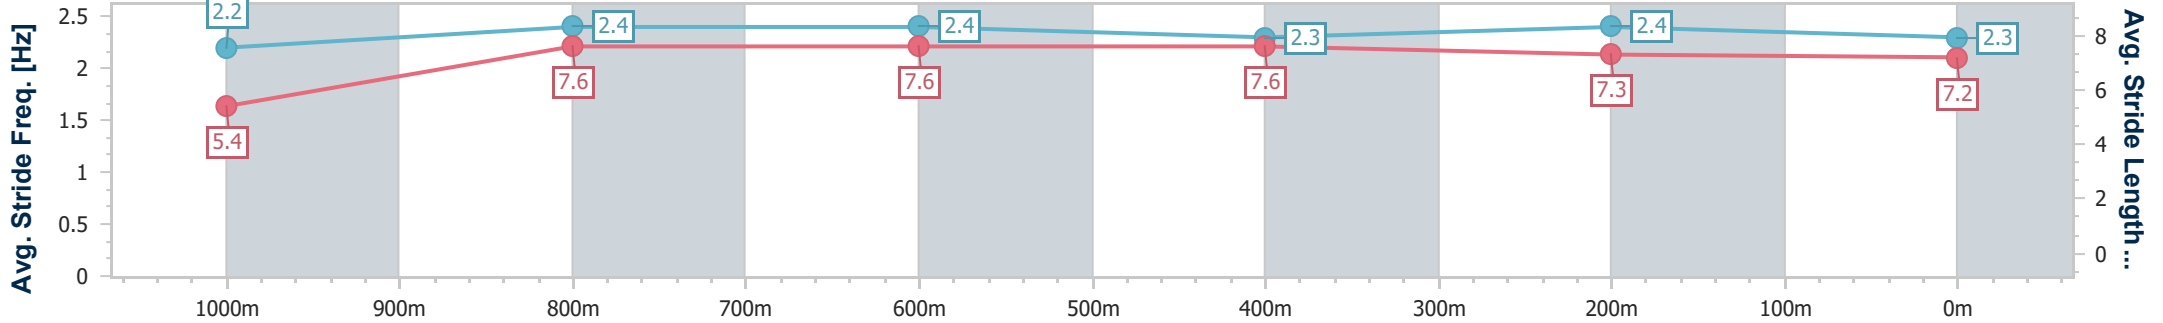

Horse/Jockey Name	Lady Falvelon
Final Rank	2
Fastest Section Time (Section)	0:08.28 (Overall)
Top Speed [km/h] (Section)	68.8 (1000m)
Race State	Finished

Aquis Park Gold Coast Poly QLD Professional
Race 4: JIM BEAM AQUIS QTIS 3YO SPRINT SERIES -
BENCHMARK 62 Handicap - 1100m
20 May 2023 - 14:20

Track Rating: Synthetic , Weather: Fine, Rail Position: True

Section	Overall	1000m	800m	600m	400m	200m
Section Times	1:05.02 [2] (0:08.28)	0:56.74 [5] (0:10.86)	0:45.88 [7] (0:11.01)	0:34.87 [6] (0:11.31)	0:23.56 [5] (0:11.72)	0:11.84 [5] (0:11.84)
Average Speed [km/h]	43.5	66.8	66.2	64.4	61.9	61.0
Top Speed [km/h]	62.8	68.8	67.7	66.5	63.0	62.2
Avg. Dist. to Rail [m]	6.4	2.8	2.0	2.0	5.6	7.0
Avg. Stride Freq. [Hz]	2.2	2.4	2.4	2.3	2.4	2.3
Avg. Stride Length [m]	5.4	7.6	7.6	7.6	7.3	7.2

- [ ] Ranking at each section and finish
- -.-.- No data available at this section
- NA No data available