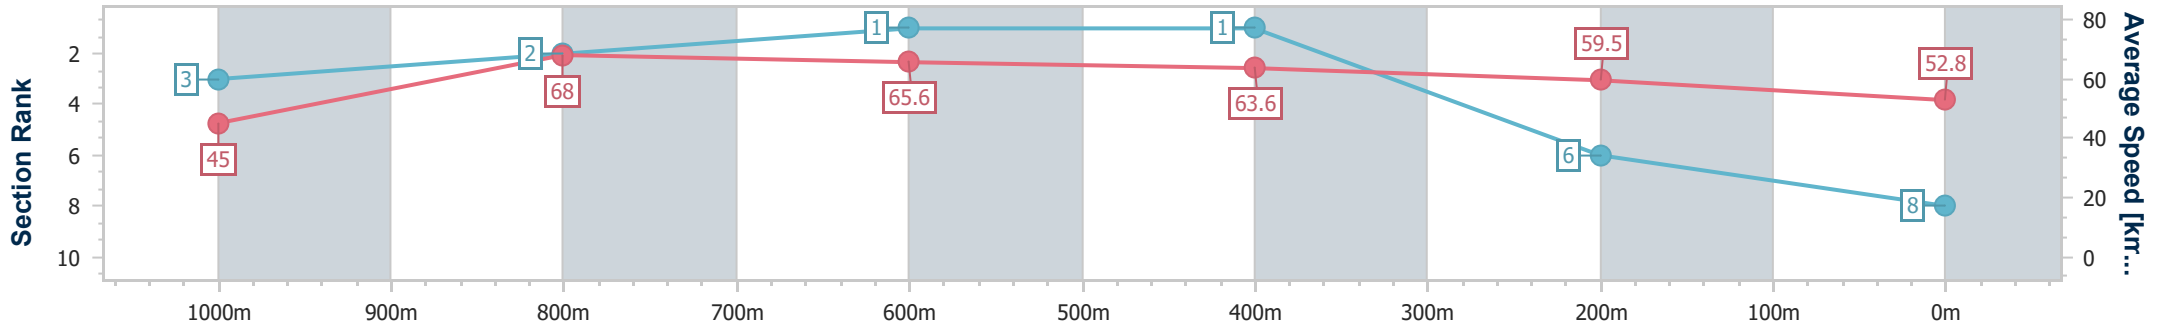

Horse/Jockey Name	Palazzo Spirit
Final Rank	8
Fastest Section Time (Section)	0:08.03 (Overall)
Top Speed [km/h] (Section)	69.9 (1000m)
Race State	Finished

Aquis Park Gold Coast Poly QLD Professional
Race 4: JIM BEAM AQUIS QTIS 3YO SPRINT SERIES -
BENCHMARK 62 Handicap - 1100m
20 May 2023 - 14:20

Track Rating: Synthetic , Weather: Fine, Rail Position: True

Section	Overall	1000m	800m	600m	400m	200m
Section Times	1:06.84 [8] (0:08.03)	0:58.81 [3] (0:10.65)	0:48.16 [2] (0:11.04)	0:37.12 [1] (0:11.34)	0:25.78 [1] (0:12.13)	0:13.65 [6] (0:13.65)
Average Speed [km/h]	45.0	68.0	65.6	63.6	59.5	52.8
Top Speed [km/h]	65.7	69.9	67.4	65.8	61.3	57.0
Avg. Dist. to Rail [m]	3.0	2.4	1.0	0.5	1.4	2.1
Avg. Stride Freq. [Hz]	2.4	2.6	2.5	2.5	2.5	2.3
Avg. Stride Length [m]	5.1	7.2	7.2	6.9	6.6	6.3

- [ ] Ranking at each section and finish
- -.-.- No data available at this section
- NA No data available