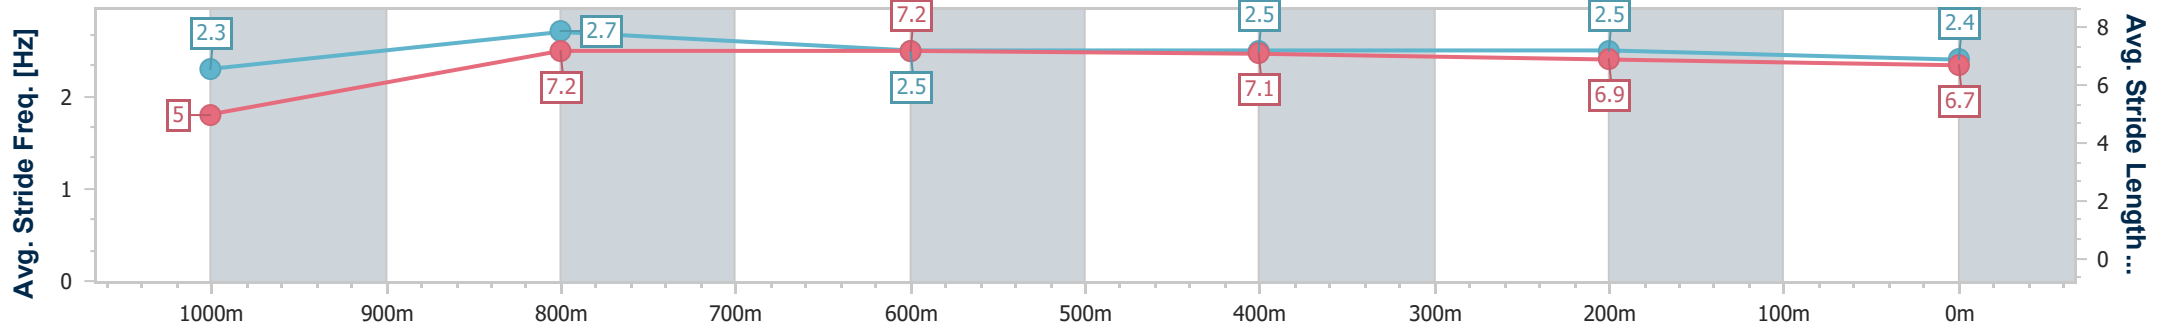

Horse/Jockey Name	Shaquila
Final Rank	3
Fastest Section Time (Section)	0:08.50 (Overall)
Top Speed [km/h] (Section)	70.8 (1000m)
Race State	Finished

Aquis Park Gold Coast Poly QLD Professional
Race 4: JIM BEAM AQUIS QTIS 3YO SPRINT SERIES -
BENCHMARK 62 Handicap - 1100m

20 May 2023 - 14:20

Track Rating: Synthetic , Weather: Fine, Rail Position: True

Section	Overall	1000m	800m	600m	400m	200m
Section Times	1:05.05 [3] (0:08.50)	0:56.55 [8] (0:10.46)	0:46.09 [4] (0:10.87)	0:35.22 [4] (0:11.32)	0:23.90 [4] (0:11.69)	0:12.21 [2] (0:12.21)
Average Speed [km/h]	42.3	69.2	66.5	63.7	61.8	59.1
Top Speed [km/h]	65.0	70.8	69.4	65.5	62.6	61.3
Avg. Dist. to Rail [m]	5.6	1.8	0.6	0.6	3.1	4.8
Avg. Stride Freq. [Hz]	2.3	2.7	2.5	2.5	2.5	2.4
Avg. Stride Length [m]	5.0	7.2	7.2	7.1	6.9	6.7

- [ ] Ranking at each section and finish
- -.-.- No data available at this section
- NA No data available