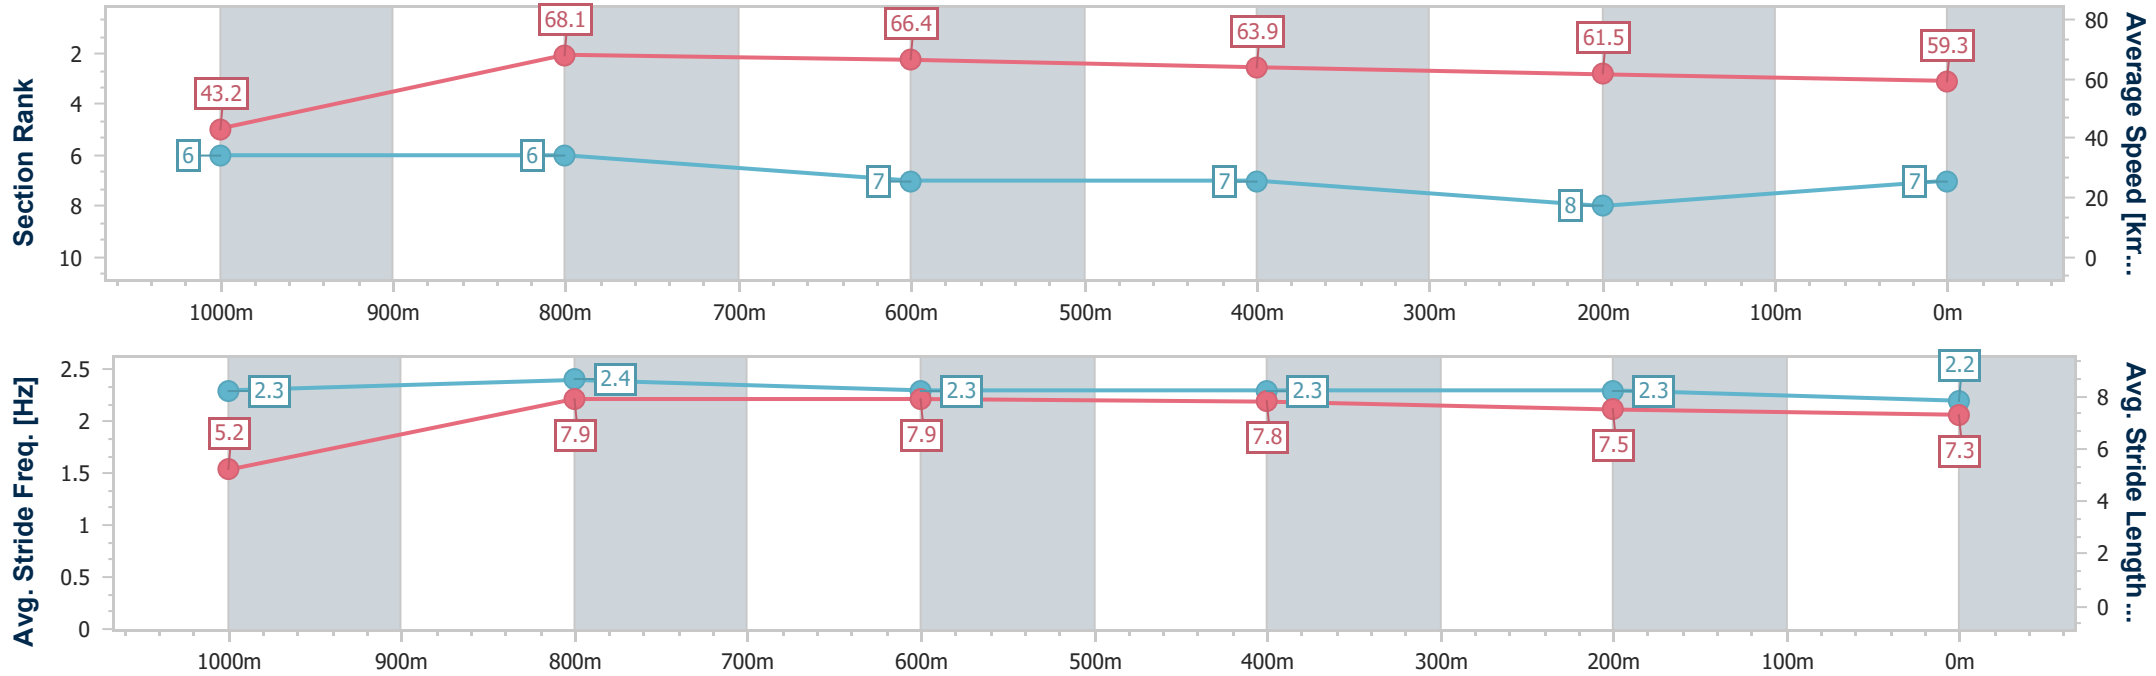

Section	Overall	1000m	800m	600m	400m	200m
Section Times	1:05.33 [6] (0:07.96)	0:57.37 [2] (0:10.70)	0:46.67 [1] (0:11.16)	0:35.51 [3] (0:11.28)	0:24.23 [3] (0:11.83)	0:12.40 [3] (0:12.40)
Average Speed [km/h]	45.3	68.1	65.6	64.6	61.4	58.2
Top Speed [km/h]	64.3	70.2	66.9	67.7	62.5	60.8
Avg. Dist. to Rail [m]	4.4	4.3	2.9	2.5	3.6	3.1
Avg. Stride Freq. [Hz]	2.3	2.6	2.5	2.5	2.4	2.3
Avg. Stride Length [m]	5.5	7.0	7.2	7.2	7.0	6.9

- [] Ranking at each section and finish
- .-.- No data available at this section
- NA No data available

Horse/Jockey Name	Mishani Warfare
Final Rank	7
Fastest Section Time (Section)	0:08.35 (Overall)
Top Speed [km/h] (Section)	69.6 (1000m)
Race State	Finished

Section	Overall	1000m	800m	600m	400m	200m
Section Times	1:05.68 [7] (0:08.35)	0:57.33 [6] (0:10.72)	0:46.61 [6] (0:11.16)	0:35.45 [7] (0:11.45)	0:24.00 [7] (0:11.81)	0:12.19 [8] (0:12.19)
Average Speed [km/h]	43.2	68.1	66.4	63.9	61.5	59.3
Top Speed [km/h]	64.8	69.6	68.8	66.2	62.0	61.3
Avg. Dist. to Rail [m]	7.9	5.3	5.1	3.3	5.6	7.5
Avg. Stride Freq. [Hz]	2.3	2.4	2.3	2.3	2.3	2.2
Avg. Stride Length [m]	5.2	7.9	7.9	7.8	7.5	7.3