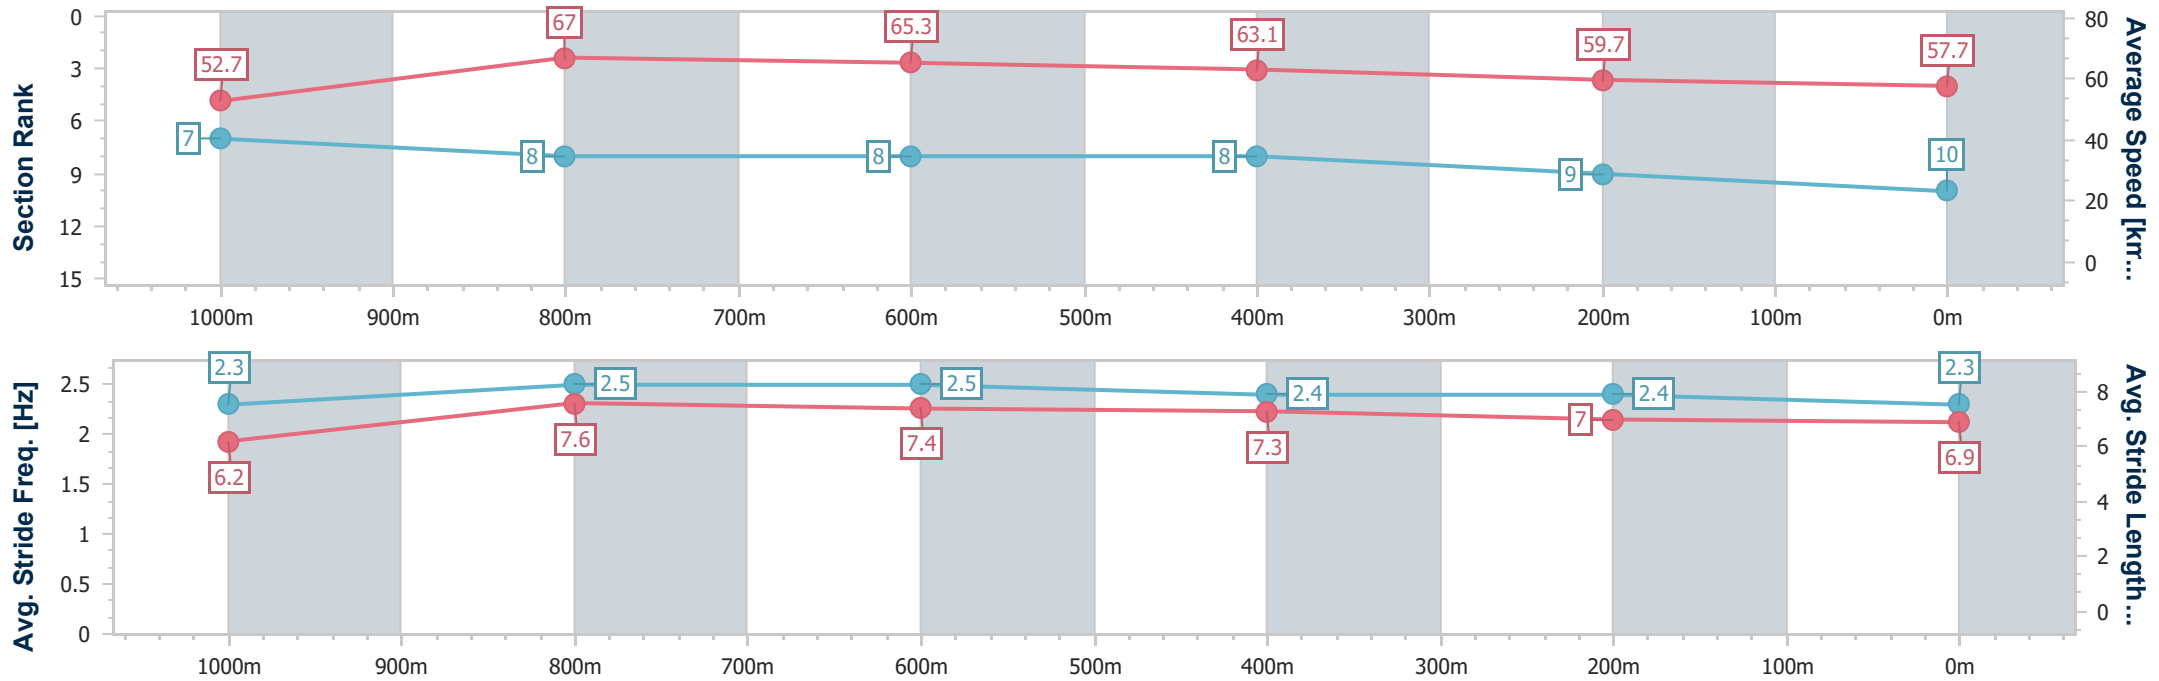

- [] Ranking at each section and finish
- .-.- No data available at this section
- NA No data available

Horse/Jockey Name	My Lawless Lady
Final Rank	10
Fastest Section Time (Section)	0:10.90 (1000m)
Top Speed [km/h] (Section)	67.9 (1000m)
Race State	Finished

Aquis Park Gold Coast Poly QLD Professional

Race 3: MOUNT FRANKLIN Maiden Handicap - 1200m

20 May 2023 - 13:44

Track Rating: Synthetic , Weather: Fine, Rail Position: True

Section	Overall	1000m	800m	600m	400m	200m
Section Times	1:12.24 [10] (0:13.66)	0:58.58 [7] (0:10.90)	0:47.68 [8] (0:11.30)	0:36.38 [8] (0:11.67)	0:24.71 [8] (0:12.19)	0:12.52 [9]
Average Speed [km/h]	52.7	67.0	65.3	63.1	59.7	57.7
Top Speed [km/h]	66.1	67.9	66.6	65.7	61.6	58.7
Avg. Dist. to Rail [m]	7.4	4.6	4.5	4.4	6.0	8.5
Avg. Stride Freq. [Hz]	2.3	2.5	2.5	2.4	2.4	2.3
Avg. Stride Length [m]	6.2	7.6	7.4	7.3	7.0	6.9

- [] Ranking at each section and finish
- .-.- No data available at this section
- NA No data available

Horse/Jockey Name	Virgo Vision
Final Rank	11
Fastest Section Time (Section)	0:10.77 (1000m)
Top Speed [km/h] (Section)	69.7 (1000m)
Race State	Finished