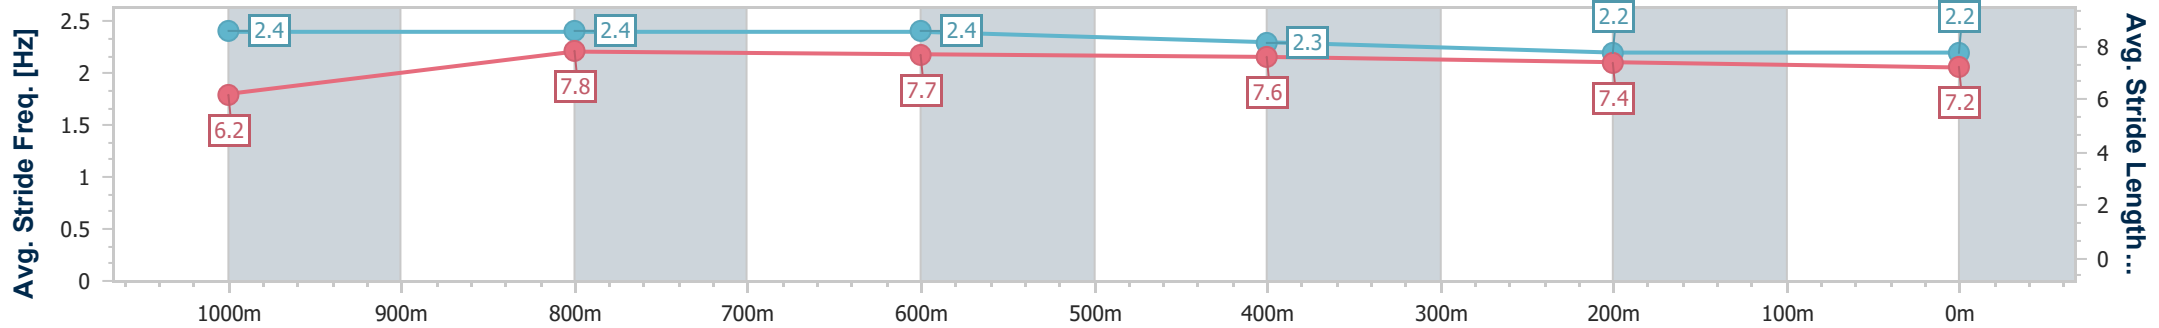

Horse/Jockey Name	King Kryptos
Final Rank	2
Fastest Section Time (Section)	0:10.58 (1000m)
Top Speed [km/h] (Section)	70.1 (1000m)
Race State	Finished

Aquis Park Gold Coast Poly QLD Professional

Race 3: MOUNT FRANKLIN Maiden Handicap - 1200m

20 May 2023 - 13:44

Track Rating: Synthetic , Weather: Fine, Rail Position: True

Section	Overall	1000m	800m	600m	400m	200m
Section Times	1:11.86 [2] (0:13.32)	0:58.54 [1] (0:10.58)	0:47.96 [2] (0:11.12)	0:36.84 [2] (0:11.59)	0:25.25 [1] (0:12.29)	0:12.96 [1] (0:12.96)
Average Speed [km/h]	54.2	68.8	65.4	62.7	59.0	55.7
Top Speed [km/h]	69.3	70.1	67.4	64.6	60.1	58.0
Avg. Dist. to Rail [m]	9.1	3.9	2.0	2.0	3.1	2.1
Avg. Stride Freq. [Hz]	2.4	2.4	2.4	2.3	2.2	2.2
Avg. Stride Length [m]	6.2	7.8	7.7	7.6	7.4	7.2

- [ ] Ranking at each section and finish
- -.-.- No data available at this section
- NA No data available