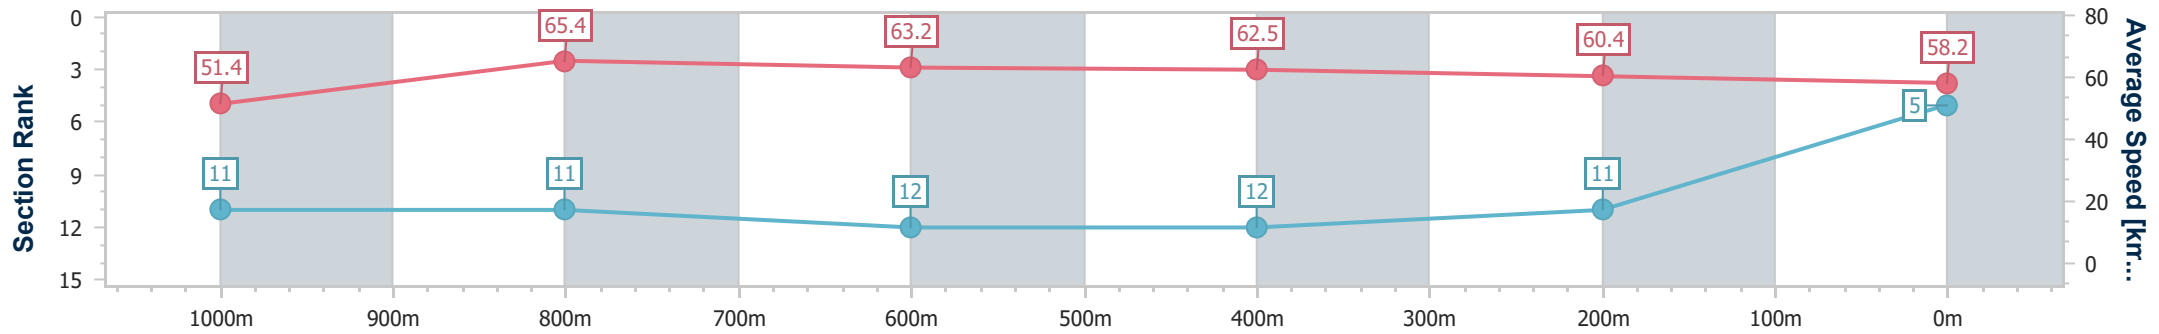

- [] Ranking at each section and finish
- .-.- No data available at this section
- NA No data available

Horse/Jockey Name	Tikitiboo
Final Rank	6
Fastest Section Time (Section)	0:10.95 (1000m)
Top Speed [km/h] (Section)	67.4 (1000m)
Race State	Finished