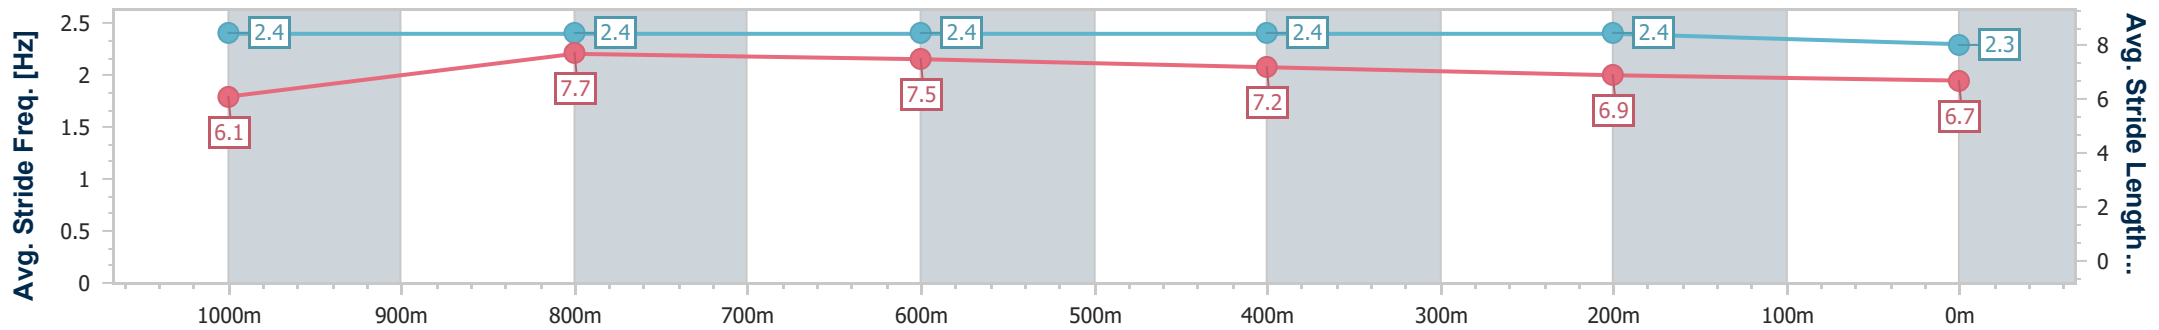

- [] Ranking at each section and finish
- .-.- No data available at this section
- NA No data available

Horse/Jockey Name	Virgo Vision
Final Rank	11
Fastest Section Time (Section)	0:10.77 (1000m)
Top Speed [km/h] (Section)	69.7 (1000m)
Race State	Finished

Aquis Park Gold Coast Poly QLD Professional

Race 3: MOUNT FRANKLIN Maiden Handicap - 1200m

20 May 2023 - 13:44

Track Rating: Synthetic , Weather: Fine, Rail Position: True

Section	Overall	1000m	800m	600m	400m	200m
Section Times	1:12.28 [11] (0:13.84)	0:58.44 [9] (0:10.77)	0:47.67 [9] (0:11.15)	0:36.52 [7] (0:11.59)	0:24.93 [6] (0:12.12)	0:12.81 [5] (0:12.81)
Average Speed [km/h]	52.1	67.5	65.7	63.2	60.0	56.3
Top Speed [km/h]	65.0	69.7	67.5	66.1	61.4	58.6
Avg. Dist. to Rail [m]	5.5	3.4	3.6	3.3	4.8	6.6
Avg. Stride Freq. [Hz]	2.4	2.4	2.4	2.4	2.4	2.3
Avg. Stride Length [m]	6.1	7.7	7.5	7.2	6.9	6.7