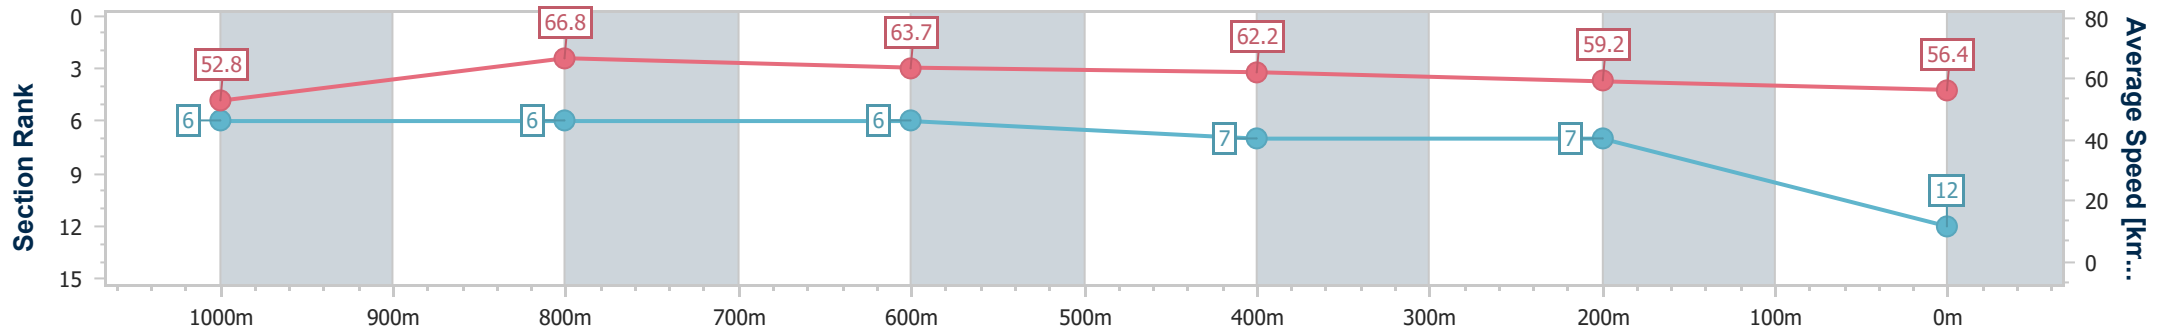

Aquis Park Gold Coast Poly QLD Professional

Race 3: MOUNT FRANKLIN Maiden Handicap - 1200m

20 May 2023 - 13:44

Track Rating: Synthetic , Weather: Fine, Rail Position: True

Section	Overall	1000m	800m	600m	400m	200m
Section Times	1:12.48 [12] (0:13.62)	0:58.86 [6] (0:10.86)	0:48.00 [6] (0:11.38)	0:36.62 [6] (0:11.66)	0:24.96 [7] (0:12.17)	0:12.79 [7] (0:12.79)
Average Speed [km/h]	52.8	66.8	63.7	62.2	59.2	56.4
Top Speed [km/h]	67.6	68.1	65.6	64.7	60.9	58.3
Avg. Dist. to Rail [m]	4.6	2.9	1.6	1.5	2.8	5.5
Avg. Stride Freq. [Hz]	2.4	2.5	2.4	2.4	2.4	2.3
Avg. Stride Length [m]	6.0	7.5	7.3	7.3	7.0	6.7

- [] Ranking at each section and finish
- .-.- No data available at this section
- NA No data available