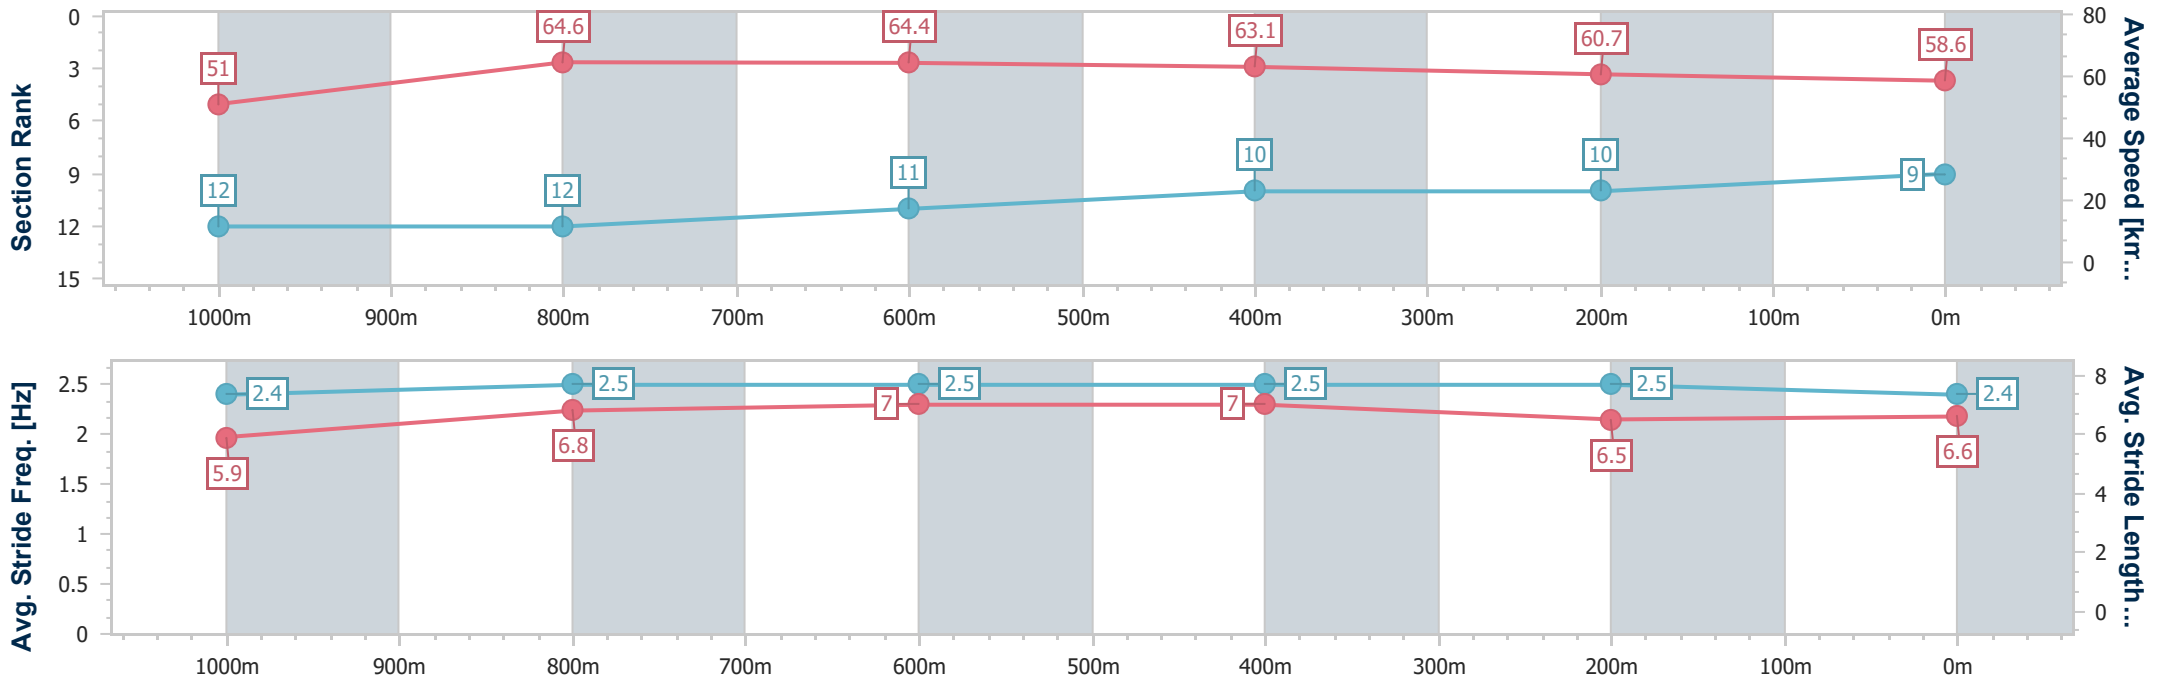

Aquis Park Gold Coast Poly QLD Professional

Race 3: MOUNT FRANKLIN Maiden Handicap - 1200m

20 May 2023 - 13:44

Track Rating: Synthetic , Weather: Fine, Rail Position: True

Section	Overall	1000m	800m	600m	400m	200m
Section Times	1:12.19 [9] (0:14.13)	0:58.06 [12] (0:11.17)	0:46.89 [12] (0:11.25)	0:35.64 [11] (0:11.41)	0:24.23 [10] (0:11.91)	0:12.32 [10]
Average Speed [km/h]	51.0	64.6	64.4	63.1	60.7	58.6
Top Speed [km/h]	65.0	65.5	66.6	66.9	61.0	60.4
Avg. Dist. to Rail [m]	6.2	0.9	0.9	0.5	1.4	1.1
Avg. Stride Freq. [Hz]	2.4	2.5	2.5	2.5	2.5	2.4
Avg. Stride Length [m]	5.9	6.8	7.0	7.0	6.5	6.6

- [] Ranking at each section and finish
- .-.- No data available at this section
- NA No data available

Horse/Jockey Name	My Lawless Lady
Final Rank	10
Fastest Section Time (Section)	0:10.90 (1000m)
Top Speed [km/h] (Section)	67.9 (1000m)
Race State	Finished