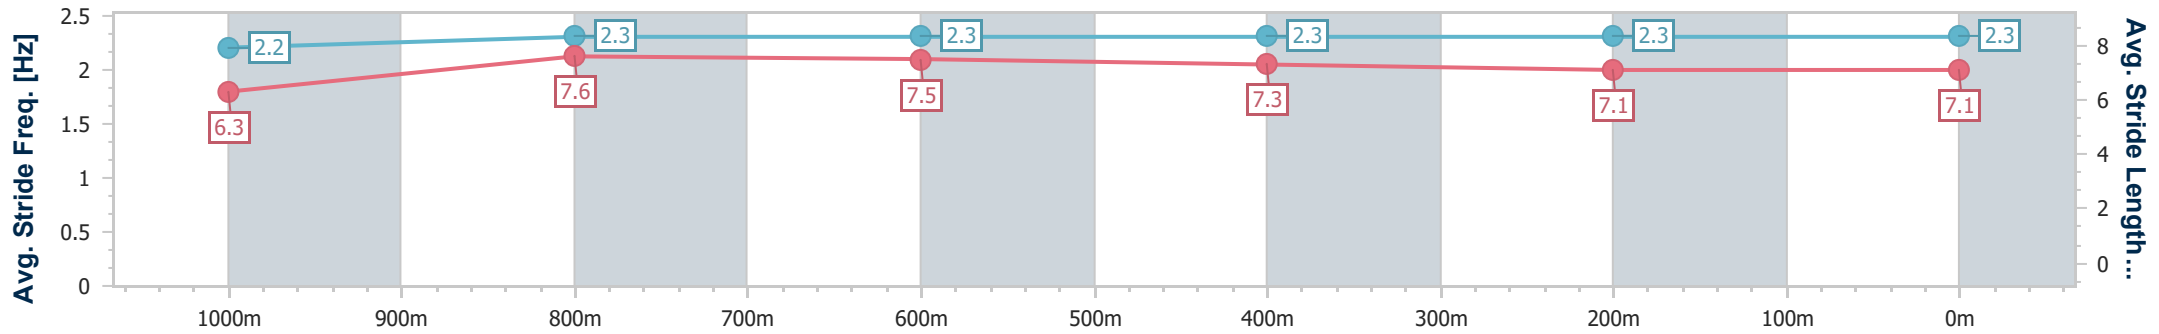

- [] Ranking at each section and finish
- .-.- No data available at this section
- NA No data available

Horse/Jockey Name	Tikitiboo
Final Rank	6
Fastest Section Time (Section)	0:10.95 (1000m)
Top Speed [km/h] (Section)	67.4 (1000m)
Race State	Finished