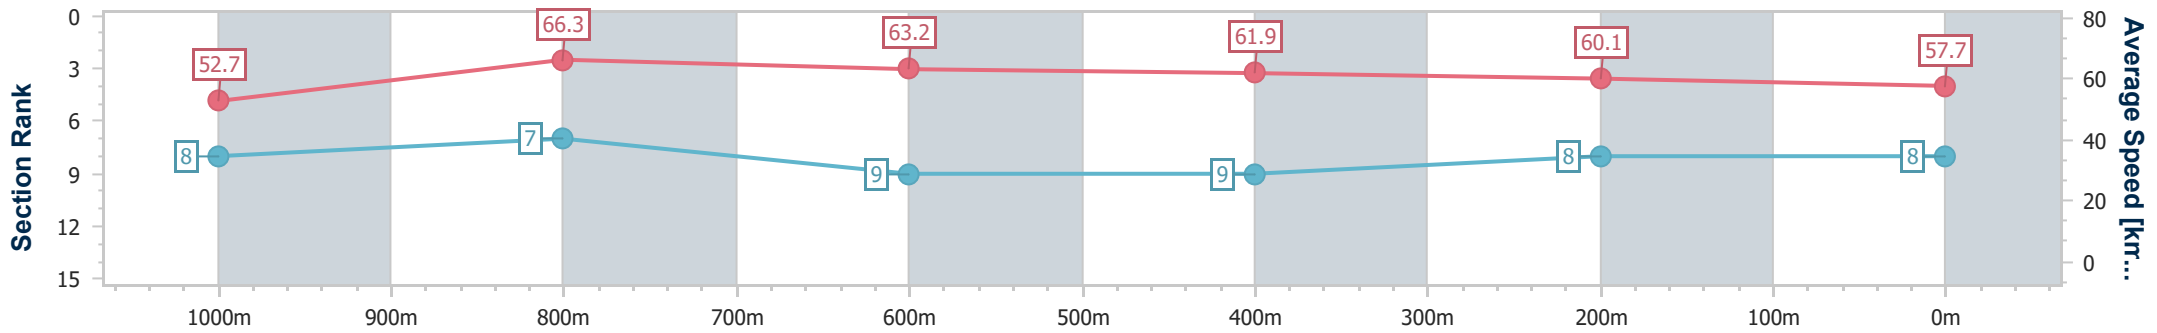

- [] Ranking at each section and finish
- .-.- No data available at this section
- NA No data available

Horse/Jockey Name	Love Loch
Final Rank	9
Fastest Section Time (Section)	0:11.17 (1000m)
Top Speed [km/h] (Section)	66.9 (600m)
Race State	Finished