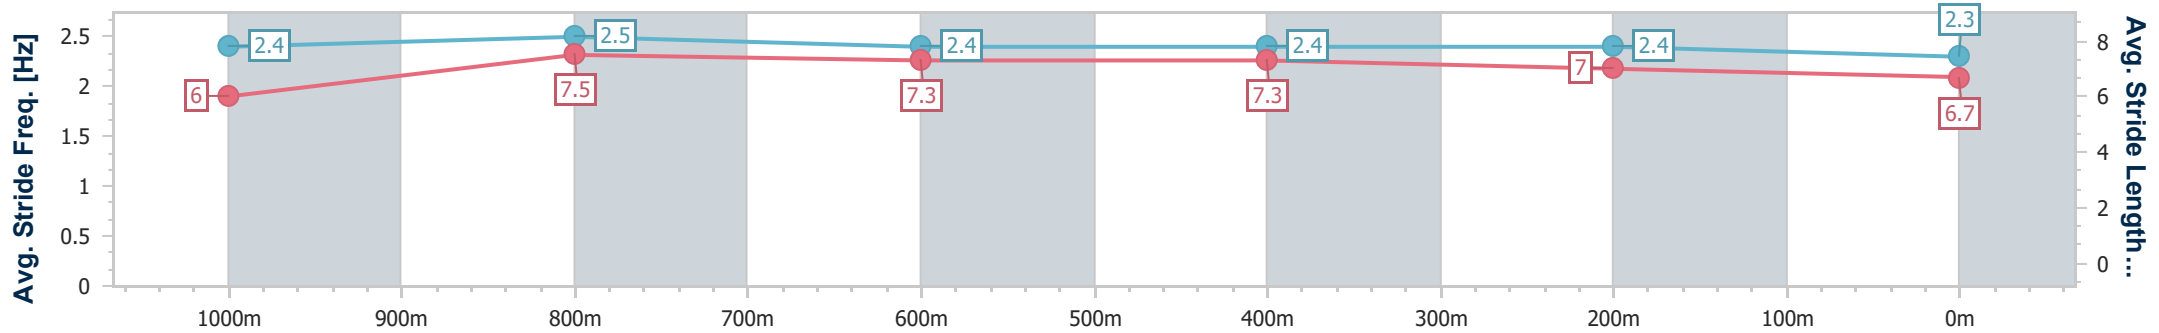

Aquis Park Gold Coast Poly QLD Professional

Race 3: MOUNT FRANKLIN Maiden Handicap - 1200m

20 May 2023 - 13:44

Track Rating: Synthetic , Weather: Fine, Rail Position: True

Section	Overall	1000m	800m	600m	400m	200m
Section Times	1:12.48 [12] (0:13.62)	0:58.86 [6] (0:10.86)	0:48.00 [6] (0:11.38)	0:36.62 [6] (0:11.66)	0:24.96 [7] (0:12.17)	0:12.79 [7] (0:12.79)
Average Speed [km/h]	52.8	66.8	63.7	62.2	59.2	56.4
Top Speed [km/h]	67.6	68.1	65.6	64.7	60.9	58.3
Avg. Dist. to Rail [m]	4.6	2.9	1.6	1.5	2.8	5.5
Avg. Stride Freq. [Hz]	2.4	2.5	2.4	2.4	2.4	2.3
Avg. Stride Length [m]	6.0	7.5	7.3	7.3	7.0	6.7

- [] Ranking at each section and finish
- .-.- No data available at this section
- NA No data available