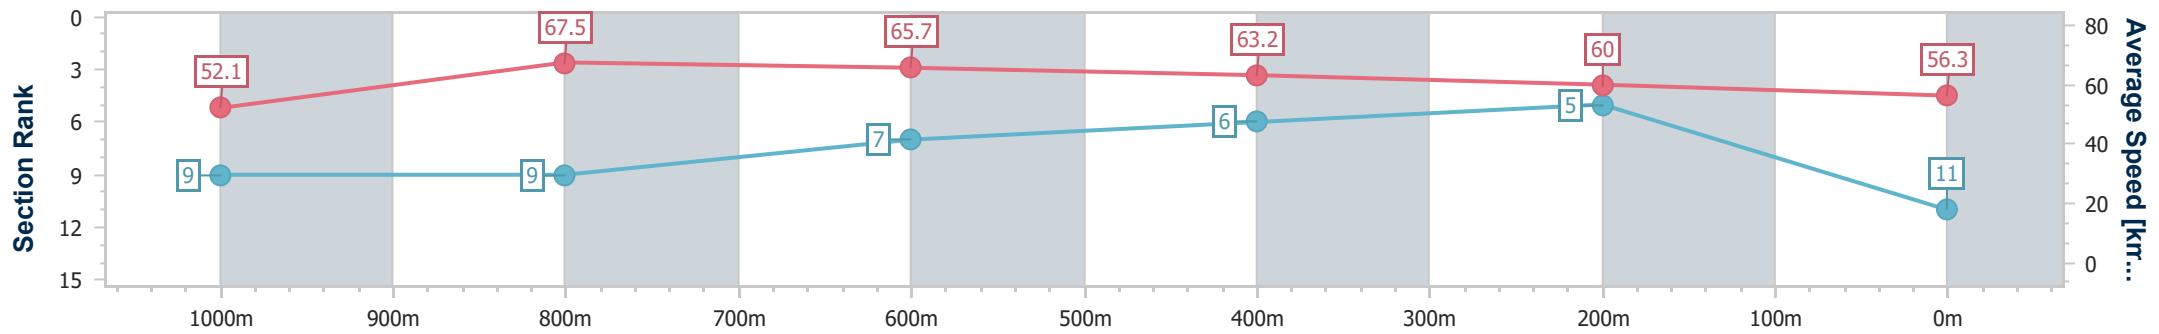

- [] Ranking at each section and finish
- .-.- No data available at this section
- NA No data available

Horse/Jockey Name	Virgo Vision
Final Rank	11
Fastest Section Time (Section)	0:10.77 (1000m)
Top Speed [km/h] (Section)	69.7 (1000m)
Race State	Finished

Aquis Park Gold Coast Poly QLD Professional

Race 3: MOUNT FRANKLIN Maiden Handicap - 1200m

20 May 2023 - 13:44

Track Rating: Synthetic , Weather: Fine, Rail Position: True

Section	Overall	1000m	800m	600m	400m	200m
Section Times	1:12.28 [11] (0:13.84)	0:58.44 [9] (0:10.77)	0:47.67 [9] (0:11.15)	0:36.52 [7] (0:11.59)	0:24.93 [6] (0:12.12)	0:12.81 [5] (0:12.81)
Average Speed [km/h]	52.1	67.5	65.7	63.2	60.0	56.3
Top Speed [km/h]	65.0	69.7	67.5	66.1	61.4	58.6
Avg. Dist. to Rail [m]	5.5	3.4	3.6	3.3	4.8	6.6
Avg. Stride Freq. [Hz]	2.4	2.4	2.4	2.4	2.4	2.3
Avg. Stride Length [m]	6.1	7.7	7.5	7.2	6.9	6.7