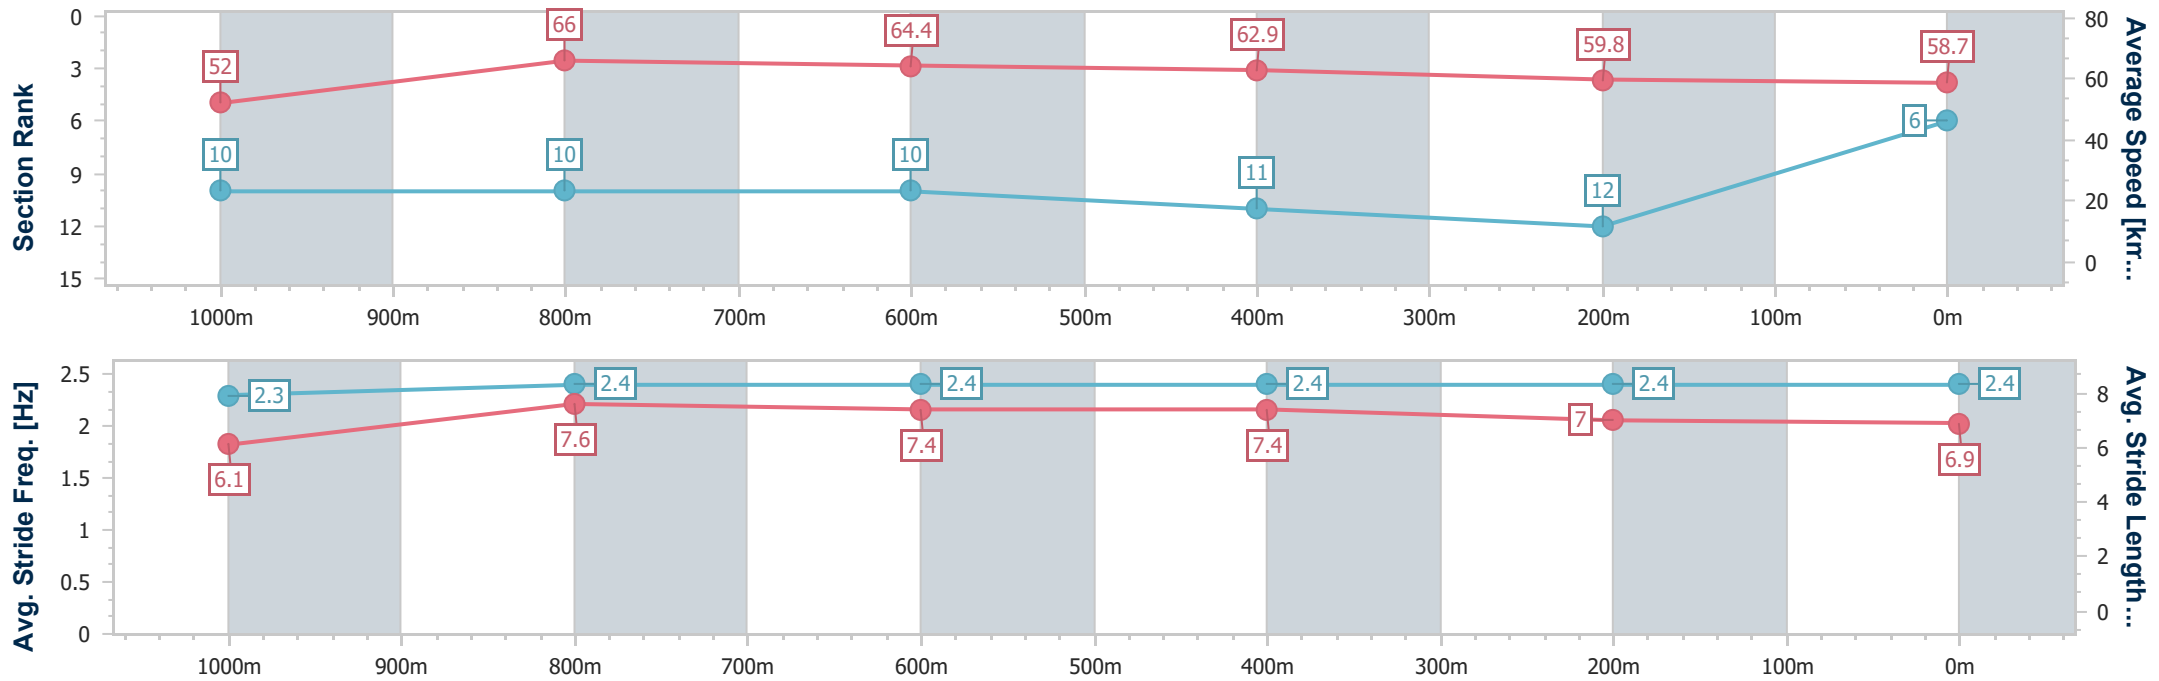

- [] Ranking at each section and finish
- .-.- No data available at this section
- NA No data available

Horse/Jockey Name	Alpine Wizard
Final Rank	7
Fastest Section Time (Section)	0:10.73 (1000m)
Top Speed [km/h] (Section)	68.5 (1000m)
Race State	Finished