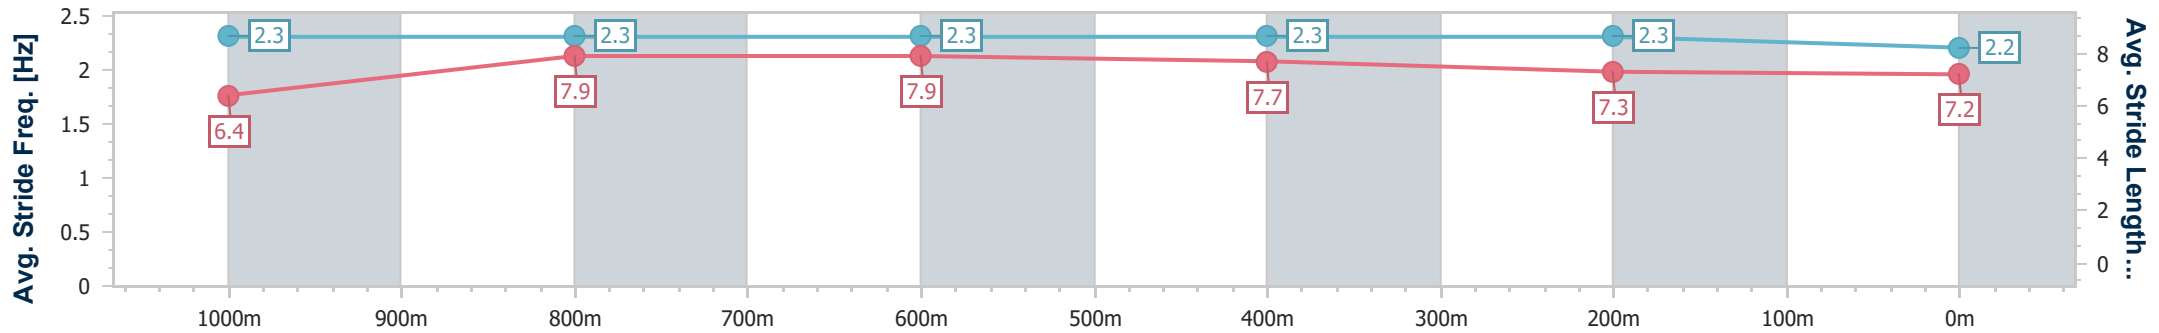

20 May 2023 - 13:44

Track Rating: Synthetic , Weather: Fine, Rail Position: True

Section	Overall	1000m	800m	600m	400m	200m
Section Times	1:11.47 [1] (0:13.56)	0:57.91 [5] (0:10.76)	0:47.15 [5] (0:11.03)	0:36.12 [4] (0:11.57)	0:24.55 [4] (0:12.02)	0:12.53 [2] (0:12.53)
Average Speed [km/h]	53.1	67.5	65.7	63.1	60.4	57.7
Top Speed [km/h]	67.3	68.8	67.7	66.1	62.0	59.4
Avg. Dist. to Rail [m]	5.8	2.6	1.9	2.1	5.3	5.8
Avg. Stride Freq. [Hz]	2.3	2.3	2.3	2.3	2.3	2.2
Avg. Stride Length [m]	6.4	7.9	7.9	7.7	7.3	7.2