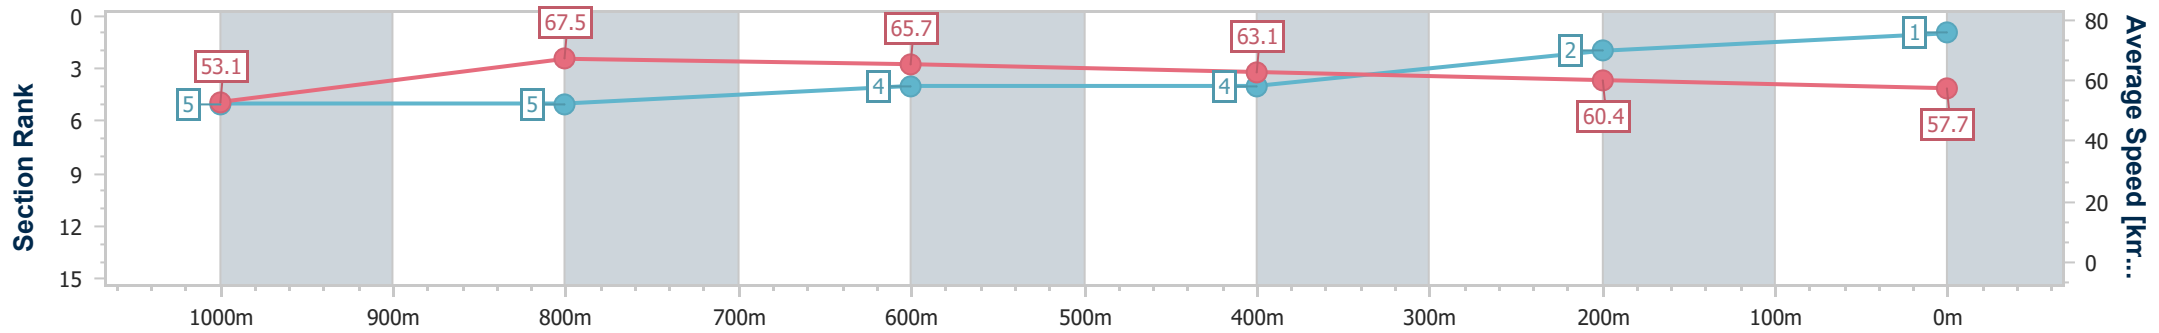

20 May 2023 - 13:44

Track Rating: Synthetic , Weather: Fine, Rail Position: True

Section	Overall	1000m	800m	600m	400m	200m
Section Times	1:11.47 [1] (0:13.56)	0:57.91 [5] (0:10.76)	0:47.15 [5] (0:11.03)	0:36.12 [4] (0:11.57)	0:24.55 [4] (0:12.02)	0:12.53 [2] (0:12.53)
Average Speed [km/h]	53.1	67.5	65.7	63.1	60.4	57.7
Top Speed [km/h]	67.3	68.8	67.7	66.1	62.0	59.4
Avg. Dist. to Rail [m]	5.8	2.6	1.9	2.1	5.3	5.8
Avg. Stride Freq. [Hz]	2.3	2.3	2.3	2.3	2.3	2.2
Avg. Stride Length [m]	6.4	7.9	7.9	7.7	7.3	7.2