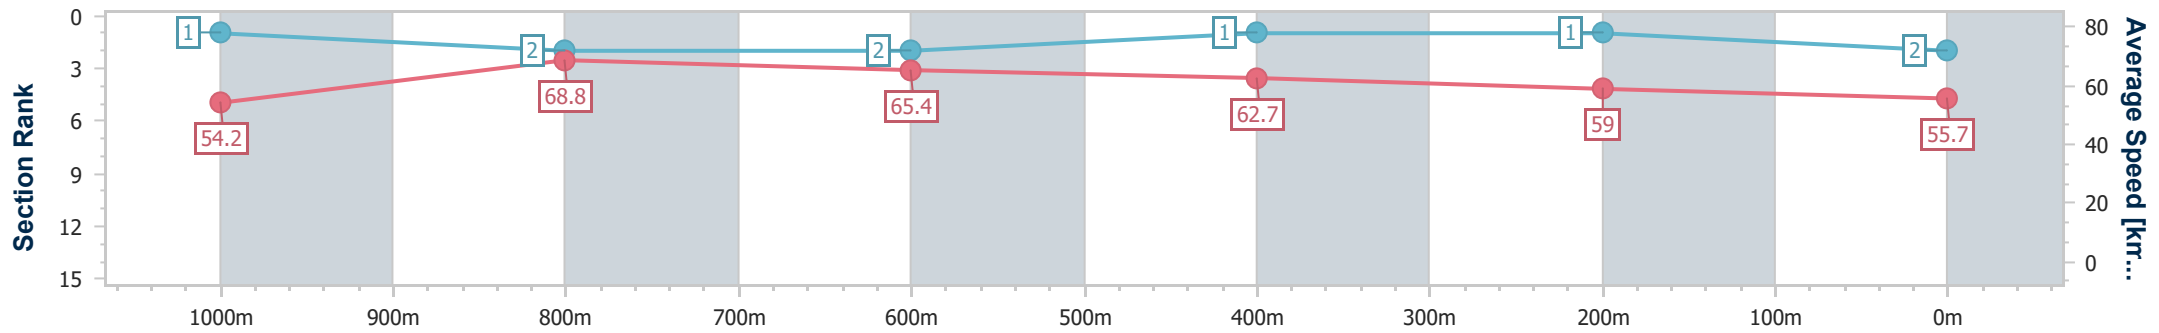

Horse/Jockey Name	King Kryptos
Final Rank	2
Fastest Section Time (Section)	0:10.58 (1000m)
Top Speed [km/h] (Section)	70.1 (1000m)
Race State	Finished

Aquis Park Gold Coast Poly QLD Professional

Race 3: MOUNT FRANKLIN Maiden Handicap - 1200m

20 May 2023 - 13:44

Track Rating: Synthetic , Weather: Fine, Rail Position: True

Section	Overall	1000m	800m	600m	400m	200m
Section Times	1:11.86 [2] (0:13.32)	0:58.54 [1] (0:10.58)	0:47.96 [2] (0:11.12)	0:36.84 [2] (0:11.59)	0:25.25 [1] (0:12.29)	0:12.96 [1] (0:12.96)
Average Speed [km/h]	54.2	68.8	65.4	62.7	59.0	55.7
Top Speed [km/h]	69.3	70.1	67.4	64.6	60.1	58.0
Avg. Dist. to Rail [m]	9.1	3.9	2.0	2.0	3.1	2.1
Avg. Stride Freq. [Hz]	2.4	2.4	2.4	2.3	2.2	2.2
Avg. Stride Length [m]	6.2	7.8	7.7	7.6	7.4	7.2

- [ ] Ranking at each section and finish
- -.-.- No data available at this section
- NA No data available