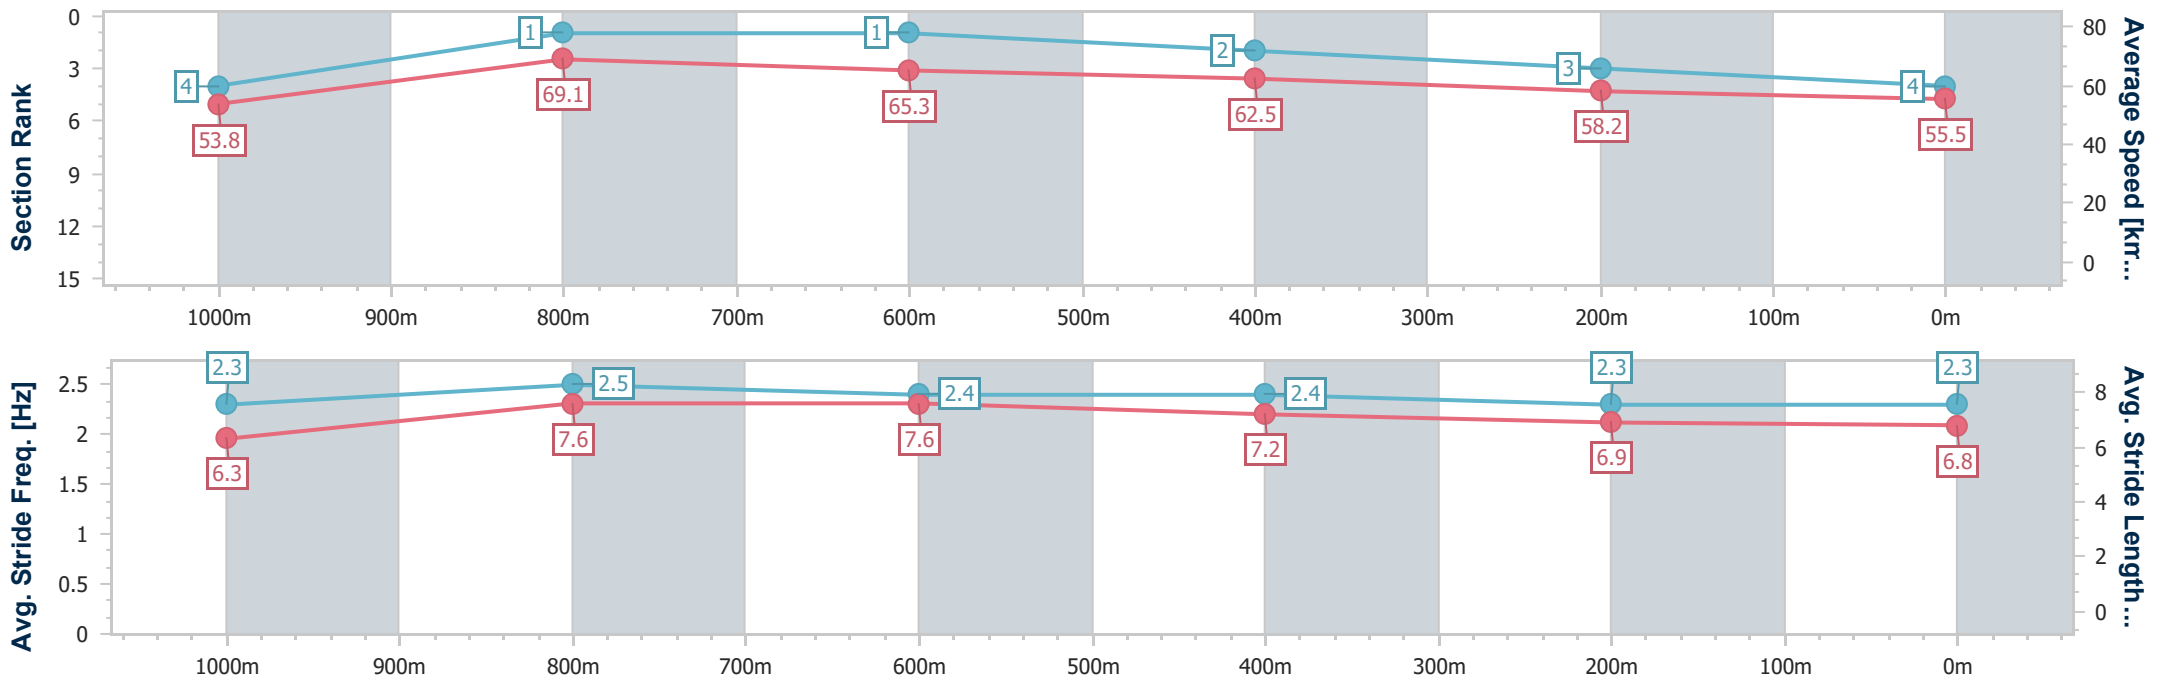

- [] Ranking at each section and finish
- .-.- No data available at this section
- NA No data available

Horse/Jockey Name	Silk Sash
Final Rank	5
Fastest Section Time (Section)	0:11.05 (1000m)
Top Speed [km/h] (Section)	66.9 (1000m)
Race State	Finished