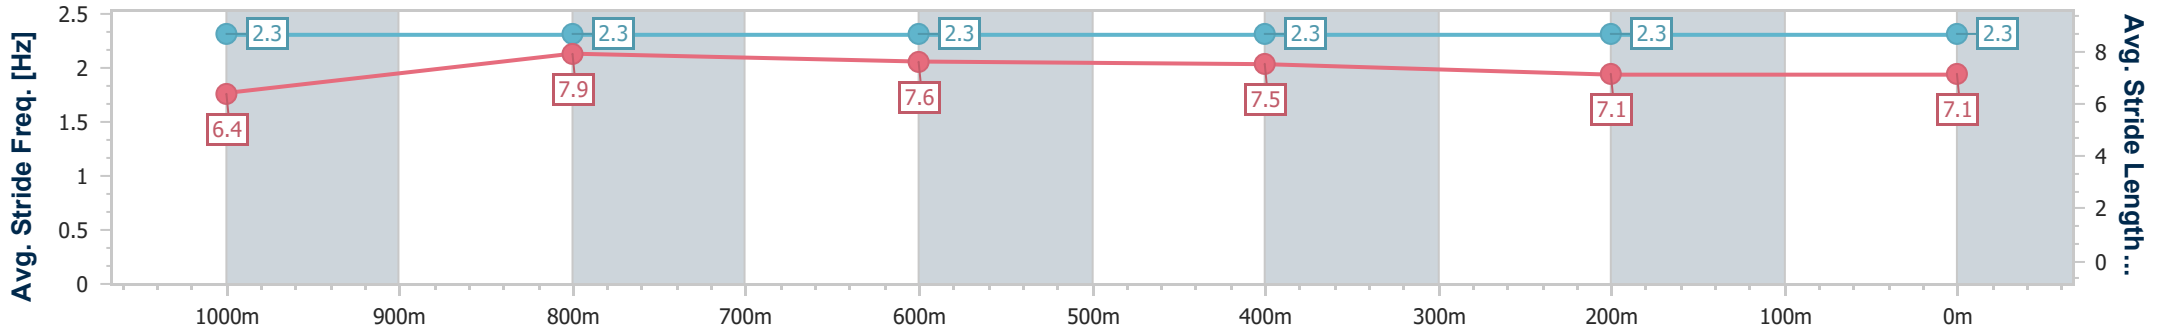

- [] Ranking at each section and finish
- .-.- No data available at this section
- NA No data available

Horse/Jockey Name	Painful
Final Rank	8
Fastest Section Time (Section)	0:10.85 (1000m)
Top Speed [km/h] (Section)	67.7 (Overall)
Race State	Finished

Aquis Park Gold Coast Poly QLD Professional

Race 3: MOUNT FRANKLIN Maiden Handicap - 1200m

20 May 2023 - 13:44

Track Rating: Synthetic , Weather: Fine, Rail Position: True

Section	Overall	1000m	800m	600m	400m	200m
Section Times	1:12.18 [8] (0:13.68)	0:58.50 [8] (0:10.85)	0:47.65 [7] (0:11.40)	0:36.25 [9] (0:11.72)	0:24.53 [9] (0:12.00)	0:12.53 [8] (0:12.53)
Average Speed [km/h]	52.7	66.3	63.2	61.9	60.1	57.7
Top Speed [km/h]	67.7	67.6	64.4	64.2	60.9	59.5
Avg. Dist. to Rail [m]	1.3	0.4	0.8	2.0	2.4	5.6
Avg. Stride Freq. [Hz]	2.3	2.3	2.3	2.3	2.3	2.3
Avg. Stride Length [m]	6.4	7.9	7.6	7.5	7.1	7.1