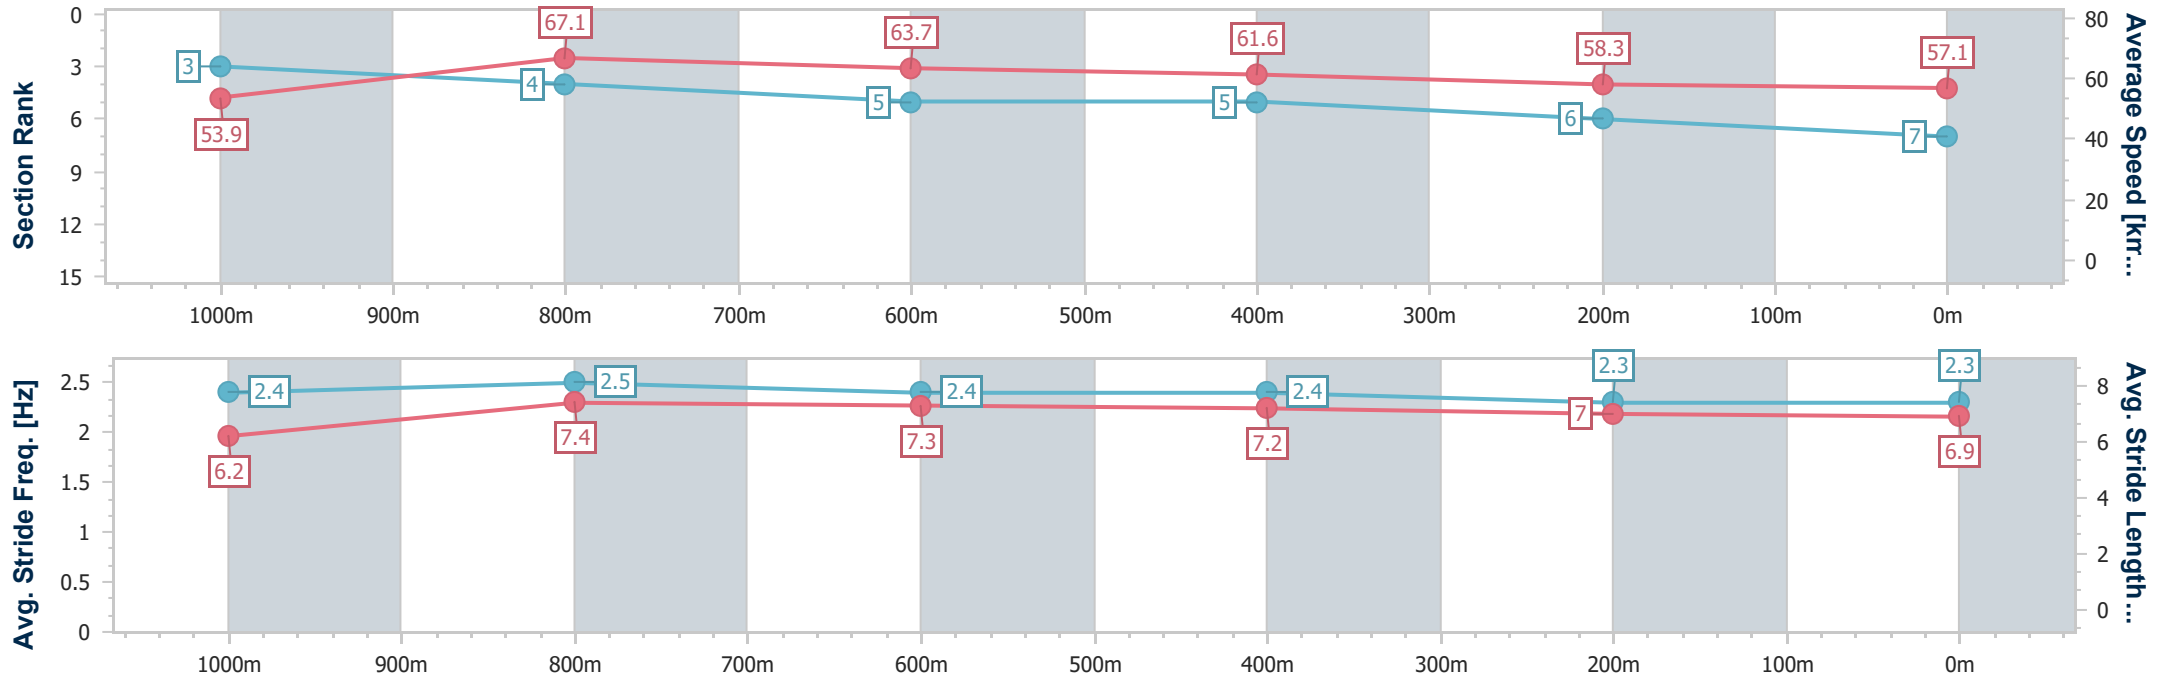

- [] Ranking at each section and finish
- .-.- No data available at this section
- NA No data available

Horse/Jockey Name	Painful
Final Rank	8
Fastest Section Time (Section)	0:10.85 (1000m)
Top Speed [km/h] (Section)	67.7 (Overall)
Race State	Finished