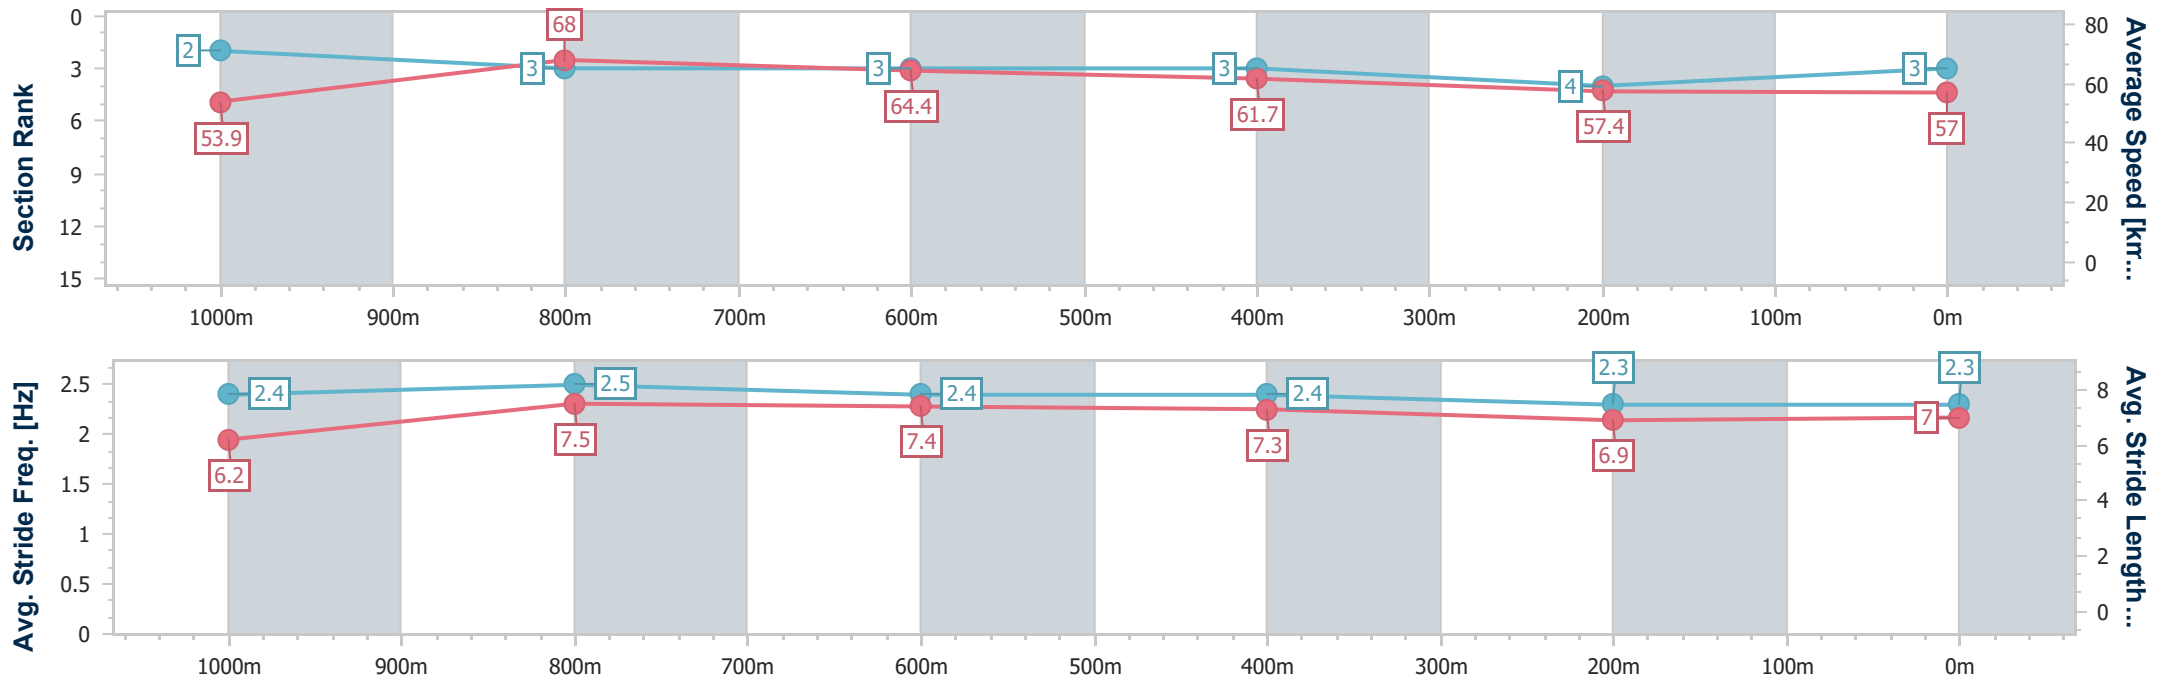

- [] Ranking at each section and finish
- .-.- No data available at this section
- NA No data available

Horse/Jockey Name	One In All
Final Rank	4
Fastest Section Time (Section)	0:10.44 (1000m)
Top Speed [km/h] (Section)	70.3 (1000m)
Race State	Finished