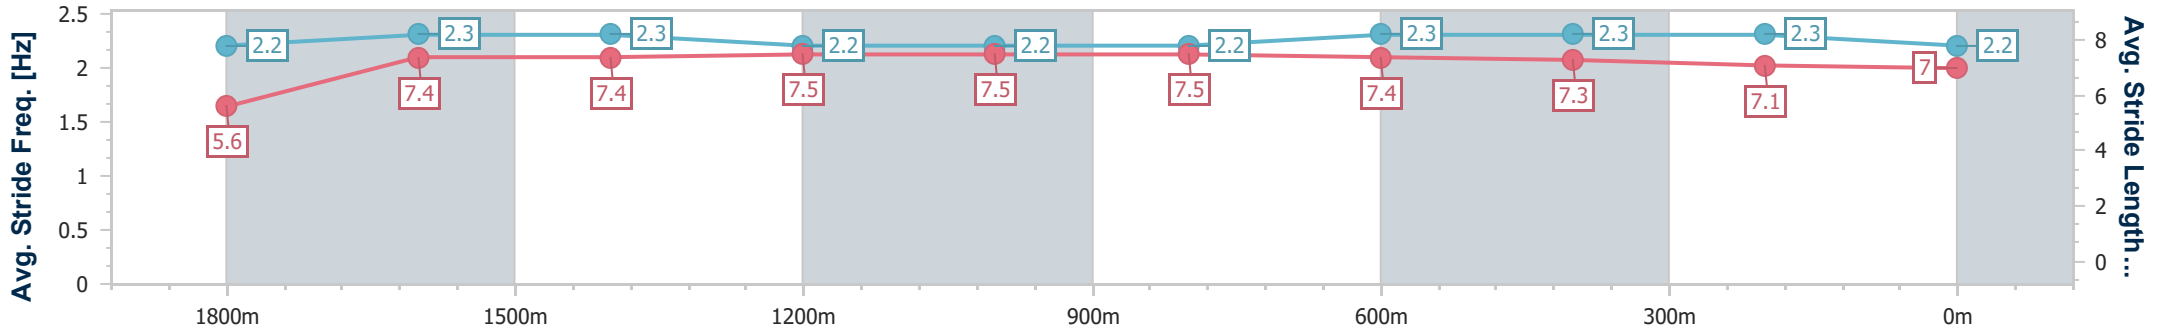

Horse/Jockey Name	Easier Said
Final Rank	4
Fastest Section Time (Section)	0:08.19 (Overall)
Top Speed [km/h] (Section)	63.6 (1800m)
Race State	Finished

Aquis Park Gold Coast Poly QLD Professional
Race 1: CANADIAN CLUB BENCHMARK 60 Handicap - 1900m

20 May 2023 - 12:34

Track Rating: Synthetic , Weather: Fine, Rail Position: True

Section	Overall	1800m	1600m	1400m	1200m	1000m	800m	600m	400m	200m
Section Times	1:57.03 [4] (0:08.19)	1:48.84 [1] (0:11.70)	1:37.14 [1] (0:11.86)	1:25.28 [1] (0:12.11)	1:13.17 [1] (0:11.96)	1:01.21 [1] (0:11.80)	0:49.41 [1] (0:12.02)	0:37.39 [1] (0:12.07)	0:25.32 [2] (0:12.32)	0:13.00 [3] (0:13.00)
Average Speed [km/h]	44.0	61.7	60.7	59.8	60.2	61.1	60.5	59.8	58.5	55.6
Top Speed [km/h]	60.2	63.6	61.3	60.9	60.6	61.7	61.3	61.3	59.6	57.3
Avg. Dist. to Rail [m]	1.2	0.4	0.5	0.8	1.3	1.1	1.4	1.1	0.8	1.6
Avg. Stride Freq. [Hz]	2.2	2.3	2.3	2.2	2.2	2.2	2.3	2.3	2.3	2.2
Avg. Stride Length [m]	5.6	7.4	7.4	7.5	7.5	7.5	7.4	7.3	7.1	7.0

- [ ] Ranking at each section and finish
- -.-.- No data available at this section
- NA No data available