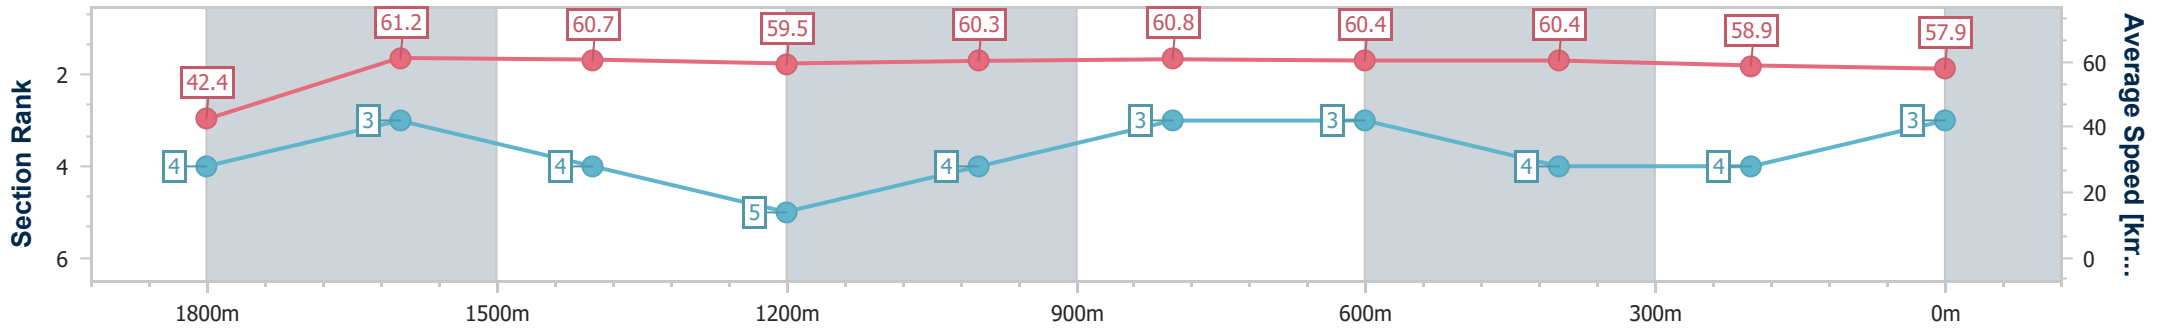

Horse/Jockey Name	Madame Mo
Final Rank	3
Fastest Section Time (Section)	0:08.50 (Overall)
Top Speed [km/h] (Section)	63.1 (1800m)
Race State	Finished

Aquis Park Gold Coast Poly QLD Professional
Race 1: CANADIAN CLUB BENCHMARK 60 Handicap - 1900m

20 May 2023 - 12:34

Track Rating: Synthetic , Weather: Fine, Rail Position: True

Section	Overall	1800m	1600m	1400m	1200m	1000m	800m	600m	400m	200m
Section Times	1:56.75 [3] (0:08.50)	1:48.25 [4] (0:11.78)	1:36.47 [3] (0:11.87)	1:24.60 [4] (0:12.12)	1:12.48 [5] (0:11.93)	1:00.55 [4] (0:11.86)	0:48.69 [3] (0:11.97)	0:36.72 [3] (0:12.00)	0:24.72 [4] (0:12.26)	0:12.46 [4] (0:12.46)
Average Speed [km/h]	42.4	61.2	60.7	59.5	60.3	60.8	60.4	60.4	58.9	57.9
Top Speed [km/h]	59.3	63.1	62.9	61.0	61.1	62.2	62.0	61.7	60.7	58.8
Avg. Dist. to Rail [m]	2.6	0.7	0.3	0.2	0.7	0.7	1.1	1.4	2.7	3.7
Avg. Stride Freq. [Hz]	2.2	2.3	2.3	2.2	2.2	2.2	2.3	2.3	2.2	2.2
Avg. Stride Length [m]	5.4	7.3	7.3	7.3	7.4	7.5	7.4	7.4	7.3	7.2

- [ ] Ranking at each section and finish
- -.-.- No data available at this section
- NA No data available