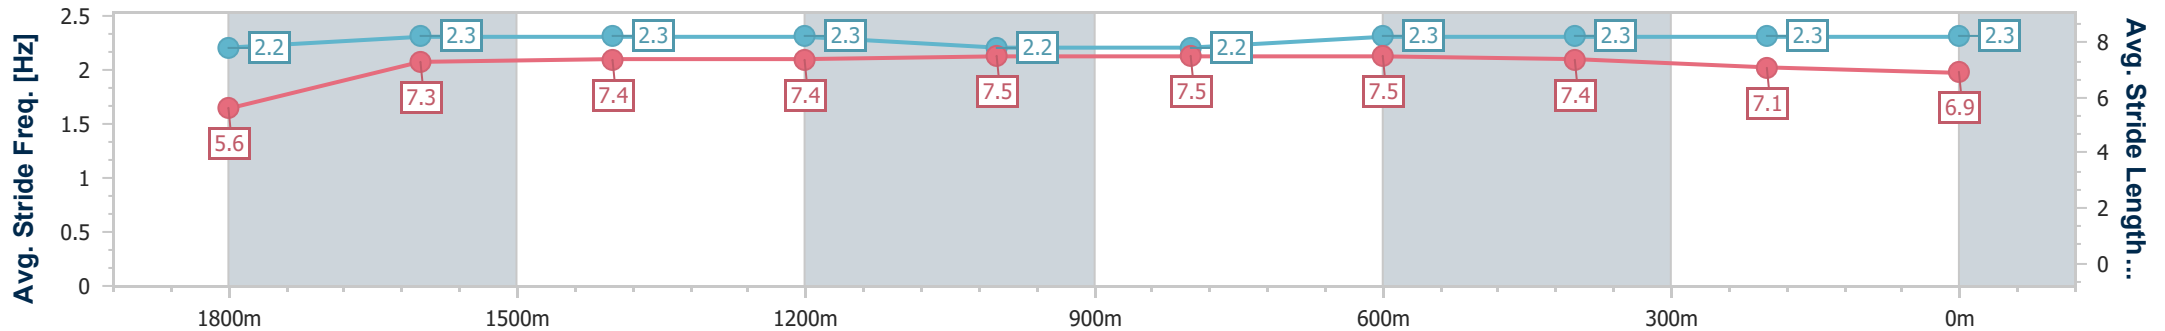

Horse/Jockey Name	Silver Warrior
Final Rank	1
Fastest Section Time (Section)	0:08.21 (Overall)
Top Speed [km/h] (Section)	63.2 (1800m)
Race State	Finished

Aquis Park Gold Coast Poly QLD Professional
Race 1: CANADIAN CLUB BENCHMARK 60 Handicap - 1900m

20 May 2023 - 12:34

Track Rating: Synthetic , Weather: Fine, Rail Position: True

Section	Overall	1800m	1600m	1400m	1200m	1000m	800m	600m	400m	200m
Section Times	1:55.89 [1] (0:08.21)	1:47.68 [2] (0:11.84)	1:35.84 [2] (0:11.89)	1:23.95 [2] (0:12.07)	1:11.88 [2] (0:11.97)	0:59.91 [2] (0:11.88)	0:48.03 [2] (0:11.91)	0:36.12 [2] (0:12.00)	0:24.12 [1] (0:11.94)	0:12.18 [1] (0:12.18)
Average Speed [km/h]	43.9	61.0	60.8	60.2	60.1	60.8	61.3	60.4	60.6	59.3
Top Speed [km/h]	59.1	63.2	61.7	61.0	60.9	61.9	62.0	61.9	62.2	61.4
Avg. Dist. to Rail [m]	4.0	1.3	1.0	1.3	2.0	1.9	2.1	2.1	2.7	3.2
Avg. Stride Freq. [Hz]	2.2	2.3	2.3	2.3	2.2	2.2	2.3	2.3	2.3	2.3
Avg. Stride Length [m]	5.6	7.3	7.4	7.4	7.5	7.5	7.5	7.4	7.1	6.9

- [ ] Ranking at each section and finish
- -.-.- No data available at this section
- NA No data available