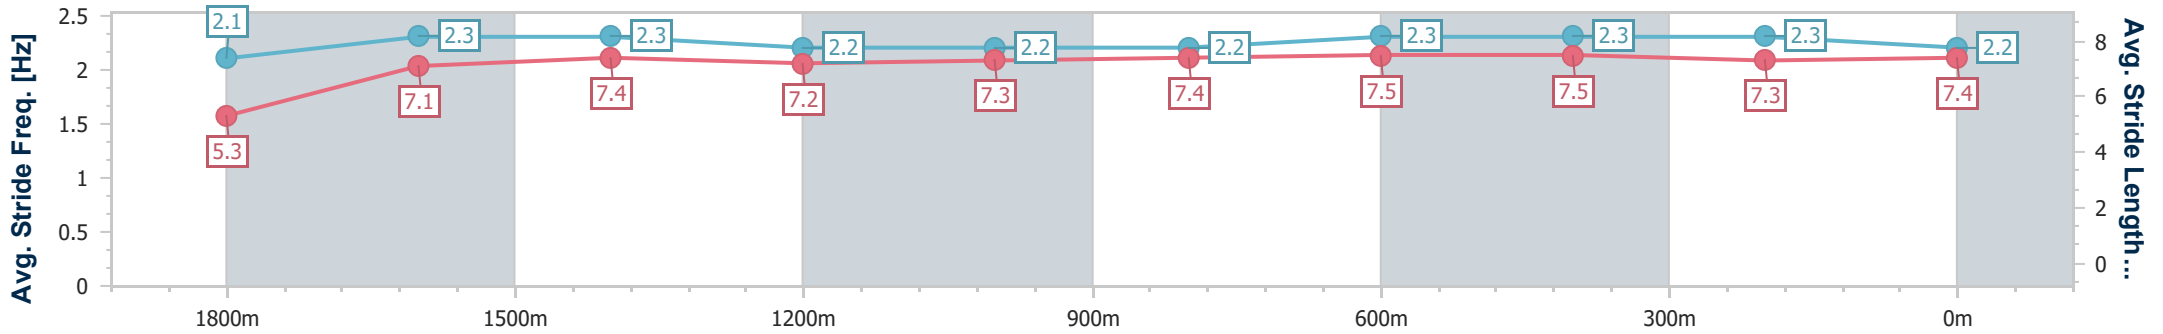

Horse/Jockey Name	Zoomurudi
Final Rank	2
Fastest Section Time (Section)	0:08.96 (Overall)
Top Speed [km/h] (Section)	62.7 (600m)
Race State	Finished

Aquis Park Gold Coast Poly QLD Professional
Race 1: CANADIAN CLUB BENCHMARK 60 Handicap - 1900m

20 May 2023 - 12:34

Track Rating: Synthetic , Weather: Fine, Rail Position: True

Section	Overall	1800m	1600m	1400m	1200m	1000m	800m	600m	400m	200m
Section Times	1:56.37 [2] (0:08.96)	1:47.41 [6] (0:12.03)	1:35.38 [6] (0:11.81)	1:23.57 [6] (0:11.90)	1:11.67 [6] (0:11.80)	0:59.87 [6] (0:11.80)	0:48.07 [6] (0:11.82)	0:36.25 [5] (0:11.86)	0:24.39 [3] (0:12.12)	0:12.27 [2] (0:12.27)
Average Speed [km/h]	40.7	60.1	61.3	60.8	61.1	61.1	61.3	61.6	59.7	58.9
Top Speed [km/h]	57.0	61.3	62.6	62.3	61.5	62.5	62.6	62.7	60.4	60.0
Avg. Dist. to Rail [m]	1.4	1.4	1.7	1.0	1.6	1.2	1.4	3.0	3.8	5.0
Avg. Stride Freq. [Hz]	2.1	2.3	2.3	2.2	2.2	2.2	2.3	2.3	2.3	2.2
Avg. Stride Length [m]	5.3	7.1	7.4	7.2	7.3	7.4	7.5	7.5	7.3	7.4

- [ ] Ranking at each section and finish
- -.-.- No data available at this section
- NA No data available