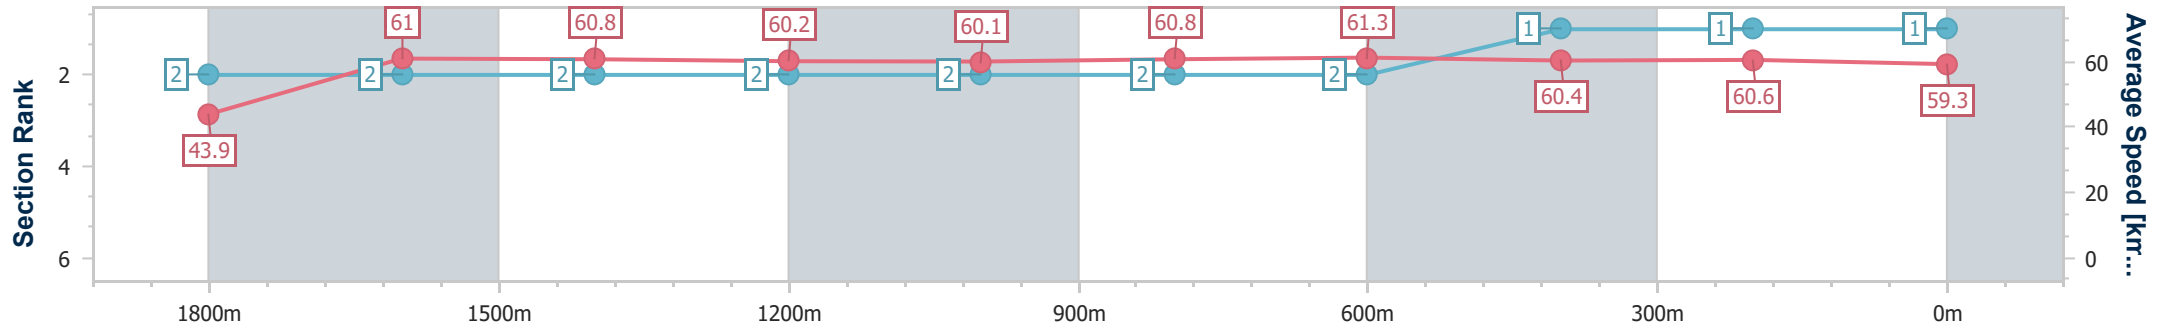

Horse/Jockey Name	Silver Warrior
Final Rank	1
Fastest Section Time (Section)	0:08.21 (Overall)
Top Speed [km/h] (Section)	63.2 (1800m)
Race State	Finished

Aquis Park Gold Coast Poly QLD Professional
Race 1: CANADIAN CLUB BENCHMARK 60 Handicap - 1900m

20 May 2023 - 12:34

Track Rating: Synthetic , Weather: Fine, Rail Position: True

Section	Overall	1800m	1600m	1400m	1200m	1000m	800m	600m	400m	200m
Section Times	1:55.89 [1] (0:08.21)	1:47.68 [2] (0:11.84)	1:35.84 [2] (0:11.89)	1:23.95 [2] (0:12.07)	1:11.88 [2] (0:11.97)	0:59.91 [2] (0:11.88)	0:48.03 [2] (0:11.91)	0:36.12 [2] (0:12.00)	0:24.12 [1] (0:11.94)	0:12.18 [1] (0:12.18)
Average Speed [km/h]	43.9	61.0	60.8	60.2	60.1	60.8	61.3	60.4	60.6	59.3
Top Speed [km/h]	59.1	63.2	61.7	61.0	60.9	61.9	62.0	61.9	62.2	61.4
Avg. Dist. to Rail [m]	4.0	1.3	1.0	1.3	2.0	1.9	2.1	2.1	2.7	3.2
Avg. Stride Freq. [Hz]	2.2	2.3	2.3	2.3	2.2	2.2	2.3	2.3	2.3	2.3
Avg. Stride Length [m]	5.6	7.3	7.4	7.4	7.5	7.5	7.5	7.4	7.1	6.9

- [ ] Ranking at each section and finish
- -.-.- No data available at this section
- NA No data available