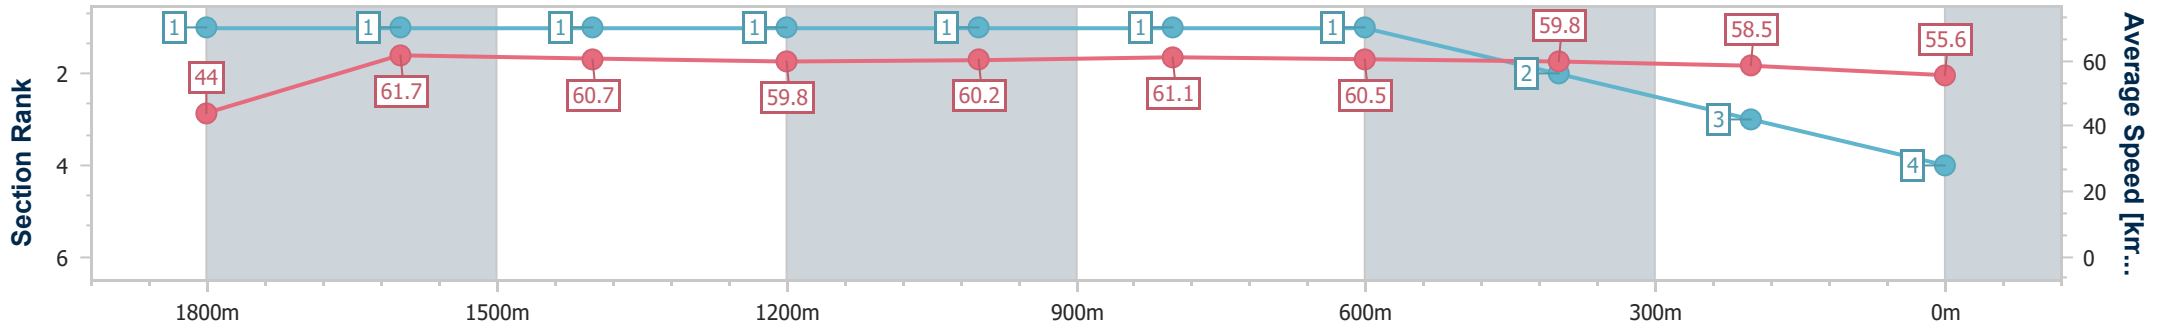

Horse/Jockey Name	Easier Said
Final Rank	4
Fastest Section Time (Section)	0:08.19 (Overall)
Top Speed [km/h] (Section)	63.6 (1800m)
Race State	Finished

Aquis Park Gold Coast Poly QLD Professional
Race 1: CANADIAN CLUB BENCHMARK 60 Handicap - 1900m

20 May 2023 - 12:34

Track Rating: Synthetic , Weather: Fine, Rail Position: True

Section	Overall	1800m	1600m	1400m	1200m	1000m	800m	600m	400m	200m
Section Times	1:57.03 [4] (0:08.19)	1:48.84 [1] (0:11.70)	1:37.14 [1] (0:11.86)	1:25.28 [1] (0:12.11)	1:13.17 [1] (0:11.96)	1:01.21 [1] (0:11.80)	0:49.41 [1] (0:12.02)	0:37.39 [1] (0:12.07)	0:25.32 [2] (0:12.32)	0:13.00 [3] (0:13.00)
Average Speed [km/h]	44.0	61.7	60.7	59.8	60.2	61.1	60.5	59.8	58.5	55.6
Top Speed [km/h]	60.2	63.6	61.3	60.9	60.6	61.7	61.3	61.3	59.6	57.3
Avg. Dist. to Rail [m]	1.2	0.4	0.5	0.8	1.3	1.1	1.4	1.1	0.8	1.6
Avg. Stride Freq. [Hz]	2.2	2.3	2.3	2.2	2.2	2.2	2.3	2.3	2.3	2.2
Avg. Stride Length [m]	5.6	7.4	7.4	7.5	7.5	7.5	7.4	7.3	7.1	7.0

- [ ] Ranking at each section and finish
- -.-.- No data available at this section
- NA No data available