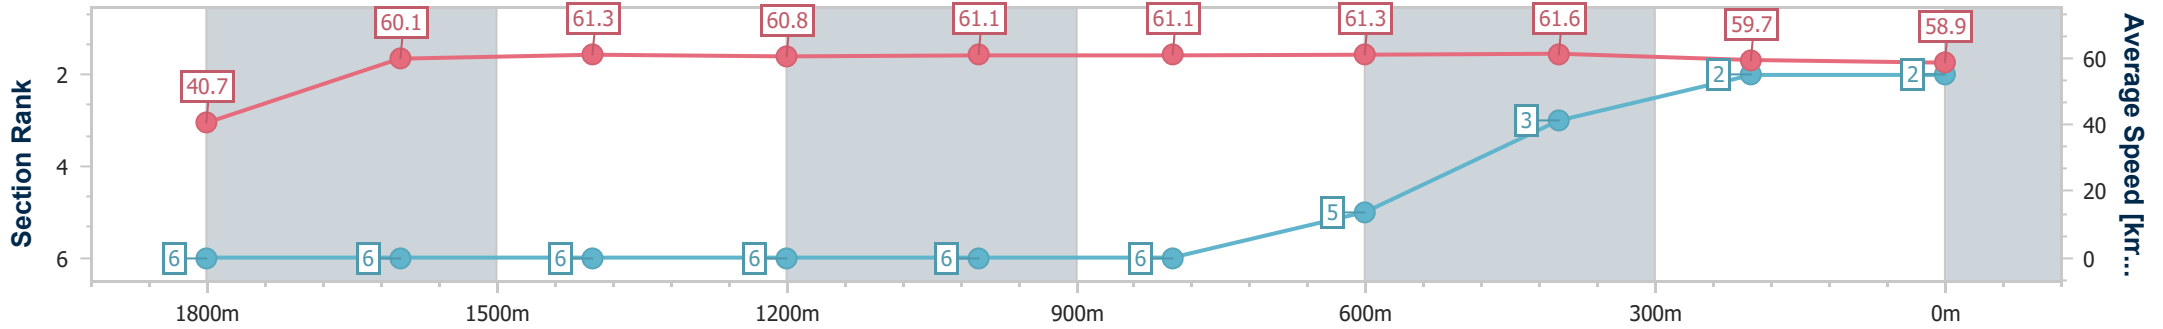

Horse/Jockey Name	Zoomurudi
Final Rank	2
Fastest Section Time (Section)	0:08.96 (Overall)
Top Speed [km/h] (Section)	62.7 (600m)
Race State	Finished

Aquis Park Gold Coast Poly QLD Professional
Race 1: CANADIAN CLUB BENCHMARK 60 Handicap - 1900m

20 May 2023 - 12:34

Track Rating: Synthetic , Weather: Fine, Rail Position: True

Section	Overall	1800m	1600m	1400m	1200m	1000m	800m	600m	400m	200m
Section Times	1:56.37 [2] (0:08.96)	1:47.41 [6] (0:12.03)	1:35.38 [6] (0:11.81)	1:23.57 [6] (0:11.90)	1:11.67 [6] (0:11.80)	0:59.87 [6] (0:11.80)	0:48.07 [6] (0:11.82)	0:36.25 [5] (0:11.86)	0:24.39 [3] (0:12.12)	0:12.27 [2] (0:12.27)
Average Speed [km/h]	40.7	60.1	61.3	60.8	61.1	61.1	61.3	61.6	59.7	58.9
Top Speed [km/h]	57.0	61.3	62.6	62.3	61.5	62.5	62.6	62.7	60.4	60.0
Avg. Dist. to Rail [m]	1.4	1.4	1.7	1.0	1.6	1.2	1.4	3.0	3.8	5.0
Avg. Stride Freq. [Hz]	2.1	2.3	2.3	2.2	2.2	2.2	2.3	2.3	2.3	2.2
Avg. Stride Length [m]	5.3	7.1	7.4	7.2	7.3	7.4	7.5	7.5	7.3	7.4

- [ ] Ranking at each section and finish
- -.-.- No data available at this section
- NA No data available