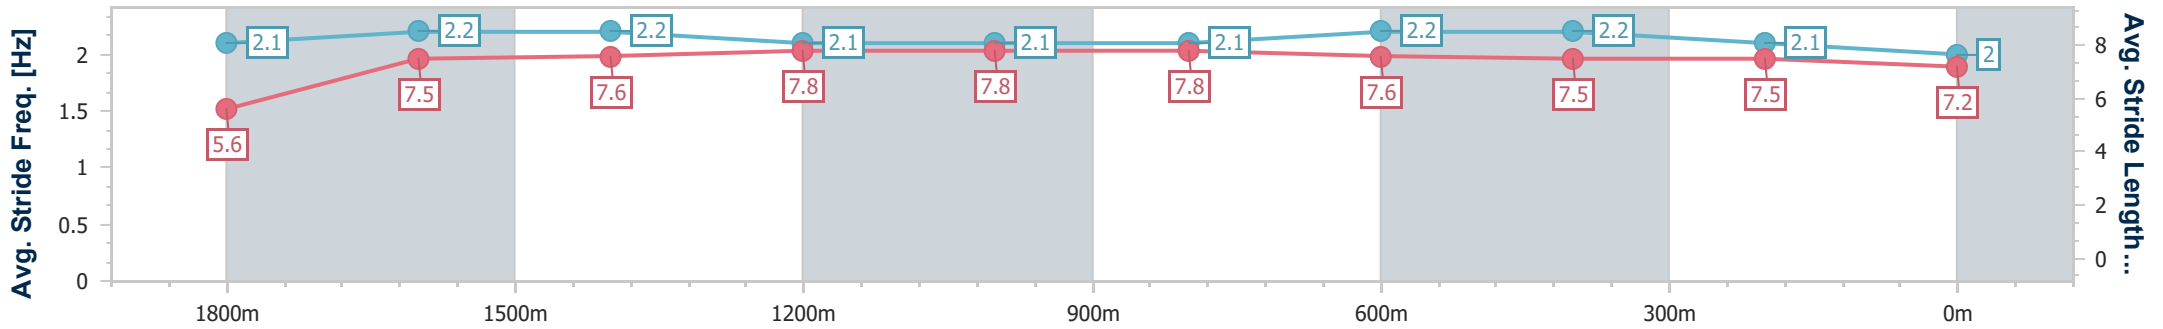

- [] Ranking at each section and finish
- .-.- No data available at this section
- NA No data available

Horse/Jockey Name	Luvyouanytime
Final Rank	6
Fastest Section Time (Section)	0:08.42 (Overall)
Top Speed [km/h] (Section)	62.7 (1600m)
Race State	Finished

Aquis Park Gold Coast Poly QLD Professional
 Race 1: CANADIAN CLUB BENCHMARK 60 Handicap - 1900m

20 May 2023 - 12:34

Track Rating: Synthetic , Weather: Fine, Rail Position: True

Section	Overall	1800m	1600m	1400m	1200m	1000m	800m	600m	400m	200m
Section Times	1:58.75 [6] (0:08.42)	1:50.33 [3] (0:11.88)	1:38.45 [4] (0:11.82)	1:26.63 [5] (0:12.08)	1:14.55 [4] (0:11.94)	1:02.61 [5] (0:11.89)	0:50.72 [5] (0:12.10)	0:38.62 [6] (0:12.28)	0:26.34 [6] (0:12.67)	0:13.67 [6] (0:13.67)
Average Speed [km/h]	42.8	60.9	61.3	60.1	60.3	60.9	60.8	59.6	57.4	52.9
Top Speed [km/h]	59.0	62.3	62.7	60.7	60.8	62.0	61.8	61.1	58.9	56.4
Avg. Dist. to Rail [m]	3.2	1.8	1.4	1.3	2.0	2.2	3.9	4.2	5.3	4.1
Avg. Stride Freq. [Hz]	2.1	2.2	2.2	2.1	2.1	2.1	2.2	2.2	2.1	2.0
Avg. Stride Length [m]	5.6	7.5	7.6	7.8	7.8	7.8	7.6	7.5	7.5	7.2

- [] Ranking at each section and finish
- .-.- No data available at this section
- NA No data available