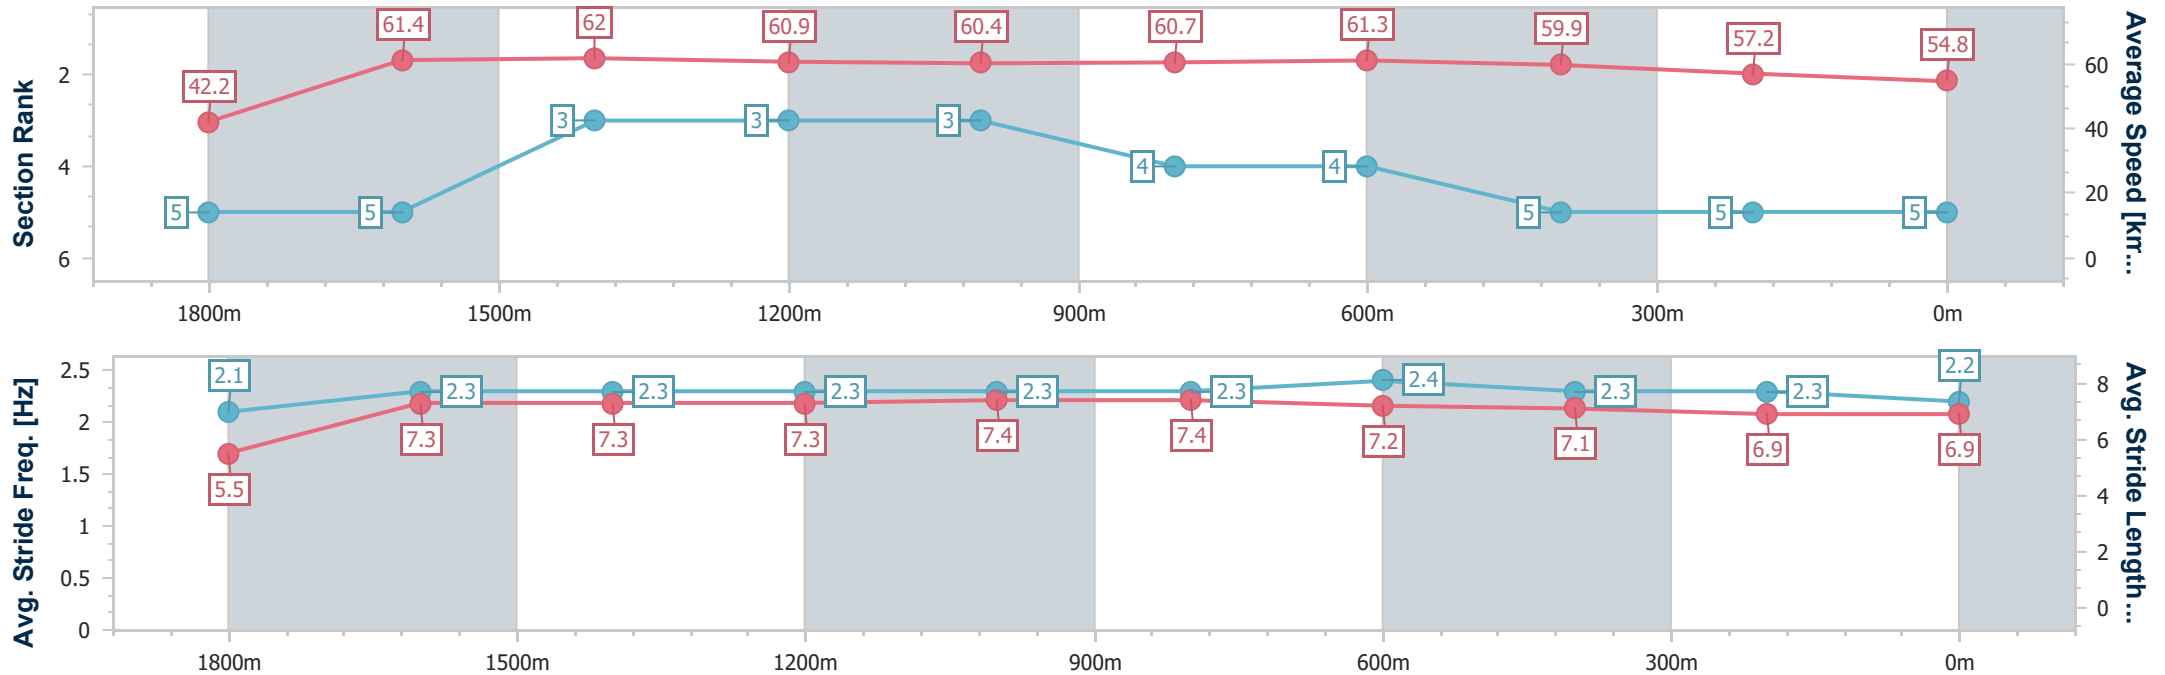

- [] Ranking at each section and finish
- .-.- No data available at this section
- NA No data available

Horse/Jockey Name	Sokudo
Final Rank	5
Fastest Section Time (Section)	0:08.53 (Overall)
Top Speed [km/h] (Section)	64.2 (1600m)
Race State	Finished

Aquis Park Gold Coast Poly QLD Professional
Race 1: CANADIAN CLUB BENCHMARK 60 Handicap - 1900m

20 May 2023 - 12:34

Track Rating: Synthetic , Weather: Fine, Rail Position: True

Section	Overall	1800m	1600m	1400m	1200m	1000m	800m	600m	400m	200m
Section Times	1:58.00 [5] (0:08.53)	1:49.47 [5] (0:11.82)	1:37.65 [5] (0:11.70)	1:25.95 [3] (0:12.04)	1:13.91 [3] (0:11.90)	1:02.01 [3] (0:11.94)	0:50.07 [4] (0:11.96)	0:38.11 [4] (0:12.24)	0:25.87 [5] (0:12.69)	0:13.18 [5] (0:13.18)
Average Speed [km/h]	42.2	61.4	62.0	60.9	60.4	60.7	61.3	59.9	57.2	54.8
Top Speed [km/h]	58.7	62.7	64.2	62.2	60.9	62.4	62.4	61.5	58.4	56.5
Avg. Dist. to Rail [m]	4.2	2.0	2.4	2.2	2.7	2.9	3.0	3.8	5.2	4.6
Avg. Stride Freq. [Hz]	2.1	2.3	2.3	2.3	2.3	2.3	2.4	2.3	2.3	2.2
Avg. Stride Length [m]	5.5	7.3	7.3	7.3	7.4	7.4	7.2	7.1	6.9	6.9