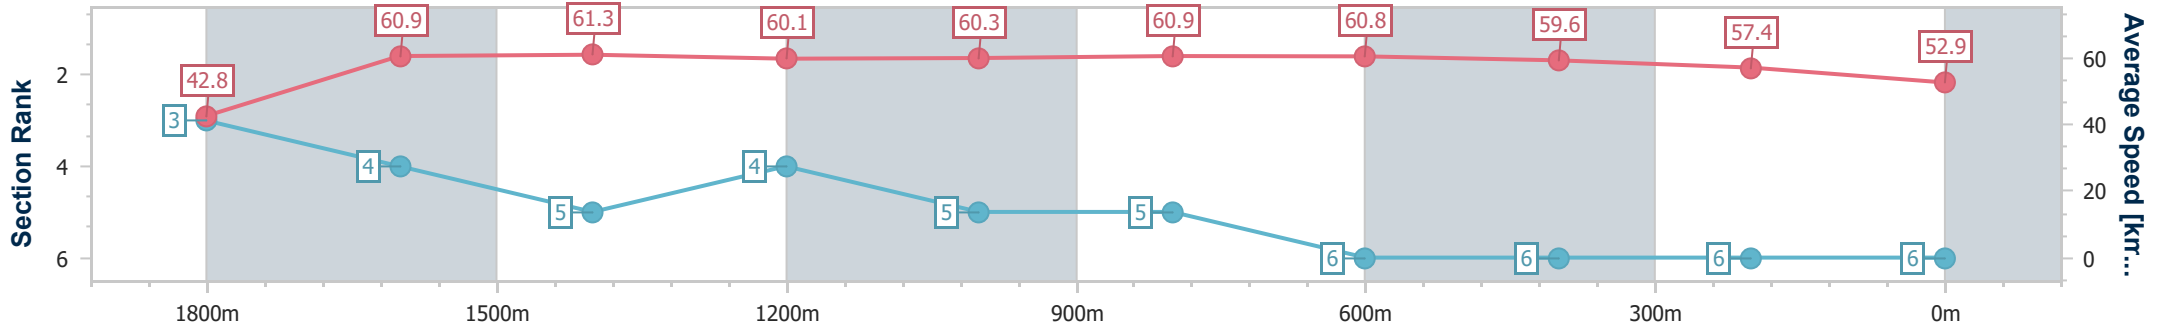

- [] Ranking at each section and finish
- .-.- No data available at this section
- NA No data available

Horse/Jockey Name	Luvyouanytime
Final Rank	6
Fastest Section Time (Section)	0:08.42 (Overall)
Top Speed [km/h] (Section)	62.7 (1600m)
Race State	Finished

Aquis Park Gold Coast Poly QLD Professional
 Race 1: CANADIAN CLUB BENCHMARK 60 Handicap - 1900m

20 May 2023 - 12:34

Track Rating: Synthetic , Weather: Fine, Rail Position: True

Section	Overall	1800m	1600m	1400m	1200m	1000m	800m	600m	400m	200m
Section Times	1:58.75 [6] (0:08.42)	1:50.33 [3] (0:11.88)	1:38.45 [4] (0:11.82)	1:26.63 [5] (0:12.08)	1:14.55 [4] (0:11.94)	1:02.61 [5] (0:11.89)	0:50.72 [5] (0:12.10)	0:38.62 [6] (0:12.28)	0:26.34 [6] (0:12.67)	0:13.67 [6] (0:13.67)
Average Speed [km/h]	42.8	60.9	61.3	60.1	60.3	60.9	60.8	59.6	57.4	52.9
Top Speed [km/h]	59.0	62.3	62.7	60.7	60.8	62.0	61.8	61.1	58.9	56.4
Avg. Dist. to Rail [m]	3.2	1.8	1.4	1.3	2.0	2.2	3.9	4.2	5.3	4.1
Avg. Stride Freq. [Hz]	2.1	2.2	2.2	2.1	2.1	2.1	2.2	2.2	2.1	2.0
Avg. Stride Length [m]	5.6	7.5	7.6	7.8	7.8	7.8	7.6	7.5	7.5	7.2

- [] Ranking at each section and finish
- .-.- No data available at this section
- NA No data available