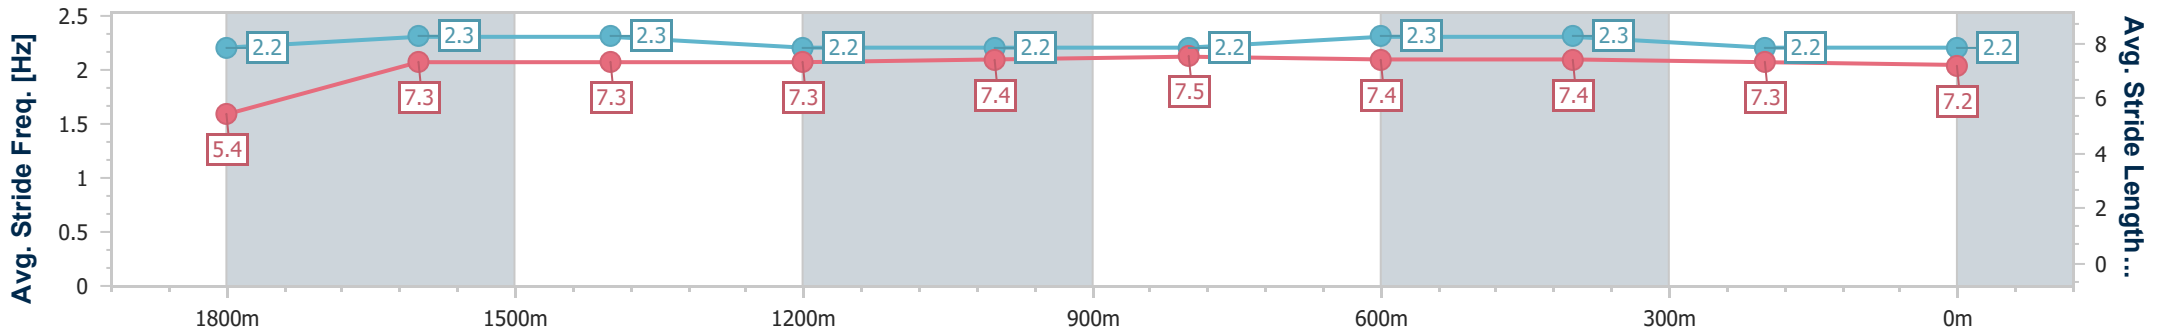

Horse/Jockey Name	Madame Mo
Final Rank	3
Fastest Section Time (Section)	0:08.50 (Overall)
Top Speed [km/h] (Section)	63.1 (1800m)
Race State	Finished

Aquis Park Gold Coast Poly QLD Professional
Race 1: CANADIAN CLUB BENCHMARK 60 Handicap - 1900m

20 May 2023 - 12:34

Track Rating: Synthetic , Weather: Fine, Rail Position: True

Section	Overall	1800m	1600m	1400m	1200m	1000m	800m	600m	400m	200m
Section Times	1:56.75 [3] (0:08.50)	1:48.25 [4] (0:11.78)	1:36.47 [3] (0:11.87)	1:24.60 [4] (0:12.12)	1:12.48 [5] (0:11.93)	1:00.55 [4] (0:11.86)	0:48.69 [3] (0:11.97)	0:36.72 [3] (0:12.00)	0:24.72 [4] (0:12.26)	0:12.46 [4] (0:12.46)
Average Speed [km/h]	42.4	61.2	60.7	59.5	60.3	60.8	60.4	60.4	58.9	57.9
Top Speed [km/h]	59.3	63.1	62.9	61.0	61.1	62.2	62.0	61.7	60.7	58.8
Avg. Dist. to Rail [m]	2.6	0.7	0.3	0.2	0.7	0.7	1.1	1.4	2.7	3.7
Avg. Stride Freq. [Hz]	2.2	2.3	2.3	2.2	2.2	2.2	2.3	2.3	2.2	2.2
Avg. Stride Length [m]	5.4	7.3	7.3	7.3	7.4	7.5	7.4	7.4	7.3	7.2

- [ ] Ranking at each section and finish
- -.-.- No data available at this section
- NA No data available