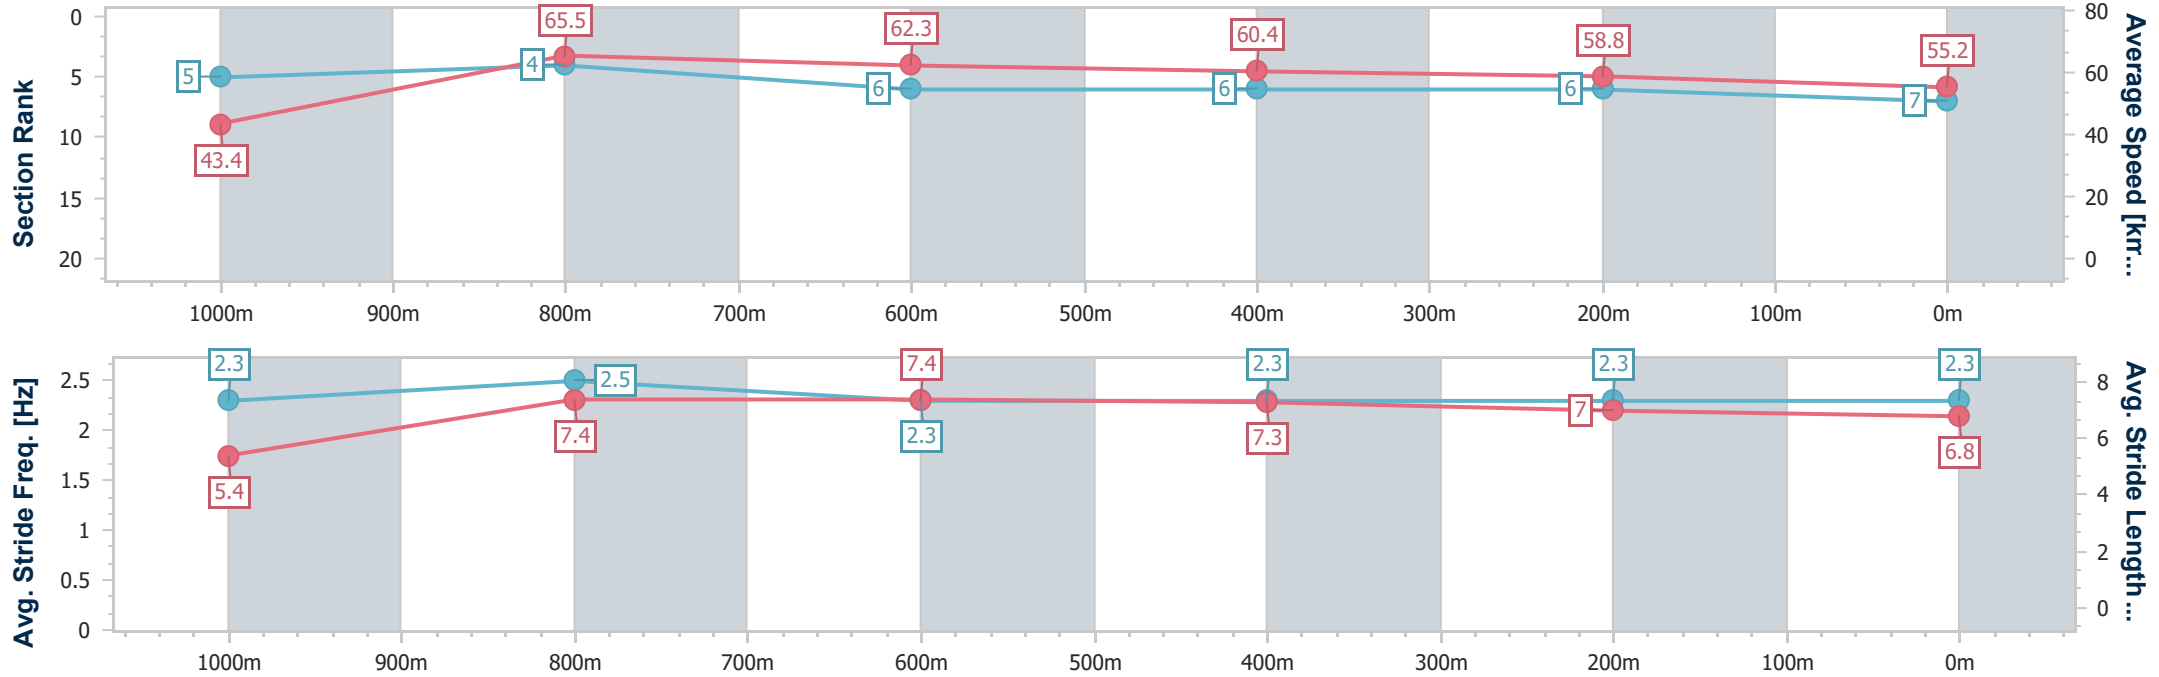

Horse/Jockey Name	Circularity
Final Rank	7
Fastest Section Time (Section)	0:08.32 (Overall)
Top Speed [km/h] (Section)	66.7 (1000m)
Race State	Finished

Ipswich QLD Professional
Race 8: FESTIVAL OF HORSEPOWER BENCHMARK 75
Handicap - 1100m
17 May 2023 - 16:38

Track Rating: Heavy 10, Weather: Fine, Rail Position: +8m Entire

Section	Overall	1000m	800m	600m	400m	200m
Section Times	1:08.18 [7] (0:08.32)	0:59.86 [5] (0:10.94)	0:48.92 [4] (0:11.60)	0:37.32 [6] (0:11.95)	0:25.37 [6] (0:12.38)	0:12.99 [6] (0:12.99)
Average Speed [km/h]	43.4	65.5	62.3	60.4	58.8	55.2
Top Speed [km/h]	63.0	66.7	65.3	61.8	60.3	58.8
Avg. Dist. to Rail [m]	1.0	1.0	1.0	1.1	3.4	3.9
Avg. Stride Freq. [Hz]	2.3	2.5	2.3	2.3	2.3	2.3
Avg. Stride Length [m]	5.4	7.4	7.4	7.3	7.0	6.8

- [ ] Ranking at each section and finish
- -.-.- No data available at this section
- NA No data available