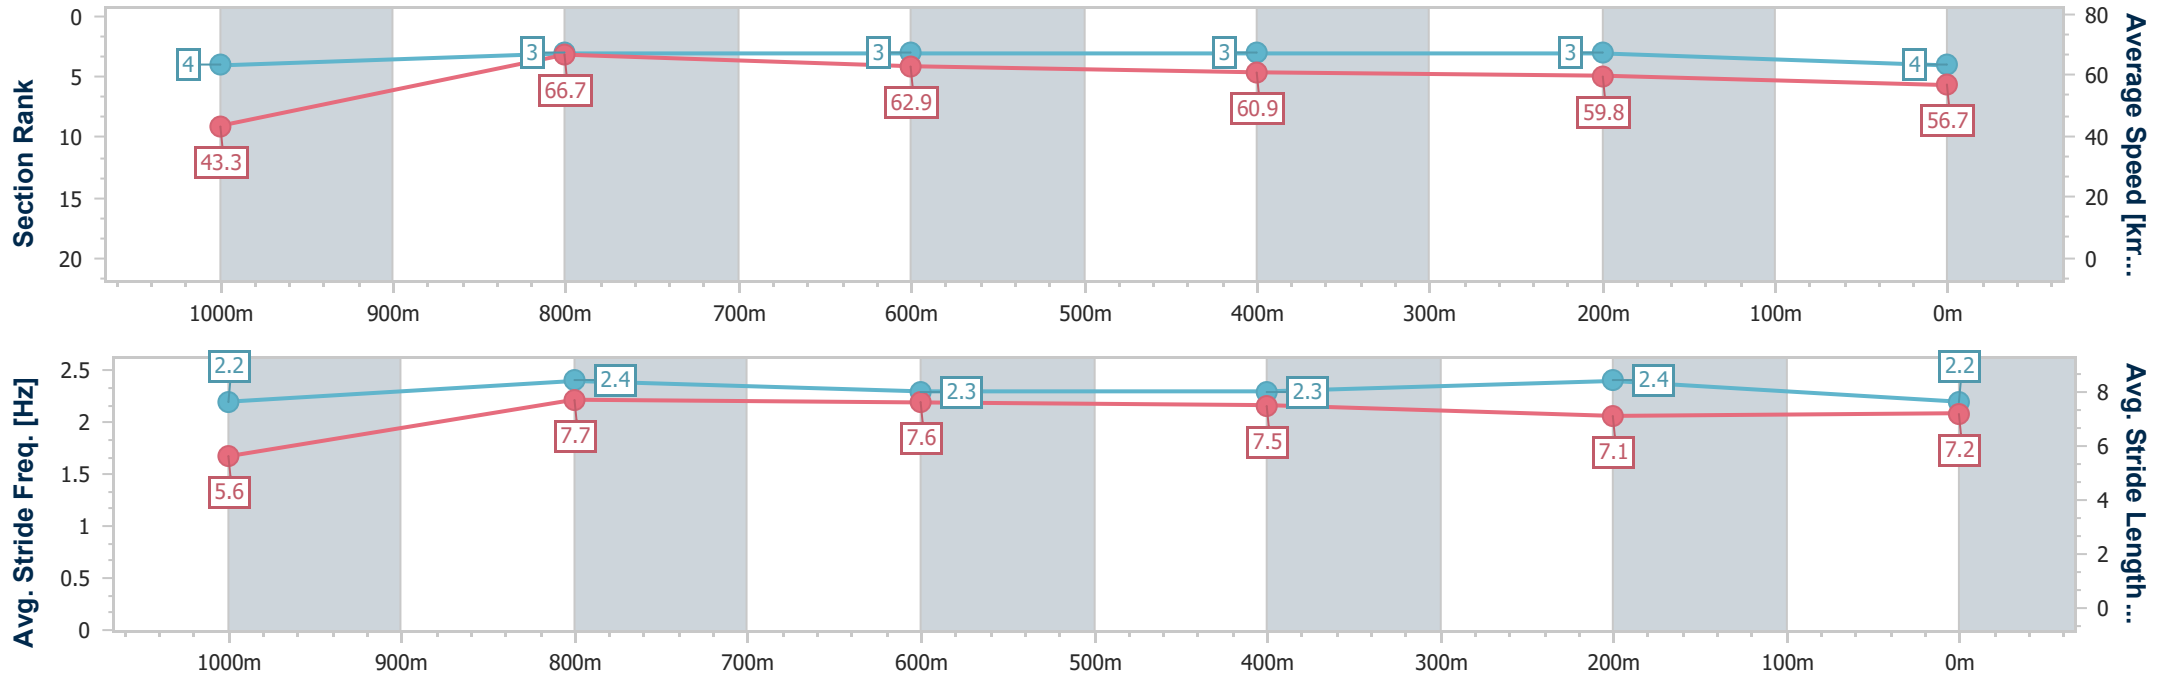

Horse/Jockey Name	Miss Hipstar
Final Rank	4
Fastest Section Time (Section)	0:08.31 (Overall)
Top Speed [km/h] (Section)	68.2 (1000m)
Race State	Finished

Ipswich QLD Professional
Race 8: FESTIVAL OF HORSEPOWER BENCHMARK 75
Handicap - 1100m
17 May 2023 - 16:38

Track Rating: Heavy 10, Weather: Fine, Rail Position: +8m Entire

Section	Overall	1000m	800m	600m	400m	200m
Section Times	1:07.28 [4] (0:08.31)	0:58.97 [4] (0:10.81)	0:48.16 [3] (0:11.48)	0:36.68 [3] (0:11.84)	0:24.84 [3] (0:12.17)	0:12.67 [3] (0:12.67)
Average Speed [km/h]	43.3	66.7	62.9	60.9	59.8	56.7
Top Speed [km/h]	65.8	68.2	65.6	61.5	61.1	59.0
Avg. Dist. to Rail [m]	7.4	1.7	0.4	1.0	3.8	5.2
Avg. Stride Freq. [Hz]	2.2	2.4	2.3	2.3	2.4	2.2
Avg. Stride Length [m]	5.6	7.7	7.6	7.5	7.1	7.2

- [ ] Ranking at each section and finish
- -.-.- No data available at this section
- NA No data available