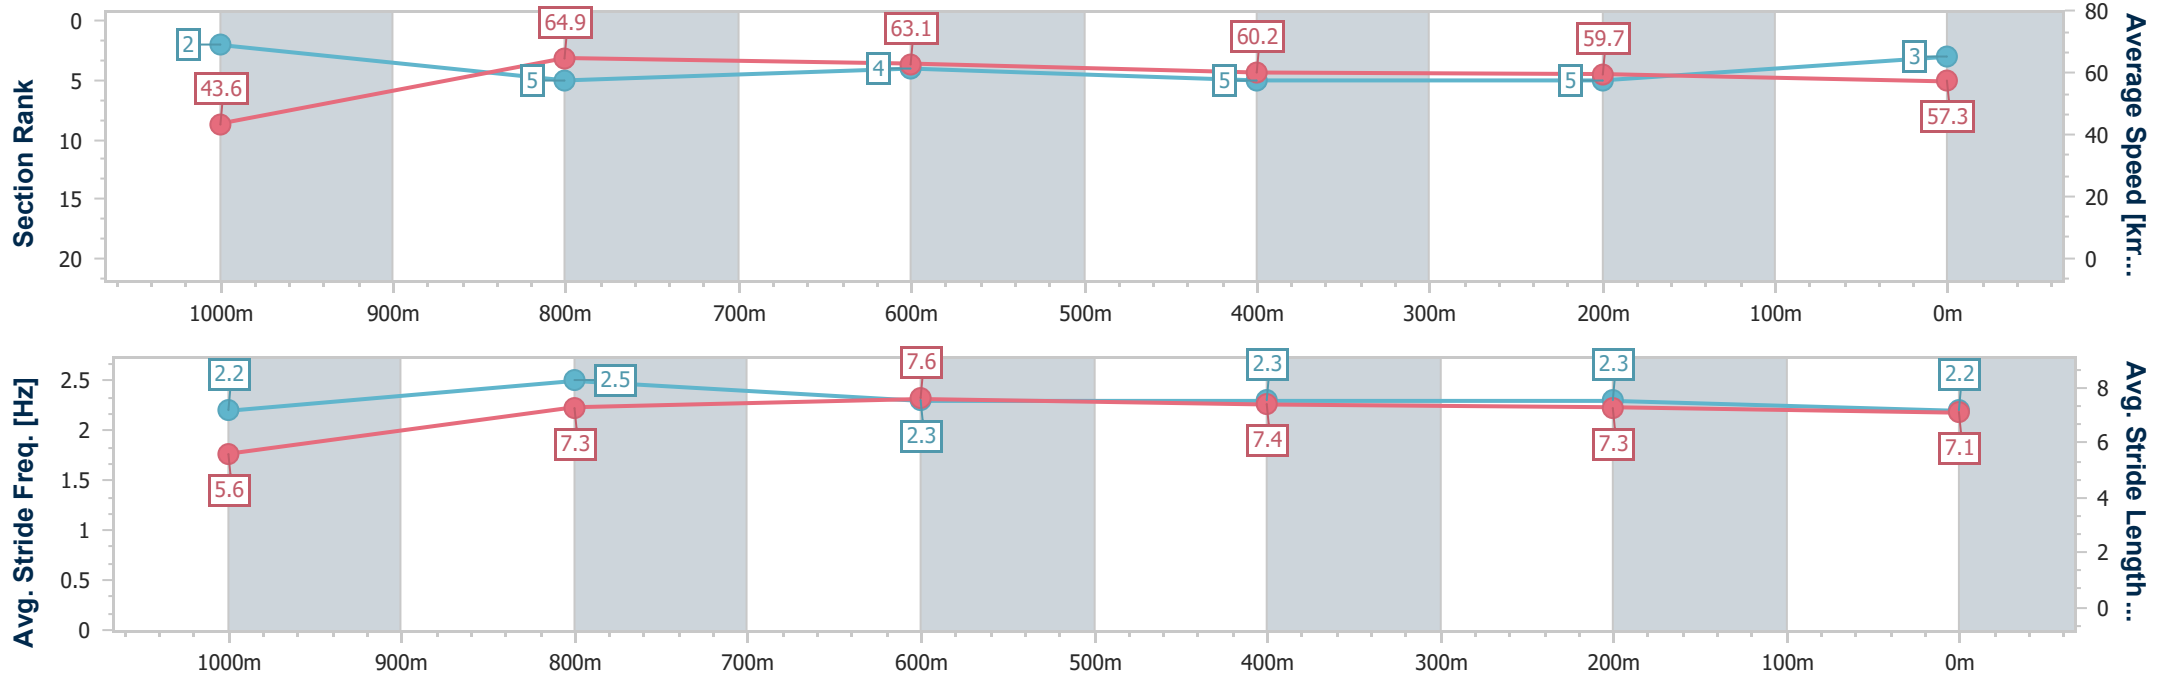

Horse/Jockey Name	Grey Defence
Final Rank	3
Fastest Section Time (Section)	0:08.26 (Overall)
Top Speed [km/h] (Section)	66.1 (1000m)
Race State	Finished

Ipswich QLD Professional
Race 8: FESTIVAL OF HORSEPOWER BENCHMARK 75
Handicap - 1100m
17 May 2023 - 16:38

Track Rating: Heavy 10, Weather: Fine, Rail Position: +8m Entire

Section	Overall	1000m	800m	600m	400m	200m
Section Times	1:07.27 [3] (0:08.26)	0:59.01 [2] (0:11.03)	0:47.98 [5] (0:11.40)	0:36.58 [4] (0:11.94)	0:24.64 [5] (0:12.14)	0:12.50 [5] (0:12.50)
Average Speed [km/h]	43.6	64.9	63.1	60.2	59.7	57.3
Top Speed [km/h]	63.5	66.1	65.8	61.7	60.4	58.9
Avg. Dist. to Rail [m]	0.6	1.5	0.6	0.3	1.1	1.2
Avg. Stride Freq. [Hz]	2.2	2.5	2.3	2.3	2.3	2.2
Avg. Stride Length [m]	5.6	7.3	7.6	7.4	7.3	7.1

- [ ] Ranking at each section and finish
- -.-.- No data available at this section
- NA No data available