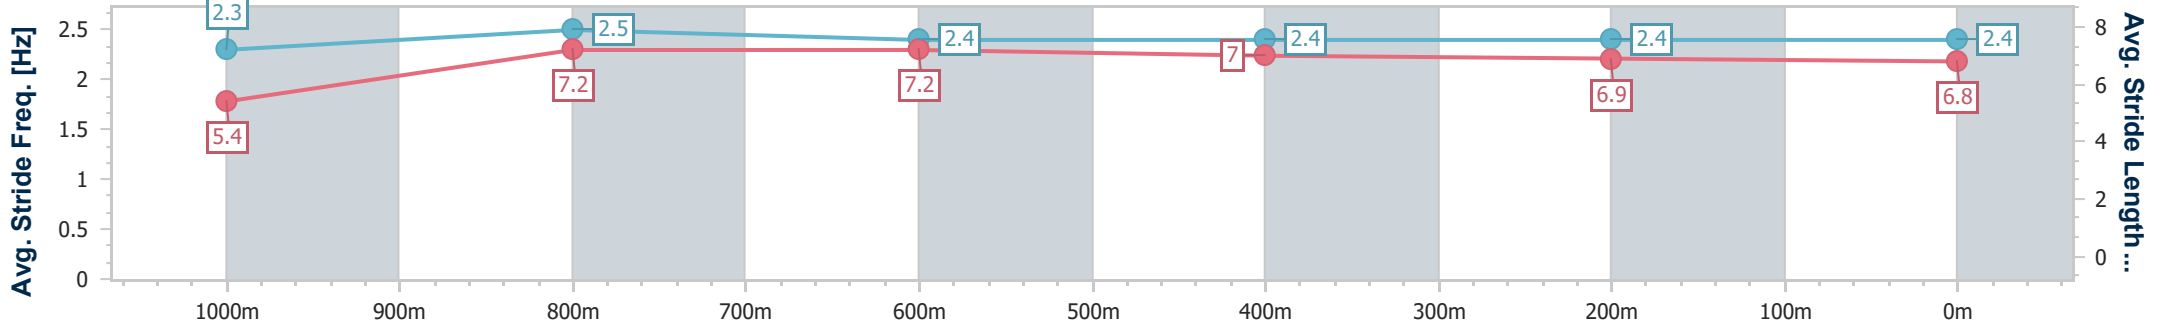

Horse/Jockey Name	Pivotal Motion
Final Rank	2
Fastest Section Time (Section)	0:08.20 (Overall)
Top Speed [km/h] (Section)	69.6 (1000m)
Race State	Finished

Ipswich QLD Professional
Race 8: FESTIVAL OF HORSEPOWER BENCHMARK 75
Handicap - 1100m
17 May 2023 - 16:38

Track Rating: Heavy 10, Weather: Fine, Rail Position: +8m Entire

Section	Overall	1000m	800m	600m	400m	200m
Section Times	1:06.54 [2] (0:08.20)	0:58.34 [1] (0:10.66)	0:47.68 [1] (0:11.48)	0:36.20 [1] (0:11.88)	0:24.32 [1] (0:12.11)	0:12.21 [1] (0:12.21)
Average Speed [km/h]	43.9	67.8	62.9	60.8	59.9	58.7
Top Speed [km/h]	66.2	69.6	64.3	62.7	61.2	60.8
Avg. Dist. to Rail [m]	7.9	2.0	1.0	0.8	2.9	3.8
Avg. Stride Freq. [Hz]	2.3	2.5	2.4	2.4	2.4	2.4
Avg. Stride Length [m]	5.4	7.2	7.2	7.0	6.9	6.8

- [ ] Ranking at each section and finish
- -.-.- No data available at this section
- NA No data available