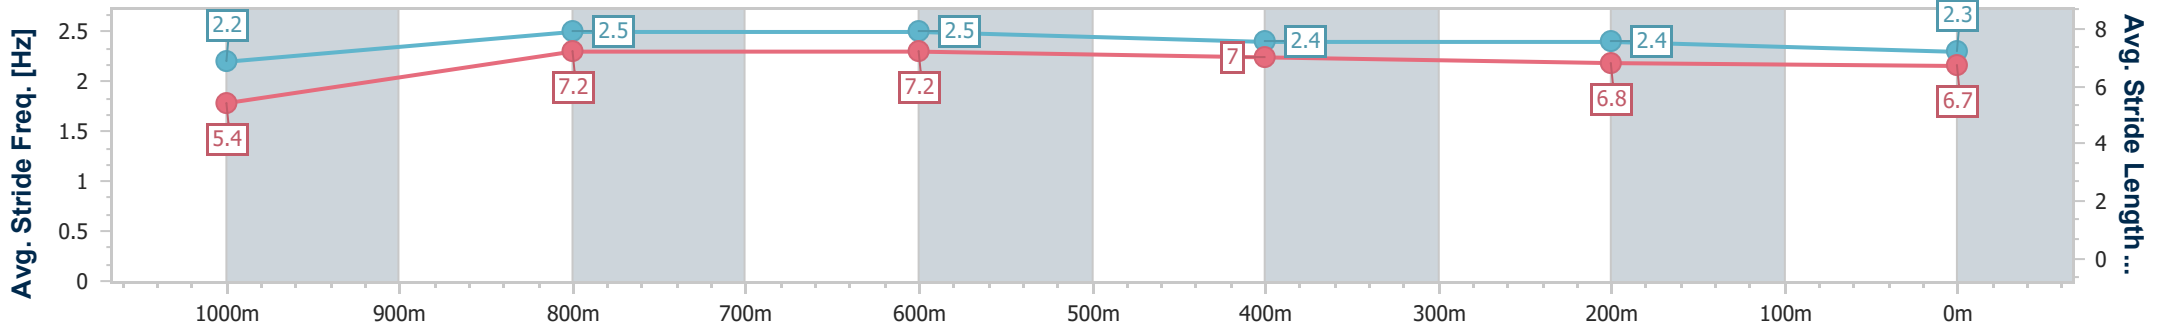

Horse/Jockey Name	Moscini
Final Rank	5
Fastest Section Time (Section)	0:08.42 (Overall)
Top Speed [km/h] (Section)	66.0 (800m)
Race State	Finished

Ipswich QLD Professional
Race 8: FESTIVAL OF HORSEPOWER BENCHMARK 75
Handicap - 1100m
17 May 2023 - 16:38

Track Rating: Heavy 10, Weather: Fine, Rail Position: +8m Entire

Section	Overall	1000m	800m	600m	400m	200m
Section Times	1:07.95 [5] (0:08.42)	0:59.53 [7] (0:11.13)	0:48.40 [7] (0:11.41)	0:36.99 [7] (0:12.00)	0:24.99 [7] (0:12.26)	0:12.73 [7] (0:12.73)
Average Speed [km/h]	42.8	64.8	63.6	60.5	59.4	56.3
Top Speed [km/h]	62.3	65.8	66.0	62.0	60.6	60.5
Avg. Dist. to Rail [m]	3.9	0.7	2.0	2.2	4.2	6.2
Avg. Stride Freq. [Hz]	2.2	2.5	2.5	2.4	2.4	2.3
Avg. Stride Length [m]	5.4	7.2	7.2	7.0	6.8	6.7

- [ ] Ranking at each section and finish
- -.-.- No data available at this section
- NA No data available