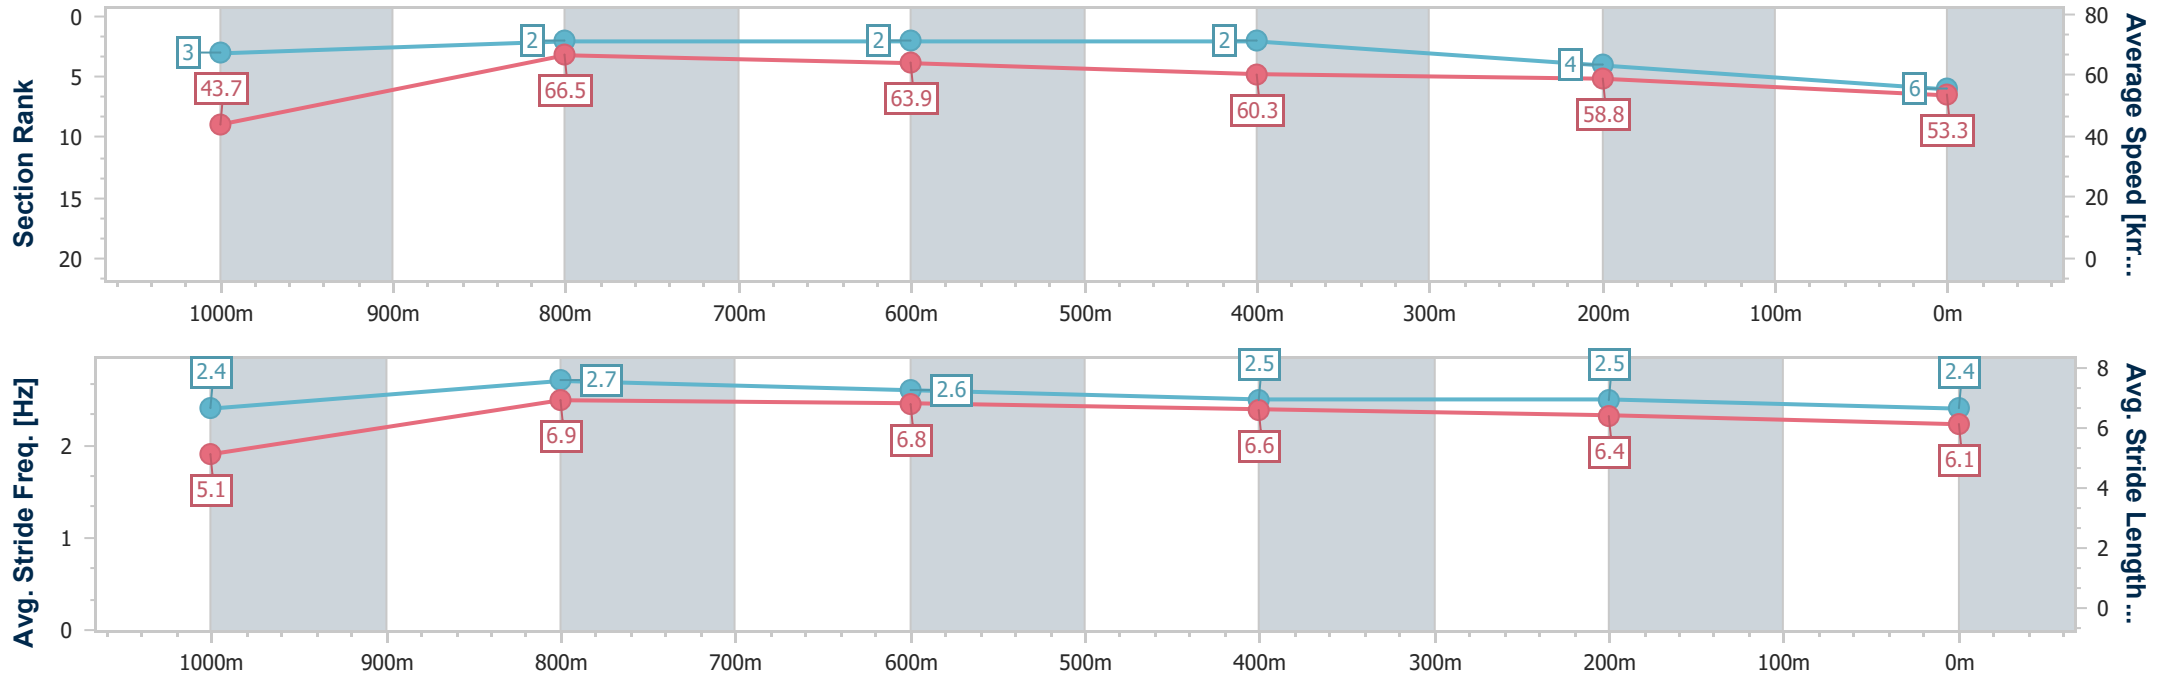

Horse/Jockey Name	Calescent
Final Rank	6
Fastest Section Time (Section)	0:08.26 (Overall)
Top Speed [km/h] (Section)	67.4 (1000m)
Race State	Finished

Ipswich QLD Professional
Race 8: FESTIVAL OF HORSEPOWER BENCHMARK 75
Handicap - 1100m
17 May 2023 - 16:38

Track Rating: Heavy 10, Weather: Fine, Rail Position: +8m Entire

Section	Overall	1000m	800m	600m	400m	200m
Section Times	1:08.07 [6] (0:08.26)	0:59.81 [3] (0:10.79)	0:49.02 [2] (0:11.30)	0:37.72 [2] (0:11.94)	0:25.78 [2] (0:12.33)	0:13.45 [4] (0:13.45)
Average Speed [km/h]	43.7	66.5	63.9	60.3	58.8	53.3
Top Speed [km/h]	65.2	67.4	64.7	61.8	60.4	56.9
Avg. Dist. to Rail [m]	5.1	1.3	0.3	0.4	1.5	3.8
Avg. Stride Freq. [Hz]	2.4	2.7	2.6	2.5	2.5	2.4
Avg. Stride Length [m]	5.1	6.9	6.8	6.6	6.4	6.1

- [ ] Ranking at each section and finish
- -.-.- No data available at this section
- NA No data available