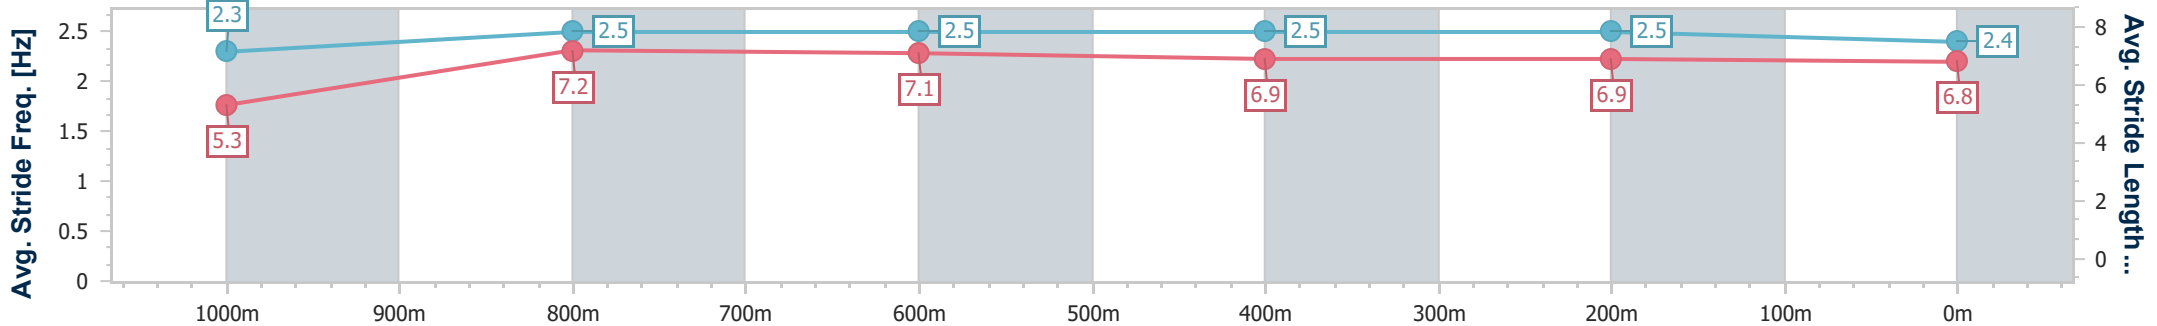

Horse/Jockey Name	Two Ya Got
Final Rank	1
Fastest Section Time (Section)	0:08.37 (Overall)
Top Speed [km/h] (Section)	67.4 (1000m)
Race State	Finished

Ipswich QLD Professional
Race 8: FESTIVAL OF HORSEPOWER BENCHMARK 75
Handicap - 1100m
17 May 2023 - 16:38

Track Rating: Heavy 10, Weather: Fine, Rail Position: +8m Entire

Section	Overall	1000m	800m	600m	400m	200m
Section Times	1:06.47 [1] (0:08.37)	0:58.10 [6] (0:10.93)	0:47.17 [6] (0:11.46)	0:35.71 [5] (0:11.81)	0:23.90 [4] (0:11.85)	0:12.05 [2] (0:12.05)
Average Speed [km/h]	42.9	66.1	63.3	61.3	61.7	59.5
Top Speed [km/h]	62.1	67.4	66.7	62.1	62.1	61.8
Avg. Dist. to Rail [m]	4.9	1.6	1.9	1.5	4.3	6.1
Avg. Stride Freq. [Hz]	2.3	2.5	2.5	2.5	2.5	2.4
Avg. Stride Length [m]	5.3	7.2	7.1	6.9	6.9	6.8

- [ ] Ranking at each section and finish
- -.-.- No data available at this section
- NA No data available