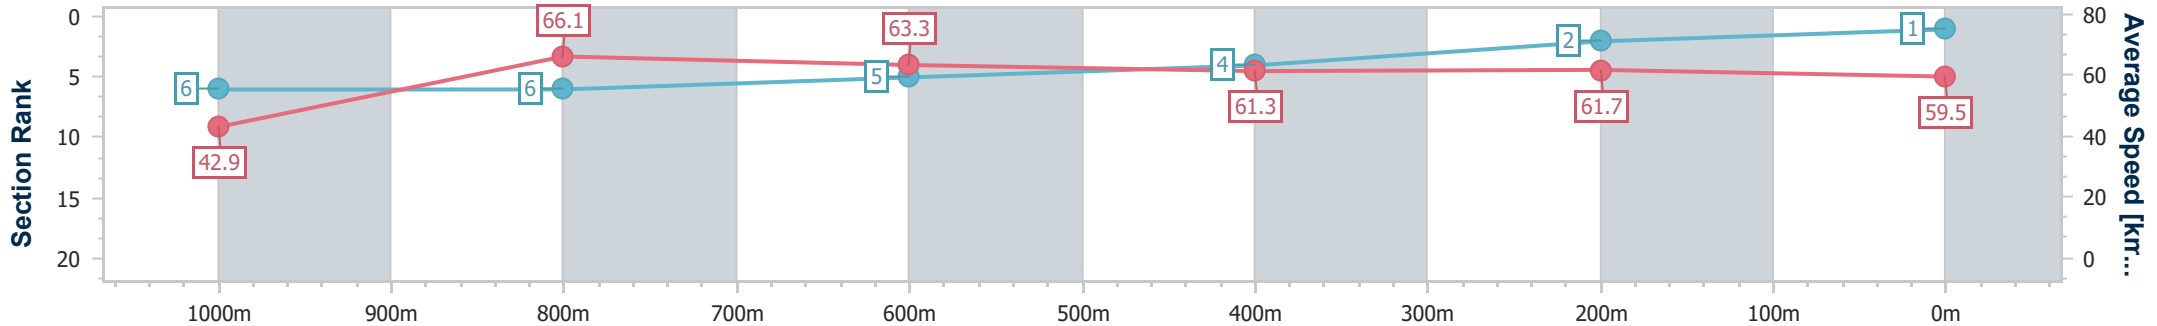

Horse/Jockey Name	Two Ya Got
Final Rank	1
Fastest Section Time (Section)	0:08.37 (Overall)
Top Speed [km/h] (Section)	67.4 (1000m)
Race State	Finished

Ipswich QLD Professional
Race 8: FESTIVAL OF HORSEPOWER BENCHMARK 75
Handicap - 1100m
17 May 2023 - 16:38

Track Rating: Heavy 10, Weather: Fine, Rail Position: +8m Entire

Section	Overall	1000m	800m	600m	400m	200m
Section Times	1:06.47 [1] (0:08.37)	0:58.10 [6] (0:10.93)	0:47.17 [6] (0:11.46)	0:35.71 [5] (0:11.81)	0:23.90 [4] (0:11.85)	0:12.05 [2] (0:12.05)
Average Speed [km/h]	42.9	66.1	63.3	61.3	61.7	59.5
Top Speed [km/h]	62.1	67.4	66.7	62.1	62.1	61.8
Avg. Dist. to Rail [m]	4.9	1.6	1.9	1.5	4.3	6.1
Avg. Stride Freq. [Hz]	2.3	2.5	2.5	2.5	2.5	2.4
Avg. Stride Length [m]	5.3	7.2	7.1	6.9	6.9	6.8

- [ ] Ranking at each section and finish
- -.-.- No data available at this section
- NA No data available