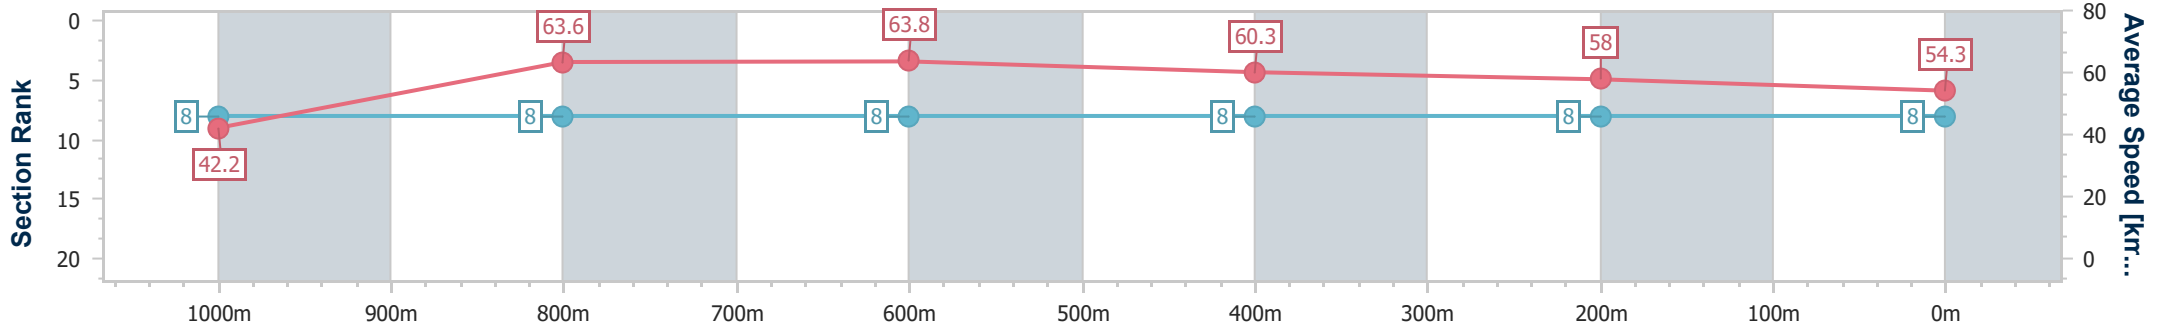

Horse/Jockey Name	Colpo Di Tamburo
Final Rank	8
Fastest Section Time (Section)	0:08.55 (Overall)
Top Speed [km/h] (Section)	65.5 (800m)
Race State	Finished

Ipswich QLD Professional
Race 8: FESTIVAL OF HORSEPOWER BENCHMARK 75
Handicap - 1100m
17 May 2023 - 16:38

Track Rating: Heavy 10, Weather: Fine, Rail Position: +8m Entire

Section	Overall	1000m	800m	600m	400m	200m
Section Times	1:09.19 [8] (0:08.55)	1:00.64 [8] (0:11.36)	0:49.28 [8] (0:11.45)	0:37.83 [8] (0:12.07)	0:25.76 [8] (0:12.52)	0:13.24 [8] (0:13.24)
Average Speed [km/h]	42.2	63.6	63.8	60.3	58.0	54.3
Top Speed [km/h]	59.4	65.2	65.5	61.6	59.2	57.3
Avg. Dist. to Rail [m]	3.9	2.0	3.6	3.0	3.1	3.2
Avg. Stride Freq. [Hz]	2.1	2.4	2.4	2.3	2.3	2.2
Avg. Stride Length [m]	5.7	7.5	7.5	7.2	7.1	6.8

- [ ] Ranking at each section and finish
- -.-.- No data available at this section
- NA No data available