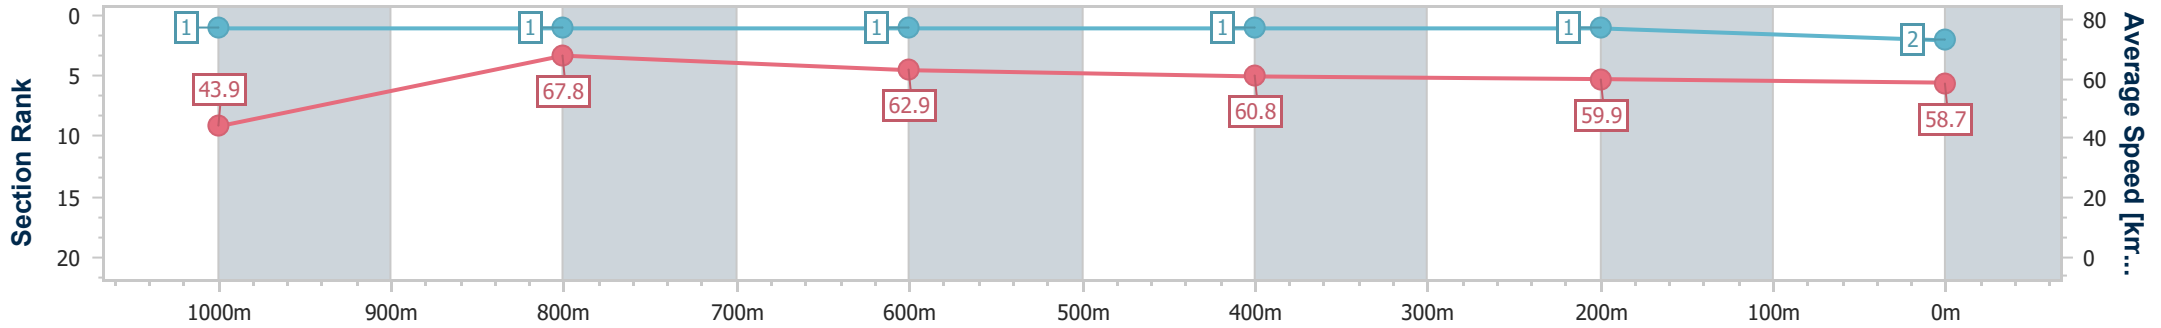

Horse/Jockey Name	Pivotal Motion
Final Rank	2
Fastest Section Time (Section)	0:08.20 (Overall)
Top Speed [km/h] (Section)	69.6 (1000m)
Race State	Finished

Ipswich QLD Professional
Race 8: FESTIVAL OF HORSEPOWER BENCHMARK 75
Handicap - 1100m
17 May 2023 - 16:38

Track Rating: Heavy 10, Weather: Fine, Rail Position: +8m Entire

Section	Overall	1000m	800m	600m	400m	200m
Section Times	1:06.54 [2] (0:08.20)	0:58.34 [1] (0:10.66)	0:47.68 [1] (0:11.48)	0:36.20 [1] (0:11.88)	0:24.32 [1] (0:12.11)	0:12.21 [1] (0:12.21)
Average Speed [km/h]	43.9	67.8	62.9	60.8	59.9	58.7
Top Speed [km/h]	66.2	69.6	64.3	62.7	61.2	60.8
Avg. Dist. to Rail [m]	7.9	2.0	1.0	0.8	2.9	3.8
Avg. Stride Freq. [Hz]	2.3	2.5	2.4	2.4	2.4	2.4
Avg. Stride Length [m]	5.4	7.2	7.2	7.0	6.9	6.8

- [ ] Ranking at each section and finish
- -.-.- No data available at this section
- NA No data available