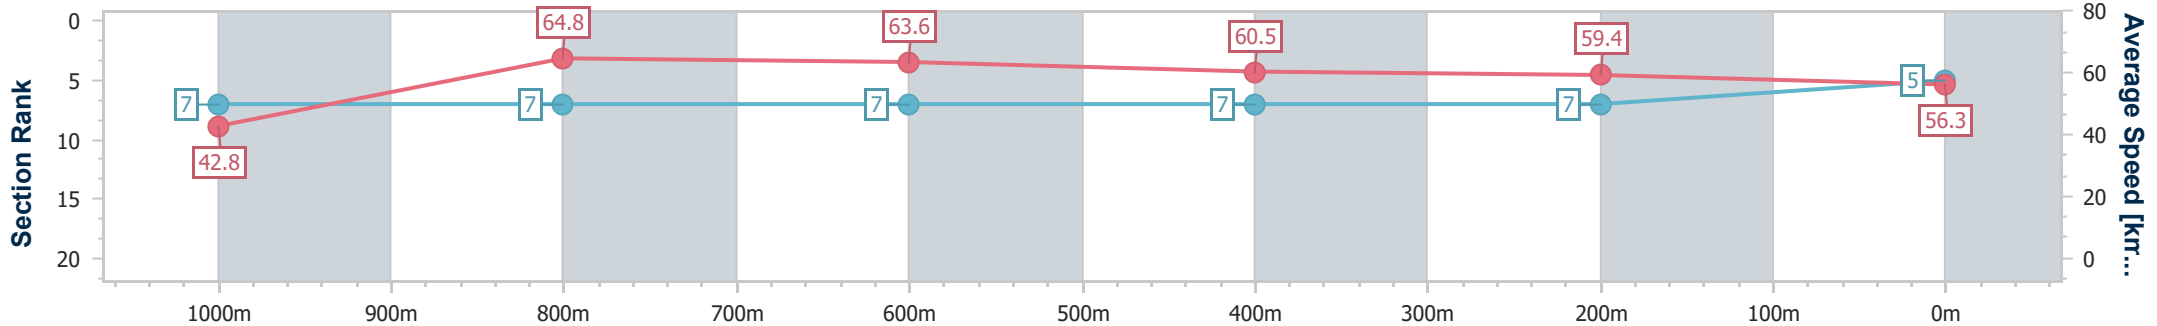

Horse/Jockey Name	Moscini
Final Rank	5
Fastest Section Time (Section)	0:08.42 (Overall)
Top Speed [km/h] (Section)	66.0 (800m)
Race State	Finished

Ipswich QLD Professional
Race 8: FESTIVAL OF HORSEPOWER BENCHMARK 75
Handicap - 1100m
17 May 2023 - 16:38

Track Rating: Heavy 10, Weather: Fine, Rail Position: +8m Entire

Section	Overall	1000m	800m	600m	400m	200m
Section Times	1:07.95 [5] (0:08.42)	0:59.53 [7] (0:11.13)	0:48.40 [7] (0:11.41)	0:36.99 [7] (0:12.00)	0:24.99 [7] (0:12.26)	0:12.73 [7] (0:12.73)
Average Speed [km/h]	42.8	64.8	63.6	60.5	59.4	56.3
Top Speed [km/h]	62.3	65.8	66.0	62.0	60.6	60.5
Avg. Dist. to Rail [m]	3.9	0.7	2.0	2.2	4.2	6.2
Avg. Stride Freq. [Hz]	2.2	2.5	2.5	2.4	2.4	2.3
Avg. Stride Length [m]	5.4	7.2	7.2	7.0	6.8	6.7

- [ ] Ranking at each section and finish
- -.-.- No data available at this section
- NA No data available