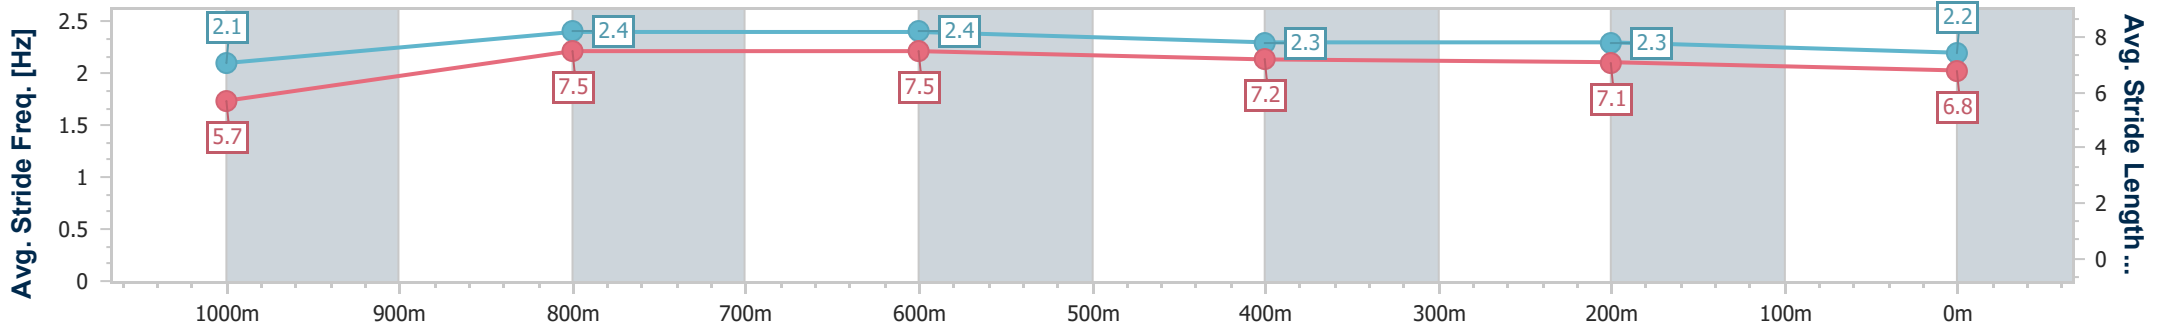

- [] Ranking at each section and finish
- .-.- No data available at this section
- NA No data available

Horse/Jockey Name	Colpo Di Tamburo
Final Rank	8
Fastest Section Time (Section)	0:08.55 (Overall)
Top Speed [km/h] (Section)	65.5 (800m)
Race State	Finished

- [] Ranking at each section and finish
- .-.- No data available at this section
- NA No data available