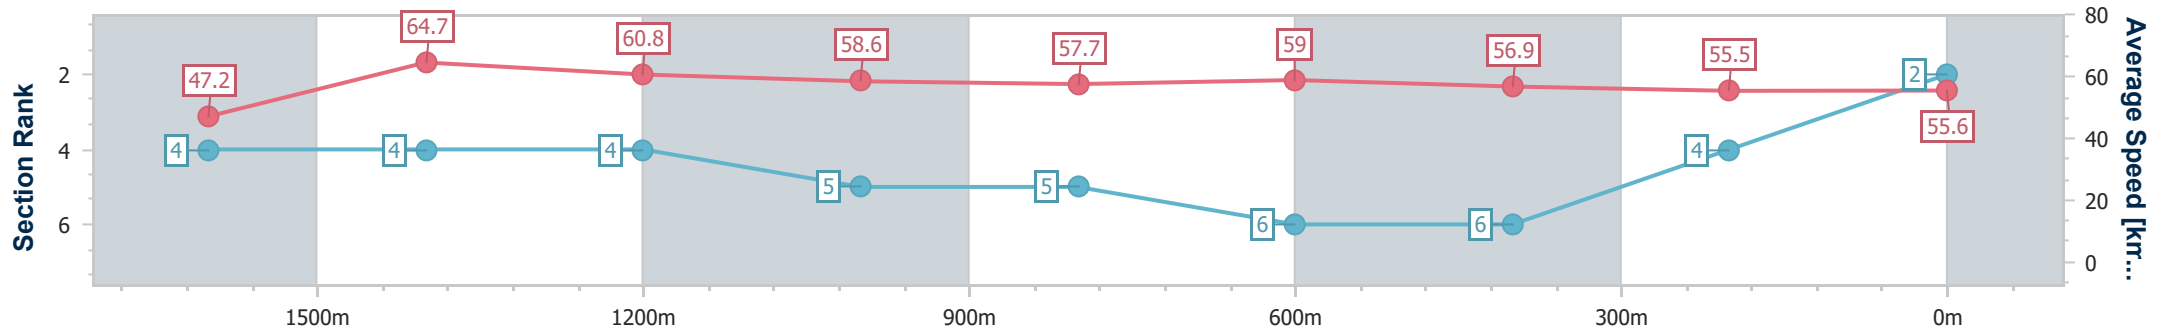

Toowoomba QLD Professional

Race 8: LAWRENCE & HANSON Class 1 Handicap - 1850m

13 May 2023 - 20:37

Track Rating: Good 4, Weather: Fine, Rail Position: +4m Entire

Section	Overall	1600m	1400m	1200m	1000m	800m	600m	400m	200m			
Section Times	1:57.84 [2] (0:18.92)	1:38.92 [4] (0:11.12)	1:27.80 [4] (0:12.04)	1:15.76 [4] (0:12.32)	1:03.44 [5] (0:12.59)	0:50.85 [5] (0:12.25)	0:38.60 [6] (0:12.71)	0:25.89 [6] (0:12.97)	0:12.92 [4] (0:12.92)			
Average Speed [km/h]	47.2	64.7	60.8	58.6	57.7	59.0	56.9	55.5	55.6			
Top Speed [km/h]	64.9	66.1	63.8	59.1	58.6	59.6	59.3	56.9	57.0			
Avg. Dist. to Rail [m]	4.4	0.7	3.0	3.6	2.5	1.3	0.7	1.0	1.7			
Avg. Stride Freq. [Hz]	2.2	2.3	2.2	2.2	2.2	2.2	2.2	2.1	2.1			
Avg. Stride Length [m]	6.1	7.9	7.6	7.4	7.3	7.5	7.2	7.2	7.2			