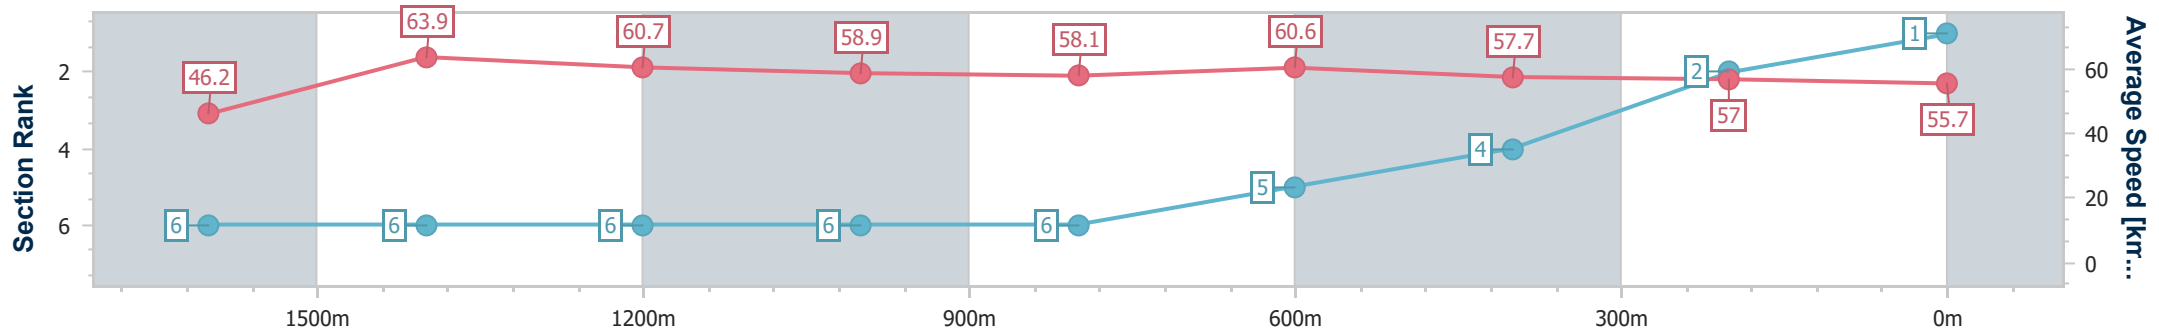

Race 8: LAWRENCE & HANSON Class 1 Handicap - 1850m

13 May 2023 - 20:37

Track Rating: Good 4, Weather: Fine, Rail Position: +4m Entire

Section	Overall	1600m	1400m	1200m	1000m	800m	600m	400m	200m
Section Times	1:57.38 [1] (0:19.29)	1:38.09 [6] (0:11.26)	1:26.83 [6] (0:12.01)	1:14.82 [6] (0:12.26)	1:02.56 [6] (0:12.44)	0:50.12 [6] (0:11.91)	0:38.21 [5] (0:12.57)	0:25.64 [4] (0:12.72)	0:12.92 [2] (0:12.92)
Average Speed [km/h]	46.2	63.9	60.7	58.9	58.1	60.6	57.7	57.0	55.7
Top Speed [km/h]	64.0	64.2	64.0	59.7	60.1	61.8	60.9	57.7	57.7
Avg. Dist. to Rail [m]	4.6	0.5	2.3	2.8	1.6	1.2	1.1	1.9	0.7
Avg. Stride Freq. [Hz]	2.1	2.2	2.2	2.2	2.2	2.2	2.2	2.2	2.2
Avg. Stride Length [m]	6.0	7.7	7.6	7.5	7.4	7.5	7.2	7.1	7.0