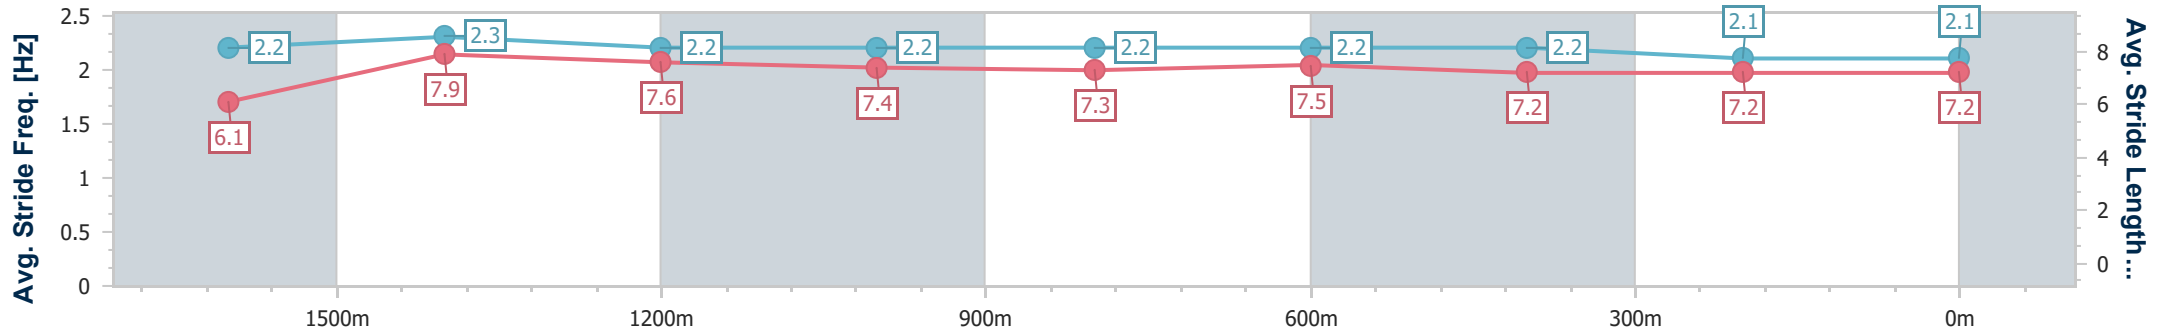

Toowoomba QLD Professional

Race 8: LAWRENCE & HANSON Class 1 Handicap - 1850m

13 May 2023 - 20:37

Track Rating: Good 4, Weather: Fine, Rail Position: +4m Entire

Section	Overall	1600m	1400m	1200m	1000m	800m	600m	400m	200m			
Section Times	1:57.84 [2] (0:18.92)	1:38.92 [4] (0:11.12)	1:27.80 [4] (0:12.04)	1:15.76 [4] (0:12.32)	1:03.44 [5] (0:12.59)	0:50.85 [5] (0:12.25)	0:38.60 [6] (0:12.71)	0:25.89 [6] (0:12.97)	0:12.92 [4] (0:12.92)			
Average Speed [km/h]	47.2	64.7	60.8	58.6	57.7	59.0	56.9	55.5	55.6			
Top Speed [km/h]	64.9	66.1	63.8	59.1	58.6	59.6	59.3	56.9	57.0			
Avg. Dist. to Rail [m]	4.4	0.7	3.0	3.6	2.5	1.3	0.7	1.0	1.7			
Avg. Stride Freq. [Hz]	2.2	2.3	2.2	2.2	2.2	2.2	2.2	2.1	2.1			
Avg. Stride Length [m]	6.1	7.9	7.6	7.4	7.3	7.5	7.2	7.2	7.2			

- [] Ranking at each section and finish
- .-.- No data available at this section
- NA No data available

Horse/Jockey Name	Chosen Distance
Final Rank	3
Fastest Section Time (Section)	0:11.38 (1600m)
Top Speed [km/h] (Section)	63.5 (1600m)
Race State	Finished