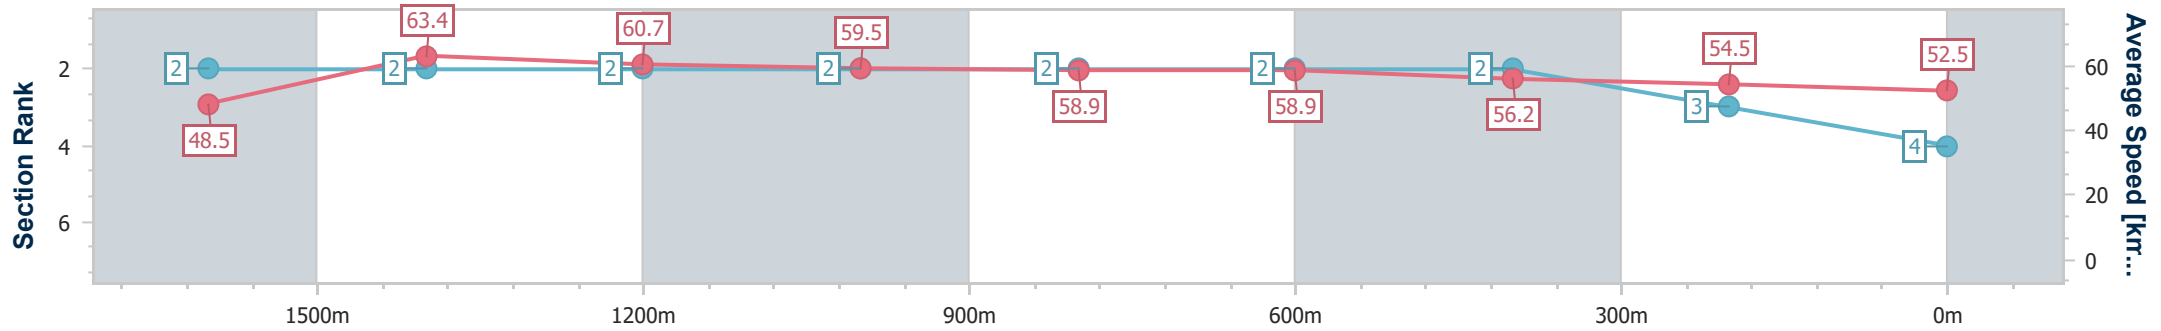

Horse/Jockey Name	Bartalumba
Final Rank	4
Fastest Section Time (Section)	0:11.37 (1600m)
Top Speed [km/h] (Section)	64.3 (1600m)
Race State	Finished

Toowoomba QLD Professional
Race 8: LAWRENCE & HANSON Class 1 Handicap - 1850m
13 May 2023 - 20:37
Track Rating: Good 4, Weather: Fine, Rail Position: +4m Entire

Section	Overall	1600m	1400m	1200m	1000m	800m	600m	400m	200m
Section Times	1:58.48 [4] (0:18.42)	1:40.06 [2] (0:11.37)	1:28.69 [2] (0:12.08)	1:16.61 [2] (0:12.14)	1:04.47 [2] (0:12.36)	0:52.11 [2] (0:12.34)	0:39.77 [2] (0:12.92)	0:26.85 [2] (0:13.17)	0:13.68 [3] (0:13.68)
Average Speed [km/h]	48.5	63.4	60.7	59.5	58.9	58.9	56.2	54.5	52.5
Top Speed [km/h]	64.1	64.3	62.9	60.3	59.8	59.3	58.9	55.0	54.7
Avg. Dist. to Rail [m]	4.1	0.8	3.2	3.5	2.9	3.1	1.4	0.7	0.3
Avg. Stride Freq. [Hz]	2.2	2.3	2.2	2.2	2.2	2.3	2.2	2.2	2.2
Avg. Stride Length [m]	6.1	7.6	7.5	7.5	7.2	7.2	7.0	6.9	6.7

- [ ] Ranking at each section and finish
- -.-.- No data available at this section
- NA No data available