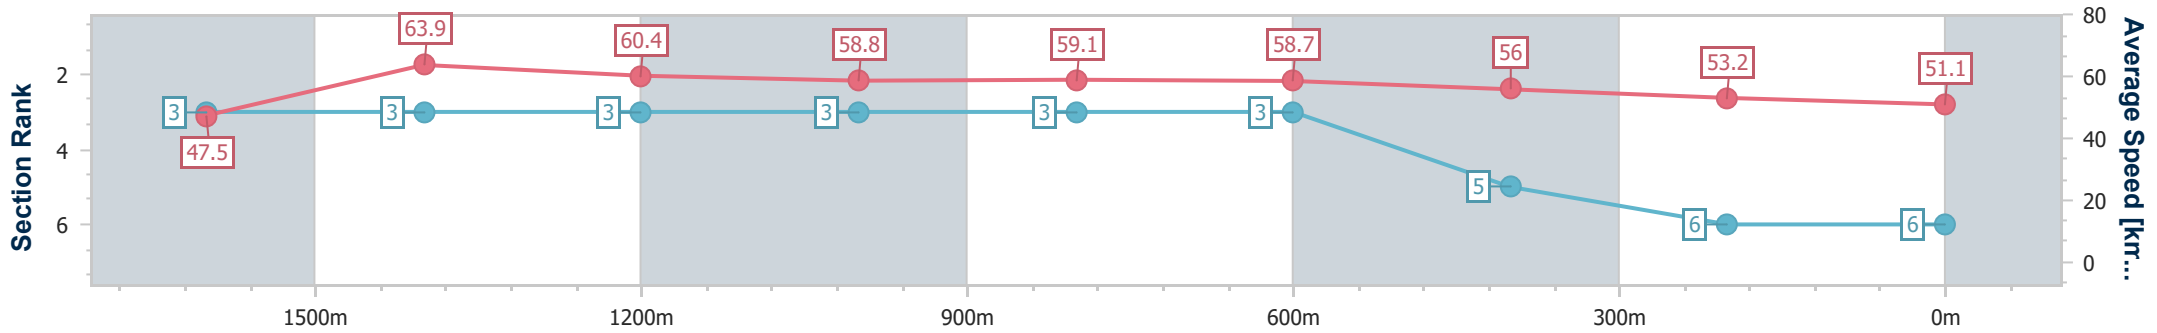

- [] Ranking at each section and finish
- .-.- No data available at this section
- NA No data available

Horse/Jockey Name	Smashing Lucas
Final Rank	6
Fastest Section Time (Section)	0:11.27 (1600m)
Top Speed [km/h] (Section)	66.0 (1600m)
Race State	Finished

Toowoomba QLD Professional

Race 8: LAWRENCE & HANSON Class 1 Handicap - 1850m

13 May 2023 - 20:37

Track Rating: Good 4, Weather: Fine, Rail Position: +4m Entire

Section	Overall	1600m	1400m	1200m	1000m	800m	600m	400m	200m			
Section Times	1:59.29 [6] (0:18.74)	1:40.55 [3] (0:11.27)	1:29.28 [3] (0:12.04)	1:17.24 [3] (0:12.29)	1:04.95 [3] (0:12.29)	0:52.66 [3] (0:12.29)	0:40.37 [3] (0:12.88)	0:27.49 [5] (0:13.44)	0:14.05 [6] (0:14.05)			
Average Speed [km/h]	47.5	63.9	60.4	58.8	59.1	58.7	56.0	53.2	51.1			
Top Speed [km/h]	63.4	66.0	63.8	59.8	60.4	59.5	58.3	54.9	52.3			
Avg. Dist. to Rail [m]	4.7	0.6	2.1	3.4	2.7	0.7	0.5	2.3	1.9			
Avg. Stride Freq. [Hz]	2.3	2.4	2.3	2.3	2.4	2.4	2.4	2.3	2.3			
Avg. Stride Length [m]	5.9	7.4	7.2	7.0	6.9	6.8	6.5	6.3	6.2			

- [] Ranking at each section and finish
- .-.- No data available at this section
- NA No data available