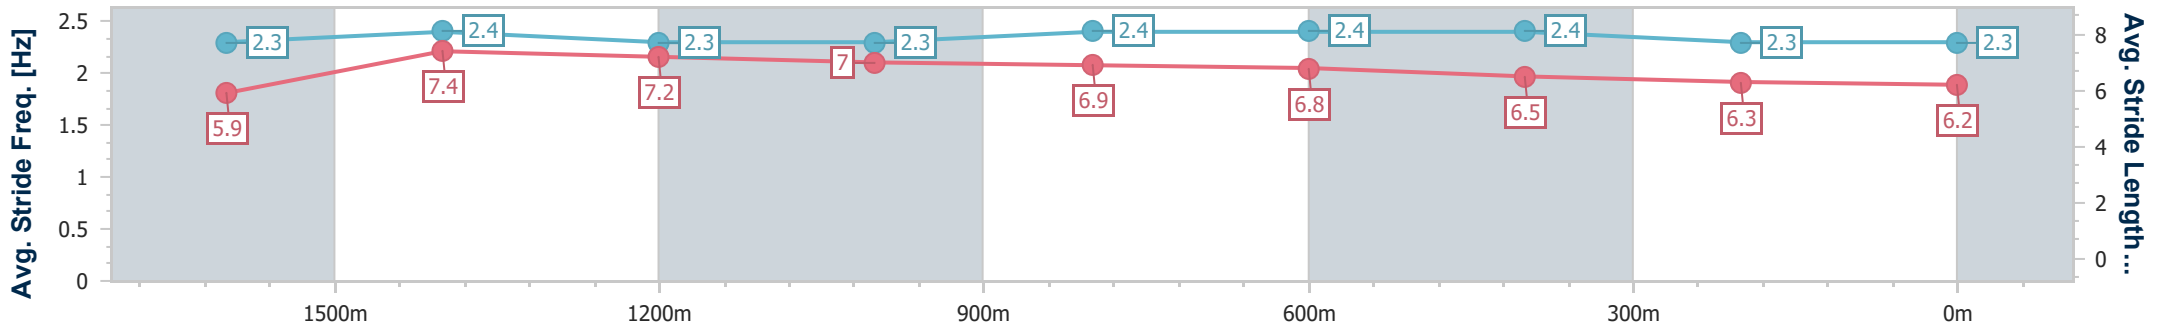

- [] Ranking at each section and finish
- .-.- No data available at this section
- NA No data available

Horse/Jockey Name	Smashing Lucas
Final Rank	6
Fastest Section Time (Section)	0:11.27 (1600m)
Top Speed [km/h] (Section)	66.0 (1600m)
Race State	Finished

Toowoomba QLD Professional

Race 8: LAWRENCE & HANSON Class 1 Handicap - 1850m

13 May 2023 - 20:37

Track Rating: Good 4, Weather: Fine, Rail Position: +4m Entire

Section	Overall	1600m	1400m	1200m	1000m	800m	600m	400m	200m			
Section Times	1:59.29 [6] (0:18.74)	1:40.55 [3] (0:11.27)	1:29.28 [3] (0:12.04)	1:17.24 [3] (0:12.29)	1:04.95 [3] (0:12.29)	0:52.66 [3] (0:12.29)	0:40.37 [3] (0:12.88)	0:27.49 [5] (0:13.44)	0:14.05 [6] (0:14.05)			
Average Speed [km/h]	47.5	63.9	60.4	58.8	59.1	58.7	56.0	53.2	51.1			
Top Speed [km/h]	63.4	66.0	63.8	59.8	60.4	59.5	58.3	54.9	52.3			
Avg. Dist. to Rail [m]	4.7	0.6	2.1	3.4	2.7	0.7	0.5	2.3	1.9			
Avg. Stride Freq. [Hz]	2.3	2.4	2.3	2.3	2.4	2.4	2.4	2.3	2.3			
Avg. Stride Length [m]	5.9	7.4	7.2	7.0	6.9	6.8	6.5	6.3	6.2			

- [] Ranking at each section and finish
- .-.- No data available at this section
- NA No data available