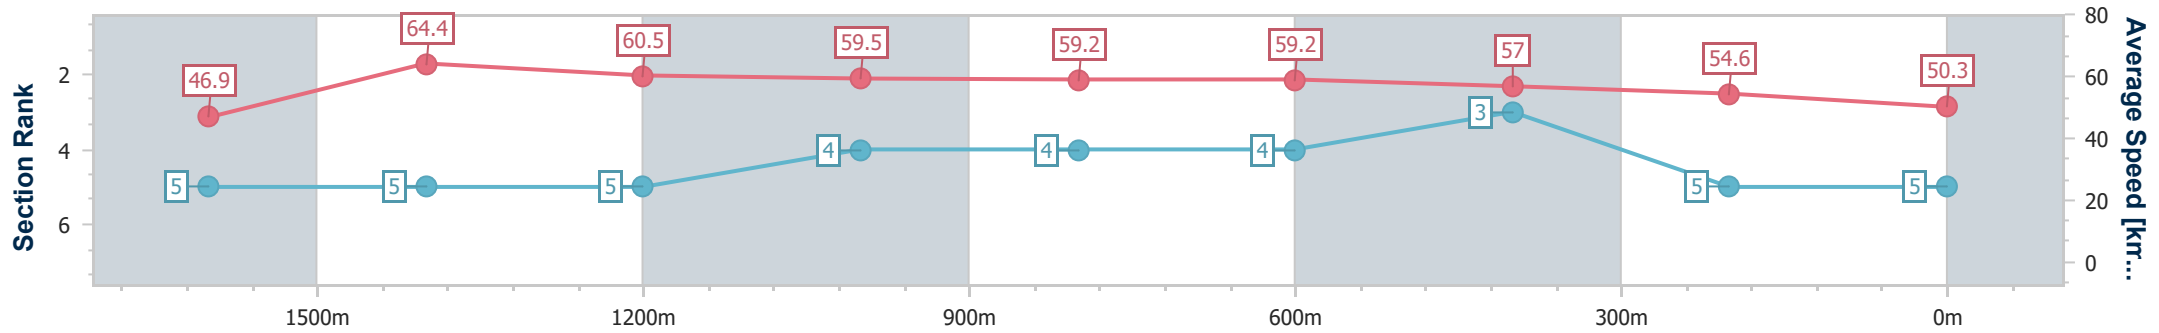

Toowoomba QLD Professional

Race 8: LAWRENCE & HANSON Class 1 Handicap - 1850m

13 May 2023 - 20:37

Track Rating: Good 4, Weather: Fine, Rail Position: +4m Entire

Section	Overall	1600m	1400m	1200m	1000m	800m	600m	400m	200m
Section Times	1:59.12 [5] (0:19.08)	1:40.04 [5] (0:11.14)	1:28.90 [5] (0:11.98)	1:16.92 [5] (0:12.13)	1:04.79 [4] (0:12.30)	0:52.49 [4] (0:12.34)	0:40.15 [4] (0:12.73)	0:27.42 [3] (0:13.17)	0:14.25 [5] (0:14.25)
Average Speed [km/h]	46.9	64.4	60.5	59.5	59.2	59.2	57.0	54.6	50.3
Top Speed [km/h]	64.2	65.6	64.4	61.6	60.0	60.4	60.0	56.4	53.9
Avg. Dist. to Rail [m]	3.8	0.8	1.6	3.1	2.7	4.2	2.2	0.5	0.9
Avg. Stride Freq. [Hz]	2.3	2.5	2.3	2.4	2.4	2.4	2.4	2.3	2.2
Avg. Stride Length [m]	5.8	7.2	7.1	6.9	6.9	6.9	6.7	6.5	6.4

- [] Ranking at each section and finish
- .-.- No data available at this section
- NA No data available

Horse/Jockey Name	Smashing Lucas
Final Rank	6
Fastest Section Time (Section)	0:11.27 (1600m)
Top Speed [km/h] (Section)	66.0 (1600m)
Race State	Finished