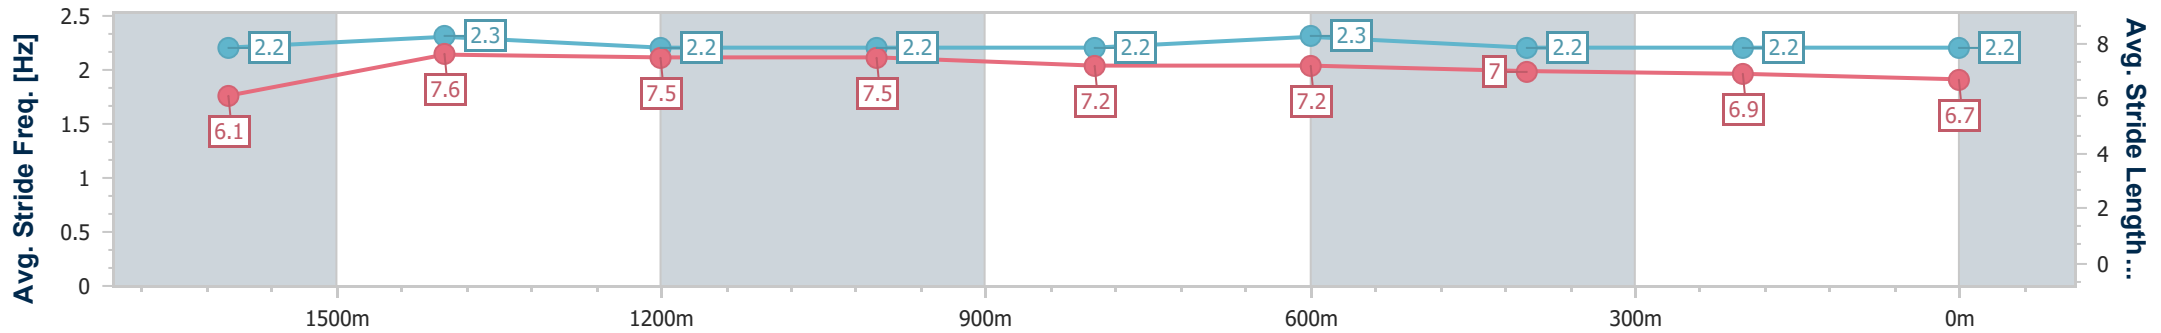

- [] Ranking at each section and finish
- .-.- No data available at this section
- NA No data available

Horse/Jockey Name	Bartalumba
Final Rank	4
Fastest Section Time (Section)	0:11.37 (1600m)
Top Speed [km/h] (Section)	64.3 (1600m)
Race State	Finished

Toowoomba QLD Professional
 Race 8: LAWRENCE & HANSON Class 1 Handicap - 1850m
 13 May 2023 - 20:37
 Track Rating: Good 4, Weather: Fine, Rail Position: +4m Entire

Section	Overall	1600m	1400m	1200m	1000m	800m	600m	400m	200m
Section Times	1:58.48 [4] (0:18.42)	1:40.06 [2] (0:11.37)	1:28.69 [2] (0:12.08)	1:16.61 [2] (0:12.14)	1:04.47 [2] (0:12.36)	0:52.11 [2] (0:12.34)	0:39.77 [2] (0:12.92)	0:26.85 [2] (0:13.17)	0:13.68 [3] (0:13.68)
Average Speed [km/h]	48.5	63.4	60.7	59.5	58.9	58.9	56.2	54.5	52.5
Top Speed [km/h]	64.1	64.3	62.9	60.3	59.8	59.3	58.9	55.0	54.7
Avg. Dist. to Rail [m]	4.1	0.8	3.2	3.5	2.9	3.1	1.4	0.7	0.3
Avg. Stride Freq. [Hz]	2.2	2.3	2.2	2.2	2.2	2.3	2.2	2.2	2.2
Avg. Stride Length [m]	6.1	7.6	7.5	7.5	7.2	7.2	7.0	6.9	6.7