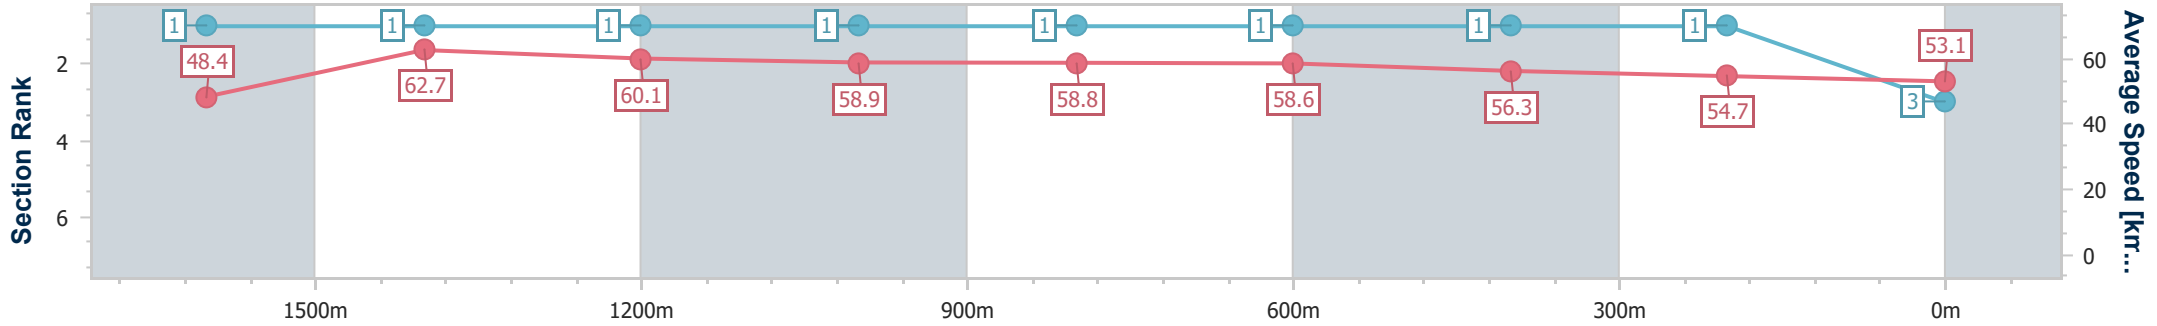

Toowoomba QLD Professional

Race 8: LAWRENCE & HANSON Class 1 Handicap - 1850m

13 May 2023 - 20:37

Track Rating: Good 4, Weather: Fine, Rail Position: +4m Entire

Section	Overall	1600m	1400m	1200m	1000m	800m	600m	400m	200m
Section Times	1:57.96 [3] (0:18.24)	1:39.72 [1] (0:11.38)	1:28.34 [1] (0:12.02)	1:16.32 [1] (0:12.22)	1:04.10 [1] (0:12.33)	0:51.77 [1] (0:12.38)	0:39.39 [1] (0:12.76)	0:26.63 [1] (0:13.10)	0:13.53 [1] (0:13.53)
Average Speed [km/h]	48.4	62.7	60.1	58.9	58.8	58.6	56.3	54.7	53.1
Top Speed [km/h]	63.4	63.5	63.4	60.1	59.4	59.2	58.5	55.3	54.2
Avg. Dist. to Rail [m]	6.7	1.8	0.7	1.6	1.8	2.0	0.5	1.7	2.3
Avg. Stride Freq. [Hz]	2.1	2.1	2.1	2.1	2.1	2.1	2.1	2.1	2.0
Avg. Stride Length [m]	6.4	7.9	8.0	7.9	7.7	7.6	7.4	7.2	7.3