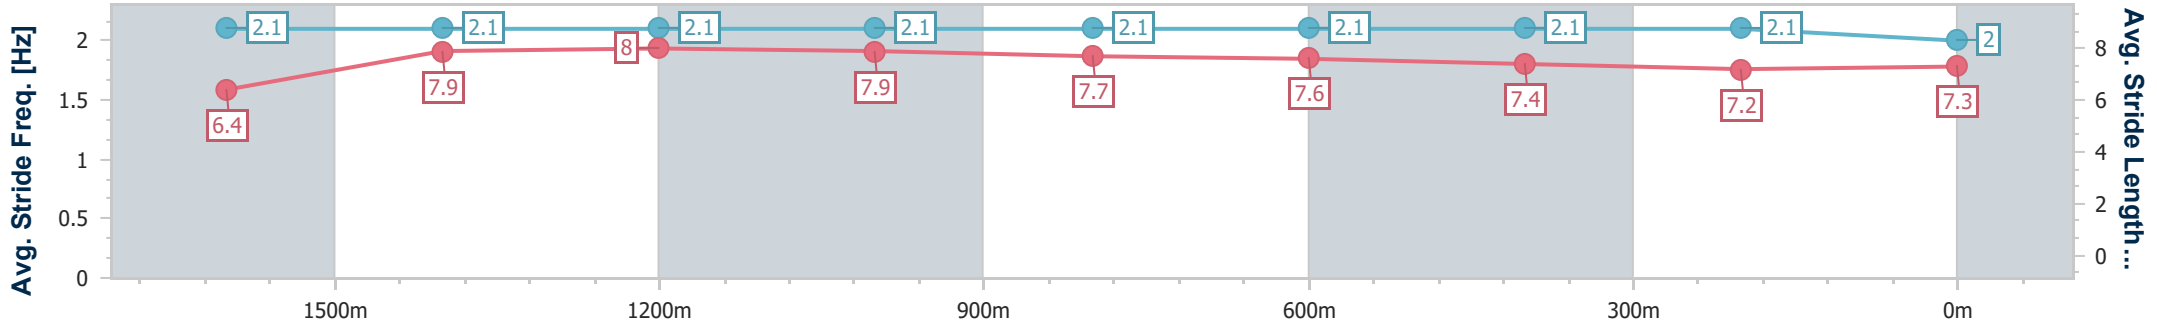

Toowoomba QLD Professional

Race 8: LAWRENCE & HANSON Class 1 Handicap - 1850m

13 May 2023 - 20:37

Track Rating: Good 4, Weather: Fine, Rail Position: +4m Entire

Section	Overall	1600m	1400m	1200m	1000m	800m	600m	400m	200m
Section Times	1:57.96 [3] (0:18.24)	1:39.72 [1] (0:11.38)	1:28.34 [1] (0:12.02)	1:16.32 [1] (0:12.22)	1:04.10 [1] (0:12.33)	0:51.77 [1] (0:12.38)	0:39.39 [1] (0:12.76)	0:26.63 [1] (0:13.10)	0:13.53 [1] (0:13.53)
Average Speed [km/h]	48.4	62.7	60.1	58.9	58.8	58.6	56.3	54.7	53.1
Top Speed [km/h]	63.4	63.5	63.4	60.1	59.4	59.2	58.5	55.3	54.2
Avg. Dist. to Rail [m]	6.7	1.8	0.7	1.6	1.8	2.0	0.5	1.7	2.3
Avg. Stride Freq. [Hz]	2.1	2.1	2.1	2.1	2.1	2.1	2.1	2.1	2.0
Avg. Stride Length [m]	6.4	7.9	8.0	7.9	7.7	7.6	7.4	7.2	7.3