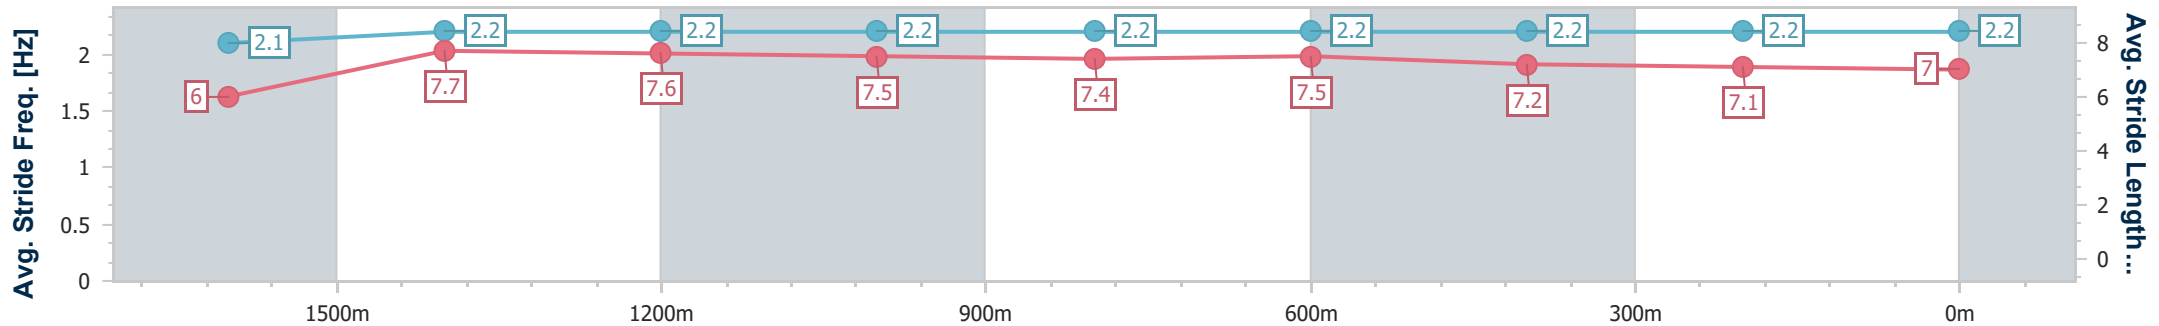

Horse/Jockey Name	Martinello
Final Rank	1
Fastest Section Time (Section)	0:11.26 (1600m)
Top Speed [km/h] (Section)	64.2 (1600m)
Race State	Finished

Toowoomba QLD Professional

Race 8: LAWRENCE & HANSON Class 1 Handicap - 1850m

13 May 2023 - 20:37

Track Rating: Good 4, Weather: Fine, Rail Position: +4m Entire

Section	Overall	1600m	1400m	1200m	1000m	800m	600m	400m	200m
Section Times	1:57.38 [1] (0:19.29)	1:38.09 [6] (0:11.26)	1:26.83 [6] (0:12.01)	1:14.82 [6] (0:12.26)	1:02.56 [6] (0:12.44)	0:50.12 [6] (0:11.91)	0:38.21 [5] (0:12.57)	0:25.64 [4] (0:12.72)	0:12.92 [2] (0:12.92)
Average Speed [km/h]	46.2	63.9	60.7	58.9	58.1	60.6	57.7	57.0	55.7
Top Speed [km/h]	64.0	64.2	64.0	59.7	60.1	61.8	60.9	57.7	57.7
Avg. Dist. to Rail [m]	4.6	0.5	2.3	2.8	1.6	1.2	1.1	1.9	0.7
Avg. Stride Freq. [Hz]	2.1	2.2	2.2	2.2	2.2	2.2	2.2	2.2	2.2
Avg. Stride Length [m]	6.0	7.7	7.6	7.5	7.4	7.5	7.2	7.1	7.0

- [ ] Ranking at each section and finish
- -.-.- No data available at this section
- NA No data available