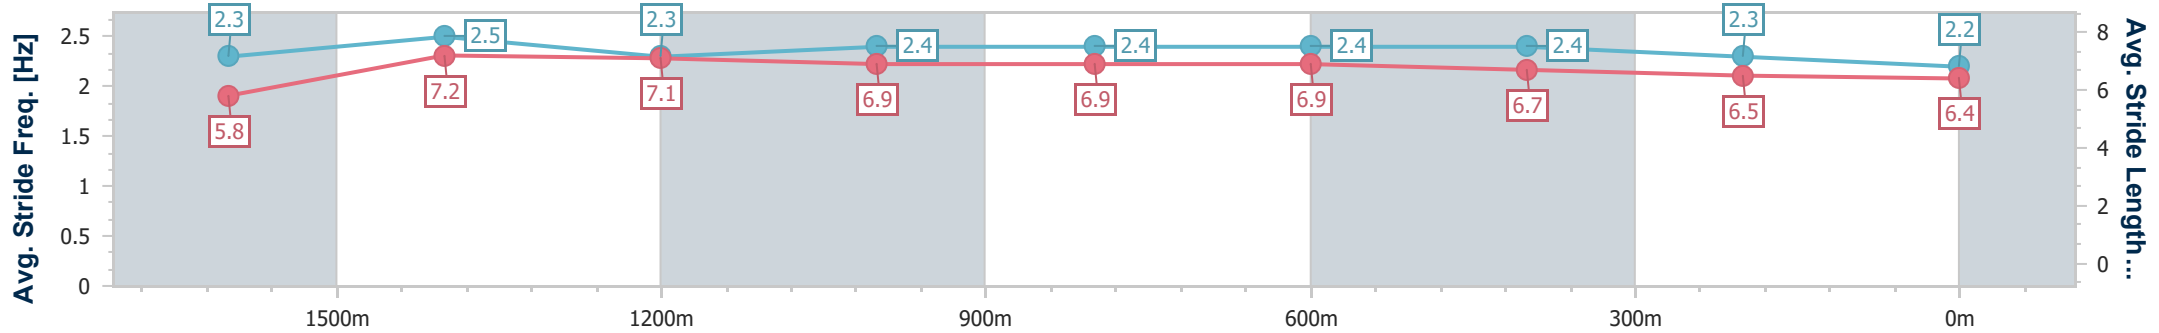

Toowoomba QLD Professional

Race 8: LAWRENCE & HANSON Class 1 Handicap - 1850m

13 May 2023 - 20:37

Track Rating: Good 4, Weather: Fine, Rail Position: +4m Entire

Section	Overall	1600m	1400m	1200m	1000m	800m	600m	400m	200m
Section Times	1:59.12 [5] (0:19.08)	1:40.04 [5] (0:11.14)	1:28.90 [5] (0:11.98)	1:16.92 [5] (0:12.13)	1:04.79 [4] (0:12.30)	0:52.49 [4] (0:12.34)	0:40.15 [4] (0:12.73)	0:27.42 [3] (0:13.17)	0:14.25 [5] (0:14.25)
Average Speed [km/h]	46.9	64.4	60.5	59.5	59.2	59.2	57.0	54.6	50.3
Top Speed [km/h]	64.2	65.6	64.4	61.6	60.0	60.4	60.0	56.4	53.9
Avg. Dist. to Rail [m]	3.8	0.8	1.6	3.1	2.7	4.2	2.2	0.5	0.9
Avg. Stride Freq. [Hz]	2.3	2.5	2.3	2.4	2.4	2.4	2.4	2.3	2.2
Avg. Stride Length [m]	5.8	7.2	7.1	6.9	6.9	6.9	6.7	6.5	6.4

- [] Ranking at each section and finish
- .-.- No data available at this section
- NA No data available

Horse/Jockey Name	Smashing Lucas
Final Rank	6
Fastest Section Time (Section)	0:11.27 (1600m)
Top Speed [km/h] (Section)	66.0 (1600m)
Race State	Finished