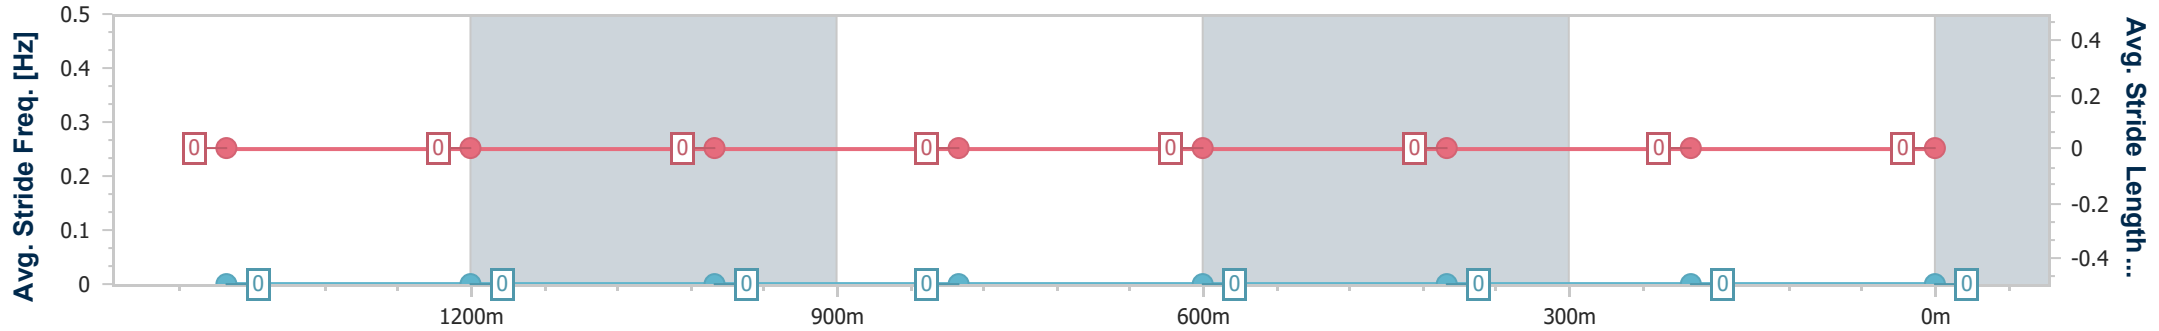

Toowoomba QLD Professional
Race 4: PRYDE'S EASIFEED RATINGS BAND 0 - 58 Handicap - 1625m

13 May 2023 - 18:10

Track Rating: Good 4, Weather: Fine, Rail Position: +4m Entire

Section	Overall	1400m	1200m	1000m	800m	600m	400m	200m					
Section Times	1:42.45 [7] (0:15.34)	1:27.11 [3] (0:10.40)	1:16.71 [1] (0:11.91)	1:04.80 [1] (0:12.60)	0:52.20 [1] (0:12.35)	0:39.85 [1] (0:12.58)	0:27.27 [3] (0:13.11)	0:14.16 [6] (0:14.16)					
Average Speed [km/h]	53.1	68.7	60.4	57.4	58.6	57.1	54.9	50.7					
Top Speed [km/h]	72.6	72.5	62.9	59.1	60.3	59.5	56.5	54.3					
Avg. Dist. to Rail [m]	3.9	1.4	0.4	1.0	1.4	0.3	0.4	0.6					
Avg. Stride Freq. [Hz]	2.4	2.5	2.3	2.2	2.3	2.3	2.2	2.1					
Avg. Stride Length [m]	6.2	7.7	7.4	7.1	7.2	7.0	6.8	6.7					

- [] Ranking at each section and finish
- .-.- No data available at this section
- NA No data available

Horse/Jockey Name	Sidewalk
Final Rank	8
Fastest Section Time (Section)	0:10.66 (1400m)
Top Speed [km/h] (Section)	71.9 (Overall)
Race State	Finished

Toowoomba QLD Professional
Race 4: PRYDE'S EASIFEED RATINGS BAND 0 - 58 Handicap - 1625m

13 May 2023 - 18:10

Track Rating: Good 4, Weather: Fine, Rail Position: +4m Entire

Section	Overall	1400m	1200m	1000m	800m	600m	400m	200m					
Section Times	1:42.56 [8] (0:15.73)	1:26.83 [7] (0:10.66)	1:16.17 [6] (0:11.71)	1:04.46 [5] (0:12.66)	0:51.80 [5] (0:12.45)	0:39.35 [5] (0:12.59)	0:26.76 [7] (0:12.96)	0:13.80 [8] (0:13.80)					
Average Speed [km/h]	51.2	65.7	61.5	56.8	58.0	57.5	56.2	51.9					
Top Speed [km/h]	71.9	67.6	64.2	59.0	59.0	59.1	58.3	55.9					
Avg. Dist. to Rail [m]	4.4	4.8	0.2	0.4	1.2	1.2	1.6	2.8					
Avg. Stride Freq. [Hz]	---	---	---	---	---	---	---	---					
Avg. Stride Length [m]	---	---	---	---	---	---	---	---					