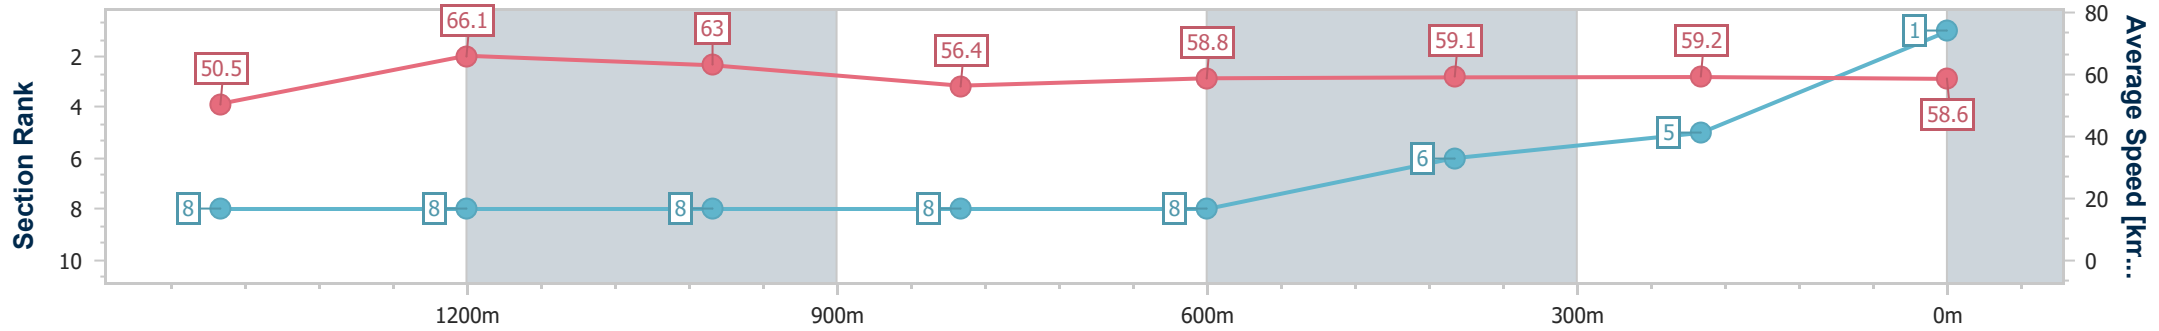

13 May 2023 - 18:10

Track Rating: Good 4, Weather: Fine, Rail Position: +4m Entire

Section	Overall	1400m	1200m	1000m	800m	600m	400m	200m
Section Times	1:40.32 [1] (0:16.08)	1:24.24 [8] (0:10.93)	1:13.31 [8] (0:11.42)	1:01.89 [8] (0:12.79)	0:49.10 [8] (0:12.22)	0:36.88 [8] (0:12.29)	0:24.59 [6] (0:12.32)	0:12.27 [5] (0:12.27)
Average Speed [km/h]	50.5	66.1	63.0	56.4	58.8	59.1	59.2	58.6
Top Speed [km/h]	67.2	67.2	65.5	59.0	60.5	60.3	59.9	59.9
Avg. Dist. to Rail [m]	2.2	0.6	1.2	0.5	0.3	1.5	4.3	4.3
Avg. Stride Freq. [Hz]	2.2	2.4	2.4	2.3	2.3	2.4	2.4	2.4
Avg. Stride Length [m]	6.4	7.5	7.2	6.8	7.0	6.9	6.8	6.9