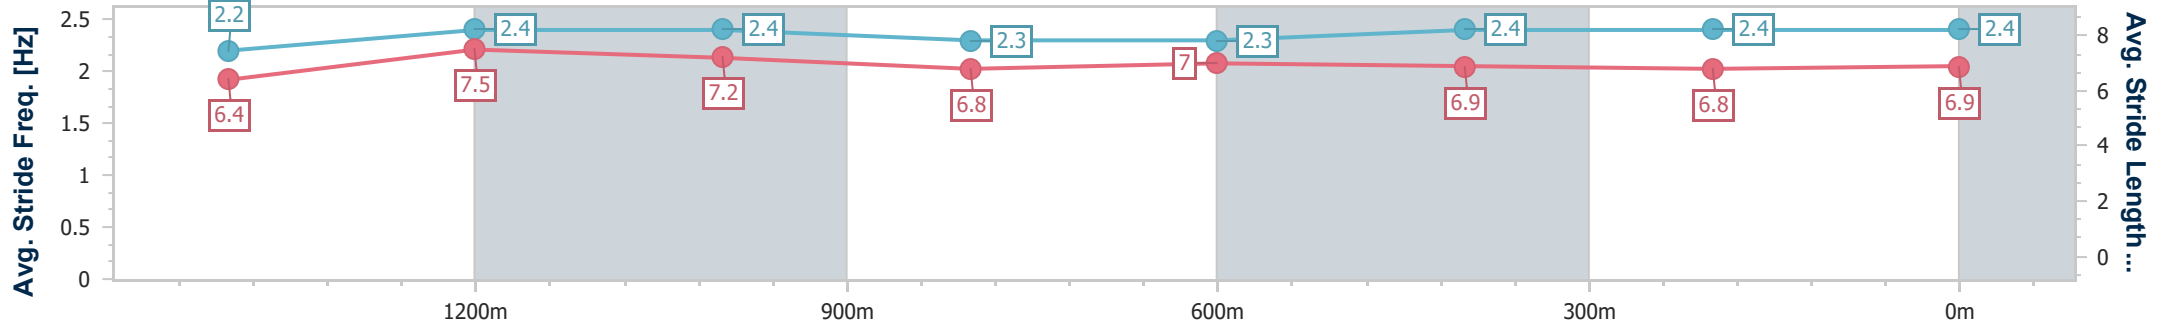

13 May 2023 - 18:10

Track Rating: Good 4, Weather: Fine, Rail Position: +4m Entire

Section	Overall	1400m	1200m	1000m	800m	600m	400m	200m
Section Times	1:40.32 [1] (0:16.08)	1:24.24 [8] (0:10.93)	1:13.31 [8] (0:11.42)	1:01.89 [8] (0:12.79)	0:49.10 [8] (0:12.22)	0:36.88 [8] (0:12.29)	0:24.59 [6] (0:12.32)	0:12.27 [5] (0:12.27)
Average Speed [km/h]	50.5	66.1	63.0	56.4	58.8	59.1	59.2	58.6
Top Speed [km/h]	67.2	67.2	65.5	59.0	60.5	60.3	59.9	59.9
Avg. Dist. to Rail [m]	2.2	0.6	1.2	0.5	0.3	1.5	4.3	4.3
Avg. Stride Freq. [Hz]	2.2	2.4	2.4	2.3	2.3	2.4	2.4	2.4
Avg. Stride Length [m]	6.4	7.5	7.2	6.8	7.0	6.9	6.8	6.9