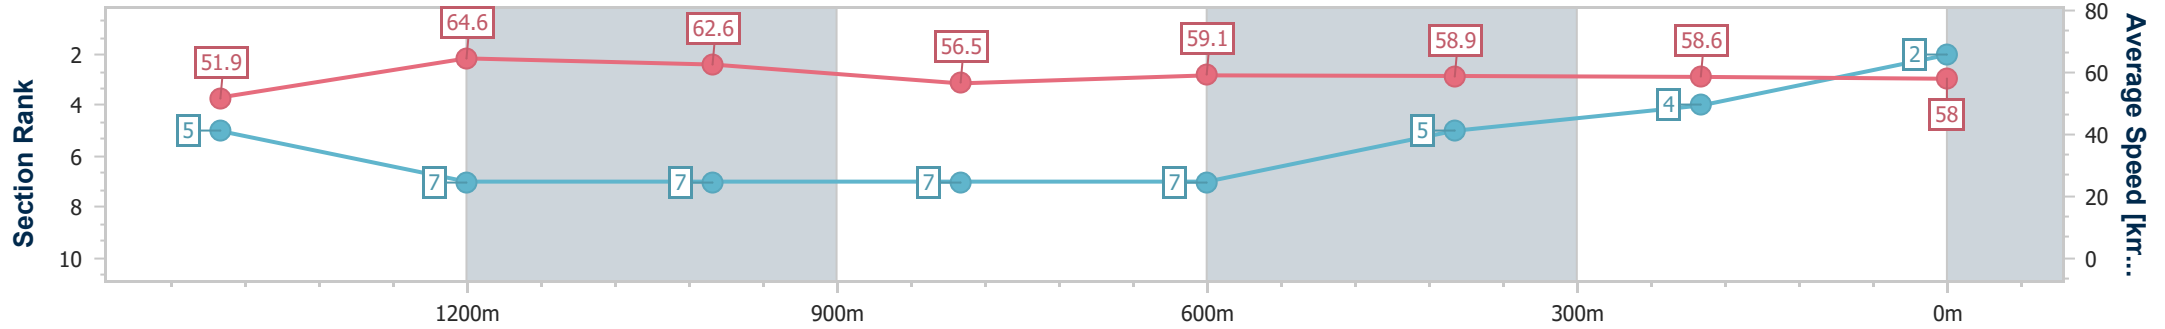

Horse/Jockey Name	Sandgate Road
Final Rank	2
Fastest Section Time (Section)	0:11.20 (1400m)
Top Speed [km/h] (Section)	66.8 (Overall)
Race State	Finished

Toowoomba QLD Professional
Race 4: PRYDE'S EASIFEED RATINGS BAND 0 - 58 Handicap - 1625m

13 May 2023 - 18:10

Track Rating: Good 4, Weather: Fine, Rail Position: +4m Entire

Section	Overall	1400m	1200m	1000m	800m	600m	400m	200m					
Section Times	1:40.39 [2] (0:15.61)	1:24.78 [5] (0:11.20)	1:13.58 [7] (0:11.52)	1:02.06 [7] (0:12.82)	0:49.24 [7] (0:12.27)	0:36.97 [7] (0:12.29)	0:24.68 [5] (0:12.29)	0:12.39 [4] (0:12.39)					
Average Speed [km/h]	51.9	64.6	62.6	56.5	59.1	58.9	58.6	58.0					
Top Speed [km/h]	66.8	66.8	64.1	58.7	60.3	59.7	59.3	58.7					
Avg. Dist. to Rail [m]	2.2	0.9	2.5	1.8	1.7	1.0	0.8	1.7					
Avg. Stride Freq. [Hz]	2.2	2.3	2.3	2.1	2.2	2.2	2.3	2.2					
Avg. Stride Length [m]	6.6	7.6	7.6	7.3	7.3	7.3	7.1	7.2					

- [ ] Ranking at each section and finish
- -.-.- No data available at this section
- NA No data available