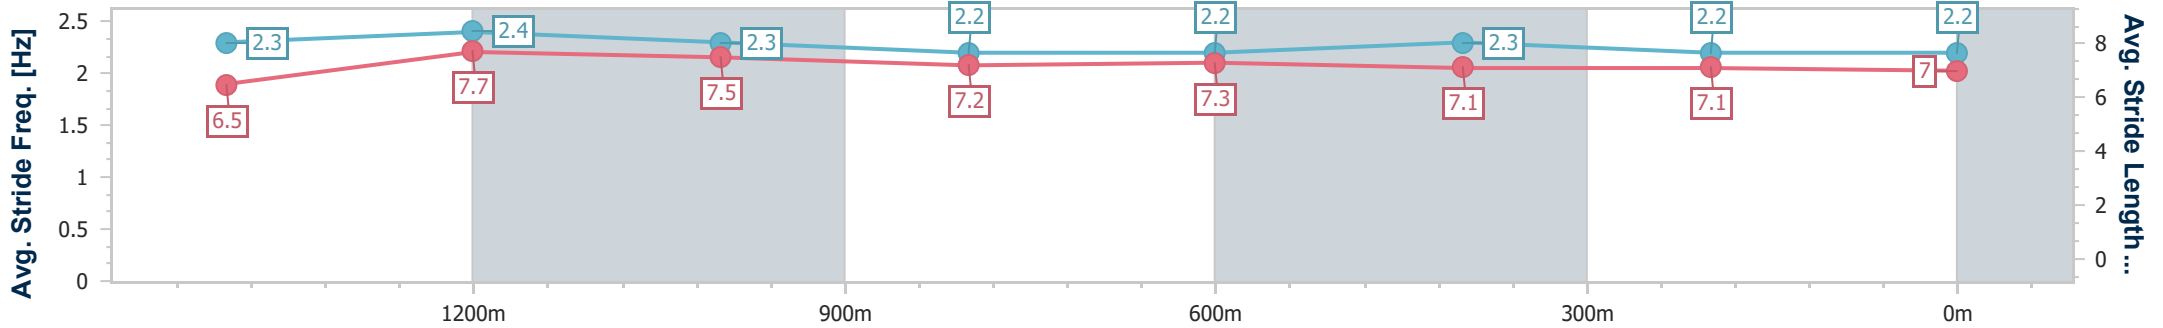

- [] Ranking at each section and finish
- .-.- No data available at this section
- NA No data available

Horse/Jockey Name	Round of Applause
Final Rank	5
Fastest Section Time (Section)	0:10.70 (1400m)
Top Speed [km/h] (Section)	69.2 (Overall)
Race State	Finished

Toowoomba QLD Professional
Race 4: PRYDE'S EASIFEED RATINGS BAND 0 - 58 Handicap - 1625m

13 May 2023 - 18:10

Track Rating: Good 4, Weather: Fine, Rail Position: +4m Entire

Section	Overall	1400m	1200m	1000m	800m	600m	400m	200m
Section Times	1:41.03 [5] (0:15.17)	1:25.86 [2] (0:10.70)	1:15.16 [2] (0:11.84)	1:03.32 [2] (0:12.64)	0:50.68 [2] (0:12.27)	0:38.41 [2] (0:12.52)	0:25.89 [4] (0:12.69)	0:13.20 [3] (0:13.20)
Average Speed [km/h]	53.2	66.9	60.8	57.7	59.2	57.9	57.3	54.4
Top Speed [km/h]	69.2	68.7	64.4	58.7	59.7	58.7	57.8	56.9
Avg. Dist. to Rail [m]	2.1	1.1	2.2	3.3	2.6	1.4	2.6	2.4
Avg. Stride Freq. [Hz]	2.3	2.4	2.3	2.2	2.2	2.3	2.2	2.2
Avg. Stride Length [m]	6.5	7.7	7.5	7.2	7.3	7.1	7.1	7.0