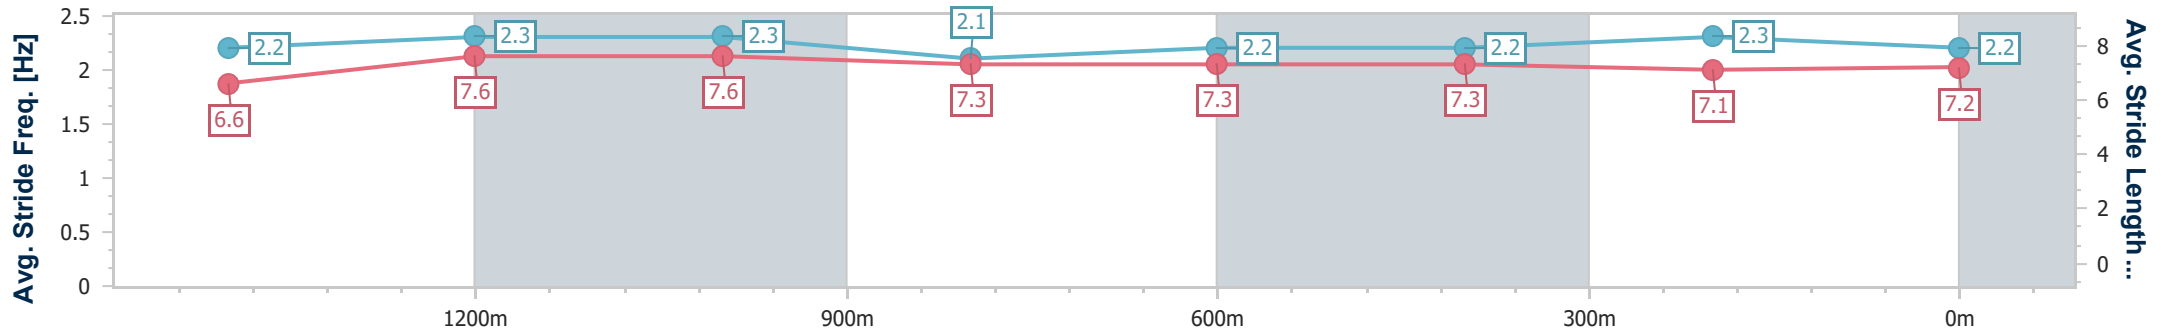

Horse/Jockey Name	Sandgate Road
Final Rank	2
Fastest Section Time (Section)	0:11.20 (1400m)
Top Speed [km/h] (Section)	66.8 (Overall)
Race State	Finished

Toowoomba QLD Professional
Race 4: PRYDE'S EASIFEED RATINGS BAND 0 - 58 Handicap - 1625m

13 May 2023 - 18:10

Track Rating: Good 4, Weather: Fine, Rail Position: +4m Entire

Section	Overall	1400m	1200m	1000m	800m	600m	400m	200m					
Section Times	1:40.39 [2] (0:15.61)	1:24.78 [5] (0:11.20)	1:13.58 [7] (0:11.52)	1:02.06 [7] (0:12.82)	0:49.24 [7] (0:12.27)	0:36.97 [7] (0:12.29)	0:24.68 [5] (0:12.29)	0:12.39 [4] (0:12.39)					
Average Speed [km/h]	51.9	64.6	62.6	56.5	59.1	58.9	58.6	58.0					
Top Speed [km/h]	66.8	66.8	64.1	58.7	60.3	59.7	59.3	58.7					
Avg. Dist. to Rail [m]	2.2	0.9	2.5	1.8	1.7	1.0	0.8	1.7					
Avg. Stride Freq. [Hz]	2.2	2.3	2.3	2.1	2.2	2.2	2.3	2.2					
Avg. Stride Length [m]	6.6	7.6	7.6	7.3	7.3	7.3	7.1	7.2					

- [ ] Ranking at each section and finish
- -.-.- No data available at this section
- NA No data available