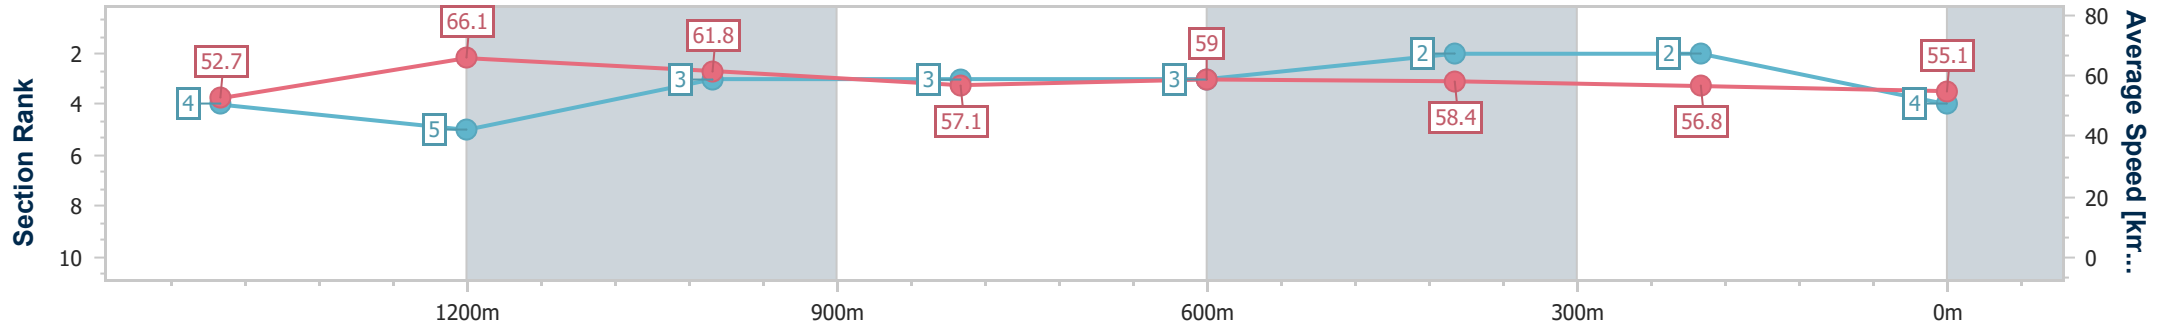

Horse/Jockey Name	Dream Candy
Final Rank	4
Fastest Section Time (Section)	0:10.86 (1400m)
Top Speed [km/h] (Section)	68.2 (Overall)
Race State	Finished

Toowoomba QLD Professional
Race 4: PRYDE'S EASIFEED RATINGS BAND 0 - 58 Handicap - 1625m

13 May 2023 - 18:10

Track Rating: Good 4, Weather: Fine, Rail Position: +4m Entire

Section	Overall	1400m	1200m	1000m	800m	600m	400m	200m
Section Times	1:40.69 [4] (0:15.36)	1:25.33 [4] (0:10.86)	1:14.47 [5] (0:11.67)	1:02.80 [3] (0:12.62)	0:50.18 [3] (0:12.20)	0:37.98 [3] (0:12.28)	0:25.70 [2] (0:12.67)	0:13.03 [2] (0:13.03)
Average Speed [km/h]	52.7	66.1	61.8	57.1	59.0	58.4	56.8	55.1
Top Speed [km/h]	68.2	68.1	64.6	58.2	60.2	59.9	57.2	56.2
Avg. Dist. to Rail [m]	1.2	0.2	0.1	0.4	0.3	0.7	0.4	1.1
Avg. Stride Freq. [Hz]	2.3	2.4	2.3	2.2	2.3	2.4	2.3	2.2
Avg. Stride Length [m]	6.3	7.6	7.4	7.1	7.1	6.9	6.8	6.8

- [ ] Ranking at each section and finish
- -.-.- No data available at this section
- NA No data available