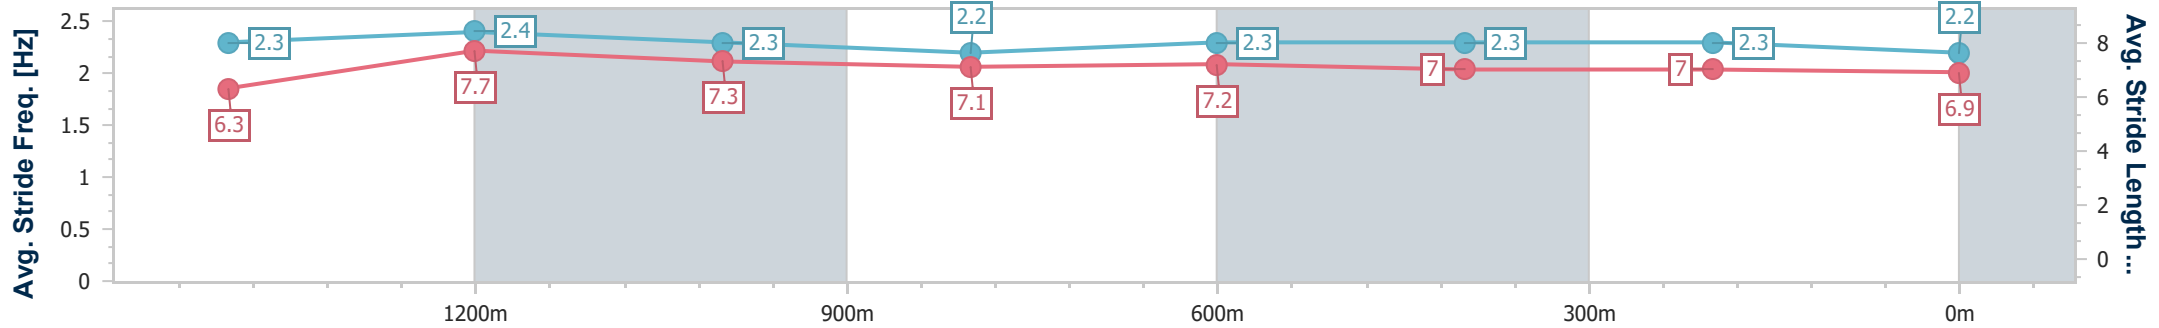

- [] Ranking at each section and finish
- .-.- No data available at this section
- NA No data available

Horse/Jockey Name	Buddy's Tale
Final Rank	6
Fastest Section Time (Section)	0:10.60 (1400m)
Top Speed [km/h] (Section)	69.7 (Overall)
Race State	Finished

Toowoomba QLD Professional
Race 4: PRYDE'S EASIFEED RATINGS BAND 0 - 58 Handicap - 1625m

13 May 2023 - 18:10

Track Rating: Good 4, Weather: Fine, Rail Position: +4m Entire

Section	Overall	1400m	1200m	1000m	800m	600m	400m	200m
Section Times	1:41.37 [6] (0:15.62)	1:25.75 [6] (0:10.60)	1:15.15 [3] (0:11.89)	1:03.26 [6] (0:12.75)	0:50.51 [6] (0:12.34)	0:38.17 [6] (0:12.55)	0:25.62 [8] (0:12.48)	0:13.14 [7] (0:13.14)
Average Speed [km/h]	51.6	66.2	60.4	56.7	58.4	58.0	58.2	54.7
Top Speed [km/h]	69.7	68.5	65.2	57.5	59.5	60.0	59.6	56.0
Avg. Dist. to Rail [m]	4.6	4.4	1.0	0.8	1.1	1.5	3.0	3.1
Avg. Stride Freq. [Hz]	2.3	2.4	2.3	2.2	2.3	2.3	2.3	2.2
Avg. Stride Length [m]	6.3	7.7	7.3	7.1	7.2	7.0	7.0	6.9