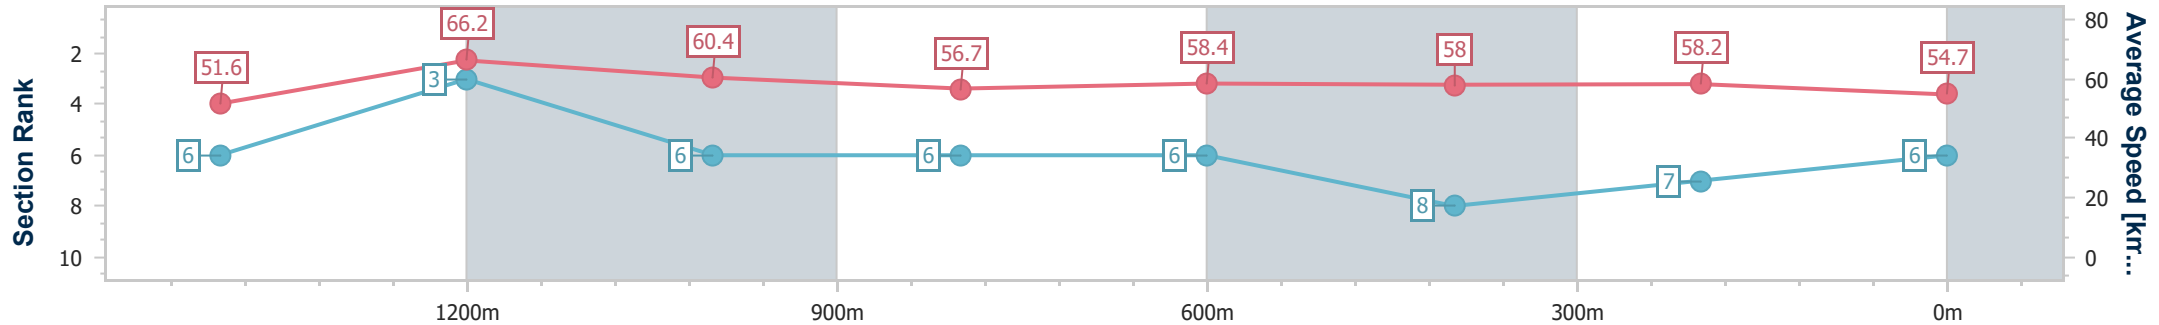

Horse/Jockey Name	Buddy's Tale
Final Rank	6
Fastest Section Time (Section)	0:10.60 (1400m)
Top Speed [km/h] (Section)	69.7 (Overall)
Race State	Finished

Toowoomba QLD Professional
Race 4: PRYDE'S EASIFEED RATINGS BAND 0 - 58 Handicap - 1625m

13 May 2023 - 18:10

Track Rating: Good 4, Weather: Fine, Rail Position: +4m Entire

Section	Overall	1400m	1200m	1000m	800m	600m	400m	200m
Section Times	1:41.37 [6] (0:15.62)	1:25.75 [6] (0:10.60)	1:15.15 [3] (0:11.89)	1:03.26 [6] (0:12.75)	0:50.51 [6] (0:12.34)	0:38.17 [6] (0:12.55)	0:25.62 [8] (0:12.48)	0:13.14 [7] (0:13.14)
Average Speed [km/h]	51.6	66.2	60.4	56.7	58.4	58.0	58.2	54.7
Top Speed [km/h]	69.7	68.5	65.2	57.5	59.5	60.0	59.6	56.0
Avg. Dist. to Rail [m]	4.6	4.4	1.0	0.8	1.1	1.5	3.0	3.1
Avg. Stride Freq. [Hz]	2.3	2.4	2.3	2.2	2.3	2.3	2.3	2.2
Avg. Stride Length [m]	6.3	7.7	7.3	7.1	7.2	7.0	7.0	6.9

- [ ] Ranking at each section and finish
- -.-.- No data available at this section
- NA No data available