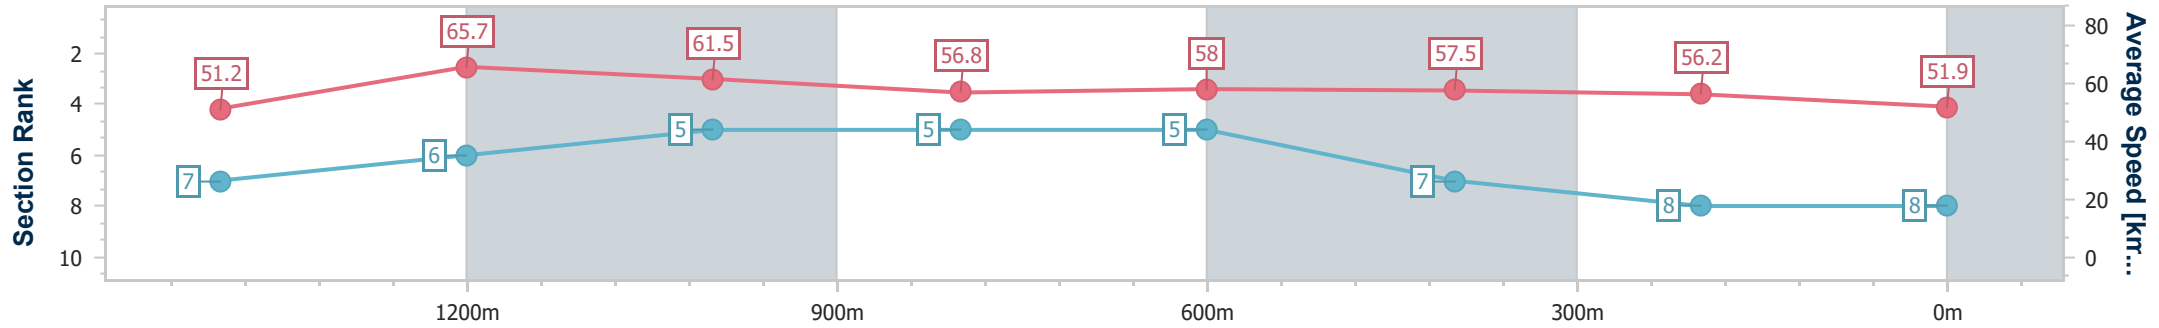

Toowoomba QLD Professional
Race 4: PRYDE'S EASIFEED RATINGS BAND 0 - 58 Handicap - 1625m

13 May 2023 - 18:10

Track Rating: Good 4, Weather: Fine, Rail Position: +4m Entire

Section	Overall	1400m	1200m	1000m	800m	600m	400m	200m					
Section Times	1:42.45 [7] (0:15.34)	1:27.11 [3] (0:10.40)	1:16.71 [1] (0:11.91)	1:04.80 [1] (0:12.60)	0:52.20 [1] (0:12.35)	0:39.85 [1] (0:12.58)	0:27.27 [3] (0:13.11)	0:14.16 [6] (0:14.16)					
Average Speed [km/h]	53.1	68.7	60.4	57.4	58.6	57.1	54.9	50.7					
Top Speed [km/h]	72.6	72.5	62.9	59.1	60.3	59.5	56.5	54.3					
Avg. Dist. to Rail [m]	3.9	1.4	0.4	1.0	1.4	0.3	0.4	0.6					
Avg. Stride Freq. [Hz]	2.4	2.5	2.3	2.2	2.3	2.3	2.2	2.1					
Avg. Stride Length [m]	6.2	7.7	7.4	7.1	7.2	7.0	6.8	6.7					

- [] Ranking at each section and finish
- .-.- No data available at this section
- NA No data available

Horse/Jockey Name	Sidewalk
Final Rank	8
Fastest Section Time (Section)	0:10.66 (1400m)
Top Speed [km/h] (Section)	71.9 (Overall)
Race State	Finished

Toowoomba QLD Professional
Race 4: PRYDE'S EASIFEED RATINGS BAND 0 - 58 Handicap - 1625m

13 May 2023 - 18:10

Track Rating: Good 4, Weather: Fine, Rail Position: +4m Entire

Section	Overall	1400m	1200m	1000m	800m	600m	400m	200m					
Section Times	1:42.56 [8] (0:15.73)	1:26.83 [7] (0:10.66)	1:16.17 [6] (0:11.71)	1:04.46 [5] (0:12.66)	0:51.80 [5] (0:12.45)	0:39.35 [5] (0:12.59)	0:26.76 [7] (0:12.96)	0:13.80 [8] (0:13.80)					
Average Speed [km/h]	51.2	65.7	61.5	56.8	58.0	57.5	56.2	51.9					
Top Speed [km/h]	71.9	67.6	64.2	59.0	59.0	59.1	58.3	55.9					
Avg. Dist. to Rail [m]	4.4	4.8	0.2	0.4	1.2	1.2	1.6	2.8					
Avg. Stride Freq. [Hz]	---	---	---	---	---	---	---	---					
Avg. Stride Length [m]	---	---	---	---	---	---	---	---					