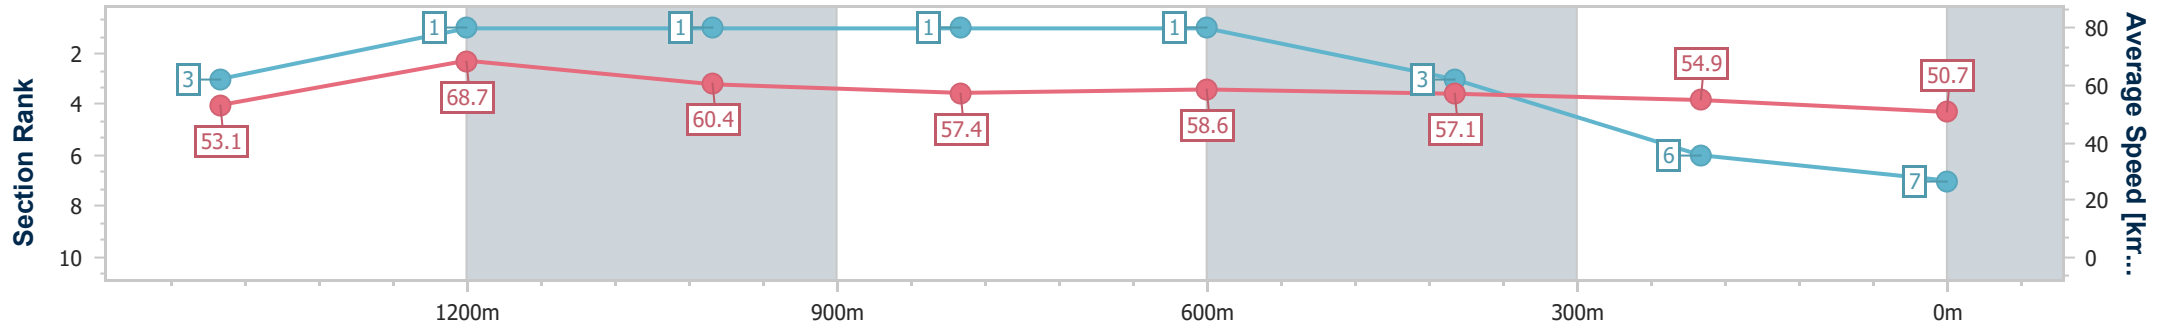

- [] Ranking at each section and finish
- .-.- No data available at this section
- NA No data available

Horse/Jockey Name	King's Contract
Final Rank	7
Fastest Section Time (Section)	0:10.40 (1400m)
Top Speed [km/h] (Section)	72.6 (Overall)
Race State	Finished

Toowoomba QLD Professional
Race 4: PRYDE'S EASIFEED RATINGS BAND 0 - 58 Handicap - 1625m

13 May 2023 - 18:10

Track Rating: Good 4, Weather: Fine, Rail Position: +4m Entire

Section	Overall	1400m	1200m	1000m	800m	600m	400m	200m					
Section Times	1:42.45 [7] (0:15.34)	1:27.11 [3] (0:10.40)	1:16.71 [1] (0:11.91)	1:04.80 [1] (0:12.60)	0:52.20 [1] (0:12.35)	0:39.85 [1] (0:12.58)	0:27.27 [3] (0:13.11)	0:14.16 [6] (0:14.16)					
Average Speed [km/h]	53.1	68.7	60.4	57.4	58.6	57.1	54.9	50.7					
Top Speed [km/h]	72.6	72.5	62.9	59.1	60.3	59.5	56.5	54.3					
Avg. Dist. to Rail [m]	3.9	1.4	0.4	1.0	1.4	0.3	0.4	0.6					
Avg. Stride Freq. [Hz]	2.4	2.5	2.3	2.2	2.3	2.3	2.2	2.1					
Avg. Stride Length [m]	6.2	7.7	7.4	7.1	7.2	7.0	6.8	6.7					