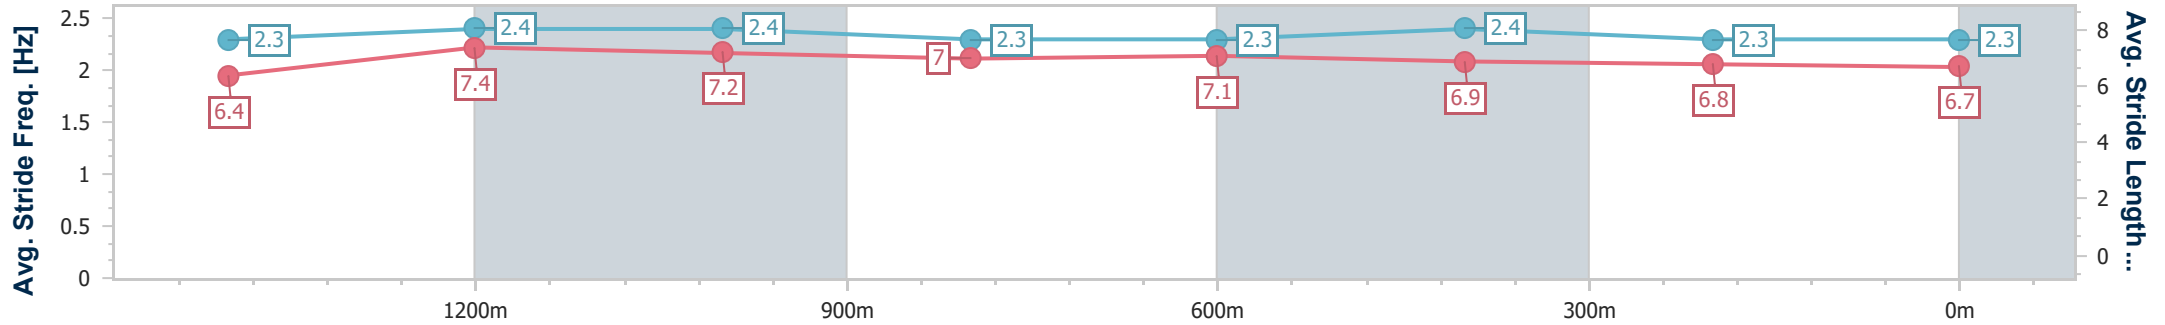

Horse/Jockey Name	American Pioneer
Final Rank	3
Fastest Section Time (Section)	0:11.10 (1400m)
Top Speed [km/h] (Section)	68.6 (Overall)
Race State	Finished

Toowoomba QLD Professional
Race 4: PRYDE'S EASIFEED RATINGS BAND 0 - 58 Handicap - 1625m

13 May 2023 - 18:10

Track Rating: Good 4, Weather: Fine, Rail Position: +4m Entire

Section	Overall	1400m	1200m	1000m	800m	600m	400m	200m
Section Times	1:40.62 [3] (0:15.14)	1:25.48 [1] (0:11.10)	1:14.38 [4] (0:11.78)	1:02.60 [4] (0:12.65)	0:49.95 [4] (0:12.15)	0:37.80 [4] (0:12.24)	0:25.56 [1] (0:12.63)	0:12.93 [1] (0:12.93)
Average Speed [km/h]	53.8	65.4	61.1	57.6	59.5	59.4	57.1	55.5
Top Speed [km/h]	68.6	67.9	64.4	59.0	62.0	61.3	58.7	56.3
Avg. Dist. to Rail [m]	3.2	1.5	1.8	2.3	2.0	1.8	0.7	0.6
Avg. Stride Freq. [Hz]	2.3	2.4	2.4	2.3	2.3	2.4	2.3	2.3
Avg. Stride Length [m]	6.4	7.4	7.2	7.0	7.1	6.9	6.8	6.7

- [ ] Ranking at each section and finish
- -.-.- No data available at this section
- NA No data available