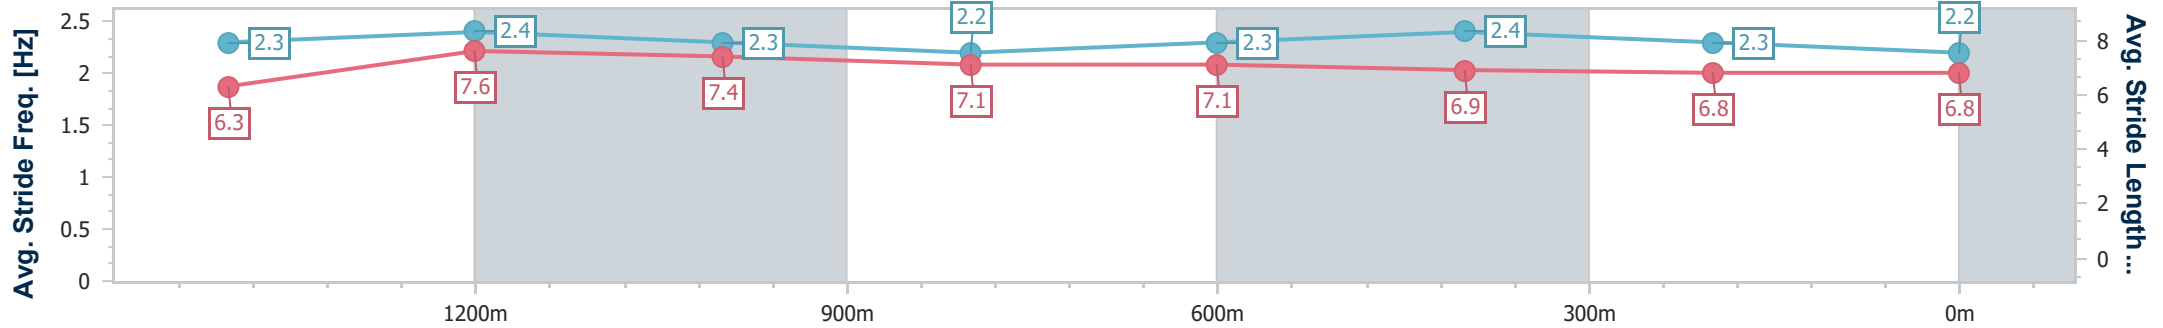

- [] Ranking at each section and finish
- .-.- No data available at this section
- NA No data available

Horse/Jockey Name	Dream Candy
Final Rank	4
Fastest Section Time (Section)	0:10.86 (1400m)
Top Speed [km/h] (Section)	68.2 (Overall)
Race State	Finished

Toowoomba QLD Professional
Race 4: PRYDE'S EASIFEED RATINGS BAND 0 - 58 Handicap - 1625m

13 May 2023 - 18:10

Track Rating: Good 4, Weather: Fine, Rail Position: +4m Entire

Section	Overall	1400m	1200m	1000m	800m	600m	400m	200m
Section Times	1:40.69 [4] (0:15.36)	1:25.33 [4] (0:10.86)	1:14.47 [5] (0:11.67)	1:02.80 [3] (0:12.62)	0:50.18 [3] (0:12.20)	0:37.98 [3] (0:12.28)	0:25.70 [2] (0:12.67)	0:13.03 [2] (0:13.03)
Average Speed [km/h]	52.7	66.1	61.8	57.1	59.0	58.4	56.8	55.1
Top Speed [km/h]	68.2	68.1	64.6	58.2	60.2	59.9	57.2	56.2
Avg. Dist. to Rail [m]	1.2	0.2	0.1	0.4	0.3	0.7	0.4	1.1
Avg. Stride Freq. [Hz]	2.3	2.4	2.3	2.2	2.3	2.4	2.3	2.2
Avg. Stride Length [m]	6.3	7.6	7.4	7.1	7.1	6.9	6.8	6.8