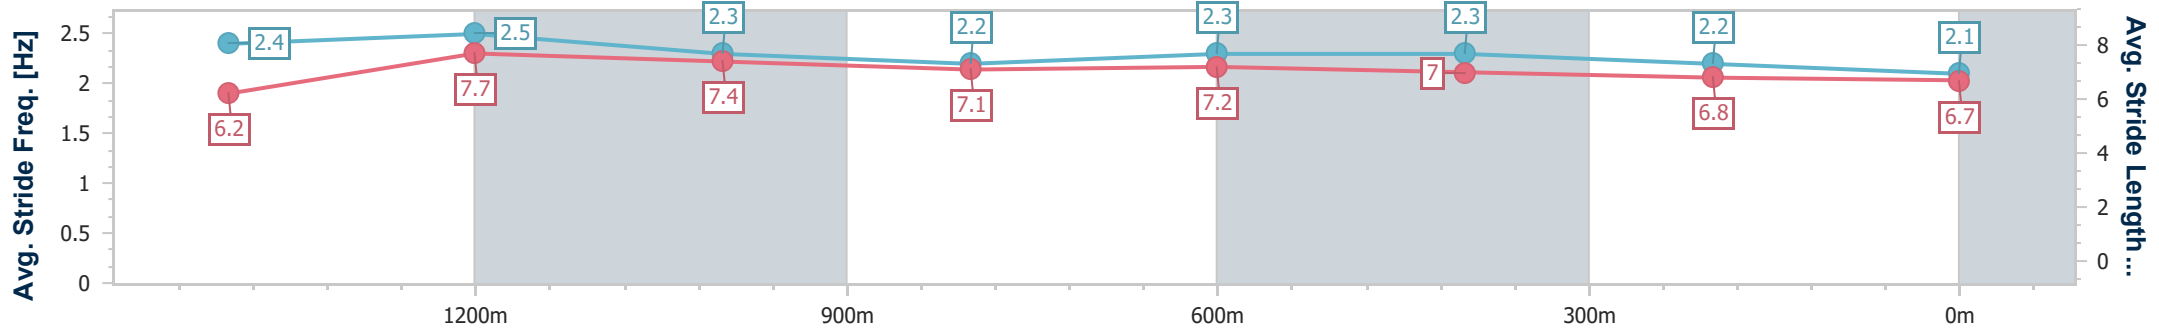

Toowoomba QLD Professional
Race 4: PRYDE'S EASIFEED RATINGS BAND 0 - 58 Handicap - 1625m

13 May 2023 - 18:10

Track Rating: Good 4, Weather: Fine, Rail Position: +4m Entire

Section	Overall	1400m	1200m	1000m	800m	600m	400m	200m
Section Times	1:41.37 [6] (0:15.62)	1:25.75 [6] (0:10.60)	1:15.15 [3] (0:11.89)	1:03.26 [6] (0:12.75)	0:50.51 [6] (0:12.34)	0:38.17 [6] (0:12.55)	0:25.62 [8] (0:12.48)	0:13.14 [7] (0:13.14)
Average Speed [km/h]	51.6	66.2	60.4	56.7	58.4	58.0	58.2	54.7
Top Speed [km/h]	69.7	68.5	65.2	57.5	59.5	60.0	59.6	56.0
Avg. Dist. to Rail [m]	4.6	4.4	1.0	0.8	1.1	1.5	3.0	3.1
Avg. Stride Freq. [Hz]	2.3	2.4	2.3	2.2	2.3	2.3	2.3	2.2
Avg. Stride Length [m]	6.3	7.7	7.3	7.1	7.2	7.0	7.0	6.9

- [] Ranking at each section and finish
- .-.- No data available at this section
- NA No data available

Horse/Jockey Name	King's Contract
Final Rank	7
Fastest Section Time (Section)	0:10.40 (1400m)
Top Speed [km/h] (Section)	72.6 (Overall)
Race State	Finished

Toowoomba QLD Professional
Race 4: PRYDE'S EASIFEED RATINGS BAND 0 - 58 Handicap - 1625m

13 May 2023 - 18:10

Track Rating: Good 4, Weather: Fine, Rail Position: +4m Entire

Section	Overall	1400m	1200m	1000m	800m	600m	400m	200m					
Section Times	1:42.45 [7] (0:15.34)	1:27.11 [3] (0:10.40)	1:16.71 [1] (0:11.91)	1:04.80 [1] (0:12.60)	0:52.20 [1] (0:12.35)	0:39.85 [1] (0:12.58)	0:27.27 [3] (0:13.11)	0:14.16 [6] (0:14.16)					
Average Speed [km/h]	53.1	68.7	60.4	57.4	58.6	57.1	54.9	50.7					
Top Speed [km/h]	72.6	72.5	62.9	59.1	60.3	59.5	56.5	54.3					
Avg. Dist. to Rail [m]	3.9	1.4	0.4	1.0	1.4	0.3	0.4	0.6					
Avg. Stride Freq. [Hz]	2.4	2.5	2.3	2.2	2.3	2.3	2.2	2.1					
Avg. Stride Length [m]	6.2	7.7	7.4	7.1	7.2	7.0	6.8	6.7					