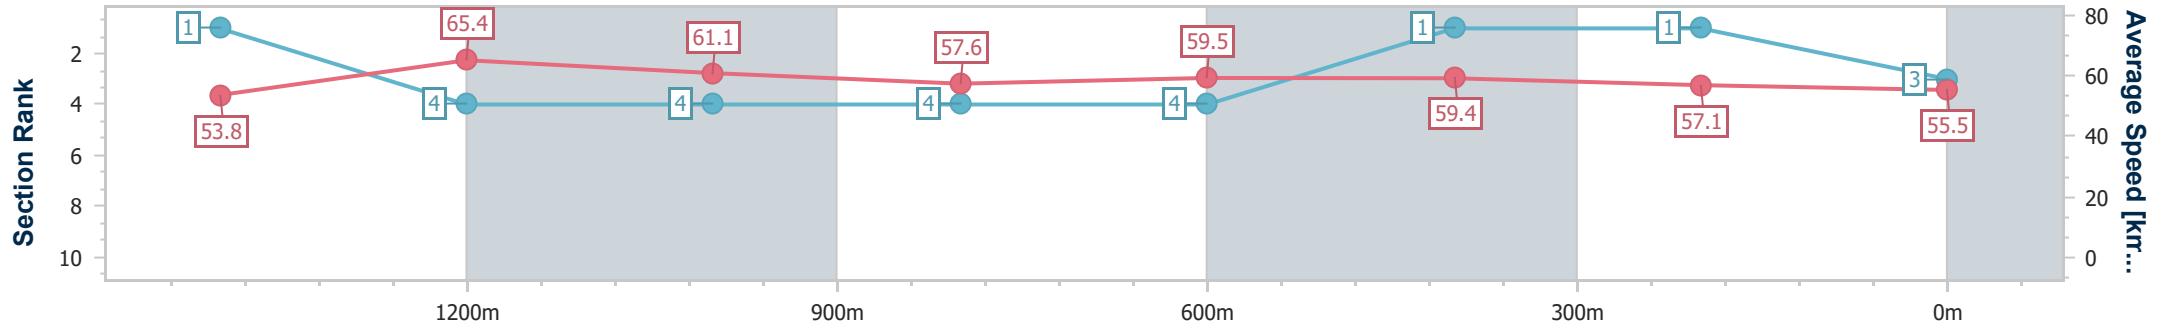

Horse/Jockey Name	American Pioneer
Final Rank	3
Fastest Section Time (Section)	0:11.10 (1400m)
Top Speed [km/h] (Section)	68.6 (Overall)
Race State	Finished

Toowoomba QLD Professional
Race 4: PRYDE'S EASIFEED RATINGS BAND 0 - 58 Handicap - 1625m

13 May 2023 - 18:10

Track Rating: Good 4, Weather: Fine, Rail Position: +4m Entire

Section	Overall	1400m	1200m	1000m	800m	600m	400m	200m
Section Times	1:40.62 [3] (0:15.14)	1:25.48 [1] (0:11.10)	1:14.38 [4] (0:11.78)	1:02.60 [4] (0:12.65)	0:49.95 [4] (0:12.15)	0:37.80 [4] (0:12.24)	0:25.56 [1] (0:12.63)	0:12.93 [1] (0:12.93)
Average Speed [km/h]	53.8	65.4	61.1	57.6	59.5	59.4	57.1	55.5
Top Speed [km/h]	68.6	67.9	64.4	59.0	62.0	61.3	58.7	56.3
Avg. Dist. to Rail [m]	3.2	1.5	1.8	2.3	2.0	1.8	0.7	0.6
Avg. Stride Freq. [Hz]	2.3	2.4	2.4	2.3	2.3	2.4	2.3	2.3
Avg. Stride Length [m]	6.4	7.4	7.2	7.0	7.1	6.9	6.8	6.7

- [ ] Ranking at each section and finish
- -.-.- No data available at this section
- NA No data available