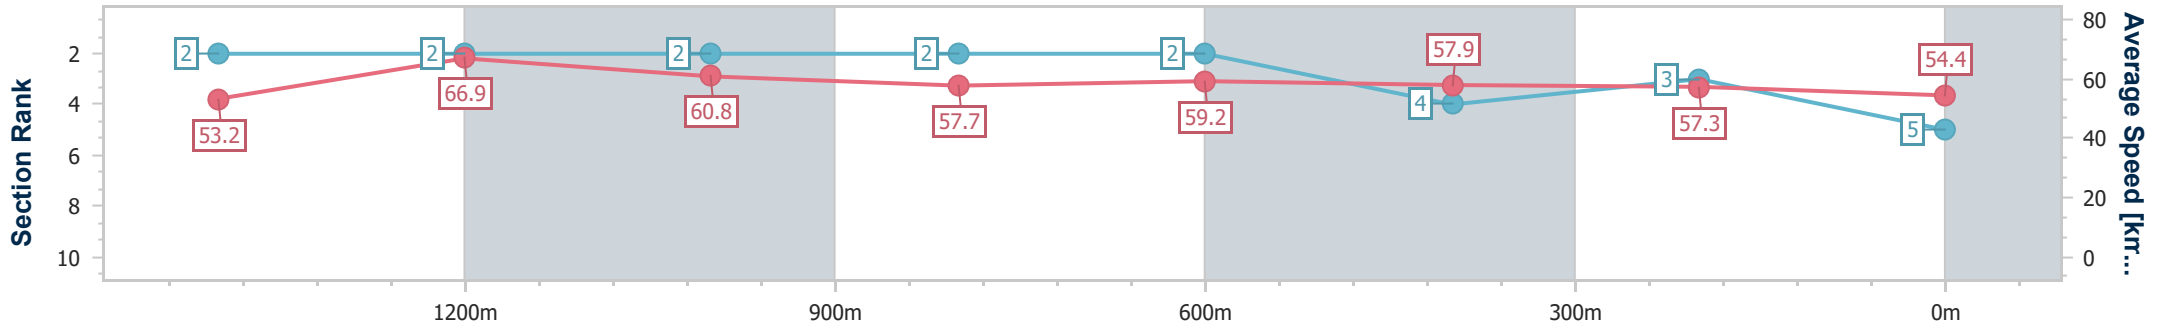

Horse/Jockey Name	Round of Applause
Final Rank	5
Fastest Section Time (Section)	0:10.70 (1400m)
Top Speed [km/h] (Section)	69.2 (Overall)
Race State	Finished

Toowoomba QLD Professional
Race 4: PRYDE'S EASIFEED RATINGS BAND 0 - 58 Handicap - 1625m

13 May 2023 - 18:10

Track Rating: Good 4, Weather: Fine, Rail Position: +4m Entire

Section	Overall	1400m	1200m	1000m	800m	600m	400m	200m
Section Times	1:41.03 [5] (0:15.17)	1:25.86 [2] (0:10.70)	1:15.16 [2] (0:11.84)	1:03.32 [2] (0:12.64)	0:50.68 [2] (0:12.27)	0:38.41 [2] (0:12.52)	0:25.89 [4] (0:12.69)	0:13.20 [3] (0:13.20)
Average Speed [km/h]	53.2	66.9	60.8	57.7	59.2	57.9	57.3	54.4
Top Speed [km/h]	69.2	68.7	64.4	58.7	59.7	58.7	57.8	56.9
Avg. Dist. to Rail [m]	2.1	1.1	2.2	3.3	2.6	1.4	2.6	2.4
Avg. Stride Freq. [Hz]	2.3	2.4	2.3	2.2	2.2	2.3	2.2	2.2
Avg. Stride Length [m]	6.5	7.7	7.5	7.2	7.3	7.1	7.1	7.0

- [ ] Ranking at each section and finish
- -.-.- No data available at this section
- NA No data available