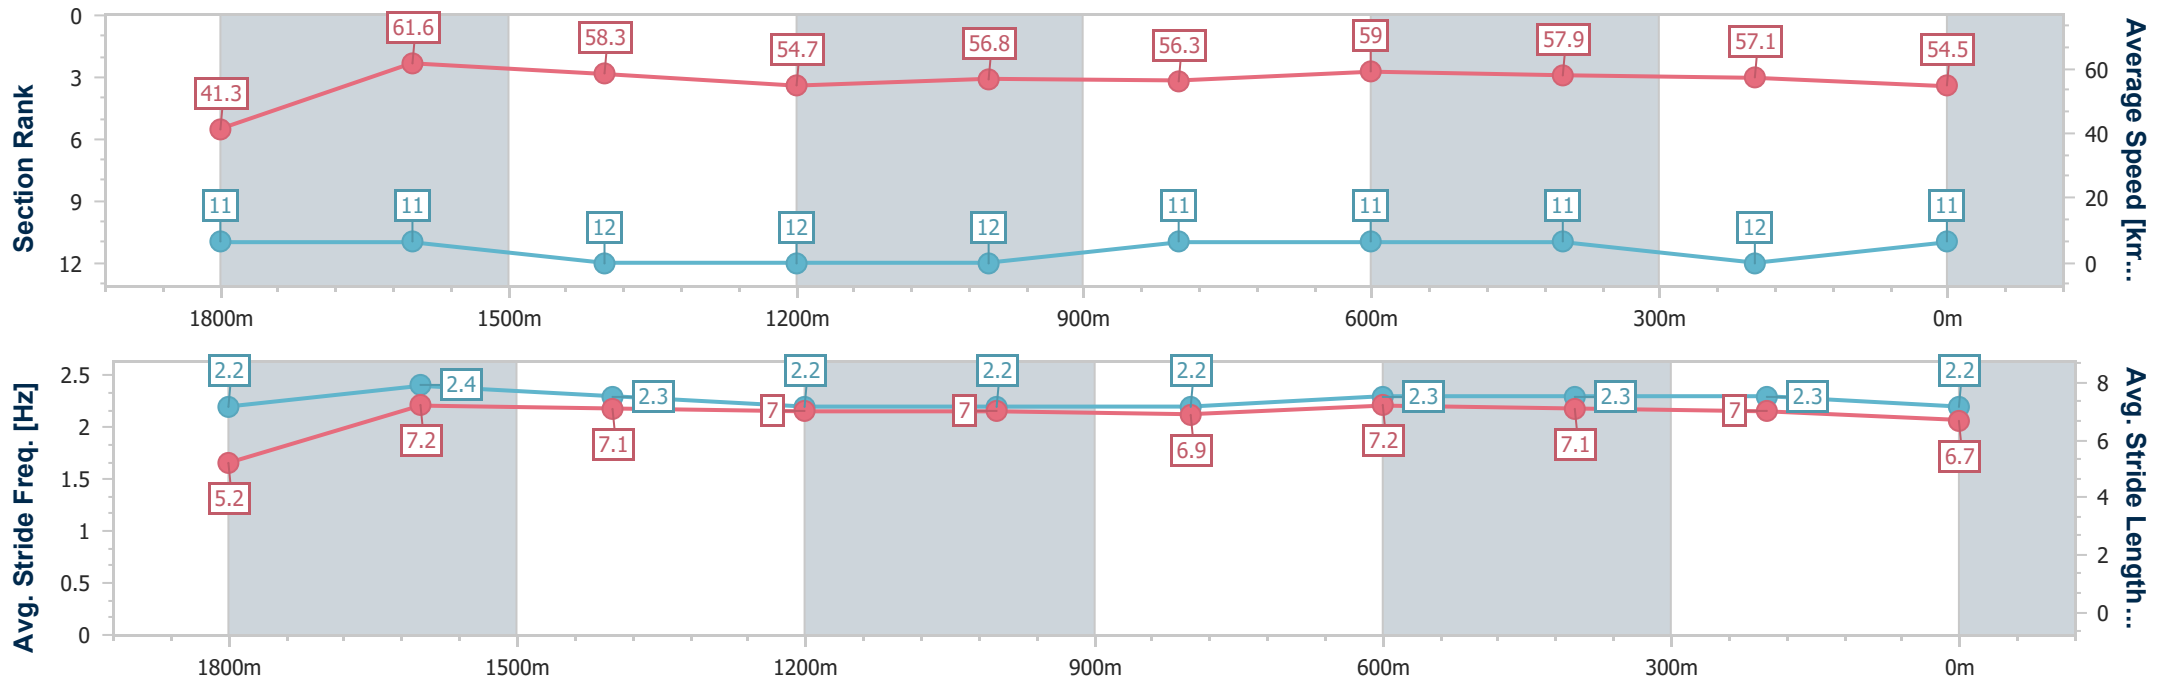

- [ ] Ranking at each section and finish
- .-.- No data available at this section
- NA No data available

Horse/Jockey Name	Adelation
Final Rank	11
Fastest Section Time (Section)	0:08.74 (Overall)
Top Speed [km/h] (Section)	63.2 (1800m)
Race State	Finished

Aquis Park Gold Coast Poly QLD Professional

Race 4: SOMERSET COLLEGE Maiden Plate - 1900m

13 May 2023 - 13:49

Track Rating: Synthetic, Weather: Fine, Rail Position: True

Section	Overall	1800m	1600m	1400m	1200m	1000m	800m	600m	400m	200m
Section Times	2:02.01 [11] (0:08.74)	1:53.27 [11] (0:11.75)	1:41.52 [11] (0:12.36)	1:29.16 [12] (0:13.14)	1:16.02 [12] (0:12.69)	1:03.33 [12] (0:12.78)	0:50.55 [11] (0:12.23)	0:38.32 [11] (0:12.48)	0:25.84 [11] (0:12.63)	0:13.21 [12] (0:13.21)
Average Speed [km/h]	41.3	61.6	58.3	54.7	56.8	56.3	59.0	57.9	57.1	54.5
Top Speed [km/h]	59.4	63.2	59.5	56.8	58.0	58.3	60.6	60.5	57.6	56.9
Avg. Dist. to Rail [m]	5.7	2.1	0.3	0.2	0.3	0.4	0.4	0.8	2.2	4.9
Avg. Stride Freq. [Hz]	2.2	2.4	2.3	2.2	2.2	2.2	2.3	2.3	2.3	2.2
Avg. Stride Length [m]	5.2	7.2	7.1	7.0	7.0	6.9	7.2	7.1	7.0	6.7

- [ ] Ranking at each section and finish
- .-.- No data available at this section
- NA No data available

Horse/Jockey Name	Easily Amused
Final Rank	12
Fastest Section Time (Section)	0:08.14 (Overall)
Top Speed [km/h] (Section)	67.7 (1800m)
Race State	Finished