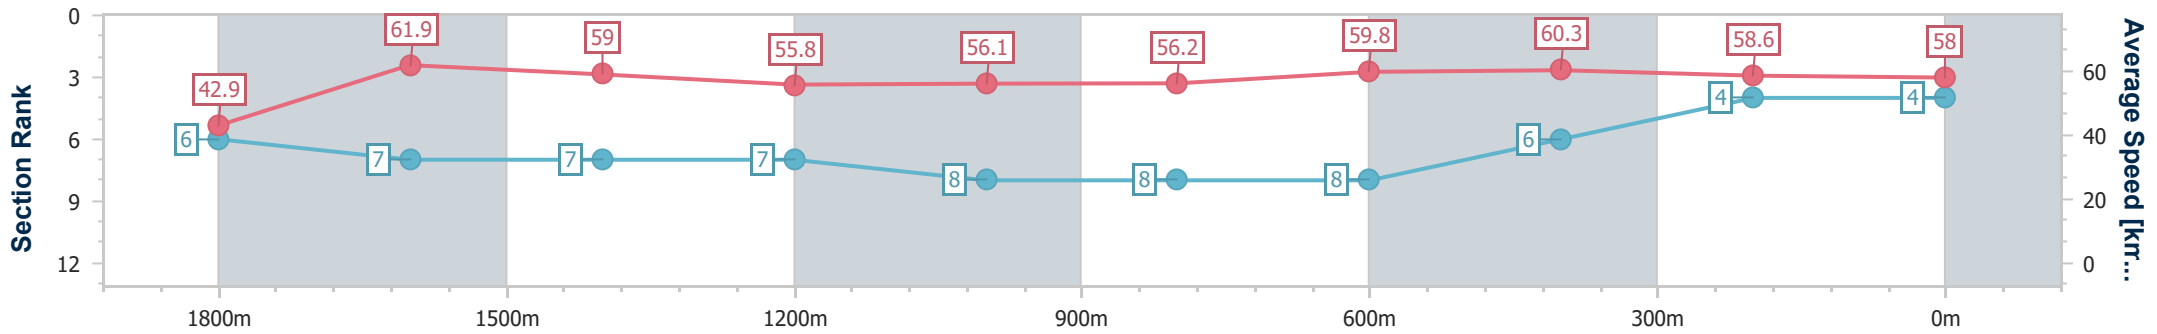

Aquis Park Gold Coast Poly QLD Professional

Race 4: SOMERSET COLLEGE Maiden Plate - 1900m

13 May 2023 - 13:49

Track Rating: Synthetic, Weather: Fine, Rail Position: True

Section	Overall	1800m	1600m	1400m	1200m	1000m	800m	600m	400m	200m
Section Times	2:00.26 [4] (0:08.40)	1:51.86 [6] (0:11.74)	1:40.12 [7] (0:12.28)	1:27.84 [7] (0:13.01)	1:14.83 [7] (0:12.84)	1:01.99 [8] (0:12.88)	0:49.11 [8] (0:12.19)	0:36.92 [8] (0:12.08)	0:24.84 [6] (0:12.39)	0:12.45 [4] (0:12.45)
Average Speed [km/h]	42.9	61.9	59.0	55.8	56.1	56.2	59.8	60.3	58.6	58.0
Top Speed [km/h]	59.2	64.2	60.6	56.5	57.1	57.4	62.2	62.2	59.5	58.8
Avg. Dist. to Rail [m]	7.8	3.4	1.6	1.1	1.6	1.9	2.0	2.6	4.6	6.9
Avg. Stride Freq. [Hz]	2.1	2.3	2.2	2.2	2.1	2.1	2.2	2.2	2.2	2.2
Avg. Stride Length [m]	5.7	7.5	7.3	7.2	7.2	7.3	7.5	7.6	7.3	7.2