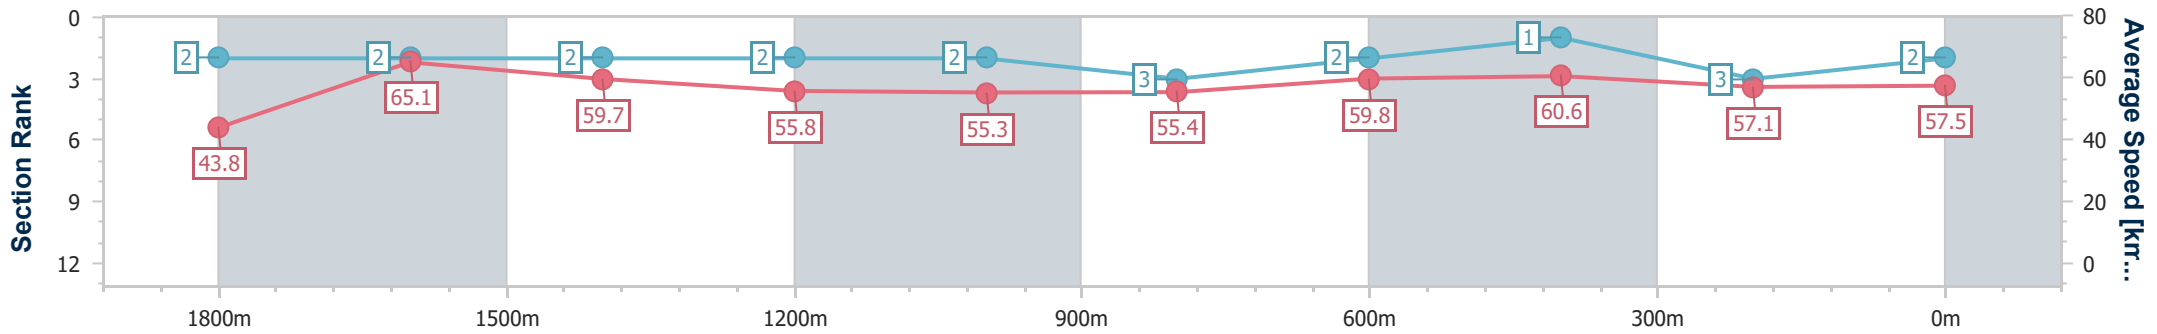

Aquis Park Gold Coast Poly QLD Professional

Race 4: SOMERSET COLLEGE Maiden Plate - 1900m

13 May 2023 - 13:49

Track Rating: Synthetic, Weather: Fine, Rail Position: True

Section	Overall	1800m	1600m	1400m	1200m	1000m	800m	600m	400m	200m			
Section Times	2:00.03 [2] (0:08.20)	1:51.83 [2] (0:11.17)	1:40.66 [2] (0:12.16)	1:28.50 [2] (0:13.01)	1:15.49 [2] (0:13.03)	1:02.46 [2] (0:13.07)	0:49.39 [3] (0:12.17)	0:37.22 [2] (0:12.01)	0:25.21 [1] (0:12.64)	0:12.57 [3] (0:12.57)			
Average Speed [km/h]	43.8	65.1	59.7	55.8	55.3	55.4	59.8	60.6	57.1	57.5			
Top Speed [km/h]	62.2	66.2	62.6	56.9	56.5	58.0	61.3	61.8	58.5	58.5			
Avg. Dist. to Rail [m]	10.1	4.6	1.8	1.1	1.3	1.3	2.3	2.2	1.9	2.5			
Avg. Stride Freq. [Hz]	2.1	2.4	2.3	2.2	2.2	2.2	2.3	2.3	2.3	2.3			
Avg. Stride Length [m]	5.7	7.6	7.3	7.1	7.1	7.1	7.3	7.3	7.0	7.0			