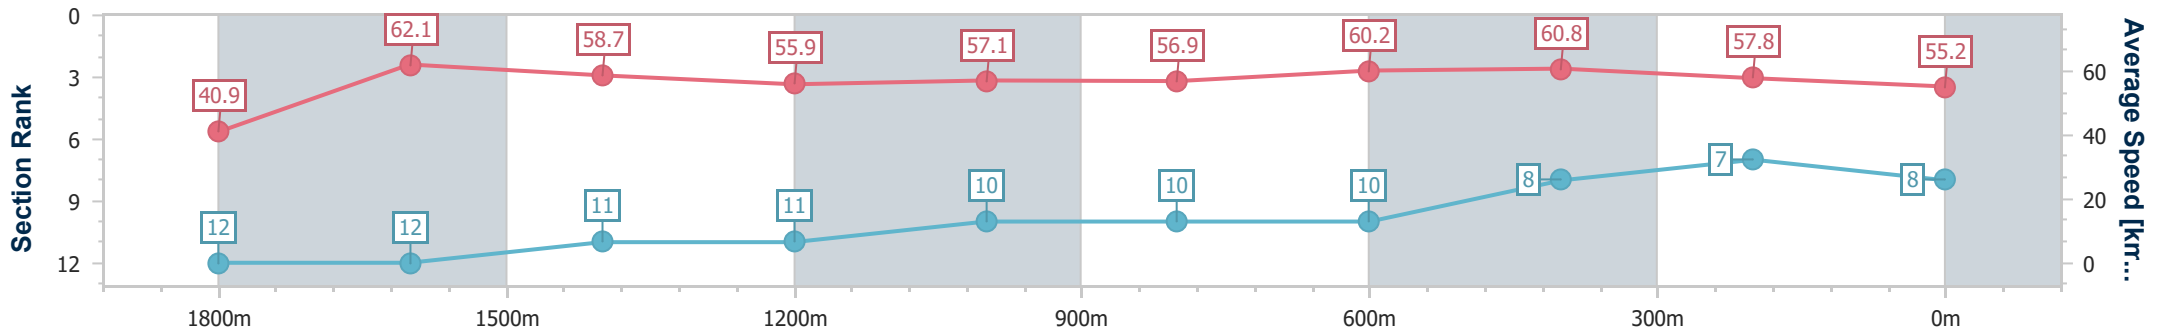

Aquis Park Gold Coast Poly QLD Professional

Race 4: SOMERSET COLLEGE Maiden Plate - 1900m

13 May 2023 - 13:49

Track Rating: Synthetic, Weather: Fine, Rail Position: True

Section	Overall	1800m	1600m	1400m	1200m	1000m	800m	600m	400m	200m
Section Times	2:01.08 [8] (0:08.81)	1:52.27 [12] (0:11.68)	1:40.59 [12] (0:12.33)	1:28.26 [11] (0:13.03)	1:15.23 [11] (0:12.61)	1:02.62 [10] (0:12.75)	0:49.87 [10] (0:12.15)	0:37.72 [10] (0:12.06)	0:25.66 [8] (0:12.59)	0:13.07 [7] (0:13.07)
Average Speed [km/h]	40.9	62.1	58.7	55.9	57.1	56.9	60.2	60.8	57.8	55.2
Top Speed [km/h]	59.4	64.1	59.8	57.5	58.7	58.1	61.8	62.4	59.3	56.5
Avg. Dist. to Rail [m]	6.8	2.8	1.3	1.5	2.4	2.6	2.8	3.7	5.9	7.8
Avg. Stride Freq. [Hz]	2.1	2.3	2.2	2.2	2.2	2.2	2.3	2.3	2.3	2.2
Avg. Stride Length [m]	5.4	7.4	7.3	7.1	7.1	7.2	7.4	7.3	7.1	6.8