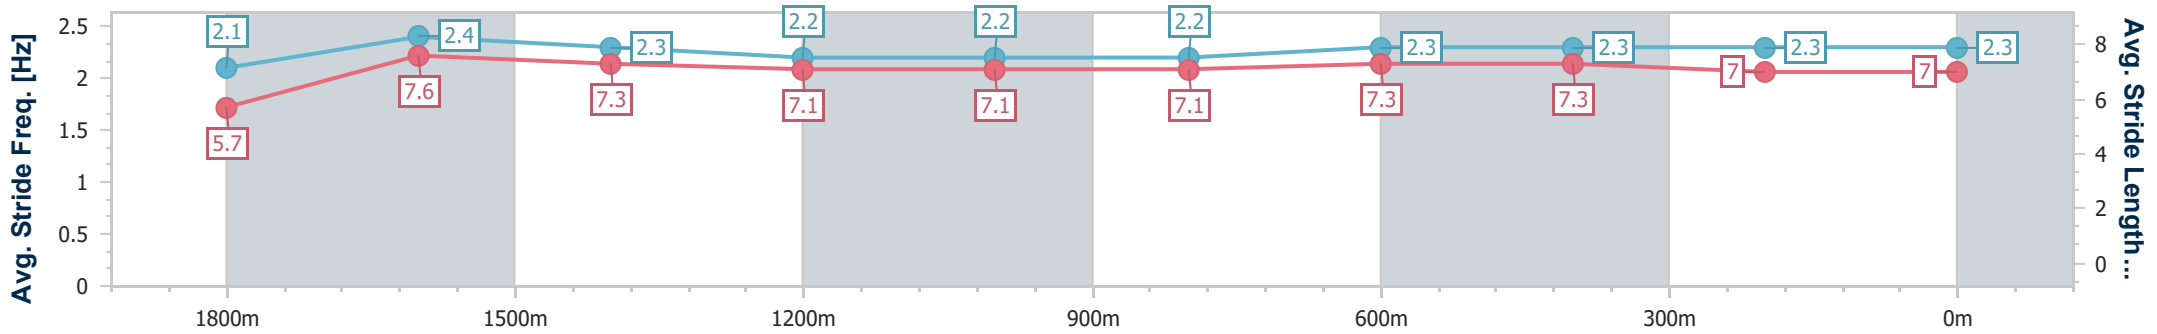

Aquis Park Gold Coast Poly QLD Professional

Race 4: SOMERSET COLLEGE Maiden Plate - 1900m

13 May 2023 - 13:49

Track Rating: Synthetic, Weather: Fine, Rail Position: True

Section	Overall	1800m	1600m	1400m	1200m	1000m	800m	600m	400m	200m			
Section Times	2:00.03 [2] (0:08.20)	1:51.83 [2] (0:11.17)	1:40.66 [2] (0:12.16)	1:28.50 [2] (0:13.01)	1:15.49 [2] (0:13.03)	1:02.46 [2] (0:13.07)	0:49.39 [3] (0:12.17)	0:37.22 [2] (0:12.01)	0:25.21 [1] (0:12.64)	0:12.57 [3] (0:12.57)			
Average Speed [km/h]	43.8	65.1	59.7	55.8	55.3	55.4	59.8	60.6	57.1	57.5			
Top Speed [km/h]	62.2	66.2	62.6	56.9	56.5	58.0	61.3	61.8	58.5	58.5			
Avg. Dist. to Rail [m]	10.1	4.6	1.8	1.1	1.3	1.3	2.3	2.2	1.9	2.5			
Avg. Stride Freq. [Hz]	2.1	2.4	2.3	2.2	2.2	2.2	2.3	2.3	2.3	2.3			
Avg. Stride Length [m]	5.7	7.6	7.3	7.1	7.1	7.1	7.3	7.3	7.0	7.0			