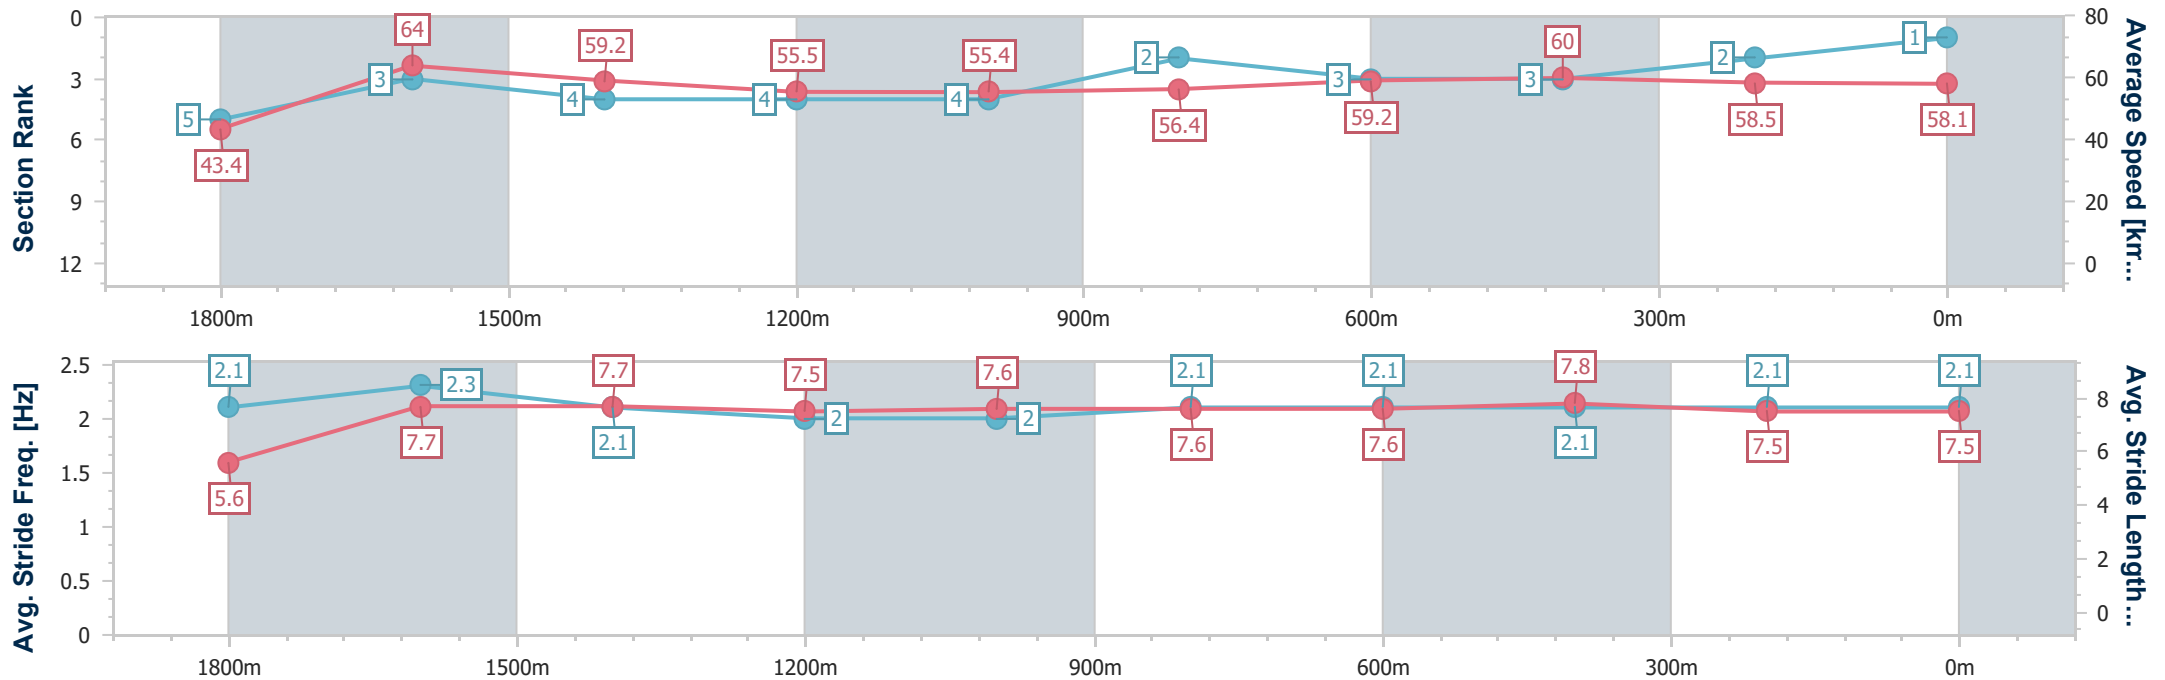

Aquis Park Gold Coast Poly QLD Professional

Race 4: SOMERSET COLLEGE Maiden Plate - 1900m

13 May 2023 - 13:49

Track Rating: Synthetic, Weather: Fine, Rail Position: True

Section	Overall	1800m	1600m	1400m	1200m	1000m	800m	600m	400m	200m
Section Times	1:59.89 [1] (0:08.31)	1:51.58 [5] (0:11.33)	1:40.25 [3] (0:12.21)	1:28.04 [4] (0:13.03)	1:15.01 [4] (0:12.99)	1:02.02 [4] (0:12.80)	0:49.22 [2] (0:12.29)	0:36.93 [3] (0:12.13)	0:24.80 [3] (0:12.37)	0:12.43 [2] (0:12.43)
Average Speed [km/h]	43.4	64.0	59.2	55.5	55.4	56.4	59.2	60.0	58.5	58.1
Top Speed [km/h]	60.5	65.6	60.5	58.1	56.6	58.4	60.7	61.4	59.3	59.0
Avg. Dist. to Rail [m]	4.6	2.4	1.2	0.5	0.7	1.0	1.8	2.1	2.7	3.3
Avg. Stride Freq. [Hz]	2.1	2.3	2.1	2.0	2.0	2.1	2.1	2.1	2.1	2.1
Avg. Stride Length [m]	5.6	7.7	7.7	7.5	7.6	7.6	7.6	7.8	7.5	7.5