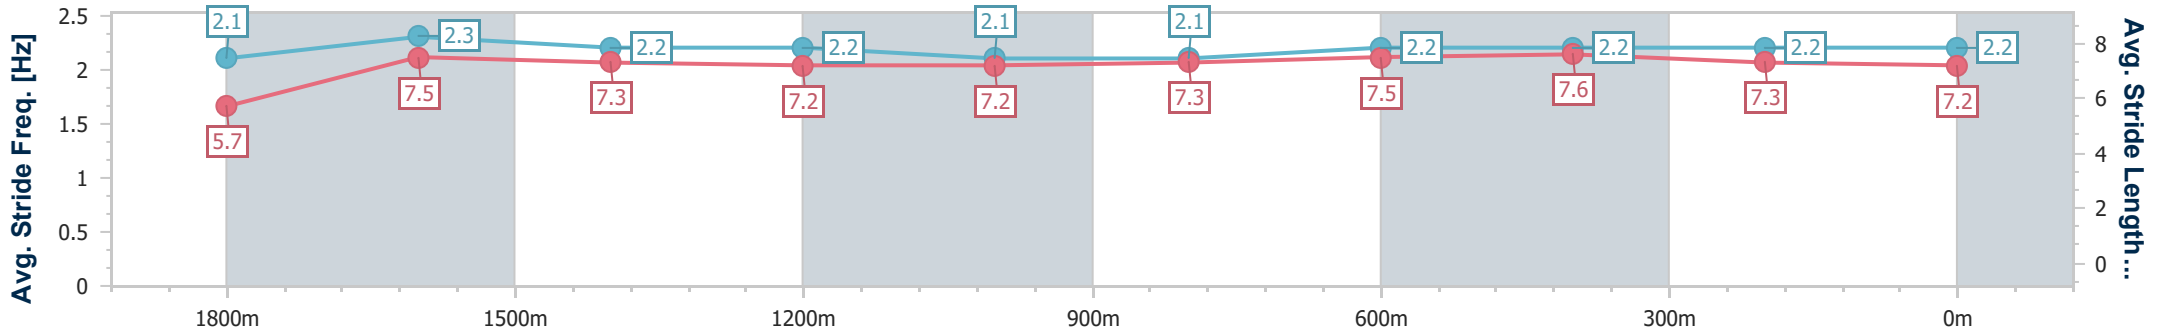

Aquis Park Gold Coast Poly QLD Professional

Race 4: SOMERSET COLLEGE Maiden Plate - 1900m

13 May 2023 - 13:49

Track Rating: Synthetic, Weather: Fine, Rail Position: True

Section	Overall	1800m	1600m	1400m	1200m	1000m	800m	600m	400m	200m
Section Times	2:00.26 [4] (0:08.40)	1:51.86 [6] (0:11.74)	1:40.12 [7] (0:12.28)	1:27.84 [7] (0:13.01)	1:14.83 [7] (0:12.84)	1:01.99 [8] (0:12.88)	0:49.11 [8] (0:12.19)	0:36.92 [8] (0:12.08)	0:24.84 [6] (0:12.39)	0:12.45 [4] (0:12.45)
Average Speed [km/h]	42.9	61.9	59.0	55.8	56.1	56.2	59.8	60.3	58.6	58.0
Top Speed [km/h]	59.2	64.2	60.6	56.5	57.1	57.4	62.2	62.2	59.5	58.8
Avg. Dist. to Rail [m]	7.8	3.4	1.6	1.1	1.6	1.9	2.0	2.6	4.6	6.9
Avg. Stride Freq. [Hz]	2.1	2.3	2.2	2.2	2.1	2.1	2.2	2.2	2.2	2.2
Avg. Stride Length [m]	5.7	7.5	7.3	7.2	7.2	7.3	7.5	7.6	7.3	7.2