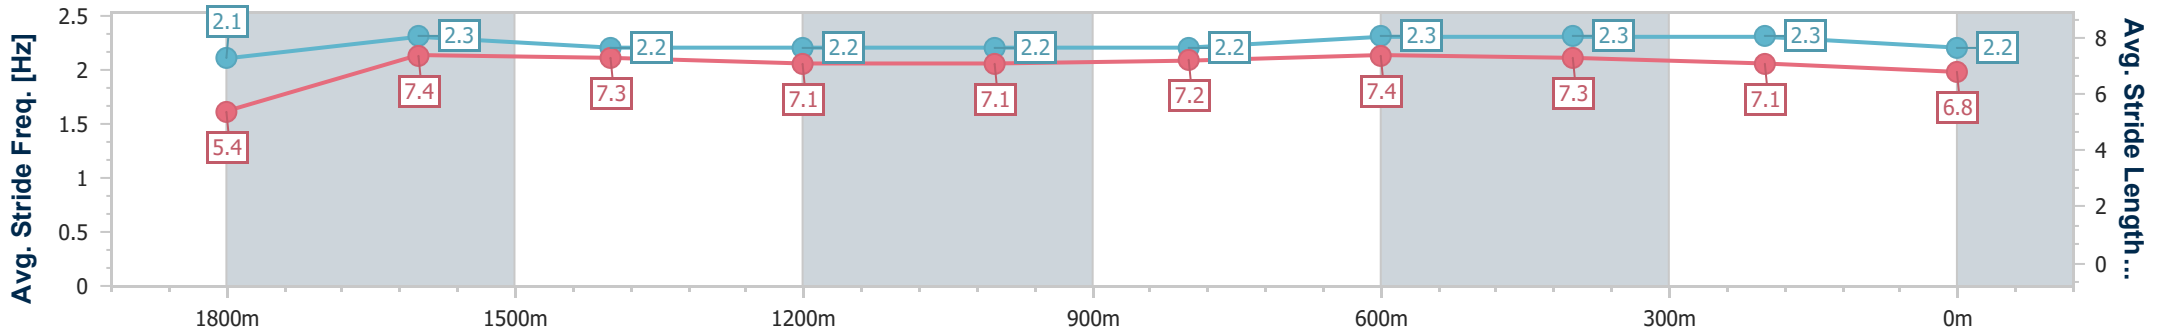

Aquis Park Gold Coast Poly QLD Professional

Race 4: SOMERSET COLLEGE Maiden Plate - 1900m

13 May 2023 - 13:49

Track Rating: Synthetic, Weather: Fine, Rail Position: True

Section	Overall	1800m	1600m	1400m	1200m	1000m	800m	600m	400m	200m
Section Times	2:01.08 [8] (0:08.81)	1:52.27 [12] (0:11.68)	1:40.59 [12] (0:12.33)	1:28.26 [11] (0:13.03)	1:15.23 [11] (0:12.61)	1:02.62 [10] (0:12.75)	0:49.87 [10] (0:12.15)	0:37.72 [10] (0:12.06)	0:25.66 [8] (0:12.59)	0:13.07 [7] (0:13.07)
Average Speed [km/h]	40.9	62.1	58.7	55.9	57.1	56.9	60.2	60.8	57.8	55.2
Top Speed [km/h]	59.4	64.1	59.8	57.5	58.7	58.1	61.8	62.4	59.3	56.5
Avg. Dist. to Rail [m]	6.8	2.8	1.3	1.5	2.4	2.6	2.8	3.7	5.9	7.8
Avg. Stride Freq. [Hz]	2.1	2.3	2.2	2.2	2.2	2.2	2.3	2.3	2.3	2.2
Avg. Stride Length [m]	5.4	7.4	7.3	7.1	7.1	7.2	7.4	7.3	7.1	6.8