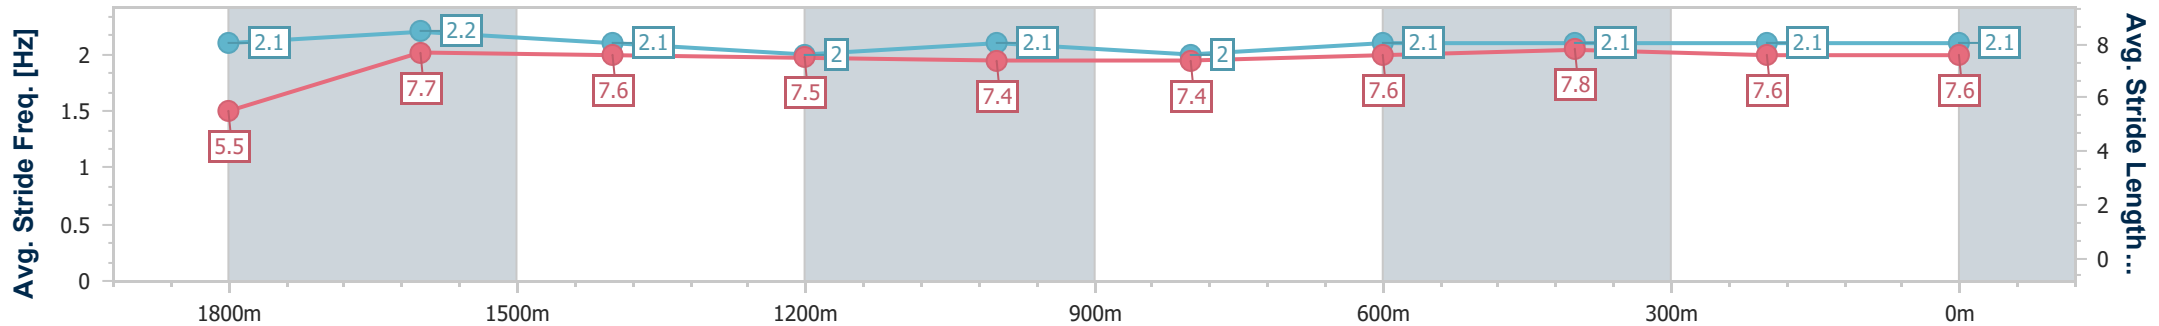

Aquis Park Gold Coast Poly QLD Professional

Race 4: SOMERSET COLLEGE Maiden Plate - 1900m

13 May 2023 - 13:49

Track Rating: Synthetic, Weather: Fine, Rail Position: True

Section	Overall	1800m	1600m	1400m	1200m	1000m	800m	600m	400m	200m
Section Times	2:01.08 [7] (0:08.54)	1:52.54 [8] (0:11.74)	1:40.80 [9] (0:12.35)	1:28.45 [9] (0:13.07)	1:15.38 [10] (0:12.76)	1:02.62 [11] (0:12.98)	0:49.64 [12] (0:12.55)	0:37.09 [12] (0:12.30)	0:24.79 [12] (0:12.26)	0:12.53 [11] (0:12.53)
Average Speed [km/h]	42.2	61.6	58.5	55.3	56.4	55.7	58.0	59.3	59.0	57.8
Top Speed [km/h]	59.5	63.0	60.1	57.0	57.4	58.2	58.7	59.9	59.5	59.2
Avg. Dist. to Rail [m]	2.9	1.6	0.7	0.6	1.9	1.9	2.1	2.6	3.6	6.0
Avg. Stride Freq. [Hz]	2.1	2.2	2.1	2.0	2.1	2.0	2.1	2.1	2.1	2.1
Avg. Stride Length [m]	5.5	7.7	7.6	7.5	7.4	7.4	7.6	7.8	7.6	7.6