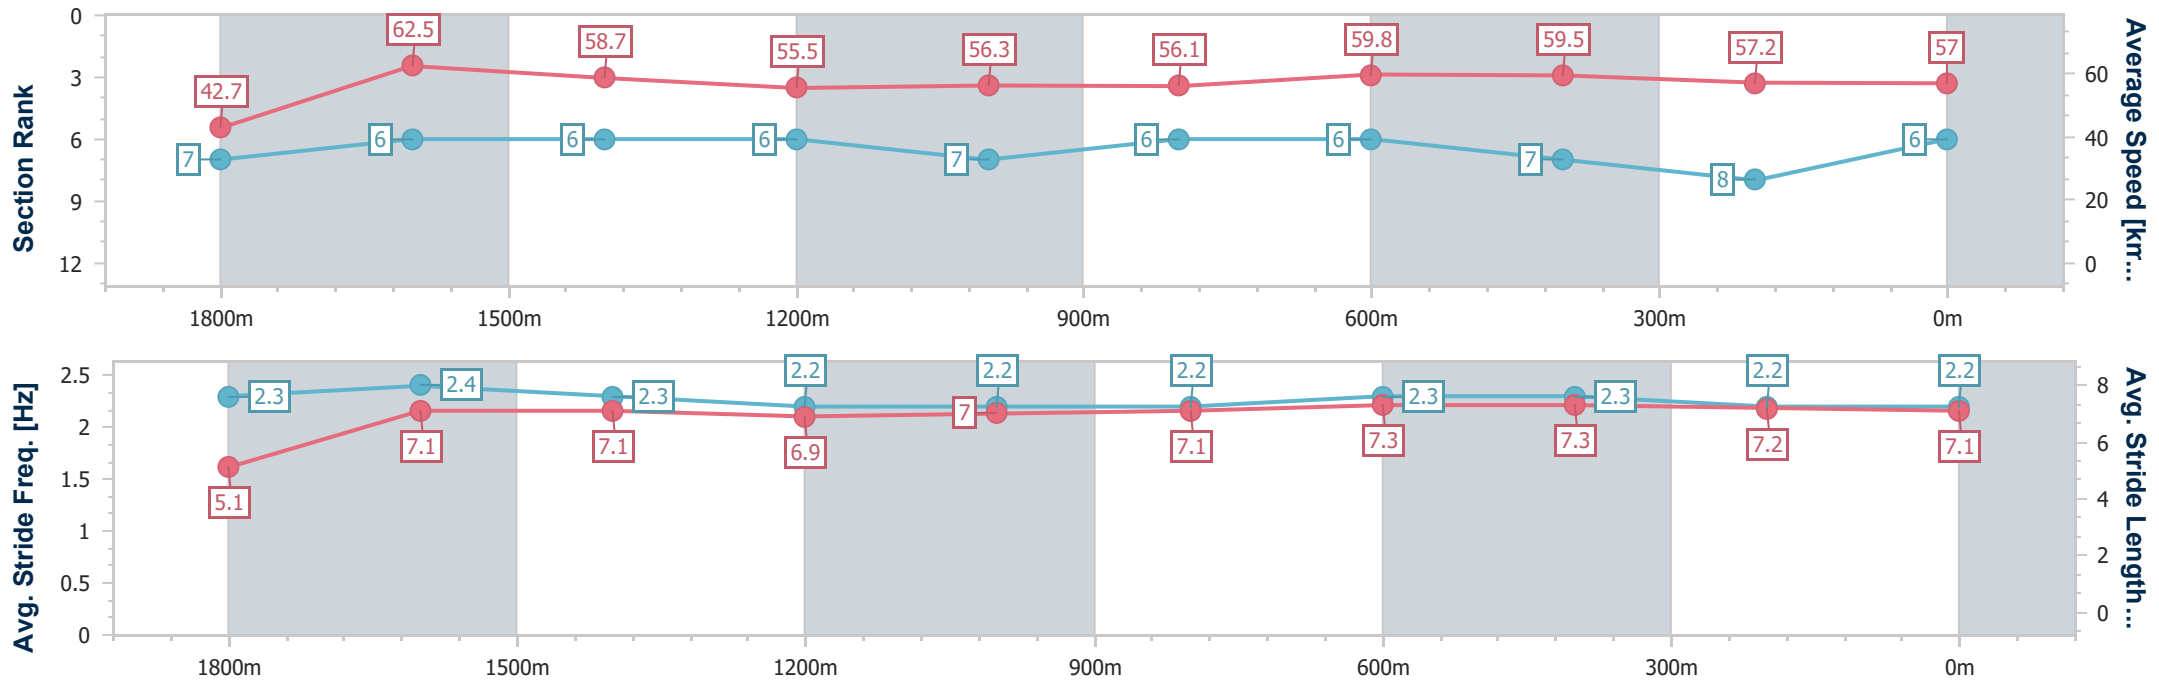

- [ ] Ranking at each section and finish
- .-.- No data available at this section
- NA No data available

Horse/Jockey Name	Set To Spin
Final Rank	6
Fastest Section Time (Section)	0:08.43 (Overall)
Top Speed [km/h] (Section)	64.6 (1800m)
Race State	Finished

Aquis Park Gold Coast Poly QLD Professional

Race 4: SOMERSET COLLEGE Maiden Plate - 1900m

13 May 2023 - 13:49

Track Rating: Synthetic, Weather: Fine, Rail Position: True

Section	Overall	1800m	1600m	1400m	1200m	1000m	800m	600m	400m	200m
Section Times	2:00.71 [6] (0:08.43)	1:52.28 [7] (0:11.57)	1:40.71 [6] (0:12.36)	1:28.35 [6] (0:12.95)	1:15.40 [6] (0:12.78)	1:02.62 [7] (0:12.89)	0:49.73 [6] (0:12.19)	0:37.54 [6] (0:12.21)	0:25.33 [7] (0:12.65)	0:12.68 [8] (0:12.68)
Average Speed [km/h]	42.7	62.5	58.7	55.5	56.3	56.1	59.8	59.5	57.2	57.0
Top Speed [km/h]	60.0	64.6	60.3	57.4	58.7	58.1	60.8	61.9	58.1	57.5
Avg. Dist. to Rail [m]	7.5	2.9	1.0	0.2	0.7	1.2	2.1	2.0	3.6	5.7
Avg. Stride Freq. [Hz]	2.3	2.4	2.3	2.2	2.2	2.2	2.3	2.3	2.2	2.2
Avg. Stride Length [m]	5.1	7.1	7.1	6.9	7.0	7.1	7.3	7.3	7.2	7.1