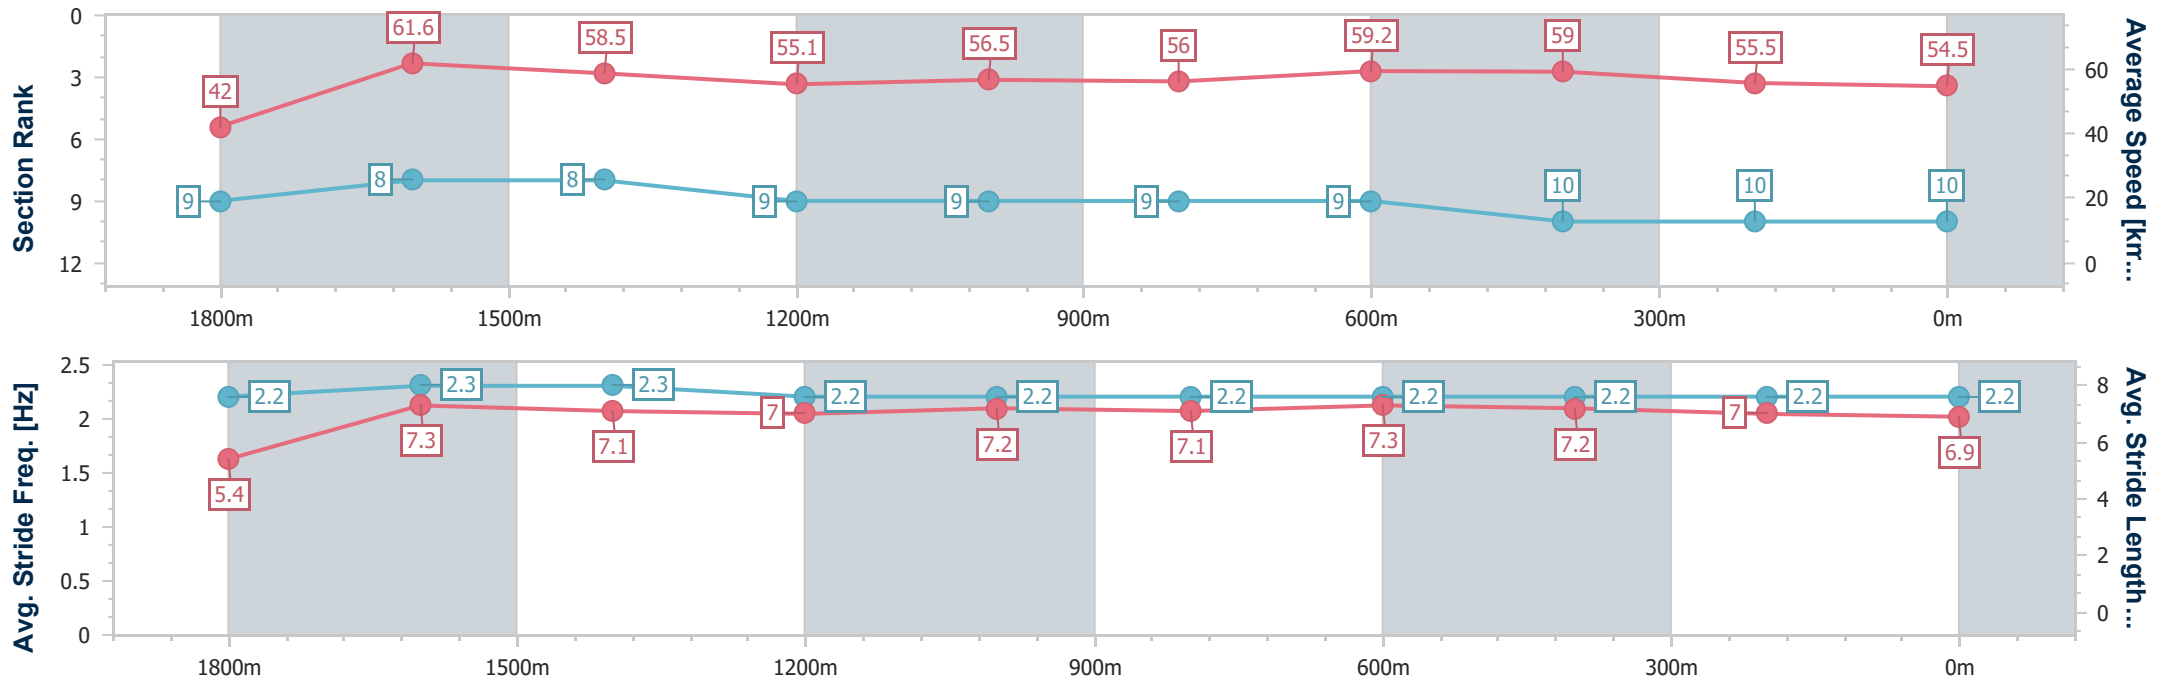

- [ ] Ranking at each section and finish
- .-.- No data available at this section
- NA No data available

Horse/Jockey Name	Gypsy Fox
Final Rank	10
Fastest Section Time (Section)	0:08.58 (Overall)
Top Speed [km/h] (Section)	63.5 (1800m)
Race State	Finished

Aquis Park Gold Coast Poly QLD Professional

Race 4: SOMERSET COLLEGE Maiden Plate - 1900m

13 May 2023 - 13:49

Track Rating: Synthetic, Weather: Fine, Rail Position: True

Section	Overall	1800m	1600m	1400m	1200m	1000m	800m	600m	400m	200m
Section Times	2:01.76 [10] (0:08.58)	1:53.18 [9] (0:11.69)	1:41.49 [8] (0:12.25)	1:29.24 [8] (0:13.01)	1:16.23 [9] (0:12.75)	1:03.48 [9] (0:12.87)	0:50.61 [9] (0:12.17)	0:38.44 [9] (0:12.21)	0:26.23 [10] (0:12.97)	0:13.26 [10] (0:13.26)
Average Speed [km/h]	42.0	61.6	58.5	55.1	56.5	56.0	59.2	59.0	55.5	54.5
Top Speed [km/h]	58.7	63.5	59.9	56.6	57.7	57.2	61.0	61.2	56.5	55.1
Avg. Dist. to Rail [m]	0.5	0.1	0.6	0.6	0.4	0.5	0.5	0.4	1.1	3.7
Avg. Stride Freq. [Hz]	2.2	2.3	2.3	2.2	2.2	2.2	2.2	2.2	2.2	2.2
Avg. Stride Length [m]	5.4	7.3	7.1	7.0	7.2	7.1	7.3	7.2	7.0	6.9

- [ ] Ranking at each section and finish
- .-.- No data available at this section
- NA No data available

Horse/Jockey Name	Adelation
Final Rank	11
Fastest Section Time (Section)	0:08.74 (Overall)
Top Speed [km/h] (Section)	63.2 (1800m)
Race State	Finished