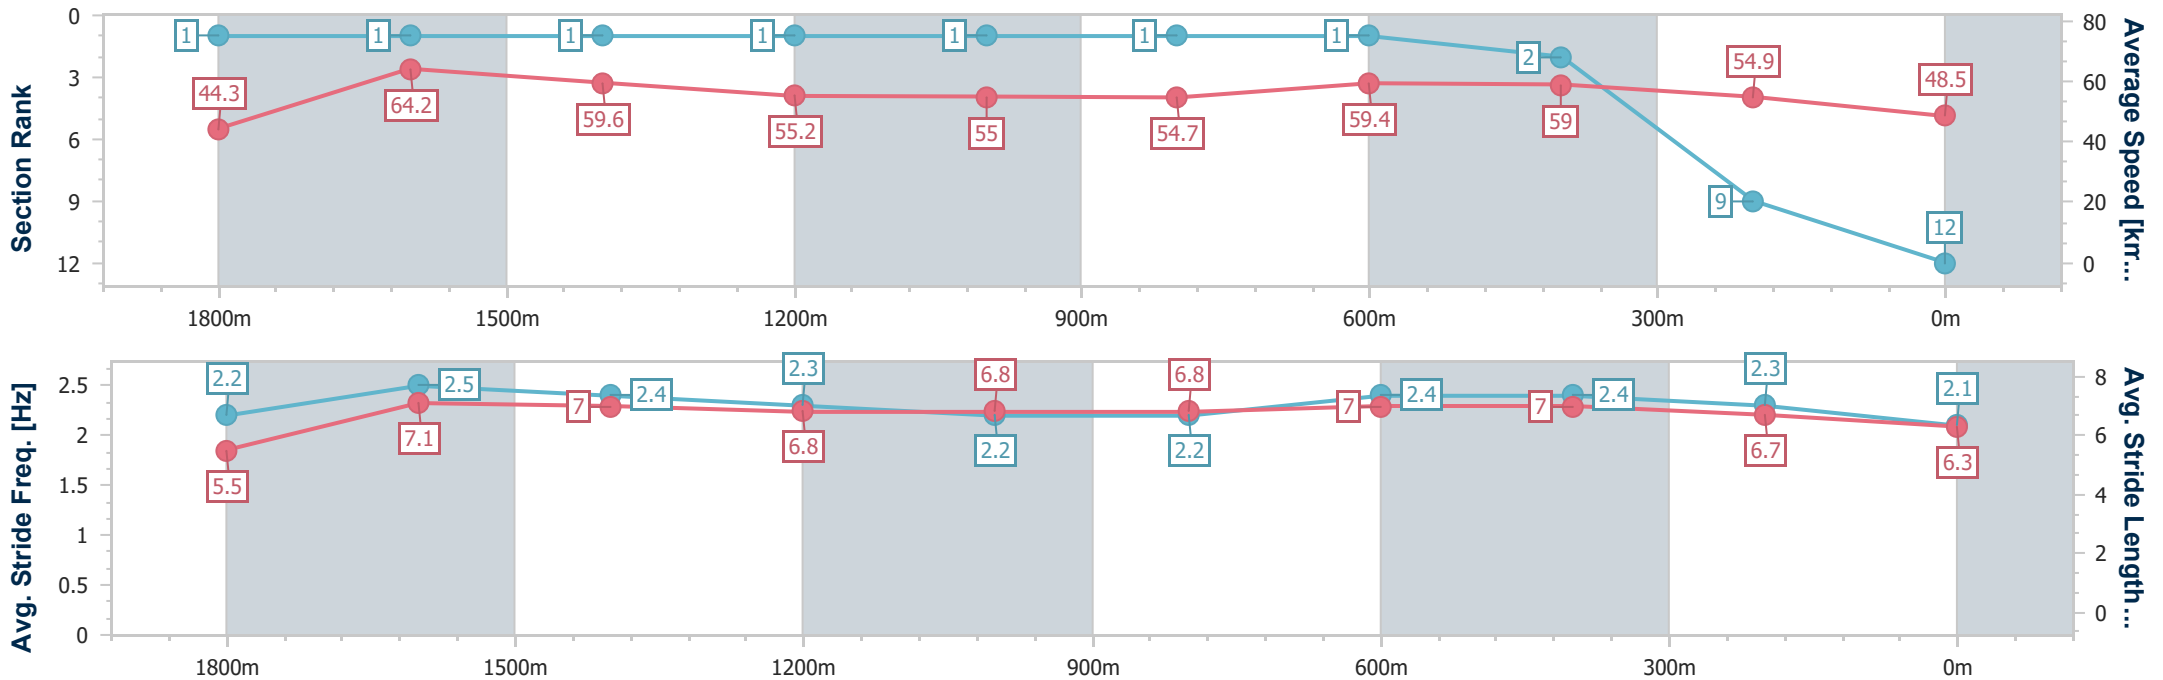

- [ ] Ranking at each section and finish
- .-.- No data available at this section
- NA No data available

Horse/Jockey Name	Easily Amused
Final Rank	12
Fastest Section Time (Section)	0:08.14 (Overall)
Top Speed [km/h] (Section)	67.7 (1800m)
Race State	Finished

Aquis Park Gold Coast Poly QLD Professional

Race 4: SOMERSET COLLEGE Maiden Plate - 1900m

13 May 2023 - 13:49

Track Rating: Synthetic, Weather: Fine, Rail Position: True

Section	Overall	1800m	1600m	1400m	1200m	1000m	800m	600m	400m	200m
Section Times	2:03.04 [12] (0:08.14)	1:54.90 [1] (0:11.23)	1:43.67 [1] (0:12.06)	1:31.61 [1] (0:12.96)	1:18.65 [1] (0:13.11)	1:05.54 [1] (0:13.13)	0:52.41 [1] (0:12.06)	0:40.35 [1] (0:12.24)	0:28.11 [2] (0:13.22)	0:14.89 [9] (0:14.89)
Average Speed [km/h]	44.3	64.2	59.6	55.2	55.0	54.7	59.4	59.0	54.9	48.5
Top Speed [km/h]	63.7	67.7	61.1	56.4	56.2	56.8	60.6	61.1	57.1	52.3
Avg. Dist. to Rail [m]	10.9	3.8	0.4	0.7	0.7	0.7	0.8	0.6	3.1	2.9
Avg. Stride Freq. [Hz]	2.2	2.5	2.4	2.3	2.2	2.2	2.4	2.4	2.3	2.1
Avg. Stride Length [m]	5.5	7.1	7.0	6.8	6.8	6.8	7.0	7.0	6.7	6.3

- [ ] Ranking at each section and finish
- .-.- No data available at this section
- NA No data available