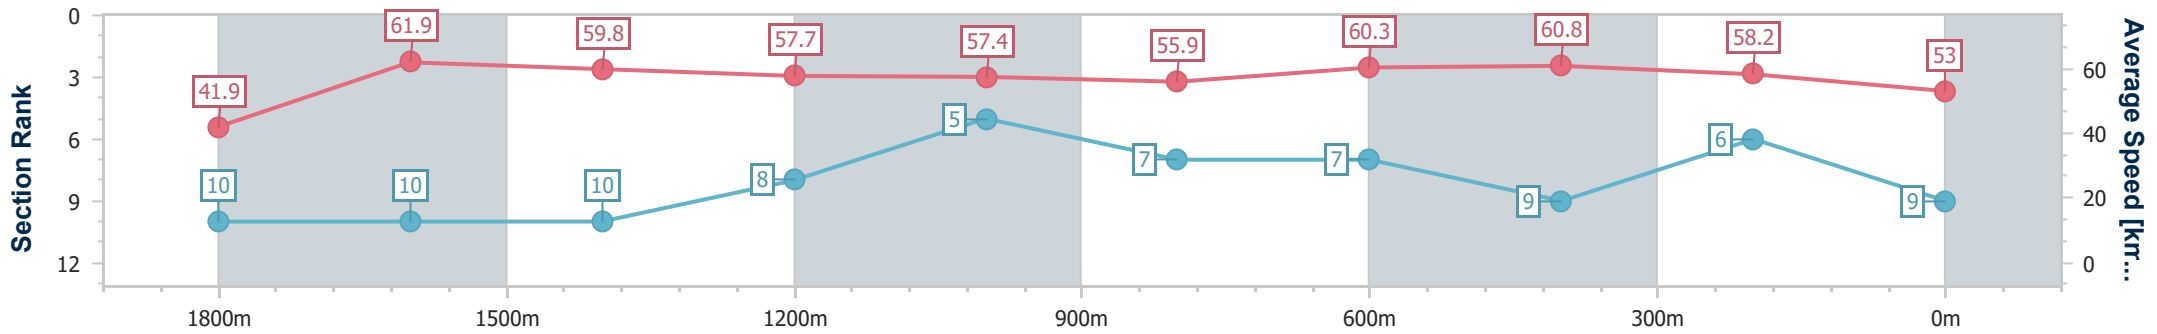

Aquis Park Gold Coast Poly QLD Professional

Race 4: SOMERSET COLLEGE Maiden Plate - 1900m

13 May 2023 - 13:49

Track Rating: Synthetic, Weather: Fine, Rail Position: True

Section	Overall	1800m	1600m	1400m	1200m	1000m	800m	600m	400m	200m
Section Times	2:01.55 [9] (0:08.63)	1:52.92 [10] (0:11.80)	1:41.12 [10] (0:12.29)	1:28.83 [10] (0:12.73)	1:16.10 [8] (0:12.53)	1:03.57 [5] (0:13.01)	0:50.56 [7] (0:12.19)	0:38.37 [7] (0:12.19)	0:26.18 [9] (0:12.56)	0:13.62 [6] (0:13.62)
Average Speed [km/h]	41.9	61.9	59.8	57.7	57.4	55.9	60.3	60.8	58.2	53.0
Top Speed [km/h]	58.3	63.5	61.5	58.4	58.6	57.2	62.8	62.1	60.3	56.0
Avg. Dist. to Rail [m]	9.7	4.8	4.4	2.6	3.0	3.4	3.9	5.8	8.1	10.5
Avg. Stride Freq. [Hz]	2.0	2.3	2.3	2.2	2.2	2.2	2.3	2.3	2.3	2.2
Avg. Stride Length [m]	5.7	7.5	7.3	7.3	7.2	7.2	7.3	7.2	7.0	6.8

- [ ] Ranking at each section and finish
- .-.- No data available at this section
- NA No data available

Horse/Jockey Name	Gypsy Fox
Final Rank	10
Fastest Section Time (Section)	0:08.58 (Overall)
Top Speed [km/h] (Section)	63.5 (1800m)
Race State	Finished