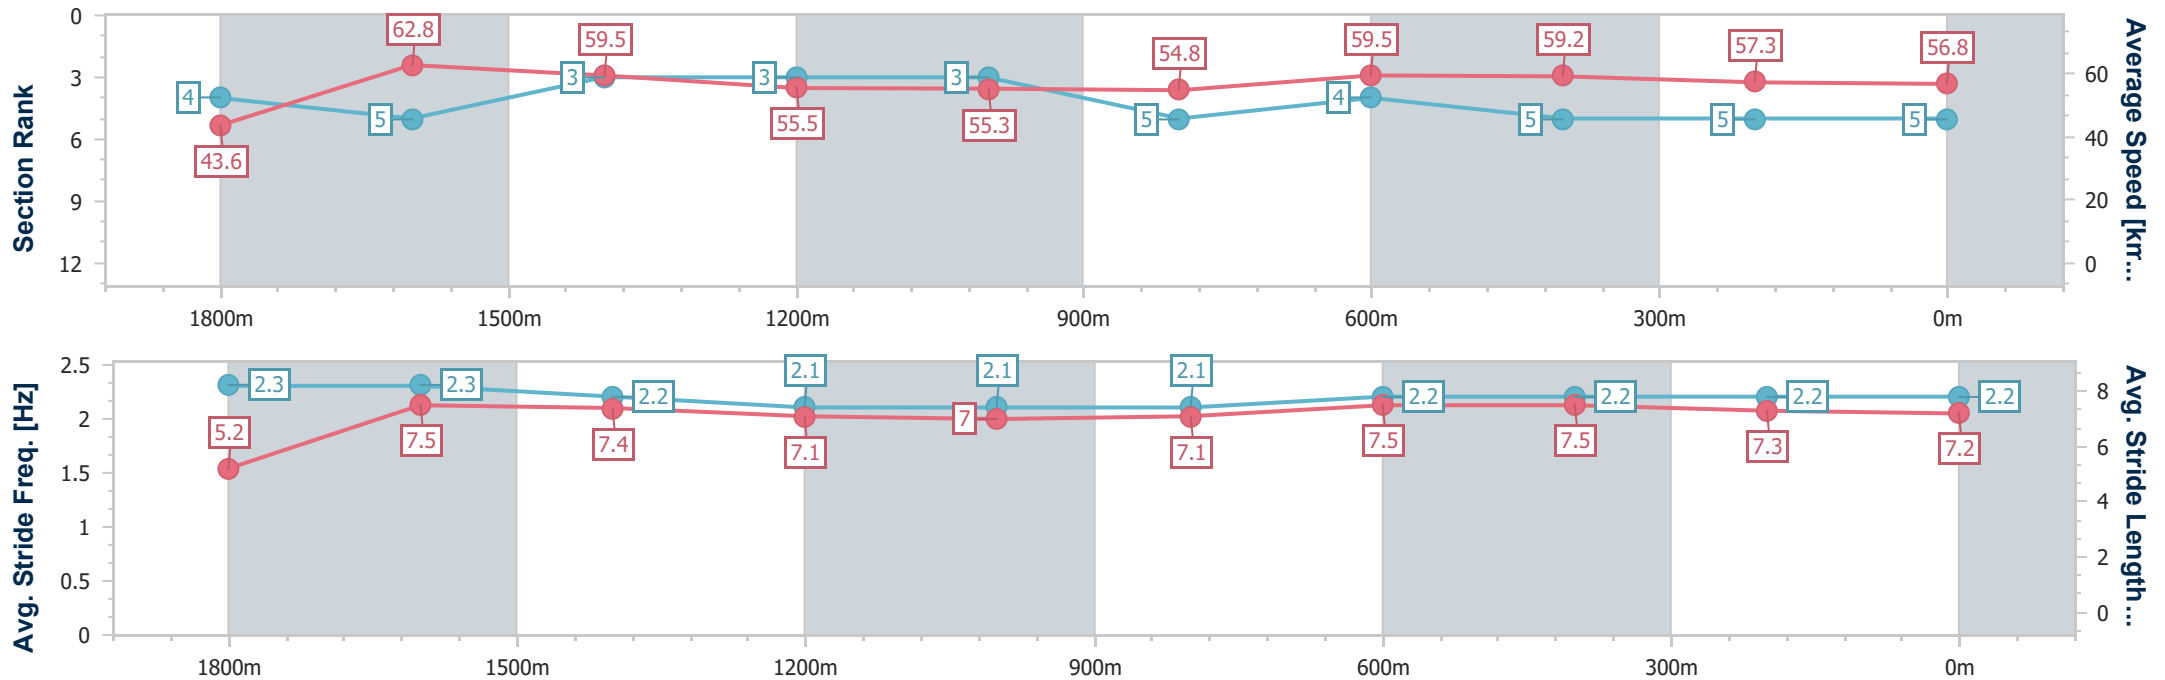

Aquis Park Gold Coast Poly QLD Professional

Race 4: SOMERSET COLLEGE Maiden Plate - 1900m

13 May 2023 - 13:49

Track Rating: Synthetic, Weather: Fine, Rail Position: True

Section	Overall	1800m	1600m	1400m	1200m	1000m	800m	600m	400m	200m
Section Times	2:00.50 [5] (0:08.24)	1:52.26 [4] (0:11.44)	1:40.82 [5] (0:12.05)	1:28.77 [3] (0:12.99)	1:15.78 [3] (0:13.00)	1:02.78 [3] (0:13.15)	0:49.63 [5] (0:12.14)	0:37.49 [4] (0:12.16)	0:25.33 [5] (0:12.60)	0:12.73 [5] (0:12.73)
Average Speed [km/h]	43.6	62.8	59.5	55.5	55.3	54.8	59.5	59.2	57.3	56.8
Top Speed [km/h]	60.7	64.8	60.4	58.0	56.1	55.9	60.9	60.9	57.8	58.0
Avg. Dist. to Rail [m]	1.5	0.4	0.8	0.4	0.6	0.5	0.6	0.4	1.2	2.9
Avg. Stride Freq. [Hz]	2.3	2.3	2.2	2.1	2.1	2.1	2.2	2.2	2.2	2.2
Avg. Stride Length [m]	5.2	7.5	7.4	7.1	7.0	7.1	7.5	7.5	7.3	7.2

- [ ] Ranking at each section and finish
- .-.- No data available at this section
- NA No data available

Horse/Jockey Name	Set To Spin
Final Rank	6
Fastest Section Time (Section)	0:08.43 (Overall)
Top Speed [km/h] (Section)	64.6 (1800m)
Race State	Finished