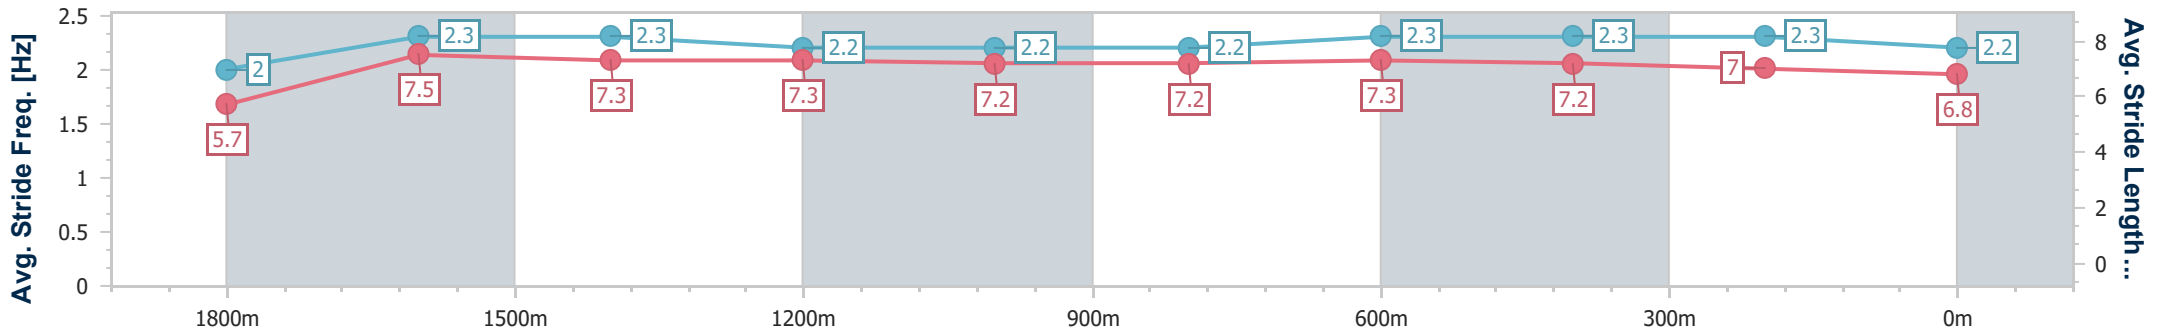

Aquis Park Gold Coast Poly QLD Professional

Race 4: SOMERSET COLLEGE Maiden Plate - 1900m

13 May 2023 - 13:49

Track Rating: Synthetic, Weather: Fine, Rail Position: True

Section	Overall	1800m	1600m	1400m	1200m	1000m	800m	600m	400m	200m
Section Times	2:01.55 [9] (0:08.63)	1:52.92 [10] (0:11.80)	1:41.12 [10] (0:12.29)	1:28.83 [10] (0:12.73)	1:16.10 [8] (0:12.53)	1:03.57 [5] (0:13.01)	0:50.56 [7] (0:12.19)	0:38.37 [7] (0:12.19)	0:26.18 [9] (0:12.56)	0:13.62 [6] (0:13.62)
Average Speed [km/h]	41.9	61.9	59.8	57.7	57.4	55.9	60.3	60.8	58.2	53.0
Top Speed [km/h]	58.3	63.5	61.5	58.4	58.6	57.2	62.8	62.1	60.3	56.0
Avg. Dist. to Rail [m]	9.7	4.8	4.4	2.6	3.0	3.4	3.9	5.8	8.1	10.5
Avg. Stride Freq. [Hz]	2.0	2.3	2.3	2.2	2.2	2.2	2.3	2.3	2.3	2.2
Avg. Stride Length [m]	5.7	7.5	7.3	7.3	7.2	7.2	7.3	7.2	7.0	6.8

- [ ] Ranking at each section and finish
- .-.- No data available at this section
- NA No data available

Horse/Jockey Name	Gypsy Fox
Final Rank	10
Fastest Section Time (Section)	0:08.58 (Overall)
Top Speed [km/h] (Section)	63.5 (1800m)
Race State	Finished