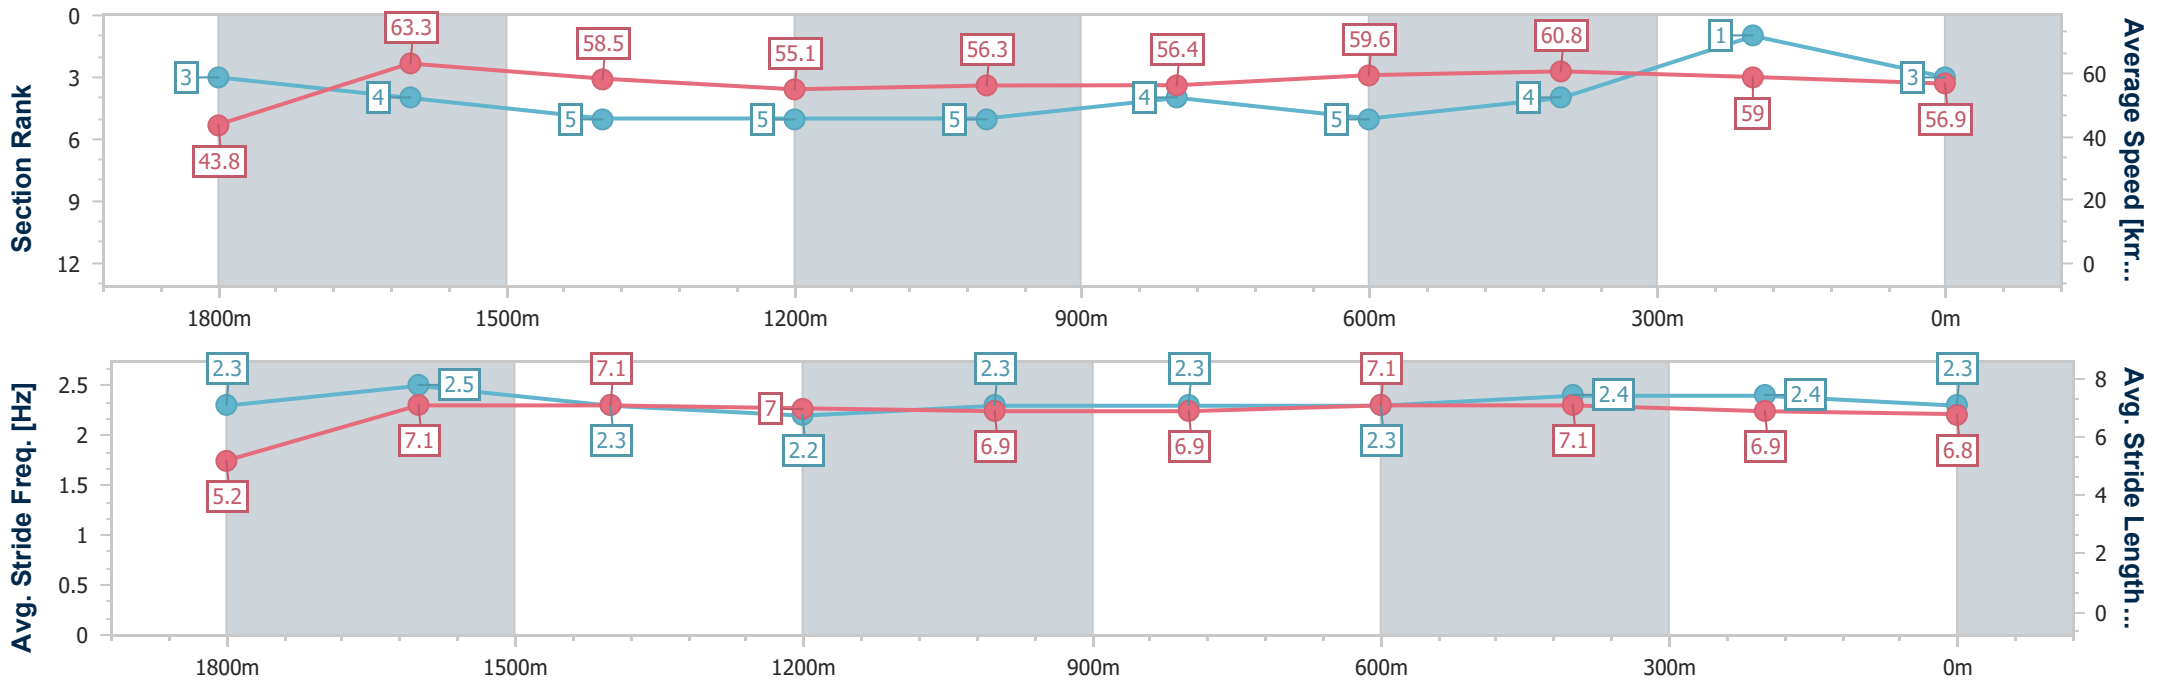

Aquis Park Gold Coast Poly QLD Professional

Race 4: SOMERSET COLLEGE Maiden Plate - 1900m

13 May 2023 - 13:49

Track Rating: Synthetic, Weather: Fine, Rail Position: True

Section	Overall	1800m	1600m	1400m	1200m	1000m	800m	600m	400m	200m
Section Times	2:00.10 [3] (0:08.24)	1:51.86 [3] (0:11.44)	1:40.42 [4] (0:12.40)	1:28.02 [5] (0:13.16)	1:14.86 [5] (0:12.78)	1:02.08 [5] (0:12.89)	0:49.19 [4] (0:12.22)	0:36.97 [5] (0:11.99)	0:24.98 [4] (0:12.29)	0:12.69 [1] (0:12.69)
Average Speed [km/h]	43.8	63.3	58.5	55.1	56.3	56.4	59.6	60.8	59.0	56.9
Top Speed [km/h]	61.3	64.8	60.1	58.5	58.1	57.7	61.9	62.4	60.1	57.7
Avg. Dist. to Rail [m]	5.3	2.7	1.9	1.1	2.0	2.7	2.2	2.5	3.9	4.7
Avg. Stride Freq. [Hz]	2.3	2.5	2.3	2.2	2.3	2.3	2.3	2.4	2.4	2.3
Avg. Stride Length [m]	5.2	7.1	7.1	7.0	6.9	6.9	7.1	7.1	6.9	6.8