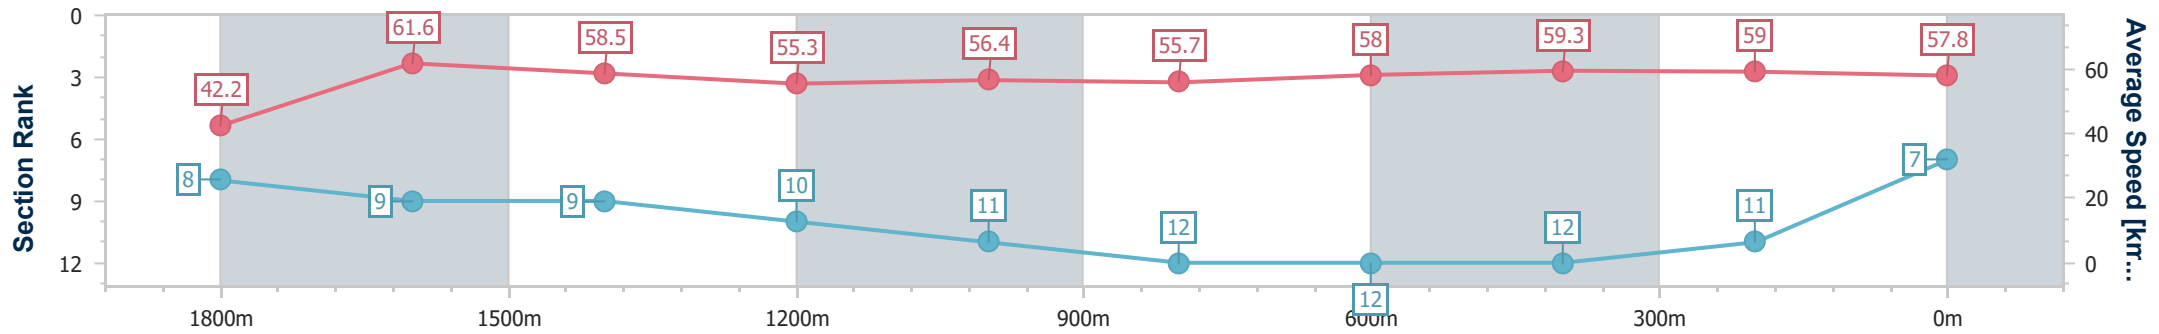

Aquis Park Gold Coast Poly QLD Professional

Race 4: SOMERSET COLLEGE Maiden Plate - 1900m

13 May 2023 - 13:49

Track Rating: Synthetic, Weather: Fine, Rail Position: True

Section	Overall	1800m	1600m	1400m	1200m	1000m	800m	600m	400m	200m
Section Times	2:01.08 [7] (0:08.54)	1:52.54 [8] (0:11.74)	1:40.80 [9] (0:12.35)	1:28.45 [9] (0:13.07)	1:15.38 [10] (0:12.76)	1:02.62 [11] (0:12.98)	0:49.64 [12] (0:12.55)	0:37.09 [12] (0:12.30)	0:24.79 [12] (0:12.26)	0:12.53 [11] (0:12.53)
Average Speed [km/h]	42.2	61.6	58.5	55.3	56.4	55.7	58.0	59.3	59.0	57.8
Top Speed [km/h]	59.5	63.0	60.1	57.0	57.4	58.2	58.7	59.9	59.5	59.2
Avg. Dist. to Rail [m]	2.9	1.6	0.7	0.6	1.9	1.9	2.1	2.6	3.6	6.0
Avg. Stride Freq. [Hz]	2.1	2.2	2.1	2.0	2.1	2.0	2.1	2.1	2.1	2.1
Avg. Stride Length [m]	5.5	7.7	7.6	7.5	7.4	7.4	7.6	7.8	7.6	7.6