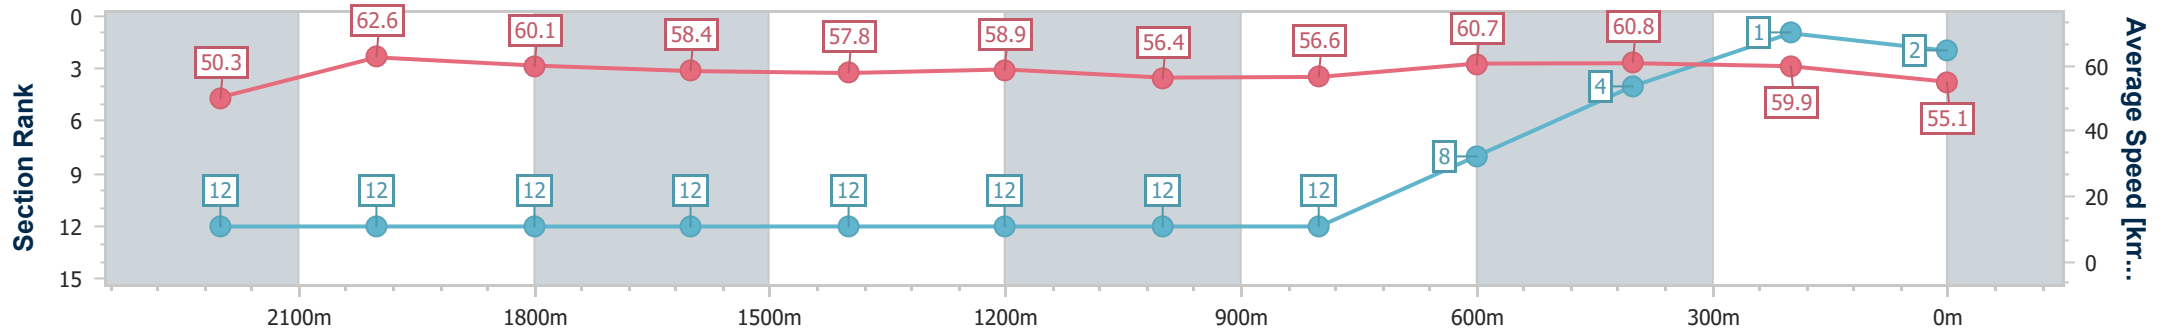

Sunshine Coast QLD Professional

Race 2: THANK YOU SCTC BENCHMARK 78 Handicap - 2400m

06 May 2023 - 13:43

Track Rating: Good 4, Weather: Fine, Rail Position: True

Section	Overall	2200m	2000m	1800m	1600m	1400m	1200m	1000m	800m	600m	400m	200m
Section Times	2:30.18 [2] (0:14.35)	2:15.83 [12] (0:11.48)	2:04.35 [12] (0:12.04)	1:52.31 [12] (0:12.46)	1:39.85 [12] (0:12.55)	1:27.30 [12] (0:12.31)	1:14.99 [12] (0:12.79)	1:02.20 [12] (0:12.82)	0:49.38 [12] (0:12.12)	0:37.26 [8] (0:12.16)	0:25.10 [4] (0:12.04)	0:13.06 [1] (0:13.06)
Average Speed [km/h]	50.3	62.6	60.1	58.4	57.8	58.9	56.4	56.6	60.7	60.8	59.9	55.1
Top Speed [km/h]	63.4	63.7	61.8	59.5	58.5	59.7	59.3	60.2	61.8	61.6	61.1	57.8
Avg. Dist. to Rail [m]	12.2	3.2	2.0	1.4	2.1	3.2	3.4	3.3	3.7	4.6	4.3	3.3
Avg. Stride Freq. [Hz]	2.1	2.2	2.1	2.1	2.1	2.1	2.1	2.1	2.2	2.2	2.2	2.1
Avg. Stride Length [m]	6.6	7.8	7.7	7.6	7.5	7.4	7.2	7.2	7.5	7.6	7.7	7.3