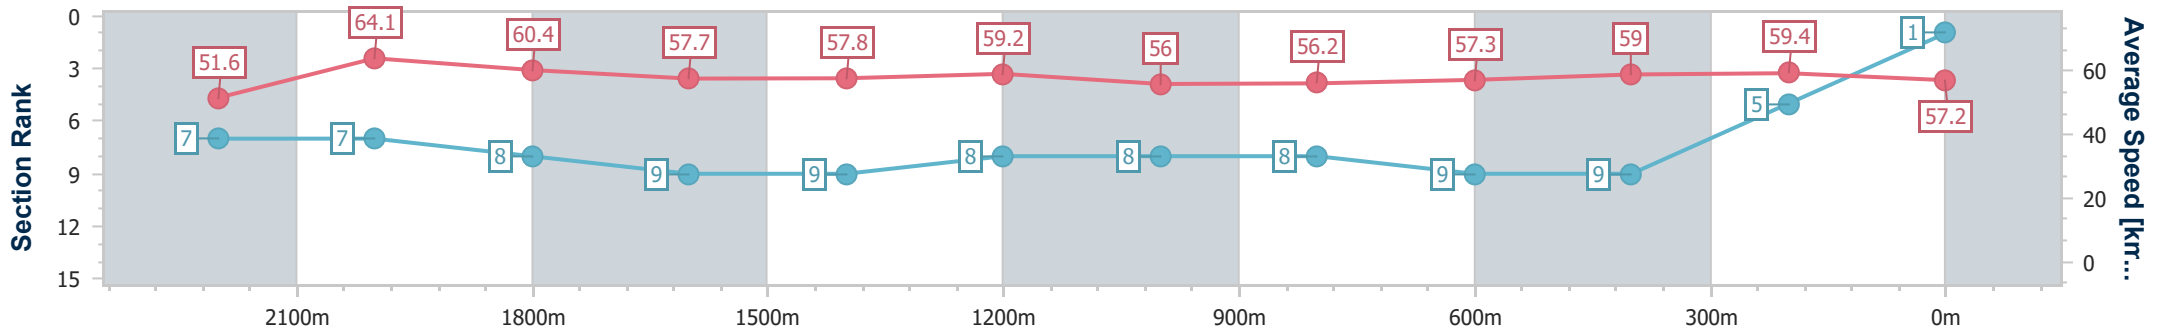

Race 2: THANK YOU SCTC BENCHMARK 78 Handicap - 2400m

06 May 2023 - 13:43

Track Rating: Good 4, Weather: Fine, Rail Position: True

Section	Overall	2200m	2000m	1800m	1600m	1400m	1200m	1000m	800m	600m	400m	200m
Section Times	2:30.17 [1] (0:13.96)	2:16.21 [7] (0:11.24)	2:04.97 [7] (0:12.01)	1:52.96 [8] (0:12.65)	1:40.31 [9] (0:12.52)	1:27.79 [9] (0:12.17)	1:15.62 [8] (0:12.89)	1:02.73 [8] (0:12.91)	0:49.82 [8] (0:12.73)	0:37.09 [9] (0:12.35)	0:24.74 [9] (0:12.14)	0:12.60 [5] (0:12.60)
Average Speed [km/h]	51.6	64.1	60.4	57.7	57.8	59.2	56.0	56.2	57.3	59.0	59.4	57.2
Top Speed [km/h]	65.3	65.4	63.9	58.1	58.7	60.2	57.3	57.8	58.8	59.9	60.3	58.3
Avg. Dist. to Rail [m]	9.4	4.6	2.2	2.1	1.5	1.5	1.4	2.6	2.3	2.1	3.6	5.5
Avg. Stride Freq. [Hz]	2.2	2.4	2.3	2.2	2.2	2.2	2.2	2.2	2.2	2.3	2.3	2.2
Avg. Stride Length [m]	6.3	7.4	7.3	7.2	7.2	7.3	7.1	7.0	7.1	7.0	7.2	7.1