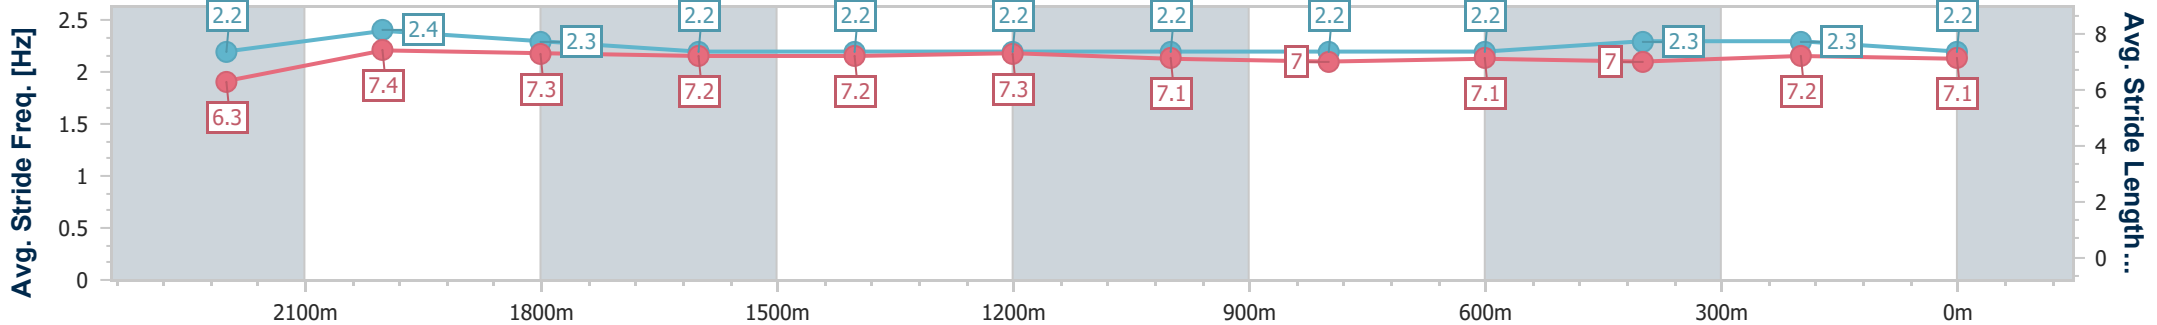

Race 2: THANK YOU SCTC BENCHMARK 78 Handicap - 2400m

06 May 2023 - 13:43

Track Rating: Good 4, Weather: Fine, Rail Position: True

Section	Overall	2200m	2000m	1800m	1600m	1400m	1200m	1000m	800m	600m	400m	200m
Section Times	2:30.17 [1] (0:13.96)	2:16.21 [7] (0:11.24)	2:04.97 [7] (0:12.01)	1:52.96 [8] (0:12.65)	1:40.31 [9] (0:12.52)	1:27.79 [9] (0:12.17)	1:15.62 [8] (0:12.89)	1:02.73 [8] (0:12.91)	0:49.82 [8] (0:12.73)	0:37.09 [9] (0:12.35)	0:24.74 [9] (0:12.14)	0:12.60 [5] (0:12.60)
Average Speed [km/h]	51.6	64.1	60.4	57.7	57.8	59.2	56.0	56.2	57.3	59.0	59.4	57.2
Top Speed [km/h]	65.3	65.4	63.9	58.1	58.7	60.2	57.3	57.8	58.8	59.9	60.3	58.3
Avg. Dist. to Rail [m]	9.4	4.6	2.2	2.1	1.5	1.5	1.4	2.6	2.3	2.1	3.6	5.5
Avg. Stride Freq. [Hz]	2.2	2.4	2.3	2.2	2.2	2.2	2.2	2.2	2.2	2.3	2.3	2.2
Avg. Stride Length [m]	6.3	7.4	7.3	7.2	7.2	7.3	7.1	7.0	7.1	7.0	7.2	7.1