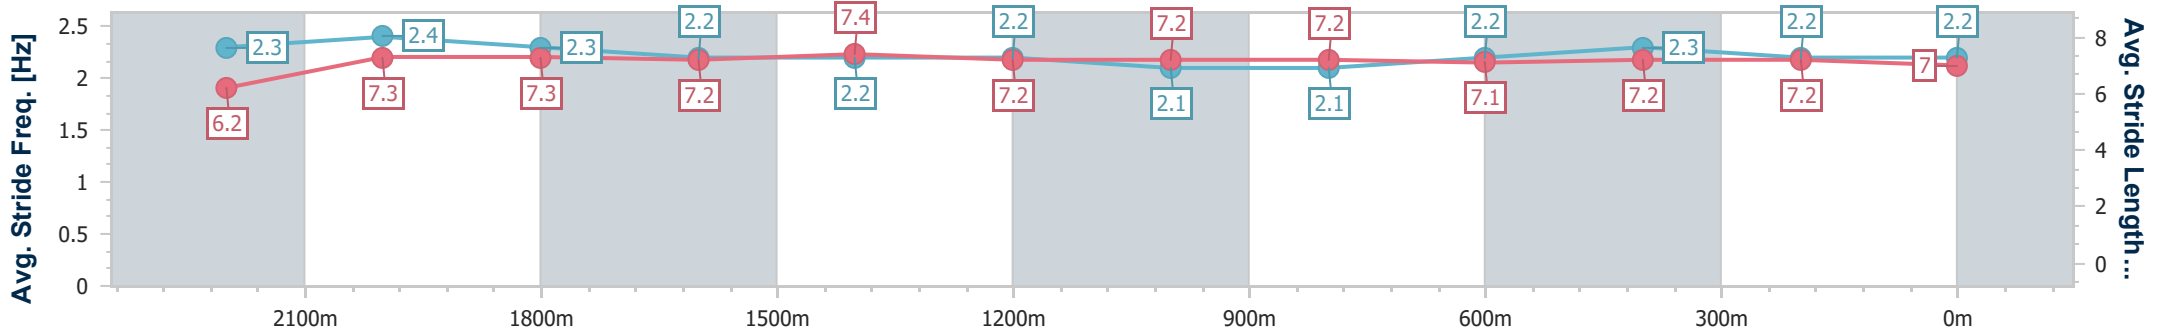

- [] Ranking at each section and finish
- .-.- No data available at this section
- NA No data available

Horse/Jockey Name	Gambu
Final Rank	4
Fastest Section Time (Section)	0:11.24 (2200m)
Top Speed [km/h] (Section)	66.2 (2200m)
Race State	Finished

06 May 2023 - 13:43

Track Rating: Good 4, Weather: Fine, Rail Position: True

Section	Overall	2200m	2000m	1800m	1600m	1400m	1200m	1000m	800m	600m	400m	200m
Section Times	2:30.52 [4] (0:14.00)	2:16.52 [8] (0:11.24)	2:05.28 [8] (0:11.75)	1:53.53 [7] (0:12.47)	1:41.06 [7] (0:12.45)	1:28.61 [7] (0:12.40)	1:16.21 [7] (0:12.89)	1:03.32 [7] (0:12.94)	0:50.38 [7] (0:12.69)	0:37.69 [7] (0:12.17)	0:25.52 [5] (0:12.34)	0:13.18 [4] (0:13.18)
Average Speed [km/h]	51.4	64.0	61.6	57.7	57.8	58.2	55.9	55.5	56.9	60.1	58.3	54.7
Top Speed [km/h]	63.7	66.2	65.9	59.4	58.9	60.7	56.7	56.5	58.8	62.5	60.9	56.5
Avg. Dist. to Rail [m]	7.0	3.4	1.2	0.2	0.4	0.8	0.9	0.5	0.4	2.7	3.3	3.7
Avg. Stride Freq. [Hz]	2.3	2.4	2.3	2.2	2.2	2.2	2.1	2.1	2.2	2.3	2.2	2.2
Avg. Stride Length [m]	6.2	7.3	7.3	7.2	7.4	7.2	7.2	7.2	7.1	7.2	7.2	7.0