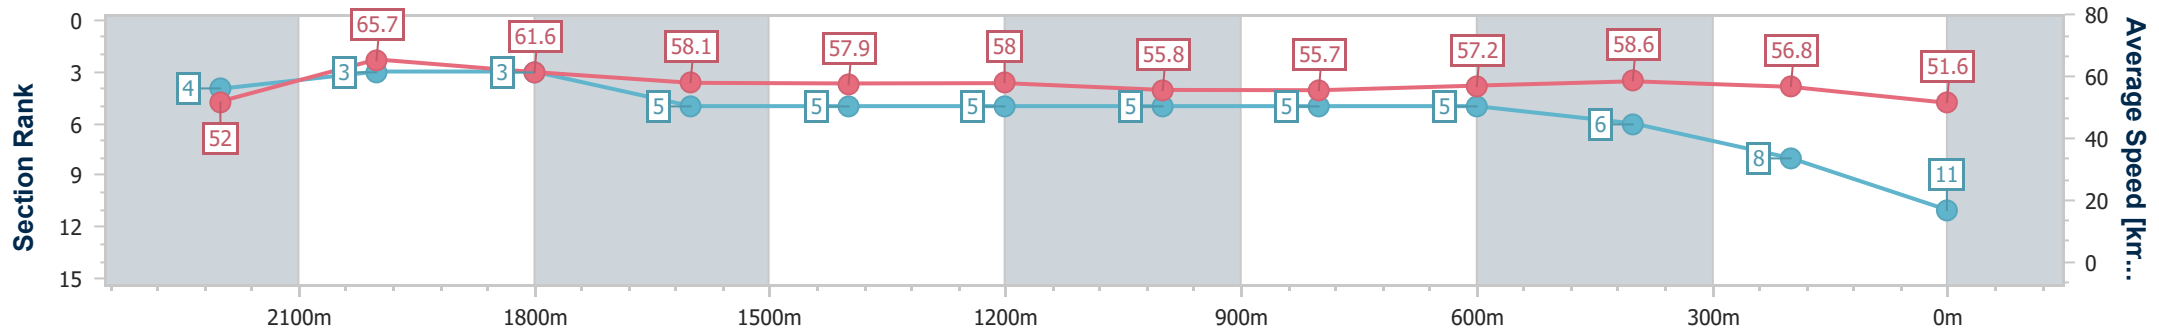

Sunshine Coast QLD Professional

Race 2: THANK YOU SCTC BENCHMARK 78 Handicap - 2400m

06 May 2023 - 13:43

Track Rating: Good 4, Weather: Fine, Rail Position: True

Section	Overall	2200m	2000m	1800m	1600m	1400m	1200m	1000m	800m	600m	400m	200m
Section Times	2:31.56 [10] (0:14.24)	2:17.32 [10] (0:11.24)	2:06.08 [9] (0:11.91)	1:54.17 [10] (0:12.68)	1:41.49 [11] (0:12.59)	1:28.90 [11] (0:12.16)	1:16.74 [11] (0:12.93)	1:03.81 [11] (0:12.90)	0:50.91 [11] (0:12.67)	0:38.24 [13] (0:12.48)	0:25.76 [13] (0:12.40)	0:13.36 [12] (0:13.36)
Average Speed [km/h]	50.6	64.2	60.8	57.4	57.7	59.5	55.7	56.3	57.5	59.2	58.1	54.0
Top Speed [km/h]	64.6	65.1	64.0	58.3	58.4	60.6	58.3	57.2	59.1	60.8	59.5	56.5
Avg. Dist. to Rail [m]	9.9	1.7	1.8	2.0	2.4	2.3	2.4	3.0	2.2	4.2	4.4	6.6
Avg. Stride Freq. [Hz]	2.2	2.3	2.2	2.1	2.1	2.1	2.1	2.1	2.2	2.2	2.1	2.1
Avg. Stride Length [m]	6.2	7.7	7.6	7.5	7.5	7.7	7.4	7.4	7.4	7.5	7.5	7.2

- [] Ranking at each section and finish
- .-.- No data available at this section
- NA No data available

Horse/Jockey Name	Clyde
Final Rank	11
Fastest Section Time (Section)	0:10.95 (2200m)
Top Speed [km/h] (Section)	66.4 (2200m)
Race State	Finished

06 May 2023 - 13:43

Track Rating: Good 4, Weather: Fine, Rail Position: True

Section	Overall	2200m	2000m	1800m	1600m	1400m	1200m	1000m	800m	600m	400m	200m
Section Times	2:31.89 [11] (0:13.88)	2:18.01 [4] (0:10.95)	2:07.06 [3] (0:11.73)	1:55.33 [3] (0:12.48)	1:42.85 [5] (0:12.50)	1:30.35 [5] (0:12.47)	1:17.88 [5] (0:12.94)	1:04.94 [5] (0:13.00)	0:51.94 [5] (0:12.76)	0:39.18 [5] (0:12.53)	0:26.65 [6] (0:12.68)	0:13.97 [8] (0:13.97)
Average Speed [km/h]	52.0	65.7	61.6	58.1	57.9	58.0	55.8	55.7	57.2	58.6	56.8	51.6
Top Speed [km/h]	65.5	66.4	66.2	60.7	58.5	58.7	56.6	56.6	58.7	59.8	57.9	54.7
Avg. Dist. to Rail [m]	3.4	1.2	0.8	1.2	1.6	2.1	2.3	2.2	2.3	3.1	4.6	5.1
Avg. Stride Freq. [Hz]	2.2	2.4	2.3	2.2	2.1	2.1	2.1	2.1	2.1	2.2	2.1	2.0
Avg. Stride Length [m]	6.5	7.8	7.6	7.3	7.2	7.4	7.2	7.2	7.1	7.4	7.2	6.9