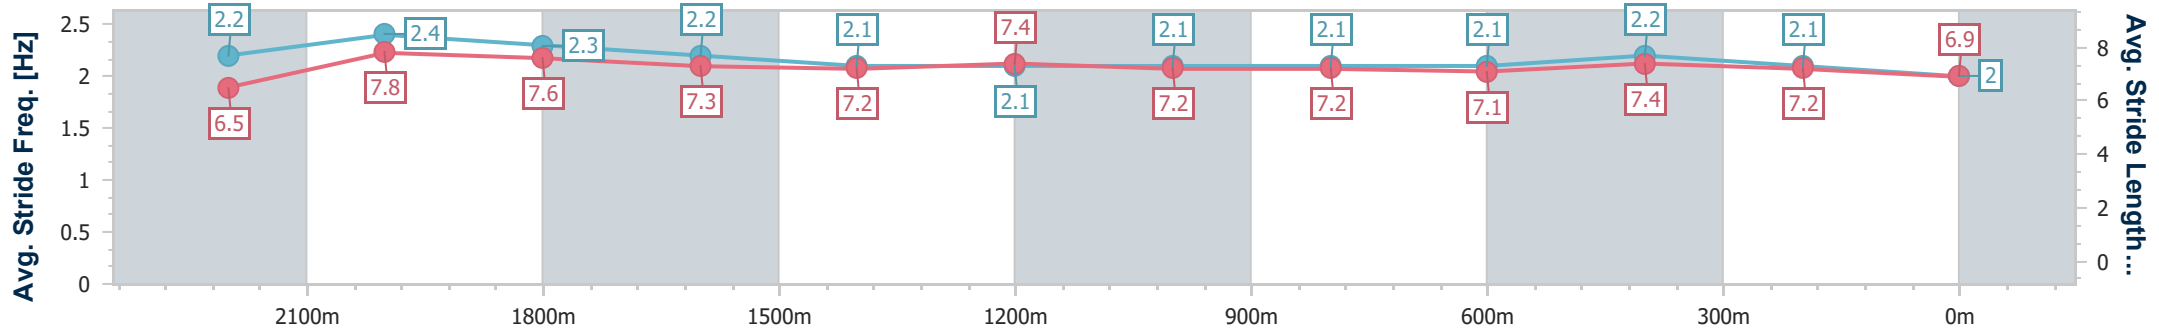

Sunshine Coast QLD Professional

Race 2: THANK YOU SCTC BENCHMARK 78 Handicap - 2400m

06 May 2023 - 13:43

Track Rating: Good 4, Weather: Fine, Rail Position: True

Section	Overall	2200m	2000m	1800m	1600m	1400m	1200m	1000m	800m	600m	400m	200m
Section Times	2:31.56 [10] (0:14.24)	2:17.32 [10] (0:11.24)	2:06.08 [9] (0:11.91)	1:54.17 [10] (0:12.68)	1:41.49 [11] (0:12.59)	1:28.90 [11] (0:12.16)	1:16.74 [11] (0:12.93)	1:03.81 [11] (0:12.90)	0:50.91 [11] (0:12.67)	0:38.24 [13] (0:12.48)	0:25.76 [13] (0:12.40)	0:13.36 [12] (0:13.36)
Average Speed [km/h]	50.6	64.2	60.8	57.4	57.7	59.5	55.7	56.3	57.5	59.2	58.1	54.0
Top Speed [km/h]	64.6	65.1	64.0	58.3	58.4	60.6	58.3	57.2	59.1	60.8	59.5	56.5
Avg. Dist. to Rail [m]	9.9	1.7	1.8	2.0	2.4	2.3	2.4	3.0	2.2	4.2	4.4	6.6
Avg. Stride Freq. [Hz]	2.2	2.3	2.2	2.1	2.1	2.1	2.1	2.1	2.2	2.2	2.1	2.1
Avg. Stride Length [m]	6.2	7.7	7.6	7.5	7.5	7.7	7.4	7.4	7.4	7.5	7.5	7.2

- [] Ranking at each section and finish
- .-.- No data available at this section
- NA No data available

Horse/Jockey Name	Clyde
Final Rank	11
Fastest Section Time (Section)	0:10.95 (2200m)
Top Speed [km/h] (Section)	66.4 (2200m)
Race State	Finished

06 May 2023 - 13:43

Track Rating: Good 4, Weather: Fine, Rail Position: True

Section	Overall	2200m	2000m	1800m	1600m	1400m	1200m	1000m	800m	600m	400m	200m
Section Times	2:31.89 [11] (0:13.88)	2:18.01 [4] (0:10.95)	2:07.06 [3] (0:11.73)	1:55.33 [3] (0:12.48)	1:42.85 [5] (0:12.50)	1:30.35 [5] (0:12.47)	1:17.88 [5] (0:12.94)	1:04.94 [5] (0:13.00)	0:51.94 [5] (0:12.76)	0:39.18 [5] (0:12.53)	0:26.65 [6] (0:12.68)	0:13.97 [8] (0:13.97)
Average Speed [km/h]	52.0	65.7	61.6	58.1	57.9	58.0	55.8	55.7	57.2	58.6	56.8	51.6
Top Speed [km/h]	65.5	66.4	66.2	60.7	58.5	58.7	56.6	56.6	58.7	59.8	57.9	54.7
Avg. Dist. to Rail [m]	3.4	1.2	0.8	1.2	1.6	2.1	2.3	2.2	2.3	3.1	4.6	5.1
Avg. Stride Freq. [Hz]	2.2	2.4	2.3	2.2	2.1	2.1	2.1	2.1	2.1	2.2	2.1	2.0
Avg. Stride Length [m]	6.5	7.8	7.6	7.3	7.2	7.4	7.2	7.2	7.1	7.4	7.2	6.9