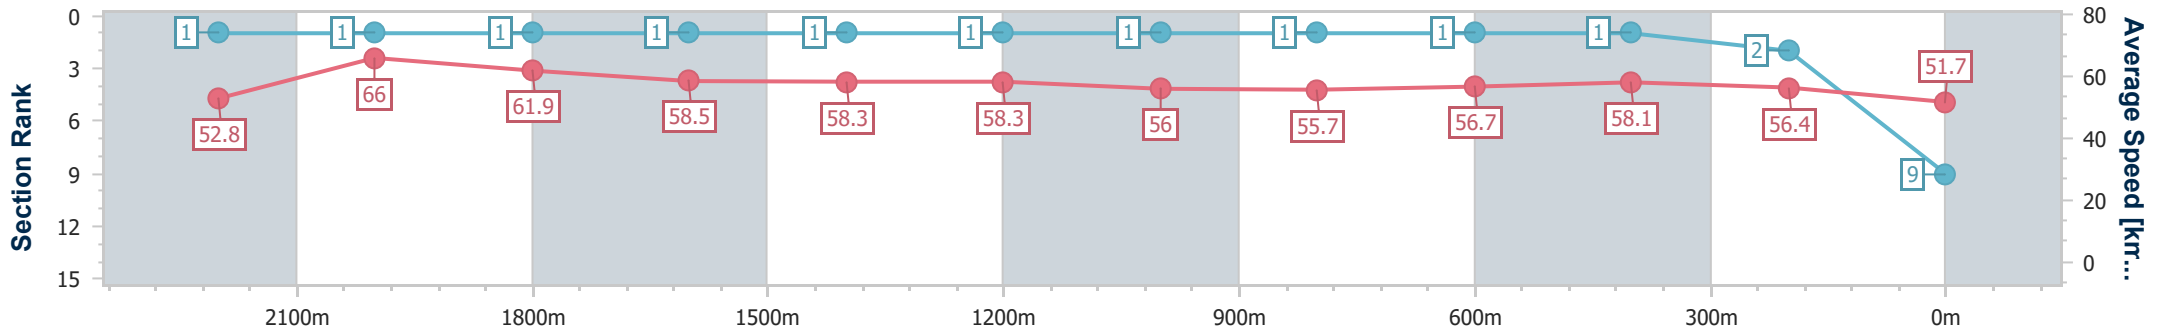

Sunshine Coast QLD Professional

Race 2: THANK YOU SCTC BENCHMARK 78 Handicap - 2400m

06 May 2023 - 13:43

Track Rating: Good 4, Weather: Fine, Rail Position: True

Section	Overall	2200m	2000m	1800m	1600m	1400m	1200m	1000m	800m	600m	400m	200m
Section Times	2:31.16 [9] (0:13.62)	2:17.54 [1] (0:10.92)	2:06.62 [1] (0:11.66)	1:54.96 [1] (0:12.37)	1:42.59 [1] (0:12.38)	1:30.21 [1] (0:12.41)	1:17.80 [1] (0:12.88)	1:04.92 [1] (0:12.99)	0:51.93 [1] (0:12.80)	0:39.13 [1] (0:12.44)	0:26.69 [1] (0:12.76)	0:13.93 [2] (0:13.93)
Average Speed [km/h]	52.8	66.0	61.9	58.5	58.3	58.3	56.0	55.7	56.7	58.1	56.4	51.7
Top Speed [km/h]	65.7	66.9	65.0	59.8	59.8	59.8	56.7	56.1	58.0	58.8	58.1	54.8
Avg. Dist. to Rail [m]	8.5	6.4	1.7	0.7	1.4	2.2	2.3	2.2	1.2	0.4	1.0	1.3
Avg. Stride Freq. [Hz]	2.3	2.4	2.2	2.2	2.1	2.1	2.1	2.1	2.1	2.2	2.2	2.1
Avg. Stride Length [m]	6.4	7.7	7.7	7.5	7.4	7.3	7.2	7.1	7.3	7.2	7.1	6.8

- [] Ranking at each section and finish
- .-.- No data available at this section
- NA No data available

Horse/Jockey Name	Contribution
Final Rank	10
Fastest Section Time (Section)	0:11.24 (2200m)
Top Speed [km/h] (Section)	65.1 (2200m)
Race State	Finished