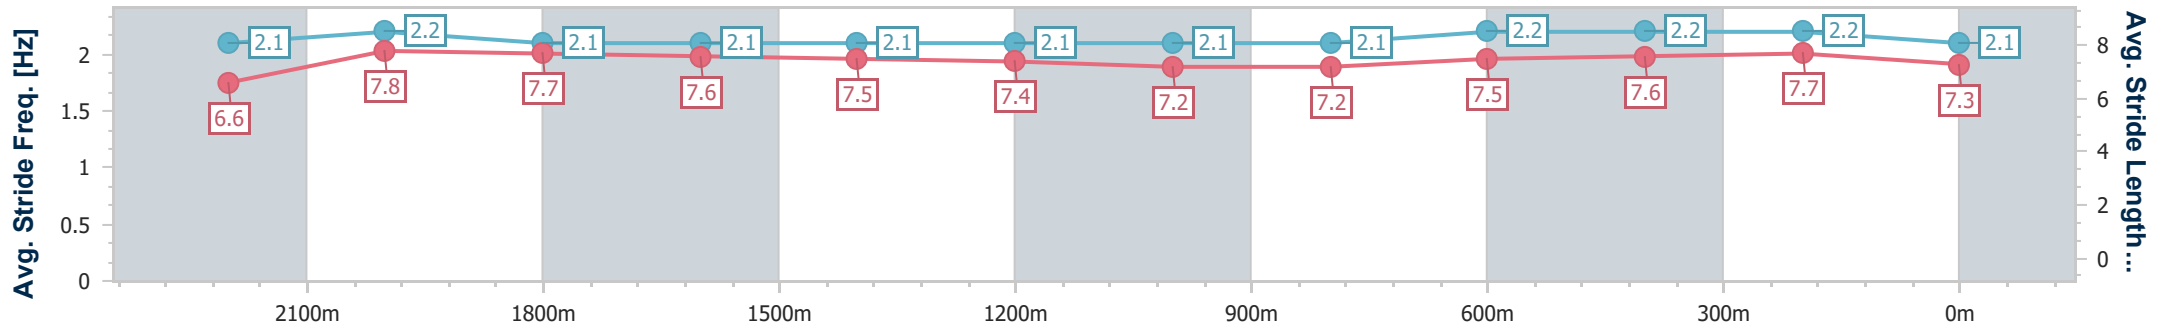

Sunshine Coast QLD Professional

Race 2: THANK YOU SCTC BENCHMARK 78 Handicap - 2400m

06 May 2023 - 13:43

Track Rating: Good 4, Weather: Fine, Rail Position: True

Section	Overall	2200m	2000m	1800m	1600m	1400m	1200m	1000m	800m	600m	400m	200m
Section Times	2:30.18 [2] (0:14.35)	2:15.83 [12] (0:11.48)	2:04.35 [12] (0:12.04)	1:52.31 [12] (0:12.46)	1:39.85 [12] (0:12.55)	1:27.30 [12] (0:12.31)	1:14.99 [12] (0:12.79)	1:02.20 [12] (0:12.82)	0:49.38 [12] (0:12.12)	0:37.26 [8] (0:12.16)	0:25.10 [4] (0:12.04)	0:13.06 [1] (0:13.06)
Average Speed [km/h]	50.3	62.6	60.1	58.4	57.8	58.9	56.4	56.6	60.7	60.8	59.9	55.1
Top Speed [km/h]	63.4	63.7	61.8	59.5	58.5	59.7	59.3	60.2	61.8	61.6	61.1	57.8
Avg. Dist. to Rail [m]	12.2	3.2	2.0	1.4	2.1	3.2	3.4	3.3	3.7	4.6	4.3	3.3
Avg. Stride Freq. [Hz]	2.1	2.2	2.1	2.1	2.1	2.1	2.1	2.1	2.2	2.2	2.2	2.1
Avg. Stride Length [m]	6.6	7.8	7.7	7.6	7.5	7.4	7.2	7.2	7.5	7.6	7.7	7.3