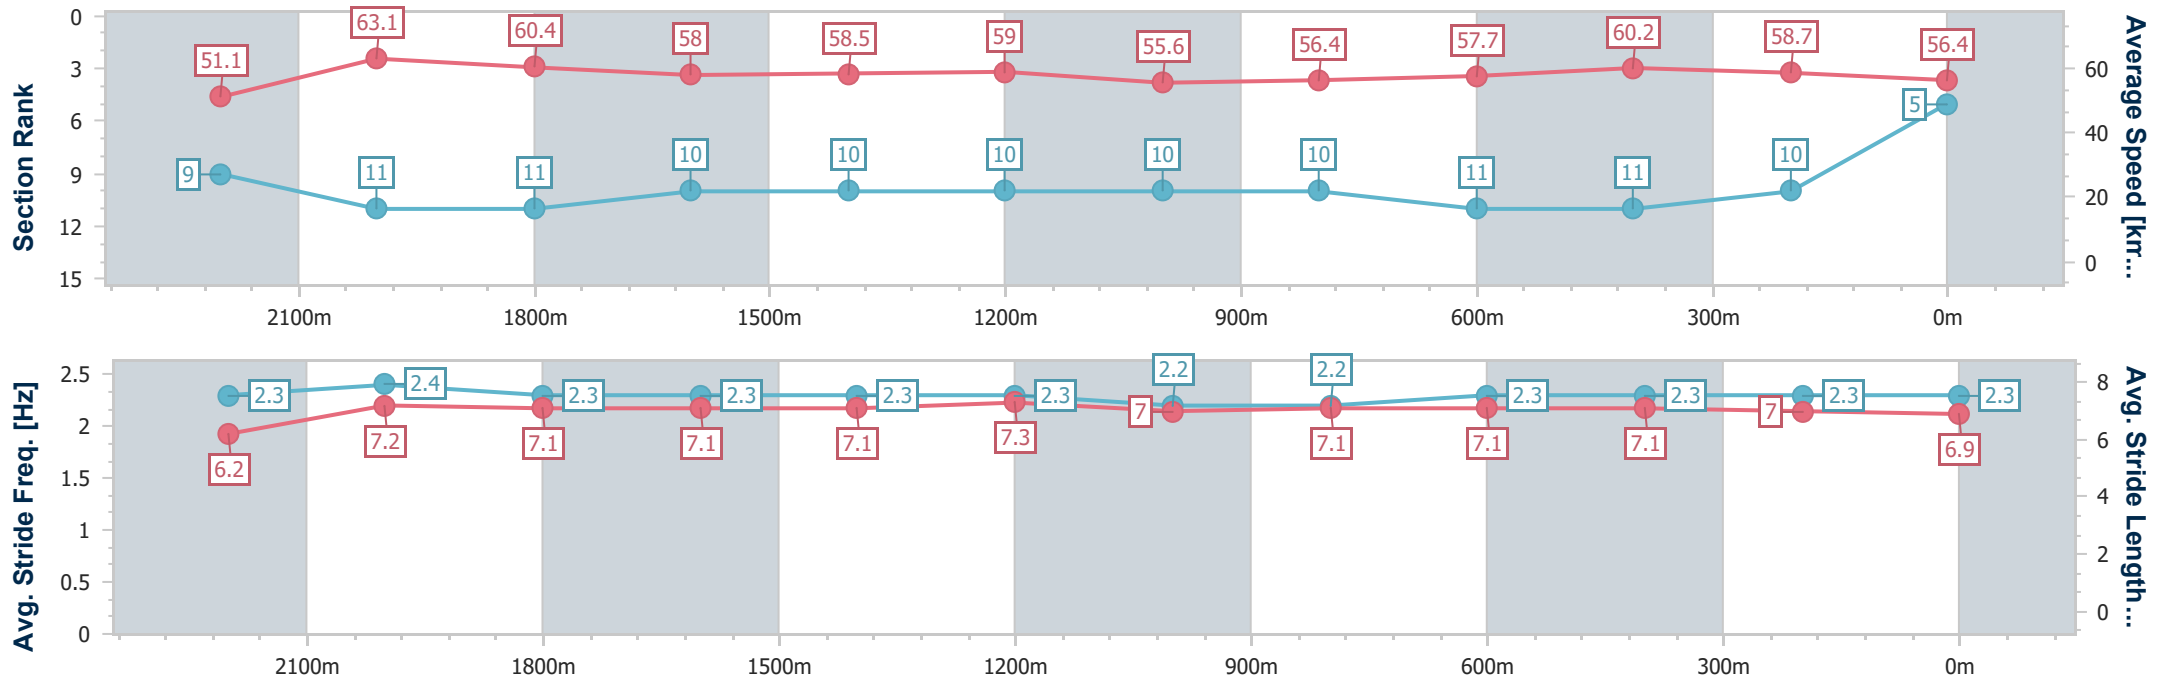

06 May 2023 - 13:43

Track Rating: Good 4, Weather: Fine, Rail Position: True

Section	Overall	2200m	2000m	1800m	1600m	1400m	1200m	1000m	800m	600m	400m	200m
Section Times	2:30.52 [4] (0:14.00)	2:16.52 [8] (0:11.24)	2:05.28 [8] (0:11.75)	1:53.53 [7] (0:12.47)	1:41.06 [7] (0:12.45)	1:28.61 [7] (0:12.40)	1:16.21 [7] (0:12.89)	1:03.32 [7] (0:12.94)	0:50.38 [7] (0:12.69)	0:37.69 [7] (0:12.17)	0:25.52 [5] (0:12.34)	0:13.18 [4] (0:13.18)
Average Speed [km/h]	51.4	64.0	61.6	57.7	57.8	58.2	55.9	55.5	56.9	60.1	58.3	54.7
Top Speed [km/h]	63.7	66.2	65.9	59.4	58.9	60.7	56.7	56.5	58.8	62.5	60.9	56.5
Avg. Dist. to Rail [m]	7.0	3.4	1.2	0.2	0.4	0.8	0.9	0.5	0.4	2.7	3.3	3.7
Avg. Stride Freq. [Hz]	2.3	2.4	2.3	2.2	2.2	2.2	2.1	2.1	2.2	2.3	2.2	2.2
Avg. Stride Length [m]	6.2	7.3	7.3	7.2	7.4	7.2	7.2	7.2	7.1	7.2	7.2	7.0

- [] Ranking at each section and finish
- .-.- No data available at this section
- NA No data available

Horse/Jockey Name	The Driller
Final Rank	5
Fastest Section Time (Section)	0:11.42 (2200m)
Top Speed [km/h] (Section)	64.4 (2200m)
Race State	Finished

06 May 2023 - 13:43

Track Rating: Good 4, Weather: Fine, Rail Position: True

Section	Overall	2200m	2000m	1800m	1600m	1400m	1200m	1000m	800m	600m	400m	200m
Section Times	2:30.54 [5] (0:14.12)	2:16.42 [9] (0:11.42)	2:05.00 [11] (0:11.97)	1:53.03 [11] (0:12.55)	1:40.48 [10] (0:12.43)	1:28.05 [10] (0:12.25)	1:15.80 [10] (0:12.97)	1:02.83 [10] (0:12.80)	0:50.03 [10] (0:12.63)	0:37.40 [11] (0:12.40)	0:25.00 [11] (0:12.25)	0:12.75 [10] (0:12.75)
Average Speed [km/h]	51.1	63.1	60.4	58.0	58.5	59.0	55.6	56.4	57.7	60.2	58.7	56.4
Top Speed [km/h]	63.1	64.4	62.1	58.7	59.6	59.4	58.4	57.7	61.0	61.3	60.8	58.3
Avg. Dist. to Rail [m]	11.8	4.2	1.9	1.8	2.3	1.6	1.3	0.9	2.1	5.8	4.5	5.2
Avg. Stride Freq. [Hz]	2.3	2.4	2.3	2.3	2.3	2.3	2.2	2.2	2.3	2.3	2.3	2.3
Avg. Stride Length [m]	6.2	7.2	7.1	7.1	7.1	7.3	7.0	7.1	7.1	7.1	7.0	6.9