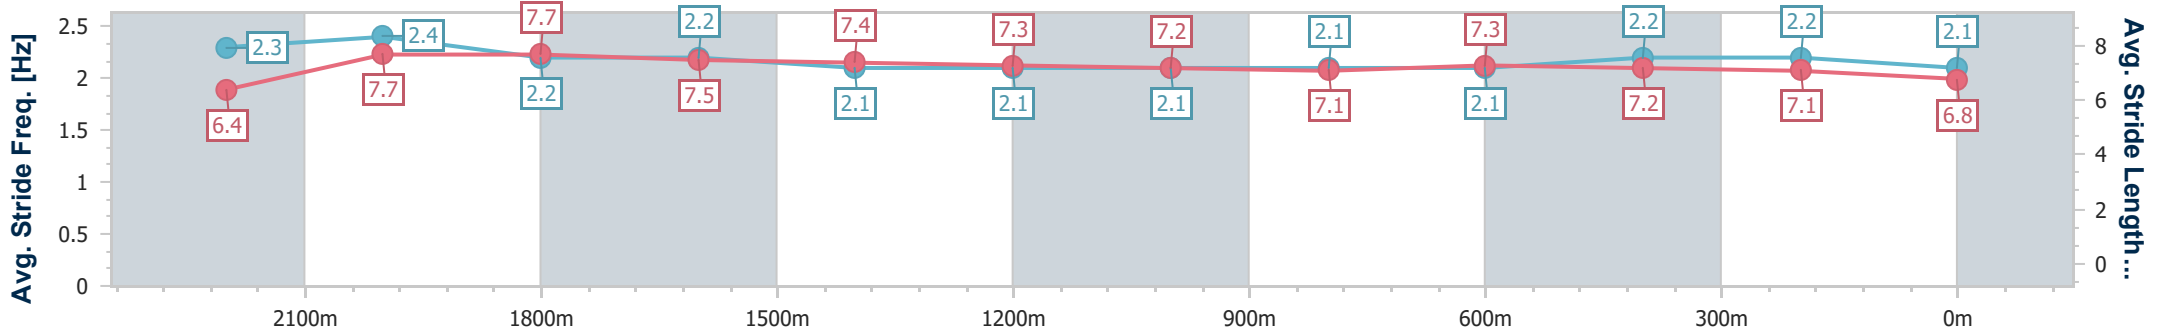

Sunshine Coast QLD Professional

Race 2: THANK YOU SCTC BENCHMARK 78 Handicap - 2400m

06 May 2023 - 13:43

Track Rating: Good 4, Weather: Fine, Rail Position: True

Section	Overall	2200m	2000m	1800m	1600m	1400m	1200m	1000m	800m	600m	400m	200m
Section Times	2:31.16 [9] (0:13.62)	2:17.54 [1] (0:10.92)	2:06.62 [1] (0:11.66)	1:54.96 [1] (0:12.37)	1:42.59 [1] (0:12.38)	1:30.21 [1] (0:12.41)	1:17.80 [1] (0:12.88)	1:04.92 [1] (0:12.99)	0:51.93 [1] (0:12.80)	0:39.13 [1] (0:12.44)	0:26.69 [1] (0:12.76)	0:13.93 [2] (0:13.93)
Average Speed [km/h]	52.8	66.0	61.9	58.5	58.3	58.3	56.0	55.7	56.7	58.1	56.4	51.7
Top Speed [km/h]	65.7	66.9	65.0	59.8	59.8	59.8	56.7	56.1	58.0	58.8	58.1	54.8
Avg. Dist. to Rail [m]	8.5	6.4	1.7	0.7	1.4	2.2	2.3	2.2	1.2	0.4	1.0	1.3
Avg. Stride Freq. [Hz]	2.3	2.4	2.2	2.2	2.1	2.1	2.1	2.1	2.1	2.2	2.2	2.1
Avg. Stride Length [m]	6.4	7.7	7.7	7.5	7.4	7.3	7.2	7.1	7.3	7.2	7.1	6.8

- [] Ranking at each section and finish
- .-.- No data available at this section
- NA No data available

Horse/Jockey Name	Contribution
Final Rank	10
Fastest Section Time (Section)	0:11.24 (2200m)
Top Speed [km/h] (Section)	65.1 (2200m)
Race State	Finished