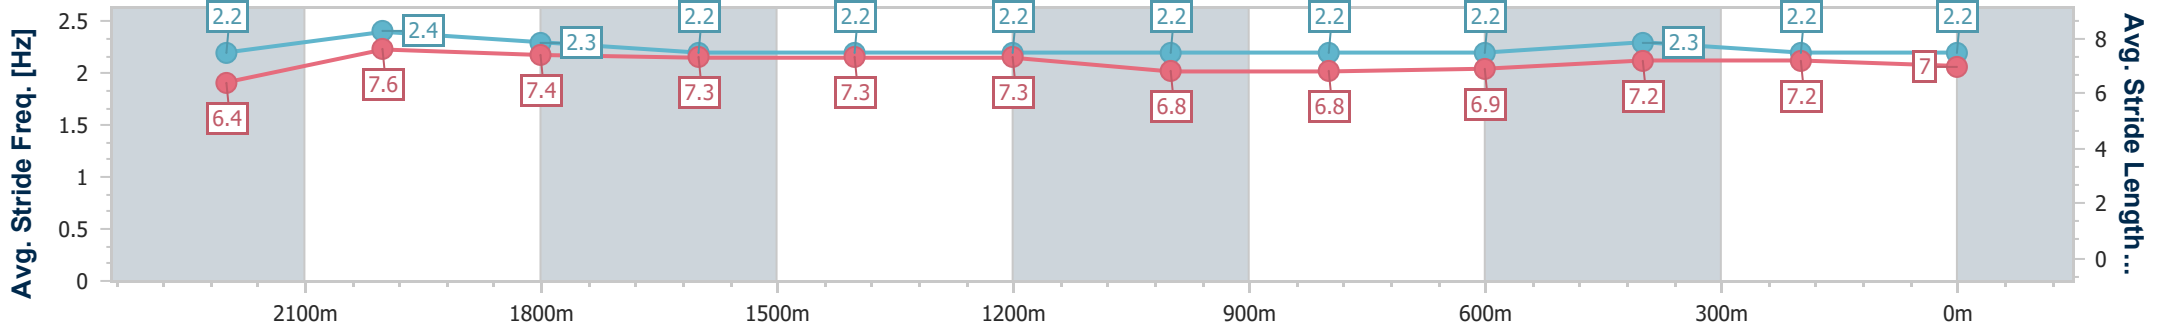

Sunshine Coast QLD Professional

Race 2: THANK YOU SCTC BENCHMARK 78 Handicap - 2400m

06 May 2023 - 13:43

Track Rating: Good 4, Weather: Fine, Rail Position: True

Section	Overall	2200m	2000m	1800m	1600m	1400m	1200m	1000m	800m	600m	400m	200m
Section Times	2:30.70 [6] (0:14.31)	2:16.39 [11] (0:11.19)	2:05.20 [10] (0:11.79)	1:53.41 [9] (0:12.54)	1:40.87 [8] (0:12.48)	1:28.39 [8] (0:12.23)	1:16.16 [9] (0:12.96)	1:03.20 [9] (0:12.89)	0:50.31 [9] (0:12.67)	0:37.64 [10] (0:12.24)	0:25.40 [8] (0:12.37)	0:13.03 [6] (0:13.03)
Average Speed [km/h]	50.4	64.3	61.1	58.0	57.9	59.1	55.7	56.1	57.4	59.3	58.2	55.2
Top Speed [km/h]	66.1	66.1	63.0	59.3	59.3	61.7	57.2	57.1	59.1	59.7	59.4	56.5
Avg. Dist. to Rail [m]	4.6	0.5	0.6	1.5	1.2	1.7	2.3	2.2	1.6	1.3	2.0	4.4
Avg. Stride Freq. [Hz]	2.2	2.4	2.3	2.2	2.2	2.2	2.2	2.2	2.2	2.3	2.2	2.2
Avg. Stride Length [m]	6.4	7.6	7.4	7.3	7.3	7.3	6.8	6.8	6.9	7.2	7.2	7.0