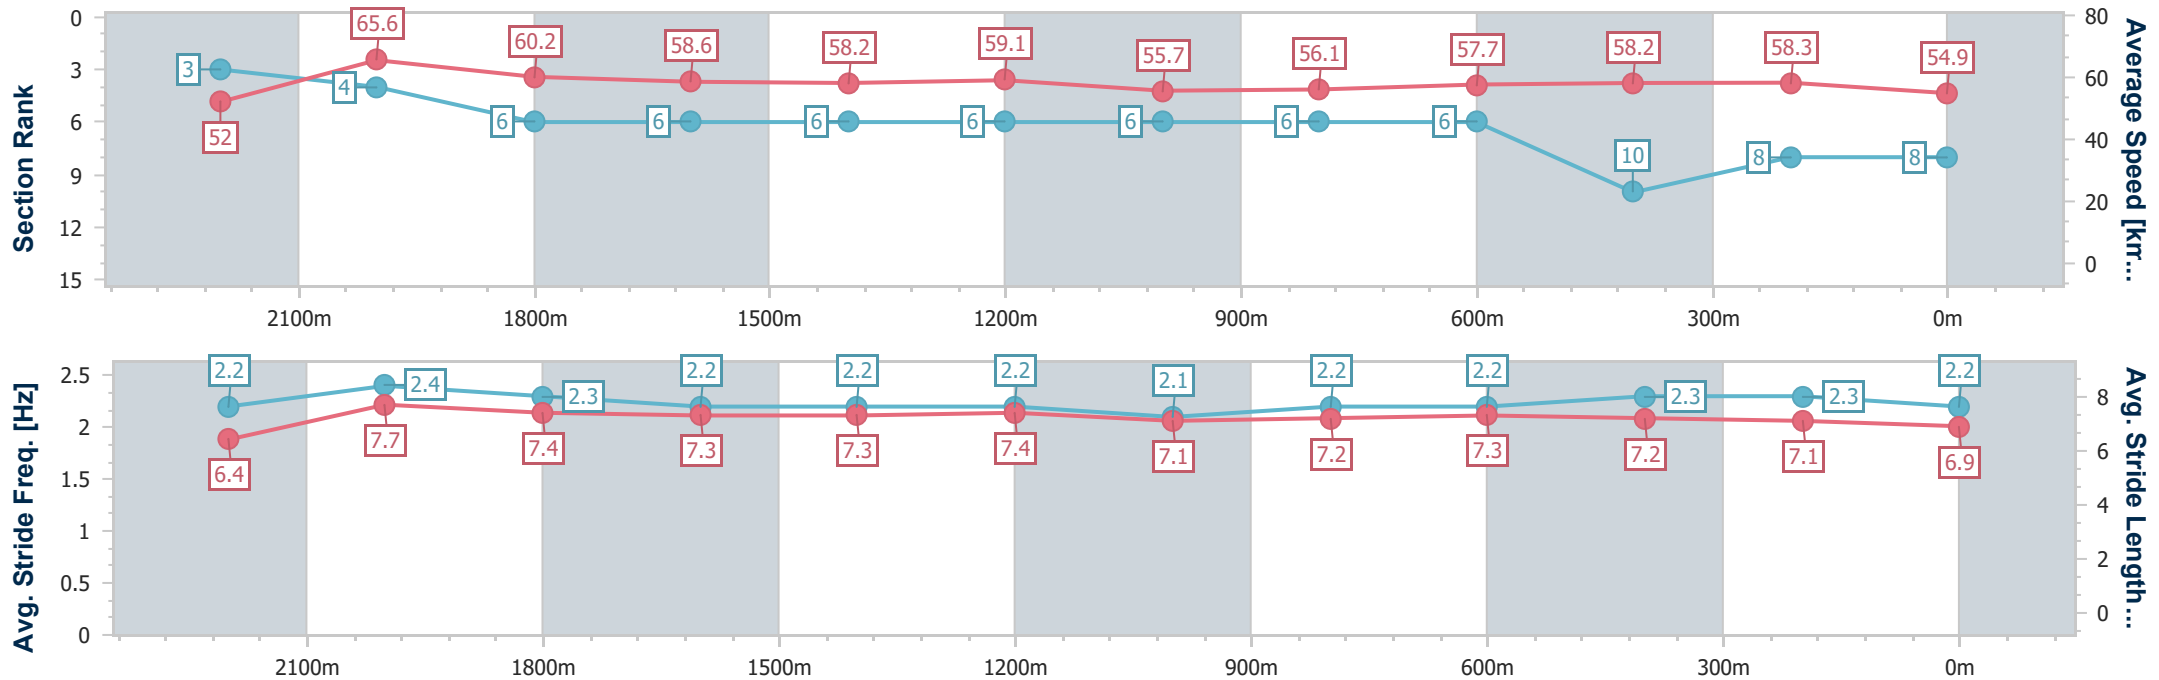

- [] Ranking at each section and finish
- .-.- No data available at this section
- NA No data available

Horse/Jockey Name	Youthfull
Final Rank	8
Fastest Section Time (Section)	0:10.97 (2200m)
Top Speed [km/h] (Section)	66.4 (2200m)
Race State	Finished

Sunshine Coast QLD Professional

Race 2: THANK YOU SCTC BENCHMARK 78 Handicap - 2400m

06 May 2023 - 13:43

Track Rating: Good 4, Weather: Fine, Rail Position: True

Section	Overall	2200m	2000m	1800m	1600m	1400m	1200m	1000m	800m	600m	400m	200m
Section Times	2:30.91 [8] (0:13.85)	2:17.06 [3] (0:10.97)	2:06.09 [4] (0:12.06)	1:54.03 [6] (0:12.43)	1:41.60 [6] (0:12.52)	1:29.08 [6] (0:12.26)	1:16.82 [6] (0:12.99)	1:03.83 [6] (0:12.92)	0:50.91 [6] (0:12.75)	0:38.16 [6] (0:12.70)	0:25.46 [10] (0:12.36)	0:13.10 [8] (0:13.10)
Average Speed [km/h]	52.0	65.6	60.2	58.6	58.2	59.1	55.7	56.1	57.7	58.2	58.3	54.9
Top Speed [km/h]	65.3	66.4	64.4	61.8	59.9	60.3	56.5	56.9	59.2	59.1	58.9	57.1
Avg. Dist. to Rail [m]	10.5	7.0	2.5	2.1	2.8	3.1	3.4	3.6	3.5	4.4	6.3	7.8
Avg. Stride Freq. [Hz]	2.2	2.4	2.3	2.2	2.2	2.2	2.1	2.2	2.2	2.3	2.3	2.2
Avg. Stride Length [m]	6.4	7.7	7.4	7.3	7.3	7.4	7.1	7.2	7.3	7.2	7.1	6.9

- [] Ranking at each section and finish
- .-.- No data available at this section
- NA No data available

Horse/Jockey Name	Applications
Final Rank	9
Fastest Section Time (Section)	0:10.92 (2200m)
Top Speed [km/h] (Section)	66.9 (2200m)
Race State	Finished