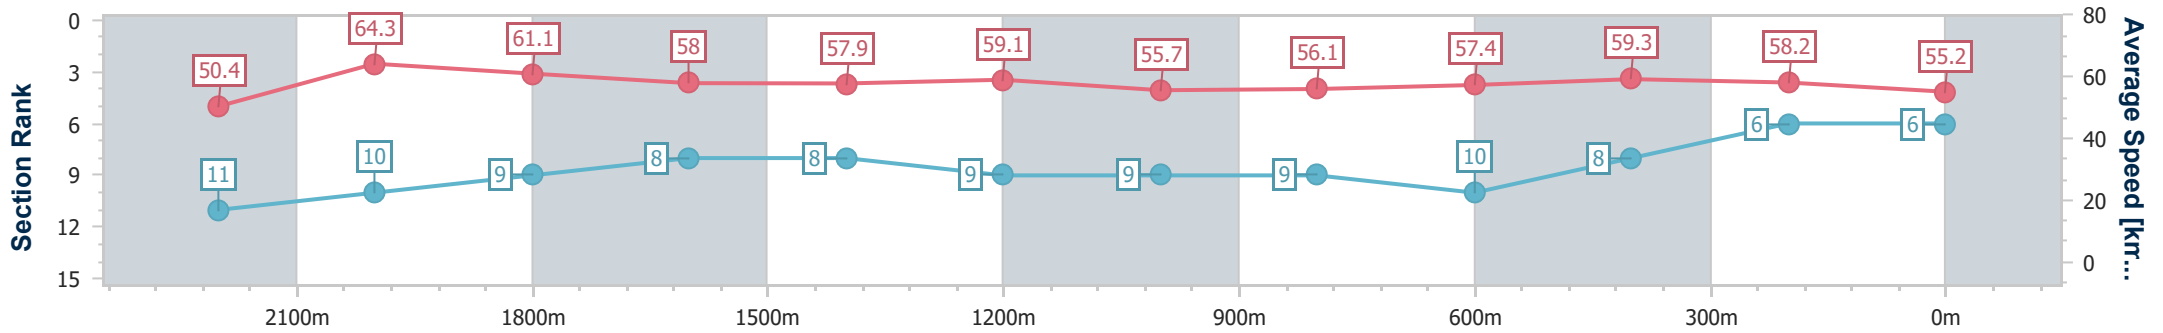

Sunshine Coast QLD Professional

Race 2: THANK YOU SCTC BENCHMARK 78 Handicap - 2400m

06 May 2023 - 13:43

Track Rating: Good 4, Weather: Fine, Rail Position: True

Section	Overall	2200m	2000m	1800m	1600m	1400m	1200m	1000m	800m	600m	400m	200m
Section Times	2:30.70 [6] (0:14.31)	2:16.39 [11] (0:11.19)	2:05.20 [10] (0:11.79)	1:53.41 [9] (0:12.54)	1:40.87 [8] (0:12.48)	1:28.39 [8] (0:12.23)	1:16.16 [9] (0:12.96)	1:03.20 [9] (0:12.89)	0:50.31 [9] (0:12.67)	0:37.64 [10] (0:12.24)	0:25.40 [8] (0:12.37)	0:13.03 [6] (0:13.03)
Average Speed [km/h]	50.4	64.3	61.1	58.0	57.9	59.1	55.7	56.1	57.4	59.3	58.2	55.2
Top Speed [km/h]	66.1	66.1	63.0	59.3	59.3	61.7	57.2	57.1	59.1	59.7	59.4	56.5
Avg. Dist. to Rail [m]	4.6	0.5	0.6	1.5	1.2	1.7	2.3	2.2	1.6	1.3	2.0	4.4
Avg. Stride Freq. [Hz]	2.2	2.4	2.3	2.2	2.2	2.2	2.2	2.2	2.2	2.3	2.2	2.2
Avg. Stride Length [m]	6.4	7.6	7.4	7.3	7.3	7.3	6.8	6.8	6.9	7.2	7.2	7.0