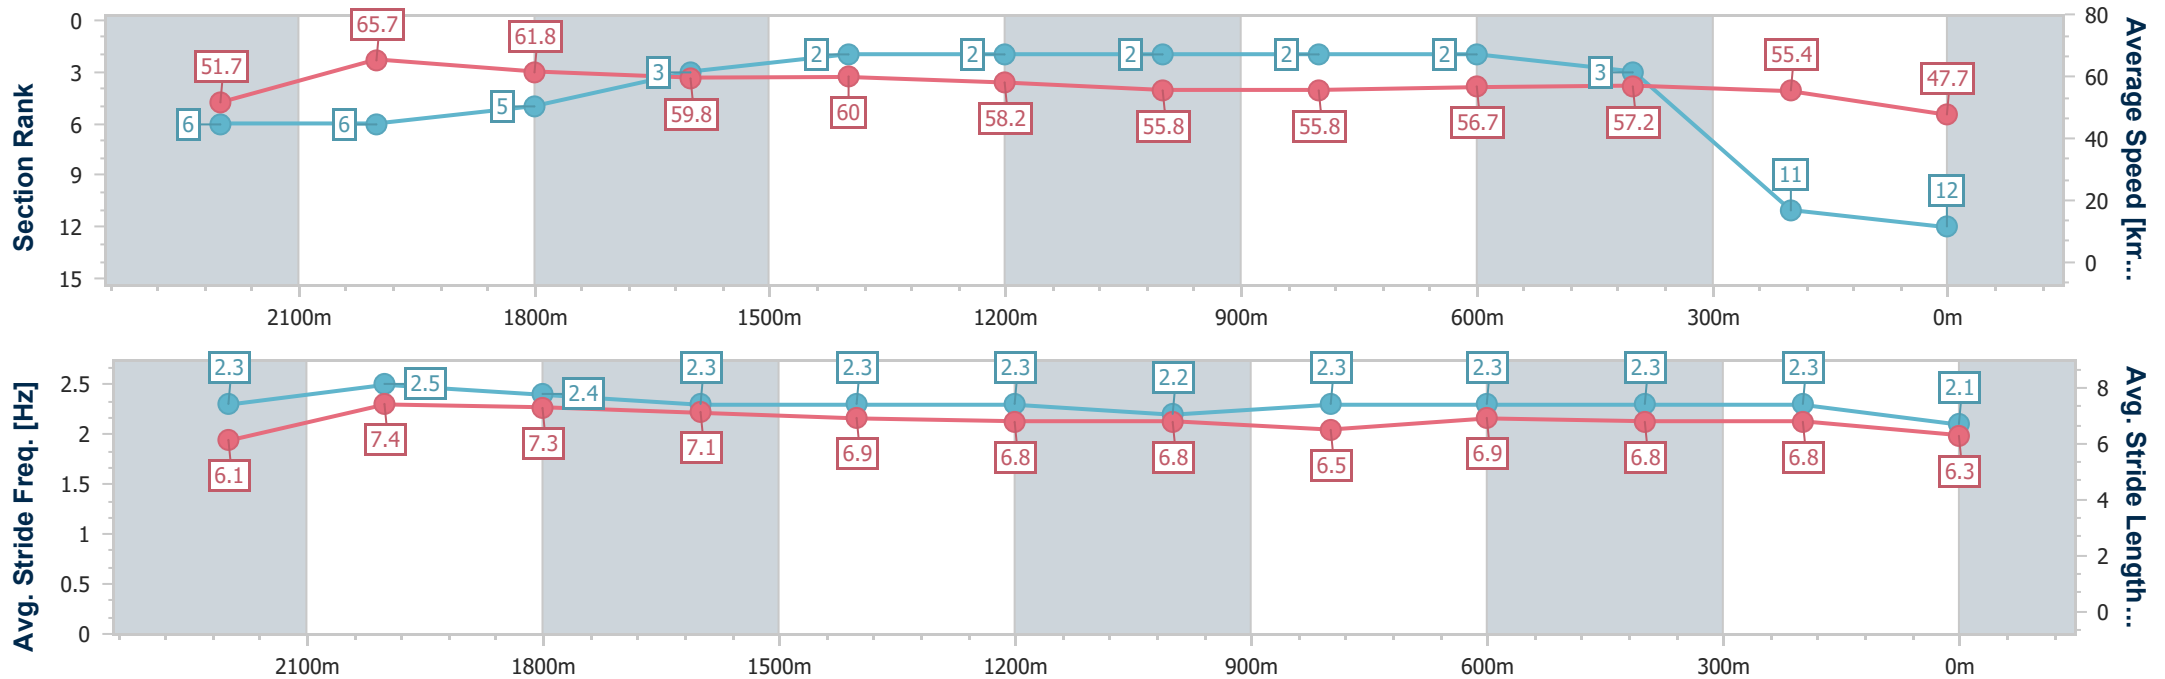

- [] Ranking at each section and finish
- .-.- No data available at this section
- NA No data available

Horse/Jockey Name	Honorable Spirit
Final Rank	12
Fastest Section Time (Section)	0:10.97 (2200m)
Top Speed [km/h] (Section)	66.2 (2200m)
Race State	Finished

Sunshine Coast QLD Professional

Race 2: THANK YOU SCTC BENCHMARK 78 Handicap - 2400m

06 May 2023 - 13:43

Track Rating: Good 4, Weather: Fine, Rail Position: True

Section	Overall	2200m	2000m	1800m	1600m	1400m	1200m	1000m	800m	600m	400m	200m
Section Times	2:33.07 [12] (0:13.93)	2:19.14 [6] (0:10.97)	2:08.17 [6] (0:11.76)	1:56.41 [5] (0:12.23)	1:44.18 [3] (0:12.15)	1:32.03 [2] (0:12.46)	1:19.57 [2] (0:12.94)	1:06.63 [2] (0:12.98)	0:53.65 [2] (0:12.86)	0:40.79 [2] (0:12.66)	0:28.13 [3] (0:13.01)	0:15.12 [11] (0:15.12)
Average Speed [km/h]	51.7	65.7	61.8	59.8	60.0	58.2	55.8	55.8	56.7	57.2	55.4	47.7
Top Speed [km/h]	65.5	66.2	63.6	61.5	61.0	59.5	56.6	56.1	58.3	58.1	57.4	52.6
Avg. Dist. to Rail [m]	13.8	7.0	3.1	2.5	3.1	3.0	3.1	3.0	1.9	1.4	0.5	2.0
Avg. Stride Freq. [Hz]	2.3	2.5	2.4	2.3	2.3	2.3	2.2	2.3	2.3	2.3	2.3	2.1
Avg. Stride Length [m]	6.1	7.4	7.3	7.1	6.9	6.8	6.8	6.5	6.9	6.8	6.8	6.3

- [] Ranking at each section and finish
- .-.- No data available at this section
- NA No data available

Horse/Jockey Name	Relucent
Final Rank	13
Fastest Section Time (Section)	0:10.93 (2200m)
Top Speed [km/h] (Section)	67.2 (Overall)
Race State	Finished