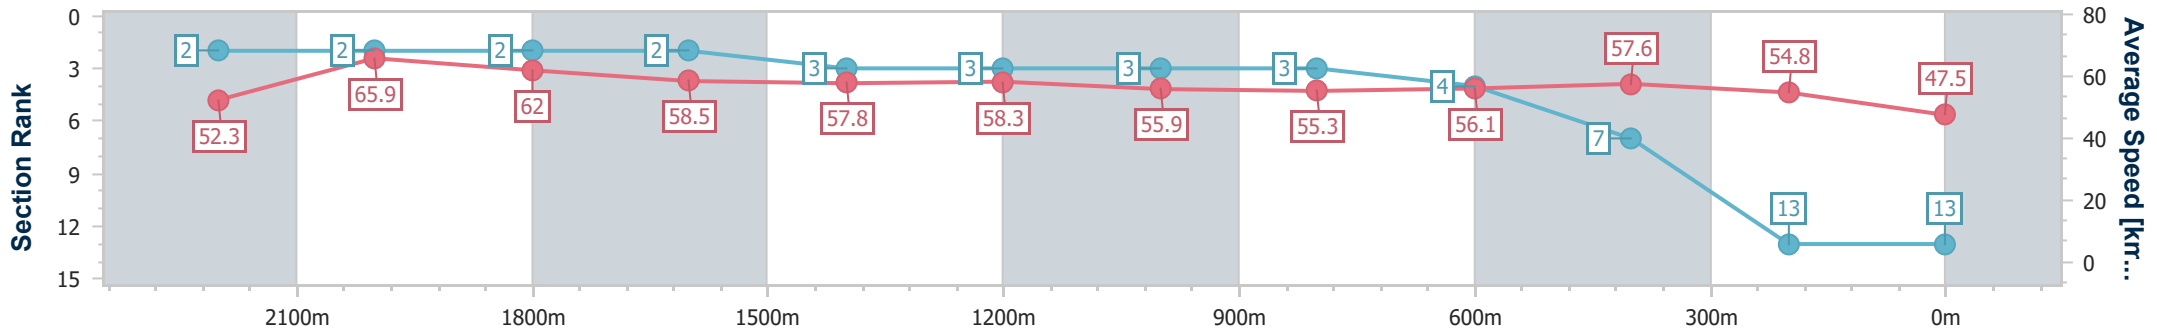

- [] Ranking at each section and finish
- .-.- No data available at this section
- NA No data available

Horse/Jockey Name	Relucent
Final Rank	13
Fastest Section Time (Section)	0:10.93 (2200m)
Top Speed [km/h] (Section)	67.2 (Overall)
Race State	Finished

Sunshine Coast QLD Professional

Race 2: THANK YOU SCTC BENCHMARK 78 Handicap - 2400m

06 May 2023 - 13:43

Track Rating: Good 4, Weather: Fine, Rail Position: True

Section	Overall	2200m	2000m	1800m	1600m	1400m	1200m	1000m	800m	600m	400m	200m
Section Times	2:33.58 [13] (0:13.77)	2:19.81 [2] (0:10.93)	2:08.88 [2] (0:11.69)	1:57.19 [2] (0:12.41)	1:44.78 [2] (0:12.55)	1:32.23 [3] (0:12.41)	1:19.82 [3] (0:12.88)	1:06.94 [3] (0:13.06)	0:53.88 [3] (0:12.93)	0:40.95 [4] (0:12.66)	0:28.29 [7] (0:13.16)	0:15.13 [13] (0:15.13)
Average Speed [km/h]	52.3	65.9	62.0	58.5	57.8	58.3	55.9	55.3	56.1	57.6	54.8	47.5
Top Speed [km/h]	67.2	67.1	64.8	59.4	59.2	59.4	56.6	55.9	57.8	58.4	57.3	52.7
Avg. Dist. to Rail [m]	10.7	7.1	2.3	1.2	2.2	1.8	1.4	1.3	1.4	1.9	1.5	2.4
Avg. Stride Freq. [Hz]	2.2	2.4	2.3	2.3	2.2	2.2	2.2	2.2	2.2	2.3	2.2	2.1
Avg. Stride Length [m]	6.4	7.6	7.5	7.2	7.2	7.5	7.2	7.1	7.1	7.0	6.9	6.4

- [] Ranking at each section and finish
- .-.- No data available at this section
- NA No data available