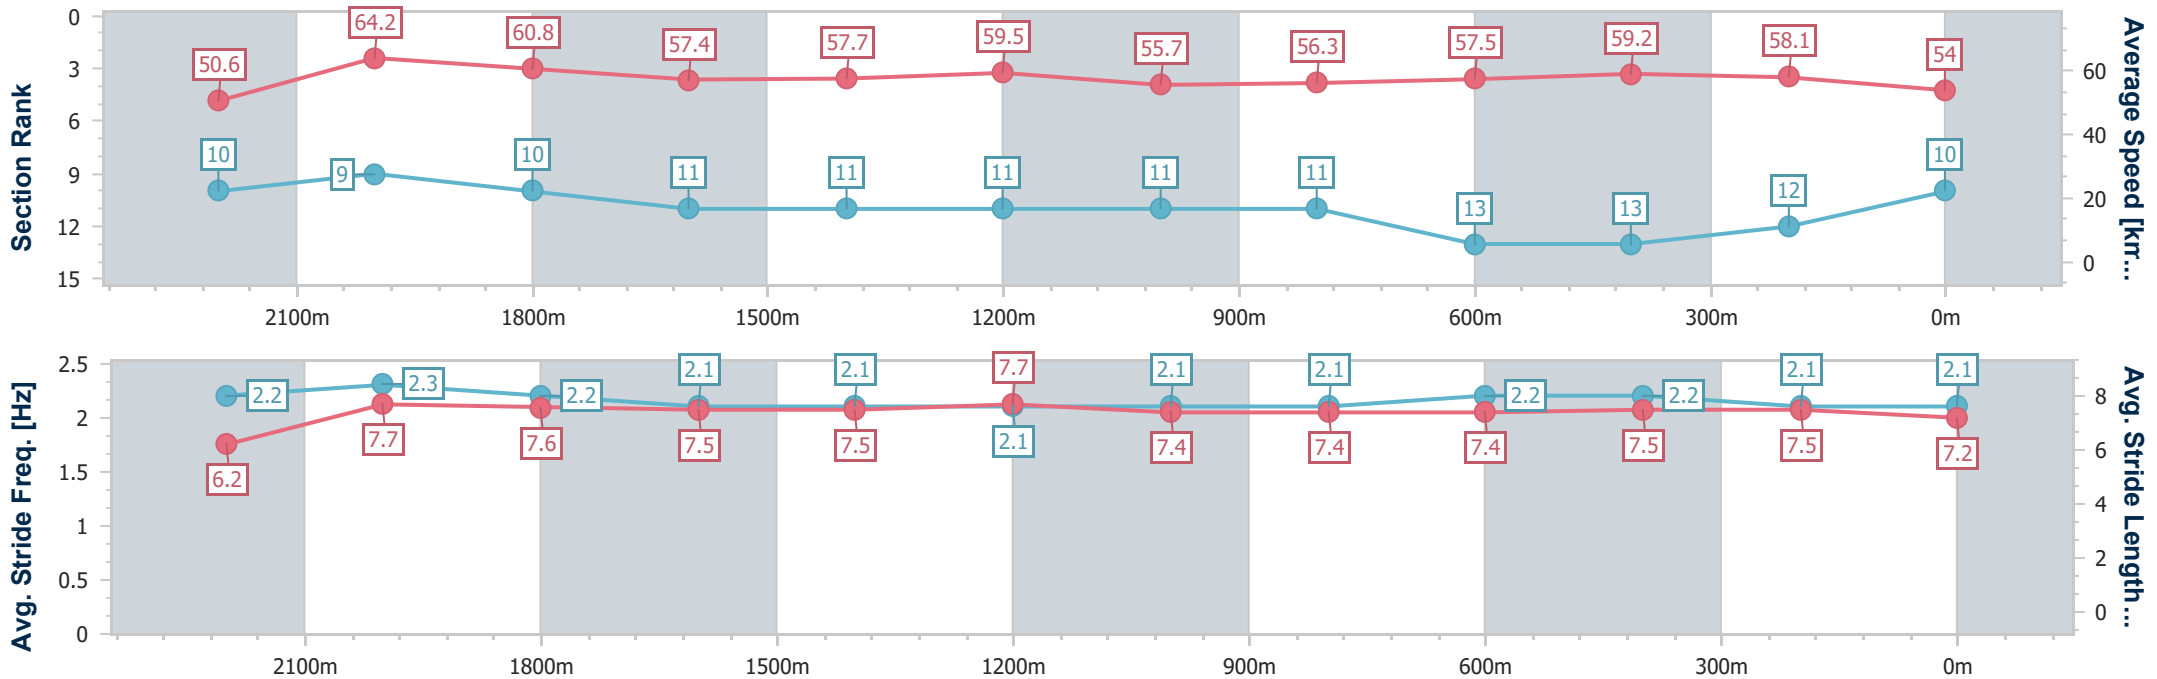

- [] Ranking at each section and finish
- .-.- No data available at this section
- NA No data available

Horse/Jockey Name	Contribution
Final Rank	10
Fastest Section Time (Section)	0:11.24 (2200m)
Top Speed [km/h] (Section)	65.1 (2200m)
Race State	Finished

Sunshine Coast QLD Professional

Race 2: THANK YOU SCTC BENCHMARK 78 Handicap - 2400m

06 May 2023 - 13:43

Track Rating: Good 4, Weather: Fine, Rail Position: True

Section	Overall	2200m	2000m	1800m	1600m	1400m	1200m	1000m	800m	600m	400m	200m
Section Times	2:31.56 [10] (0:14.24)	2:17.32 [10] (0:11.24)	2:06.08 [9] (0:11.91)	1:54.17 [10] (0:12.68)	1:41.49 [11] (0:12.59)	1:28.90 [11] (0:12.16)	1:16.74 [11] (0:12.93)	1:03.81 [11] (0:12.90)	0:50.91 [11] (0:12.67)	0:38.24 [13] (0:12.48)	0:25.76 [13] (0:12.40)	0:13.36 [12] (0:13.36)
Average Speed [km/h]	50.6	64.2	60.8	57.4	57.7	59.5	55.7	56.3	57.5	59.2	58.1	54.0
Top Speed [km/h]	64.6	65.1	64.0	58.3	58.4	60.6	58.3	57.2	59.1	60.8	59.5	56.5
Avg. Dist. to Rail [m]	9.9	1.7	1.8	2.0	2.4	2.3	2.4	3.0	2.2	4.2	4.4	6.6
Avg. Stride Freq. [Hz]	2.2	2.3	2.2	2.1	2.1	2.1	2.1	2.1	2.2	2.2	2.1	2.1
Avg. Stride Length [m]	6.2	7.7	7.6	7.5	7.5	7.7	7.4	7.4	7.4	7.5	7.5	7.2

- [] Ranking at each section and finish
- .-.- No data available at this section
- NA No data available

Horse/Jockey Name	Clyde
Final Rank	11
Fastest Section Time (Section)	0:10.95 (2200m)
Top Speed [km/h] (Section)	66.4 (2200m)
Race State	Finished