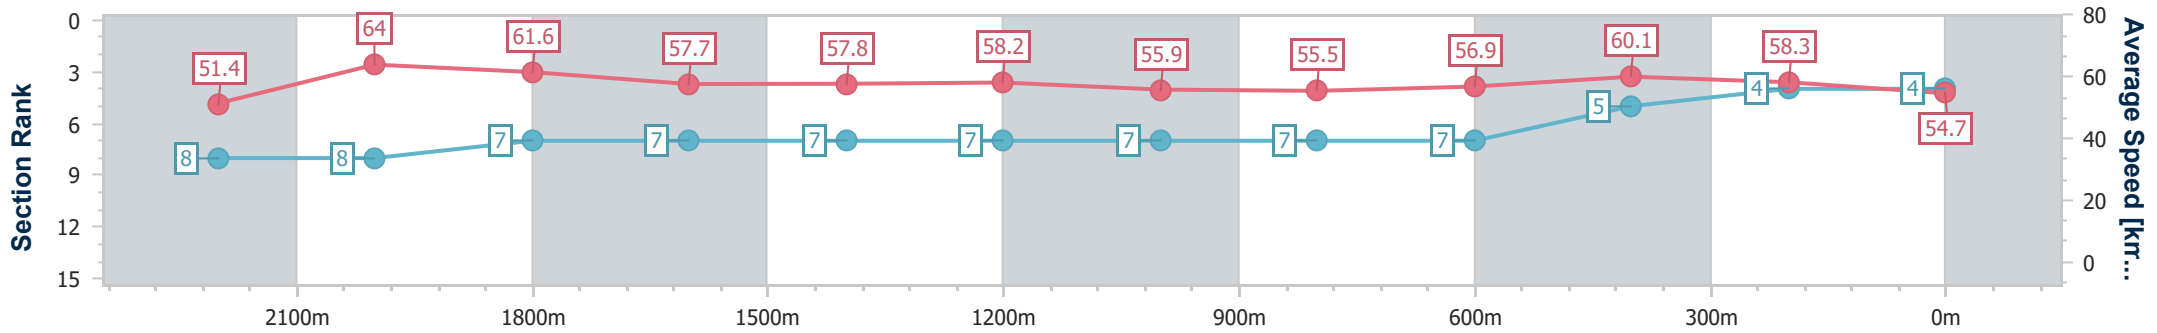

- [] Ranking at each section and finish
- .-.- No data available at this section
- NA No data available

Horse/Jockey Name	Gambu
Final Rank	4
Fastest Section Time (Section)	0:11.24 (2200m)
Top Speed [km/h] (Section)	66.2 (2200m)
Race State	Finished

06 May 2023 - 13:43

Track Rating: Good 4, Weather: Fine, Rail Position: True

Section	Overall	2200m	2000m	1800m	1600m	1400m	1200m	1000m	800m	600m	400m	200m
Section Times	2:30.52 [4] (0:14.00)	2:16.52 [8] (0:11.24)	2:05.28 [8] (0:11.75)	1:53.53 [7] (0:12.47)	1:41.06 [7] (0:12.45)	1:28.61 [7] (0:12.40)	1:16.21 [7] (0:12.89)	1:03.32 [7] (0:12.94)	0:50.38 [7] (0:12.69)	0:37.69 [7] (0:12.17)	0:25.52 [5] (0:12.34)	0:13.18 [4] (0:13.18)
Average Speed [km/h]	51.4	64.0	61.6	57.7	57.8	58.2	55.9	55.5	56.9	60.1	58.3	54.7
Top Speed [km/h]	63.7	66.2	65.9	59.4	58.9	60.7	56.7	56.5	58.8	62.5	60.9	56.5
Avg. Dist. to Rail [m]	7.0	3.4	1.2	0.2	0.4	0.8	0.9	0.5	0.4	2.7	3.3	3.7
Avg. Stride Freq. [Hz]	2.3	2.4	2.3	2.2	2.2	2.2	2.1	2.1	2.2	2.3	2.2	2.2
Avg. Stride Length [m]	6.2	7.3	7.3	7.2	7.4	7.2	7.2	7.2	7.1	7.2	7.2	7.0