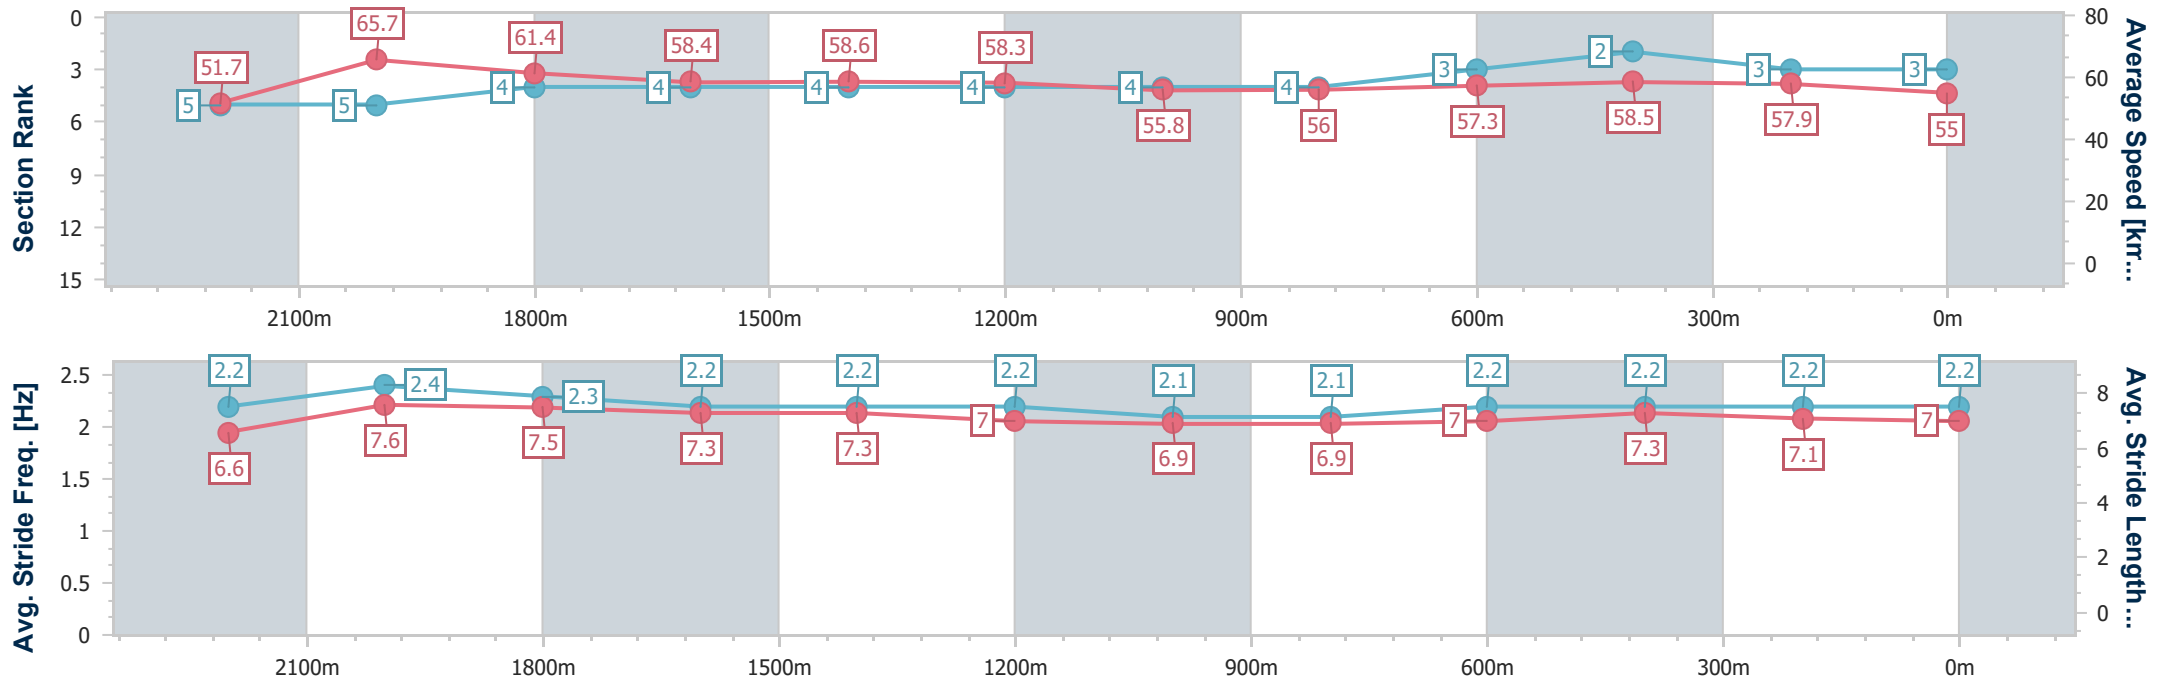

Sunshine Coast QLD Professional

Race 2: THANK YOU SCTC BENCHMARK 78 Handicap - 2400m

06 May 2023 - 13:43

Track Rating: Good 4, Weather: Fine, Rail Position: True

Section	Overall	2200m	2000m	1800m	1600m	1400m	1200m	1000m	800m	600m	400m	200m
Section Times	2:30.49 [3] (0:13.94)	2:16.55 [5] (0:10.94)	2:05.61 [5] (0:11.76)	1:53.85 [4] (0:12.38)	1:41.47 [4] (0:12.40)	1:29.07 [4] (0:12.42)	1:16.65 [4] (0:12.98)	1:03.67 [4] (0:12.94)	0:50.73 [4] (0:12.75)	0:37.98 [3] (0:12.46)	0:25.52 [2] (0:12.45)	0:13.07 [3] (0:13.07)
Average Speed [km/h]	51.7	65.7	61.4	58.4	58.6	58.3	55.8	56.0	57.3	58.5	57.9	55.0
Top Speed [km/h]	64.8	66.5	65.9	59.8	60.7	60.5	56.5	56.5	58.4	59.5	59.4	57.1
Avg. Dist. to Rail [m]	3.9	1.5	0.7	1.0	2.4	2.9	3.2	3.0	2.6	2.0	3.1	2.8
Avg. Stride Freq. [Hz]	2.2	2.4	2.3	2.2	2.2	2.2	2.1	2.1	2.2	2.2	2.2	2.2
Avg. Stride Length [m]	6.6	7.6	7.5	7.3	7.3	7.0	6.9	6.9	7.0	7.3	7.1	7.0

06 May 2023 - 13:43

Track Rating: Good 4, Weather: Fine, Rail Position: True

Section	Overall	2200m	2000m	1800m	1600m	1400m	1200m	1000m	800m	600m	400m	200m
Section Times	2:30.52 [4] (0:14.00)	2:16.52 [8] (0:11.24)	2:05.28 [8] (0:11.75)	1:53.53 [7] (0:12.47)	1:41.06 [7] (0:12.45)	1:28.61 [7] (0:12.40)	1:16.21 [7] (0:12.89)	1:03.32 [7] (0:12.94)	0:50.38 [7] (0:12.69)	0:37.69 [7] (0:12.17)	0:25.52 [5] (0:12.34)	0:13.18 [4] (0:13.18)
Average Speed [km/h]	51.4	64.0	61.6	57.7	57.8	58.2	55.9	55.5	56.9	60.1	58.3	54.7
Top Speed [km/h]	63.7	66.2	65.9	59.4	58.9	60.7	56.7	56.5	58.8	62.5	60.9	56.5
Avg. Dist. to Rail [m]	7.0	3.4	1.2	0.2	0.4	0.8	0.9	0.5	0.4	2.7	3.3	3.7
Avg. Stride Freq. [Hz]	2.3	2.4	2.3	2.2	2.2	2.2	2.1	2.1	2.2	2.3	2.2	2.2
Avg. Stride Length [m]	6.2	7.3	7.3	7.2	7.4	7.2	7.2	7.2	7.1	7.2	7.2	7.0