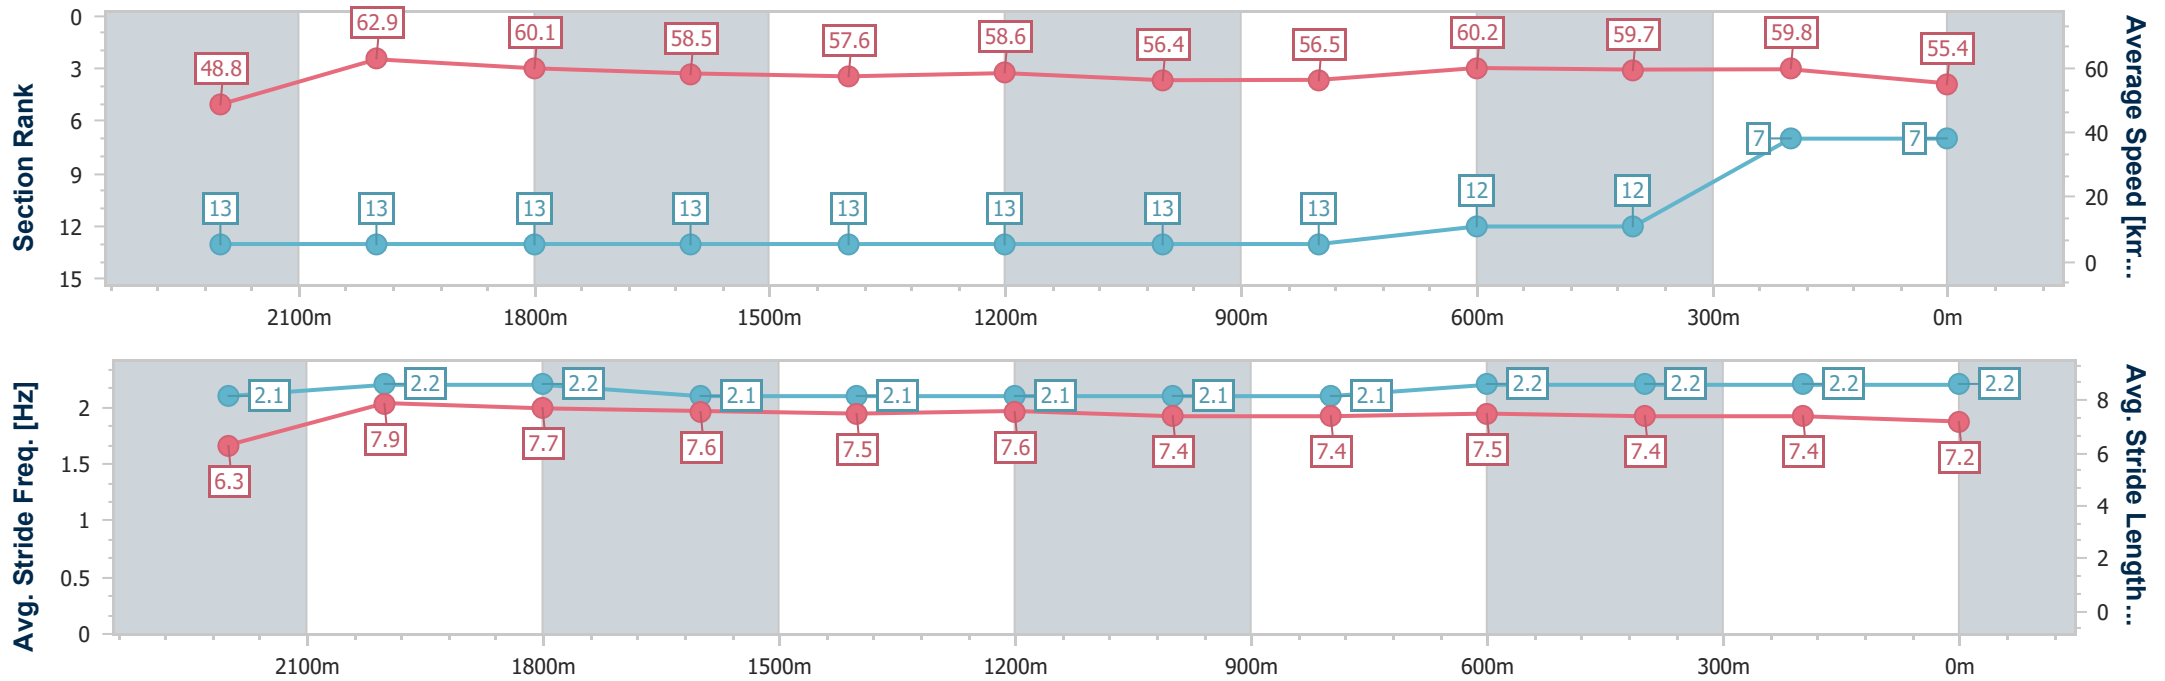

Sunshine Coast QLD Professional

Race 2: THANK YOU SCTC BENCHMARK 78 Handicap - 2400m

06 May 2023 - 13:43

Track Rating: Good 4, Weather: Fine, Rail Position: True

Section	Overall	2200m	2000m	1800m	1600m	1400m	1200m	1000m	800m	600m	400m	200m
Section Times	2:30.79 [7] (0:14.76)	2:16.03 [13] (0:11.45)	2:04.58 [13] (0:12.07)	1:52.51 [13] (0:12.41)	1:40.10 [13] (0:12.58)	1:27.52 [13] (0:12.33)	1:15.19 [13] (0:12.78)	1:02.41 [13] (0:12.79)	0:49.62 [13] (0:12.09)	0:37.53 [12] (0:12.47)	0:25.06 [12] (0:12.06)	0:13.00 [7] (0:13.00)
Average Speed [km/h]	48.8	62.9	60.1	58.5	57.6	58.6	56.4	56.5	60.2	59.7	59.8	55.4
Top Speed [km/h]	64.1	63.9	61.4	59.9	58.6	60.1	59.5	59.5	61.9	60.4	60.8	58.1
Avg. Dist. to Rail [m]	5.1	3.8	2.8	1.3	1.8	1.8	1.7	1.7	1.9	5.7	6.8	8.1
Avg. Stride Freq. [Hz]	2.1	2.2	2.2	2.1	2.1	2.1	2.1	2.1	2.2	2.2	2.2	2.2
Avg. Stride Length [m]	6.3	7.9	7.7	7.6	7.5	7.6	7.4	7.4	7.5	7.4	7.4	7.2

- [] Ranking at each section and finish
- .-.- No data available at this section
- NA No data available

Horse/Jockey Name	Youthfull
Final Rank	8
Fastest Section Time (Section)	0:10.97 (2200m)
Top Speed [km/h] (Section)	66.4 (2200m)
Race State	Finished