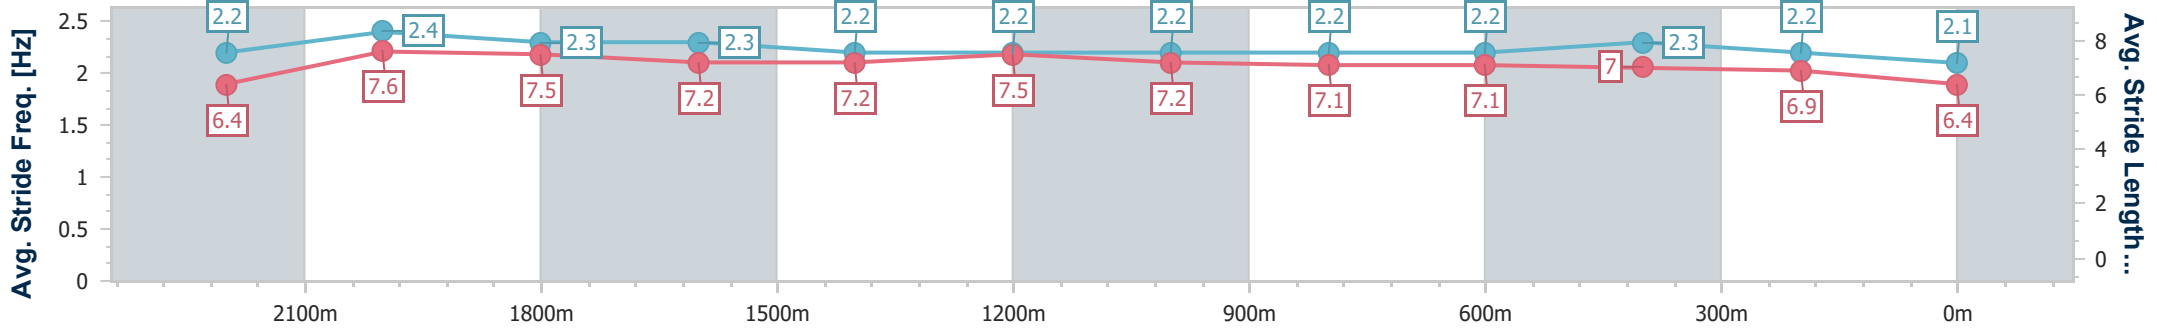

- [] Ranking at each section and finish
- .-.- No data available at this section
- NA No data available

Horse/Jockey Name	Relucent
Final Rank	13
Fastest Section Time (Section)	0:10.93 (2200m)
Top Speed [km/h] (Section)	67.2 (Overall)
Race State	Finished

Sunshine Coast QLD Professional

Race 2: THANK YOU SCTC BENCHMARK 78 Handicap - 2400m

06 May 2023 - 13:43

Track Rating: Good 4, Weather: Fine, Rail Position: True

Section	Overall	2200m	2000m	1800m	1600m	1400m	1200m	1000m	800m	600m	400m	200m
Section Times	2:33.58 [13] (0:13.77)	2:19.81 [2] (0:10.93)	2:08.88 [2] (0:11.69)	1:57.19 [2] (0:12.41)	1:44.78 [2] (0:12.55)	1:32.23 [3] (0:12.41)	1:19.82 [3] (0:12.88)	1:06.94 [3] (0:13.06)	0:53.88 [3] (0:12.93)	0:40.95 [4] (0:12.66)	0:28.29 [7] (0:13.16)	0:15.13 [13] (0:15.13)
Average Speed [km/h]	52.3	65.9	62.0	58.5	57.8	58.3	55.9	55.3	56.1	57.6	54.8	47.5
Top Speed [km/h]	67.2	67.1	64.8	59.4	59.2	59.4	56.6	55.9	57.8	58.4	57.3	52.7
Avg. Dist. to Rail [m]	10.7	7.1	2.3	1.2	2.2	1.8	1.4	1.3	1.4	1.9	1.5	2.4
Avg. Stride Freq. [Hz]	2.2	2.4	2.3	2.3	2.2	2.2	2.2	2.2	2.2	2.3	2.2	2.1
Avg. Stride Length [m]	6.4	7.6	7.5	7.2	7.2	7.5	7.2	7.1	7.1	7.0	6.9	6.4

- [] Ranking at each section and finish
- .-.- No data available at this section
- NA No data available