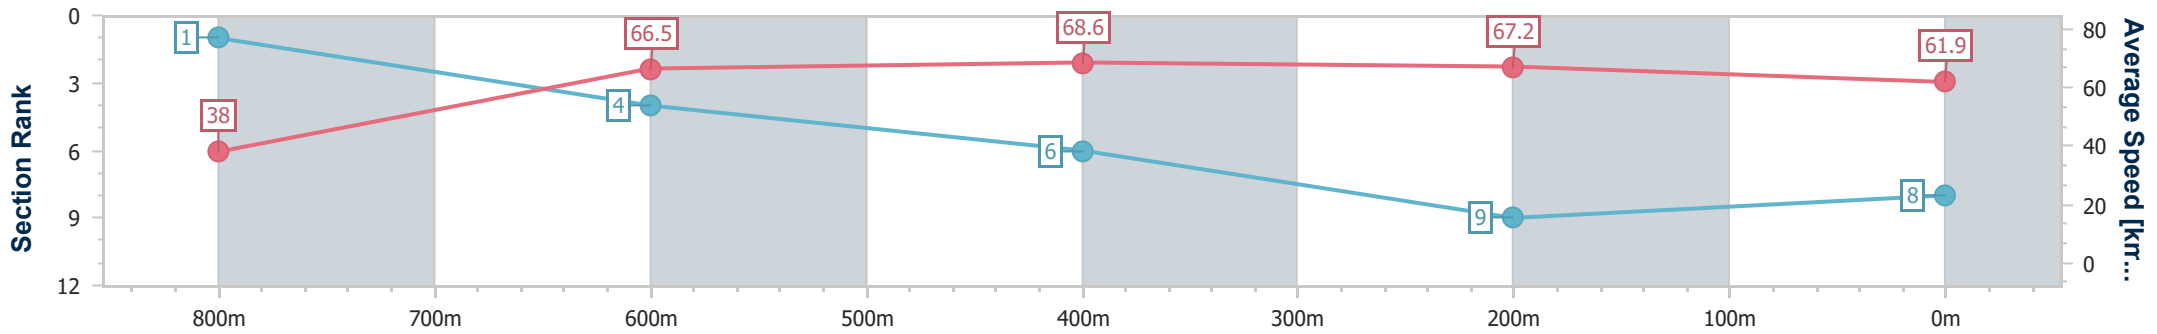

- [] Ranking at each section and finish
- .-.- No data available at this section
- NA No data available

Horse/Jockey Name	Spirit Princess
Final Rank	8
Fastest Section Time (Section)	0:04.75 (Overall)
Top Speed [km/h] (Section)	69.2 (600m)
Race State	Finished

Sunshine Coast QLD Professional

Race 1: XXXX BAT OUT OF HELL - 850m

06 May 2023 - 13:12

Track Rating: Good 4, Weather: Fine, Rail Position: True

Section	Overall	800m	600m	400m	200m
Section Times	0:48.66 [8] (0:04.75)	0:43.91 [1] (0:10.93)	0:32.98 [4] (0:10.62)	0:22.36 [6] (0:10.71)	0:11.65 [9] (0:11.65)
Average Speed [km/h]	38.0	66.5	68.6	67.2	61.9
Top Speed [km/h]	58.9	68.7	69.2	69.2	64.9
Avg. Dist. to Rail [m]	13.7	7.7	1.9	2.6	3.2
Avg. Stride Freq. [Hz]	2.2	2.5	2.5	2.4	2.3
Avg. Stride Length [m]	4.6	7.4	7.5	7.7	7.3

- [] Ranking at each section and finish
- .-.- No data available at this section
- NA No data available

Horse/Jockey Name	Belistic Man
Final Rank	9
Fastest Section Time (Section)	0:05.09 (Overall)
Top Speed [km/h] (Section)	70.7 (600m)
Race State	Finished