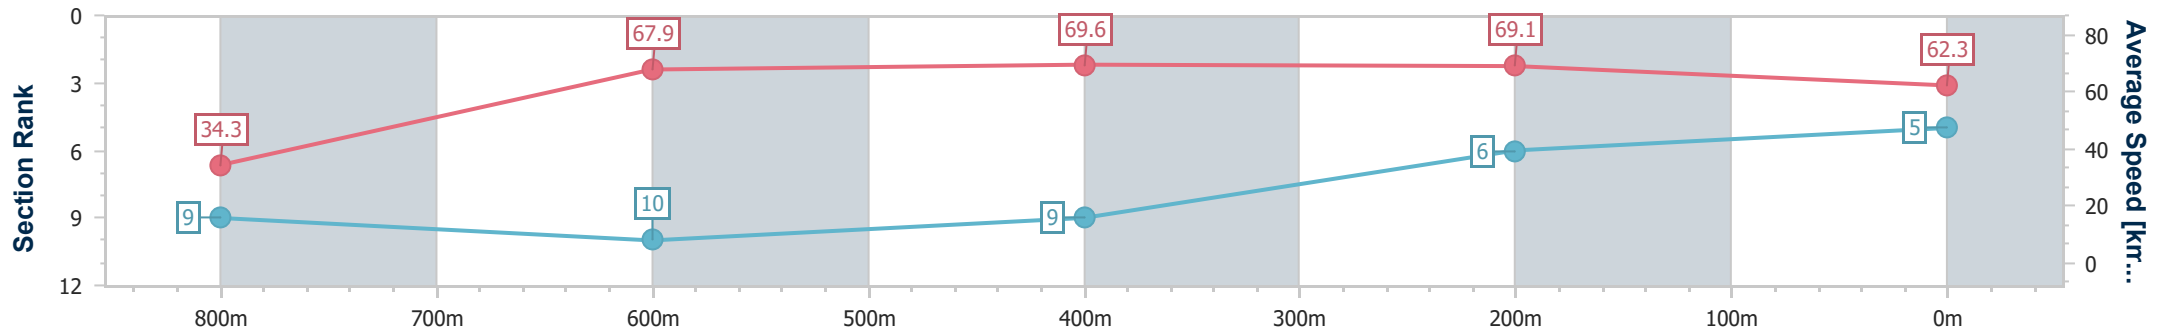

Sunshine Coast QLD Professional

Race 1: XXXX BAT OUT OF HELL - 850m

06 May 2023 - 13:12

Track Rating: Good 4, Weather: Fine, Rail Position: True

Section	Overall	800m	600m	400m	200m
Section Times	0:48.46 [5] (0:05.26)	0:43.20 [9] (0:10.71)	0:32.49 [10] (0:10.50)	0:21.99 [9] (0:10.42)	0:11.57 [6] (0:11.57)
Average Speed [km/h]	34.3	67.9	69.6	69.1	62.3
Top Speed [km/h]	56.3	71.4	70.9	69.7	67.1
Avg. Dist. to Rail [m]	17.4	9.5	2.7	5.7	5.8
Avg. Stride Freq. [Hz]	2.0	2.5	2.5	2.5	2.3
Avg. Stride Length [m]	4.6	7.3	7.6	7.5	7.4