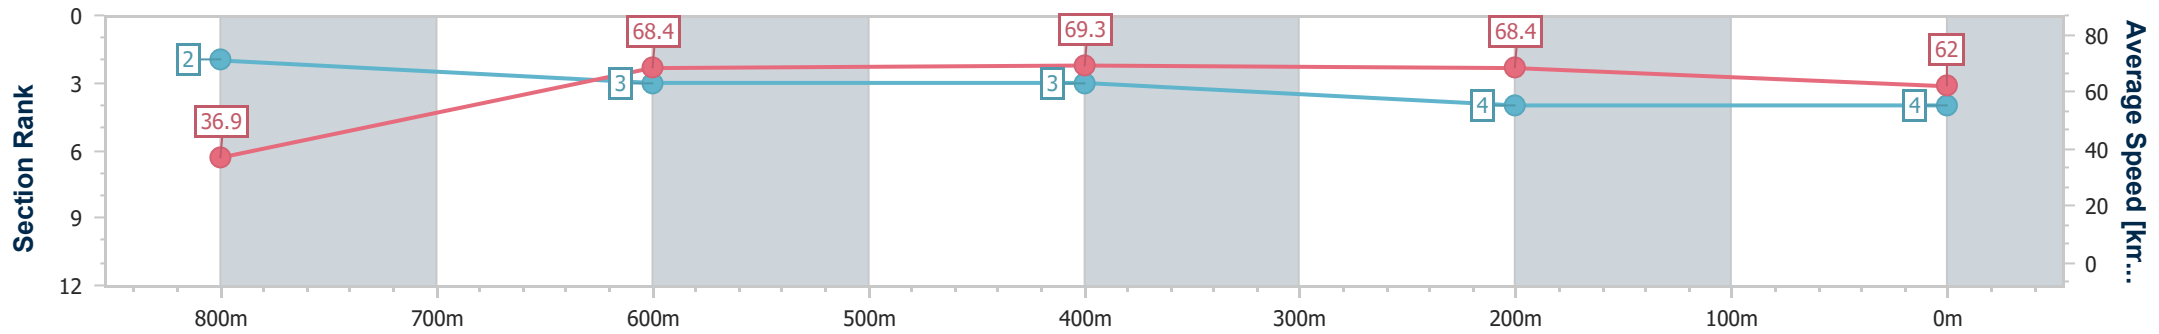

Sunshine Coast QLD Professional

Race 1: XXXX BAT OUT OF HELL - 850m

06 May 2023 - 13:12

Track Rating: Good 4, Weather: Fine, Rail Position: True

Section	Overall	800m	600m	400m	200m
Section Times	0:48.25 [4] (0:04.89)	0:43.36 [2] (0:10.62)	0:32.74 [3] (0:10.60)	0:22.14 [3] (0:10.54)	0:11.60 [4] (0:11.60)
Average Speed [km/h]	36.9	68.4	69.3	68.4	62.0
Top Speed [km/h]	58.9	71.5	70.5	69.9	66.8
Avg. Dist. to Rail [m]	13.8	8.6	3.6	4.8	6.8
Avg. Stride Freq. [Hz]	2.1	2.5	2.5	2.5	2.3
Avg. Stride Length [m]	4.7	7.3	7.7	7.7	7.4