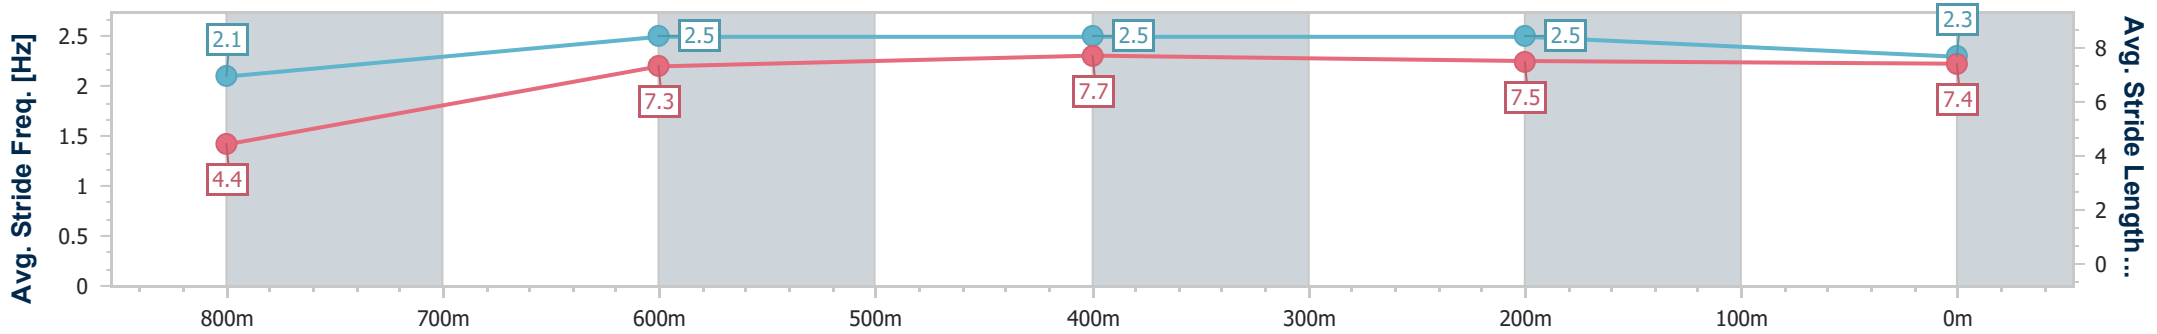

Sunshine Coast QLD Professional

Race 1: XXXX BAT OUT OF HELL - 850m

06 May 2023 - 13:12

Track Rating: Good 4, Weather: Fine, Rail Position: True

Section	Overall	800m	600m	400m	200m
Section Times	0:48.62 [7] (0:05.33)	0:43.29 [10] (0:10.58)	0:32.71 [9] (0:10.47)	0:22.24 [8] (0:10.63)	0:11.61 [8] (0:11.61)
Average Speed [km/h]	33.9	68.7	70.4	67.7	62.0
Top Speed [km/h]	57.8	72.6	71.8	69.0	65.8
Avg. Dist. to Rail [m]	17.6	10.3	3.8	6.1	6.2
Avg. Stride Freq. [Hz]	2.1	2.5	2.5	2.5	2.3
Avg. Stride Length [m]	4.4	7.3	7.7	7.5	7.4

- [] Ranking at each section and finish
- .-.- No data available at this section
- NA No data available

Horse/Jockey Name	Spirit Princess
Final Rank	8
Fastest Section Time (Section)	0:04.75 (Overall)
Top Speed [km/h] (Section)	69.2 (600m)
Race State	Finished