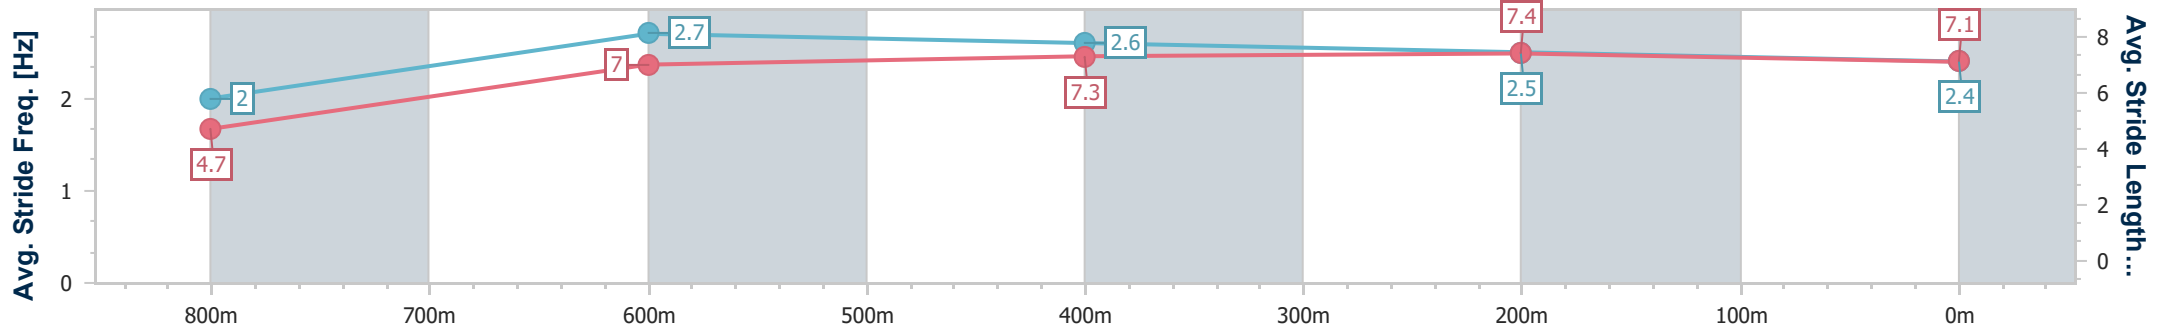

- [] Ranking at each section and finish
- .-.- No data available at this section
- NA No data available

Horse/Jockey Name	Belistic Man
Final Rank	9
Fastest Section Time (Section)	0:05.09 (Overall)
Top Speed [km/h] (Section)	70.7 (600m)
Race State	Finished

Sunshine Coast QLD Professional

Race 1: XXXX BAT OUT OF HELL - 850m

06 May 2023 - 13:12

Track Rating: Good 4, Weather: Fine, Rail Position: True

Section	Overall	800m	600m	400m	200m
Section Times	0:49.03 [9] (0:05.09)	0:43.94 [7] (0:10.75)	0:33.19 [8] (0:10.69)	0:22.50 [10] (0:10.72)	0:11.78 [10] (0:11.78)
Average Speed [km/h]	35.6	67.3	68.1	67.3	61.2
Top Speed [km/h]	57.9	69.9	70.7	68.5	65.3
Avg. Dist. to Rail [m]	15.6	8.1	1.7	4.8	4.6
Avg. Stride Freq. [Hz]	2.0	2.7	2.6	2.5	2.4
Avg. Stride Length [m]	4.7	7.0	7.3	7.4	7.1