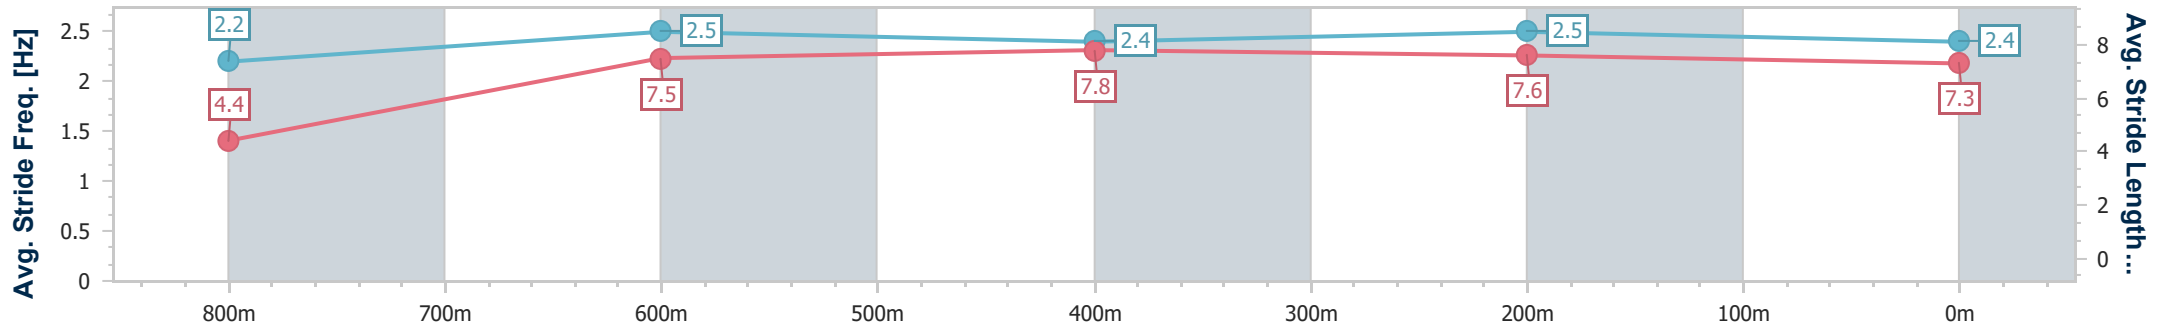

Race 1: XXXX BAT OUT OF HELL - 850m

06 May 2023 - 13:12

Track Rating: Good 4, Weather: Fine, Rail Position: True

Section	Overall	800m	600m	400m	200m
Section Times	0:48.01 [1] (0:04.94)	0:43.07 [4] (0:10.75)	0:32.32 [5] (0:10.47)	0:21.85 [4] (0:10.37)	0:11.48 [3] (0:11.48)
Average Speed [km/h]	36.5	67.3	69.3	69.5	62.7
Top Speed [km/h]	58.0	70.3	72.1	72.5	67.1
Avg. Dist. to Rail [m]	11.9	5.8	1.7	5.5	5.5
Avg. Stride Freq. [Hz]	2.2	2.5	2.4	2.5	2.4
Avg. Stride Length [m]	4.4	7.5	7.8	7.6	7.3