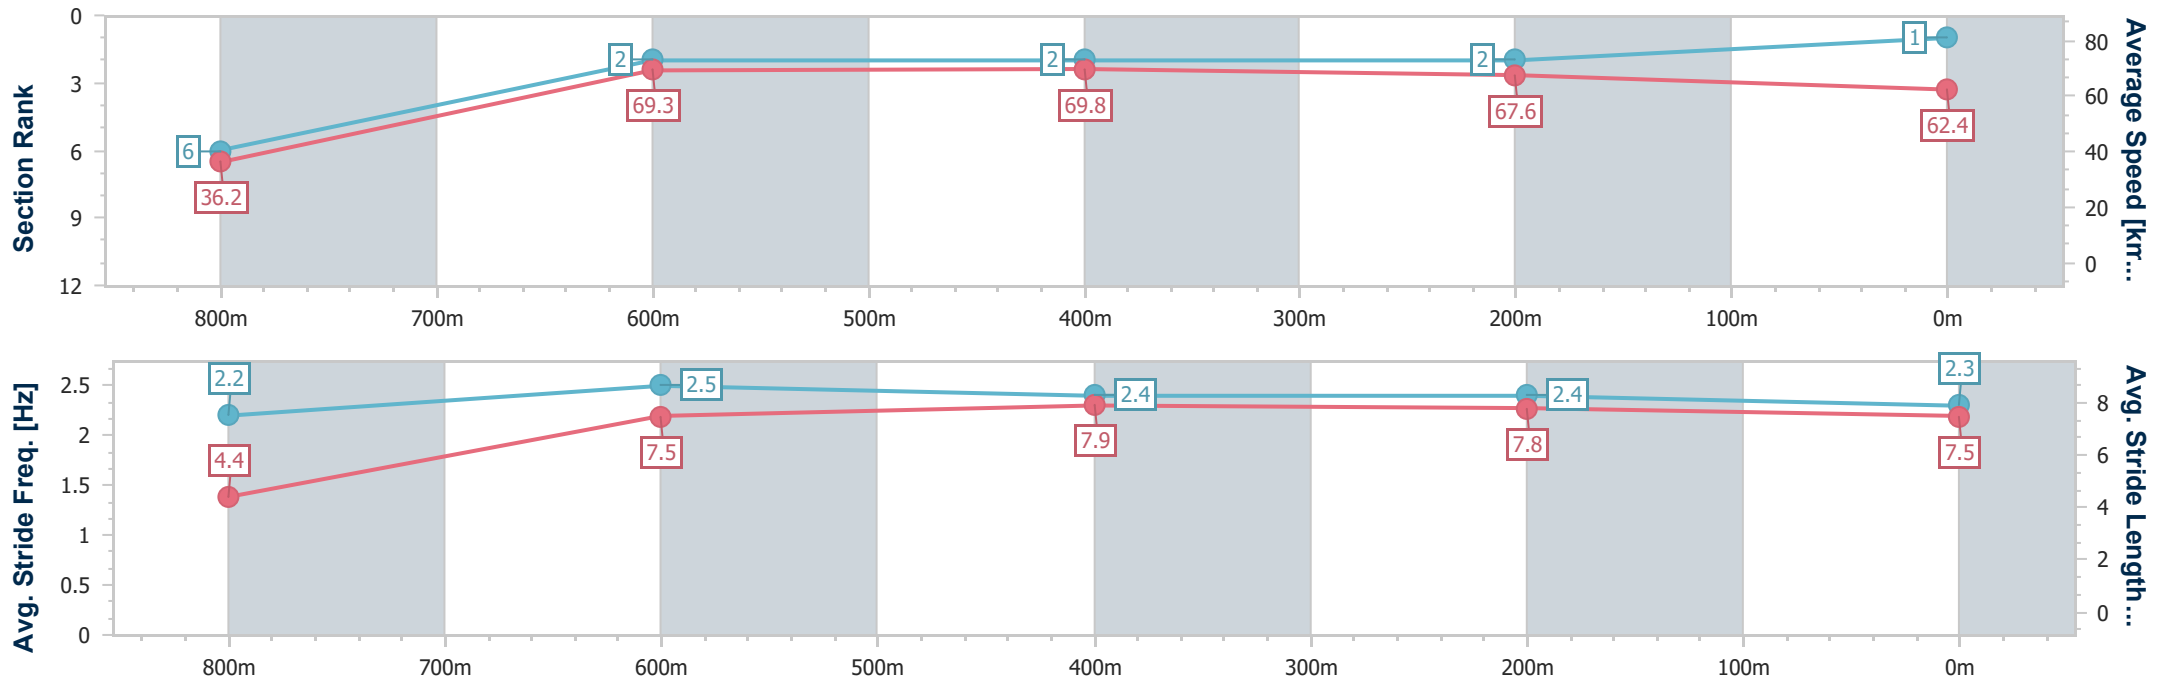

Sunshine Coast QLD Professional

Race 1: XXXX BAT OUT OF HELL - 850m

06 May 2023 - 13:12

Track Rating: Good 4, Weather: Fine, Rail Position: True

Section	Overall	800m	600m	400m	200m
Section Times	0:48.01 [1] (0:05.00)	0:43.01 [6] (0:10.42)	0:32.59 [2] (0:10.41)	0:22.18 [2] (0:10.66)	0:11.52 [2] (0:11.52)
Average Speed [km/h]	36.2	69.3	69.8	67.6	62.4
Top Speed [km/h]	59.7	73.4	71.2	69.4	65.9
Avg. Dist. to Rail [m]	12.4	6.8	1.3	3.8	5.4
Avg. Stride Freq. [Hz]	2.2	2.5	2.4	2.4	2.3
Avg. Stride Length [m]	4.4	7.5	7.9	7.8	7.5