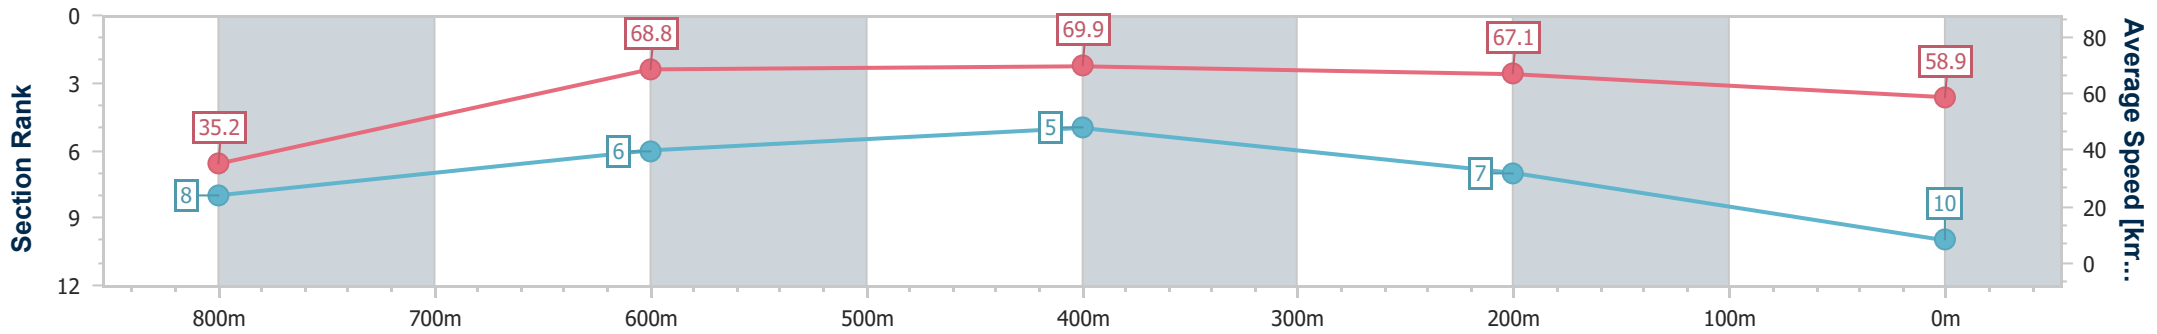

- [] Ranking at each section and finish
- .-.- No data available at this section
- NA No data available

Horse/Jockey Name	Le Palmier
Final Rank	10
Fastest Section Time (Section)	0:05.12 (Overall)
Top Speed [km/h] (Section)	72.1 (800m)
Race State	Finished

Sunshine Coast QLD Professional

Race 1: XXXX BAT OUT OF HELL - 850m

06 May 2023 - 13:12

Track Rating: Good 4, Weather: Fine, Rail Position: True

Section	Overall	800m	600m	400m	200m
Section Times	0:49.20 [10] (0:05.12)	0:44.08 [8] (0:10.58)	0:33.50 [6] (0:10.54)	0:22.96 [5] (0:10.72)	0:12.24 [7] (0:12.24)
Average Speed [km/h]	35.2	68.8	69.9	67.1	58.9
Top Speed [km/h]	59.2	72.1	71.8	69.4	64.5
Avg. Dist. to Rail [m]	17.8	10.1	3.8	5.3	4.5
Avg. Stride Freq. [Hz]	2.1	2.7	2.7	2.6	2.4
Avg. Stride Length [m]	4.6	6.9	7.1	7.0	6.8

- [] Ranking at each section and finish
- .-.- No data available at this section
- NA No data available