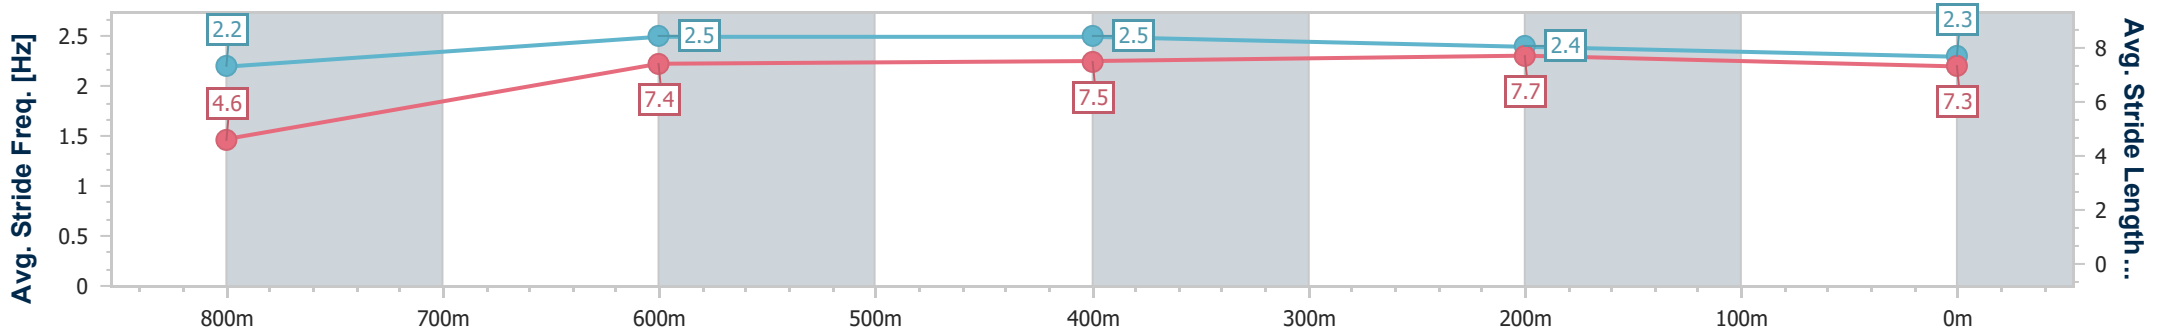

- [] Ranking at each section and finish
- .-.- No data available at this section
- NA No data available

Horse/Jockey Name	Spirit Princess
Final Rank	8
Fastest Section Time (Section)	0:04.75 (Overall)
Top Speed [km/h] (Section)	69.2 (600m)
Race State	Finished

Sunshine Coast QLD Professional

Race 1: XXXX BAT OUT OF HELL - 850m

06 May 2023 - 13:12

Track Rating: Good 4, Weather: Fine, Rail Position: True

Section	Overall	800m	600m	400m	200m
Section Times	0:48.66 [8] (0:04.75)	0:43.91 [1] (0:10.93)	0:32.98 [4] (0:10.62)	0:22.36 [6] (0:10.71)	0:11.65 [9] (0:11.65)
Average Speed [km/h]	38.0	66.5	68.6	67.2	61.9
Top Speed [km/h]	58.9	68.7	69.2	69.2	64.9
Avg. Dist. to Rail [m]	13.7	7.7	1.9	2.6	3.2
Avg. Stride Freq. [Hz]	2.2	2.5	2.5	2.4	2.3
Avg. Stride Length [m]	4.6	7.4	7.5	7.7	7.3

- [] Ranking at each section and finish
- .-.- No data available at this section
- NA No data available

Horse/Jockey Name	Belistic Man
Final Rank	9
Fastest Section Time (Section)	0:05.09 (Overall)
Top Speed [km/h] (Section)	70.7 (600m)
Race State	Finished