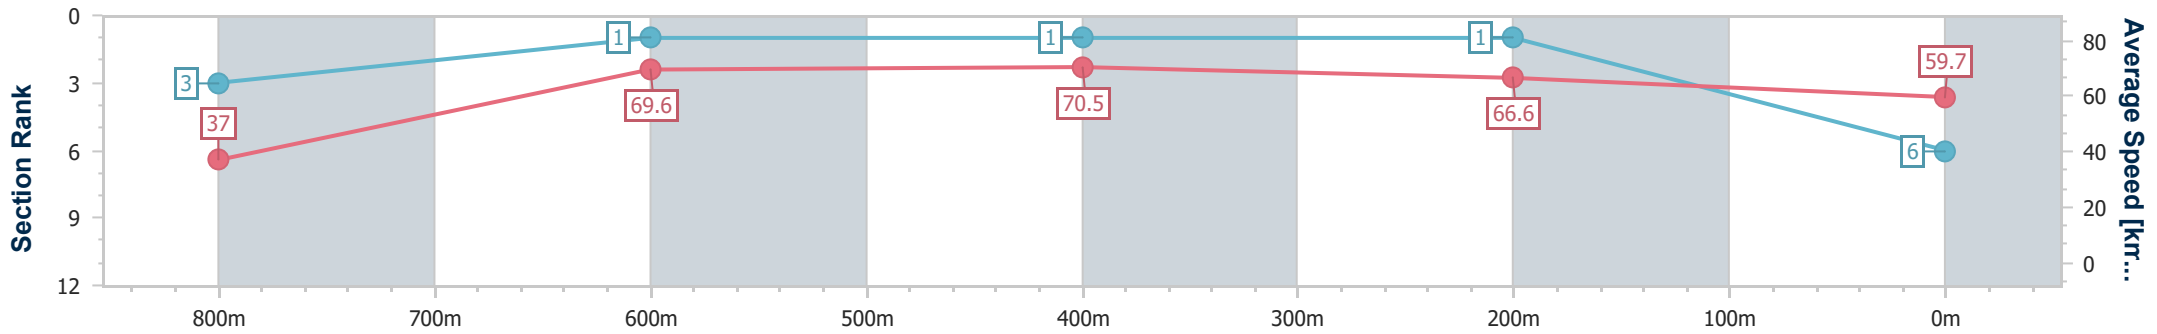

Sunshine Coast QLD Professional

Race 1: XXXX BAT OUT OF HELL - 850m

06 May 2023 - 13:12

Track Rating: Good 4, Weather: Fine, Rail Position: True

Section	Overall	800m	600m	400m	200m
Section Times	0:48.48 [6] (0:04.90)	0:43.58 [3] (0:10.42)	0:33.16 [1] (0:10.30)	0:22.86 [1] (0:10.80)	0:12.06 [1] (0:12.06)
Average Speed [km/h]	37.0	69.6	70.5	66.6	59.7
Top Speed [km/h]	58.9	73.5	72.5	69.0	64.3
Avg. Dist. to Rail [m]	19.5	10.7	1.2	1.6	1.0
Avg. Stride Freq. [Hz]	2.1	2.8	2.7	2.6	2.5
Avg. Stride Length [m]	4.7	6.7	7.2	7.1	6.8