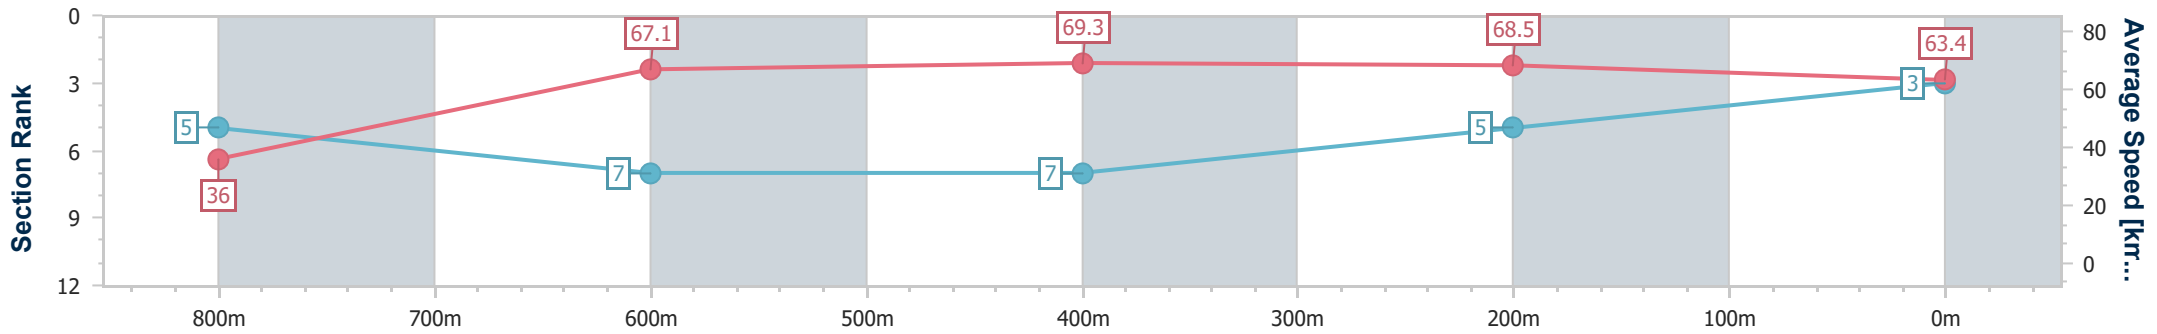

Sunshine Coast QLD Professional

Race 1: XXXX BAT OUT OF HELL - 850m

06 May 2023 - 13:12

Track Rating: Good 4, Weather: Fine, Rail Position: True

Section	Overall	800m	600m	400m	200m
Section Times	0:48.19 [3] (0:04.99)	0:43.20 [5] (0:10.83)	0:32.37 [7] (0:10.51)	0:21.86 [7] (0:10.52)	0:11.34 [5] (0:11.34)
Average Speed [km/h]	36.0	67.1	69.3	68.5	63.4
Top Speed [km/h]	56.5	70.2	70.0	70.4	67.2
Avg. Dist. to Rail [m]	15.0	7.8	2.1	2.3	3.1
Avg. Stride Freq. [Hz]	2.1	2.5	2.5	2.6	2.4
Avg. Stride Length [m]	4.5	7.2	7.5	7.3	7.3