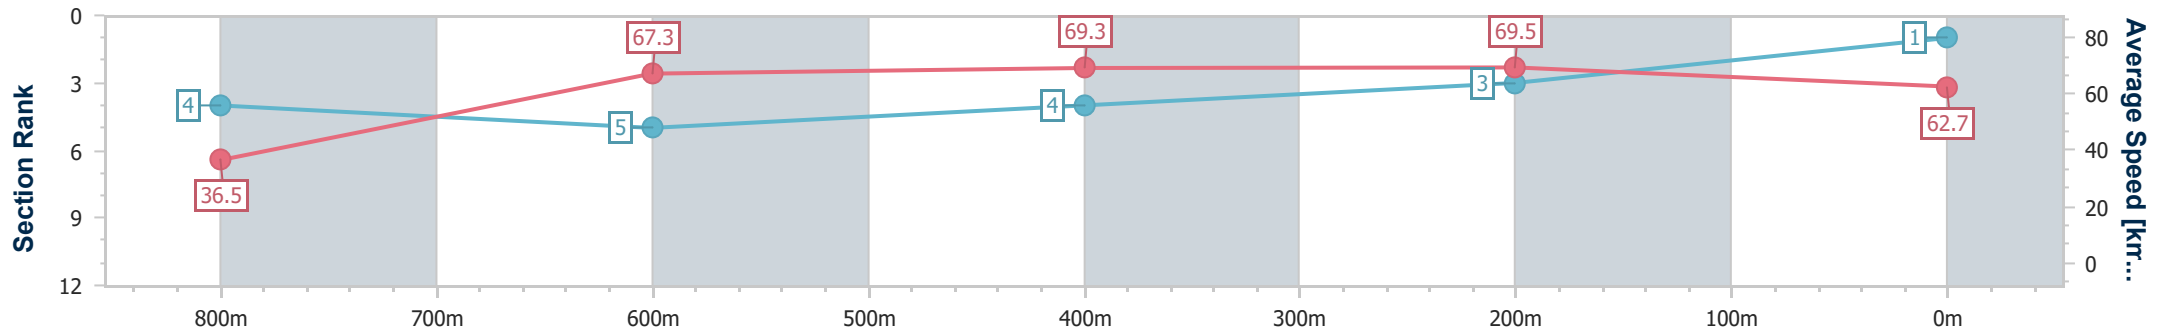

Race 1: XXXX BAT OUT OF HELL - 850m

06 May 2023 - 13:12

Track Rating: Good 4, Weather: Fine, Rail Position: True

Section	Overall	800m	600m	400m	200m
Section Times	0:48.01 [1] (0:04.94)	0:43.07 [4] (0:10.75)	0:32.32 [5] (0:10.47)	0:21.85 [4] (0:10.37)	0:11.48 [3] (0:11.48)
Average Speed [km/h]	36.5	67.3	69.3	69.5	62.7
Top Speed [km/h]	58.0	70.3	72.1	72.5	67.1
Avg. Dist. to Rail [m]	11.9	5.8	1.7	5.5	5.5
Avg. Stride Freq. [Hz]	2.2	2.5	2.4	2.5	2.4
Avg. Stride Length [m]	4.4	7.5	7.8	7.6	7.3