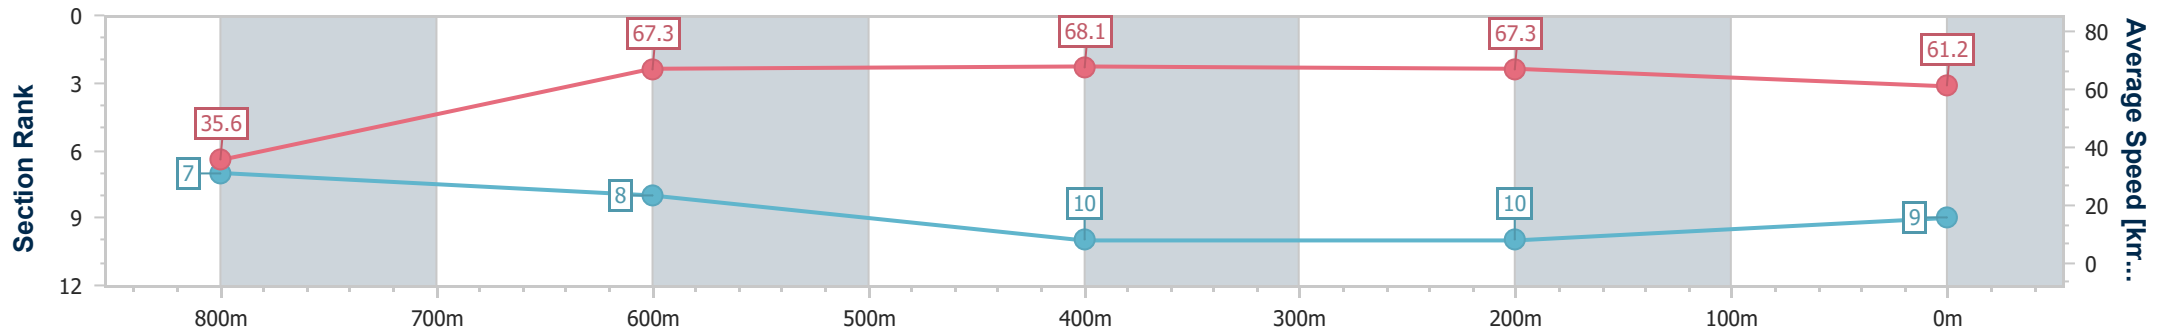

- [] Ranking at each section and finish
- .-.- No data available at this section
- NA No data available

Horse/Jockey Name	Belistic Man
Final Rank	9
Fastest Section Time (Section)	0:05.09 (Overall)
Top Speed [km/h] (Section)	70.7 (600m)
Race State	Finished

Sunshine Coast QLD Professional

Race 1: XXXX BAT OUT OF HELL - 850m

06 May 2023 - 13:12

Track Rating: Good 4, Weather: Fine, Rail Position: True

Section	Overall	800m	600m	400m	200m
Section Times	0:49.03 [9] (0:05.09)	0:43.94 [7] (0:10.75)	0:33.19 [8] (0:10.69)	0:22.50 [10] (0:10.72)	0:11.78 [10] (0:11.78)
Average Speed [km/h]	35.6	67.3	68.1	67.3	61.2
Top Speed [km/h]	57.9	69.9	70.7	68.5	65.3
Avg. Dist. to Rail [m]	15.6	8.1	1.7	4.8	4.6
Avg. Stride Freq. [Hz]	2.0	2.7	2.6	2.5	2.4
Avg. Stride Length [m]	4.7	7.0	7.3	7.4	7.1

- [] Ranking at each section and finish
- .-.- No data available at this section
- NA No data available

Horse/Jockey Name	Le Palmier
Final Rank	10
Fastest Section Time (Section)	0:05.12 (Overall)
Top Speed [km/h] (Section)	72.1 (800m)
Race State	Finished