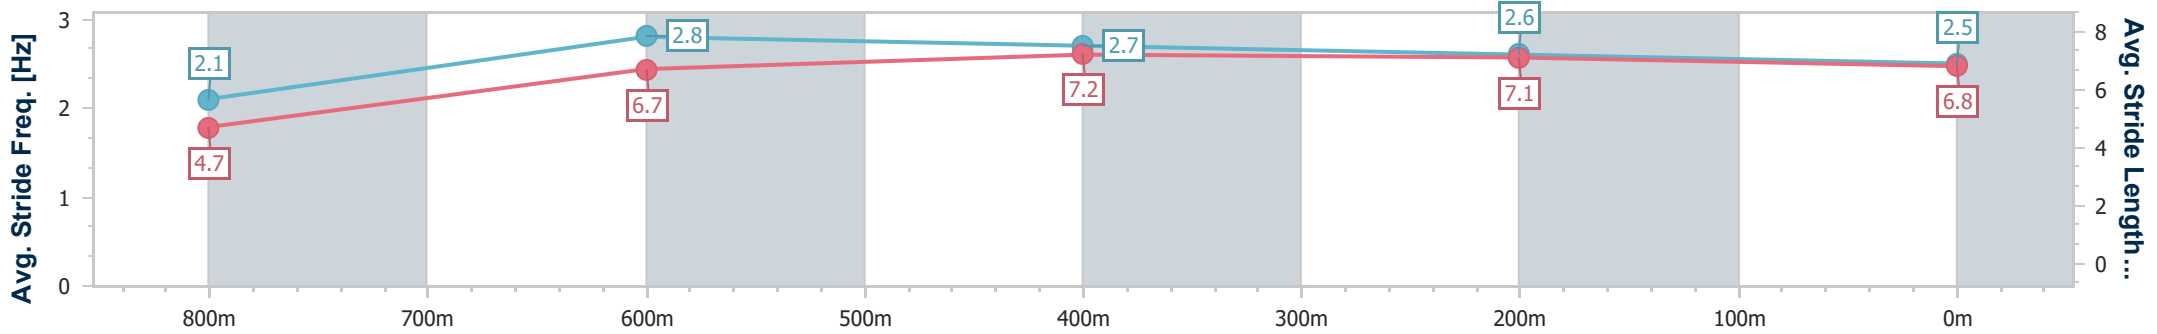

Sunshine Coast QLD Professional

Race 1: XXXX BAT OUT OF HELL - 850m

06 May 2023 - 13:12

Track Rating: Good 4, Weather: Fine, Rail Position: True

Section	Overall	800m	600m	400m	200m
Section Times	0:48.48 [6] (0:04.90)	0:43.58 [3] (0:10.42)	0:33.16 [1] (0:10.30)	0:22.86 [1] (0:10.80)	0:12.06 [1] (0:12.06)
Average Speed [km/h]	37.0	69.6	70.5	66.6	59.7
Top Speed [km/h]	58.9	73.5	72.5	69.0	64.3
Avg. Dist. to Rail [m]	19.5	10.7	1.2	1.6	1.0
Avg. Stride Freq. [Hz]	2.1	2.8	2.7	2.6	2.5
Avg. Stride Length [m]	4.7	6.7	7.2	7.1	6.8