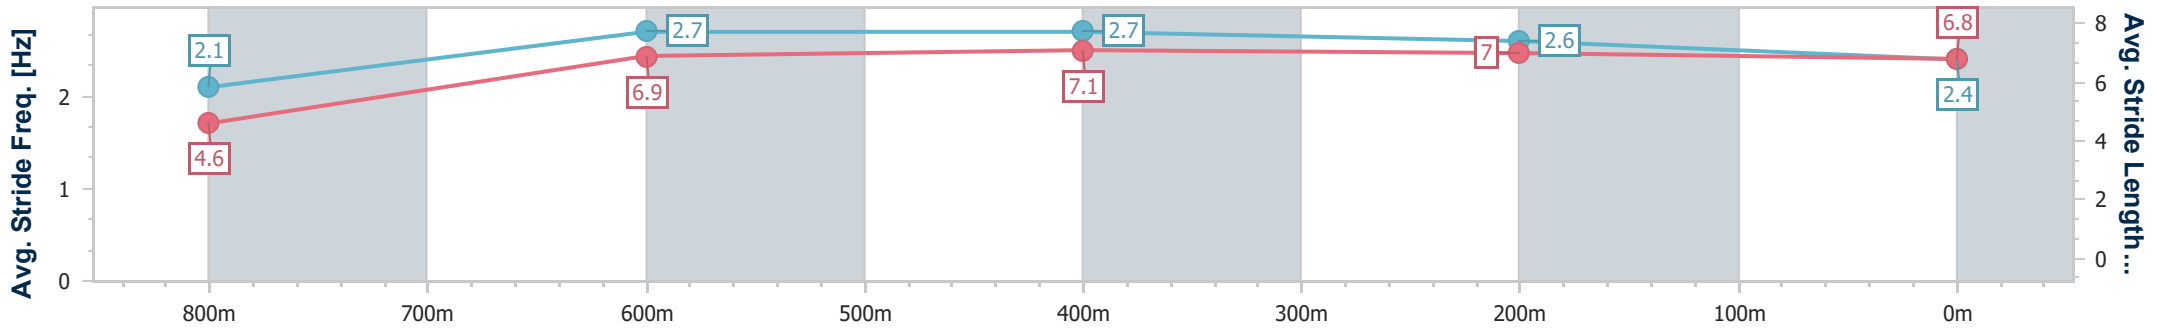

Sunshine Coast QLD Professional

Race 1: XXXX BAT OUT OF HELL - 850m

06 May 2023 - 13:12

Track Rating: Good 4, Weather: Fine, Rail Position: True

Section	Overall	800m	600m	400m	200m
Section Times	0:49.20 [10] (0:05.12)	0:44.08 [8] (0:10.58)	0:33.50 [6] (0:10.54)	0:22.96 [5] (0:10.72)	0:12.24 [7] (0:12.24)
Average Speed [km/h]	35.2	68.8	69.9	67.1	58.9
Top Speed [km/h]	59.2	72.1	71.8	69.4	64.5
Avg. Dist. to Rail [m]	17.8	10.1	3.8	5.3	4.5
Avg. Stride Freq. [Hz]	2.1	2.7	2.7	2.6	2.4
Avg. Stride Length [m]	4.6	6.9	7.1	7.0	6.8

- [] Ranking at each section and finish
- .-.- No data available at this section
- NA No data available