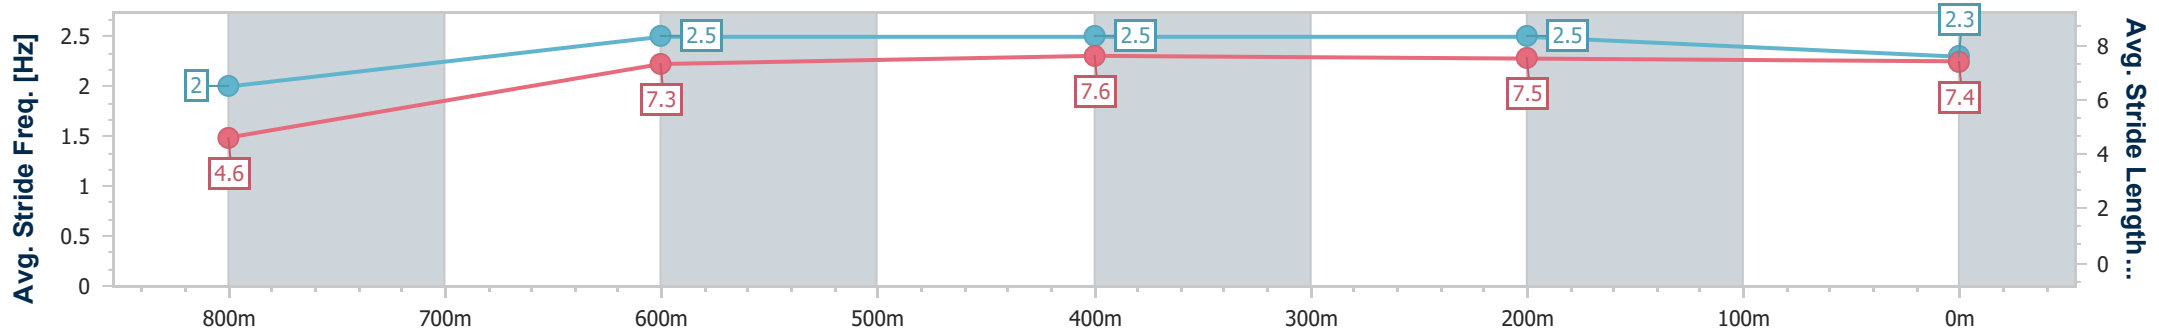

Sunshine Coast QLD Professional

Race 1: XXXX BAT OUT OF HELL - 850m

06 May 2023 - 13:12

Track Rating: Good 4, Weather: Fine, Rail Position: True

Section	Overall	800m	600m	400m	200m
Section Times	0:48.46 [5] (0:05.26)	0:43.20 [9] (0:10.71)	0:32.49 [10] (0:10.50)	0:21.99 [9] (0:10.42)	0:11.57 [6] (0:11.57)
Average Speed [km/h]	34.3	67.9	69.6	69.1	62.3
Top Speed [km/h]	56.3	71.4	70.9	69.7	67.1
Avg. Dist. to Rail [m]	17.4	9.5	2.7	5.7	5.8
Avg. Stride Freq. [Hz]	2.0	2.5	2.5	2.5	2.3
Avg. Stride Length [m]	4.6	7.3	7.6	7.5	7.4

- [] Ranking at each section and finish
- .-.- No data available at this section
- NA No data available

Horse/Jockey Name	Archer's Paradox
Final Rank	6
Fastest Section Time (Section)	0:04.90 (Overall)
Top Speed [km/h] (Section)	73.5 (800m)
Race State	Finished