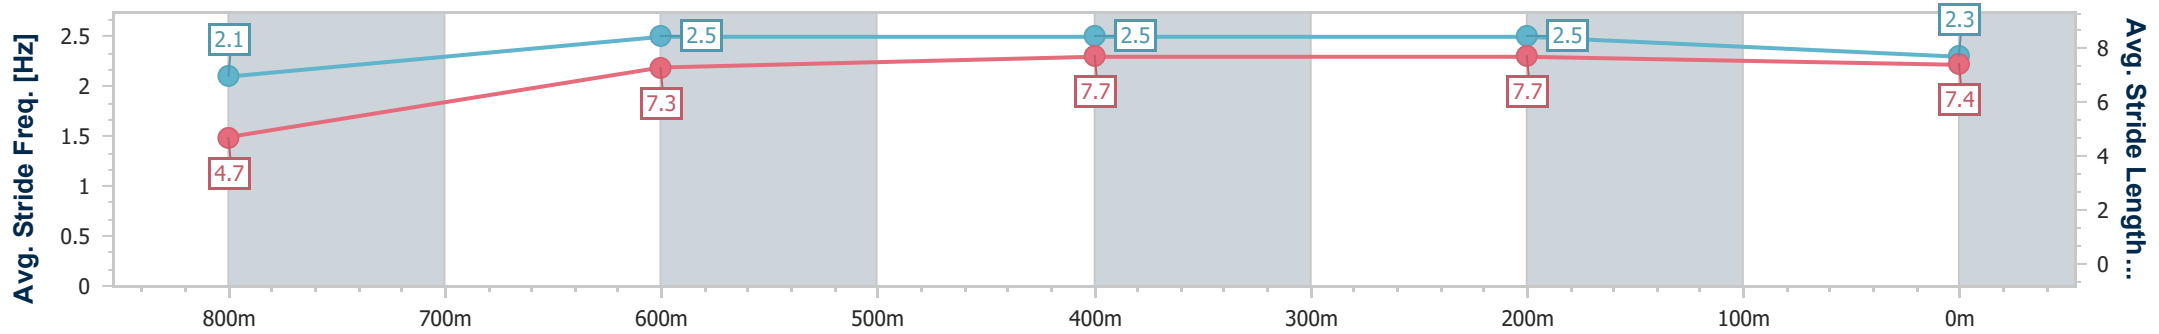

Sunshine Coast QLD Professional

Race 1: XXXX BAT OUT OF HELL - 850m

06 May 2023 - 13:12

Track Rating: Good 4, Weather: Fine, Rail Position: True

Section	Overall	800m	600m	400m	200m
Section Times	0:48.25 [4] (0:04.89)	0:43.36 [2] (0:10.62)	0:32.74 [3] (0:10.60)	0:22.14 [3] (0:10.54)	0:11.60 [4] (0:11.60)
Average Speed [km/h]	36.9	68.4	69.3	68.4	62.0
Top Speed [km/h]	58.9	71.5	70.5	69.9	66.8
Avg. Dist. to Rail [m]	13.8	8.6	3.6	4.8	6.8
Avg. Stride Freq. [Hz]	2.1	2.5	2.5	2.5	2.3
Avg. Stride Length [m]	4.7	7.3	7.7	7.7	7.4