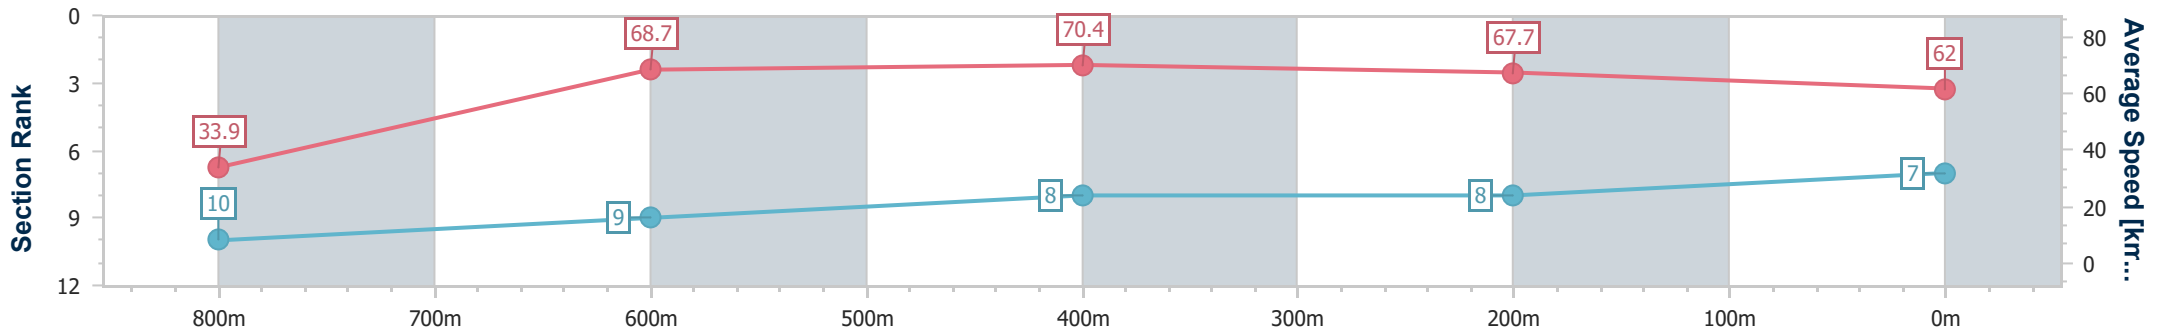

Sunshine Coast QLD Professional

Race 1: XXXX BAT OUT OF HELL - 850m

06 May 2023 - 13:12

Track Rating: Good 4, Weather: Fine, Rail Position: True

Section	Overall	800m	600m	400m	200m
Section Times	0:48.62 [7] (0:05.33)	0:43.29 [10] (0:10.58)	0:32.71 [9] (0:10.47)	0:22.24 [8] (0:10.63)	0:11.61 [8] (0:11.61)
Average Speed [km/h]	33.9	68.7	70.4	67.7	62.0
Top Speed [km/h]	57.8	72.6	71.8	69.0	65.8
Avg. Dist. to Rail [m]	17.6	10.3	3.8	6.1	6.2
Avg. Stride Freq. [Hz]	2.1	2.5	2.5	2.5	2.3
Avg. Stride Length [m]	4.4	7.3	7.7	7.5	7.4

- [] Ranking at each section and finish
- .-.- No data available at this section
- NA No data available

Horse/Jockey Name	Spirit Princess
Final Rank	8
Fastest Section Time (Section)	0:04.75 (Overall)
Top Speed [km/h] (Section)	69.2 (600m)
Race State	Finished