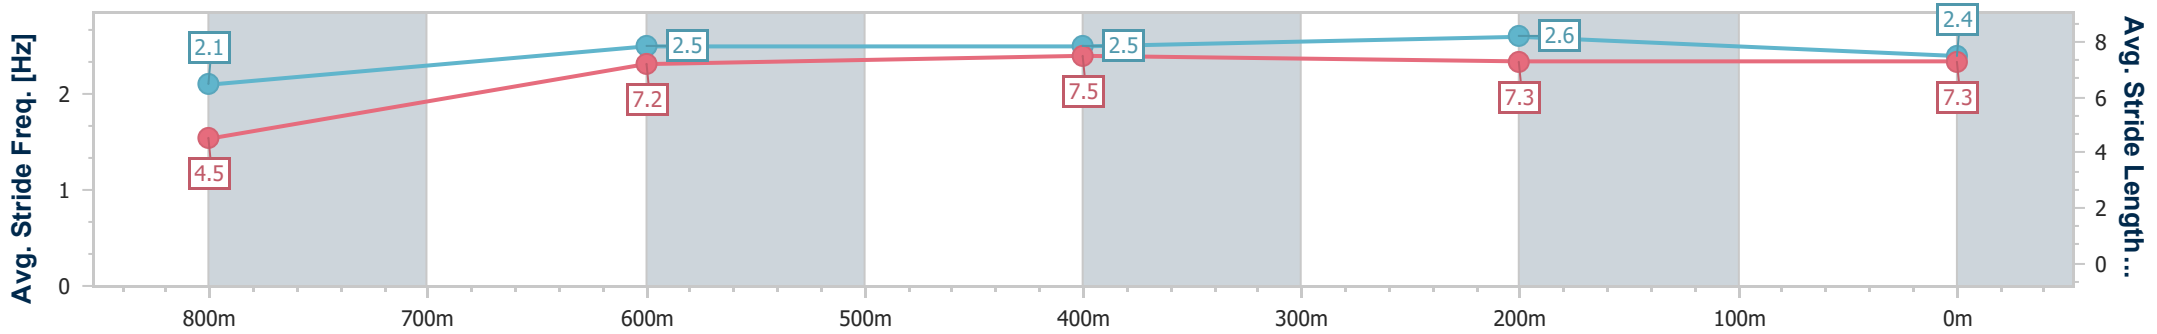

Sunshine Coast QLD Professional

Race 1: XXXX BAT OUT OF HELL - 850m

06 May 2023 - 13:12

Track Rating: Good 4, Weather: Fine, Rail Position: True

Section	Overall	800m	600m	400m	200m
Section Times	0:48.19 [3] (0:04.99)	0:43.20 [5] (0:10.83)	0:32.37 [7] (0:10.51)	0:21.86 [7] (0:10.52)	0:11.34 [5] (0:11.34)
Average Speed [km/h]	36.0	67.1	69.3	68.5	63.4
Top Speed [km/h]	56.5	70.2	70.0	70.4	67.2
Avg. Dist. to Rail [m]	15.0	7.8	2.1	2.3	3.1
Avg. Stride Freq. [Hz]	2.1	2.5	2.5	2.6	2.4
Avg. Stride Length [m]	4.5	7.2	7.5	7.3	7.3