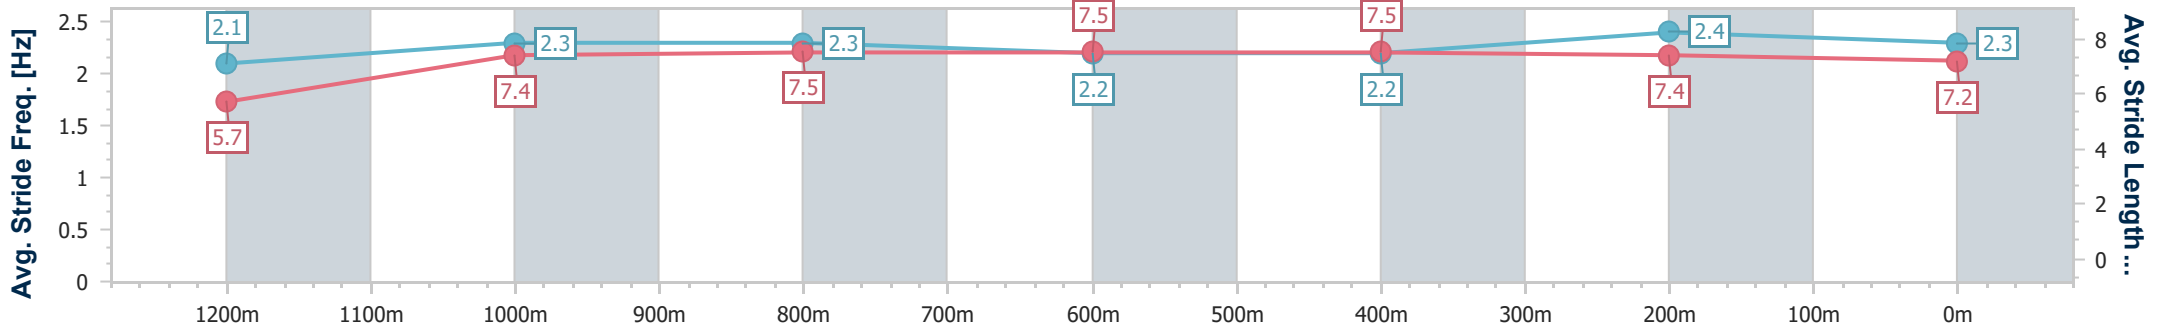

Eagle Farm QLD Professional

Race 10: GALLOPERS SPORTS CLUB Class 2 Plate - 1300m

03 May 2023 - 16:41

Track Rating: Good 4, Weather: Fine, Rail Position: +10.5m Entire Course

BRISBANE RACING CLUB

Section	Overall	1200m	1000m	800m	600m	400m	200m
Section Times	1:19.41 [8] (0:08.11)	1:11.30 [4] (0:11.99)	0:59.31 [6] (0:11.87)	0:47.44 [6] (0:12.19)	0:35.25 [6] (0:11.88)	0:23.37 [7] (0:11.26)	0:12.11 [8] (0:12.11)
Average Speed [km/h]	44.7	60.2	61.5	59.7	60.9	64.0	59.5
Top Speed [km/h]	58.4	61.4	62.8	61.4	63.2	65.0	62.9
Avg. Dist. to Rail [m]	4.9	2.8	2.9	2.2	1.2	3.4	2.6
Avg. Stride Freq. [Hz]	2.1	2.3	2.3	2.2	2.2	2.4	2.3
Avg. Stride Length [m]	5.7	7.4	7.5	7.5	7.5	7.4	7.2

- [] Ranking at each section and finish
- .-.- No data available at this section
- NA No data available

Horse/Jockey Name	Absolute Charmer
Final Rank	9
Fastest Section Time (Section)	0:08.33 (Overall)
Top Speed [km/h] (Section)	64.9 (600m)
Race State	Finished