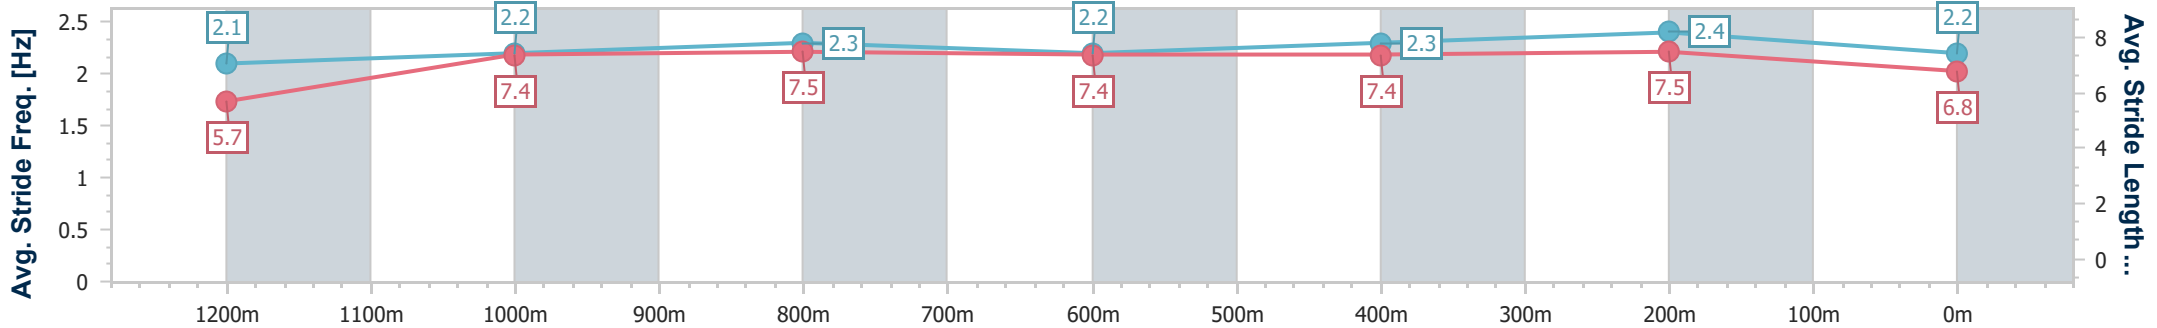

Eagle Farm QLD Professional

Race 10: GALLOPERS SPORTS CLUB Class 2 Plate - 1300m

03 May 2023 - 16:41

Track Rating: Good 4, Weather: Fine, Rail Position: +10.5m Entire Course

BRISBANE RACING CLUB

Section	Overall	1200m	1000m	800m	600m	400m	200m
Section Times	1:20.60 [10] (0:08.45)	1:12.15 [8] (0:11.92)	1:00.23 [9] (0:11.84)	0:48.39 [8] (0:12.06)	0:36.33 [8] (0:11.90)	0:24.43 [9] (0:11.17)	0:13.26 [10] (0:13.26)
Average Speed [km/h]	43.2	60.5	61.4	59.9	60.3	64.5	54.3
Top Speed [km/h]	59.3	61.5	62.9	61.4	62.6	65.2	62.8
Avg. Dist. to Rail [m]	9.4	2.0	1.9	0.8	0.5	0.3	0.5
Avg. Stride Freq. [Hz]	2.1	2.2	2.3	2.2	2.3	2.4	2.2
Avg. Stride Length [m]	5.7	7.4	7.5	7.4	7.4	7.5	6.8

- [] Ranking at each section and finish
- .-.- No data available at this section
- NA No data available

Horse/Jockey Name	Sea Palling
Final Rank	11
Fastest Section Time (Section)	0:11.35 (Overall)
Top Speed [km/h] (Section)	60.5 (1200m)
Race State	DidNotFinish