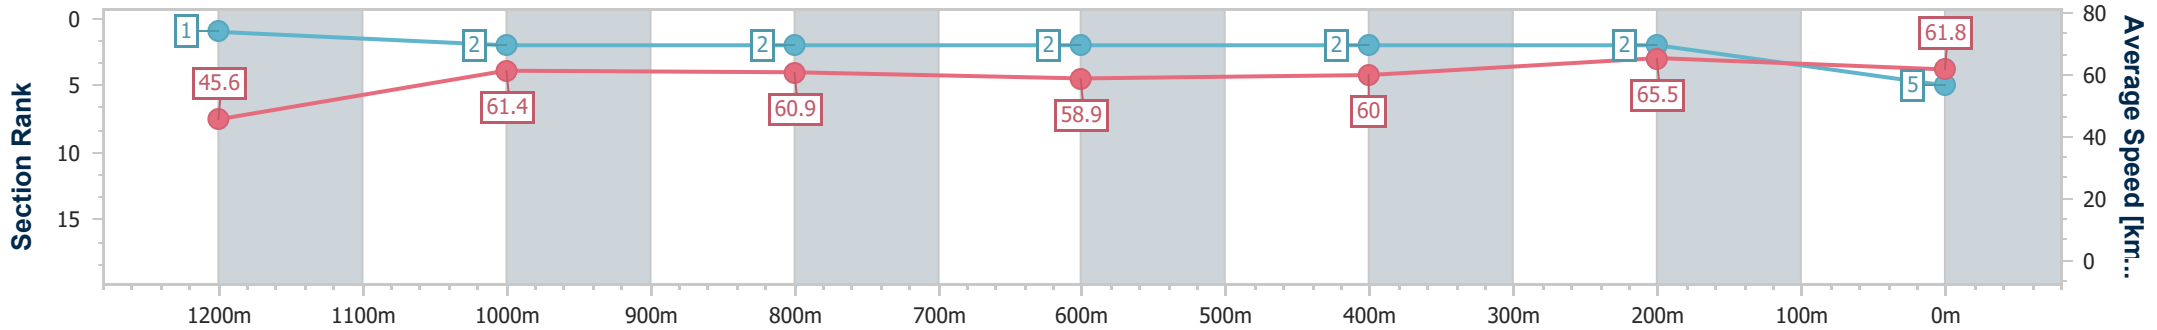

Eagle Farm QLD Professional

Race 10: GALLOPERS SPORTS CLUB Class 2 Plate - 1300m

03 May 2023 - 16:41

Track Rating: Good 4, Weather: Fine, Rail Position: +10.5m Entire Course

BRISBANE RACING CLUB

Section	Overall	1200m	1000m	800m	600m	400m	200m
Section Times	1:18.53 [5] (0:07.93)	1:10.60 [1] (0:11.74)	0:58.86 [2] (0:11.93)	0:46.93 [2] (0:12.27)	0:34.66 [2] (0:12.02)	0:22.64 [2] (0:10.99)	0:11.65 [2] (0:11.65)
Average Speed [km/h]	45.6	61.4	60.9	58.9	60.0	65.5	61.8
Top Speed [km/h]	60.0	62.6	62.6	60.3	64.4	66.7	65.3
Avg. Dist. to Rail [m]	5.9	1.3	1.7	1.1	0.6	2.2	1.1
Avg. Stride Freq. [Hz]	2.3	2.3	2.3	2.3	2.3	2.4	2.4
Avg. Stride Length [m]	5.6	7.2	7.3	7.2	7.3	7.2	7.1