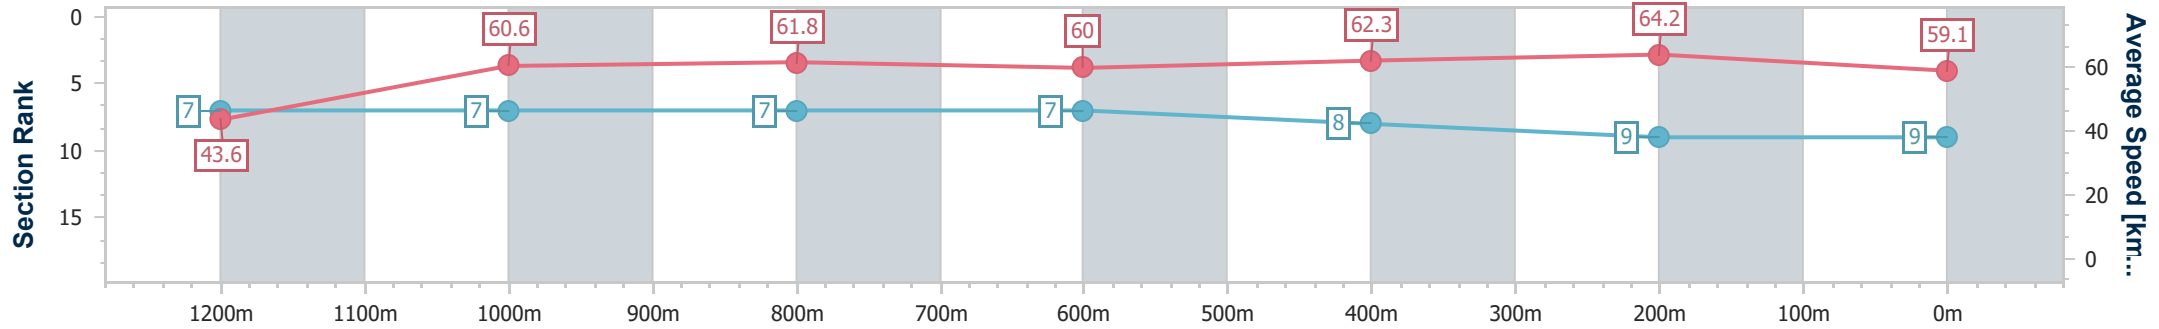

Eagle Farm QLD Professional

Race 10: GALLOPERS SPORTS CLUB Class 2 Plate - 1300m

03 May 2023 - 16:41

Track Rating: Good 4, Weather: Fine, Rail Position: +10.5m Entire Course

BRISBANE RACING CLUB

Section	Overall	1200m	1000m	800m	600m	400m	200m
Section Times	1:19.48 [9] (0:08.33)	1:11.15 [7] (0:11.92)	0:59.23 [7] (0:11.79)	0:47.44 [7] (0:12.22)	0:35.22 [7] (0:11.84)	0:23.38 [8] (0:11.21)	0:12.17 [9] (0:12.17)
Average Speed [km/h]	43.6	60.6	61.8	60.0	62.3	64.2	59.1
Top Speed [km/h]	58.0	62.4	63.3	62.8	64.9	64.7	64.1
Avg. Dist. to Rail [m]	6.8	2.8	2.9	3.5	5.1	6.6	4.8
Avg. Stride Freq. [Hz]	2.1	2.4	2.4	2.3	2.4	2.5	2.4
Avg. Stride Length [m]	5.8	7.1	7.3	7.2	7.3	7.2	6.8