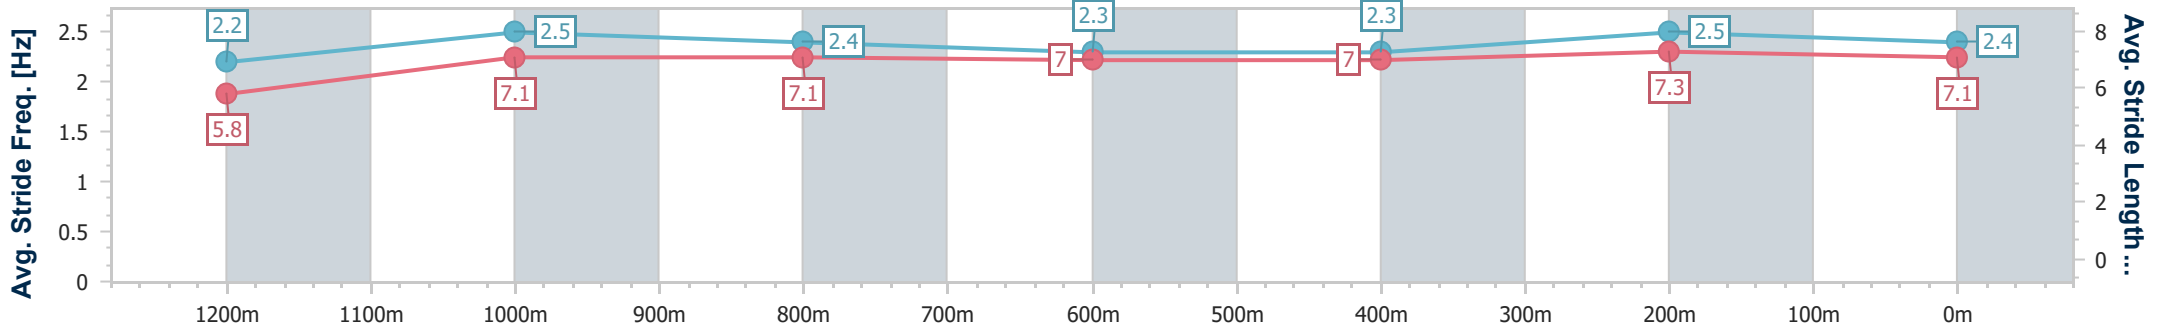

Race 10: GALLOPERS SPORTS CLUB Class 2 Plate - 1300m

03 May 2023 - 16:41

Track Rating: Good 4, Weather: Fine, Rail Position: +10.5m Entire Course

BRISBANE RACING CLUB

Section	Overall	1200m	1000m	800m	600m	400m	200m
Section Times	1:18.15 [1] (0:07.89)	1:10.26 [2] (0:11.43)	0:58.83 [1] (0:12.00)	0:46.83 [1] (0:12.26)	0:34.57 [1] (0:12.12)	0:22.45 [1] (0:10.91)	0:11.54 [1] (0:11.54)
Average Speed [km/h]	46.3	63.2	60.6	59.2	59.7	66.0	62.5
Top Speed [km/h]	61.9	64.5	62.5	61.0	63.2	67.3	66.0
Avg. Dist. to Rail [m]	10.0	3.0	2.1	2.1	0.9	2.2	1.7
Avg. Stride Freq. [Hz]	2.2	2.5	2.4	2.3	2.3	2.5	2.4
Avg. Stride Length [m]	5.8	7.1	7.1	7.0	7.0	7.3	7.1