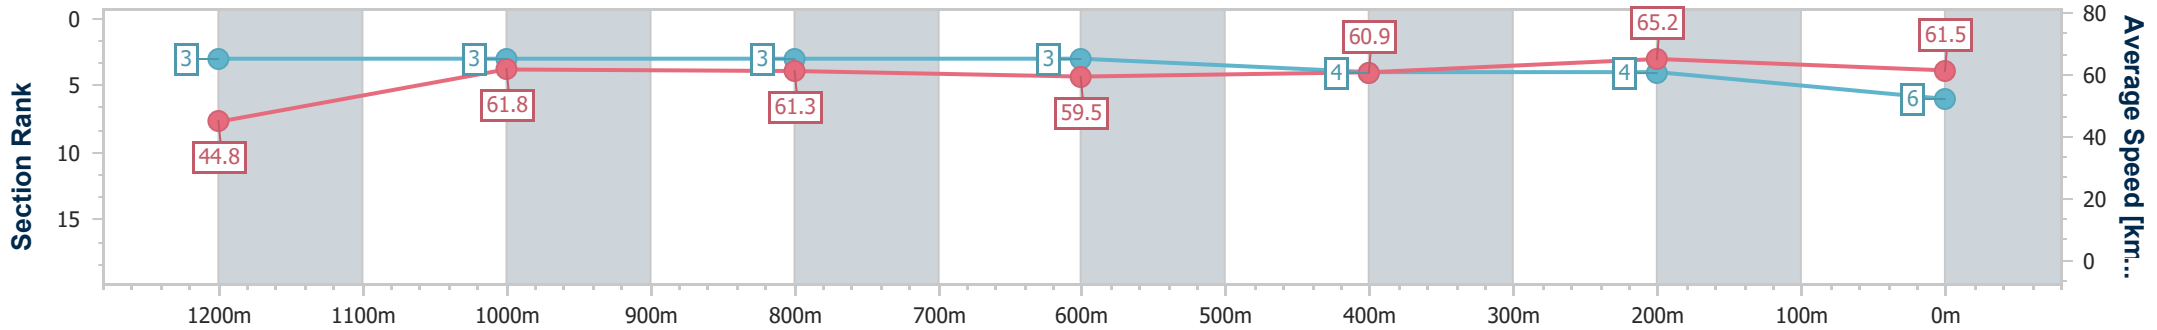

Eagle Farm QLD Professional

Race 10: GALLOPERS SPORTS CLUB Class 2 Plate - 1300m

03 May 2023 - 16:41

Track Rating: Good 4, Weather: Fine, Rail Position: +10.5m Entire Course

BRISBANE RACING CLUB

Section	Overall	1200m	1000m	800m	600m	400m	200m
Section Times	1:18.59 [6] (0:08.09)	1:10.50 [3] (0:11.66)	0:58.84 [3] (0:11.86)	0:46.98 [3] (0:12.25)	0:34.73 [3] (0:11.97)	0:22.76 [4] (0:11.03)	0:11.73 [4] (0:11.73)
Average Speed [km/h]	44.8	61.8	61.3	59.5	60.9	65.2	61.5
Top Speed [km/h]	60.4	62.7	62.5	60.6	63.9	66.8	63.9
Avg. Dist. to Rail [m]	5.2	2.2	2.3	2.7	2.7	5.3	5.0
Avg. Stride Freq. [Hz]	2.0	2.3	2.3	2.2	2.3	2.4	2.4
Avg. Stride Length [m]	6.0	7.6	7.5	7.5	7.5	7.4	7.1

- [] Ranking at each section and finish
- .-.- No data available at this section
- NA No data available

Horse/Jockey Name	Billy's Bro
Final Rank	7
Fastest Section Time (Section)	0:08.10 (Overall)
Top Speed [km/h] (Section)	65.5 (400m)
Race State	Finished