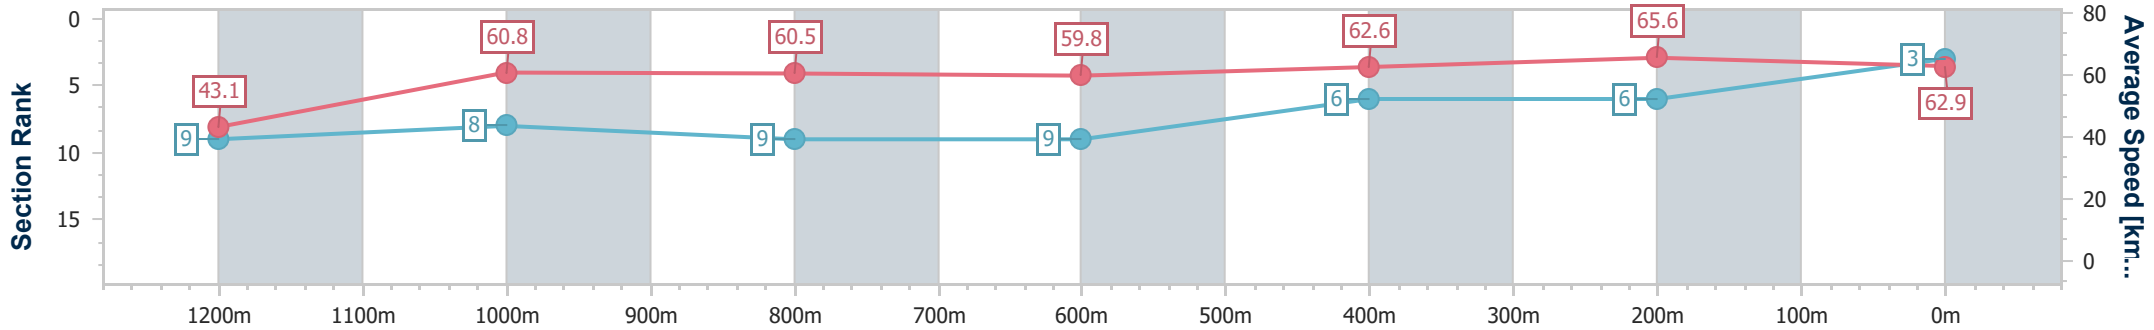

Eagle Farm QLD Professional

Race 10: GALLOPERS SPORTS CLUB Class 2 Plate - 1300m

03 May 2023 - 16:41

Track Rating: Good 4, Weather: Fine, Rail Position: +10.5m Entire Course

BRISBANE RACING CLUB

Section	Overall	1200m	1000m	800m	600m	400m	200m
Section Times	1:18.47 [3] (0:08.46)	1:10.01 [9] (0:11.90)	0:58.11 [8] (0:12.02)	0:46.09 [9] (0:12.08)	0:34.01 [9] (0:11.58)	0:22.43 [6] (0:10.98)	0:11.45 [6] (0:11.45)
Average Speed [km/h]	43.1	60.8	60.5	59.8	62.6	65.6	62.9
Top Speed [km/h]	57.4	61.9	62.7	61.1	66.5	66.8	65.4
Avg. Dist. to Rail [m]	8.5	3.5	2.3	0.8	1.7	6.6	6.6
Avg. Stride Freq. [Hz]	2.1	2.2	2.2	2.2	2.3	2.4	2.4
Avg. Stride Length [m]	5.6	7.6	7.5	7.5	7.7	7.5	7.3