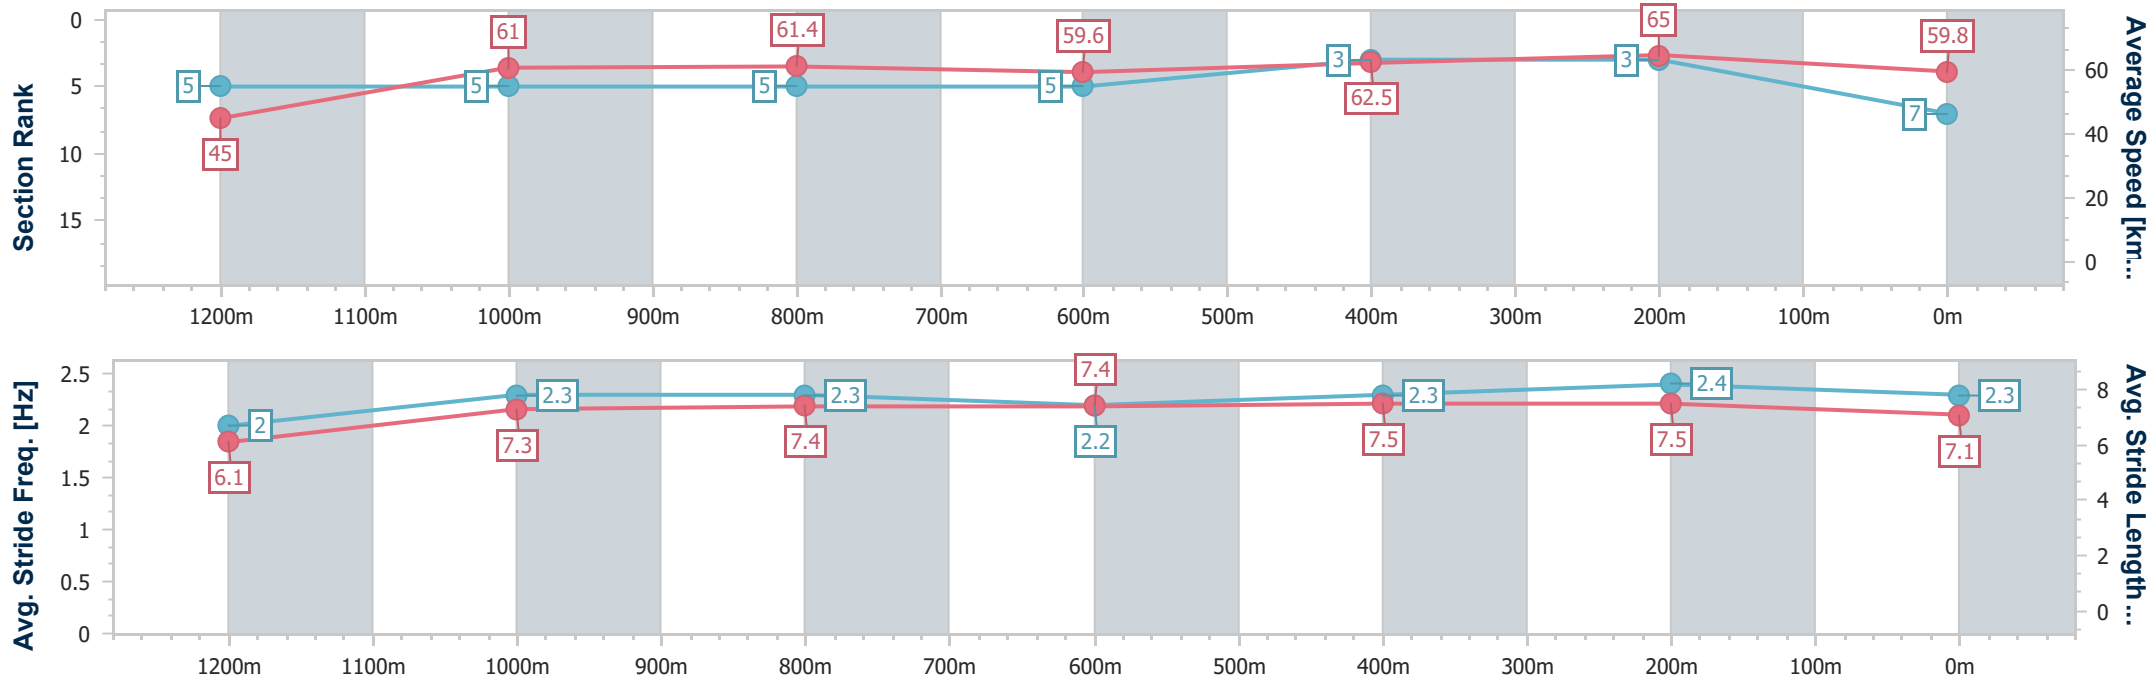

- [] Ranking at each section and finish
- .-.- No data available at this section
- NA No data available

Horse/Jockey Name	Billy's Bro
Final Rank	7
Fastest Section Time (Section)	0:08.10 (Overall)
Top Speed [km/h] (Section)	65.5 (400m)
Race State	Finished

Eagle Farm QLD Professional

Race 10: GALLOPERS SPORTS CLUB Class 2 Plate - 1300m

03 May 2023 - 16:41

Track Rating: Good 4, Weather: Fine, Rail Position: +10.5m Entire Course

BRISBANE RACING CLUB

Section	Overall	1200m	1000m	800m	600m	400m	200m
Section Times	1:18.83 [7] (0:08.10)	1:10.73 [5] (0:11.83)	0:58.90 [5] (0:11.88)	0:47.02 [5] (0:12.24)	0:34.78 [5] (0:11.68)	0:23.10 [3] (0:11.07)	0:12.03 [3] (0:12.03)
Average Speed [km/h]	45.0	61.0	61.4	59.6	62.5	65.0	59.8
Top Speed [km/h]	58.4	62.3	62.0	61.0	64.9	65.5	64.3
Avg. Dist. to Rail [m]	7.9	4.0	2.9	3.2	3.0	7.6	7.0
Avg. Stride Freq. [Hz]	2.0	2.3	2.3	2.2	2.3	2.4	2.3
Avg. Stride Length [m]	6.1	7.3	7.4	7.4	7.5	7.5	7.1

- [] Ranking at each section and finish
- .-.- No data available at this section
- NA No data available

Horse/Jockey Name	Secret Note
Final Rank	8
Fastest Section Time (Section)	0:08.11 (Overall)
Top Speed [km/h] (Section)	65.0 (400m)
Race State	Finished