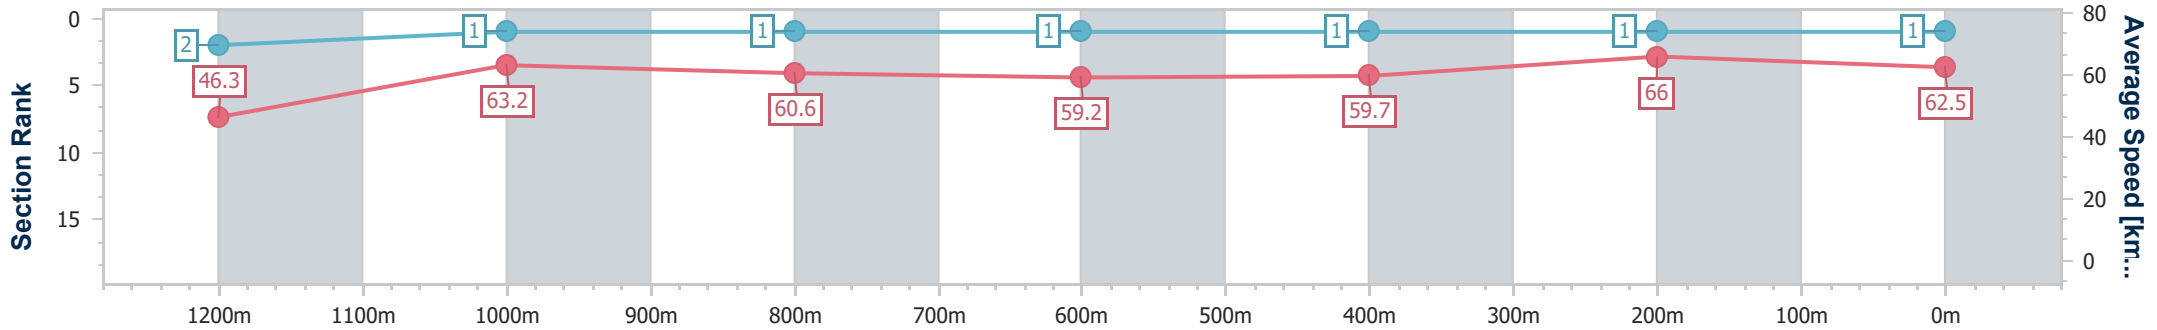

Race 10: GALLOPERS SPORTS CLUB Class 2 Plate - 1300m

03 May 2023 - 16:41

Track Rating: Good 4, Weather: Fine, Rail Position: +10.5m Entire Course

BRISBANE RACING CLUB

Section	Overall	1200m	1000m	800m	600m	400m	200m
Section Times	1:18.15 [1] (0:07.89)	1:10.26 [2] (0:11.43)	0:58.83 [1] (0:12.00)	0:46.83 [1] (0:12.26)	0:34.57 [1] (0:12.12)	0:22.45 [1] (0:10.91)	0:11.54 [1] (0:11.54)
Average Speed [km/h]	46.3	63.2	60.6	59.2	59.7	66.0	62.5
Top Speed [km/h]	61.9	64.5	62.5	61.0	63.2	67.3	66.0
Avg. Dist. to Rail [m]	10.0	3.0	2.1	2.1	0.9	2.2	1.7
Avg. Stride Freq. [Hz]	2.2	2.5	2.4	2.3	2.3	2.5	2.4
Avg. Stride Length [m]	5.8	7.1	7.1	7.0	7.0	7.3	7.1