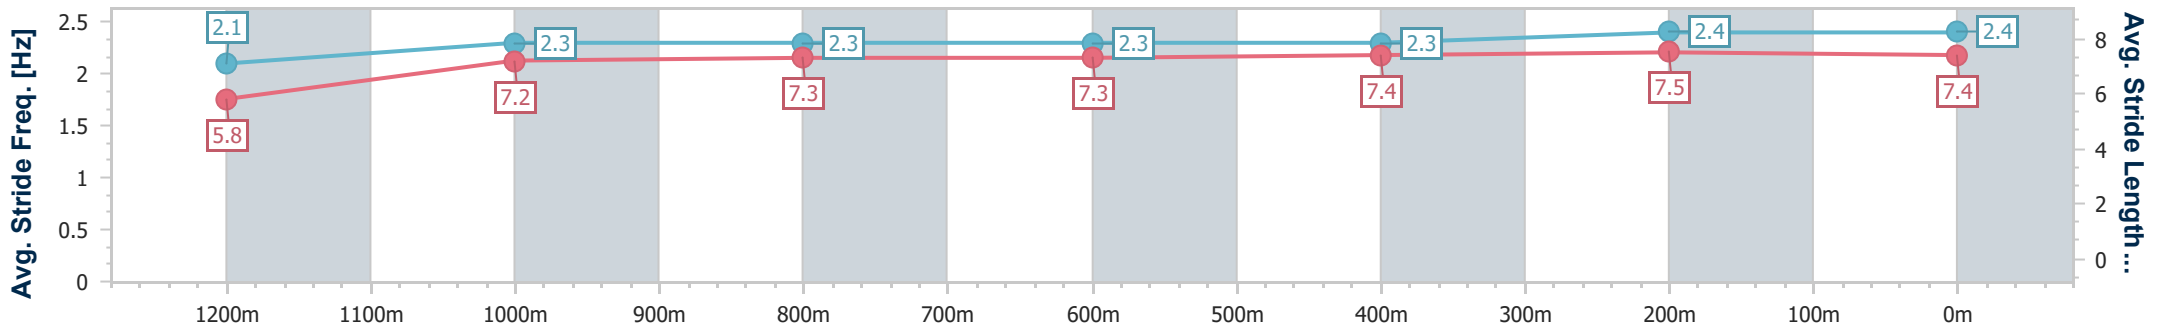

Eagle Farm QLD Professional

Race 10: GALLOPERS SPORTS CLUB Class 2 Plate - 1300m

03 May 2023 - 16:41

Track Rating: Good 4, Weather: Fine, Rail Position: +10.5m Entire Course

BRISBANE RACING CLUB

Section	Overall	1200m	1000m	800m	600m	400m	200m
Section Times	1:18.43 [2] (0:08.13)	1:10.30 [5] (0:11.77)	0:58.53 [4] (0:11.88)	0:46.65 [4] (0:12.16)	0:34.49 [4] (0:12.03)	0:22.46 [5] (0:11.00)	0:11.46 [5] (0:11.46)
Average Speed [km/h]	44.5	61.4	60.9	59.2	59.6	65.5	62.8
Top Speed [km/h]	58.9	63.4	62.5	60.7	64.1	66.4	64.5
Avg. Dist. to Rail [m]	3.9	2.1	1.6	0.4	0.8	0.3	0.8
Avg. Stride Freq. [Hz]	2.1	2.3	2.3	2.3	2.3	2.4	2.4
Avg. Stride Length [m]	5.8	7.2	7.3	7.3	7.4	7.5	7.4