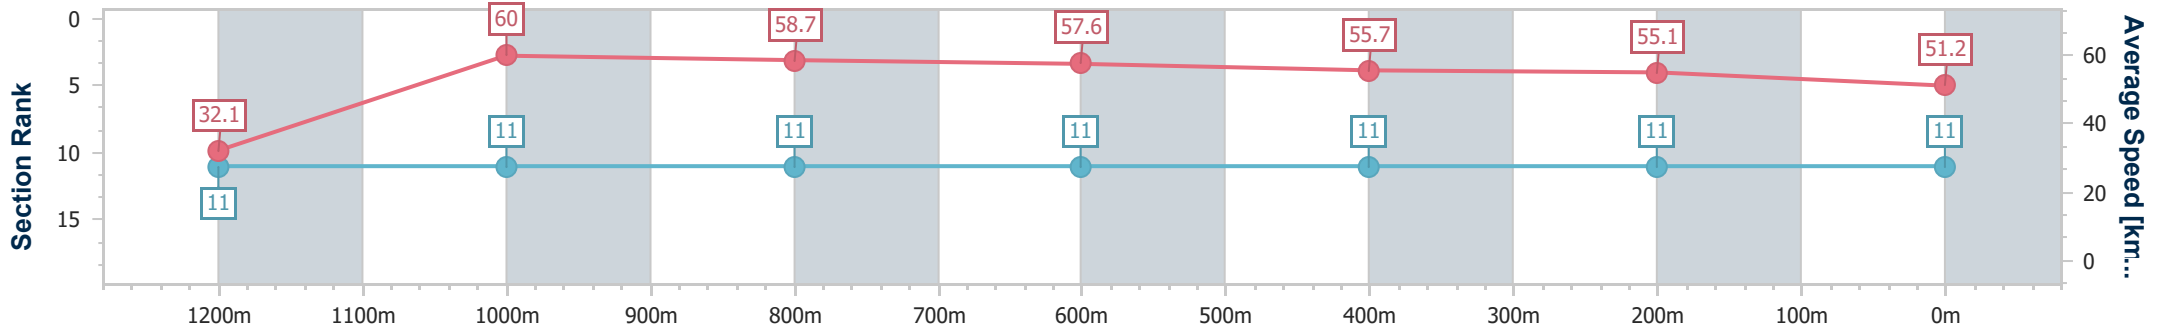

- [] Ranking at each section and finish
- .-.- No data available at this section
- NA No data available

Horse/Jockey Name	Sea Palling
Final Rank	11
Fastest Section Time (Section)	0:11.35 (Overall)
Top Speed [km/h] (Section)	60.5 (1200m)
Race State	DidNotFinish

Eagle Farm QLD Professional

Race 10: GALLOPERS SPORTS CLUB Class 2 Plate - 1300m

03 May 2023 - 16:41

Track Rating: Good 4, Weather: Fine, Rail Position: +10.5m Entire Course

BRISBANE RACING CLUB

Section	Overall	1200m	1000m	800m	600m	400m	200m
Section Times	0:00.00 [11] (0:11.35)	0:00.00 [11] (0:12.02)	0:00.00 [11] (0:12.36)	0:00.00 [11] (0:12.57)	0:00.00 [11] (0:12.94)	0:00.00 [11] (0:13.07)	0:00.00 [11] (0:14.05)
Average Speed [km/h]	32.1	60.0	58.7	57.6	55.7	55.1	51.2
Top Speed [km/h]	59.2	60.5	59.4	58.5	56.1	56.1	53.6
Avg. Dist. to Rail [m]	10.8	2.2	1.8	1.1	0.4	0.5	0.4
Avg. Stride Freq. [Hz]	2.0	2.1	2.1	2.1	2.1	2.1	2.0
Avg. Stride Length [m]	4.3	7.6	7.4	7.4	7.2	7.2	6.9

- [] Ranking at each section and finish
- .-.- No data available at this section
- NA No data available