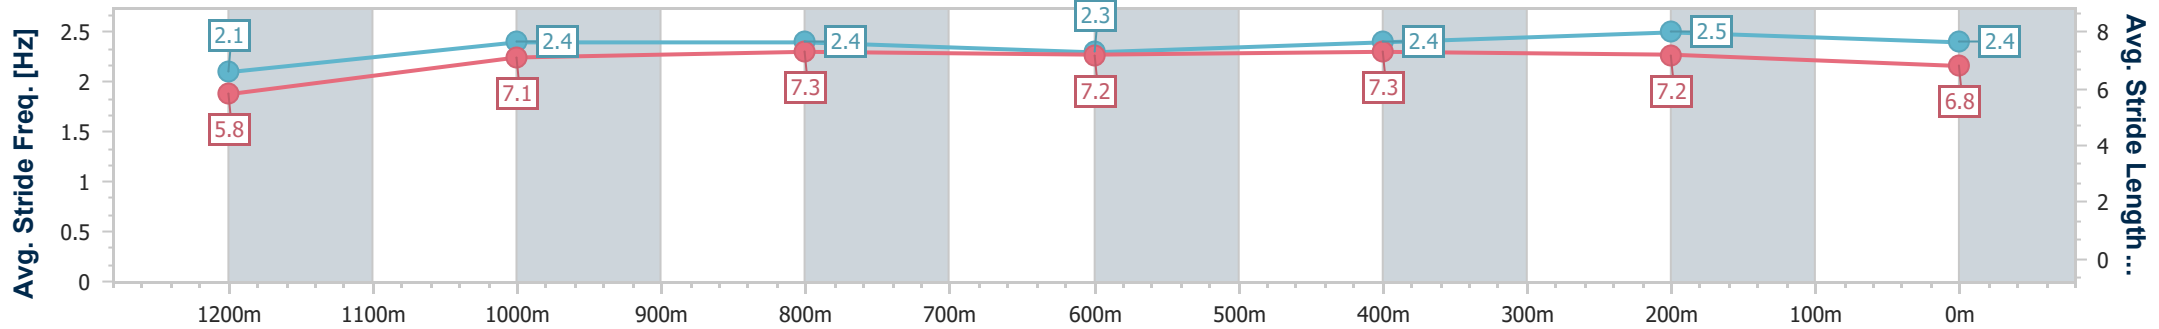

Eagle Farm QLD Professional

Race 10: GALLOPERS SPORTS CLUB Class 2 Plate - 1300m

03 May 2023 - 16:41

Track Rating: Good 4, Weather: Fine, Rail Position: +10.5m Entire Course

BRISBANE RACING CLUB

Section	Overall	1200m	1000m	800m	600m	400m	200m
Section Times	1:19.48 [9] (0:08.33)	1:11.15 [7] (0:11.92)	0:59.23 [7] (0:11.79)	0:47.44 [7] (0:12.22)	0:35.22 [7] (0:11.84)	0:23.38 [8] (0:11.21)	0:12.17 [9] (0:12.17)
Average Speed [km/h]	43.6	60.6	61.8	60.0	62.3	64.2	59.1
Top Speed [km/h]	58.0	62.4	63.3	62.8	64.9	64.7	64.1
Avg. Dist. to Rail [m]	6.8	2.8	2.9	3.5	5.1	6.6	4.8
Avg. Stride Freq. [Hz]	2.1	2.4	2.4	2.3	2.4	2.5	2.4
Avg. Stride Length [m]	5.8	7.1	7.3	7.2	7.3	7.2	6.8