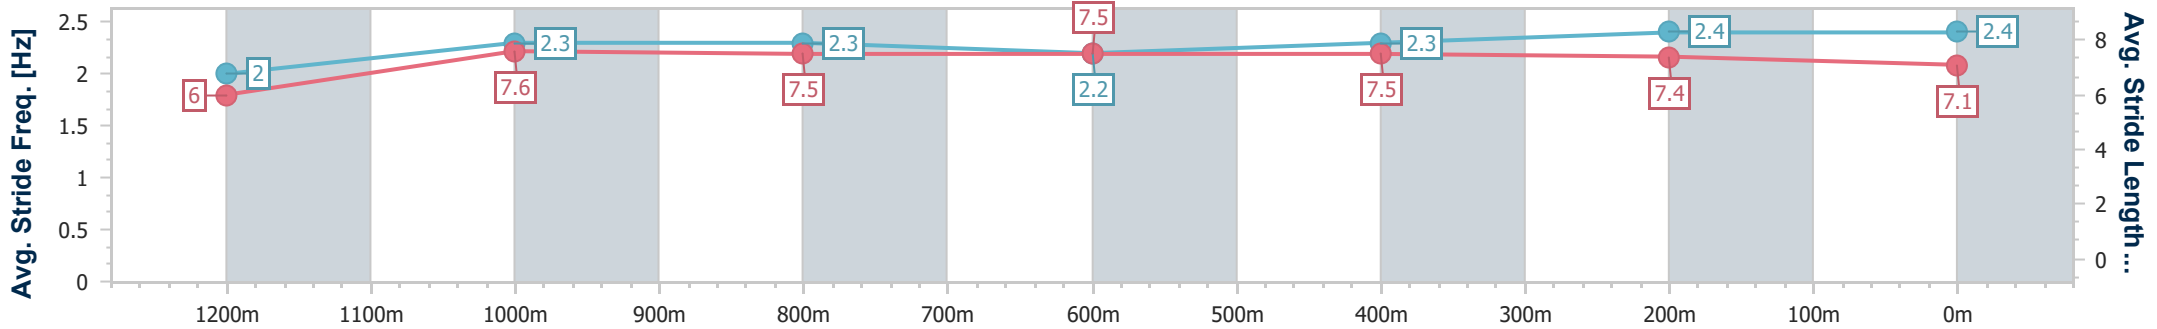

Eagle Farm QLD Professional

Race 10: GALLOPERS SPORTS CLUB Class 2 Plate - 1300m

03 May 2023 - 16:41

Track Rating: Good 4, Weather: Fine, Rail Position: +10.5m Entire Course

BRISBANE RACING CLUB

Section	Overall	1200m	1000m	800m	600m	400m	200m
Section Times	1:18.59 [6] (0:08.09)	1:10.50 [3] (0:11.66)	0:58.84 [3] (0:11.86)	0:46.98 [3] (0:12.25)	0:34.73 [3] (0:11.97)	0:22.76 [4] (0:11.03)	0:11.73 [4] (0:11.73)
Average Speed [km/h]	44.8	61.8	61.3	59.5	60.9	65.2	61.5
Top Speed [km/h]	60.4	62.7	62.5	60.6	63.9	66.8	63.9
Avg. Dist. to Rail [m]	5.2	2.2	2.3	2.7	2.7	5.3	5.0
Avg. Stride Freq. [Hz]	2.0	2.3	2.3	2.2	2.3	2.4	2.4
Avg. Stride Length [m]	6.0	7.6	7.5	7.5	7.5	7.4	7.1

- [] Ranking at each section and finish
- .-.- No data available at this section
- NA No data available

Horse/Jockey Name	Billy's Bro
Final Rank	7
Fastest Section Time (Section)	0:08.10 (Overall)
Top Speed [km/h] (Section)	65.5 (400m)
Race State	Finished