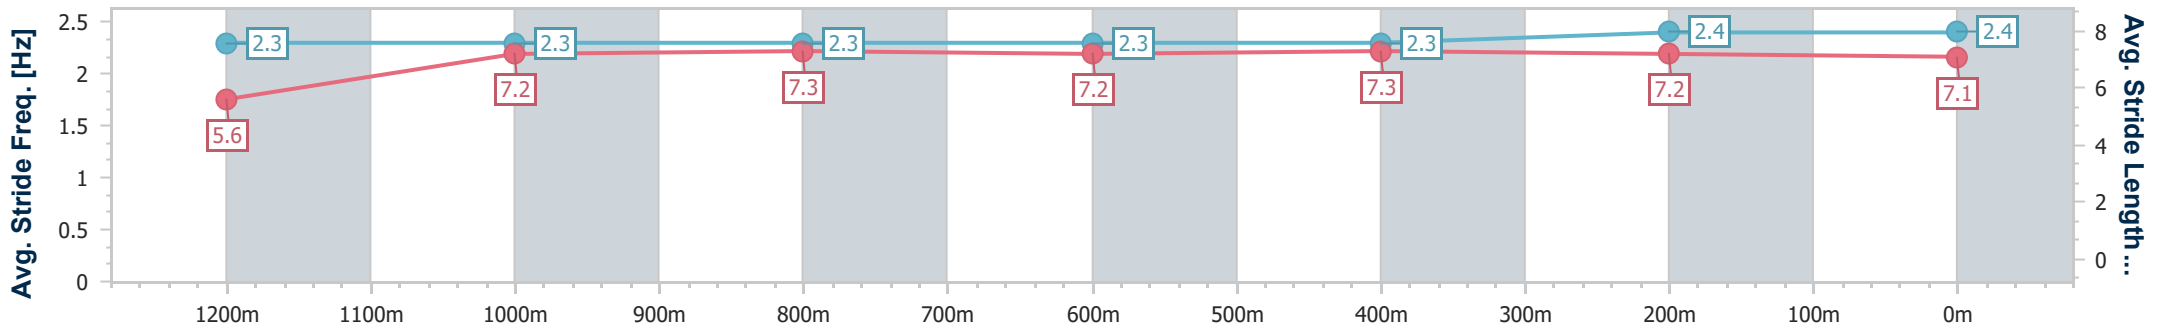

- [] Ranking at each section and finish
- .-.- No data available at this section
- NA No data available

Horse/Jockey Name	My Pins
Final Rank	5
Fastest Section Time (Section)	0:07.93 (Overall)
Top Speed [km/h] (Section)	66.7 (400m)
Race State	Finished

Eagle Farm QLD Professional

Race 10: GALLOPERS SPORTS CLUB Class 2 Plate - 1300m

03 May 2023 - 16:41

Track Rating: Good 4, Weather: Fine, Rail Position: +10.5m Entire Course

BRISBANE RACING CLUB

Section	Overall	1200m	1000m	800m	600m	400m	200m
Section Times	1:18.53 [5] (0:07.93)	1:10.60 [1] (0:11.74)	0:58.86 [2] (0:11.93)	0:46.93 [2] (0:12.27)	0:34.66 [2] (0:12.02)	0:22.64 [2] (0:10.99)	0:11.65 [2] (0:11.65)
Average Speed [km/h]	45.6	61.4	60.9	58.9	60.0	65.5	61.8
Top Speed [km/h]	60.0	62.6	62.6	60.3	64.4	66.7	65.3
Avg. Dist. to Rail [m]	5.9	1.3	1.7	1.1	0.6	2.2	1.1
Avg. Stride Freq. [Hz]	2.3	2.3	2.3	2.3	2.3	2.4	2.4
Avg. Stride Length [m]	5.6	7.2	7.3	7.2	7.3	7.2	7.1