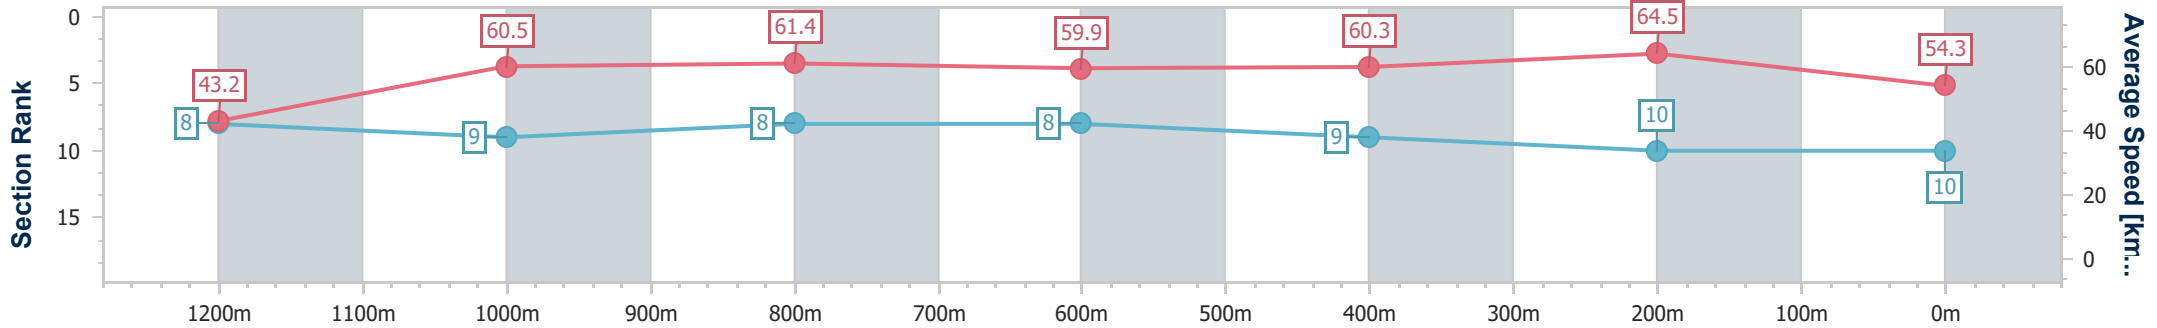

Eagle Farm QLD Professional

Race 10: GALLOPERS SPORTS CLUB Class 2 Plate - 1300m

03 May 2023 - 16:41

Track Rating: Good 4, Weather: Fine, Rail Position: +10.5m Entire Course

BRISBANE RACING CLUB

Section	Overall	1200m	1000m	800m	600m	400m	200m
Section Times	1:20.60 [10] (0:08.45)	1:12.15 [8] (0:11.92)	1:00.23 [9] (0:11.84)	0:48.39 [8] (0:12.06)	0:36.33 [8] (0:11.90)	0:24.43 [9] (0:11.17)	0:13.26 [10] (0:13.26)
Average Speed [km/h]	43.2	60.5	61.4	59.9	60.3	64.5	54.3
Top Speed [km/h]	59.3	61.5	62.9	61.4	62.6	65.2	62.8
Avg. Dist. to Rail [m]	9.4	2.0	1.9	0.8	0.5	0.3	0.5
Avg. Stride Freq. [Hz]	2.1	2.2	2.3	2.2	2.3	2.4	2.2
Avg. Stride Length [m]	5.7	7.4	7.5	7.4	7.4	7.5	6.8

- [] Ranking at each section and finish
- .-.- No data available at this section
- NA No data available

Horse/Jockey Name	Sea Palling
Final Rank	11
Fastest Section Time (Section)	0:11.35 (Overall)
Top Speed [km/h] (Section)	60.5 (1200m)
Race State	DidNotFinish