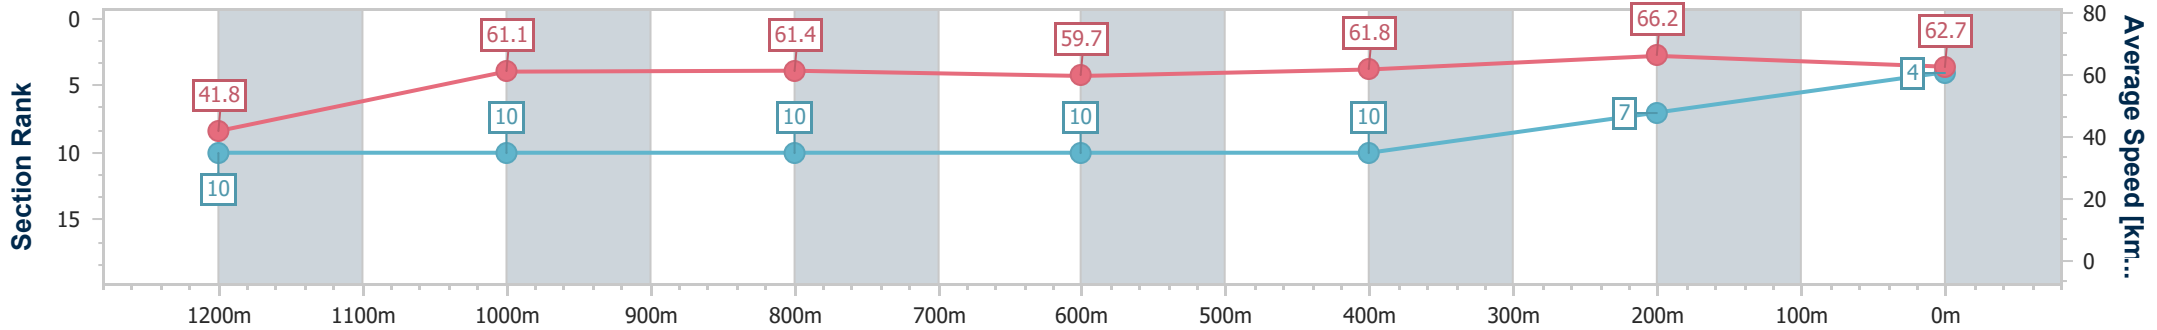

Eagle Farm QLD Professional

Race 10: GALLOPERS SPORTS CLUB Class 2 Plate - 1300m

03 May 2023 - 16:41

Track Rating: Good 4, Weather: Fine, Rail Position: +10.5m Entire Course

BRISBANE RACING CLUB

Section	Overall	1200m	1000m	800m	600m	400m	200m
Section Times	1:18.53 [4] (0:08.70)	1:09.83 [10] (0:11.82)	0:58.01 [10] (0:11.85)	0:46.16 [10] (0:12.12)	0:34.04 [10] (0:11.69)	0:22.35 [10] (0:10.89)	0:11.46 [7] (0:11.46)
Average Speed [km/h]	41.8	61.1	61.4	59.7	61.8	66.2	62.7
Top Speed [km/h]	58.1	62.0	63.5	61.5	65.1	66.9	65.9
Avg. Dist. to Rail [m]	9.1	2.6	2.0	1.4	0.9	3.6	3.2
Avg. Stride Freq. [Hz]	2.0	2.2	2.2	2.2	2.2	2.4	2.3
Avg. Stride Length [m]	5.7	7.4	7.6	7.5	7.7	7.8	7.5

- [] Ranking at each section and finish
- .-.- No data available at this section
- NA No data available

Horse/Jockey Name	My Pins
Final Rank	5
Fastest Section Time (Section)	0:07.93 (Overall)
Top Speed [km/h] (Section)	66.7 (400m)
Race State	Finished