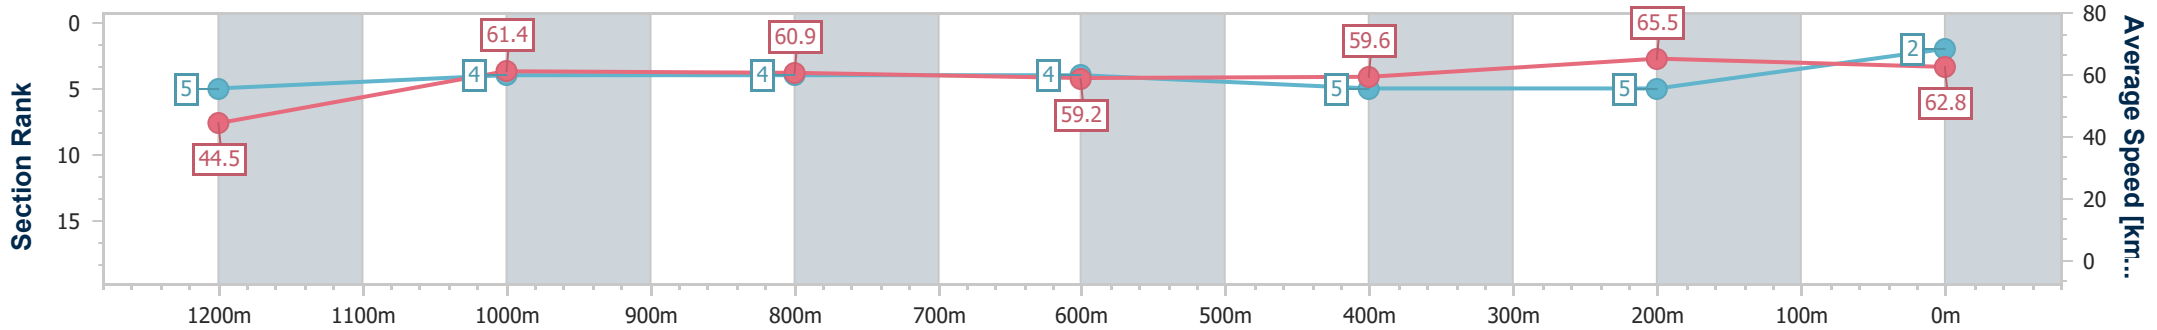

Eagle Farm QLD Professional

Race 10: GALLOPERS SPORTS CLUB Class 2 Plate - 1300m

03 May 2023 - 16:41

Track Rating: Good 4, Weather: Fine, Rail Position: +10.5m Entire Course

BRISBANE RACING CLUB

Section	Overall	1200m	1000m	800m	600m	400m	200m
Section Times	1:18.43 [2] (0:08.13)	1:10.30 [5] (0:11.77)	0:58.53 [4] (0:11.88)	0:46.65 [4] (0:12.16)	0:34.49 [4] (0:12.03)	0:22.46 [5] (0:11.00)	0:11.46 [5] (0:11.46)
Average Speed [km/h]	44.5	61.4	60.9	59.2	59.6	65.5	62.8
Top Speed [km/h]	58.9	63.4	62.5	60.7	64.1	66.4	64.5
Avg. Dist. to Rail [m]	3.9	2.1	1.6	0.4	0.8	0.3	0.8
Avg. Stride Freq. [Hz]	2.1	2.3	2.3	2.3	2.3	2.4	2.4
Avg. Stride Length [m]	5.8	7.2	7.3	7.3	7.4	7.5	7.4