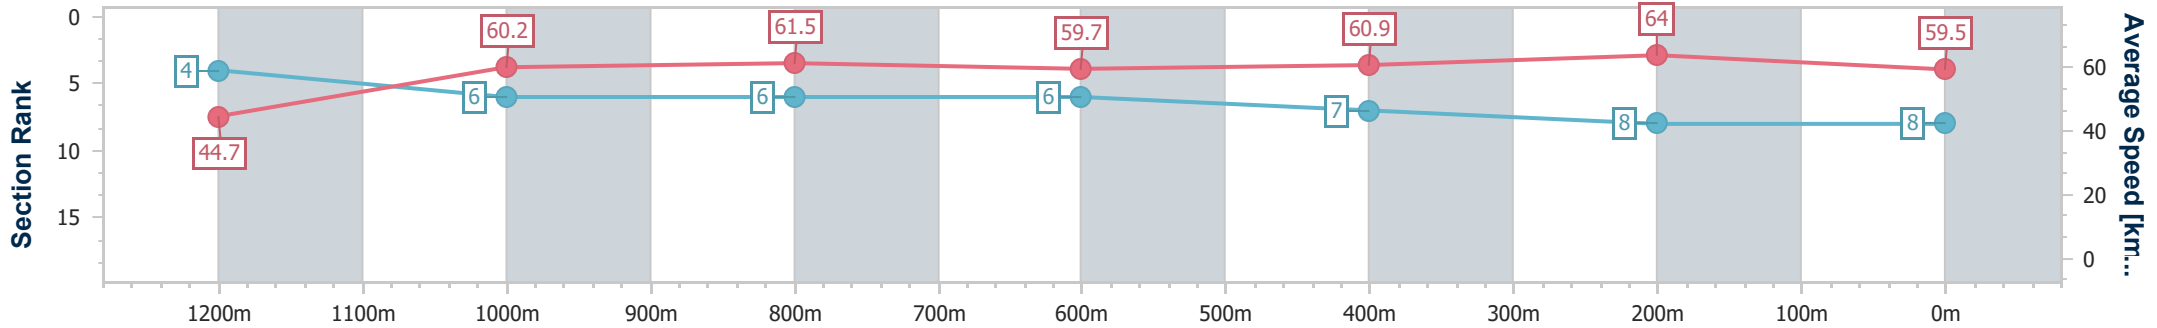

- [] Ranking at each section and finish
- .-.- No data available at this section
- NA No data available

Horse/Jockey Name	Secret Note
Final Rank	8
Fastest Section Time (Section)	0:08.11 (Overall)
Top Speed [km/h] (Section)	65.0 (400m)
Race State	Finished

Eagle Farm QLD Professional

Race 10: GALLOPERS SPORTS CLUB Class 2 Plate - 1300m

03 May 2023 - 16:41

Track Rating: Good 4, Weather: Fine, Rail Position: +10.5m Entire Course

BRISBANE RACING CLUB

Section	Overall	1200m	1000m	800m	600m	400m	200m
Section Times	1:19.41 [8] (0:08.11)	1:11.30 [4] (0:11.99)	0:59.31 [6] (0:11.87)	0:47.44 [6] (0:12.19)	0:35.25 [6] (0:11.88)	0:23.37 [7] (0:11.26)	0:12.11 [8] (0:12.11)
Average Speed [km/h]	44.7	60.2	61.5	59.7	60.9	64.0	59.5
Top Speed [km/h]	58.4	61.4	62.8	61.4	63.2	65.0	62.9
Avg. Dist. to Rail [m]	4.9	2.8	2.9	2.2	1.2	3.4	2.6
Avg. Stride Freq. [Hz]	2.1	2.3	2.3	2.2	2.2	2.4	2.3
Avg. Stride Length [m]	5.7	7.4	7.5	7.5	7.5	7.4	7.2

- [] Ranking at each section and finish
- .-.- No data available at this section
- NA No data available

Horse/Jockey Name	Absolute Charmer
Final Rank	9
Fastest Section Time (Section)	0:08.33 (Overall)
Top Speed [km/h] (Section)	64.9 (600m)
Race State	Finished