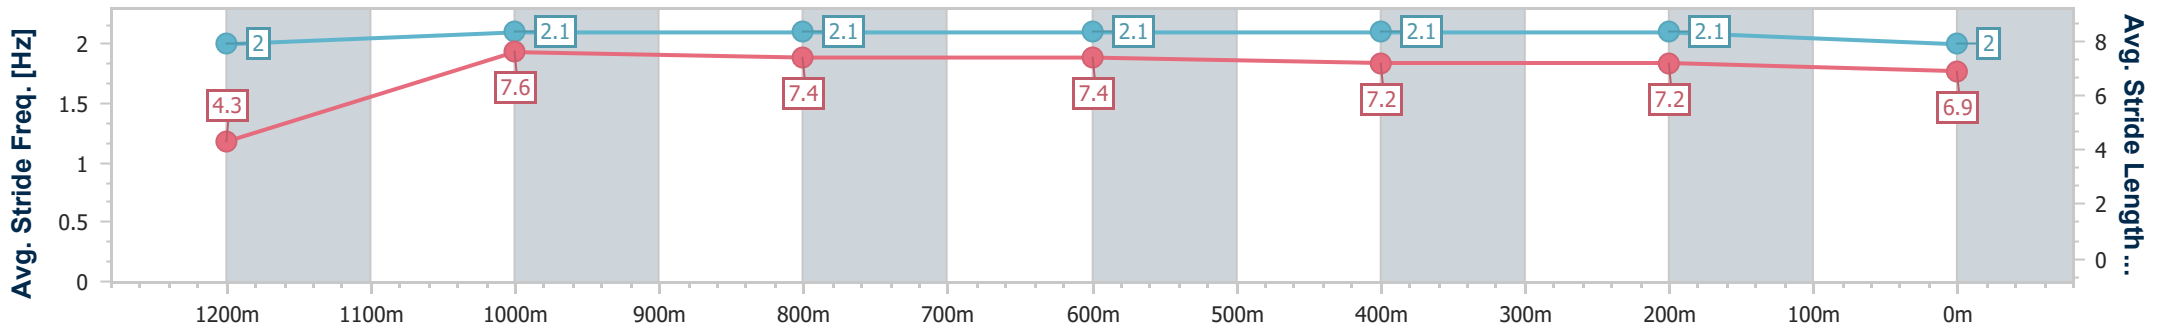

- [] Ranking at each section and finish
- .-.- No data available at this section
- NA No data available

Horse/Jockey Name	Sea Palling
Final Rank	11
Fastest Section Time (Section)	0:11.35 (Overall)
Top Speed [km/h] (Section)	60.5 (1200m)
Race State	DidNotFinish

Eagle Farm QLD Professional

Race 10: GALLOPERS SPORTS CLUB Class 2 Plate - 1300m

03 May 2023 - 16:41

Track Rating: Good 4, Weather: Fine, Rail Position: +10.5m Entire Course

BRISBANE RACING CLUB

Section	Overall	1200m	1000m	800m	600m	400m	200m
Section Times	0:00.00 [11] (0:11.35)	0:00.00 [11] (0:12.02)	0:00.00 [11] (0:12.36)	0:00.00 [11] (0:12.57)	0:00.00 [11] (0:12.94)	0:00.00 [11] (0:13.07)	0:00.00 [11] (0:14.05)
Average Speed [km/h]	32.1	60.0	58.7	57.6	55.7	55.1	51.2
Top Speed [km/h]	59.2	60.5	59.4	58.5	56.1	56.1	53.6
Avg. Dist. to Rail [m]	10.8	2.2	1.8	1.1	0.4	0.5	0.4
Avg. Stride Freq. [Hz]	2.0	2.1	2.1	2.1	2.1	2.1	2.0
Avg. Stride Length [m]	4.3	7.6	7.4	7.4	7.2	7.2	6.9

- [] Ranking at each section and finish
- .-.- No data available at this section
- NA No data available