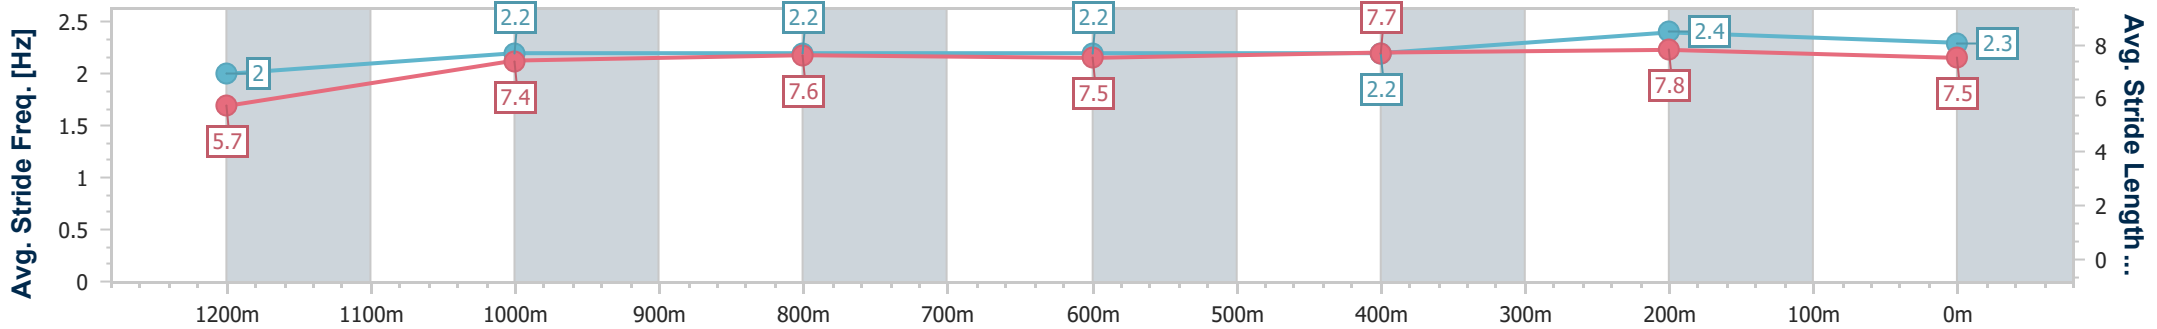

Eagle Farm QLD Professional

Race 10: GALLOPERS SPORTS CLUB Class 2 Plate - 1300m

03 May 2023 - 16:41

Track Rating: Good 4, Weather: Fine, Rail Position: +10.5m Entire Course

BRISBANE RACING CLUB

Section	Overall	1200m	1000m	800m	600m	400m	200m
Section Times	1:18.53 [4] (0:08.70)	1:09.83 [10] (0:11.82)	0:58.01 [10] (0:11.85)	0:46.16 [10] (0:12.12)	0:34.04 [10] (0:11.69)	0:22.35 [10] (0:10.89)	0:11.46 [7] (0:11.46)
Average Speed [km/h]	41.8	61.1	61.4	59.7	61.8	66.2	62.7
Top Speed [km/h]	58.1	62.0	63.5	61.5	65.1	66.9	65.9
Avg. Dist. to Rail [m]	9.1	2.6	2.0	1.4	0.9	3.6	3.2
Avg. Stride Freq. [Hz]	2.0	2.2	2.2	2.2	2.2	2.4	2.3
Avg. Stride Length [m]	5.7	7.4	7.6	7.5	7.7	7.8	7.5

- [] Ranking at each section and finish
- .-.- No data available at this section
- NA No data available

Horse/Jockey Name	My Pins
Final Rank	5
Fastest Section Time (Section)	0:07.93 (Overall)
Top Speed [km/h] (Section)	66.7 (400m)
Race State	Finished