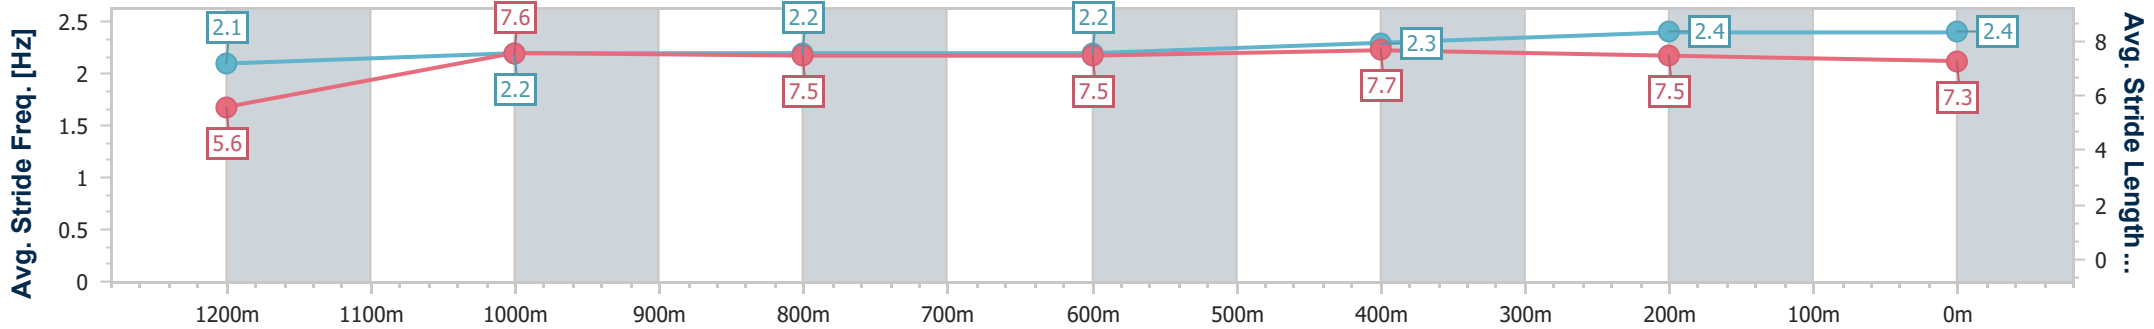

Eagle Farm QLD Professional

Race 10: GALLOPERS SPORTS CLUB Class 2 Plate - 1300m

03 May 2023 - 16:41

Track Rating: Good 4, Weather: Fine, Rail Position: +10.5m Entire Course

BRISBANE RACING CLUB

Section	Overall	1200m	1000m	800m	600m	400m	200m
Section Times	1:18.47 [3] (0:08.46)	1:10.01 [9] (0:11.90)	0:58.11 [8] (0:12.02)	0:46.09 [9] (0:12.08)	0:34.01 [9] (0:11.58)	0:22.43 [6] (0:10.98)	0:11.45 [6] (0:11.45)
Average Speed [km/h]	43.1	60.8	60.5	59.8	62.6	65.6	62.9
Top Speed [km/h]	57.4	61.9	62.7	61.1	66.5	66.8	65.4
Avg. Dist. to Rail [m]	8.5	3.5	2.3	0.8	1.7	6.6	6.6
Avg. Stride Freq. [Hz]	2.1	2.2	2.2	2.2	2.3	2.4	2.4
Avg. Stride Length [m]	5.6	7.6	7.5	7.5	7.7	7.5	7.3