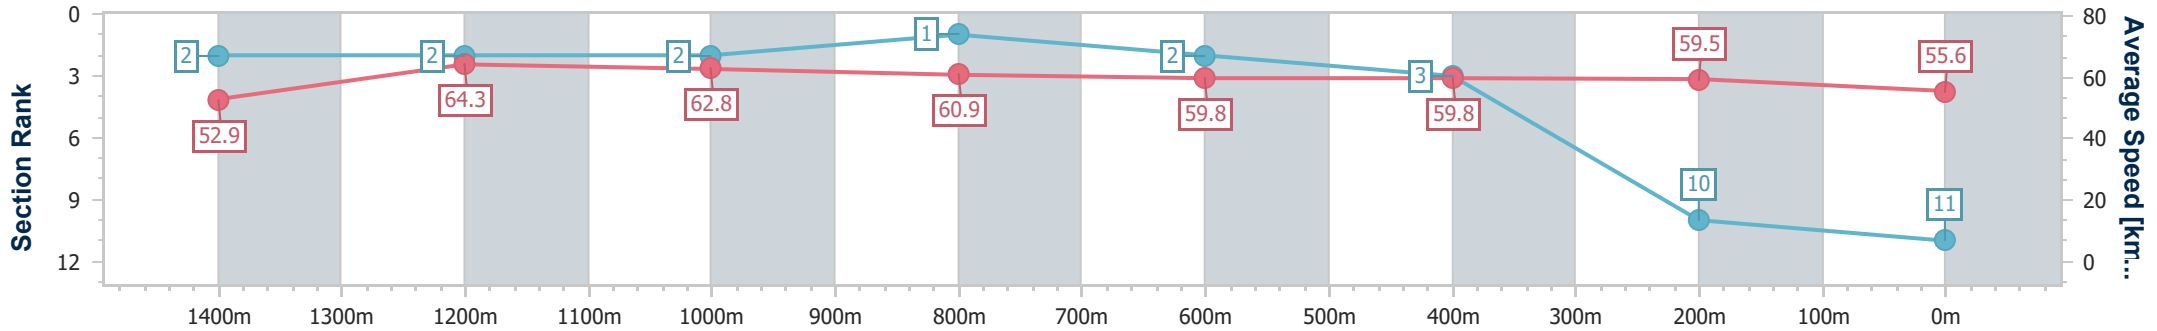

Eagle Farm QLD Professional

Race 8: MOUNT FRANKLIN BENCHMARK 68 Handicap - 1600m

03 May 2023 - 15:30

Track Rating: Good 4, Weather: Fine, Rail Position: +10.5m Entire Course

BRISBANE RACING CLUB

Section	Overall	1400m	1200m	1000m	800m	600m	400m	200m
Section Times	1:37.88 [11] (0:13.68)	1:24.20 [2] (0:11.27)	1:12.93 [2] (0:11.49)	1:01.44 [2] (0:12.03)	0:49.41 [1] (0:12.21)	0:37.20 [2] (0:12.13)	0:25.07 [3] (0:12.12)	0:12.95 [10] (0:12.95)
Average Speed [km/h]	52.9	64.3	62.8	60.9	59.8	59.8	59.5	55.6
Top Speed [km/h]	66.8	67.0	63.5	62.0	60.4	60.4	61.1	57.9
Avg. Dist. to Rail [m]	10.0	5.7	2.9	3.3	3.0	1.6	1.9	1.9
Avg. Stride Freq. [Hz]	2.3	2.4	2.4	2.3	2.3	2.3	2.4	2.3
Avg. Stride Length [m]	6.4	7.5	7.4	7.3	7.2	7.1	7.0	6.6

- [] Ranking at each section and finish
- .-.- No data available at this section
- NA No data available