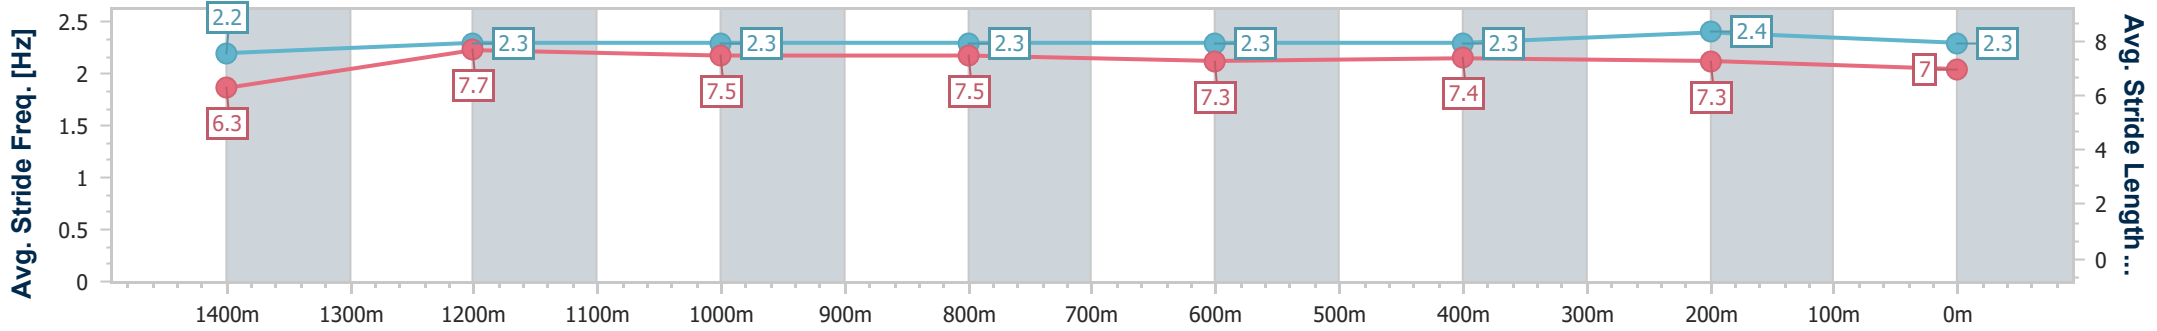

Eagle Farm QLD Professional

Race 8: MOUNT FRANKLIN BENCHMARK 68 Handicap - 1600m

03 May 2023 - 15:30

Track Rating: Good 4, Weather: Fine, Rail Position: +10.5m Entire Course

BRISBANE RACING CLUB

Section	Overall	1400m	1200m	1000m	800m	600m	400m	200m
Section Times	1:37.33 [5] (0:14.56)	1:22.77 [11] (0:11.43)	1:11.34 [10] (0:11.71)	0:59.63 [10] (0:11.71)	0:47.92 [9] (0:11.97)	0:35.95 [9] (0:11.77)	0:24.18 [8] (0:11.61)	0:12.57 [7] (0:12.57)
Average Speed [km/h]	49.6	63.1	61.5	62.1	60.3	61.3	61.9	57.3
Top Speed [km/h]	64.1	64.3	62.5	63.1	61.4	63.5	63.9	59.8
Avg. Dist. to Rail [m]	7.2	0.6	1.3	1.7	1.0	0.3	2.4	4.3
Avg. Stride Freq. [Hz]	2.2	2.3	2.3	2.3	2.3	2.3	2.4	2.3
Avg. Stride Length [m]	6.3	7.7	7.5	7.5	7.3	7.4	7.3	7.0