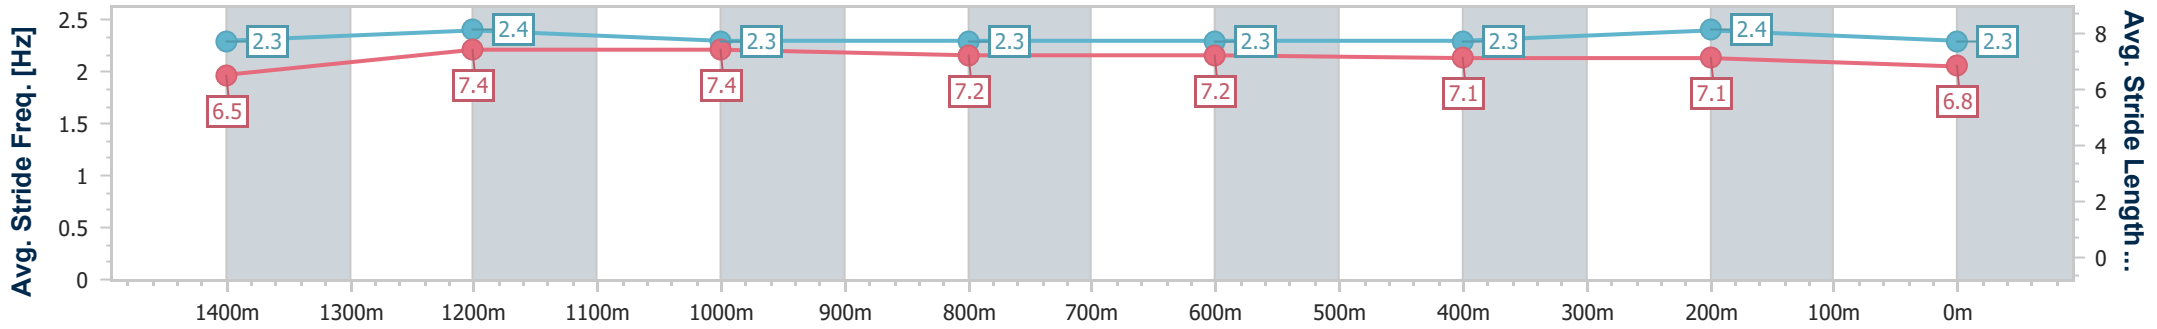

Eagle Farm QLD Professional

Race 8: MOUNT FRANKLIN BENCHMARK 68 Handicap - 1600m

03 May 2023 - 15:30

Track Rating: Good 4, Weather: Fine, Rail Position: +10.5m Entire Course

BRISBANE RACING CLUB

Section	Overall	1400m	1200m	1000m	800m	600m	400m	200m
Section Times	1:37.00 [2] (0:13.65)	1:23.35 [1] (0:11.22)	1:12.13 [1] (0:11.54)	1:00.59 [1] (0:12.06)	0:48.53 [2] (0:12.17)	0:36.36 [1] (0:12.00)	0:24.36 [1] (0:11.78)	0:12.58 [1] (0:12.58)
Average Speed [km/h]	53.0	64.1	62.5	60.0	59.2	59.9	61.2	57.3
Top Speed [km/h]	66.4	66.2	64.0	61.7	60.4	61.8	62.3	60.0
Avg. Dist. to Rail [m]	7.4	1.3	0.5	1.3	0.7	0.5	0.8	1.2
Avg. Stride Freq. [Hz]	2.3	2.4	2.3	2.3	2.3	2.3	2.4	2.3
Avg. Stride Length [m]	6.5	7.4	7.4	7.2	7.2	7.1	7.1	6.8