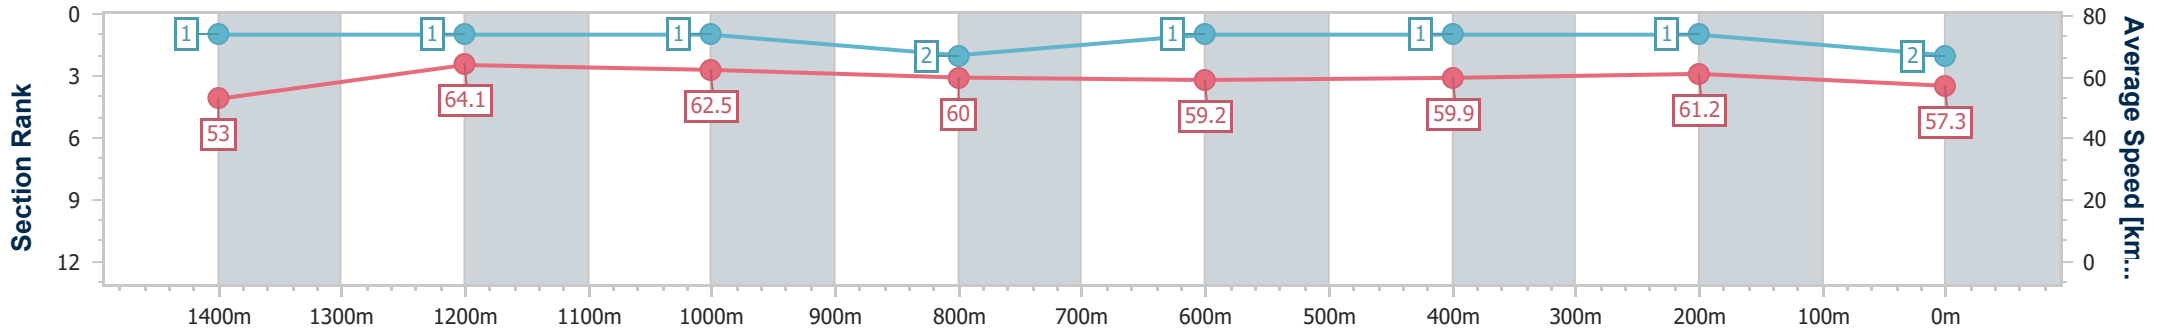

Eagle Farm QLD Professional

Race 8: MOUNT FRANKLIN BENCHMARK 68 Handicap - 1600m

03 May 2023 - 15:30

Track Rating: Good 4, Weather: Fine, Rail Position: +10.5m Entire Course

BRISBANE RACING CLUB

Section	Overall	1400m	1200m	1000m	800m	600m	400m	200m
Section Times	1:37.00 [2] (0:13.65)	1:23.35 [1] (0:11.22)	1:12.13 [1] (0:11.54)	1:00.59 [1] (0:12.06)	0:48.53 [2] (0:12.17)	0:36.36 [1] (0:12.00)	0:24.36 [1] (0:11.78)	0:12.58 [1] (0:12.58)
Average Speed [km/h]	53.0	64.1	62.5	60.0	59.2	59.9	61.2	57.3
Top Speed [km/h]	66.4	66.2	64.0	61.7	60.4	61.8	62.3	60.0
Avg. Dist. to Rail [m]	7.4	1.3	0.5	1.3	0.7	0.5	0.8	1.2
Avg. Stride Freq. [Hz]	2.3	2.4	2.3	2.3	2.3	2.3	2.4	2.3
Avg. Stride Length [m]	6.5	7.4	7.4	7.2	7.2	7.1	7.1	6.8