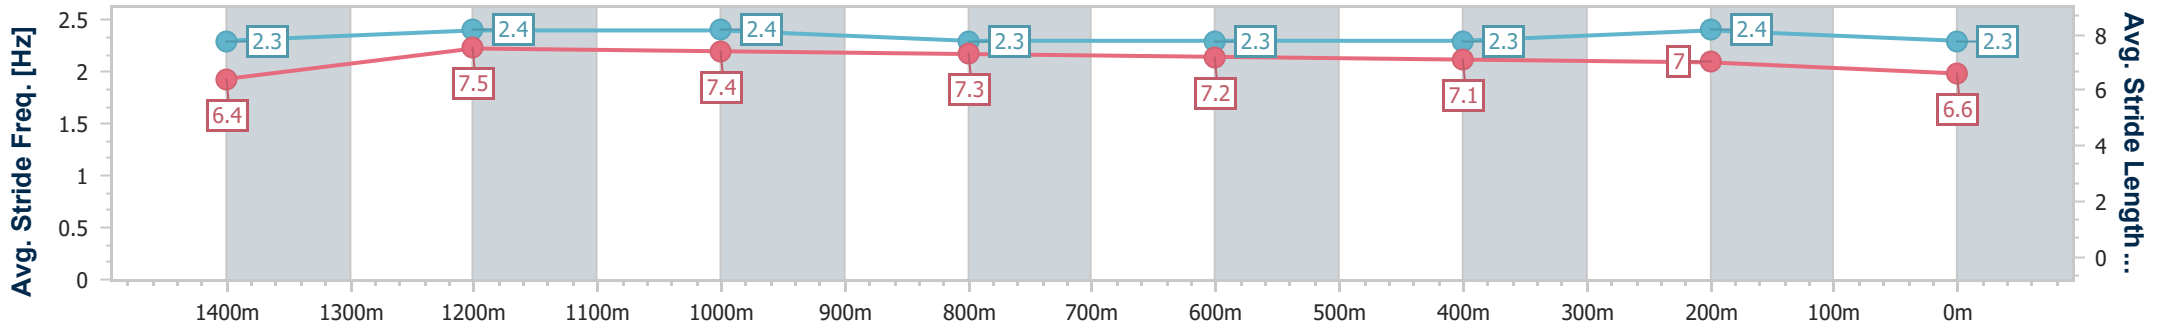

- [] Ranking at each section and finish
- .-.- No data available at this section
- NA No data available

Horse/Jockey Name	Arctic Wolf
Final Rank	11
Fastest Section Time (Section)	0:11.27 (1400m)
Top Speed [km/h] (Section)	67.0 (1400m)
Race State	Finished

Eagle Farm QLD Professional

Race 8: MOUNT FRANKLIN BENCHMARK 68 Handicap - 1600m

03 May 2023 - 15:30

Track Rating: Good 4, Weather: Fine, Rail Position: +10.5m Entire Course

BRISBANE RACING CLUB

Section	Overall	1400m	1200m	1000m	800m	600m	400m	200m
Section Times	1:37.88 [11] (0:13.68)	1:24.20 [2] (0:11.27)	1:12.93 [2] (0:11.49)	1:01.44 [2] (0:12.03)	0:49.41 [1] (0:12.21)	0:37.20 [2] (0:12.13)	0:25.07 [3] (0:12.12)	0:12.95 [10] (0:12.95)
Average Speed [km/h]	52.9	64.3	62.8	60.9	59.8	59.8	59.5	55.6
Top Speed [km/h]	66.8	67.0	63.5	62.0	60.4	60.4	61.1	57.9
Avg. Dist. to Rail [m]	10.0	5.7	2.9	3.3	3.0	1.6	1.9	1.9
Avg. Stride Freq. [Hz]	2.3	2.4	2.4	2.3	2.3	2.3	2.4	2.3
Avg. Stride Length [m]	6.4	7.5	7.4	7.3	7.2	7.1	7.0	6.6

- [] Ranking at each section and finish
- .-.- No data available at this section
- NA No data available