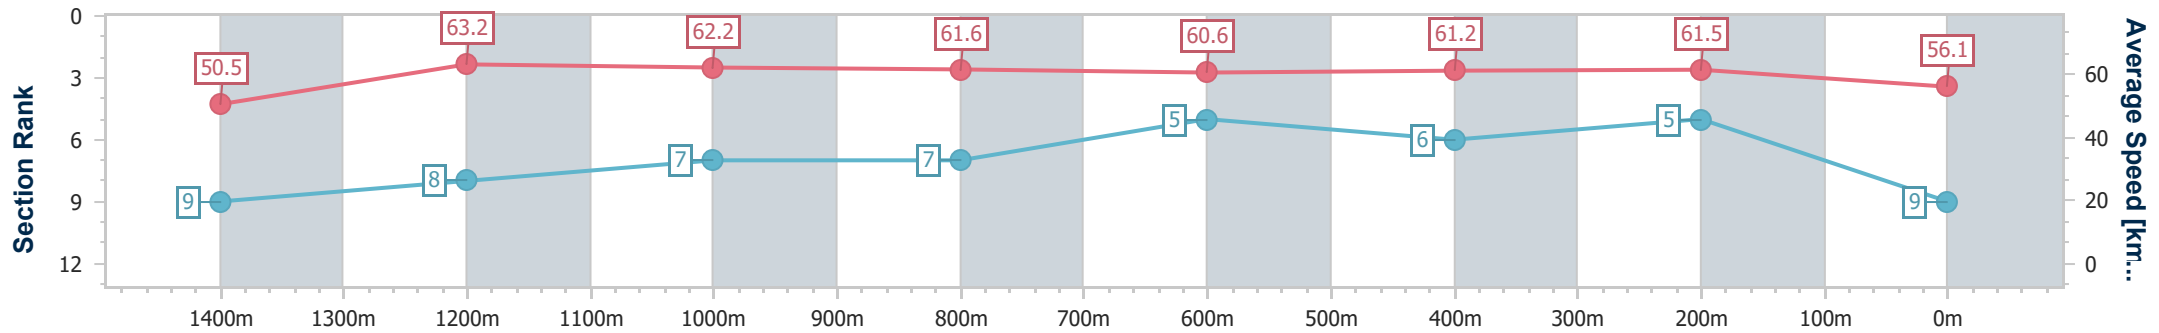

Eagle Farm QLD Professional

Race 8: MOUNT FRANKLIN BENCHMARK 68 Handicap - 1600m

03 May 2023 - 15:30

Track Rating: Good 4, Weather: Fine, Rail Position: +10.5m Entire Course

BRISBANE RACING CLUB

Section	Overall	1400m	1200m	1000m	800m	600m	400m	200m
Section Times	1:37.45 [9] (0:14.27)	1:23.18 [9] (0:11.41)	1:11.77 [8] (0:11.62)	1:00.15 [7] (0:11.77)	0:48.38 [7] (0:11.95)	0:36.43 [5] (0:11.88)	0:24.55 [6] (0:11.71)	0:12.84 [5] (0:12.84)
Average Speed [km/h]	50.5	63.2	62.2	61.6	60.6	61.2	61.5	56.1
Top Speed [km/h]	64.4	64.8	63.0	62.3	61.8	64.1	64.0	58.9
Avg. Dist. to Rail [m]	4.3	1.7	1.6	1.8	1.4	1.9	3.3	3.9
Avg. Stride Freq. [Hz]	2.2	2.3	2.3	2.3	2.3	2.3	2.4	2.3
Avg. Stride Length [m]	6.4	7.6	7.5	7.4	7.3	7.3	7.2	6.9