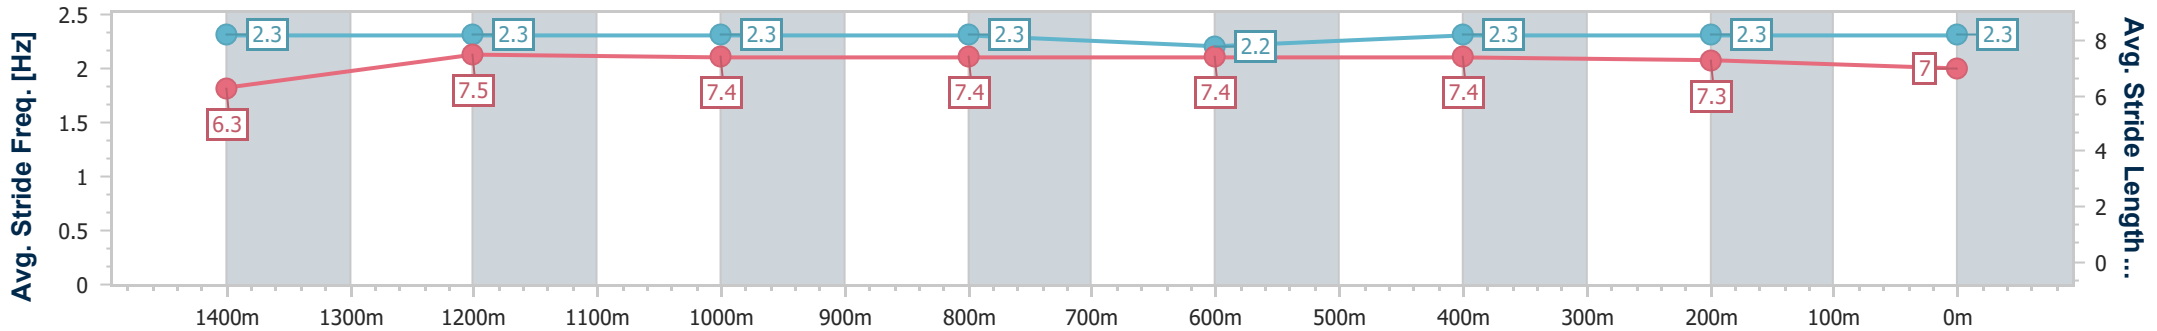

Eagle Farm QLD Professional

Race 8: MOUNT FRANKLIN BENCHMARK 68 Handicap - 1600m

03 May 2023 - 15:30

Track Rating: Good 4, Weather: Fine, Rail Position: +10.5m Entire Course

BRISBANE RACING CLUB

Section	Overall	1400m	1200m	1000m	800m	600m	400m	200m
Section Times	1:37.36 [7] (0:14.05)	1:23.31 [7] (0:11.51)	1:11.80 [7] (0:11.76)	1:00.04 [8] (0:11.98)	0:48.06 [8] (0:12.04)	0:36.02 [8] (0:11.85)	0:24.17 [9] (0:11.76)	0:12.41 [11] (0:12.41)
Average Speed [km/h]	51.4	62.7	61.6	61.1	59.9	61.0	61.3	58.0
Top Speed [km/h]	64.2	63.8	62.9	62.4	61.2	62.2	63.5	60.4
Avg. Dist. to Rail [m]	5.5	3.6	3.7	3.4	0.7	1.2	5.7	6.1
Avg. Stride Freq. [Hz]	2.3	2.3	2.3	2.3	2.2	2.3	2.3	2.3
Avg. Stride Length [m]	6.3	7.5	7.4	7.4	7.4	7.4	7.3	7.0