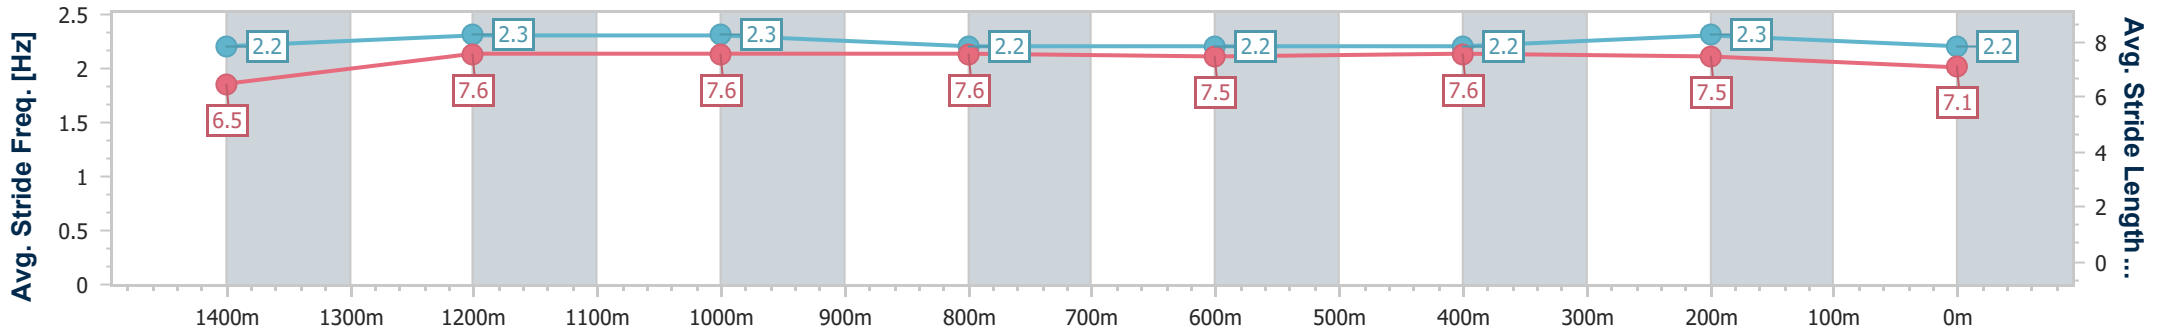

Eagle Farm QLD Professional

Race 8: MOUNT FRANKLIN BENCHMARK 68 Handicap - 1600m

03 May 2023 - 15:30

Track Rating: Good 4, Weather: Fine, Rail Position: +10.5m Entire Course

BRISBANE RACING CLUB

Section	Overall	1400m	1200m	1000m	800m	600m	400m	200m
Section Times	1:37.34 [6] (0:13.92)	1:23.42 [5] (0:11.54)	1:11.88 [6] (0:11.68)	1:00.20 [5] (0:11.91)	0:48.29 [6] (0:12.02)	0:36.27 [7] (0:11.95)	0:24.32 [7] (0:11.76)	0:12.56 [8] (0:12.56)
Average Speed [km/h]	51.9	62.6	61.7	61.2	60.5	60.9	61.2	57.3
Top Speed [km/h]	64.0	63.7	62.9	62.4	61.1	62.1	62.9	59.1
Avg. Dist. to Rail [m]	2.7	2.1	1.5	2.3	2.4	2.2	4.8	5.7
Avg. Stride Freq. [Hz]	2.2	2.3	2.3	2.2	2.2	2.2	2.3	2.2
Avg. Stride Length [m]	6.5	7.6	7.6	7.6	7.5	7.6	7.5	7.1