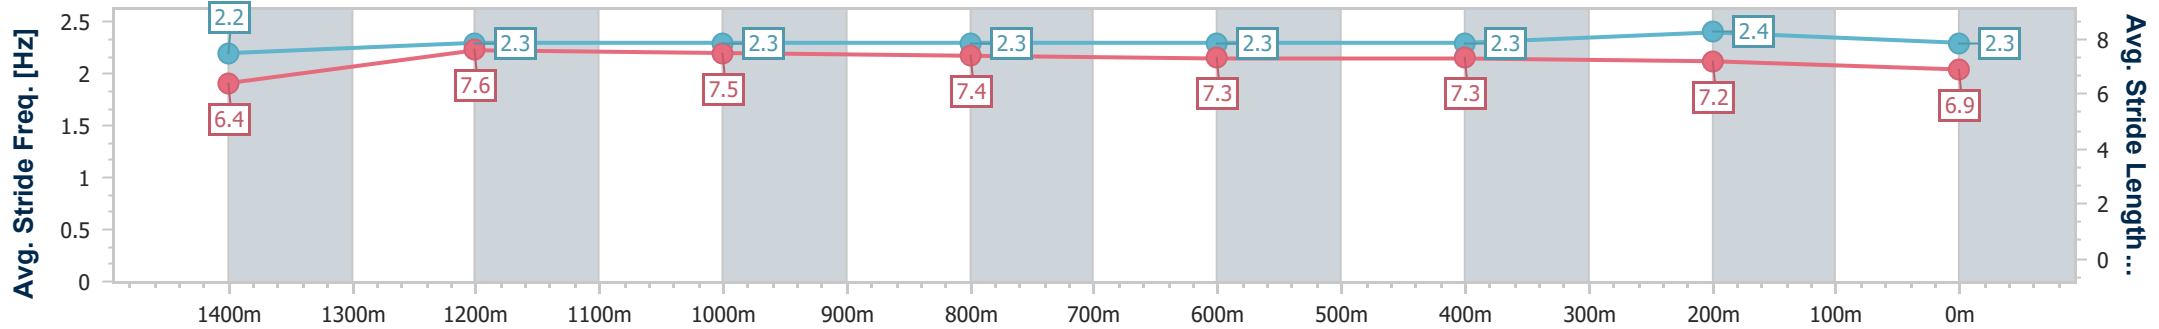

Eagle Farm QLD Professional

Race 8: MOUNT FRANKLIN BENCHMARK 68 Handicap - 1600m

03 May 2023 - 15:30

Track Rating: Good 4, Weather: Fine, Rail Position: +10.5m Entire Course

BRISBANE RACING CLUB

Section	Overall	1400m	1200m	1000m	800m	600m	400m	200m
Section Times	1:37.45 [9] (0:14.27)	1:23.18 [9] (0:11.41)	1:11.77 [8] (0:11.62)	1:00.15 [7] (0:11.77)	0:48.38 [7] (0:11.95)	0:36.43 [5] (0:11.88)	0:24.55 [6] (0:11.71)	0:12.84 [5] (0:12.84)
Average Speed [km/h]	50.5	63.2	62.2	61.6	60.6	61.2	61.5	56.1
Top Speed [km/h]	64.4	64.8	63.0	62.3	61.8	64.1	64.0	58.9
Avg. Dist. to Rail [m]	4.3	1.7	1.6	1.8	1.4	1.9	3.3	3.9
Avg. Stride Freq. [Hz]	2.2	2.3	2.3	2.3	2.3	2.3	2.4	2.3
Avg. Stride Length [m]	6.4	7.6	7.5	7.4	7.3	7.3	7.2	6.9