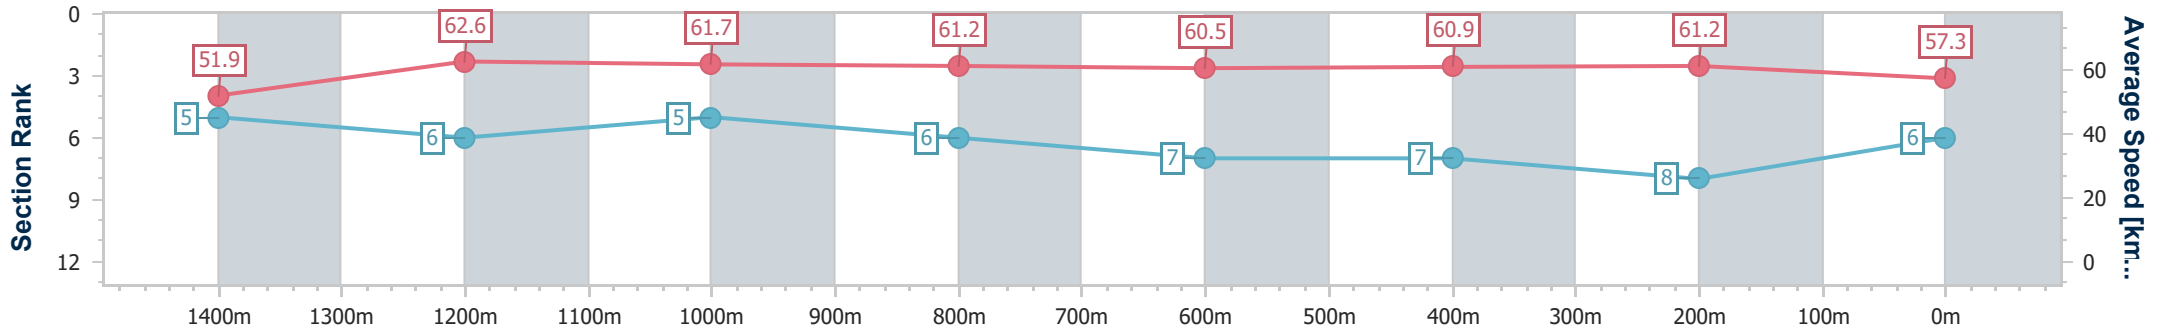

Eagle Farm QLD Professional

Race 8: MOUNT FRANKLIN BENCHMARK 68 Handicap - 1600m

03 May 2023 - 15:30

Track Rating: Good 4, Weather: Fine, Rail Position: +10.5m Entire Course

BRISBANE RACING CLUB

Section	Overall	1400m	1200m	1000m	800m	600m	400m	200m
Section Times	1:37.34 [6] (0:13.92)	1:23.42 [5] (0:11.54)	1:11.88 [6] (0:11.68)	1:00.20 [5] (0:11.91)	0:48.29 [6] (0:12.02)	0:36.27 [7] (0:11.95)	0:24.32 [7] (0:11.76)	0:12.56 [8] (0:12.56)
Average Speed [km/h]	51.9	62.6	61.7	61.2	60.5	60.9	61.2	57.3
Top Speed [km/h]	64.0	63.7	62.9	62.4	61.1	62.1	62.9	59.1
Avg. Dist. to Rail [m]	2.7	2.1	1.5	2.3	2.4	2.2	4.8	5.7
Avg. Stride Freq. [Hz]	2.2	2.3	2.3	2.2	2.2	2.2	2.3	2.2
Avg. Stride Length [m]	6.5	7.6	7.6	7.6	7.5	7.6	7.5	7.1