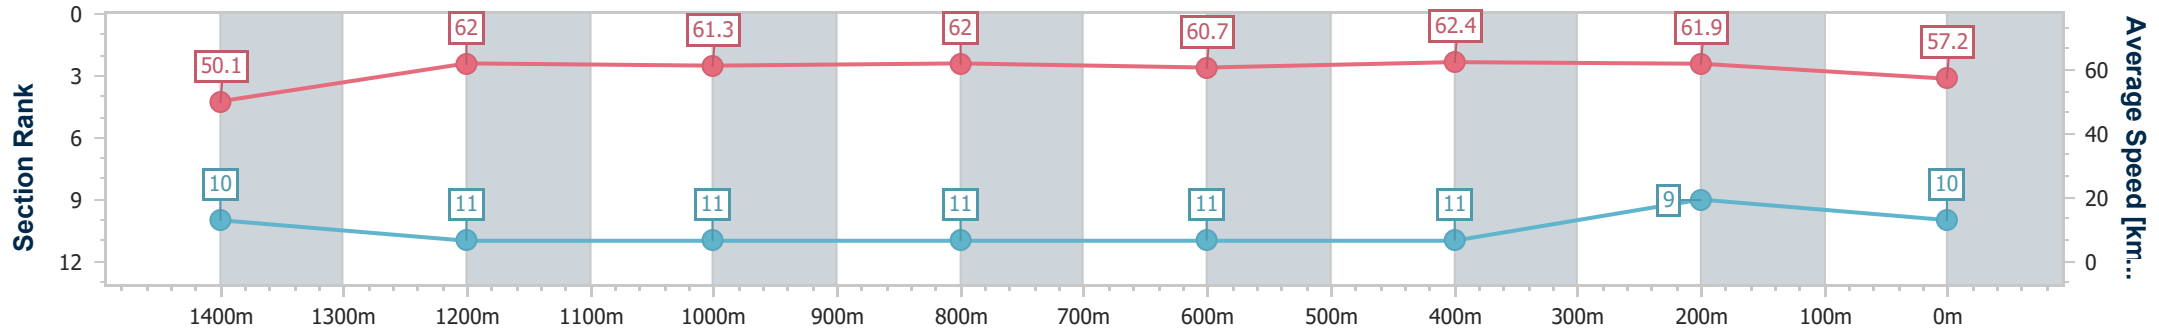

Eagle Farm QLD Professional

Race 8: MOUNT FRANKLIN BENCHMARK 68 Handicap - 1600m

03 May 2023 - 15:30

Track Rating: Good 4, Weather: Fine, Rail Position: +10.5m Entire Course

BRISBANE RACING CLUB

Section	Overall	1400m	1200m	1000m	800m	600m	400m	200m						
Section Times	1:37.47 [10] (0:14.40)	1:23.07 [10] (0:11.65)	1:11.42 [11] (0:11.80)	0:59.62 [11] (0:11.79)	0:47.83 [11] (0:11.95)	0:35.88 [11] (0:11.65)	0:24.23 [11] (0:11.63)	0:12.60 [9] (0:12.60)						
Average Speed [km/h]	50.1	62.0	61.3	62.0	60.7	62.4	61.9	57.2						
Top Speed [km/h]	63.7	63.7	62.9	63.2	61.7	63.1	63.0	59.7						
Avg. Dist. to Rail [m]	5.8	3.2	4.0	3.3	1.6	2.3	6.6	6.8						
Avg. Stride Freq. [Hz]	2.1	2.3	2.3	2.3	2.3	2.4	2.4	2.3						
Avg. Stride Length [m]	6.6	7.5	7.5	7.5	7.4	7.3	7.1	6.8						

- [] Ranking at each section and finish
- .-.- No data available at this section
- NA No data available

Horse/Jockey Name	Arctic Wolf
Final Rank	11
Fastest Section Time (Section)	0:11.27 (1400m)
Top Speed [km/h] (Section)	67.0 (1400m)
Race State	Finished