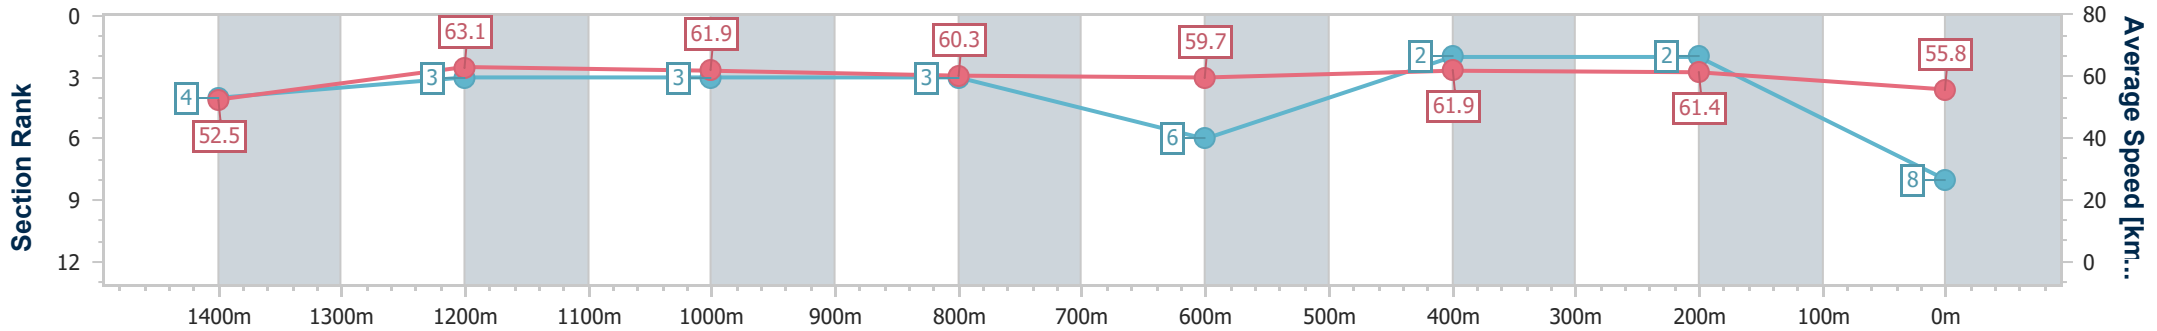

Eagle Farm QLD Professional

Race 8: MOUNT FRANKLIN BENCHMARK 68 Handicap - 1600m

03 May 2023 - 15:30

Track Rating: Good 4, Weather: Fine, Rail Position: +10.5m Entire Course

BRISBANE RACING CLUB

Section	Overall	1400m	1200m	1000m	800m	600m	400m	200m
Section Times	1:37.38 [8] (0:13.72)	1:23.66 [4] (0:11.41)	1:12.25 [3] (0:11.67)	1:00.58 [3] (0:12.08)	0:48.50 [3] (0:12.16)	0:36.34 [6] (0:11.70)	0:24.64 [2] (0:11.74)	0:12.90 [2] (0:12.90)
Average Speed [km/h]	52.5	63.1	61.9	60.3	59.7	61.9	61.4	55.8
Top Speed [km/h]	65.7	65.2	62.5	60.7	60.4	63.7	62.5	59.1
Avg. Dist. to Rail [m]	3.6	0.5	1.8	2.4	2.1	1.2	1.9	2.2
Avg. Stride Freq. [Hz]	2.3	2.3	2.3	2.3	2.3	2.3	2.3	2.3
Avg. Stride Length [m]	6.4	7.5	7.5	7.4	7.4	7.4	7.3	6.8