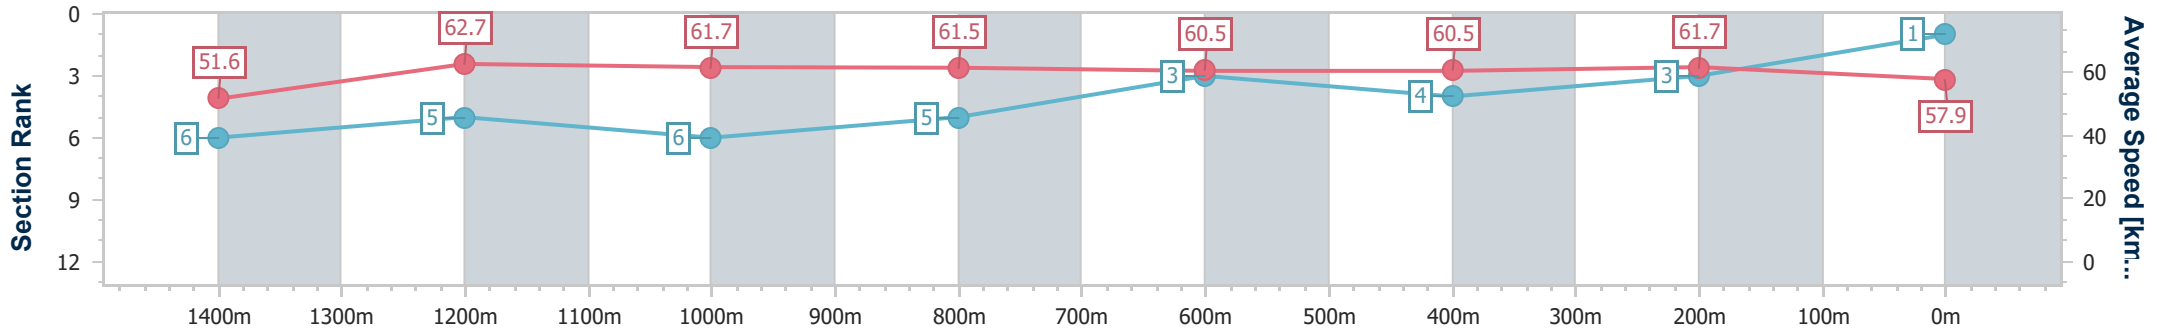

03 May 2023 - 15:30

Track Rating: Good 4, Weather: Fine, Rail Position: +10.5m Entire Course

BRISBANE RACING CLUB

Section	Overall	1400m	1200m	1000m	800m	600m	400m	200m
Section Times	1:36.94 [1] (0:13.95)	1:22.99 [6] (0:11.51)	1:11.48 [5] (0:11.69)	0:59.79 [6] (0:11.83)	0:47.96 [5] (0:11.97)	0:35.99 [3] (0:11.87)	0:24.12 [4] (0:11.68)	0:12.44 [3] (0:12.44)
Average Speed [km/h]	51.6	62.7	61.7	61.5	60.5	60.5	61.7	57.9
Top Speed [km/h]	64.8	64.0	62.5	62.3	61.6	62.1	62.7	60.6
Avg. Dist. to Rail [m]	1.5	1.5	1.9	1.9	1.2	0.5	0.5	0.9
Avg. Stride Freq. [Hz]	2.4	2.3	2.3	2.3	2.4	2.4	2.3	2.4
Avg. Stride Length [m]	6.5	7.3	7.4	7.3	7.5	7.6	7.5	7.6