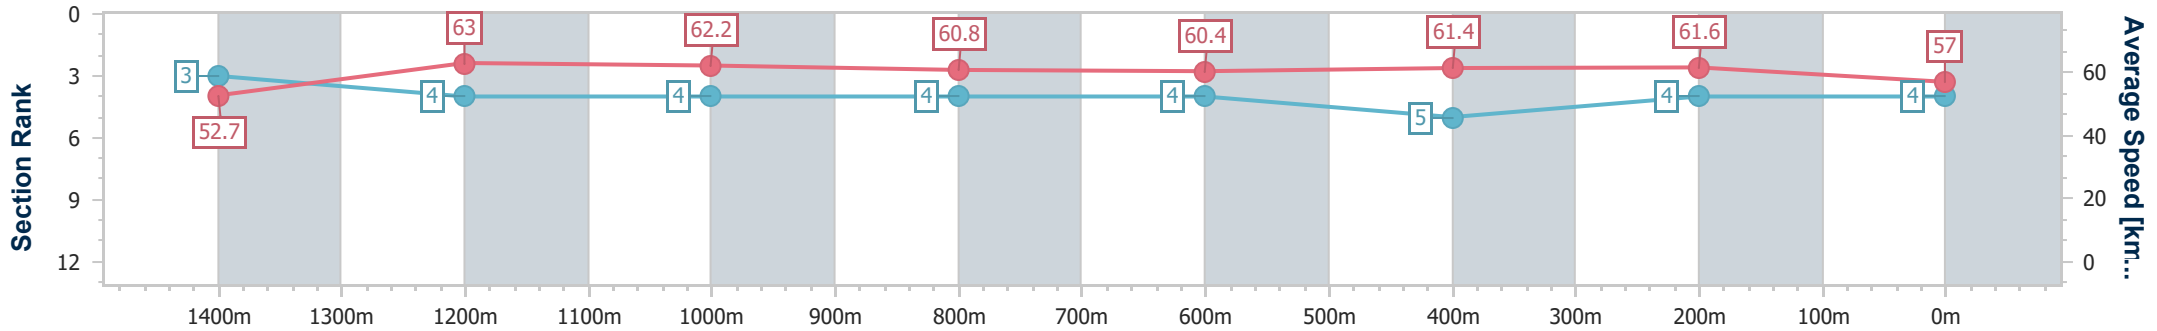

Eagle Farm QLD Professional

Race 8: MOUNT FRANKLIN BENCHMARK 68 Handicap - 1600m

03 May 2023 - 15:30

Track Rating: Good 4, Weather: Fine, Rail Position: +10.5m Entire Course

BRISBANE RACING CLUB

Section	Overall	1400m	1200m	1000m	800m	600m	400m	200m
Section Times	1:37.16 [4] (0:13.70)	1:23.46 [3] (0:11.46)	1:12.00 [4] (0:11.65)	1:00.35 [4] (0:12.08)	0:48.27 [4] (0:12.12)	0:36.15 [4] (0:11.84)	0:24.31 [5] (0:11.69)	0:12.62 [4] (0:12.62)
Average Speed [km/h]	52.7	63.0	62.2	60.8	60.4	61.4	61.6	57.0
Top Speed [km/h]	64.8	64.7	62.8	61.6	61.6	62.1	62.9	59.5
Avg. Dist. to Rail [m]	5.4	3.0	3.6	4.5	3.5	2.2	3.2	2.6
Avg. Stride Freq. [Hz]	2.3	2.4	2.3	2.3	2.3	2.3	2.3	2.3
Avg. Stride Length [m]	6.4	7.4	7.5	7.4	7.4	7.4	7.3	7.0