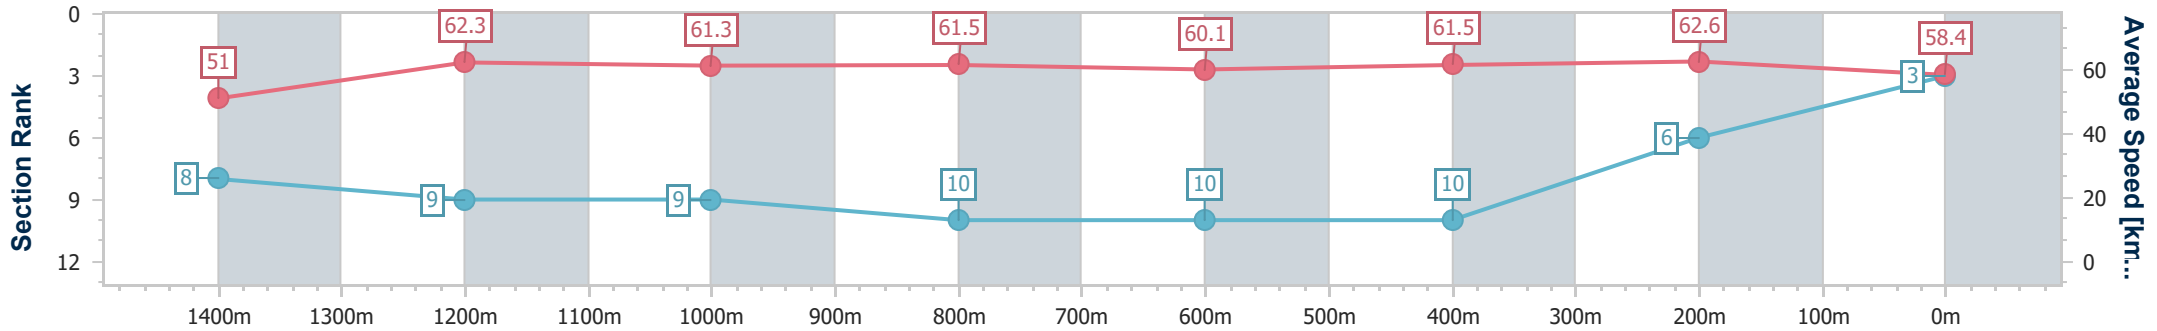

Eagle Farm QLD Professional

Race 8: MOUNT FRANKLIN BENCHMARK 68 Handicap - 1600m

03 May 2023 - 15:30

Track Rating: Good 4, Weather: Fine, Rail Position: +10.5m Entire Course

BRISBANE RACING CLUB

Section	Overall	1400m	1200m	1000m	800m	600m	400m	200m
Section Times	1:37.03 [3] (0:14.17)	1:22.86 [8] (0:11.59)	1:11.27 [9] (0:11.79)	0:59.48 [9] (0:11.90)	0:47.58 [10] (0:12.02)	0:35.56 [10] (0:11.73)	0:23.83 [10] (0:11.50)	0:12.33 [6] (0:12.33)
Average Speed [km/h]	51.0	62.3	61.3	61.5	60.1	61.5	62.6	58.4
Top Speed [km/h]	63.8	63.9	62.6	62.0	61.2	63.4	63.6	60.6
Avg. Dist. to Rail [m]	4.6	3.4	3.4	3.1	1.3	0.4	3.2	2.9
Avg. Stride Freq. [Hz]	2.2	2.2	2.2	2.2	2.2	2.2	2.3	2.2
Avg. Stride Length [m]	6.5	7.8	7.8	7.8	7.8	7.7	7.5	7.3