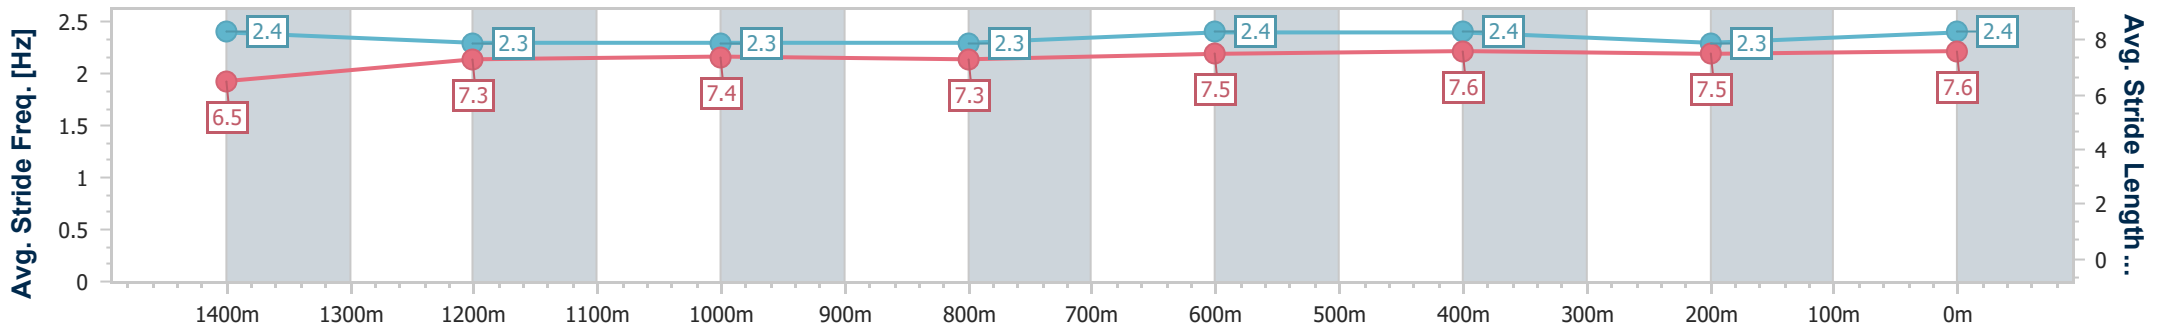

03 May 2023 - 15:30

Track Rating: Good 4, Weather: Fine, Rail Position: +10.5m Entire Course

BRISBANE RACING CLUB

Section	Overall	1400m	1200m	1000m	800m	600m	400m	200m
Section Times	1:36.94 [1] (0:13.95)	1:22.99 [6] (0:11.51)	1:11.48 [5] (0:11.69)	0:59.79 [6] (0:11.83)	0:47.96 [5] (0:11.97)	0:35.99 [3] (0:11.87)	0:24.12 [4] (0:11.68)	0:12.44 [3] (0:12.44)
Average Speed [km/h]	51.6	62.7	61.7	61.5	60.5	60.5	61.7	57.9
Top Speed [km/h]	64.8	64.0	62.5	62.3	61.6	62.1	62.7	60.6
Avg. Dist. to Rail [m]	1.5	1.5	1.9	1.9	1.2	0.5	0.5	0.9
Avg. Stride Freq. [Hz]	2.4	2.3	2.3	2.3	2.4	2.4	2.3	2.4
Avg. Stride Length [m]	6.5	7.3	7.4	7.3	7.5	7.6	7.5	7.6