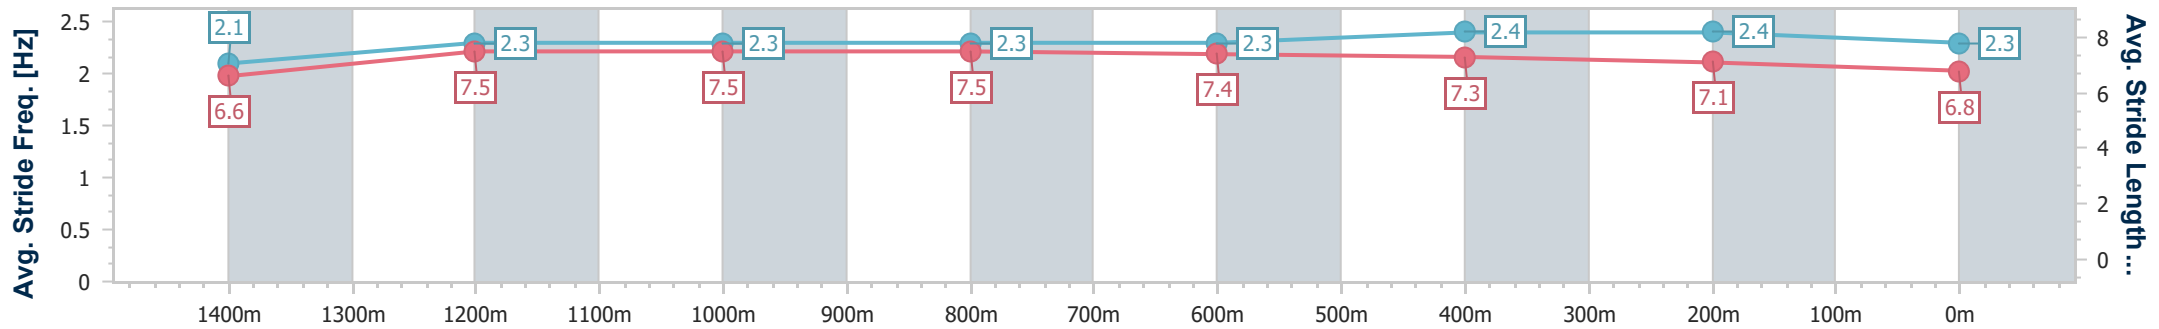

Eagle Farm QLD Professional

Race 8: MOUNT FRANKLIN BENCHMARK 68 Handicap - 1600m

03 May 2023 - 15:30

Track Rating: Good 4, Weather: Fine, Rail Position: +10.5m Entire Course

BRISBANE RACING CLUB

Section	Overall	1400m	1200m	1000m	800m	600m	400m	200m						
Section Times	1:37.47 [10] (0:14.40)	1:23.07 [10] (0:11.65)	1:11.42 [11] (0:11.80)	0:59.62 [11] (0:11.79)	0:47.83 [11] (0:11.95)	0:35.88 [11] (0:11.65)	0:24.23 [11] (0:11.63)	0:12.60 [9] (0:12.60)						
Average Speed [km/h]	50.1	62.0	61.3	62.0	60.7	62.4	61.9	57.2						
Top Speed [km/h]	63.7	63.7	62.9	63.2	61.7	63.1	63.0	59.7						
Avg. Dist. to Rail [m]	5.8	3.2	4.0	3.3	1.6	2.3	6.6	6.8						
Avg. Stride Freq. [Hz]	2.1	2.3	2.3	2.3	2.3	2.4	2.4	2.3						
Avg. Stride Length [m]	6.6	7.5	7.5	7.5	7.4	7.3	7.1	6.8						

- [] Ranking at each section and finish
- .-.- No data available at this section
- NA No data available

Horse/Jockey Name	Arctic Wolf
Final Rank	11
Fastest Section Time (Section)	0:11.27 (1400m)
Top Speed [km/h] (Section)	67.0 (1400m)
Race State	Finished