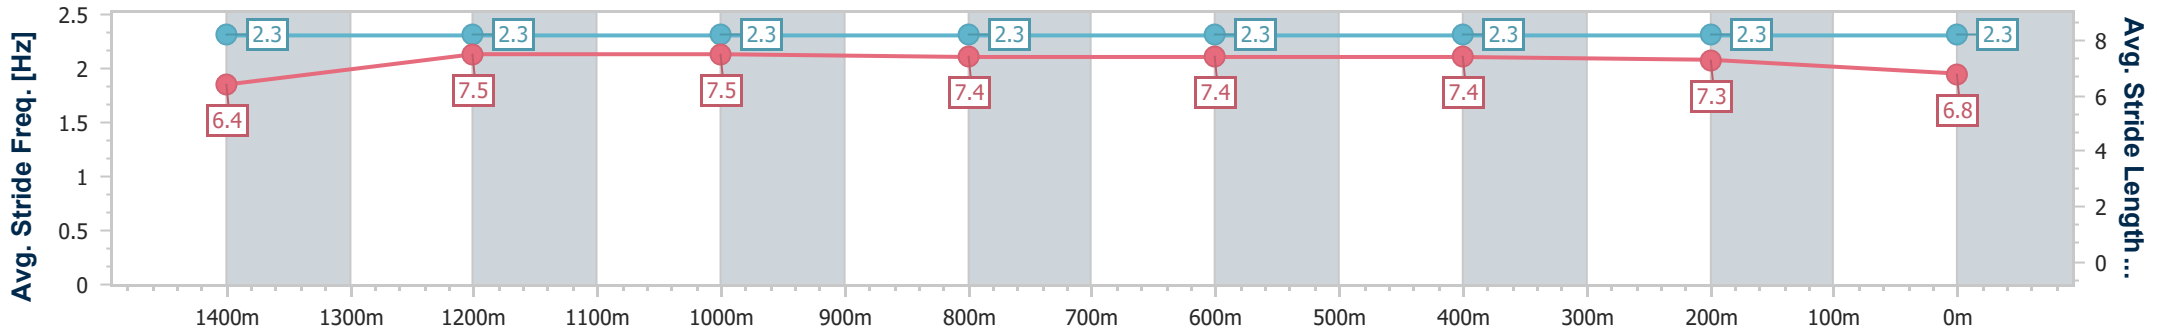

Eagle Farm QLD Professional

Race 8: MOUNT FRANKLIN BENCHMARK 68 Handicap - 1600m

03 May 2023 - 15:30

Track Rating: Good 4, Weather: Fine, Rail Position: +10.5m Entire Course

BRISBANE RACING CLUB

Section	Overall	1400m	1200m	1000m	800m	600m	400m	200m
Section Times	1:37.38 [8] (0:13.72)	1:23.66 [4] (0:11.41)	1:12.25 [3] (0:11.67)	1:00.58 [3] (0:12.08)	0:48.50 [3] (0:12.16)	0:36.34 [6] (0:11.70)	0:24.64 [2] (0:11.74)	0:12.90 [2] (0:12.90)
Average Speed [km/h]	52.5	63.1	61.9	60.3	59.7	61.9	61.4	55.8
Top Speed [km/h]	65.7	65.2	62.5	60.7	60.4	63.7	62.5	59.1
Avg. Dist. to Rail [m]	3.6	0.5	1.8	2.4	2.1	1.2	1.9	2.2
Avg. Stride Freq. [Hz]	2.3	2.3	2.3	2.3	2.3	2.3	2.3	2.3
Avg. Stride Length [m]	6.4	7.5	7.5	7.4	7.4	7.4	7.3	6.8