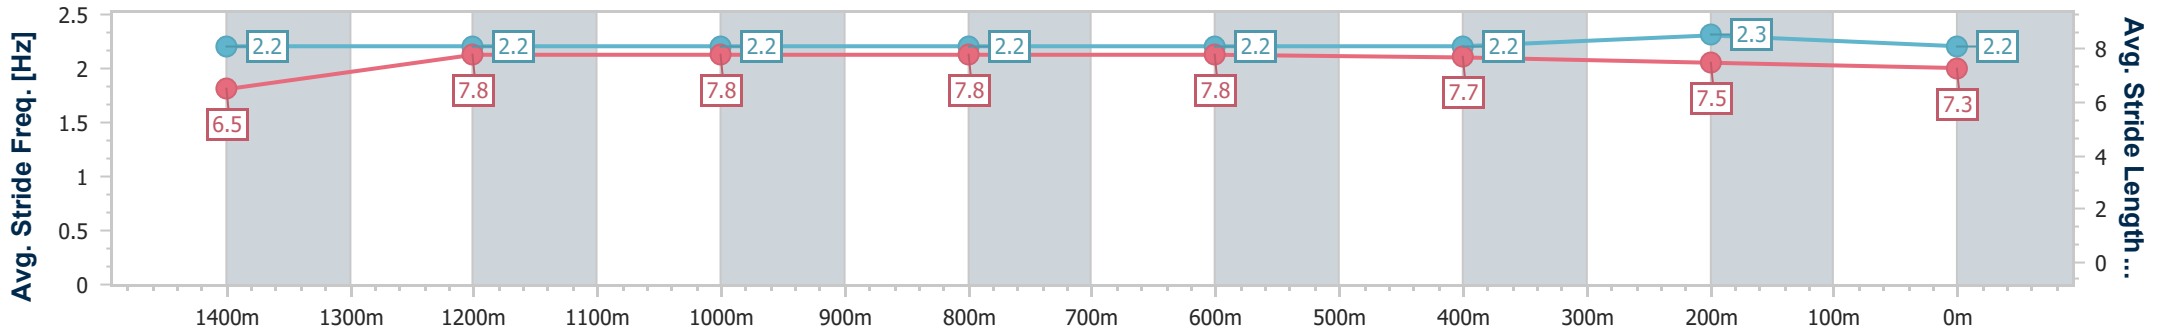

Eagle Farm QLD Professional

Race 8: MOUNT FRANKLIN BENCHMARK 68 Handicap - 1600m

03 May 2023 - 15:30

Track Rating: Good 4, Weather: Fine, Rail Position: +10.5m Entire Course

BRISBANE RACING CLUB

Section	Overall	1400m	1200m	1000m	800m	600m	400m	200m
Section Times	1:37.03 [3] (0:14.17)	1:22.86 [8] (0:11.59)	1:11.27 [9] (0:11.79)	0:59.48 [9] (0:11.90)	0:47.58 [10] (0:12.02)	0:35.56 [10] (0:11.73)	0:23.83 [10] (0:11.50)	0:12.33 [6] (0:12.33)
Average Speed [km/h]	51.0	62.3	61.3	61.5	60.1	61.5	62.6	58.4
Top Speed [km/h]	63.8	63.9	62.6	62.0	61.2	63.4	63.6	60.6
Avg. Dist. to Rail [m]	4.6	3.4	3.4	3.1	1.3	0.4	3.2	2.9
Avg. Stride Freq. [Hz]	2.2	2.2	2.2	2.2	2.2	2.2	2.3	2.2
Avg. Stride Length [m]	6.5	7.8	7.8	7.8	7.8	7.7	7.5	7.3