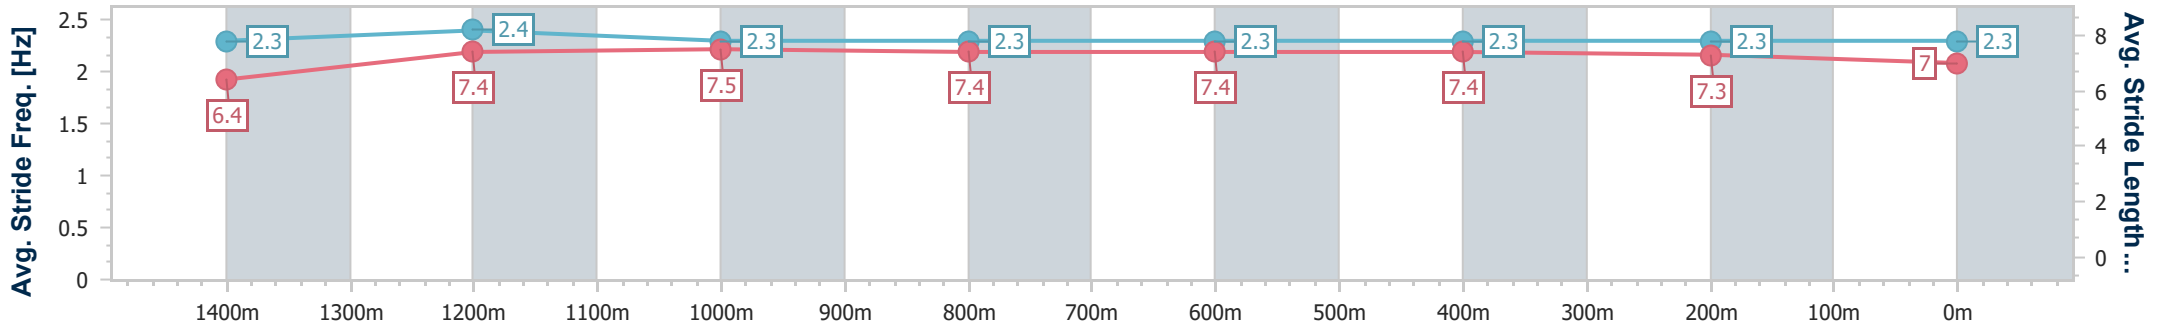

Eagle Farm QLD Professional

Race 8: MOUNT FRANKLIN BENCHMARK 68 Handicap - 1600m

03 May 2023 - 15:30

Track Rating: Good 4, Weather: Fine, Rail Position: +10.5m Entire Course

BRISBANE RACING CLUB

Section	Overall	1400m	1200m	1000m	800m	600m	400m	200m
Section Times	1:37.16 [4] (0:13.70)	1:23.46 [3] (0:11.46)	1:12.00 [4] (0:11.65)	1:00.35 [4] (0:12.08)	0:48.27 [4] (0:12.12)	0:36.15 [4] (0:11.84)	0:24.31 [5] (0:11.69)	0:12.62 [4] (0:12.62)
Average Speed [km/h]	52.7	63.0	62.2	60.8	60.4	61.4	61.6	57.0
Top Speed [km/h]	64.8	64.7	62.8	61.6	61.6	62.1	62.9	59.5
Avg. Dist. to Rail [m]	5.4	3.0	3.6	4.5	3.5	2.2	3.2	2.6
Avg. Stride Freq. [Hz]	2.3	2.4	2.3	2.3	2.3	2.3	2.3	2.3
Avg. Stride Length [m]	6.4	7.4	7.5	7.4	7.4	7.4	7.3	7.0

- [] Ranking at each section and finish
- .-.- No data available at this section
- NA No data available

Horse/Jockey Name	Aswaat
Final Rank	5
Fastest Section Time (Section)	0:11.43 (1400m)
Top Speed [km/h] (Section)	64.3 (1400m)
Race State	Finished