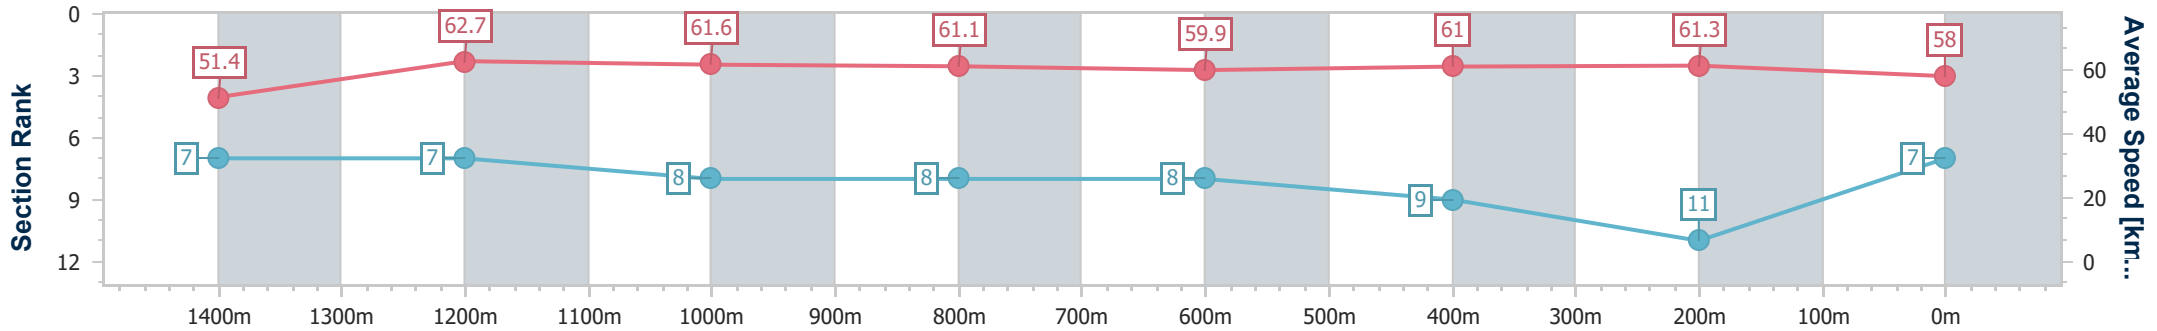

Eagle Farm QLD Professional

Race 8: MOUNT FRANKLIN BENCHMARK 68 Handicap - 1600m

03 May 2023 - 15:30

Track Rating: Good 4, Weather: Fine, Rail Position: +10.5m Entire Course

BRISBANE RACING CLUB

Section	Overall	1400m	1200m	1000m	800m	600m	400m	200m
Section Times	1:37.36 [7] (0:14.05)	1:23.31 [7] (0:11.51)	1:11.80 [7] (0:11.76)	1:00.04 [8] (0:11.98)	0:48.06 [8] (0:12.04)	0:36.02 [8] (0:11.85)	0:24.17 [9] (0:11.76)	0:12.41 [11] (0:12.41)
Average Speed [km/h]	51.4	62.7	61.6	61.1	59.9	61.0	61.3	58.0
Top Speed [km/h]	64.2	63.8	62.9	62.4	61.2	62.2	63.5	60.4
Avg. Dist. to Rail [m]	5.5	3.6	3.7	3.4	0.7	1.2	5.7	6.1
Avg. Stride Freq. [Hz]	2.3	2.3	2.3	2.3	2.2	2.3	2.3	2.3
Avg. Stride Length [m]	6.3	7.5	7.4	7.4	7.4	7.4	7.3	7.0