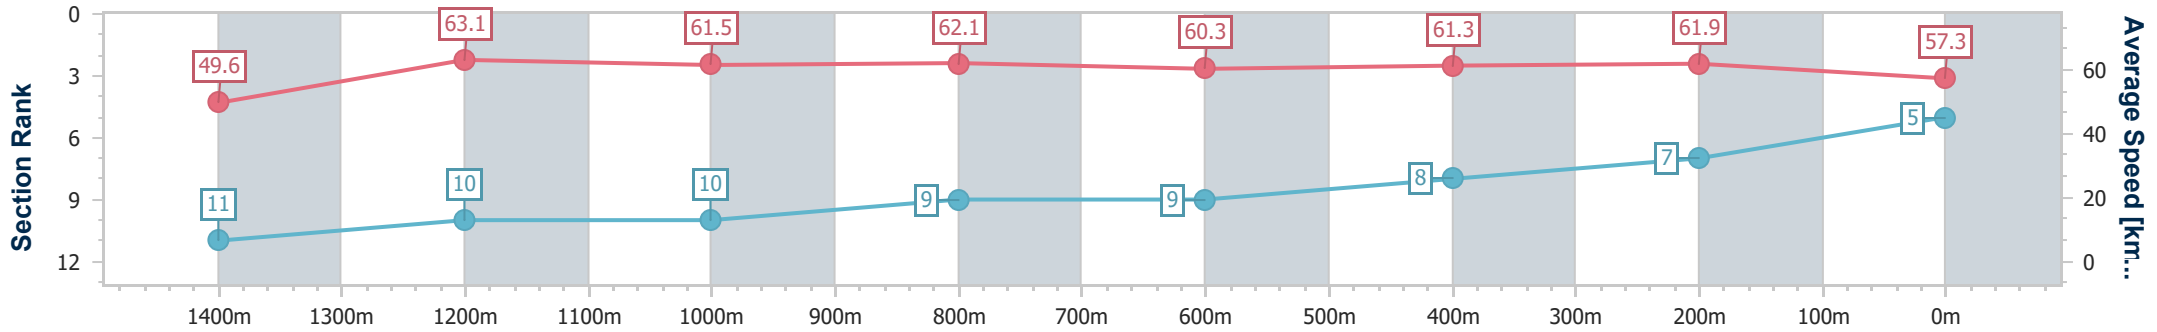

Eagle Farm QLD Professional

Race 8: MOUNT FRANKLIN BENCHMARK 68 Handicap - 1600m

03 May 2023 - 15:30

Track Rating: Good 4, Weather: Fine, Rail Position: +10.5m Entire Course

BRISBANE RACING CLUB

Section	Overall	1400m	1200m	1000m	800m	600m	400m	200m
Section Times	1:37.33 [5] (0:14.56)	1:22.77 [11] (0:11.43)	1:11.34 [10] (0:11.71)	0:59.63 [10] (0:11.71)	0:47.92 [9] (0:11.97)	0:35.95 [9] (0:11.77)	0:24.18 [8] (0:11.61)	0:12.57 [7] (0:12.57)
Average Speed [km/h]	49.6	63.1	61.5	62.1	60.3	61.3	61.9	57.3
Top Speed [km/h]	64.1	64.3	62.5	63.1	61.4	63.5	63.9	59.8
Avg. Dist. to Rail [m]	7.2	0.6	1.3	1.7	1.0	0.3	2.4	4.3
Avg. Stride Freq. [Hz]	2.2	2.3	2.3	2.3	2.3	2.3	2.4	2.3
Avg. Stride Length [m]	6.3	7.7	7.5	7.5	7.3	7.4	7.3	7.0