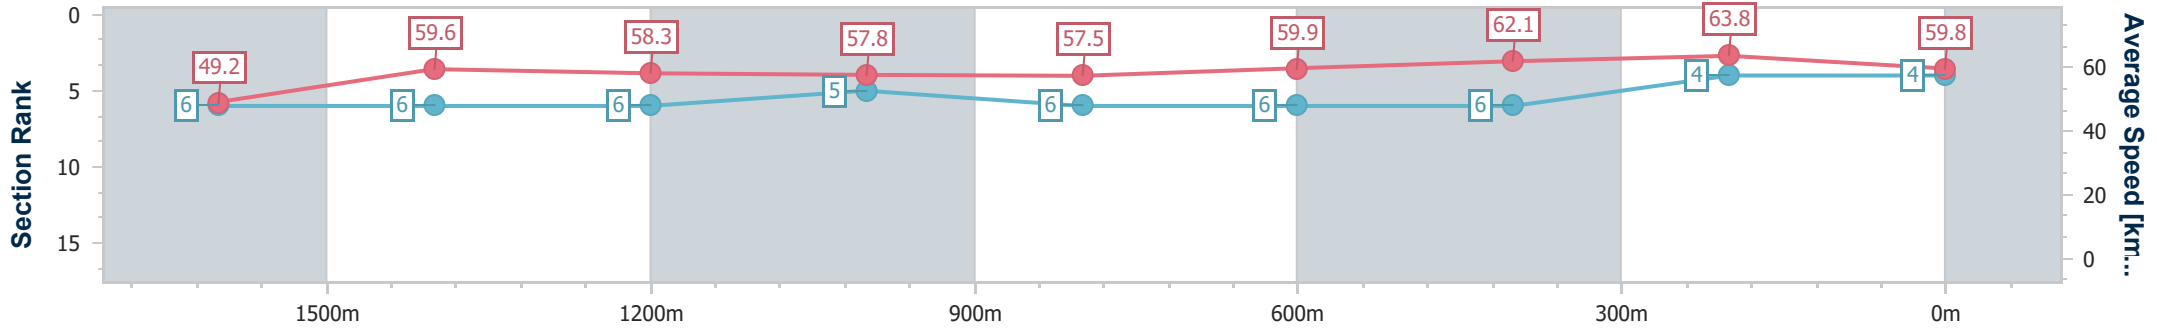

Horse/Jockey Name	Leery
Final Rank	4
Fastest Section Time (Section)	0:11.28 (400m)
Top Speed [km/h] (Section)	64.9 (400m)
Race State	Finished

Eagle Farm QLD Professional
Race 7: SKY RACING Class 1 Handicap - 1800m

03 May 2023 - 14:53
Track Rating: Good 4, Weather: Fine, Rail Position: +10.5m Entire Course

BRISBANE RACING CLUB

Section	Overall	1600m	1400m	1200m	1000m	800m	600m	400m	200m
Section Times	1:51.86 [4] (0:14.71)	1:37.15 [6] (0:12.17)	1:24.98 [6] (0:12.37)	1:12.61 [6] (0:12.50)	1:00.11 [5] (0:12.79)	0:47.32 [6] (0:12.21)	0:35.11 [6] (0:11.76)	0:23.35 [6] (0:11.28)	0:12.07 [4] (0:12.07)
Average Speed [km/h]	49.2	59.6	58.3	57.8	57.5	59.9	62.1	63.8	59.8
Top Speed [km/h]	61.1	60.5	59.6	59.0	59.0	62.1	64.2	64.9	62.6
Avg. Dist. to Rail [m]	2.5	1.9	2.9	3.5	4.4	4.0	2.8	5.4	6.8
Avg. Stride Freq. [Hz]	2.2	2.3	2.3	2.2	2.2	2.3	2.3	2.4	2.3
Avg. Stride Length [m]	6.3	7.2	7.2	7.2	7.1	7.3	7.3	7.3	7.1

- [ ] Ranking at each section and finish
- -.-.- No data available at this section
- NA No data available