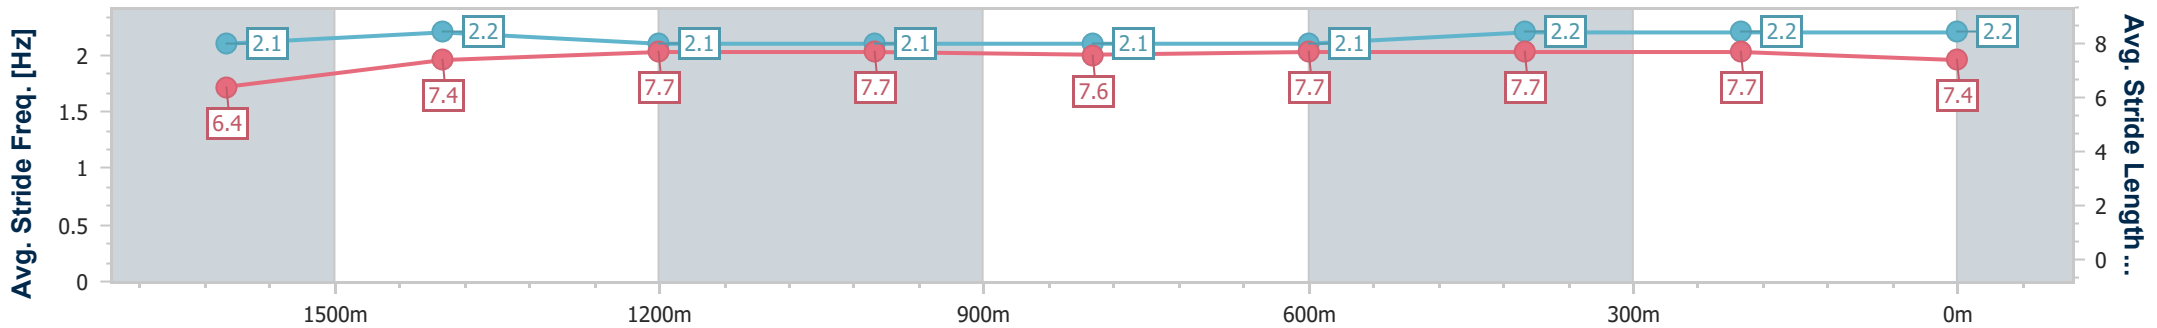

Horse/Jockey Name	Kronenbourg
Final Rank	7
Fastest Section Time (Section)	0:11.51 (400m)
Top Speed [km/h] (Section)	64.2 (400m)
Race State	Finished

Eagle Farm QLD Professional
Race 7: SKY RACING Class 1 Handicap - 1800m
03 May 2023 - 14:53
Track Rating: Good 4, Weather: Fine, Rail Position: +10.5m Entire Course

BRISBANE
RACING CLUB

Section	Overall	1600m	1400m	1200m	1000m	800m	600m	400m	200m
Section Times	1:52.30 [7] (0:14.94)	1:37.36 [7] (0:12.15)	1:25.21 [7] (0:12.43)	1:12.78 [8] (0:12.55)	1:00.23 [8] (0:12.65)	0:47.58 [8] (0:12.06)	0:35.52 [7] (0:11.78)	0:23.74 [9] (0:11.51)	0:12.23 [9] (0:12.23)
Average Speed [km/h]	48.7	59.5	58.0	57.5	57.2	59.9	61.3	62.7	59.0
Top Speed [km/h]	61.3	60.3	59.0	58.6	58.8	61.6	63.4	64.2	61.6
Avg. Dist. to Rail [m]	3.9	1.6	1.7	1.8	1.4	0.8	0.6	3.7	3.3
Avg. Stride Freq. [Hz]	2.1	2.2	2.1	2.1	2.1	2.1	2.2	2.2	2.2
Avg. Stride Length [m]	6.4	7.4	7.7	7.7	7.6	7.7	7.7	7.7	7.4

- [ ] Ranking at each section and finish
- -.-.- No data available at this section
- NA No data available