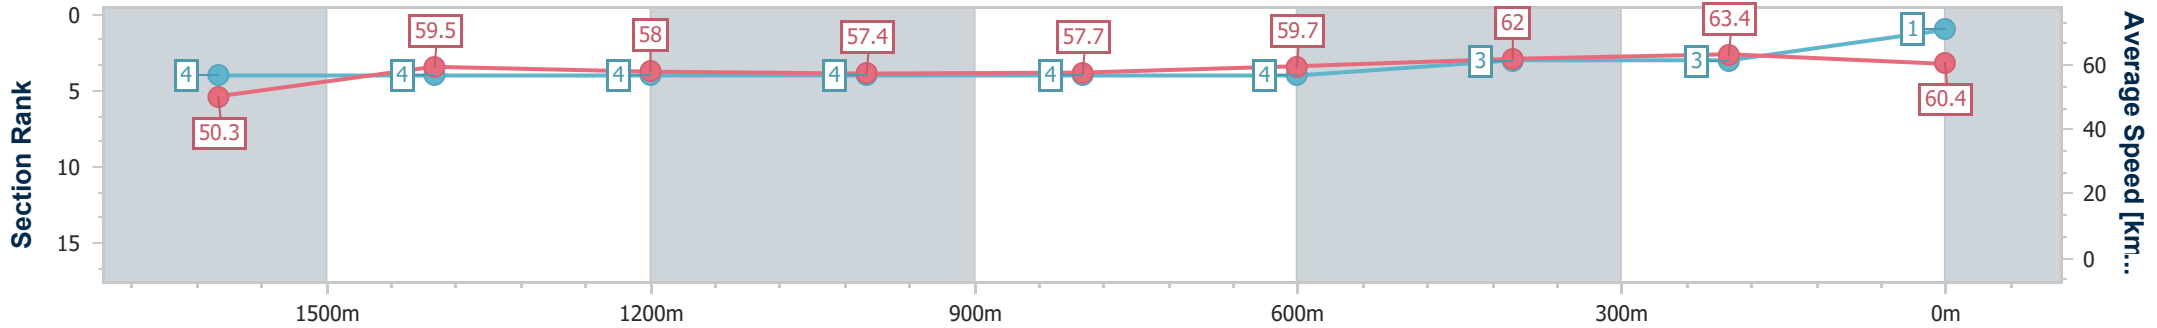

Eagle Farm QLD Professional
 Race 7: SKY RACING Class 1 Handicap - 1800m
 03 May 2023 - 14:53
 Track Rating: Good 4, Weather: Fine, Rail Position: +10.5m Entire Course

BRISBANE RACING CLUB

Section	Overall	1600m	1400m	1200m	1000m	800m	600m	400m	200m
Section Times	1:51.39 [1] (0:14.46)	1:36.93 [4] (0:12.14)	1:24.79 [4] (0:12.42)	1:12.37 [4] (0:12.60)	0:59.77 [4] (0:12.59)	0:47.18 [4] (0:12.15)	0:35.03 [4] (0:11.70)	0:23.33 [3] (0:11.37)	0:11.96 [3] (0:11.96)
Average Speed [km/h]	50.3	59.5	58.0	57.4	57.7	59.7	62.0	63.4	60.4
Top Speed [km/h]	61.6	60.4	59.2	58.6	58.6	61.2	63.9	63.9	62.7
Avg. Dist. to Rail [m]	3.6	1.4	1.8	2.0	1.9	1.5	1.7	4.1	6.9
Avg. Stride Freq. [Hz]	2.1	2.1	2.1	2.1	2.1	2.2	2.2	2.3	2.3
Avg. Stride Length [m]	6.5	7.7	7.5	7.5	7.5	7.5	7.7	7.6	7.4