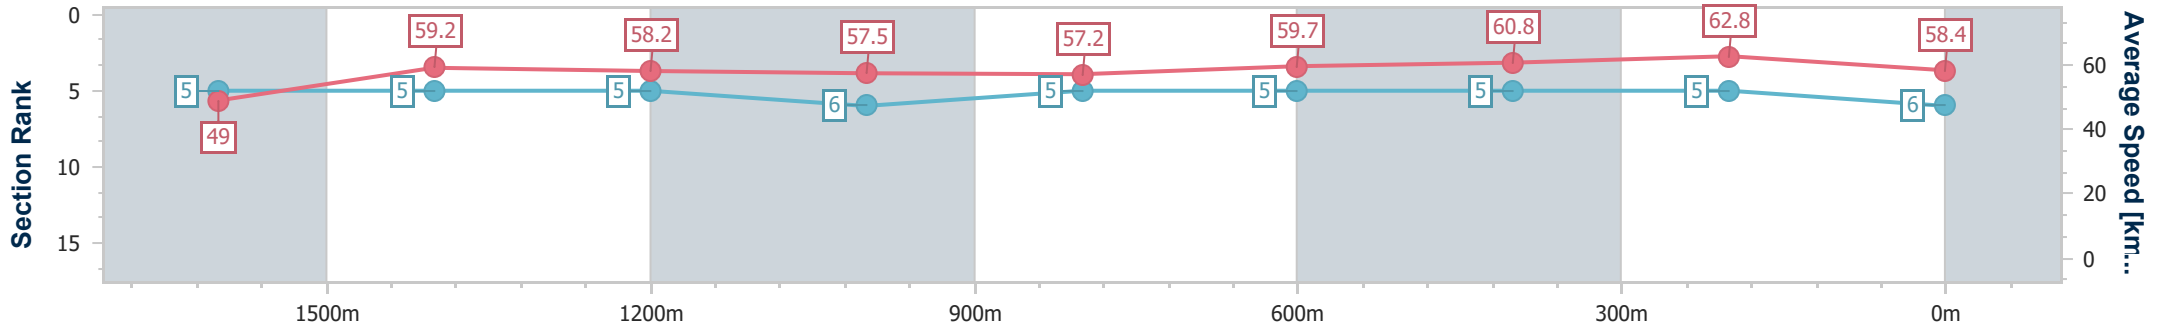

Horse/Jockey Name	Cluedo
Final Rank	6
Fastest Section Time (Section)	0:11.45 (400m)
Top Speed [km/h] (Section)	64.3 (400m)
Race State	Finished

Eagle Farm QLD Professional
Race 7: SKY RACING Class 1 Handicap - 1800m
03 May 2023 - 14:53
Track Rating: Good 4, Weather: Fine, Rail Position: +10.5m Entire Course

BRISBANE
RACING CLUB

Section	Overall	1600m	1400m	1200m	1000m	800m	600m	400m	200m
Section Times	1:52.14 [6] (0:14.65)	1:37.49 [5] (0:12.13)	1:25.36 [5] (0:12.39)	1:12.97 [5] (0:12.55)	1:00.42 [6] (0:12.69)	0:47.73 [5] (0:12.11)	0:35.62 [5] (0:11.81)	0:23.81 [5] (0:11.45)	0:12.36 [5] (0:12.36)
Average Speed [km/h]	49.0	59.2	58.2	57.5	57.2	59.7	60.8	62.8	58.4
Top Speed [km/h]	61.7	60.0	59.2	58.6	58.4	61.2	63.4	64.3	61.4
Avg. Dist. to Rail [m]	1.8	0.5	0.8	1.1	1.3	1.0	0.7	3.0	5.5
Avg. Stride Freq. [Hz]	2.2	2.2	2.2	2.2	2.2	2.2	2.3	2.4	2.3
Avg. Stride Length [m]	6.3	7.3	7.3	7.3	7.3	7.4	7.4	7.3	7.1

- [ ] Ranking at each section and finish
- -.-.- No data available at this section
- NA No data available