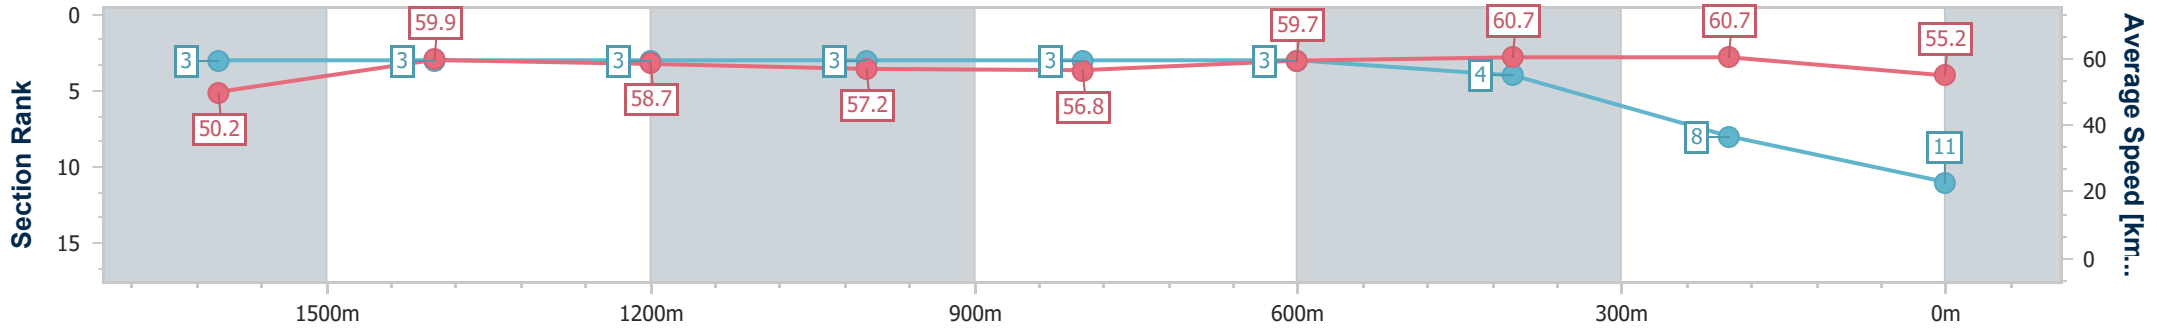

Horse/Jockey Name	Better Times
Final Rank	11
Fastest Section Time (Section)	0:11.87 (600m)
Top Speed [km/h] (Section)	62.0 (400m)
Race State	Finished

Eagle Farm QLD Professional
Race 7: SKY RACING Class 1 Handicap - 1800m
03 May 2023 - 14:53
Track Rating: Good 4, Weather: Fine, Rail Position: +10.5m Entire Course

BRISBANE RACING CLUB

Section	Overall	1600m	1400m	1200m	1000m	800m	600m	400m	200m
Section Times	1:53.05 [11] (0:14.38)	1:38.67 [3] (0:12.06)	1:26.61 [3] (0:12.27)	1:14.34 [3] (0:12.63)	1:01.71 [3] (0:12.79)	0:48.92 [3] (0:12.13)	0:36.79 [3] (0:11.87)	0:24.92 [4] (0:11.87)	0:13.05 [8] (0:13.05)
Average Speed [km/h]	50.2	59.9	58.7	57.2	56.8	59.7	60.7	60.7	55.2
Top Speed [km/h]	60.2	60.7	59.4	58.4	58.6	61.0	61.8	62.0	58.6
Avg. Dist. to Rail [m]	1.1	1.0	1.9	1.8	1.9	1.1	0.4	2.8	3.3
Avg. Stride Freq. [Hz]	2.3	2.2	2.2	2.1	2.1	2.2	2.3	2.3	2.2
Avg. Stride Length [m]	6.2	7.3	7.3	7.4	7.4	7.5	7.4	7.4	7.1

- [ ] Ranking at each section and finish
- -.-.- No data available at this section
- NA No data available