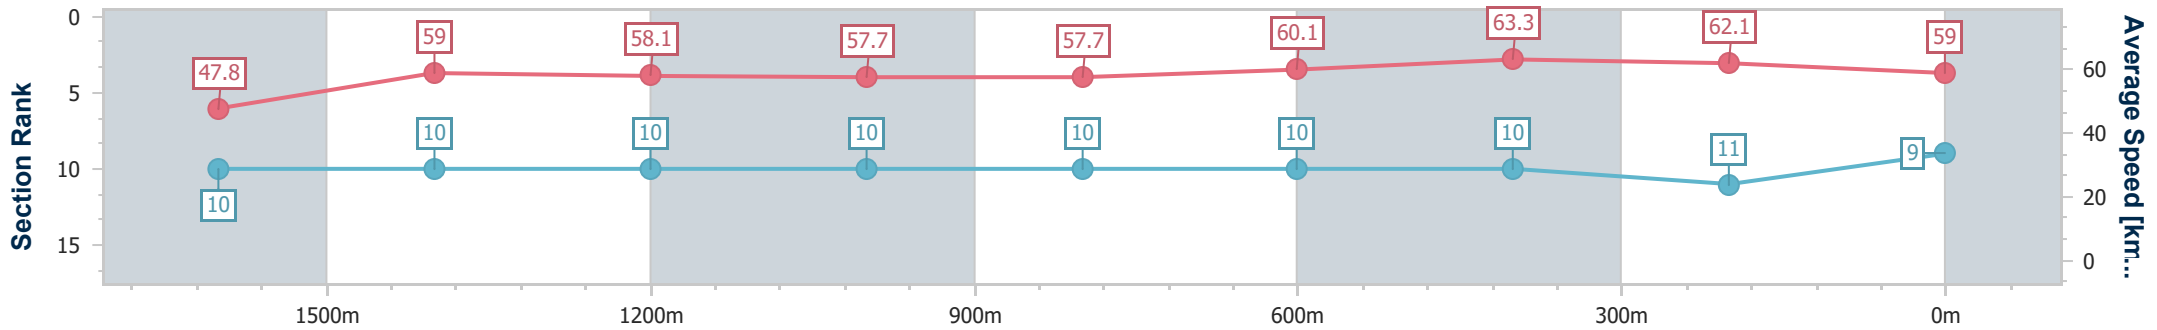

Horse/Jockey Name	Reisinger
Final Rank	9
Fastest Section Time (Section)	0:11.58 (400m)
Top Speed [km/h] (Section)	64.9 (600m)
Race State	Finished

Eagle Farm QLD Professional
Race 7: SKY RACING Class 1 Handicap - 1800m
03 May 2023 - 14:53
Track Rating: Good 4, Weather: Fine, Rail Position: +10.5m Entire Course

BRISBANE
RACING CLUB

Section	Overall	1600m	1400m	1200m	1000m	800m	600m	400m	200m
Section Times	1:52.77 [9] (0:15.38)	1:37.39 [10] (0:12.24)	1:25.15 [10] (0:12.41)	1:12.74 [10] (0:12.53)	1:00.21 [10] (0:12.66)	0:47.55 [10] (0:12.12)	0:35.43 [10] (0:11.61)	0:23.82 [10] (0:11.58)	0:12.24 [11] (0:12.24)
Average Speed [km/h]	47.8	59.0	58.1	57.7	57.7	60.1	63.3	62.1	59.0
Top Speed [km/h]	59.3	60.0	59.7	58.2	59.9	63.0	64.9	63.9	61.9
Avg. Dist. to Rail [m]	6.1	1.6	2.6	2.9	2.8	2.8	4.3	8.5	9.5
Avg. Stride Freq. [Hz]	2.1	2.3	2.3	2.3	2.3	2.3	2.4	2.4	2.4
Avg. Stride Length [m]	6.2	7.0	7.1	7.0	7.1	7.3	7.3	7.1	6.9

- [ ] Ranking at each section and finish
- -.-.- No data available at this section
- NA No data available