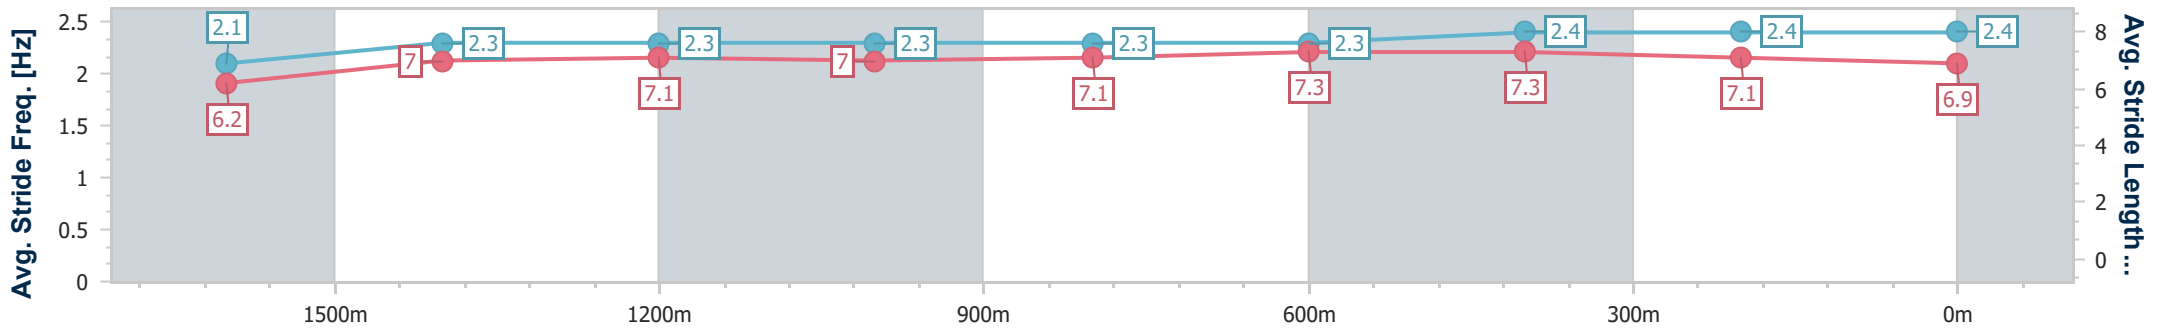

Horse/Jockey Name	Reisinger
Final Rank	9
Fastest Section Time (Section)	0:11.58 (400m)
Top Speed [km/h] (Section)	64.9 (600m)
Race State	Finished

Eagle Farm QLD Professional
Race 7: SKY RACING Class 1 Handicap - 1800m
03 May 2023 - 14:53
Track Rating: Good 4, Weather: Fine, Rail Position: +10.5m Entire Course

BRISBANE
RACING CLUB

Section	Overall	1600m	1400m	1200m	1000m	800m	600m	400m	200m
Section Times	1:52.77 [9] (0:15.38)	1:37.39 [10] (0:12.24)	1:25.15 [10] (0:12.41)	1:12.74 [10] (0:12.53)	1:00.21 [10] (0:12.66)	0:47.55 [10] (0:12.12)	0:35.43 [10] (0:11.61)	0:23.82 [10] (0:11.58)	0:12.24 [11] (0:12.24)
Average Speed [km/h]	47.8	59.0	58.1	57.7	57.7	60.1	63.3	62.1	59.0
Top Speed [km/h]	59.3	60.0	59.7	58.2	59.9	63.0	64.9	63.9	61.9
Avg. Dist. to Rail [m]	6.1	1.6	2.6	2.9	2.8	2.8	4.3	8.5	9.5
Avg. Stride Freq. [Hz]	2.1	2.3	2.3	2.3	2.3	2.3	2.4	2.4	2.4
Avg. Stride Length [m]	6.2	7.0	7.1	7.0	7.1	7.3	7.3	7.1	6.9

- [ ] Ranking at each section and finish
- -.-.- No data available at this section
- NA No data available