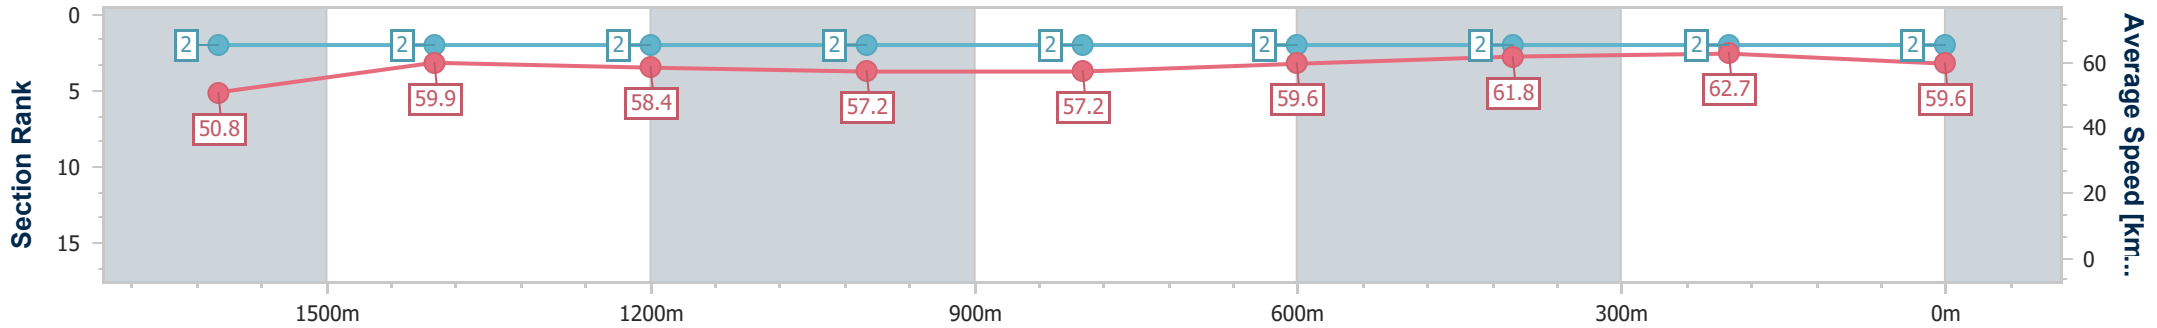

Horse/Jockey Name	Sacred Mission
Final Rank	2
Fastest Section Time (Section)	0:11.49 (400m)
Top Speed [km/h] (Section)	63.6 (400m)
Race State	Finished

Eagle Farm QLD Professional
Race 7: SKY RACING Class 1 Handicap - 1800m

03 May 2023 - 14:53
Track Rating: Good 4, Weather: Fine, Rail Position: +10.5m Entire Course

BRISBANE RACING CLUB

Section	Overall	1600m	1400m	1200m	1000m	800m	600m	400m	200m
Section Times	1:51.43 [2] (0:14.22)	1:37.21 [2] (0:12.04)	1:25.17 [2] (0:12.34)	1:12.83 [2] (0:12.63)	1:00.20 [2] (0:12.72)	0:47.48 [2] (0:12.17)	0:35.31 [2] (0:11.70)	0:23.61 [2] (0:11.49)	0:12.12 [2] (0:12.12)
Average Speed [km/h]	50.8	59.9	58.4	57.2	57.2	59.6	61.8	62.7	59.6
Top Speed [km/h]	61.1	60.6	59.3	58.0	58.2	60.5	63.1	63.6	61.9
Avg. Dist. to Rail [m]	1.4	1.0	1.0	1.7	2.1	1.9	0.9	2.9	5.3
Avg. Stride Freq. [Hz]	2.2	2.2	2.1	2.1	2.1	2.1	2.2	2.2	2.2
Avg. Stride Length [m]	6.5	7.6	7.7	7.6	7.6	7.7	7.8	7.8	7.5

- [ ] Ranking at each section and finish
- -.-.- No data available at this section
- NA No data available