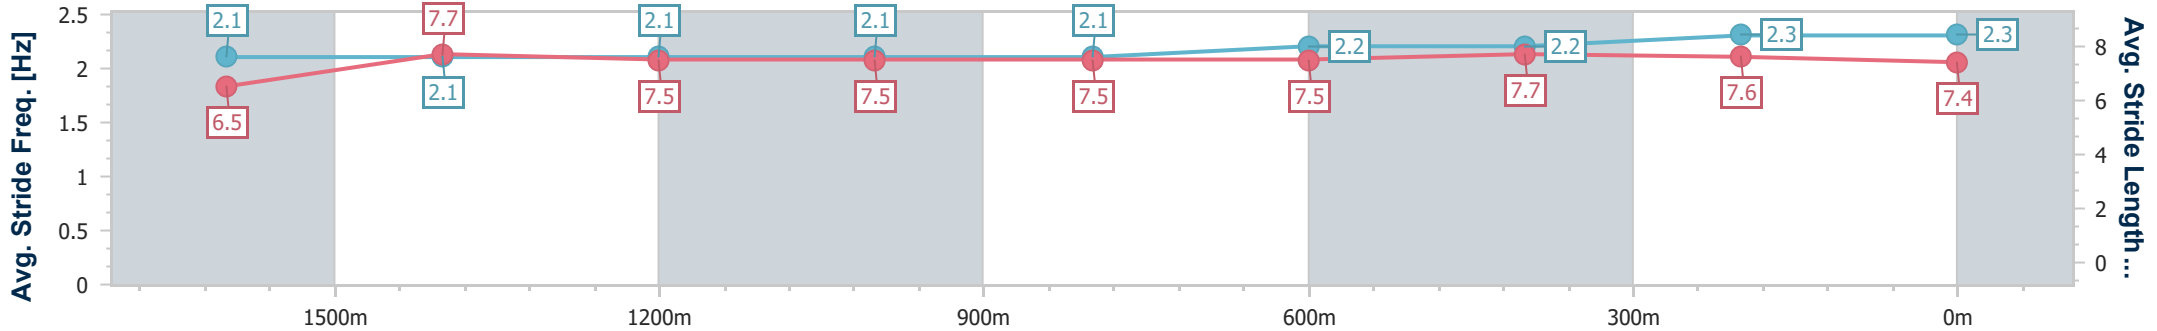

Horse/Jockey Name	Security Advisor
Final Rank	1
Fastest Section Time (Section)	0:11.37 (400m)
Top Speed [km/h] (Section)	63.9 (600m)
Race State	Finished

Eagle Farm QLD Professional
Race 7: SKY RACING Class 1 Handicap - 1800m
03 May 2023 - 14:53
Track Rating: Good 4, Weather: Fine, Rail Position: +10.5m Entire Course

BRISBANE RACING CLUB

Section	Overall	1600m	1400m	1200m	1000m	800m	600m	400m	200m
Section Times	1:51.39 [1] (0:14.46)	1:36.93 [4] (0:12.14)	1:24.79 [4] (0:12.42)	1:12.37 [4] (0:12.60)	0:59.77 [4] (0:12.59)	0:47.18 [4] (0:12.15)	0:35.03 [4] (0:11.70)	0:23.33 [3] (0:11.37)	0:11.96 [3] (0:11.96)
Average Speed [km/h]	50.3	59.5	58.0	57.4	57.7	59.7	62.0	63.4	60.4
Top Speed [km/h]	61.6	60.4	59.2	58.6	58.6	61.2	63.9	63.9	62.7
Avg. Dist. to Rail [m]	3.6	1.4	1.8	2.0	1.9	1.5	1.7	4.1	6.9
Avg. Stride Freq. [Hz]	2.1	2.1	2.1	2.1	2.1	2.2	2.2	2.3	2.3
Avg. Stride Length [m]	6.5	7.7	7.5	7.5	7.5	7.5	7.7	7.6	7.4

- [ ] Ranking at each section and finish
- -.-.- No data available at this section
- NA No data available