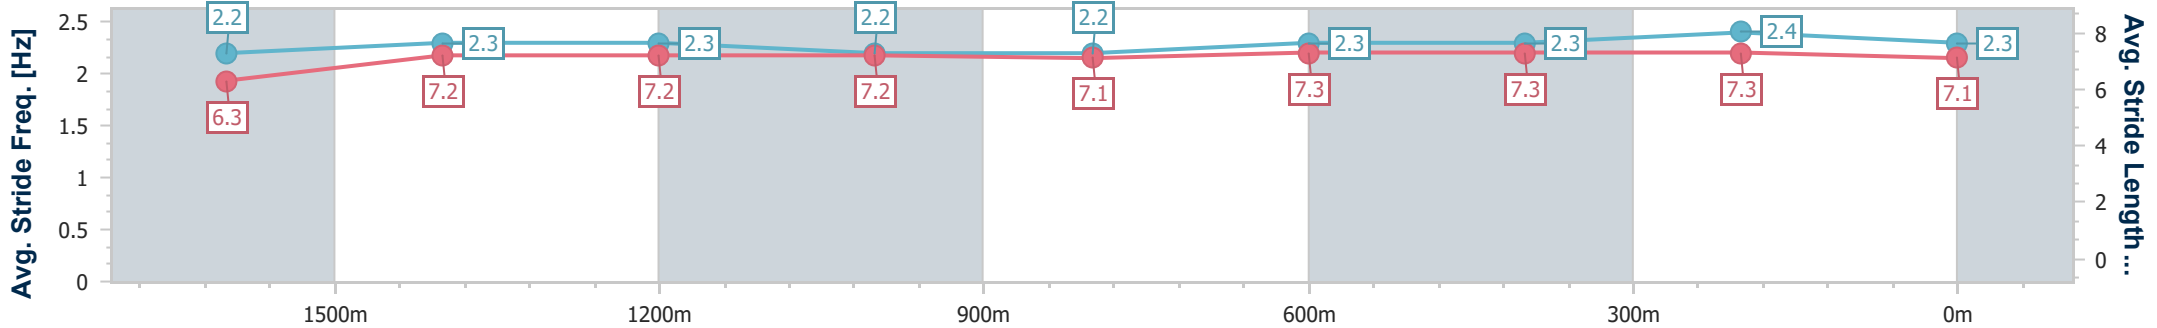

Horse/Jockey Name	Leery
Final Rank	4
Fastest Section Time (Section)	0:11.28 (400m)
Top Speed [km/h] (Section)	64.9 (400m)
Race State	Finished

Eagle Farm QLD Professional
Race 7: SKY RACING Class 1 Handicap - 1800m

03 May 2023 - 14:53
Track Rating: Good 4, Weather: Fine, Rail Position: +10.5m Entire Course

BRISBANE RACING CLUB

Section	Overall	1600m	1400m	1200m	1000m	800m	600m	400m	200m
Section Times	1:51.86 [4] (0:14.71)	1:37.15 [6] (0:12.17)	1:24.98 [6] (0:12.37)	1:12.61 [6] (0:12.50)	1:00.11 [5] (0:12.79)	0:47.32 [6] (0:12.21)	0:35.11 [6] (0:11.76)	0:23.35 [6] (0:11.28)	0:12.07 [4] (0:12.07)
Average Speed [km/h]	49.2	59.6	58.3	57.8	57.5	59.9	62.1	63.8	59.8
Top Speed [km/h]	61.1	60.5	59.6	59.0	59.0	62.1	64.2	64.9	62.6
Avg. Dist. to Rail [m]	2.5	1.9	2.9	3.5	4.4	4.0	2.8	5.4	6.8
Avg. Stride Freq. [Hz]	2.2	2.3	2.3	2.2	2.2	2.3	2.3	2.4	2.3
Avg. Stride Length [m]	6.3	7.2	7.2	7.2	7.1	7.3	7.3	7.3	7.1

- [ ] Ranking at each section and finish
- -.-.- No data available at this section
- NA No data available