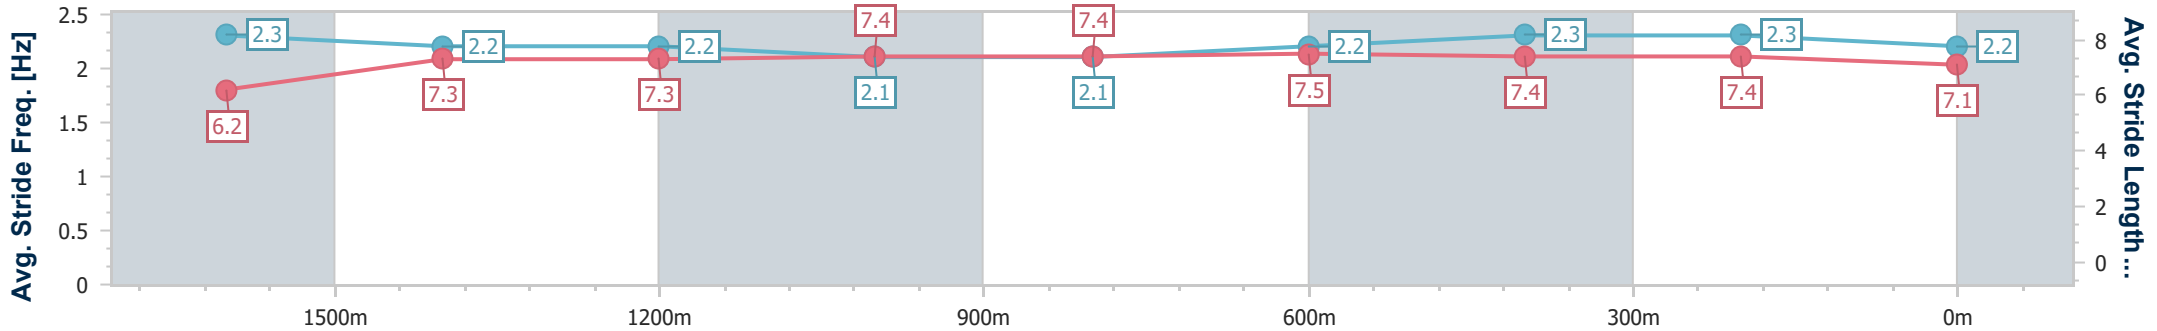

Eagle Farm QLD Professional
 Race 7: SKY RACING Class 1 Handicap - 1800m
 03 May 2023 - 14:53
 Track Rating: Good 4, Weather: Fine, Rail Position: +10.5m Entire Course

BRISBANE
 RACING CLUB

Section	Overall	1600m	1400m	1200m	1000m	800m	600m	400m	200m
Section Times	1:52.89 [10] (0:15.61)	1:37.28 [11] (0:12.13)	1:25.15 [11] (0:12.27)	1:12.88 [11] (0:12.57)	1:00.31 [11] (0:12.71)	0:47.60 [11] (0:12.06)	0:35.54 [11] (0:11.57)	0:23.97 [11] (0:11.49)	0:12.48 [10] (0:12.48)
Average Speed [km/h]	47.1	59.3	58.8	57.5	57.3	59.9	62.6	62.7	57.8
Top Speed [km/h]	60.0	60.2	60.1	58.4	59.6	63.0	64.4	63.9	60.7
Avg. Dist. to Rail [m]	6.9	0.6	1.8	2.3	2.2	1.0	1.3	6.1	8.0
Avg. Stride Freq. [Hz]	2.2	2.3	2.3	2.2	2.2	2.3	2.4	2.4	2.3
Avg. Stride Length [m]	6.0	7.0	7.2	7.1	7.1	7.3	7.3	7.2	6.9

- [] Ranking at each section and finish
- .-.- No data available at this section
- NA No data available

Horse/Jockey Name	Better Times
Final Rank	11
Fastest Section Time (Section)	0:11.87 (600m)
Top Speed [km/h] (Section)	62.0 (400m)
Race State	Finished

Eagle Farm QLD Professional
 Race 7: SKY RACING Class 1 Handicap - 1800m
 03 May 2023 - 14:53
 Track Rating: Good 4, Weather: Fine, Rail Position: +10.5m Entire Course

BRISBANE RACING CLUB

Section	Overall	1600m	1400m	1200m	1000m	800m	600m	400m	200m
Section Times	1:53.05 [11] (0:14.38)	1:38.67 [3] (0:12.06)	1:26.61 [3] (0:12.27)	1:14.34 [3] (0:12.63)	1:01.71 [3] (0:12.79)	0:48.92 [3] (0:12.13)	0:36.79 [3] (0:11.87)	0:24.92 [4] (0:11.87)	0:13.05 [8] (0:13.05)
Average Speed [km/h]	50.2	59.9	58.7	57.2	56.8	59.7	60.7	60.7	55.2
Top Speed [km/h]	60.2	60.7	59.4	58.4	58.6	61.0	61.8	62.0	58.6
Avg. Dist. to Rail [m]	1.1	1.0	1.9	1.8	1.9	1.1	0.4	2.8	3.3
Avg. Stride Freq. [Hz]	2.3	2.2	2.2	2.1	2.1	2.2	2.3	2.3	2.2
Avg. Stride Length [m]	6.2	7.3	7.3	7.4	7.4	7.5	7.4	7.4	7.1