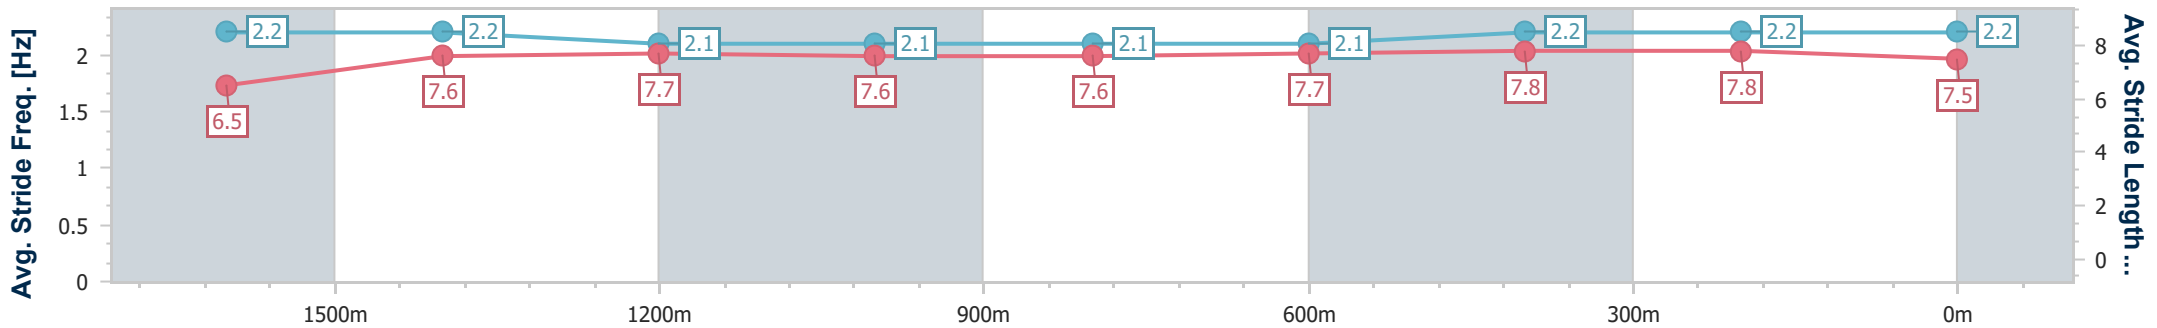

Horse/Jockey Name	Sacred Mission
Final Rank	2
Fastest Section Time (Section)	0:11.49 (400m)
Top Speed [km/h] (Section)	63.6 (400m)
Race State	Finished

Eagle Farm QLD Professional
Race 7: SKY RACING Class 1 Handicap - 1800m

03 May 2023 - 14:53
Track Rating: Good 4, Weather: Fine, Rail Position: +10.5m Entire Course

BRISBANE RACING CLUB

Section	Overall	1600m	1400m	1200m	1000m	800m	600m	400m	200m
Section Times	1:51.43 [2] (0:14.22)	1:37.21 [2] (0:12.04)	1:25.17 [2] (0:12.34)	1:12.83 [2] (0:12.63)	1:00.20 [2] (0:12.72)	0:47.48 [2] (0:12.17)	0:35.31 [2] (0:11.70)	0:23.61 [2] (0:11.49)	0:12.12 [2] (0:12.12)
Average Speed [km/h]	50.8	59.9	58.4	57.2	57.2	59.6	61.8	62.7	59.6
Top Speed [km/h]	61.1	60.6	59.3	58.0	58.2	60.5	63.1	63.6	61.9
Avg. Dist. to Rail [m]	1.4	1.0	1.0	1.7	2.1	1.9	0.9	2.9	5.3
Avg. Stride Freq. [Hz]	2.2	2.2	2.1	2.1	2.1	2.1	2.2	2.2	2.2
Avg. Stride Length [m]	6.5	7.6	7.7	7.6	7.6	7.7	7.8	7.8	7.5

- [ ] Ranking at each section and finish
- -.-.- No data available at this section
- NA No data available