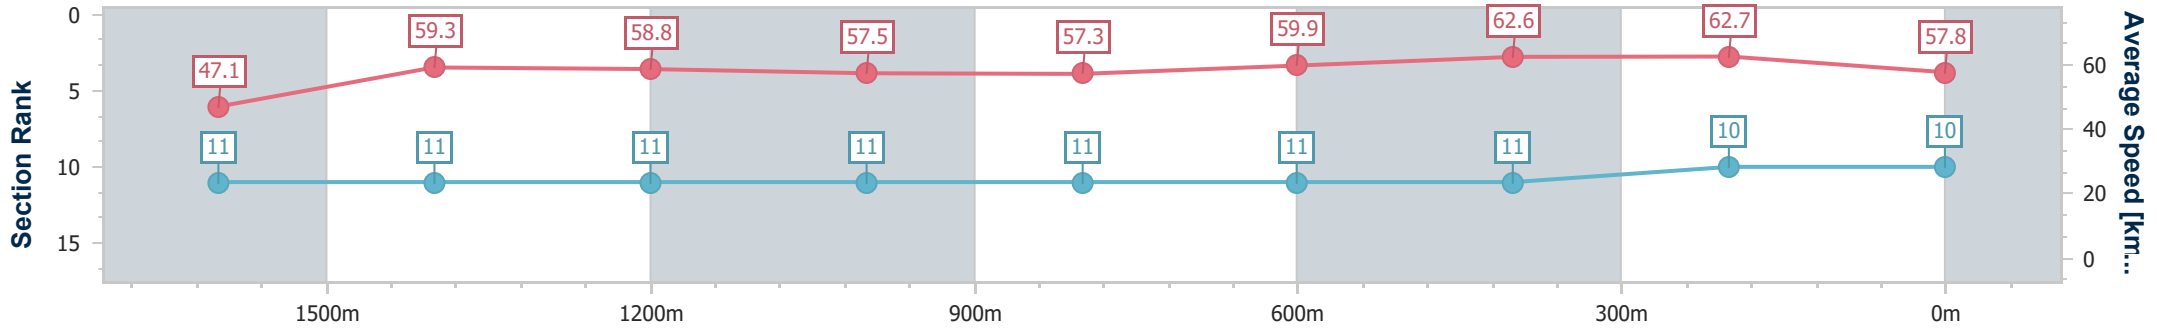

Horse/Jockey Name	Aban
Final Rank	10
Fastest Section Time (Section)	0:11.49 (400m)
Top Speed [km/h] (Section)	64.4 (600m)
Race State	Finished

Eagle Farm QLD Professional
Race 7: SKY RACING Class 1 Handicap - 1800m
03 May 2023 - 14:53
Track Rating: Good 4, Weather: Fine, Rail Position: +10.5m Entire Course

BRISBANE
RACING CLUB

Section	Overall	1600m	1400m	1200m	1000m	800m	600m	400m	200m
Section Times	1:52.89 [10] (0:15.61)	1:37.28 [11] (0:12.13)	1:25.15 [11] (0:12.27)	1:12.88 [11] (0:12.57)	1:00.31 [11] (0:12.71)	0:47.60 [11] (0:12.06)	0:35.54 [11] (0:11.57)	0:23.97 [11] (0:11.49)	0:12.48 [10] (0:12.48)
Average Speed [km/h]	47.1	59.3	58.8	57.5	57.3	59.9	62.6	62.7	57.8
Top Speed [km/h]	60.0	60.2	60.1	58.4	59.6	63.0	64.4	63.9	60.7
Avg. Dist. to Rail [m]	6.9	0.6	1.8	2.3	2.2	1.0	1.3	6.1	8.0
Avg. Stride Freq. [Hz]	2.2	2.3	2.3	2.2	2.2	2.3	2.4	2.4	2.3
Avg. Stride Length [m]	6.0	7.0	7.2	7.1	7.1	7.3	7.3	7.2	6.9

- [ ] Ranking at each section and finish
- -.-.- No data available at this section
- NA No data available