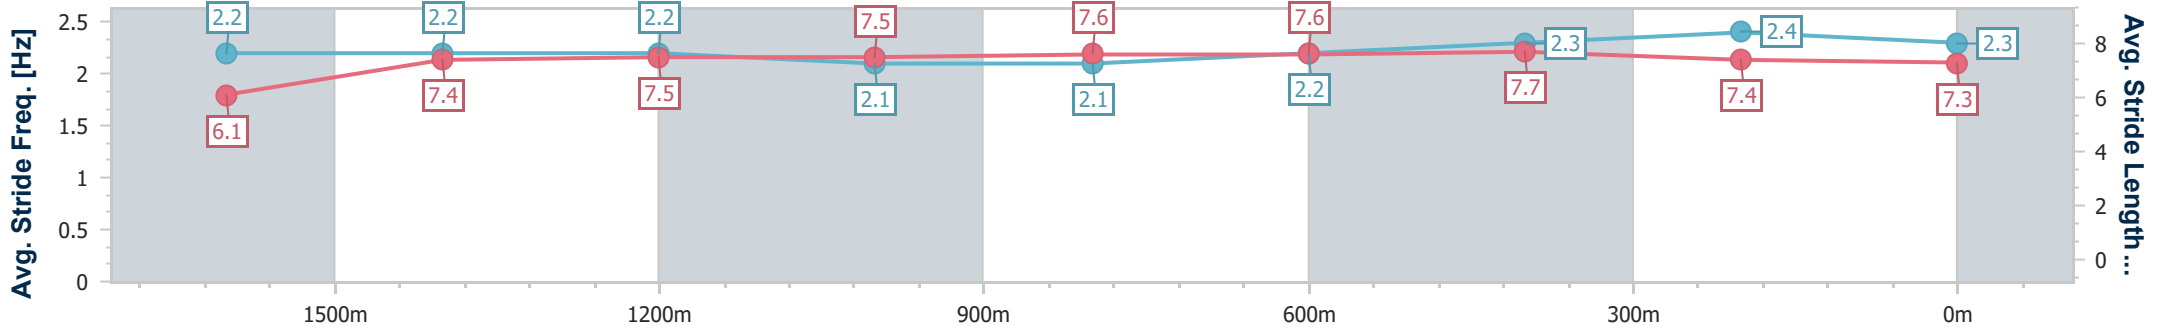

Horse/Jockey Name	Chernak
Final Rank	5
Fastest Section Time (Section)	0:11.31 (400m)
Top Speed [km/h] (Section)	64.6 (400m)
Race State	Finished

Eagle Farm QLD Professional
Race 7: SKY RACING Class 1 Handicap - 1800m
03 May 2023 - 14:53
Track Rating: Good 4, Weather: Fine, Rail Position: +10.5m Entire Course

BRISBANE RACING CLUB

Section	Overall	1600m	1400m	1200m	1000m	800m	600m	400m	200m
Section Times	1:51.87 [5] (0:15.24)	1:36.63 [9] (0:12.20)	1:24.43 [9] (0:12.43)	1:12.00 [9] (0:12.53)	0:59.47 [9] (0:12.67)	0:46.80 [9] (0:12.03)	0:34.77 [9] (0:11.49)	0:23.28 [8] (0:11.31)	0:11.97 [6] (0:11.97)
Average Speed [km/h]	47.7	59.3	58.1	57.7	57.5	60.4	63.5	63.5	60.4
Top Speed [km/h]	61.0	60.5	59.2	58.9	59.0	63.2	64.5	64.6	62.6
Avg. Dist. to Rail [m]	4.3	1.6	2.6	2.7	2.6	2.1	2.7	6.4	8.7
Avg. Stride Freq. [Hz]	2.2	2.2	2.2	2.1	2.1	2.2	2.3	2.4	2.3
Avg. Stride Length [m]	6.1	7.4	7.5	7.5	7.6	7.6	7.7	7.4	7.3

- [ ] Ranking at each section and finish
- -.-.- No data available at this section
- NA No data available