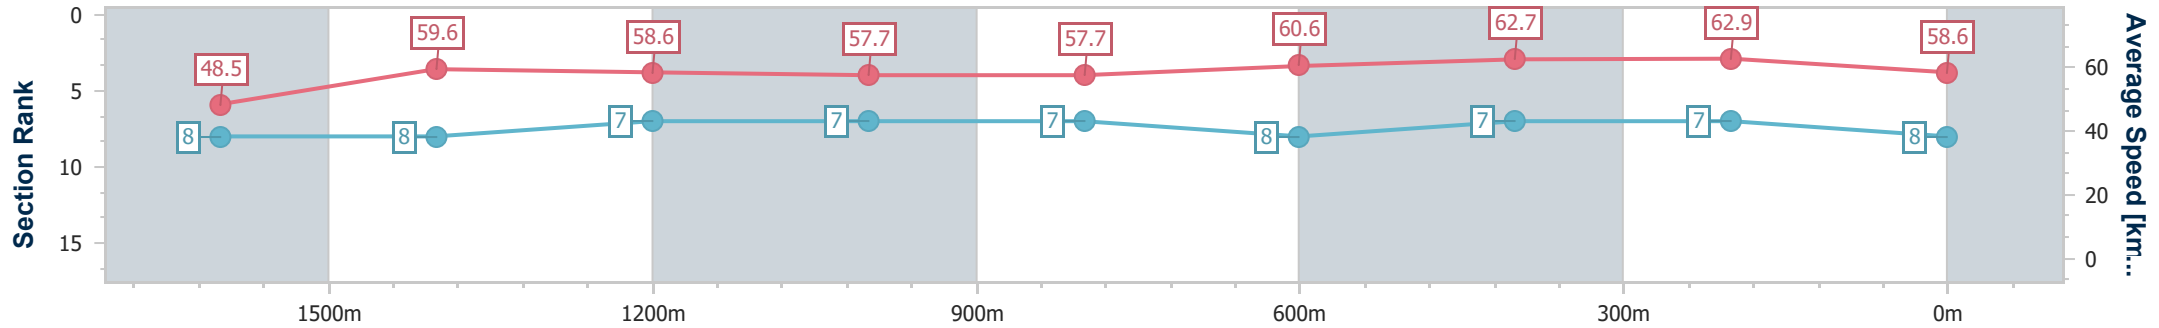

Horse/Jockey Name	Persual
Final Rank	8
Fastest Section Time (Section)	0:11.44 (400m)
Top Speed [km/h] (Section)	64.8 (400m)
Race State	Finished

Eagle Farm QLD Professional
Race 7: SKY RACING Class 1 Handicap - 1800m
03 May 2023 - 14:53
Track Rating: Good 4, Weather: Fine, Rail Position: +10.5m Entire Course

BRISBANE
RACING CLUB

Section	Overall	1600m	1400m	1200m	1000m	800m	600m	400m	200m
Section Times	1:52.36 [8] (0:14.98)	1:37.38 [8] (0:12.16)	1:25.22 [8] (0:12.36)	1:12.86 [7] (0:12.53)	1:00.33 [7] (0:12.72)	0:47.61 [7] (0:12.11)	0:35.50 [8] (0:11.71)	0:23.79 [7] (0:11.44)	0:12.35 [7] (0:12.35)
Average Speed [km/h]	48.5	59.6	58.6	57.7	57.7	60.6	62.7	62.9	58.6
Top Speed [km/h]	60.1	60.5	59.9	59.0	59.5	63.1	64.6	64.8	61.7
Avg. Dist. to Rail [m]	3.9	3.0	4.0	4.1	4.0	4.2	4.4	8.9	9.4
Avg. Stride Freq. [Hz]	2.1	2.2	2.2	2.2	2.2	2.2	2.3	2.3	2.2
Avg. Stride Length [m]	6.3	7.4	7.4	7.3	7.3	7.6	7.7	7.5	7.3

- [ ] Ranking at each section and finish
- -.-.- No data available at this section
- NA No data available