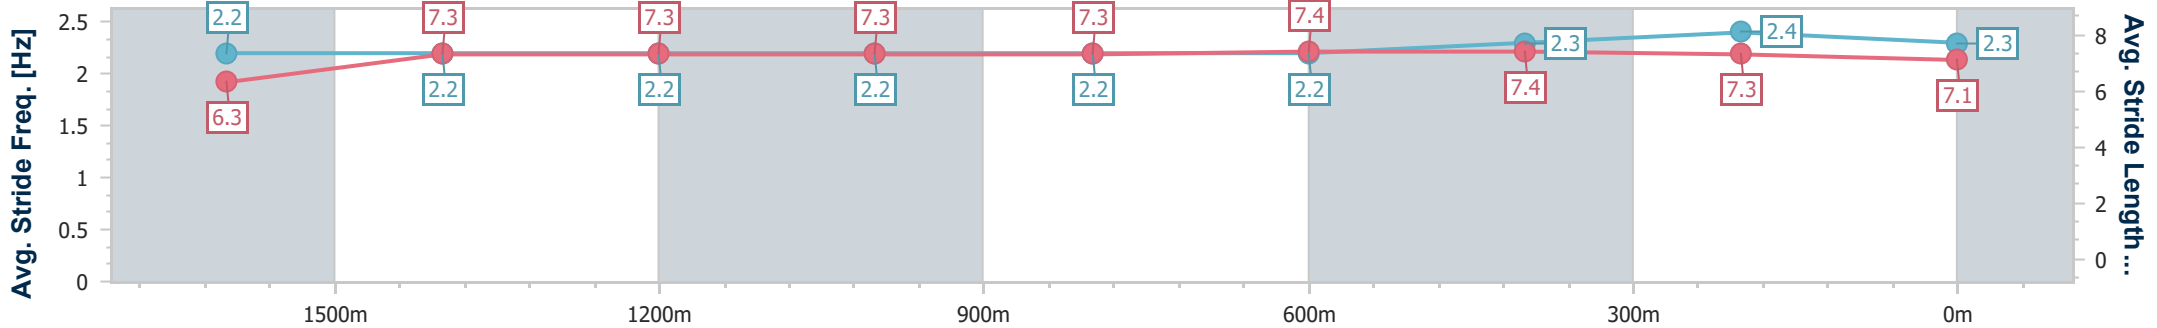

Horse/Jockey Name	Cluedo
Final Rank	6
Fastest Section Time (Section)	0:11.45 (400m)
Top Speed [km/h] (Section)	64.3 (400m)
Race State	Finished

Eagle Farm QLD Professional
Race 7: SKY RACING Class 1 Handicap - 1800m
03 May 2023 - 14:53
Track Rating: Good 4, Weather: Fine, Rail Position: +10.5m Entire Course

BRISBANE
RACING CLUB

Section	Overall	1600m	1400m	1200m	1000m	800m	600m	400m	200m
Section Times	1:52.14 [6] (0:14.65)	1:37.49 [5] (0:12.13)	1:25.36 [5] (0:12.39)	1:12.97 [5] (0:12.55)	1:00.42 [6] (0:12.69)	0:47.73 [5] (0:12.11)	0:35.62 [5] (0:11.81)	0:23.81 [5] (0:11.45)	0:12.36 [5] (0:12.36)
Average Speed [km/h]	49.0	59.2	58.2	57.5	57.2	59.7	60.8	62.8	58.4
Top Speed [km/h]	61.7	60.0	59.2	58.6	58.4	61.2	63.4	64.3	61.4
Avg. Dist. to Rail [m]	1.8	0.5	0.8	1.1	1.3	1.0	0.7	3.0	5.5
Avg. Stride Freq. [Hz]	2.2	2.2	2.2	2.2	2.2	2.2	2.3	2.4	2.3
Avg. Stride Length [m]	6.3	7.3	7.3	7.3	7.3	7.4	7.4	7.3	7.1

- [ ] Ranking at each section and finish
- -.-.- No data available at this section
- NA No data available