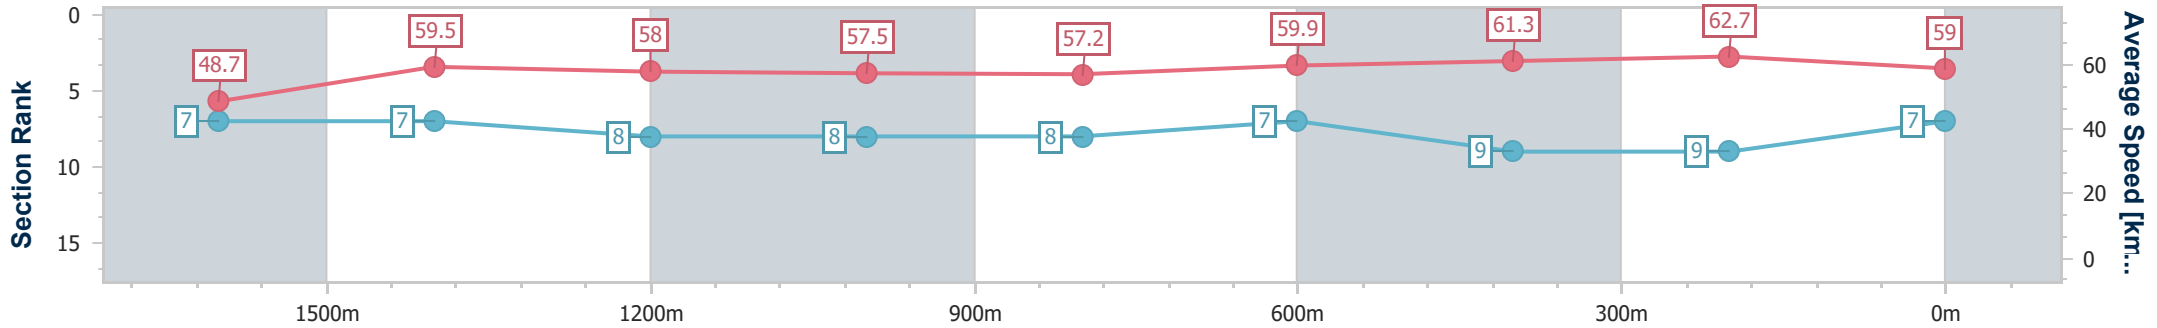

Horse/Jockey Name	Kronenbourg
Final Rank	7
Fastest Section Time (Section)	0:11.51 (400m)
Top Speed [km/h] (Section)	64.2 (400m)
Race State	Finished

Eagle Farm QLD Professional
Race 7: SKY RACING Class 1 Handicap - 1800m
03 May 2023 - 14:53
Track Rating: Good 4, Weather: Fine, Rail Position: +10.5m Entire Course

BRISBANE
RACING CLUB

Section	Overall	1600m	1400m	1200m	1000m	800m	600m	400m	200m
Section Times	1:52.30 [7] (0:14.94)	1:37.36 [7] (0:12.15)	1:25.21 [7] (0:12.43)	1:12.78 [8] (0:12.55)	1:00.23 [8] (0:12.65)	0:47.58 [8] (0:12.06)	0:35.52 [7] (0:11.78)	0:23.74 [9] (0:11.51)	0:12.23 [9] (0:12.23)
Average Speed [km/h]	48.7	59.5	58.0	57.5	57.2	59.9	61.3	62.7	59.0
Top Speed [km/h]	61.3	60.3	59.0	58.6	58.8	61.6	63.4	64.2	61.6
Avg. Dist. to Rail [m]	3.9	1.6	1.7	1.8	1.4	0.8	0.6	3.7	3.3
Avg. Stride Freq. [Hz]	2.1	2.2	2.1	2.1	2.1	2.1	2.2	2.2	2.2
Avg. Stride Length [m]	6.4	7.4	7.7	7.7	7.6	7.7	7.7	7.7	7.4

- [ ] Ranking at each section and finish
- -.-.- No data available at this section
- NA No data available