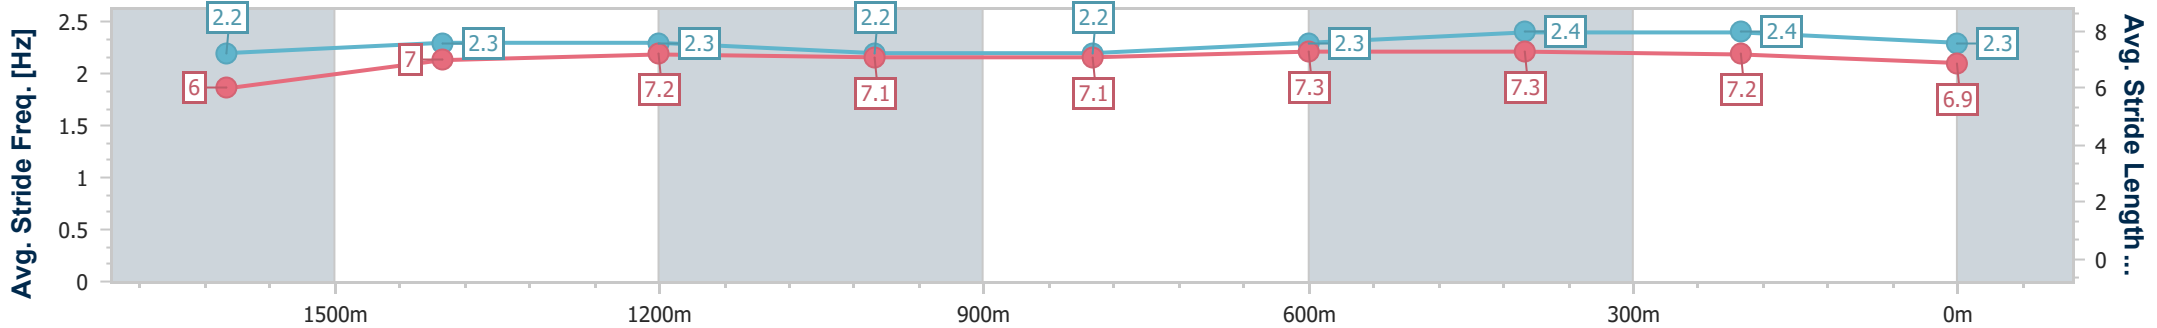

- [] Ranking at each section and finish
- .-.- No data available at this section
- NA No data available

Horse/Jockey Name	Aban
Final Rank	10
Fastest Section Time (Section)	0:11.49 (400m)
Top Speed [km/h] (Section)	64.4 (600m)
Race State	Finished

Eagle Farm QLD Professional
 Race 7: SKY RACING Class 1 Handicap - 1800m
 03 May 2023 - 14:53
 Track Rating: Good 4, Weather: Fine, Rail Position: +10.5m Entire Course

BRISBANE
 RACING CLUB

Section	Overall	1600m	1400m	1200m	1000m	800m	600m	400m	200m
Section Times	1:52.89 [10] (0:15.61)	1:37.28 [11] (0:12.13)	1:25.15 [11] (0:12.27)	1:12.88 [11] (0:12.57)	1:00.31 [11] (0:12.71)	0:47.60 [11] (0:12.06)	0:35.54 [11] (0:11.57)	0:23.97 [11] (0:11.49)	0:12.48 [10] (0:12.48)
Average Speed [km/h]	47.1	59.3	58.8	57.5	57.3	59.9	62.6	62.7	57.8
Top Speed [km/h]	60.0	60.2	60.1	58.4	59.6	63.0	64.4	63.9	60.7
Avg. Dist. to Rail [m]	6.9	0.6	1.8	2.3	2.2	1.0	1.3	6.1	8.0
Avg. Stride Freq. [Hz]	2.2	2.3	2.3	2.2	2.2	2.3	2.4	2.4	2.3
Avg. Stride Length [m]	6.0	7.0	7.2	7.1	7.1	7.3	7.3	7.2	6.9