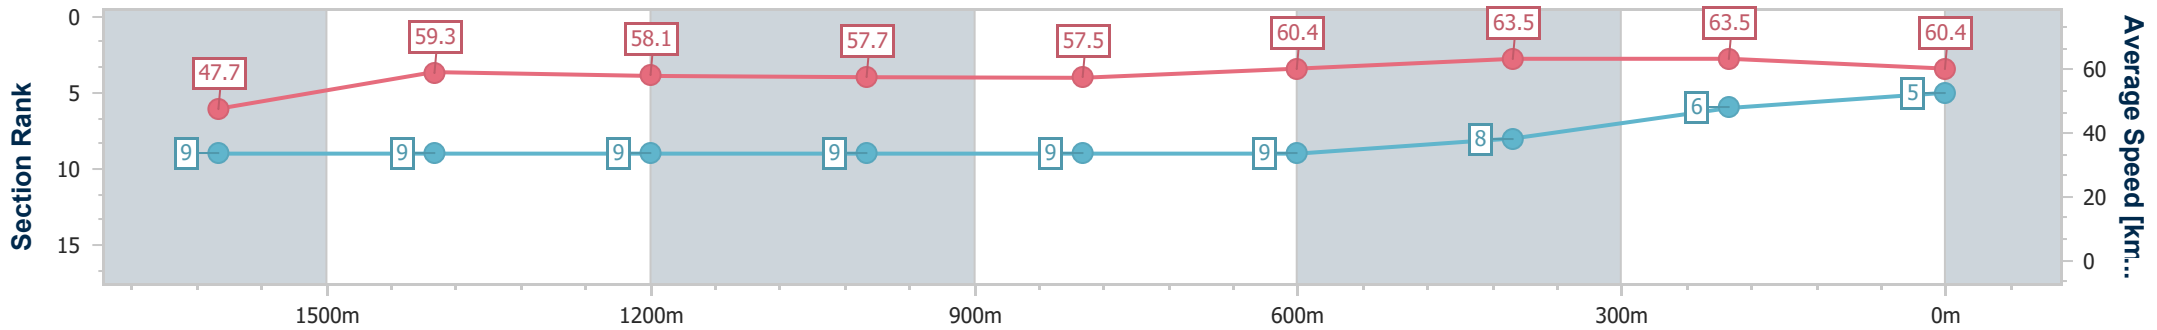

Horse/Jockey Name	Chernak
Final Rank	5
Fastest Section Time (Section)	0:11.31 (400m)
Top Speed [km/h] (Section)	64.6 (400m)
Race State	Finished

Eagle Farm QLD Professional
Race 7: SKY RACING Class 1 Handicap - 1800m
03 May 2023 - 14:53
Track Rating: Good 4, Weather: Fine, Rail Position: +10.5m Entire Course

BRISBANE RACING CLUB

Section	Overall	1600m	1400m	1200m	1000m	800m	600m	400m	200m
Section Times	1:51.87 [5] (0:15.24)	1:36.63 [9] (0:12.20)	1:24.43 [9] (0:12.43)	1:12.00 [9] (0:12.53)	0:59.47 [9] (0:12.67)	0:46.80 [9] (0:12.03)	0:34.77 [9] (0:11.49)	0:23.28 [8] (0:11.31)	0:11.97 [6] (0:11.97)
Average Speed [km/h]	47.7	59.3	58.1	57.7	57.5	60.4	63.5	63.5	60.4
Top Speed [km/h]	61.0	60.5	59.2	58.9	59.0	63.2	64.5	64.6	62.6
Avg. Dist. to Rail [m]	4.3	1.6	2.6	2.7	2.6	2.1	2.7	6.4	8.7
Avg. Stride Freq. [Hz]	2.2	2.2	2.2	2.1	2.1	2.2	2.3	2.4	2.3
Avg. Stride Length [m]	6.1	7.4	7.5	7.5	7.6	7.6	7.7	7.4	7.3

- [ ] Ranking at each section and finish
- -.-.- No data available at this section
- NA No data available