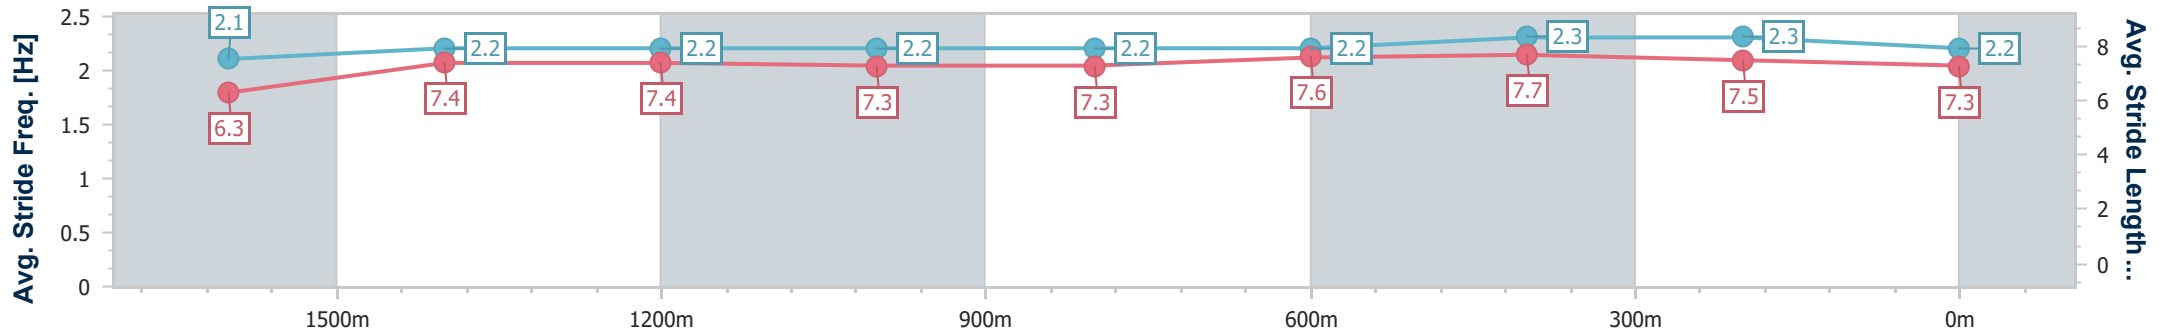

Horse/Jockey Name	Persual
Final Rank	8
Fastest Section Time (Section)	0:11.44 (400m)
Top Speed [km/h] (Section)	64.8 (400m)
Race State	Finished

Eagle Farm QLD Professional
Race 7: SKY RACING Class 1 Handicap - 1800m
03 May 2023 - 14:53
Track Rating: Good 4, Weather: Fine, Rail Position: +10.5m Entire Course

BRISBANE
RACING CLUB

Section	Overall	1600m	1400m	1200m	1000m	800m	600m	400m	200m
Section Times	1:52.36 [8] (0:14.98)	1:37.38 [8] (0:12.16)	1:25.22 [8] (0:12.36)	1:12.86 [7] (0:12.53)	1:00.33 [7] (0:12.72)	0:47.61 [7] (0:12.11)	0:35.50 [8] (0:11.71)	0:23.79 [7] (0:11.44)	0:12.35 [7] (0:12.35)
Average Speed [km/h]	48.5	59.6	58.6	57.7	57.7	60.6	62.7	62.9	58.6
Top Speed [km/h]	60.1	60.5	59.9	59.0	59.5	63.1	64.6	64.8	61.7
Avg. Dist. to Rail [m]	3.9	3.0	4.0	4.1	4.0	4.2	4.4	8.9	9.4
Avg. Stride Freq. [Hz]	2.1	2.2	2.2	2.2	2.2	2.2	2.3	2.3	2.2
Avg. Stride Length [m]	6.3	7.4	7.4	7.3	7.3	7.6	7.7	7.5	7.3

- [ ] Ranking at each section and finish
- -.-.- No data available at this section
- NA No data available