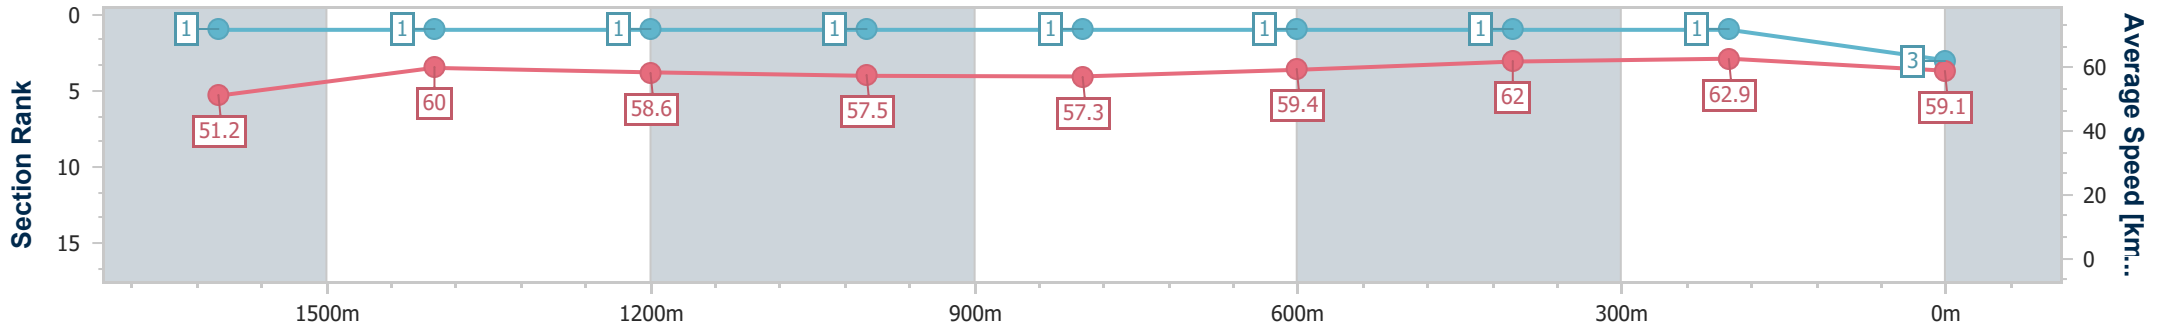

Horse/Jockey Name	Big Ticket Boy
Final Rank	3
Fastest Section Time (Section)	0:11.45 (400m)
Top Speed [km/h] (Section)	64.6 (400m)
Race State	Finished

Eagle Farm QLD Professional
Race 7: SKY RACING Class 1 Handicap - 1800m
03 May 2023 - 14:53
Track Rating: Good 4, Weather: Fine, Rail Position: +10.5m Entire Course

BRISBANE
RACING CLUB

Section	Overall	1600m	1400m	1200m	1000m	800m	600m	400m	200m
Section Times	1:51.48 [3] (0:14.09)	1:37.39 [1] (0:12.02)	1:25.37 [1] (0:12.29)	1:13.08 [1] (0:12.53)	1:00.55 [1] (0:12.81)	0:47.74 [1] (0:12.37)	0:35.37 [1] (0:11.70)	0:23.67 [1] (0:11.45)	0:12.22 [1] (0:12.22)
Average Speed [km/h]	51.2	60.0	58.6	57.5	57.3	59.4	62.0	62.9	59.1
Top Speed [km/h]	60.8	60.8	59.9	58.2	58.7	60.2	64.0	64.6	61.5
Avg. Dist. to Rail [m]	0.7	0.5	0.9	1.5	3.8	4.7	1.6	2.8	5.2
Avg. Stride Freq. [Hz]	2.3	2.2	2.2	2.2	2.2	2.2	2.3	2.4	2.4
Avg. Stride Length [m]	6.3	7.4	7.4	7.3	7.3	7.4	7.5	7.4	7.0

- [ ] Ranking at each section and finish
- -.-.- No data available at this section
- NA No data available