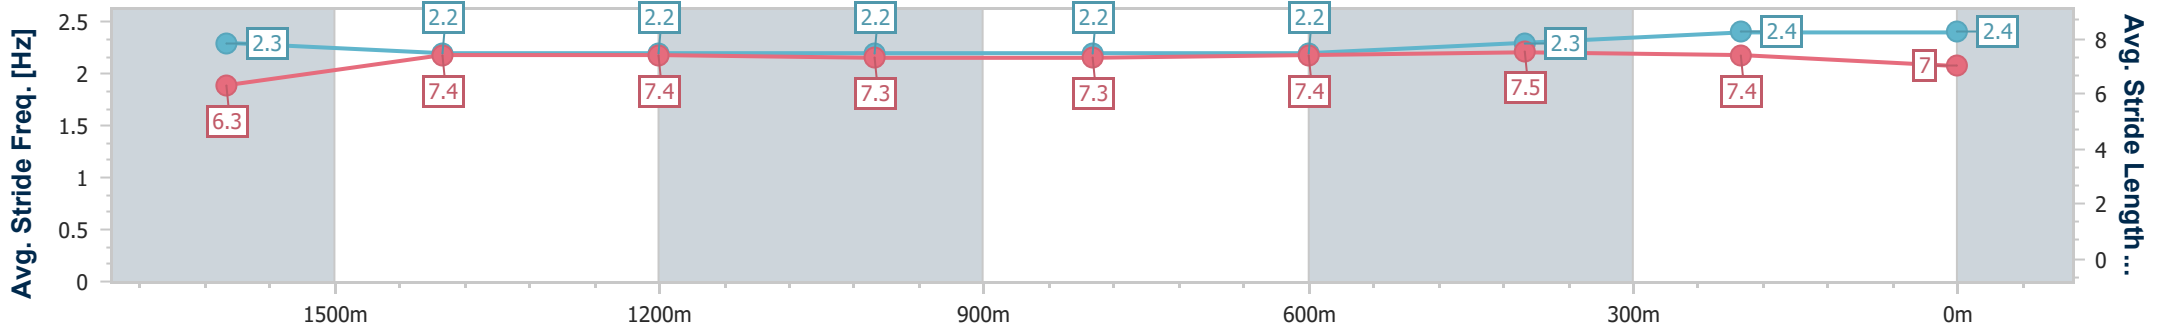

Horse/Jockey Name	Big Ticket Boy
Final Rank	3
Fastest Section Time (Section)	0:11.45 (400m)
Top Speed [km/h] (Section)	64.6 (400m)
Race State	Finished

Eagle Farm QLD Professional
Race 7: SKY RACING Class 1 Handicap - 1800m
03 May 2023 - 14:53
Track Rating: Good 4, Weather: Fine, Rail Position: +10.5m Entire Course

BRISBANE
RACING CLUB

Section	Overall	1600m	1400m	1200m	1000m	800m	600m	400m	200m
Section Times	1:51.48 [3] (0:14.09)	1:37.39 [1] (0:12.02)	1:25.37 [1] (0:12.29)	1:13.08 [1] (0:12.53)	1:00.55 [1] (0:12.81)	0:47.74 [1] (0:12.37)	0:35.37 [1] (0:11.70)	0:23.67 [1] (0:11.45)	0:12.22 [1] (0:12.22)
Average Speed [km/h]	51.2	60.0	58.6	57.5	57.3	59.4	62.0	62.9	59.1
Top Speed [km/h]	60.8	60.8	59.9	58.2	58.7	60.2	64.0	64.6	61.5
Avg. Dist. to Rail [m]	0.7	0.5	0.9	1.5	3.8	4.7	1.6	2.8	5.2
Avg. Stride Freq. [Hz]	2.3	2.2	2.2	2.2	2.2	2.2	2.3	2.4	2.4
Avg. Stride Length [m]	6.3	7.4	7.4	7.3	7.3	7.4	7.5	7.4	7.0

- [ ] Ranking at each section and finish
- -.-.- No data available at this section
- NA No data available