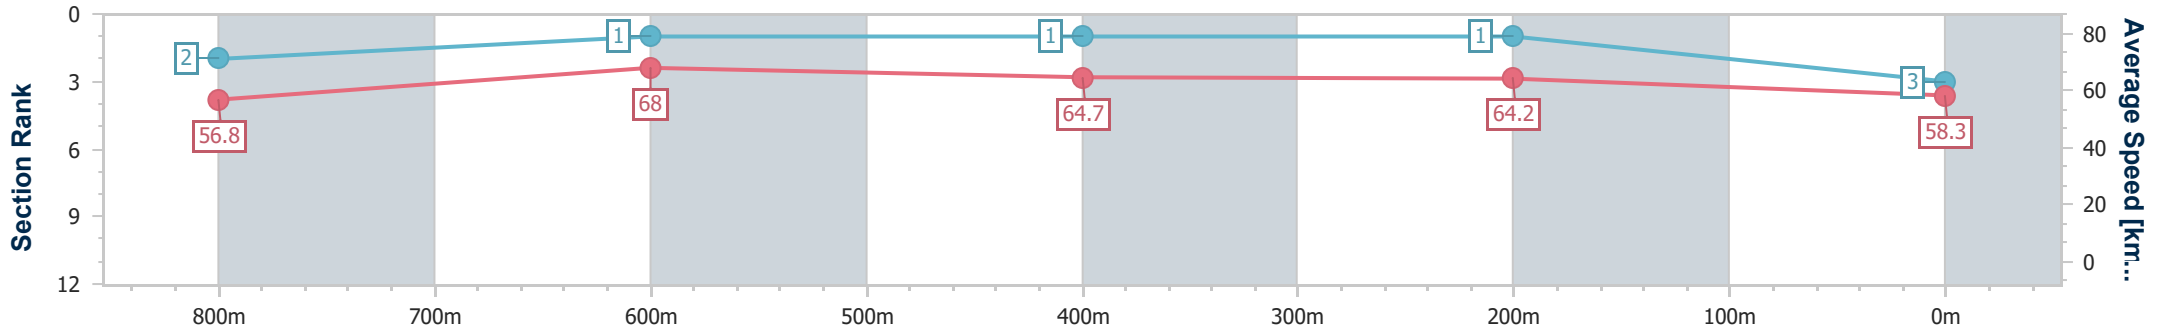

Eagle Farm QLD Professional

Race 3: VALE DEAN HOLLAND Class 6 Handicap - 1000m

29 April 2023 - 12:40

Track Rating: Good 4, Weather: Fine, Rail Position: +5m Entire Course

BRISBANE RACING CLUB

Section	Overall	800m	600m	400m	200m
Section Times	0:57.92 [3] (0:12.71)	0:45.21 [2] (0:10.60)	0:34.61 [1] (0:11.07)	0:23.54 [1] (0:11.21)	0:12.33 [1] (0:12.33)
Average Speed [km/h]	56.8	68.0	64.7	64.2	58.3
Top Speed [km/h]	71.6	71.1	65.6	65.8	61.5
Avg. Dist. to Rail [m]	3.3	0.4	1.0	1.7	2.5
Avg. Stride Freq. [Hz]	2.5	2.6	2.5	2.6	2.5
Avg. Stride Length [m]	6.1	7.4	7.2	6.9	6.6