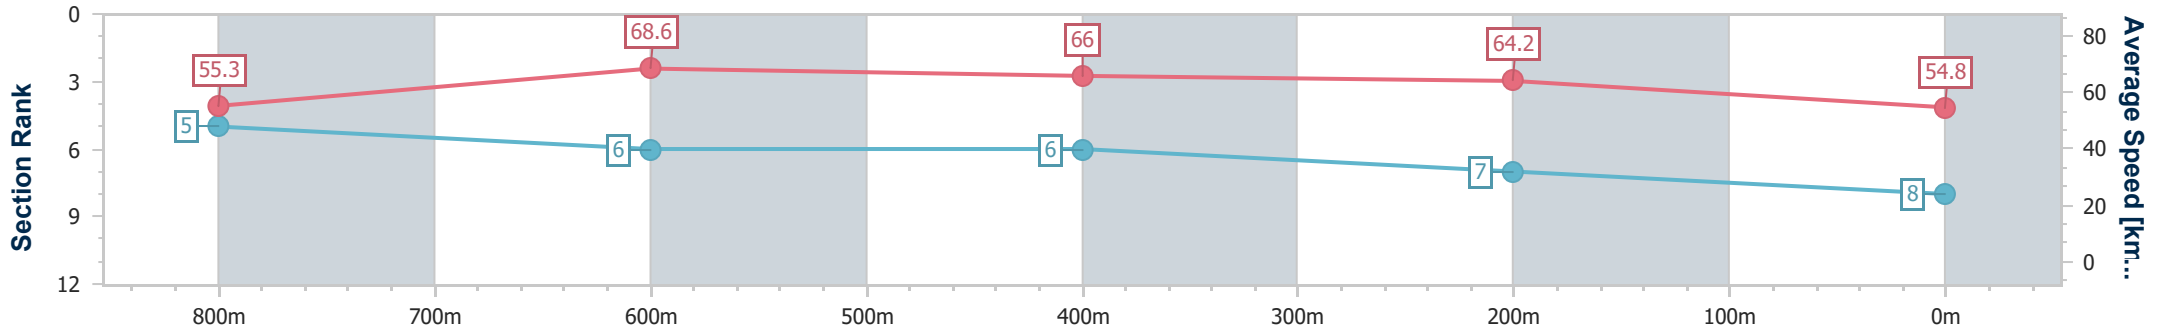

Eagle Farm QLD Professional

Race 3: VALE DEAN HOLLAND Class 6 Handicap - 1000m

29 April 2023 - 12:40

Track Rating: Good 4, Weather: Fine, Rail Position: +5m Entire Course

BRISBANE RACING CLUB

Section	Overall	800m	600m	400m	200m
Section Times	0:59.08 [8] (0:13.12)	0:45.96 [5] (0:10.60)	0:35.36 [6] (0:11.00)	0:24.36 [6] (0:11.21)	0:13.15 [7] (0:13.15)
Average Speed [km/h]	55.3	68.6	66.0	64.2	54.8
Top Speed [km/h]	71.9	71.9	67.0	66.1	61.0
Avg. Dist. to Rail [m]	5.1	2.4	1.7	3.1	3.6
Avg. Stride Freq. [Hz]	2.4	2.5	2.4	2.4	2.2
Avg. Stride Length [m]	6.4	7.5	7.6	7.4	6.8

- [] Ranking at each section and finish
- .-.- No data available at this section
- NA No data available