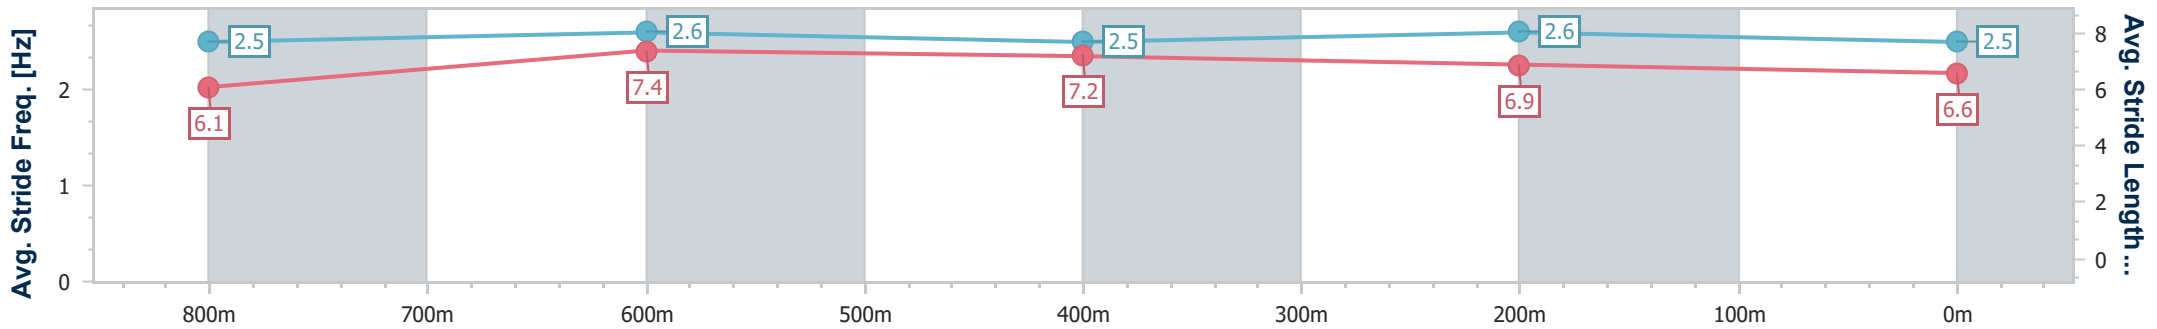

Eagle Farm QLD Professional

Race 3: VALE DEAN HOLLAND Class 6 Handicap - 1000m

29 April 2023 - 12:40

Track Rating: Good 4, Weather: Fine, Rail Position: +5m Entire Course

BRISBANE RACING CLUB

Section	Overall	800m	600m	400m	200m
Section Times	0:57.92 [3] (0:12.71)	0:45.21 [2] (0:10.60)	0:34.61 [1] (0:11.07)	0:23.54 [1] (0:11.21)	0:12.33 [1] (0:12.33)
Average Speed [km/h]	56.8	68.0	64.7	64.2	58.3
Top Speed [km/h]	71.6	71.1	65.6	65.8	61.5
Avg. Dist. to Rail [m]	3.3	0.4	1.0	1.7	2.5
Avg. Stride Freq. [Hz]	2.5	2.6	2.5	2.6	2.5
Avg. Stride Length [m]	6.1	7.4	7.2	6.9	6.6