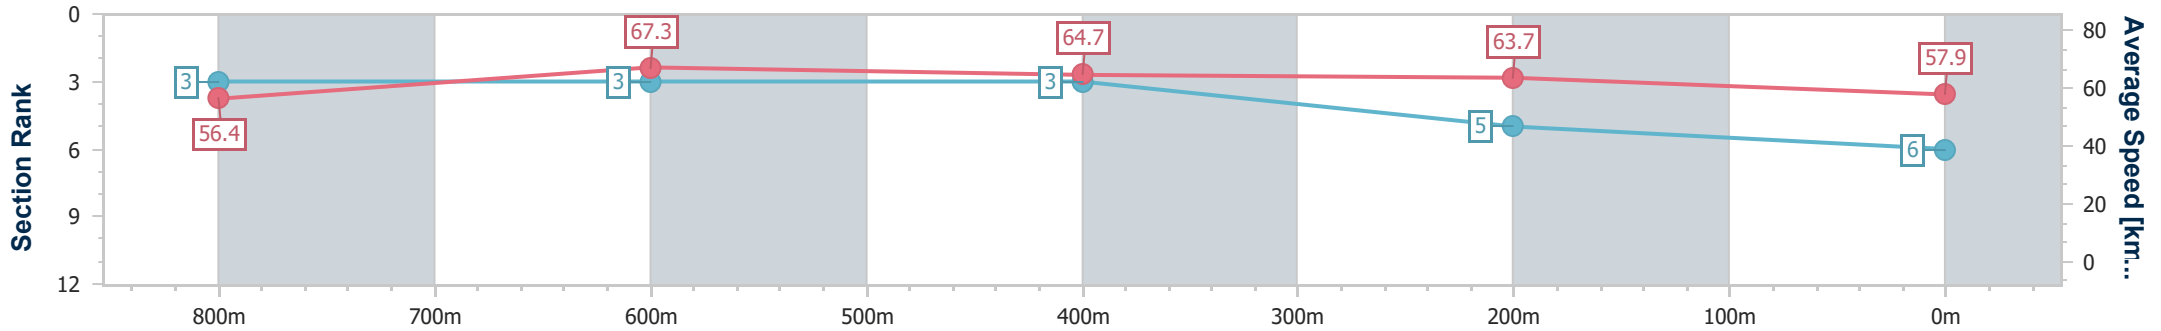

Eagle Farm QLD Professional

Race 3: VALE DEAN HOLLAND Class 6 Handicap - 1000m

29 April 2023 - 12:40

Track Rating: Good 4, Weather: Fine, Rail Position: +5m Entire Course

BRISBANE RACING CLUB

Section	Overall	800m	600m	400m	200m
Section Times	0:58.34 [6] (0:12.83)	0:45.51 [3] (0:10.69)	0:34.82 [3] (0:11.05)	0:23.77 [3] (0:11.31)	0:12.46 [5] (0:12.46)
Average Speed [km/h]	56.4	67.3	64.7	63.7	57.9
Top Speed [km/h]	70.6	69.1	65.2	64.9	62.0
Avg. Dist. to Rail [m]	3.7	0.4	1.1	1.4	2.5
Avg. Stride Freq. [Hz]	2.4	2.3	2.3	2.3	2.2
Avg. Stride Length [m]	6.5	8.0	7.7	7.6	7.2

- [] Ranking at each section and finish
- .-.- No data available at this section
- NA No data available

Horse/Jockey Name	Groomed
Final Rank	7
Fastest Section Time (Section)	0:10.30 (800m)
Top Speed [km/h] (Section)	90.0 (800m)
Race State	Finished