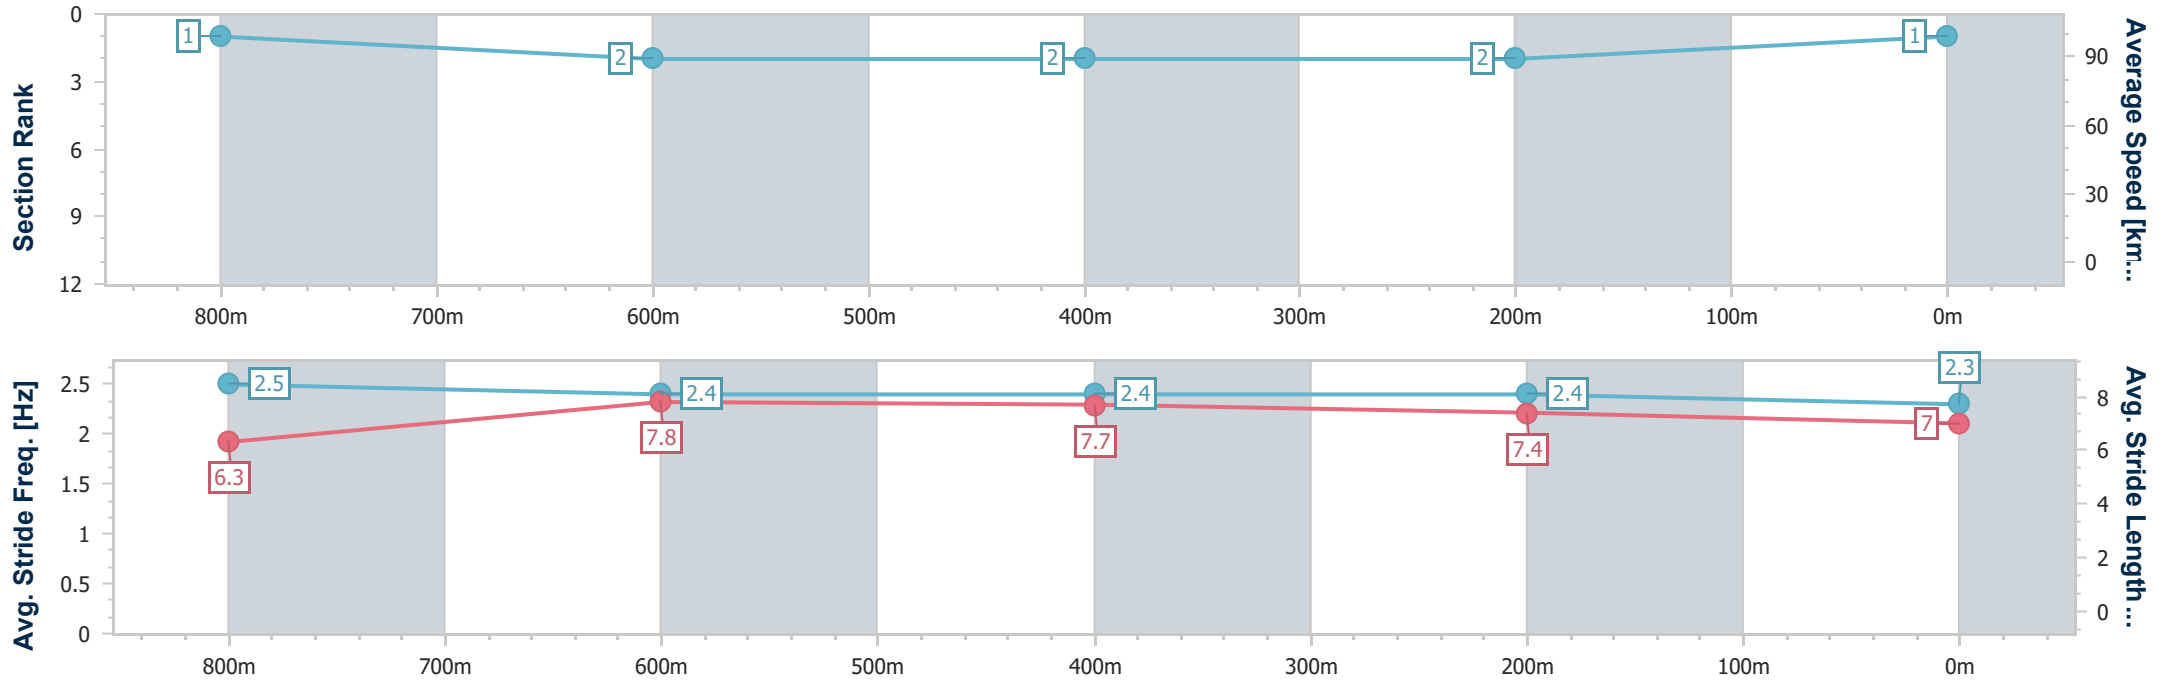

Eagle Farm QLD Professional

Race 3: VALE DEAN HOLLAND Class 6 Handicap - 1000m

29 April 2023 - 12:40

Track Rating: Good 4, Weather: Fine, Rail Position: +5m Entire Course

BRISBANE RACING CLUB

Section	Overall	800m	600m	400m	200m
Section Times	0:57.85 [1] (0:12.68)	0:45.17 [1] (0:10.69)	0:34.48 [2] (0:11.07)	0:23.41 [2] (0:11.19)	0:12.22 [2] (0:12.22)
Average Speed [km/h]	3345.4	5603.5	3603.2	5920.6	28250.7
Top Speed [km/h]	80.6	89.9	70.5	66.1	90.0
Avg. Dist. to Rail [m]	6.8	2.0	0.9	1.0	0.2
Avg. Stride Freq. [Hz]	2.5	2.4	2.4	2.4	2.3
Avg. Stride Length [m]	6.3	7.8	7.7	7.4	7.0