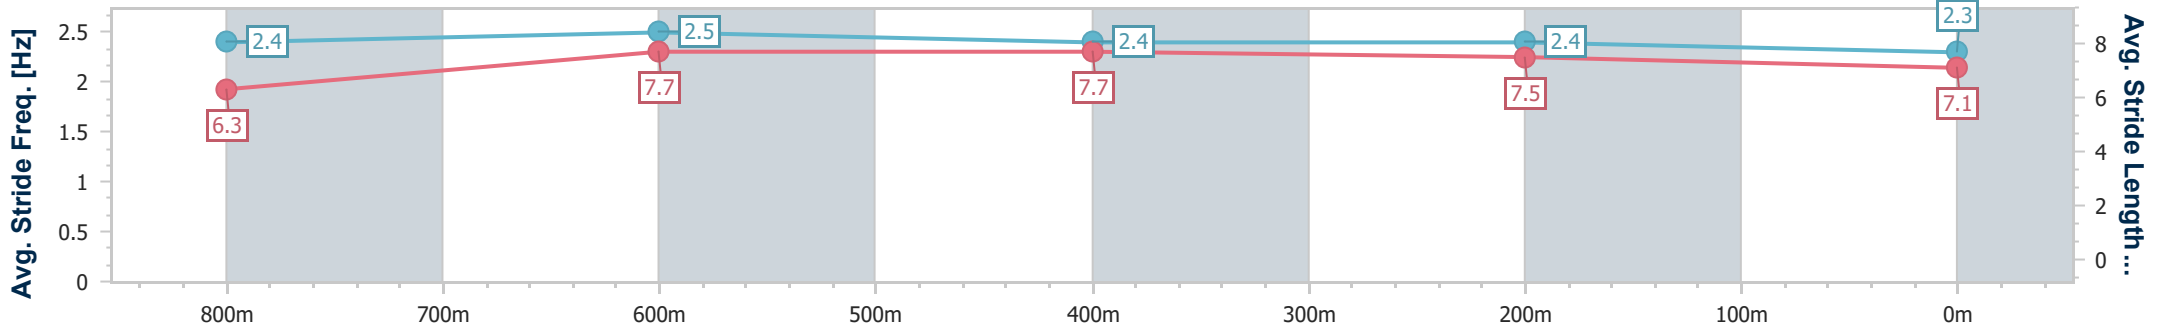

Eagle Farm QLD Professional

Race 3: VALE DEAN HOLLAND Class 6 Handicap - 1000m

29 April 2023 - 12:40

Track Rating: Good 4, Weather: Fine, Rail Position: +5m Entire Course

BRISBANE RACING CLUB

Section	Overall	800m	600m	400m	200m
Section Times	0:58.19 [5] (0:13.10)	0:45.09 [4] (0:10.59)	0:34.50 [5] (0:10.96)	0:23.54 [4] (0:11.24)	0:12.30 [6] (0:12.30)
Average Speed [km/h]	55.2	68.6	66.1	64.1	58.4
Top Speed [km/h]	70.1	69.8	67.0	65.6	62.4
Avg. Dist. to Rail [m]	2.9	1.9	1.1	1.4	0.5
Avg. Stride Freq. [Hz]	2.4	2.5	2.4	2.4	2.3
Avg. Stride Length [m]	6.3	7.7	7.7	7.5	7.1