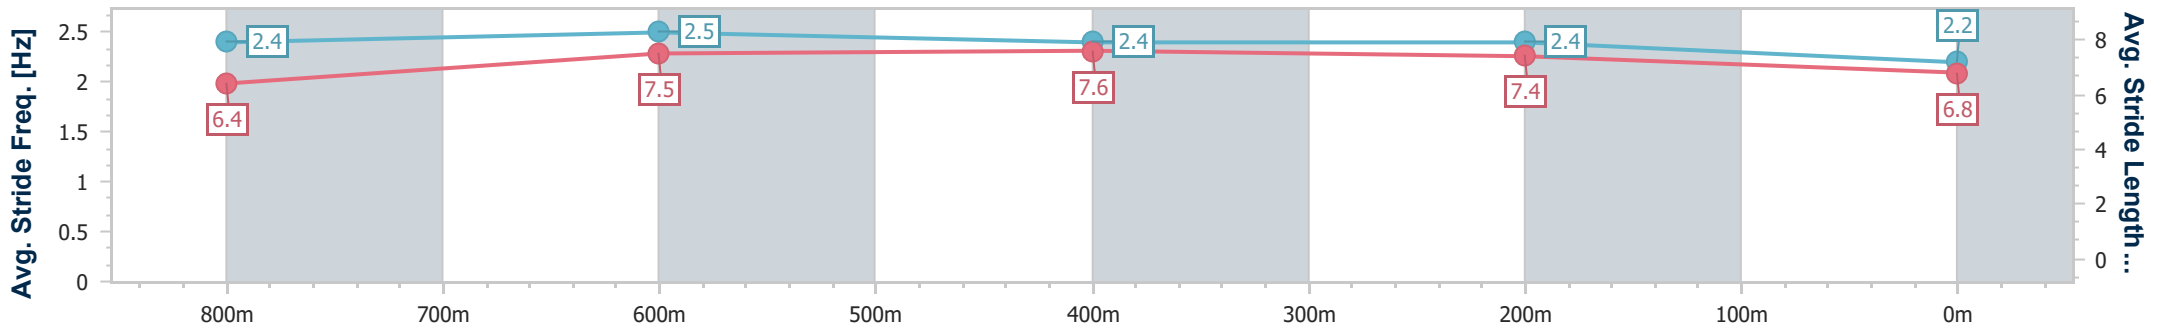

Eagle Farm QLD Professional

Race 3: VALE DEAN HOLLAND Class 6 Handicap - 1000m

29 April 2023 - 12:40

Track Rating: Good 4, Weather: Fine, Rail Position: +5m Entire Course

BRISBANE RACING CLUB

Section	Overall	800m	600m	400m	200m
Section Times	0:59.08 [8] (0:13.12)	0:45.96 [5] (0:10.60)	0:35.36 [6] (0:11.00)	0:24.36 [6] (0:11.21)	0:13.15 [7] (0:13.15)
Average Speed [km/h]	55.3	68.6	66.0	64.2	54.8
Top Speed [km/h]	71.9	71.9	67.0	66.1	61.0
Avg. Dist. to Rail [m]	5.1	2.4	1.7	3.1	3.6
Avg. Stride Freq. [Hz]	2.4	2.5	2.4	2.4	2.2
Avg. Stride Length [m]	6.4	7.5	7.6	7.4	6.8

- [] Ranking at each section and finish
- .-.- No data available at this section
- NA No data available