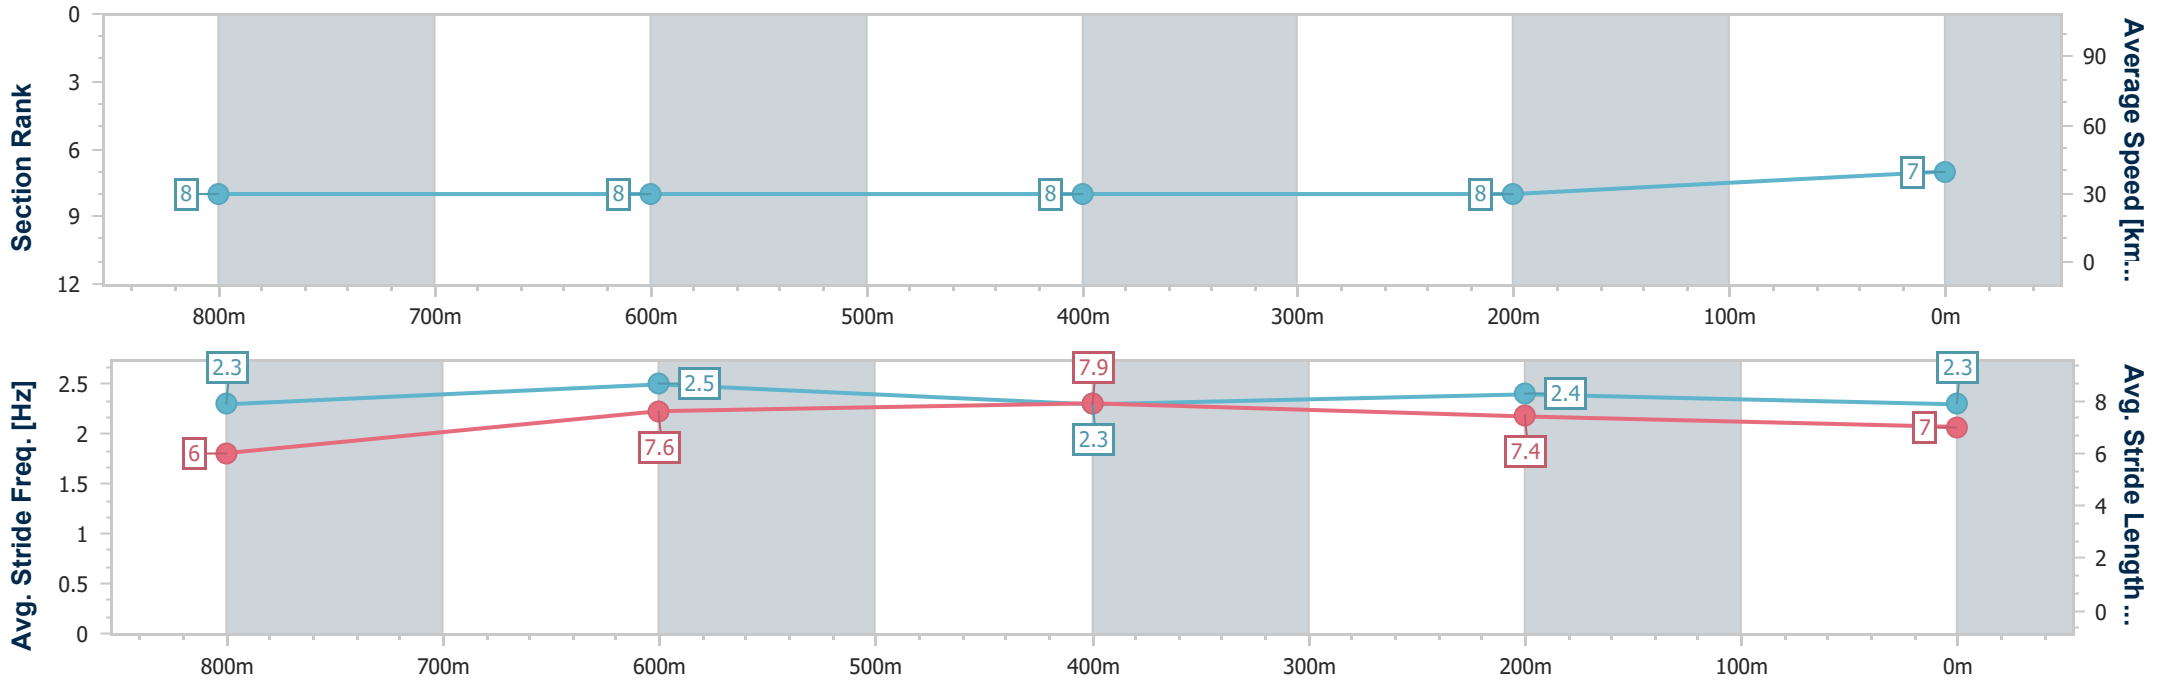

- [] Ranking at each section and finish
- .-.- No data available at this section
- NA No data available

Horse/Jockey Name	Groomed
Final Rank	7
Fastest Section Time (Section)	0:10.30 (800m)
Top Speed [km/h] (Section)	90.0 (800m)
Race State	Finished

Eagle Farm QLD Professional

Race 3: VALE DEAN HOLLAND Class 6 Handicap - 1000m

29 April 2023 - 12:40

Track Rating: Good 4, Weather: Fine, Rail Position: +5m Entire Course

BRISBANE RACING CLUB

Section	Overall	800m	600m	400m	200m
Section Times	0:58.35 [7] (0:14.40)	0:43.95 [8] (0:10.30)	0:33.65 [8] (0:10.40)	0:23.25 [8] (0:11.06)	0:12.19 [8] (0:12.19)
Average Speed [km/h]	3363.0	6181.2	6102.4	2019.6	26963.1
Top Speed [km/h]	75.7	90.0	77.0	67.5	90.0
Avg. Dist. to Rail [m]	18.3	2.6	5.7	1.2	0.5
Avg. Stride Freq. [Hz]	2.3	2.5	2.3	2.4	2.3
Avg. Stride Length [m]	6.0	7.6	7.9	7.4	7.0

- [] Ranking at each section and finish
- .-.- No data available at this section
- NA No data available

Horse/Jockey Name	King Kapa
Final Rank	8
Fastest Section Time (Section)	0:10.60 (800m)
Top Speed [km/h] (Section)	71.9 (Overall)
Race State	Finished