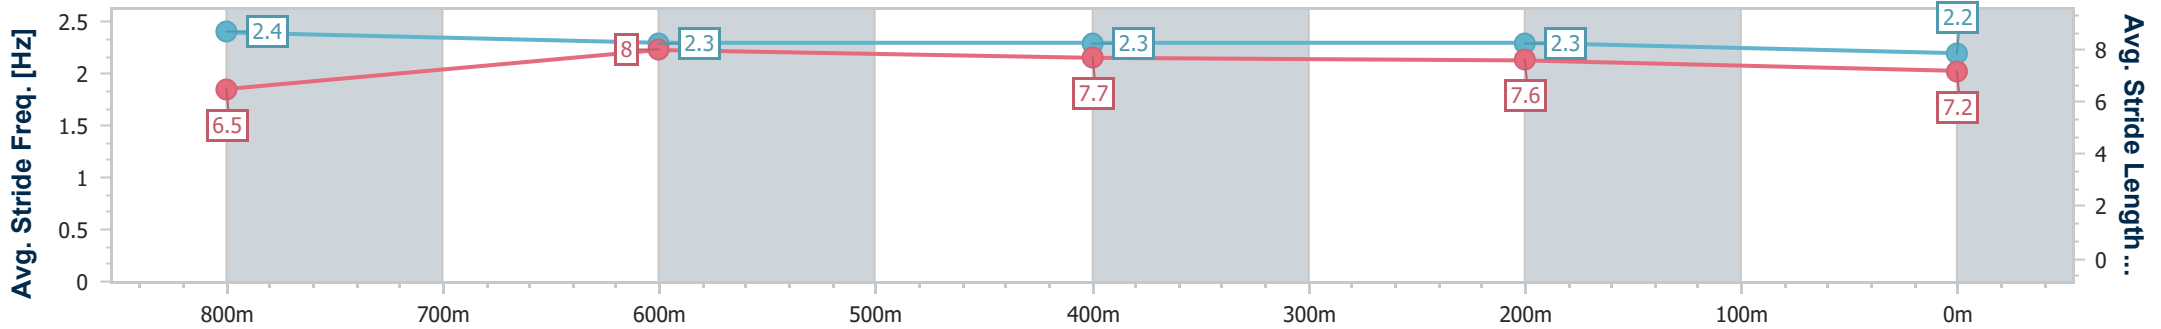

Eagle Farm QLD Professional

Race 3: VALE DEAN HOLLAND Class 6 Handicap - 1000m

29 April 2023 - 12:40

Track Rating: Good 4, Weather: Fine, Rail Position: +5m Entire Course

BRISBANE RACING CLUB

Section	Overall	800m	600m	400m	200m
Section Times	0:58.34 [6] (0:12.83)	0:45.51 [3] (0:10.69)	0:34.82 [3] (0:11.05)	0:23.77 [3] (0:11.31)	0:12.46 [5] (0:12.46)
Average Speed [km/h]	56.4	67.3	64.7	63.7	57.9
Top Speed [km/h]	70.6	69.1	65.2	64.9	62.0
Avg. Dist. to Rail [m]	3.7	0.4	1.1	1.4	2.5
Avg. Stride Freq. [Hz]	2.4	2.3	2.3	2.3	2.2
Avg. Stride Length [m]	6.5	8.0	7.7	7.6	7.2

- [] Ranking at each section and finish
- .-.- No data available at this section
- NA No data available

Horse/Jockey Name	Groomed
Final Rank	7
Fastest Section Time (Section)	0:10.30 (800m)
Top Speed [km/h] (Section)	90.0 (800m)
Race State	Finished