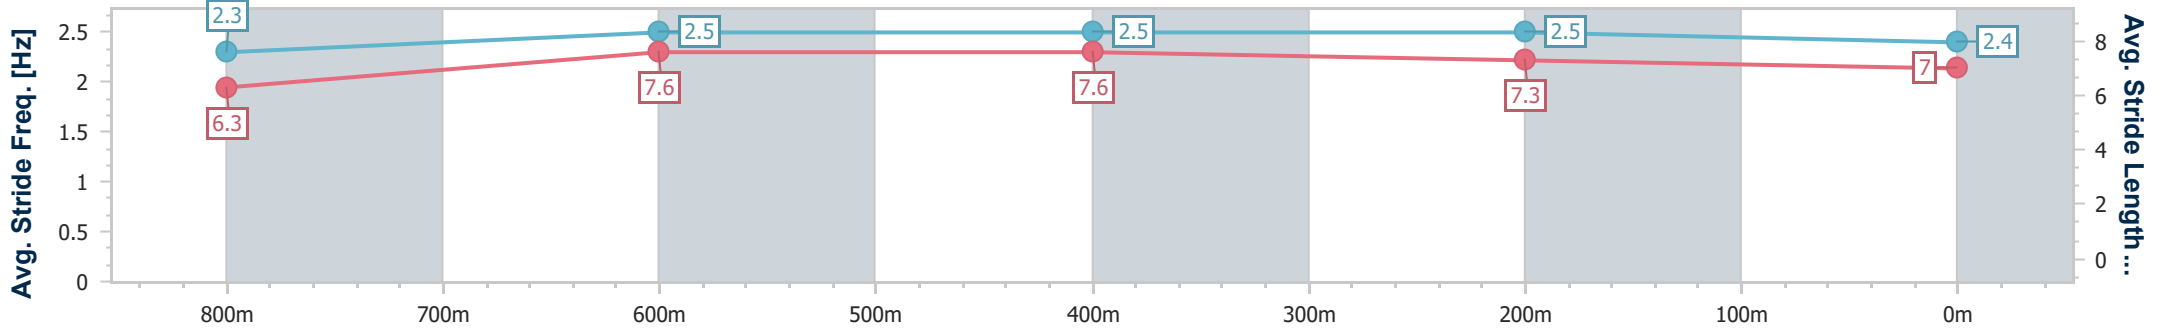

Eagle Farm QLD Professional

Race 3: VALE DEAN HOLLAND Class 6 Handicap - 1000m

29 April 2023 - 12:40

Track Rating: Good 4, Weather: Fine, Rail Position: +5m Entire Course

BRISBANE RACING CLUB

Section	Overall	800m	600m	400m	200m
Section Times	0:57.97 [4] (0:13.59)	0:44.38 [7] (0:10.42)	0:33.96 [7] (0:10.86)	0:23.10 [7] (0:10.97)	0:12.13 [4] (0:12.13)
Average Speed [km/h]	53.6	69.5	66.5	65.6	59.4
Top Speed [km/h]	72.1	72.1	67.8	67.7	64.2
Avg. Dist. to Rail [m]	8.3	1.8	0.7	3.9	2.1
Avg. Stride Freq. [Hz]	2.3	2.5	2.5	2.5	2.4
Avg. Stride Length [m]	6.3	7.6	7.6	7.3	7.0