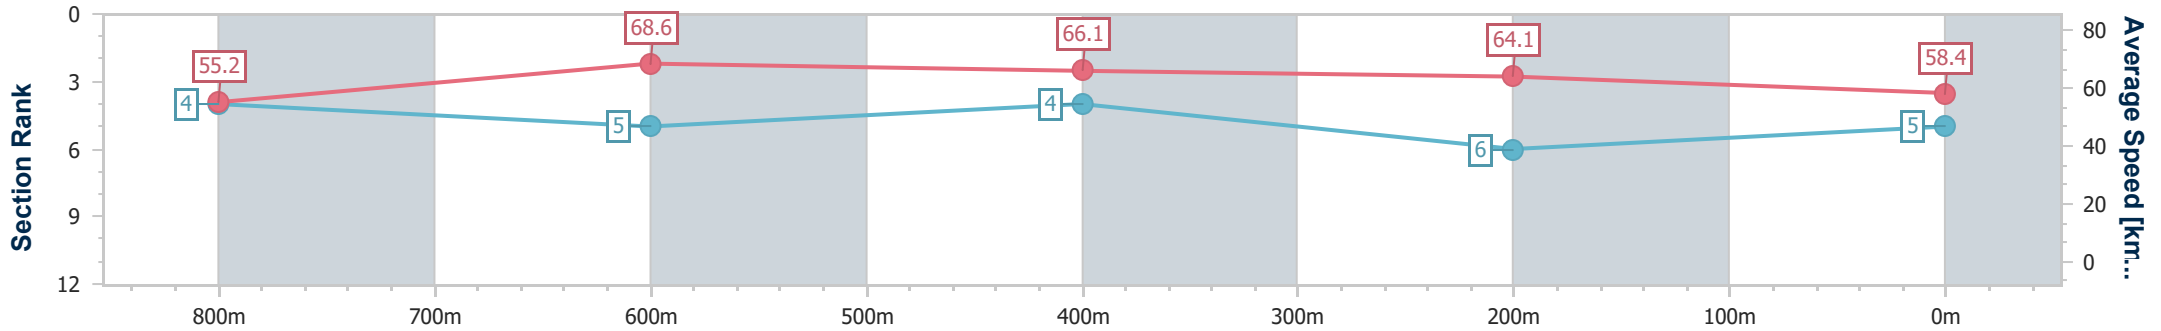

Eagle Farm QLD Professional

Race 3: VALE DEAN HOLLAND Class 6 Handicap - 1000m

29 April 2023 - 12:40

Track Rating: Good 4, Weather: Fine, Rail Position: +5m Entire Course

BRISBANE RACING CLUB

Section	Overall	800m	600m	400m	200m
Section Times	0:58.19 [5] (0:13.10)	0:45.09 [4] (0:10.59)	0:34.50 [5] (0:10.96)	0:23.54 [4] (0:11.24)	0:12.30 [6] (0:12.30)
Average Speed [km/h]	55.2	68.6	66.1	64.1	58.4
Top Speed [km/h]	70.1	69.8	67.0	65.6	62.4
Avg. Dist. to Rail [m]	2.9	1.9	1.1	1.4	0.5
Avg. Stride Freq. [Hz]	2.4	2.5	2.4	2.4	2.3
Avg. Stride Length [m]	6.3	7.7	7.7	7.5	7.1