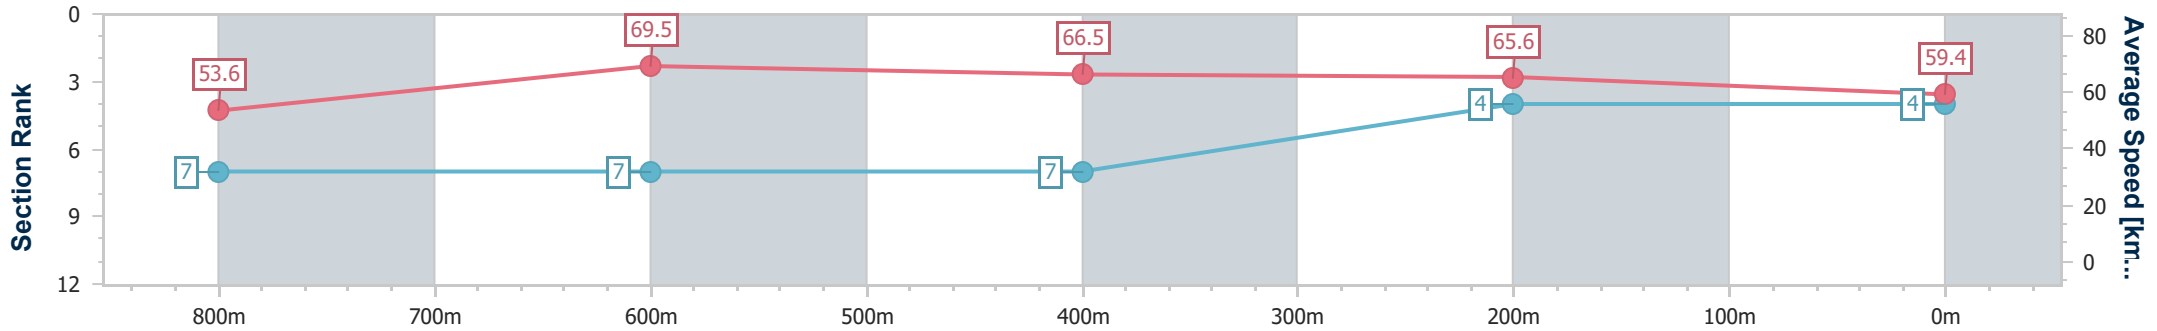

Eagle Farm QLD Professional

Race 3: VALE DEAN HOLLAND Class 6 Handicap - 1000m

29 April 2023 - 12:40

Track Rating: Good 4, Weather: Fine, Rail Position: +5m Entire Course

BRISBANE RACING CLUB

Section	Overall	800m	600m	400m	200m
Section Times	0:57.97 [4] (0:13.59)	0:44.38 [7] (0:10.42)	0:33.96 [7] (0:10.86)	0:23.10 [7] (0:10.97)	0:12.13 [4] (0:12.13)
Average Speed [km/h]	53.6	69.5	66.5	65.6	59.4
Top Speed [km/h]	72.1	72.1	67.8	67.7	64.2
Avg. Dist. to Rail [m]	8.3	1.8	0.7	3.9	2.1
Avg. Stride Freq. [Hz]	2.3	2.5	2.5	2.5	2.4
Avg. Stride Length [m]	6.3	7.6	7.6	7.3	7.0