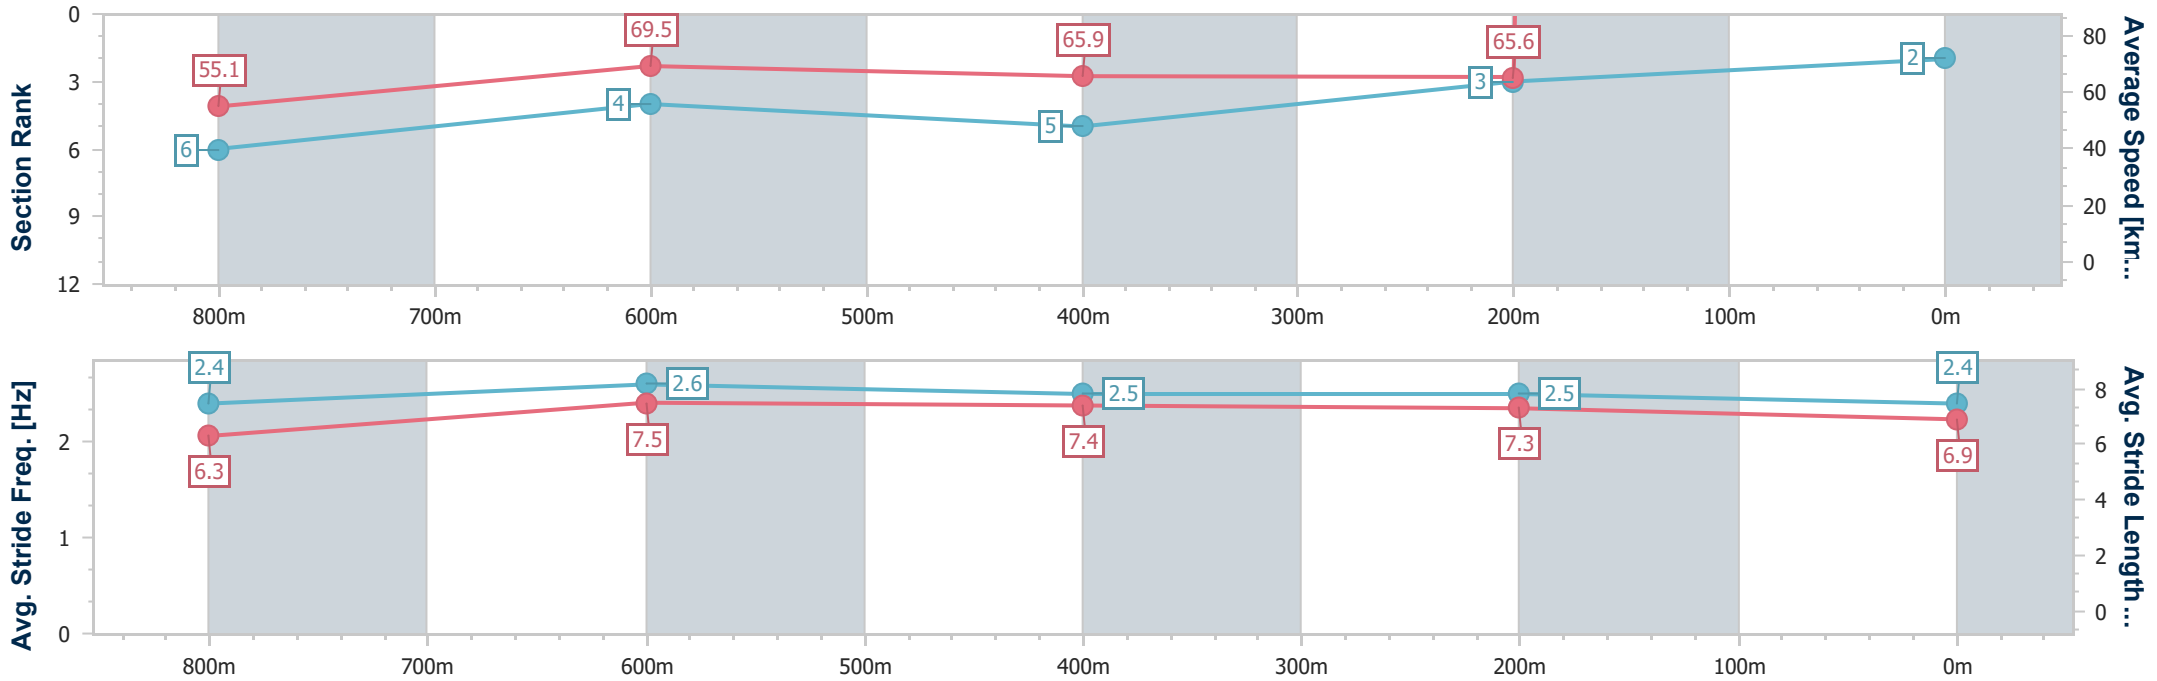

Eagle Farm QLD Professional

Race 3: VALE DEAN HOLLAND Class 6 Handicap - 1000m

29 April 2023 - 12:40

Track Rating: Good 4, Weather: Fine, Rail Position: +5m Entire Course

BRISBANE RACING CLUB

Section	Overall	800m	600m	400m	200m
Section Times	0:57.87 [2] (0:13.20)	0:44.67 [6] (0:10.48)	0:34.19 [4] (0:10.99)	0:23.20 [5] (0:10.99)	0:12.21 [3] (0:12.21)
Average Speed [km/h]	55.1	69.5	65.9	65.6	7477.1
Top Speed [km/h]	72.6	72.7	67.5	67.1	63.4
Avg. Dist. to Rail [m]	6.2	3.0	1.1	2.1	0.8
Avg. Stride Freq. [Hz]	2.4	2.6	2.5	2.5	2.4
Avg. Stride Length [m]	6.3	7.5	7.4	7.3	6.9