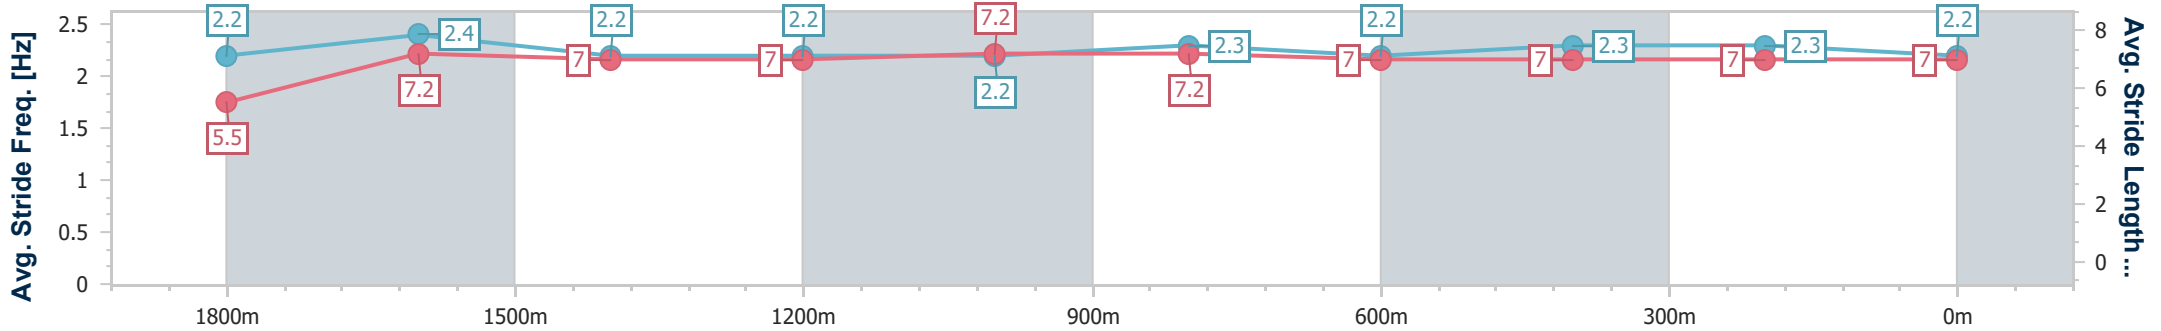

Section	Overall	1800m	1600m	1400m	1200m	1000m	800m	600m	400m	200m
Section Times	1:59.67 [3] (0:08.30)	1:51.37 [1] (0:11.82)	1:39.55 [2] (0:12.56)	1:26.99 [2] (0:12.82)	1:14.17 [2] (0:12.25)	1:01.92 [2] (0:12.25)	0:49.67 [2] (0:12.29)	0:37.38 [2] (0:12.18)	0:25.20 [1] (0:12.60)	0:12.60 [2] (0:12.60)
Average Speed [km/h]	43.5	60.8	57.3	56.3	58.8	59.1	59.1	59.7	57.5	57.4
Top Speed [km/h]	59.6	62.3	58.5	57.2	60.7	60.4	60.4	61.2	58.1	58.3
Avg. Dist. to Rail [m]	3.4	0.8	0.5	0.6	1.6	1.5	1.7	2.0	4.2	5.3
Avg. Stride Freq. [Hz]	2.2	2.2	2.2	2.1	2.2	2.2	2.2	2.2	2.2	2.2
Avg. Stride Length [m]	5.5	7.5	7.3	7.3	7.5	7.6	7.5	7.4	7.3	7.3

- [ ] Ranking at each section and finish
- .-.- No data available at this section
- NA No data available

Horse/Jockey Name	Rock Up
Final Rank	4
Fastest Section Time (Section)	0:08.36 (Overall)
Top Speed [km/h] (Section)	64.5 (1800m)
Race State	Finished

Section	Overall	1800m	1600m	1400m	1200m	1000m	800m	600m	400m	200m
Section Times	1:59.75 [4] (0:08.36)	1:51.39 [3] (0:11.58)	1:39.81 [1] (0:12.59)	1:27.22 [1] (0:12.79)	1:14.43 [1] (0:12.38)	1:02.05 [1] (0:12.20)	0:49.85 [1] (0:12.32)	0:37.53 [1] (0:12.30)	0:25.23 [2] (0:12.59)	0:12.64 [4] (0:12.64)
Average Speed [km/h]	43.1	62.0	56.8	56.1	58.2	59.1	58.5	59.0	57.5	57.2
Top Speed [km/h]	61.1	64.5	58.0	57.4	60.3	60.3	59.4	60.4	58.0	58.0
Avg. Dist. to Rail [m]	4.0	1.7	0.9	0.5	0.6	0.5	0.6	1.2	3.2	3.8
Avg. Stride Freq. [Hz]	2.2	2.4	2.2	2.2	2.2	2.3	2.2	2.3	2.3	2.2
Avg. Stride Length [m]	5.5	7.2	7.0	7.0	7.2	7.2	7.0	7.0	7.0	7.0