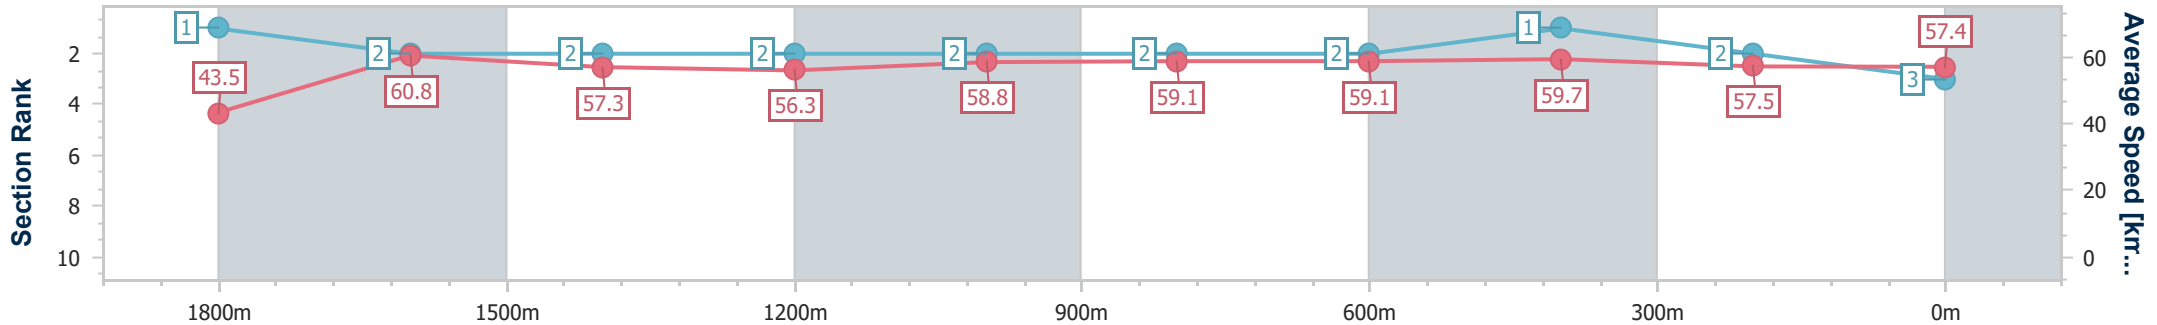

Horse/Jockey Name	Flying Pharoah
Final Rank	3
Fastest Section Time (Section)	0:08.30 (Overall)
Top Speed [km/h] (Section)	62.3 (1800m)
Race State	Finished

Aquis Park Gold Coast Poly QLD Professional
Race 6: HIGH CALIBRE RACING SYNDICATIONS Class 1 Plate - 1900m
HOME OF THE GOLD COAST TURF CLUB & SPORT CENTRE

29 April 2023 - 16:04

Track Rating: Synthetic, Weather: Overcast, Rail Position: True

Section	Overall	1800m	1600m	1400m	1200m	1000m	800m	600m	400m	200m
Section Times	1:59.67 [3] (0:08.30)	1:51.37 [1] (0:11.82)	1:39.55 [2] (0:12.56)	1:26.99 [2] (0:12.82)	1:14.17 [2] (0:12.25)	1:01.92 [2] (0:12.25)	0:49.67 [2] (0:12.29)	0:37.38 [2] (0:12.18)	0:25.20 [1] (0:12.60)	0:12.60 [2] (0:12.60)
Average Speed [km/h]	43.5	60.8	57.3	56.3	58.8	59.1	59.1	59.7	57.5	57.4
Top Speed [km/h]	59.6	62.3	58.5	57.2	60.7	60.4	60.4	61.2	58.1	58.3
Avg. Dist. to Rail [m]	3.4	0.8	0.5	0.6	1.6	1.5	1.7	2.0	4.2	5.3
Avg. Stride Freq. [Hz]	2.2	2.2	2.2	2.1	2.2	2.2	2.2	2.2	2.2	2.2
Avg. Stride Length [m]	5.5	7.5	7.3	7.3	7.5	7.6	7.5	7.4	7.3	7.3

- [ ] Ranking at each section and finish
- -.-.- No data available at this section
- NA No data available