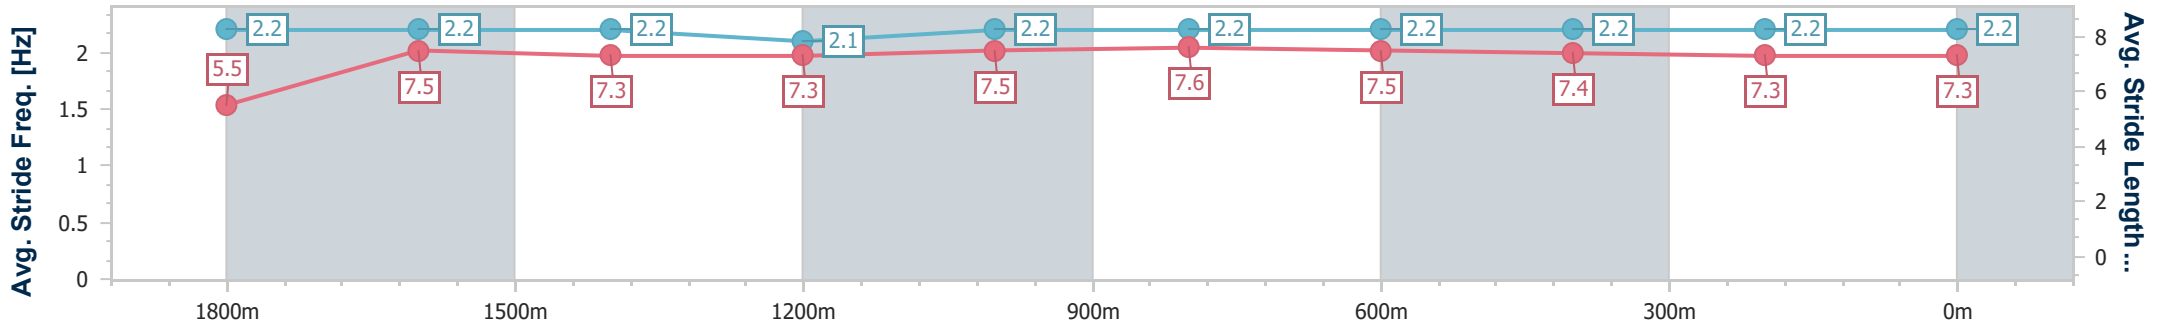

Horse/Jockey Name	Flying Pharoah
Final Rank	3
Fastest Section Time (Section)	0:08.30 (Overall)
Top Speed [km/h] (Section)	62.3 (1800m)
Race State	Finished

Aquis Park Gold Coast Poly QLD Professional
Race 6: HIGH CALIBRE RACING SYNDICATIONS Class 1 Plate - 1900m
HOME OF THE GOLD COAST TURF CLUB & SPORT CENTRE

29 April 2023 - 16:04

Track Rating: Synthetic, Weather: Overcast, Rail Position: True

Section	Overall	1800m	1600m	1400m	1200m	1000m	800m	600m	400m	200m
Section Times	1:59.67 [3] (0:08.30)	1:51.37 [1] (0:11.82)	1:39.55 [2] (0:12.56)	1:26.99 [2] (0:12.82)	1:14.17 [2] (0:12.25)	1:01.92 [2] (0:12.25)	0:49.67 [2] (0:12.29)	0:37.38 [2] (0:12.18)	0:25.20 [1] (0:12.60)	0:12.60 [2] (0:12.60)
Average Speed [km/h]	43.5	60.8	57.3	56.3	58.8	59.1	59.1	59.7	57.5	57.4
Top Speed [km/h]	59.6	62.3	58.5	57.2	60.7	60.4	60.4	61.2	58.1	58.3
Avg. Dist. to Rail [m]	3.4	0.8	0.5	0.6	1.6	1.5	1.7	2.0	4.2	5.3
Avg. Stride Freq. [Hz]	2.2	2.2	2.2	2.1	2.2	2.2	2.2	2.2	2.2	2.2
Avg. Stride Length [m]	5.5	7.5	7.3	7.3	7.5	7.6	7.5	7.4	7.3	7.3

- [ ] Ranking at each section and finish
- -.-.- No data available at this section
- NA No data available