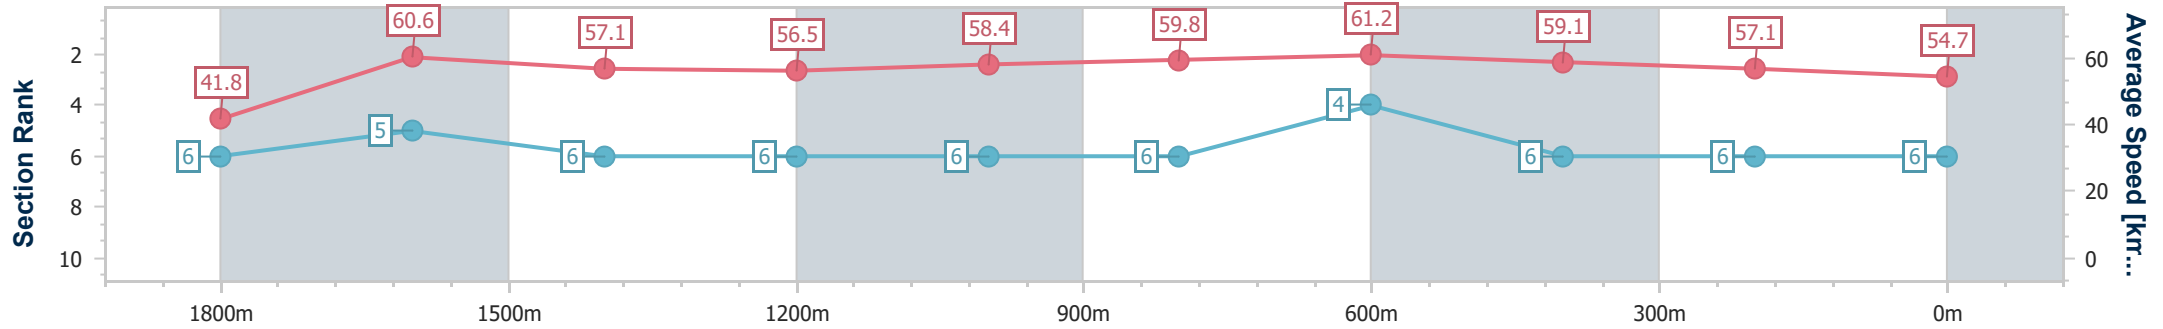

Horse/Jockey Name	Tuscante
Final Rank	6
Fastest Section Time (Section)	0:08.60 (Overall)
Top Speed [km/h] (Section)	62.7 (1800m)
Race State	Finished

Aquis Park Gold Coast Poly QLD Professional
Race 6: HIGH CALIBRE RACING SYNDICATIONS Class 1 Plate - AQUIS PARK
1900m
HOME OF THE GOLD COAST TURF CLUB & SPORT CENTRE

29 April 2023 - 16:04

Track Rating: Synthetic, Weather: Overcast, Rail Position: True

Section	Overall	1800m	1600m	1400m	1200m	1000m	800m	600m	400m	200m
Section Times	2:00.76 [6] (0:08.60)	1:52.16 [6] (0:11.86)	1:40.30 [5] (0:12.57)	1:27.73 [6] (0:12.88)	1:14.85 [6] (0:12.33)	1:02.52 [6] (0:12.15)	0:50.37 [6] (0:12.01)	0:38.36 [4] (0:12.45)	0:25.91 [6] (0:12.77)	0:13.14 [6] (0:13.14)
Average Speed [km/h]	41.8	60.6	57.1	56.5	58.4	59.8	61.2	59.1	57.1	54.7
Top Speed [km/h]	58.4	62.7	60.6	59.1	60.8	61.1	62.0	61.5	57.9	57.2
Avg. Dist. to Rail [m]	1.0	0.4	0.8	1.7	3.1	2.7	3.8	4.3	5.4	6.5
Avg. Stride Freq. [Hz]	2.2	2.3	2.2	2.2	2.2	2.2	2.3	2.3	2.3	2.2
Avg. Stride Length [m]	5.3	7.2	7.1	7.2	7.3	7.4	7.3	7.0	7.0	7.0

- [ ] Ranking at each section and finish
- -.-.- No data available at this section
- NA No data available