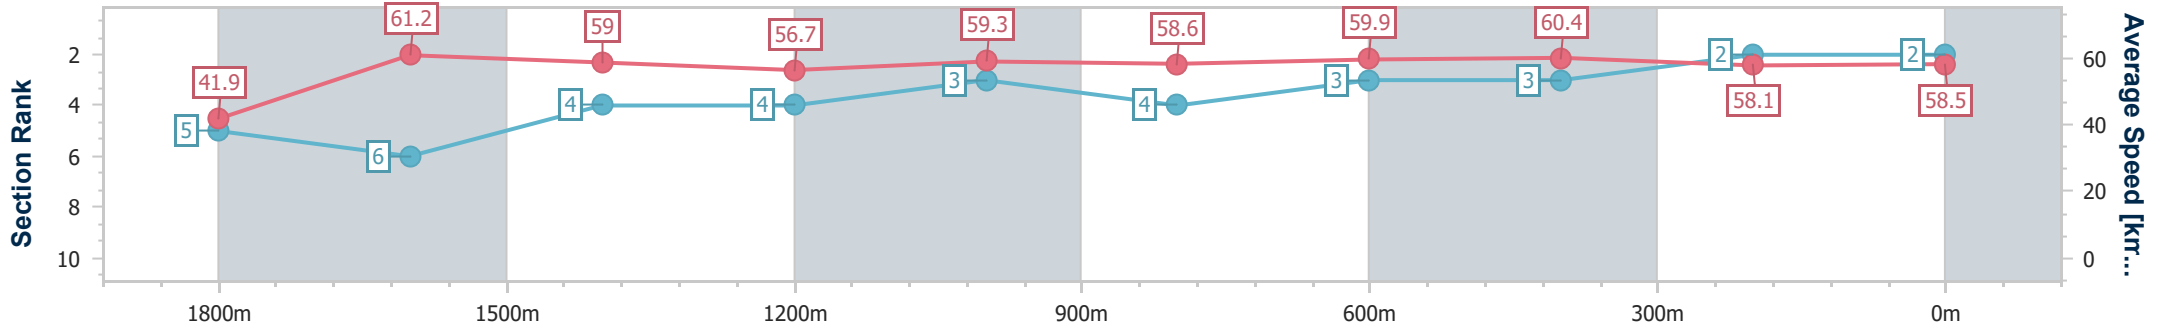

Horse/Jockey Name	Green Essence
Final Rank	2
Fastest Section Time (Section)	0:08.59 (Overall)
Top Speed [km/h] (Section)	62.6 (1800m)
Race State	Finished

Aquis Park Gold Coast Poly QLD Professional
Race 6: HIGH CALIBRE RACING SYNDICATIONS Class 1 Plate - AQUIS PARK
1900m
HOME OF THE GOLD COAST
TURF CLUB & SPORT CENTRE

29 April 2023 - 16:04

Track Rating: Synthetic, Weather: Overcast, Rail Position: True

Section	Overall	1800m	1600m	1400m	1200m	1000m	800m	600m	400m	200m
Section Times	1:59.42 [2] (0:08.59)	1:50.83 [5] (0:11.89)	1:38.94 [6] (0:12.32)	1:26.62 [4] (0:12.90)	1:13.72 [4] (0:12.13)	1:01.59 [3] (0:12.37)	0:49.22 [4] (0:12.20)	0:37.02 [3] (0:12.15)	0:24.87 [3] (0:12.52)	0:12.35 [2] (0:12.35)
Average Speed [km/h]	41.9	61.2	59.0	56.7	59.3	58.6	59.9	60.4	58.1	58.5
Top Speed [km/h]	57.7	62.6	60.9	58.1	60.8	59.3	61.3	62.1	58.7	59.1
Avg. Dist. to Rail [m]	3.1	2.7	2.9	2.0	2.7	2.5	3.0	3.3	4.9	5.9
Avg. Stride Freq. [Hz]	2.1	2.2	2.1	2.0	2.1	2.1	2.1	2.2	2.1	2.1
Avg. Stride Length [m]	5.7	7.6	7.6	7.6	7.6	7.7	7.7	7.6	7.5	7.5

- [ ] Ranking at each section and finish
- -.-.- No data available at this section
- NA No data available