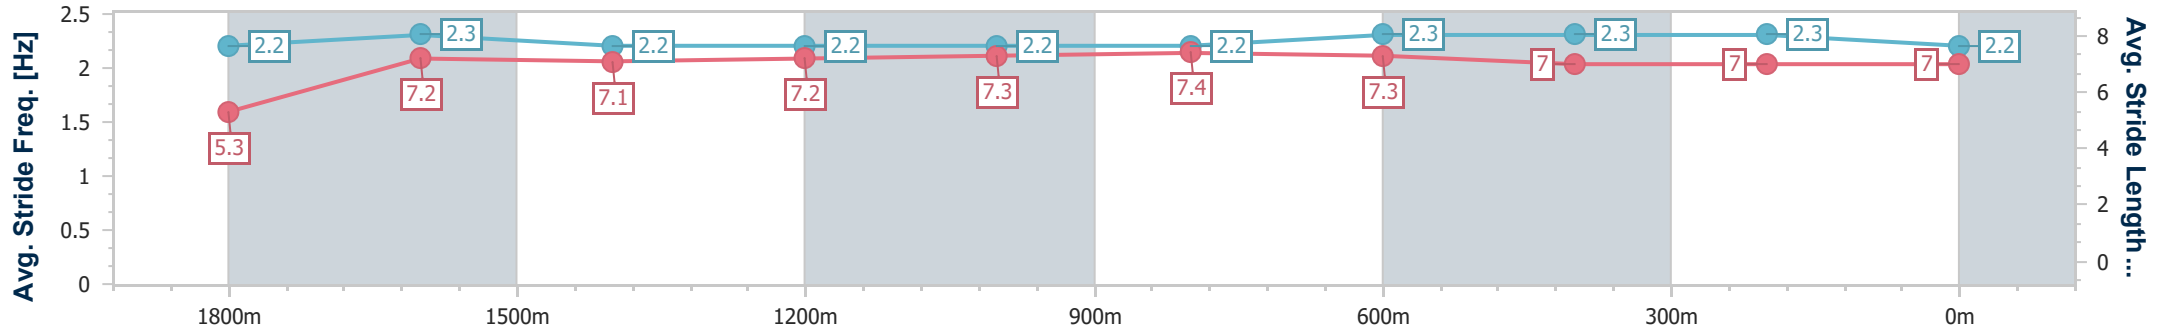

Section	Overall	1800m	1600m	1400m	1200m	1000m	800m	600m	400m	200m
Section Times	2:00.23 [5] (0:08.35)	1:51.88 [2] (0:11.88)	1:40.00 [3] (0:12.57)	1:27.43 [3] (0:12.88)	1:14.55 [3] (0:12.53)	1:02.02 [5] (0:11.96)	0:50.06 [3] (0:12.31)	0:37.75 [5] (0:12.19)	0:25.56 [4] (0:12.64)	0:12.92 [5] (0:12.92)
Average Speed [km/h]	43.0	60.1	56.6	55.8	57.5	60.3	58.6	59.5	57.3	55.9
Top Speed [km/h]	59.7	61.9	57.9	56.3	59.5	61.4	59.7	60.9	58.2	57.8
Avg. Dist. to Rail [m]	1.4	1.7	2.3	1.1	1.1	0.4	0.5	1.4	2.3	1.8
Avg. Stride Freq. [Hz]	2.3	2.4	2.3	2.2	2.3	2.3	2.3	2.4	2.4	2.4
Avg. Stride Length [m]	5.3	7.0	6.9	6.9	6.8	7.0	7.1	7.0	6.8	6.5

- [ ] Ranking at each section and finish
- .-.- No data available at this section
- NA No data available

Horse/Jockey Name	Tuscante
Final Rank	6
Fastest Section Time (Section)	0:08.60 (Overall)
Top Speed [km/h] (Section)	62.7 (1800m)
Race State	Finished

Section	Overall	1800m	1600m	1400m	1200m	1000m	800m	600m	400m	200m
Section Times	2:00.76 [6] (0:08.60)	1:52.16 [6] (0:11.86)	1:40.30 [5] (0:12.57)	1:27.73 [6] (0:12.88)	1:14.85 [6] (0:12.33)	1:02.52 [6] (0:12.15)	0:50.37 [6] (0:12.01)	0:38.36 [4] (0:12.45)	0:25.91 [6] (0:12.77)	0:13.14 [6] (0:13.14)
Average Speed [km/h]	41.8	60.6	57.1	56.5	58.4	59.8	61.2	59.1	57.1	54.7
Top Speed [km/h]	58.4	62.7	60.6	59.1	60.8	61.1	62.0	61.5	57.9	57.2
Avg. Dist. to Rail [m]	1.0	0.4	0.8	1.7	3.1	2.7	3.8	4.3	5.4	6.5
Avg. Stride Freq. [Hz]	2.2	2.3	2.2	2.2	2.2	2.2	2.3	2.3	2.3	2.2
Avg. Stride Length [m]	5.3	7.2	7.1	7.2	7.3	7.4	7.3	7.0	7.0	7.0