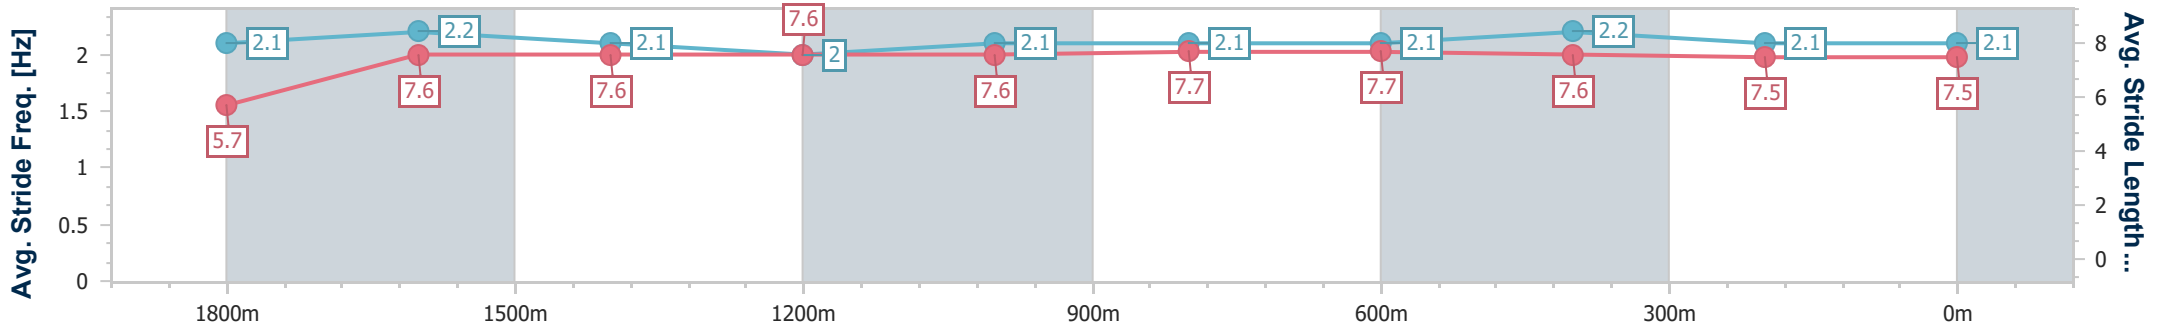

Horse/Jockey Name	Green Essence
Final Rank	2
Fastest Section Time (Section)	0:08.59 (Overall)
Top Speed [km/h] (Section)	62.6 (1800m)
Race State	Finished

Aquis Park Gold Coast Poly QLD Professional
Race 6: HIGH CALIBRE RACING SYNDICATIONS Class 1 Plate - AQUIS PARK
1900m
HOME OF THE GOLD COAST
TURF CLUB & SPORT CENTRE

29 April 2023 - 16:04

Track Rating: Synthetic, Weather: Overcast, Rail Position: True

Section	Overall	1800m	1600m	1400m	1200m	1000m	800m	600m	400m	200m
Section Times	1:59.42 [2] (0:08.59)	1:50.83 [5] (0:11.89)	1:38.94 [6] (0:12.32)	1:26.62 [4] (0:12.90)	1:13.72 [4] (0:12.13)	1:01.59 [3] (0:12.37)	0:49.22 [4] (0:12.20)	0:37.02 [3] (0:12.15)	0:24.87 [3] (0:12.52)	0:12.35 [2] (0:12.35)
Average Speed [km/h]	41.9	61.2	59.0	56.7	59.3	58.6	59.9	60.4	58.1	58.5
Top Speed [km/h]	57.7	62.6	60.9	58.1	60.8	59.3	61.3	62.1	58.7	59.1
Avg. Dist. to Rail [m]	3.1	2.7	2.9	2.0	2.7	2.5	3.0	3.3	4.9	5.9
Avg. Stride Freq. [Hz]	2.1	2.2	2.1	2.0	2.1	2.1	2.1	2.2	2.1	2.1
Avg. Stride Length [m]	5.7	7.6	7.6	7.6	7.6	7.7	7.7	7.6	7.5	7.5

- [ ] Ranking at each section and finish
- -.-.- No data available at this section
- NA No data available