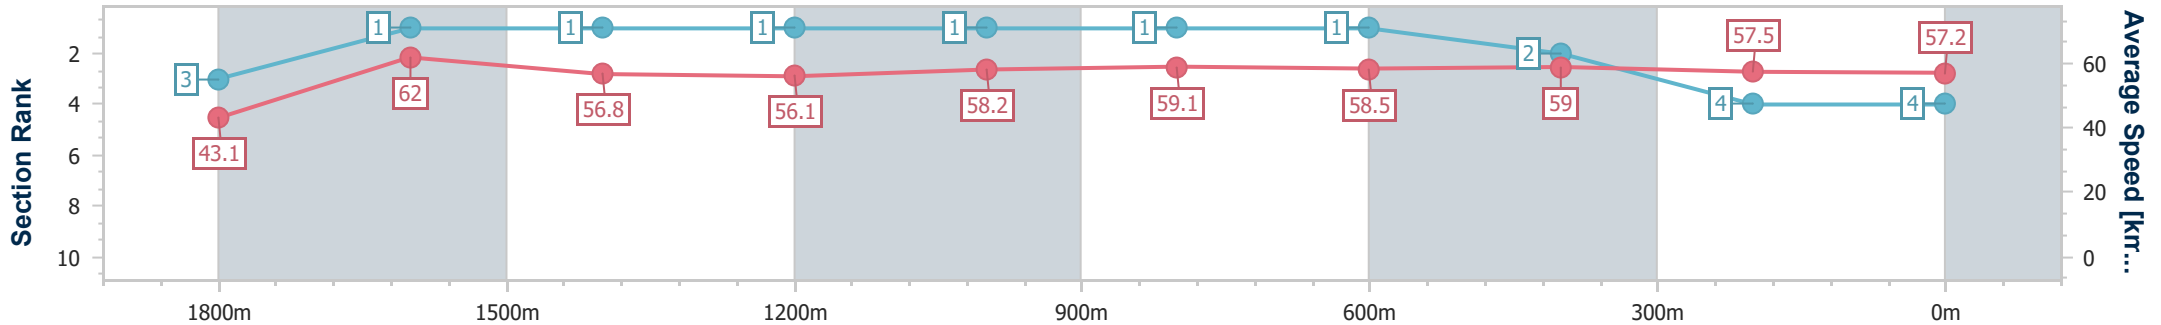

Section	Overall	1800m	1600m	1400m	1200m	1000m	800m	600m	400m	200m
Section Times	1:59.67 [3] (0:08.30)	1:51.37 [1] (0:11.82)	1:39.55 [2] (0:12.56)	1:26.99 [2] (0:12.82)	1:14.17 [2] (0:12.25)	1:01.92 [2] (0:12.25)	0:49.67 [2] (0:12.29)	0:37.38 [2] (0:12.18)	0:25.20 [1] (0:12.60)	0:12.60 [2] (0:12.60)
Average Speed [km/h]	43.5	60.8	57.3	56.3	58.8	59.1	59.1	59.7	57.5	57.4
Top Speed [km/h]	59.6	62.3	58.5	57.2	60.7	60.4	60.4	61.2	58.1	58.3
Avg. Dist. to Rail [m]	3.4	0.8	0.5	0.6	1.6	1.5	1.7	2.0	4.2	5.3
Avg. Stride Freq. [Hz]	2.2	2.2	2.2	2.1	2.2	2.2	2.2	2.2	2.2	2.2
Avg. Stride Length [m]	5.5	7.5	7.3	7.3	7.5	7.6	7.5	7.4	7.3	7.3

- [ ] Ranking at each section and finish
- .-.- No data available at this section
- NA No data available

Horse/Jockey Name	Rock Up
Final Rank	4
Fastest Section Time (Section)	0:08.36 (Overall)
Top Speed [km/h] (Section)	64.5 (1800m)
Race State	Finished

Section	Overall	1800m	1600m	1400m	1200m	1000m	800m	600m	400m	200m
Section Times	1:59.75 [4] (0:08.36)	1:51.39 [3] (0:11.58)	1:39.81 [1] (0:12.59)	1:27.22 [1] (0:12.79)	1:14.43 [1] (0:12.38)	1:02.05 [1] (0:12.20)	0:49.85 [1] (0:12.32)	0:37.53 [1] (0:12.30)	0:25.23 [2] (0:12.59)	0:12.64 [4] (0:12.64)
Average Speed [km/h]	43.1	62.0	56.8	56.1	58.2	59.1	58.5	59.0	57.5	57.2
Top Speed [km/h]	61.1	64.5	58.0	57.4	60.3	60.3	59.4	60.4	58.0	58.0
Avg. Dist. to Rail [m]	4.0	1.7	0.9	0.5	0.6	0.5	0.6	1.2	3.2	3.8
Avg. Stride Freq. [Hz]	2.2	2.4	2.2	2.2	2.2	2.3	2.2	2.3	2.3	2.2
Avg. Stride Length [m]	5.5	7.2	7.0	7.0	7.2	7.2	7.0	7.0	7.0	7.0