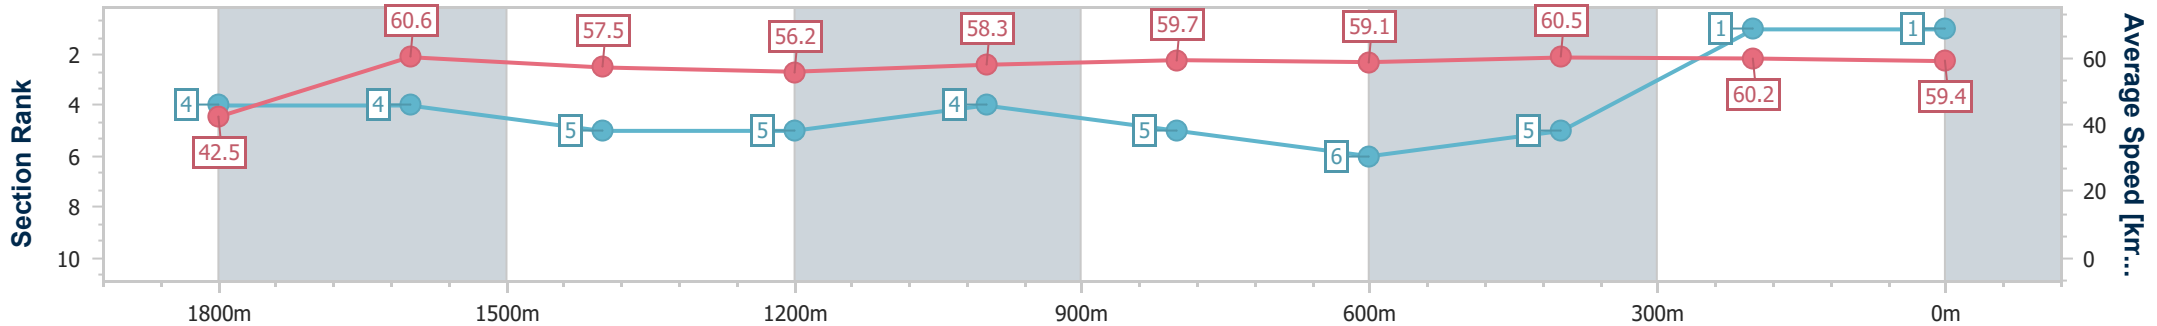

29 April 2023 - 16:04

Track Rating: Synthetic, Weather: Overcast, Rail Position: True

Section	Overall	1800m	1600m	1400m	1200m	1000m	800m	600m	400m	200m
Section Times	1:58.92 [1] (0:08.49)	1:50.43 [4] (0:11.89)	1:38.54 [4] (0:12.53)	1:26.01 [5] (0:12.92)	1:13.09 [5] (0:12.34)	1:00.75 [4] (0:12.13)	0:48.62 [5] (0:12.26)	0:36.36 [6] (0:12.13)	0:24.23 [5] (0:12.07)	0:12.16 [1] (0:12.16)
Average Speed [km/h]	42.5	60.6	57.5	56.2	58.3	59.7	59.1	60.5	60.2	59.4
Top Speed [km/h]	59.1	62.2	58.8	57.6	60.5	61.8	60.5	61.6	60.7	60.3
Avg. Dist. to Rail [m]	2.0	0.8	0.6	1.1	1.9	1.7	1.6	3.1	5.8	4.3
Avg. Stride Freq. [Hz]	2.2	2.3	2.2	2.1	2.1	2.2	2.2	2.2	2.3	2.2
Avg. Stride Length [m]	5.4	7.3	7.2	7.2	7.3	7.3	7.3	7.3	7.1	7.2