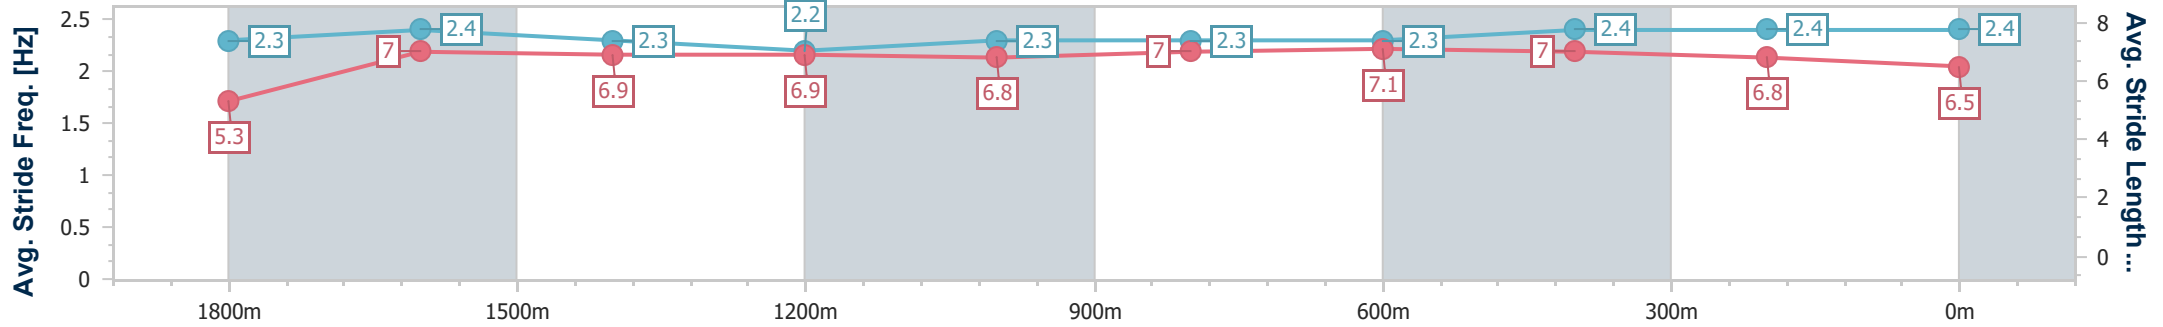

Section	Overall	1800m	1600m	1400m	1200m	1000m	800m	600m	400m	200m
Section Times	1:59.75 [4] (0:08.36)	1:51.39 [3] (0:11.58)	1:39.81 [1] (0:12.59)	1:27.22 [1] (0:12.79)	1:14.43 [1] (0:12.38)	1:02.05 [1] (0:12.20)	0:49.85 [1] (0:12.32)	0:37.53 [1] (0:12.30)	0:25.23 [2] (0:12.59)	0:12.64 [4] (0:12.64)
Average Speed [km/h]	43.1	62.0	56.8	56.1	58.2	59.1	58.5	59.0	57.5	57.2
Top Speed [km/h]	61.1	64.5	58.0	57.4	60.3	60.3	59.4	60.4	58.0	58.0
Avg. Dist. to Rail [m]	4.0	1.7	0.9	0.5	0.6	0.5	0.6	1.2	3.2	3.8
Avg. Stride Freq. [Hz]	2.2	2.4	2.2	2.2	2.2	2.3	2.2	2.3	2.3	2.2
Avg. Stride Length [m]	5.5	7.2	7.0	7.0	7.2	7.2	7.0	7.0	7.0	7.0

- [ ] Ranking at each section and finish
- .-.- No data available at this section
- NA No data available

Horse/Jockey Name	Cloudy Miss
Final Rank	5
Fastest Section Time (Section)	0:08.35 (Overall)
Top Speed [km/h] (Section)	61.9 (1800m)
Race State	Finished

Section	Overall	1800m	1600m	1400m	1200m	1000m	800m	600m	400m	200m
Section Times	2:00.23 [5] (0:08.35)	1:51.88 [2] (0:11.88)	1:40.00 [3] (0:12.57)	1:27.43 [3] (0:12.88)	1:14.55 [3] (0:12.53)	1:02.02 [5] (0:11.96)	0:50.06 [3] (0:12.31)	0:37.75 [5] (0:12.19)	0:25.56 [4] (0:12.64)	0:12.92 [5] (0:12.92)
Average Speed [km/h]	43.0	60.1	56.6	55.8	57.5	60.3	58.6	59.5	57.3	55.9
Top Speed [km/h]	59.7	61.9	57.9	56.3	59.5	61.4	59.7	60.9	58.2	57.8
Avg. Dist. to Rail [m]	1.4	1.7	2.3	1.1	1.1	0.4	0.5	1.4	2.3	1.8
Avg. Stride Freq. [Hz]	2.3	2.4	2.3	2.2	2.3	2.3	2.3	2.4	2.4	2.4
Avg. Stride Length [m]	5.3	7.0	6.9	6.9	6.8	7.0	7.1	7.0	6.8	6.5