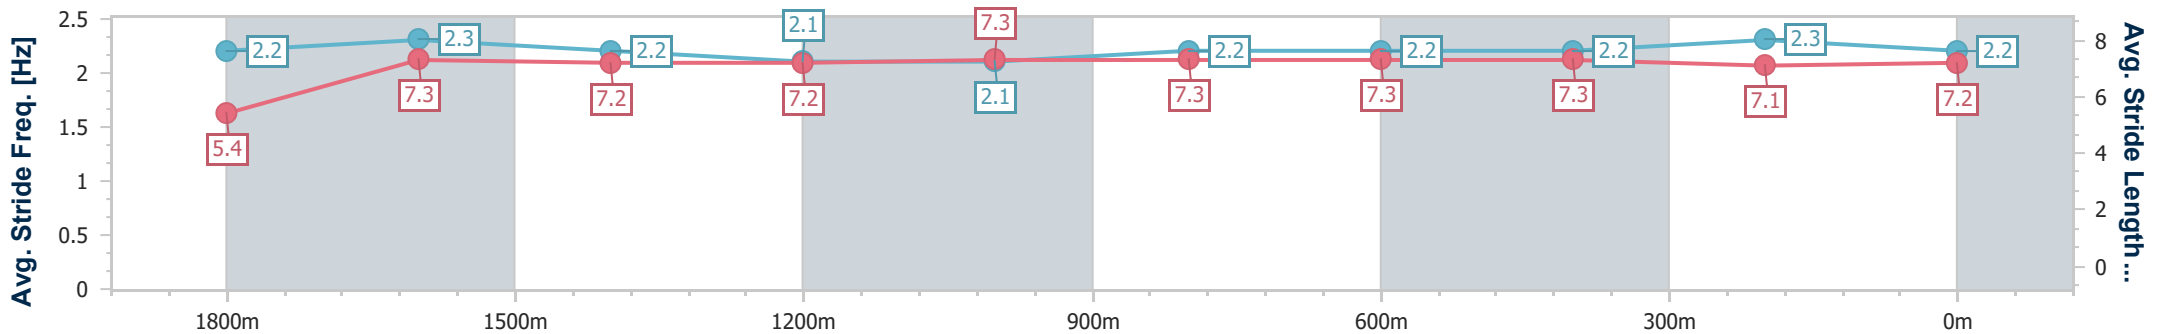

29 April 2023 - 16:04

Track Rating: Synthetic, Weather: Overcast, Rail Position: True

Section	Overall	1800m	1600m	1400m	1200m	1000m	800m	600m	400m	200m
Section Times	1:58.92 [1] (0:08.49)	1:50.43 [4] (0:11.89)	1:38.54 [4] (0:12.53)	1:26.01 [5] (0:12.92)	1:13.09 [5] (0:12.34)	1:00.75 [4] (0:12.13)	0:48.62 [5] (0:12.26)	0:36.36 [6] (0:12.13)	0:24.23 [5] (0:12.07)	0:12.16 [1] (0:12.16)
Average Speed [km/h]	42.5	60.6	57.5	56.2	58.3	59.7	59.1	60.5	60.2	59.4
Top Speed [km/h]	59.1	62.2	58.8	57.6	60.5	61.8	60.5	61.6	60.7	60.3
Avg. Dist. to Rail [m]	2.0	0.8	0.6	1.1	1.9	1.7	1.6	3.1	5.8	4.3
Avg. Stride Freq. [Hz]	2.2	2.3	2.2	2.1	2.1	2.2	2.2	2.2	2.3	2.2
Avg. Stride Length [m]	5.4	7.3	7.2	7.2	7.3	7.3	7.3	7.3	7.1	7.2