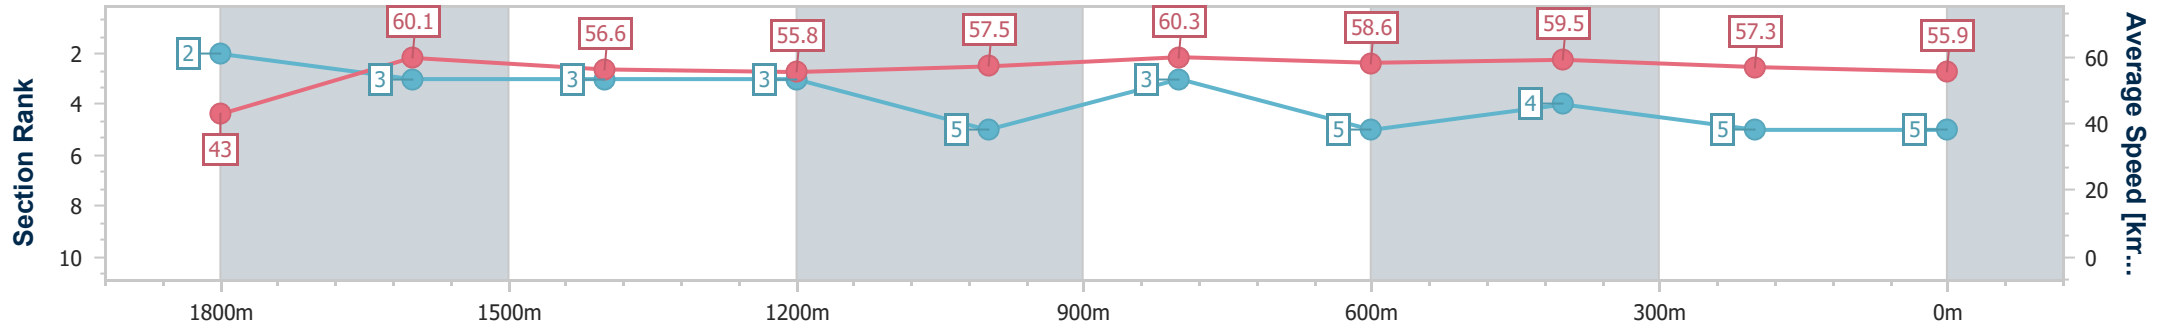

Section	Overall	1800m	1600m	1400m	1200m	1000m	800m	600m	400m	200m
Section Times	1:59.75 [4] (0:08.36)	1:51.39 [3] (0:11.58)	1:39.81 [1] (0:12.59)	1:27.22 [1] (0:12.79)	1:14.43 [1] (0:12.38)	1:02.05 [1] (0:12.20)	0:49.85 [1] (0:12.32)	0:37.53 [1] (0:12.30)	0:25.23 [2] (0:12.59)	0:12.64 [4] (0:12.64)
Average Speed [km/h]	43.1	62.0	56.8	56.1	58.2	59.1	58.5	59.0	57.5	57.2
Top Speed [km/h]	61.1	64.5	58.0	57.4	60.3	60.3	59.4	60.4	58.0	58.0
Avg. Dist. to Rail [m]	4.0	1.7	0.9	0.5	0.6	0.5	0.6	1.2	3.2	3.8
Avg. Stride Freq. [Hz]	2.2	2.4	2.2	2.2	2.2	2.3	2.2	2.3	2.3	2.2
Avg. Stride Length [m]	5.5	7.2	7.0	7.0	7.2	7.2	7.0	7.0	7.0	7.0

- [ ] Ranking at each section and finish
- .-.- No data available at this section
- NA No data available

Horse/Jockey Name	Cloudy Miss
Final Rank	5
Fastest Section Time (Section)	0:08.35 (Overall)
Top Speed [km/h] (Section)	61.9 (1800m)
Race State	Finished

Section	Overall	1800m	1600m	1400m	1200m	1000m	800m	600m	400m	200m
Section Times	2:00.23 [5] (0:08.35)	1:51.88 [2] (0:11.88)	1:40.00 [3] (0:12.57)	1:27.43 [3] (0:12.88)	1:14.55 [3] (0:12.53)	1:02.02 [5] (0:11.96)	0:50.06 [3] (0:12.31)	0:37.75 [5] (0:12.19)	0:25.56 [4] (0:12.64)	0:12.92 [5] (0:12.92)
Average Speed [km/h]	43.0	60.1	56.6	55.8	57.5	60.3	58.6	59.5	57.3	55.9
Top Speed [km/h]	59.7	61.9	57.9	56.3	59.5	61.4	59.7	60.9	58.2	57.8
Avg. Dist. to Rail [m]	1.4	1.7	2.3	1.1	1.1	0.4	0.5	1.4	2.3	1.8
Avg. Stride Freq. [Hz]	2.3	2.4	2.3	2.2	2.3	2.3	2.3	2.4	2.4	2.4
Avg. Stride Length [m]	5.3	7.0	6.9	6.9	6.8	7.0	7.1	7.0	6.8	6.5