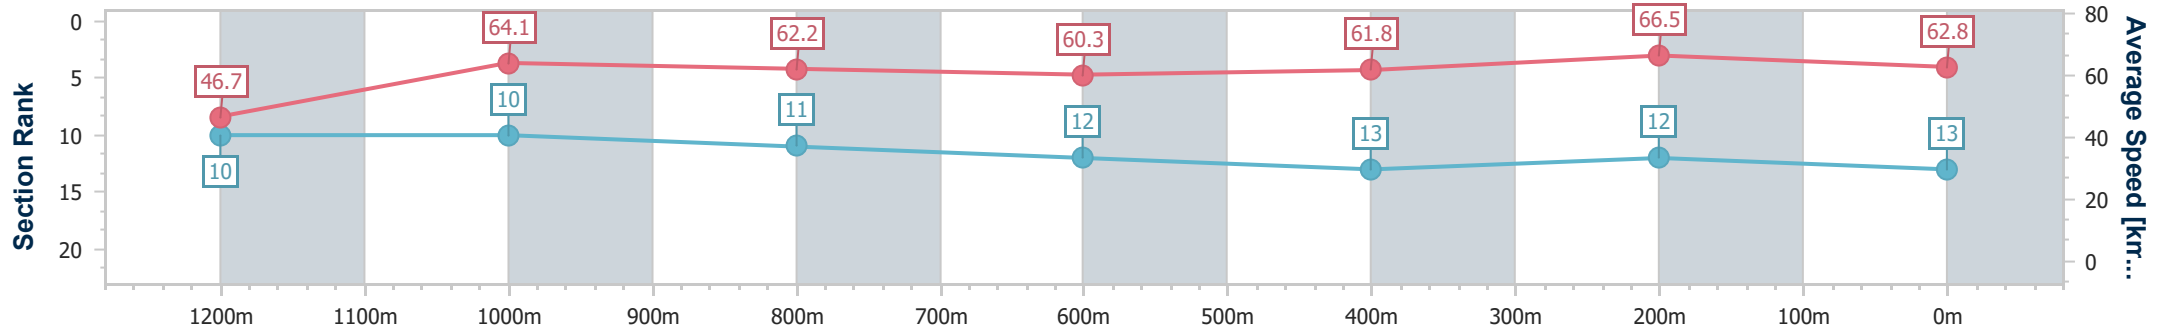

Horse/Jockey Name	Hilo
Final Rank	13
Fastest Section Time (Section)	0:10.88 (400m)
Top Speed [km/h] (Section)	67.1 (400m)
Race State	Finished

Doomben QLD Professional
Race 6: GALLOPERS SPORTS CLUB BENCHMARK 90
Handicap - 1350m
22 April 2023 - 14:33

BRISBANE
RACING CLUB

Track Rating: Good 4, Weather: Fine, Rail Position: +3m Entire

Section	Overall	1200m	1000m	800m	600m	400m	200m
Section Times	1:20.64 [13] (0:11.57)	1:09.07 [10] (0:11.24)	0:57.83 [10] (0:11.64)	0:46.19 [11] (0:12.07)	0:34.12 [12] (0:11.77)	0:22.35 [13] (0:10.88)	0:11.47 [12] (0:11.47)
Average Speed [km/h]	46.7	64.1	62.2	60.3	61.8	66.5	62.8
Top Speed [km/h]	61.4	66.5	63.7	61.9	65.2	67.1	66.5
Avg. Dist. to Rail [m]	11.9	2.8	1.4	2.2	2.2	4.5	7.0
Avg. Stride Freq. [Hz]	2.1	2.1	2.2	2.2	2.3	2.4	2.3
Avg. Stride Length [m]	5.9	8.4	7.7	7.5	7.5	7.7	7.6

- [ ] Ranking at each section and finish
- -.-.- No data available at this section
- NA No data available