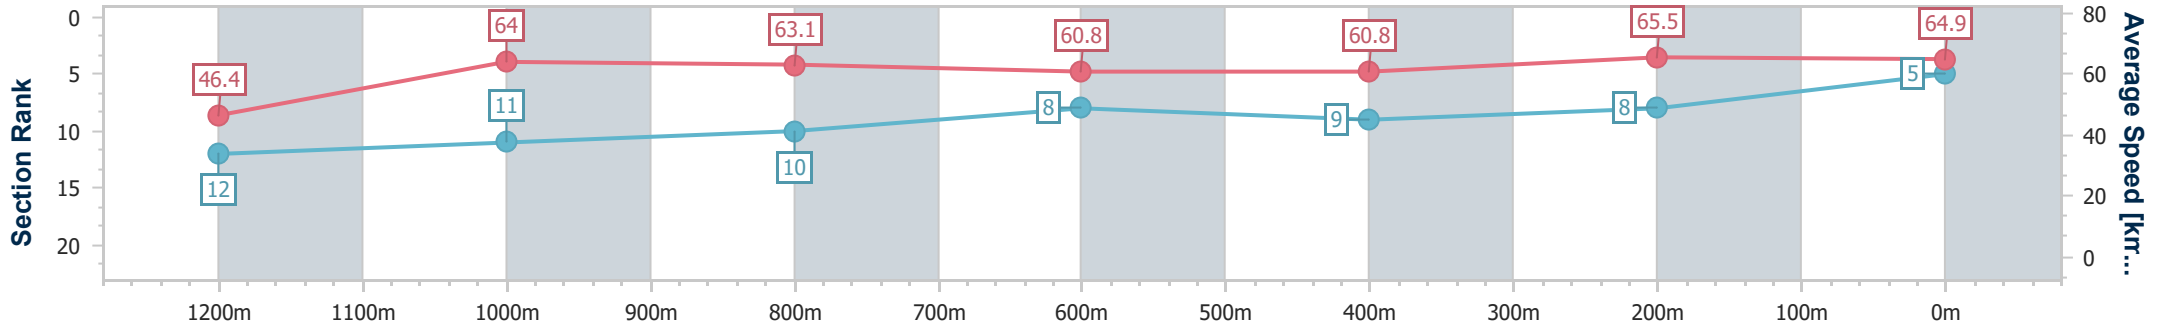

Horse/Jockey Name	Aussie Nugget
Final Rank	5
Fastest Section Time (Section)	0:10.98 (400m)
Top Speed [km/h] (Section)	68.1 (400m)
Race State	Finished

Doomben QLD Professional
Race 6: GALLOPERS SPORTS CLUB BENCHMARK 90
Handicap - 1350m
22 April 2023 - 14:33

BRISBANE
RACING CLUB

Track Rating: Good 4, Weather: Fine, Rail Position: +3m Entire

Section	Overall	1200m	1000m	800m	600m	400m	200m
Section Times	1:20.05 [5] (0:11.70)	1:08.35 [12] (0:11.24)	0:57.11 [11] (0:11.42)	0:45.69 [10] (0:11.81)	0:33.88 [8] (0:11.80)	0:22.08 [9] (0:10.98)	0:11.10 [8] (0:11.10)
Average Speed [km/h]	46.4	64.0	63.1	60.8	60.8	65.5	64.9
Top Speed [km/h]	62.7	66.1	64.1	62.2	62.3	68.1	66.6
Avg. Dist. to Rail [m]	8.0	0.4	0.2	0.3	0.5	1.2	1.5
Avg. Stride Freq. [Hz]	2.2	2.3	2.3	2.2	2.2	2.4	2.4
Avg. Stride Length [m]	5.8	7.8	7.7	7.5	7.5	7.7	7.6

- [ ] Ranking at each section and finish
- -.-.- No data available at this section
- NA No data available