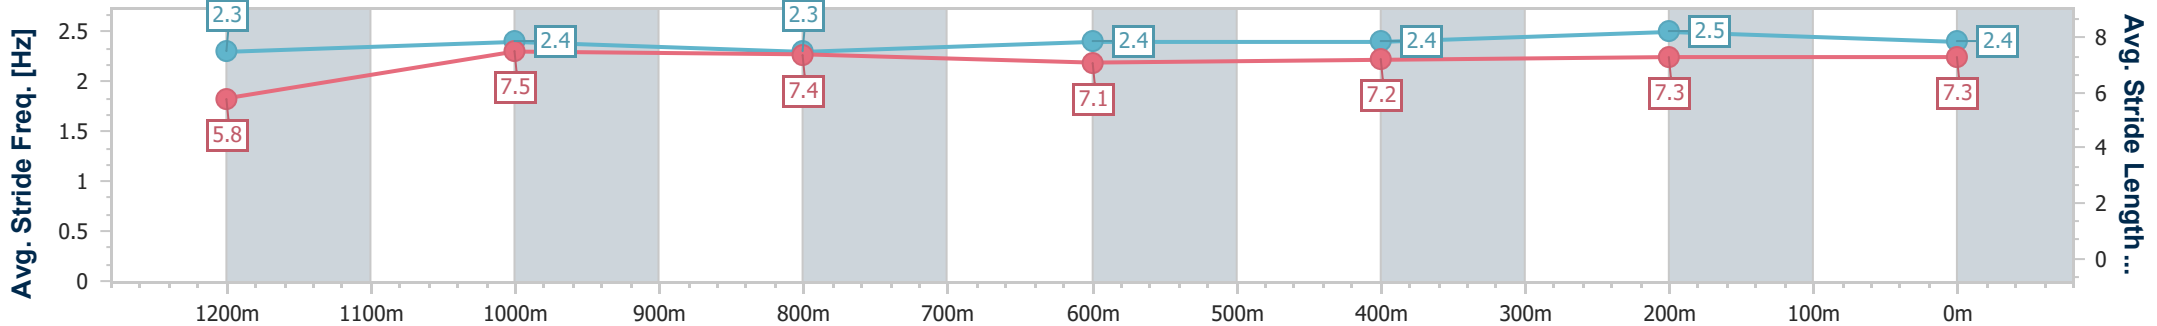

Horse/Jockey Name	Indispensable
Final Rank	2
Fastest Section Time (Section)	0:10.83 (400m)
Top Speed [km/h] (Section)	68.1 (400m)
Race State	Finished

Doomben QLD Professional
Race 6: GALLOPERS SPORTS CLUB BENCHMARK 90
Handicap - 1350m
22 April 2023 - 14:33

BRISBANE
RACING CLUB

Track Rating: Good 4, Weather: Fine, Rail Position: +3m Entire

Section	Overall	1200m	1000m	800m	600m	400m	200m
Section Times	1:19.89 [2] (0:11.27)	1:08.62 [5] (0:11.23)	0:57.39 [6] (0:11.55)	0:45.84 [6] (0:12.01)	0:33.83 [7] (0:11.71)	0:22.12 [5] (0:10.83)	0:11.29 [4] (0:11.29)
Average Speed [km/h]	47.9	64.1	62.2	60.5	62.5	66.7	63.8
Top Speed [km/h]	62.5	65.5	63.7	61.6	65.3	68.1	66.5
Avg. Dist. to Rail [m]	4.5	0.6	0.5	1.8	2.8	2.0	1.8
Avg. Stride Freq. [Hz]	2.3	2.4	2.3	2.4	2.4	2.5	2.4
Avg. Stride Length [m]	5.8	7.5	7.4	7.1	7.2	7.3	7.3

- [ ] Ranking at each section and finish
- -.-.- No data available at this section
- NA No data available