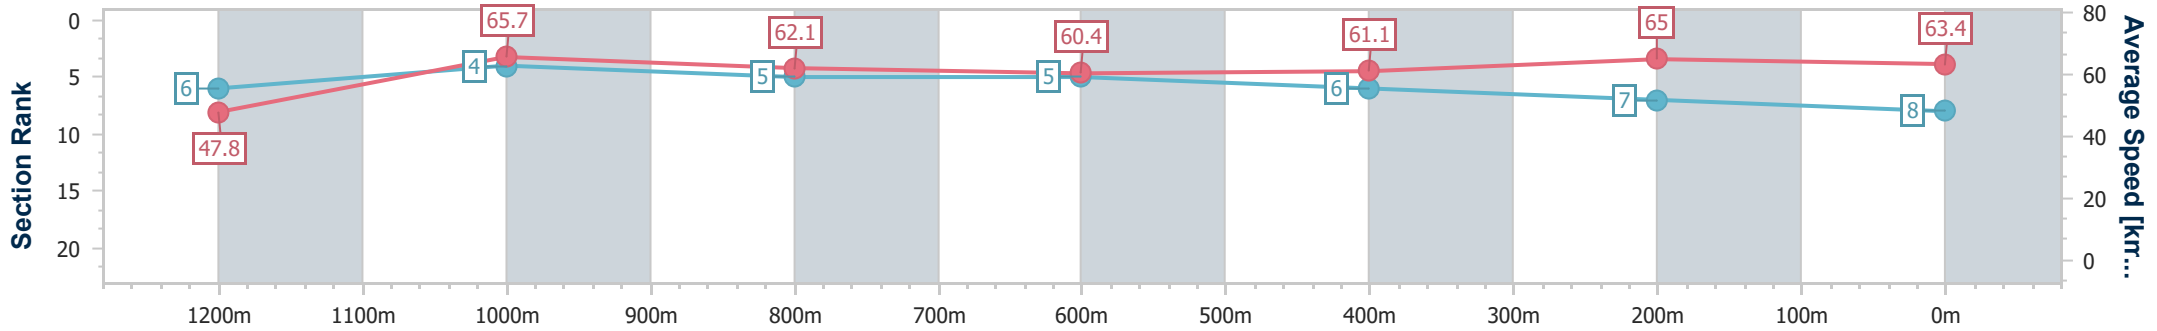

Horse/Jockey Name	Tramonto
Final Rank	8
Fastest Section Time (Section)	0:10.97 (1200m)
Top Speed [km/h] (Section)	67.2 (1200m)
Race State	Finished

Doomben QLD Professional
Race 6: GALLOPERS SPORTS CLUB BENCHMARK 90
Handicap - 1350m
22 April 2023 - 14:33

BRISBANE
RACING CLUB

Track Rating: Good 4, Weather: Fine, Rail Position: +3m Entire

Section	Overall	1200m	1000m	800m	600m	400m	200m
Section Times	1:20.25 [8] (0:11.31)	1:08.94 [6] (0:10.97)	0:57.97 [4] (0:11.63)	0:46.34 [5] (0:12.00)	0:34.34 [5] (0:11.87)	0:22.47 [6] (0:11.12)	0:11.35 [7] (0:11.35)
Average Speed [km/h]	47.8	65.7	62.1	60.4	61.1	65.0	63.4
Top Speed [km/h]	64.5	67.2	64.3	62.1	62.8	66.6	65.4
Avg. Dist. to Rail [m]	11.2	2.3	1.2	1.4	1.4	2.5	5.0
Avg. Stride Freq. [Hz]	2.2	2.3	2.2	2.2	2.2	2.3	2.3
Avg. Stride Length [m]	6.0	7.9	7.7	7.6	7.5	7.8	7.8

- [ ] Ranking at each section and finish
- -.-.- No data available at this section
- NA No data available