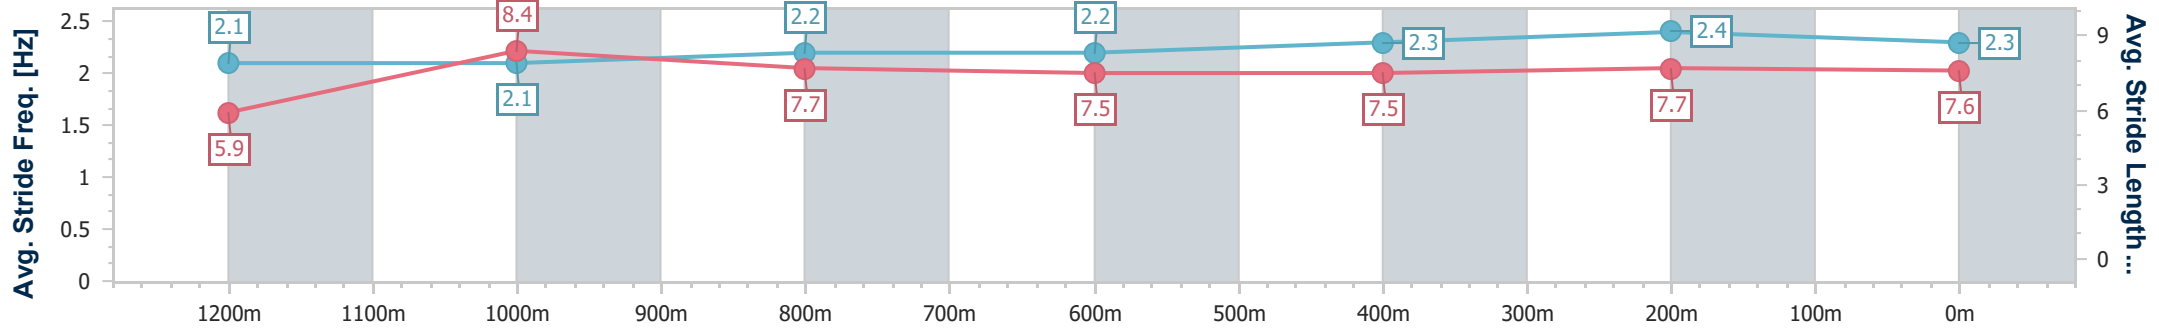

Doomben QLD Professional
Race 6: GALLOPERS SPORTS CLUB BENCHMARK 90
 Handicap - 1350m
 22 April 2023 - 14:33

BRISBANE
RACING CLUB

Track Rating: Good 4, Weather: Fine, Rail Position: +3m Entire

Section	Overall	1200m	1000m	800m	600m	400m	200m
Section Times	1:20.41 [12] (0:11.18)	1:09.23 [4] (0:11.24)	0:57.99 [5] (0:11.42)	0:46.57 [4] (0:11.76)	0:34.81 [4] (0:11.99)	0:22.82 [4] (0:11.29)	0:11.53 [6] (0:11.53)
Average Speed [km/h]	48.3	64.1	62.8	60.6	60.3	63.9	62.4
Top Speed [km/h]	64.1	65.1	64.7	61.9	61.7	64.8	64.2
Avg. Dist. to Rail [m]	1.5	0.4	1.2	1.6	0.8	1.0	1.6
Avg. Stride Freq. [Hz]	2.3	2.4	2.4	2.3	2.3	2.4	2.4
Avg. Stride Length [m]	5.7	7.5	7.4	7.2	7.0	7.3	7.3

- [] Ranking at each section and finish
- .-.- No data available at this section
- NA No data available

Horse/Jockey Name	Hilo
Final Rank	13
Fastest Section Time (Section)	0:10.88 (400m)
Top Speed [km/h] (Section)	67.1 (400m)
Race State	Finished

Doomben QLD Professional
Race 6: GALLOPERS SPORTS CLUB BENCHMARK 90
 Handicap - 1350m
 22 April 2023 - 14:33

BRISBANE
 RACING CLUB

Track Rating: Good 4, Weather: Fine, Rail Position: +3m Entire

Section	Overall	1200m	1000m	800m	600m	400m	200m
Section Times	1:20.64 [13] (0:11.57)	1:09.07 [10] (0:11.24)	0:57.83 [10] (0:11.64)	0:46.19 [11] (0:12.07)	0:34.12 [12] (0:11.77)	0:22.35 [13] (0:10.88)	0:11.47 [12] (0:11.47)
Average Speed [km/h]	46.7	64.1	62.2	60.3	61.8	66.5	62.8
Top Speed [km/h]	61.4	66.5	63.7	61.9	65.2	67.1	66.5
Avg. Dist. to Rail [m]	11.9	2.8	1.4	2.2	2.2	4.5	7.0
Avg. Stride Freq. [Hz]	2.1	2.1	2.2	2.2	2.3	2.4	2.3
Avg. Stride Length [m]	5.9	8.4	7.7	7.5	7.5	7.7	7.6