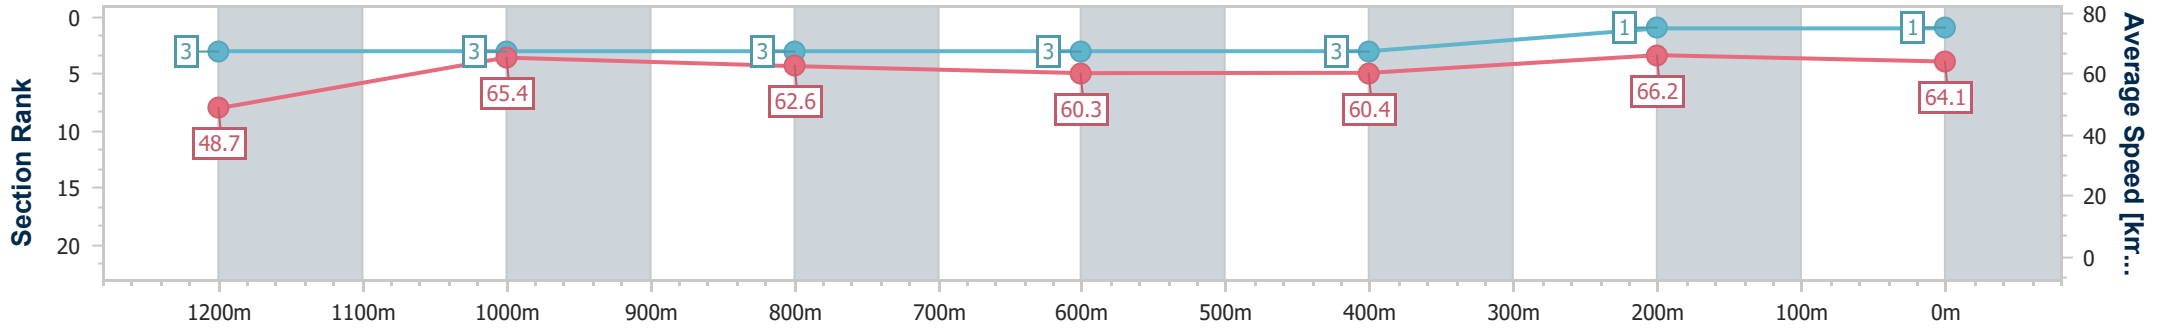

Doomben QLD Professional
Race 6: GALLOPERS SPORTS CLUB BENCHMARK 90
 Handicap - 1350m
 22 April 2023 - 14:33

BRISBANE
RACING CLUB

Track Rating: Good 4, Weather: Fine, Rail Position: +3m Entire

Section	Overall	1200m	1000m	800m	600m	400m	200m
Section Times	1:19.72 [1] (0:11.08)	1:08.64 [3] (0:11.00)	0:57.64 [3] (0:11.53)	0:46.11 [3] (0:11.97)	0:34.14 [3] (0:12.00)	0:22.14 [3] (0:10.91)	0:11.23 [1] (0:11.23)
Average Speed [km/h]	48.7	65.4	62.6	60.3	60.4	66.2	64.1
Top Speed [km/h]	65.4	66.2	64.3	62.9	62.9	68.1	66.9
Avg. Dist. to Rail [m]	3.9	0.6	0.3	0.6	1.1	1.2	1.1
Avg. Stride Freq. [Hz]	2.3	2.5	2.4	2.3	2.3	2.4	2.4
Avg. Stride Length [m]	5.8	7.2	7.2	7.2	7.2	7.5	7.4