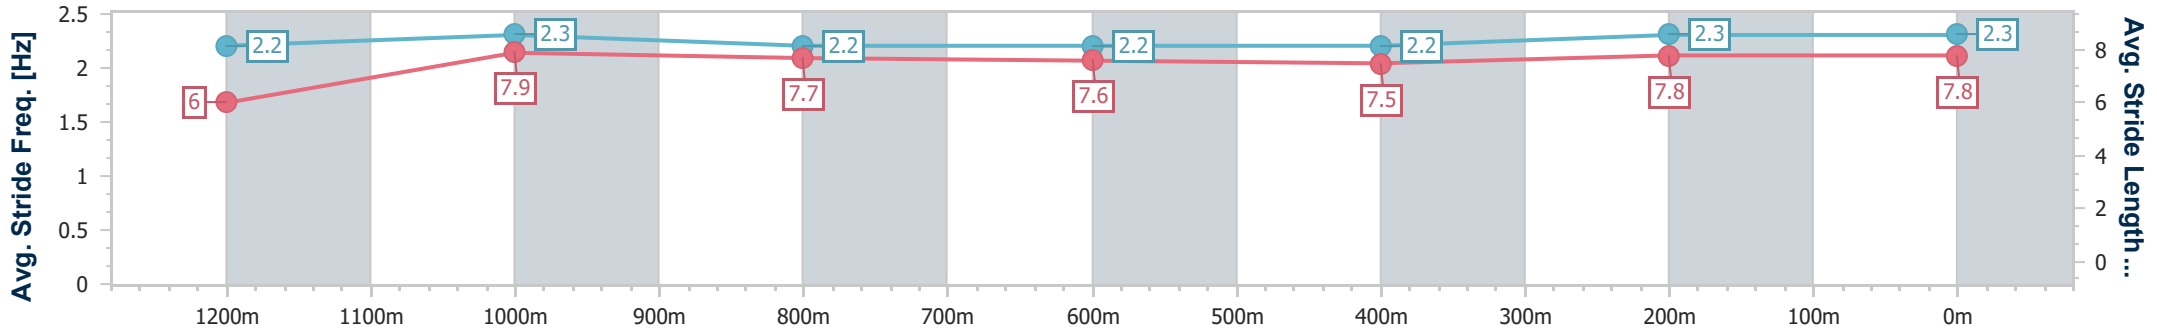

Horse/Jockey Name	Tramonto
Final Rank	8
Fastest Section Time (Section)	0:10.97 (1200m)
Top Speed [km/h] (Section)	67.2 (1200m)
Race State	Finished

Doomben QLD Professional
Race 6: GALLOPERS SPORTS CLUB BENCHMARK 90
Handicap - 1350m
22 April 2023 - 14:33

BRISBANE
RACING CLUB

Track Rating: Good 4, Weather: Fine, Rail Position: +3m Entire

Section	Overall	1200m	1000m	800m	600m	400m	200m
Section Times	1:20.25 [8] (0:11.31)	1:08.94 [6] (0:10.97)	0:57.97 [4] (0:11.63)	0:46.34 [5] (0:12.00)	0:34.34 [5] (0:11.87)	0:22.47 [6] (0:11.12)	0:11.35 [7] (0:11.35)
Average Speed [km/h]	47.8	65.7	62.1	60.4	61.1	65.0	63.4
Top Speed [km/h]	64.5	67.2	64.3	62.1	62.8	66.6	65.4
Avg. Dist. to Rail [m]	11.2	2.3	1.2	1.4	1.4	2.5	5.0
Avg. Stride Freq. [Hz]	2.2	2.3	2.2	2.2	2.2	2.3	2.3
Avg. Stride Length [m]	6.0	7.9	7.7	7.6	7.5	7.8	7.8

- [ ] Ranking at each section and finish
- -.-.- No data available at this section
- NA No data available