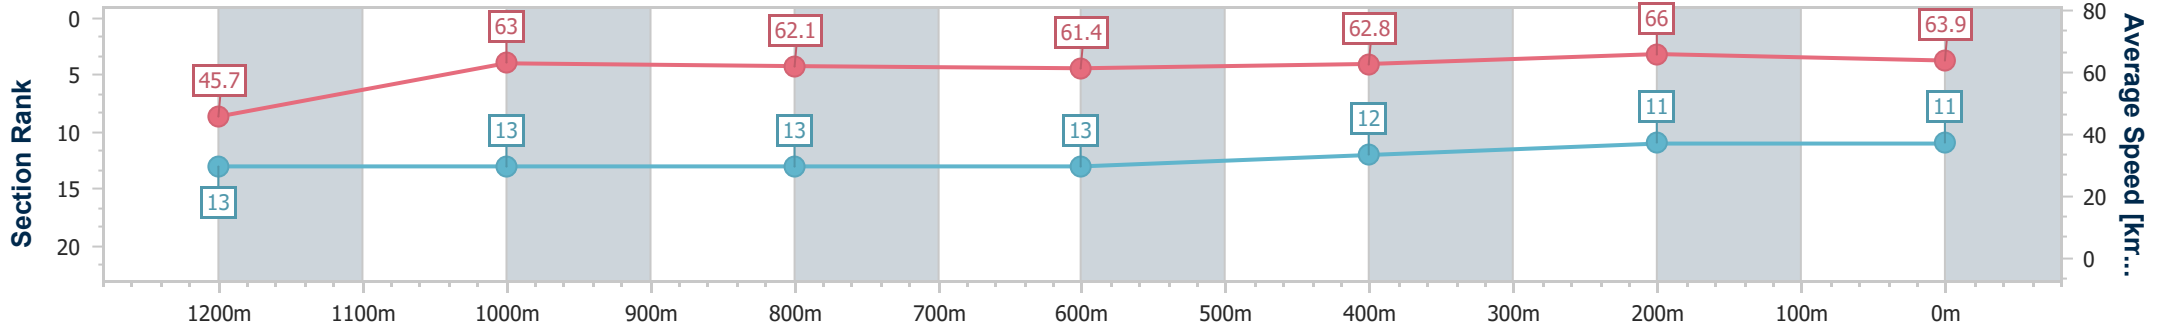

Horse/Jockey Name	Baanone
Final Rank	11
Fastest Section Time (Section)	0:10.93 (400m)
Top Speed [km/h] (Section)	67.0 (400m)
Race State	Finished

Doomben QLD Professional
Race 6: GALLOPERS SPORTS CLUB BENCHMARK 90
Handicap - 1350m
22 April 2023 - 14:33

BRISBANE
RACING CLUB

Track Rating: Good 4, Weather: Fine, Rail Position: +3m Entire

Section	Overall	1200m	1000m	800m	600m	400m	200m
Section Times	1:20.36 [11] (0:11.87)	1:08.49 [13] (0:11.42)	0:57.07 [13] (0:11.61)	0:45.46 [13] (0:11.77)	0:33.69 [13] (0:11.48)	0:22.21 [12] (0:10.93)	0:11.28 [11] (0:11.28)
Average Speed [km/h]	45.7	63.0	62.1	61.4	62.8	66.0	63.9
Top Speed [km/h]	60.2	64.9	63.5	63.2	65.1	67.0	66.9
Avg. Dist. to Rail [m]	10.7	1.5	0.8	0.7	0.3	4.0	7.9
Avg. Stride Freq. [Hz]	2.1	2.2	2.2	2.2	2.3	2.4	2.4
Avg. Stride Length [m]	6.0	7.8	7.6	7.5	7.5	7.5	7.6

- [ ] Ranking at each section and finish
- -.-.- No data available at this section
- NA No data available