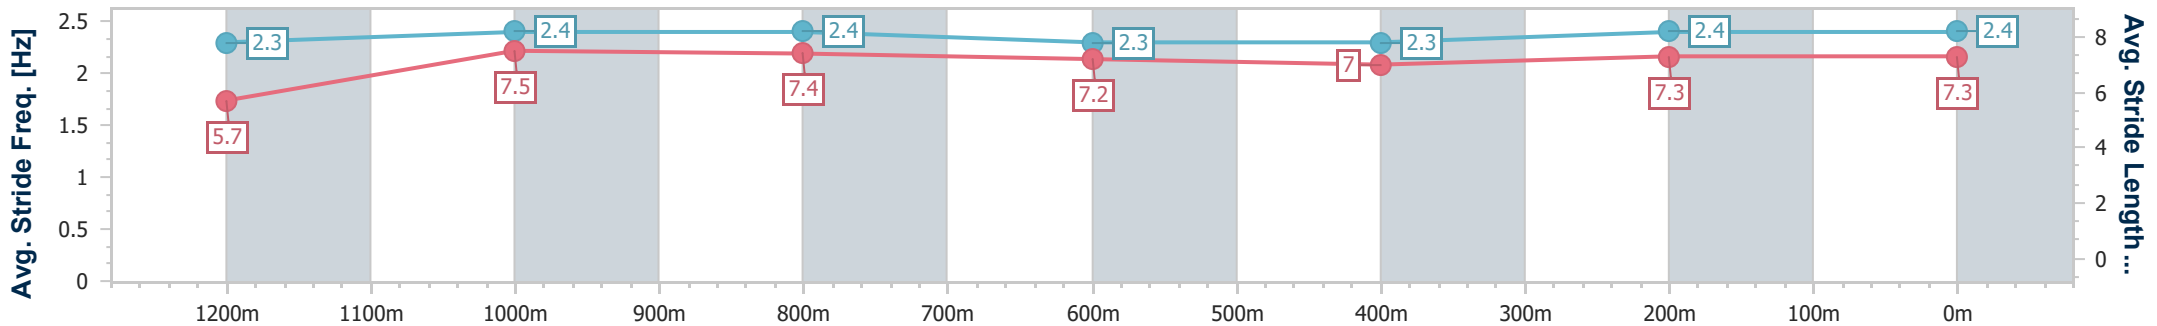

Doomben QLD Professional
 Race 6: GALLOPERS SPORTS CLUB BENCHMARK 90
 Handicap - 1350m
 22 April 2023 - 14:33

BRISBANE
 RACING CLUB

Track Rating: Good 4, Weather: Fine, Rail Position: +3m Entire

Section	Overall	1200m	1000m	800m	600m	400m	200m
Section Times	1:20.36 [11] (0:11.87)	1:08.49 [13] (0:11.42)	0:57.07 [13] (0:11.61)	0:45.46 [13] (0:11.77)	0:33.69 [13] (0:11.48)	0:22.21 [12] (0:10.93)	0:11.28 [11] (0:11.28)
Average Speed [km/h]	45.7	63.0	62.1	61.4	62.8	66.0	63.9
Top Speed [km/h]	60.2	64.9	63.5	63.2	65.1	67.0	66.9
Avg. Dist. to Rail [m]	10.7	1.5	0.8	0.7	0.3	4.0	7.9
Avg. Stride Freq. [Hz]	2.1	2.2	2.2	2.2	2.3	2.4	2.4
Avg. Stride Length [m]	6.0	7.8	7.6	7.5	7.5	7.5	7.6

- [] Ranking at each section and finish
- .-.- No data available at this section
- NA No data available

Horse/Jockey Name	Stardome
Final Rank	12
Fastest Section Time (Section)	0:11.18 (Overall)
Top Speed [km/h] (Section)	65.1 (1200m)
Race State	Finished

Doomben QLD Professional
Race 6: GALLOPERS SPORTS CLUB BENCHMARK 90
 Handicap - 1350m
 22 April 2023 - 14:33

BRISBANE
RACING CLUB

Track Rating: Good 4, Weather: Fine, Rail Position: +3m Entire

Section	Overall	1200m	1000m	800m	600m	400m	200m
Section Times	1:20.41 [12] (0:11.18)	1:09.23 [4] (0:11.24)	0:57.99 [5] (0:11.42)	0:46.57 [4] (0:11.76)	0:34.81 [4] (0:11.99)	0:22.82 [4] (0:11.29)	0:11.53 [6] (0:11.53)
Average Speed [km/h]	48.3	64.1	62.8	60.6	60.3	63.9	62.4
Top Speed [km/h]	64.1	65.1	64.7	61.9	61.7	64.8	64.2
Avg. Dist. to Rail [m]	1.5	0.4	1.2	1.6	0.8	1.0	1.6
Avg. Stride Freq. [Hz]	2.3	2.4	2.4	2.3	2.3	2.4	2.4
Avg. Stride Length [m]	5.7	7.5	7.4	7.2	7.0	7.3	7.3