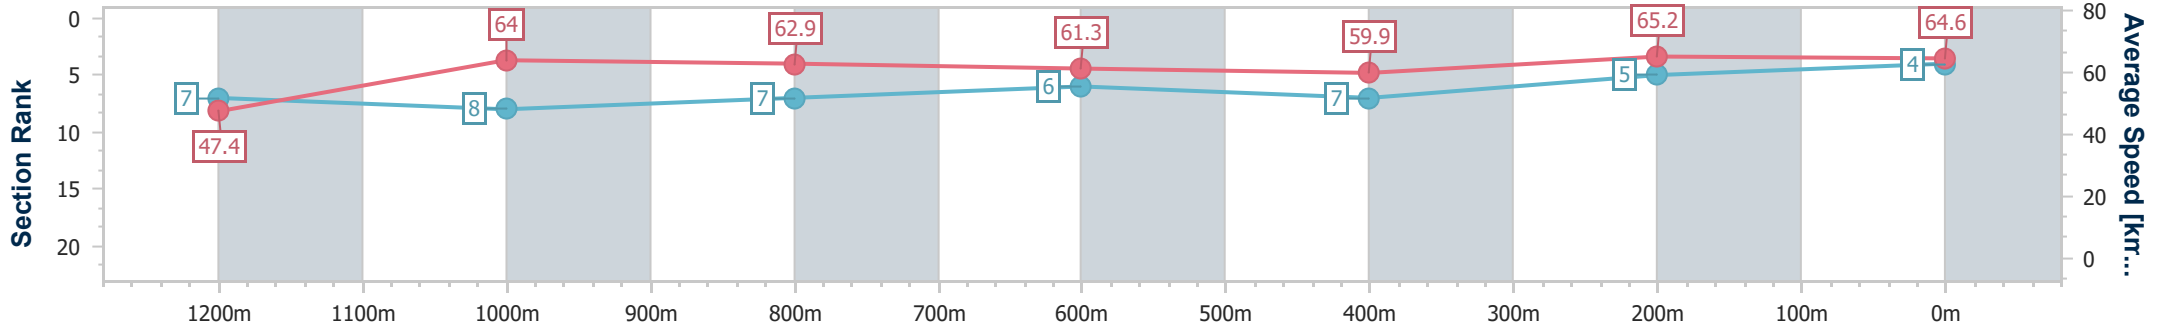

Horse/Jockey Name	Legal Esprit
Final Rank	4
Fastest Section Time (Section)	0:10.99 (400m)
Top Speed [km/h] (Section)	67.0 (400m)
Race State	Finished

Doomben QLD Professional
Race 6: GALLOPERS SPORTS CLUB BENCHMARK 90
Handicap - 1350m
22 April 2023 - 14:33

BRISBANE
RACING CLUB

Track Rating: Good 4, Weather: Fine, Rail Position: +3m Entire

Section	Overall	1200m	1000m	800m	600m	400m	200m
Section Times	1:19.99 [4] (0:11.42)	1:08.57 [7] (0:11.25)	0:57.32 [8] (0:11.48)	0:45.84 [7] (0:11.76)	0:34.08 [6] (0:11.93)	0:22.15 [7] (0:10.99)	0:11.16 [5] (0:11.16)
Average Speed [km/h]	47.4	64.0	62.9	61.3	59.9	65.2	64.6
Top Speed [km/h]	61.7	66.1	64.4	62.7	62.5	67.0	66.0
Avg. Dist. to Rail [m]	3.8	0.5	1.5	0.5	1.3	1.2	3.4
Avg. Stride Freq. [Hz]	2.1	2.0	2.3	2.3	2.2	2.3	2.3
Avg. Stride Length [m]	6.1	8.7	7.6	7.5	7.3	7.7	7.7

- [ ] Ranking at each section and finish
- -.-.- No data available at this section
- NA No data available