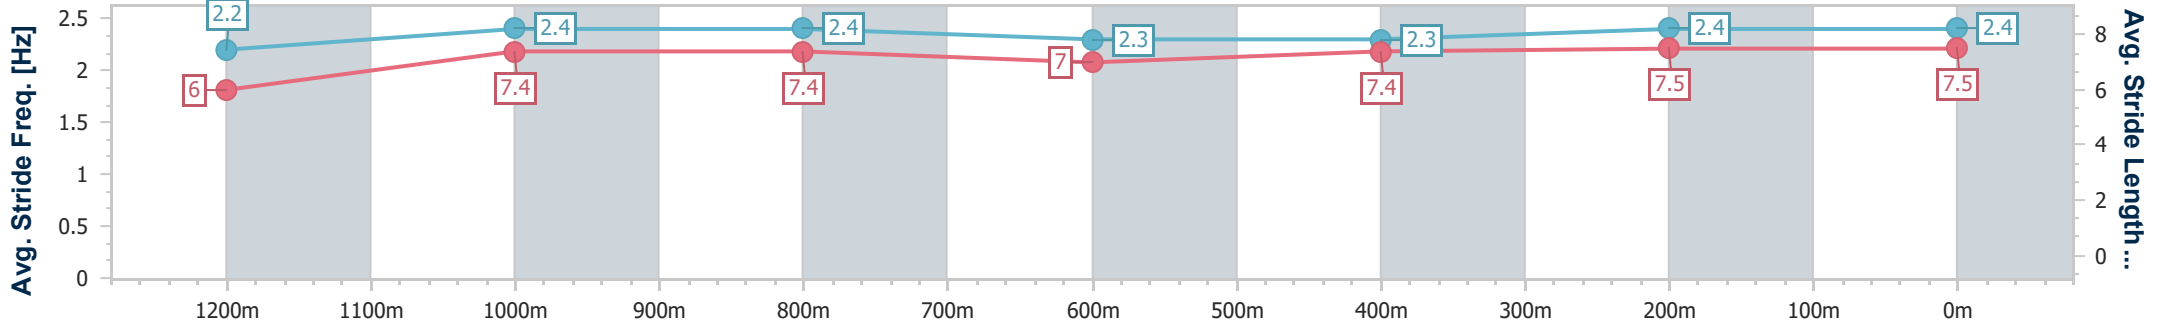

Horse/Jockey Name	Rathlin
Final Rank	7
Fastest Section Time (Section)	0:10.93 (400m)
Top Speed [km/h] (Section)	67.5 (400m)
Race State	Finished

Doomben QLD Professional
Race 6: GALLOPERS SPORTS CLUB BENCHMARK 90
Handicap - 1350m
22 April 2023 - 14:33

BRISBANE
RACING CLUB

Track Rating: Good 4, Weather: Fine, Rail Position: +3m Entire

Section	Overall	1200m	1000m	800m	600m	400m	200m
Section Times	1:20.23 [7] (0:11.49)	1:08.74 [9] (0:11.27)	0:57.47 [9] (0:11.59)	0:45.88 [9] (0:12.09)	0:33.79 [11] (0:11.68)	0:22.11 [11] (0:10.93)	0:11.18 [10] (0:11.18)
Average Speed [km/h]	47.1	63.9	62.2	59.8	61.6	65.7	64.4
Top Speed [km/h]	60.8	65.0	63.8	62.1	62.5	67.5	67.1
Avg. Dist. to Rail [m]	6.0	1.3	0.7	1.1	0.4	0.8	2.9
Avg. Stride Freq. [Hz]	2.2	2.4	2.4	2.3	2.3	2.4	2.4
Avg. Stride Length [m]	6.0	7.4	7.4	7.0	7.4	7.5	7.5

- [ ] Ranking at each section and finish
- -.-.- No data available at this section
- NA No data available