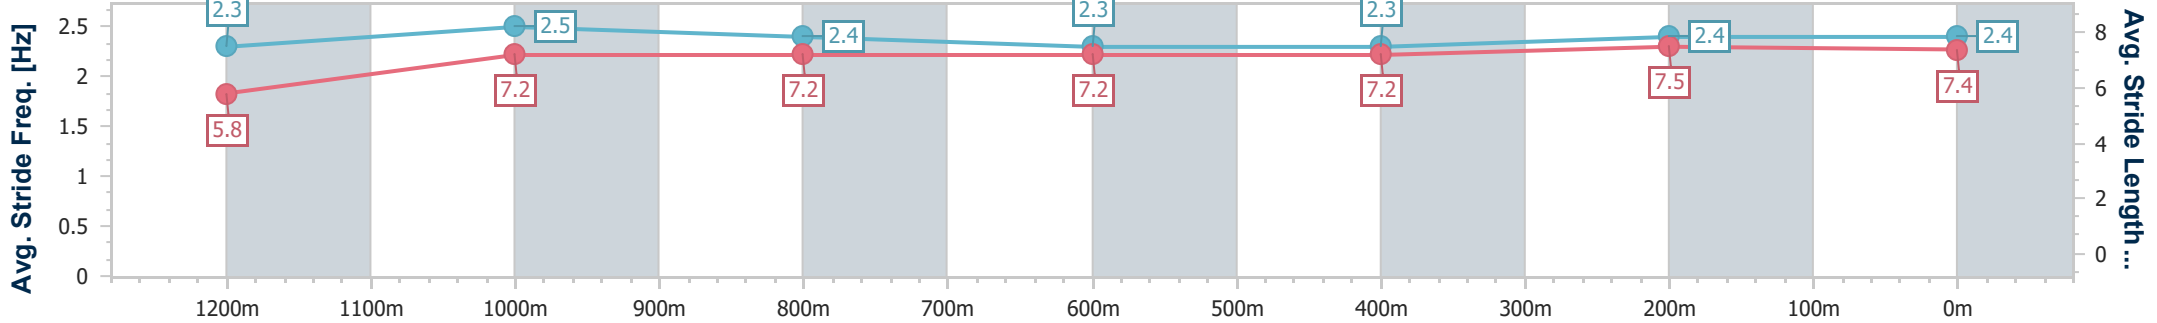

Doomben QLD Professional
Race 6: GALLOPERS SPORTS CLUB BENCHMARK 90
 Handicap - 1350m
 22 April 2023 - 14:33

BRISBANE
RACING CLUB

Track Rating: Good 4, Weather: Fine, Rail Position: +3m Entire

Section	Overall	1200m	1000m	800m	600m	400m	200m
Section Times	1:19.72 [1] (0:11.08)	1:08.64 [3] (0:11.00)	0:57.64 [3] (0:11.53)	0:46.11 [3] (0:11.97)	0:34.14 [3] (0:12.00)	0:22.14 [3] (0:10.91)	0:11.23 [1] (0:11.23)
Average Speed [km/h]	48.7	65.4	62.6	60.3	60.4	66.2	64.1
Top Speed [km/h]	65.4	66.2	64.3	62.9	62.9	68.1	66.9
Avg. Dist. to Rail [m]	3.9	0.6	0.3	0.6	1.1	1.2	1.1
Avg. Stride Freq. [Hz]	2.3	2.5	2.4	2.3	2.3	2.4	2.4
Avg. Stride Length [m]	5.8	7.2	7.2	7.2	7.2	7.5	7.4