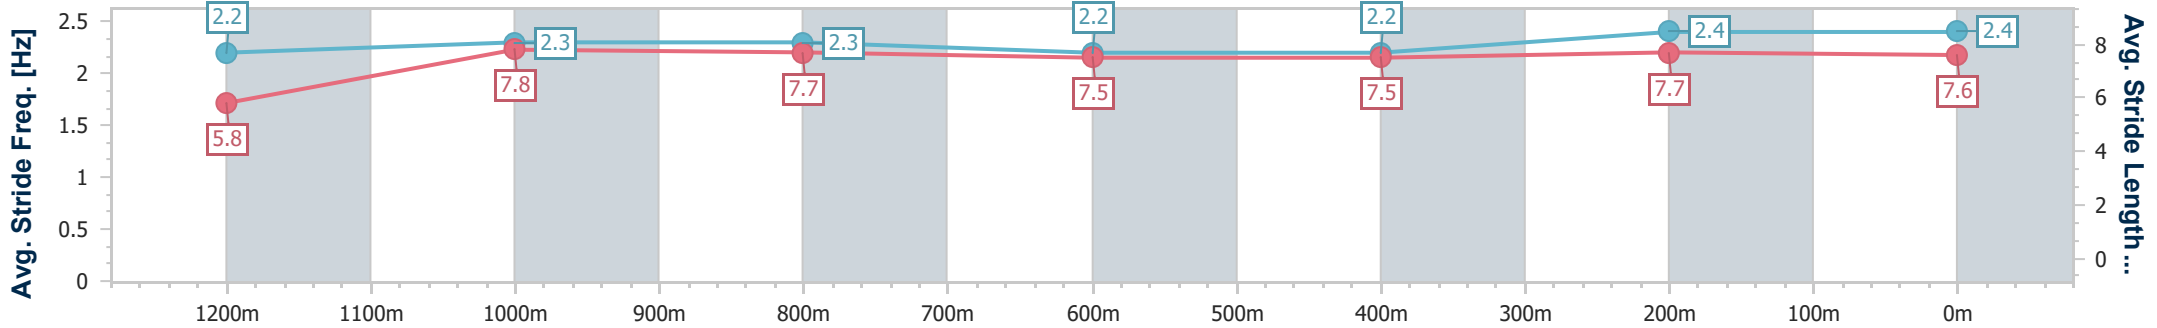

Horse/Jockey Name	Aussie Nugget
Final Rank	5
Fastest Section Time (Section)	0:10.98 (400m)
Top Speed [km/h] (Section)	68.1 (400m)
Race State	Finished

Doomben QLD Professional
Race 6: GALLOPERS SPORTS CLUB BENCHMARK 90
Handicap - 1350m
22 April 2023 - 14:33

BRISBANE
RACING CLUB

Track Rating: Good 4, Weather: Fine, Rail Position: +3m Entire

Section	Overall	1200m	1000m	800m	600m	400m	200m
Section Times	1:20.05 [5] (0:11.70)	1:08.35 [12] (0:11.24)	0:57.11 [11] (0:11.42)	0:45.69 [10] (0:11.81)	0:33.88 [8] (0:11.80)	0:22.08 [9] (0:10.98)	0:11.10 [8] (0:11.10)
Average Speed [km/h]	46.4	64.0	63.1	60.8	60.8	65.5	64.9
Top Speed [km/h]	62.7	66.1	64.1	62.2	62.3	68.1	66.6
Avg. Dist. to Rail [m]	8.0	0.4	0.2	0.3	0.5	1.2	1.5
Avg. Stride Freq. [Hz]	2.2	2.3	2.3	2.2	2.2	2.4	2.4
Avg. Stride Length [m]	5.8	7.8	7.7	7.5	7.5	7.7	7.6

- [ ] Ranking at each section and finish
- -.-.- No data available at this section
- NA No data available