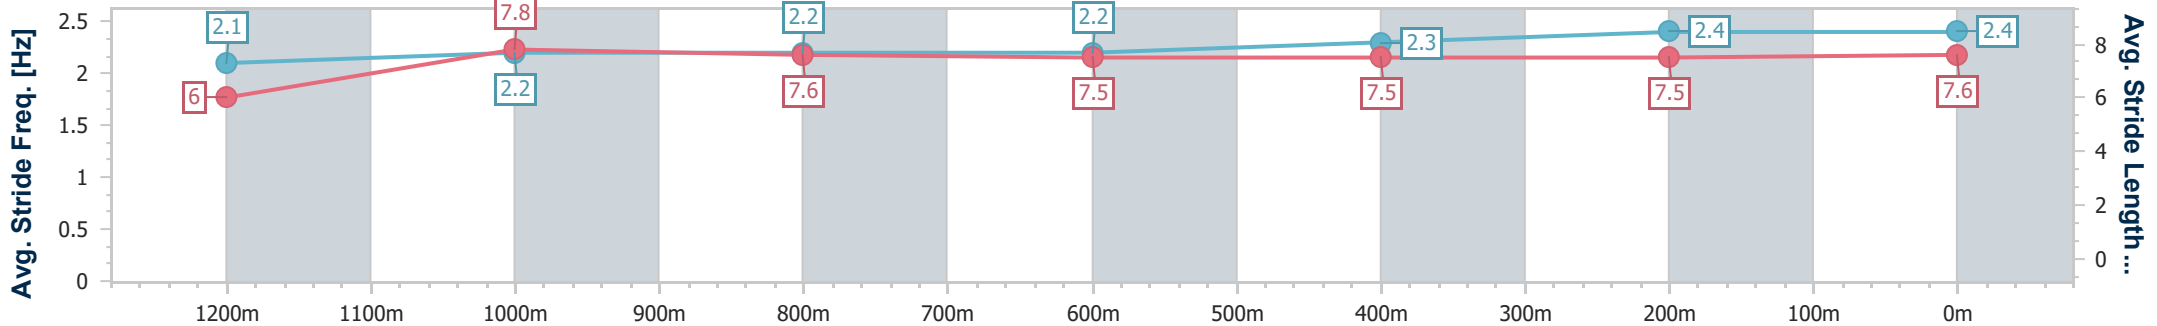

Doomben QLD Professional
Race 6: GALLOPERS SPORTS CLUB BENCHMARK 90
 Handicap - 1350m
 22 April 2023 - 14:33

BRISBANE
 RACING CLUB

Track Rating: Good 4, Weather: Fine, Rail Position: +3m Entire

Section	Overall	1200m	1000m	800m	600m	400m	200m
Section Times	1:20.32 [10] (0:11.48)	1:08.84 [8] (0:11.19)	0:57.65 [7] (0:11.58)	0:46.07 [8] (0:11.94)	0:34.13 [9] (0:11.76)	0:22.37 [8] (0:11.06)	0:11.31 [9]
Average Speed [km/h]	47.1	64.4	62.4	60.8	61.8	65.3	63.7
Top Speed [km/h]	62.7	66.5	63.8	61.7	64.9	66.5	65.7
Avg. Dist. to Rail [m]	8.3	1.6	1.3	1.6	1.6	2.6	5.0
Avg. Stride Freq. [Hz]	2.2	2.4	2.3	2.3	2.3	2.4	2.4
Avg. Stride Length [m]	6.0	7.5	7.5	7.3	7.3	7.4	7.2

- [] Ranking at each section and finish
- .-.- No data available at this section
- NA No data available

Horse/Jockey Name	Baanone
Final Rank	11
Fastest Section Time (Section)	0:10.93 (400m)
Top Speed [km/h] (Section)	67.0 (400m)
Race State	Finished

Doomben QLD Professional
 Race 6: GALLOPERS SPORTS CLUB BENCHMARK 90
 Handicap - 1350m
 22 April 2023 - 14:33

BRISBANE
 RACING CLUB

Track Rating: Good 4, Weather: Fine, Rail Position: +3m Entire

Section	Overall	1200m	1000m	800m	600m	400m	200m
Section Times	1:20.36 [11] (0:11.87)	1:08.49 [13] (0:11.42)	0:57.07 [13] (0:11.61)	0:45.46 [13] (0:11.77)	0:33.69 [13] (0:11.48)	0:22.21 [12] (0:10.93)	0:11.28 [11] (0:11.28)
Average Speed [km/h]	45.7	63.0	62.1	61.4	62.8	66.0	63.9
Top Speed [km/h]	60.2	64.9	63.5	63.2	65.1	67.0	66.9
Avg. Dist. to Rail [m]	10.7	1.5	0.8	0.7	0.3	4.0	7.9
Avg. Stride Freq. [Hz]	2.1	2.2	2.2	2.2	2.3	2.4	2.4
Avg. Stride Length [m]	6.0	7.8	7.6	7.5	7.5	7.5	7.6