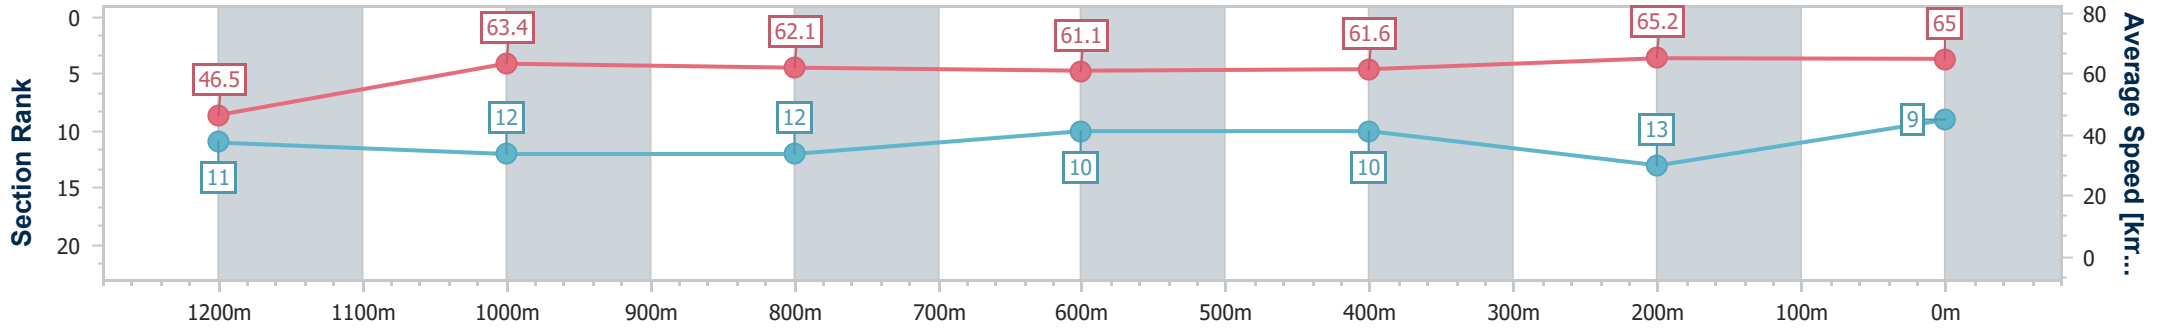

Horse/Jockey Name	Wairere Falls
Final Rank	9
Fastest Section Time (Section)	0:11.08 (400m)
Top Speed [km/h] (Section)	67.3 (400m)
Race State	Finished

Doomben QLD Professional
Race 6: GALLOPERS SPORTS CLUB BENCHMARK 90
Handicap - 1350m
22 April 2023 - 14:33

BRISBANE
RACING CLUB

Track Rating: Good 4, Weather: Fine, Rail Position: +3m Entire

Section	Overall	1200m	1000m	800m	600m	400m	200m
Section Times	1:20.25 [9] (0:11.63)	1:08.62 [11] (0:11.36)	0:57.26 [12] (0:11.61)	0:45.65 [12] (0:11.78)	0:33.87 [10] (0:11.71)	0:22.16 [10] (0:11.08)	0:11.08 [13] (0:11.08)
Average Speed [km/h]	46.5	63.4	62.1	61.1	61.6	65.2	65.0
Top Speed [km/h]	60.3	65.0	63.4	62.9	62.9	67.3	67.3
Avg. Dist. to Rail [m]	6.9	1.2	0.6	0.2	0.3	1.0	0.4
Avg. Stride Freq. [Hz]	2.2	2.4	2.3	2.3	2.3	2.4	2.4
Avg. Stride Length [m]	5.9	7.4	7.5	7.4	7.4	7.6	7.4

- [ ] Ranking at each section and finish
- -.-.- No data available at this section
- NA No data available