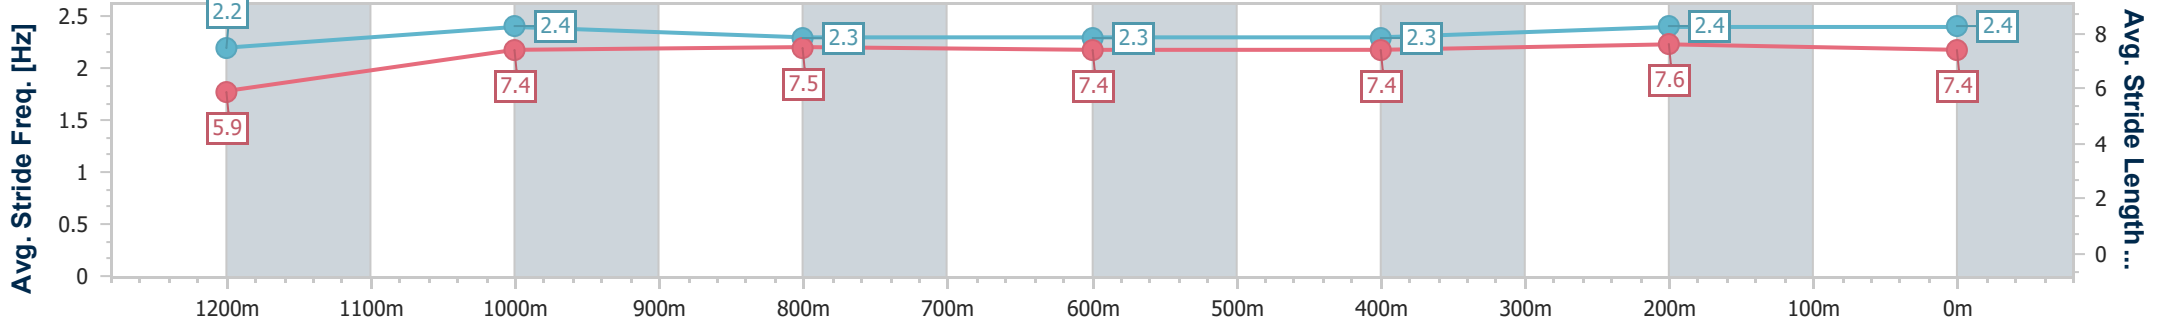

Horse/Jockey Name	Wairere Falls
Final Rank	9
Fastest Section Time (Section)	0:11.08 (400m)
Top Speed [km/h] (Section)	67.3 (400m)
Race State	Finished

Doomben QLD Professional
Race 6: GALLOPERS SPORTS CLUB BENCHMARK 90
Handicap - 1350m
22 April 2023 - 14:33

BRISBANE
RACING CLUB

Track Rating: Good 4, Weather: Fine, Rail Position: +3m Entire

Section	Overall	1200m	1000m	800m	600m	400m	200m
Section Times	1:20.25 [9] (0:11.63)	1:08.62 [11] (0:11.36)	0:57.26 [12] (0:11.61)	0:45.65 [12] (0:11.78)	0:33.87 [10] (0:11.71)	0:22.16 [10] (0:11.08)	0:11.08 [13] (0:11.08)
Average Speed [km/h]	46.5	63.4	62.1	61.1	61.6	65.2	65.0
Top Speed [km/h]	60.3	65.0	63.4	62.9	62.9	67.3	67.3
Avg. Dist. to Rail [m]	6.9	1.2	0.6	0.2	0.3	1.0	0.4
Avg. Stride Freq. [Hz]	2.2	2.4	2.3	2.3	2.3	2.4	2.4
Avg. Stride Length [m]	5.9	7.4	7.5	7.4	7.4	7.6	7.4

- [ ] Ranking at each section and finish
- -.-.- No data available at this section
- NA No data available