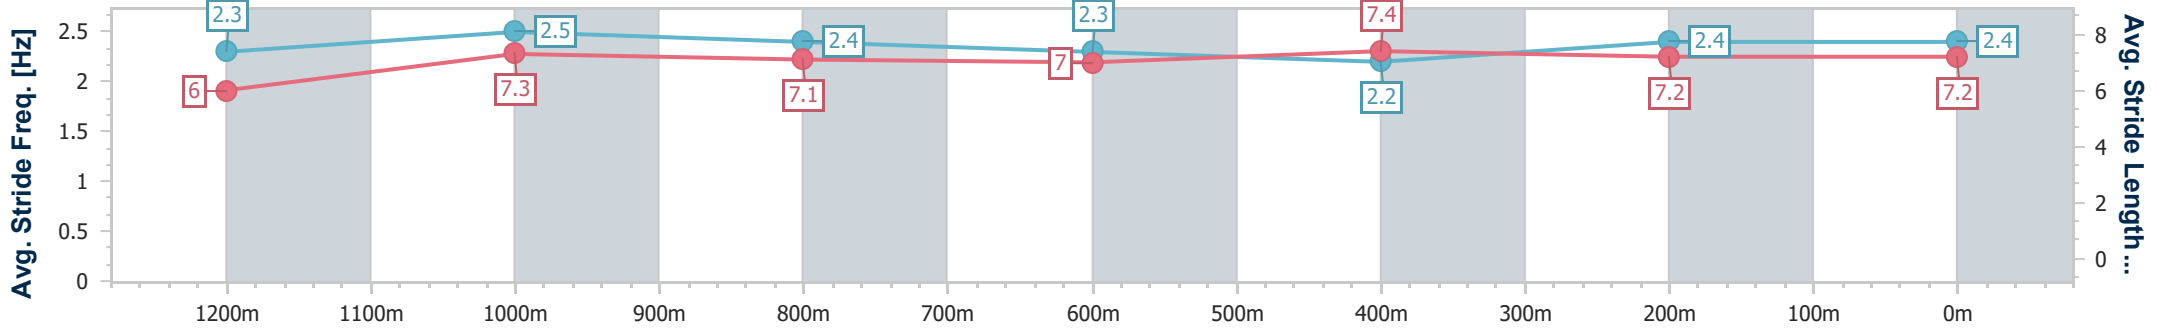

Horse/Jockey Name	Argyle Pink
Final Rank	3
Fastest Section Time (Section)	0:10.83 (Overall)
Top Speed [km/h] (Section)	67.4 (1200m)
Race State	Finished

Doomben QLD Professional
Race 6: GALLOPERS SPORTS CLUB BENCHMARK 90
Handicap - 1350m
22 April 2023 - 14:33

BRISBANE
RACING CLUB

Track Rating: Good 4, Weather: Fine, Rail Position: +3m Entire

Section	Overall	1200m	1000m	800m	600m	400m	200m
Section Times	1:19.97 [3] (0:10.83)	1:09.14 [1] (0:10.87)	0:58.27 [1] (0:11.48)	0:46.79 [1] (0:12.17)	0:34.62 [2] (0:12.08)	0:22.54 [2] (0:11.15)	0:11.39 [3] (0:11.39)
Average Speed [km/h]	49.9	66.3	62.4	59.3	59.6	64.3	63.2
Top Speed [km/h]	65.4	67.4	66.6	60.4	62.6	66.0	65.8
Avg. Dist. to Rail [m]	2.4	0.3	1.7	1.2	1.3	2.1	0.8
Avg. Stride Freq. [Hz]	2.3	2.5	2.4	2.3	2.2	2.4	2.4
Avg. Stride Length [m]	6.0	7.3	7.1	7.0	7.4	7.2	7.2

- [ ] Ranking at each section and finish
- -.-.- No data available at this section
- NA No data available