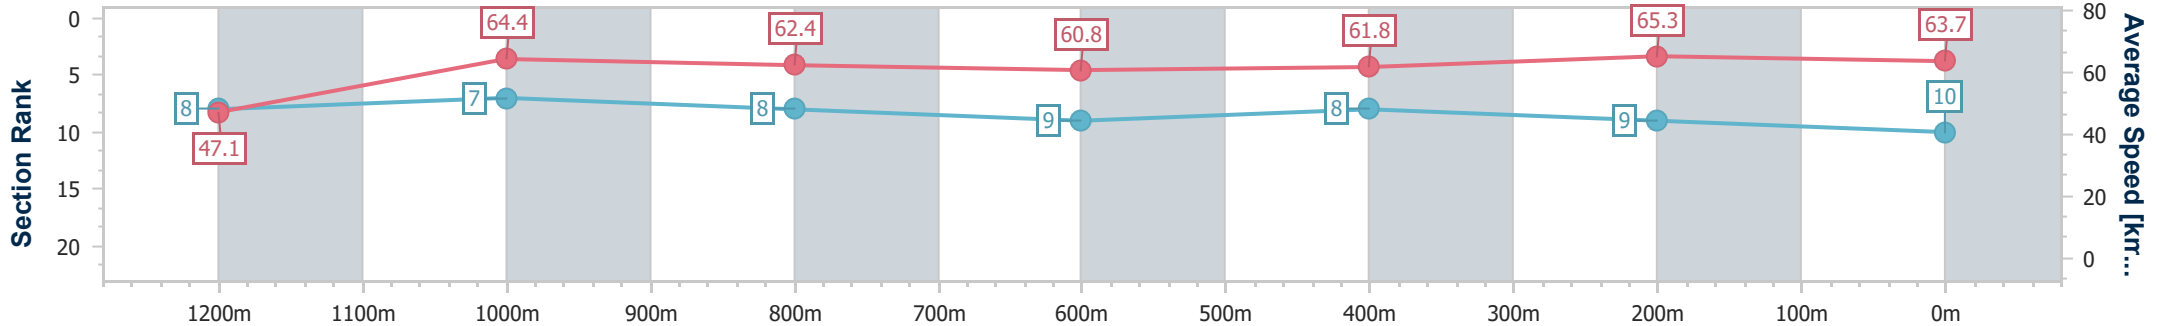

Horse/Jockey Name	At Witz End
Final Rank	10
Fastest Section Time (Section)	0:11.06 (400m)
Top Speed [km/h] (Section)	66.5 (400m)
Race State	Finished

Doomben QLD Professional
Race 6: GALLOPERS SPORTS CLUB BENCHMARK 90
Handicap - 1350m
22 April 2023 - 14:33

BRISBANE
RACING CLUB

Track Rating: Good 4, Weather: Fine, Rail Position: +3m Entire

Section	Overall	1200m	1000m	800m	600m	400m	200m
Section Times	1:20.32 [10] (0:11.48)	1:08.84 [8] (0:11.19)	0:57.65 [7] (0:11.58)	0:46.07 [8] (0:11.94)	0:34.13 [9] (0:11.76)	0:22.37 [8] (0:11.06)	0:11.31 [9]
Average Speed [km/h]	47.1	64.4	62.4	60.8	61.8	65.3	63.7
Top Speed [km/h]	62.7	66.5	63.8	61.7	64.9	66.5	65.7
Avg. Dist. to Rail [m]	8.3	1.6	1.3	1.6	1.6	2.6	5.0
Avg. Stride Freq. [Hz]	2.2	2.4	2.3	2.3	2.3	2.4	2.4
Avg. Stride Length [m]	6.0	7.5	7.5	7.3	7.3	7.4	7.2

- [ ] Ranking at each section and finish
- -.-.- No data available at this section
- NA No data available