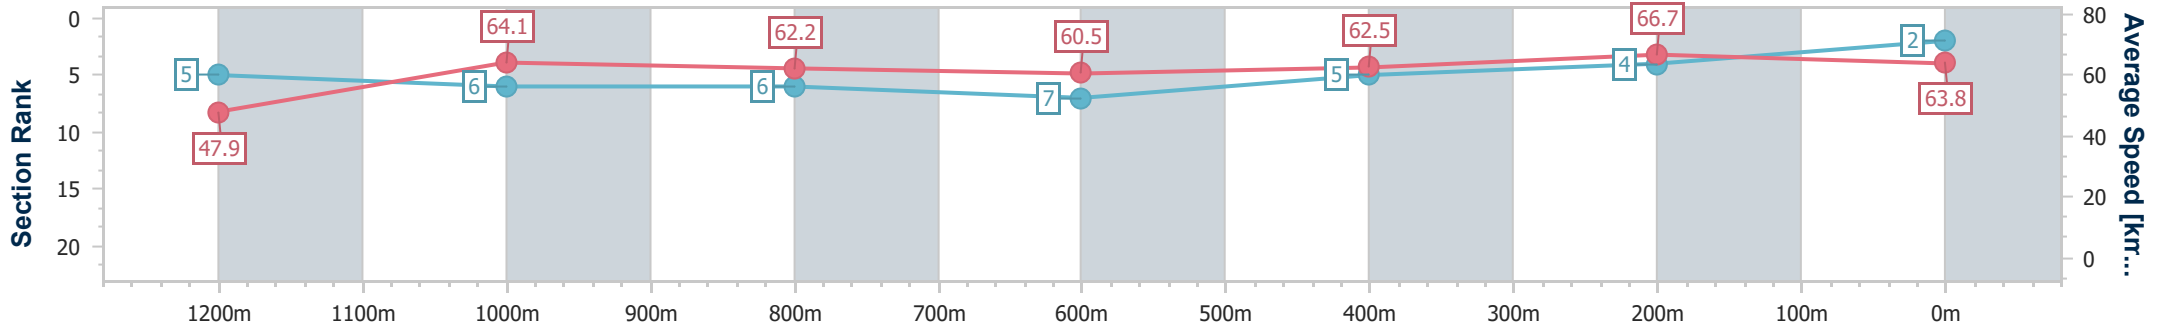

Horse/Jockey Name	Indispensable
Final Rank	2
Fastest Section Time (Section)	0:10.83 (400m)
Top Speed [km/h] (Section)	68.1 (400m)
Race State	Finished

Doomben QLD Professional
Race 6: GALLOPERS SPORTS CLUB BENCHMARK 90
Handicap - 1350m
22 April 2023 - 14:33

BRISBANE
RACING CLUB

Track Rating: Good 4, Weather: Fine, Rail Position: +3m Entire

Section	Overall	1200m	1000m	800m	600m	400m	200m
Section Times	1:19.89 [2] (0:11.27)	1:08.62 [5] (0:11.23)	0:57.39 [6] (0:11.55)	0:45.84 [6] (0:12.01)	0:33.83 [7] (0:11.71)	0:22.12 [5] (0:10.83)	0:11.29 [4] (0:11.29)
Average Speed [km/h]	47.9	64.1	62.2	60.5	62.5	66.7	63.8
Top Speed [km/h]	62.5	65.5	63.7	61.6	65.3	68.1	66.5
Avg. Dist. to Rail [m]	4.5	0.6	0.5	1.8	2.8	2.0	1.8
Avg. Stride Freq. [Hz]	2.3	2.4	2.3	2.4	2.4	2.5	2.4
Avg. Stride Length [m]	5.8	7.5	7.4	7.1	7.2	7.3	7.3

- [ ] Ranking at each section and finish
- -.-.- No data available at this section
- NA No data available