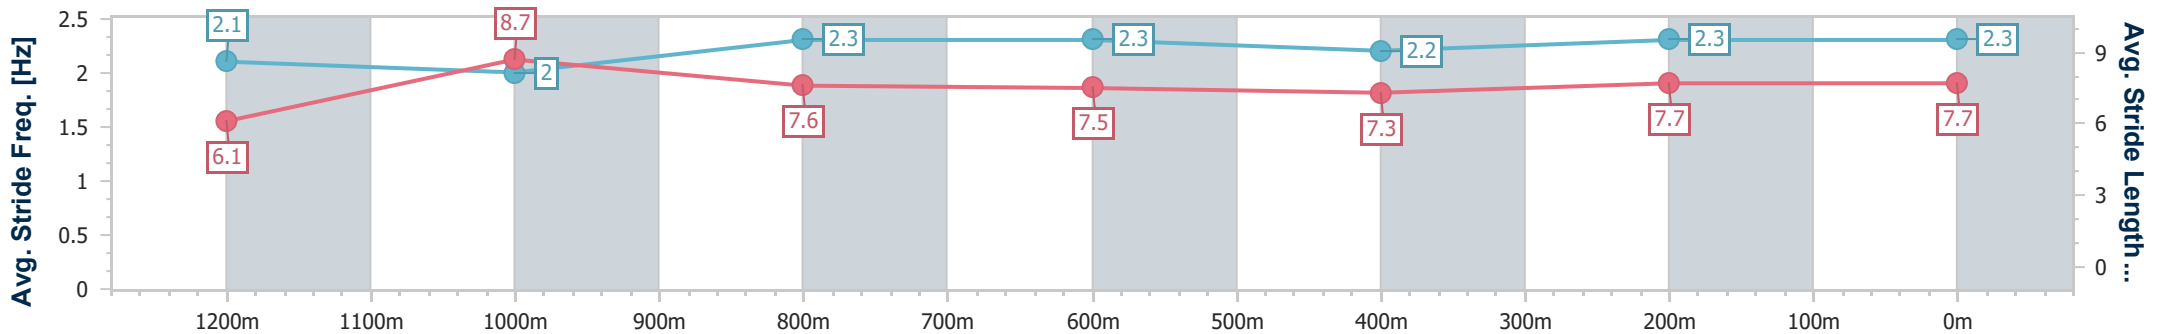

Horse/Jockey Name	Legal Esprit
Final Rank	4
Fastest Section Time (Section)	0:10.99 (400m)
Top Speed [km/h] (Section)	67.0 (400m)
Race State	Finished

Doomben QLD Professional
Race 6: GALLOPERS SPORTS CLUB BENCHMARK 90
Handicap - 1350m
22 April 2023 - 14:33

BRISBANE
RACING CLUB

Track Rating: Good 4, Weather: Fine, Rail Position: +3m Entire

Section	Overall	1200m	1000m	800m	600m	400m	200m
Section Times	1:19.99 [4] (0:11.42)	1:08.57 [7] (0:11.25)	0:57.32 [8] (0:11.48)	0:45.84 [7] (0:11.76)	0:34.08 [6] (0:11.93)	0:22.15 [7] (0:10.99)	0:11.16 [5] (0:11.16)
Average Speed [km/h]	47.4	64.0	62.9	61.3	59.9	65.2	64.6
Top Speed [km/h]	61.7	66.1	64.4	62.7	62.5	67.0	66.0
Avg. Dist. to Rail [m]	3.8	0.5	1.5	0.5	1.3	1.2	3.4
Avg. Stride Freq. [Hz]	2.1	2.0	2.3	2.3	2.2	2.3	2.3
Avg. Stride Length [m]	6.1	8.7	7.6	7.5	7.3	7.7	7.7

- [ ] Ranking at each section and finish
- -.-.- No data available at this section
- NA No data available