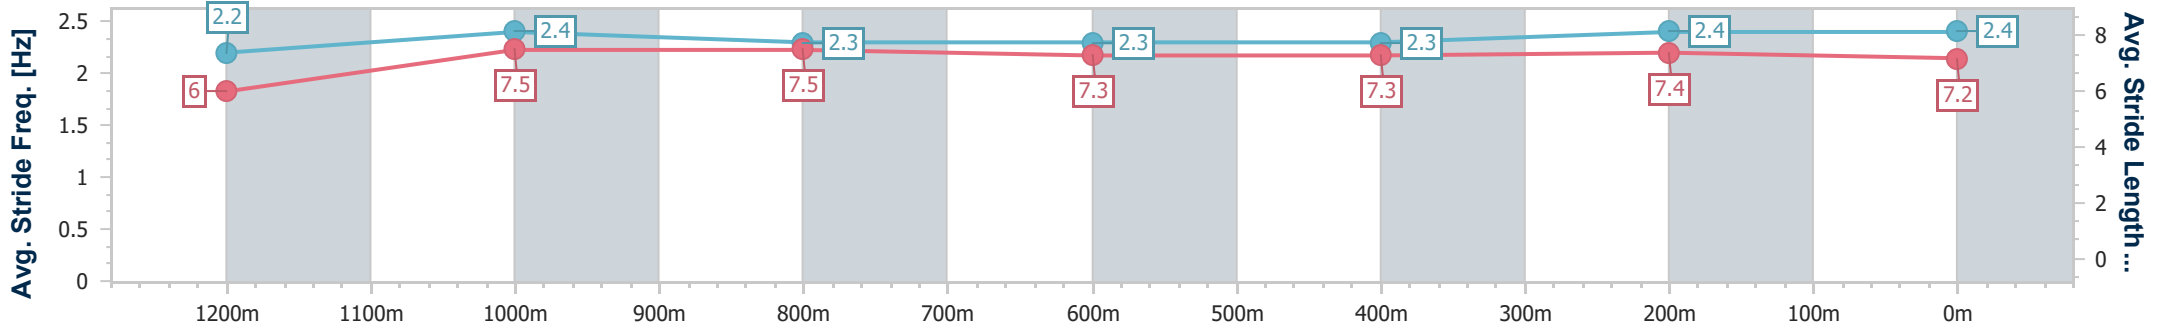

Doomben QLD Professional
Race 6: GALLOPERS SPORTS CLUB BENCHMARK 90
Handicap - 1350m
22 April 2023 - 14:33

BRISBANE
RACING CLUB

Track Rating: Good 4, Weather: Fine, Rail Position: +3m Entire

Section	Overall	1200m	1000m	800m	600m	400m	200m
Section Times	1:20.25 [9] (0:11.63)	1:08.62 [11] (0:11.36)	0:57.26 [12] (0:11.61)	0:45.65 [12] (0:11.78)	0:33.87 [10] (0:11.71)	0:22.16 [10] (0:11.08)	0:11.08 [13] (0:11.08)
Average Speed [km/h]	46.5	63.4	62.1	61.1	61.6	65.2	65.0
Top Speed [km/h]	60.3	65.0	63.4	62.9	62.9	67.3	67.3
Avg. Dist. to Rail [m]	6.9	1.2	0.6	0.2	0.3	1.0	0.4
Avg. Stride Freq. [Hz]	2.2	2.4	2.3	2.3	2.3	2.4	2.4
Avg. Stride Length [m]	5.9	7.4	7.5	7.4	7.4	7.6	7.4

- [] Ranking at each section and finish
- .-.- No data available at this section
- NA No data available

Horse/Jockey Name	At Witz End
Final Rank	10
Fastest Section Time (Section)	0:11.06 (400m)
Top Speed [km/h] (Section)	66.5 (400m)
Race State	Finished

Doomben QLD Professional
Race 6: GALLOPERS SPORTS CLUB BENCHMARK 90
 Handicap - 1350m
 22 April 2023 - 14:33

BRISBANE
 RACING CLUB

Track Rating: Good 4, Weather: Fine, Rail Position: +3m Entire

Section	Overall	1200m	1000m	800m	600m	400m	200m
Section Times	1:20.32 [10] (0:11.48)	1:08.84 [8] (0:11.19)	0:57.65 [7] (0:11.58)	0:46.07 [8] (0:11.94)	0:34.13 [9] (0:11.76)	0:22.37 [8] (0:11.06)	0:11.31 [9]
Average Speed [km/h]	47.1	64.4	62.4	60.8	61.8	65.3	63.7
Top Speed [km/h]	62.7	66.5	63.8	61.7	64.9	66.5	65.7
Avg. Dist. to Rail [m]	8.3	1.6	1.3	1.6	1.6	2.6	5.0
Avg. Stride Freq. [Hz]	2.2	2.4	2.3	2.3	2.3	2.4	2.4
Avg. Stride Length [m]	6.0	7.5	7.5	7.3	7.3	7.4	7.2