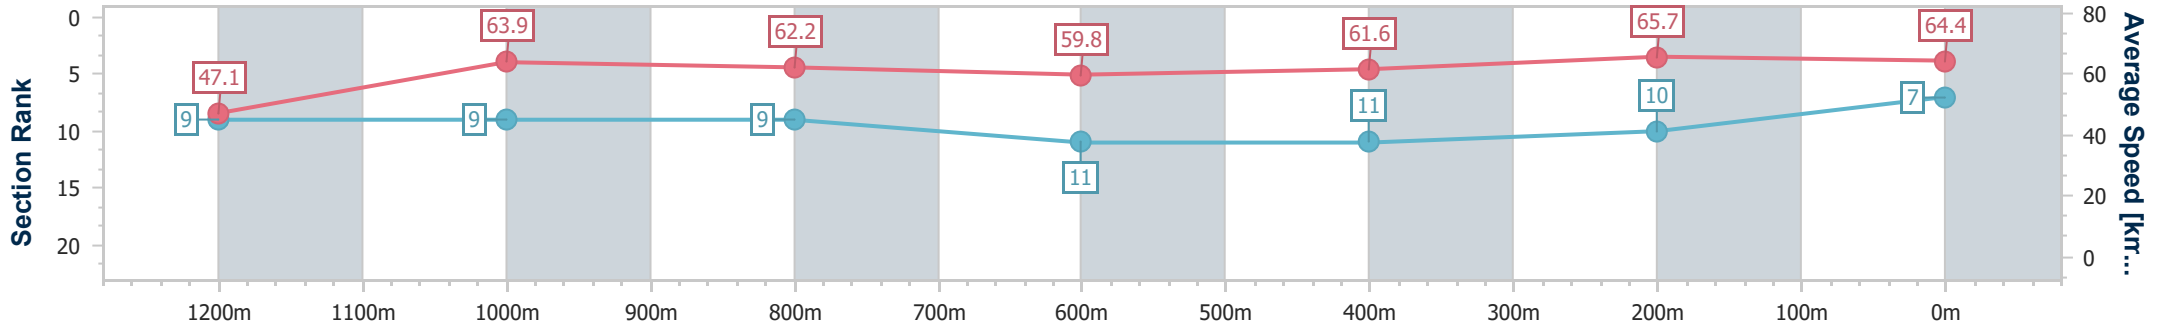

Horse/Jockey Name	Rathlin
Final Rank	7
Fastest Section Time (Section)	0:10.93 (400m)
Top Speed [km/h] (Section)	67.5 (400m)
Race State	Finished

Doomben QLD Professional
Race 6: GALLOPERS SPORTS CLUB BENCHMARK 90
Handicap - 1350m
22 April 2023 - 14:33

BRISBANE
RACING CLUB

Track Rating: Good 4, Weather: Fine, Rail Position: +3m Entire

Section	Overall	1200m	1000m	800m	600m	400m	200m
Section Times	1:20.23 [7] (0:11.49)	1:08.74 [9] (0:11.27)	0:57.47 [9] (0:11.59)	0:45.88 [9] (0:12.09)	0:33.79 [11] (0:11.68)	0:22.11 [11] (0:10.93)	0:11.18 [10] (0:11.18)
Average Speed [km/h]	47.1	63.9	62.2	59.8	61.6	65.7	64.4
Top Speed [km/h]	60.8	65.0	63.8	62.1	62.5	67.5	67.1
Avg. Dist. to Rail [m]	6.0	1.3	0.7	1.1	0.4	0.8	2.9
Avg. Stride Freq. [Hz]	2.2	2.4	2.4	2.3	2.3	2.4	2.4
Avg. Stride Length [m]	6.0	7.4	7.4	7.0	7.4	7.5	7.5

- [ ] Ranking at each section and finish
- -.-.- No data available at this section
- NA No data available