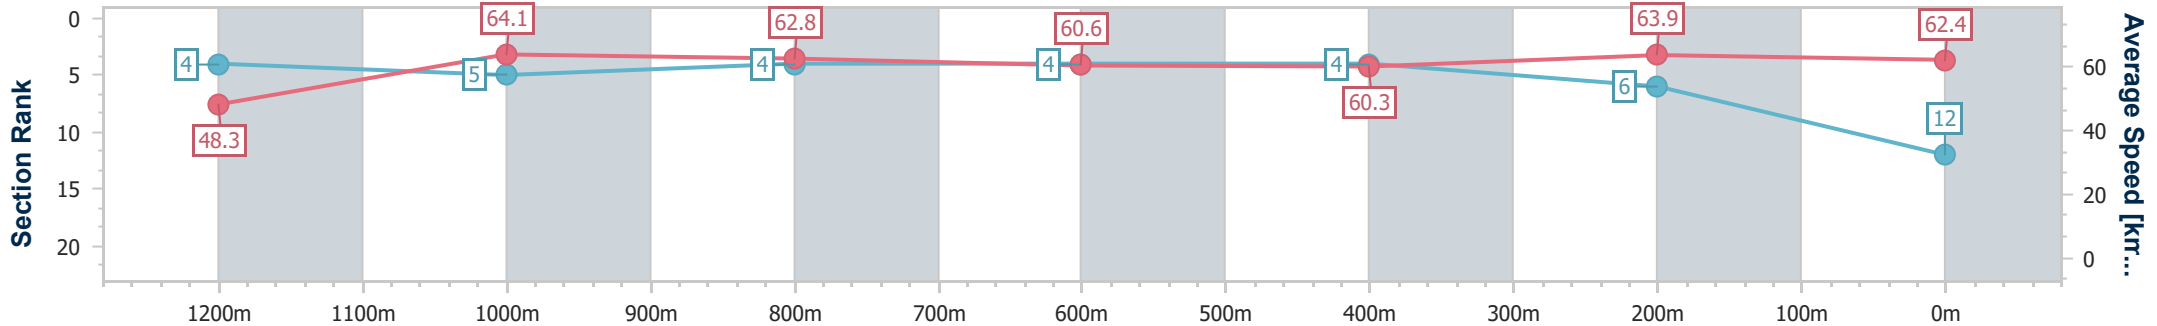

Horse/Jockey Name	Stardome
Final Rank	12
Fastest Section Time (Section)	0:11.18 (Overall)
Top Speed [km/h] (Section)	65.1 (1200m)
Race State	Finished

Doomben QLD Professional
Race 6: GALLOPERS SPORTS CLUB BENCHMARK 90
Handicap - 1350m
22 April 2023 - 14:33

BRISBANE
RACING CLUB

Track Rating: Good 4, Weather: Fine, Rail Position: +3m Entire

Section	Overall	1200m	1000m	800m	600m	400m	200m
Section Times	1:20.41 [12] (0:11.18)	1:09.23 [4] (0:11.24)	0:57.99 [5] (0:11.42)	0:46.57 [4] (0:11.76)	0:34.81 [4] (0:11.99)	0:22.82 [4] (0:11.29)	0:11.53 [6] (0:11.53)
Average Speed [km/h]	48.3	64.1	62.8	60.6	60.3	63.9	62.4
Top Speed [km/h]	64.1	65.1	64.7	61.9	61.7	64.8	64.2
Avg. Dist. to Rail [m]	1.5	0.4	1.2	1.6	0.8	1.0	1.6
Avg. Stride Freq. [Hz]	2.3	2.4	2.4	2.3	2.3	2.4	2.4
Avg. Stride Length [m]	5.7	7.5	7.4	7.2	7.0	7.3	7.3

- [ ] Ranking at each section and finish
- -.-.- No data available at this section
- NA No data available