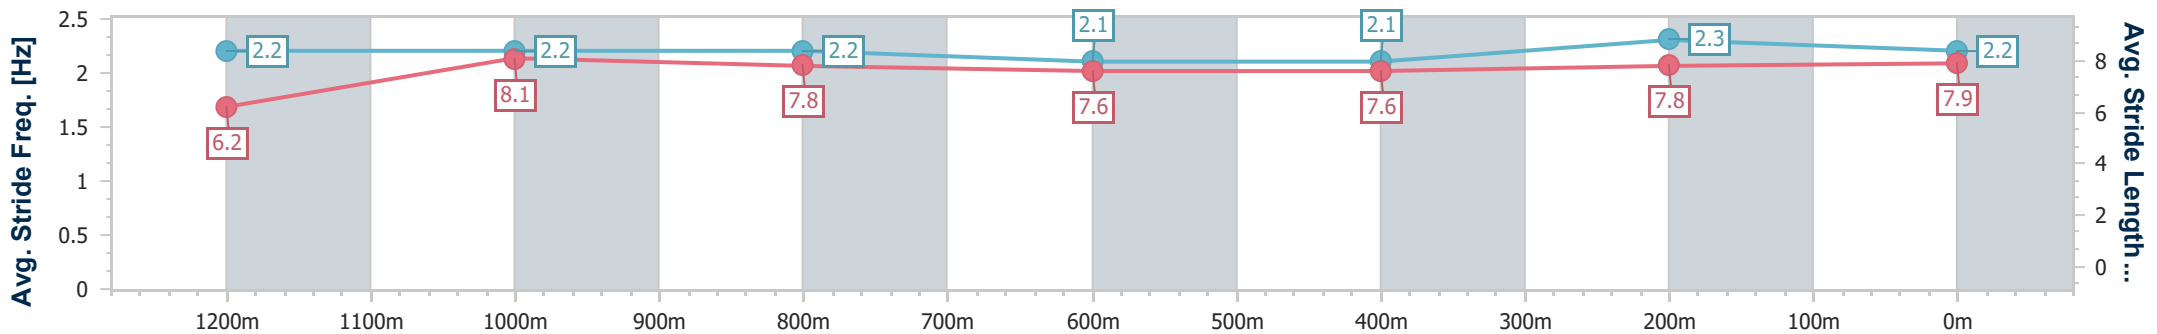

Horse/Jockey Name	Mississippi Prince
Final Rank	6
Fastest Section Time (Section)	0:10.92 (Overall)
Top Speed [km/h] (Section)	67.0 (1200m)
Race State	Finished

Doomben QLD Professional
Race 6: GALLOPERS SPORTS CLUB BENCHMARK 90
Handicap - 1350m
22 April 2023 - 14:33

BRISBANE
RACING CLUB

Track Rating: Good 4, Weather: Fine, Rail Position: +3m Entire

Section	Overall	1200m	1000m	800m	600m	400m	200m
Section Times	1:20.06 [6] (0:10.92)	1:09.14 [2] (0:10.96)	0:58.18 [2] (0:11.51)	0:46.67 [2] (0:11.91)	0:34.76 [1] (0:11.97)	0:22.79 [1] (0:11.31)	0:11.48 [2] (0:11.48)
Average Speed [km/h]	49.6	65.8	62.4	60.3	60.1	63.7	62.7
Top Speed [km/h]	65.8	67.0	64.6	61.5	60.9	65.5	64.8
Avg. Dist. to Rail [m]	7.8	1.3	0.3	0.6	0.3	0.4	0.7
Avg. Stride Freq. [Hz]	2.2	2.2	2.2	2.1	2.1	2.3	2.2
Avg. Stride Length [m]	6.2	8.1	7.8	7.6	7.6	7.8	7.9

- [ ] Ranking at each section and finish
- -.-.- No data available at this section
- NA No data available