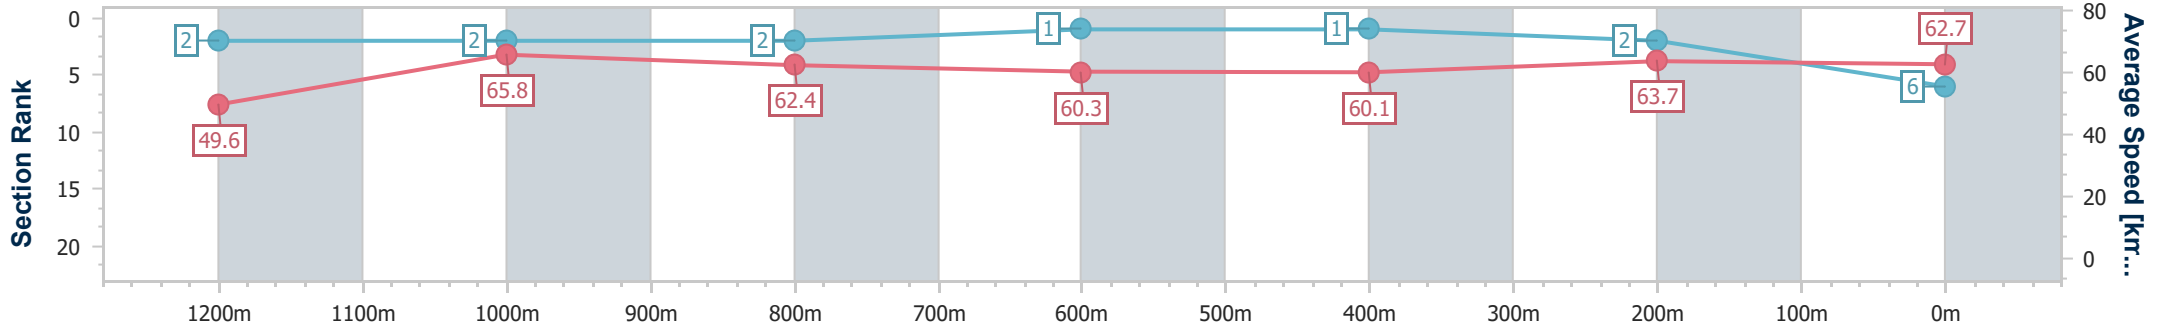

Horse/Jockey Name	Mississippi Prince
Final Rank	6
Fastest Section Time (Section)	0:10.92 (Overall)
Top Speed [km/h] (Section)	67.0 (1200m)
Race State	Finished

Doomben QLD Professional
Race 6: GALLOPERS SPORTS CLUB BENCHMARK 90
Handicap - 1350m
22 April 2023 - 14:33

BRISBANE
RACING CLUB

Track Rating: Good 4, Weather: Fine, Rail Position: +3m Entire

Section	Overall	1200m	1000m	800m	600m	400m	200m
Section Times	1:20.06 [6] (0:10.92)	1:09.14 [2] (0:10.96)	0:58.18 [2] (0:11.51)	0:46.67 [2] (0:11.91)	0:34.76 [1] (0:11.97)	0:22.79 [1] (0:11.31)	0:11.48 [2] (0:11.48)
Average Speed [km/h]	49.6	65.8	62.4	60.3	60.1	63.7	62.7
Top Speed [km/h]	65.8	67.0	64.6	61.5	60.9	65.5	64.8
Avg. Dist. to Rail [m]	7.8	1.3	0.3	0.6	0.3	0.4	0.7
Avg. Stride Freq. [Hz]	2.2	2.2	2.2	2.1	2.1	2.3	2.2
Avg. Stride Length [m]	6.2	8.1	7.8	7.6	7.6	7.8	7.9

- [ ] Ranking at each section and finish
- -.-.- No data available at this section
- NA No data available