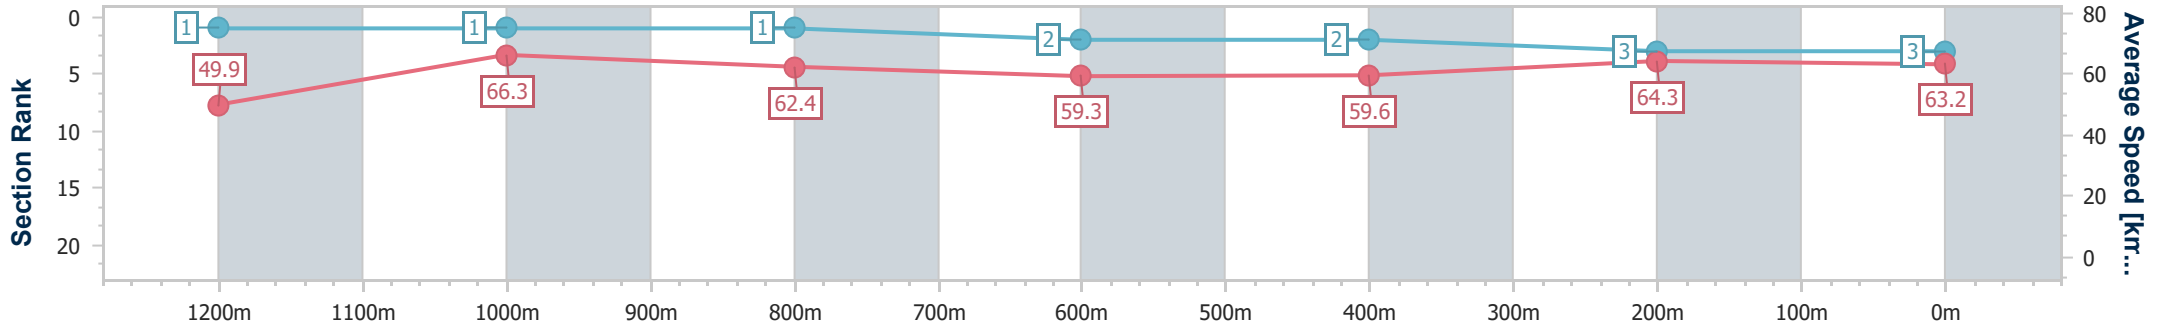

Horse/Jockey Name	Argyle Pink
Final Rank	3
Fastest Section Time (Section)	0:10.83 (Overall)
Top Speed [km/h] (Section)	67.4 (1200m)
Race State	Finished

Doomben QLD Professional
Race 6: GALLOPERS SPORTS CLUB BENCHMARK 90
Handicap - 1350m
22 April 2023 - 14:33

BRISBANE
RACING CLUB

Track Rating: Good 4, Weather: Fine, Rail Position: +3m Entire

Section	Overall	1200m	1000m	800m	600m	400m	200m
Section Times	1:19.97 [3] (0:10.83)	1:09.14 [1] (0:10.87)	0:58.27 [1] (0:11.48)	0:46.79 [1] (0:12.17)	0:34.62 [2] (0:12.08)	0:22.54 [2] (0:11.15)	0:11.39 [3] (0:11.39)
Average Speed [km/h]	49.9	66.3	62.4	59.3	59.6	64.3	63.2
Top Speed [km/h]	65.4	67.4	66.6	60.4	62.6	66.0	65.8
Avg. Dist. to Rail [m]	2.4	0.3	1.7	1.2	1.3	2.1	0.8
Avg. Stride Freq. [Hz]	2.3	2.5	2.4	2.3	2.2	2.4	2.4
Avg. Stride Length [m]	6.0	7.3	7.1	7.0	7.4	7.2	7.2

- [ ] Ranking at each section and finish
- -.-.- No data available at this section
- NA No data available