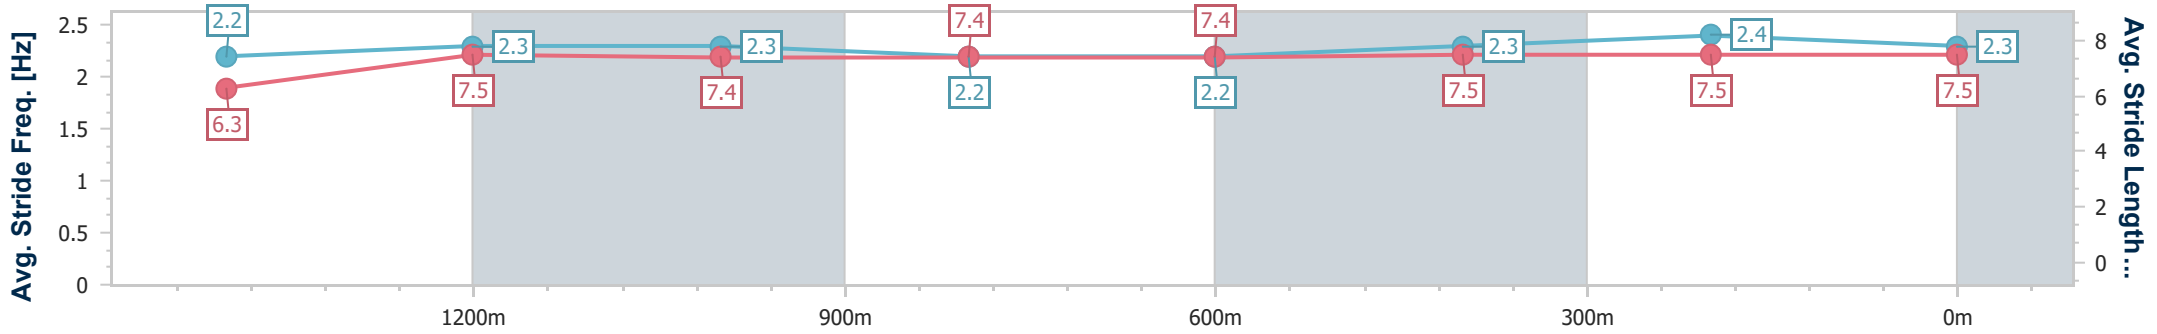

Horse/Jockey Name	Alburq
Final Rank	2
Fastest Section Time (Section)	0:11.07 (400m)
Top Speed [km/h] (Section)	66.5 (400m)
Race State	Finished

Doomben QLD Professional
Race 3: BJORN AGAIN ABBA TRIBUTE 2 JUNE Class 6 Plate - 1615m
22 April 2023 - 12:44
Track Rating: Good 4, Weather: Fine, Rail Position: +3m Entire Course

BRISBANE
RACING CLUB

Section	Overall	1400m	1200m	1000m	800m	600m	400m	200m						
Section Times	1:37.05 [2] (0:15.05)	1:22.00 [5] (0:11.61)	1:10.39 [5] (0:11.57)	0:58.82 [5] (0:12.07)	0:46.75 [5] (0:12.49)	0:34.26 [6] (0:11.71)	0:22.55 [6] (0:11.07)	0:11.48 [3] (0:11.48)						
Average Speed [km/h]	51.4	62.1	62.2	59.9	58.1	61.8	65.2	62.8						
Top Speed [km/h]	62.6	63.9	63.8	61.3	59.4	64.9	66.5	66.1						
Avg. Dist. to Rail [m]	0.8	0.3	1.6	1.5	1.5	1.3	1.4	1.3						
Avg. Stride Freq. [Hz]	2.2	2.3	2.3	2.2	2.2	2.3	2.4	2.3						
Avg. Stride Length [m]	6.3	7.5	7.4	7.4	7.4	7.5	7.5	7.5						

- [ ] Ranking at each section and finish
- -.-.- No data available at this section
- NA No data available