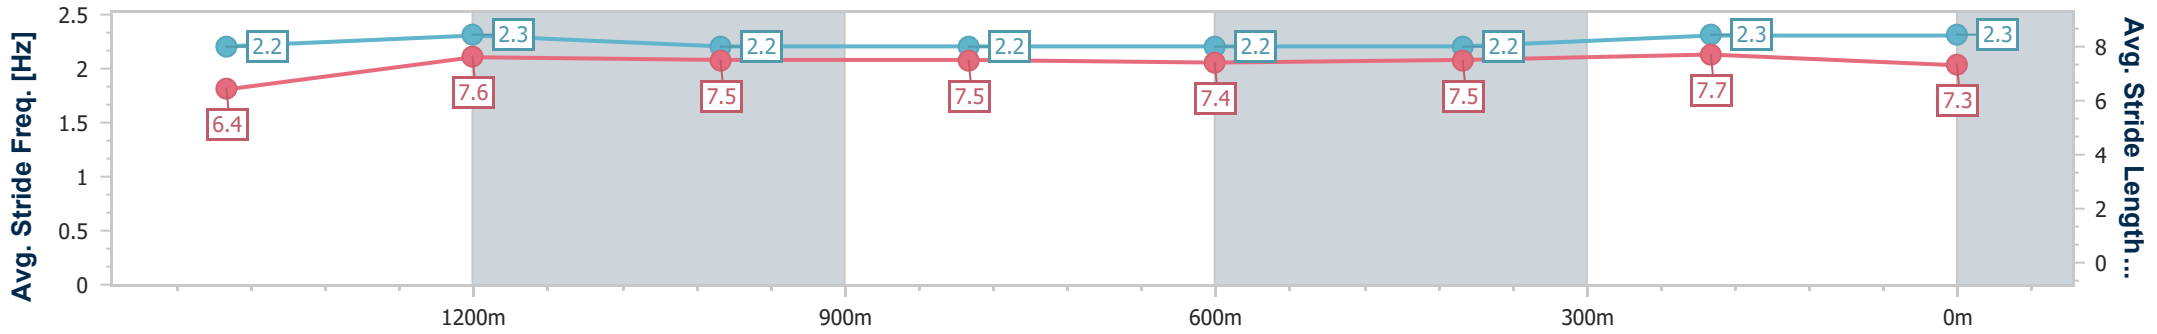

Horse/Jockey Name	Rousseau
Final Rank	6
Fastest Section Time (Section)	0:11.22 (400m)
Top Speed [km/h] (Section)	65.3 (400m)
Race State	Finished

Doomben QLD Professional
Race 3: BJORN AGAIN ABBA TRIBUTE 2 JUNE Class 6 Plate - 1615m
22 April 2023 - 12:44
Track Rating: Good 4, Weather: Fine, Rail Position: +3m Entire Course

BRISBANE
RACING CLUB

Section	Overall	1400m	1200m	1000m	800m	600m	400m	200m						
Section Times	1:37.41 [6] (0:15.25)	1:22.16 [7] (0:11.53)	1:10.63 [6] (0:11.63)	0:59.00 [6] (0:11.89)	0:47.11 [6] (0:12.46)	0:34.65 [5] (0:11.72)	0:22.93 [5] (0:11.22)	0:11.71 [7] (0:11.71)						
Average Speed [km/h]	50.7	62.3	61.9	60.4	57.7	61.0	64.0	61.6						
Top Speed [km/h]	65.2	64.6	64.3	62.1	58.5	63.5	65.3	65.0						
Avg. Dist. to Rail [m]	1.4	0.6	0.8	0.3	0.7	0.7	0.8	0.7						
Avg. Stride Freq. [Hz]	2.2	2.3	2.2	2.2	2.2	2.2	2.3	2.3						
Avg. Stride Length [m]	6.4	7.6	7.5	7.5	7.4	7.5	7.7	7.3						

- [ ] Ranking at each section and finish
- -.-.- No data available at this section
- NA No data available