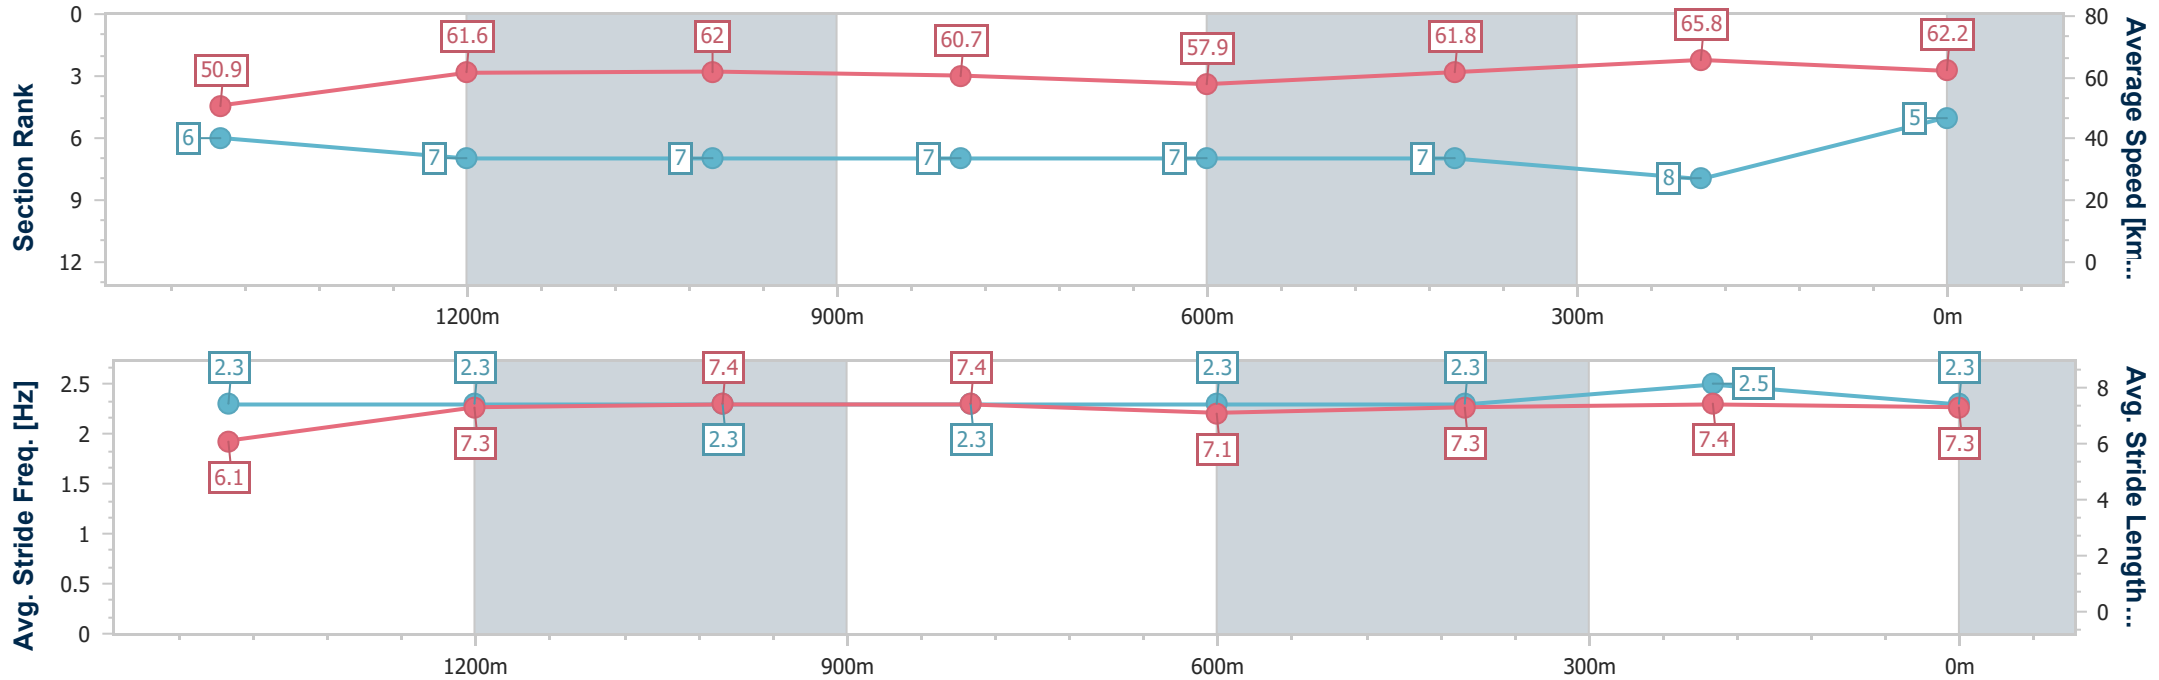

Horse/Jockey Name	Count The Coin
Final Rank	5
Fastest Section Time (Section)	0:10.99 (400m)
Top Speed [km/h] (Section)	67.3 (400m)
Race State	Finished

Doomben QLD Professional
Race 3: BJORN AGAIN ABBA TRIBUTE 2 JUNE Class 6 Plate - 1615m
22 April 2023 - 12:44
Track Rating: Good 4, Weather: Fine, Rail Position: +3m Entire Course

BRISBANE
RACING CLUB

Section	Overall	1400m	1200m	1000m	800m	600m	400m	200m						
Section Times	1:37.31 [5] (0:15.23)	1:22.08 [6] (0:11.75)	1:10.33 [7] (0:11.62)	0:58.71 [7] (0:11.90)	0:46.81 [7] (0:12.54)	0:34.27 [7] (0:11.70)	0:22.57 [7] (0:10.99)	0:11.58 [8] (0:11.58)						
Average Speed [km/h]	50.9	61.6	62.0	60.7	57.9	61.8	65.8	62.2						
Top Speed [km/h]	63.3	63.0	62.5	61.9	58.9	64.0	67.3	65.9						
Avg. Dist. to Rail [m]	0.3	0.7	1.9	2.0	1.5	0.9	3.0	3.2						
Avg. Stride Freq. [Hz]	2.3	2.3	2.3	2.3	2.3	2.3	2.5	2.3						
Avg. Stride Length [m]	6.1	7.3	7.4	7.4	7.1	7.3	7.4	7.3						

- [ ] Ranking at each section and finish
- -.-.- No data available at this section
- NA No data available