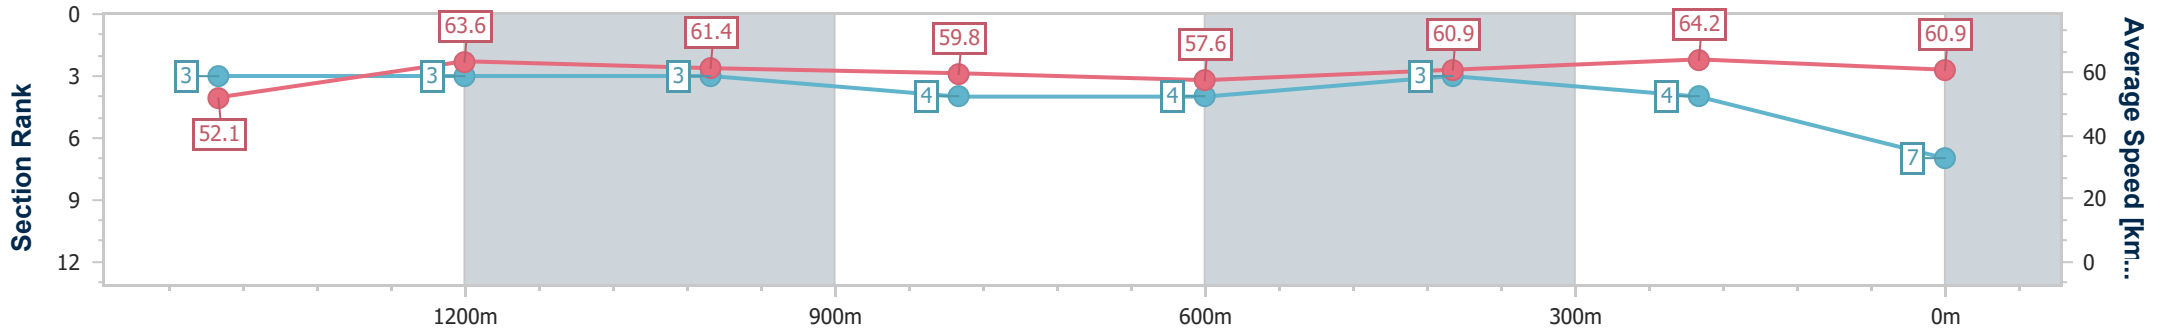

Horse/Jockey Name	Without Revenge
Final Rank	7
Fastest Section Time (Section)	0:11.24 (400m)
Top Speed [km/h] (Section)	65.2 (Overall)
Race State	Finished

Doomben QLD Professional
Race 3: BJORN AGAIN ABBA TRIBUTE 2 JUNE Class 6 Plate - 1615m
22 April 2023 - 12:44
Track Rating: Good 4, Weather: Fine, Rail Position: +3m Entire Course

BRISBANE
RACING CLUB

Section	Overall	1400m	1200m	1000m	800m	600m	400m	200m
Section Times	1:37.46 [7] (0:14.90)	1:22.56 [3] (0:11.28)	1:11.28 [3] (0:11.74)	0:59.54 [3] (0:12.06)	0:47.48 [4] (0:12.56)	0:34.92 [4] (0:11.86)	0:23.06 [3] (0:11.24)	0:11.82 [4] (0:11.82)
Average Speed [km/h]	52.1	63.6	61.4	59.8	57.6	60.9	64.2	60.9
Top Speed [km/h]	65.2	64.9	62.5	61.8	59.5	63.3	65.0	63.3
Avg. Dist. to Rail [m]	2.9	0.6	1.1	1.0	0.8	0.5	0.3	0.6
Avg. Stride Freq. [Hz]	2.3	2.3	2.2	2.2	2.2	2.3	2.4	2.3
Avg. Stride Length [m]	6.4	7.7	7.6	7.5	7.3	7.5	7.5	7.4

- [ ] Ranking at each section and finish
- -.-.- No data available at this section
- NA No data available