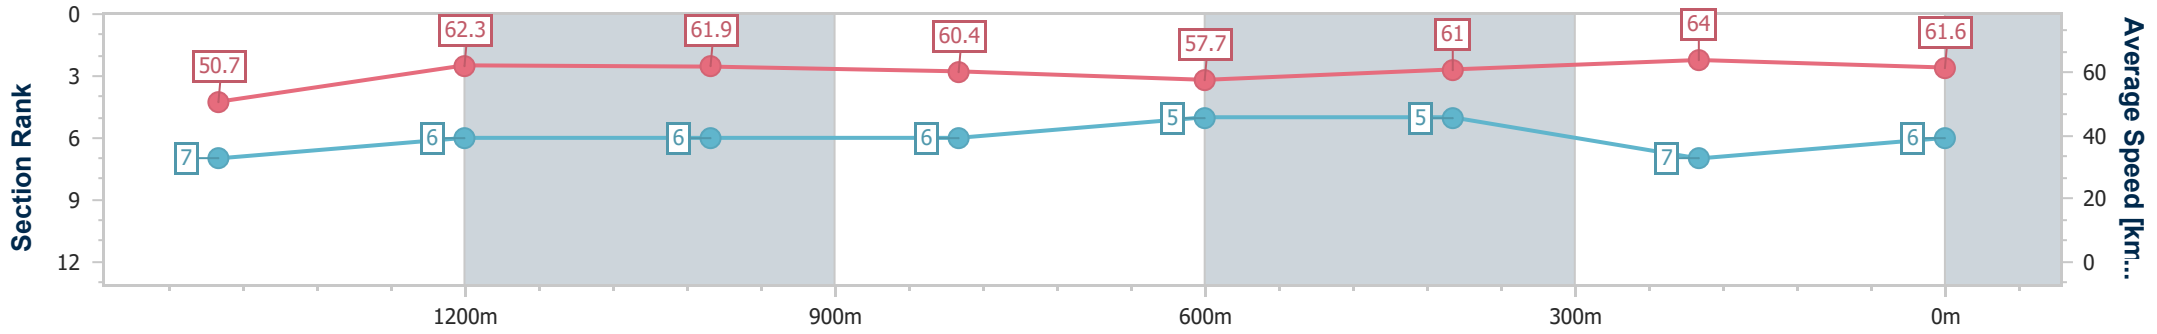

Horse/Jockey Name	Rousseau
Final Rank	6
Fastest Section Time (Section)	0:11.22 (400m)
Top Speed [km/h] (Section)	65.3 (400m)
Race State	Finished

Doomben QLD Professional
Race 3: BJORN AGAIN ABBA TRIBUTE 2 JUNE Class 6 Plate - 1615m
22 April 2023 - 12:44
Track Rating: Good 4, Weather: Fine, Rail Position: +3m Entire Course

BRISBANE
RACING CLUB

Section	Overall	1400m	1200m	1000m	800m	600m	400m	200m						
Section Times	1:37.41 [6] (0:15.25)	1:22.16 [7] (0:11.53)	1:10.63 [6] (0:11.63)	0:59.00 [6] (0:11.89)	0:47.11 [6] (0:12.46)	0:34.65 [5] (0:11.72)	0:22.93 [5] (0:11.22)	0:11.71 [7] (0:11.71)						
Average Speed [km/h]	50.7	62.3	61.9	60.4	57.7	61.0	64.0	61.6						
Top Speed [km/h]	65.2	64.6	64.3	62.1	58.5	63.5	65.3	65.0						
Avg. Dist. to Rail [m]	1.4	0.6	0.8	0.3	0.7	0.7	0.8	0.7						
Avg. Stride Freq. [Hz]	2.2	2.3	2.2	2.2	2.2	2.2	2.3	2.3						
Avg. Stride Length [m]	6.4	7.6	7.5	7.5	7.4	7.5	7.7	7.3						

- [ ] Ranking at each section and finish
- -.-.- No data available at this section
- NA No data available