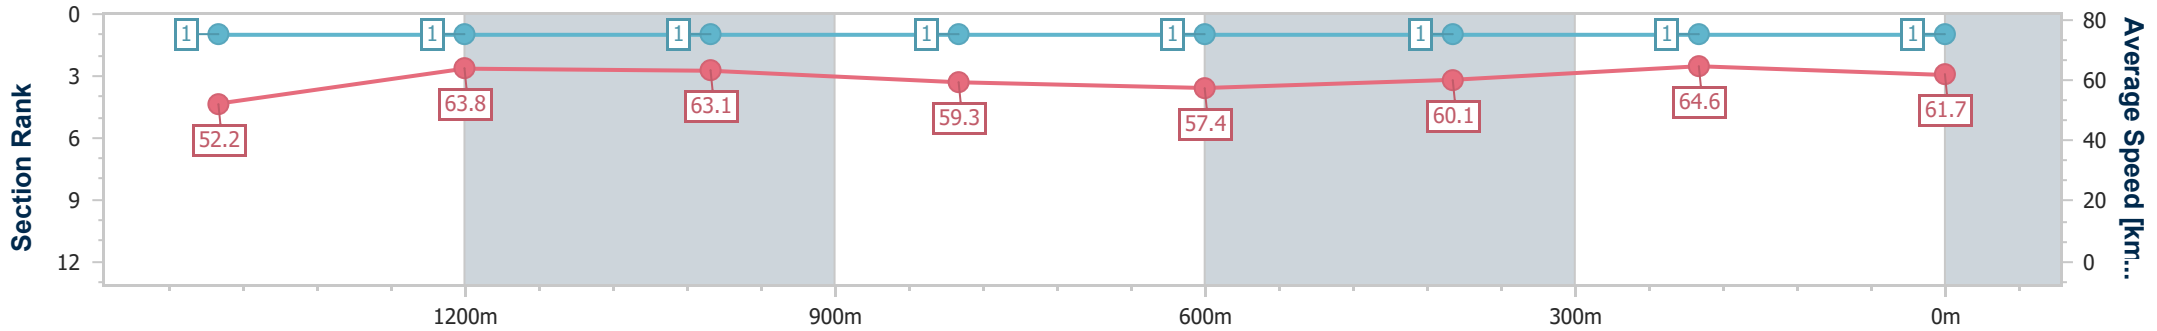

BRISBANE
RACING CLUB

Section	Overall	1400m	1200m	1000m	800m	600m	400m	200m						
Section Times	1:37.01 [1] (0:14.79)	1:22.22 [1] (0:11.32)	1:10.90 [1] (0:11.42)	0:59.48 [1] (0:12.19)	0:47.29 [1] (0:12.58)	0:34.71 [1] (0:11.94)	0:22.77 [1] (0:11.08)	0:11.69 [1] (0:11.69)						
Average Speed [km/h]	52.2	63.8	63.1	59.3	57.4	60.1	64.6	61.7						
Top Speed [km/h]	67.6	67.8	64.6	61.6	58.7	62.9	65.8	64.0						
Avg. Dist. to Rail [m]	1.8	1.2	1.8	0.8	0.9	0.8	2.4	3.1						
Avg. Stride Freq. [Hz]	2.2	2.1	2.1	2.2	2.3	2.2	2.2	2.3						
Avg. Stride Length [m]	6.4	7.6	7.5	7.5	7.8	7.7	7.6	7.5						