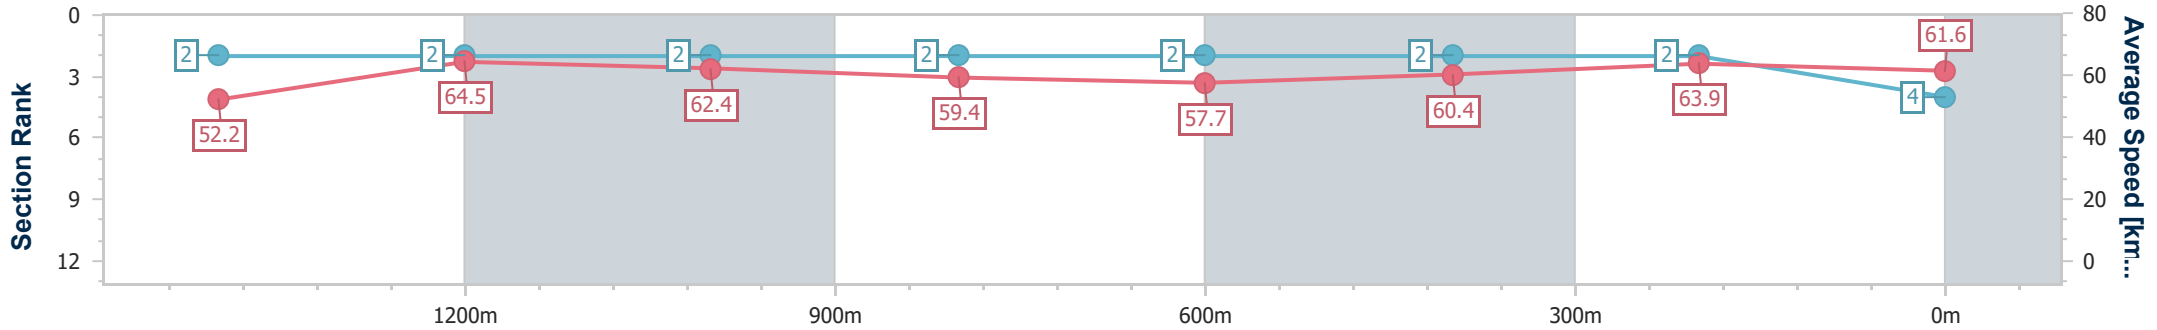

Horse/Jockey Name	Deep Sceiva
Final Rank	4
Fastest Section Time (Section)	0:11.26 (1400m)
Top Speed [km/h] (Section)	65.6 (1400m)
Race State	Finished

Doomben QLD Professional
Race 3: BJORN AGAIN ABBA TRIBUTE 2 JUNE Class 6 Plate - 1615m
22 April 2023 - 12:44
Track Rating: Good 4, Weather: Fine, Rail Position: +3m Entire Course

BRISBANE
RACING CLUB

Section	Overall	1400m	1200m	1000m	800m	600m	400m	200m						
Section Times	1:37.23 [4] (0:14.87)	1:22.36 [2] (0:11.26)	1:11.10 [2] (0:11.55)	0:59.55 [2] (0:12.14)	0:47.41 [2] (0:12.54)	0:34.87 [2] (0:11.93)	0:22.94 [2] (0:11.26)	0:11.68 [2] (0:11.68)						
Average Speed [km/h]	52.2	64.5	62.4	59.4	57.7	60.4	63.9	61.6						
Top Speed [km/h]	65.4	65.6	63.6	61.8	59.2	62.6	64.5	64.2						
Avg. Dist. to Rail [m]	5.0	1.4	1.7	1.2	0.8	0.4	0.9	0.8						
Avg. Stride Freq. [Hz]	2.2	2.3	2.3	2.2	2.2	2.2	2.3	2.3						
Avg. Stride Length [m]	6.6	7.6	7.5	7.2	7.0	7.2	7.6	7.4						

- [ ] Ranking at each section and finish
- -.-.- No data available at this section
- NA No data available