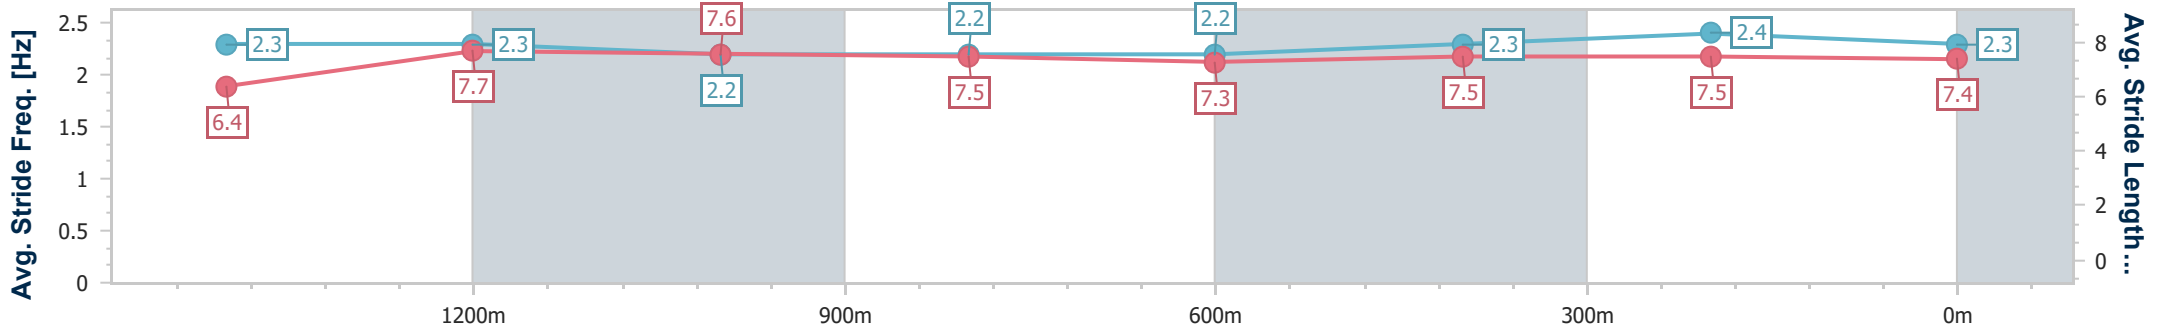

Horse/Jockey Name	Without Revenge
Final Rank	7
Fastest Section Time (Section)	0:11.24 (400m)
Top Speed [km/h] (Section)	65.2 (Overall)
Race State	Finished

Doomben QLD Professional
Race 3: BJORN AGAIN ABBA TRIBUTE 2 JUNE Class 6 Plate - 1615m
22 April 2023 - 12:44
Track Rating: Good 4, Weather: Fine, Rail Position: +3m Entire Course

BRISBANE
RACING CLUB

Section	Overall	1400m	1200m	1000m	800m	600m	400m	200m
Section Times	1:37.46 [7] (0:14.90)	1:22.56 [3] (0:11.28)	1:11.28 [3] (0:11.74)	0:59.54 [3] (0:12.06)	0:47.48 [4] (0:12.56)	0:34.92 [4] (0:11.86)	0:23.06 [3] (0:11.24)	0:11.82 [4] (0:11.82)
Average Speed [km/h]	52.1	63.6	61.4	59.8	57.6	60.9	64.2	60.9
Top Speed [km/h]	65.2	64.9	62.5	61.8	59.5	63.3	65.0	63.3
Avg. Dist. to Rail [m]	2.9	0.6	1.1	1.0	0.8	0.5	0.3	0.6
Avg. Stride Freq. [Hz]	2.3	2.3	2.2	2.2	2.2	2.3	2.4	2.3
Avg. Stride Length [m]	6.4	7.7	7.6	7.5	7.3	7.5	7.5	7.4

- [ ] Ranking at each section and finish
- -.-.- No data available at this section
- NA No data available