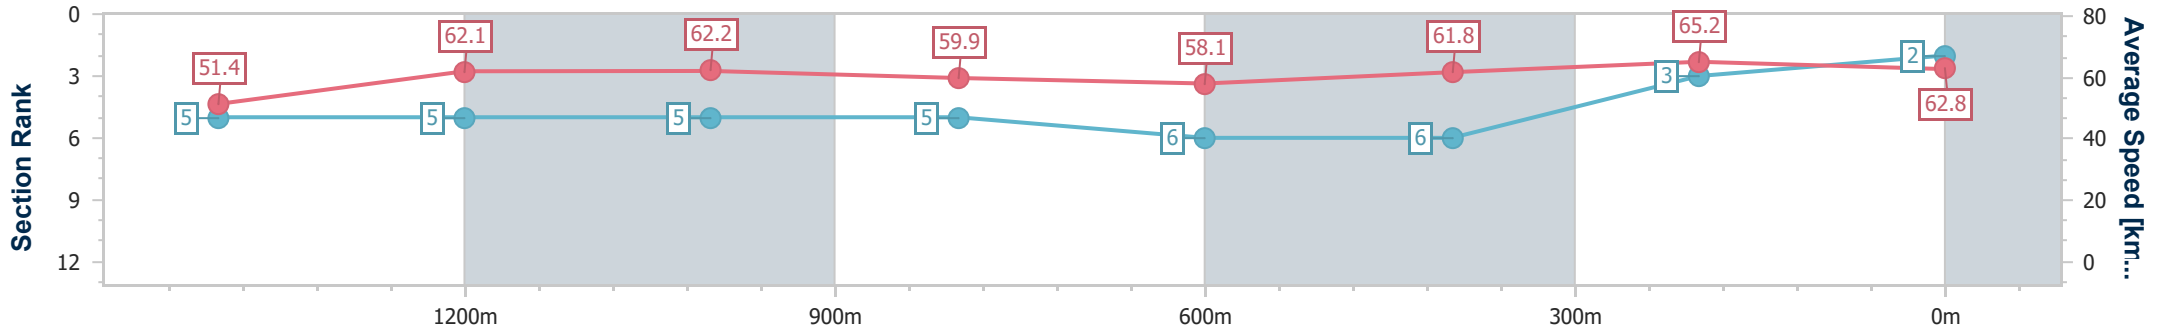

Horse/Jockey Name	Alburq
Final Rank	2
Fastest Section Time (Section)	0:11.07 (400m)
Top Speed [km/h] (Section)	66.5 (400m)
Race State	Finished

Doomben QLD Professional
Race 3: BJORN AGAIN ABBA TRIBUTE 2 JUNE Class 6 Plate - 1615m
22 April 2023 - 12:44
Track Rating: Good 4, Weather: Fine, Rail Position: +3m Entire Course

BRISBANE
RACING CLUB

Section	Overall	1400m	1200m	1000m	800m	600m	400m	200m						
Section Times	1:37.05 [2] (0:15.05)	1:22.00 [5] (0:11.61)	1:10.39 [5] (0:11.57)	0:58.82 [5] (0:12.07)	0:46.75 [5] (0:12.49)	0:34.26 [6] (0:11.71)	0:22.55 [6] (0:11.07)	0:11.48 [3] (0:11.48)						
Average Speed [km/h]	51.4	62.1	62.2	59.9	58.1	61.8	65.2	62.8						
Top Speed [km/h]	62.6	63.9	63.8	61.3	59.4	64.9	66.5	66.1						
Avg. Dist. to Rail [m]	0.8	0.3	1.6	1.5	1.5	1.3	1.4	1.3						
Avg. Stride Freq. [Hz]	2.2	2.3	2.3	2.2	2.2	2.3	2.4	2.3						
Avg. Stride Length [m]	6.3	7.5	7.4	7.4	7.4	7.5	7.5	7.5						

- [ ] Ranking at each section and finish
- -.-.- No data available at this section
- NA No data available