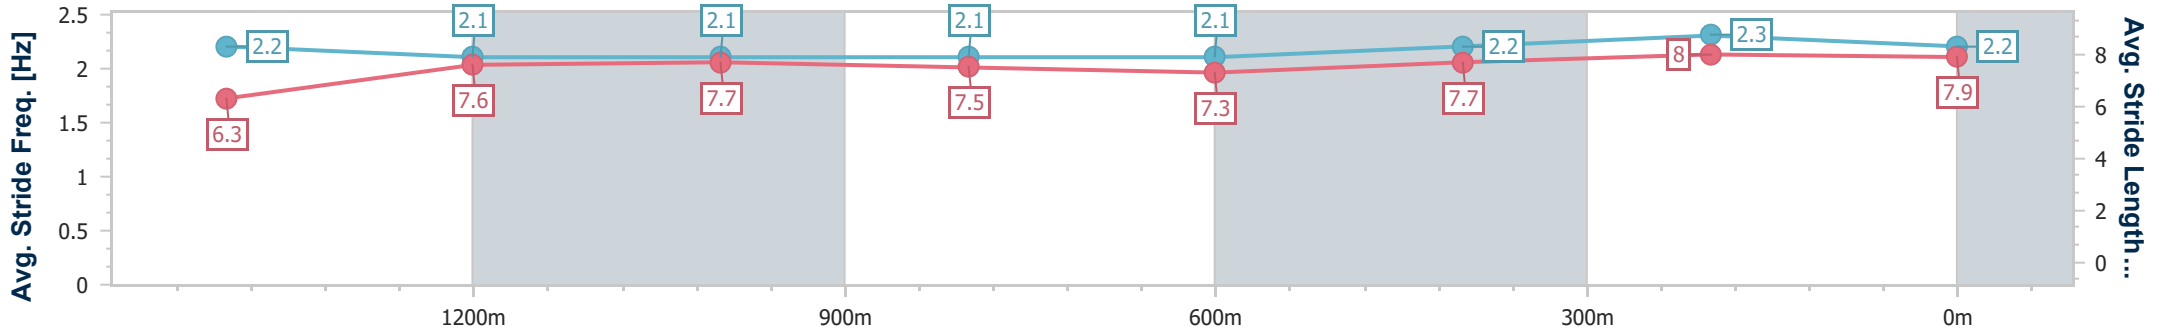

Horse/Jockey Name	Aton Of Delight
Final Rank	3
Fastest Section Time (Section)	0:10.90 (400m)
Top Speed [km/h] (Section)	67.5 (400m)
Race State	Finished

Doomben QLD Professional
Race 3: BJORN AGAIN ABBA TRIBUTE 2 JUNE Class 6 Plate - 1615m
22 April 2023 - 12:44
Track Rating: Good 4, Weather: Fine, Rail Position: +3m Entire Course

BRISBANE
RACING CLUB

Section	Overall	1400m	1200m	1000m	800m	600m	400m	200m						
Section Times	1:37.06 [3] (0:15.35)	1:21.71 [8] (0:11.89)	1:09.82 [9] (0:11.61)	0:58.21 [8] (0:11.89)	0:46.32 [9] (0:12.47)	0:33.85 [9] (0:11.56)	0:22.29 [8] (0:10.90)	0:11.39 [5] (0:11.39)						
Average Speed [km/h]	50.4	61.1	62.0	60.8	57.9	62.2	66.1	63.1						
Top Speed [km/h]	63.6	62.3	62.7	61.8	59.3	65.6	67.5	66.1						
Avg. Dist. to Rail [m]	2.8	1.0	1.7	1.5	0.7	0.2	2.0	1.9						
Avg. Stride Freq. [Hz]	2.2	2.1	2.1	2.1	2.1	2.2	2.3	2.2						
Avg. Stride Length [m]	6.3	7.6	7.7	7.5	7.3	7.7	8.0	7.9						

- [ ] Ranking at each section and finish
- -.-.- No data available at this section
- NA No data available