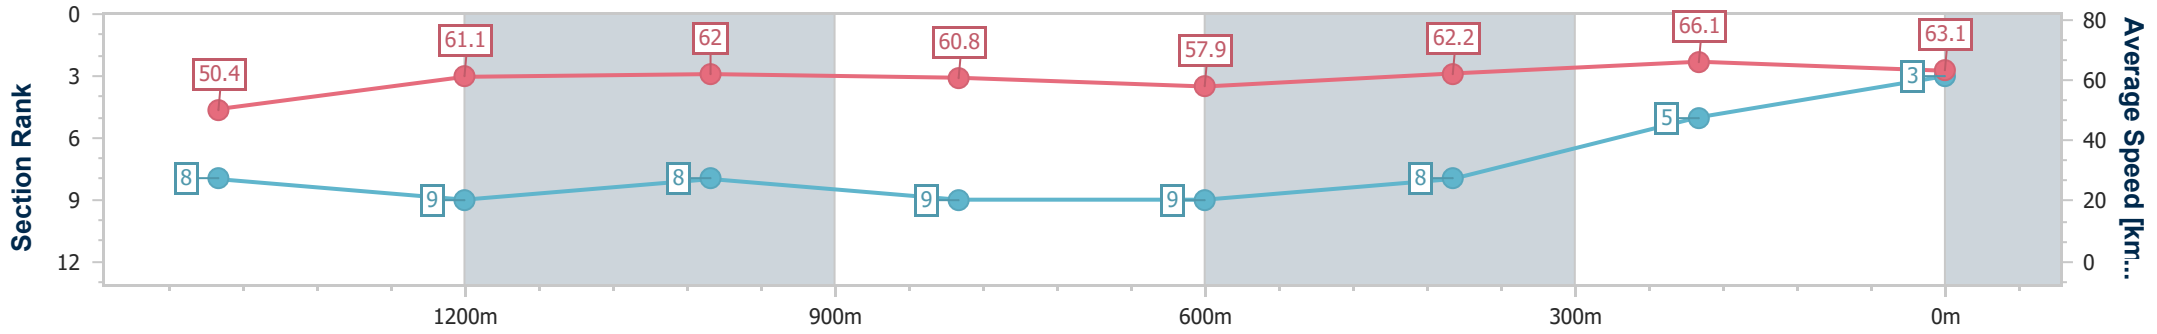

Horse/Jockey Name	Aton Of Delight
Final Rank	3
Fastest Section Time (Section)	0:10.90 (400m)
Top Speed [km/h] (Section)	67.5 (400m)
Race State	Finished

Doomben QLD Professional
Race 3: BJORN AGAIN ABBA TRIBUTE 2 JUNE Class 6 Plate - 1615m
22 April 2023 - 12:44
Track Rating: Good 4, Weather: Fine, Rail Position: +3m Entire Course

BRISBANE
RACING CLUB

Section	Overall	1400m	1200m	1000m	800m	600m	400m	200m						
Section Times	1:37.06 [3] (0:15.35)	1:21.71 [8] (0:11.89)	1:09.82 [9] (0:11.61)	0:58.21 [8] (0:11.89)	0:46.32 [9] (0:12.47)	0:33.85 [9] (0:11.56)	0:22.29 [8] (0:10.90)	0:11.39 [5] (0:11.39)						
Average Speed [km/h]	50.4	61.1	62.0	60.8	57.9	62.2	66.1	63.1						
Top Speed [km/h]	63.6	62.3	62.7	61.8	59.3	65.6	67.5	66.1						
Avg. Dist. to Rail [m]	2.8	1.0	1.7	1.5	0.7	0.2	2.0	1.9						
Avg. Stride Freq. [Hz]	2.2	2.1	2.1	2.1	2.1	2.2	2.3	2.2						
Avg. Stride Length [m]	6.3	7.6	7.7	7.5	7.3	7.7	8.0	7.9						

- [ ] Ranking at each section and finish
- -.-.- No data available at this section
- NA No data available