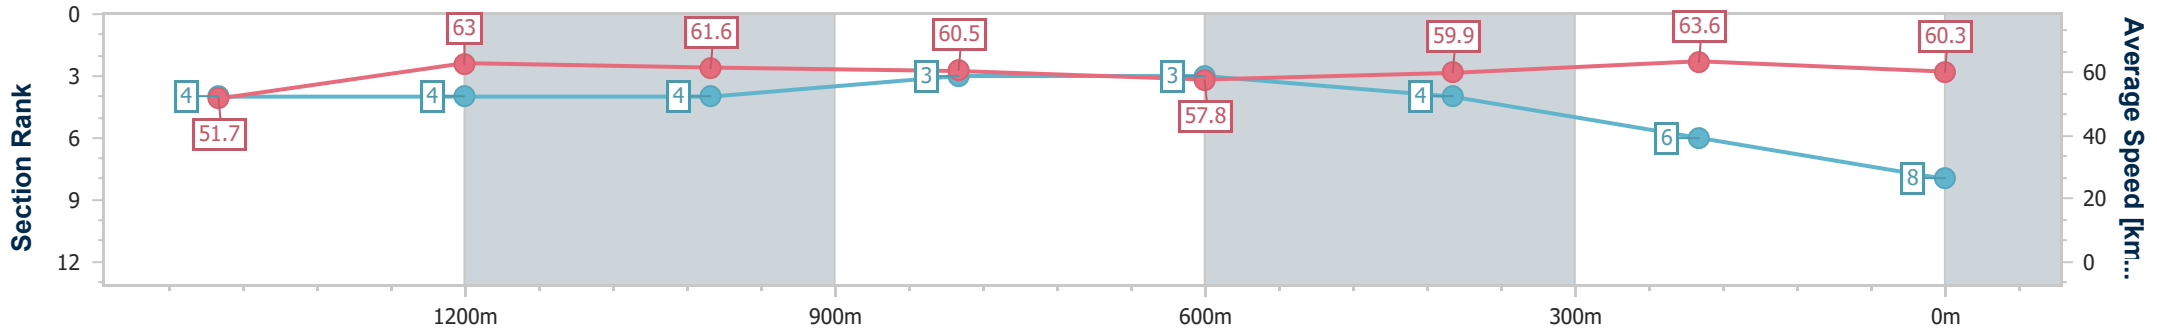

Horse/Jockey Name	Sienna's Award
Final Rank	8
Fastest Section Time (Section)	0:11.28 (400m)
Top Speed [km/h] (Section)	64.7 (1400m)
Race State	Finished

Doomben QLD Professional
Race 3: BJORN AGAIN ABBA TRIBUTE 2 JUNE Class 6 Plate - 1615m
22 April 2023 - 12:44
Track Rating: Good 4, Weather: Fine, Rail Position: +3m Entire Course

BRISBANE
RACING CLUB

Section	Overall	1400m	1200m	1000m	800m	600m	400m	200m						
Section Times	1:37.63 [8] (0:14.95)	1:22.68 [4] (0:11.40)	1:11.28 [4] (0:11.70)	0:59.58 [4] (0:11.90)	0:47.68 [3] (0:12.51)	0:35.17 [3] (0:11.95)	0:23.22 [4] (0:11.28)	0:11.94 [6] (0:11.94)						
Average Speed [km/h]	51.7	63.0	61.6	60.5	57.8	59.9	63.6	60.3						
Top Speed [km/h]	64.6	64.7	63.2	63.0	59.1	62.0	64.6	63.0						
Avg. Dist. to Rail [m]	0.6	0.5	0.5	0.7	0.5	0.8	1.5	1.7						
Avg. Stride Freq. [Hz]	2.4	2.4	2.3	2.4	2.3	2.3	2.5	2.4						
Avg. Stride Length [m]	5.9	7.3	7.3	7.2	7.0	7.1	7.2	6.9						

- [ ] Ranking at each section and finish
- -.-.- No data available at this section
- NA No data available