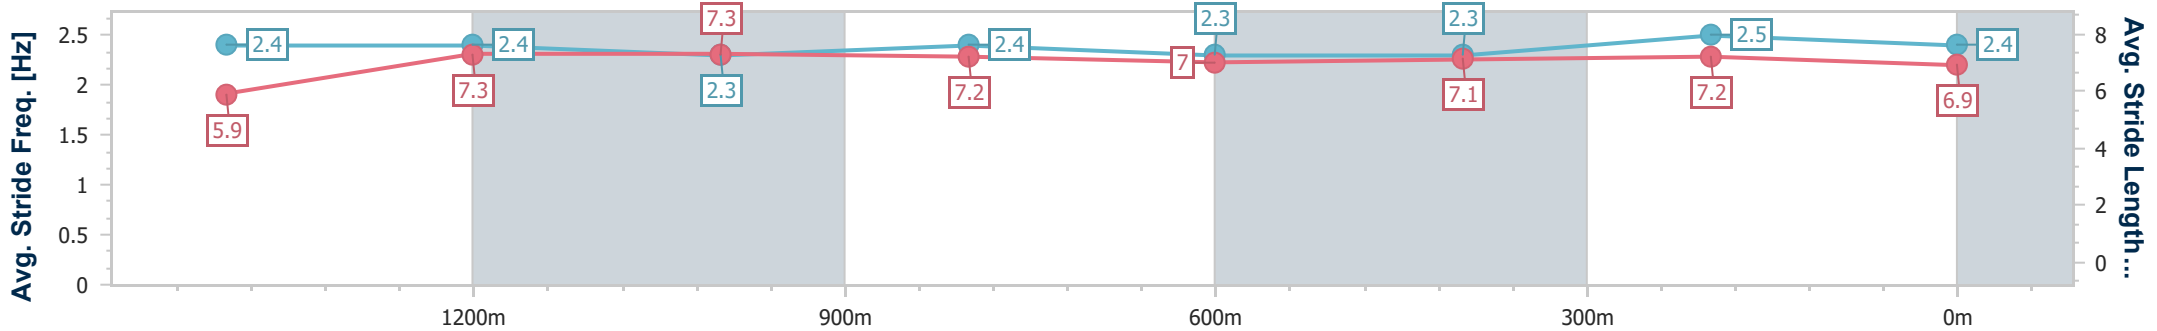

Horse/Jockey Name	Sienna's Award
Final Rank	8
Fastest Section Time (Section)	0:11.28 (400m)
Top Speed [km/h] (Section)	64.7 (1400m)
Race State	Finished

Doomben QLD Professional
Race 3: BJORN AGAIN ABBA TRIBUTE 2 JUNE Class 6 Plate - 1615m
22 April 2023 - 12:44
Track Rating: Good 4, Weather: Fine, Rail Position: +3m Entire Course

BRISBANE
RACING CLUB

Section	Overall	1400m	1200m	1000m	800m	600m	400m	200m						
Section Times	1:37.63 [8] (0:14.95)	1:22.68 [4] (0:11.40)	1:11.28 [4] (0:11.70)	0:59.58 [4] (0:11.90)	0:47.68 [3] (0:12.51)	0:35.17 [3] (0:11.95)	0:23.22 [4] (0:11.28)	0:11.94 [6] (0:11.94)						
Average Speed [km/h]	51.7	63.0	61.6	60.5	57.8	59.9	63.6	60.3						
Top Speed [km/h]	64.6	64.7	63.2	63.0	59.1	62.0	64.6	63.0						
Avg. Dist. to Rail [m]	0.6	0.5	0.5	0.7	0.5	0.8	1.5	1.7						
Avg. Stride Freq. [Hz]	2.4	2.4	2.3	2.4	2.3	2.3	2.5	2.4						
Avg. Stride Length [m]	5.9	7.3	7.3	7.2	7.0	7.1	7.2	6.9						

- [ ] Ranking at each section and finish
- -.-.- No data available at this section
- NA No data available