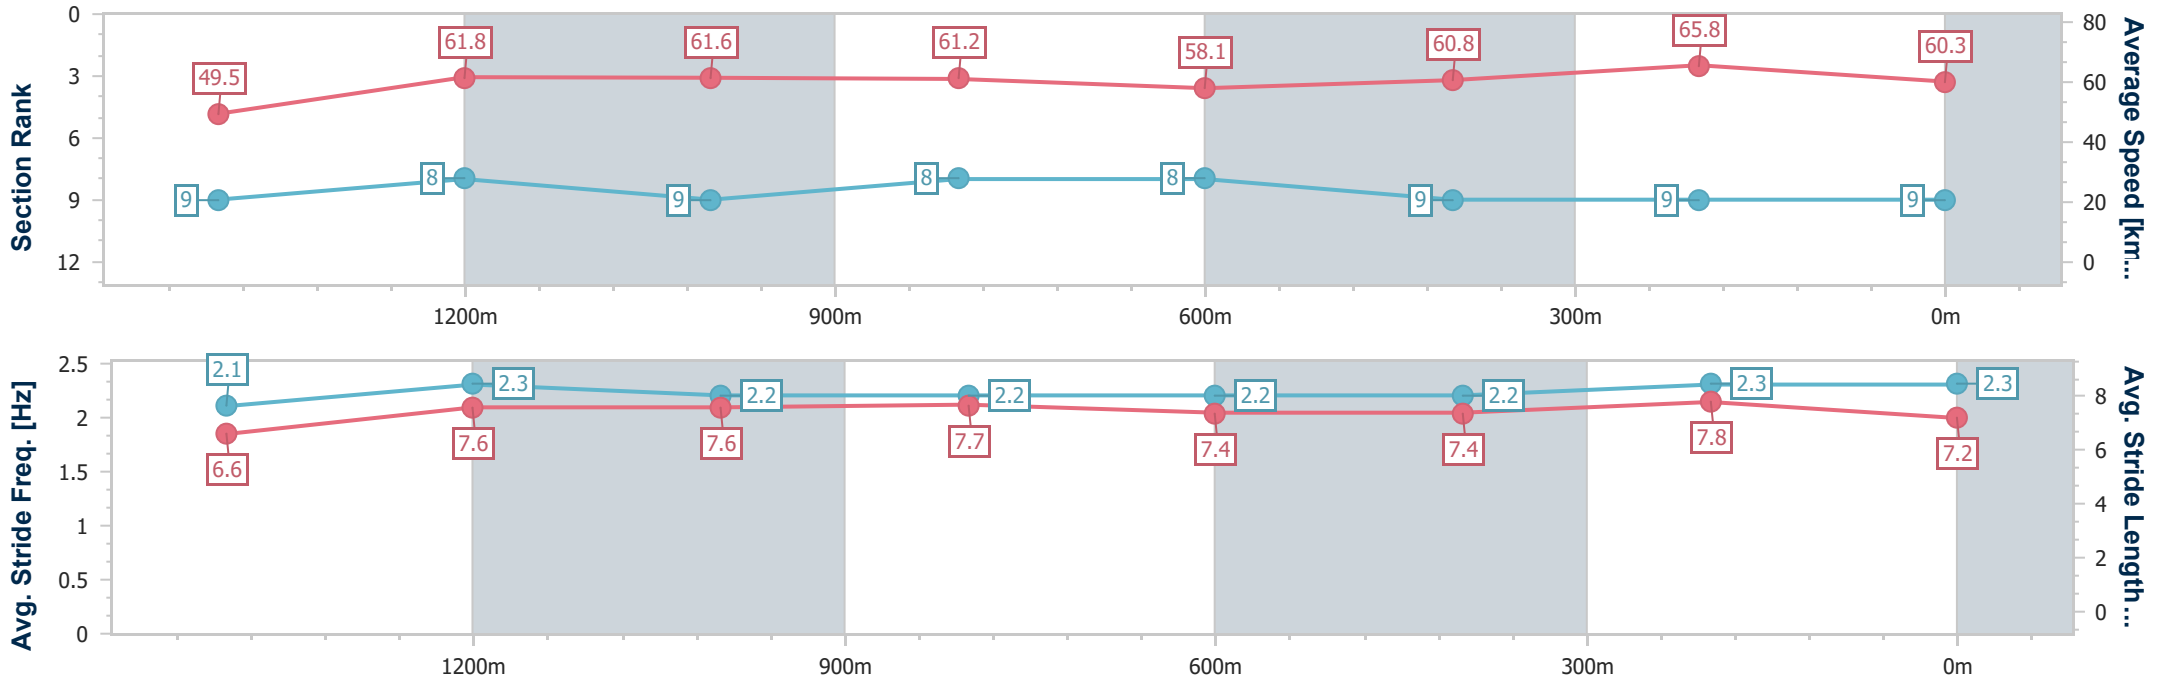

Horse/Jockey Name	A Big Chance
Final Rank	9
Fastest Section Time (Section)	0:10.94 (400m)
Top Speed [km/h] (Section)	68.5 (400m)
Race State	Finished

Doomben QLD Professional
Race 3: BJORN AGAIN ABBA TRIBUTE 2 JUNE Class 6 Plate - 1615m
22 April 2023 - 12:44
Track Rating: Good 4, Weather: Fine, Rail Position: +3m Entire Course

BRISBANE
RACING CLUB

Section	Overall	1400m	1200m	1000m	800m	600m	400m	200m						
Section Times	1:37.70 [9] (0:15.59)	1:22.11 [9] (0:11.59)	1:10.52 [8] (0:11.68)	0:58.84 [9] (0:11.79)	0:47.05 [8] (0:12.41)	0:34.64 [8] (0:11.76)	0:22.88 [9] (0:10.94)	0:11.94 [9] (0:11.94)						
Average Speed [km/h]	49.5	61.8	61.6	61.2	58.1	60.8	65.8	60.3						
Top Speed [km/h]	63.6	64.2	62.3	62.1	59.6	64.5	68.5	65.1						
Avg. Dist. to Rail [m]	1.7	0.9	0.5	0.6	0.2	0.9	1.2	3.7						
Avg. Stride Freq. [Hz]	2.1	2.3	2.2	2.2	2.2	2.2	2.3	2.3						
Avg. Stride Length [m]	6.6	7.6	7.6	7.7	7.4	7.4	7.8	7.2						

- [ ] Ranking at each section and finish
- -.-.- No data available at this section
- NA No data available