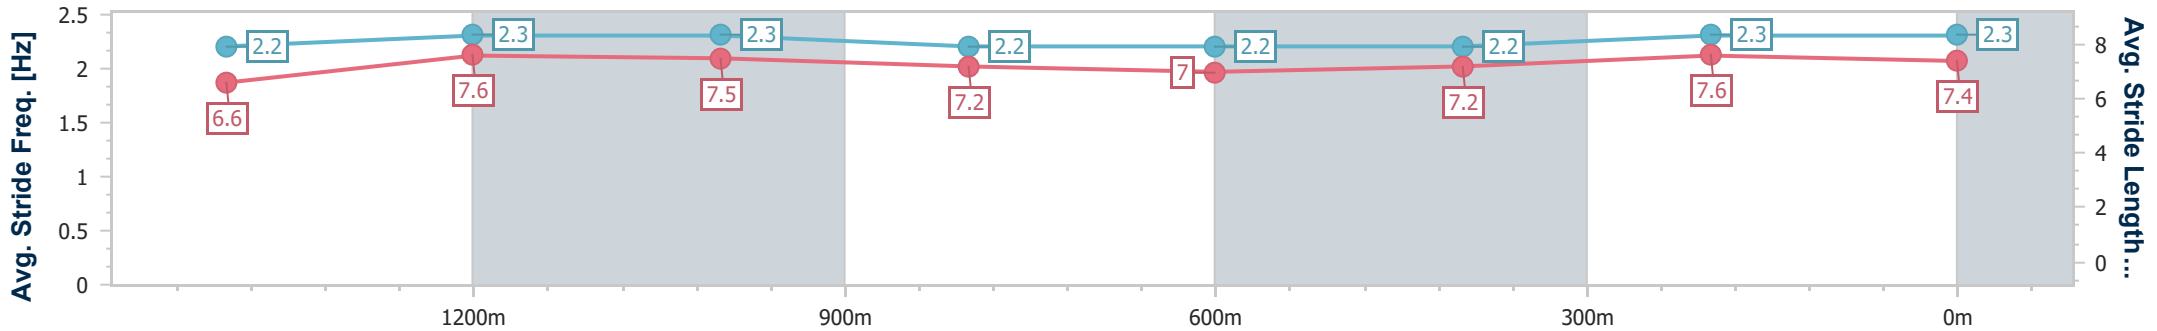

Horse/Jockey Name	Deep Sceiva
Final Rank	4
Fastest Section Time (Section)	0:11.26 (1400m)
Top Speed [km/h] (Section)	65.6 (1400m)
Race State	Finished

Doomben QLD Professional
Race 3: BJORN AGAIN ABBA TRIBUTE 2 JUNE Class 6 Plate - 1615m
22 April 2023 - 12:44
Track Rating: Good 4, Weather: Fine, Rail Position: +3m Entire Course

BRISBANE
RACING CLUB

Section	Overall	1400m	1200m	1000m	800m	600m	400m	200m						
Section Times	1:37.23 [4] (0:14.87)	1:22.36 [2] (0:11.26)	1:11.10 [2] (0:11.55)	0:59.55 [2] (0:12.14)	0:47.41 [2] (0:12.54)	0:34.87 [2] (0:11.93)	0:22.94 [2] (0:11.26)	0:11.68 [2] (0:11.68)						
Average Speed [km/h]	52.2	64.5	62.4	59.4	57.7	60.4	63.9	61.6						
Top Speed [km/h]	65.4	65.6	63.6	61.8	59.2	62.6	64.5	64.2						
Avg. Dist. to Rail [m]	5.0	1.4	1.7	1.2	0.8	0.4	0.9	0.8						
Avg. Stride Freq. [Hz]	2.2	2.3	2.3	2.2	2.2	2.2	2.3	2.3						
Avg. Stride Length [m]	6.6	7.6	7.5	7.2	7.0	7.2	7.6	7.4						

- [ ] Ranking at each section and finish
- -.-.- No data available at this section
- NA No data available