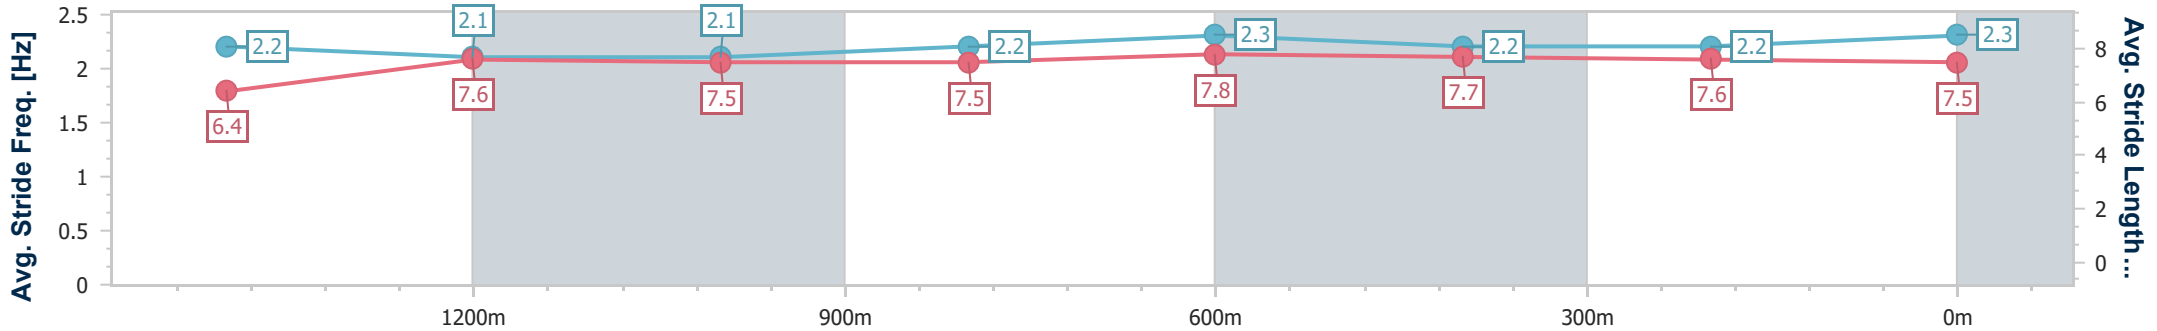

BRISBANE
RACING CLUB

Section	Overall	1400m	1200m	1000m	800m	600m	400m	200m						
Section Times	1:37.01 [1] (0:14.79)	1:22.22 [1] (0:11.32)	1:10.90 [1] (0:11.42)	0:59.48 [1] (0:12.19)	0:47.29 [1] (0:12.58)	0:34.71 [1] (0:11.94)	0:22.77 [1] (0:11.08)	0:11.69 [1] (0:11.69)						
Average Speed [km/h]	52.2	63.8	63.1	59.3	57.4	60.1	64.6	61.7						
Top Speed [km/h]	67.6	67.8	64.6	61.6	58.7	62.9	65.8	64.0						
Avg. Dist. to Rail [m]	1.8	1.2	1.8	0.8	0.9	0.8	2.4	3.1						
Avg. Stride Freq. [Hz]	2.2	2.1	2.1	2.2	2.3	2.2	2.2	2.3						
Avg. Stride Length [m]	6.4	7.6	7.5	7.5	7.8	7.7	7.6	7.5						