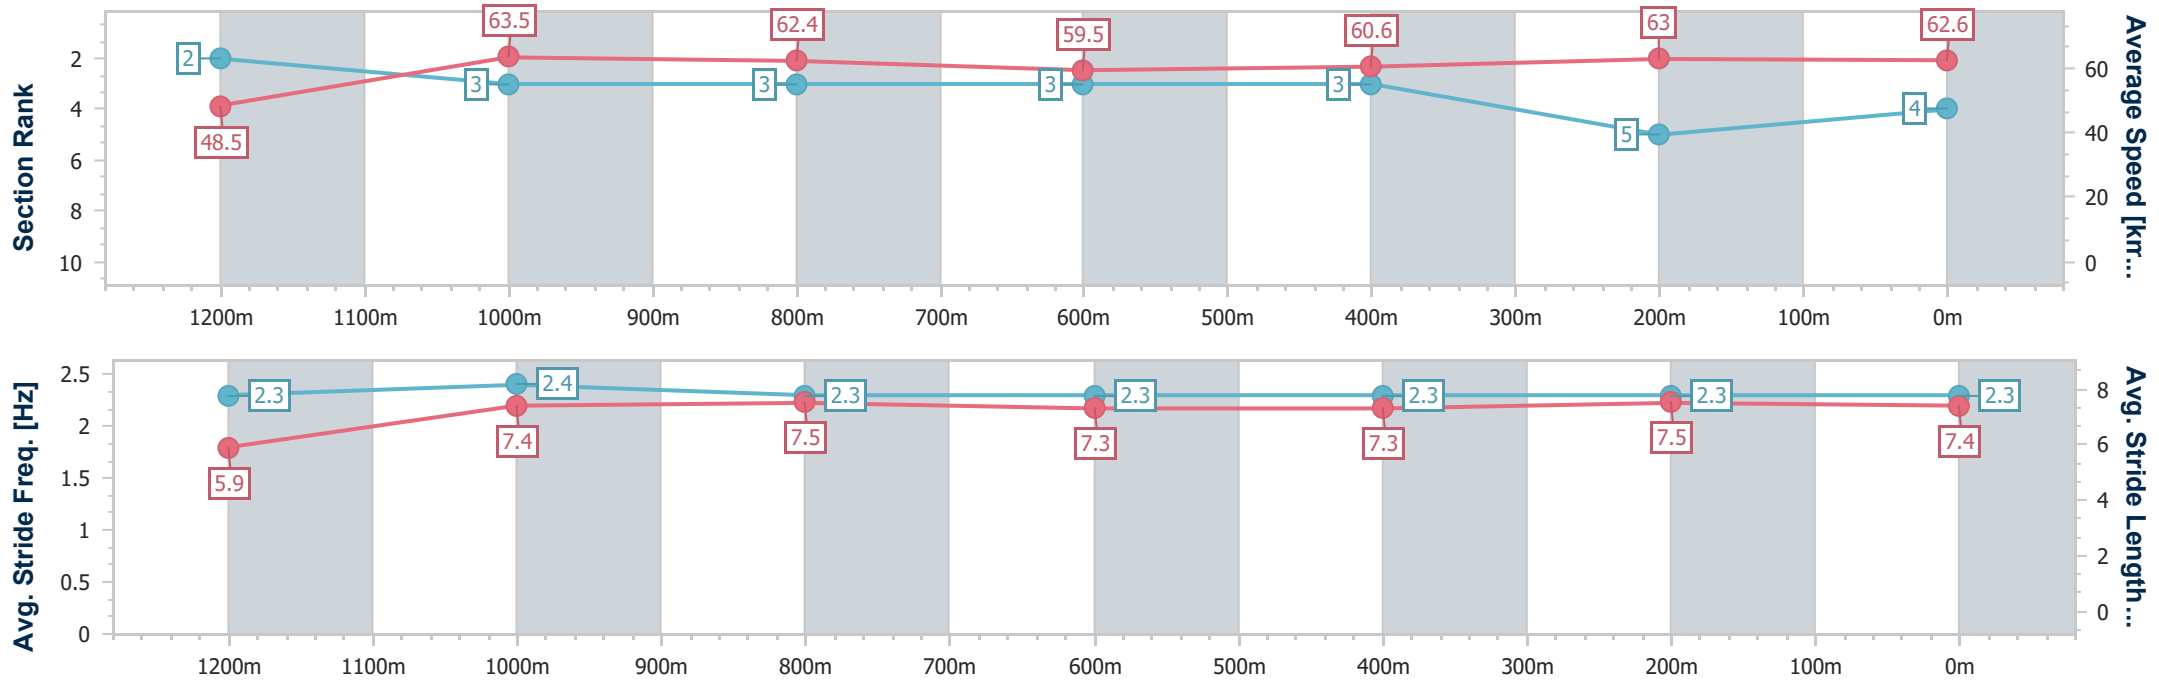

- [ ] Ranking at each section and finish
- .-.- No data available at this section
- NA No data available

Horse/Jockey Name	Boho Beauty
Final Rank	4
Fastest Section Time (Section)	0:11.14 (Overall)
Top Speed [km/h] (Section)	64.6 (400m)
Race State	Finished

### Ipswich QLD Professional

Race 5: PENNYWISE BENCHMARK 65 Handicap - 1350m

19 April 2023 - 13:43

Track Rating: Good 4, Weather: Overcast, Rail Position: +4m Entire

Section	Overall	1200m	1000m	800m	600m	400m	200m
Section Times	1:21.02 [4] (0:11.14)	1:09.88 [2] (0:11.35)	0:58.53 [3] (0:11.51)	0:47.02 [3] (0:12.11)	0:34.91 [3] (0:11.94)	0:22.97 [3] (0:11.50)	0:11.47 [5] (0:11.47)
Average Speed [km/h]	48.5	63.5	62.4	59.5	60.6	63.0	62.6
Top Speed [km/h]	62.4	64.0	64.1	61.5	62.4	64.6	64.2
Avg. Dist. to Rail [m]	1.1	0.8	1.1	0.6	1.2	2.1	1.0
Avg. Stride Freq. [Hz]	2.3	2.4	2.3	2.3	2.3	2.3	2.3
Avg. Stride Length [m]	5.9	7.4	7.5	7.3	7.3	7.5	7.4

- [ ] Ranking at each section and finish
- .-.- No data available at this section
- NA No data available

Horse/Jockey Name	Kalpana
Final Rank	5
Fastest Section Time (Section)	0:11.37 (1200m)
Top Speed [km/h] (Section)	64.5 (1200m)
Race State	Finished