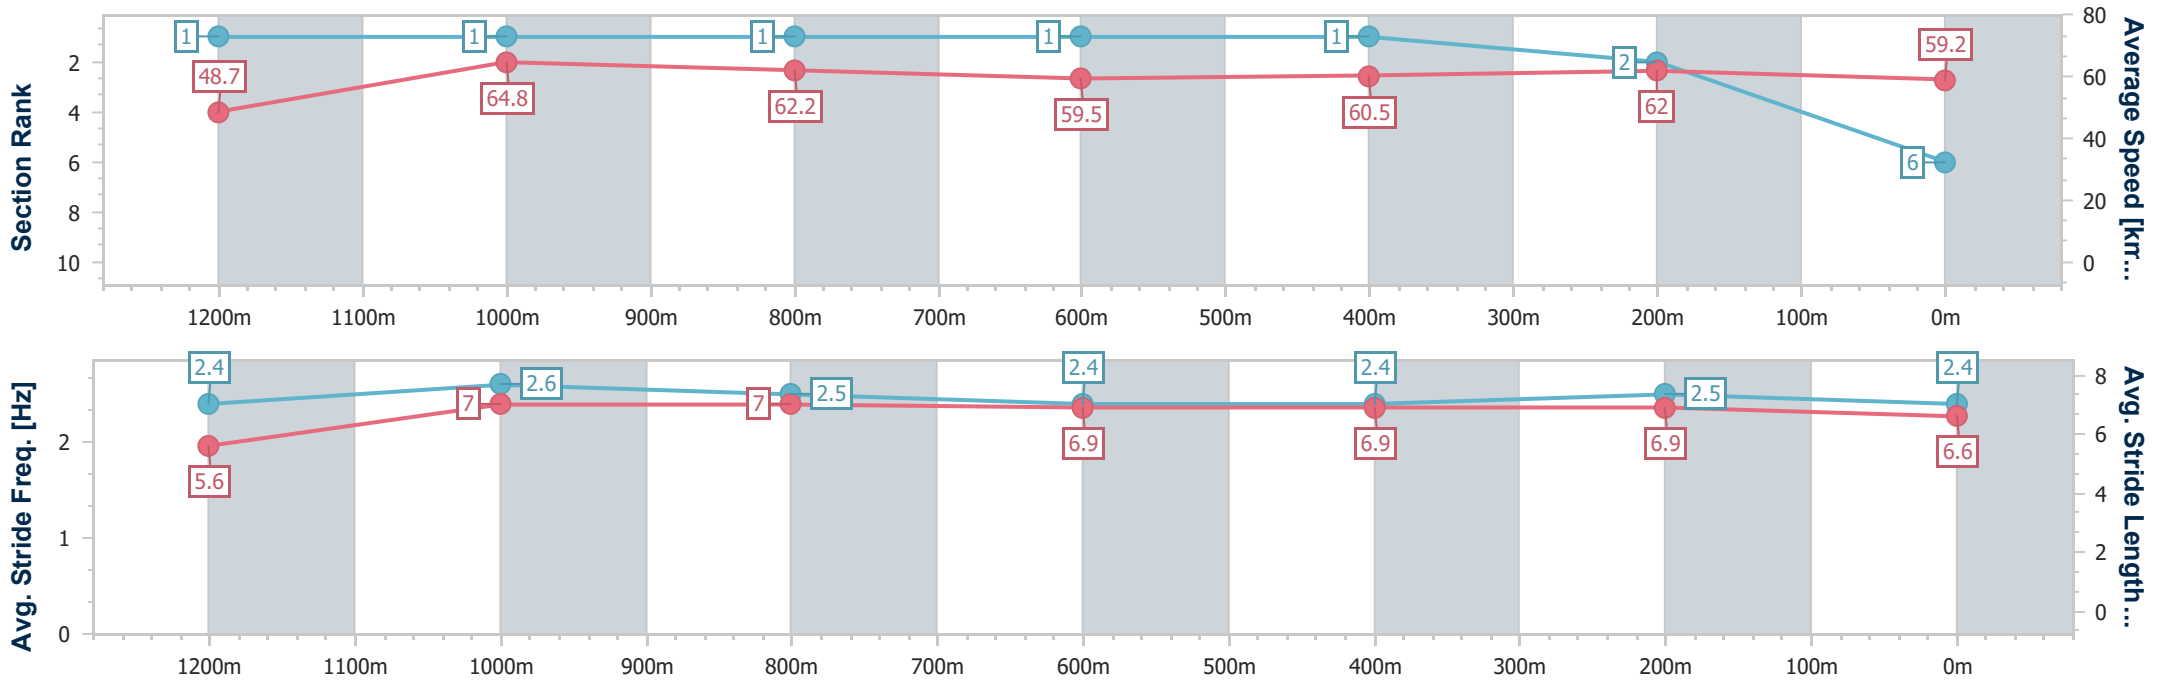

- [ ] Ranking at each section and finish
- .-.- No data available at this section
- NA No data available

Horse/Jockey Name	Applecross
Final Rank	6
Fastest Section Time (Section)	0:11.08 (Overall)
Top Speed [km/h] (Section)	66.3 (1200m)
Race State	Finished

Ipswich QLD Professional

Race 5: PENNYWISE BENCHMARK 65 Handicap - 1350m

19 April 2023 - 13:43

Track Rating: Good 4, Weather: Overcast, Rail Position: +4m Entire

Section	Overall	1200m	1000m	800m	600m	400m	200m
Section Times	1:21.53 [6] (0:11.08)	1:10.45 [1] (0:11.12)	0:59.33 [1] (0:11.52)	0:47.81 [1] (0:12.12)	0:35.69 [1] (0:11.91)	0:23.78 [1] (0:11.67)	0:12.11 [2] (0:12.11)
Average Speed [km/h]	48.7	64.8	62.2	59.5	60.5	62.0	59.2
Top Speed [km/h]	65.1	66.3	63.9	61.1	61.1	63.3	62.5
Avg. Dist. to Rail [m]	2.9	1.7	1.1	0.3	0.5	1.1	0.5
Avg. Stride Freq. [Hz]	2.4	2.6	2.5	2.4	2.4	2.5	2.4
Avg. Stride Length [m]	5.6	7.0	7.0	6.9	6.9	6.9	6.6

- [ ] Ranking at each section and finish
- .-.- No data available at this section
- NA No data available

Horse/Jockey Name	Choir
Final Rank	7
Fastest Section Time (Section)	0:11.48 (1200m)
Top Speed [km/h] (Section)	64.2 (1200m)
Race State	Finished