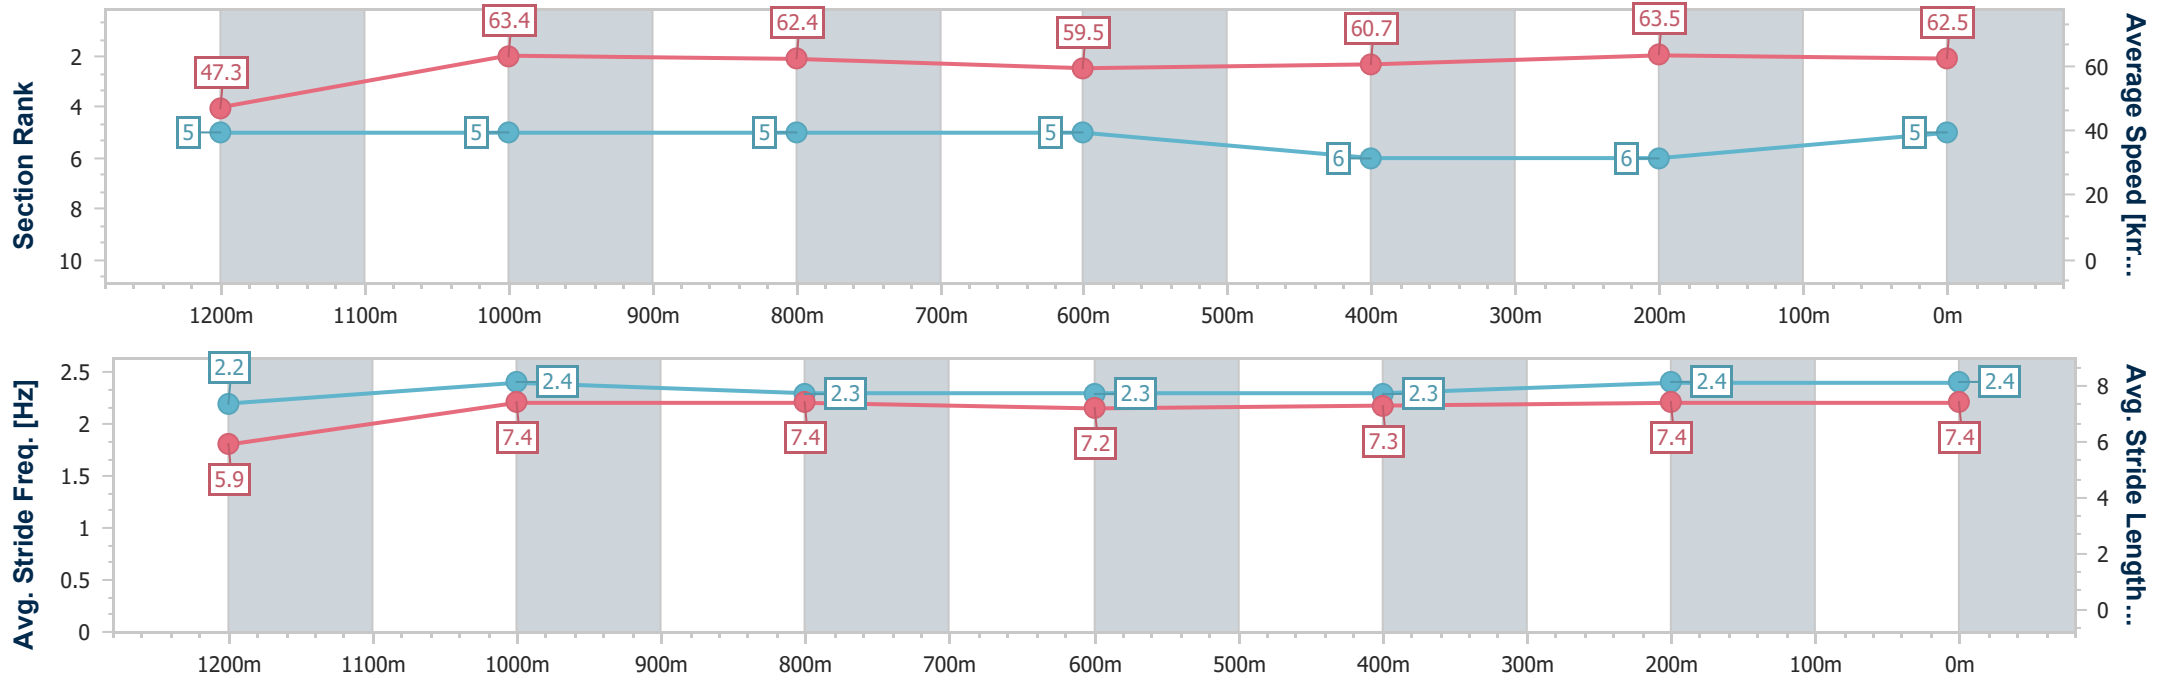

Ipswich QLD Professional

Race 5: PENNYWISE BENCHMARK 65 Handicap - 1350m

19 April 2023 - 13:43

Track Rating: Good 4, Weather: Overcast, Rail Position: +4m Entire

Section	Overall	1200m	1000m	800m	600m	400m	200m
Section Times	1:21.21 [5] (0:11.41)	1:09.80 [5] (0:11.37)	0:58.43 [5] (0:11.51)	0:46.92 [5] (0:12.12)	0:34.80 [5] (0:11.90)	0:22.90 [6] (0:11.42)	0:11.48 [6] (0:11.48)
Average Speed [km/h]	47.3	63.4	62.4	59.5	60.7	63.5	62.5
Top Speed [km/h]	62.0	64.5	64.3	61.1	63.0	64.1	64.3
Avg. Dist. to Rail [m]	3.6	2.3	0.6	0.7	0.6	2.2	3.8
Avg. Stride Freq. [Hz]	2.2	2.4	2.3	2.3	2.3	2.4	2.4
Avg. Stride Length [m]	5.9	7.4	7.4	7.2	7.3	7.4	7.4

- [ ] Ranking at each section and finish
- .-.- No data available at this section
- NA No data available

Horse/Jockey Name	Applecross
Final Rank	6
Fastest Section Time (Section)	0:11.08 (Overall)
Top Speed [km/h] (Section)	66.3 (1200m)
Race State	Finished