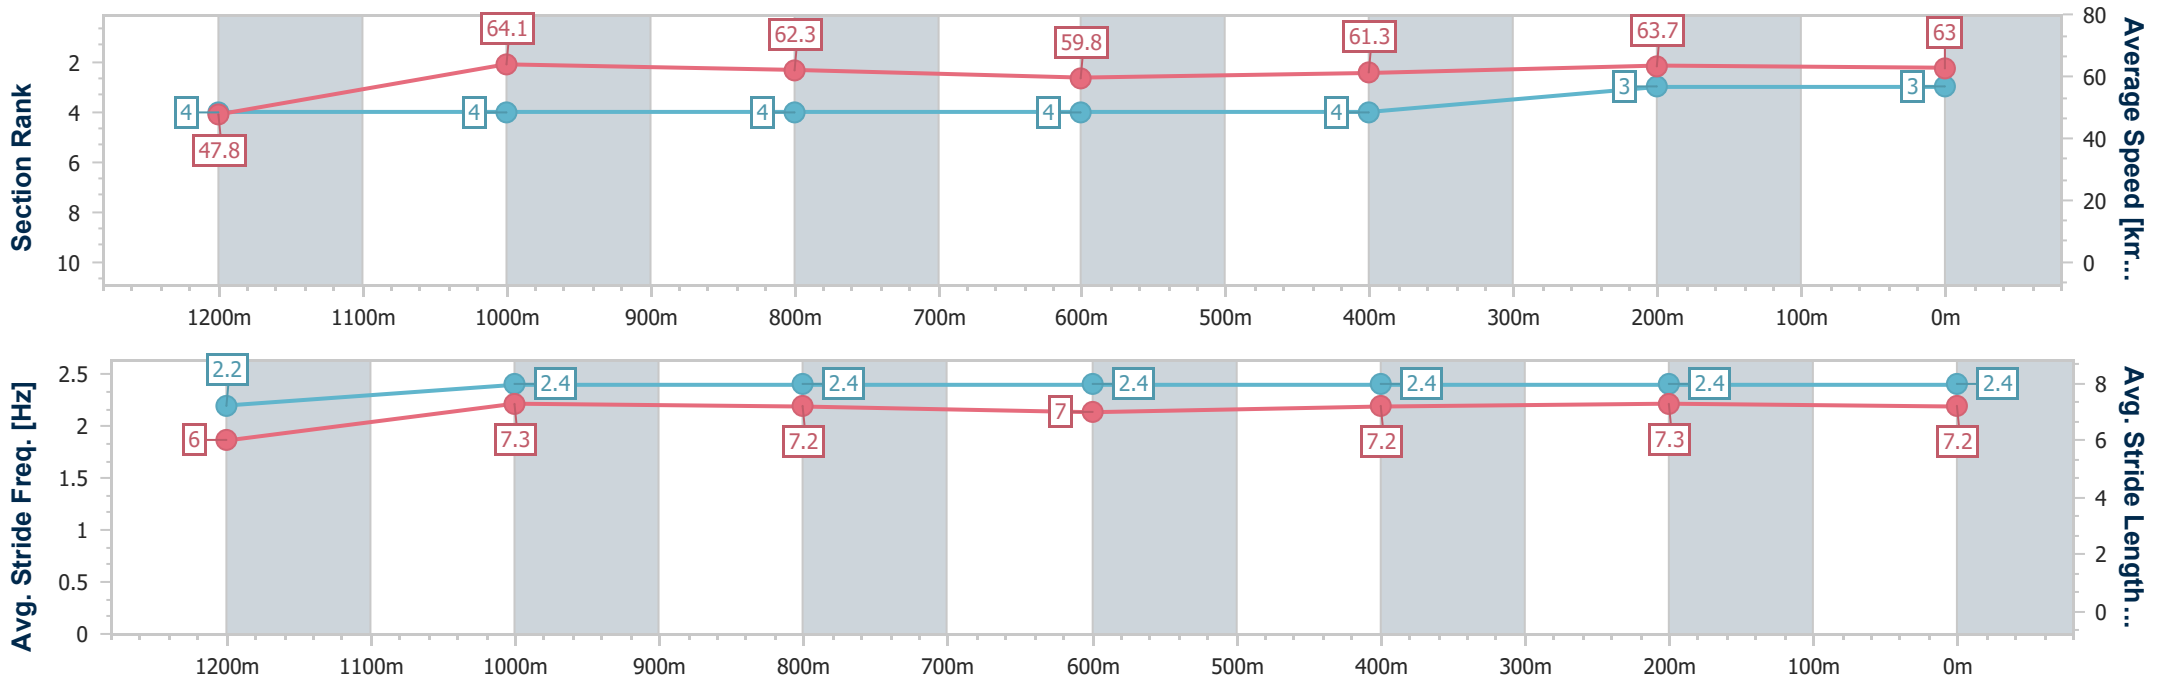

### Ipswich QLD Professional

Race 5: PENNYWISE BENCHMARK 65 Handicap - 1350m

19 April 2023 - 13:43

Track Rating: Good 4, Weather: Overcast, Rail Position: +4m Entire

Section	Overall	1200m	1000m	800m	600m	400m	200m
Section Times	1:20.86 [3] (0:11.30)	1:09.56 [4] (0:11.26)	0:58.30 [4] (0:11.54)	0:46.76 [4] (0:12.11)	0:34.65 [4] (0:11.83)	0:22.82 [4] (0:11.42)	0:11.40 [3] (0:11.40)
Average Speed [km/h]	47.8	64.1	62.3	59.8	61.3	63.7	63.0
Top Speed [km/h]	65.3	65.6	64.7	61.6	63.5	64.6	65.0
Avg. Dist. to Rail [m]	3.5	2.2	0.3	1.6	2.0	2.8	1.8
Avg. Stride Freq. [Hz]	2.2	2.4	2.4	2.4	2.4	2.4	2.4
Avg. Stride Length [m]	6.0	7.3	7.2	7.0	7.2	7.3	7.2

- [ ] Ranking at each section and finish
- .-.- No data available at this section
- NA No data available

Horse/Jockey Name	Boho Beauty
Final Rank	4
Fastest Section Time (Section)	0:11.14 (Overall)
Top Speed [km/h] (Section)	64.6 (400m)
Race State	Finished