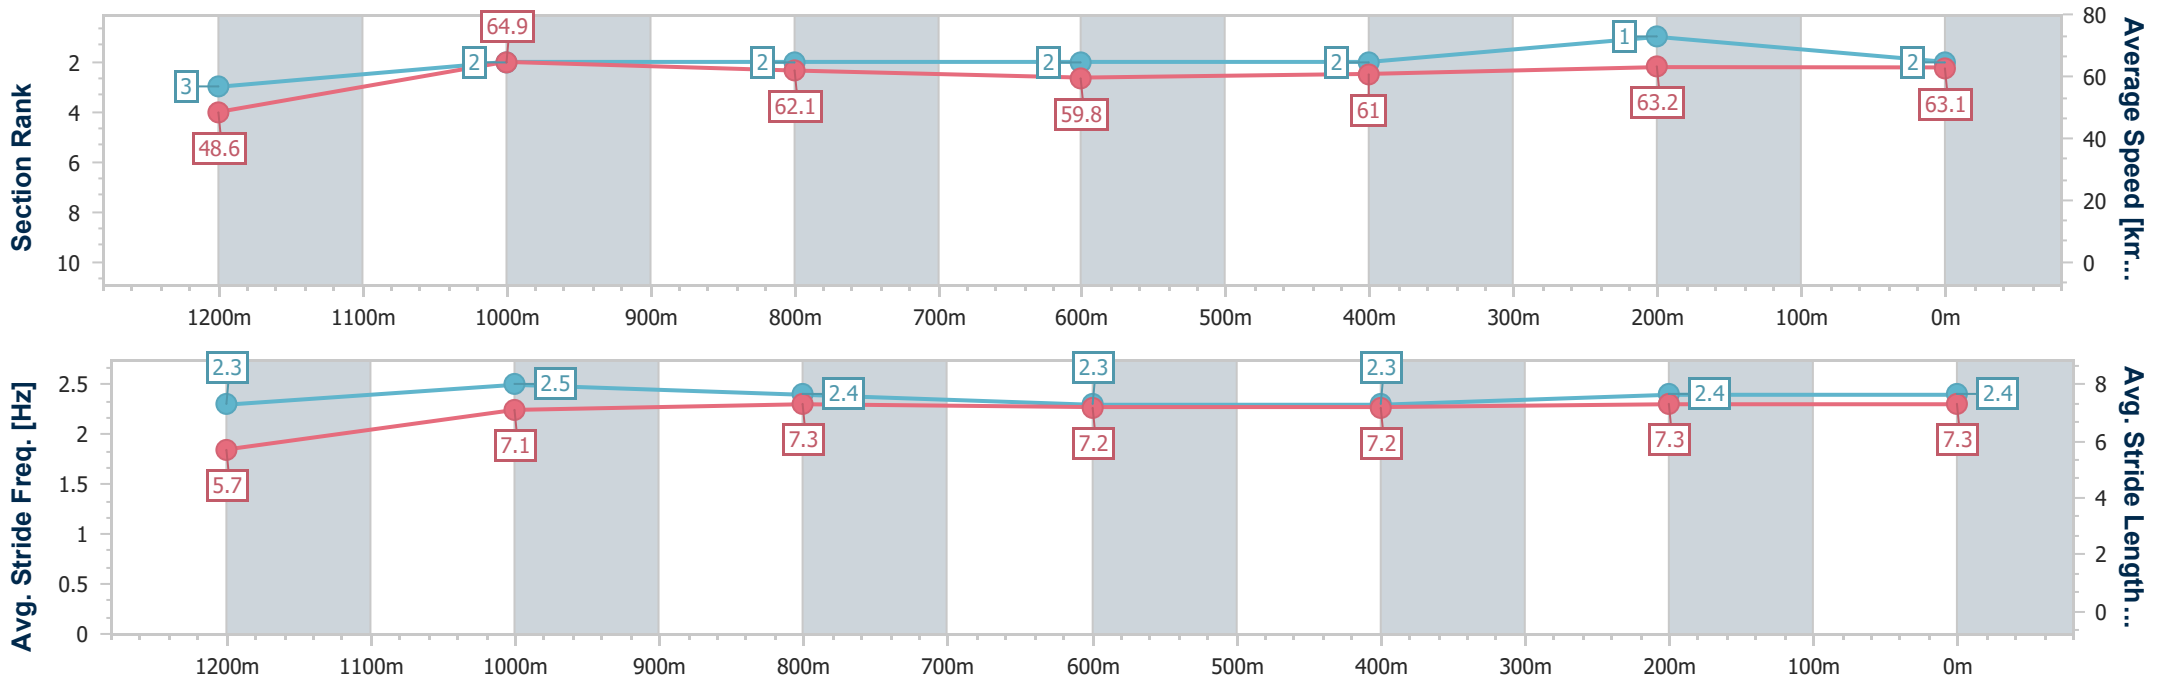

- [ ] Ranking at each section and finish
- .-.- No data available at this section
- NA No data available

Horse/Jockey Name	Rovers Pepper
Final Rank	2
Fastest Section Time (Section)	0:11.10 (1200m)
Top Speed [km/h] (Section)	65.7 (1200m)
Race State	Finished

### Ipswich QLD Professional

Race 5: PENNYWISE BENCHMARK 65 Handicap - 1350m

19 April 2023 - 13:43

Track Rating: Good 4, Weather: Overcast, Rail Position: +4m Entire

Section	Overall	1200m	1000m	800m	600m	400m	200m
Section Times	1:20.73 [2] (0:11.14)	1:09.59 [3] (0:11.10)	0:58.49 [2] (0:11.61)	0:46.88 [2] (0:12.12)	0:34.76 [2] (0:11.88)	0:22.88 [2] (0:11.49)	0:11.39 [1] (0:11.39)
Average Speed [km/h]	48.6	64.9	62.1	59.8	61.0	63.2	63.1
Top Speed [km/h]	63.2	65.7	63.6	61.1	62.5	63.8	63.6
Avg. Dist. to Rail [m]	4.2	2.9	0.5	1.8	1.9	1.9	0.6
Avg. Stride Freq. [Hz]	2.3	2.5	2.4	2.3	2.3	2.4	2.4
Avg. Stride Length [m]	5.7	7.1	7.3	7.2	7.2	7.3	7.3