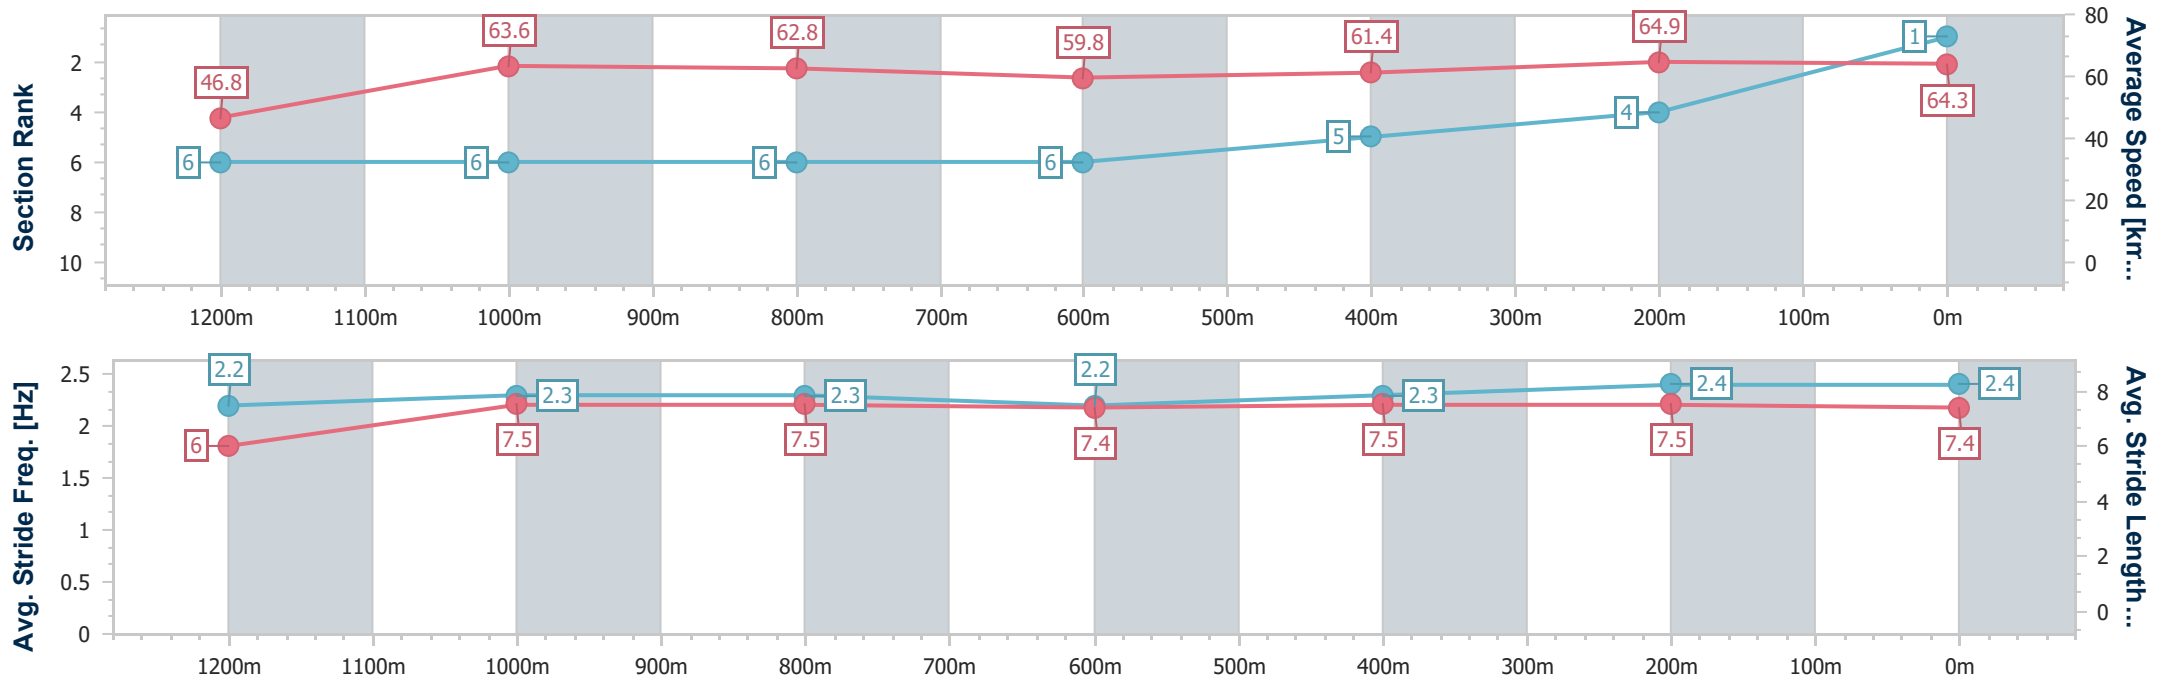

### Ipswich QLD Professional

Race 5: PENNYWISE BENCHMARK 65 Handicap - 1350m

19 April 2023 - 13:43

Track Rating: Good 4, Weather: Overcast, Rail Position: +4m Entire

Section	Overall	1200m	1000m	800m	600m	400m	200m
Section Times	1:20.68 [1] (0:11.54)	1:09.14 [6] (0:11.33)	0:57.81 [6] (0:11.46)	0:46.35 [6] (0:12.10)	0:34.25 [6] (0:11.85)	0:22.40 [5] (0:11.23)	0:11.17 [4]
Average Speed [km/h]	46.8	63.6	62.8	59.8	61.4	64.9	64.3
Top Speed [km/h]	61.9	64.3	64.5	61.2	64.4	65.6	65.4
Avg. Dist. to Rail [m]	4.7	2.2	0.4	1.5	2.2	4.2	3.8
Avg. Stride Freq. [Hz]	2.2	2.3	2.3	2.2	2.3	2.4	2.4
Avg. Stride Length [m]	6.0	7.5	7.5	7.4	7.5	7.5	7.4

- [ ] Ranking at each section and finish
- .-.- No data available at this section
- NA No data available

Horse/Jockey Name	Rovers Pepper
Final Rank	2
Fastest Section Time (Section)	0:11.10 (1200m)
Top Speed [km/h] (Section)	65.7 (1200m)
Race State	Finished