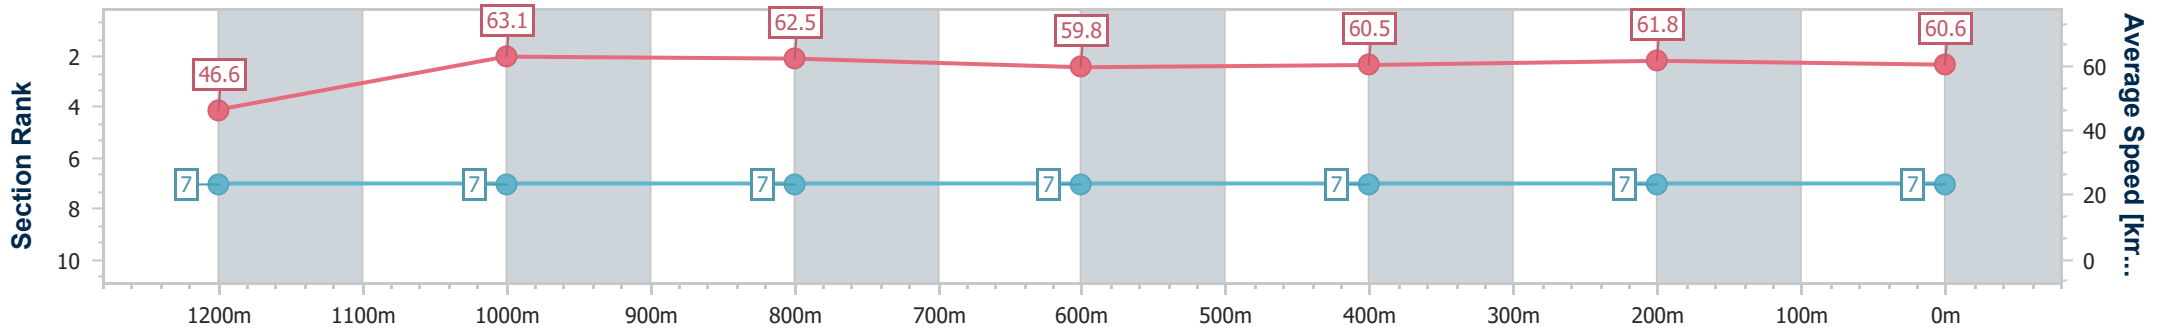

- [ ] Ranking at each section and finish
- .-.- No data available at this section
- NA No data available

Horse/Jockey Name	Choir
Final Rank	7
Fastest Section Time (Section)	0:11.48 (1200m)
Top Speed [km/h] (Section)	64.2 (1200m)
Race State	Finished

### Ipswich QLD Professional

Race 5: PENNYWISE BENCHMARK 65 Handicap - 1350m

19 April 2023 - 13:43

Track Rating: Good 4, Weather: Overcast, Rail Position: +4m Entire

Section	Overall	1200m	1000m	800m	600m	400m	200m
Section Times	1:22.36 [7] (0:11.58)	1:10.78 [7] (0:11.48)	0:59.30 [7] (0:11.54)	0:47.76 [7] (0:12.14)	0:35.62 [7] (0:12.02)	0:23.60 [7] (0:11.73)	0:11.87 [7] (0:11.87)
Average Speed [km/h]	46.6	63.1	62.5	59.8	60.5	61.8	60.6
Top Speed [km/h]	62.6	64.2	63.1	60.8	61.7	62.5	62.4
Avg. Dist. to Rail [m]	6.1	4.7	1.1	2.4	2.2	2.5	1.2
Avg. Stride Freq. [Hz]	2.0	2.2	2.2	2.1	2.1	2.2	2.1
Avg. Stride Length [m]	6.5	7.5	7.7	7.6	7.5	7.6	7.7

- [ ] Ranking at each section and finish
- .-.- No data available at this section
- NA No data available