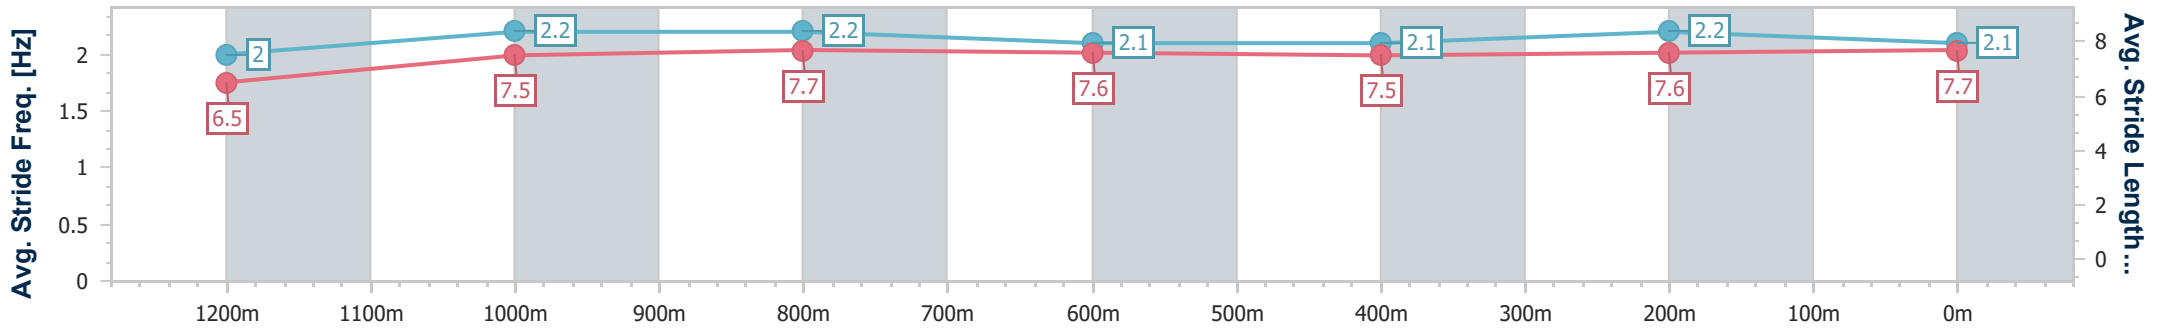

- [ ] Ranking at each section and finish
- .-.- No data available at this section
- NA No data available

Horse/Jockey Name	Choir
Final Rank	7
Fastest Section Time (Section)	0:11.48 (1200m)
Top Speed [km/h] (Section)	64.2 (1200m)
Race State	Finished

### Ipswich QLD Professional

Race 5: PENNYWISE BENCHMARK 65 Handicap - 1350m

19 April 2023 - 13:43

Track Rating: Good 4, Weather: Overcast, Rail Position: +4m Entire

Section	Overall	1200m	1000m	800m	600m	400m	200m
Section Times	1:22.36 [7] (0:11.58)	1:10.78 [7] (0:11.48)	0:59.30 [7] (0:11.54)	0:47.76 [7] (0:12.14)	0:35.62 [7] (0:12.02)	0:23.60 [7] (0:11.73)	0:11.87 [7] (0:11.87)
Average Speed [km/h]	46.6	63.1	62.5	59.8	60.5	61.8	60.6
Top Speed [km/h]	62.6	64.2	63.1	60.8	61.7	62.5	62.4
Avg. Dist. to Rail [m]	6.1	4.7	1.1	2.4	2.2	2.5	1.2
Avg. Stride Freq. [Hz]	2.0	2.2	2.2	2.1	2.1	2.2	2.1
Avg. Stride Length [m]	6.5	7.5	7.7	7.6	7.5	7.6	7.7

- [ ] Ranking at each section and finish
- .-.- No data available at this section
- NA No data available