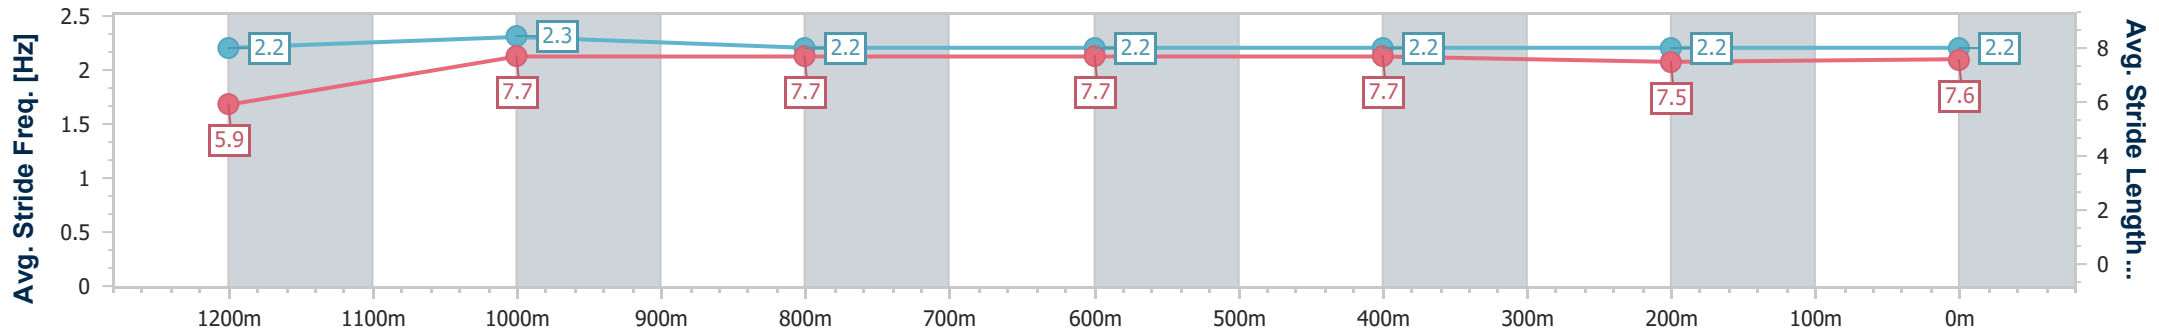

Horse/Jockey Name	Just A Hero
Final Rank	3
Fastest Section Time (Section)	0:11.04 (1200m)
Top Speed [km/h] (Section)	65.9 (1200m)
Race State	Finished

Ipswich QLD Professional
Race 3: STROUD HOMES IPSWICH QTIS Two-Year-Old Maiden
Plate - 1350m

19 April 2023 - 12:34

Track Rating: Good 4, Weather: Overcast, Rail Position: +4m Entire

Section	Overall	1200m	1000m	800m	600m	400m	200m
Section Times	1:21.52 [3] (0:11.71)	1:09.81 [9] (0:11.04)	0:58.77 [9] (0:11.41)	0:47.36 [9] (0:11.82)	0:35.54 [8] (0:12.02)	0:23.52 [8] (0:11.98)	0:11.54 [8] (0:11.54)
Average Speed [km/h]	46.2	65.1	62.4	60.5	60.2	61.1	62.3
Top Speed [km/h]	63.5	65.9	64.2	61.2	60.7	62.6	63.4
Avg. Dist. to Rail [m]	4.1	1.2	3.8	1.7	1.0	5.6	7.1
Avg. Stride Freq. [Hz]	2.2	2.3	2.2	2.2	2.2	2.2	2.2
Avg. Stride Length [m]	5.9	7.7	7.7	7.7	7.7	7.5	7.6

- [ ] Ranking at each section and finish
- -.-.- No data available at this section
- NA No data available