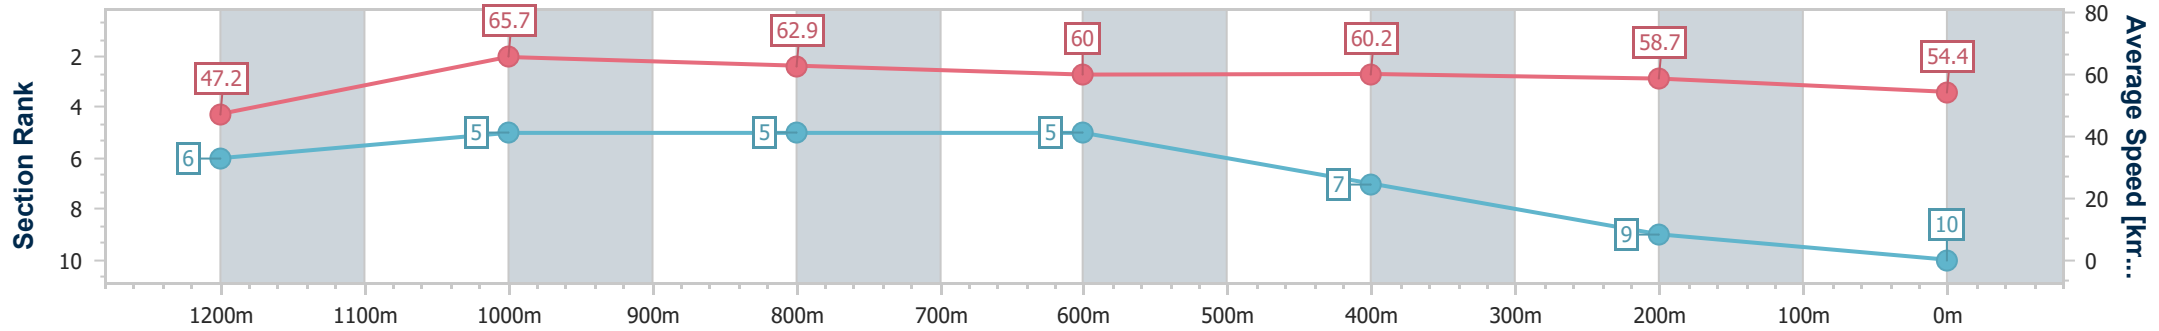

- [ ] Ranking at each section and finish
- .-.- No data available at this section
- NA No data available

Horse/Jockey Name	Mishani Aviator
Final Rank	10
Fastest Section Time (Section)	0:10.91 (1200m)
Top Speed [km/h] (Section)	66.8 (1200m)
Race State	Finished

Ipswich QLD Professional  
 Race 3: STROUD HOMES IPSWICH QTIS Two-Year-Old Maiden  
 Plate - 1350m  
 19 April 2023 - 12:34

Track Rating: Good 4, Weather: Overcast, Rail Position: +4m Entire

Section	Overall	1200m	1000m	800m	600m	400m	200m
Section Times	1:23.62 [10] (0:11.45)	1:12.17 [6] (0:10.91)	1:01.26 [5] (0:11.34)	0:49.92 [5] (0:11.97)	0:37.95 [5] (0:12.15)	0:25.80 [7] (0:12.61)	0:13.19 [9] (0:13.19)
Average Speed [km/h]	47.2	65.7	62.9	60.0	60.2	58.7	54.4
Top Speed [km/h]	63.8	66.8	64.7	61.9	60.7	59.9	57.7
Avg. Dist. to Rail [m]	1.5	1.9	3.8	0.9	3.2	8.8	8.2
Avg. Stride Freq. [Hz]	2.2	2.3	2.2	2.2	2.2	2.3	2.1
Avg. Stride Length [m]	5.9	7.8	7.7	7.6	7.3	7.2	7.1