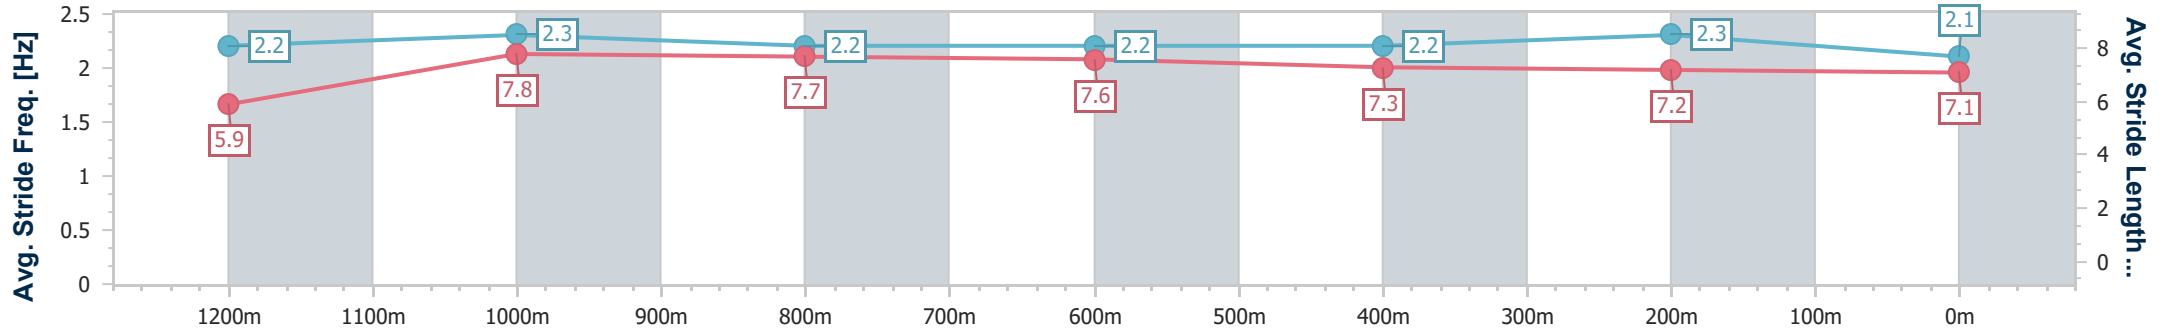

Ipswich QLD Professional  
 Race 3: STROUD HOMES IPSWICH QTIS Two-Year-Old Maiden  
 Plate - 1350m

19 April 2023 - 12:34

Track Rating: Good 4, Weather: Overcast, Rail Position: +4m Entire

Section	Overall	1200m	1000m	800m	600m	400m	200m
Section Times	1:23.18 [9] (0:11.61)	1:11.57 [8] (0:11.04)	1:00.53 [8] (0:11.39)	0:49.14 [8] (0:12.04)	0:37.10 [9] (0:12.09)	0:25.01 [10] (0:12.60)	0:12.41 [10] (0:12.41)
Average Speed [km/h]	46.5	65.0	62.7	59.7	60.2	58.3	57.8
Top Speed [km/h]	63.7	66.2	65.0	61.4	62.0	59.9	60.1
Avg. Dist. to Rail [m]	2.4	0.9	3.4	0.8	2.2	6.2	6.0
Avg. Stride Freq. [Hz]	2.5	2.5	2.4	2.3	2.4	2.3	2.3
Avg. Stride Length [m]	5.3	7.1	7.2	7.0	7.1	7.0	6.9

- [ ] Ranking at each section and finish
- .-.- No data available at this section
- NA No data available

Horse/Jockey Name	Mishani Aviator
Final Rank	10
Fastest Section Time (Section)	0:10.91 (1200m)
Top Speed [km/h] (Section)	66.8 (1200m)
Race State	Finished

Ipswich QLD Professional  
 Race 3: STROUD HOMES IPSWICH QTIS Two-Year-Old Maiden  
 Plate - 1350m  
 19 April 2023 - 12:34

Track Rating: Good 4, Weather: Overcast, Rail Position: +4m Entire

Section	Overall	1200m	1000m	800m	600m	400m	200m
Section Times	1:23.62 [10] (0:11.45)	1:12.17 [6] (0:10.91)	1:01.26 [5] (0:11.34)	0:49.92 [5] (0:11.97)	0:37.95 [5] (0:12.15)	0:25.80 [7] (0:12.61)	0:13.19 [9] (0:13.19)
Average Speed [km/h]	47.2	65.7	62.9	60.0	60.2	58.7	54.4
Top Speed [km/h]	63.8	66.8	64.7	61.9	60.7	59.9	57.7
Avg. Dist. to Rail [m]	1.5	1.9	3.8	0.9	3.2	8.8	8.2
Avg. Stride Freq. [Hz]	2.2	2.3	2.2	2.2	2.2	2.3	2.1
Avg. Stride Length [m]	5.9	7.8	7.7	7.6	7.3	7.2	7.1

- [ ] Ranking at each section and finish
- .-.- No data available at this section
- NA No data available