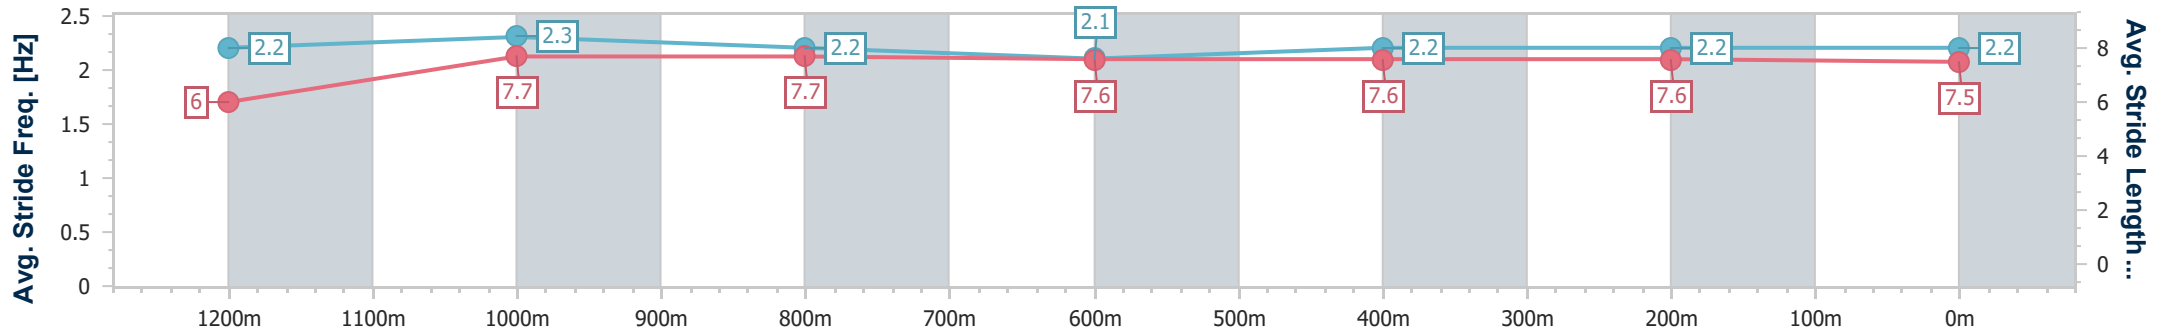

Horse/Jockey Name	Forcesome
Final Rank	6
Fastest Section Time (Section)	0:10.99 (1200m)
Top Speed [km/h] (Section)	66.3 (1200m)
Race State	Finished

Ipswich QLD Professional
Race 3: STROUD HOMES IPSWICH QTIS Two-Year-Old Maiden
Plate - 1350m

19 April 2023 - 12:34

Track Rating: Good 4, Weather: Overcast, Rail Position: +4m Entire

Section	Overall	1200m	1000m	800m	600m	400m	200m
Section Times	1:21.89 [6] (0:11.42)	1:10.47 [5] (0:10.99)	0:59.48 [6] (0:11.39)	0:48.09 [6] (0:11.94)	0:36.15 [7] (0:12.06)	0:24.09 [6] (0:12.18)	0:11.91 [6] (0:11.91)
Average Speed [km/h]	47.3	65.2	62.6	60.0	60.3	60.8	60.2
Top Speed [km/h]	63.7	66.3	65.3	60.8	60.9	61.6	61.5
Avg. Dist. to Rail [m]	1.4	2.3	4.1	1.3	2.0	8.5	10.9
Avg. Stride Freq. [Hz]	2.2	2.3	2.2	2.1	2.2	2.2	2.2
Avg. Stride Length [m]	6.0	7.7	7.7	7.6	7.6	7.6	7.5

- [ ] Ranking at each section and finish
- -.-.- No data available at this section
- NA No data available