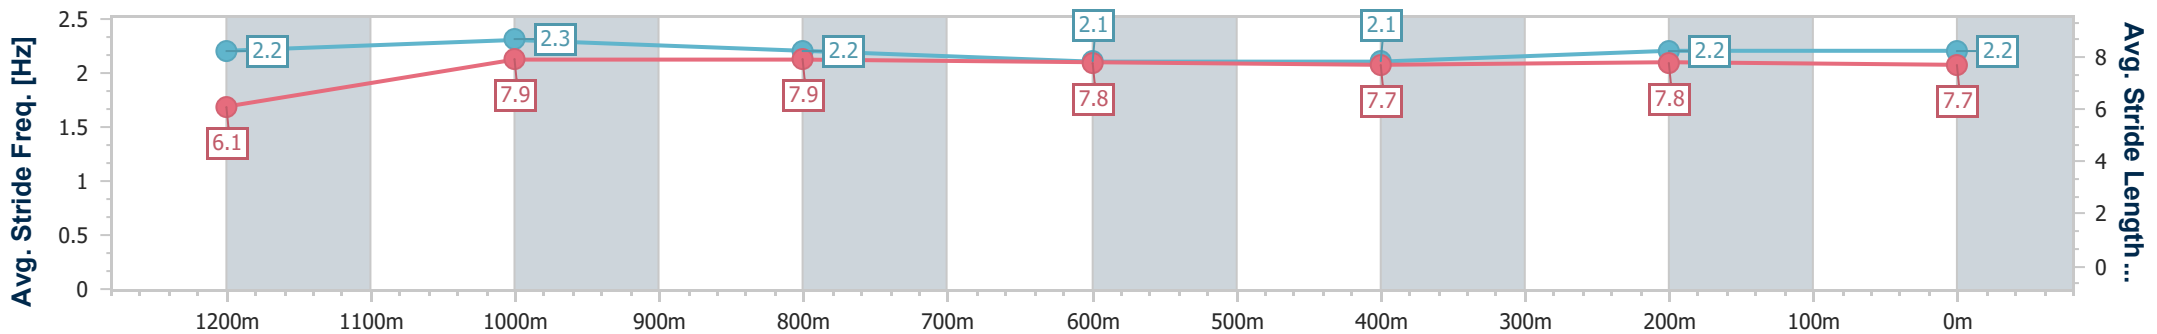

Horse/Jockey Name	She Mine
Final Rank	1
Fastest Section Time (Section)	0:10.98 (1200m)
Top Speed [km/h] (Section)	66.4 (1200m)
Race State	Finished

Ipswich QLD Professional
Race 3: STROUD HOMES IPSWICH QTIS Two-Year-Old Maiden
Plate - 1350m

19 April 2023 - 12:34

Track Rating: Good 4, Weather: Overcast, Rail Position: +4m Entire

Section	Overall	1200m	1000m	800m	600m	400m	200m
Section Times	1:21.12 [1] (0:11.26)	1:09.86 [2] (0:10.98)	0:58.88 [3] (0:11.40)	0:47.48 [4] (0:11.94)	0:35.54 [4] (0:12.07)	0:23.47 [3] (0:11.84)	0:11.63 [1] (0:11.63)
Average Speed [km/h]	47.9	65.4	62.4	60.0	60.1	61.9	61.8
Top Speed [km/h]	63.9	66.4	64.6	60.8	60.9	63.4	63.3
Avg. Dist. to Rail [m]	1.6	2.5	4.2	1.2	1.1	5.8	7.7
Avg. Stride Freq. [Hz]	2.2	2.3	2.2	2.1	2.1	2.2	2.2
Avg. Stride Length [m]	6.1	7.9	7.9	7.8	7.7	7.8	7.7

- [ ] Ranking at each section and finish
- -.-.- No data available at this section
- NA No data available