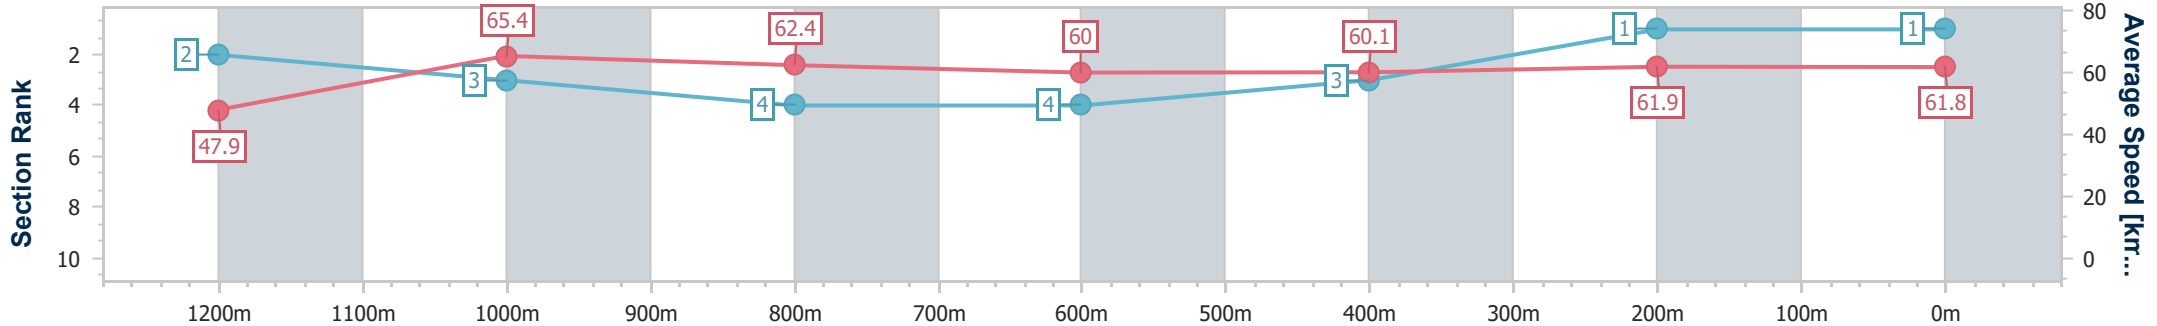

Horse/Jockey Name	She Mine
Final Rank	1
Fastest Section Time (Section)	0:10.98 (1200m)
Top Speed [km/h] (Section)	66.4 (1200m)
Race State	Finished

Ipswich QLD Professional
Race 3: STROUD HOMES IPSWICH QTIS Two-Year-Old Maiden
Plate - 1350m

19 April 2023 - 12:34

Track Rating: Good 4, Weather: Overcast, Rail Position: +4m Entire

Section	Overall	1200m	1000m	800m	600m	400m	200m
Section Times	1:21.12 [1] (0:11.26)	1:09.86 [2] (0:10.98)	0:58.88 [3] (0:11.40)	0:47.48 [4] (0:11.94)	0:35.54 [4] (0:12.07)	0:23.47 [3] (0:11.84)	0:11.63 [1] (0:11.63)
Average Speed [km/h]	47.9	65.4	62.4	60.0	60.1	61.9	61.8
Top Speed [km/h]	63.9	66.4	64.6	60.8	60.9	63.4	63.3
Avg. Dist. to Rail [m]	1.6	2.5	4.2	1.2	1.1	5.8	7.7
Avg. Stride Freq. [Hz]	2.2	2.3	2.2	2.1	2.1	2.2	2.2
Avg. Stride Length [m]	6.1	7.9	7.9	7.8	7.7	7.8	7.7

- [ ] Ranking at each section and finish
- -.-.- No data available at this section
- NA No data available