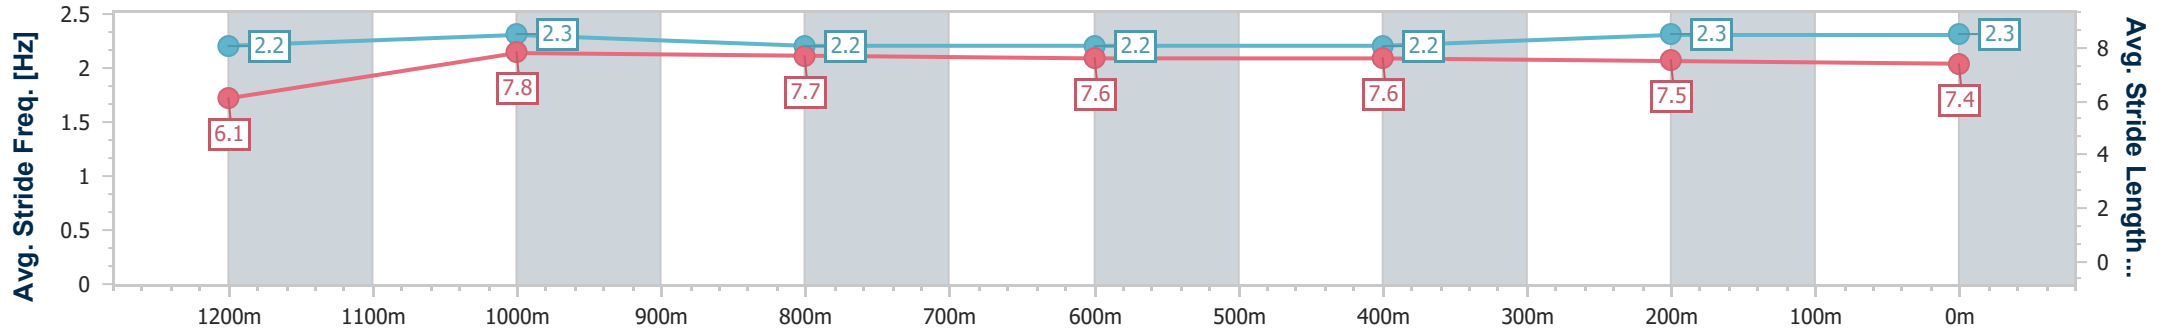

Horse/Jockey Name	Central Park
Final Rank	2
Fastest Section Time (Section)	0:10.96 (1200m)
Top Speed [km/h] (Section)	66.9 (1200m)
Race State	Finished

Ipswich QLD Professional
Race 3: STROUD HOMES IPSWICH QTIS Two-Year-Old Maiden
Plate - 1350m

19 April 2023 - 12:34

Track Rating: Good 4, Weather: Overcast, Rail Position: +4m Entire

Section	Overall	1200m	1000m	800m	600m	400m	200m
Section Times	1:21.48 [2] (0:11.61)	1:09.87 [7] (0:10.96)	0:58.91 [7] (0:11.43)	0:47.48 [7] (0:11.89)	0:35.59 [6] (0:12.10)	0:23.49 [5] (0:11.93)	0:11.56 [3] (0:11.56)
Average Speed [km/h]	46.5	65.2	62.2	60.1	59.8	61.7	62.1
Top Speed [km/h]	64.7	66.9	64.2	60.8	61.1	63.2	63.8
Avg. Dist. to Rail [m]	2.3	3.6	4.9	2.2	1.2	5.7	4.2
Avg. Stride Freq. [Hz]	2.2	2.3	2.2	2.2	2.2	2.3	2.3
Avg. Stride Length [m]	6.1	7.8	7.7	7.6	7.6	7.5	7.4

- [ ] Ranking at each section and finish
- -.-.- No data available at this section
- NA No data available