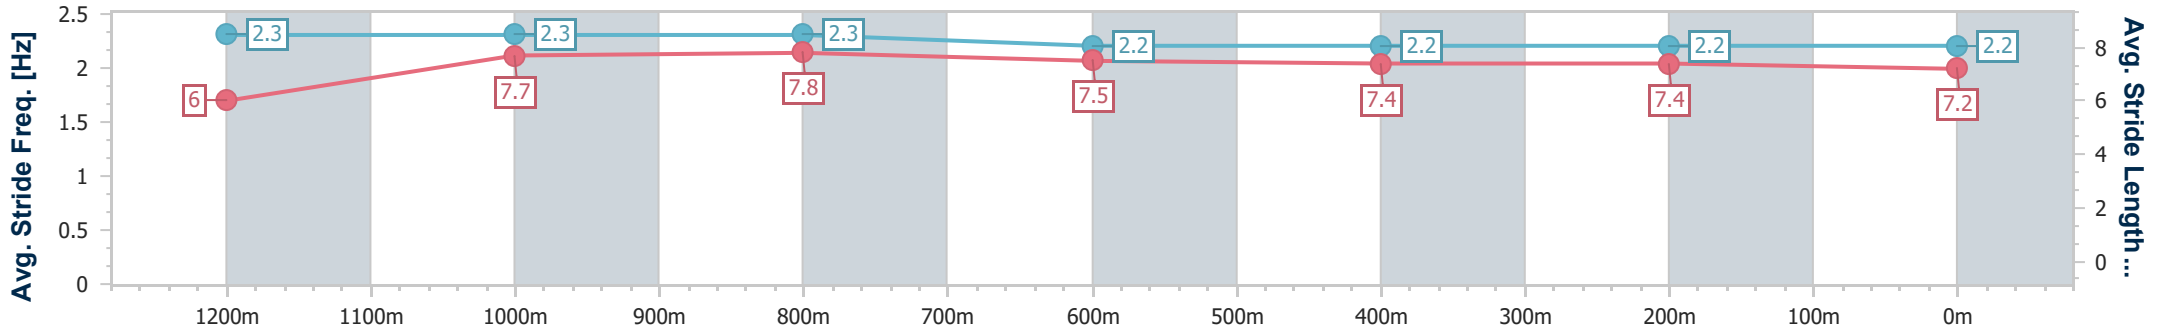

- [ ] Ranking at each section and finish
- .-.- No data available at this section
- NA No data available

Horse/Jockey Name	Mister Moderation
Final Rank	7
Fastest Section Time (Section)	0:10.97 (1200m)
Top Speed [km/h] (Section)	66.2 (1200m)
Race State	Finished

Ipswich QLD Professional  
Race 3: STROUD HOMES IPSWICH QTIS Two-Year-Old Maiden  
Plate - 1350m

19 April 2023 - 12:34

Track Rating: Good 4, Weather: Overcast, Rail Position: +4m Entire

Section	Overall	1200m	1000m	800m	600m	400m	200m
Section Times	1:22.34 [7] (0:11.29)	1:11.05 [4] (0:10.97)	1:00.08 [4] (0:11.13)	0:48.95 [1] (0:11.87)	0:37.08 [1] (0:12.22)	0:24.86 [2] (0:12.38)	0:12.48 [4] (0:12.48)
Average Speed [km/h]	47.9	65.6	64.2	60.4	59.5	59.2	57.6
Top Speed [km/h]	65.8	66.2	65.4	61.8	60.3	60.1	60.0
Avg. Dist. to Rail [m]	5.1	1.6	2.4	1.1	1.9	5.6	5.9
Avg. Stride Freq. [Hz]	2.3	2.3	2.3	2.2	2.2	2.2	2.2
Avg. Stride Length [m]	6.0	7.7	7.8	7.5	7.4	7.4	7.2