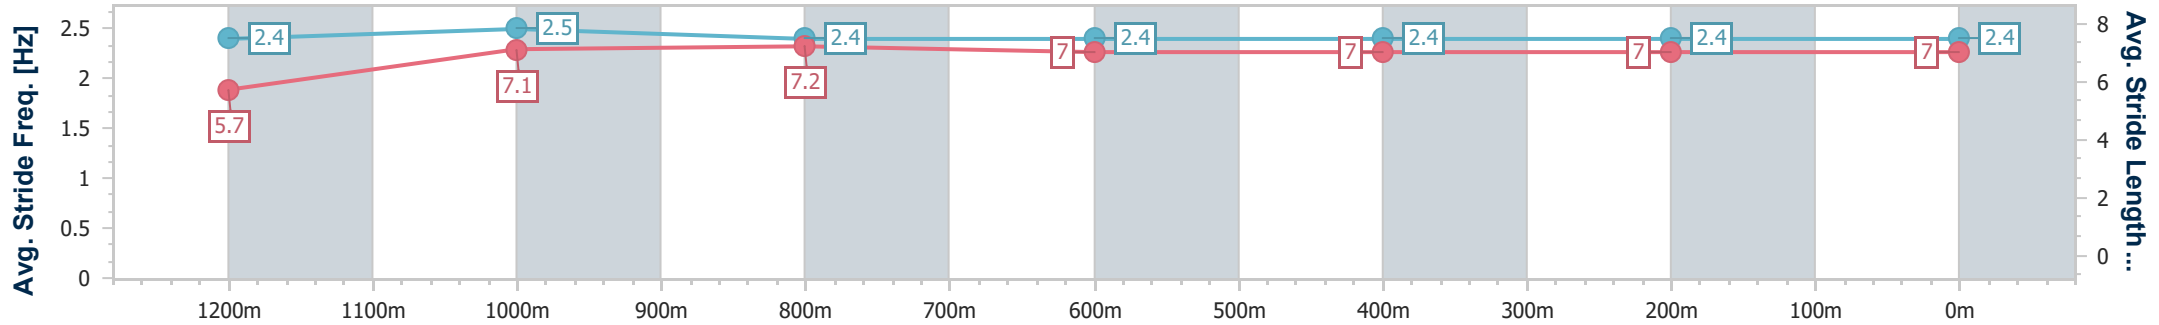

Horse/Jockey Name	Mishani Mystique
Final Rank	5
Fastest Section Time (Section)	0:10.91 (1200m)
Top Speed [km/h] (Section)	67.0 (1200m)
Race State	Finished

Ipswich QLD Professional
Race 3: STROUD HOMES IPSWICH QTIS Two-Year-Old Maiden
Plate - 1350m

19 April 2023 - 12:34

Track Rating: Good 4, Weather: Overcast, Rail Position: +4m Entire

Section	Overall	1200m	1000m	800m	600m	400m	200m
Section Times	1:21.60 [5] (0:11.14)	1:10.46 [1] (0:10.91)	0:59.55 [1] (0:11.42)	0:48.13 [3] (0:12.03)	0:36.10 [3] (0:12.12)	0:23.98 [4] (0:12.07)	0:11.91 [2] (0:11.91)
Average Speed [km/h]	48.5	65.6	62.3	59.8	60.3	61.2	60.4
Top Speed [km/h]	64.2	67.0	64.8	60.8	61.3	62.5	62.1
Avg. Dist. to Rail [m]	2.1	2.6	4.1	1.1	2.9	7.7	8.8
Avg. Stride Freq. [Hz]	2.4	2.5	2.4	2.4	2.4	2.4	2.4
Avg. Stride Length [m]	5.7	7.1	7.2	7.0	7.0	7.0	7.0

- [ ] Ranking at each section and finish
- -.-.- No data available at this section
- NA No data available