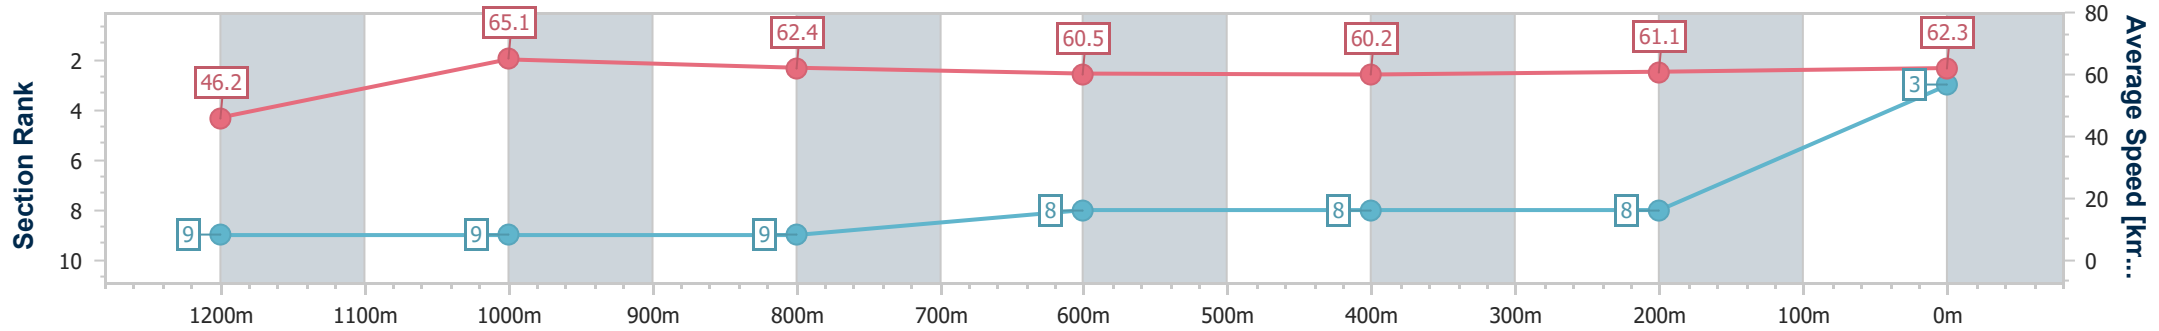

Horse/Jockey Name	Just A Hero
Final Rank	3
Fastest Section Time (Section)	0:11.04 (1200m)
Top Speed [km/h] (Section)	65.9 (1200m)
Race State	Finished

Ipswich QLD Professional
Race 3: STROUD HOMES IPSWICH QTIS Two-Year-Old Maiden
Plate - 1350m

19 April 2023 - 12:34

Track Rating: Good 4, Weather: Overcast, Rail Position: +4m Entire

Section	Overall	1200m	1000m	800m	600m	400m	200m
Section Times	1:21.52 [3] (0:11.71)	1:09.81 [9] (0:11.04)	0:58.77 [9] (0:11.41)	0:47.36 [9] (0:11.82)	0:35.54 [8] (0:12.02)	0:23.52 [8] (0:11.98)	0:11.54 [8] (0:11.54)
Average Speed [km/h]	46.2	65.1	62.4	60.5	60.2	61.1	62.3
Top Speed [km/h]	63.5	65.9	64.2	61.2	60.7	62.6	63.4
Avg. Dist. to Rail [m]	4.1	1.2	3.8	1.7	1.0	5.6	7.1
Avg. Stride Freq. [Hz]	2.2	2.3	2.2	2.2	2.2	2.2	2.2
Avg. Stride Length [m]	5.9	7.7	7.7	7.7	7.7	7.5	7.6

- [ ] Ranking at each section and finish
- -.-.- No data available at this section
- NA No data available