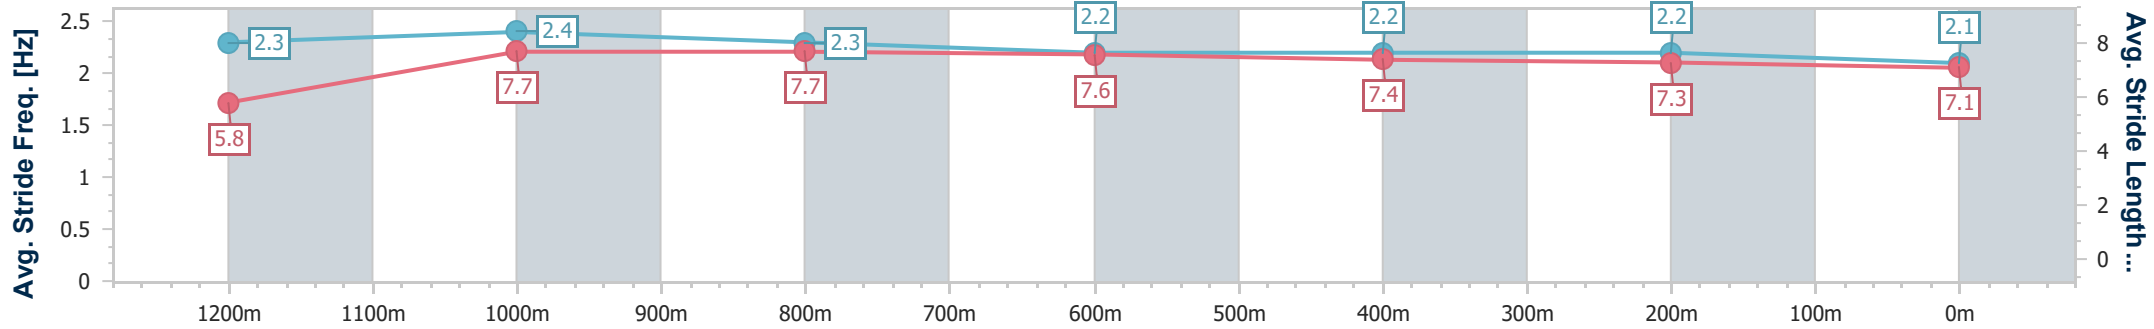

- [ ] Ranking at each section and finish
- .-.- No data available at this section
- NA No data available

Horse/Jockey Name	Magic Of Millo
Final Rank	8
Fastest Section Time (Section)	0:10.80 (1200m)
Top Speed [km/h] (Section)	67.4 (1200m)
Race State	Finished

Ipswich QLD Professional  
 Race 3: STROUD HOMES IPSWICH QTIS Two-Year-Old Maiden  
 Plate - 1350m

19 April 2023 - 12:34

Track Rating: Good 4, Weather: Overcast, Rail Position: +4m Entire

Section	Overall	1200m	1000m	800m	600m	400m	200m						
Section Times	1:23.00 [8] (0:11.26)	1:11.74 [3] (0:10.80)	1:00.94 [2] (0:11.33)	0:49.61 [2] (0:11.88)	0:37.73 [2] (0:12.15)	0:25.58 [1] (0:12.54)	0:13.04 [7]						
Average Speed [km/h]	48.0	66.6	63.0	60.3	59.5	58.3	54.9						
Top Speed [km/h]	66.0	67.4	65.1	61.3	60.1	58.6	57.9						
Avg. Dist. to Rail [m]	2.3	0.8	3.0	1.1	1.0	4.0	4.0						
Avg. Stride Freq. [Hz]	2.3	2.4	2.3	2.2	2.2	2.2	2.1						
Avg. Stride Length [m]	5.8	7.7	7.7	7.6	7.4	7.3	7.1						