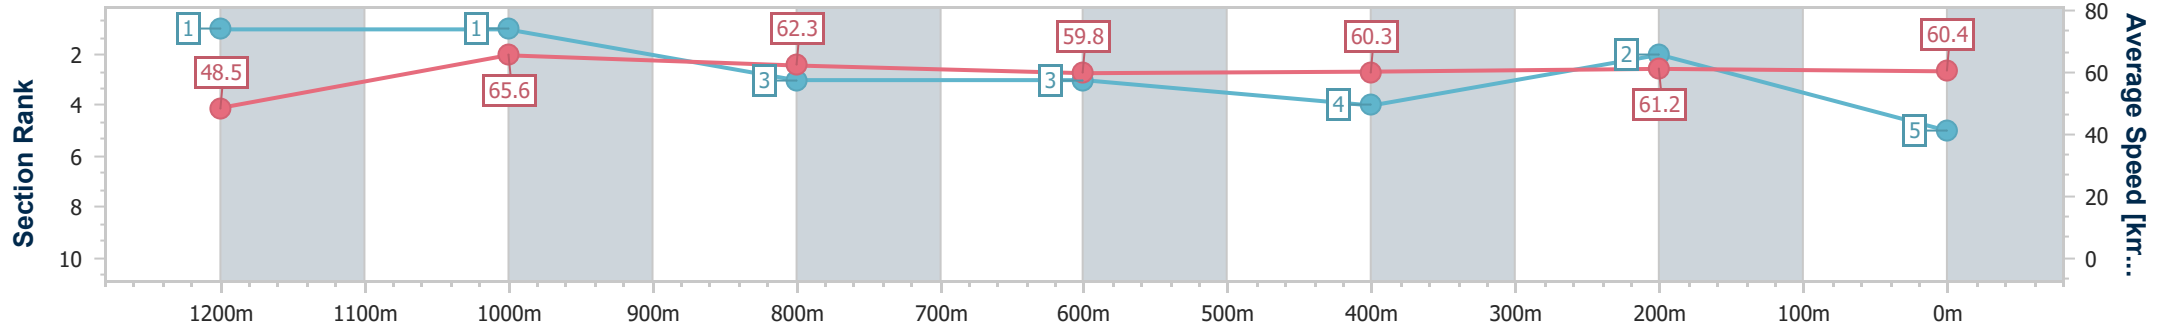

Horse/Jockey Name	Mishani Mystique
Final Rank	5
Fastest Section Time (Section)	0:10.91 (1200m)
Top Speed [km/h] (Section)	67.0 (1200m)
Race State	Finished

Ipswich QLD Professional
Race 3: STROUD HOMES IPSWICH QTIS Two-Year-Old Maiden
Plate - 1350m

19 April 2023 - 12:34

Track Rating: Good 4, Weather: Overcast, Rail Position: +4m Entire

Section	Overall	1200m	1000m	800m	600m	400m	200m
Section Times	1:21.60 [5] (0:11.14)	1:10.46 [1] (0:10.91)	0:59.55 [1] (0:11.42)	0:48.13 [3] (0:12.03)	0:36.10 [3] (0:12.12)	0:23.98 [4] (0:12.07)	0:11.91 [2] (0:11.91)
Average Speed [km/h]	48.5	65.6	62.3	59.8	60.3	61.2	60.4
Top Speed [km/h]	64.2	67.0	64.8	60.8	61.3	62.5	62.1
Avg. Dist. to Rail [m]	2.1	2.6	4.1	1.1	2.9	7.7	8.8
Avg. Stride Freq. [Hz]	2.4	2.5	2.4	2.4	2.4	2.4	2.4
Avg. Stride Length [m]	5.7	7.1	7.2	7.0	7.0	7.0	7.0

- [ ] Ranking at each section and finish
- -.-.- No data available at this section
- NA No data available