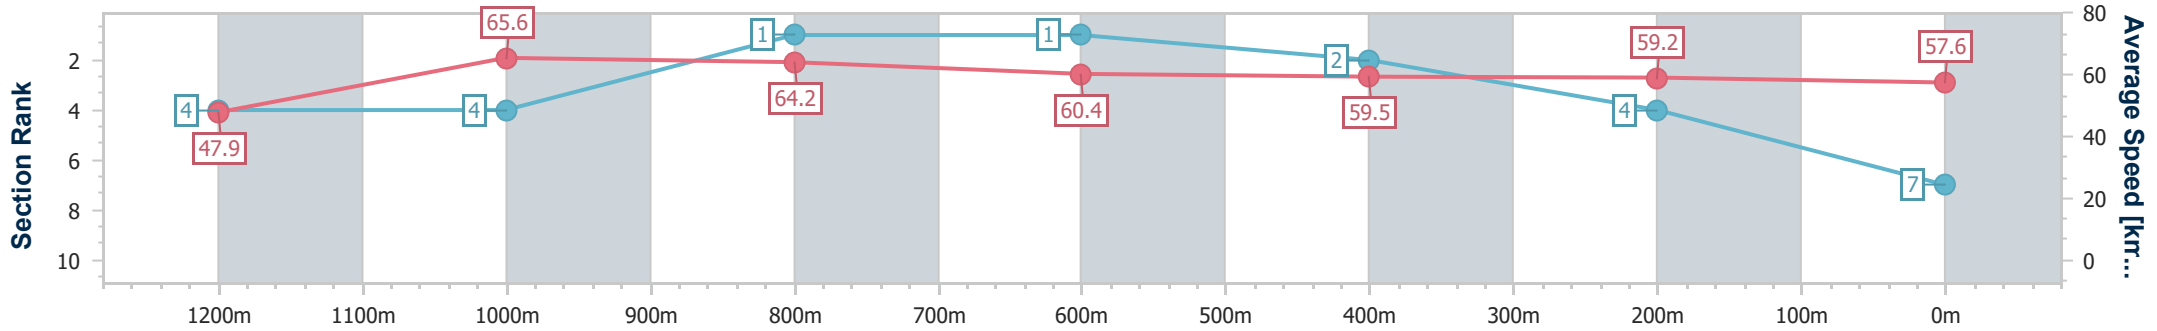

Horse/Jockey Name	Mister Moderation
Final Rank	7
Fastest Section Time (Section)	0:10.97 (1200m)
Top Speed [km/h] (Section)	66.2 (1200m)
Race State	Finished

Ipswich QLD Professional
Race 3: STROUD HOMES IPSWICH QTIS Two-Year-Old Maiden
Plate - 1350m

19 April 2023 - 12:34

Track Rating: Good 4, Weather: Overcast, Rail Position: +4m Entire

Section	Overall	1200m	1000m	800m	600m	400m	200m
Section Times	1:22.34 [7] (0:11.29)	1:11.05 [4] (0:10.97)	1:00.08 [4] (0:11.13)	0:48.95 [1] (0:11.87)	0:37.08 [1] (0:12.22)	0:24.86 [2] (0:12.38)	0:12.48 [4] (0:12.48)
Average Speed [km/h]	47.9	65.6	64.2	60.4	59.5	59.2	57.6
Top Speed [km/h]	65.8	66.2	65.4	61.8	60.3	60.1	60.0
Avg. Dist. to Rail [m]	5.1	1.6	2.4	1.1	1.9	5.6	5.9
Avg. Stride Freq. [Hz]	2.3	2.3	2.3	2.2	2.2	2.2	2.2
Avg. Stride Length [m]	6.0	7.7	7.8	7.5	7.4	7.4	7.2

- [ ] Ranking at each section and finish
- -.-.- No data available at this section
- NA No data available