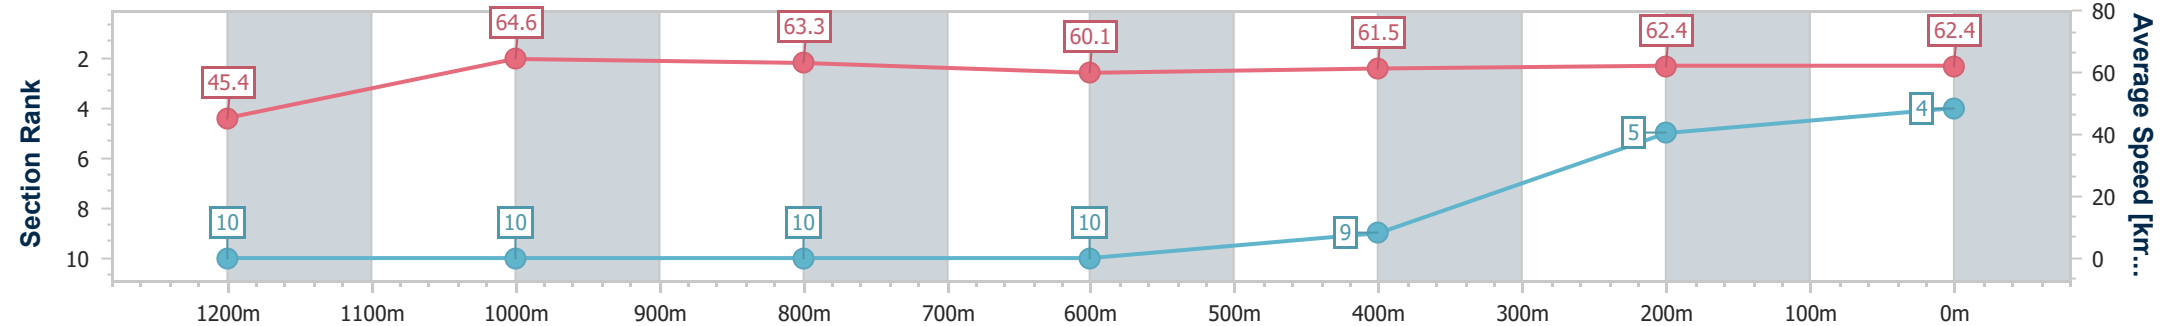

Horse/Jockey Name	Conquistadores
Final Rank	4
Fastest Section Time (Section)	0:11.11 (1200m)
Top Speed [km/h] (Section)	65.7 (1200m)
Race State	Finished

Ipswich QLD Professional
Race 3: STROUD HOMES IPSWICH QTIS Two-Year-Old Maiden
Plate - 1350m
19 April 2023 - 12:34

Track Rating: Good 4, Weather: Overcast, Rail Position: +4m Entire

Section	Overall	1200m	1000m	800m	600m	400m	200m
Section Times	1:21.55 [4] (0:11.92)	1:09.63 [10] (0:11.11)	0:58.52 [10] (0:11.29)	0:47.23 [10] (0:11.98)	0:35.25 [10] (0:11.90)	0:23.35 [9] (0:11.81)	0:11.54 [5] (0:11.54)
Average Speed [km/h]	45.4	64.6	63.3	60.1	61.5	62.4	62.4
Top Speed [km/h]	63.0	65.7	65.1	62.2	63.2	64.3	63.9
Avg. Dist. to Rail [m]	6.4	0.9	2.8	1.1	3.9	7.4	9.7
Avg. Stride Freq. [Hz]	2.2	2.4	2.3	2.3	2.3	2.3	2.3
Avg. Stride Length [m]	6.0	7.5	7.6	7.3	7.3	7.3	7.2

- [ ] Ranking at each section and finish
- -.-.- No data available at this section
- NA No data available