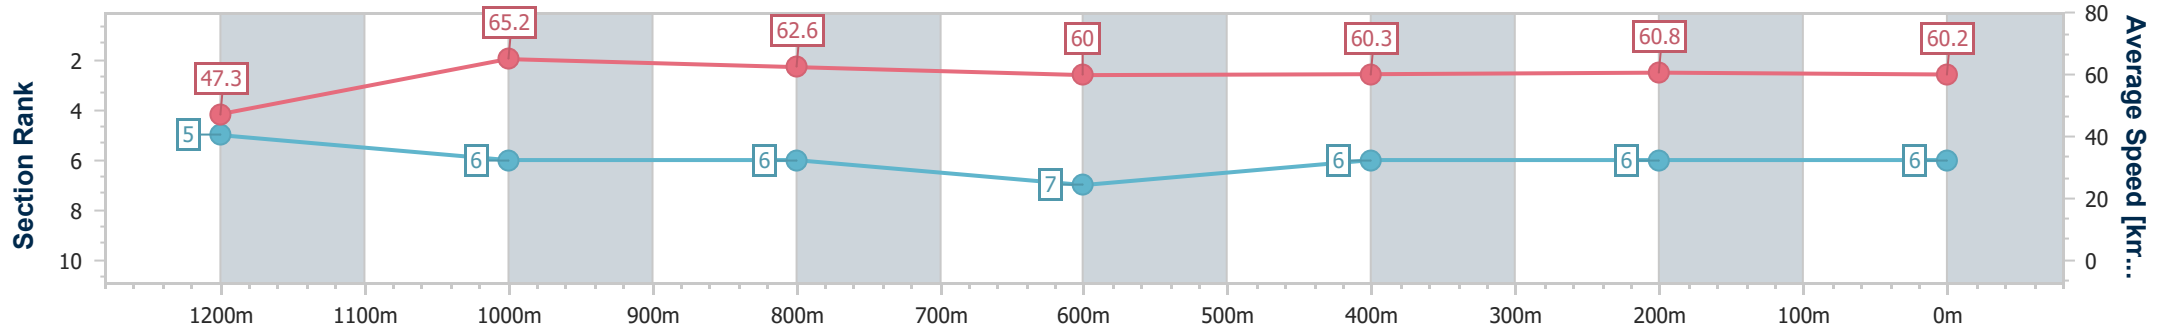

Horse/Jockey Name	Forcesome
Final Rank	6
Fastest Section Time (Section)	0:10.99 (1200m)
Top Speed [km/h] (Section)	66.3 (1200m)
Race State	Finished

Ipswich QLD Professional
Race 3: STROUD HOMES IPSWICH QTIS Two-Year-Old Maiden
Plate - 1350m

19 April 2023 - 12:34

Track Rating: Good 4, Weather: Overcast, Rail Position: +4m Entire

Section	Overall	1200m	1000m	800m	600m	400m	200m
Section Times	1:21.89 [6] (0:11.42)	1:10.47 [5] (0:10.99)	0:59.48 [6] (0:11.39)	0:48.09 [6] (0:11.94)	0:36.15 [7] (0:12.06)	0:24.09 [6] (0:12.18)	0:11.91 [6] (0:11.91)
Average Speed [km/h]	47.3	65.2	62.6	60.0	60.3	60.8	60.2
Top Speed [km/h]	63.7	66.3	65.3	60.8	60.9	61.6	61.5
Avg. Dist. to Rail [m]	1.4	2.3	4.1	1.3	2.0	8.5	10.9
Avg. Stride Freq. [Hz]	2.2	2.3	2.2	2.1	2.2	2.2	2.2
Avg. Stride Length [m]	6.0	7.7	7.7	7.6	7.6	7.6	7.5

- [ ] Ranking at each section and finish
- -.-.- No data available at this section
- NA No data available