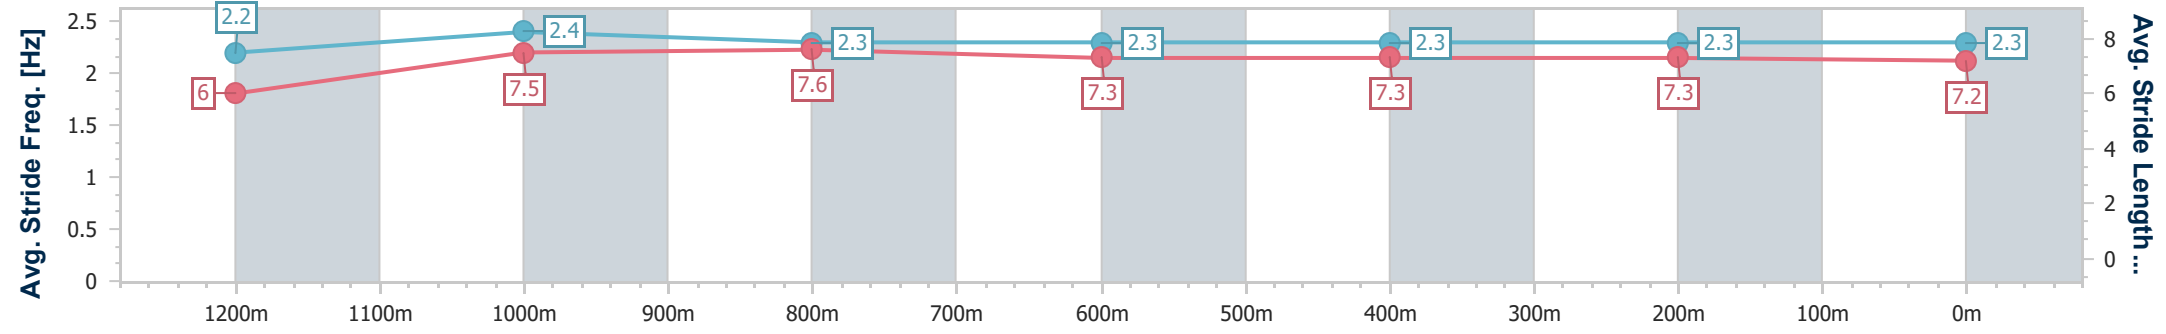

Horse/Jockey Name	Conquistadores
Final Rank	4
Fastest Section Time (Section)	0:11.11 (1200m)
Top Speed [km/h] (Section)	65.7 (1200m)
Race State	Finished

Ipswich QLD Professional
Race 3: STROUD HOMES IPSWICH QTIS Two-Year-Old Maiden
Plate - 1350m
19 April 2023 - 12:34

Track Rating: Good 4, Weather: Overcast, Rail Position: +4m Entire

Section	Overall	1200m	1000m	800m	600m	400m	200m
Section Times	1:21.55 [4] (0:11.92)	1:09.63 [10] (0:11.11)	0:58.52 [10] (0:11.29)	0:47.23 [10] (0:11.98)	0:35.25 [10] (0:11.90)	0:23.35 [9] (0:11.81)	0:11.54 [5] (0:11.54)
Average Speed [km/h]	45.4	64.6	63.3	60.1	61.5	62.4	62.4
Top Speed [km/h]	63.0	65.7	65.1	62.2	63.2	64.3	63.9
Avg. Dist. to Rail [m]	6.4	0.9	2.8	1.1	3.9	7.4	9.7
Avg. Stride Freq. [Hz]	2.2	2.4	2.3	2.3	2.3	2.3	2.3
Avg. Stride Length [m]	6.0	7.5	7.6	7.3	7.3	7.3	7.2

- [ ] Ranking at each section and finish
- -.-.- No data available at this section
- NA No data available