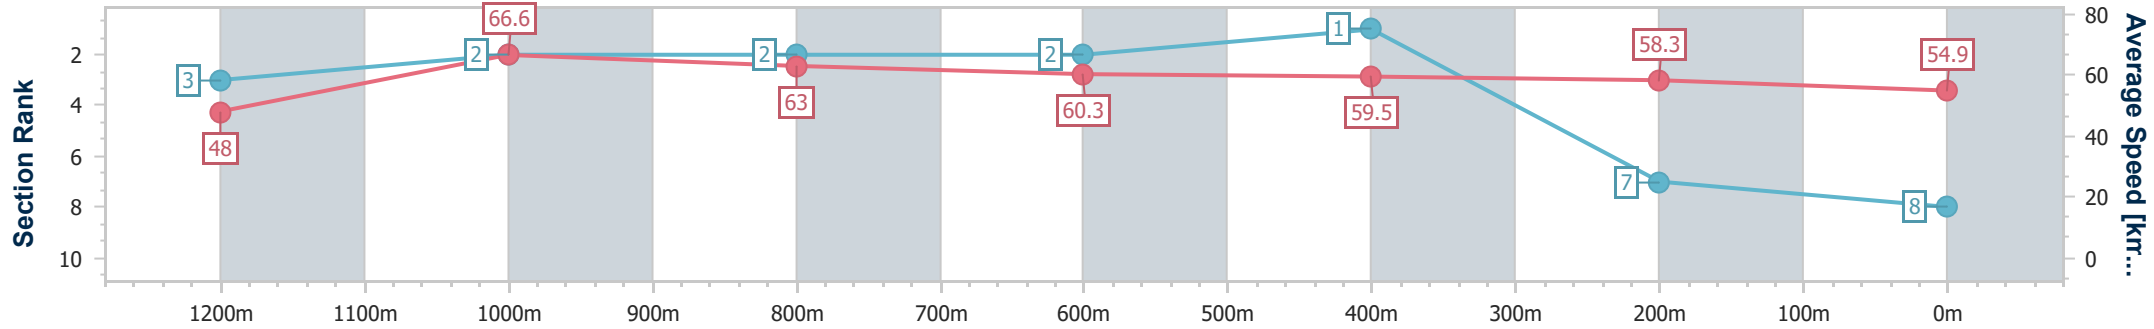

Horse/Jockey Name	Magic Of Millo
Final Rank	8
Fastest Section Time (Section)	0:10.80 (1200m)
Top Speed [km/h] (Section)	67.4 (1200m)
Race State	Finished

Ipswich QLD Professional
Race 3: STROUD HOMES IPSWICH QTIS Two-Year-Old Maiden
Plate - 1350m

19 April 2023 - 12:34

Track Rating: Good 4, Weather: Overcast, Rail Position: +4m Entire

Section	Overall	1200m	1000m	800m	600m	400m	200m						
Section Times	1:23.00 [8] (0:11.26)	1:11.74 [3] (0:10.80)	1:00.94 [2] (0:11.33)	0:49.61 [2] (0:11.88)	0:37.73 [2] (0:12.15)	0:25.58 [1] (0:12.54)	0:13.04 [7]						
Average Speed [km/h]	48.0	66.6	63.0	60.3	59.5	58.3	54.9						
Top Speed [km/h]	66.0	67.4	65.1	61.3	60.1	58.6	57.9						
Avg. Dist. to Rail [m]	2.3	0.8	3.0	1.1	1.0	4.0	4.0						
Avg. Stride Freq. [Hz]	2.3	2.4	2.3	2.2	2.2	2.2	2.1						
Avg. Stride Length [m]	5.8	7.7	7.7	7.6	7.4	7.3	7.1						

- [ ] Ranking at each section and finish
- -.-.- No data available at this section
- NA No data available