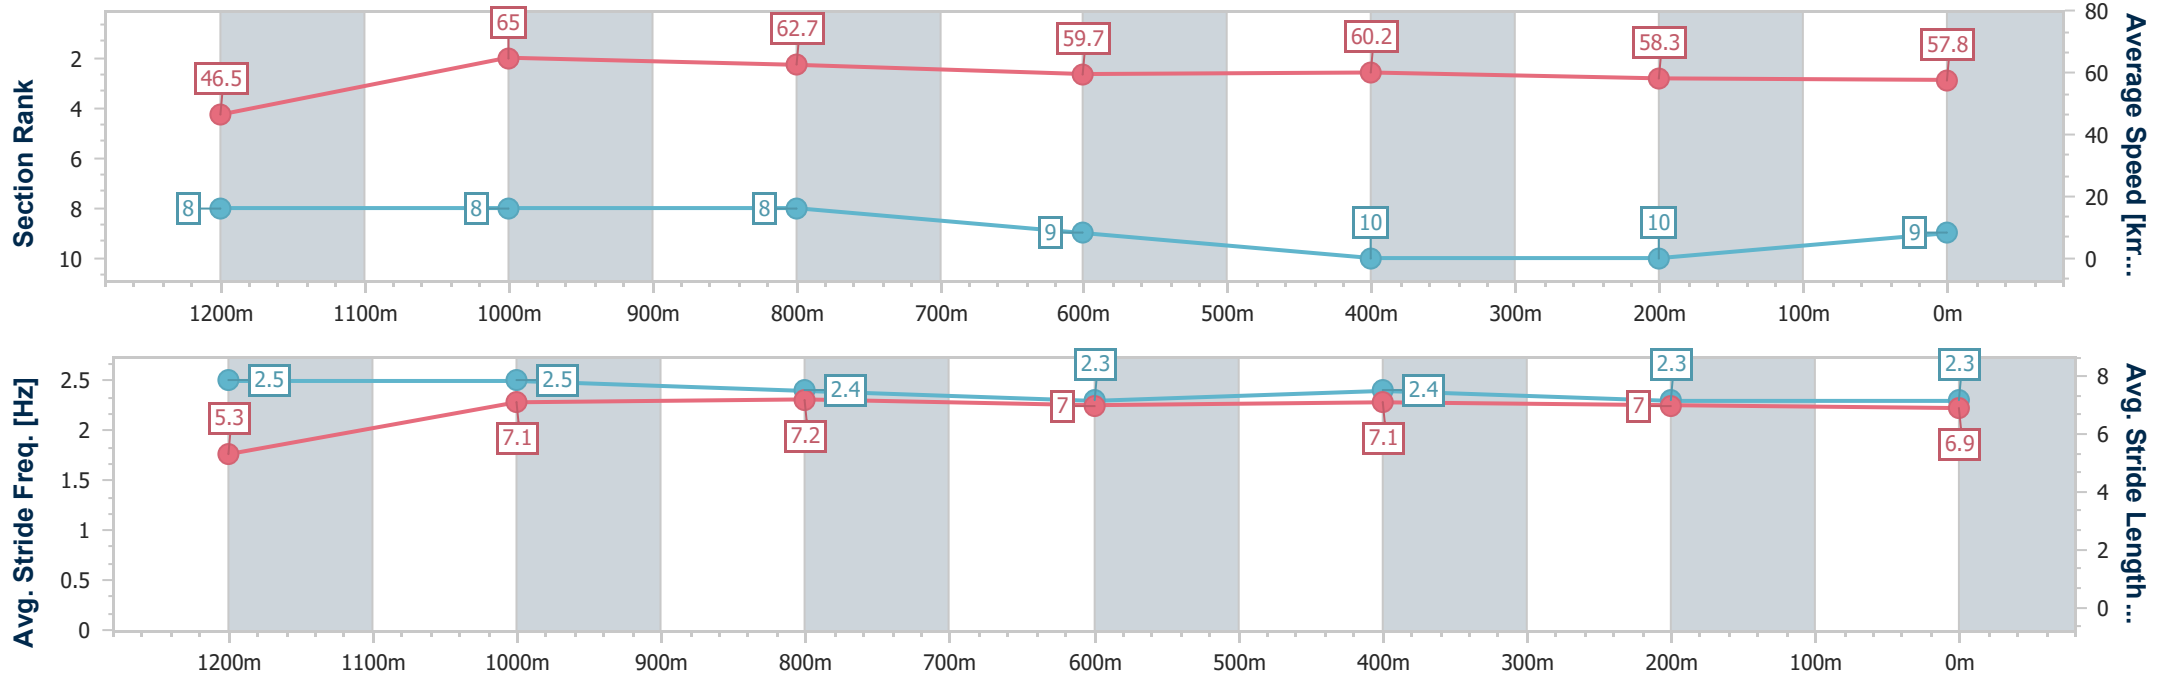

- [ ] Ranking at each section and finish
- .-.- No data available at this section
- NA No data available

Horse/Jockey Name	Sombor Shuffle
Final Rank	9
Fastest Section Time (Section)	0:11.04 (1200m)
Top Speed [km/h] (Section)	66.2 (1200m)
Race State	Finished

Ipswich QLD Professional  
 Race 3: STROUD HOMES IPSWICH QTIS Two-Year-Old Maiden  
 Plate - 1350m

19 April 2023 - 12:34

Track Rating: Good 4, Weather: Overcast, Rail Position: +4m Entire

Section	Overall	1200m	1000m	800m	600m	400m	200m
Section Times	1:23.18 [9] (0:11.61)	1:11.57 [8] (0:11.04)	1:00.53 [8] (0:11.39)	0:49.14 [8] (0:12.04)	0:37.10 [9] (0:12.09)	0:25.01 [10] (0:12.60)	0:12.41 [10] (0:12.41)
Average Speed [km/h]	46.5	65.0	62.7	59.7	60.2	58.3	57.8
Top Speed [km/h]	63.7	66.2	65.0	61.4	62.0	59.9	60.1
Avg. Dist. to Rail [m]	2.4	0.9	3.4	0.8	2.2	6.2	6.0
Avg. Stride Freq. [Hz]	2.5	2.5	2.4	2.3	2.4	2.3	2.3
Avg. Stride Length [m]	5.3	7.1	7.2	7.0	7.1	7.0	6.9

- [ ] Ranking at each section and finish
- .-.- No data available at this section
- NA No data available

Horse/Jockey Name	Mishani Aviator
Final Rank	10
Fastest Section Time (Section)	0:10.91 (1200m)
Top Speed [km/h] (Section)	66.8 (1200m)
Race State	Finished