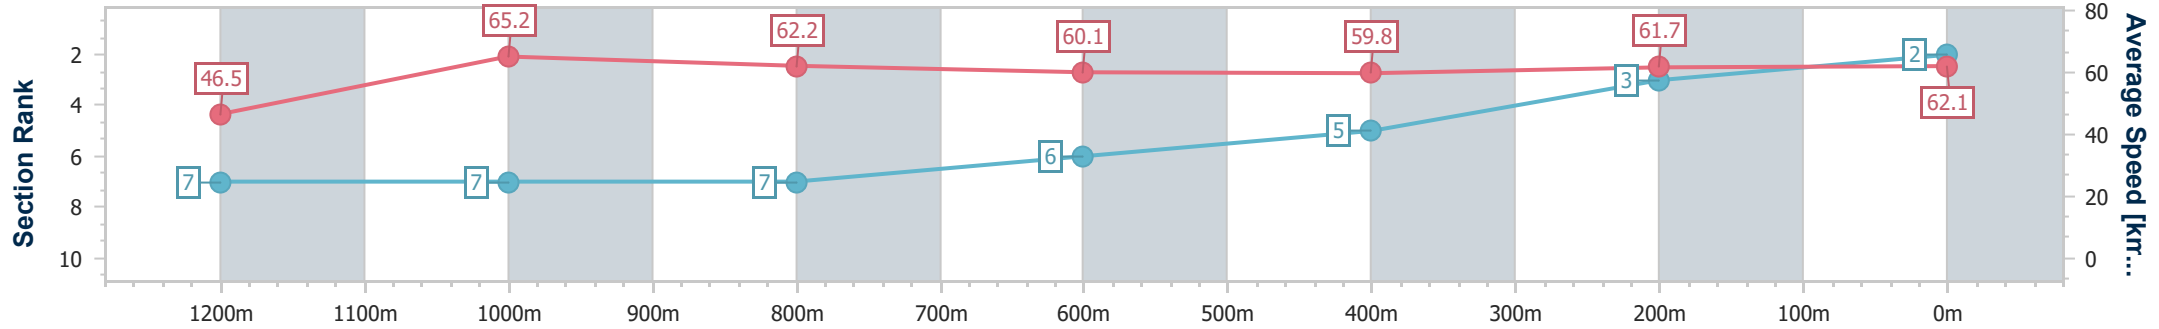

Horse/Jockey Name	Central Park
Final Rank	2
Fastest Section Time (Section)	0:10.96 (1200m)
Top Speed [km/h] (Section)	66.9 (1200m)
Race State	Finished

Ipswich QLD Professional
Race 3: STROUD HOMES IPSWICH QTIS Two-Year-Old Maiden
Plate - 1350m

19 April 2023 - 12:34

Track Rating: Good 4, Weather: Overcast, Rail Position: +4m Entire

Section	Overall	1200m	1000m	800m	600m	400m	200m
Section Times	1:21.48 [2] (0:11.61)	1:09.87 [7] (0:10.96)	0:58.91 [7] (0:11.43)	0:47.48 [7] (0:11.89)	0:35.59 [6] (0:12.10)	0:23.49 [5] (0:11.93)	0:11.56 [3] (0:11.56)
Average Speed [km/h]	46.5	65.2	62.2	60.1	59.8	61.7	62.1
Top Speed [km/h]	64.7	66.9	64.2	60.8	61.1	63.2	63.8
Avg. Dist. to Rail [m]	2.3	3.6	4.9	2.2	1.2	5.7	4.2
Avg. Stride Freq. [Hz]	2.2	2.3	2.2	2.2	2.2	2.3	2.3
Avg. Stride Length [m]	6.1	7.8	7.7	7.6	7.6	7.5	7.4

- [ ] Ranking at each section and finish
- -.-.- No data available at this section
- NA No data available