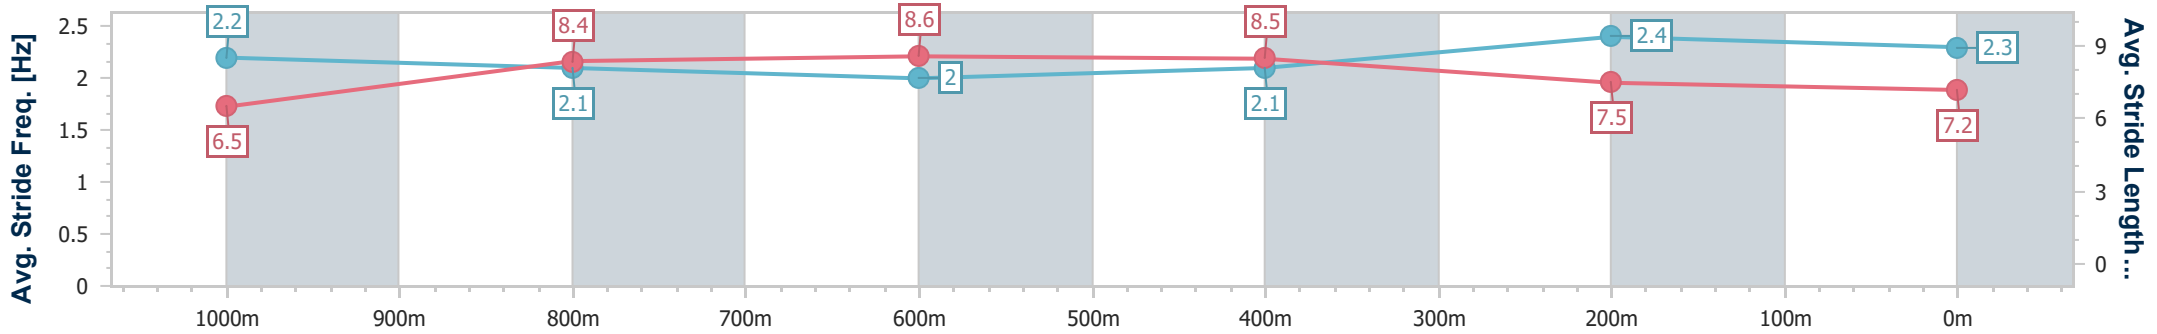

- [] Ranking at each section and finish
- .-.- No data available at this section
- NA No data available

Horse/Jockey Name	Acrobatic
Final Rank	4
Fastest Section Time (Section)	0:11.06 (600m)
Top Speed [km/h] (Section)	65.9 (400m)
Race State	Finished

Eagle Farm QLD Professional
Race 7: SKY RACING Class 6 Handicap - 1200m

15 April 2023 - 15:22

Track Rating: Good 4, Weather: Fine, Rail Position: +3m Entire

BRISBANE
RACING CLUB

Section	Overall	1000m	800m	600m	400m	200m
Section Times	1:11.11 [4] (0:13.76)	0:57.35 [3] (0:11.49)	0:45.86 [5] (0:11.59)	0:34.27 [5] (0:11.06)	0:23.21 [4] (0:11.08)	0:12.13 [3] (0:12.13)
Average Speed [km/h]	52.3	63.1	62.5	64.1	65.1	59.3
Top Speed [km/h]	64.9	63.9	63.6	65.8	65.9	64.0
Avg. Dist. to Rail [m]	0.5	1.4	1.6	2.7	0.7	1.9
Avg. Stride Freq. [Hz]	2.2	2.1	2.0	2.1	2.4	2.3
Avg. Stride Length [m]	6.5	8.4	8.6	8.5	7.5	7.2