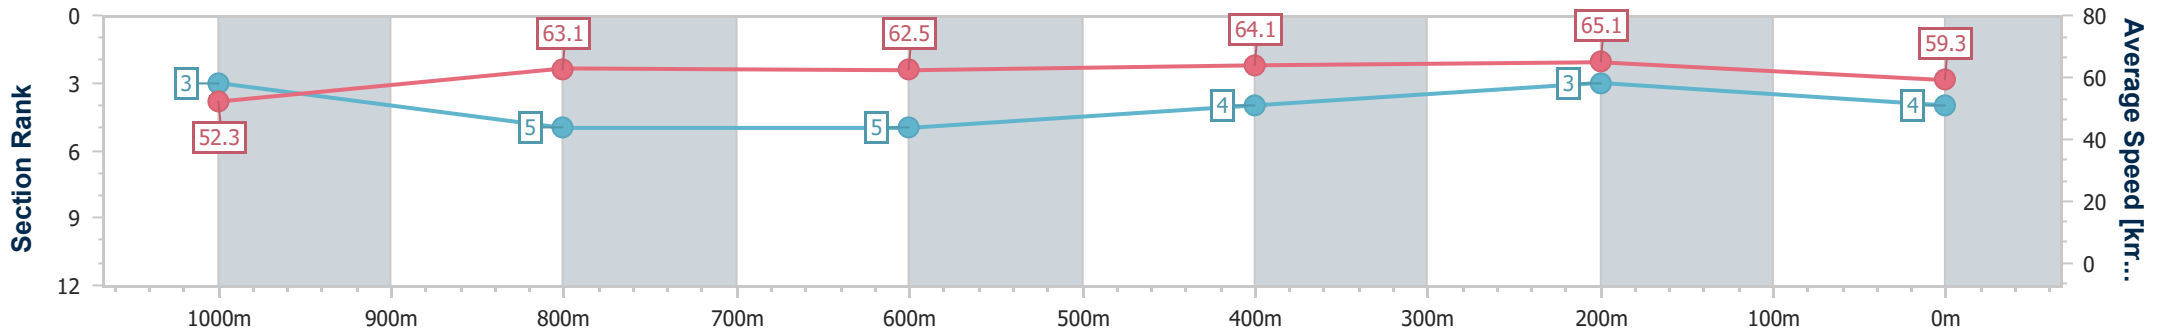

- [] Ranking at each section and finish
- .-.- No data available at this section
- NA No data available

Horse/Jockey Name	Acrobatic
Final Rank	4
Fastest Section Time (Section)	0:11.06 (600m)
Top Speed [km/h] (Section)	65.9 (400m)
Race State	Finished

Eagle Farm QLD Professional
Race 7: SKY RACING Class 6 Handicap - 1200m

15 April 2023 - 15:22

Track Rating: Good 4, Weather: Fine, Rail Position: +3m Entire

BRISBANE
RACING CLUB

Section	Overall	1000m	800m	600m	400m	200m
Section Times	1:11.11 [4] (0:13.76)	0:57.35 [3] (0:11.49)	0:45.86 [5] (0:11.59)	0:34.27 [5] (0:11.06)	0:23.21 [4] (0:11.08)	0:12.13 [3] (0:12.13)
Average Speed [km/h]	52.3	63.1	62.5	64.1	65.1	59.3
Top Speed [km/h]	64.9	63.9	63.6	65.8	65.9	64.0
Avg. Dist. to Rail [m]	0.5	1.4	1.6	2.7	0.7	1.9
Avg. Stride Freq. [Hz]	2.2	2.1	2.0	2.1	2.4	2.3
Avg. Stride Length [m]	6.5	8.4	8.6	8.5	7.5	7.2