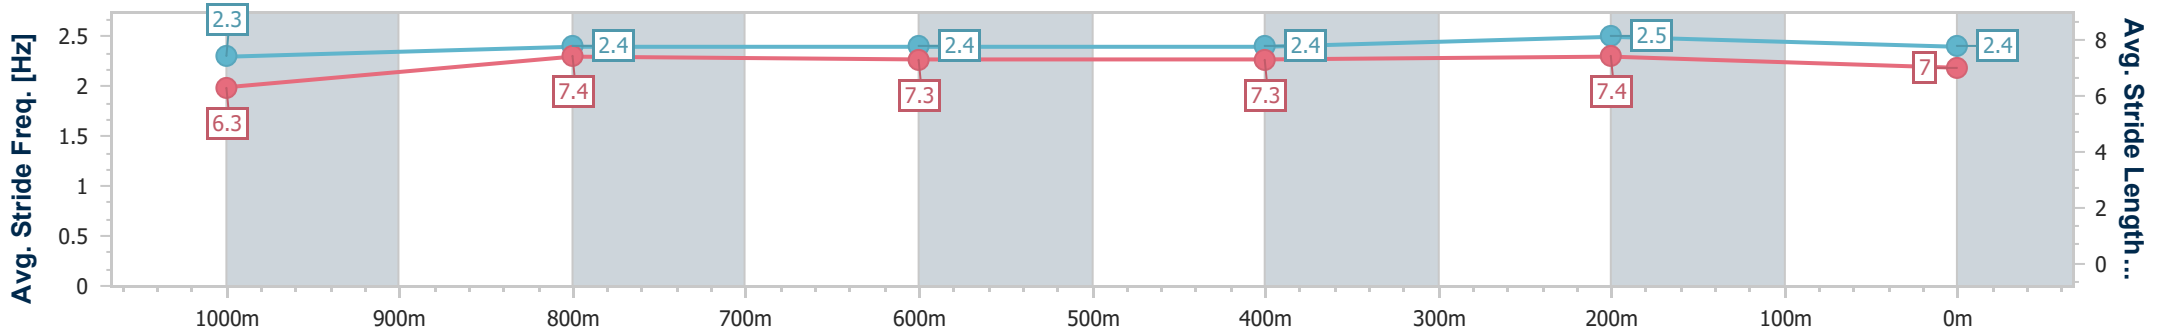

Eagle Farm QLD Professional
Race 7: SKY RACING Class 6 Handicap - 1200m

15 April 2023 - 15:22

Track Rating: Good 4, Weather: Fine, Rail Position: +3m Entire

BRISBANE
RACING CLUB

Section	Overall	1000m	800m	600m	400m	200m
Section Times	1:10.58 [2] (0:13.57)	0:57.01 [1] (0:11.30)	0:45.71 [1] (0:11.46)	0:34.25 [1] (0:11.35)	0:22.90 [1] (0:11.07)	0:11.83 [1] (0:11.83)
Average Speed [km/h]	53.0	64.2	63.1	63.7	65.0	60.9
Top Speed [km/h]	66.0	65.4	64.1	65.3	66.1	63.5
Avg. Dist. to Rail [m]	2.6	0.9	1.0	1.0	1.7	1.1
Avg. Stride Freq. [Hz]	2.3	2.4	2.4	2.4	2.5	2.4
Avg. Stride Length [m]	6.3	7.4	7.3	7.3	7.4	7.0