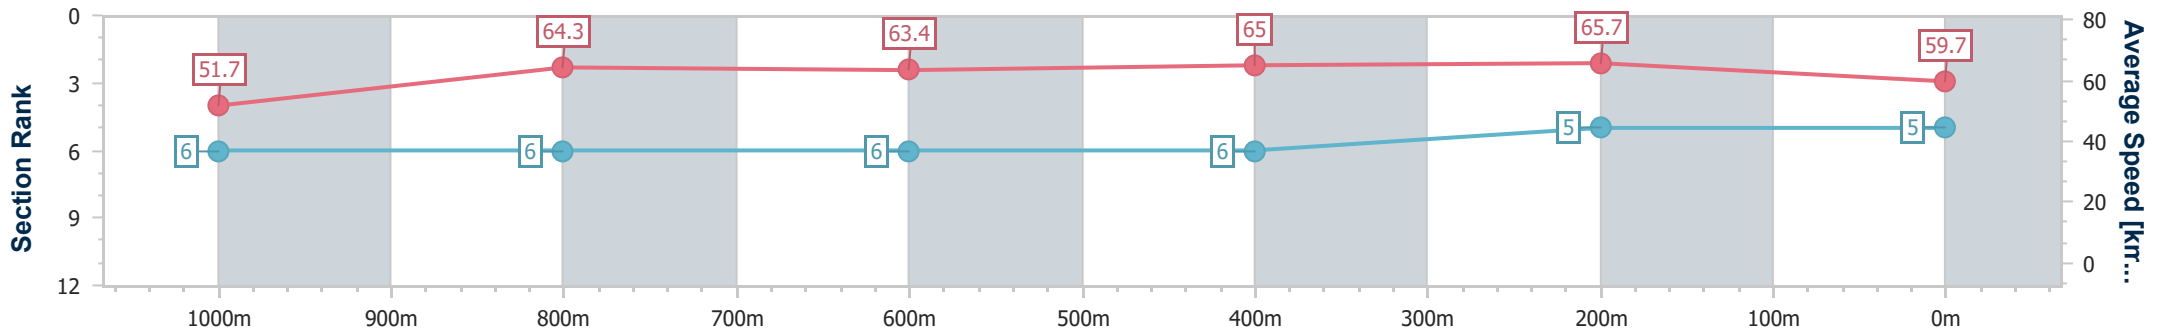

Eagle Farm QLD Professional
Race 7: SKY RACING Class 6 Handicap - 1200m

15 April 2023 - 15:22

Track Rating: Good 4, Weather: Fine, Rail Position: +3m Entire

BRISBANE RACING CLUB

Section	Overall	1000m	800m	600m	400m	200m
Section Times	1:11.15 [5] (0:13.96)	0:57.19 [6] (0:11.41)	0:45.78 [6] (0:11.54)	0:34.24 [6] (0:11.22)	0:23.02 [6] (0:10.97)	0:12.05 [5] (0:12.05)
Average Speed [km/h]	51.7	64.3	63.4	65.0	65.7	59.7
Top Speed [km/h]	65.4	64.8	64.7	66.9	67.3	63.5
Avg. Dist. to Rail [m]	3.7	3.4	4.0	2.7	6.6	6.4
Avg. Stride Freq. [Hz]	2.2	2.3	2.3	2.4	2.4	2.3
Avg. Stride Length [m]	6.4	7.7	7.5	7.6	7.6	7.3