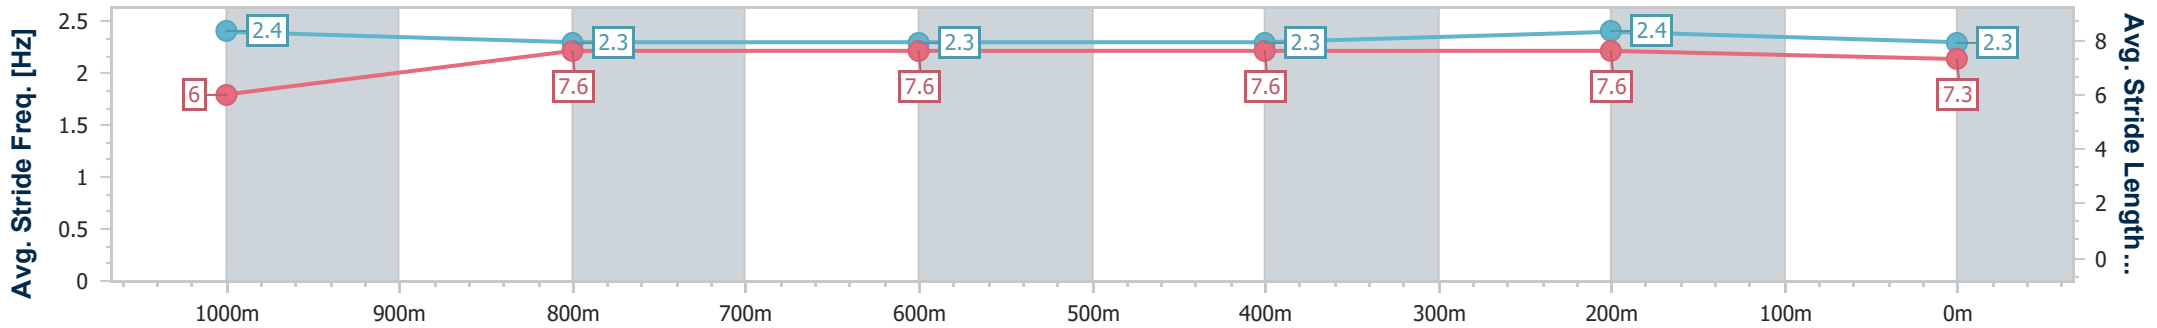

Eagle Farm QLD Professional
Race 7: SKY RACING Class 6 Handicap - 1200m

15 April 2023 - 15:22

Track Rating: Good 4, Weather: Fine, Rail Position: +3m Entire

BRISBANE
RACING CLUB

Section	Overall	1000m	800m	600m	400m	200m
Section Times	1:11.05 [3] (0:14.20)	0:56.85 [9] (0:11.39)	0:45.46 [8] (0:11.54)	0:33.92 [8] (0:11.21)	0:22.71 [8] (0:10.95)	0:11.76 [9] (0:11.76)
Average Speed [km/h]	50.8	63.4	62.3	64.5	65.7	61.3
Top Speed [km/h]	64.8	64.8	63.7	66.3	67.6	63.7
Avg. Dist. to Rail [m]	4.8	0.9	0.3	0.3	0.8	0.7
Avg. Stride Freq. [Hz]	2.4	2.3	2.3	2.3	2.4	2.3
Avg. Stride Length [m]	6.0	7.6	7.6	7.6	7.6	7.3

- [] Ranking at each section and finish
- .-.- No data available at this section
- NA No data available

Horse/Jockey Name	Acrobatic
Final Rank	4
Fastest Section Time (Section)	0:11.06 (600m)
Top Speed [km/h] (Section)	65.9 (400m)
Race State	Finished