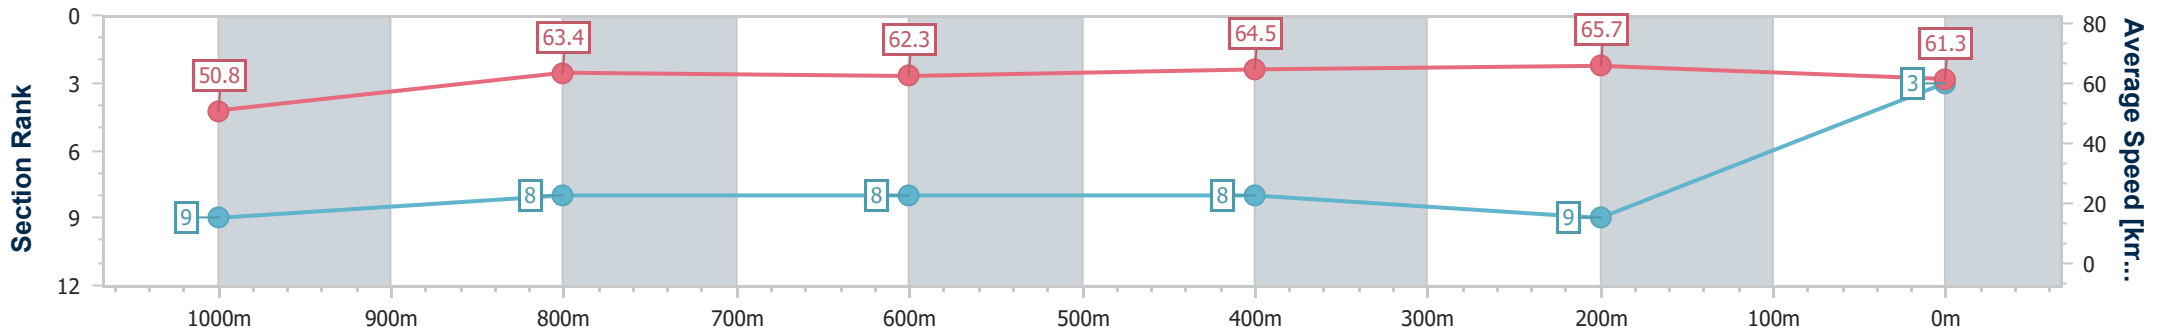

Eagle Farm QLD Professional
Race 7: SKY RACING Class 6 Handicap - 1200m

15 April 2023 - 15:22

Track Rating: Good 4, Weather: Fine, Rail Position: +3m Entire

BRISBANE
RACING CLUB

Section	Overall	1000m	800m	600m	400m	200m
Section Times	1:11.05 [3] (0:14.20)	0:56.85 [9] (0:11.39)	0:45.46 [8] (0:11.54)	0:33.92 [8] (0:11.21)	0:22.71 [8] (0:10.95)	0:11.76 [9] (0:11.76)
Average Speed [km/h]	50.8	63.4	62.3	64.5	65.7	61.3
Top Speed [km/h]	64.8	64.8	63.7	66.3	67.6	63.7
Avg. Dist. to Rail [m]	4.8	0.9	0.3	0.3	0.8	0.7
Avg. Stride Freq. [Hz]	2.4	2.3	2.3	2.3	2.4	2.3
Avg. Stride Length [m]	6.0	7.6	7.6	7.6	7.6	7.3

- [] Ranking at each section and finish
- .-.- No data available at this section
- NA No data available

Horse/Jockey Name	Acrobatic
Final Rank	4
Fastest Section Time (Section)	0:11.06 (600m)
Top Speed [km/h] (Section)	65.9 (400m)
Race State	Finished