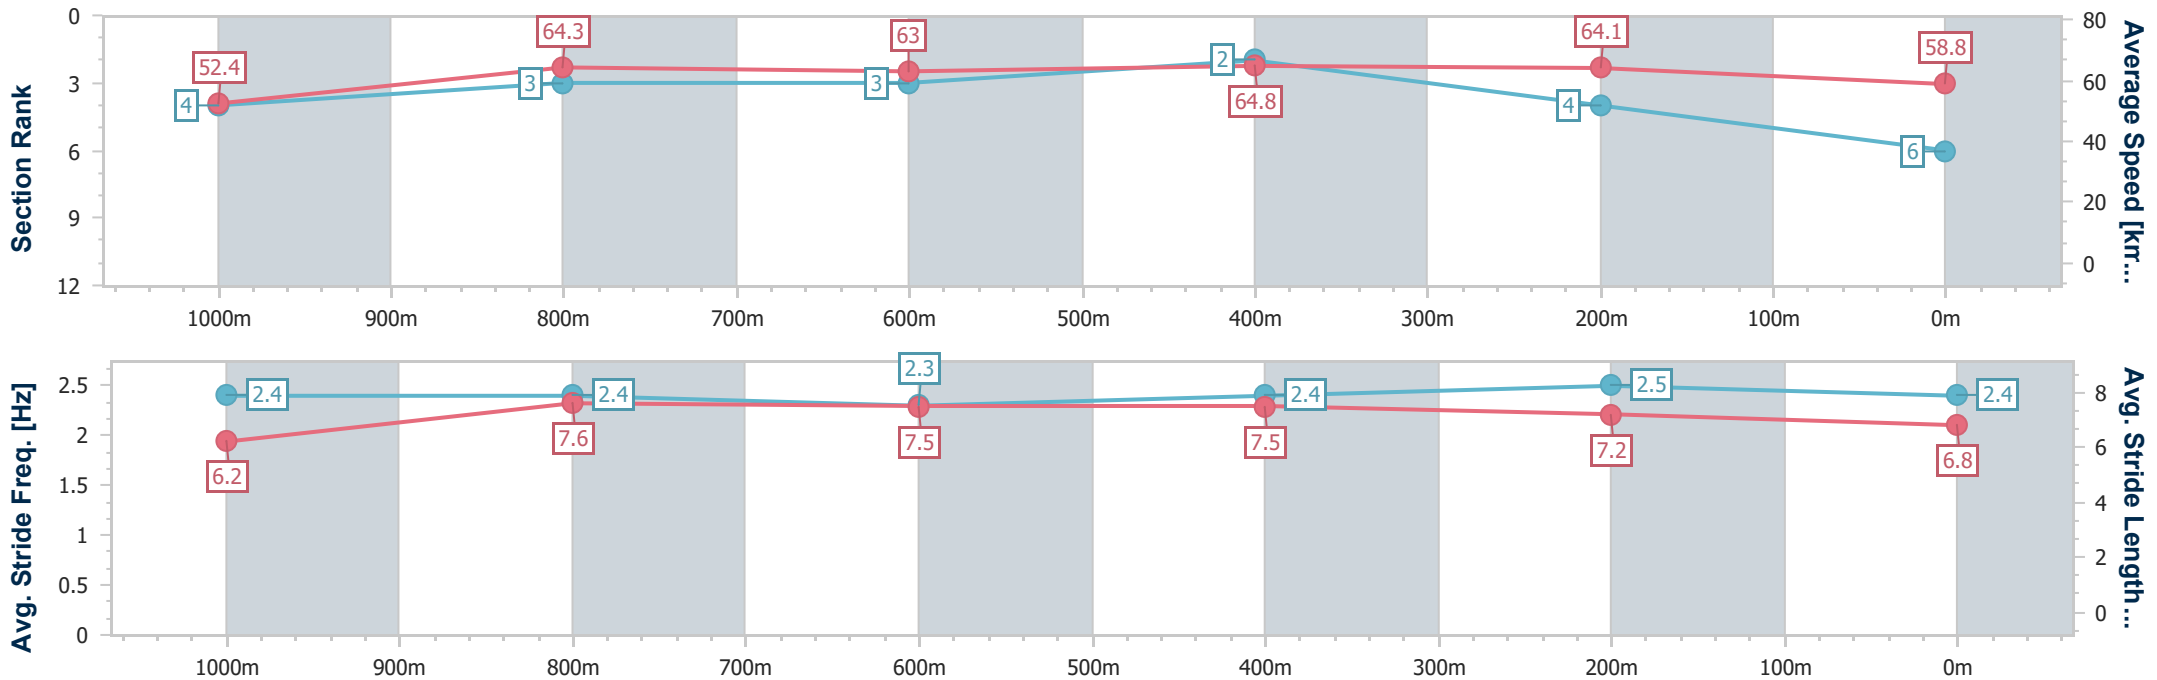

Eagle Farm QLD Professional
Race 7: SKY RACING Class 6 Handicap - 1200m

15 April 2023 - 15:22

Track Rating: Good 4, Weather: Fine, Rail Position: +3m Entire

BRISBANE
RACING CLUB

Section	Overall	1000m	800m	600m	400m	200m
Section Times	1:11.28 [6] (0:13.78)	0:57.50 [4] (0:11.34)	0:46.16 [3] (0:11.50)	0:34.66 [3] (0:11.17)	0:23.49 [2] (0:11.24)	0:12.25 [4] (0:12.25)
Average Speed [km/h]	52.4	64.3	63.0	64.8	64.1	58.8
Top Speed [km/h]	66.9	65.2	65.2	66.2	66.1	61.7
Avg. Dist. to Rail [m]	5.7	2.4	1.5	0.8	4.2	4.5
Avg. Stride Freq. [Hz]	2.4	2.4	2.3	2.4	2.5	2.4
Avg. Stride Length [m]	6.2	7.6	7.5	7.5	7.2	6.8

- [] Ranking at each section and finish
- .-.- No data available at this section
- NA No data available

Horse/Jockey Name	Drive A Deel
Final Rank	7
Fastest Section Time (Section)	0:10.91 (400m)
Top Speed [km/h] (Section)	67.3 (400m)
Race State	Finished