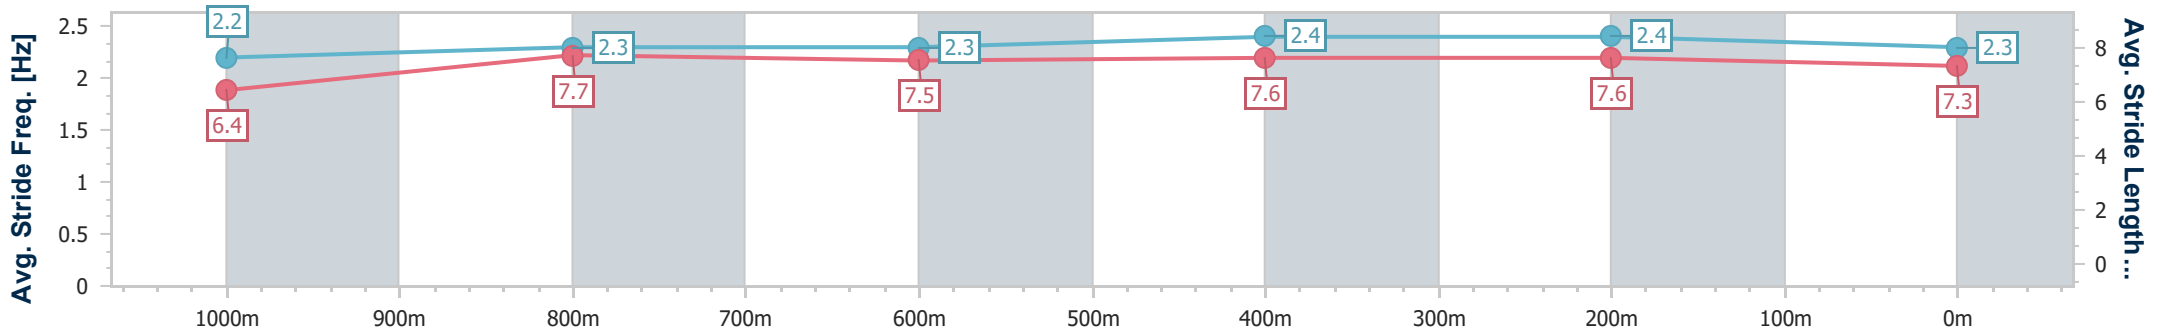

Eagle Farm QLD Professional
Race 7: SKY RACING Class 6 Handicap - 1200m

15 April 2023 - 15:22

Track Rating: Good 4, Weather: Fine, Rail Position: +3m Entire

BRISBANE RACING CLUB

Section	Overall	1000m	800m	600m	400m	200m
Section Times	1:11.15 [5] (0:13.96)	0:57.19 [6] (0:11.41)	0:45.78 [6] (0:11.54)	0:34.24 [6] (0:11.22)	0:23.02 [6] (0:10.97)	0:12.05 [5] (0:12.05)
Average Speed [km/h]	51.7	64.3	63.4	65.0	65.7	59.7
Top Speed [km/h]	65.4	64.8	64.7	66.9	67.3	63.5
Avg. Dist. to Rail [m]	3.7	3.4	4.0	2.7	6.6	6.4
Avg. Stride Freq. [Hz]	2.2	2.3	2.3	2.4	2.4	2.3
Avg. Stride Length [m]	6.4	7.7	7.5	7.6	7.6	7.3