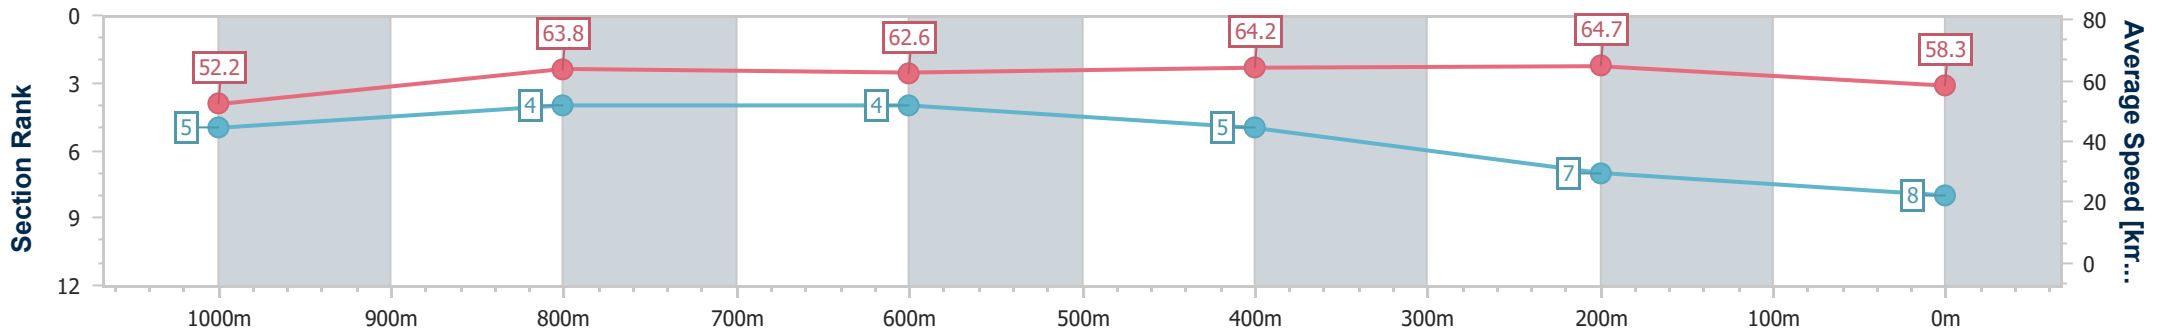

Eagle Farm QLD Professional
Race 7: SKY RACING Class 6 Handicap - 1200m

15 April 2023 - 15:22

Track Rating: Good 4, Weather: Fine, Rail Position: +3m Entire

BRISBANE
RACING CLUB

Section	Overall	1000m	800m	600m	400m	200m
Section Times	1:11.48 [8] (0:13.84)	0:57.64 [5] (0:11.36)	0:46.28 [4] (0:11.58)	0:34.70 [4] (0:11.23)	0:23.47 [5] (0:11.10)	0:12.37 [7] (0:12.37)
Average Speed [km/h]	52.2	63.8	62.6	64.2	64.7	58.3
Top Speed [km/h]	65.8	64.9	63.4	66.1	66.4	62.1
Avg. Dist. to Rail [m]	1.6	1.5	1.2	0.3	2.3	3.3
Avg. Stride Freq. [Hz]	2.6	2.7	2.7	2.8	2.8	2.7
Avg. Stride Length [m]	5.6	6.5	6.4	6.4	6.3	6.0