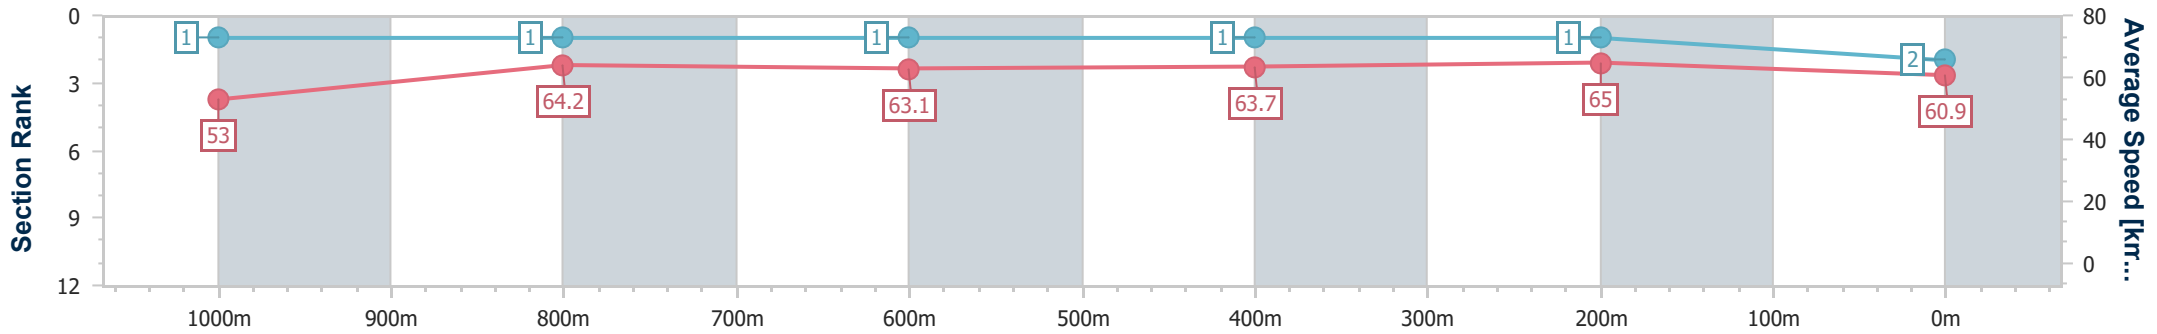

Eagle Farm QLD Professional
Race 7: SKY RACING Class 6 Handicap - 1200m

15 April 2023 - 15:22

Track Rating: Good 4, Weather: Fine, Rail Position: +3m Entire

BRISBANE
RACING CLUB

Section	Overall	1000m	800m	600m	400m	200m
Section Times	1:10.58 [2] (0:13.57)	0:57.01 [1] (0:11.30)	0:45.71 [1] (0:11.46)	0:34.25 [1] (0:11.35)	0:22.90 [1] (0:11.07)	0:11.83 [1] (0:11.83)
Average Speed [km/h]	53.0	64.2	63.1	63.7	65.0	60.9
Top Speed [km/h]	66.0	65.4	64.1	65.3	66.1	63.5
Avg. Dist. to Rail [m]	2.6	0.9	1.0	1.0	1.7	1.1
Avg. Stride Freq. [Hz]	2.3	2.4	2.4	2.4	2.5	2.4
Avg. Stride Length [m]	6.3	7.4	7.3	7.3	7.4	7.0