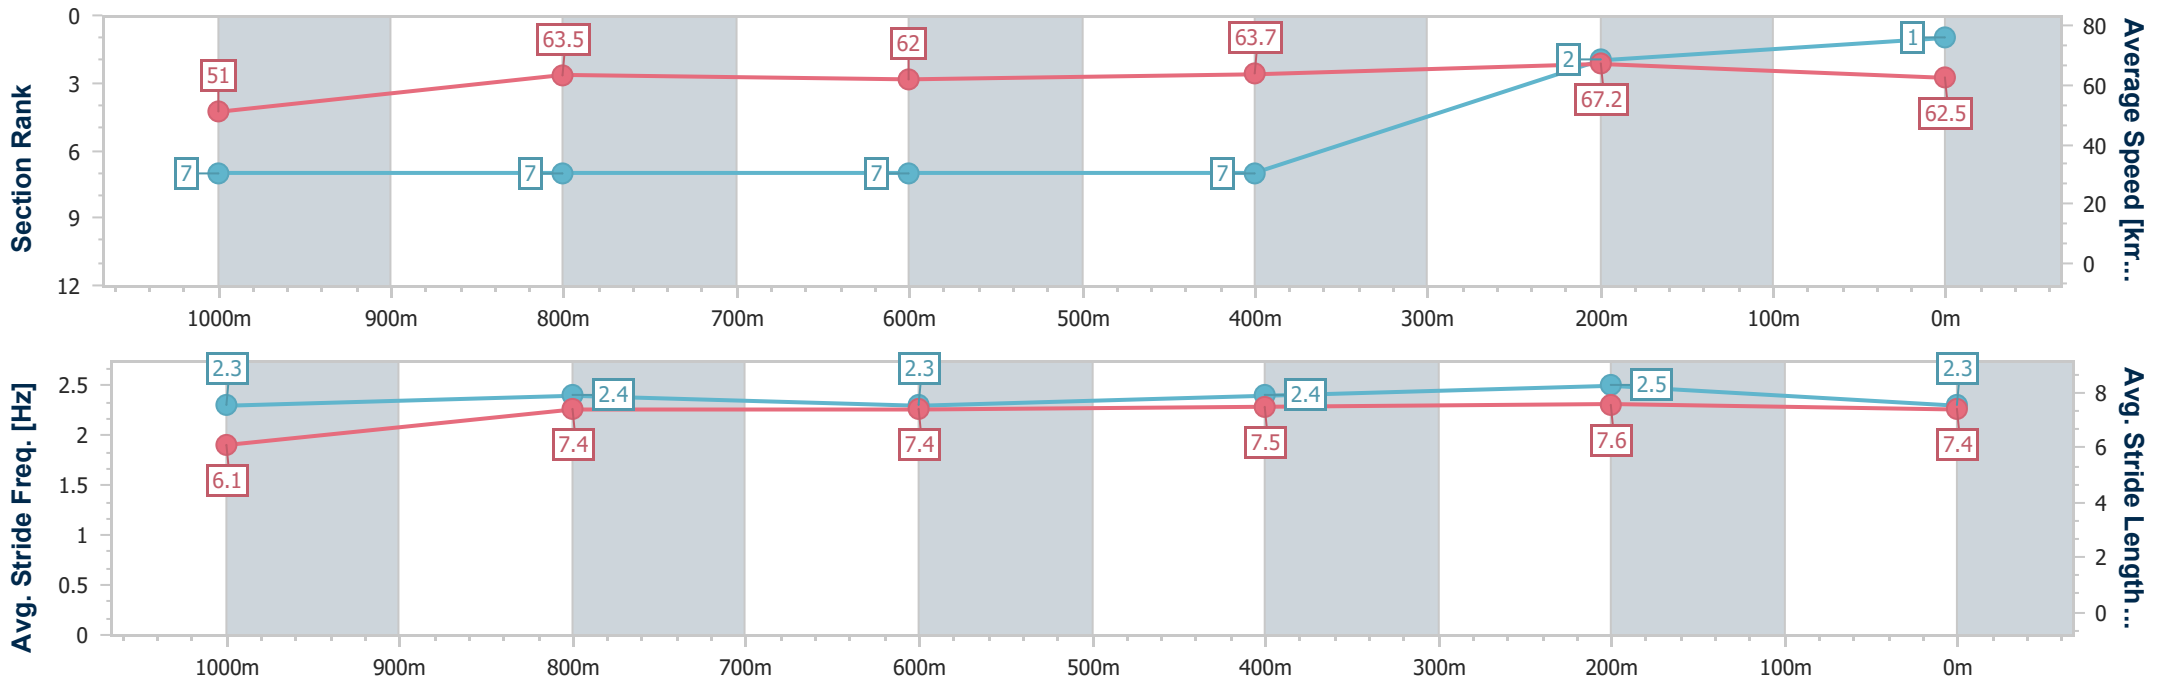

15 April 2023 - 15:22

Track Rating: Good 4, Weather: Fine, Rail Position: +3m Entire

BRISBANE
RACING CLUB

Section	Overall	1000m	800m	600m	400m	200m
Section Times	1:10.48 [1] (0:14.13)	0:56.35 [7] (0:11.35)	0:45.00 [7] (0:11.58)	0:33.42 [7] (0:11.18)	0:22.24 [7] (0:10.71)	0:11.53 [2] (0:11.53)
Average Speed [km/h]	51.0	63.5	62.0	63.7	67.2	62.5
Top Speed [km/h]	66.8	64.7	63.7	67.1	68.5	64.9
Avg. Dist. to Rail [m]	3.7	0.4	0.6	2.0	0.7	0.9
Avg. Stride Freq. [Hz]	2.3	2.4	2.3	2.4	2.5	2.3
Avg. Stride Length [m]	6.1	7.4	7.4	7.5	7.6	7.4