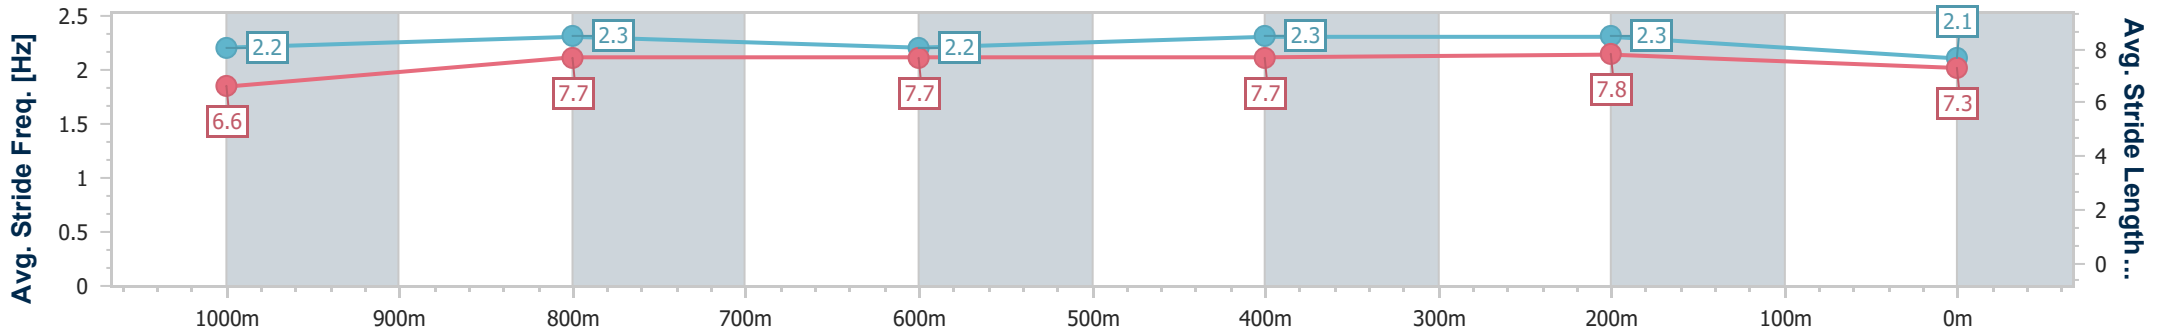

Eagle Farm QLD Professional
Race 7: SKY RACING Class 6 Handicap - 1200m

15 April 2023 - 15:22

Track Rating: Good 4, Weather: Fine, Rail Position: +3m Entire

BRISBANE RACING CLUB

Section	Overall	1000m	800m	600m	400m	200m
Section Times	1:11.89 [9] (0:13.64)	0:58.25 [2] (0:11.31)	0:46.94 [2] (0:11.67)	0:35.27 [2] (0:11.26)	0:24.01 [3] (0:11.21)	0:12.80 [6] (0:12.80)
Average Speed [km/h]	52.9	64.2	62.9	64.1	64.4	56.3
Top Speed [km/h]	65.5	65.2	64.4	64.9	67.0	61.7
Avg. Dist. to Rail [m]	3.2	2.1	4.0	1.0	3.3	5.4
Avg. Stride Freq. [Hz]	2.2	2.3	2.2	2.3	2.3	2.1
Avg. Stride Length [m]	6.6	7.7	7.7	7.7	7.8	7.3

- [] Ranking at each section and finish
- .-.- No data available at this section
- NA No data available