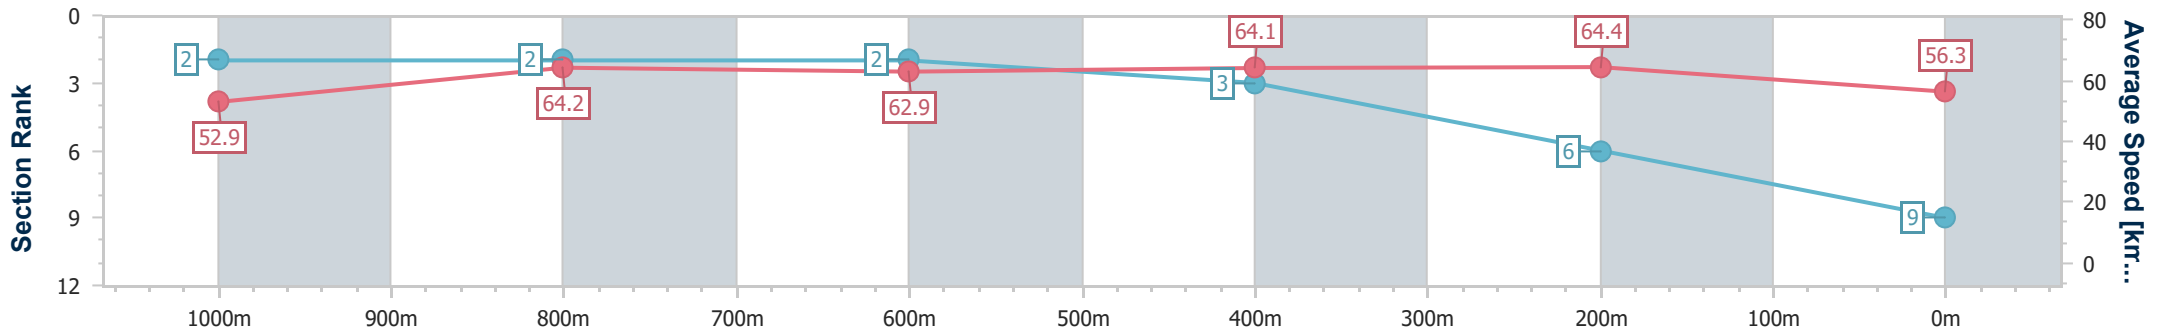

Eagle Farm QLD Professional
Race 7: SKY RACING Class 6 Handicap - 1200m

15 April 2023 - 15:22

Track Rating: Good 4, Weather: Fine, Rail Position: +3m Entire

BRISBANE RACING CLUB

Section	Overall	1000m	800m	600m	400m	200m
Section Times	1:11.89 [9] (0:13.64)	0:58.25 [2] (0:11.31)	0:46.94 [2] (0:11.67)	0:35.27 [2] (0:11.26)	0:24.01 [3] (0:11.21)	0:12.80 [6] (0:12.80)
Average Speed [km/h]	52.9	64.2	62.9	64.1	64.4	56.3
Top Speed [km/h]	65.5	65.2	64.4	64.9	67.0	61.7
Avg. Dist. to Rail [m]	3.2	2.1	4.0	1.0	3.3	5.4
Avg. Stride Freq. [Hz]	2.2	2.3	2.2	2.3	2.3	2.1
Avg. Stride Length [m]	6.6	7.7	7.7	7.7	7.8	7.3

- [] Ranking at each section and finish
- .-.- No data available at this section
- NA No data available