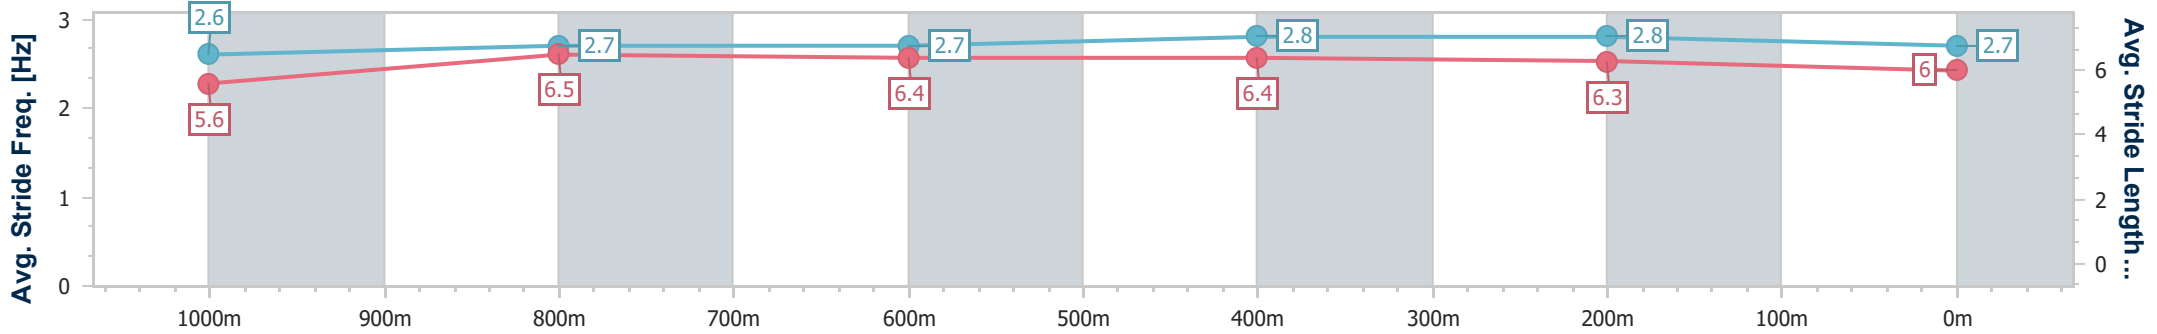

Eagle Farm QLD Professional
Race 7: SKY RACING Class 6 Handicap - 1200m

15 April 2023 - 15:22

Track Rating: Good 4, Weather: Fine, Rail Position: +3m Entire

BRISBANE
RACING CLUB

Section	Overall	1000m	800m	600m	400m	200m
Section Times	1:11.48 [8] (0:13.84)	0:57.64 [5] (0:11.36)	0:46.28 [4] (0:11.58)	0:34.70 [4] (0:11.23)	0:23.47 [5] (0:11.10)	0:12.37 [7] (0:12.37)
Average Speed [km/h]	52.2	63.8	62.6	64.2	64.7	58.3
Top Speed [km/h]	65.8	64.9	63.4	66.1	66.4	62.1
Avg. Dist. to Rail [m]	1.6	1.5	1.2	0.3	2.3	3.3
Avg. Stride Freq. [Hz]	2.6	2.7	2.7	2.8	2.8	2.7
Avg. Stride Length [m]	5.6	6.5	6.4	6.4	6.3	6.0