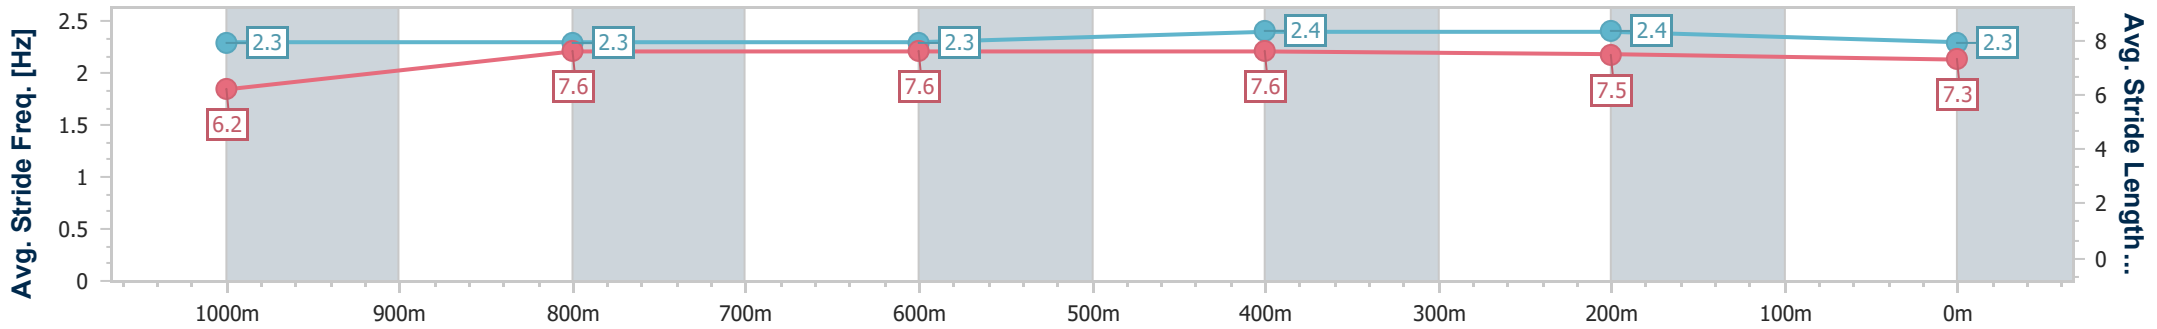

Horse/Jockey Name	Drive A Deel
Final Rank	7
Fastest Section Time (Section)	0:10.91 (400m)
Top Speed [km/h] (Section)	67.3 (400m)
Race State	Finished

Eagle Farm QLD Professional
Race 7: SKY RACING Class 6 Handicap - 1200m
15 April 2023 - 15:22
Track Rating: Good 4, Weather: Fine, Rail Position: +3m Entire

BRISBANE
RACING CLUB

Section	Overall	1000m	800m	600m	400m	200m
Section Times	1:11.37 [7] (0:14.16)	0:57.21 [8] (0:11.54)	0:45.67 [9] (0:11.62)	0:34.05 [9] (0:11.17)	0:22.88 [9] (0:10.91)	0:11.97 [8]
Average Speed [km/h]	50.9	63.4	63.4	65.6	66.0	60.1
Top Speed [km/h]	64.4	65.4	65.5	66.8	67.3	64.1
Avg. Dist. to Rail [m]	5.6	3.3	4.9	3.5	4.1	2.0
Avg. Stride Freq. [Hz]	2.3	2.3	2.3	2.4	2.4	2.3
Avg. Stride Length [m]	6.2	7.6	7.6	7.6	7.5	7.3

- [ ] Ranking at each section and finish
- -.-.- No data available at this section
- NA No data available