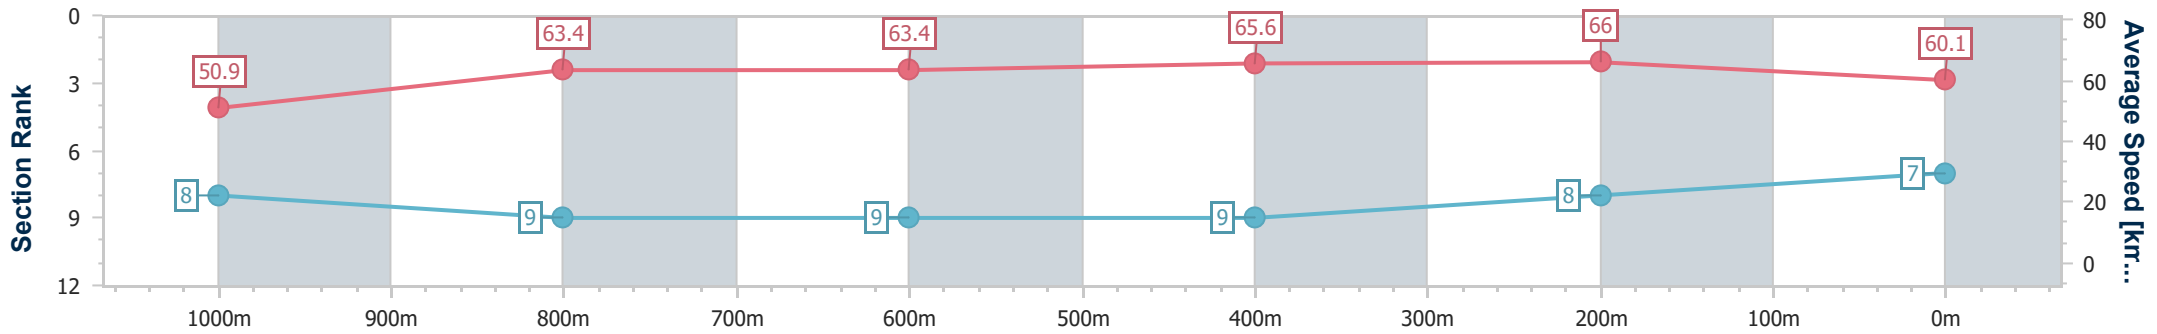

- [] Ranking at each section and finish
- .-.- No data available at this section
- NA No data available

Horse/Jockey Name	Drive A Deel
Final Rank	7
Fastest Section Time (Section)	0:10.91 (400m)
Top Speed [km/h] (Section)	67.3 (400m)
Race State	Finished

Eagle Farm QLD Professional
 Race 7: SKY RACING Class 6 Handicap - 1200m
 15 April 2023 - 15:22
 Track Rating: Good 4, Weather: Fine, Rail Position: +3m Entire

BRISBANE
 RACING CLUB

Section	Overall	1000m	800m	600m	400m	200m
Section Times	1:11.37 [7] (0:14.16)	0:57.21 [8] (0:11.54)	0:45.67 [9] (0:11.62)	0:34.05 [9] (0:11.17)	0:22.88 [9] (0:10.91)	0:11.97 [8]
Average Speed [km/h]	50.9	63.4	63.4	65.6	66.0	60.1
Top Speed [km/h]	64.4	65.4	65.5	66.8	67.3	64.1
Avg. Dist. to Rail [m]	5.6	3.3	4.9	3.5	4.1	2.0
Avg. Stride Freq. [Hz]	2.3	2.3	2.3	2.4	2.4	2.3
Avg. Stride Length [m]	6.2	7.6	7.6	7.6	7.5	7.3