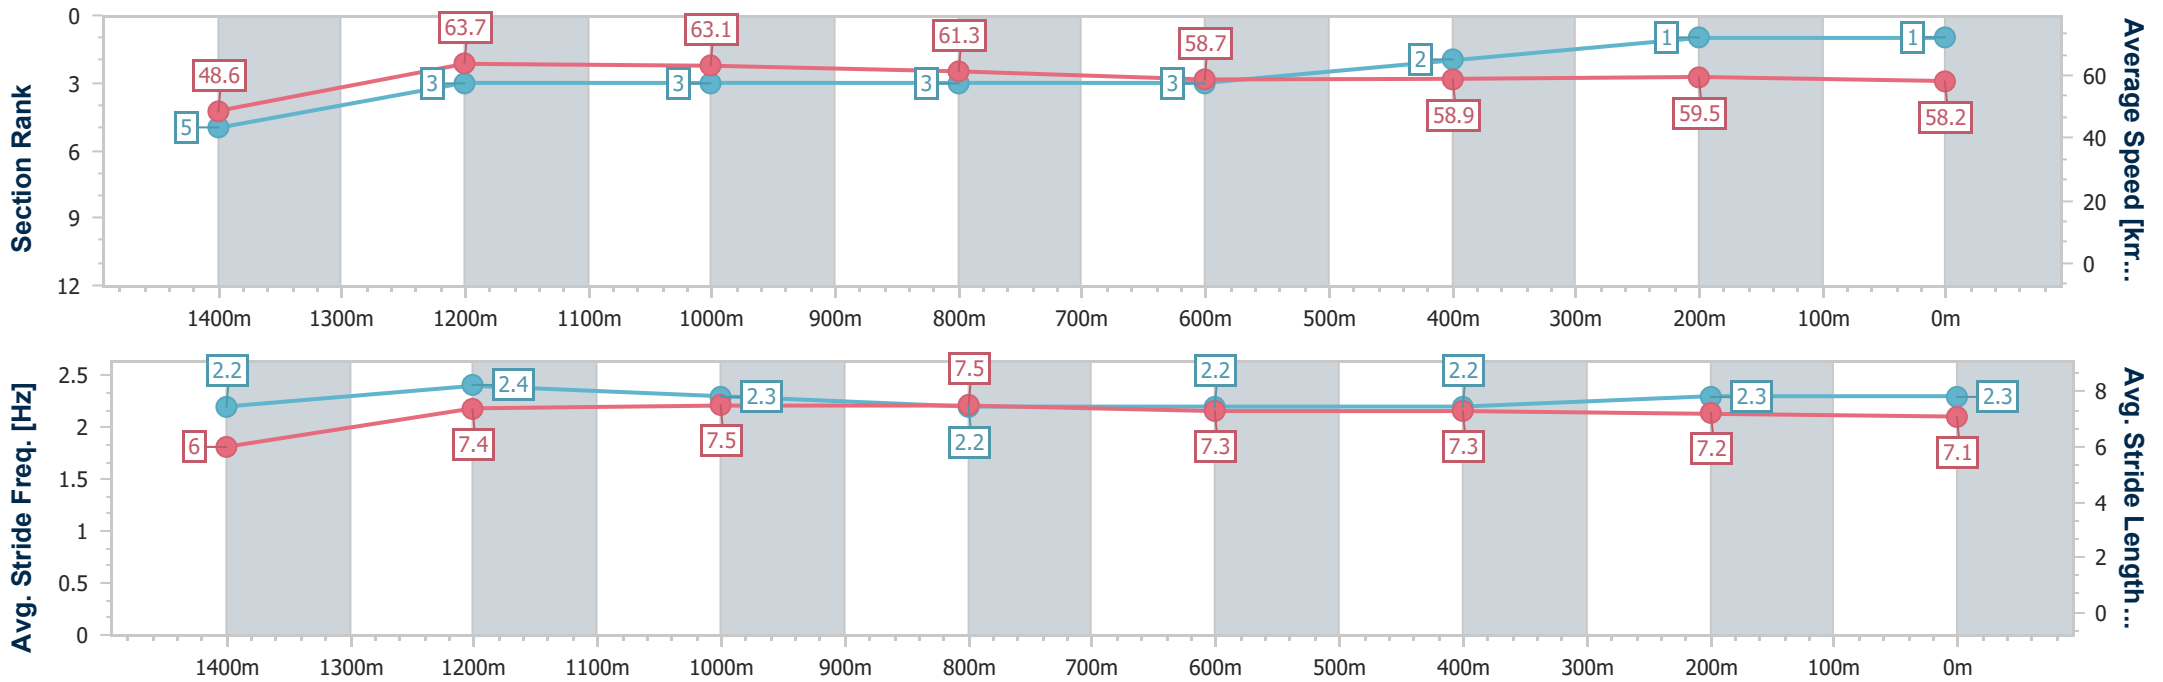

15 April 2023 - 12:36

Track Rating: Synthetic, Weather: Fine, Rail Position: True

Section	Overall	1400m	1200m	1000m	800m	600m	400m	200m
Section Times	1:34.17 [1] (0:10.40)	1:23.77 [5] (0:11.26)	1:12.51 [3] (0:11.41)	1:01.10 [3] (0:11.73)	0:49.37 [3] (0:12.34)	0:37.03 [3] (0:12.43)	0:24.60 [2] (0:12.19)	0:12.41 [1] (0:12.41)
Average Speed [km/h]	48.6	63.7	63.1	61.3	58.7	58.9	59.5	58.2
Top Speed [km/h]	64.7	64.8	63.8	62.6	59.4	59.3	60.7	59.8
Avg. Dist. to Rail [m]	3.2	0.4	0.3	0.3	1.2	2.9	3.3	3.9
Avg. Stride Freq. [Hz]	2.2	2.4	2.3	2.2	2.2	2.2	2.3	2.3
Avg. Stride Length [m]	6.0	7.4	7.5	7.5	7.3	7.3	7.2	7.1