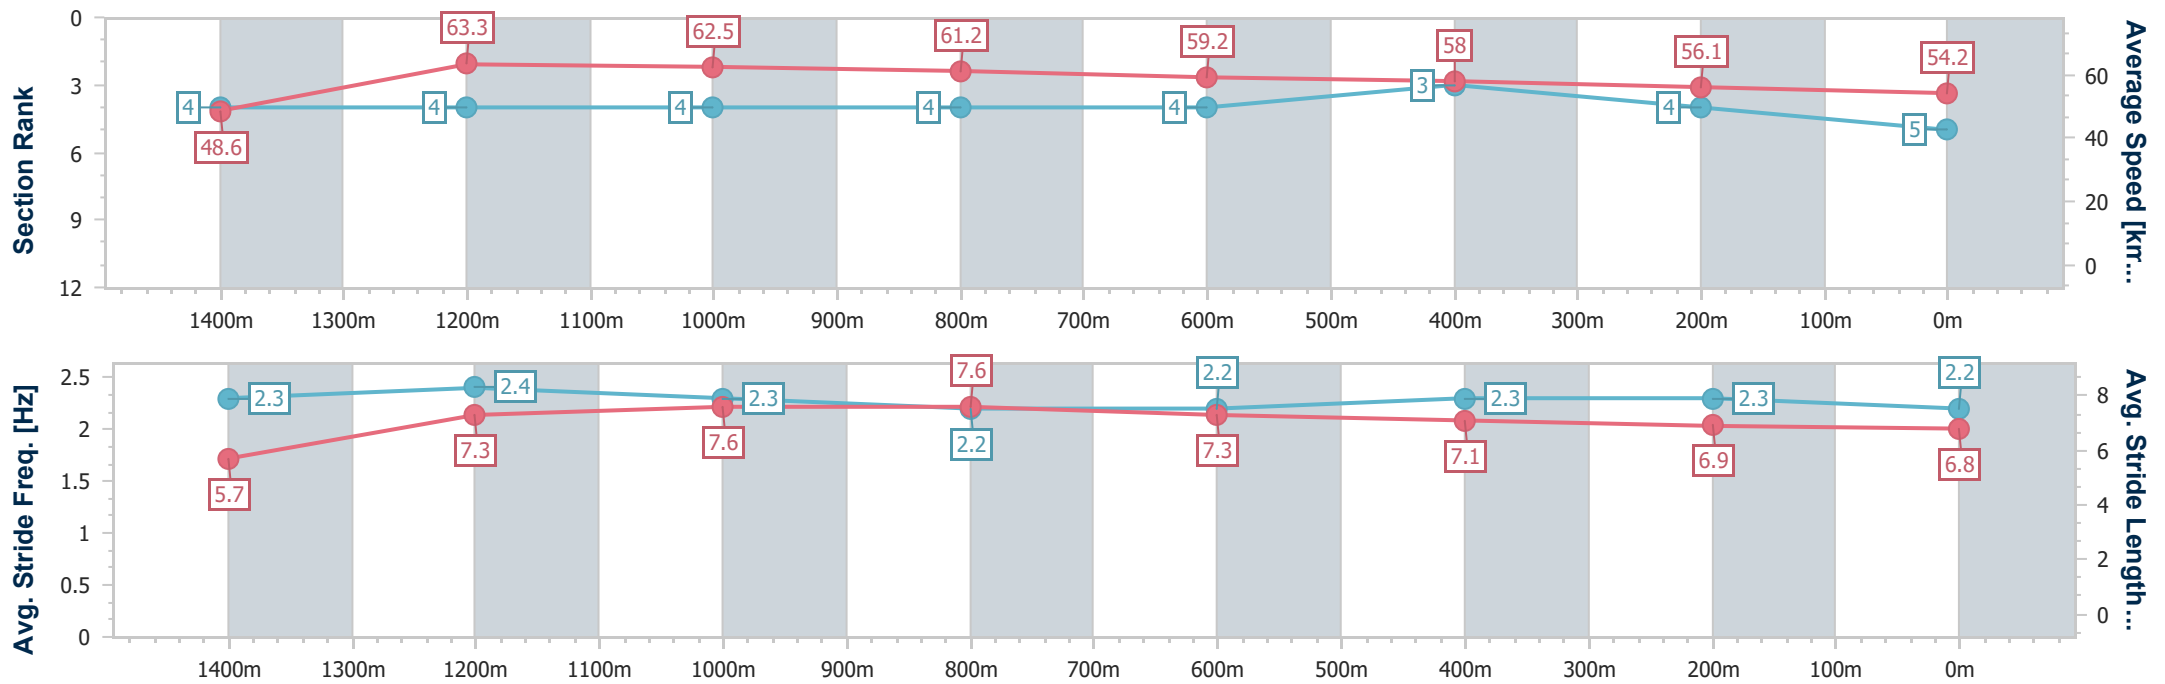

Aquis Park Gold Coast Poly QLD Professional

Race 1: VALE LAURIE SMITS Maiden Handicap - 1540m

15 April 2023 - 12:36

Track Rating: Synthetic, Weather: Fine, Rail Position: True

Section	Overall	1400m	1200m	1000m	800m	600m	400m	200m
Section Times	1:36.06 [5] (0:10.37)	1:25.69 [4] (0:11.36)	1:14.33 [4] (0:11.53)	1:02.80 [4] (0:11.79)	0:51.01 [4] (0:12.18)	0:38.83 [4] (0:12.59)	0:26.24 [3] (0:12.92)	0:13.32 [4] (0:13.32)
Average Speed [km/h]	48.6	63.3	62.5	61.2	59.2	58.0	56.1	54.2
Top Speed [km/h]	64.2	64.2	64.0	62.1	59.7	60.2	56.7	55.4
Avg. Dist. to Rail [m]	3.2	0.7	2.0	1.2	0.5	2.7	3.2	3.1
Avg. Stride Freq. [Hz]	2.3	2.4	2.3	2.2	2.2	2.3	2.3	2.2
Avg. Stride Length [m]	5.7	7.3	7.6	7.6	7.3	7.1	6.9	6.8

- [] Ranking at each section and finish
- .-.- No data available at this section
- NA No data available

Horse/Jockey Name	Mailout
Final Rank	6
Fastest Section Time (Section)	0:10.33 (Overall)
Top Speed [km/h] (Section)	65.2 (1400m)
Race State	Finished