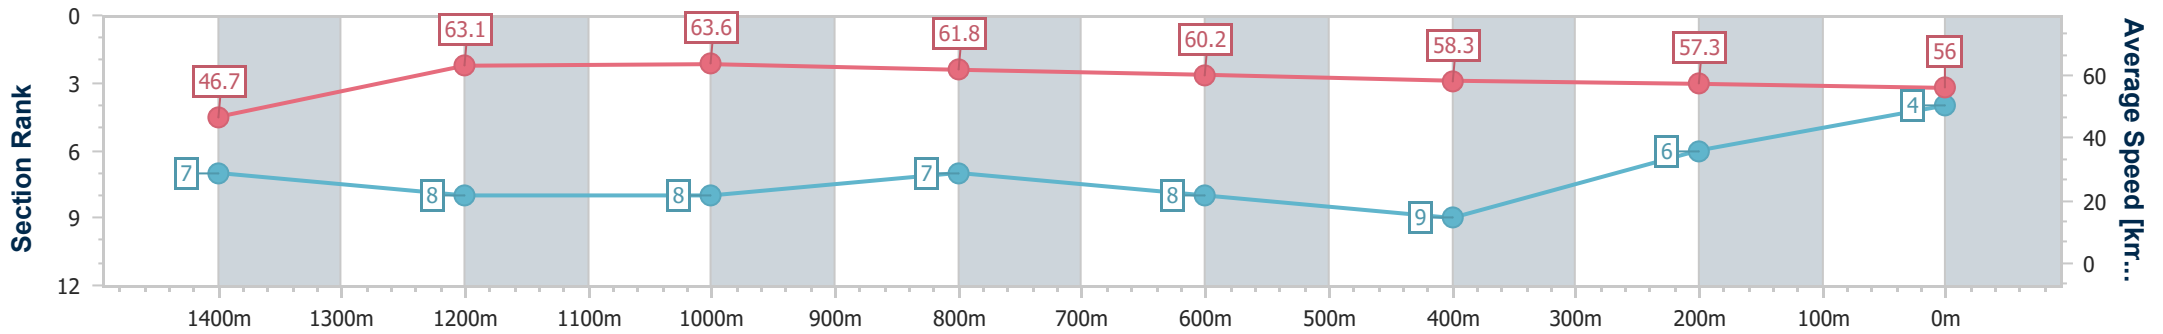

Aquis Park Gold Coast Poly QLD Professional

Race 1: VALE LAURIE SMITS Maiden Handicap - 1540m

15 April 2023 - 12:36

Track Rating: Synthetic, Weather: Fine, Rail Position: True

Section	Overall	1400m	1200m	1000m	800m	600m	400m	200m
Section Times	1:35.79 [4] (0:10.81)	1:24.98 [7] (0:11.61)	1:13.37 [8] (0:11.32)	1:02.05 [8] (0:11.70)	0:50.35 [7] (0:12.09)	0:38.26 [8] (0:12.66)	0:25.60 [9] (0:12.71)	0:12.89 [6] (0:12.89)
Average Speed [km/h]	46.7	63.1	63.6	61.8	60.2	58.3	57.3	56.0
Top Speed [km/h]	62.5	65.0	64.9	62.7	60.8	60.4	58.4	57.7
Avg. Dist. to Rail [m]	8.0	2.3	3.0	2.4	1.9	4.6	5.3	6.5
Avg. Stride Freq. [Hz]	2.2	2.4	2.4	2.3	2.3	2.2	2.2	2.2
Avg. Stride Length [m]	5.8	7.3	7.5	7.5	7.4	7.2	7.2	7.0