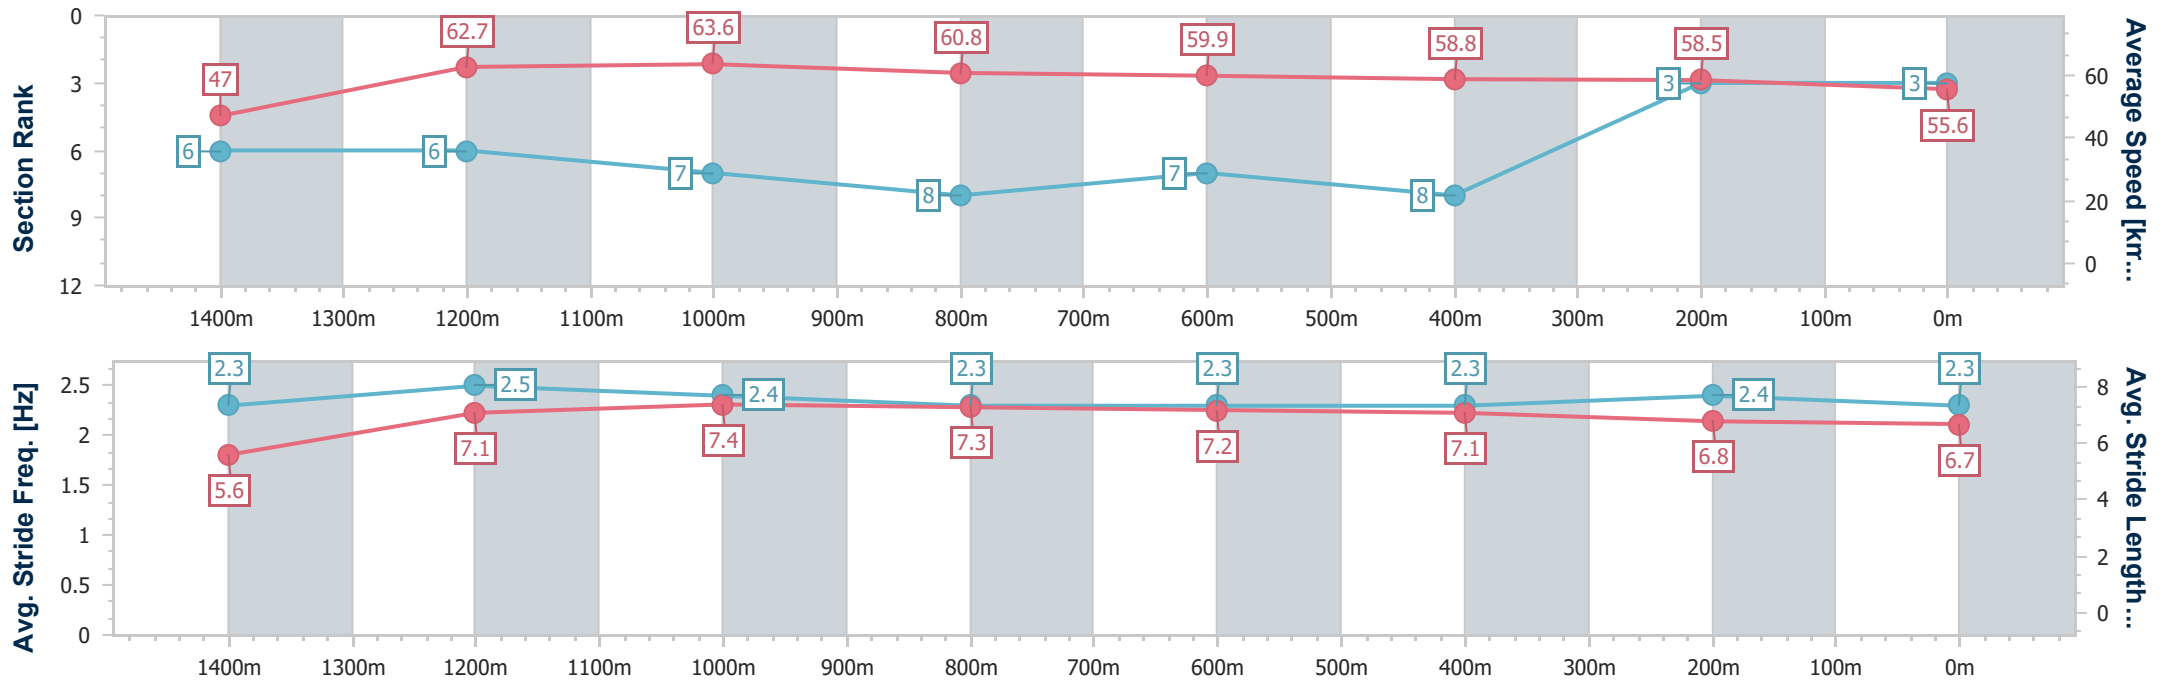

- [] Ranking at each section and finish
- .-.- No data available at this section
- NA No data available

Horse/Jockey Name	Chica Linda
Final Rank	4
Fastest Section Time (Section)	0:10.81 (Overall)
Top Speed [km/h] (Section)	65.0 (1400m)
Race State	Finished