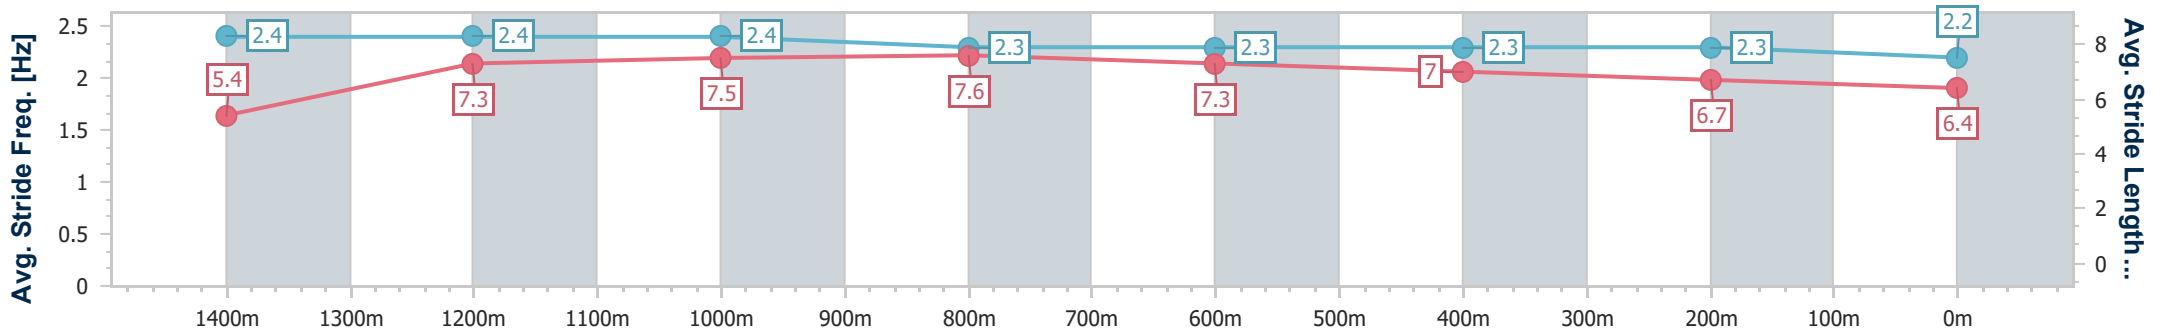

Aquis Park Gold Coast Poly QLD Professional

Race 1: VALE LAURIE SMITS Maiden Handicap - 1540m

15 April 2023 - 12:36

Track Rating: Synthetic, Weather: Fine, Rail Position: True

Section	Overall	1400m	1200m	1000m	800m	600m	400m	200m
Section Times	1:36.91 [8] (0:10.91)	1:26.00 [8] (0:11.44)	1:14.56 [7] (0:11.18)	1:03.38 [6] (0:11.64)	0:51.74 [6] (0:12.11)	0:39.63 [5] (0:12.58)	0:27.05 [4] (0:13.05)	0:14.00 [7]
Average Speed [km/h]	46.3	62.8	64.4	62.0	59.6	57.9	55.4	51.5
Top Speed [km/h]	62.2	65.2	65.3	63.2	60.1	60.0	56.8	53.9
Avg. Dist. to Rail [m]	5.9	0.4	1.4	0.9	0.6	2.2	2.0	3.7
Avg. Stride Freq. [Hz]	2.4	2.4	2.4	2.3	2.3	2.3	2.3	2.2
Avg. Stride Length [m]	5.4	7.3	7.5	7.6	7.3	7.0	6.7	6.4