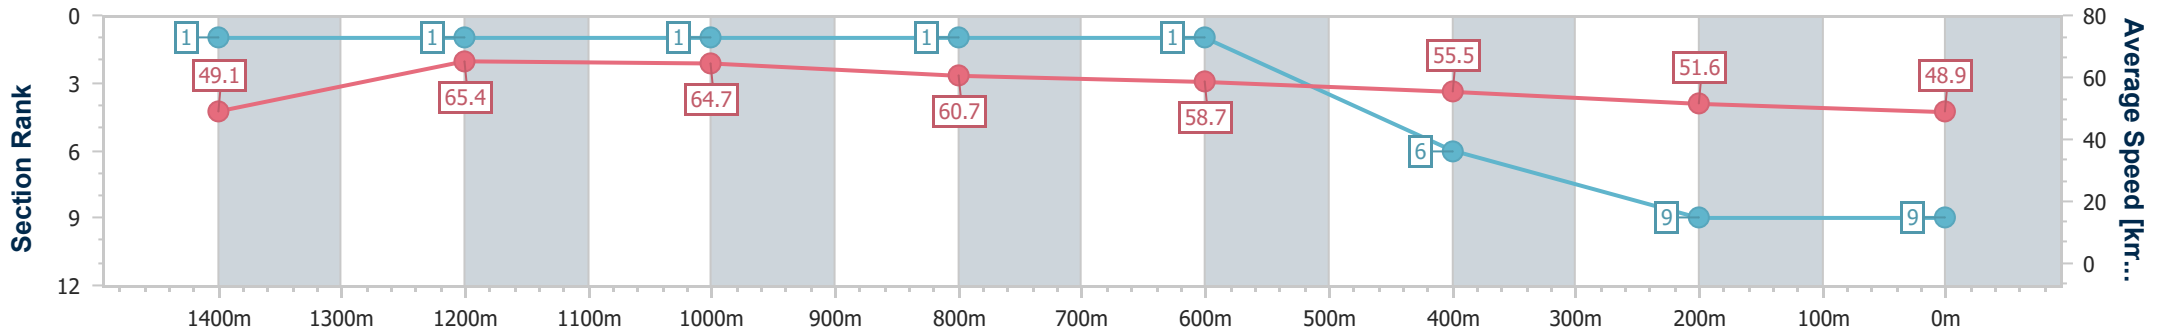

Aquis Park Gold Coast Poly QLD Professional

Race 1: VALE LAURIE SMITS Maiden Handicap - 1540m

15 April 2023 - 12:36

Track Rating: Synthetic, Weather: Fine, Rail Position: True

Section	Overall	1400m	1200m	1000m	800m	600m	400m	200m
Section Times	1:38.70 [9] (0:10.26)	1:28.44 [1] (0:11.34)	1:17.10 [1] (0:11.14)	1:05.96 [1] (0:11.87)	0:54.09 [1] (0:12.30)	0:41.79 [1] (0:13.03)	0:28.76 [6] (0:13.99)	0:14.77 [9] (0:14.77)
Average Speed [km/h]	49.1	65.4	64.7	60.7	58.7	55.5	51.6	48.9
Top Speed [km/h]	65.6	65.8	65.8	63.7	59.3	57.9	53.5	49.7
Avg. Dist. to Rail [m]	7.9	3.9	5.6	1.8	0.6	0.9	0.7	0.7
Avg. Stride Freq. [Hz]	2.6	2.7	2.6	2.5	2.5	2.5	2.4	2.3
Avg. Stride Length [m]	5.3	6.8	6.9	6.8	6.6	6.3	6.0	5.7

- [] Ranking at each section and finish
- .-.- No data available at this section
- NA No data available