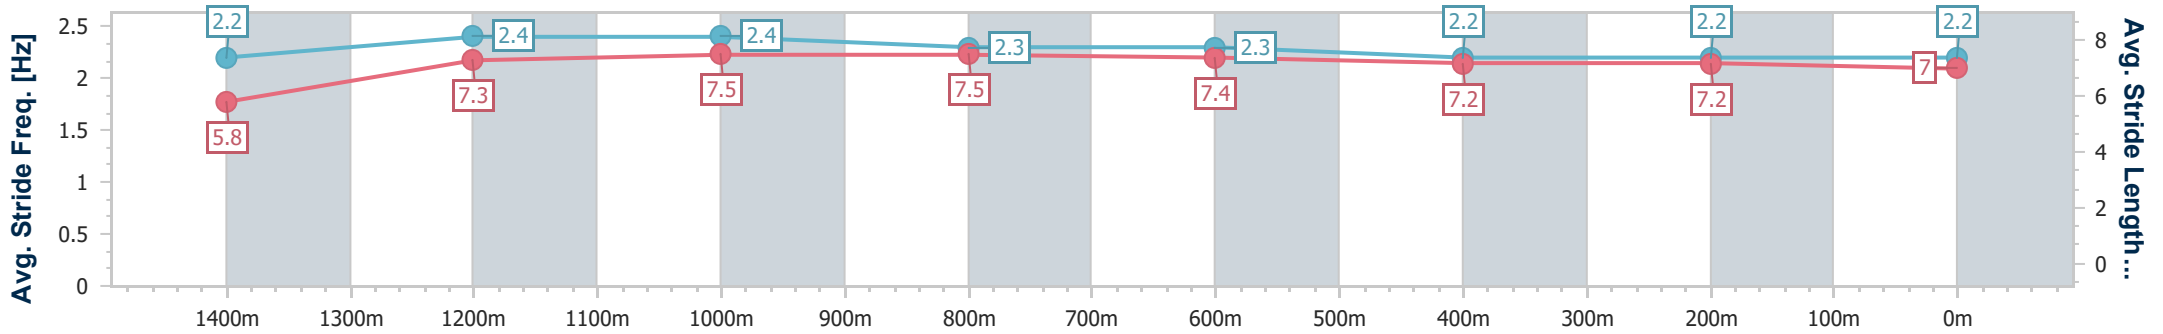

Aquis Park Gold Coast Poly QLD Professional

Race 1: VALE LAURIE SMITS Maiden Handicap - 1540m

15 April 2023 - 12:36

Track Rating: Synthetic, Weather: Fine, Rail Position: True

Section	Overall	1400m	1200m	1000m	800m	600m	400m	200m
Section Times	1:35.79 [4] (0:10.81)	1:24.98 [7] (0:11.61)	1:13.37 [8] (0:11.32)	1:02.05 [8] (0:11.70)	0:50.35 [7] (0:12.09)	0:38.26 [8] (0:12.66)	0:25.60 [9] (0:12.71)	0:12.89 [6] (0:12.89)
Average Speed [km/h]	46.7	63.1	63.6	61.8	60.2	58.3	57.3	56.0
Top Speed [km/h]	62.5	65.0	64.9	62.7	60.8	60.4	58.4	57.7
Avg. Dist. to Rail [m]	8.0	2.3	3.0	2.4	1.9	4.6	5.3	6.5
Avg. Stride Freq. [Hz]	2.2	2.4	2.4	2.3	2.3	2.2	2.2	2.2
Avg. Stride Length [m]	5.8	7.3	7.5	7.5	7.4	7.2	7.2	7.0