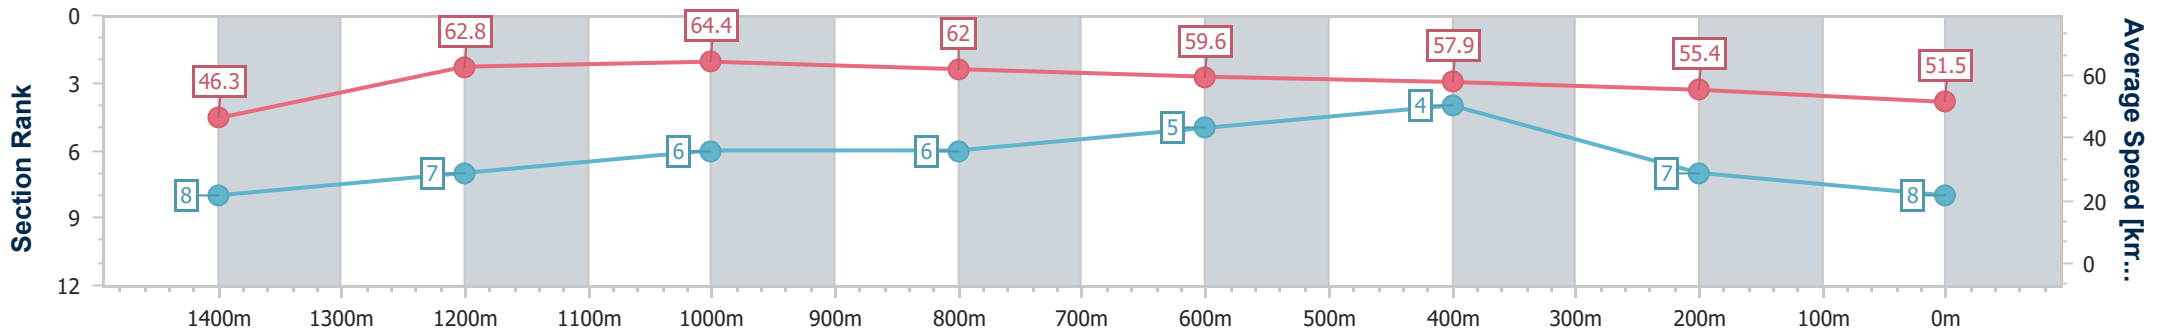

Aquis Park Gold Coast Poly QLD Professional

Race 1: VALE LAURIE SMITS Maiden Handicap - 1540m

15 April 2023 - 12:36

Track Rating: Synthetic, Weather: Fine, Rail Position: True

Section	Overall	1400m	1200m	1000m	800m	600m	400m	200m
Section Times	1:36.91 [8] (0:10.91)	1:26.00 [8] (0:11.44)	1:14.56 [7] (0:11.18)	1:03.38 [6] (0:11.64)	0:51.74 [6] (0:12.11)	0:39.63 [5] (0:12.58)	0:27.05 [4] (0:13.05)	0:14.00 [7]
Average Speed [km/h]	46.3	62.8	64.4	62.0	59.6	57.9	55.4	51.5
Top Speed [km/h]	62.2	65.2	65.3	63.2	60.1	60.0	56.8	53.9
Avg. Dist. to Rail [m]	5.9	0.4	1.4	0.9	0.6	2.2	2.0	3.7
Avg. Stride Freq. [Hz]	2.4	2.4	2.4	2.3	2.3	2.3	2.3	2.2
Avg. Stride Length [m]	5.4	7.3	7.5	7.6	7.3	7.0	6.7	6.4