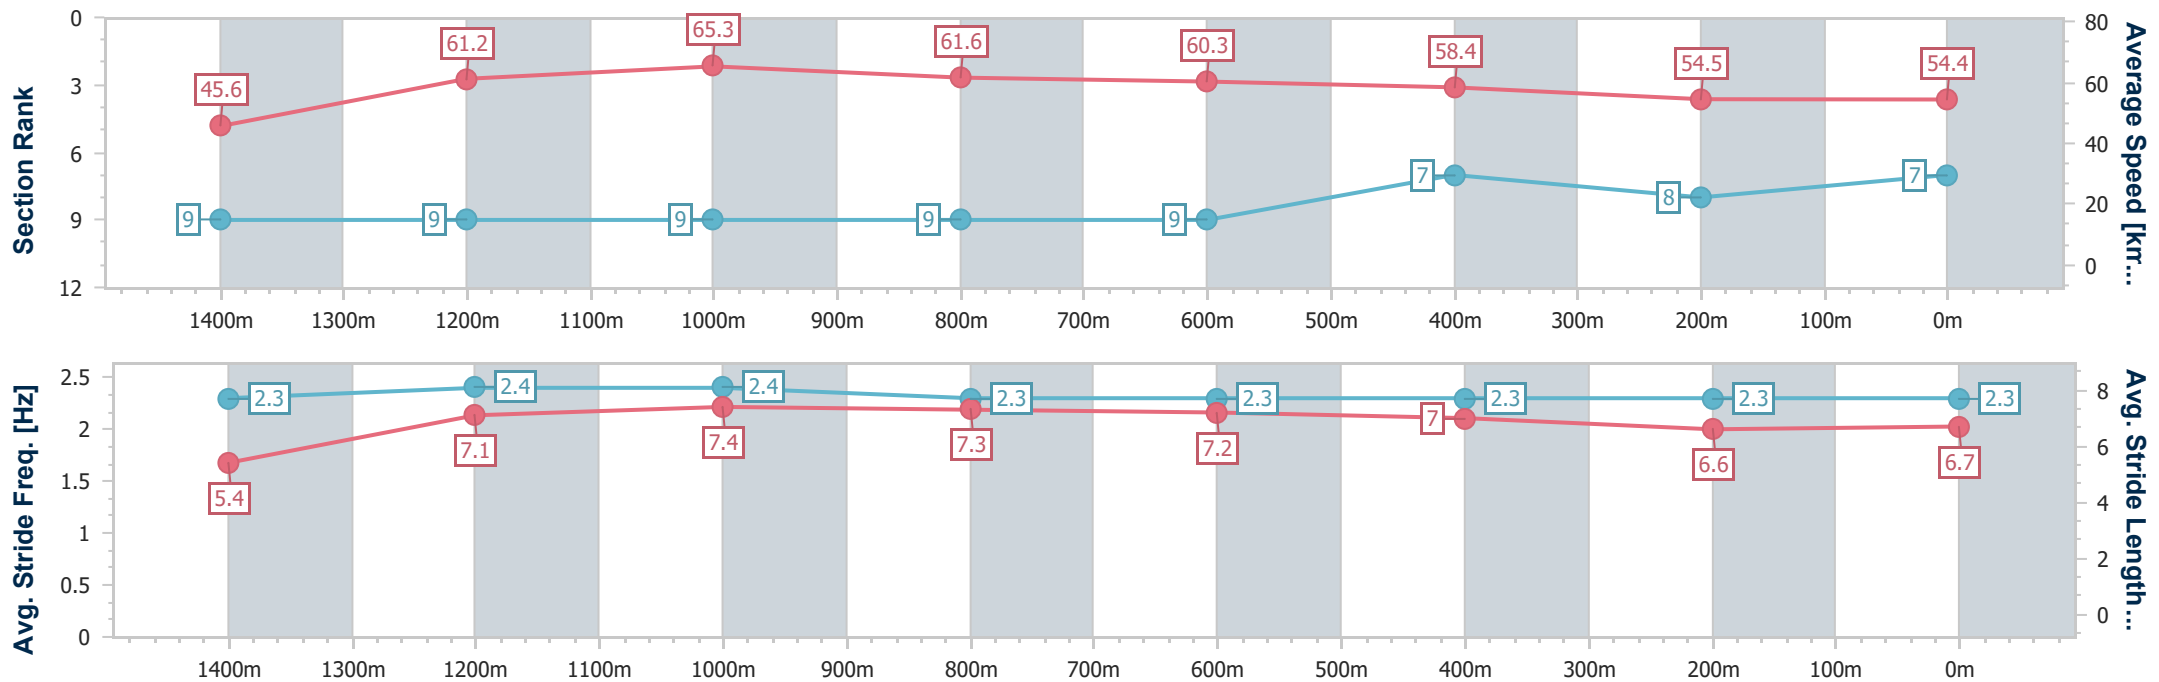

- [] Ranking at each section and finish
- .-.- No data available at this section
- NA No data available

Horse/Jockey Name	Chooky Cheerleader
Final Rank	7
Fastest Section Time (Section)	0:11.04 (1200m)
Top Speed [km/h] (Section)	66.6 (1200m)
Race State	Finished

Aquis Park Gold Coast Poly QLD Professional

Race 1: VALE LAURIE SMITS Maiden Handicap - 1540m

15 April 2023 - 12:36

Track Rating: Synthetic, Weather: Fine, Rail Position: True

Section	Overall	1400m	1200m	1000m	800m	600m	400m	200m
Section Times	1:36.46 [7] (0:11.09)	1:25.37 [9] (0:11.80)	1:13.57 [9] (0:11.04)	1:02.53 [9] (0:11.69)	0:50.84 [9] (0:11.94)	0:38.90 [9] (0:12.39)	0:26.51 [7] (0:13.27)	0:13.24 [8] (0:13.24)
Average Speed [km/h]	45.6	61.2	65.3	61.6	60.3	58.4	54.5	54.4
Top Speed [km/h]	60.8	63.6	66.6	64.5	61.6	60.3	55.3	55.6
Avg. Dist. to Rail [m]	9.4	0.5	0.3	0.4	0.2	0.8	1.6	1.8
Avg. Stride Freq. [Hz]	2.3	2.4	2.4	2.3	2.3	2.3	2.3	2.3
Avg. Stride Length [m]	5.4	7.1	7.4	7.3	7.2	7.0	6.6	6.7