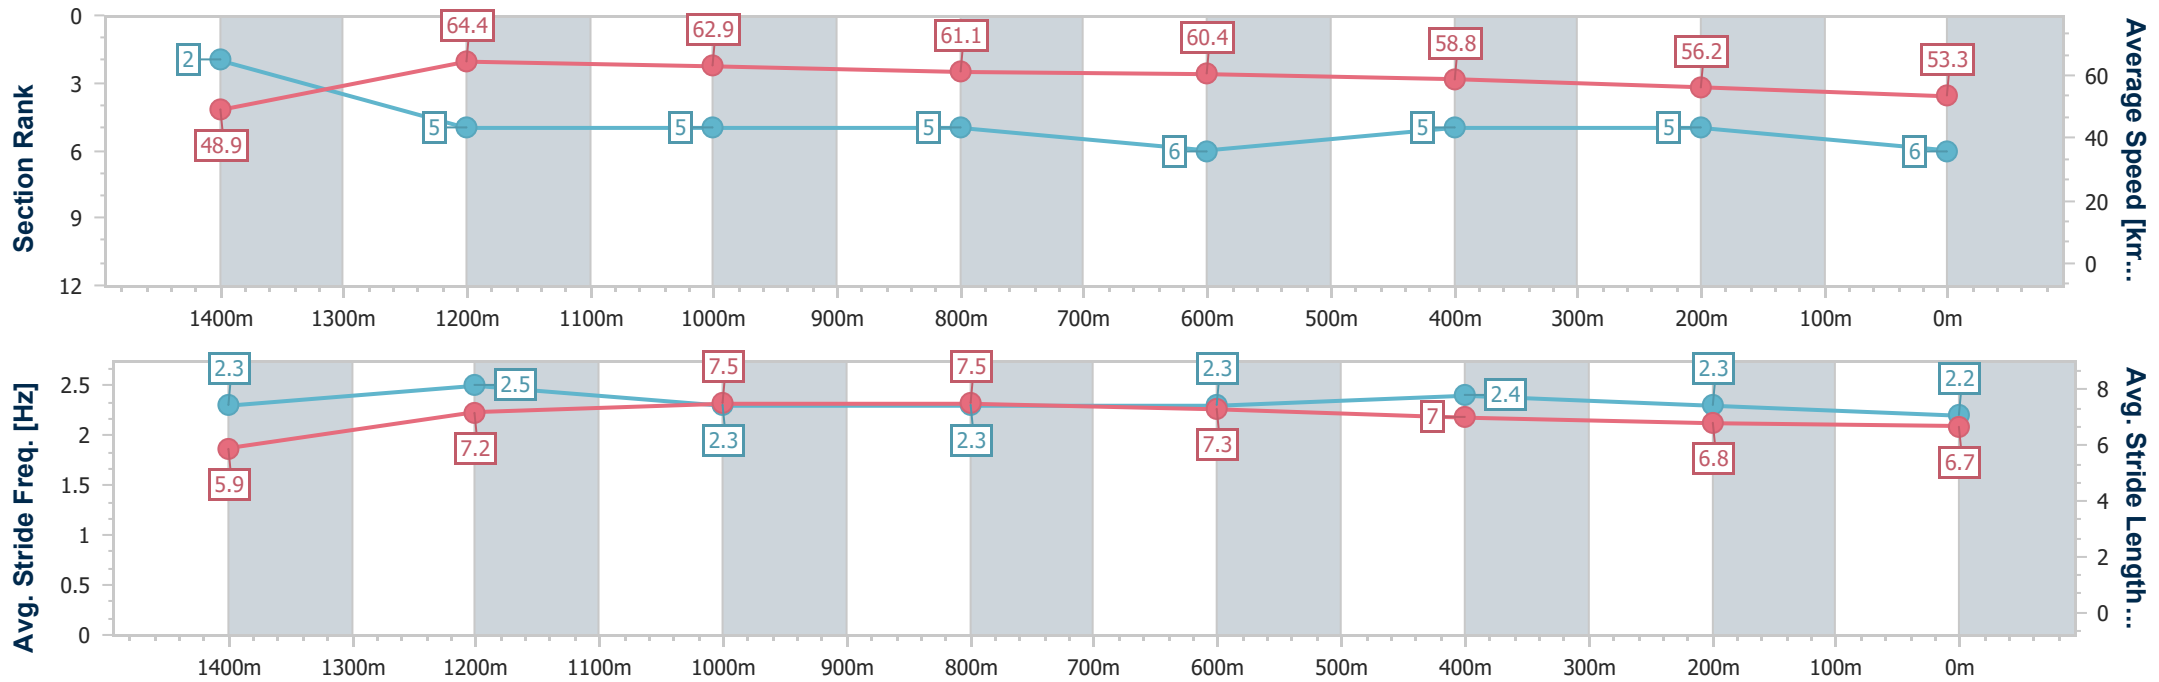

- [] Ranking at each section and finish
- .-.- No data available at this section
- NA No data available

Horse/Jockey Name	Mailout
Final Rank	6
Fastest Section Time (Section)	0:10.33 (Overall)
Top Speed [km/h] (Section)	65.2 (1400m)
Race State	Finished

Aquis Park Gold Coast Poly QLD Professional

Race 1: VALE LAURIE SMITS Maiden Handicap - 1540m

15 April 2023 - 12:36

Track Rating: Synthetic, Weather: Fine, Rail Position: True

Section	Overall	1400m	1200m	1000m	800m	600m	400m	200m
Section Times	1:36.39 [6] (0:10.33)	1:26.06 [2] (0:11.52)	1:14.54 [5] (0:11.46)	1:03.08 [5] (0:11.86)	0:51.22 [5] (0:12.16)	0:39.06 [6] (0:12.55)	0:26.51 [5] (0:12.96)	0:13.55 [5] (0:13.55)
Average Speed [km/h]	48.9	64.4	62.9	61.1	60.4	58.8	56.2	53.3
Top Speed [km/h]	64.2	65.2	64.5	62.1	60.8	62.2	58.3	54.7
Avg. Dist. to Rail [m]	10.2	3.9	3.2	2.9	3.6	5.0	4.7	5.2
Avg. Stride Freq. [Hz]	2.3	2.5	2.3	2.3	2.3	2.4	2.3	2.2
Avg. Stride Length [m]	5.9	7.2	7.5	7.5	7.3	7.0	6.8	6.7

- [] Ranking at each section and finish
- .-.- No data available at this section
- NA No data available

Horse/Jockey Name	Chooky Cheerleader
Final Rank	7
Fastest Section Time (Section)	0:11.04 (1200m)
Top Speed [km/h] (Section)	66.6 (1200m)
Race State	Finished