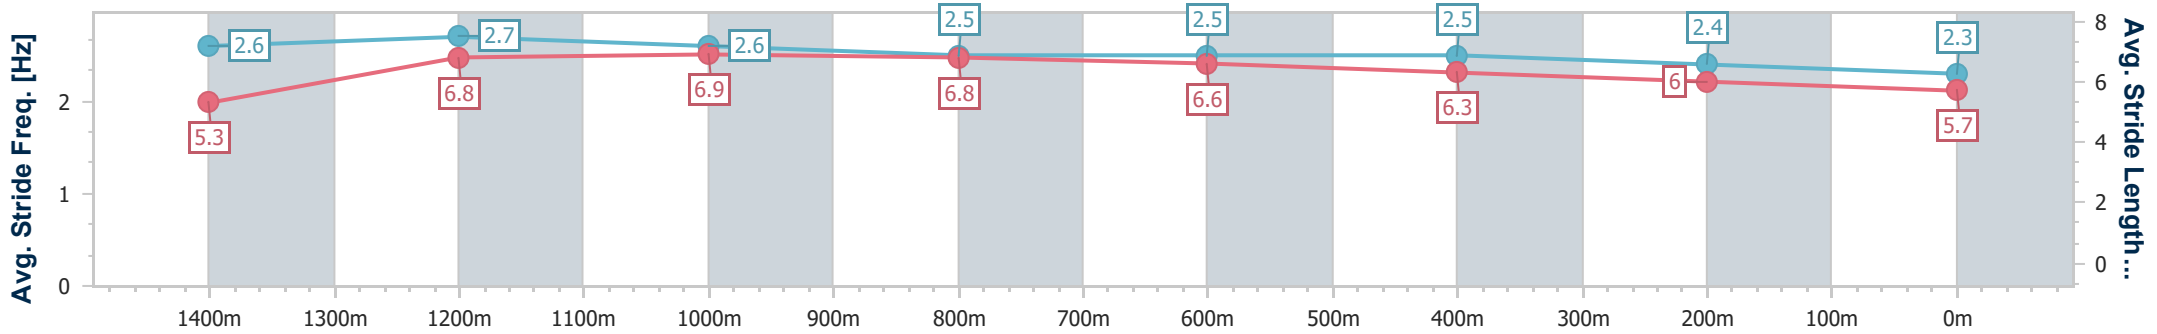

Aquis Park Gold Coast Poly QLD Professional

Race 1: VALE LAURIE SMITS Maiden Handicap - 1540m

15 April 2023 - 12:36

Track Rating: Synthetic, Weather: Fine, Rail Position: True

Section	Overall	1400m	1200m	1000m	800m	600m	400m	200m
Section Times	1:38.70 [9] (0:10.26)	1:28.44 [1] (0:11.34)	1:17.10 [1] (0:11.14)	1:05.96 [1] (0:11.87)	0:54.09 [1] (0:12.30)	0:41.79 [1] (0:13.03)	0:28.76 [6] (0:13.99)	0:14.77 [9] (0:14.77)
Average Speed [km/h]	49.1	65.4	64.7	60.7	58.7	55.5	51.6	48.9
Top Speed [km/h]	65.6	65.8	65.8	63.7	59.3	57.9	53.5	49.7
Avg. Dist. to Rail [m]	7.9	3.9	5.6	1.8	0.6	0.9	0.7	0.7
Avg. Stride Freq. [Hz]	2.6	2.7	2.6	2.5	2.5	2.5	2.4	2.3
Avg. Stride Length [m]	5.3	6.8	6.9	6.8	6.6	6.3	6.0	5.7

- [] Ranking at each section and finish
- .-.- No data available at this section
- NA No data available