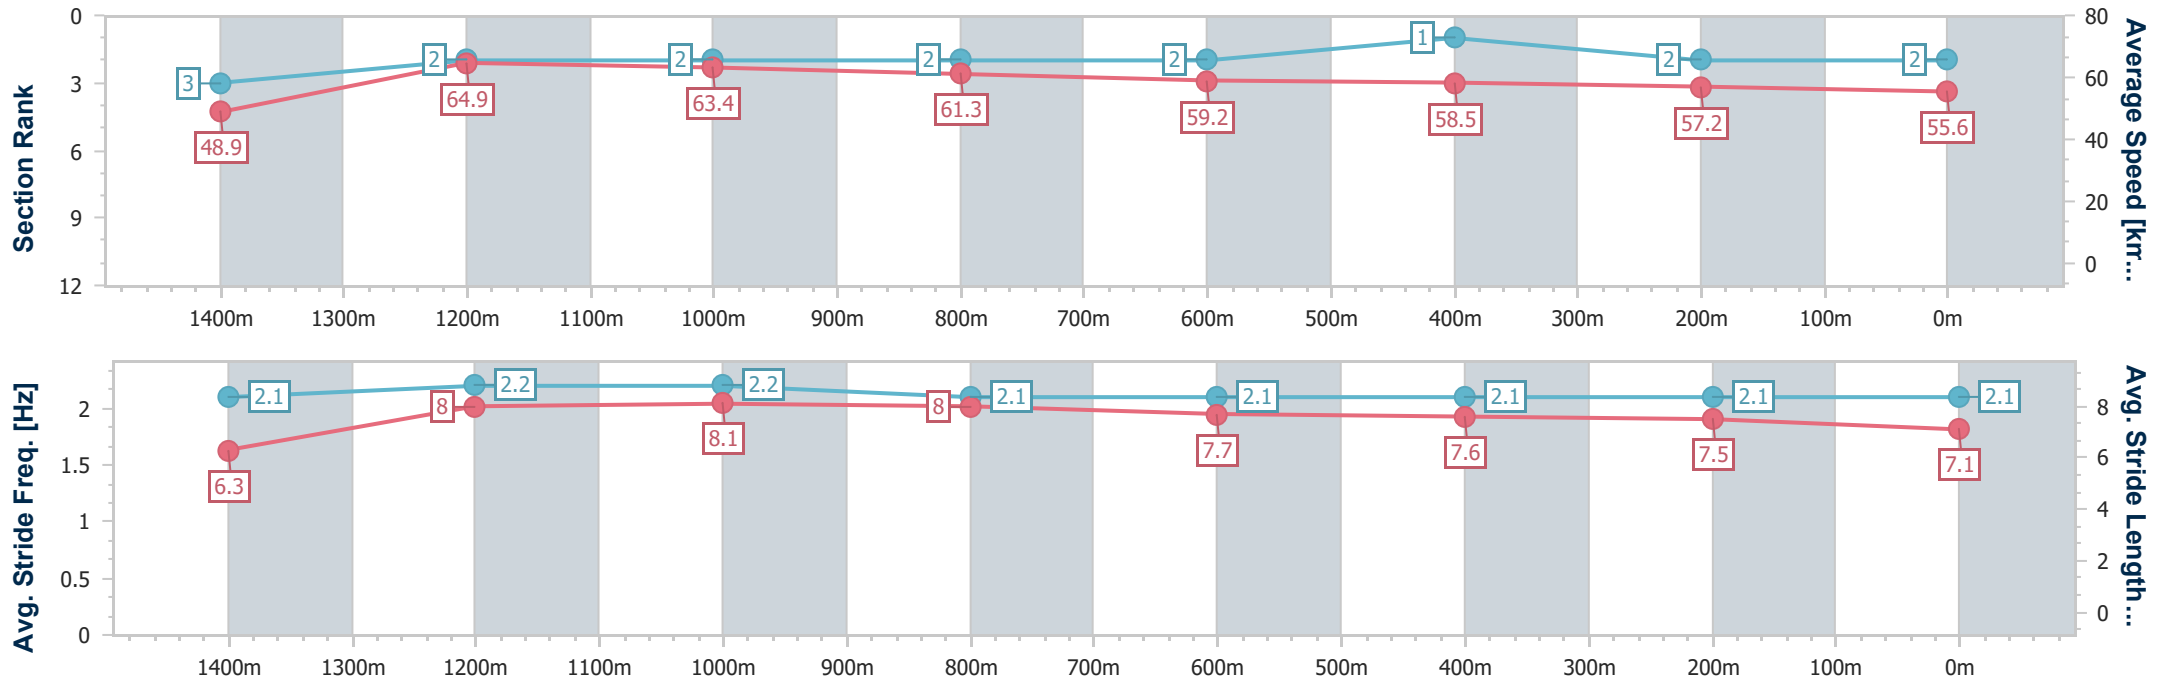

Horse/Jockey Name	In Close Reach
Final Rank	2
Fastest Section Time (Section)	0:10.34 (Overall)
Top Speed [km/h] (Section)	65.5 (1400m)
Race State	Finished

Aquis Park Gold Coast Poly QLD Professional

Race 1: VALE LAURIE SMITS Maiden Handicap - 1540m

15 April 2023 - 12:36

Track Rating: Synthetic, Weather: Fine, Rail Position: True

Section	Overall	1400m	1200m	1000m	800m	600m	400m	200m
Section Times	1:35.02 [2] (0:10.34)	1:24.68 [3] (0:11.28)	1:13.40 [2] (0:11.35)	1:02.05 [2] (0:11.80)	0:50.25 [2] (0:12.24)	0:38.01 [2] (0:12.41)	0:25.60 [1] (0:12.61)	0:12.99 [2]
Average Speed [km/h]	48.9	64.9	63.4	61.3	59.2	58.5	57.2	55.6
Top Speed [km/h]	64.9	65.5	64.6	62.4	59.7	59.8	58.1	56.8
Avg. Dist. to Rail [m]	6.6	2.1	3.9	2.2	1.5	1.7	1.2	1.8
Avg. Stride Freq. [Hz]	2.1	2.2	2.2	2.1	2.1	2.1	2.1	2.1
Avg. Stride Length [m]	6.3	8.0	8.1	8.0	7.7	7.6	7.5	7.1

- [ ] Ranking at each section and finish
- -.-.- No data available at this section
- NA No data available