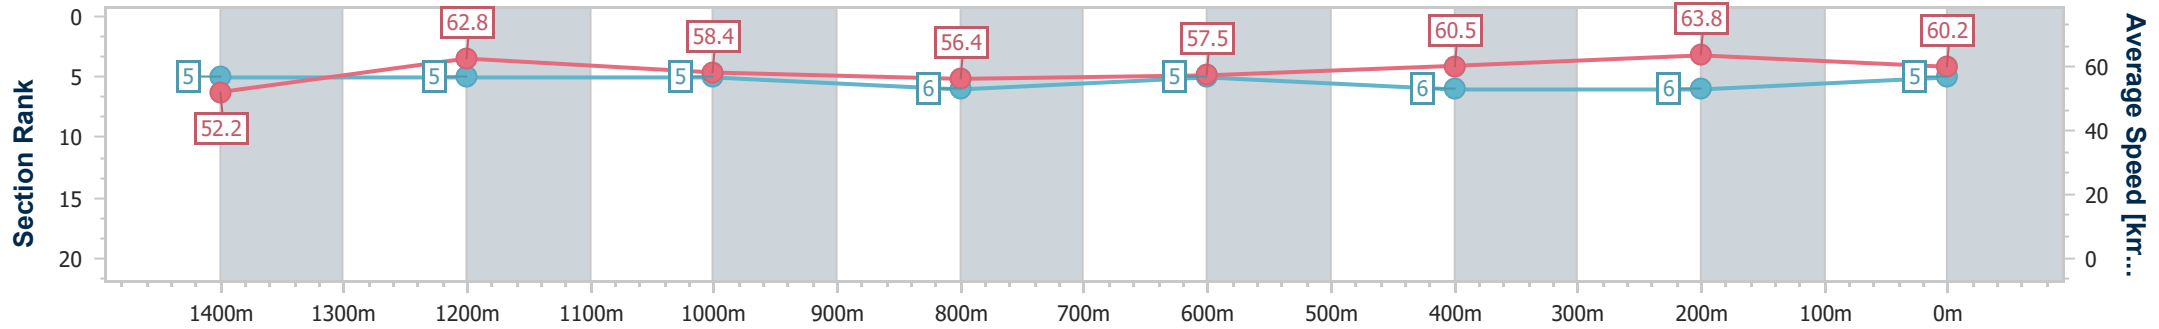

Horse/Jockey Name	Rise'n'shine
Final Rank	5
Fastest Section Time (Section)	0:11.29 (400m)
Top Speed [km/h] (Section)	64.9 (400m)
Race State	Finished

Sunshine Coast QLD Professional
Race 8: CALOUNDRA ARTS CENTRE GROUPS BENCHMARK
58 Handicap - 1600m

14 April 2023 - 19:06

Track Rating: Good 4, Weather: Fine, Rail Position: +8m

Section	Overall	1400m	1200m	1000m	800m	600m	400m	200m
Section Times	1:38.42 [5] (0:13.79)	1:24.63 [5] (0:11.53)	1:13.10 [5] (0:12.34)	1:00.76 [5] (0:12.85)	0:47.91 [6] (0:12.65)	0:35.26 [5] (0:11.94)	0:23.32 [6] (0:11.29)	0:12.03 [6] (0:12.03)
Average Speed [km/h]	52.2	62.8	58.4	56.4	57.5	60.5	63.8	60.2
Top Speed [km/h]	64.1	64.0	59.7	57.2	58.0	63.8	64.9	61.9
Avg. Dist. to Rail [m]	2.3	2.4	2.4	2.0	1.9	0.6	1.0	1.6
Avg. Stride Freq. [Hz]	2.2	2.4	2.3	2.3	2.3	2.4	2.5	2.4
Avg. Stride Length [m]	6.3	7.1	6.8	6.5	7.0	7.0	7.1	6.8

- [ ] Ranking at each section and finish
- -.-.- No data available at this section
- NA No data available