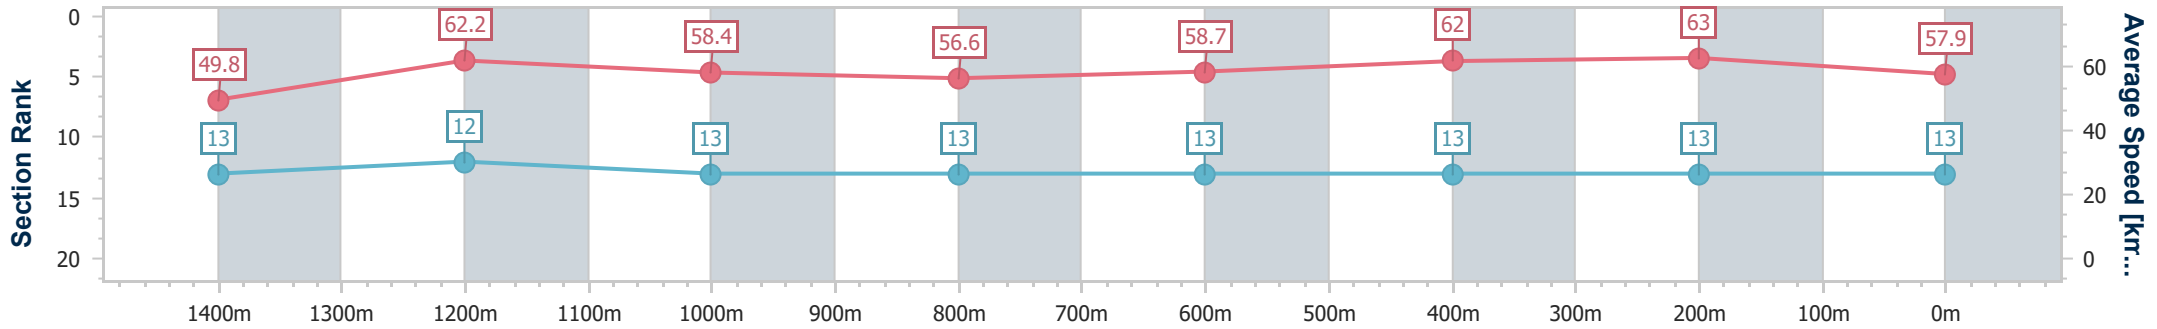

Sunshine Coast QLD Professional  
Race 8: CALOUNDRA ARTS CENTRE GROUPS BENCHMARK  
58 Handicap - 1600m

14 April 2023 - 19:06

Track Rating: Good 4, Weather: Fine, Rail Position: +8m

Section	Overall	1400m	1200m	1000m	800m	600m	400m	200m
Section Times	1:39.30 [12] (0:14.37)	1:24.93 [12] (0:11.67)	1:13.26 [11] (0:11.97)	1:01.29 [9] (0:12.57)	0:48.72 [7] (0:12.56)	0:36.16 [6] (0:11.83)	0:24.33 [5] (0:11.63)	0:12.70 [10] (0:12.70)
Average Speed [km/h]	50.2	62.5	60.3	57.9	58.5	61.8	61.9	56.9
Top Speed [km/h]	61.7	64.0	63.4	59.9	59.1	63.4	63.5	60.5
Avg. Dist. to Rail [m]	9.1	4.6	4.5	3.9	3.4	2.8	6.3	7.5
Avg. Stride Freq. [Hz]	2.2	2.4	2.3	2.3	2.3	2.4	2.5	2.3
Avg. Stride Length [m]	6.2	7.2	7.1	7.0	7.1	7.3	7.0	6.8

- [ ] Ranking at each section and finish
- .-.- No data available at this section
- NA No data available

Horse/Jockey Name	Muwarnad
Final Rank	13
Fastest Section Time (Section)	0:11.43 (400m)
Top Speed [km/h] (Section)	64.7 (Overall)
Race State	Finished

Sunshine Coast QLD Professional  
Race 8: CALOUNDRA ARTS CENTRE GROUPS BENCHMARK  
58 Handicap - 1600m

14 April 2023 - 19:06

Track Rating: Good 4, Weather: Fine, Rail Position: +8m

Section	Overall	1400m	1200m	1000m	800m	600m	400m	200m
Section Times	1:39.44 [13] (0:14.48)	1:24.96 [13] (0:11.65)	1:13.31 [12] (0:12.34)	1:00.97 [13] (0:12.81)	0:48.16 [13] (0:12.44)	0:35.72 [13] (0:11.81)	0:23.91 [13] (0:11.43)	0:12.48 [13] (0:12.48)
Average Speed [km/h]	49.8	62.2	58.4	56.6	58.7	62.0	63.0	57.9
Top Speed [km/h]	64.7	64.7	60.8	58.5	60.5	64.1	64.2	60.9
Avg. Dist. to Rail [m]	9.7	2.3	2.4	2.3	2.4	3.1	5.3	5.0
Avg. Stride Freq. [Hz]	2.1	2.3	2.2	2.2	2.3	2.4	2.4	2.3
Avg. Stride Length [m]	6.3	7.3	7.0	6.9	7.1	7.2	7.2	6.9