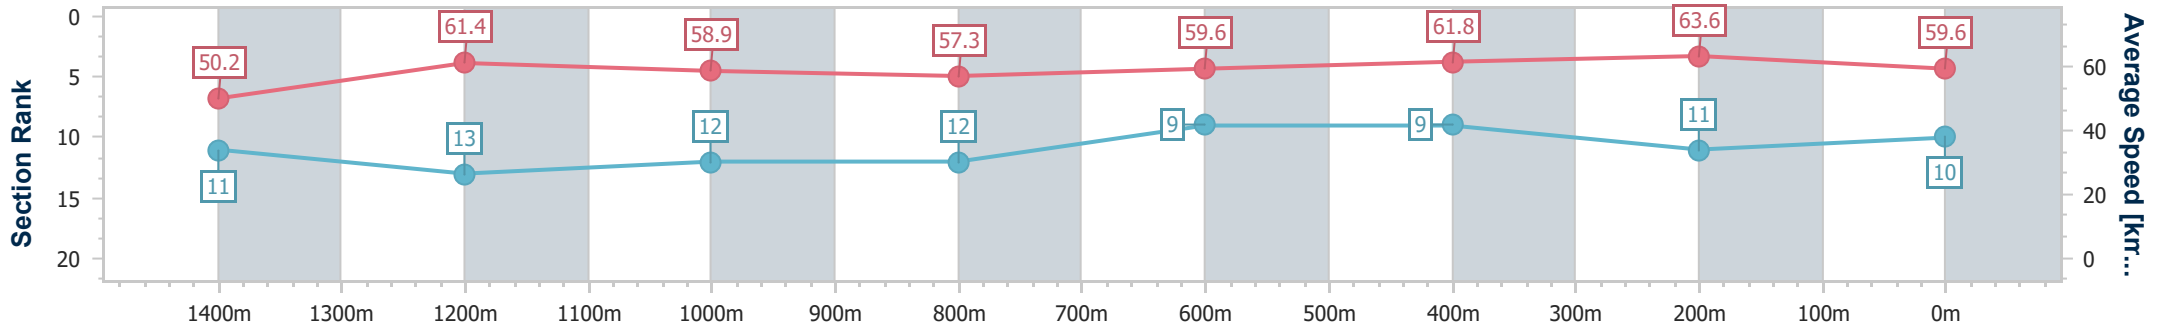

Sunshine Coast QLD Professional  
 Race 8: CALOUNDRA ARTS CENTRE GROUPS BENCHMARK  
 58 Handicap - 1600m

14 April 2023 - 19:06

Track Rating: Good 4, Weather: Fine, Rail Position: +8m

Section	Overall	1400m	1200m	1000m	800m	600m	400m	200m
Section Times	1:38.79 [9] (0:13.82)	1:24.97 [6] (0:11.54)	1:13.43 [6] (0:12.36)	1:01.07 [6] (0:12.78)	0:48.29 [5] (0:12.76)	0:35.53 [7] (0:11.96)	0:23.57 [8] (0:11.36)	0:12.21 [7] (0:12.21)
Average Speed [km/h]	52.2	63.0	58.3	56.9	57.3	60.5	63.4	59.2
Top Speed [km/h]	64.8	64.7	60.1	57.6	58.1	63.3	65.1	61.6
Avg. Dist. to Rail [m]	4.3	3.4	3.5	2.9	2.6	0.8	2.6	5.6
Avg. Stride Freq. [Hz]	2.2	2.3	2.1	2.2	2.2	2.2	2.3	2.3
Avg. Stride Length [m]	6.4	7.5	7.5	7.1	7.2	7.5	7.5	7.2

- [ ] Ranking at each section and finish
- .-.- No data available at this section
- NA No data available

Horse/Jockey Name	Pick Za Beans
Final Rank	10
Fastest Section Time (Section)	0:11.34 (400m)
Top Speed [km/h] (Section)	65.1 (400m)
Race State	Finished

Sunshine Coast QLD Professional  
Race 8: CALOUNDRA ARTS CENTRE GROUPS BENCHMARK  
58 Handicap - 1600m

14 April 2023 - 19:06

Track Rating: Good 4, Weather: Fine, Rail Position: +8m

Section	Overall	1400m	1200m	1000m	800m	600m	400m	200m						
Section Times	1:38.83 [10] (0:14.37)	1:24.46 [11] (0:11.81)	1:12.65 [13] (0:12.25)	1:00.40 [12] (0:12.71)	0:47.69 [12] (0:12.31)	0:35.38 [9] (0:11.90)	0:23.48 [9] (0:11.34)	0:12.14 [11] (0:12.14)						
Average Speed [km/h]	50.2	61.4	58.9	57.3	59.6	61.8	63.6	59.6						
Top Speed [km/h]	61.3	62.8	60.7	59.1	61.2	64.2	65.1	62.3						
Avg. Dist. to Rail [m]	7.5	3.3	3.4	3.7	3.6	3.8	8.2	9.6						
Avg. Stride Freq. [Hz]	2.2	2.3	2.2	2.2	2.3	2.3	2.4	2.3						
Avg. Stride Length [m]	6.3	7.1	7.1	7.0	7.2	7.3	7.3	6.9						