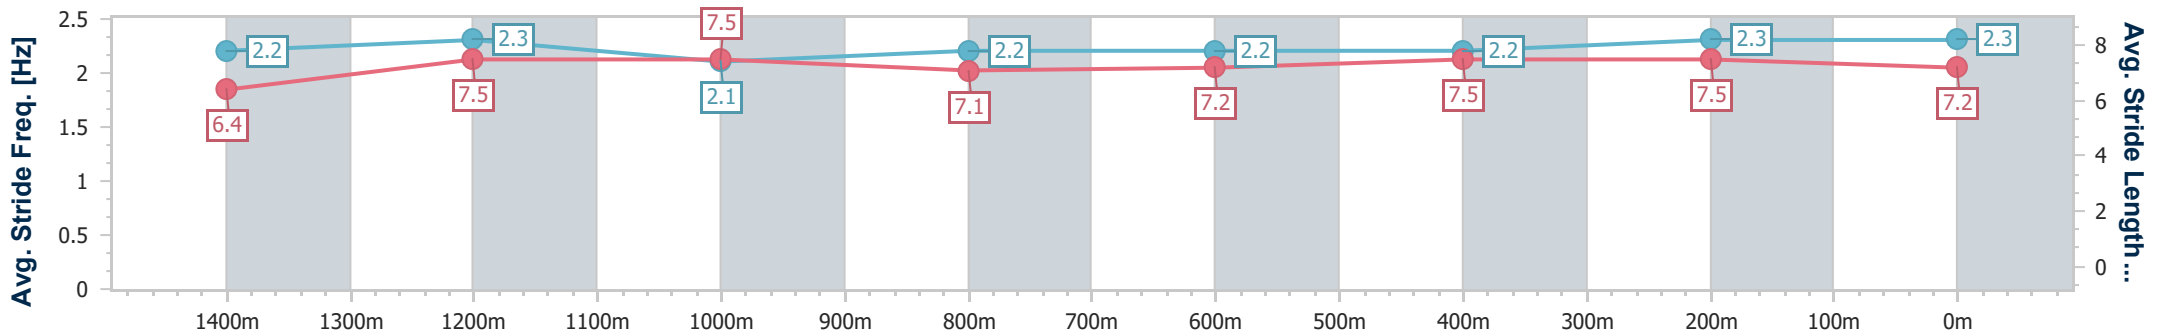

Sunshine Coast QLD Professional  
Race 8: CALOUNDRA ARTS CENTRE GROUPS BENCHMARK  
58 Handicap - 1600m

14 April 2023 - 19:06

Track Rating: Good 4, Weather: Fine, Rail Position: +8m

Section	Overall	1400m	1200m	1000m	800m	600m	400m	200m
Section Times	1:38.66 [8] (0:13.51)	1:25.15 [2] (0:11.43)	1:13.72 [2] (0:12.23)	1:01.49 [2] (0:12.81)	0:48.68 [2] (0:12.75)	0:35.93 [2] (0:11.99)	0:23.94 [2] (0:11.46)	0:12.48 [2] (0:12.48)
Average Speed [km/h]	53.3	63.5	59.0	56.7	57.4	60.7	62.9	58.0
Top Speed [km/h]	65.8	65.8	61.0	57.8	58.6	63.2	63.8	61.7
Avg. Dist. to Rail [m]	6.2	2.8	3.4	3.1	2.7	2.3	5.8	8.7
Avg. Stride Freq. [Hz]	2.1	2.2	2.1	2.0	2.0	2.1	2.2	2.2
Avg. Stride Length [m]	7.0	8.0	7.6	7.4	7.5	7.7	7.8	7.3

- [ ] Ranking at each section and finish
- .-.- No data available at this section
- NA No data available

Horse/Jockey Name	Hell Of A Prince
Final Rank	9
Fastest Section Time (Section)	0:11.36 (400m)
Top Speed [km/h] (Section)	65.1 (400m)
Race State	Finished

Sunshine Coast QLD Professional  
 Race 8: CALOUNDRA ARTS CENTRE GROUPS BENCHMARK  
 58 Handicap - 1600m

14 April 2023 - 19:06

Track Rating: Good 4, Weather: Fine, Rail Position: +8m

Section	Overall	1400m	1200m	1000m	800m	600m	400m	200m
Section Times	1:38.79 [9] (0:13.82)	1:24.97 [6] (0:11.54)	1:13.43 [6] (0:12.36)	1:01.07 [6] (0:12.78)	0:48.29 [5] (0:12.76)	0:35.53 [7] (0:11.96)	0:23.57 [8] (0:11.36)	0:12.21 [7] (0:12.21)
Average Speed [km/h]	52.2	63.0	58.3	56.9	57.3	60.5	63.4	59.2
Top Speed [km/h]	64.8	64.7	60.1	57.6	58.1	63.3	65.1	61.6
Avg. Dist. to Rail [m]	4.3	3.4	3.5	2.9	2.6	0.8	2.6	5.6
Avg. Stride Freq. [Hz]	2.2	2.3	2.1	2.2	2.2	2.2	2.3	2.3
Avg. Stride Length [m]	6.4	7.5	7.5	7.1	7.2	7.5	7.5	7.2