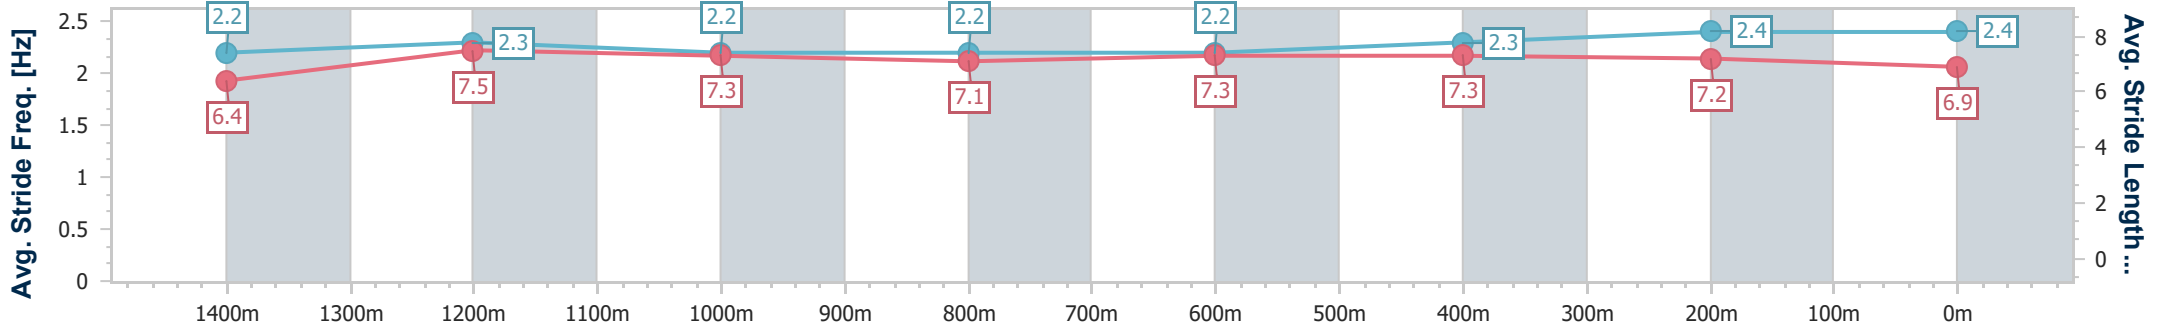

Sunshine Coast QLD Professional  
Race 8: CALOUNDRA ARTS CENTRE GROUPS BENCHMARK  
58 Handicap - 1600m

14 April 2023 - 19:06

Track Rating: Good 4, Weather: Fine, Rail Position: +8m

Section	Overall	1400m	1200m	1000m	800m	600m	400m	200m						
Section Times	1:38.83 [10] (0:14.37)	1:24.46 [11] (0:11.81)	1:12.65 [13] (0:12.25)	1:00.40 [12] (0:12.71)	0:47.69 [12] (0:12.31)	0:35.38 [9] (0:11.90)	0:23.48 [9] (0:11.34)	0:12.14 [11] (0:12.14)						
Average Speed [km/h]	50.2	61.4	58.9	57.3	59.6	61.8	63.6	59.6						
Top Speed [km/h]	61.3	62.8	60.7	59.1	61.2	64.2	65.1	62.3						
Avg. Dist. to Rail [m]	7.5	3.3	3.4	3.7	3.6	3.8	8.2	9.6						
Avg. Stride Freq. [Hz]	2.2	2.3	2.2	2.2	2.3	2.3	2.4	2.3						
Avg. Stride Length [m]	6.3	7.1	7.1	7.0	7.2	7.3	7.3	6.9						

- [ ] Ranking at each section and finish
- .-.- No data available at this section
- NA No data available

Horse/Jockey Name	Star Chance
Final Rank	11
Fastest Section Time (Section)	0:11.46 (400m)
Top Speed [km/h] (Section)	64.6 (600m)
Race State	Finished

Sunshine Coast QLD Professional  
 Race 8: CALOUNDRA ARTS CENTRE GROUPS BENCHMARK  
 58 Handicap - 1600m

14 April 2023 - 19:06

Track Rating: Good 4, Weather: Fine, Rail Position: +8m

Section	Overall	1400m	1200m	1000m	800m	600m	400m	200m
Section Times	1:38.92 [11] (0:14.00)	1:24.92 [7] (0:11.55)	1:13.37 [8] (0:12.27)	1:01.10 [8] (0:12.76)	0:48.34 [9] (0:12.66)	0:35.68 [10] (0:11.93)	0:23.75 [12] (0:11.46)	0:12.29 [12] (0:12.29)
Average Speed [km/h]	51.4	62.7	58.8	57.1	58.4	61.8	62.9	58.9
Top Speed [km/h]	63.3	63.6	61.0	58.4	59.3	64.6	63.9	61.9
Avg. Dist. to Rail [m]	8.0	2.6	2.9	3.7	4.6	4.3	7.8	9.8
Avg. Stride Freq. [Hz]	2.2	2.3	2.2	2.2	2.2	2.3	2.4	2.4
Avg. Stride Length [m]	6.4	7.5	7.3	7.1	7.3	7.3	7.2	6.9