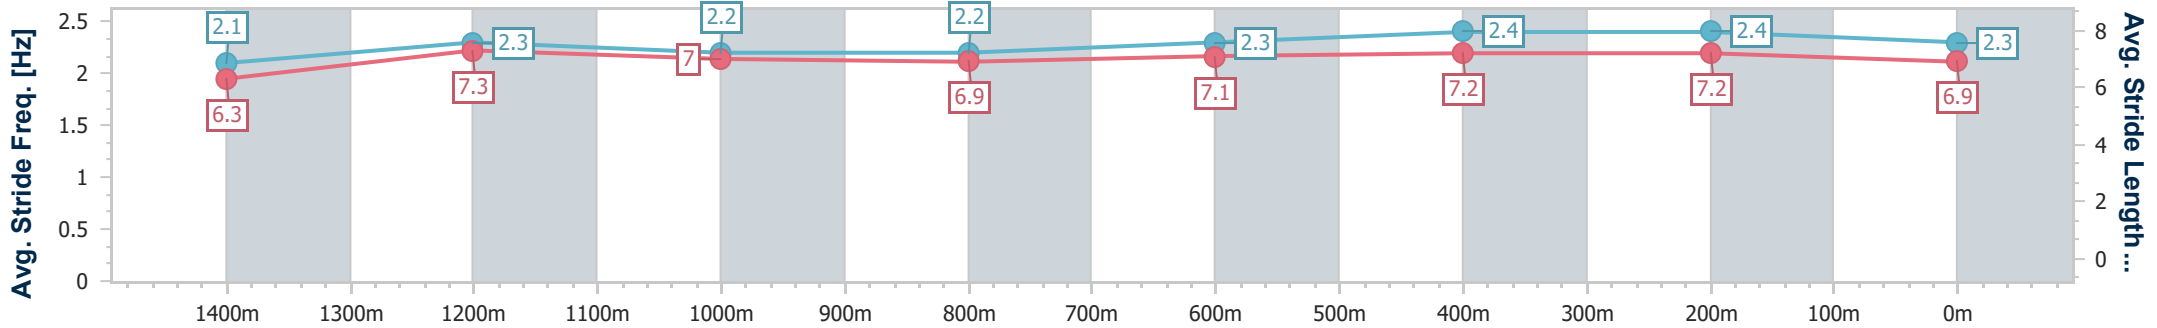

Sunshine Coast QLD Professional  
Race 8: CALOUNDRA ARTS CENTRE GROUPS BENCHMARK  
58 Handicap - 1600m

14 April 2023 - 19:06

Track Rating: Good 4, Weather: Fine, Rail Position: +8m

Section	Overall	1400m	1200m	1000m	800m	600m	400m	200m
Section Times	1:39.30 [12] (0:14.37)	1:24.93 [12] (0:11.67)	1:13.26 [11] (0:11.97)	1:01.29 [9] (0:12.57)	0:48.72 [7] (0:12.56)	0:36.16 [6] (0:11.83)	0:24.33 [5] (0:11.63)	0:12.70 [10] (0:12.70)
Average Speed [km/h]	50.2	62.5	60.3	57.9	58.5	61.8	61.9	56.9
Top Speed [km/h]	61.7	64.0	63.4	59.9	59.1	63.4	63.5	60.5
Avg. Dist. to Rail [m]	9.1	4.6	4.5	3.9	3.4	2.8	6.3	7.5
Avg. Stride Freq. [Hz]	2.2	2.4	2.3	2.3	2.3	2.4	2.5	2.3
Avg. Stride Length [m]	6.2	7.2	7.1	7.0	7.1	7.3	7.0	6.8

- [ ] Ranking at each section and finish
- .-.- No data available at this section
- NA No data available

Horse/Jockey Name	Muwarnad
Final Rank	13
Fastest Section Time (Section)	0:11.43 (400m)
Top Speed [km/h] (Section)	64.7 (Overall)
Race State	Finished

Sunshine Coast QLD Professional  
Race 8: CALOUNDRA ARTS CENTRE GROUPS BENCHMARK  
58 Handicap - 1600m

14 April 2023 - 19:06

Track Rating: Good 4, Weather: Fine, Rail Position: +8m

Section	Overall	1400m	1200m	1000m	800m	600m	400m	200m
Section Times	1:39.44 [13] (0:14.48)	1:24.96 [13] (0:11.65)	1:13.31 [12] (0:12.34)	1:00.97 [13] (0:12.81)	0:48.16 [13] (0:12.44)	0:35.72 [13] (0:11.81)	0:23.91 [13] (0:11.43)	0:12.48 [13] (0:12.48)
Average Speed [km/h]	49.8	62.2	58.4	56.6	58.7	62.0	63.0	57.9
Top Speed [km/h]	64.7	64.7	60.8	58.5	60.5	64.1	64.2	60.9
Avg. Dist. to Rail [m]	9.7	2.3	2.4	2.3	2.4	3.1	5.3	5.0
Avg. Stride Freq. [Hz]	2.1	2.3	2.2	2.2	2.3	2.4	2.4	2.3
Avg. Stride Length [m]	6.3	7.3	7.0	6.9	7.1	7.2	7.2	6.9