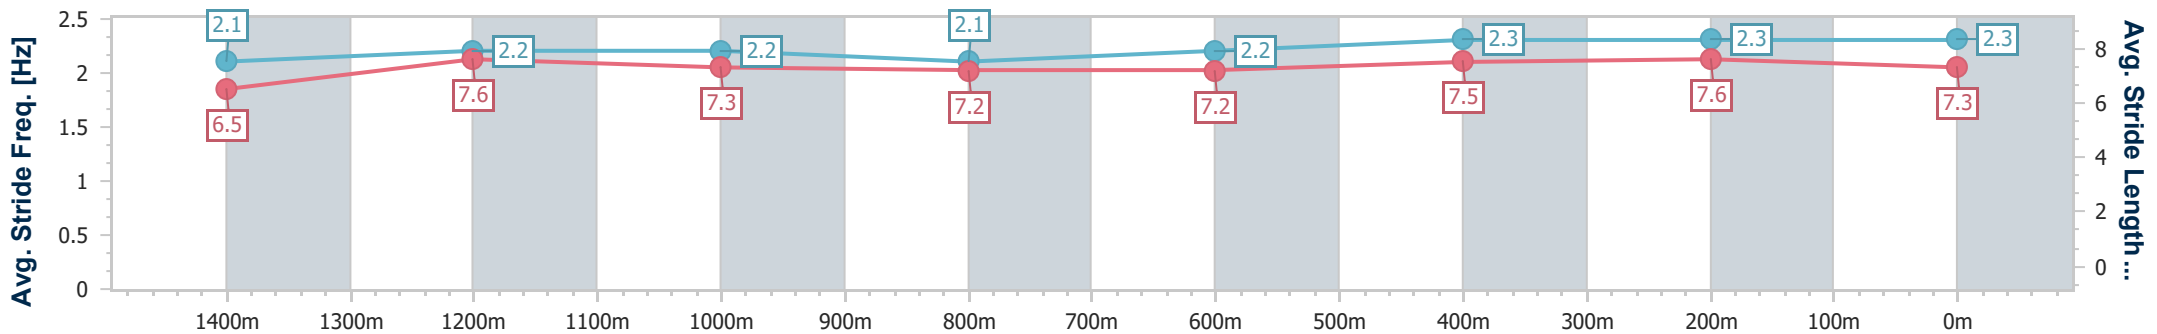

- [ ] Ranking at each section and finish
- .-.- No data available at this section
- NA No data available

Horse/Jockey Name	Daulat Tai Panaziz
Final Rank	7
Fastest Section Time (Section)	0:11.30 (400m)
Top Speed [km/h] (Section)	64.6 (400m)
Race State	Finished

Sunshine Coast QLD Professional  
Race 8: CALOUNDRA ARTS CENTRE GROUPS BENCHMARK  
58 Handicap - 1600m

14 April 2023 - 19:06

Track Rating: Good 4, Weather: Fine, Rail Position: +8m

Section	Overall	1400m	1200m	1000m	800m	600m	400m	200m
Section Times	1:38.58 [7] (0:14.17)	1:24.41 [9] (0:11.67)	1:12.74 [9] (0:12.31)	1:00.43 [10] (0:12.84)	0:47.59 [11] (0:12.54)	0:35.05 [12] (0:11.80)	0:23.25 [11] (0:11.30)	0:11.95 [8] (0:11.95)
Average Speed [km/h]	50.8	62.2	58.5	56.4	58.0	61.5	63.8	60.6
Top Speed [km/h]	61.6	62.9	61.7	57.8	59.8	63.6	64.6	62.4
Avg. Dist. to Rail [m]	6.3	2.8	2.5	2.2	1.8	1.3	3.7	6.6
Avg. Stride Freq. [Hz]	2.1	2.2	2.2	2.1	2.2	2.3	2.3	2.3
Avg. Stride Length [m]	6.5	7.6	7.3	7.2	7.2	7.5	7.6	7.3