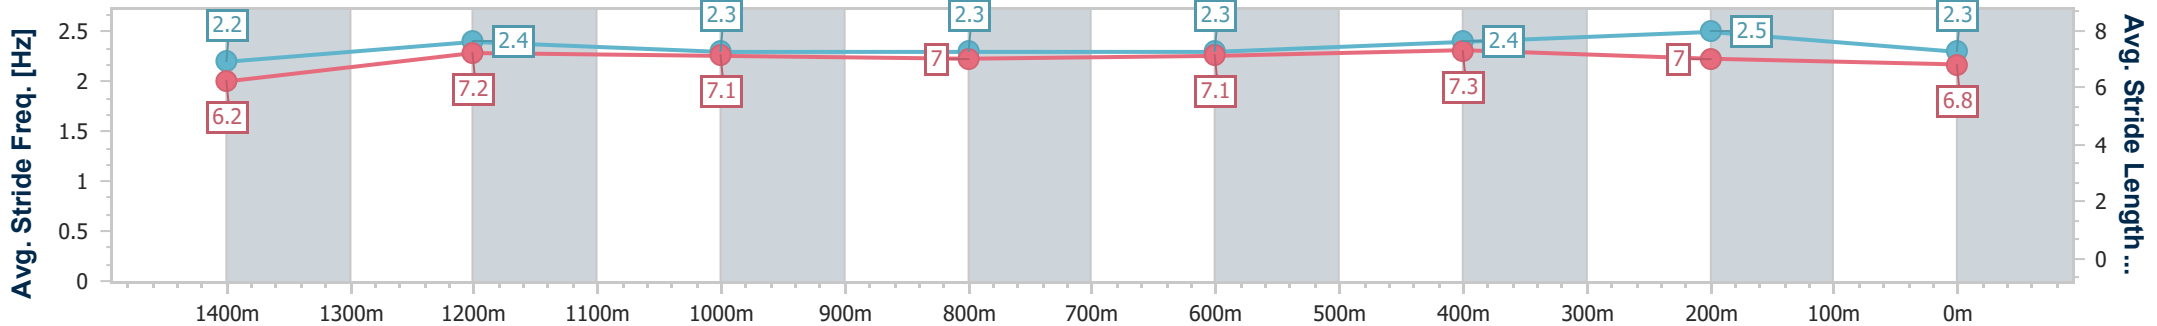

Sunshine Coast QLD Professional  
 Race 8: CALOUNDRA ARTS CENTRE GROUPS BENCHMARK  
 58 Handicap - 1600m

14 April 2023 - 19:06

Track Rating: Good 4, Weather: Fine, Rail Position: +8m

Section	Overall	1400m	1200m	1000m	800m	600m	400m	200m
Section Times	1:38.92 [11] (0:14.00)	1:24.92 [7] (0:11.55)	1:13.37 [8] (0:12.27)	1:01.10 [8] (0:12.76)	0:48.34 [9] (0:12.66)	0:35.68 [10] (0:11.93)	0:23.75 [12] (0:11.46)	0:12.29 [12] (0:12.29)
Average Speed [km/h]	51.4	62.7	58.8	57.1	58.4	61.8	62.9	58.9
Top Speed [km/h]	63.3	63.6	61.0	58.4	59.3	64.6	63.9	61.9
Avg. Dist. to Rail [m]	8.0	2.6	2.9	3.7	4.6	4.3	7.8	9.8
Avg. Stride Freq. [Hz]	2.2	2.3	2.2	2.2	2.2	2.3	2.4	2.4
Avg. Stride Length [m]	6.4	7.5	7.3	7.1	7.3	7.3	7.2	6.9

- [ ] Ranking at each section and finish
- .-.- No data available at this section
- NA No data available

Horse/Jockey Name	Zattastar
Final Rank	12
Fastest Section Time (Section)	0:11.63 (400m)
Top Speed [km/h] (Section)	64.0 (1400m)
Race State	Finished

Sunshine Coast QLD Professional  
Race 8: CALOUNDRA ARTS CENTRE GROUPS BENCHMARK  
58 Handicap - 1600m

14 April 2023 - 19:06

Track Rating: Good 4, Weather: Fine, Rail Position: +8m

Section	Overall	1400m	1200m	1000m	800m	600m	400m	200m
Section Times	1:39.30 [12] (0:14.37)	1:24.93 [12] (0:11.67)	1:13.26 [11] (0:11.97)	1:01.29 [9] (0:12.57)	0:48.72 [7] (0:12.56)	0:36.16 [6] (0:11.83)	0:24.33 [5] (0:11.63)	0:12.70 [10] (0:12.70)
Average Speed [km/h]	50.2	62.5	60.3	57.9	58.5	61.8	61.9	56.9
Top Speed [km/h]	61.7	64.0	63.4	59.9	59.1	63.4	63.5	60.5
Avg. Dist. to Rail [m]	9.1	4.6	4.5	3.9	3.4	2.8	6.3	7.5
Avg. Stride Freq. [Hz]	2.2	2.4	2.3	2.3	2.3	2.4	2.5	2.3
Avg. Stride Length [m]	6.2	7.2	7.1	7.0	7.1	7.3	7.0	6.8