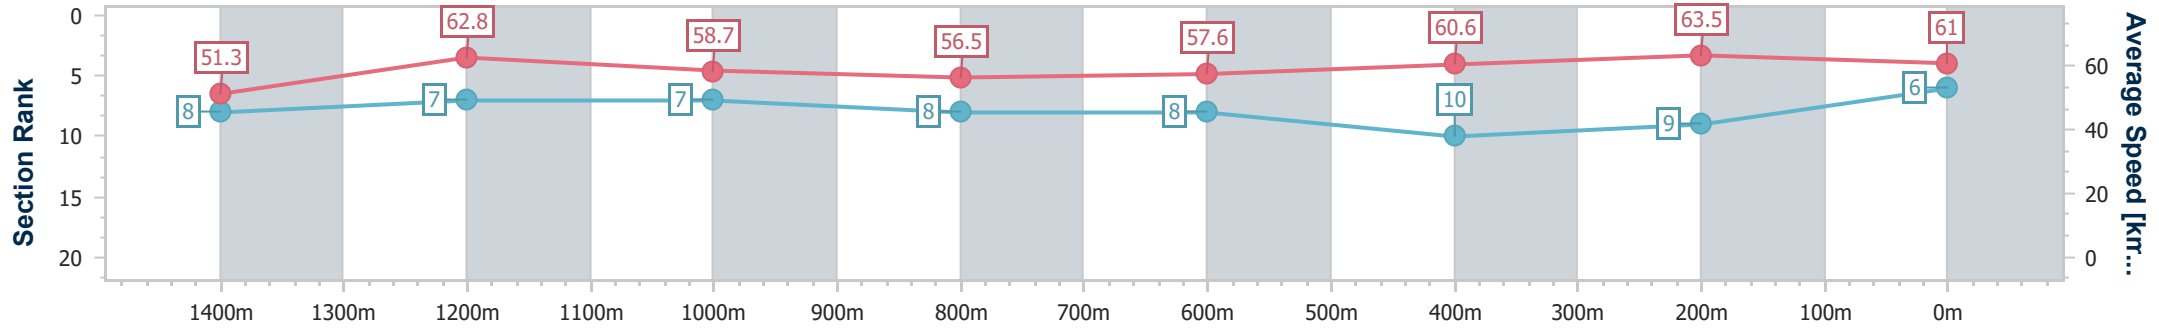

Horse/Jockey Name	Cluedo
Final Rank	6
Fastest Section Time (Section)	0:11.33 (400m)
Top Speed [km/h] (Section)	64.9 (400m)
Race State	Finished

Sunshine Coast QLD Professional
Race 8: CALOUNDRA ARTS CENTRE GROUPS BENCHMARK
58 Handicap - 1600m

14 April 2023 - 19:06

Track Rating: Good 4, Weather: Fine, Rail Position: +8m

Section	Overall	1400m	1200m	1000m	800m	600m	400m	200m
Section Times	1:38.45 [6] (0:14.04)	1:24.41 [8] (0:11.55)	1:12.86 [7] (0:12.29)	1:00.57 [7] (0:12.80)	0:47.77 [8] (0:12.67)	0:35.10 [8] (0:11.91)	0:23.19 [10] (0:11.33)	0:11.86 [9] (0:11.86)
Average Speed [km/h]	51.3	62.8	58.7	56.5	57.6	60.6	63.5	61.0
Top Speed [km/h]	62.9	63.6	60.2	57.4	58.4	64.5	64.9	62.2
Avg. Dist. to Rail [m]	5.8	2.5	2.4	2.2	2.0	0.6	1.9	3.9
Avg. Stride Freq. [Hz]	2.2	2.3	2.2	2.2	2.2	2.2	2.3	2.3
Avg. Stride Length [m]	6.4	7.6	7.2	7.0	7.3	7.5	7.6	7.4

- [ ] Ranking at each section and finish
- -.-.- No data available at this section
- NA No data available