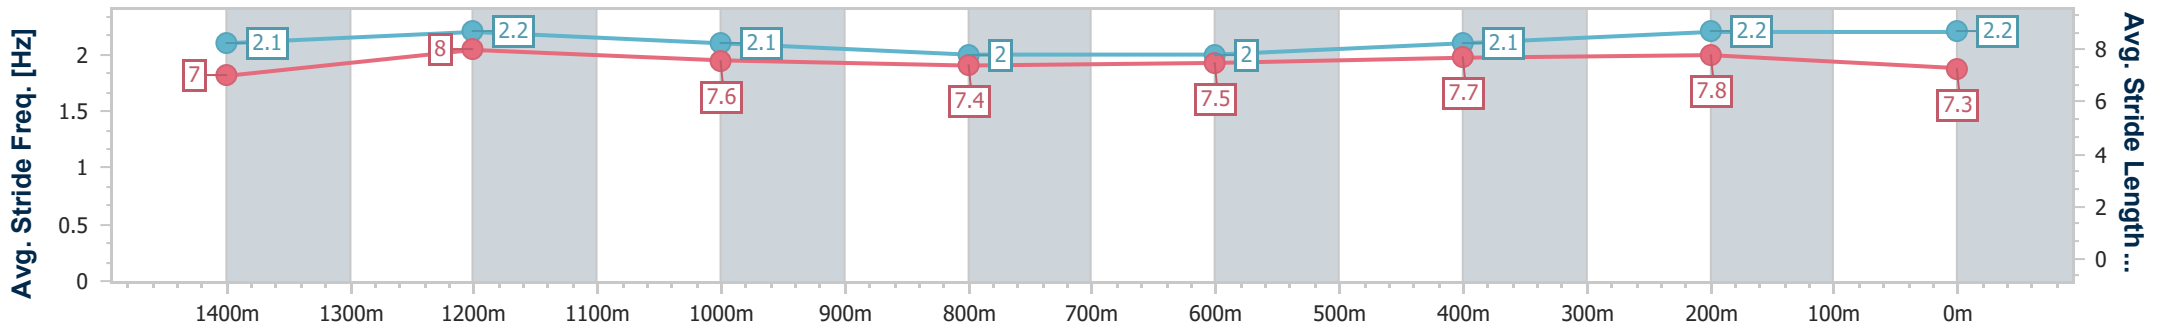

- [ ] Ranking at each section and finish
- .-.- No data available at this section
- NA No data available

Horse/Jockey Name	Zhuang Shi
Final Rank	8
Fastest Section Time (Section)	0:11.43 (1400m)
Top Speed [km/h] (Section)	65.8 (Overall)
Race State	Finished

Sunshine Coast QLD Professional  
Race 8: CALOUNDRA ARTS CENTRE GROUPS BENCHMARK  
58 Handicap - 1600m

14 April 2023 - 19:06

Track Rating: Good 4, Weather: Fine, Rail Position: +8m

Section	Overall	1400m	1200m	1000m	800m	600m	400m	200m
Section Times	1:38.66 [8] (0:13.51)	1:25.15 [2] (0:11.43)	1:13.72 [2] (0:12.23)	1:01.49 [2] (0:12.81)	0:48.68 [2] (0:12.75)	0:35.93 [2] (0:11.99)	0:23.94 [2] (0:11.46)	0:12.48 [2] (0:12.48)
Average Speed [km/h]	53.3	63.5	59.0	56.7	57.4	60.7	62.9	58.0
Top Speed [km/h]	65.8	65.8	61.0	57.8	58.6	63.2	63.8	61.7
Avg. Dist. to Rail [m]	6.2	2.8	3.4	3.1	2.7	2.3	5.8	8.7
Avg. Stride Freq. [Hz]	2.1	2.2	2.1	2.0	2.0	2.1	2.2	2.2
Avg. Stride Length [m]	7.0	8.0	7.6	7.4	7.5	7.7	7.8	7.3