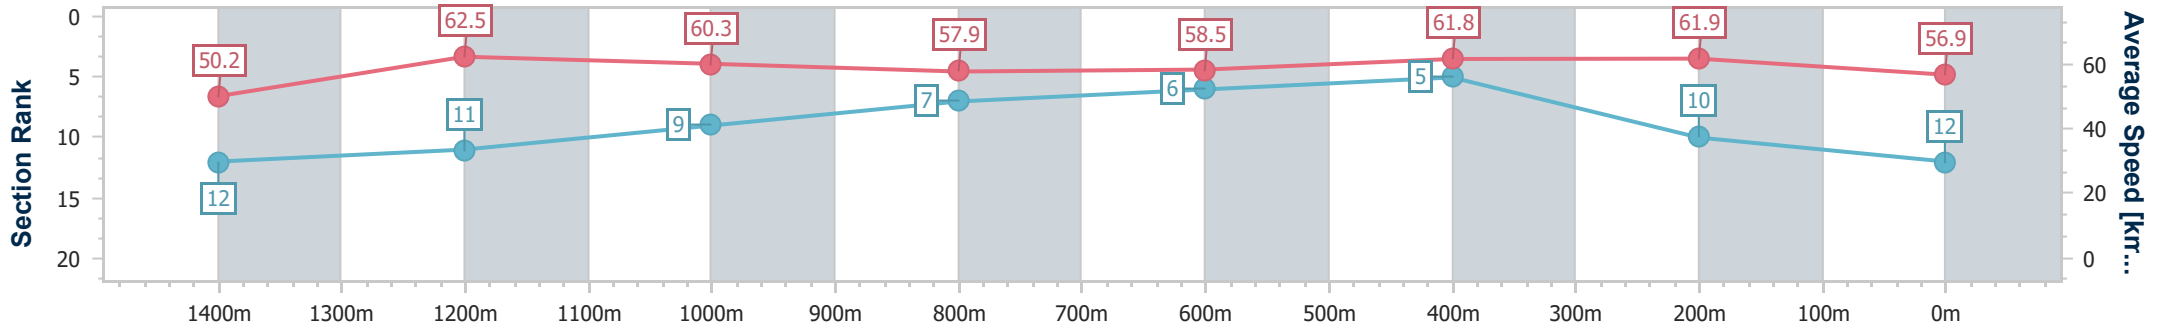

Sunshine Coast QLD Professional  
 Race 8: CALOUNDRA ARTS CENTRE GROUPS BENCHMARK  
 58 Handicap - 1600m

14 April 2023 - 19:06

Track Rating: Good 4, Weather: Fine, Rail Position: +8m

Section	Overall	1400m	1200m	1000m	800m	600m	400m	200m
Section Times	1:38.92 [11] (0:14.00)	1:24.92 [7] (0:11.55)	1:13.37 [8] (0:12.27)	1:01.10 [8] (0:12.76)	0:48.34 [9] (0:12.66)	0:35.68 [10] (0:11.93)	0:23.75 [12] (0:11.46)	0:12.29 [12] (0:12.29)
Average Speed [km/h]	51.4	62.7	58.8	57.1	58.4	61.8	62.9	58.9
Top Speed [km/h]	63.3	63.6	61.0	58.4	59.3	64.6	63.9	61.9
Avg. Dist. to Rail [m]	8.0	2.6	2.9	3.7	4.6	4.3	7.8	9.8
Avg. Stride Freq. [Hz]	2.2	2.3	2.2	2.2	2.2	2.3	2.4	2.4
Avg. Stride Length [m]	6.4	7.5	7.3	7.1	7.3	7.3	7.2	6.9

- [ ] Ranking at each section and finish
- .-.- No data available at this section
- NA No data available

Horse/Jockey Name	Zattastar
Final Rank	12
Fastest Section Time (Section)	0:11.63 (400m)
Top Speed [km/h] (Section)	64.0 (1400m)
Race State	Finished

Sunshine Coast QLD Professional  
Race 8: CALOUNDRA ARTS CENTRE GROUPS BENCHMARK  
58 Handicap - 1600m

14 April 2023 - 19:06

Track Rating: Good 4, Weather: Fine, Rail Position: +8m

Section	Overall	1400m	1200m	1000m	800m	600m	400m	200m
Section Times	1:39.30 [12] (0:14.37)	1:24.93 [12] (0:11.67)	1:13.26 [11] (0:11.97)	1:01.29 [9] (0:12.57)	0:48.72 [7] (0:12.56)	0:36.16 [6] (0:11.83)	0:24.33 [5] (0:11.63)	0:12.70 [10] (0:12.70)
Average Speed [km/h]	50.2	62.5	60.3	57.9	58.5	61.8	61.9	56.9
Top Speed [km/h]	61.7	64.0	63.4	59.9	59.1	63.4	63.5	60.5
Avg. Dist. to Rail [m]	9.1	4.6	4.5	3.9	3.4	2.8	6.3	7.5
Avg. Stride Freq. [Hz]	2.2	2.4	2.3	2.3	2.3	2.4	2.5	2.3
Avg. Stride Length [m]	6.2	7.2	7.1	7.0	7.1	7.3	7.0	6.8