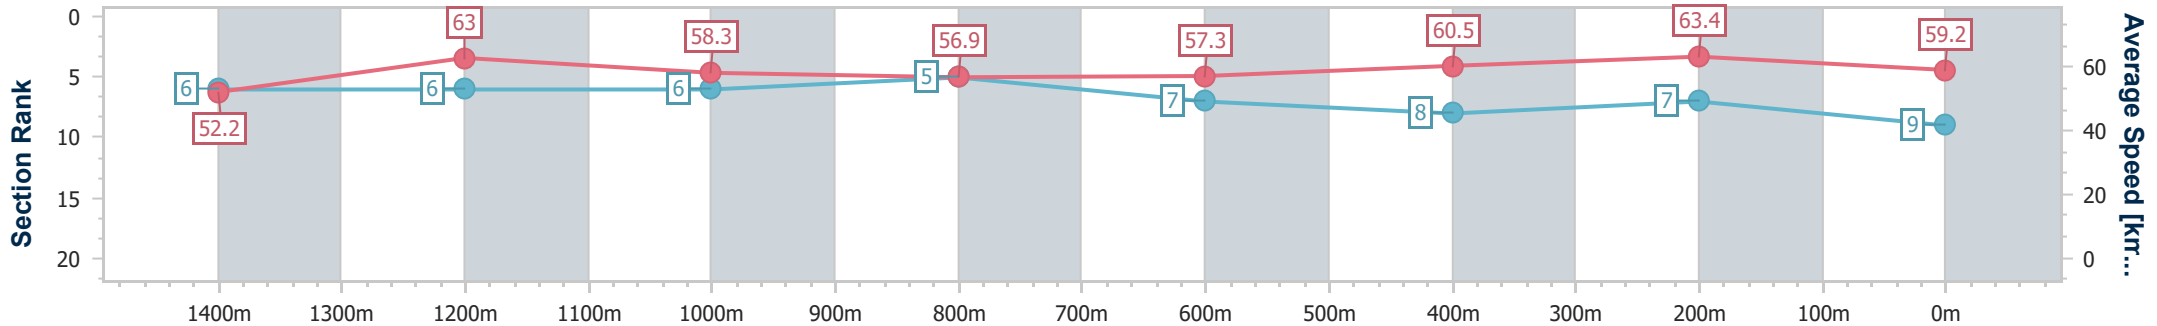

Sunshine Coast QLD Professional  
Race 8: CALOUNDRA ARTS CENTRE GROUPS BENCHMARK  
58 Handicap - 1600m

14 April 2023 - 19:06

Track Rating: Good 4, Weather: Fine, Rail Position: +8m

Section	Overall	1400m	1200m	1000m	800m	600m	400m	200m
Section Times	1:38.66 [8] (0:13.51)	1:25.15 [2] (0:11.43)	1:13.72 [2] (0:12.23)	1:01.49 [2] (0:12.81)	0:48.68 [2] (0:12.75)	0:35.93 [2] (0:11.99)	0:23.94 [2] (0:11.46)	0:12.48 [2] (0:12.48)
Average Speed [km/h]	53.3	63.5	59.0	56.7	57.4	60.7	62.9	58.0
Top Speed [km/h]	65.8	65.8	61.0	57.8	58.6	63.2	63.8	61.7
Avg. Dist. to Rail [m]	6.2	2.8	3.4	3.1	2.7	2.3	5.8	8.7
Avg. Stride Freq. [Hz]	2.1	2.2	2.1	2.0	2.0	2.1	2.2	2.2
Avg. Stride Length [m]	7.0	8.0	7.6	7.4	7.5	7.7	7.8	7.3

- [ ] Ranking at each section and finish
- .-.- No data available at this section
- NA No data available

Horse/Jockey Name	Hell Of A Prince
Final Rank	9
Fastest Section Time (Section)	0:11.36 (400m)
Top Speed [km/h] (Section)	65.1 (400m)
Race State	Finished

Sunshine Coast QLD Professional  
 Race 8: CALOUNDRA ARTS CENTRE GROUPS BENCHMARK  
 58 Handicap - 1600m

14 April 2023 - 19:06

Track Rating: Good 4, Weather: Fine, Rail Position: +8m

Section	Overall	1400m	1200m	1000m	800m	600m	400m	200m
Section Times	1:38.79 [9] (0:13.82)	1:24.97 [6] (0:11.54)	1:13.43 [6] (0:12.36)	1:01.07 [6] (0:12.78)	0:48.29 [5] (0:12.76)	0:35.53 [7] (0:11.96)	0:23.57 [8] (0:11.36)	0:12.21 [7] (0:12.21)
Average Speed [km/h]	52.2	63.0	58.3	56.9	57.3	60.5	63.4	59.2
Top Speed [km/h]	64.8	64.7	60.1	57.6	58.1	63.3	65.1	61.6
Avg. Dist. to Rail [m]	4.3	3.4	3.5	2.9	2.6	0.8	2.6	5.6
Avg. Stride Freq. [Hz]	2.2	2.3	2.1	2.2	2.2	2.2	2.3	2.3
Avg. Stride Length [m]	6.4	7.5	7.5	7.1	7.2	7.5	7.5	7.2