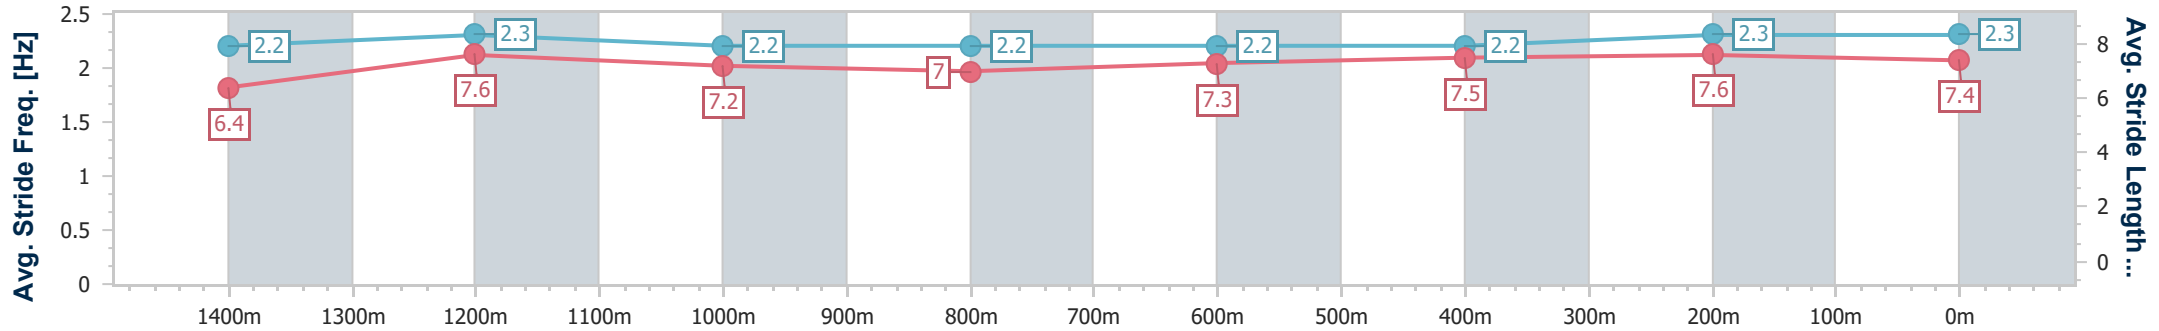

Horse/Jockey Name	Cluedo
Final Rank	6
Fastest Section Time (Section)	0:11.33 (400m)
Top Speed [km/h] (Section)	64.9 (400m)
Race State	Finished

Sunshine Coast QLD Professional
Race 8: CALOUNDRA ARTS CENTRE GROUPS BENCHMARK
58 Handicap - 1600m

14 April 2023 - 19:06

Track Rating: Good 4, Weather: Fine, Rail Position: +8m

Section	Overall	1400m	1200m	1000m	800m	600m	400m	200m
Section Times	1:38.45 [6] (0:14.04)	1:24.41 [8] (0:11.55)	1:12.86 [7] (0:12.29)	1:00.57 [7] (0:12.80)	0:47.77 [8] (0:12.67)	0:35.10 [8] (0:11.91)	0:23.19 [10] (0:11.33)	0:11.86 [9] (0:11.86)
Average Speed [km/h]	51.3	62.8	58.7	56.5	57.6	60.6	63.5	61.0
Top Speed [km/h]	62.9	63.6	60.2	57.4	58.4	64.5	64.9	62.2
Avg. Dist. to Rail [m]	5.8	2.5	2.4	2.2	2.0	0.6	1.9	3.9
Avg. Stride Freq. [Hz]	2.2	2.3	2.2	2.2	2.2	2.2	2.3	2.3
Avg. Stride Length [m]	6.4	7.6	7.2	7.0	7.3	7.5	7.6	7.4

- [ ] Ranking at each section and finish
- -.-.- No data available at this section
- NA No data available