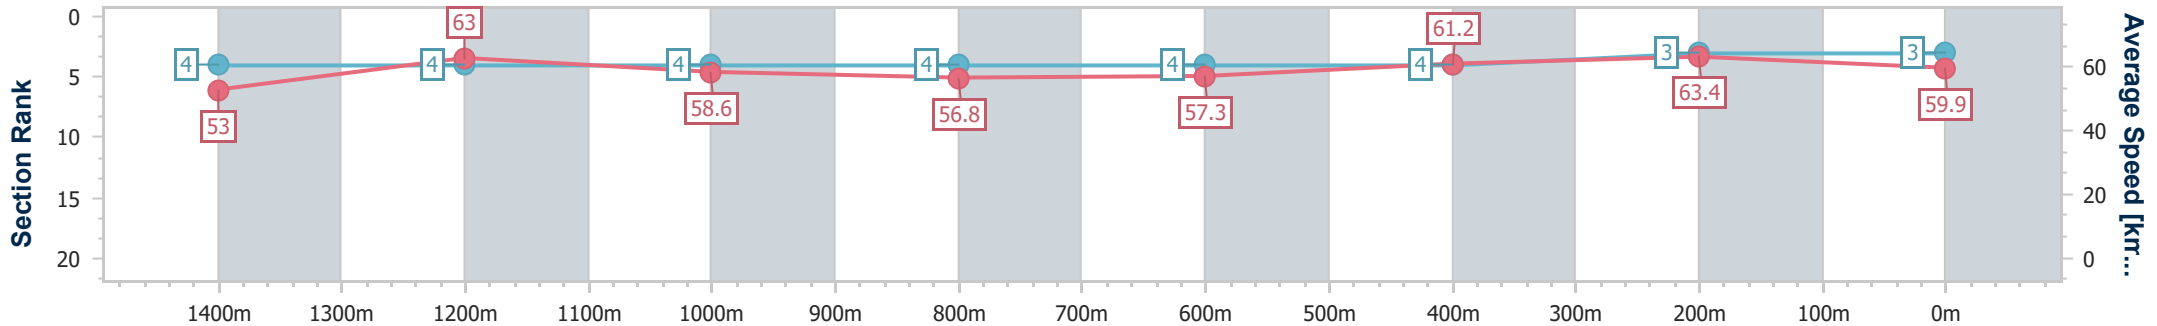

Horse/Jockey Name	Above The Sky
Final Rank	3
Fastest Section Time (Section)	0:11.36 (400m)
Top Speed [km/h] (Section)	65.3 (Overall)
Race State	Finished

Sunshine Coast QLD Professional
Race 8: CALOUNDRA ARTS CENTRE GROUPS BENCHMARK
58 Handicap - 1600m

14 April 2023 - 19:06

Track Rating: Good 4, Weather: Fine, Rail Position: +8m

Section	Overall	1400m	1200m	1000m	800m	600m	400m	200m
Section Times	1:38.36 [3] (0:13.58)	1:24.78 [4] (0:11.57)	1:13.21 [4] (0:12.31)	1:00.90 [4] (0:12.78)	0:48.12 [4] (0:12.75)	0:35.37 [4] (0:11.90)	0:23.47 [4] (0:11.36)	0:12.11 [3] (0:12.11)
Average Speed [km/h]	53.0	63.0	58.6	56.8	57.3	61.2	63.4	59.9
Top Speed [km/h]	65.3	64.1	60.6	57.4	58.1	63.9	64.9	63.0
Avg. Dist. to Rail [m]	11.3	4.3	3.7	3.2	2.7	2.0	5.8	8.8
Avg. Stride Freq. [Hz]	2.3	2.4	2.2	2.2	2.2	2.3	2.4	2.3
Avg. Stride Length [m]	6.3	7.0	6.9	6.9	6.8	7.2	7.3	7.1

- [ ] Ranking at each section and finish
- -.-.- No data available at this section
- NA No data available