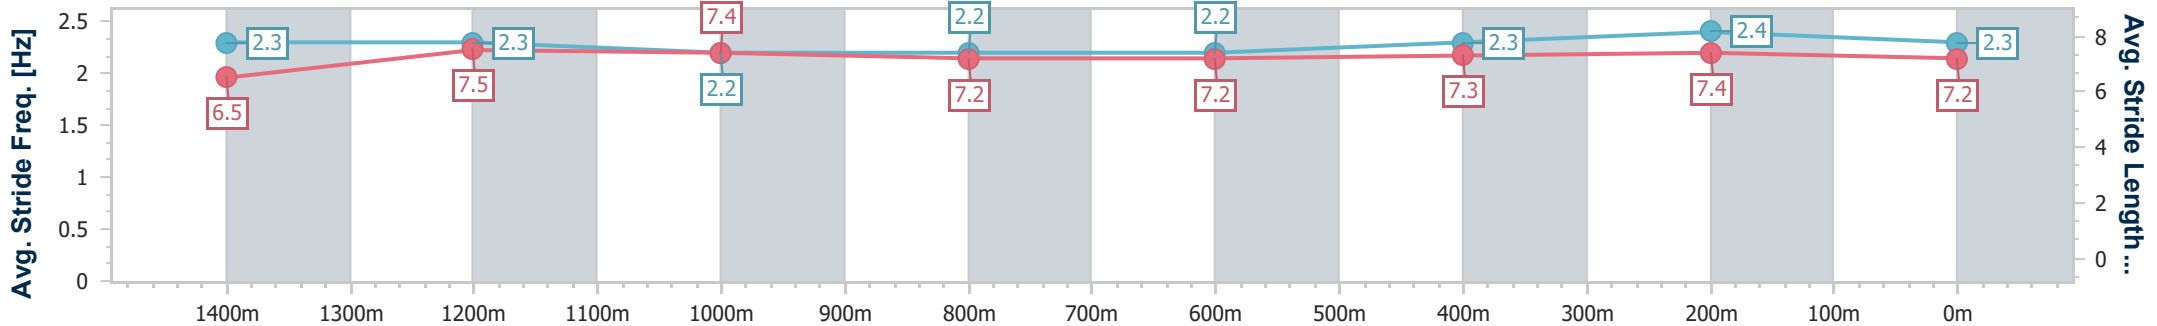

Horse/Jockey Name	Kaiberry
Final Rank	2
Fastest Section Time (Section)	0:11.23 (1400m)
Top Speed [km/h] (Section)	67.0 (1400m)
Race State	Finished

Sunshine Coast QLD Professional
Race 8: CALOUNDRA ARTS CENTRE GROUPS BENCHMARK
58 Handicap - 1600m

14 April 2023 - 19:06

Track Rating: Good 4, Weather: Fine, Rail Position: +8m

Section	Overall	1400m	1200m	1000m	800m	600m	400m	200m
Section Times	1:38.29 [2] (0:13.47)	1:24.82 [1] (0:11.23)	1:13.59 [1] (0:12.20)	1:01.39 [1] (0:12.79)	0:48.60 [1] (0:12.89)	0:35.71 [1] (0:12.08)	0:23.63 [1] (0:11.45)	0:12.18 [1] (0:12.18)
Average Speed [km/h]	53.5	64.4	59.2	56.8	56.8	60.5	62.9	59.4
Top Speed [km/h]	66.6	67.0	61.5	57.7	57.9	62.7	63.3	61.7
Avg. Dist. to Rail [m]	8.8	2.6	3.0	2.8	3.1	2.5	5.3	7.5
Avg. Stride Freq. [Hz]	2.3	2.3	2.2	2.2	2.2	2.3	2.4	2.3
Avg. Stride Length [m]	6.5	7.5	7.4	7.2	7.2	7.3	7.4	7.2

- [ ] Ranking at each section and finish
- -.-.- No data available at this section
- NA No data available