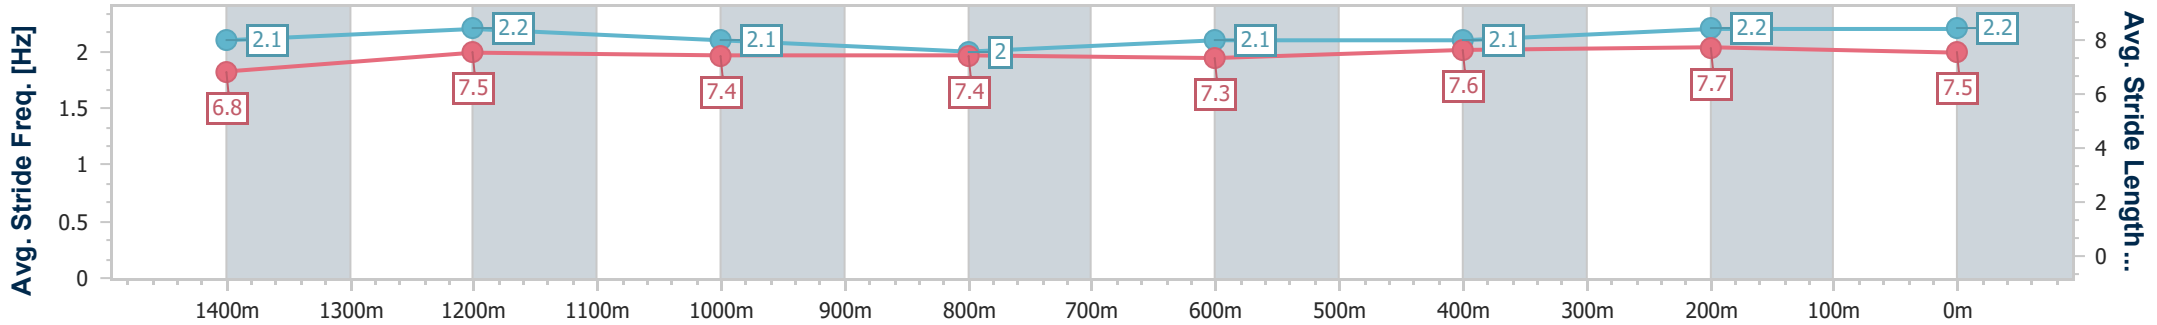

Horse/Jockey Name	Sacred Mission
Final Rank	3
Fastest Section Time (Section)	0:11.53 (400m)
Top Speed [km/h] (Section)	65.7 (Overall)
Race State	Finished

Sunshine Coast QLD Professional
Race 8: CALOUNDRA ARTS CENTRE GROUPS BENCHMARK
58 Handicap - 1600m

14 April 2023 - 19:06

Track Rating: Good 4, Weather: Fine, Rail Position: +8m

Section	Overall	1400m	1200m	1000m	800m	600m	400m	200m
Section Times	1:38.36 [3] (0:13.56)	1:24.80 [3] (0:11.56)	1:13.24 [3] (0:12.23)	1:01.01 [3] (0:12.77)	0:48.24 [3] (0:12.78)	0:35.46 [3] (0:11.86)	0:23.60 [3] (0:11.53)	0:12.07 [4] (0:12.07)
Average Speed [km/h]	53.2	62.7	58.9	56.7	56.9	60.9	62.4	60.0
Top Speed [km/h]	65.7	65.3	60.3	57.3	57.6	62.8	63.1	62.1
Avg. Dist. to Rail [m]	3.9	2.5	2.5	2.2	1.6	0.6	2.4	3.3
Avg. Stride Freq. [Hz]	2.1	2.2	2.1	2.0	2.1	2.1	2.2	2.2
Avg. Stride Length [m]	6.8	7.5	7.4	7.4	7.3	7.6	7.7	7.5

- [ ] Ranking at each section and finish
- -.-.- No data available at this section
- NA No data available