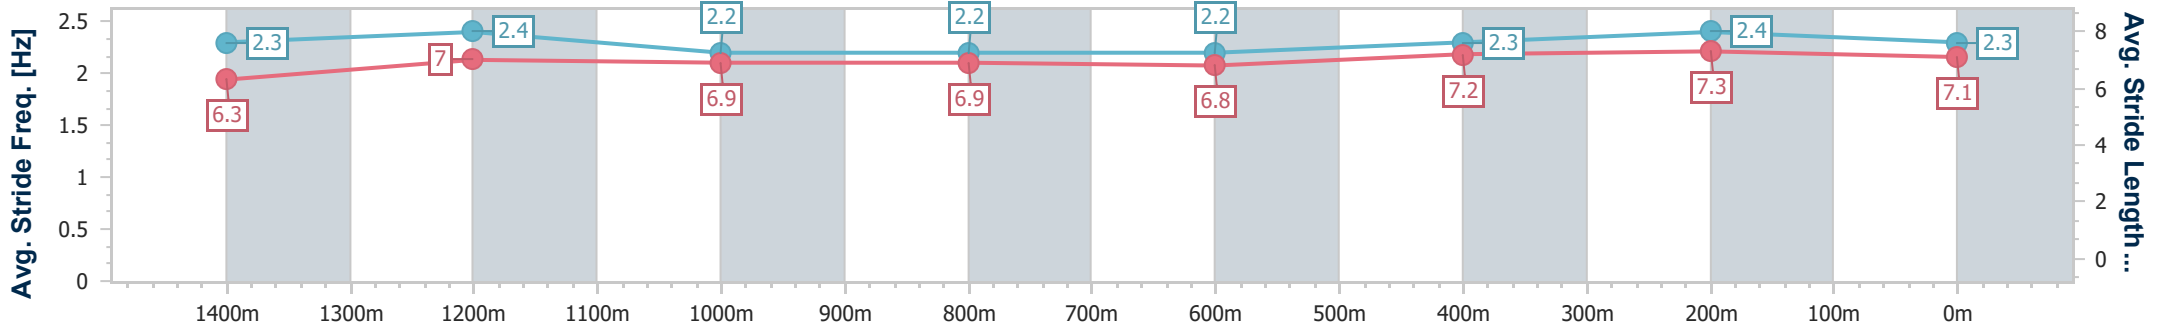

Horse/Jockey Name	Above The Sky
Final Rank	3
Fastest Section Time (Section)	0:11.36 (400m)
Top Speed [km/h] (Section)	65.3 (Overall)
Race State	Finished

Sunshine Coast QLD Professional
Race 8: CALOUNDRA ARTS CENTRE GROUPS BENCHMARK
58 Handicap - 1600m

14 April 2023 - 19:06

Track Rating: Good 4, Weather: Fine, Rail Position: +8m

Section	Overall	1400m	1200m	1000m	800m	600m	400m	200m
Section Times	1:38.36 [3] (0:13.58)	1:24.78 [4] (0:11.57)	1:13.21 [4] (0:12.31)	1:00.90 [4] (0:12.78)	0:48.12 [4] (0:12.75)	0:35.37 [4] (0:11.90)	0:23.47 [4] (0:11.36)	0:12.11 [3] (0:12.11)
Average Speed [km/h]	53.0	63.0	58.6	56.8	57.3	61.2	63.4	59.9
Top Speed [km/h]	65.3	64.1	60.6	57.4	58.1	63.9	64.9	63.0
Avg. Dist. to Rail [m]	11.3	4.3	3.7	3.2	2.7	2.0	5.8	8.8
Avg. Stride Freq. [Hz]	2.3	2.4	2.2	2.2	2.2	2.3	2.4	2.3
Avg. Stride Length [m]	6.3	7.0	6.9	6.9	6.8	7.2	7.3	7.1

- [ ] Ranking at each section and finish
- -.-.- No data available at this section
- NA No data available