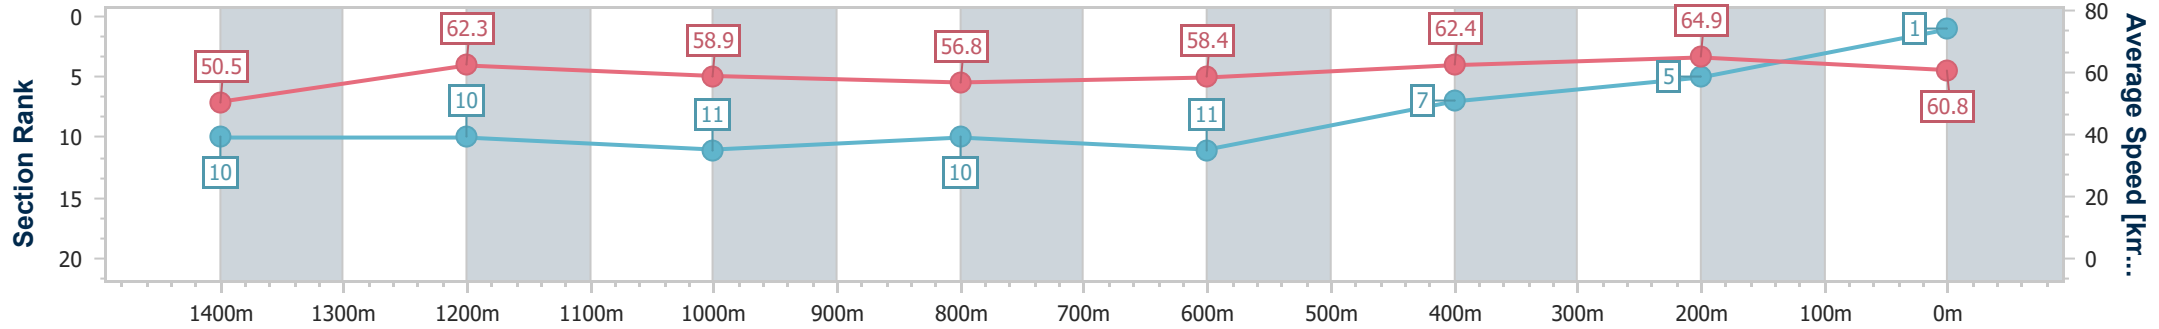

Horse/Jockey Name	Sheza Firecracker
Final Rank	1
Fastest Section Time (Section)	0:11.10 (400m)
Top Speed [km/h] (Section)	66.8 (400m)
Race State	Finished

Sunshine Coast QLD Professional
Race 8: CALOUNDRA ARTS CENTRE GROUPS BENCHMARK
58 Handicap - 1600m

14 April 2023 - 19:06

Track Rating: Good 4, Weather: Fine, Rail Position: +8m

Section	Overall	1400m	1200m	1000m	800m	600m	400m	200m
Section Times	1:38.23 [1] (0:14.28)	1:23.95 [10] (0:11.66)	1:12.29 [10] (0:12.26)	1:00.03 [11] (0:12.76)	0:47.27 [10] (0:12.59)	0:34.68 [11] (0:11.66)	0:23.02 [7] (0:11.10)	0:11.92 [5] (0:11.92)
Average Speed [km/h]	50.5	62.3	58.9	56.8	58.4	62.4	64.9	60.8
Top Speed [km/h]	62.5	63.4	61.6	58.3	59.4	65.1	66.8	63.0
Avg. Dist. to Rail [m]	11.0	4.1	3.6	3.2	2.9	2.1	4.0	5.4
Avg. Stride Freq. [Hz]	2.2	2.4	2.3	2.2	2.3	2.4	2.4	2.4
Avg. Stride Length [m]	6.2	6.9	6.9	6.8	6.8	7.3	7.4	7.0

- [ ] Ranking at each section and finish
- -.-.- No data available at this section
- NA No data available