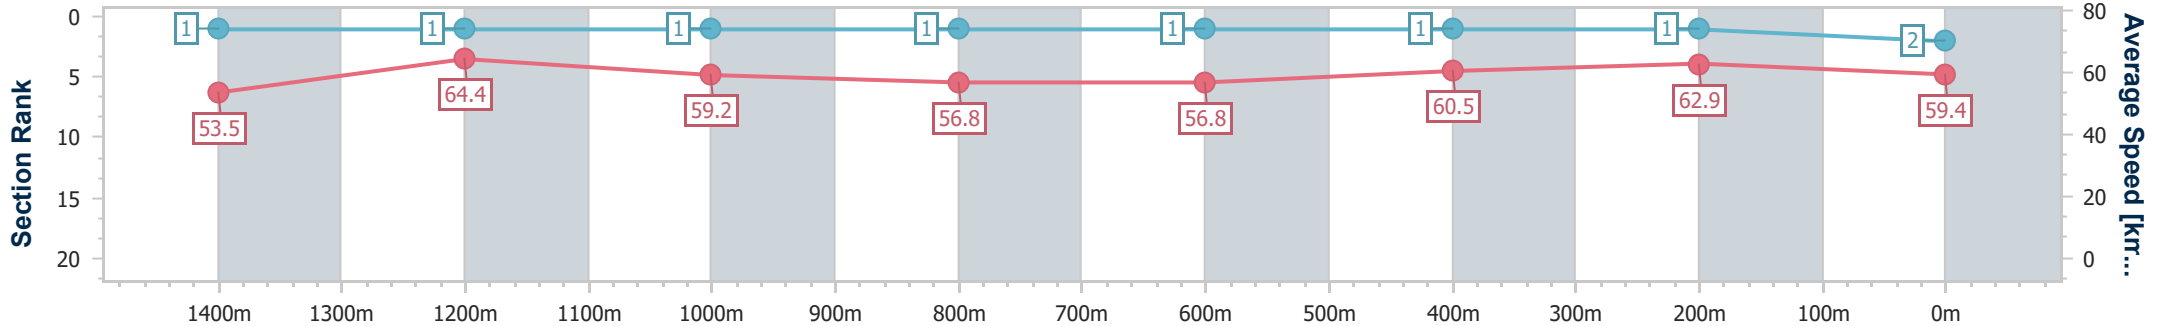

Horse/Jockey Name	Kaiberry
Final Rank	2
Fastest Section Time (Section)	0:11.23 (1400m)
Top Speed [km/h] (Section)	67.0 (1400m)
Race State	Finished

Sunshine Coast QLD Professional
Race 8: CALOUNDRA ARTS CENTRE GROUPS BENCHMARK
58 Handicap - 1600m

14 April 2023 - 19:06

Track Rating: Good 4, Weather: Fine, Rail Position: +8m

Section	Overall	1400m	1200m	1000m	800m	600m	400m	200m
Section Times	1:38.29 [2] (0:13.47)	1:24.82 [1] (0:11.23)	1:13.59 [1] (0:12.20)	1:01.39 [1] (0:12.79)	0:48.60 [1] (0:12.89)	0:35.71 [1] (0:12.08)	0:23.63 [1] (0:11.45)	0:12.18 [1] (0:12.18)
Average Speed [km/h]	53.5	64.4	59.2	56.8	56.8	60.5	62.9	59.4
Top Speed [km/h]	66.6	67.0	61.5	57.7	57.9	62.7	63.3	61.7
Avg. Dist. to Rail [m]	8.8	2.6	3.0	2.8	3.1	2.5	5.3	7.5
Avg. Stride Freq. [Hz]	2.3	2.3	2.2	2.2	2.2	2.3	2.4	2.3
Avg. Stride Length [m]	6.5	7.5	7.4	7.2	7.2	7.3	7.4	7.2

- [ ] Ranking at each section and finish
- -.-.- No data available at this section
- NA No data available