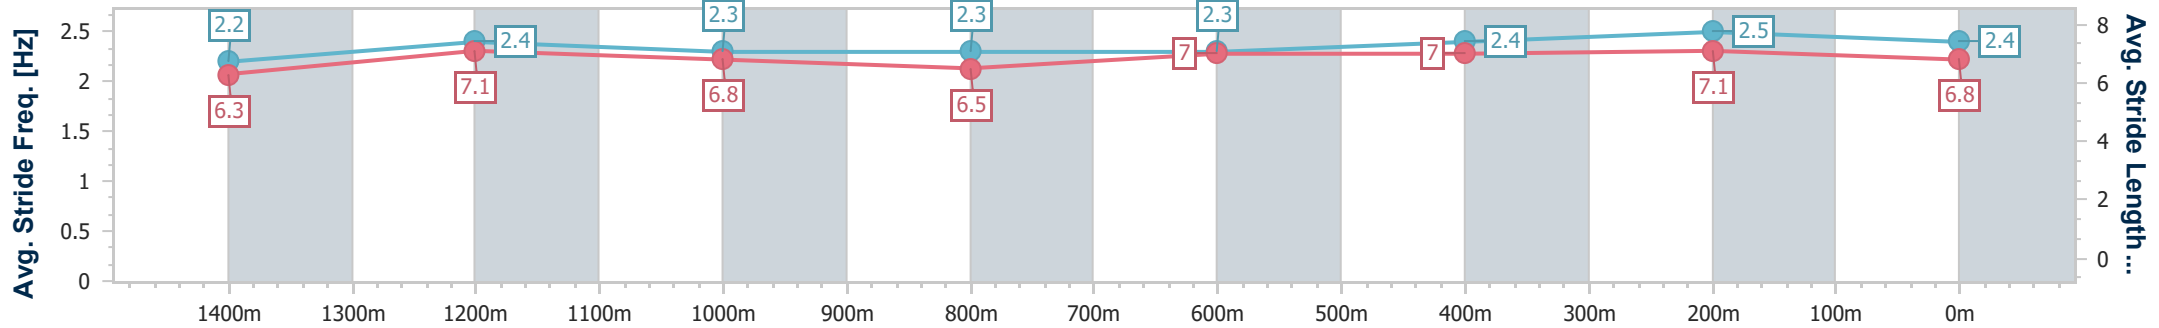

Horse/Jockey Name	Rise'n'shine
Final Rank	5
Fastest Section Time (Section)	0:11.29 (400m)
Top Speed [km/h] (Section)	64.9 (400m)
Race State	Finished

Sunshine Coast QLD Professional
Race 8: CALOUNDRA ARTS CENTRE GROUPS BENCHMARK
58 Handicap - 1600m

14 April 2023 - 19:06

Track Rating: Good 4, Weather: Fine, Rail Position: +8m

Section	Overall	1400m	1200m	1000m	800m	600m	400m	200m
Section Times	1:38.42 [5] (0:13.79)	1:24.63 [5] (0:11.53)	1:13.10 [5] (0:12.34)	1:00.76 [5] (0:12.85)	0:47.91 [6] (0:12.65)	0:35.26 [5] (0:11.94)	0:23.32 [6] (0:11.29)	0:12.03 [6] (0:12.03)
Average Speed [km/h]	52.2	62.8	58.4	56.4	57.5	60.5	63.8	60.2
Top Speed [km/h]	64.1	64.0	59.7	57.2	58.0	63.8	64.9	61.9
Avg. Dist. to Rail [m]	2.3	2.4	2.4	2.0	1.9	0.6	1.0	1.6
Avg. Stride Freq. [Hz]	2.2	2.4	2.3	2.3	2.3	2.4	2.5	2.4
Avg. Stride Length [m]	6.3	7.1	6.8	6.5	7.0	7.0	7.1	6.8

- [ ] Ranking at each section and finish
- -.-.- No data available at this section
- NA No data available