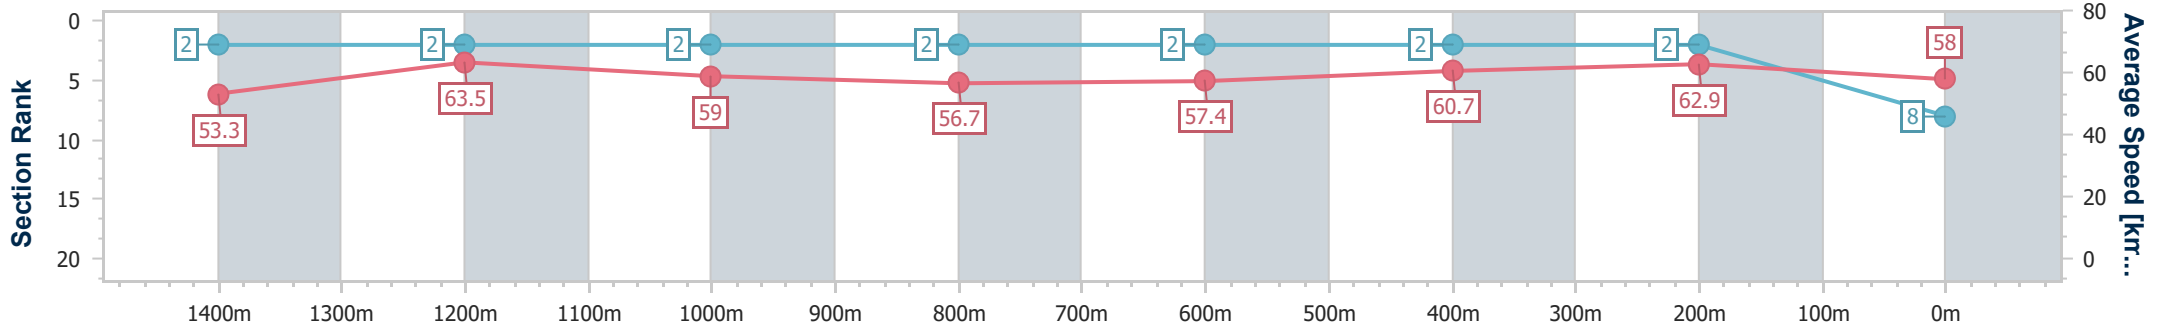

Sunshine Coast QLD Professional  
Race 8: CALOUNDRA ARTS CENTRE GROUPS BENCHMARK  
58 Handicap - 1600m

14 April 2023 - 19:06

Track Rating: Good 4, Weather: Fine, Rail Position: +8m

Section	Overall	1400m	1200m	1000m	800m	600m	400m	200m
Section Times	1:38.58 [7] (0:14.17)	1:24.41 [9] (0:11.67)	1:12.74 [9] (0:12.31)	1:00.43 [10] (0:12.84)	0:47.59 [11] (0:12.54)	0:35.05 [12] (0:11.80)	0:23.25 [11] (0:11.30)	0:11.95 [8] (0:11.95)
Average Speed [km/h]	50.8	62.2	58.5	56.4	58.0	61.5	63.8	60.6
Top Speed [km/h]	61.6	62.9	61.7	57.8	59.8	63.6	64.6	62.4
Avg. Dist. to Rail [m]	6.3	2.8	2.5	2.2	1.8	1.3	3.7	6.6
Avg. Stride Freq. [Hz]	2.1	2.2	2.2	2.1	2.2	2.3	2.3	2.3
Avg. Stride Length [m]	6.5	7.6	7.3	7.2	7.2	7.5	7.6	7.3

- [ ] Ranking at each section and finish
- .-.- No data available at this section
- NA No data available

Horse/Jockey Name	Zhuang Shi
Final Rank	8
Fastest Section Time (Section)	0:11.43 (1400m)
Top Speed [km/h] (Section)	65.8 (Overall)
Race State	Finished

Sunshine Coast QLD Professional  
Race 8: CALOUNDRA ARTS CENTRE GROUPS BENCHMARK  
58 Handicap - 1600m

14 April 2023 - 19:06

Track Rating: Good 4, Weather: Fine, Rail Position: +8m

Section	Overall	1400m	1200m	1000m	800m	600m	400m	200m
Section Times	1:38.66 [8] (0:13.51)	1:25.15 [2] (0:11.43)	1:13.72 [2] (0:12.23)	1:01.49 [2] (0:12.81)	0:48.68 [2] (0:12.75)	0:35.93 [2] (0:11.99)	0:23.94 [2] (0:11.46)	0:12.48 [2] (0:12.48)
Average Speed [km/h]	53.3	63.5	59.0	56.7	57.4	60.7	62.9	58.0
Top Speed [km/h]	65.8	65.8	61.0	57.8	58.6	63.2	63.8	61.7
Avg. Dist. to Rail [m]	6.2	2.8	3.4	3.1	2.7	2.3	5.8	8.7
Avg. Stride Freq. [Hz]	2.1	2.2	2.1	2.0	2.0	2.1	2.2	2.2
Avg. Stride Length [m]	7.0	8.0	7.6	7.4	7.5	7.7	7.8	7.3