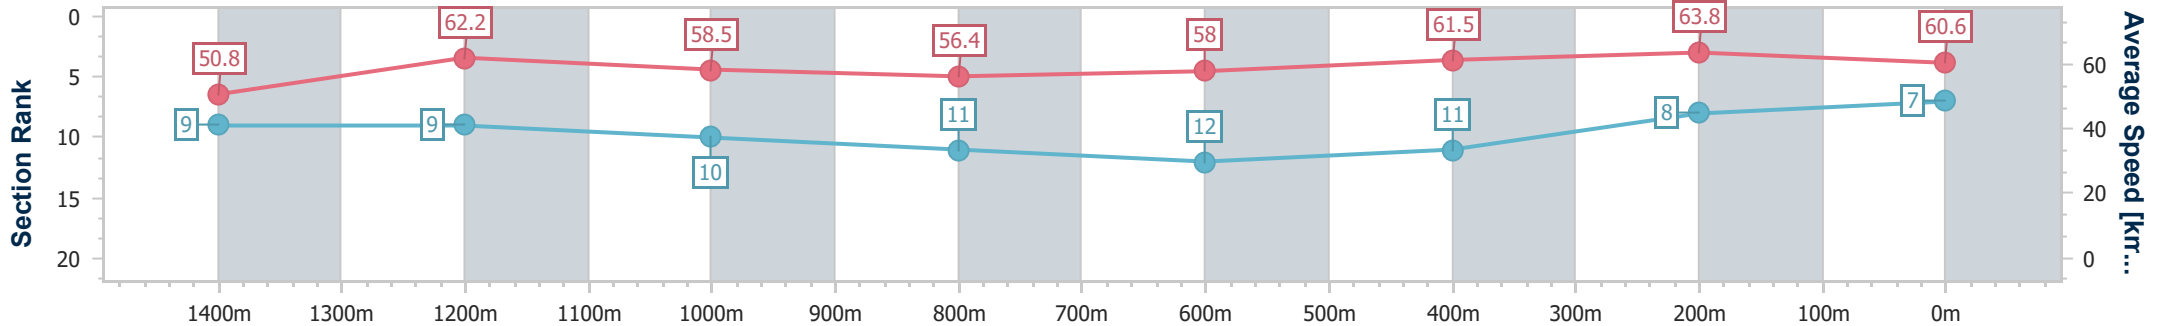

Sunshine Coast QLD Professional  
Race 8: CALOUNDRA ARTS CENTRE GROUPS BENCHMARK  
58 Handicap - 1600m

14 April 2023 - 19:06

Track Rating: Good 4, Weather: Fine, Rail Position: +8m

Section	Overall	1400m	1200m	1000m	800m	600m	400m	200m
Section Times	1:38.58 [7] (0:14.17)	1:24.41 [9] (0:11.67)	1:12.74 [9] (0:12.31)	1:00.43 [10] (0:12.84)	0:47.59 [11] (0:12.54)	0:35.05 [12] (0:11.80)	0:23.25 [11] (0:11.30)	0:11.95 [8] (0:11.95)
Average Speed [km/h]	50.8	62.2	58.5	56.4	58.0	61.5	63.8	60.6
Top Speed [km/h]	61.6	62.9	61.7	57.8	59.8	63.6	64.6	62.4
Avg. Dist. to Rail [m]	6.3	2.8	2.5	2.2	1.8	1.3	3.7	6.6
Avg. Stride Freq. [Hz]	2.1	2.2	2.2	2.1	2.2	2.3	2.3	2.3
Avg. Stride Length [m]	6.5	7.6	7.3	7.2	7.2	7.5	7.6	7.3