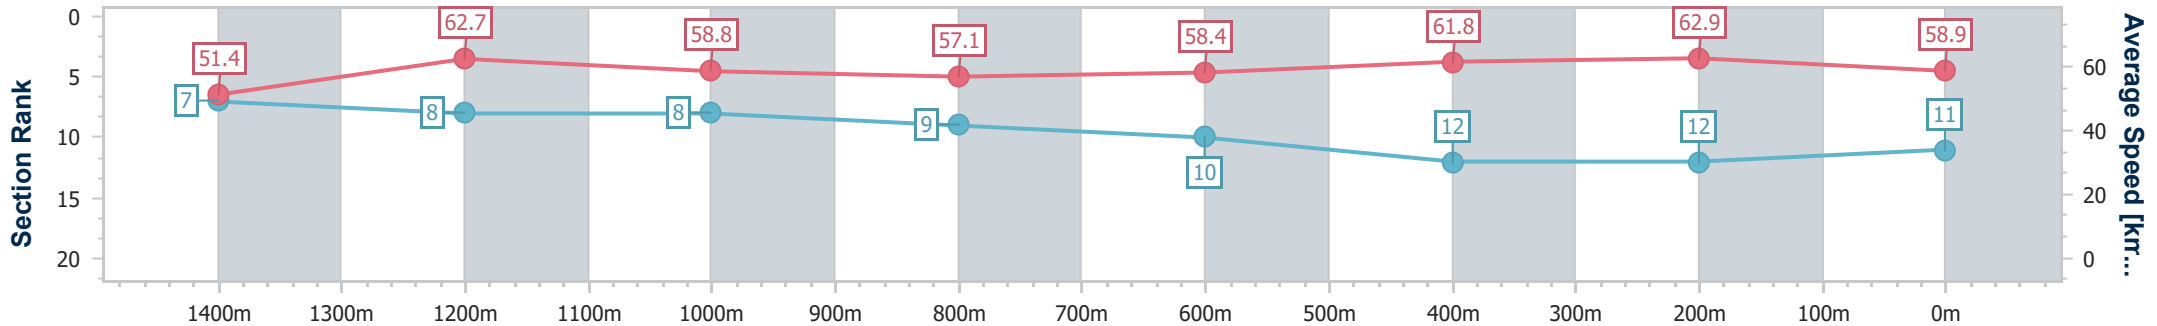

Sunshine Coast QLD Professional  
Race 8: CALOUNDRA ARTS CENTRE GROUPS BENCHMARK  
58 Handicap - 1600m

14 April 2023 - 19:06

Track Rating: Good 4, Weather: Fine, Rail Position: +8m

Section	Overall	1400m	1200m	1000m	800m	600m	400m	200m						
Section Times	1:38.83 [10] (0:14.37)	1:24.46 [11] (0:11.81)	1:12.65 [13] (0:12.25)	1:00.40 [12] (0:12.71)	0:47.69 [12] (0:12.31)	0:35.38 [9] (0:11.90)	0:23.48 [9] (0:11.34)	0:12.14 [11] (0:12.14)						
Average Speed [km/h]	50.2	61.4	58.9	57.3	59.6	61.8	63.6	59.6						
Top Speed [km/h]	61.3	62.8	60.7	59.1	61.2	64.2	65.1	62.3						
Avg. Dist. to Rail [m]	7.5	3.3	3.4	3.7	3.6	3.8	8.2	9.6						
Avg. Stride Freq. [Hz]	2.2	2.3	2.2	2.2	2.3	2.3	2.4	2.3						
Avg. Stride Length [m]	6.3	7.1	7.1	7.0	7.2	7.3	7.3	6.9						

- [ ] Ranking at each section and finish
- .-.- No data available at this section
- NA No data available

Horse/Jockey Name	Star Chance
Final Rank	11
Fastest Section Time (Section)	0:11.46 (400m)
Top Speed [km/h] (Section)	64.6 (600m)
Race State	Finished

Sunshine Coast QLD Professional  
 Race 8: CALOUNDRA ARTS CENTRE GROUPS BENCHMARK  
 58 Handicap - 1600m

14 April 2023 - 19:06

Track Rating: Good 4, Weather: Fine, Rail Position: +8m

Section	Overall	1400m	1200m	1000m	800m	600m	400m	200m
Section Times	1:38.92 [11] (0:14.00)	1:24.92 [7] (0:11.55)	1:13.37 [8] (0:12.27)	1:01.10 [8] (0:12.76)	0:48.34 [9] (0:12.66)	0:35.68 [10] (0:11.93)	0:23.75 [12] (0:11.46)	0:12.29 [12] (0:12.29)
Average Speed [km/h]	51.4	62.7	58.8	57.1	58.4	61.8	62.9	58.9
Top Speed [km/h]	63.3	63.6	61.0	58.4	59.3	64.6	63.9	61.9
Avg. Dist. to Rail [m]	8.0	2.6	2.9	3.7	4.6	4.3	7.8	9.8
Avg. Stride Freq. [Hz]	2.2	2.3	2.2	2.2	2.2	2.3	2.4	2.4
Avg. Stride Length [m]	6.4	7.5	7.3	7.1	7.3	7.3	7.2	6.9