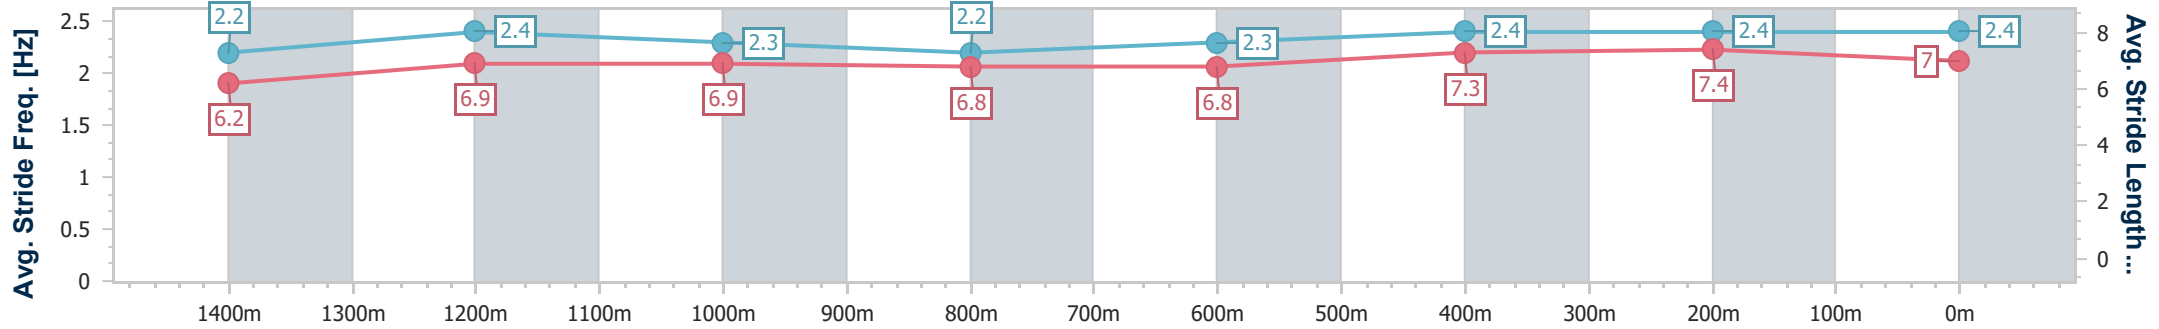

Horse/Jockey Name	Sheza Firecracker
Final Rank	1
Fastest Section Time (Section)	0:11.10 (400m)
Top Speed [km/h] (Section)	66.8 (400m)
Race State	Finished

Sunshine Coast QLD Professional
Race 8: CALOUNDRA ARTS CENTRE GROUPS BENCHMARK
58 Handicap - 1600m

14 April 2023 - 19:06

Track Rating: Good 4, Weather: Fine, Rail Position: +8m

Section	Overall	1400m	1200m	1000m	800m	600m	400m	200m
Section Times	1:38.23 [1] (0:14.28)	1:23.95 [10] (0:11.66)	1:12.29 [10] (0:12.26)	1:00.03 [11] (0:12.76)	0:47.27 [10] (0:12.59)	0:34.68 [11] (0:11.66)	0:23.02 [7] (0:11.10)	0:11.92 [5] (0:11.92)
Average Speed [km/h]	50.5	62.3	58.9	56.8	58.4	62.4	64.9	60.8
Top Speed [km/h]	62.5	63.4	61.6	58.3	59.4	65.1	66.8	63.0
Avg. Dist. to Rail [m]	11.0	4.1	3.6	3.2	2.9	2.1	4.0	5.4
Avg. Stride Freq. [Hz]	2.2	2.4	2.3	2.2	2.3	2.4	2.4	2.4
Avg. Stride Length [m]	6.2	6.9	6.9	6.8	6.8	7.3	7.4	7.0

- [ ] Ranking at each section and finish
- -.-.- No data available at this section
- NA No data available