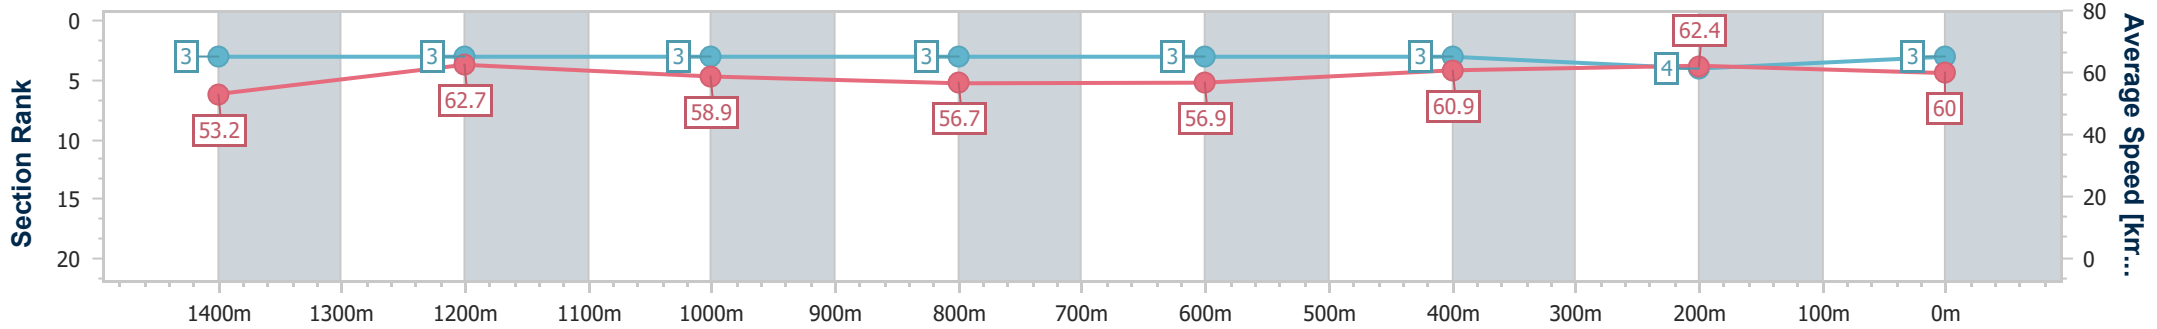

Horse/Jockey Name	Sacred Mission
Final Rank	3
Fastest Section Time (Section)	0:11.53 (400m)
Top Speed [km/h] (Section)	65.7 (Overall)
Race State	Finished

Sunshine Coast QLD Professional
Race 8: CALOUNDRA ARTS CENTRE GROUPS BENCHMARK
58 Handicap - 1600m

14 April 2023 - 19:06

Track Rating: Good 4, Weather: Fine, Rail Position: +8m

Section	Overall	1400m	1200m	1000m	800m	600m	400m	200m
Section Times	1:38.36 [3] (0:13.56)	1:24.80 [3] (0:11.56)	1:13.24 [3] (0:12.23)	1:01.01 [3] (0:12.77)	0:48.24 [3] (0:12.78)	0:35.46 [3] (0:11.86)	0:23.60 [3] (0:11.53)	0:12.07 [4] (0:12.07)
Average Speed [km/h]	53.2	62.7	58.9	56.7	56.9	60.9	62.4	60.0
Top Speed [km/h]	65.7	65.3	60.3	57.3	57.6	62.8	63.1	62.1
Avg. Dist. to Rail [m]	3.9	2.5	2.5	2.2	1.6	0.6	2.4	3.3
Avg. Stride Freq. [Hz]	2.1	2.2	2.1	2.0	2.1	2.1	2.2	2.2
Avg. Stride Length [m]	6.8	7.5	7.4	7.4	7.3	7.6	7.7	7.5

- [ ] Ranking at each section and finish
- -.-.- No data available at this section
- NA No data available