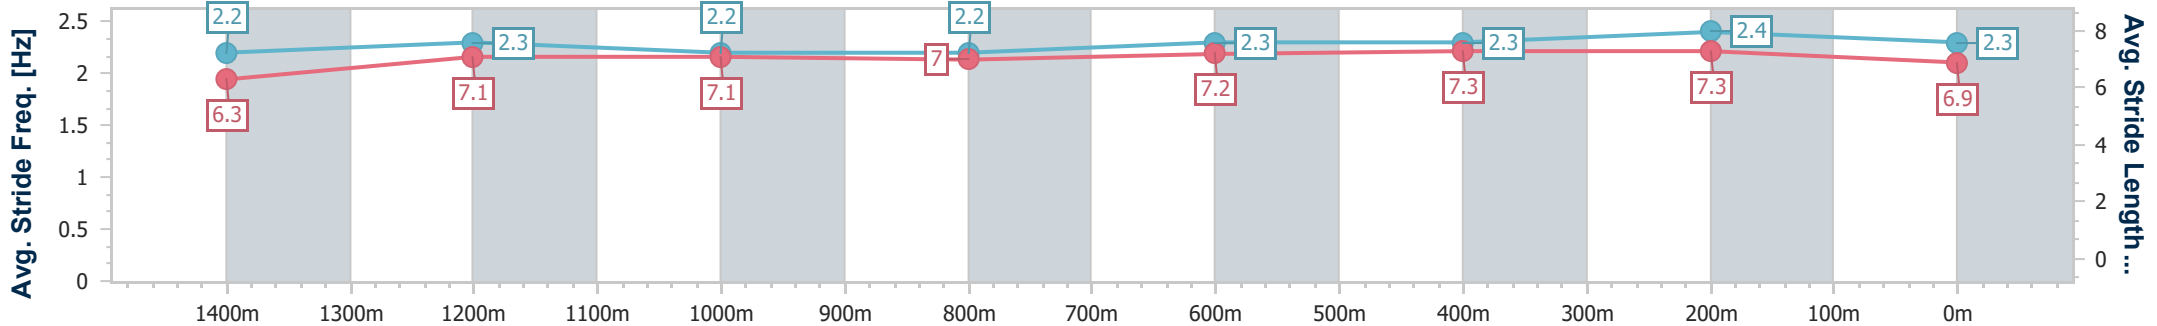

Sunshine Coast QLD Professional  
 Race 8: CALOUNDRA ARTS CENTRE GROUPS BENCHMARK  
 58 Handicap - 1600m

14 April 2023 - 19:06

Track Rating: Good 4, Weather: Fine, Rail Position: +8m

Section	Overall	1400m	1200m	1000m	800m	600m	400m	200m
Section Times	1:38.79 [9] (0:13.82)	1:24.97 [6] (0:11.54)	1:13.43 [6] (0:12.36)	1:01.07 [6] (0:12.78)	0:48.29 [5] (0:12.76)	0:35.53 [7] (0:11.96)	0:23.57 [8] (0:11.36)	0:12.21 [7] (0:12.21)
Average Speed [km/h]	52.2	63.0	58.3	56.9	57.3	60.5	63.4	59.2
Top Speed [km/h]	64.8	64.7	60.1	57.6	58.1	63.3	65.1	61.6
Avg. Dist. to Rail [m]	4.3	3.4	3.5	2.9	2.6	0.8	2.6	5.6
Avg. Stride Freq. [Hz]	2.2	2.3	2.1	2.2	2.2	2.2	2.3	2.3
Avg. Stride Length [m]	6.4	7.5	7.5	7.1	7.2	7.5	7.5	7.2

- [ ] Ranking at each section and finish
- .-.- No data available at this section
- NA No data available

Horse/Jockey Name	Pick Za Beans
Final Rank	10
Fastest Section Time (Section)	0:11.34 (400m)
Top Speed [km/h] (Section)	65.1 (400m)
Race State	Finished

Sunshine Coast QLD Professional  
Race 8: CALOUNDRA ARTS CENTRE GROUPS BENCHMARK  
58 Handicap - 1600m

14 April 2023 - 19:06

Track Rating: Good 4, Weather: Fine, Rail Position: +8m

Section	Overall	1400m	1200m	1000m	800m	600m	400m	200m						
Section Times	1:38.83 [10] (0:14.37)	1:24.46 [11] (0:11.81)	1:12.65 [13] (0:12.25)	1:00.40 [12] (0:12.71)	0:47.69 [12] (0:12.31)	0:35.38 [9] (0:11.90)	0:23.48 [9] (0:11.34)	0:12.14 [11] (0:12.14)						
Average Speed [km/h]	50.2	61.4	58.9	57.3	59.6	61.8	63.6	59.6						
Top Speed [km/h]	61.3	62.8	60.7	59.1	61.2	64.2	65.1	62.3						
Avg. Dist. to Rail [m]	7.5	3.3	3.4	3.7	3.6	3.8	8.2	9.6						
Avg. Stride Freq. [Hz]	2.2	2.3	2.2	2.2	2.3	2.3	2.4	2.3						
Avg. Stride Length [m]	6.3	7.1	7.1	7.0	7.2	7.3	7.3	6.9						