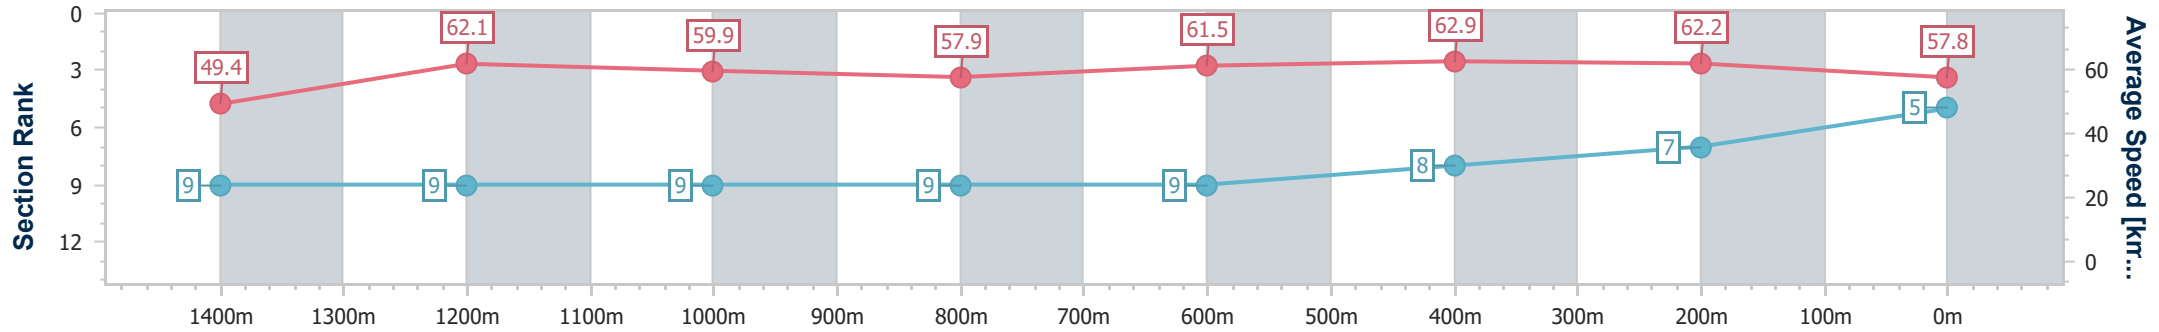

- [ ] Ranking at each section and finish
- .-.- No data available at this section
- NA No data available

Horse/Jockey Name	Divine Charm
Final Rank	5
Fastest Section Time (Section)	0:11.52 (600m)
Top Speed [km/h] (Section)	64.7 (600m)
Race State	Finished

Sunshine Coast QLD Professional  
 Race 3: ROCKPOOL RESIDENTIAL AGED CARE Maiden Plate - 1600m

14 April 2023 - 16:05

Track Rating: Good 4, Weather: Fine, Rail Position: +8m

Section	Overall	1400m	1200m	1000m	800m	600m	400m	200m
Section Times	1:38.34 [5] (0:14.54)	1:23.80 [9] (0:11.72)	1:12.08 [9] (0:12.05)	1:00.03 [9] (0:12.52)	0:47.51 [9] (0:11.87)	0:35.64 [9] (0:11.52)	0:24.12 [8] (0:11.57)	0:12.55 [7] (0:12.55)
Average Speed [km/h]	49.4	62.1	59.9	57.9	61.5	62.9	62.2	57.8
Top Speed [km/h]	62.8	63.0	60.7	59.1	64.7	64.7	64.0	59.9
Avg. Dist. to Rail [m]	8.1	3.3	3.4	2.9	2.1	1.2	2.5	4.2
Avg. Stride Freq. [Hz]	2.2	2.3	2.3	2.2	2.3	2.4	2.4	2.4
Avg. Stride Length [m]	6.3	7.2	7.2	7.0	7.2	7.3	7.1	6.7