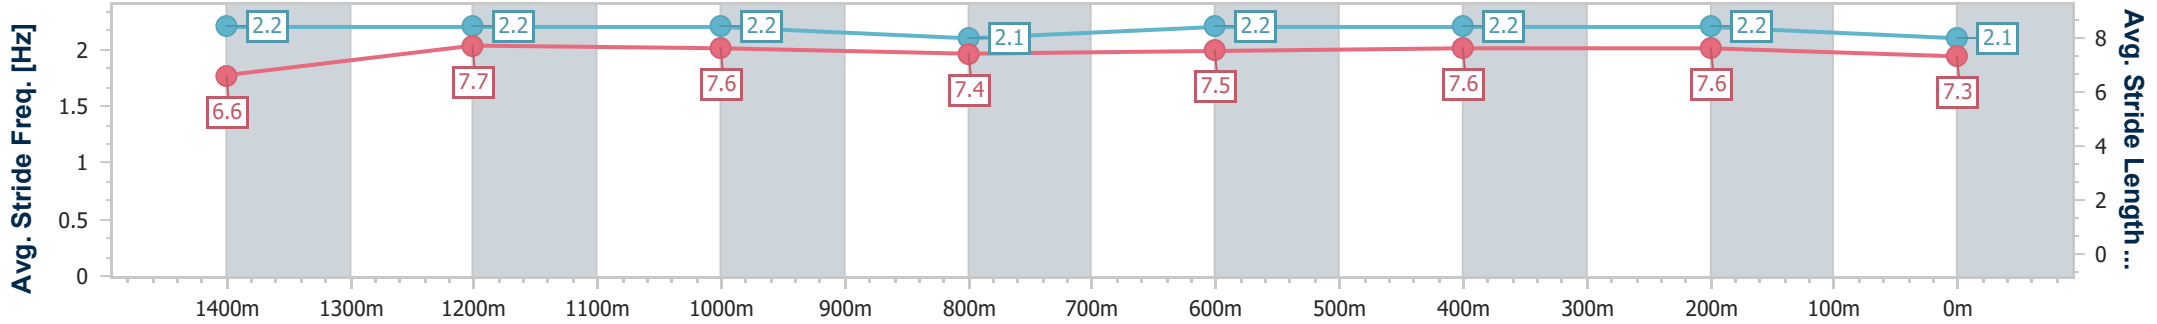

Sunshine Coast QLD Professional  
Race 3: ROCKPOOL RESIDENTIAL AGED CARE Maiden Plate - 1600m

14 April 2023 - 16:05

Track Rating: Good 4, Weather: Fine, Rail Position: +8m

Section	Overall	1400m	1200m	1000m	800m	600m	400m	200m
Section Times	1:38.63 [7] (0:13.90)	1:24.73 [4] (0:11.54)	1:13.19 [4] (0:12.05)	1:01.14 [4] (0:12.47)	0:48.67 [4] (0:12.09)	0:36.58 [4] (0:12.07)	0:24.51 [6] (0:11.96)	0:12.55 [8] (0:12.55)
Average Speed [km/h]	51.8	63.0	60.0	58.3	60.3	60.2	60.3	57.8
Top Speed [km/h]	65.5	65.5	61.4	59.6	60.6	60.8	60.6	60.0
Avg. Dist. to Rail [m]	6.6	4.2	3.3	3.1	2.3	1.7	3.9	3.8
Avg. Stride Freq. [Hz]	2.1	2.2	2.1	2.1	2.1	2.1	2.2	2.1
Avg. Stride Length [m]	6.6	7.5	7.6	7.5	7.5	7.6	7.7	7.5

- [ ] Ranking at each section and finish
- .-.- No data available at this section
- NA No data available

Horse/Jockey Name	Roger Express
Final Rank	8
Fastest Section Time (Section)	0:11.64 (1400m)
Top Speed [km/h] (Section)	65.1 (Overall)
Race State	Finished

Sunshine Coast QLD Professional  
Race 3: ROCKPOOL RESIDENTIAL AGED CARE Maiden Plate - 1600m

14 April 2023 - 16:05

Track Rating: Good 4, Weather: Fine, Rail Position: +8m

Section	Overall	1400m	1200m	1000m	800m	600m	400m	200m
Section Times	1:39.47 [8] (0:14.06)	1:25.41 [5] (0:11.64)	1:13.77 [5] (0:12.14)	1:01.63 [5] (0:12.52)	0:49.11 [6] (0:12.08)	0:37.03 [6] (0:11.88)	0:25.15 [9] (0:11.85)	0:13.30 [9] (0:13.30)
Average Speed [km/h]	51.3	62.3	59.5	57.9	60.4	61.4	60.8	54.3
Top Speed [km/h]	65.1	64.9	60.1	58.6	61.3	62.1	61.7	59.3
Avg. Dist. to Rail [m]	4.4	2.8	2.9	3.2	2.2	2.2	4.8	4.6
Avg. Stride Freq. [Hz]	2.2	2.2	2.2	2.1	2.2	2.2	2.2	2.1
Avg. Stride Length [m]	6.6	7.7	7.6	7.4	7.5	7.6	7.6	7.3