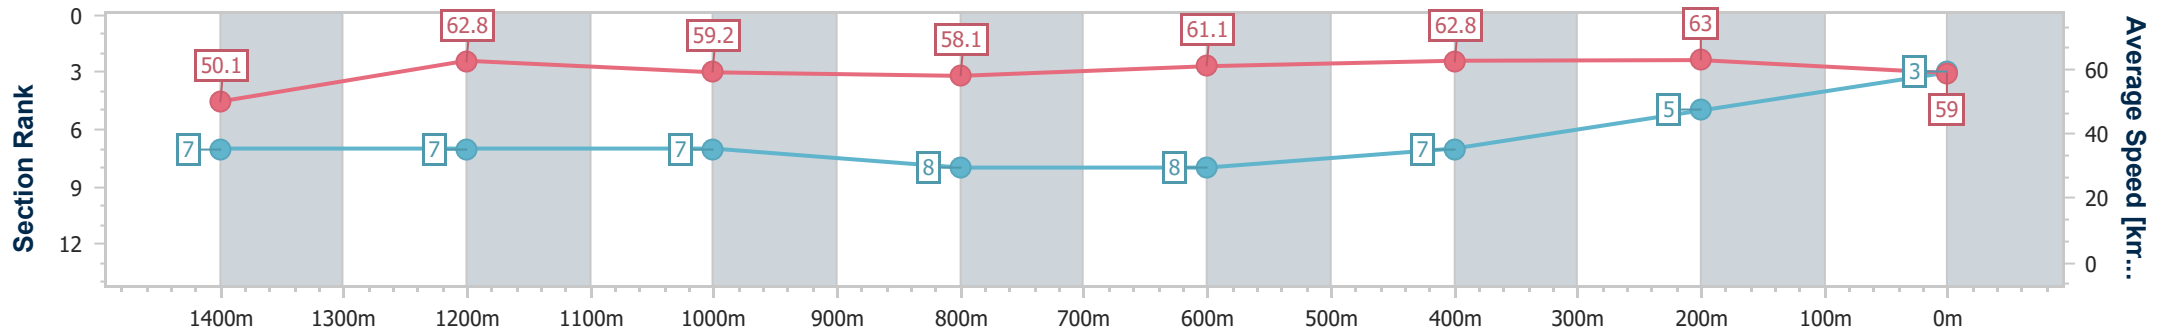

Horse/Jockey Name	Parallel
Final Rank	3
Fastest Section Time (Section)	0:11.42 (400m)
Top Speed [km/h] (Section)	64.5 (1400m)
Race State	Finished

Sunshine Coast QLD Professional
Race 3: ROCKPOOL RESIDENTIAL AGED CARE Maiden Plate - 1600m

14 April 2023 - 16:05

Track Rating: Good 4, Weather: Fine, Rail Position: +8m

Section	Overall	1400m	1200m	1000m	800m	600m	400m	200m
Section Times	1:37.91 [3] (0:14.36)	1:23.55 [7] (0:11.59)	1:11.96 [7] (0:12.17)	0:59.79 [7] (0:12.54)	0:47.25 [8] (0:11.94)	0:35.31 [8] (0:11.62)	0:23.69 [7] (0:11.42)	0:12.27 [5] (0:12.27)
Average Speed [km/h]	50.1	62.8	59.2	58.1	61.1	62.8	63.0	59.0
Top Speed [km/h]	64.5	64.5	60.6	59.8	63.7	63.8	64.2	63.1
Avg. Dist. to Rail [m]	7.0	3.6	3.5	3.2	2.4	2.3	4.3	7.9
Avg. Stride Freq. [Hz]	2.1	2.2	2.1	2.1	2.2	2.2	2.2	2.2
Avg. Stride Length [m]	6.5	7.7	7.5	7.5	7.8	7.8	7.8	7.5

- [ ] Ranking at each section and finish
- -.-.- No data available at this section
- NA No data available