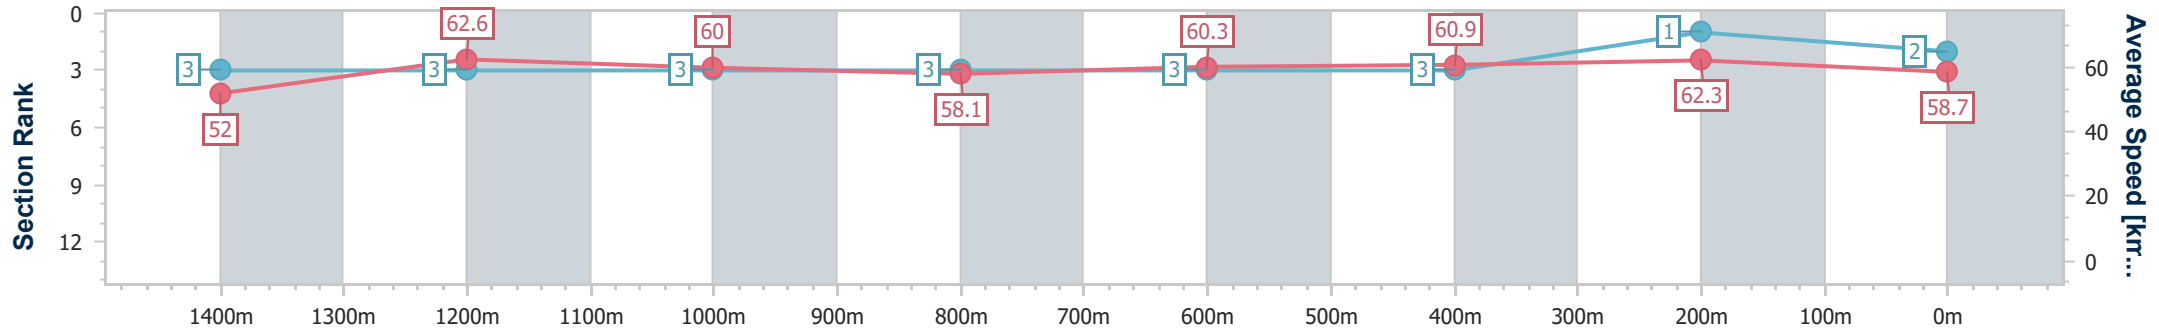

Horse/Jockey Name	Flawless Ambition
Final Rank	2
Fastest Section Time (Section)	0:11.53 (400m)
Top Speed [km/h] (Section)	64.0 (1400m)
Race State	Finished

Sunshine Coast QLD Professional
Race 3: ROCKPOOL RESIDENTIAL AGED CARE Maiden Plate - 1600m

14 April 2023 - 16:05

Track Rating: Good 4, Weather: Fine, Rail Position: +8m

Section	Overall	1400m	1200m	1000m	800m	600m	400m	200m
Section Times	1:37.74 [2] (0:13.83)	1:23.91 [3] (0:11.60)	1:12.31 [3] (0:12.01)	1:00.30 [3] (0:12.46)	0:47.84 [3] (0:12.06)	0:35.78 [3] (0:11.91)	0:23.87 [3] (0:11.53)	0:12.34 [1] (0:12.34)
Average Speed [km/h]	52.0	62.6	60.0	58.1	60.3	60.9	62.3	58.7
Top Speed [km/h]	63.2	64.0	60.9	58.8	61.4	61.9	63.6	61.2
Avg. Dist. to Rail [m]	3.7	2.5	2.5	2.0	1.4	1.3	3.0	5.5
Avg. Stride Freq. [Hz]	2.2	2.3	2.2	2.2	2.2	2.2	2.3	2.3
Avg. Stride Length [m]	6.4	7.3	7.3	7.1	7.4	7.6	7.5	7.2

- [ ] Ranking at each section and finish
- -.-.- No data available at this section
- NA No data available