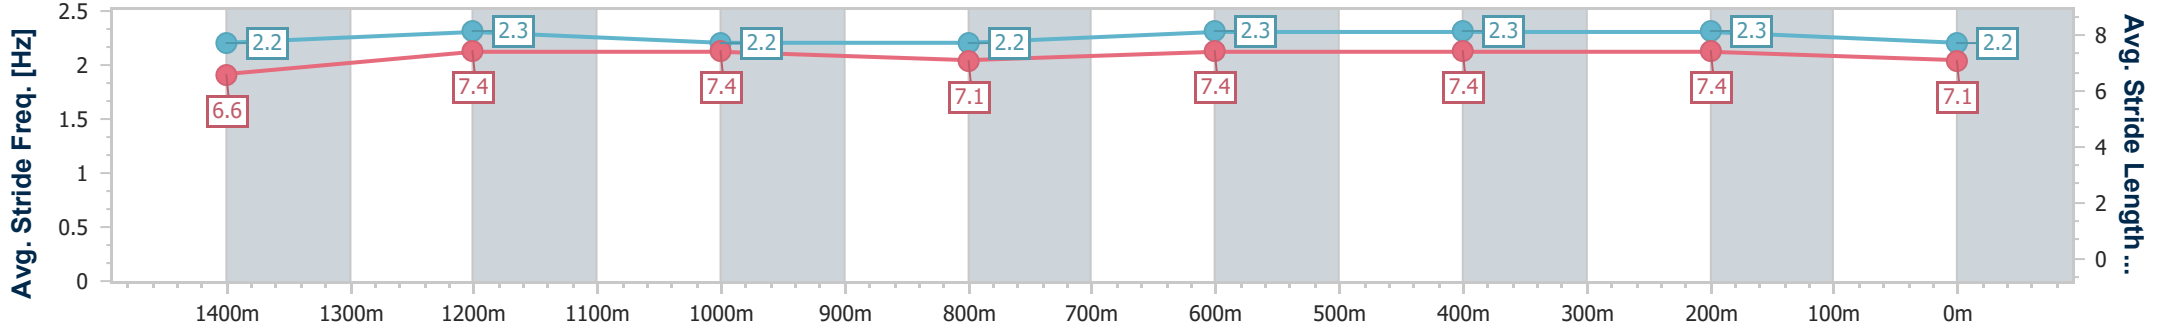

Sunshine Coast QLD Professional  
 Race 3: ROCKPOOL RESIDENTIAL AGED CARE Maiden Plate - 1600m

14 April 2023 - 16:05

Track Rating: Good 4, Weather: Fine, Rail Position: +8m

Section	Overall	1400m	1200m	1000m	800m	600m	400m	200m
Section Times	1:38.34 [5] (0:14.54)	1:23.80 [9] (0:11.72)	1:12.08 [9] (0:12.05)	1:00.03 [9] (0:12.52)	0:47.51 [9] (0:11.87)	0:35.64 [9] (0:11.52)	0:24.12 [8] (0:11.57)	0:12.55 [7] (0:12.55)
Average Speed [km/h]	49.4	62.1	59.9	57.9	61.5	62.9	62.2	57.8
Top Speed [km/h]	62.8	63.0	60.7	59.1	64.7	64.7	64.0	59.9
Avg. Dist. to Rail [m]	8.1	3.3	3.4	2.9	2.1	1.2	2.5	4.2
Avg. Stride Freq. [Hz]	2.2	2.3	2.3	2.2	2.3	2.4	2.4	2.4
Avg. Stride Length [m]	6.3	7.2	7.2	7.0	7.2	7.3	7.1	6.7

- [ ] Ranking at each section and finish
- .-.- No data available at this section
- NA No data available

Horse/Jockey Name	Jakat
Final Rank	6
Fastest Section Time (Section)	0:11.57 (1400m)
Top Speed [km/h] (Section)	65.5 (Overall)
Race State	Finished

Sunshine Coast QLD Professional  
Race 3: ROCKPOOL RESIDENTIAL AGED CARE Maiden Plate - 1600m

14 April 2023 - 16:05

Track Rating: Good 4, Weather: Fine, Rail Position: +8m

Section	Overall	1400m	1200m	1000m	800m	600m	400m	200m
Section Times	1:38.37 [6] (0:13.68)	1:24.69 [2] (0:11.57)	1:13.12 [2] (0:12.01)	1:01.11 [2] (0:12.40)	0:48.71 [2] (0:12.06)	0:36.65 [2] (0:11.87)	0:24.78 [2] (0:12.03)	0:12.75 [4] (0:12.75)
Average Speed [km/h]	52.7	62.8	60.1	58.6	60.5	60.8	59.8	56.8
Top Speed [km/h]	65.5	64.8	61.5	59.9	61.2	61.4	60.6	59.2
Avg. Dist. to Rail [m]	7.6	3.4	3.7	3.1	2.3	0.5	1.0	1.7
Avg. Stride Freq. [Hz]	2.2	2.3	2.2	2.2	2.3	2.3	2.3	2.2
Avg. Stride Length [m]	6.6	7.4	7.4	7.1	7.4	7.4	7.4	7.1