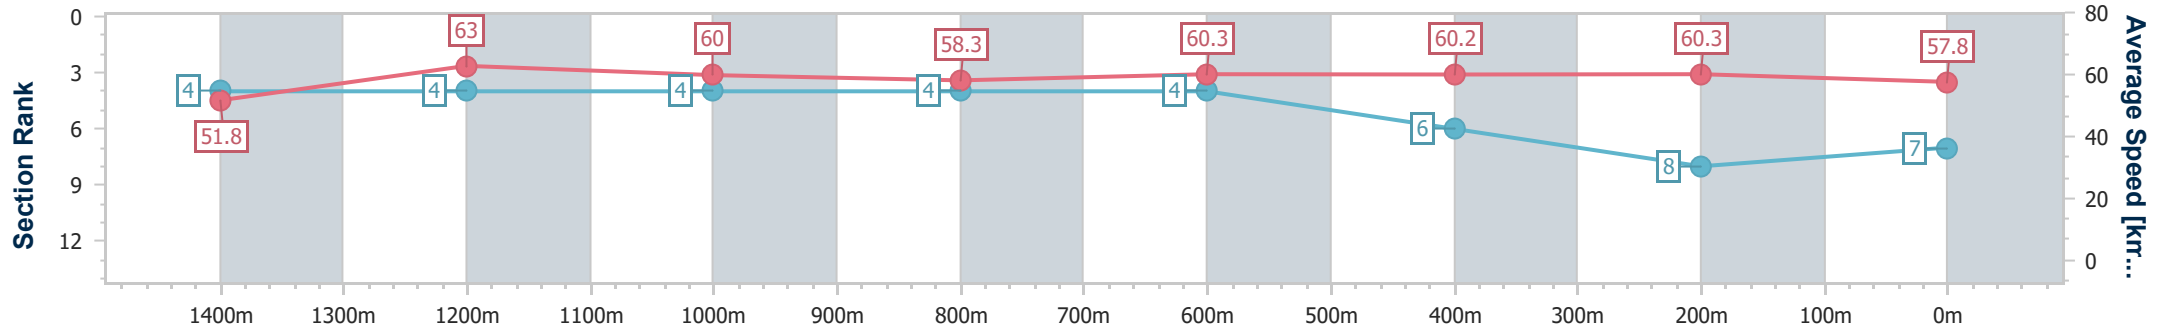

Sunshine Coast QLD Professional  
Race 3: ROCKPOOL RESIDENTIAL AGED CARE Maiden Plate - 1600m

14 April 2023 - 16:05

Track Rating: Good 4, Weather: Fine, Rail Position: +8m

Section	Overall	1400m	1200m	1000m	800m	600m	400m	200m
Section Times	1:38.37 [6] (0:13.68)	1:24.69 [2] (0:11.57)	1:13.12 [2] (0:12.01)	1:01.11 [2] (0:12.40)	0:48.71 [2] (0:12.06)	0:36.65 [2] (0:11.87)	0:24.78 [2] (0:12.03)	0:12.75 [4] (0:12.75)
Average Speed [km/h]	52.7	62.8	60.1	58.6	60.5	60.8	59.8	56.8
Top Speed [km/h]	65.5	64.8	61.5	59.9	61.2	61.4	60.6	59.2
Avg. Dist. to Rail [m]	7.6	3.4	3.7	3.1	2.3	0.5	1.0	1.7
Avg. Stride Freq. [Hz]	2.2	2.3	2.2	2.2	2.3	2.3	2.3	2.2
Avg. Stride Length [m]	6.6	7.4	7.4	7.1	7.4	7.4	7.4	7.1

- [ ] Ranking at each section and finish
- .-.- No data available at this section
- NA No data available

Horse/Jockey Name	Green Essence
Final Rank	7
Fastest Section Time (Section)	0:11.54 (1400m)
Top Speed [km/h] (Section)	65.5 (Overall)
Race State	Finished

Sunshine Coast QLD Professional  
Race 3: ROCKPOOL RESIDENTIAL AGED CARE Maiden Plate - 1600m

14 April 2023 - 16:05

Track Rating: Good 4, Weather: Fine, Rail Position: +8m

Section	Overall	1400m	1200m	1000m	800m	600m	400m	200m
Section Times	1:38.63 [7] (0:13.90)	1:24.73 [4] (0:11.54)	1:13.19 [4] (0:12.05)	1:01.14 [4] (0:12.47)	0:48.67 [4] (0:12.09)	0:36.58 [4] (0:12.07)	0:24.51 [6] (0:11.96)	0:12.55 [8] (0:12.55)
Average Speed [km/h]	51.8	63.0	60.0	58.3	60.3	60.2	60.3	57.8
Top Speed [km/h]	65.5	65.5	61.4	59.6	60.6	60.8	60.6	60.0
Avg. Dist. to Rail [m]	6.6	4.2	3.3	3.1	2.3	1.7	3.9	3.8
Avg. Stride Freq. [Hz]	2.1	2.2	2.1	2.1	2.1	2.1	2.2	2.1
Avg. Stride Length [m]	6.6	7.5	7.6	7.5	7.5	7.6	7.7	7.5