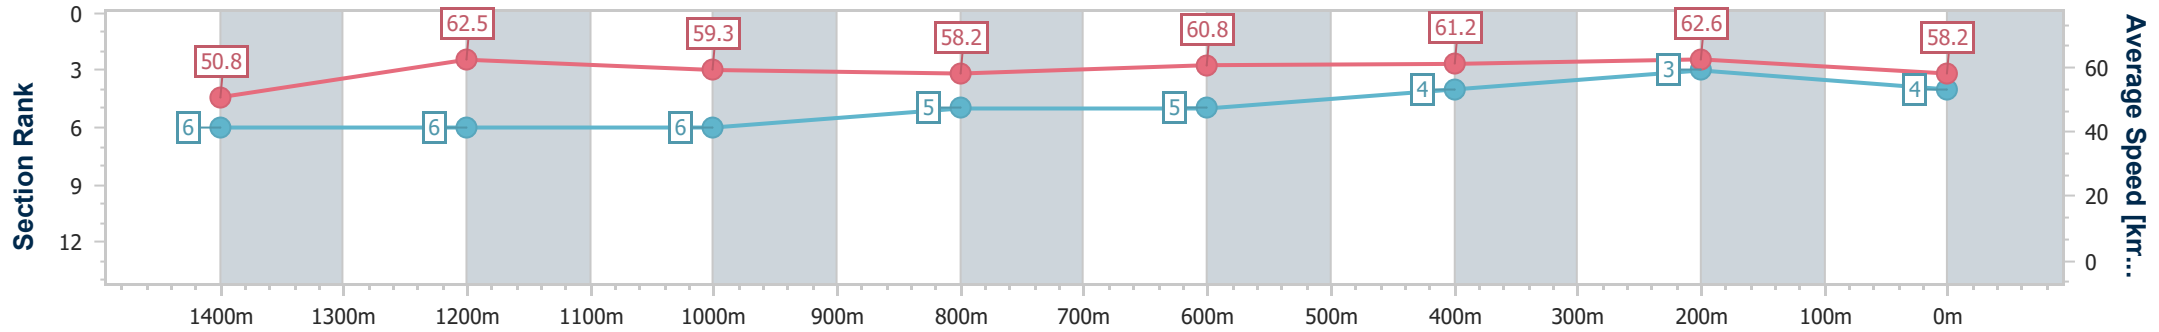

- [ ] Ranking at each section and finish
- .-.- No data available at this section
- NA No data available

Horse/Jockey Name	Call Me Hilton
Final Rank	4
Fastest Section Time (Section)	0:11.49 (400m)
Top Speed [km/h] (Section)	63.8 (400m)
Race State	Finished

Sunshine Coast QLD Professional  
Race 3: ROCKPOOL RESIDENTIAL AGED CARE Maiden Plate - 1600m

14 April 2023 - 16:05

Track Rating: Good 4, Weather: Fine, Rail Position: +8m

Section	Overall	1400m	1200m	1000m	800m	600m	400m	200m
Section Times	1:37.98 [4] (0:14.16)	1:23.82 [6] (0:11.56)	1:12.26 [6] (0:12.17)	1:00.09 [6] (0:12.41)	0:47.68 [5] (0:11.95)	0:35.73 [5] (0:11.79)	0:23.94 [4] (0:11.49)	0:12.45 [3] (0:12.45)
Average Speed [km/h]	50.8	62.5	59.3	58.2	60.8	61.2	62.6	58.2
Top Speed [km/h]	63.5	63.7	60.0	59.5	61.6	62.0	63.8	61.9
Avg. Dist. to Rail [m]	2.3	1.5	1.1	1.4	1.3	0.3	3.6	6.5
Avg. Stride Freq. [Hz]	2.2	2.2	2.1	2.1	2.2	2.2	2.3	2.2
Avg. Stride Length [m]	6.5	7.7	7.6	7.4	7.6	7.7	7.5	7.3