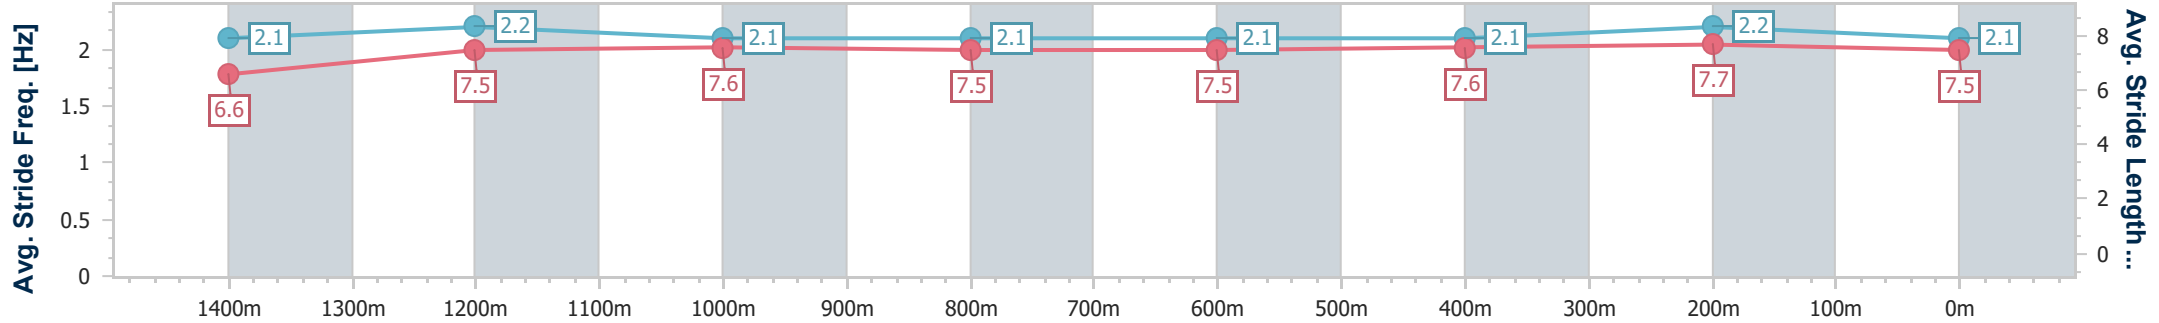

Sunshine Coast QLD Professional  
Race 3: ROCKPOOL RESIDENTIAL AGED CARE Maiden Plate - 1600m

14 April 2023 - 16:05

Track Rating: Good 4, Weather: Fine, Rail Position: +8m

Section	Overall	1400m	1200m	1000m	800m	600m	400m	200m
Section Times	1:38.37 [6] (0:13.68)	1:24.69 [2] (0:11.57)	1:13.12 [2] (0:12.01)	1:01.11 [2] (0:12.40)	0:48.71 [2] (0:12.06)	0:36.65 [2] (0:11.87)	0:24.78 [2] (0:12.03)	0:12.75 [4] (0:12.75)
Average Speed [km/h]	52.7	62.8	60.1	58.6	60.5	60.8	59.8	56.8
Top Speed [km/h]	65.5	64.8	61.5	59.9	61.2	61.4	60.6	59.2
Avg. Dist. to Rail [m]	7.6	3.4	3.7	3.1	2.3	0.5	1.0	1.7
Avg. Stride Freq. [Hz]	2.2	2.3	2.2	2.2	2.3	2.3	2.3	2.2
Avg. Stride Length [m]	6.6	7.4	7.4	7.1	7.4	7.4	7.4	7.1

- [ ] Ranking at each section and finish
- .-.- No data available at this section
- NA No data available

Horse/Jockey Name	Green Essence
Final Rank	7
Fastest Section Time (Section)	0:11.54 (1400m)
Top Speed [km/h] (Section)	65.5 (Overall)
Race State	Finished

Sunshine Coast QLD Professional  
Race 3: ROCKPOOL RESIDENTIAL AGED CARE Maiden Plate - 1600m

14 April 2023 - 16:05

Track Rating: Good 4, Weather: Fine, Rail Position: +8m

Section	Overall	1400m	1200m	1000m	800m	600m	400m	200m
Section Times	1:38.63 [7] (0:13.90)	1:24.73 [4] (0:11.54)	1:13.19 [4] (0:12.05)	1:01.14 [4] (0:12.47)	0:48.67 [4] (0:12.09)	0:36.58 [4] (0:12.07)	0:24.51 [6] (0:11.96)	0:12.55 [8] (0:12.55)
Average Speed [km/h]	51.8	63.0	60.0	58.3	60.3	60.2	60.3	57.8
Top Speed [km/h]	65.5	65.5	61.4	59.6	60.6	60.8	60.6	60.0
Avg. Dist. to Rail [m]	6.6	4.2	3.3	3.1	2.3	1.7	3.9	3.8
Avg. Stride Freq. [Hz]	2.1	2.2	2.1	2.1	2.1	2.1	2.2	2.1
Avg. Stride Length [m]	6.6	7.5	7.6	7.5	7.5	7.6	7.7	7.5