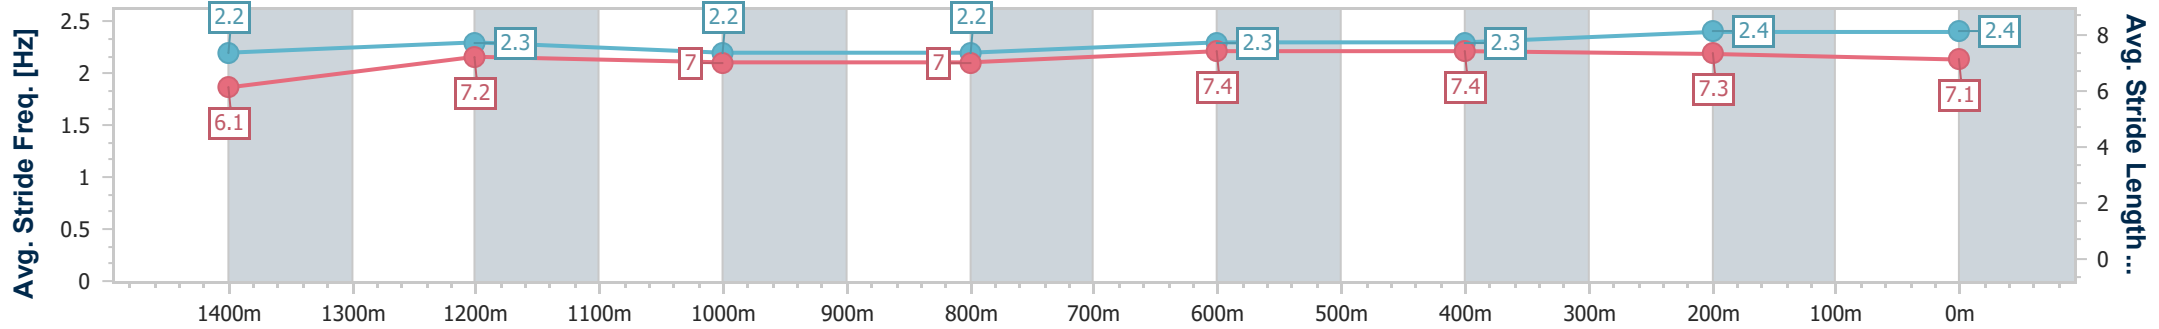

Sunshine Coast QLD Professional  
Race 3: ROCKPOOL RESIDENTIAL AGED CARE Maiden Plate - 1600m

14 April 2023 - 16:05

Track Rating: Good 4, Weather: Fine, Rail Position: +8m

Section	Overall	1400m	1200m	1000m	800m	600m	400m	200m
Section Times	1:37.54 [1] (0:14.42)	1:23.12 [8] (0:11.65)	1:11.47 [8] (0:12.09)	0:59.38 [8] (0:12.46)	0:46.92 [7] (0:11.84)	0:35.08 [7] (0:11.63)	0:23.45 [5] (0:11.41)	0:12.04 [2] (0:12.04)
Average Speed [km/h]	50.1	62.3	59.5	58.2	61.2	62.0	63.2	60.1
Top Speed [km/h]	63.2	63.3	60.8	59.5	63.2	64.1	64.2	62.4
Avg. Dist. to Rail [m]	5.4	2.5	2.4	2.2	1.5	0.5	1.4	4.3
Avg. Stride Freq. [Hz]	2.2	2.3	2.2	2.2	2.3	2.3	2.4	2.4
Avg. Stride Length [m]	6.1	7.2	7.0	7.0	7.4	7.4	7.3	7.1