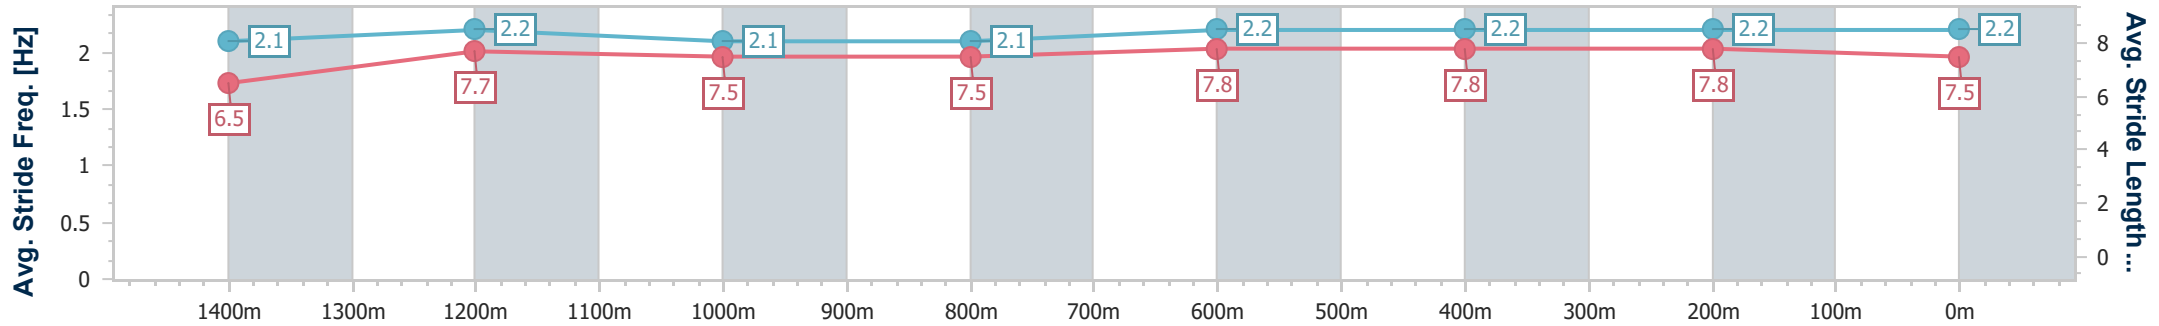

- [ ] Ranking at each section and finish
- .-.- No data available at this section
- NA No data available

Horse/Jockey Name	Parallel
Final Rank	3
Fastest Section Time (Section)	0:11.42 (400m)
Top Speed [km/h] (Section)	64.5 (1400m)
Race State	Finished

Sunshine Coast QLD Professional  
Race 3: ROCKPOOL RESIDENTIAL AGED CARE Maiden Plate - 1600m

14 April 2023 - 16:05

Track Rating: Good 4, Weather: Fine, Rail Position: +8m

Section	Overall	1400m	1200m	1000m	800m	600m	400m	200m
Section Times	1:37.91 [3] (0:14.36)	1:23.55 [7] (0:11.59)	1:11.96 [7] (0:12.17)	0:59.79 [7] (0:12.54)	0:47.25 [8] (0:11.94)	0:35.31 [8] (0:11.62)	0:23.69 [7] (0:11.42)	0:12.27 [5] (0:12.27)
Average Speed [km/h]	50.1	62.8	59.2	58.1	61.1	62.8	63.0	59.0
Top Speed [km/h]	64.5	64.5	60.6	59.8	63.7	63.8	64.2	63.1
Avg. Dist. to Rail [m]	7.0	3.6	3.5	3.2	2.4	2.3	4.3	7.9
Avg. Stride Freq. [Hz]	2.1	2.2	2.1	2.1	2.2	2.2	2.2	2.2
Avg. Stride Length [m]	6.5	7.7	7.5	7.5	7.8	7.8	7.8	7.5