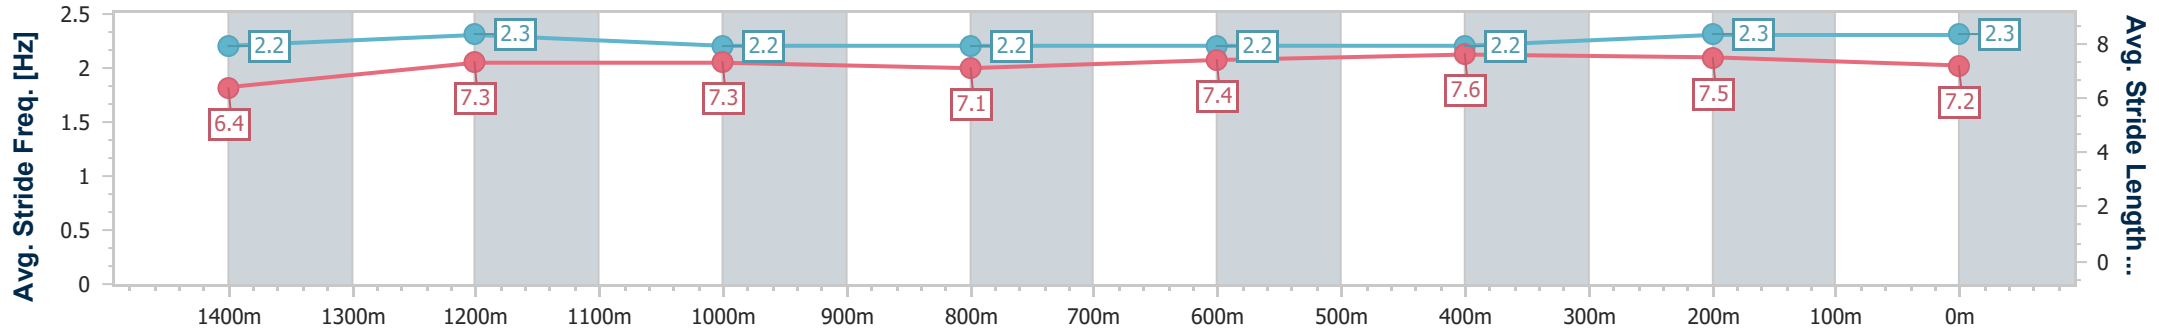

- [ ] Ranking at each section and finish
- .-.- No data available at this section
- NA No data available

Horse/Jockey Name	Flawless Ambition
Final Rank	2
Fastest Section Time (Section)	0:11.53 (400m)
Top Speed [km/h] (Section)	64.0 (1400m)
Race State	Finished

Sunshine Coast QLD Professional  
Race 3: ROCKPOOL RESIDENTIAL AGED CARE Maiden Plate - 1600m

14 April 2023 - 16:05

Track Rating: Good 4, Weather: Fine, Rail Position: +8m

Section	Overall	1400m	1200m	1000m	800m	600m	400m	200m
Section Times	1:37.74 [2] (0:13.83)	1:23.91 [3] (0:11.60)	1:12.31 [3] (0:12.01)	1:00.30 [3] (0:12.46)	0:47.84 [3] (0:12.06)	0:35.78 [3] (0:11.91)	0:23.87 [3] (0:11.53)	0:12.34 [1] (0:12.34)
Average Speed [km/h]	52.0	62.6	60.0	58.1	60.3	60.9	62.3	58.7
Top Speed [km/h]	63.2	64.0	60.9	58.8	61.4	61.9	63.6	61.2
Avg. Dist. to Rail [m]	3.7	2.5	2.5	2.0	1.4	1.3	3.0	5.5
Avg. Stride Freq. [Hz]	2.2	2.3	2.2	2.2	2.2	2.2	2.3	2.3
Avg. Stride Length [m]	6.4	7.3	7.3	7.1	7.4	7.6	7.5	7.2