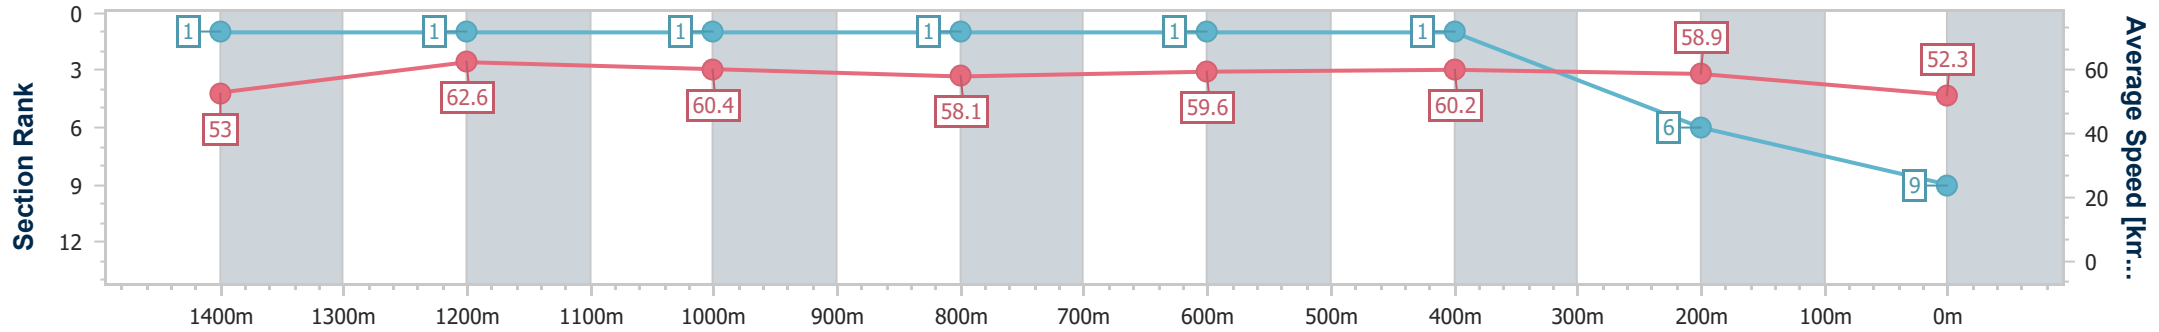

Sunshine Coast QLD Professional  
Race 3: ROCKPOOL RESIDENTIAL AGED CARE Maiden Plate - 1600m

14 April 2023 - 16:05

Track Rating: Good 4, Weather: Fine, Rail Position: +8m

Section	Overall	1400m	1200m	1000m	800m	600m	400m	200m
Section Times	1:39.47 [8] (0:14.06)	1:25.41 [5] (0:11.64)	1:13.77 [5] (0:12.14)	1:01.63 [5] (0:12.52)	0:49.11 [6] (0:12.08)	0:37.03 [6] (0:11.88)	0:25.15 [9] (0:11.85)	0:13.30 [9] (0:13.30)
Average Speed [km/h]	51.3	62.3	59.5	57.9	60.4	61.4	60.8	54.3
Top Speed [km/h]	65.1	64.9	60.1	58.6	61.3	62.1	61.7	59.3
Avg. Dist. to Rail [m]	4.4	2.8	2.9	3.2	2.2	2.2	4.8	4.6
Avg. Stride Freq. [Hz]	2.2	2.2	2.2	2.1	2.2	2.2	2.2	2.1
Avg. Stride Length [m]	6.6	7.7	7.6	7.4	7.5	7.6	7.6	7.3

- [ ] Ranking at each section and finish
- .-.- No data available at this section
- NA No data available

Horse/Jockey Name	Cardano
Final Rank	9
Fastest Section Time (Section)	0:11.57 (1400m)
Top Speed [km/h] (Section)	64.7 (Overall)
Race State	Finished

Sunshine Coast QLD Professional  
Race 3: ROCKPOOL RESIDENTIAL AGED CARE Maiden Plate - 1600m

14 April 2023 - 16:05

Track Rating: Good 4, Weather: Fine, Rail Position: +8m

Section	Overall	1400m	1200m	1000m	800m	600m	400m	200m
Section Times	1:39.57 [9] (0:13.55)	1:26.02 [1] (0:11.57)	1:14.45 [1] (0:11.98)	1:02.47 [1] (0:12.44)	0:50.03 [1] (0:12.11)	0:37.92 [1] (0:11.89)	0:26.03 [1] (0:12.22)	0:13.81 [6] (0:13.81)
Average Speed [km/h]	53.0	62.6	60.4	58.1	59.6	60.2	58.9	52.3
Top Speed [km/h]	64.7	64.0	61.7	58.8	60.5	61.3	61.3	56.4
Avg. Dist. to Rail [m]	4.4	2.1	2.1	1.9	1.0	1.1	0.4	0.2
Avg. Stride Freq. [Hz]	2.3	2.3	2.3	2.3	2.3	2.3	2.4	2.3
Avg. Stride Length [m]	6.2	7.4	7.3	7.1	7.2	7.1	6.9	6.4