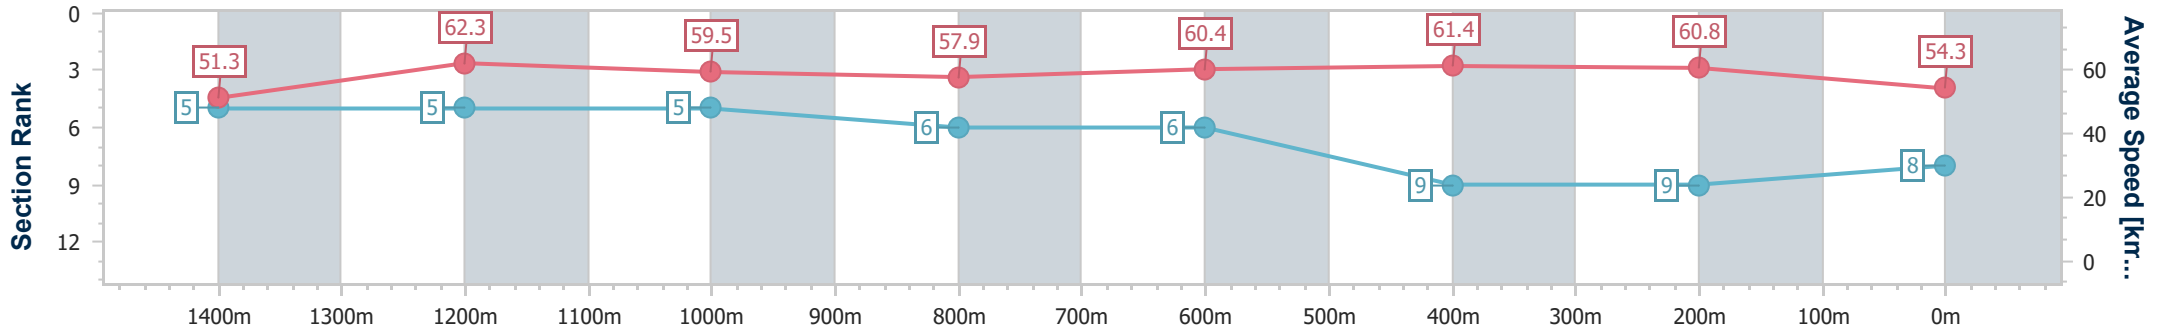

Sunshine Coast QLD Professional  
Race 3: ROCKPOOL RESIDENTIAL AGED CARE Maiden Plate - 1600m

14 April 2023 - 16:05

Track Rating: Good 4, Weather: Fine, Rail Position: +8m

Section	Overall	1400m	1200m	1000m	800m	600m	400m	200m
Section Times	1:38.63 [7] (0:13.90)	1:24.73 [4] (0:11.54)	1:13.19 [4] (0:12.05)	1:01.14 [4] (0:12.47)	0:48.67 [4] (0:12.09)	0:36.58 [4] (0:12.07)	0:24.51 [6] (0:11.96)	0:12.55 [8] (0:12.55)
Average Speed [km/h]	51.8	63.0	60.0	58.3	60.3	60.2	60.3	57.8
Top Speed [km/h]	65.5	65.5	61.4	59.6	60.6	60.8	60.6	60.0
Avg. Dist. to Rail [m]	6.6	4.2	3.3	3.1	2.3	1.7	3.9	3.8
Avg. Stride Freq. [Hz]	2.1	2.2	2.1	2.1	2.1	2.1	2.2	2.1
Avg. Stride Length [m]	6.6	7.5	7.6	7.5	7.5	7.6	7.7	7.5

- [ ] Ranking at each section and finish
- .-.- No data available at this section
- NA No data available

Horse/Jockey Name	Roger Express
Final Rank	8
Fastest Section Time (Section)	0:11.64 (1400m)
Top Speed [km/h] (Section)	65.1 (Overall)
Race State	Finished

Sunshine Coast QLD Professional  
Race 3: ROCKPOOL RESIDENTIAL AGED CARE Maiden Plate - 1600m

14 April 2023 - 16:05

Track Rating: Good 4, Weather: Fine, Rail Position: +8m

Section	Overall	1400m	1200m	1000m	800m	600m	400m	200m
Section Times	1:39.47 [8] (0:14.06)	1:25.41 [5] (0:11.64)	1:13.77 [5] (0:12.14)	1:01.63 [5] (0:12.52)	0:49.11 [6] (0:12.08)	0:37.03 [6] (0:11.88)	0:25.15 [9] (0:11.85)	0:13.30 [9] (0:13.30)
Average Speed [km/h]	51.3	62.3	59.5	57.9	60.4	61.4	60.8	54.3
Top Speed [km/h]	65.1	64.9	60.1	58.6	61.3	62.1	61.7	59.3
Avg. Dist. to Rail [m]	4.4	2.8	2.9	3.2	2.2	2.2	4.8	4.6
Avg. Stride Freq. [Hz]	2.2	2.2	2.2	2.1	2.2	2.2	2.2	2.1
Avg. Stride Length [m]	6.6	7.7	7.6	7.4	7.5	7.6	7.6	7.3