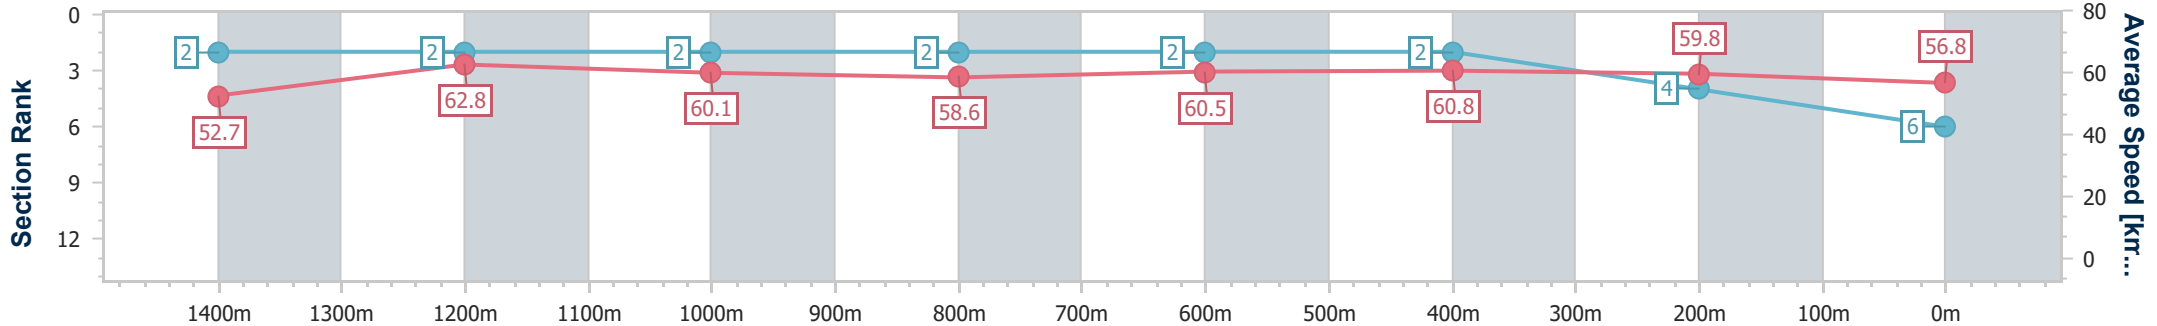

- [ ] Ranking at each section and finish
- .-.- No data available at this section
- NA No data available

Horse/Jockey Name	Jakat
Final Rank	6
Fastest Section Time (Section)	0:11.57 (1400m)
Top Speed [km/h] (Section)	65.5 (Overall)
Race State	Finished

Sunshine Coast QLD Professional  
Race 3: ROCKPOOL RESIDENTIAL AGED CARE Maiden Plate - 1600m

14 April 2023 - 16:05

Track Rating: Good 4, Weather: Fine, Rail Position: +8m

Section	Overall	1400m	1200m	1000m	800m	600m	400m	200m
Section Times	1:38.37 [6] (0:13.68)	1:24.69 [2] (0:11.57)	1:13.12 [2] (0:12.01)	1:01.11 [2] (0:12.40)	0:48.71 [2] (0:12.06)	0:36.65 [2] (0:11.87)	0:24.78 [2] (0:12.03)	0:12.75 [4] (0:12.75)
Average Speed [km/h]	52.7	62.8	60.1	58.6	60.5	60.8	59.8	56.8
Top Speed [km/h]	65.5	64.8	61.5	59.9	61.2	61.4	60.6	59.2
Avg. Dist. to Rail [m]	7.6	3.4	3.7	3.1	2.3	0.5	1.0	1.7
Avg. Stride Freq. [Hz]	2.2	2.3	2.2	2.2	2.3	2.3	2.3	2.2
Avg. Stride Length [m]	6.6	7.4	7.4	7.1	7.4	7.4	7.4	7.1