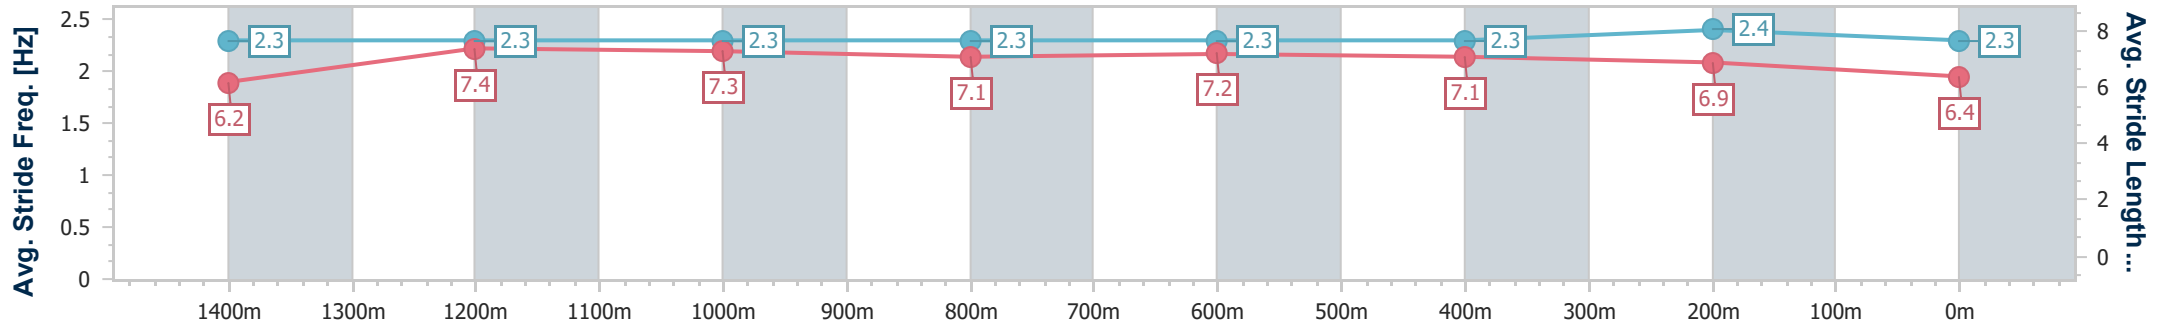

Sunshine Coast QLD Professional  
Race 3: ROCKPOOL RESIDENTIAL AGED CARE Maiden Plate - 1600m

14 April 2023 - 16:05

Track Rating: Good 4, Weather: Fine, Rail Position: +8m

Section	Overall	1400m	1200m	1000m	800m	600m	400m	200m
Section Times	1:39.47 [8] (0:14.06)	1:25.41 [5] (0:11.64)	1:13.77 [5] (0:12.14)	1:01.63 [5] (0:12.52)	0:49.11 [6] (0:12.08)	0:37.03 [6] (0:11.88)	0:25.15 [9] (0:11.85)	0:13.30 [9] (0:13.30)
Average Speed [km/h]	51.3	62.3	59.5	57.9	60.4	61.4	60.8	54.3
Top Speed [km/h]	65.1	64.9	60.1	58.6	61.3	62.1	61.7	59.3
Avg. Dist. to Rail [m]	4.4	2.8	2.9	3.2	2.2	2.2	4.8	4.6
Avg. Stride Freq. [Hz]	2.2	2.2	2.2	2.1	2.2	2.2	2.2	2.1
Avg. Stride Length [m]	6.6	7.7	7.6	7.4	7.5	7.6	7.6	7.3

- [ ] Ranking at each section and finish
- .-.- No data available at this section
- NA No data available

Horse/Jockey Name	Cardano
Final Rank	9
Fastest Section Time (Section)	0:11.57 (1400m)
Top Speed [km/h] (Section)	64.7 (Overall)
Race State	Finished

Sunshine Coast QLD Professional  
Race 3: ROCKPOOL RESIDENTIAL AGED CARE Maiden Plate - 1600m

14 April 2023 - 16:05

Track Rating: Good 4, Weather: Fine, Rail Position: +8m

Section	Overall	1400m	1200m	1000m	800m	600m	400m	200m
Section Times	1:39.57 [9] (0:13.55)	1:26.02 [1] (0:11.57)	1:14.45 [1] (0:11.98)	1:02.47 [1] (0:12.44)	0:50.03 [1] (0:12.11)	0:37.92 [1] (0:11.89)	0:26.03 [1] (0:12.22)	0:13.81 [6] (0:13.81)
Average Speed [km/h]	53.0	62.6	60.4	58.1	59.6	60.2	58.9	52.3
Top Speed [km/h]	64.7	64.0	61.7	58.8	60.5	61.3	61.3	56.4
Avg. Dist. to Rail [m]	4.4	2.1	2.1	1.9	1.0	1.1	0.4	0.2
Avg. Stride Freq. [Hz]	2.3	2.3	2.3	2.3	2.3	2.3	2.4	2.3
Avg. Stride Length [m]	6.2	7.4	7.3	7.1	7.2	7.1	6.9	6.4

- [ ] Ranking at each section and finish
- .-.- No data available at this section
- NA No data available