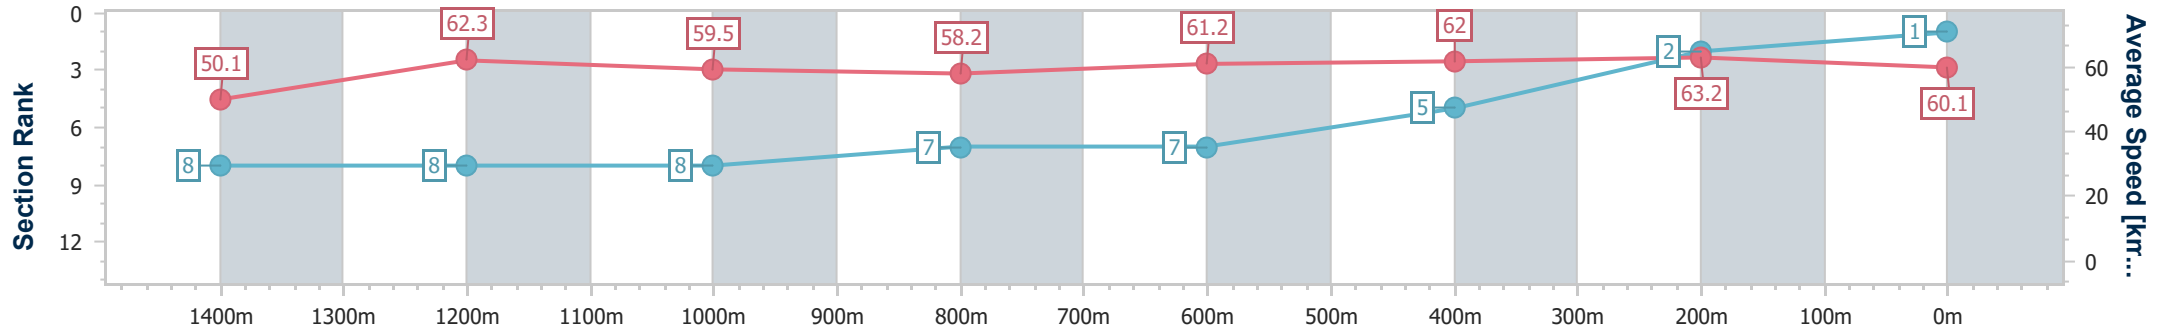

Sunshine Coast QLD Professional  
Race 3: ROCKPOOL RESIDENTIAL AGED CARE Maiden Plate - 1600m

14 April 2023 - 16:05

Track Rating: Good 4, Weather: Fine, Rail Position: +8m

Section	Overall	1400m	1200m	1000m	800m	600m	400m	200m
Section Times	1:37.54 [1] (0:14.42)	1:23.12 [8] (0:11.65)	1:11.47 [8] (0:12.09)	0:59.38 [8] (0:12.46)	0:46.92 [7] (0:11.84)	0:35.08 [7] (0:11.63)	0:23.45 [5] (0:11.41)	0:12.04 [2] (0:12.04)
Average Speed [km/h]	50.1	62.3	59.5	58.2	61.2	62.0	63.2	60.1
Top Speed [km/h]	63.2	63.3	60.8	59.5	63.2	64.1	64.2	62.4
Avg. Dist. to Rail [m]	5.4	2.5	2.4	2.2	1.5	0.5	1.4	4.3
Avg. Stride Freq. [Hz]	2.2	2.3	2.2	2.2	2.3	2.3	2.4	2.4
Avg. Stride Length [m]	6.1	7.2	7.0	7.0	7.4	7.4	7.3	7.1