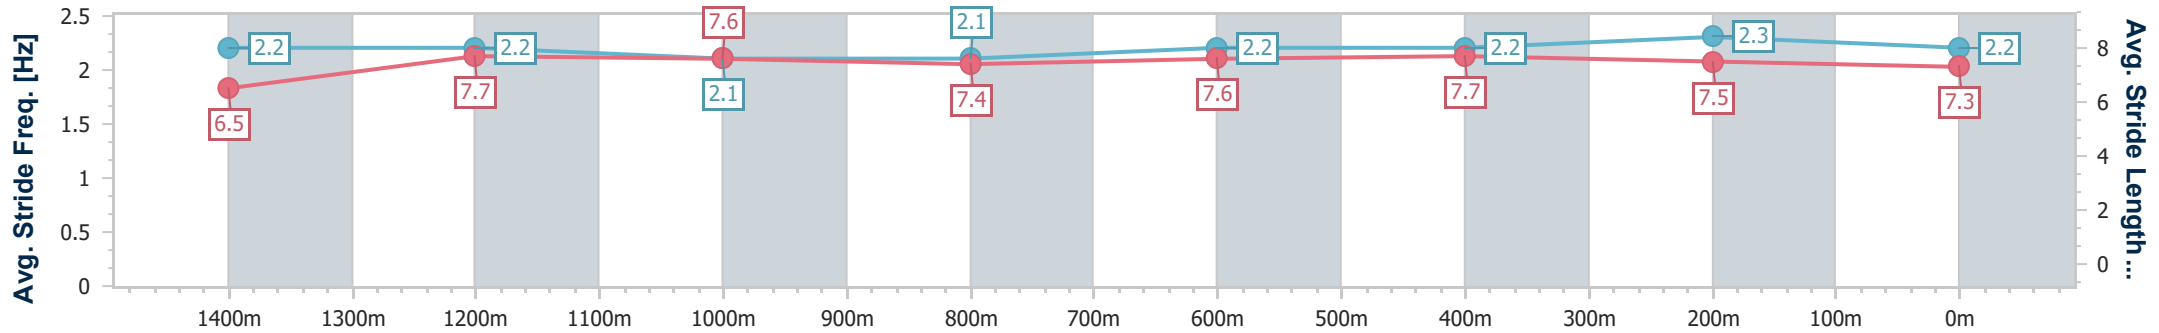

- [ ] Ranking at each section and finish
- .-.- No data available at this section
- NA No data available

Horse/Jockey Name	Call Me Hilton
Final Rank	4
Fastest Section Time (Section)	0:11.49 (400m)
Top Speed [km/h] (Section)	63.8 (400m)
Race State	Finished

Sunshine Coast QLD Professional  
Race 3: ROCKPOOL RESIDENTIAL AGED CARE Maiden Plate - 1600m

14 April 2023 - 16:05

Track Rating: Good 4, Weather: Fine, Rail Position: +8m

Section	Overall	1400m	1200m	1000m	800m	600m	400m	200m
Section Times	1:37.98 [4] (0:14.16)	1:23.82 [6] (0:11.56)	1:12.26 [6] (0:12.17)	1:00.09 [6] (0:12.41)	0:47.68 [5] (0:11.95)	0:35.73 [5] (0:11.79)	0:23.94 [4] (0:11.49)	0:12.45 [3] (0:12.45)
Average Speed [km/h]	50.8	62.5	59.3	58.2	60.8	61.2	62.6	58.2
Top Speed [km/h]	63.5	63.7	60.0	59.5	61.6	62.0	63.8	61.9
Avg. Dist. to Rail [m]	2.3	1.5	1.1	1.4	1.3	0.3	3.6	6.5
Avg. Stride Freq. [Hz]	2.2	2.2	2.1	2.1	2.2	2.2	2.3	2.2
Avg. Stride Length [m]	6.5	7.7	7.6	7.4	7.6	7.7	7.5	7.3