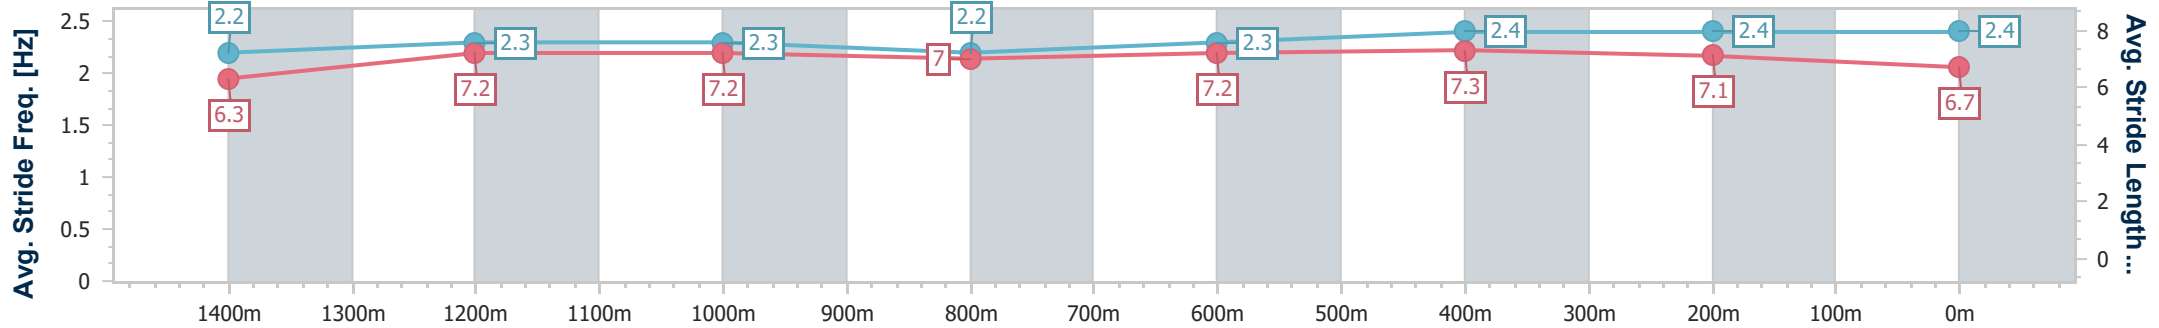

- [ ] Ranking at each section and finish
- .-.- No data available at this section
- NA No data available

Horse/Jockey Name	Divine Charm
Final Rank	5
Fastest Section Time (Section)	0:11.52 (600m)
Top Speed [km/h] (Section)	64.7 (600m)
Race State	Finished

Sunshine Coast QLD Professional  
 Race 3: ROCKPOOL RESIDENTIAL AGED CARE Maiden Plate - 1600m

14 April 2023 - 16:05

Track Rating: Good 4, Weather: Fine, Rail Position: +8m

Section	Overall	1400m	1200m	1000m	800m	600m	400m	200m
Section Times	1:38.34 [5] (0:14.54)	1:23.80 [9] (0:11.72)	1:12.08 [9] (0:12.05)	1:00.03 [9] (0:12.52)	0:47.51 [9] (0:11.87)	0:35.64 [9] (0:11.52)	0:24.12 [8] (0:11.57)	0:12.55 [7] (0:12.55)
Average Speed [km/h]	49.4	62.1	59.9	57.9	61.5	62.9	62.2	57.8
Top Speed [km/h]	62.8	63.0	60.7	59.1	64.7	64.7	64.0	59.9
Avg. Dist. to Rail [m]	8.1	3.3	3.4	2.9	2.1	1.2	2.5	4.2
Avg. Stride Freq. [Hz]	2.2	2.3	2.3	2.2	2.3	2.4	2.4	2.4
Avg. Stride Length [m]	6.3	7.2	7.2	7.0	7.2	7.3	7.1	6.7