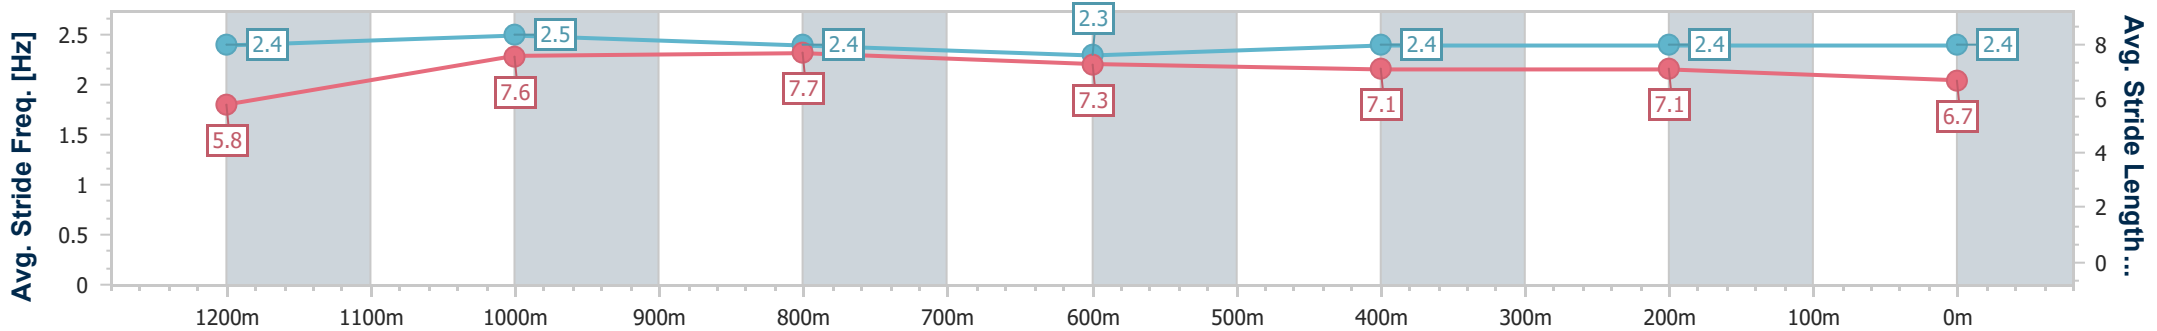

Horse/Jockey Name	Cracker Essgee
Final Rank	6
Fastest Section Time (Section)	0:10.47 (1200m)
Top Speed [km/h] (Section)	69.3 (1200m)
Race State	Finished

Doomben QLD Professional
Race 8: MEKKAFEST 19 AUGUST BENCHMARK 70 Handicap - 1350m
12 April 2023 - 16:04
Track Rating: Good 4, Weather: Fine, Rail Position: +10.5m Entire Course

BRISBANE
RACING CLUB

Section	Overall	1200m	1000m	800m	600m	400m	200m
Section Times	1:19.46 [6] (0:10.70)	1:08.76 [2] (0:10.47)	0:58.29 [1] (0:10.94)	0:47.35 [1] (0:11.62)	0:35.73 [1] (0:11.50)	0:24.23 [1] (0:11.48)	0:12.75 [2] (0:12.75)
Average Speed [km/h]	50.5	68.8	66.0	62.0	62.3	62.4	56.5
Top Speed [km/h]	69.1	69.3	69.2	63.2	62.7	63.8	61.0
Avg. Dist. to Rail [m]	7.7	3.3	1.3	0.2	1.0	1.1	1.7
Avg. Stride Freq. [Hz]	2.4	2.5	2.4	2.3	2.4	2.4	2.4
Avg. Stride Length [m]	5.8	7.6	7.7	7.3	7.1	7.1	6.7

- [ ] Ranking at each section and finish
- -.-.- No data available at this section
- NA No data available