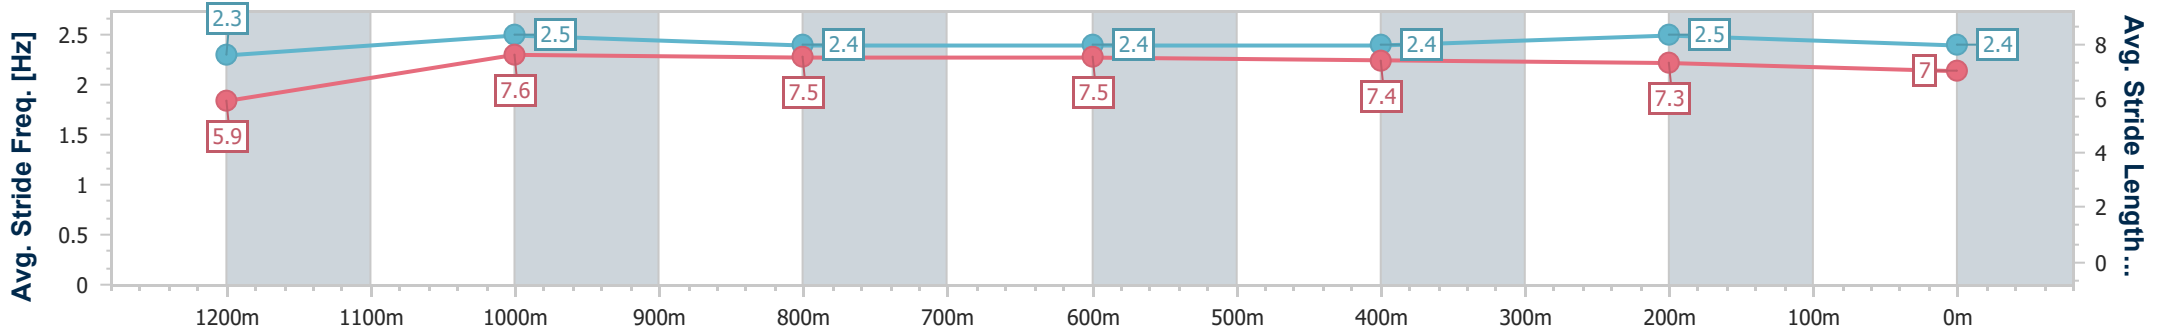

Horse/Jockey Name	Starzam
Final Rank	3
Fastest Section Time (Section)	0:10.64 (1200m)
Top Speed [km/h] (Section)	69.7 (1200m)
Race State	Finished

Doomben QLD Professional
Race 8: MEKKAFEST 19 AUGUST BENCHMARK 70 Handicap - 1350m
12 April 2023 - 16:04
Track Rating: Good 4, Weather: Fine, Rail Position: +10.5m Entire Course

BRISBANE
RACING CLUB

Section	Overall	1200m	1000m	800m	600m	400m	200m
Section Times	1:18.96 [3] (0:11.12)	1:07.84 [6] (0:10.64)	0:57.20 [6] (0:11.10)	0:46.10 [6] (0:11.44)	0:34.66 [5] (0:11.51)	0:23.15 [6] (0:11.17)	0:11.98 [6] (0:11.98)
Average Speed [km/h]	48.5	67.7	64.8	63.0	62.8	64.6	60.1
Top Speed [km/h]	69.1	69.7	65.7	64.4	63.8	65.8	63.4
Avg. Dist. to Rail [m]	0.8	1.0	0.5	0.4	0.7	0.5	1.3
Avg. Stride Freq. [Hz]	2.3	2.5	2.4	2.4	2.4	2.5	2.4
Avg. Stride Length [m]	5.9	7.6	7.5	7.5	7.4	7.3	7.0

- [ ] Ranking at each section and finish
- -.-.- No data available at this section
- NA No data available