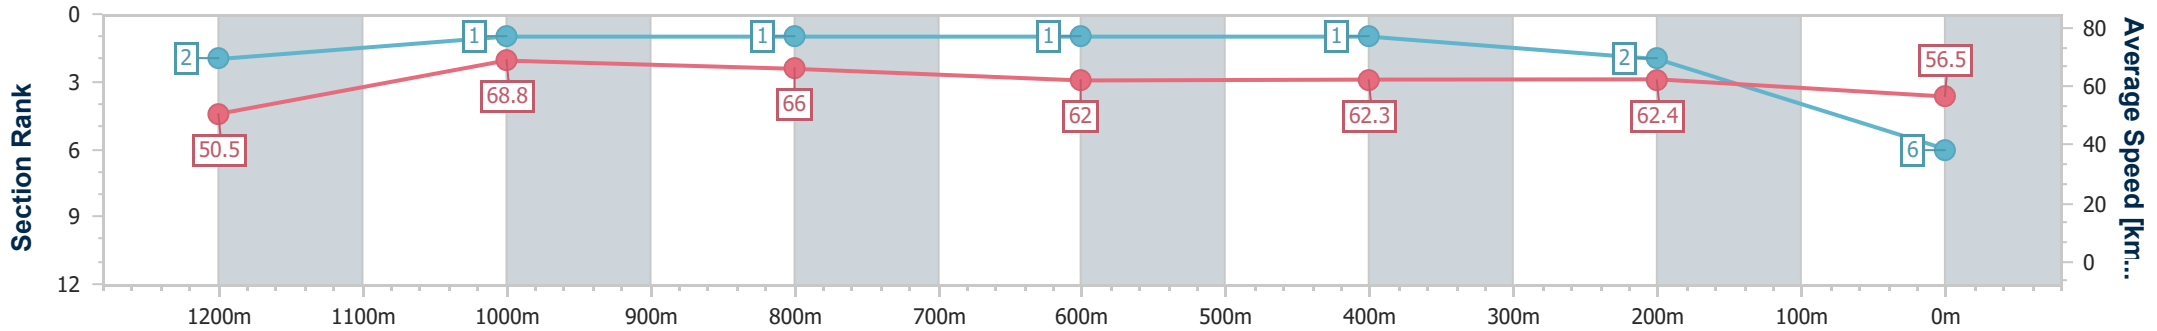

Horse/Jockey Name	Cracker Essgee
Final Rank	6
Fastest Section Time (Section)	0:10.47 (1200m)
Top Speed [km/h] (Section)	69.3 (1200m)
Race State	Finished

Doomben QLD Professional
Race 8: MEKKAFEST 19 AUGUST BENCHMARK 70 Handicap - 1350m
12 April 2023 - 16:04
Track Rating: Good 4, Weather: Fine, Rail Position: +10.5m Entire Course

BRISBANE
RACING CLUB

Section	Overall	1200m	1000m	800m	600m	400m	200m
Section Times	1:19.46 [6] (0:10.70)	1:08.76 [2] (0:10.47)	0:58.29 [1] (0:10.94)	0:47.35 [1] (0:11.62)	0:35.73 [1] (0:11.50)	0:24.23 [1] (0:11.48)	0:12.75 [2] (0:12.75)
Average Speed [km/h]	50.5	68.8	66.0	62.0	62.3	62.4	56.5
Top Speed [km/h]	69.1	69.3	69.2	63.2	62.7	63.8	61.0
Avg. Dist. to Rail [m]	7.7	3.3	1.3	0.2	1.0	1.1	1.7
Avg. Stride Freq. [Hz]	2.4	2.5	2.4	2.3	2.4	2.4	2.4
Avg. Stride Length [m]	5.8	7.6	7.7	7.3	7.1	7.1	6.7

- [ ] Ranking at each section and finish
- -.-.- No data available at this section
- NA No data available