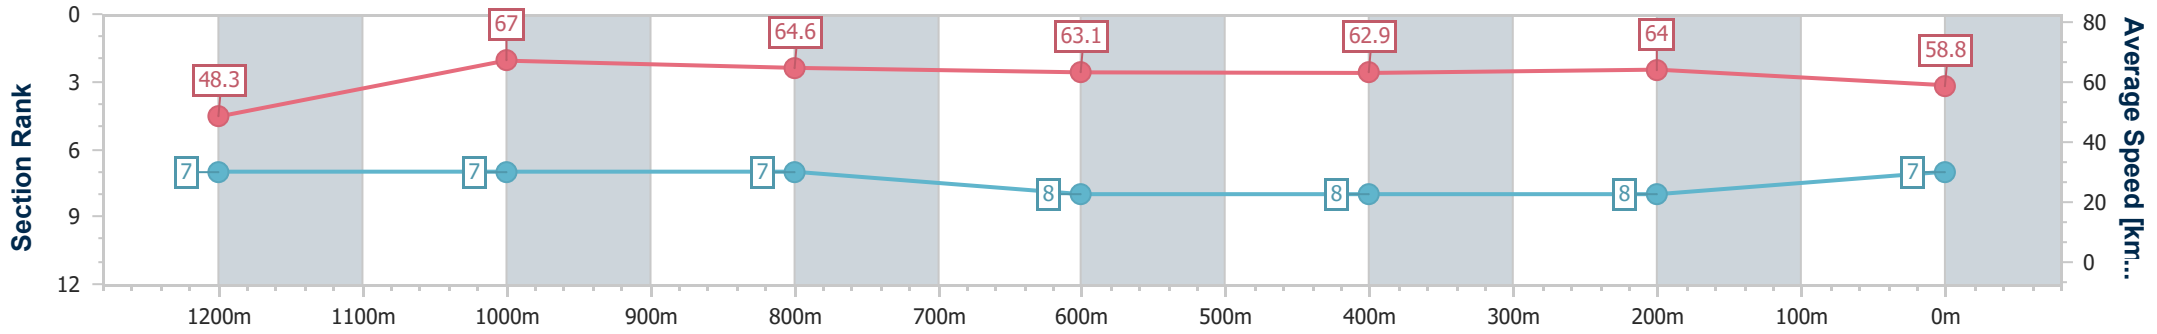

Horse/Jockey Name	Tanker
Final Rank	7
Fastest Section Time (Section)	0:10.74 (1200m)
Top Speed [km/h] (Section)	67.7 (1200m)
Race State	Finished

Doomben QLD Professional
Race 8: MEKKAFEST 19 AUGUST BENCHMARK 70 Handicap - 1350m
12 April 2023 - 16:04
Track Rating: Good 4, Weather: Fine, Rail Position: +10.5m Entire Course

BRISBANE
RACING CLUB

Section	Overall	1200m	1000m	800m	600m	400m	200m
Section Times	1:19.62 [7] (0:11.19)	1:08.43 [7] (0:10.74)	0:57.69 [7] (0:11.22)	0:46.47 [7] (0:11.45)	0:35.02 [8] (0:11.50)	0:23.52 [8] (0:11.26)	0:12.26 [8] (0:12.26)
Average Speed [km/h]	48.3	67.0	64.6	63.1	62.9	64.0	58.8
Top Speed [km/h]	65.3	67.7	67.0	63.9	64.2	64.7	62.4
Avg. Dist. to Rail [m]	6.0	1.3	1.5	1.1	0.7	2.7	5.8
Avg. Stride Freq. [Hz]	2.2	2.3	2.3	2.2	2.3	2.3	2.3
Avg. Stride Length [m]	6.0	7.9	7.9	7.7	7.6	7.6	7.1

- [ ] Ranking at each section and finish
- -.-.- No data available at this section
- NA No data available