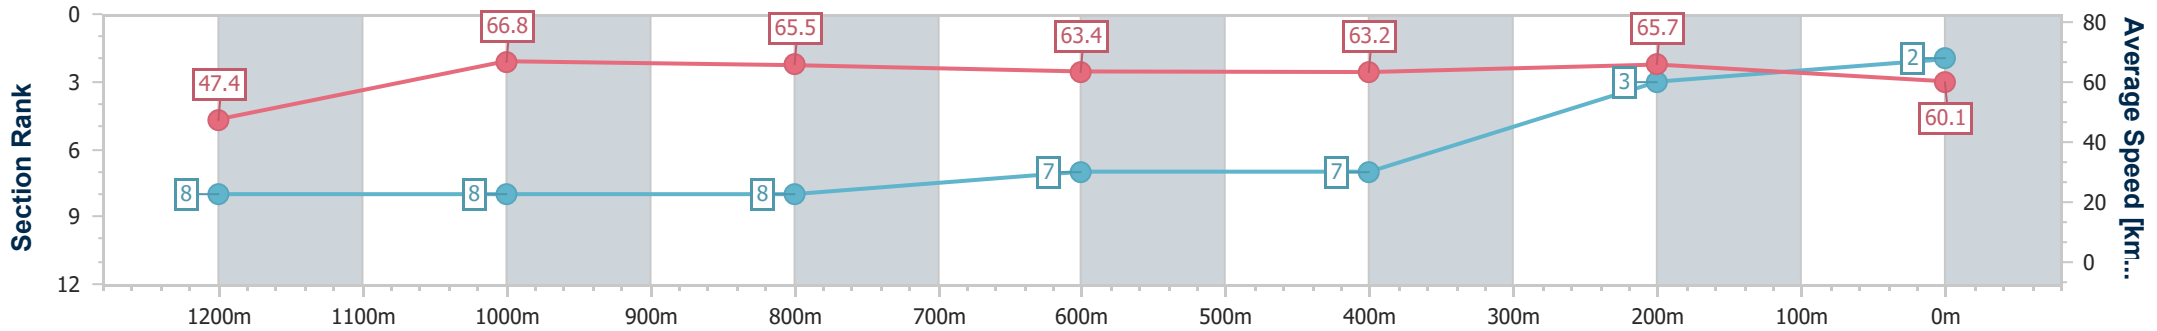

Horse/Jockey Name	Majestics Request
Final Rank	2
Fastest Section Time (Section)	0:10.78 (1200m)
Top Speed [km/h] (Section)	67.5 (1000m)
Race State	Finished

Doomben QLD Professional
Race 8: MEKKAFEST 19 AUGUST BENCHMARK 70 Handicap - 1350m
12 April 2023 - 16:04
Track Rating: Good 4, Weather: Fine, Rail Position: +10.5m Entire Course

BRISBANE
RACING CLUB

Section	Overall	1200m	1000m	800m	600m	400m	200m
Section Times	1:18.90 [2] (0:11.38)	1:07.52 [8] (0:10.78)	0:56.74 [8] (0:11.00)	0:45.74 [8] (0:11.38)	0:34.36 [7] (0:11.43)	0:22.93 [7] (0:10.94)	0:11.99 [3] (0:11.99)
Average Speed [km/h]	47.4	66.8	65.5	63.4	63.2	65.7	60.1
Top Speed [km/h]	66.2	67.3	67.5	64.7	66.1	66.4	64.3
Avg. Dist. to Rail [m]	5.1	0.8	0.2	0.6	0.9	0.4	0.9
Avg. Stride Freq. [Hz]	2.2	2.5	2.4	2.4	2.4	2.5	2.4
Avg. Stride Length [m]	5.9	7.6	7.6	7.5	7.3	7.3	6.9

- [ ] Ranking at each section and finish
- -.-.- No data available at this section
- NA No data available