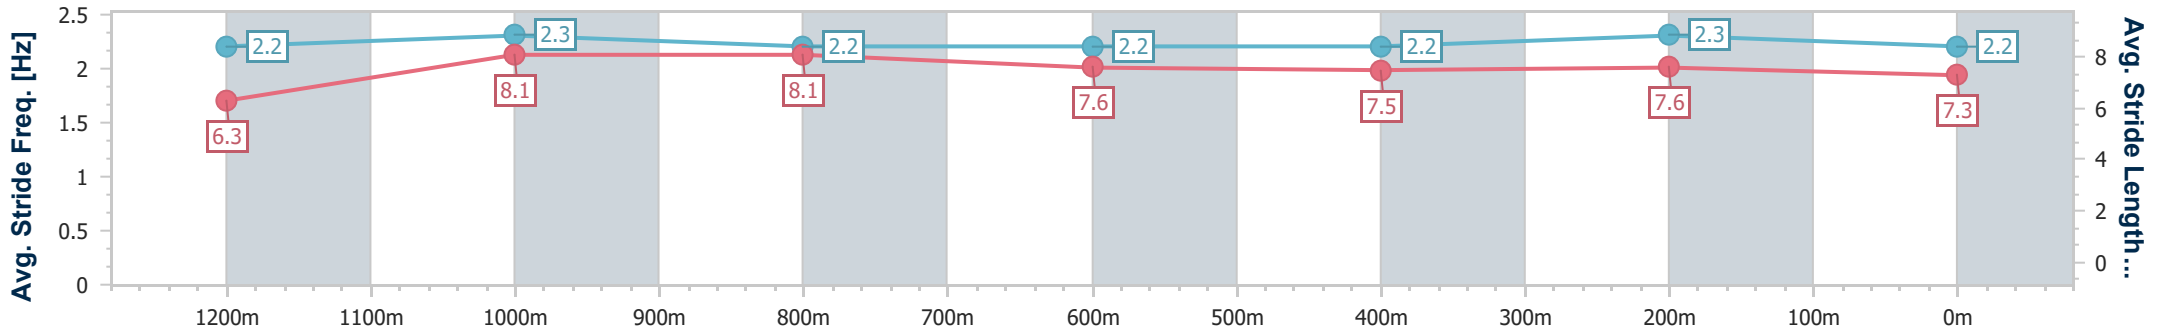

Horse/Jockey Name	Ocean Emperor
Final Rank	4
Fastest Section Time (Section)	0:10.68 (1200m)
Top Speed [km/h] (Section)	68.8 (1200m)
Race State	Finished

Doomben QLD Professional
Race 8: MEKKAFEST 19 AUGUST BENCHMARK 70 Handicap - 1350m
12 April 2023 - 16:04
Track Rating: Good 4, Weather: Fine, Rail Position: +10.5m Entire Course

BRISBANE
RACING CLUB

Section	Overall	1200m	1000m	800m	600m	400m	200m
Section Times	1:19.37 [4] (0:10.81)	1:08.56 [3] (0:10.68)	0:57.88 [4] (0:11.12)	0:46.76 [4] (0:11.54)	0:35.22 [4] (0:11.45)	0:23.77 [4] (0:11.36)	0:12.41 [5] (0:12.41)
Average Speed [km/h]	50.0	67.5	65.0	62.6	63.0	63.5	58.0
Top Speed [km/h]	68.2	68.8	66.6	63.6	63.9	64.5	61.9
Avg. Dist. to Rail [m]	4.6	2.1	1.5	1.1	0.4	1.4	3.1
Avg. Stride Freq. [Hz]	2.2	2.3	2.2	2.2	2.2	2.3	2.2
Avg. Stride Length [m]	6.3	8.1	8.1	7.6	7.5	7.6	7.3

- [ ] Ranking at each section and finish
- -.-.- No data available at this section
- NA No data available