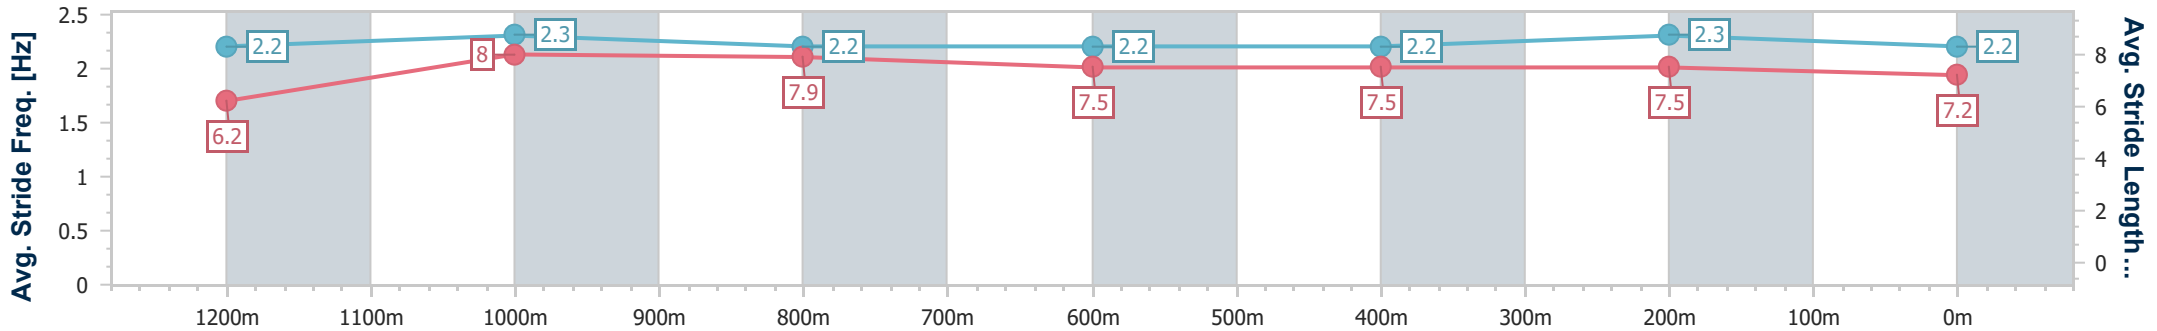

Horse/Jockey Name	Bronze Dragon
Final Rank	9
Fastest Section Time (Section)	0:10.56 (1200m)
Top Speed [km/h] (Section)	69.4 (1200m)
Race State	Finished

Doomben QLD Professional
Race 8: MEKKAFEST 19 AUGUST BENCHMARK 70 Handicap - 1350m
12 April 2023 - 16:04
Track Rating: Good 4, Weather: Fine, Rail Position: +10.5m Entire Course

BRISBANE
RACING CLUB

Section	Overall	1200m	1000m	800m	600m	400m	200m
Section Times	1:19.78 [9] (0:10.69)	1:09.09 [1] (0:10.56)	0:58.53 [2] (0:11.10)	0:47.43 [2] (0:11.52)	0:35.91 [2] (0:11.54)	0:24.37 [2] (0:11.54)	0:12.83 [4] (0:12.83)
Average Speed [km/h]	50.6	68.2	65.2	62.7	62.3	62.3	56.1
Top Speed [km/h]	69.0	69.4	66.7	63.6	63.2	64.2	59.4
Avg. Dist. to Rail [m]	6.8	1.8	1.2	0.8	0.4	0.6	0.5
Avg. Stride Freq. [Hz]	2.2	2.3	2.2	2.2	2.2	2.3	2.2
Avg. Stride Length [m]	6.2	8.0	7.9	7.5	7.5	7.5	7.2

- [ ] Ranking at each section and finish
- -.-.- No data available at this section
- NA No data available