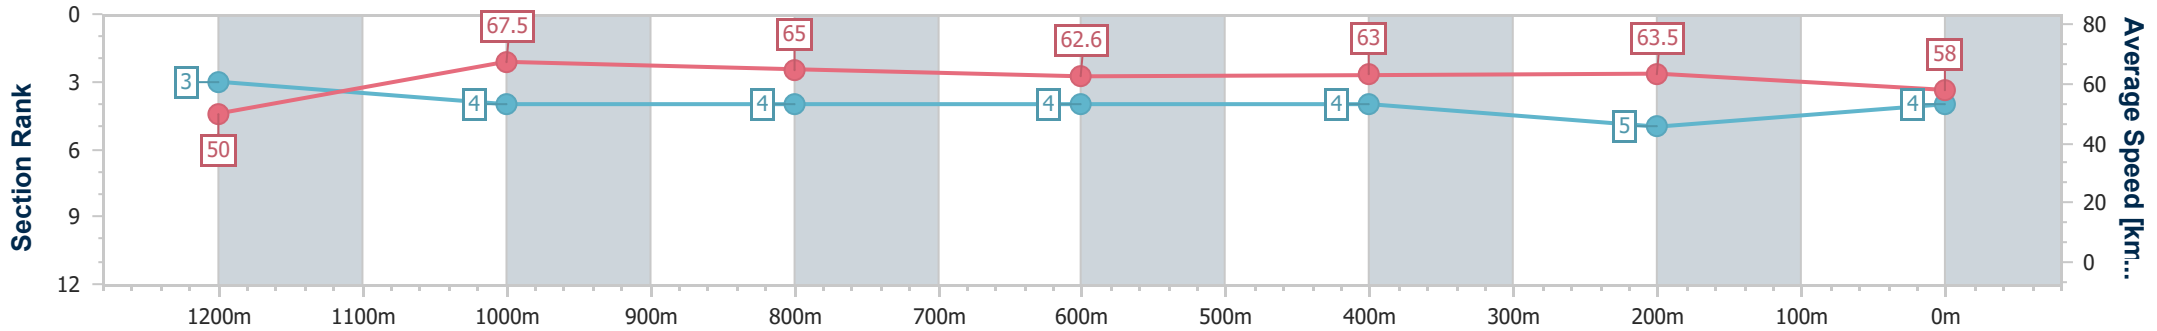

Horse/Jockey Name	Ocean Emperor
Final Rank	4
Fastest Section Time (Section)	0:10.68 (1200m)
Top Speed [km/h] (Section)	68.8 (1200m)
Race State	Finished

Doomben QLD Professional
Race 8: MEKKAFEST 19 AUGUST BENCHMARK 70 Handicap - 1350m
12 April 2023 - 16:04
Track Rating: Good 4, Weather: Fine, Rail Position: +10.5m Entire Course

BRISBANE
RACING CLUB

Section	Overall	1200m	1000m	800m	600m	400m	200m
Section Times	1:19.37 [4] (0:10.81)	1:08.56 [3] (0:10.68)	0:57.88 [4] (0:11.12)	0:46.76 [4] (0:11.54)	0:35.22 [4] (0:11.45)	0:23.77 [4] (0:11.36)	0:12.41 [5] (0:12.41)
Average Speed [km/h]	50.0	67.5	65.0	62.6	63.0	63.5	58.0
Top Speed [km/h]	68.2	68.8	66.6	63.6	63.9	64.5	61.9
Avg. Dist. to Rail [m]	4.6	2.1	1.5	1.1	0.4	1.4	3.1
Avg. Stride Freq. [Hz]	2.2	2.3	2.2	2.2	2.2	2.3	2.2
Avg. Stride Length [m]	6.3	8.1	8.1	7.6	7.5	7.6	7.3

- [ ] Ranking at each section and finish
- -.-.- No data available at this section
- NA No data available