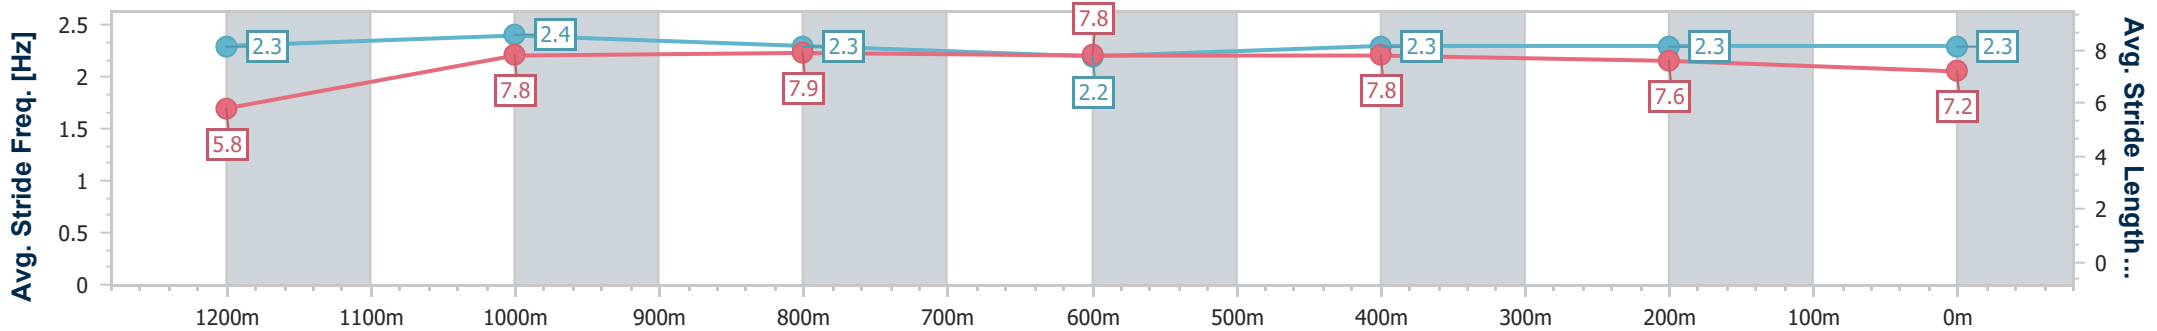

Horse/Jockey Name	Pepper's Ghost
Final Rank	5
Fastest Section Time (Section)	0:10.72 (1200m)
Top Speed [km/h] (Section)	69.2 (Overall)
Race State	Finished

Doomben QLD Professional
Race 8: MEKKAFEST 19 AUGUST BENCHMARK 70 Handicap - 1350m
12 April 2023 - 16:04
Track Rating: Good 4, Weather: Fine, Rail Position: +10.5m Entire Course

BRISBANE
RACING CLUB

Section	Overall	1200m	1000m	800m	600m	400m	200m
Section Times	1:19.39 [5] (0:10.91)	1:08.48 [5] (0:10.72)	0:57.76 [5] (0:11.19)	0:46.57 [5] (0:11.55)	0:35.02 [6] (0:11.39)	0:23.63 [5] (0:11.27)	0:12.36 [7] (0:12.36)
Average Speed [km/h]	49.6	67.0	64.8	62.9	63.5	64.0	58.2
Top Speed [km/h]	69.2	68.3	65.7	63.8	64.9	65.1	61.7
Avg. Dist. to Rail [m]	3.5	1.5	1.9	1.7	0.8	2.2	3.9
Avg. Stride Freq. [Hz]	2.3	2.4	2.3	2.2	2.3	2.3	2.3
Avg. Stride Length [m]	5.8	7.8	7.9	7.8	7.8	7.6	7.2

- [ ] Ranking at each section and finish
- -.-.- No data available at this section
- NA No data available