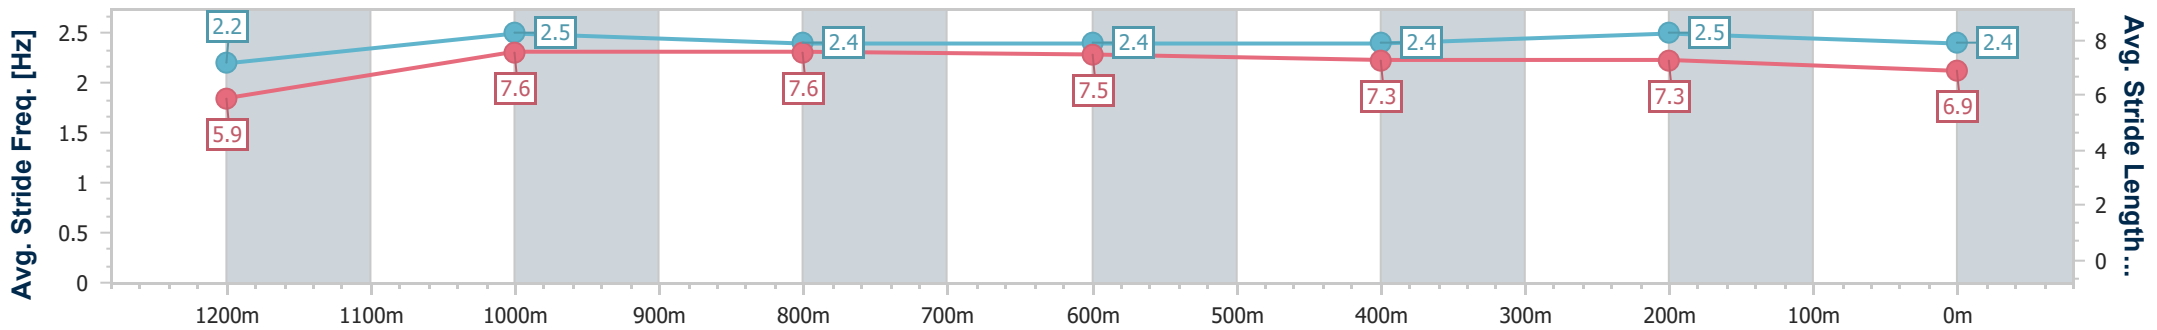

Horse/Jockey Name	Majestics Request
Final Rank	2
Fastest Section Time (Section)	0:10.78 (1200m)
Top Speed [km/h] (Section)	67.5 (1000m)
Race State	Finished

Doomben QLD Professional
Race 8: MEKKAFEST 19 AUGUST BENCHMARK 70 Handicap - 1350m
12 April 2023 - 16:04
Track Rating: Good 4, Weather: Fine, Rail Position: +10.5m Entire Course

BRISBANE
RACING CLUB

Section	Overall	1200m	1000m	800m	600m	400m	200m
Section Times	1:18.90 [2] (0:11.38)	1:07.52 [8] (0:10.78)	0:56.74 [8] (0:11.00)	0:45.74 [8] (0:11.38)	0:34.36 [7] (0:11.43)	0:22.93 [7] (0:10.94)	0:11.99 [3] (0:11.99)
Average Speed [km/h]	47.4	66.8	65.5	63.4	63.2	65.7	60.1
Top Speed [km/h]	66.2	67.3	67.5	64.7	66.1	66.4	64.3
Avg. Dist. to Rail [m]	5.1	0.8	0.2	0.6	0.9	0.4	0.9
Avg. Stride Freq. [Hz]	2.2	2.5	2.4	2.4	2.4	2.5	2.4
Avg. Stride Length [m]	5.9	7.6	7.6	7.5	7.3	7.3	6.9

- [ ] Ranking at each section and finish
- -.-.- No data available at this section
- NA No data available