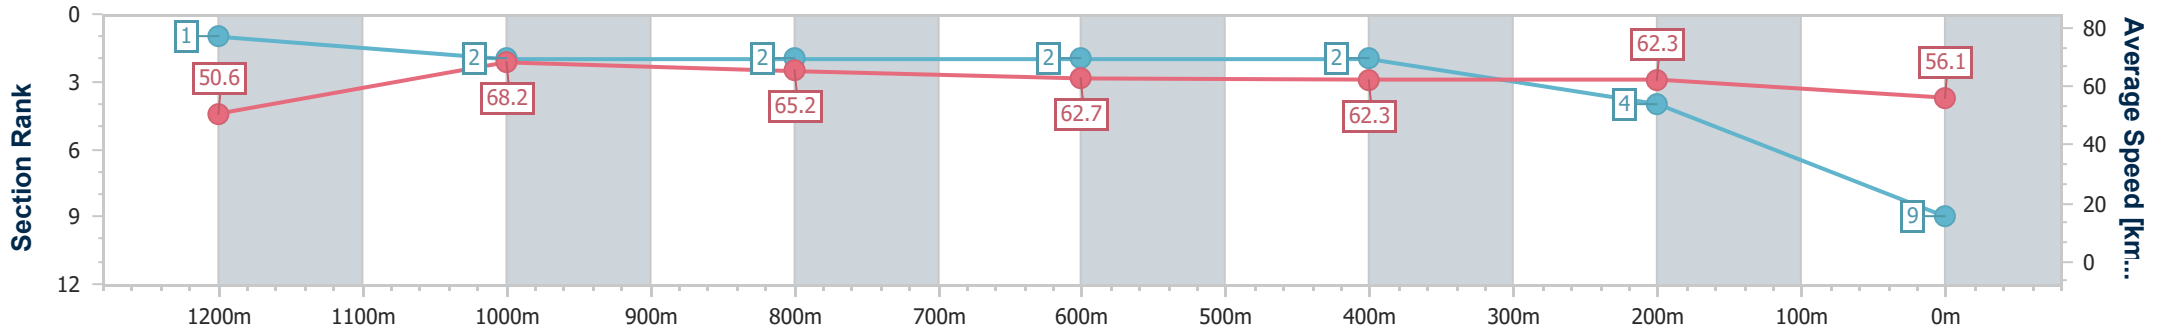

Horse/Jockey Name	Bronze Dragon
Final Rank	9
Fastest Section Time (Section)	0:10.56 (1200m)
Top Speed [km/h] (Section)	69.4 (1200m)
Race State	Finished

Doomben QLD Professional
Race 8: MEKKAFEST 19 AUGUST BENCHMARK 70 Handicap - 1350m
12 April 2023 - 16:04
Track Rating: Good 4, Weather: Fine, Rail Position: +10.5m Entire Course

BRISBANE
RACING CLUB

Section	Overall	1200m	1000m	800m	600m	400m	200m
Section Times	1:19.78 [9] (0:10.69)	1:09.09 [1] (0:10.56)	0:58.53 [2] (0:11.10)	0:47.43 [2] (0:11.52)	0:35.91 [2] (0:11.54)	0:24.37 [2] (0:11.54)	0:12.83 [4] (0:12.83)
Average Speed [km/h]	50.6	68.2	65.2	62.7	62.3	62.3	56.1
Top Speed [km/h]	69.0	69.4	66.7	63.6	63.2	64.2	59.4
Avg. Dist. to Rail [m]	6.8	1.8	1.2	0.8	0.4	0.6	0.5
Avg. Stride Freq. [Hz]	2.2	2.3	2.2	2.2	2.2	2.3	2.2
Avg. Stride Length [m]	6.2	8.0	7.9	7.5	7.5	7.5	7.2

- [ ] Ranking at each section and finish
- -.-.- No data available at this section
- NA No data available