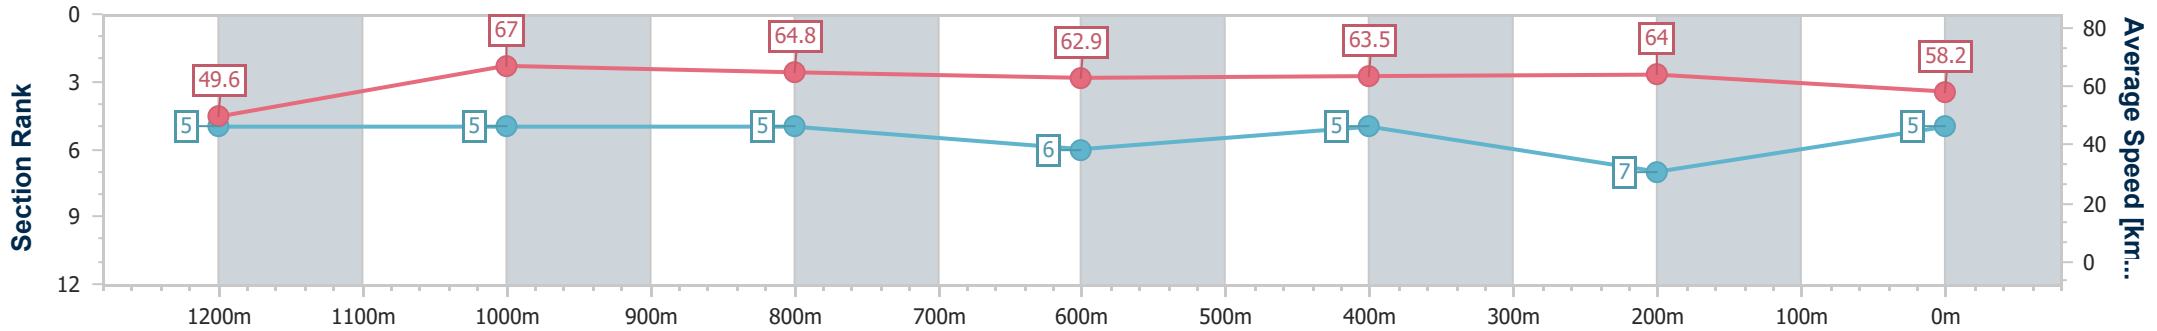

Horse/Jockey Name	Pepper's Ghost
Final Rank	5
Fastest Section Time (Section)	0:10.72 (1200m)
Top Speed [km/h] (Section)	69.2 (Overall)
Race State	Finished

Doomben QLD Professional
Race 8: MEKKAFEST 19 AUGUST BENCHMARK 70 Handicap - 1350m
12 April 2023 - 16:04
Track Rating: Good 4, Weather: Fine, Rail Position: +10.5m Entire Course

BRISBANE
RACING CLUB

Section	Overall	1200m	1000m	800m	600m	400m	200m
Section Times	1:19.39 [5] (0:10.91)	1:08.48 [5] (0:10.72)	0:57.76 [5] (0:11.19)	0:46.57 [5] (0:11.55)	0:35.02 [6] (0:11.39)	0:23.63 [5] (0:11.27)	0:12.36 [7] (0:12.36)
Average Speed [km/h]	49.6	67.0	64.8	62.9	63.5	64.0	58.2
Top Speed [km/h]	69.2	68.3	65.7	63.8	64.9	65.1	61.7
Avg. Dist. to Rail [m]	3.5	1.5	1.9	1.7	0.8	2.2	3.9
Avg. Stride Freq. [Hz]	2.3	2.4	2.3	2.2	2.3	2.3	2.3
Avg. Stride Length [m]	5.8	7.8	7.9	7.8	7.8	7.6	7.2

- [ ] Ranking at each section and finish
- -.-.- No data available at this section
- NA No data available