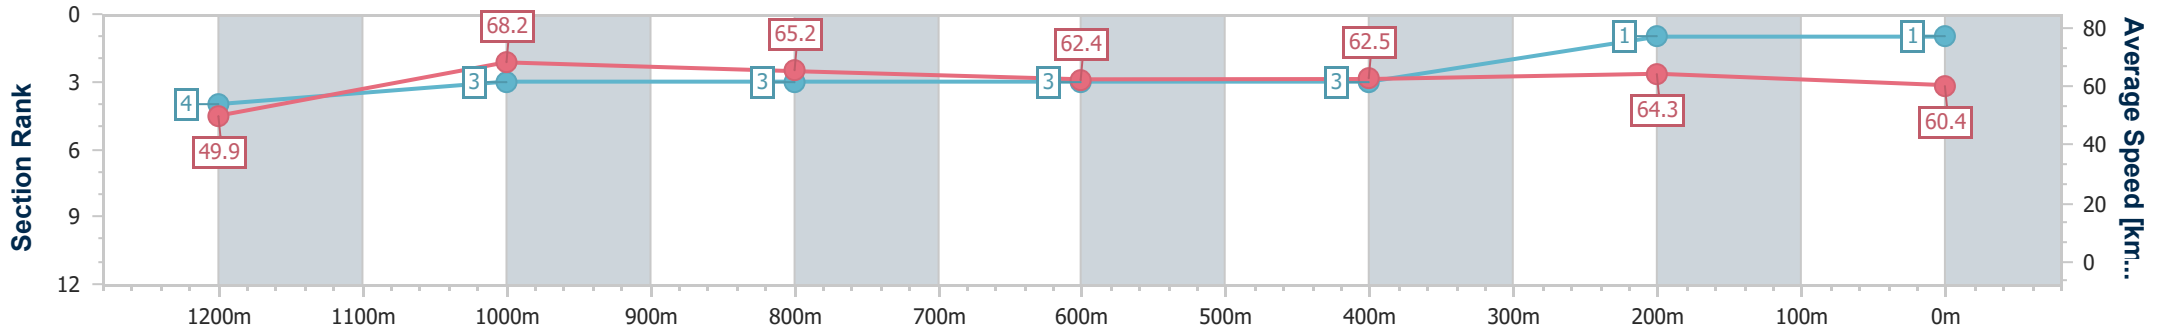

BRISBANE  
RACING CLUB

Section	Overall	1200m	1000m	800m	600m	400m	200m
Section Times	1:18.62 [1] (0:10.85)	1:07.77 [4] (0:10.55)	0:57.22 [3] (0:11.04)	0:46.18 [3] (0:11.56)	0:34.62 [3] (0:11.50)	0:23.12 [3] (0:11.18)	0:11.94 [1] (0:11.94)
Average Speed [km/h]	49.9	68.2	65.2	62.4	62.5	64.3	60.4
Top Speed [km/h]	69.5	69.8	67.2	64.2	64.5	65.6	63.1
Avg. Dist. to Rail [m]	1.8	0.4	0.5	0.5	0.5	1.0	0.7
Avg. Stride Freq. [Hz]	2.3	2.3	2.2	2.2	2.2	2.2	2.2
Avg. Stride Length [m]	6.1	8.2	8.1	7.9	7.9	7.9	7.5