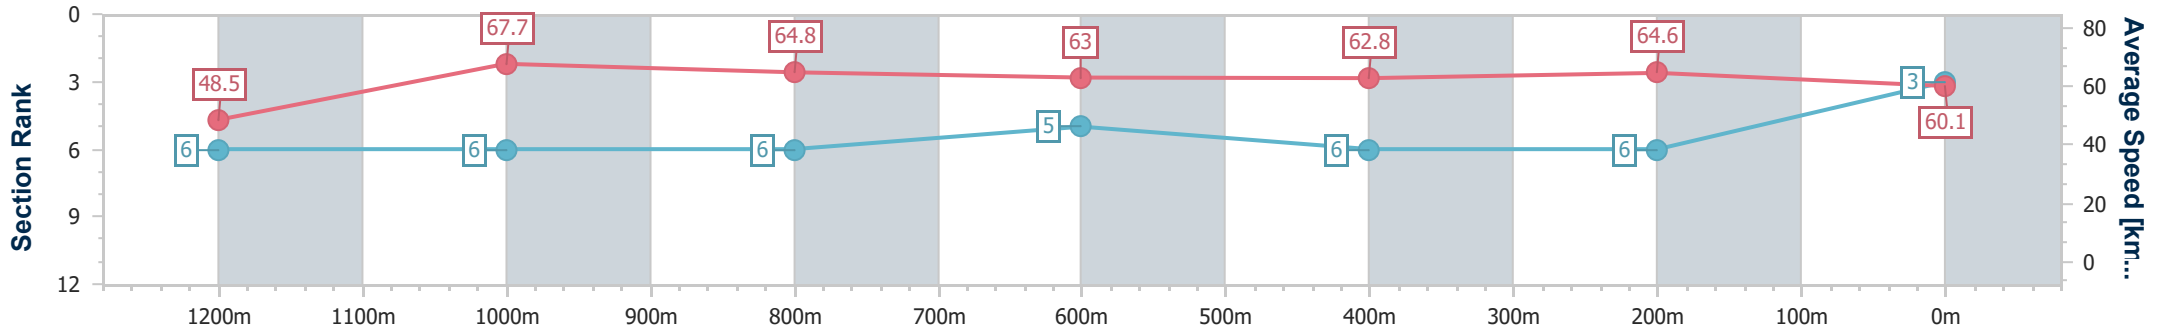

Horse/Jockey Name	Starzam
Final Rank	3
Fastest Section Time (Section)	0:10.64 (1200m)
Top Speed [km/h] (Section)	69.7 (1200m)
Race State	Finished

Doomben QLD Professional
Race 8: MEKKAFEST 19 AUGUST BENCHMARK 70 Handicap - 1350m
12 April 2023 - 16:04
Track Rating: Good 4, Weather: Fine, Rail Position: +10.5m Entire Course

BRISBANE
RACING CLUB

Section	Overall	1200m	1000m	800m	600m	400m	200m
Section Times	1:18.96 [3] (0:11.12)	1:07.84 [6] (0:10.64)	0:57.20 [6] (0:11.10)	0:46.10 [6] (0:11.44)	0:34.66 [5] (0:11.51)	0:23.15 [6] (0:11.17)	0:11.98 [6] (0:11.98)
Average Speed [km/h]	48.5	67.7	64.8	63.0	62.8	64.6	60.1
Top Speed [km/h]	69.1	69.7	65.7	64.4	63.8	65.8	63.4
Avg. Dist. to Rail [m]	0.8	1.0	0.5	0.4	0.7	0.5	1.3
Avg. Stride Freq. [Hz]	2.3	2.5	2.4	2.4	2.4	2.5	2.4
Avg. Stride Length [m]	5.9	7.6	7.5	7.5	7.4	7.3	7.0

- [ ] Ranking at each section and finish
- -.-.- No data available at this section
- NA No data available