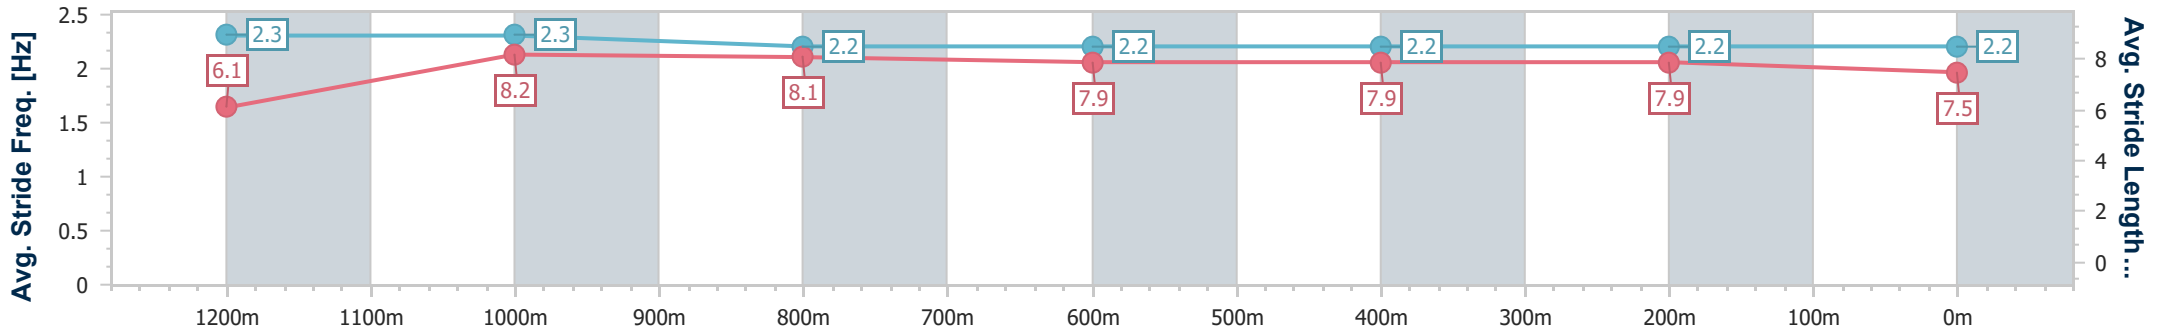

BRISBANE  
RACING CLUB

Section	Overall	1200m	1000m	800m	600m	400m	200m
Section Times	1:18.62 [1] (0:10.85)	1:07.77 [4] (0:10.55)	0:57.22 [3] (0:11.04)	0:46.18 [3] (0:11.56)	0:34.62 [3] (0:11.50)	0:23.12 [3] (0:11.18)	0:11.94 [1] (0:11.94)
Average Speed [km/h]	49.9	68.2	65.2	62.4	62.5	64.3	60.4
Top Speed [km/h]	69.5	69.8	67.2	64.2	64.5	65.6	63.1
Avg. Dist. to Rail [m]	1.8	0.4	0.5	0.5	0.5	1.0	0.7
Avg. Stride Freq. [Hz]	2.3	2.3	2.2	2.2	2.2	2.2	2.2
Avg. Stride Length [m]	6.1	8.2	8.1	7.9	7.9	7.9	7.5