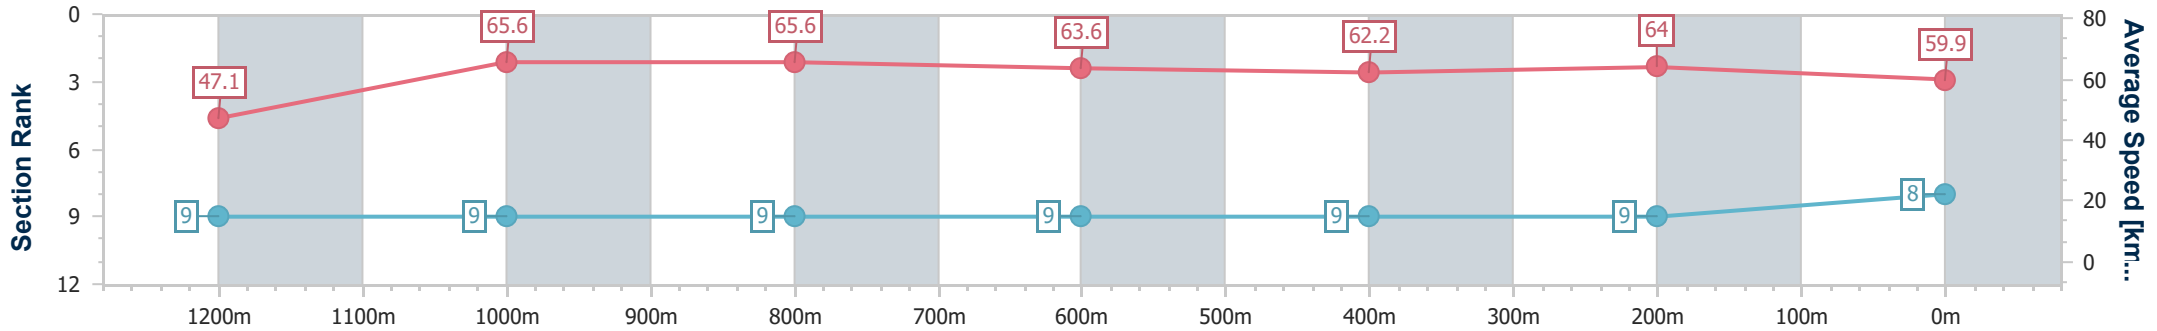

Horse/Jockey Name	Three Stripes
Final Rank	8
Fastest Section Time (Section)	0:10.96 (1000m)
Top Speed [km/h] (Section)	67.1 (1200m)
Race State	Finished

Doomben QLD Professional
Race 8: MEKKAFEST 19 AUGUST BENCHMARK 70 Handicap - 1350m
12 April 2023 - 16:04
Track Rating: Good 4, Weather: Fine, Rail Position: +10.5m Entire Course

BRISBANE
RACING CLUB

Section	Overall	1200m	1000m	800m	600m	400m	200m
Section Times	1:19.64 [8] (0:11.49)	1:08.15 [9] (0:10.98)	0:57.17 [9] (0:10.96)	0:46.21 [9] (0:11.34)	0:34.87 [9] (0:11.61)	0:23.26 [9] (0:11.23)	0:12.03 [9] (0:12.03)
Average Speed [km/h]	47.1	65.6	65.6	63.6	62.2	64.0	59.9
Top Speed [km/h]	64.0	67.1	66.3	66.2	63.8	65.4	63.0
Avg. Dist. to Rail [m]	4.1	0.1	0.3	0.4	0.5	0.5	0.8
Avg. Stride Freq. [Hz]	2.3	2.4	2.4	2.3	2.3	2.4	2.4
Avg. Stride Length [m]	5.8	7.5	7.6	7.5	7.4	7.4	7.1

- [ ] Ranking at each section and finish
- -.-.- No data available at this section
- NA No data available