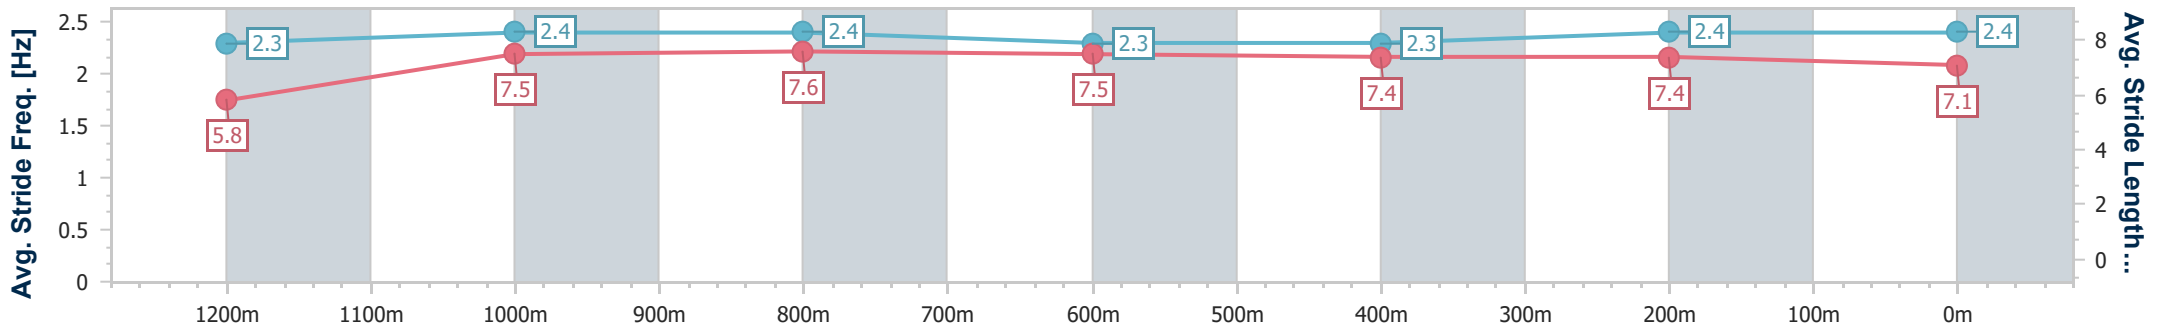

Horse/Jockey Name	Three Stripes
Final Rank	8
Fastest Section Time (Section)	0:10.96 (1000m)
Top Speed [km/h] (Section)	67.1 (1200m)
Race State	Finished

Doomben QLD Professional
Race 8: MEKKAFEST 19 AUGUST BENCHMARK 70 Handicap - 1350m
12 April 2023 - 16:04
Track Rating: Good 4, Weather: Fine, Rail Position: +10.5m Entire Course

BRISBANE
RACING CLUB

Section	Overall	1200m	1000m	800m	600m	400m	200m
Section Times	1:19.64 [8] (0:11.49)	1:08.15 [9] (0:10.98)	0:57.17 [9] (0:10.96)	0:46.21 [9] (0:11.34)	0:34.87 [9] (0:11.61)	0:23.26 [9] (0:11.23)	0:12.03 [9] (0:12.03)
Average Speed [km/h]	47.1	65.6	65.6	63.6	62.2	64.0	59.9
Top Speed [km/h]	64.0	67.1	66.3	66.2	63.8	65.4	63.0
Avg. Dist. to Rail [m]	4.1	0.1	0.3	0.4	0.5	0.5	0.8
Avg. Stride Freq. [Hz]	2.3	2.4	2.4	2.3	2.3	2.4	2.4
Avg. Stride Length [m]	5.8	7.5	7.6	7.5	7.4	7.4	7.1

- [ ] Ranking at each section and finish
- -.-.- No data available at this section
- NA No data available