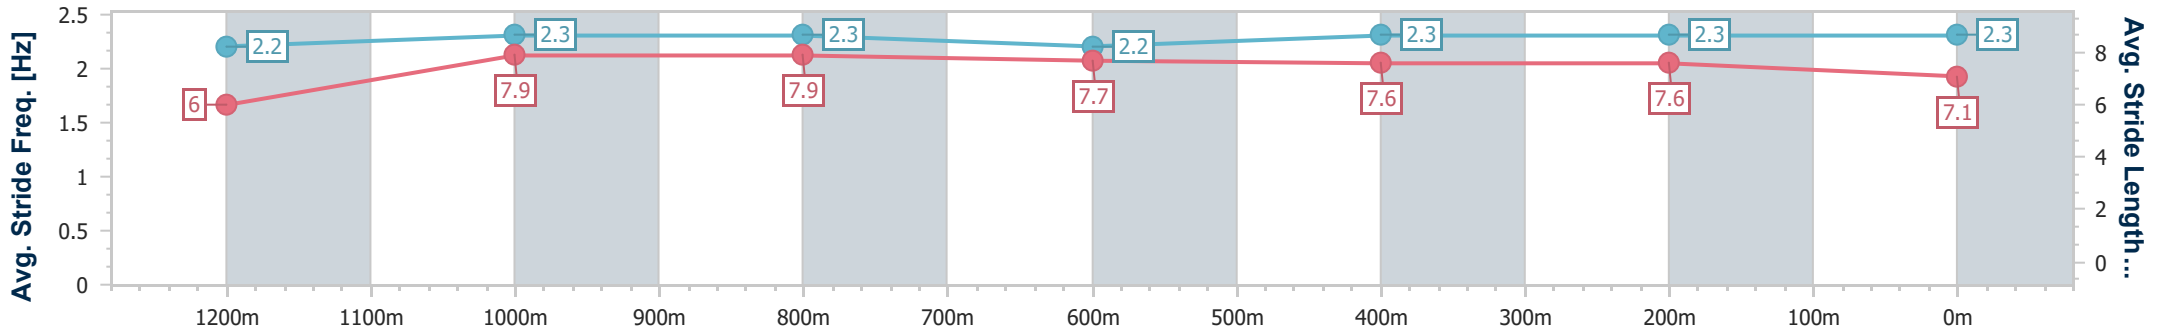

Horse/Jockey Name	Tanker
Final Rank	7
Fastest Section Time (Section)	0:10.74 (1200m)
Top Speed [km/h] (Section)	67.7 (1200m)
Race State	Finished

Doomben QLD Professional
Race 8: MEKKAFEST 19 AUGUST BENCHMARK 70 Handicap - 1350m
12 April 2023 - 16:04
Track Rating: Good 4, Weather: Fine, Rail Position: +10.5m Entire Course

BRISBANE
RACING CLUB

Section	Overall	1200m	1000m	800m	600m	400m	200m
Section Times	1:19.62 [7] (0:11.19)	1:08.43 [7] (0:10.74)	0:57.69 [7] (0:11.22)	0:46.47 [7] (0:11.45)	0:35.02 [8] (0:11.50)	0:23.52 [8] (0:11.26)	0:12.26 [8] (0:12.26)
Average Speed [km/h]	48.3	67.0	64.6	63.1	62.9	64.0	58.8
Top Speed [km/h]	65.3	67.7	67.0	63.9	64.2	64.7	62.4
Avg. Dist. to Rail [m]	6.0	1.3	1.5	1.1	0.7	2.7	5.8
Avg. Stride Freq. [Hz]	2.2	2.3	2.3	2.2	2.3	2.3	2.3
Avg. Stride Length [m]	6.0	7.9	7.9	7.7	7.6	7.6	7.1

- [ ] Ranking at each section and finish
- -.-.- No data available at this section
- NA No data available