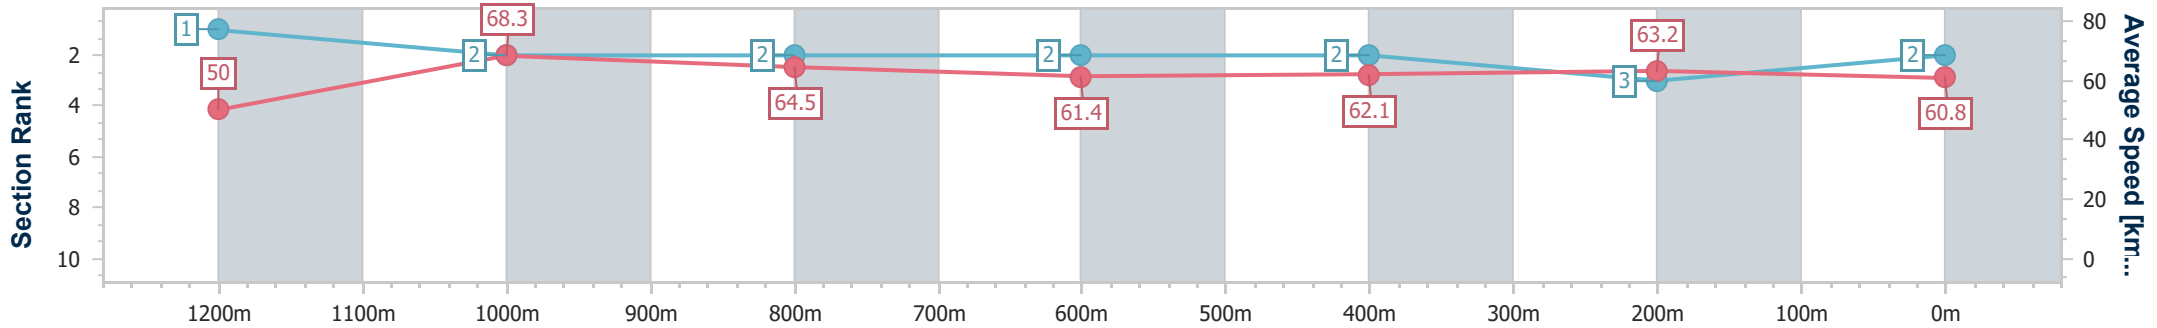

Horse/Jockey Name	Bullion Boy
Final Rank	2
Fastest Section Time (Section)	0:10.55 (1200m)
Top Speed [km/h] (Section)	69.6 (1200m)
Race State	Finished

Doomben QLD Professional
Race 7: THE STAR STRADBROKE SEASON BENCHMARK 70
Handicap - 1350m
12 April 2023 - 15:30
Track Rating: Good 4, Weather: Fine, Rail Position: +10.5m Entire Course

BRISBANE
RACING CLUB

Section	Overall	1200m	1000m	800m	600m	400m	200m
Section Times	1:18.87 [2] (0:10.81)	1:08.06 [1] (0:10.55)	0:57.51 [2] (0:11.07)	0:46.44 [2] (0:11.64)	0:34.80 [2] (0:11.57)	0:23.23 [2] (0:11.40)	0:11.83 [3] (0:11.83)
Average Speed [km/h]	50.0	68.3	64.5	61.4	62.1	63.2	60.8
Top Speed [km/h]	67.6	69.6	67.2	62.2	63.4	64.4	62.9
Avg. Dist. to Rail [m]	3.9	1.4	2.2	1.6	0.4	0.4	0.3
Avg. Stride Freq. [Hz]	2.2	2.4	2.3	2.2	2.2	2.3	2.4
Avg. Stride Length [m]	6.1	8.0	7.8	7.6	7.9	7.5	7.2

- [ ] Ranking at each section and finish
- -.-.- No data available at this section
- NA No data available