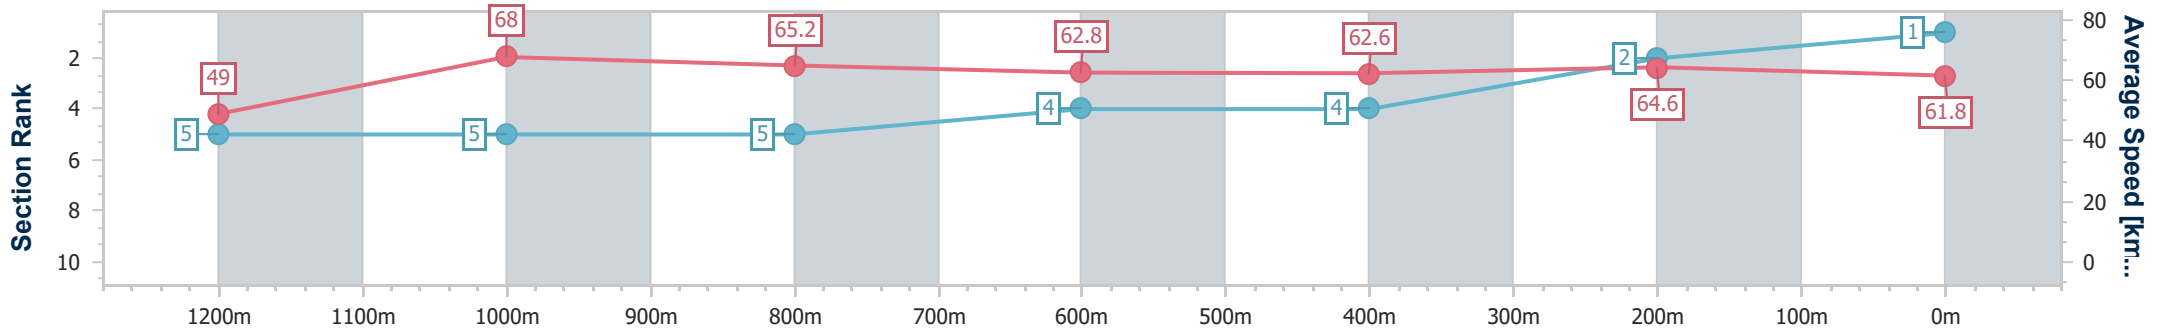

BRISBANE
RACING CLUB

Section	Overall	1200m	1000m	800m	600m	400m	200m
Section Times	1:18.64 [1] (0:11.02)	1:07.62 [5] (0:10.60)	0:57.02 [5] (0:11.05)	0:45.97 [5] (0:11.52)	0:34.45 [4] (0:11.58)	0:22.87 [4] (0:11.19)	0:11.68 [2] (0:11.68)
Average Speed [km/h]	49.0	68.0	65.2	62.8	62.6	64.6	61.8
Top Speed [km/h]	66.8	68.7	67.7	63.8	64.2	65.7	64.2
Avg. Dist. to Rail [m]	3.2	0.5	0.3	1.1	1.7	1.7	1.0
Avg. Stride Freq. [Hz]	2.2	2.4	2.3	2.3	2.3	2.3	2.3
Avg. Stride Length [m]	6.0	8.0	7.9	7.7	7.5	7.7	7.4