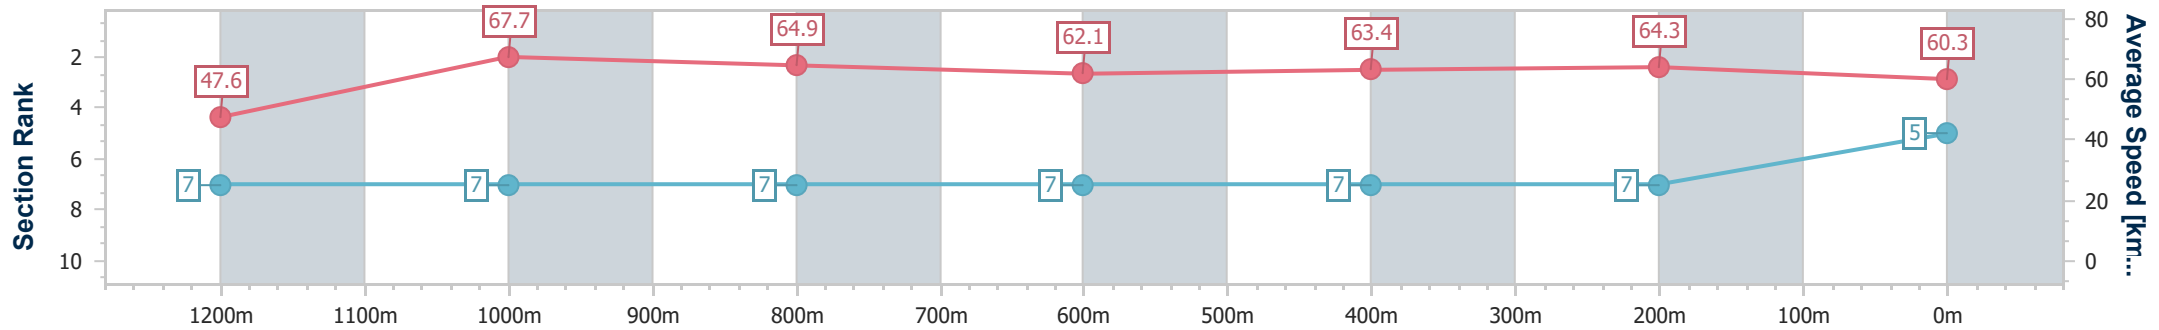

Horse/Jockey Name	Third Time Round
Final Rank	5
Fastest Section Time (Section)	0:10.64 (1200m)
Top Speed [km/h] (Section)	68.5 (1200m)
Race State	Finished

Doomben QLD Professional
Race 7: THE STAR STRADBROKE SEASON BENCHMARK 70
Handicap - 1350m
12 April 2023 - 15:30
Track Rating: Good 4, Weather: Fine, Rail Position: +10.5m Entire Course

BRISBANE
RACING CLUB

Section	Overall	1200m	1000m	800m	600m	400m	200m
Section Times	1:19.24 [5] (0:11.33)	1:07.91 [7] (0:10.64)	0:57.27 [7] (0:11.10)	0:46.17 [7] (0:11.51)	0:34.66 [7] (0:11.43)	0:23.23 [7] (0:11.26)	0:11.97 [7] (0:11.97)
Average Speed [km/h]	47.6	67.7	64.9	62.1	63.4	64.3	60.3
Top Speed [km/h]	66.9	68.5	67.8	64.3	65.3	65.1	64.5
Avg. Dist. to Rail [m]	2.0	0.2	0.4	1.0	1.2	4.0	5.9
Avg. Stride Freq. [Hz]	2.1	2.4	2.3	2.3	2.3	2.3	2.4
Avg. Stride Length [m]	6.3	7.8	7.6	7.6	7.5	7.6	7.0

- [ ] Ranking at each section and finish
- -.-.- No data available at this section
- NA No data available