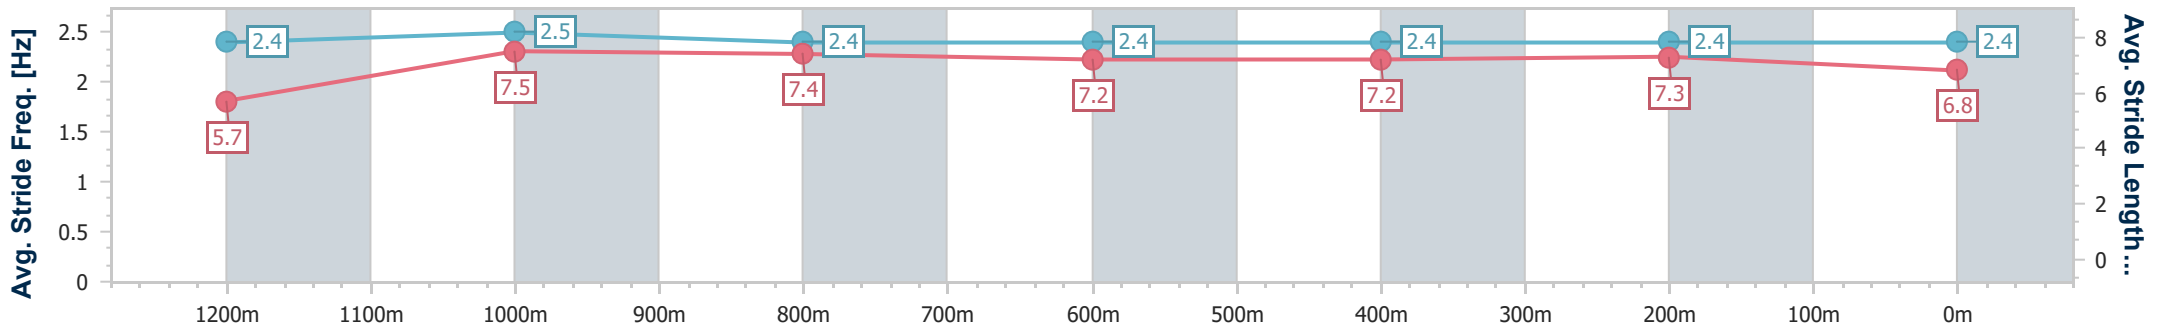

Horse/Jockey Name	Harlequin Field
Final Rank	6
Fastest Section Time (Section)	0:10.68 (1200m)
Top Speed [km/h] (Section)	68.6 (1200m)
Race State	Finished

Doomben QLD Professional
Race 7: THE STAR STRADBROKE SEASON BENCHMARK 70
Handicap - 1350m
12 April 2023 - 15:30
Track Rating: Good 4, Weather: Fine, Rail Position: +10.5m Entire Course

BRISBANE
RACING CLUB

Section	Overall	1200m	1000m	800m	600m	400m	200m
Section Times	1:19.36 [6] (0:10.80)	1:08.56 [2] (0:10.68)	0:57.88 [4] (0:11.18)	0:46.70 [4] (0:11.70)	0:35.00 [5] (0:11.45)	0:23.55 [5] (0:11.36)	0:12.19 [5] (0:12.19)
Average Speed [km/h]	50.1	67.4	64.3	61.4	62.6	63.4	59.1
Top Speed [km/h]	68.5	68.6	66.7	63.1	64.0	64.2	62.5
Avg. Dist. to Rail [m]	1.4	0.1	0.3	0.6	0.5	0.9	1.3
Avg. Stride Freq. [Hz]	2.4	2.5	2.4	2.4	2.4	2.4	2.4
Avg. Stride Length [m]	5.7	7.5	7.4	7.2	7.2	7.3	6.8

- [ ] Ranking at each section and finish
- -.-.- No data available at this section
- NA No data available