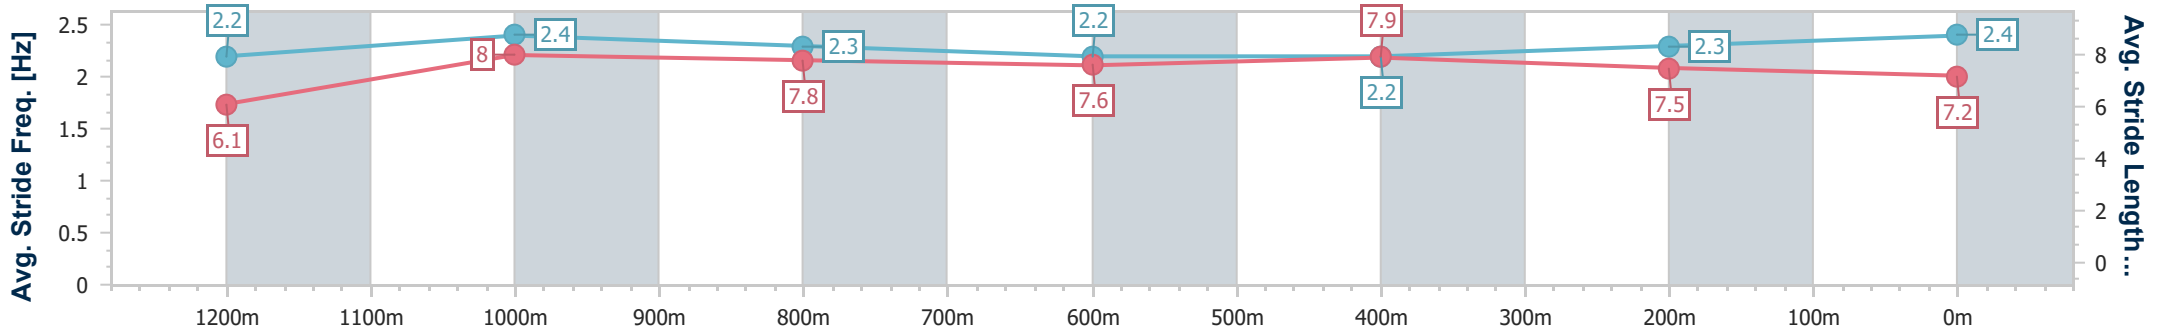

Horse/Jockey Name	Bullion Boy
Final Rank	2
Fastest Section Time (Section)	0:10.55 (1200m)
Top Speed [km/h] (Section)	69.6 (1200m)
Race State	Finished

Doomben QLD Professional
Race 7: THE STAR STRADBROKE SEASON BENCHMARK 70
Handicap - 1350m
12 April 2023 - 15:30
Track Rating: Good 4, Weather: Fine, Rail Position: +10.5m Entire Course

BRISBANE
RACING CLUB

Section	Overall	1200m	1000m	800m	600m	400m	200m
Section Times	1:18.87 [2] (0:10.81)	1:08.06 [1] (0:10.55)	0:57.51 [2] (0:11.07)	0:46.44 [2] (0:11.64)	0:34.80 [2] (0:11.57)	0:23.23 [2] (0:11.40)	0:11.83 [3] (0:11.83)
Average Speed [km/h]	50.0	68.3	64.5	61.4	62.1	63.2	60.8
Top Speed [km/h]	67.6	69.6	67.2	62.2	63.4	64.4	62.9
Avg. Dist. to Rail [m]	3.9	1.4	2.2	1.6	0.4	0.4	0.3
Avg. Stride Freq. [Hz]	2.2	2.4	2.3	2.2	2.2	2.3	2.4
Avg. Stride Length [m]	6.1	8.0	7.8	7.6	7.9	7.5	7.2

- [ ] Ranking at each section and finish
- -.-.- No data available at this section
- NA No data available