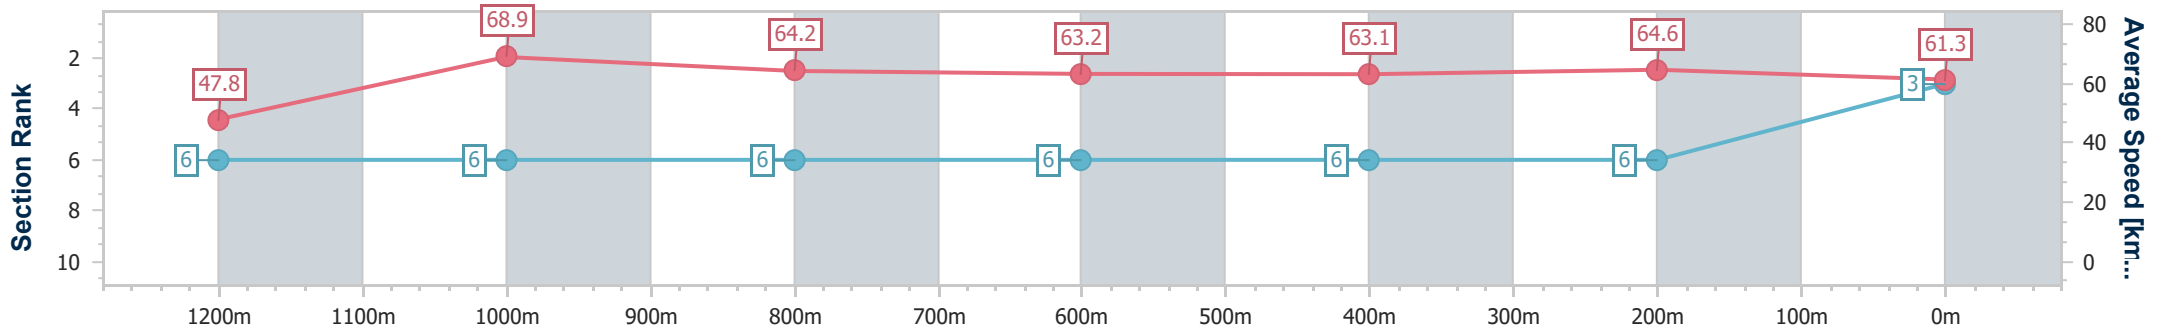

Horse/Jockey Name	Regal Edition
Final Rank	3
Fastest Section Time (Section)	0:10.45 (1200m)
Top Speed [km/h] (Section)	69.5 (1200m)
Race State	Finished

Doomben QLD Professional
Race 7: THE STAR STRADBROKE SEASON BENCHMARK 70
Handicap - 1350m
12 April 2023 - 15:30
Track Rating: Good 4, Weather: Fine, Rail Position: +10.5m Entire Course

BRISBANE
RACING CLUB

Section	Overall	1200m	1000m	800m	600m	400m	200m						
Section Times	1:18.89 [3] (0:11.32)	1:07.57 [6] (0:10.45)	0:57.12 [6] (0:11.26)	0:45.86 [6] (0:11.47)	0:34.39 [6] (0:11.48)	0:22.91 [6] (0:11.17)	0:11.74 [6] (0:11.74)						
Average Speed [km/h]	47.8	68.9	64.2	63.2	63.1	64.6	61.3						
Top Speed [km/h]	68.0	69.5	68.2	64.2	64.2	66.2	64.3						
Avg. Dist. to Rail [m]	4.0	1.1	1.9	0.9	1.2	2.4	3.2						
Avg. Stride Freq. [Hz]	2.2	2.3	2.3	2.3	2.3	2.4	2.4						
Avg. Stride Length [m]	6.0	8.1	7.8	7.7	7.7	7.5	7.2						

- [ ] Ranking at each section and finish
- -.-.- No data available at this section
- NA No data available