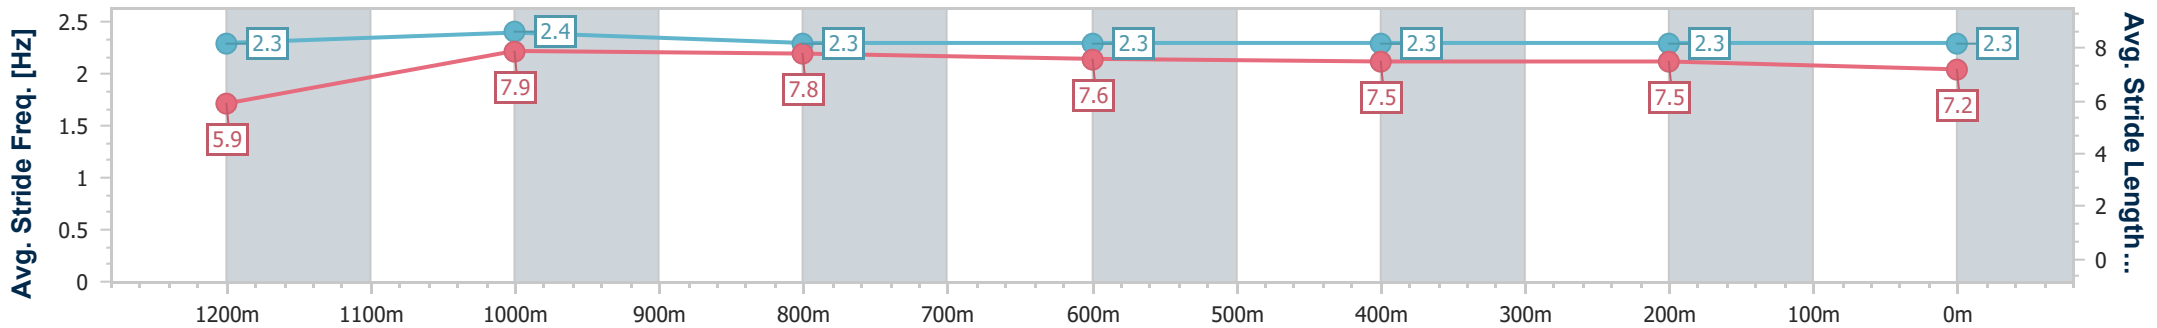

Horse/Jockey Name	Billy's Bro
Final Rank	4
Fastest Section Time (Section)	0:10.42 (1200m)
Top Speed [km/h] (Section)	70.2 (1200m)
Race State	Finished

Doomben QLD Professional
Race 7: THE STAR STRADBROKE SEASON BENCHMARK 70
Handicap - 1350m
12 April 2023 - 15:30
Track Rating: Good 4, Weather: Fine, Rail Position: +10.5m Entire Course

BRISBANE
RACING CLUB

Section	Overall	1200m	1000m	800m	600m	400m	200m
Section Times	1:18.91 [4] (0:10.82)	1:08.09 [3] (0:10.42)	0:57.67 [1] (0:11.14)	0:46.53 [1] (0:11.59)	0:34.94 [1] (0:11.44)	0:23.50 [1] (0:11.46)	0:12.04 [1] (0:12.04)
Average Speed [km/h]	49.9	69.2	64.9	62.0	62.1	62.6	59.8
Top Speed [km/h]	68.8	70.2	67.7	63.0	62.8	63.2	62.2
Avg. Dist. to Rail [m]	8.0	4.0	1.8	0.7	1.9	1.2	1.1
Avg. Stride Freq. [Hz]	2.3	2.4	2.3	2.3	2.3	2.3	2.3
Avg. Stride Length [m]	5.9	7.9	7.8	7.6	7.5	7.5	7.2

- [ ] Ranking at each section and finish
- -.-.- No data available at this section
- NA No data available