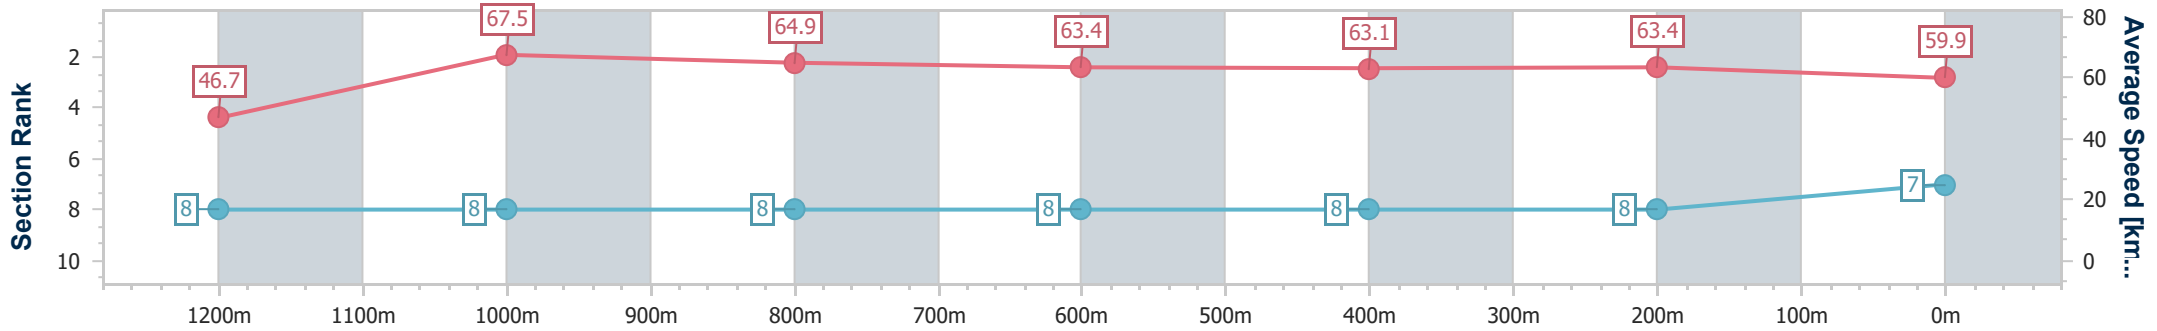

Horse/Jockey Name	Chernak
Final Rank	7
Fastest Section Time (Section)	0:10.65 (1200m)
Top Speed [km/h] (Section)	68.2 (1000m)
Race State	Finished

Doomben QLD Professional
Race 7: THE STAR STRADBROKE SEASON BENCHMARK 70
Handicap - 1350m
12 April 2023 - 15:30
Track Rating: Good 4, Weather: Fine, Rail Position: +10.5m Entire Course

BRISBANE
RACING CLUB

Section	Overall	1200m	1000m	800m	600m	400m	200m
Section Times	1:19.62 [7] (0:11.60)	1:08.02 [8] (0:10.65)	0:57.37 [8] (0:11.11)	0:46.26 [8] (0:11.35)	0:34.91 [8] (0:11.48)	0:23.43 [8] (0:11.40)	0:12.03 [8] (0:12.03)
Average Speed [km/h]	46.7	67.5	64.9	63.4	63.1	63.4	59.9
Top Speed [km/h]	66.6	68.1	68.2	64.8	64.9	65.0	61.8
Avg. Dist. to Rail [m]	3.6	0.2	0.6	0.5	1.3	3.6	4.3
Avg. Stride Freq. [Hz]	2.1	2.3	2.2	2.2	2.2	2.3	2.3
Avg. Stride Length [m]	6.1	8.1	8.0	8.0	7.8	7.6	7.3

- [ ] Ranking at each section and finish
- -.-.- No data available at this section
- NA No data available