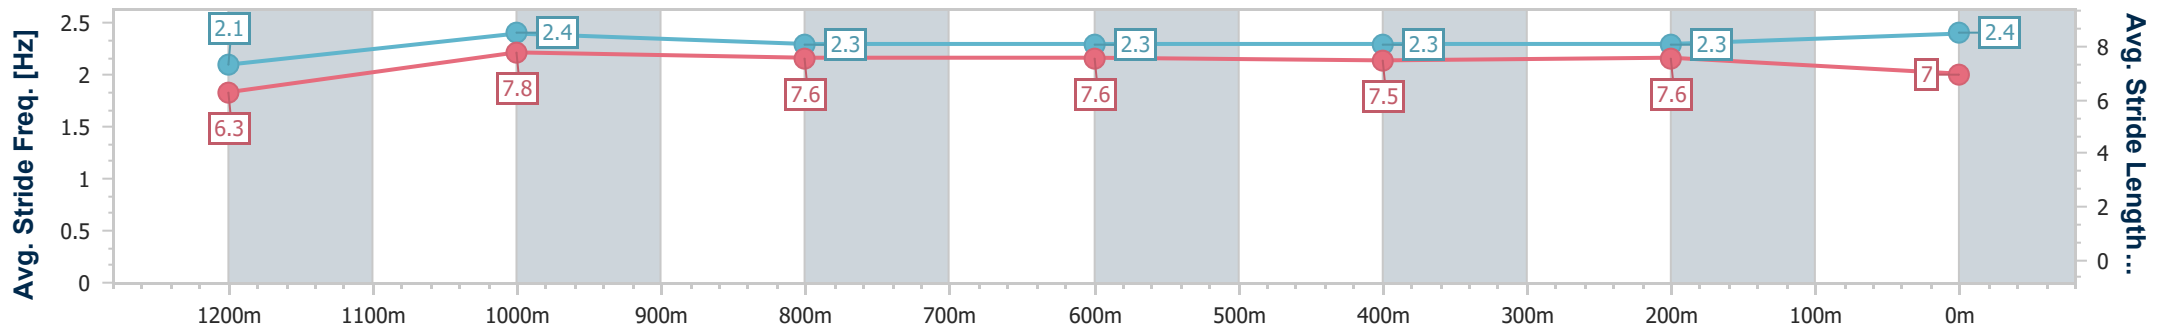

Horse/Jockey Name	Third Time Round
Final Rank	5
Fastest Section Time (Section)	0:10.64 (1200m)
Top Speed [km/h] (Section)	68.5 (1200m)
Race State	Finished

Doomben QLD Professional
Race 7: THE STAR STRADBROKE SEASON BENCHMARK 70
Handicap - 1350m
12 April 2023 - 15:30
Track Rating: Good 4, Weather: Fine, Rail Position: +10.5m Entire Course

BRISBANE
RACING CLUB

Section	Overall	1200m	1000m	800m	600m	400m	200m
Section Times	1:19.24 [5] (0:11.33)	1:07.91 [7] (0:10.64)	0:57.27 [7] (0:11.10)	0:46.17 [7] (0:11.51)	0:34.66 [7] (0:11.43)	0:23.23 [7] (0:11.26)	0:11.97 [7] (0:11.97)
Average Speed [km/h]	47.6	67.7	64.9	62.1	63.4	64.3	60.3
Top Speed [km/h]	66.9	68.5	67.8	64.3	65.3	65.1	64.5
Avg. Dist. to Rail [m]	2.0	0.2	0.4	1.0	1.2	4.0	5.9
Avg. Stride Freq. [Hz]	2.1	2.4	2.3	2.3	2.3	2.3	2.4
Avg. Stride Length [m]	6.3	7.8	7.6	7.6	7.5	7.6	7.0

- [ ] Ranking at each section and finish
- -.-.- No data available at this section
- NA No data available