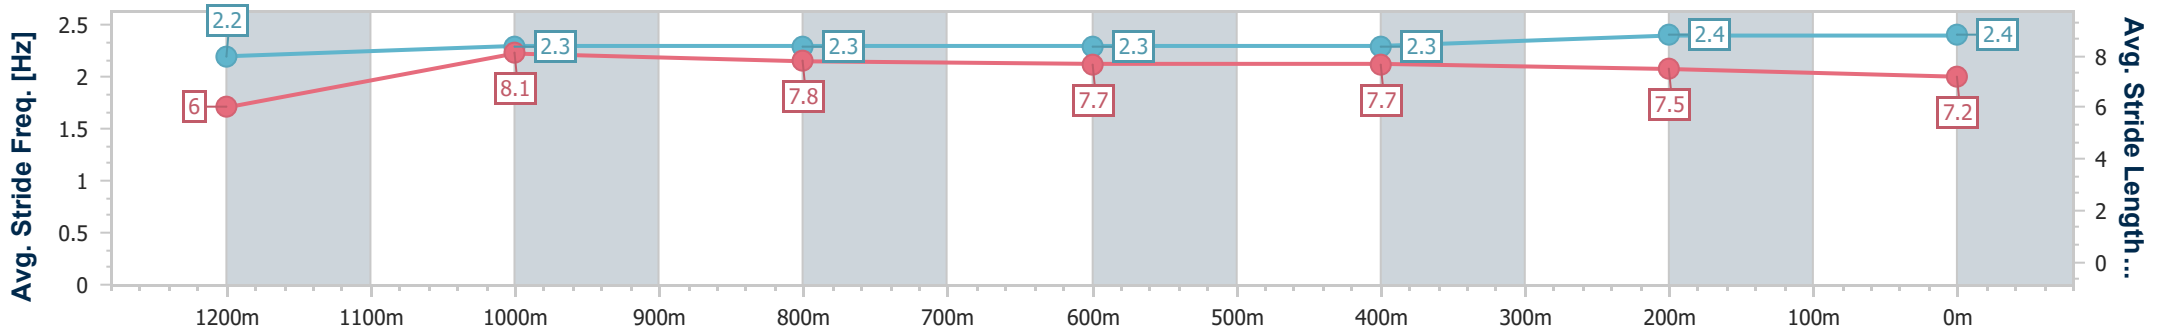

Horse/Jockey Name	Regal Edition
Final Rank	3
Fastest Section Time (Section)	0:10.45 (1200m)
Top Speed [km/h] (Section)	69.5 (1200m)
Race State	Finished

Doomben QLD Professional
Race 7: THE STAR STRADBROKE SEASON BENCHMARK 70
Handicap - 1350m
12 April 2023 - 15:30
Track Rating: Good 4, Weather: Fine, Rail Position: +10.5m Entire Course

BRISBANE
RACING CLUB

Section	Overall	1200m	1000m	800m	600m	400m	200m						
Section Times	1:18.89 [3] (0:11.32)	1:07.57 [6] (0:10.45)	0:57.12 [6] (0:11.26)	0:45.86 [6] (0:11.47)	0:34.39 [6] (0:11.48)	0:22.91 [6] (0:11.17)	0:11.74 [6] (0:11.74)						
Average Speed [km/h]	47.8	68.9	64.2	63.2	63.1	64.6	61.3						
Top Speed [km/h]	68.0	69.5	68.2	64.2	64.2	66.2	64.3						
Avg. Dist. to Rail [m]	4.0	1.1	1.9	0.9	1.2	2.4	3.2						
Avg. Stride Freq. [Hz]	2.2	2.3	2.3	2.3	2.3	2.4	2.4						
Avg. Stride Length [m]	6.0	8.1	7.8	7.7	7.7	7.5	7.2						

- [ ] Ranking at each section and finish
- -.-.- No data available at this section
- NA No data available