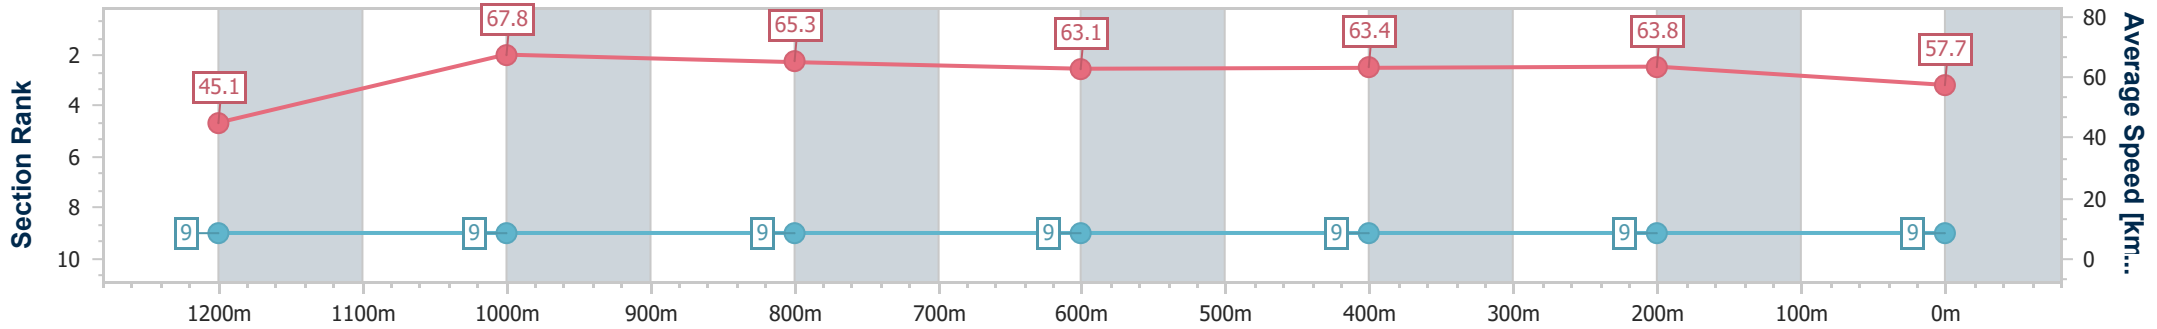

Horse/Jockey Name	Hallowed Girl
Final Rank	9
Fastest Section Time (Section)	0:10.63 (1200m)
Top Speed [km/h] (Section)	69.1 (1200m)
Race State	Finished

Doomben QLD Professional
Race 7: THE STAR STRADBROKE SEASON BENCHMARK 70
Handicap - 1350m
12 April 2023 - 15:30
Track Rating: Good 4, Weather: Fine, Rail Position: +10.5m Entire Course

BRISBANE
RACING CLUB

Section	Overall	1200m	1000m	800m	600m	400m	200m
Section Times	1:20.23 [9] (0:11.98)	1:08.25 [9] (0:10.63)	0:57.62 [9] (0:11.03)	0:46.59 [9] (0:11.42)	0:35.17 [9] (0:11.34)	0:23.83 [9] (0:11.35)	0:12.48 [9] (0:12.48)
Average Speed [km/h]	45.1	67.8	65.3	63.1	63.4	63.8	57.7
Top Speed [km/h]	65.6	69.1	68.9	64.0	64.3	64.8	61.3
Avg. Dist. to Rail [m]	2.2	0.3	0.7	0.1	0.2	4.1	5.9
Avg. Stride Freq. [Hz]	2.2	2.5	2.5	2.4	2.4	2.5	2.4
Avg. Stride Length [m]	5.7	7.4	7.2	7.2	7.2	7.0	6.6

- [ ] Ranking at each section and finish
- -.-.- No data available at this section
- NA No data available