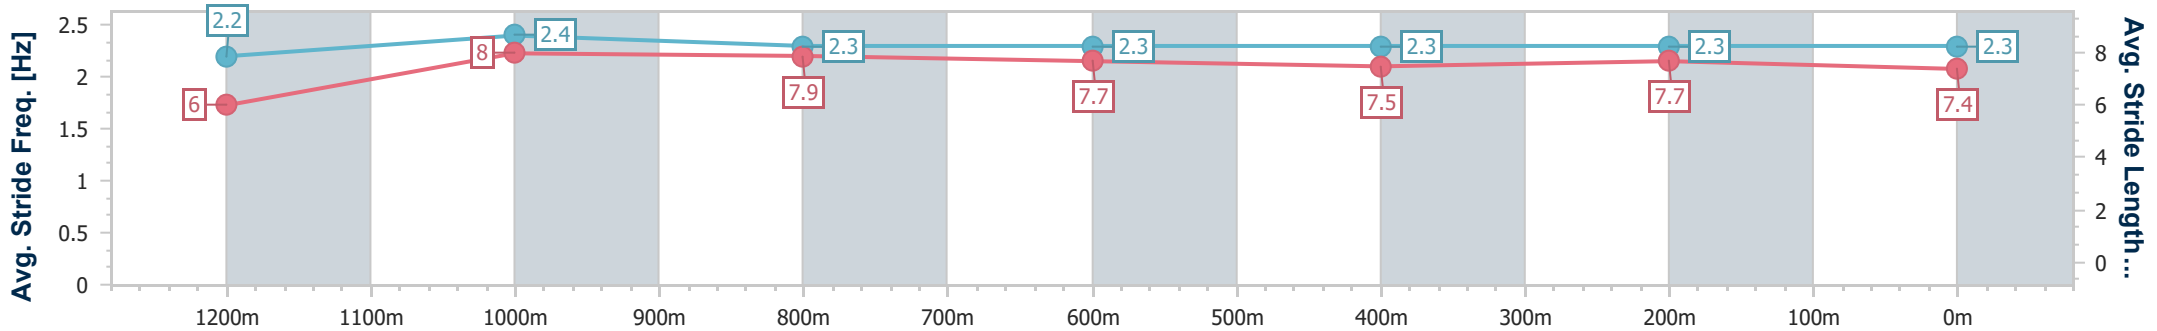

Scratched: Maya Bay (#2)

Horse/Jockey Name	Hype
Final Rank	1
Fastest Section Time (Section)	0:10.60 (1200m)
Top Speed [km/h] (Section)	68.7 (1200m)
Race State	Finished

Doomben QLD Professional
Race 7: THE STAR STRADBROKE SEASON BENCHMARK 70
 Handicap - 1350m
 12 April 2023 - 15:30
 Track Rating: Good 4, Weather: Fine, Rail Position: +10.5m Entire Course

BRISBANE
RACING CLUB

Section	Overall	1200m	1000m	800m	600m	400m	200m
Section Times	1:18.64 [1] (0:11.02)	1:07.62 [5] (0:10.60)	0:57.02 [5] (0:11.05)	0:45.97 [5] (0:11.52)	0:34.45 [4] (0:11.58)	0:22.87 [4] (0:11.19)	0:11.68 [2] (0:11.68)
Average Speed [km/h]	49.0	68.0	65.2	62.8	62.6	64.6	61.8
Top Speed [km/h]	66.8	68.7	67.7	63.8	64.2	65.7	64.2
Avg. Dist. to Rail [m]	3.2	0.5	0.3	1.1	1.7	1.7	1.0
Avg. Stride Freq. [Hz]	2.2	2.4	2.3	2.3	2.3	2.3	2.3
Avg. Stride Length [m]	6.0	8.0	7.9	7.7	7.5	7.7	7.4