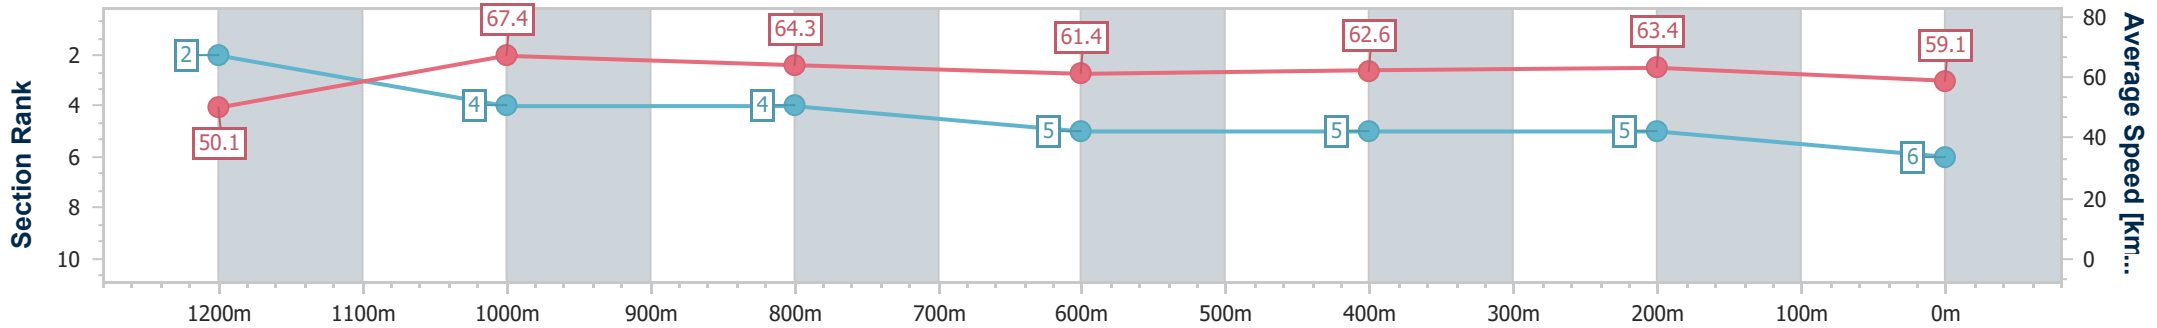

Horse/Jockey Name	Harlequin Field
Final Rank	6
Fastest Section Time (Section)	0:10.68 (1200m)
Top Speed [km/h] (Section)	68.6 (1200m)
Race State	Finished

Doomben QLD Professional
Race 7: THE STAR STRADBROKE SEASON BENCHMARK 70
Handicap - 1350m
12 April 2023 - 15:30
Track Rating: Good 4, Weather: Fine, Rail Position: +10.5m Entire Course

BRISBANE
RACING CLUB

Section	Overall	1200m	1000m	800m	600m	400m	200m
Section Times	1:19.36 [6] (0:10.80)	1:08.56 [2] (0:10.68)	0:57.88 [4] (0:11.18)	0:46.70 [4] (0:11.70)	0:35.00 [5] (0:11.45)	0:23.55 [5] (0:11.36)	0:12.19 [5] (0:12.19)
Average Speed [km/h]	50.1	67.4	64.3	61.4	62.6	63.4	59.1
Top Speed [km/h]	68.5	68.6	66.7	63.1	64.0	64.2	62.5
Avg. Dist. to Rail [m]	1.4	0.1	0.3	0.6	0.5	0.9	1.3
Avg. Stride Freq. [Hz]	2.4	2.5	2.4	2.4	2.4	2.4	2.4
Avg. Stride Length [m]	5.7	7.5	7.4	7.2	7.2	7.3	6.8

- [ ] Ranking at each section and finish
- -.-.- No data available at this section
- NA No data available