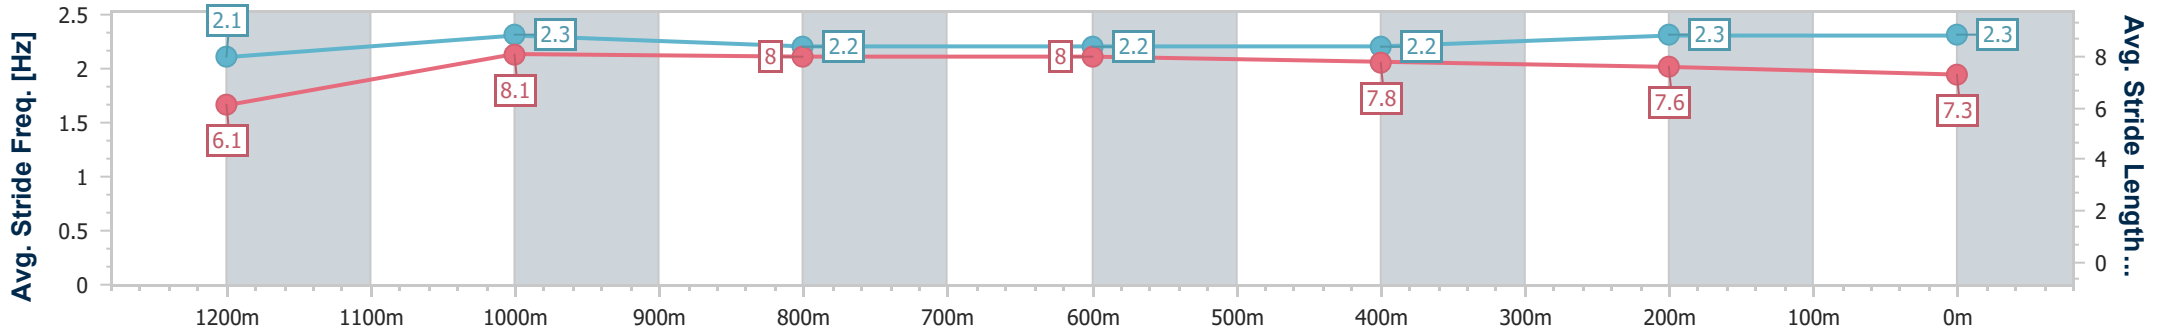

Horse/Jockey Name	Chernak
Final Rank	7
Fastest Section Time (Section)	0:10.65 (1200m)
Top Speed [km/h] (Section)	68.2 (1000m)
Race State	Finished

Doomben QLD Professional
Race 7: THE STAR STRADBROKE SEASON BENCHMARK 70
Handicap - 1350m
12 April 2023 - 15:30
Track Rating: Good 4, Weather: Fine, Rail Position: +10.5m Entire Course

BRISBANE
RACING CLUB

Section	Overall	1200m	1000m	800m	600m	400m	200m
Section Times	1:19.62 [7] (0:11.60)	1:08.02 [8] (0:10.65)	0:57.37 [8] (0:11.11)	0:46.26 [8] (0:11.35)	0:34.91 [8] (0:11.48)	0:23.43 [8] (0:11.40)	0:12.03 [8] (0:12.03)
Average Speed [km/h]	46.7	67.5	64.9	63.4	63.1	63.4	59.9
Top Speed [km/h]	66.6	68.1	68.2	64.8	64.9	65.0	61.8
Avg. Dist. to Rail [m]	3.6	0.2	0.6	0.5	1.3	3.6	4.3
Avg. Stride Freq. [Hz]	2.1	2.3	2.2	2.2	2.2	2.3	2.3
Avg. Stride Length [m]	6.1	8.1	8.0	8.0	7.8	7.6	7.3

- [ ] Ranking at each section and finish
- -.-.- No data available at this section
- NA No data available