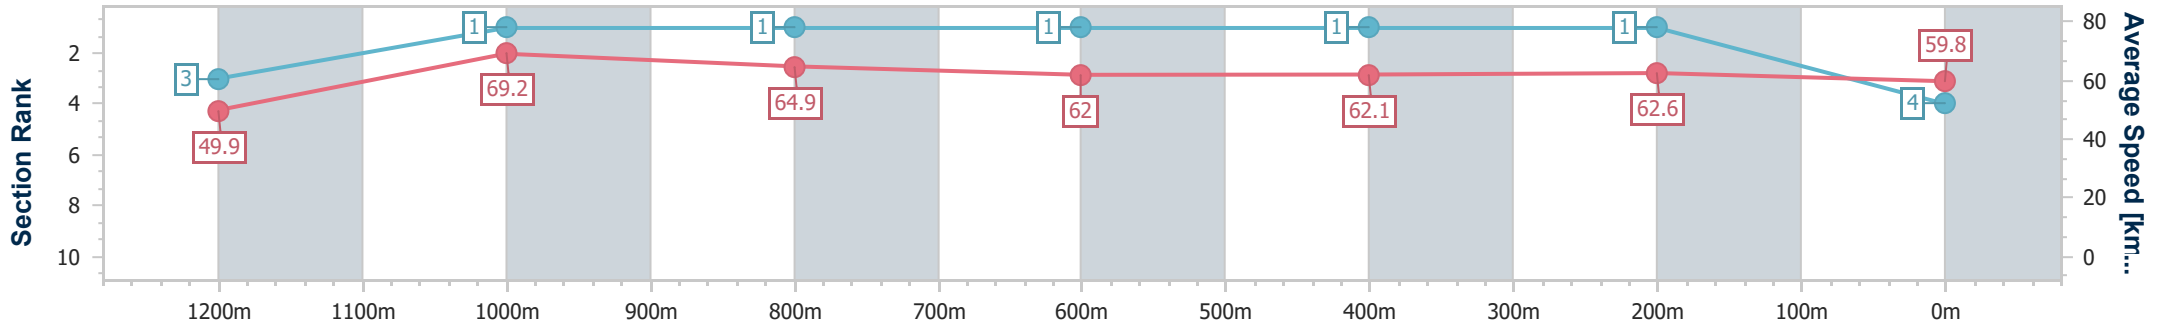

Horse/Jockey Name	Billy's Bro
Final Rank	4
Fastest Section Time (Section)	0:10.42 (1200m)
Top Speed [km/h] (Section)	70.2 (1200m)
Race State	Finished

Doomben QLD Professional
Race 7: THE STAR STRADBROKE SEASON BENCHMARK 70
Handicap - 1350m
12 April 2023 - 15:30
Track Rating: Good 4, Weather: Fine, Rail Position: +10.5m Entire Course

BRISBANE
RACING CLUB

Section	Overall	1200m	1000m	800m	600m	400m	200m
Section Times	1:18.91 [4] (0:10.82)	1:08.09 [3] (0:10.42)	0:57.67 [1] (0:11.14)	0:46.53 [1] (0:11.59)	0:34.94 [1] (0:11.44)	0:23.50 [1] (0:11.46)	0:12.04 [1] (0:12.04)
Average Speed [km/h]	49.9	69.2	64.9	62.0	62.1	62.6	59.8
Top Speed [km/h]	68.8	70.2	67.7	63.0	62.8	63.2	62.2
Avg. Dist. to Rail [m]	8.0	4.0	1.8	0.7	1.9	1.2	1.1
Avg. Stride Freq. [Hz]	2.3	2.4	2.3	2.3	2.3	2.3	2.3
Avg. Stride Length [m]	5.9	7.9	7.8	7.6	7.5	7.5	7.2

- [ ] Ranking at each section and finish
- -.-.- No data available at this section
- NA No data available