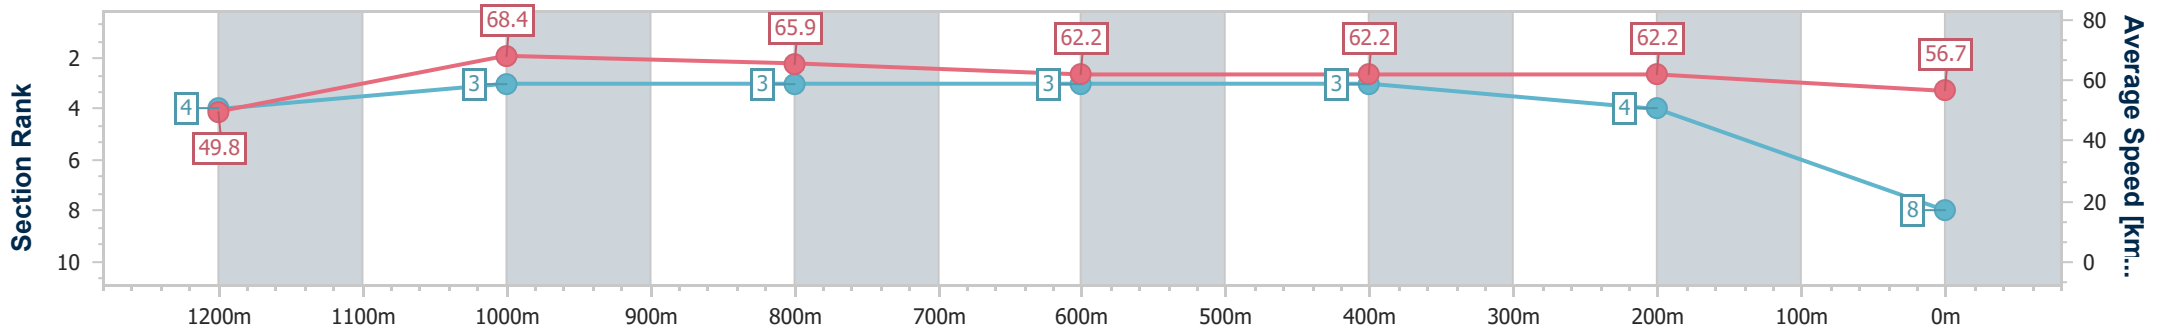

Horse/Jockey Name	Holiday Dreams
Final Rank	8
Fastest Section Time (Section)	0:10.52 (1200m)
Top Speed [km/h] (Section)	68.4 (1200m)
Race State	Finished

Doomben QLD Professional
Race 7: THE STAR STRADBROKE SEASON BENCHMARK 70
Handicap - 1350m
12 April 2023 - 15:30
Track Rating: Good 4, Weather: Fine, Rail Position: +10.5m Entire Course

BRISBANE
RACING CLUB

Section	Overall	1200m	1000m	800m	600m	400m	200m
Section Times	1:19.77 [8] (0:10.86)	1:08.91 [4] (0:10.52)	0:58.39 [3] (0:10.99)	0:47.40 [3] (0:11.63)	0:35.77 [3] (0:11.55)	0:24.22 [3] (0:11.53)	0:12.69 [4] (0:12.69)
Average Speed [km/h]	49.8	68.4	65.9	62.2	62.2	62.2	56.7
Top Speed [km/h]	67.8	68.4	67.0	63.6	63.6	63.2	60.8
Avg. Dist. to Rail [m]	6.6	2.2	1.8	0.7	0.7	2.7	0.6
Avg. Stride Freq. [Hz]	2.4	1.7	1.8	2.2	1.9	2.2	2.2
Avg. Stride Length [m]	5.6	11.4	10.0	7.7	8.9	7.9	7.2

- [ ] Ranking at each section and finish
- -.-.- No data available at this section
- NA No data available