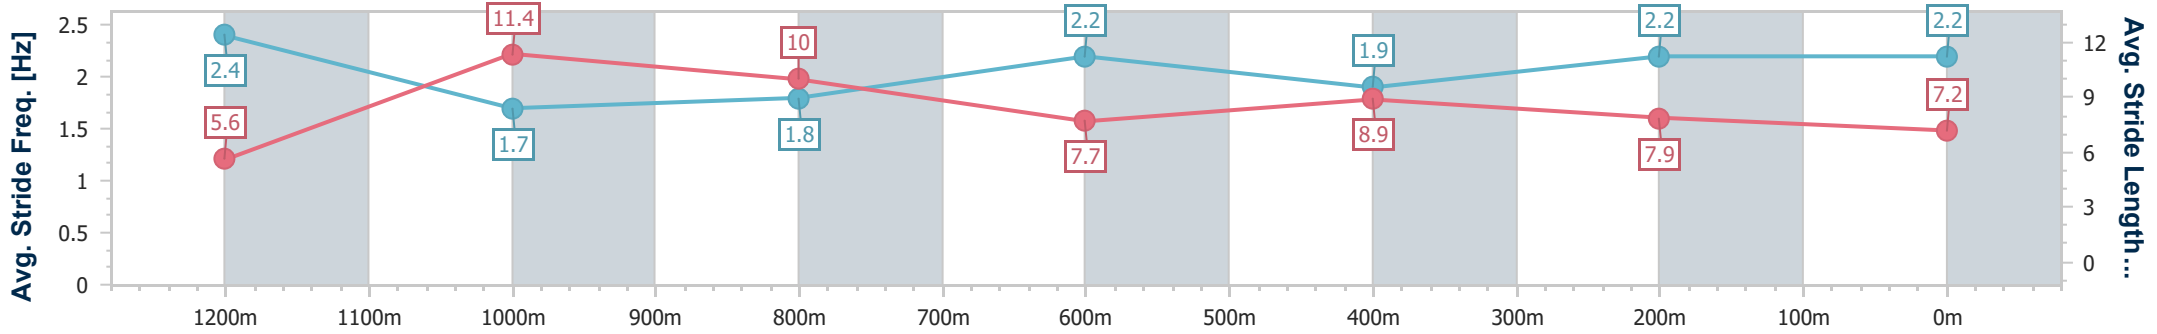

Horse/Jockey Name	Holiday Dreams
Final Rank	8
Fastest Section Time (Section)	0:10.52 (1200m)
Top Speed [km/h] (Section)	68.4 (1200m)
Race State	Finished

Doomben QLD Professional
Race 7: THE STAR STRADBROKE SEASON BENCHMARK 70
Handicap - 1350m
12 April 2023 - 15:30
Track Rating: Good 4, Weather: Fine, Rail Position: +10.5m Entire Course

BRISBANE
RACING CLUB

Section	Overall	1200m	1000m	800m	600m	400m	200m
Section Times	1:19.77 [8] (0:10.86)	1:08.91 [4] (0:10.52)	0:58.39 [3] (0:10.99)	0:47.40 [3] (0:11.63)	0:35.77 [3] (0:11.55)	0:24.22 [3] (0:11.53)	0:12.69 [4] (0:12.69)
Average Speed [km/h]	49.8	68.4	65.9	62.2	62.2	62.2	56.7
Top Speed [km/h]	67.8	68.4	67.0	63.6	63.6	63.2	60.8
Avg. Dist. to Rail [m]	6.6	2.2	1.8	0.7	0.7	2.7	0.6
Avg. Stride Freq. [Hz]	2.4	1.7	1.8	2.2	1.9	2.2	2.2
Avg. Stride Length [m]	5.6	11.4	10.0	7.7	8.9	7.9	7.2

- [ ] Ranking at each section and finish
- -.-.- No data available at this section
- NA No data available