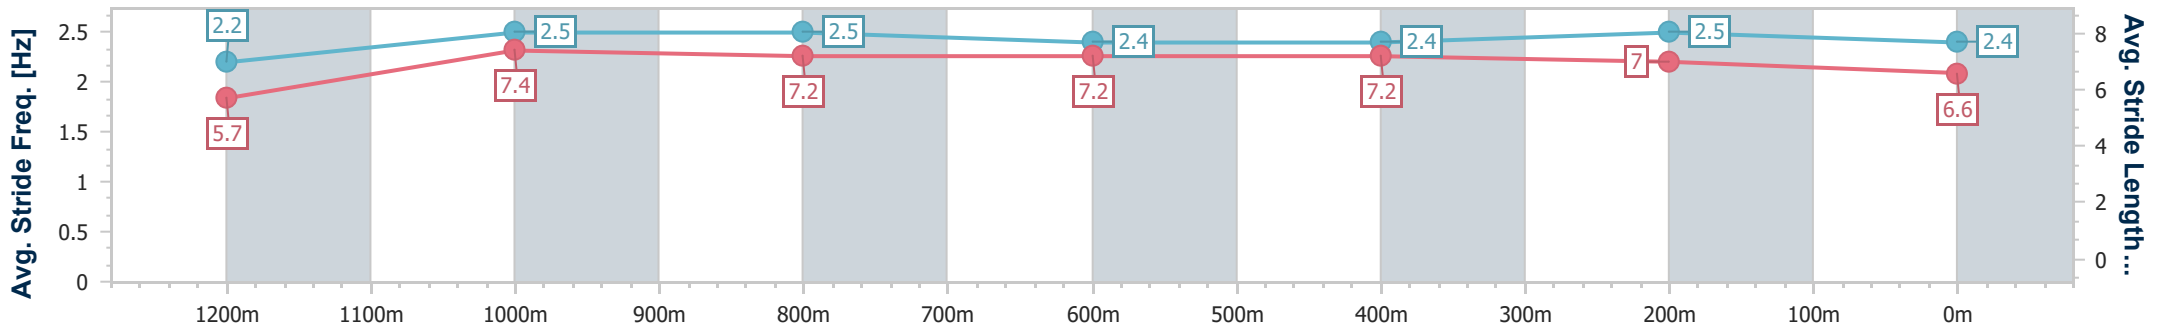

Horse/Jockey Name	Hallowed Girl
Final Rank	9
Fastest Section Time (Section)	0:10.63 (1200m)
Top Speed [km/h] (Section)	69.1 (1200m)
Race State	Finished

Doomben QLD Professional
Race 7: THE STAR STRADBROKE SEASON BENCHMARK 70
Handicap - 1350m
12 April 2023 - 15:30
Track Rating: Good 4, Weather: Fine, Rail Position: +10.5m Entire Course

BRISBANE
RACING CLUB

Section	Overall	1200m	1000m	800m	600m	400m	200m
Section Times	1:20.23 [9] (0:11.98)	1:08.25 [9] (0:10.63)	0:57.62 [9] (0:11.03)	0:46.59 [9] (0:11.42)	0:35.17 [9] (0:11.34)	0:23.83 [9] (0:11.35)	0:12.48 [9] (0:12.48)
Average Speed [km/h]	45.1	67.8	65.3	63.1	63.4	63.8	57.7
Top Speed [km/h]	65.6	69.1	68.9	64.0	64.3	64.8	61.3
Avg. Dist. to Rail [m]	2.2	0.3	0.7	0.1	0.2	4.1	5.9
Avg. Stride Freq. [Hz]	2.2	2.5	2.5	2.4	2.4	2.5	2.4
Avg. Stride Length [m]	5.7	7.4	7.2	7.2	7.2	7.0	6.6

- [ ] Ranking at each section and finish
- -.-.- No data available at this section
- NA No data available