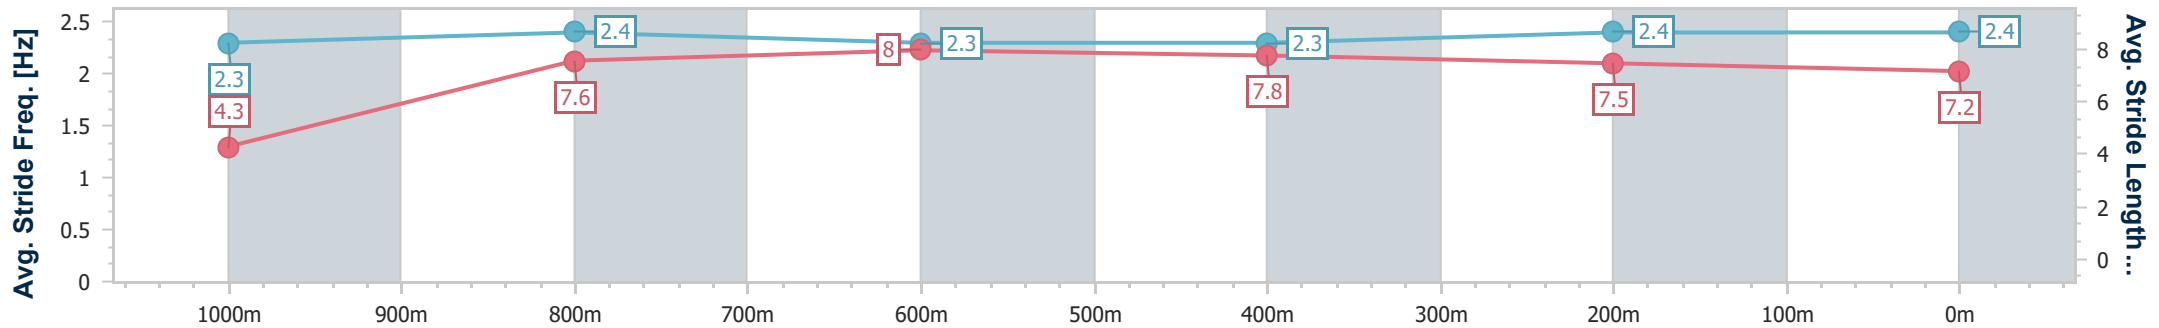

Horse/Jockey Name	Richon
Final Rank	1
Fastest Section Time (Section)	0:05.04 (Overall)
Top Speed [km/h] (Section)	69.0 (800m)
Race State	Finished

Doomben QLD Professional

Race 6: FAMILY RACEDAY 15 APRIL Class 4 Handicap - 1050m

12 April 2023 - 14:55

Track Rating: Good 4, Weather: Fine, Rail Position: +10.5m Entire Course

BRISBANE RACING CLUB

Section	Overall	1000m	800m	600m	400m	200m
Section Times	0:59.87 [1] (0:05.04)	0:54.83 [2] (0:10.79)	0:44.04 [2] (0:10.58)	0:33.46 [1] (0:10.90)	0:22.56 [1] (0:10.90)	0:11.66 [1] (0:11.66)
Average Speed [km/h]	35.7	66.7	67.5	65.7	65.7	61.8
Top Speed [km/h]	58.4	68.8	69.0	68.1	67.3	64.7
Avg. Dist. to Rail [m]	4.4	1.6	1.4	1.4	1.6	1.7
Avg. Stride Freq. [Hz]	2.3	2.4	2.3	2.3	2.4	2.4
Avg. Stride Length [m]	4.3	7.6	8.0	7.8	7.5	7.2

- [ ] Ranking at each section and finish
- -.-.- No data available at this section
- NA No data available