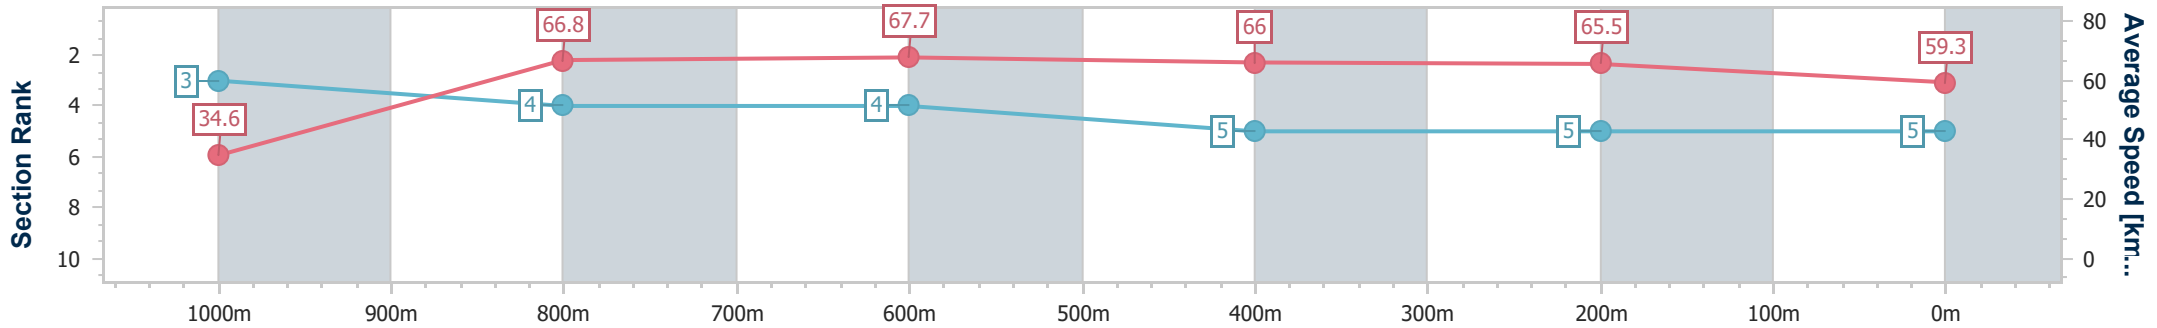

Doomben QLD Professional

Race 6: FAMILY RACEDAY 15 APRIL Class 4 Handicap - 1050m

12 April 2023 - 14:55

Track Rating: Good 4, Weather: Fine, Rail Position: +10.5m Entire Course

BRISBANE RACING CLUB

Section	Overall	1000m	800m	600m	400m	200m
Section Times	1:00.79 [5] (0:05.21)	0:55.58 [3] (0:10.83)	0:44.75 [4] (0:10.71)	0:34.04 [4] (0:10.92)	0:23.12 [5] (0:10.99)	0:12.13 [5] (0:12.13)
Average Speed [km/h]	34.6	66.8	67.7	66.0	65.5	59.3
Top Speed [km/h]	58.1	69.4	68.7	67.7	67.1	62.6
Avg. Dist. to Rail [m]	3.2	1.5	1.5	0.7	0.8	0.6
Avg. Stride Freq. [Hz]	2.0	2.5	2.5	2.4	2.4	2.3
Avg. Stride Length [m]	4.8	7.2	7.5	7.6	7.5	7.2