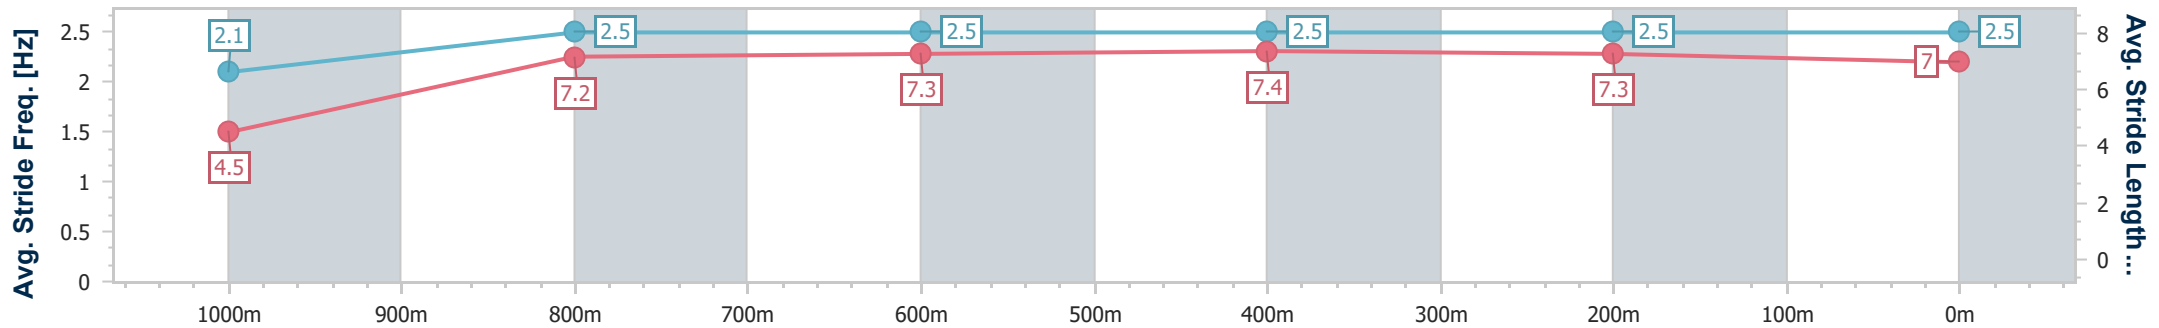

Doomben QLD Professional

Race 6: FAMILY RACEDAY 15 APRIL Class 4 Handicap - 1050m

12 April 2023 - 14:55

Track Rating: Good 4, Weather: Fine, Rail Position: +10.5m Entire Course

BRISBANE RACING CLUB

Section	Overall	1000m	800m	600m	400m	200m
Section Times	1:00.13 [3] (0:05.25)	0:54.88 [4] (0:10.84)	0:44.04 [5] (0:10.70)	0:33.34 [5] (0:10.89)	0:22.45 [4] (0:10.81)	0:11.64 [3] (0:11.64)
Average Speed [km/h]	34.6	66.5	67.4	66.5	66.5	61.9
Top Speed [km/h]	58.3	68.9	68.1	67.6	68.8	65.4
Avg. Dist. to Rail [m]	1.8	1.1	0.6	1.1	1.3	2.4
Avg. Stride Freq. [Hz]	2.1	2.5	2.5	2.5	2.5	2.5
Avg. Stride Length [m]	4.5	7.2	7.3	7.4	7.3	7.0

- [] Ranking at each section and finish
- .-.- No data available at this section
- NA No data available

Horse/Jockey Name	Hatchet
Final Rank	4
Fastest Section Time (Section)	0:05.36 (Overall)
Top Speed [km/h] (Section)	68.9 (600m)
Race State	Finished