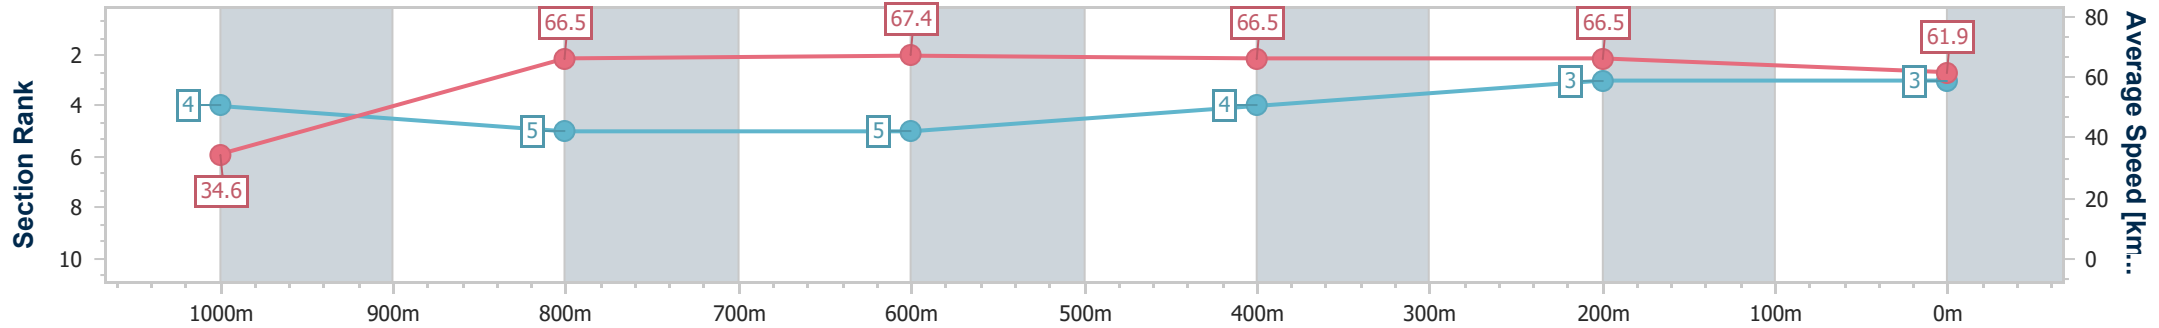

Doomben QLD Professional

Race 6: FAMILY RACEDAY 15 APRIL Class 4 Handicap - 1050m

12 April 2023 - 14:55

Track Rating: Good 4, Weather: Fine, Rail Position: +10.5m Entire Course

BRISBANE RACING CLUB

Section	Overall	1000m	800m	600m	400m	200m
Section Times	1:00.13 [3] (0:05.25)	0:54.88 [4] (0:10.84)	0:44.04 [5] (0:10.70)	0:33.34 [5] (0:10.89)	0:22.45 [4] (0:10.81)	0:11.64 [3] (0:11.64)
Average Speed [km/h]	34.6	66.5	67.4	66.5	66.5	61.9
Top Speed [km/h]	58.3	68.9	68.1	67.6	68.8	65.4
Avg. Dist. to Rail [m]	1.8	1.1	0.6	1.1	1.3	2.4
Avg. Stride Freq. [Hz]	2.1	2.5	2.5	2.5	2.5	2.5
Avg. Stride Length [m]	4.5	7.2	7.3	7.4	7.3	7.0