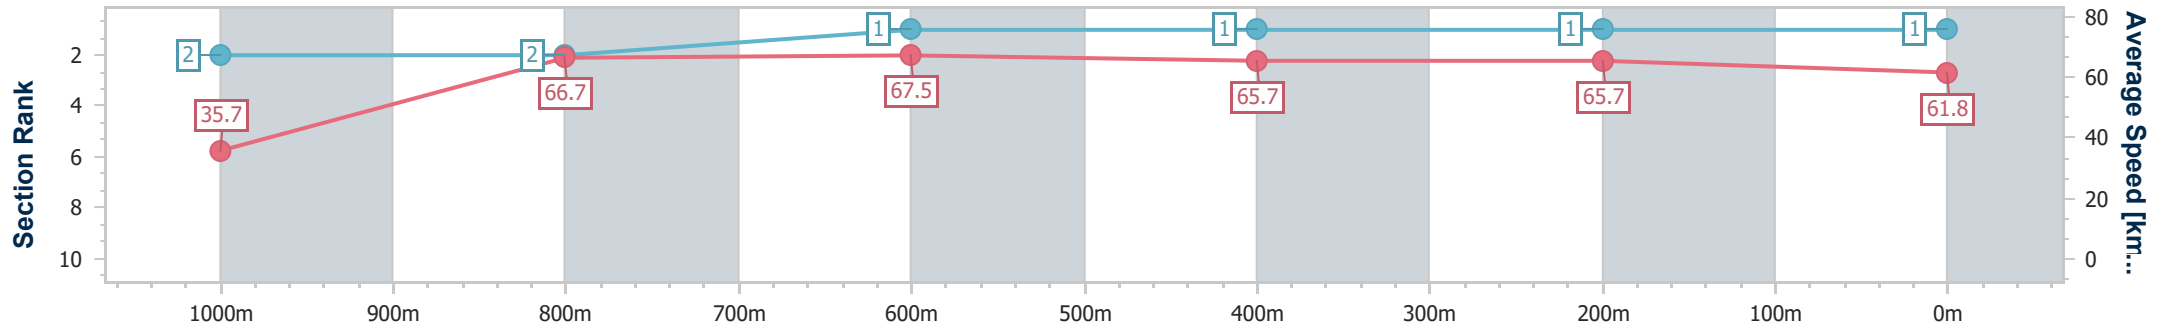

Horse/Jockey Name	Richon
Final Rank	1
Fastest Section Time (Section)	0:05.04 (Overall)
Top Speed [km/h] (Section)	69.0 (800m)
Race State	Finished

Doomben QLD Professional

Race 6: FAMILY RACEDAY 15 APRIL Class 4 Handicap - 1050m

12 April 2023 - 14:55

Track Rating: Good 4, Weather: Fine, Rail Position: +10.5m Entire Course

BRISBANE RACING CLUB

Section	Overall	1000m	800m	600m	400m	200m
Section Times	0:59.87 [1] (0:05.04)	0:54.83 [2] (0:10.79)	0:44.04 [2] (0:10.58)	0:33.46 [1] (0:10.90)	0:22.56 [1] (0:10.90)	0:11.66 [1] (0:11.66)
Average Speed [km/h]	35.7	66.7	67.5	65.7	65.7	61.8
Top Speed [km/h]	58.4	68.8	69.0	68.1	67.3	64.7
Avg. Dist. to Rail [m]	4.4	1.6	1.4	1.4	1.6	1.7
Avg. Stride Freq. [Hz]	2.3	2.4	2.3	2.3	2.4	2.4
Avg. Stride Length [m]	4.3	7.6	8.0	7.8	7.5	7.2

- [ ] Ranking at each section and finish
- -.-.- No data available at this section
- NA No data available