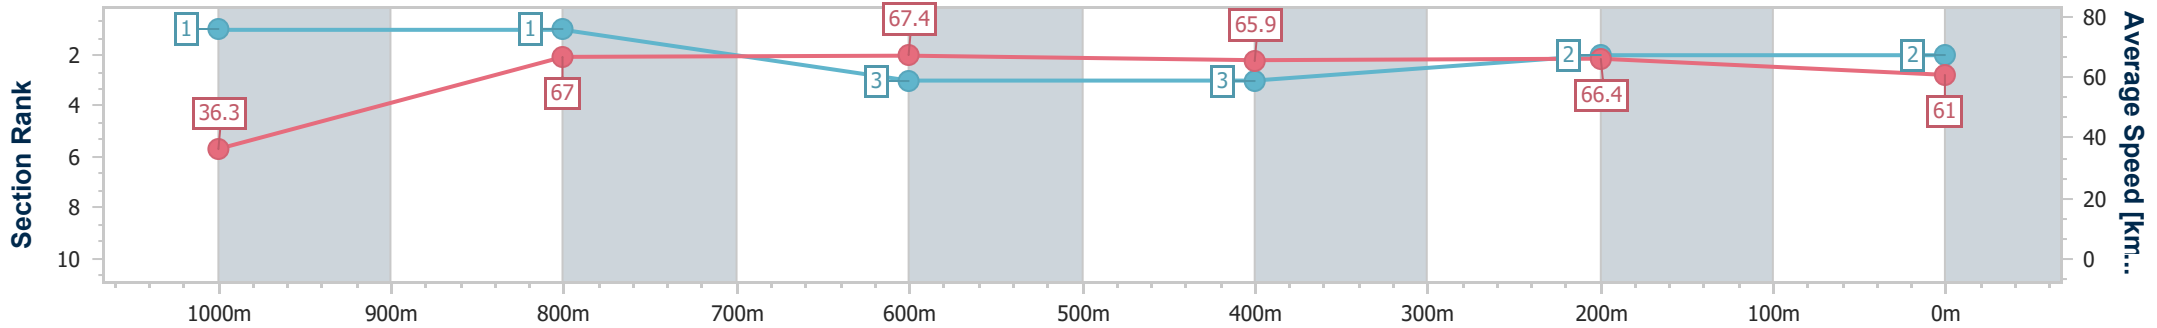

Doomben QLD Professional

Race 6: FAMILY RACEDAY 15 APRIL Class 4 Handicap - 1050m

12 April 2023 - 14:55

Track Rating: Good 4, Weather: Fine, Rail Position: +10.5m Entire Course

BRISBANE RACING CLUB

Section	Overall	1000m	800m	600m	400m	200m
Section Times	1:00.09 [2] (0:04.95)	0:55.14 [1] (0:10.81)	0:44.33 [1] (0:10.73)	0:33.60 [3] (0:10.97)	0:22.63 [3] (0:10.82)	0:11.81 [2] (0:11.81)
Average Speed [km/h]	36.3	67.0	67.4	65.9	66.4	61.0
Top Speed [km/h]	58.4	68.6	68.1	66.8	67.7	64.2
Avg. Dist. to Rail [m]	5.8	2.7	1.3	1.4	2.0	1.2
Avg. Stride Freq. [Hz]	2.2	2.6	2.4	2.4	2.4	2.4
Avg. Stride Length [m]	4.5	7.2	7.6	7.5	7.4	7.1