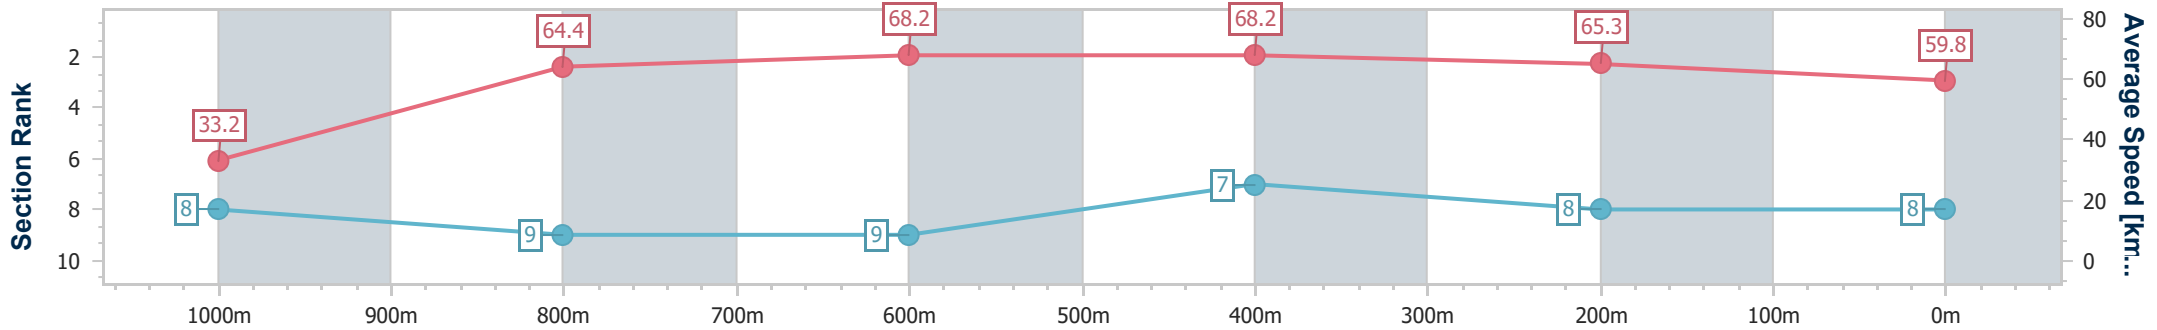

Doomben QLD Professional

Race 6: FAMILY RACEDAY 15 APRIL Class 4 Handicap - 1050m

12 April 2023 - 14:55

Track Rating: Good 4, Weather: Fine, Rail Position: +10.5m Entire Course

BRISBANE RACING CLUB

Section	Overall	1000m	800m	600m	400m	200m
Section Times	1:01.01 [8] (0:05.43)	0:55.58 [8] (0:11.27)	0:44.31 [9] (0:10.59)	0:33.72 [9] (0:10.62)	0:23.10 [7] (0:11.04)	0:12.06 [8] (0:12.06)
Average Speed [km/h]	33.2	64.4	68.2	68.2	65.3	59.8
Top Speed [km/h]	53.9	68.9	68.9	68.9	66.6	63.7
Avg. Dist. to Rail [m]	8.8	3.8	0.7	1.2	3.4	5.3
Avg. Stride Freq. [Hz]	2.1	2.4	2.4	2.5	2.5	2.4
Avg. Stride Length [m]	4.4	7.4	7.8	7.6	7.3	7.0

- [] Ranking at each section and finish
- .-.- No data available at this section
- NA No data available

Horse/Jockey Name	Rising
Final Rank	9
Fastest Section Time (Section)	0:05.38 (Overall)
Top Speed [km/h] (Section)	70.2 (1000m)
Race State	Finished