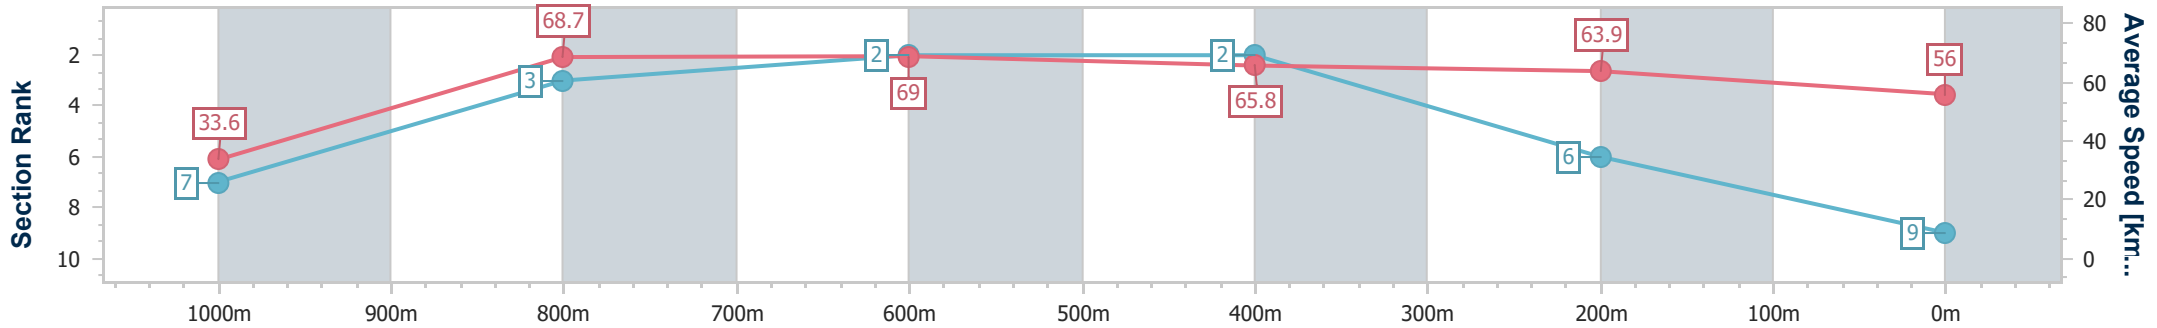

- [] Ranking at each section and finish
- .-.- No data available at this section
- NA No data available

Horse/Jockey Name	Rising
Final Rank	9
Fastest Section Time (Section)	0:05.38 (Overall)
Top Speed [km/h] (Section)	70.2 (1000m)
Race State	Finished

Doomben QLD Professional

Race 6: FAMILY RACEDAY 15 APRIL Class 4 Handicap - 1050m

12 April 2023 - 14:55

Track Rating: Good 4, Weather: Fine, Rail Position: +10.5m Entire Course

BRISBANE RACING CLUB

Section	Overall	1000m	800m	600m	400m	200m
Section Times	1:01.62 [9] (0:05.38)	0:56.24 [7] (0:10.56)	0:45.68 [3] (0:10.56)	0:35.12 [2] (0:10.99)	0:24.13 [2] (0:11.28)	0:12.85 [6] (0:12.85)
Average Speed [km/h]	33.6	68.7	69.0	65.8	63.9	56.0
Top Speed [km/h]	62.0	70.2	70.2	67.3	65.6	62.3
Avg. Dist. to Rail [m]	6.9	3.8	2.3	0.9	1.7	2.0
Avg. Stride Freq. [Hz]	2.1	2.5	2.5	2.4	2.2	2.2
Avg. Stride Length [m]	4.3	7.5	7.7	7.5	7.9	7.1

- [] Ranking at each section and finish
- .-.- No data available at this section
- NA No data available