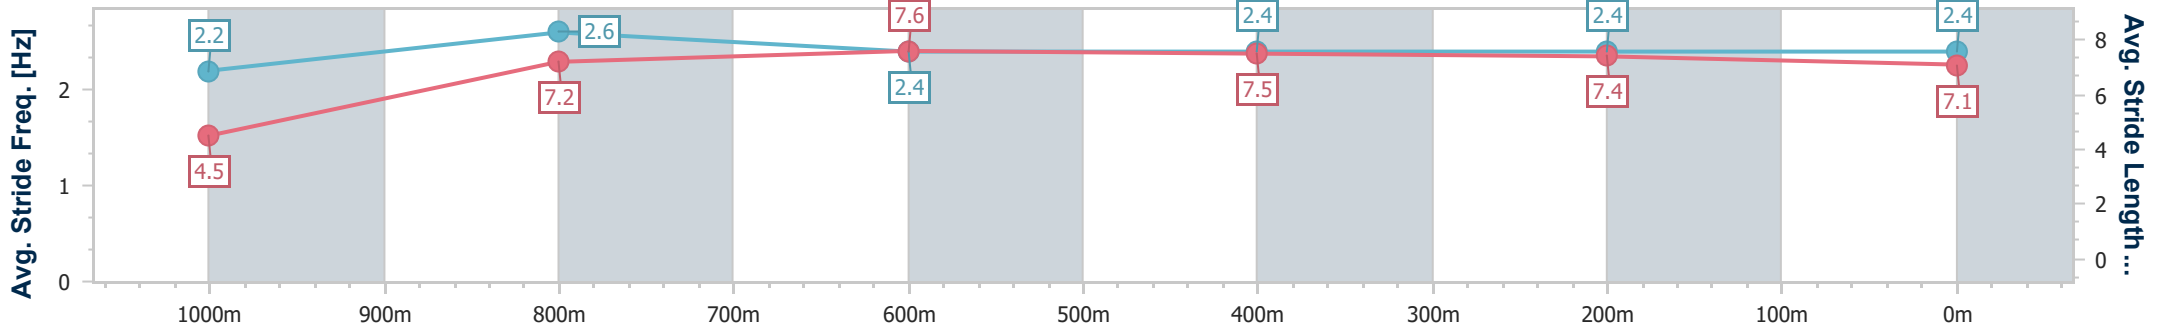

Doomben QLD Professional

Race 6: FAMILY RACEDAY 15 APRIL Class 4 Handicap - 1050m

12 April 2023 - 14:55

Track Rating: Good 4, Weather: Fine, Rail Position: +10.5m Entire Course

BRISBANE RACING CLUB

Section	Overall	1000m	800m	600m	400m	200m
Section Times	1:00.09 [2] (0:04.95)	0:55.14 [1] (0:10.81)	0:44.33 [1] (0:10.73)	0:33.60 [3] (0:10.97)	0:22.63 [3] (0:10.82)	0:11.81 [2] (0:11.81)
Average Speed [km/h]	36.3	67.0	67.4	65.9	66.4	61.0
Top Speed [km/h]	58.4	68.6	68.1	66.8	67.7	64.2
Avg. Dist. to Rail [m]	5.8	2.7	1.3	1.4	2.0	1.2
Avg. Stride Freq. [Hz]	2.2	2.6	2.4	2.4	2.4	2.4
Avg. Stride Length [m]	4.5	7.2	7.6	7.5	7.4	7.1