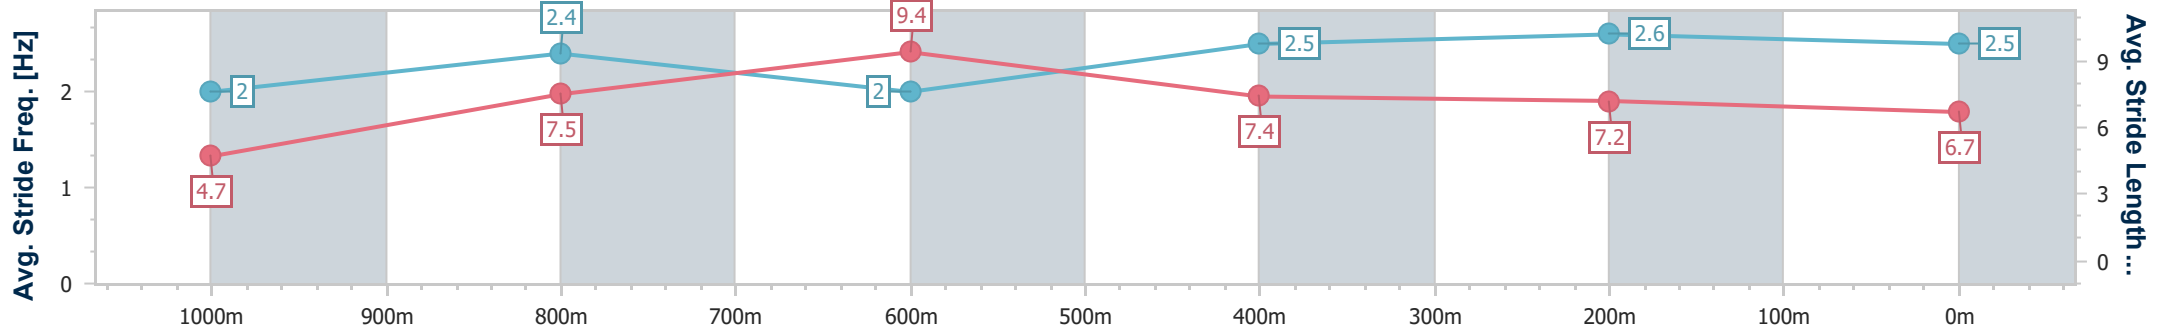

Doomben QLD Professional

Race 6: FAMILY RACEDAY 15 APRIL Class 4 Handicap - 1050m

12 April 2023 - 14:55

Track Rating: Good 4, Weather: Fine, Rail Position: +10.5m Entire Course

BRISBANE RACING CLUB

Section	Overall	1000m	800m	600m	400m	200m
Section Times	1:00.45 [4] (0:05.36)	0:55.09 [6] (0:11.07)	0:44.02 [7] (0:10.71)	0:33.31 [7] (0:10.82)	0:22.49 [8] (0:10.65)	0:11.84 [4] (0:11.84)
Average Speed [km/h]	33.6	65.7	67.7	66.8	67.9	60.7
Top Speed [km/h]	56.6	68.4	68.4	68.9	68.9	66.4
Avg. Dist. to Rail [m]	9.8	4.9	1.5	1.0	2.8	5.3
Avg. Stride Freq. [Hz]	2.0	2.4	2.0	2.5	2.6	2.5
Avg. Stride Length [m]	4.7	7.5	9.4	7.4	7.2	6.7