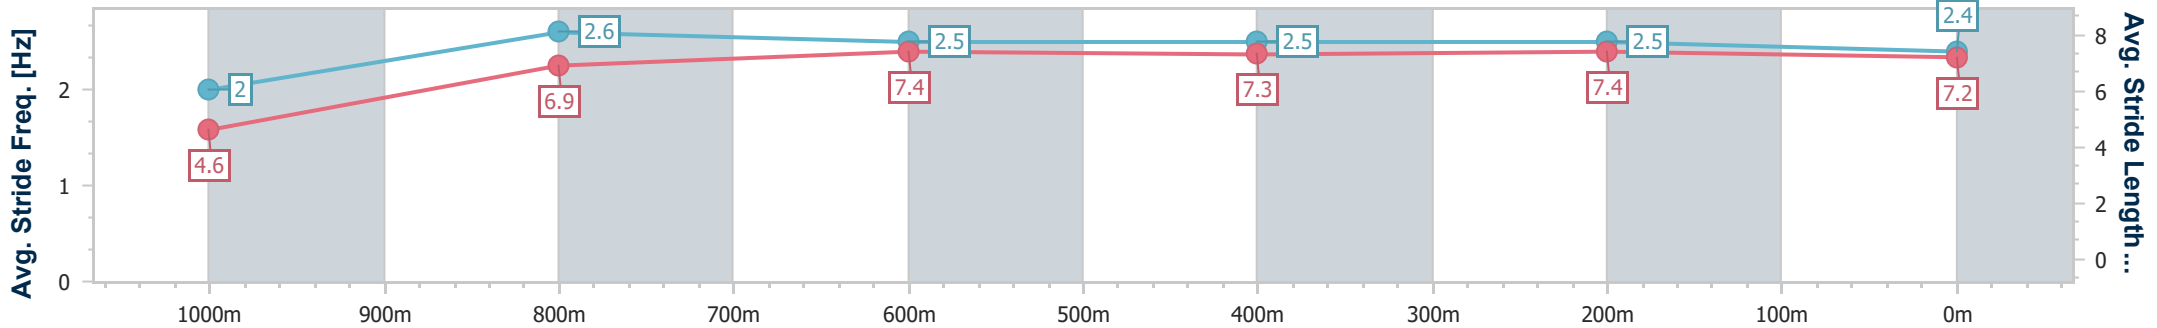

Doomben QLD Professional

Race 6: FAMILY RACEDAY 15 APRIL Class 4 Handicap - 1050m

12 April 2023 - 14:55

Track Rating: Good 4, Weather: Fine, Rail Position: +10.5m Entire Course

BRISBANE RACING CLUB

Section	Overall	1000m	800m	600m	400m	200m
Section Times	1:00.82 [6] (0:05.30)	0:55.52 [5] (0:11.21)	0:44.31 [8] (0:10.72)	0:33.59 [8] (0:10.95)	0:22.64 [9] (0:10.86)	0:11.78 [9] (0:11.78)
Average Speed [km/h]	34.0	64.5	67.0	65.7	66.0	61.1
Top Speed [km/h]	55.7	67.0	67.7	67.2	67.3	64.2
Avg. Dist. to Rail [m]	7.9	2.8	0.7	0.5	1.5	1.0
Avg. Stride Freq. [Hz]	2.0	2.6	2.5	2.5	2.5	2.4
Avg. Stride Length [m]	4.6	6.9	7.4	7.3	7.4	7.2