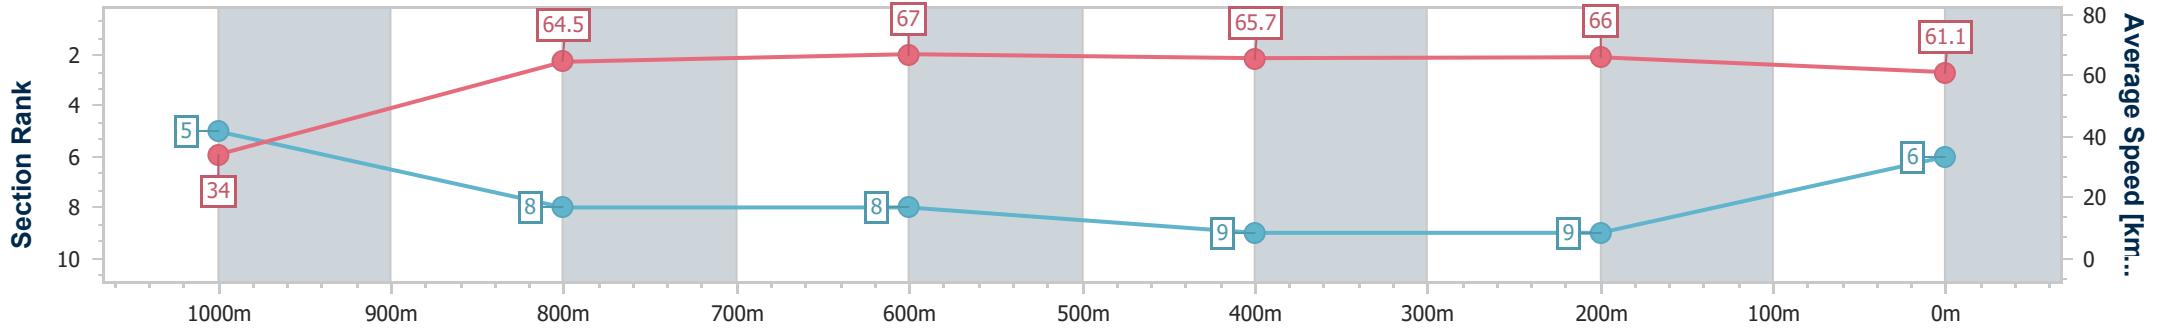

Doomben QLD Professional

Race 6: FAMILY RACEDAY 15 APRIL Class 4 Handicap - 1050m

12 April 2023 - 14:55

Track Rating: Good 4, Weather: Fine, Rail Position: +10.5m Entire Course

BRISBANE RACING CLUB

Section	Overall	1000m	800m	600m	400m	200m
Section Times	1:00.82 [6] (0:05.30)	0:55.52 [5] (0:11.21)	0:44.31 [8] (0:10.72)	0:33.59 [8] (0:10.95)	0:22.64 [9] (0:10.86)	0:11.78 [9] (0:11.78)
Average Speed [km/h]	34.0	64.5	67.0	65.7	66.0	61.1
Top Speed [km/h]	55.7	67.0	67.7	67.2	67.3	64.2
Avg. Dist. to Rail [m]	7.9	2.8	0.7	0.5	1.5	1.0
Avg. Stride Freq. [Hz]	2.0	2.6	2.5	2.5	2.5	2.4
Avg. Stride Length [m]	4.6	6.9	7.4	7.3	7.4	7.2