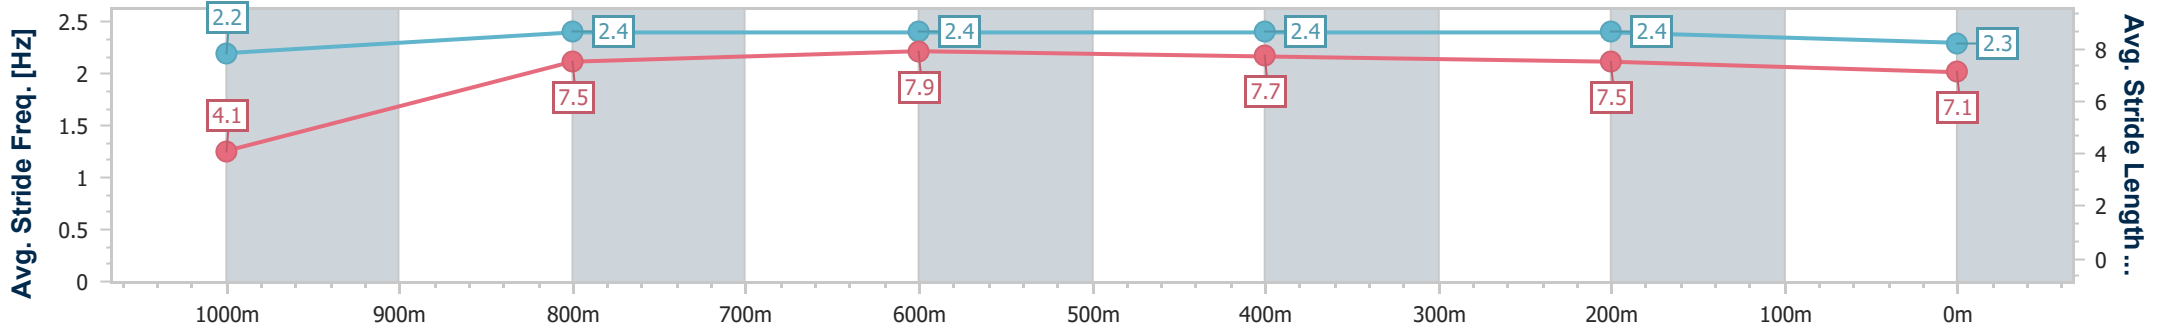

Doomben QLD Professional

Race 6: FAMILY RACEDAY 15 APRIL Class 4 Handicap - 1050m

12 April 2023 - 14:55

Track Rating: Good 4, Weather: Fine, Rail Position: +10.5m Entire Course

BRISBANE RACING CLUB

Section	Overall	1000m	800m	600m	400m	200m
Section Times	1:00.98 [7] (0:05.48)	0:55.50 [9] (0:10.83)	0:44.67 [6] (0:10.57)	0:34.10 [6] (0:10.97)	0:23.13 [6] (0:11.04)	0:12.09 [7] (0:12.09)
Average Speed [km/h]	33.0	66.5	67.7	65.7	65.2	59.5
Top Speed [km/h]	59.7	68.8	69.6	66.8	66.4	62.4
Avg. Dist. to Rail [m]	3.7	1.5	1.4	0.4	0.7	0.7
Avg. Stride Freq. [Hz]	2.2	2.4	2.4	2.4	2.4	2.3
Avg. Stride Length [m]	4.1	7.5	7.9	7.7	7.5	7.1