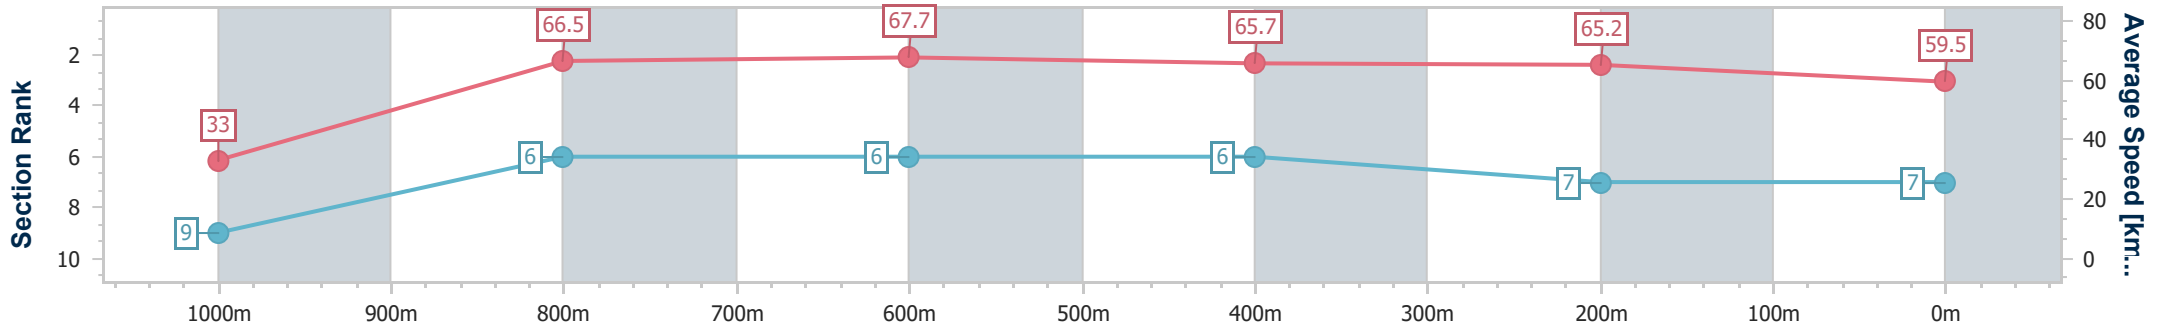

Doomben QLD Professional

Race 6: FAMILY RACEDAY 15 APRIL Class 4 Handicap - 1050m

12 April 2023 - 14:55

Track Rating: Good 4, Weather: Fine, Rail Position: +10.5m Entire Course

BRISBANE RACING CLUB

Section	Overall	1000m	800m	600m	400m	200m
Section Times	1:00.98 [7] (0:05.48)	0:55.50 [9] (0:10.83)	0:44.67 [6] (0:10.57)	0:34.10 [6] (0:10.97)	0:23.13 [6] (0:11.04)	0:12.09 [7] (0:12.09)
Average Speed [km/h]	33.0	66.5	67.7	65.7	65.2	59.5
Top Speed [km/h]	59.7	68.8	69.6	66.8	66.4	62.4
Avg. Dist. to Rail [m]	3.7	1.5	1.4	0.4	0.7	0.7
Avg. Stride Freq. [Hz]	2.2	2.4	2.4	2.4	2.4	2.3
Avg. Stride Length [m]	4.1	7.5	7.9	7.7	7.5	7.1