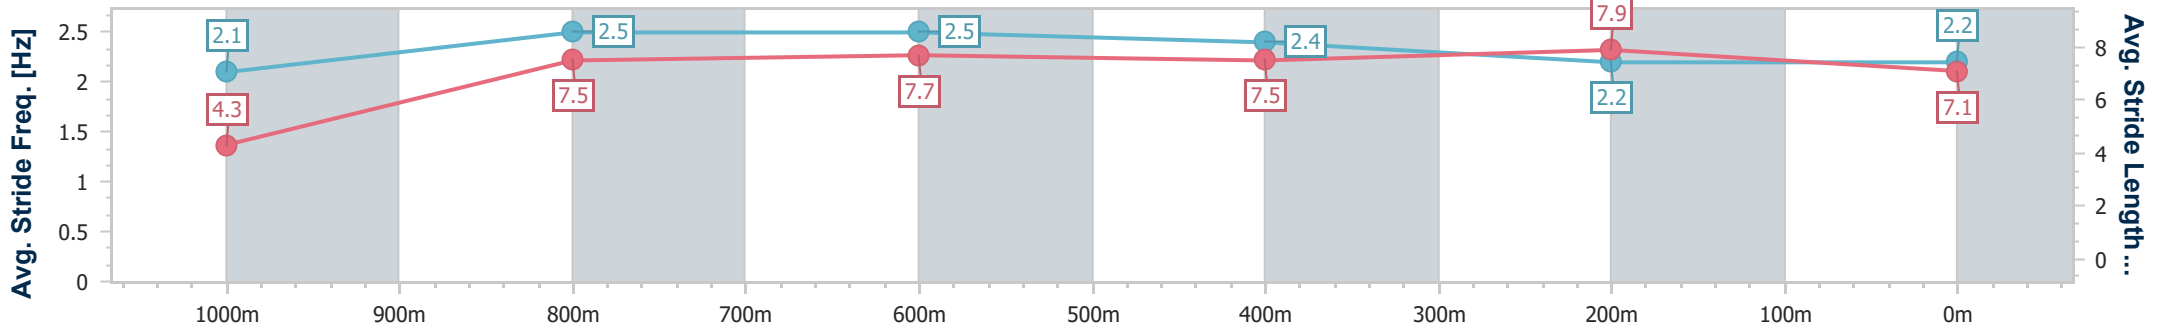

- [] Ranking at each section and finish
- .-.- No data available at this section
- NA No data available

Horse/Jockey Name	Rising
Final Rank	9
Fastest Section Time (Section)	0:05.38 (Overall)
Top Speed [km/h] (Section)	70.2 (1000m)
Race State	Finished

Doomben QLD Professional

Race 6: FAMILY RACEDAY 15 APRIL Class 4 Handicap - 1050m

12 April 2023 - 14:55

Track Rating: Good 4, Weather: Fine, Rail Position: +10.5m Entire Course

BRISBANE RACING CLUB

Section	Overall	1000m	800m	600m	400m	200m
Section Times	1:01.62 [9] (0:05.38)	0:56.24 [7] (0:10.56)	0:45.68 [3] (0:10.56)	0:35.12 [2] (0:10.99)	0:24.13 [2] (0:11.28)	0:12.85 [6] (0:12.85)
Average Speed [km/h]	33.6	68.7	69.0	65.8	63.9	56.0
Top Speed [km/h]	62.0	70.2	70.2	67.3	65.6	62.3
Avg. Dist. to Rail [m]	6.9	3.8	2.3	0.9	1.7	2.0
Avg. Stride Freq. [Hz]	2.1	2.5	2.5	2.4	2.2	2.2
Avg. Stride Length [m]	4.3	7.5	7.7	7.5	7.9	7.1

- [] Ranking at each section and finish
- .-.- No data available at this section
- NA No data available