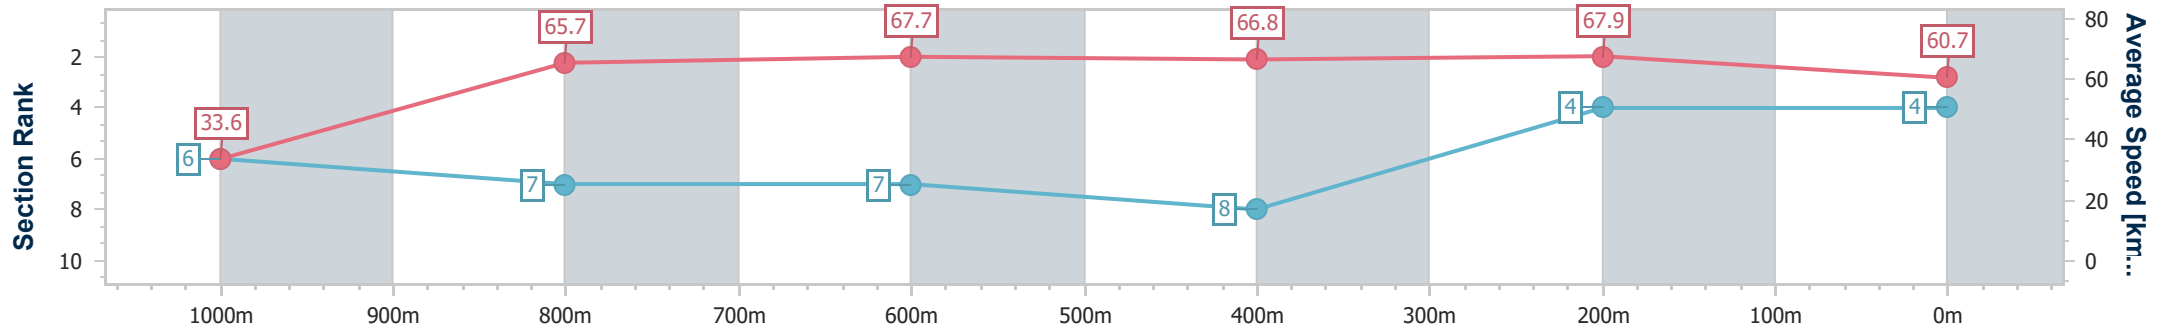

Doomben QLD Professional

Race 6: FAMILY RACEDAY 15 APRIL Class 4 Handicap - 1050m

12 April 2023 - 14:55

Track Rating: Good 4, Weather: Fine, Rail Position: +10.5m Entire Course

BRISBANE RACING CLUB

Section	Overall	1000m	800m	600m	400m	200m
Section Times	1:00.45 [4] (0:05.36)	0:55.09 [6] (0:11.07)	0:44.02 [7] (0:10.71)	0:33.31 [7] (0:10.82)	0:22.49 [8] (0:10.65)	0:11.84 [4] (0:11.84)
Average Speed [km/h]	33.6	65.7	67.7	66.8	67.9	60.7
Top Speed [km/h]	56.6	68.4	68.4	68.9	68.9	66.4
Avg. Dist. to Rail [m]	9.8	4.9	1.5	1.0	2.8	5.3
Avg. Stride Freq. [Hz]	2.0	2.4	2.0	2.5	2.6	2.5
Avg. Stride Length [m]	4.7	7.5	9.4	7.4	7.2	6.7