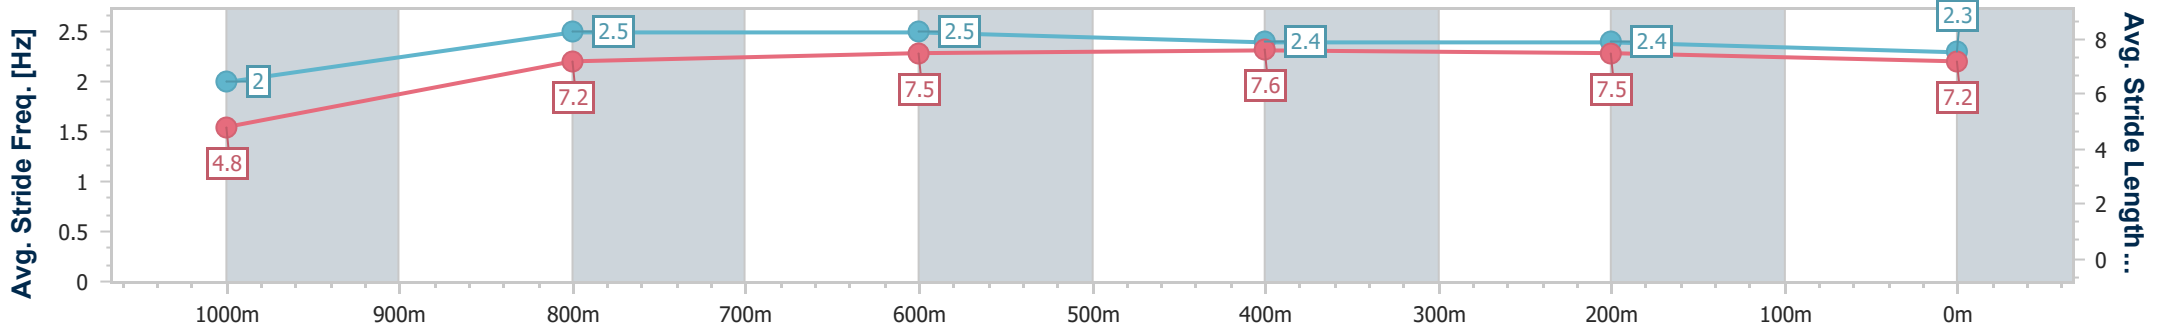

Doomben QLD Professional

Race 6: FAMILY RACEDAY 15 APRIL Class 4 Handicap - 1050m

12 April 2023 - 14:55

Track Rating: Good 4, Weather: Fine, Rail Position: +10.5m Entire Course

BRISBANE RACING CLUB

Section	Overall	1000m	800m	600m	400m	200m
Section Times	1:00.79 [5] (0:05.21)	0:55.58 [3] (0:10.83)	0:44.75 [4] (0:10.71)	0:34.04 [4] (0:10.92)	0:23.12 [5] (0:10.99)	0:12.13 [5] (0:12.13)
Average Speed [km/h]	34.6	66.8	67.7	66.0	65.5	59.3
Top Speed [km/h]	58.1	69.4	68.7	67.7	67.1	62.6
Avg. Dist. to Rail [m]	3.2	1.5	1.5	0.7	0.8	0.6
Avg. Stride Freq. [Hz]	2.0	2.5	2.5	2.4	2.4	2.3
Avg. Stride Length [m]	4.8	7.2	7.5	7.6	7.5	7.2