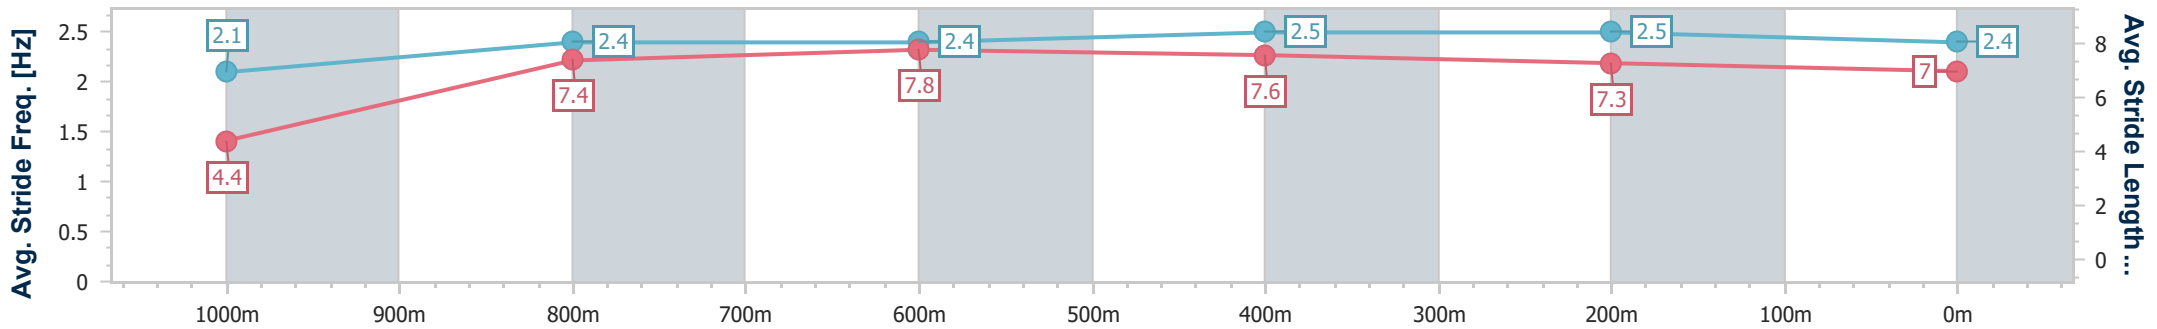

Doomben QLD Professional

Race 6: FAMILY RACEDAY 15 APRIL Class 4 Handicap - 1050m

12 April 2023 - 14:55

Track Rating: Good 4, Weather: Fine, Rail Position: +10.5m Entire Course

BRISBANE RACING CLUB

Section	Overall	1000m	800m	600m	400m	200m
Section Times	1:01.01 [8] (0:05.43)	0:55.58 [8] (0:11.27)	0:44.31 [9] (0:10.59)	0:33.72 [9] (0:10.62)	0:23.10 [7] (0:11.04)	0:12.06 [8] (0:12.06)
Average Speed [km/h]	33.2	64.4	68.2	68.2	65.3	59.8
Top Speed [km/h]	53.9	68.9	68.9	68.9	66.6	63.7
Avg. Dist. to Rail [m]	8.8	3.8	0.7	1.2	3.4	5.3
Avg. Stride Freq. [Hz]	2.1	2.4	2.4	2.5	2.5	2.4
Avg. Stride Length [m]	4.4	7.4	7.8	7.6	7.3	7.0

- [] Ranking at each section and finish
- .-.- No data available at this section
- NA No data available

Horse/Jockey Name	Rising
Final Rank	9
Fastest Section Time (Section)	0:05.38 (Overall)
Top Speed [km/h] (Section)	70.2 (1000m)
Race State	Finished