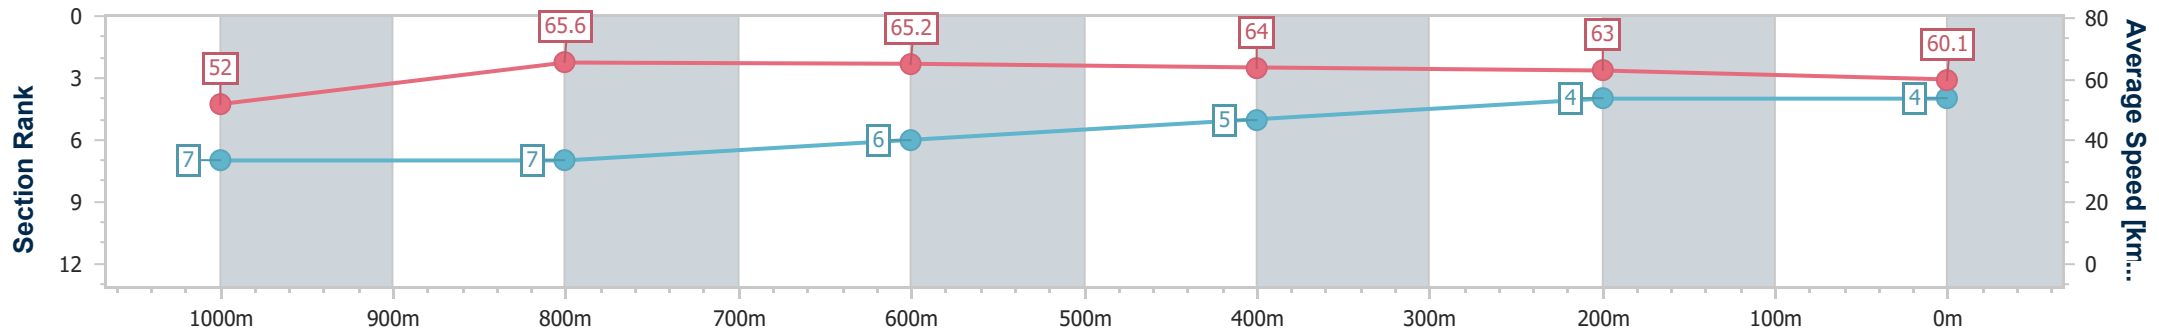

Horse/Jockey Name	Classique Gal
Final Rank	4
Fastest Section Time (Section)	0:10.99 (1000m)
Top Speed [km/h] (Section)	66.5 (1000m)
Race State	Finished

Doomben QLD Professional
Race 2: LADBROKES YARD COMMENTS Fillies and Mares
Maiden Plate - 1200m
12 April 2023 - 12:33
Track Rating: Good 4, Weather: Fine, Rail Position: +10.5m Entire Course

BRISBANE
RACING CLUB

Section	Overall	1000m	800m	600m	400m	200m
Section Times	1:10.65 [4] (0:13.88)	0:56.77 [7] (0:10.99)	0:45.78 [7] (0:11.09)	0:34.69 [6] (0:11.28)	0:23.41 [5] (0:11.43)	0:11.98 [4] (0:11.98)
Average Speed [km/h]	52.0	65.6	65.2	64.0	63.0	60.1
Top Speed [km/h]	66.5	66.5	66.3	65.6	64.0	63.9
Avg. Dist. to Rail [m]	2.6	0.8	0.9	0.8	0.7	2.0
Avg. Stride Freq. [Hz]	2.2	2.4	2.4	2.4	2.4	2.4
Avg. Stride Length [m]	6.5	7.6	7.6	7.5	7.4	7.0

- [ ] Ranking at each section and finish
- -.-.- No data available at this section
- NA No data available