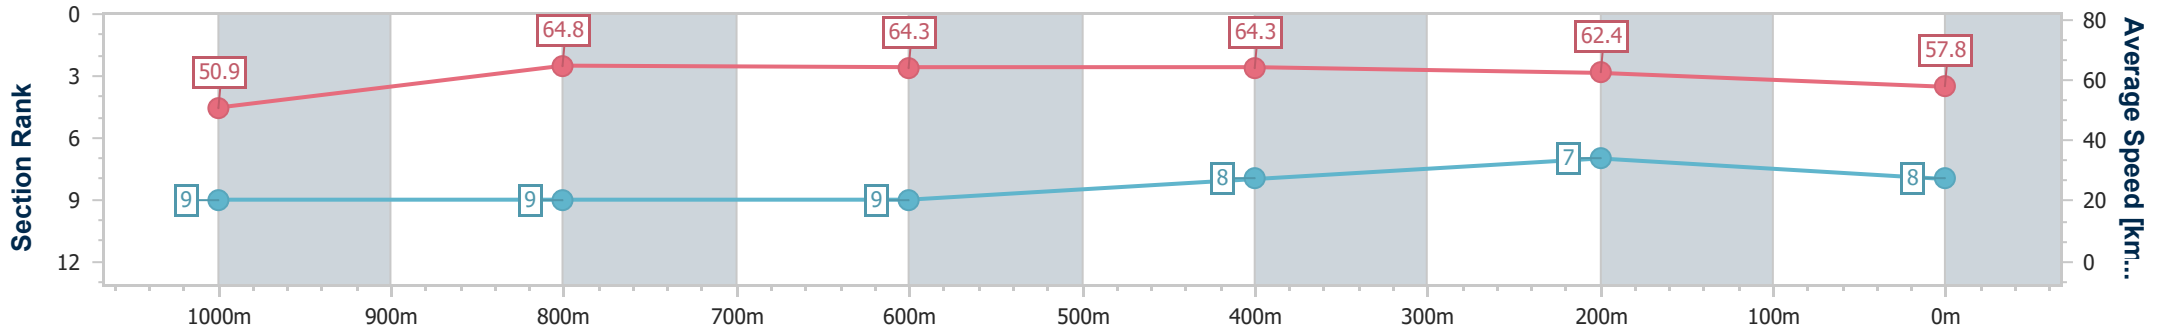

Horse/Jockey Name	Furthering
Final Rank	8
Fastest Section Time (Section)	0:11.13 (600m)
Top Speed [km/h] (Section)	67.5 (Overall)
Race State	Finished

Doomben QLD Professional
Race 2: LADBROKES YARD COMMENTS Fillies and Mares
Maiden Plate - 1200m
12 April 2023 - 12:33
Track Rating: Good 4, Weather: Fine, Rail Position: +10.5m Entire Course

BRISBANE
RACING CLUB

Section	Overall	1000m	800m	600m	400m	200m								
Section Times	1:11.55 [8] (0:14.14)	0:57.41 [9] (0:11.15)	0:46.26 [9] (0:11.19)	0:35.07 [9] (0:11.13)	0:23.94 [8] (0:11.50)	0:12.44 [7] (0:12.44)								
Average Speed [km/h]	50.9	64.8	64.3	64.3	62.4	57.8								
Top Speed [km/h]	67.5	65.8	65.6	65.6	63.9	60.8								
Avg. Dist. to Rail [m]	2.1	0.8	0.7	1.2	1.5	0.9								
Avg. Stride Freq. [Hz]	2.4	2.5	2.5	2.6	2.5	2.5								
Avg. Stride Length [m]	5.7	7.1	7.0	6.9	6.9	6.6								

- [ ] Ranking at each section and finish
- -.-.- No data available at this section
- NA No data available