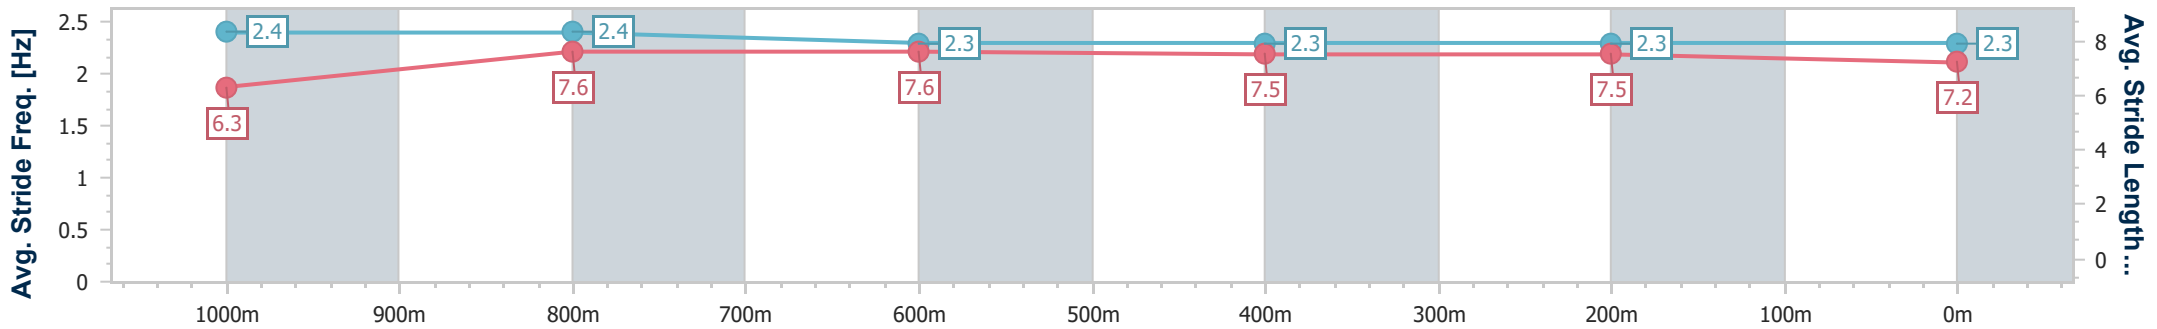

Horse/Jockey Name	Ardern
Final Rank	3
Fastest Section Time (Section)	0:11.03 (1000m)
Top Speed [km/h] (Section)	66.6 (Overall)
Race State	Finished

Doomben QLD Professional
Race 2: LADBROKES YARD COMMENTS Fillies and Mares
Maiden Plate - 1200m
12 April 2023 - 12:33
Track Rating: Good 4, Weather: Fine, Rail Position: +10.5m Entire Course

BRISBANE
RACING CLUB

Section	Overall	1000m	800m	600m	400m	200m
Section Times	1:10.57 [3] (0:13.40)	0:57.17 [3] (0:11.03)	0:46.14 [3] (0:11.33)	0:34.81 [5] (0:11.52)	0:23.29 [6] (0:11.38)	0:11.91 [5] (0:11.91)
Average Speed [km/h]	53.8	65.5	64.1	62.7	63.1	60.4
Top Speed [km/h]	66.6	66.4	64.8	65.3	65.3	63.5
Avg. Dist. to Rail [m]	3.5	1.4	1.8	1.0	0.8	1.4
Avg. Stride Freq. [Hz]	2.4	2.4	2.3	2.3	2.3	2.3
Avg. Stride Length [m]	6.3	7.6	7.6	7.5	7.5	7.2

- [ ] Ranking at each section and finish
- -.-.- No data available at this section
- NA No data available