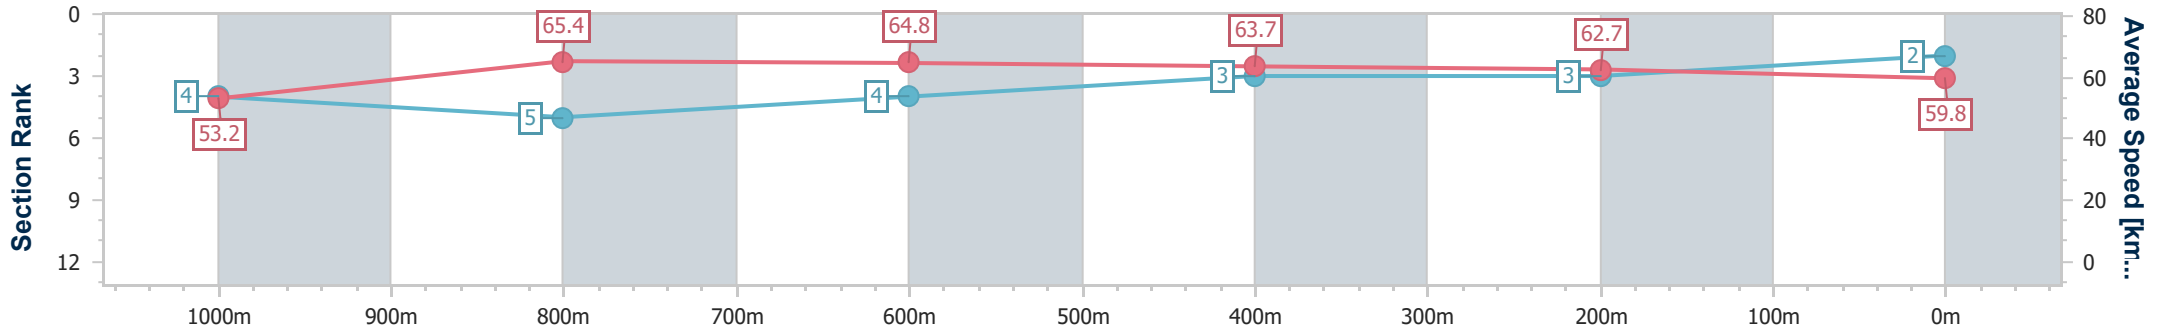

Horse/Jockey Name	Easy Company
Final Rank	2
Fastest Section Time (Section)	0:11.00 (1000m)
Top Speed [km/h] (Section)	67.0 (1000m)
Race State	Finished

Doomben QLD Professional
Race 2: LADBROKES YARD COMMENTS Fillies and Mares
Maiden Plate - 1200m
12 April 2023 - 12:33
Track Rating: Good 4, Weather: Fine, Rail Position: +10.5m Entire Course

BRISBANE
RACING CLUB

Section	Overall	1000m	800m	600m	400m	200m
Section Times	1:10.55 [2] (0:13.53)	0:57.02 [4] (0:11.00)	0:46.02 [5] (0:11.13)	0:34.89 [4] (0:11.38)	0:23.51 [3] (0:11.48)	0:12.03 [3] (0:12.03)
Average Speed [km/h]	53.2	65.4	64.8	63.7	62.7	59.8
Top Speed [km/h]	66.6	67.0	66.0	65.1	63.8	61.8
Avg. Dist. to Rail [m]	0.4	0.2	0.5	1.2	0.7	0.7
Avg. Stride Freq. [Hz]	2.4	2.4	2.4	2.4	2.4	2.5
Avg. Stride Length [m]	6.2	7.6	7.4	7.3	7.2	6.7

- [ ] Ranking at each section and finish
- -.-.- No data available at this section
- NA No data available