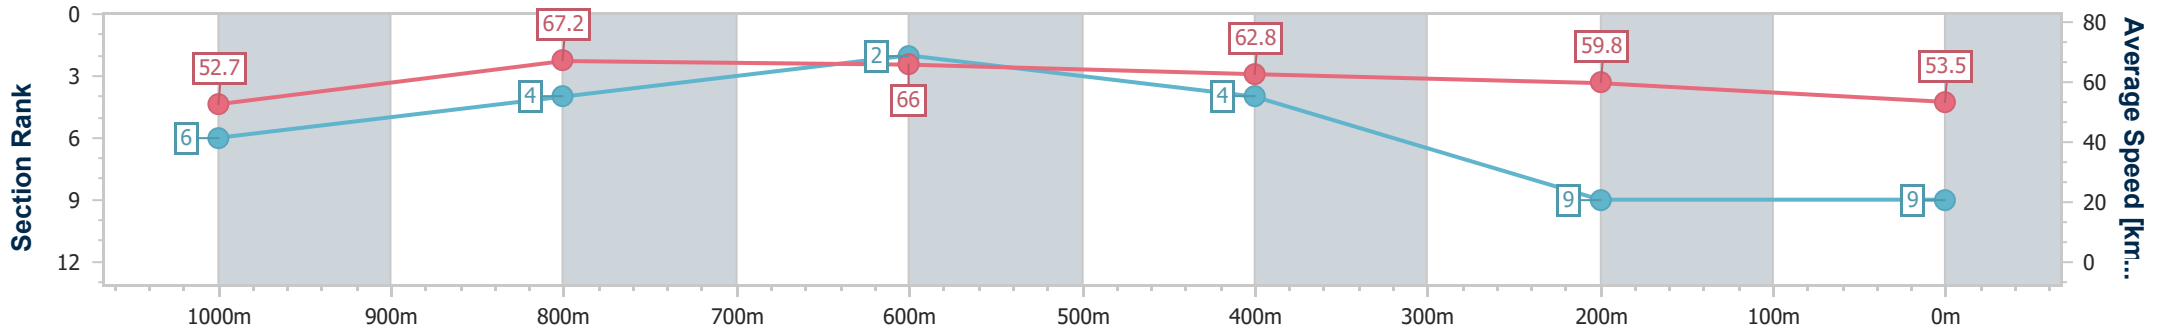

Horse/Jockey Name	Silk Sash
Final Rank	9
Fastest Section Time (Section)	0:10.78 (1000m)
Top Speed [km/h] (Section)	68.5 (1000m)
Race State	Finished

Doomben QLD Professional
Race 2: LADBROKES YARD COMMENTS Fillies and Mares
Maiden Plate - 1200m
12 April 2023 - 12:33
Track Rating: Good 4, Weather: Fine, Rail Position: +10.5m Entire Course

BRISBANE
RACING CLUB

Section	Overall	1000m	800m	600m	400m	200m
Section Times	1:12.45 [9] (0:13.67)	0:58.78 [6] (0:10.78)	0:48.00 [4] (0:10.95)	0:37.05 [2] (0:11.57)	0:25.48 [4] (0:12.05)	0:13.43 [9] (0:13.43)
Average Speed [km/h]	52.7	67.2	66.0	62.8	59.8	53.5
Top Speed [km/h]	66.6	68.5	67.5	64.9	61.6	57.0
Avg. Dist. to Rail [m]	4.5	2.4	1.0	1.1	2.1	3.7
Avg. Stride Freq. [Hz]	2.3	2.5	2.5	2.4	2.3	2.2
Avg. Stride Length [m]	6.2	7.4	7.4	7.3	7.1	6.7

- [ ] Ranking at each section and finish
- -.-.- No data available at this section
- NA No data available