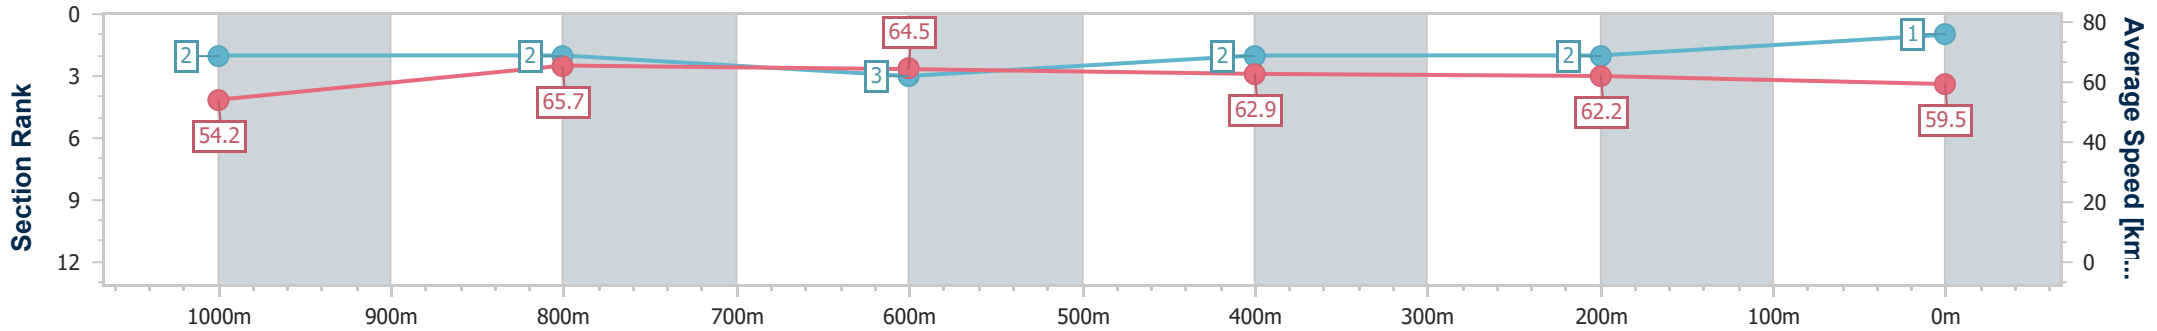

Section	Overall	1000m	800m	600m	400m	200m
Section Times	1:10.53 [1] (0:13.31)	0:57.22 [2] (0:10.98)	0:46.24 [2] (0:11.17)	0:35.07 [3] (0:11.40)	0:23.67 [2] (0:11.55)	0:12.12 [2] (0:12.12)
Average Speed [km/h]	54.2	65.7	64.5	62.9	62.2	59.5
Top Speed [km/h]	68.2	68.4	66.2	65.3	63.6	62.6
Avg. Dist. to Rail [m]	0.9	0.3	0.4	0.6	0.5	0.6
Avg. Stride Freq. [Hz]	2.3	2.3	2.3	2.3	2.3	2.3
Avg. Stride Length [m]	6.4	7.8	7.6	7.5	7.4	7.2