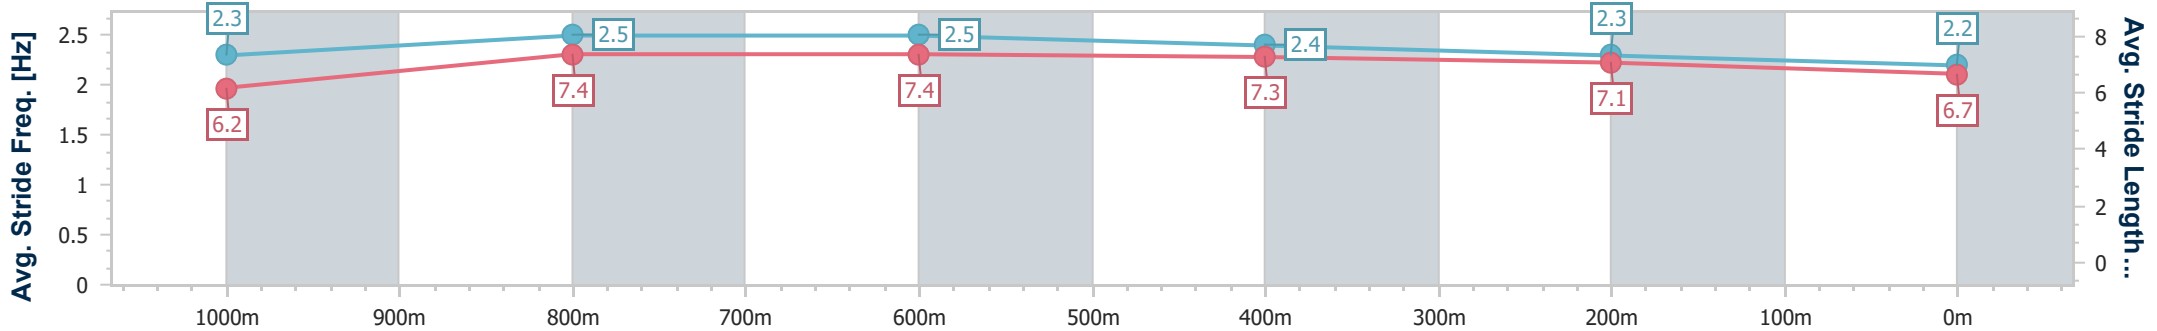

Horse/Jockey Name	Silk Sash
Final Rank	9
Fastest Section Time (Section)	0:10.78 (1000m)
Top Speed [km/h] (Section)	68.5 (1000m)
Race State	Finished

Doomben QLD Professional
Race 2: LADBROKES YARD COMMENTS Fillies and Mares
Maiden Plate - 1200m
12 April 2023 - 12:33
Track Rating: Good 4, Weather: Fine, Rail Position: +10.5m Entire Course

BRISBANE
RACING CLUB

Section	Overall	1000m	800m	600m	400m	200m
Section Times	1:12.45 [9] (0:13.67)	0:58.78 [6] (0:10.78)	0:48.00 [4] (0:10.95)	0:37.05 [2] (0:11.57)	0:25.48 [4] (0:12.05)	0:13.43 [9] (0:13.43)
Average Speed [km/h]	52.7	67.2	66.0	62.8	59.8	53.5
Top Speed [km/h]	66.6	68.5	67.5	64.9	61.6	57.0
Avg. Dist. to Rail [m]	4.5	2.4	1.0	1.1	2.1	3.7
Avg. Stride Freq. [Hz]	2.3	2.5	2.5	2.4	2.3	2.2
Avg. Stride Length [m]	6.2	7.4	7.4	7.3	7.1	6.7

- [ ] Ranking at each section and finish
- -.-.- No data available at this section
- NA No data available