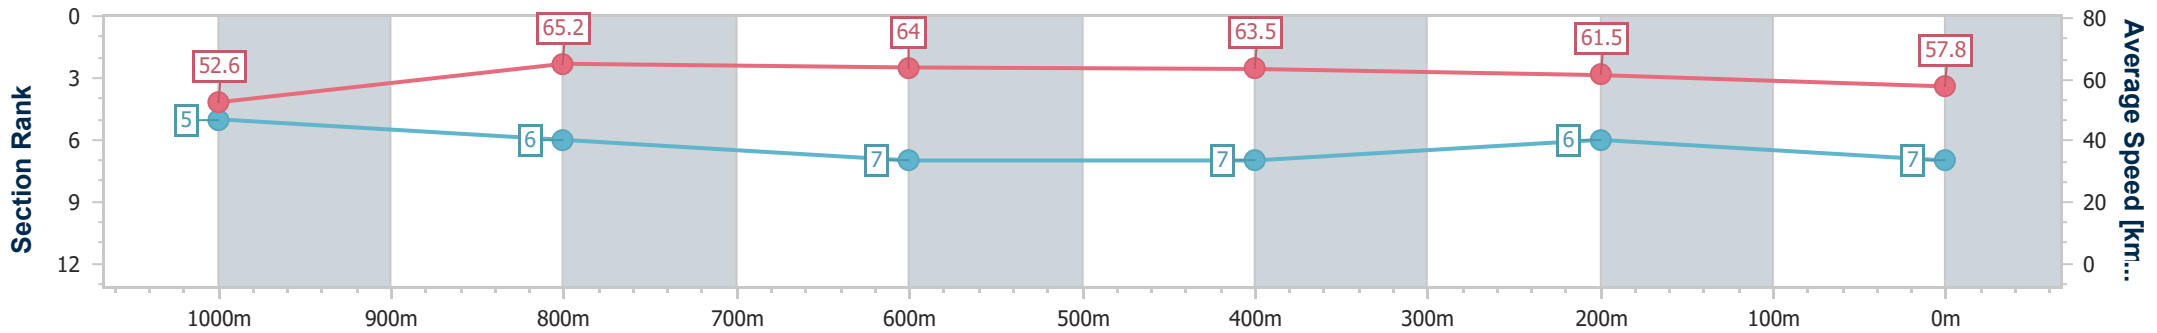

Horse/Jockey Name	French Step
Final Rank	7
Fastest Section Time (Section)	0:11.09 (1000m)
Top Speed [km/h] (Section)	66.9 (Overall)
Race State	Finished

Doomben QLD Professional
Race 2: LADBROKES YARD COMMENTS Fillies and Mares
Maiden Plate - 1200m
12 April 2023 - 12:33
Track Rating: Good 4, Weather: Fine, Rail Position: +10.5m Entire Course

BRISBANE
RACING CLUB

Section	Overall	1000m	800m	600m	400m	200m
Section Times	1:11.50 [7] (0:13.67)	0:57.83 [5] (0:11.09)	0:46.74 [6] (0:11.28)	0:35.46 [7] (0:11.31)	0:24.15 [7] (0:11.70)	0:12.45 [6] (0:12.45)
Average Speed [km/h]	52.6	65.2	64.0	63.5	61.5	57.8
Top Speed [km/h]	66.9	66.7	65.2	65.0	63.0	59.8
Avg. Dist. to Rail [m]	1.6	1.2	0.4	0.5	1.7	2.8
Avg. Stride Freq. [Hz]	2.2	2.3	2.2	2.3	2.3	2.3
Avg. Stride Length [m]	6.6	7.9	7.9	7.8	7.5	7.1

- [ ] Ranking at each section and finish
- -.-.- No data available at this section
- NA No data available