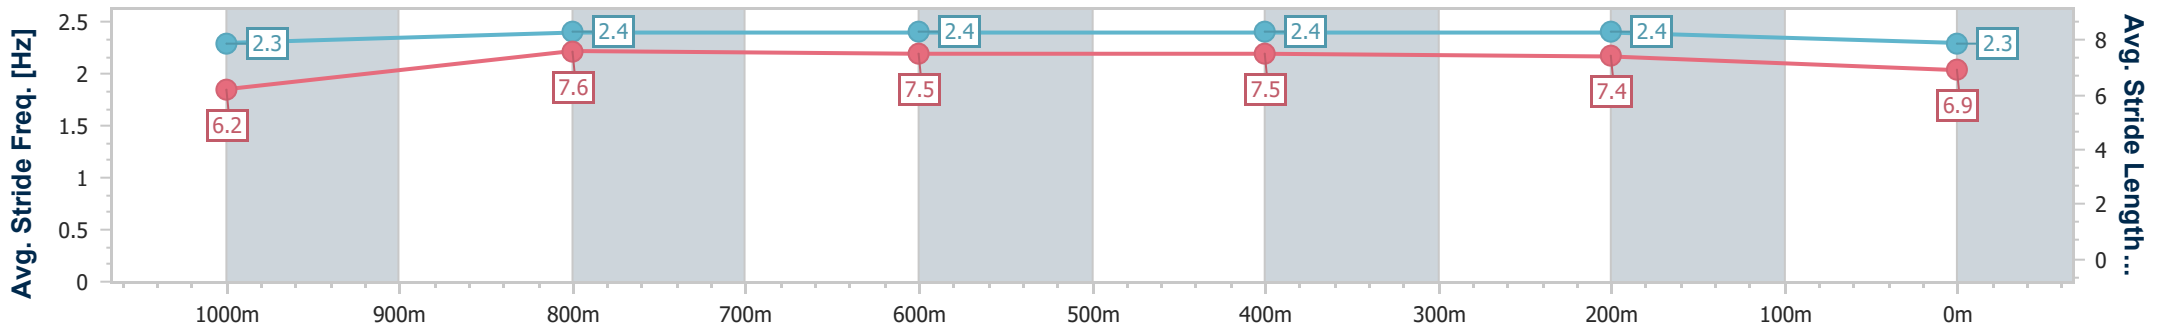

Horse/Jockey Name	Roar Hide
Final Rank	6
Fastest Section Time (Section)	0:11.04 (1000m)
Top Speed [km/h] (Section)	67.0 (1000m)
Race State	Finished

Doomben QLD Professional
Race 2: LADBROKES YARD COMMENTS Fillies and Mares
Maiden Plate - 1200m
12 April 2023 - 12:33
Track Rating: Good 4, Weather: Fine, Rail Position: +10.5m Entire Course

BRISBANE
RACING CLUB

Section	Overall	1000m	800m	600m	400m	200m
Section Times	1:11.42 [6] (0:13.98)	0:57.44 [8] (0:11.04)	0:46.40 [8] (0:11.27)	0:35.13 [8] (0:11.31)	0:23.82 [9] (0:11.49)	0:12.33 [8] (0:12.33)
Average Speed [km/h]	51.5	65.4	64.0	63.8	62.7	58.3
Top Speed [km/h]	66.9	67.0	65.4	64.6	64.0	61.2
Avg. Dist. to Rail [m]	4.9	0.7	0.6	0.5	2.8	4.6
Avg. Stride Freq. [Hz]	2.3	2.4	2.4	2.4	2.4	2.3
Avg. Stride Length [m]	6.2	7.6	7.5	7.5	7.4	6.9

- [ ] Ranking at each section and finish
- -.-.- No data available at this section
- NA No data available