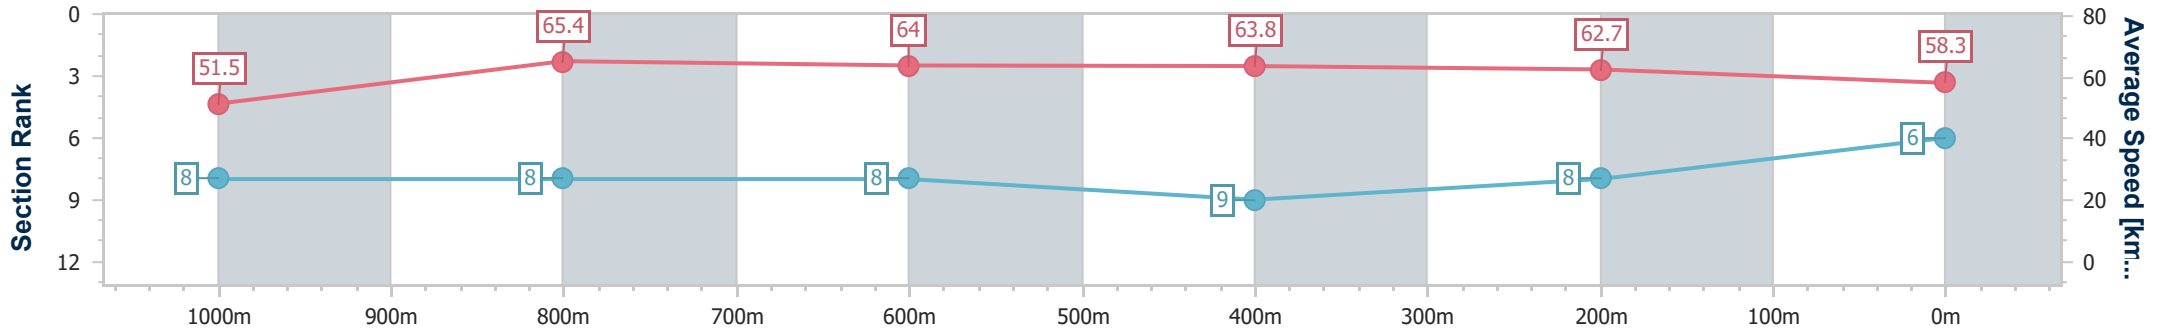

Horse/Jockey Name	Roar Hide
Final Rank	6
Fastest Section Time (Section)	0:11.04 (1000m)
Top Speed [km/h] (Section)	67.0 (1000m)
Race State	Finished

Doomben QLD Professional
Race 2: LADBROKES YARD COMMENTS Fillies and Mares
Maiden Plate - 1200m
12 April 2023 - 12:33
Track Rating: Good 4, Weather: Fine, Rail Position: +10.5m Entire Course

BRISBANE
RACING CLUB

Section	Overall	1000m	800m	600m	400m	200m
Section Times	1:11.42 [6] (0:13.98)	0:57.44 [8] (0:11.04)	0:46.40 [8] (0:11.27)	0:35.13 [8] (0:11.31)	0:23.82 [9] (0:11.49)	0:12.33 [8] (0:12.33)
Average Speed [km/h]	51.5	65.4	64.0	63.8	62.7	58.3
Top Speed [km/h]	66.9	67.0	65.4	64.6	64.0	61.2
Avg. Dist. to Rail [m]	4.9	0.7	0.6	0.5	2.8	4.6
Avg. Stride Freq. [Hz]	2.3	2.4	2.4	2.4	2.4	2.3
Avg. Stride Length [m]	6.2	7.6	7.5	7.5	7.4	6.9

- [ ] Ranking at each section and finish
- -.-.- No data available at this section
- NA No data available