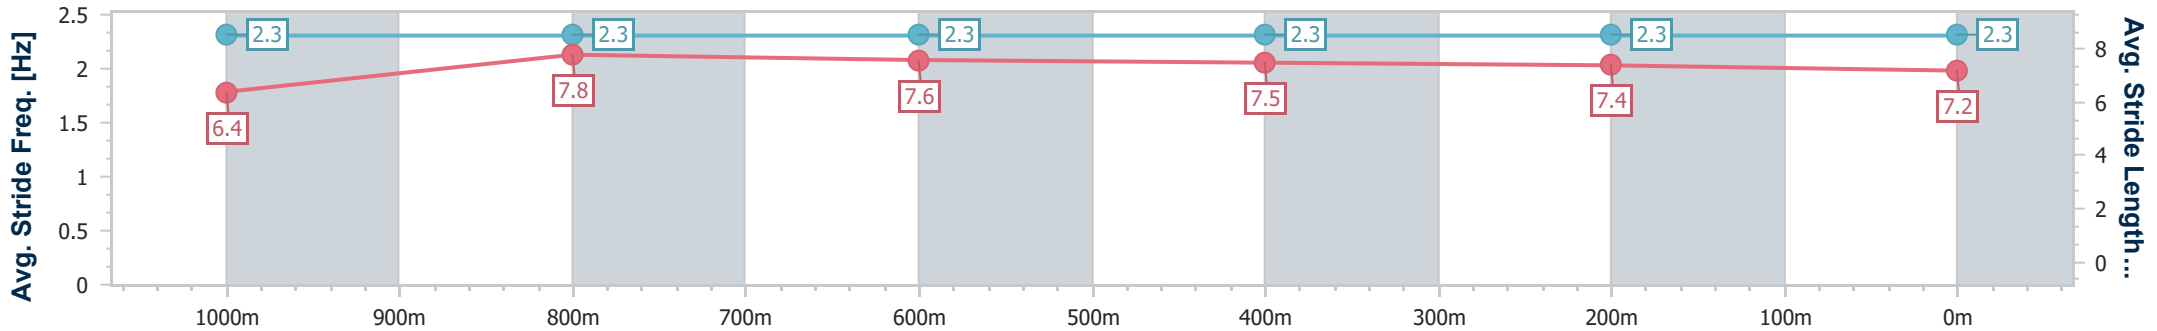

Section	Overall	1000m	800m	600m	400m	200m
Section Times	1:10.53 [1] (0:13.31)	0:57.22 [2] (0:10.98)	0:46.24 [2] (0:11.17)	0:35.07 [3] (0:11.40)	0:23.67 [2] (0:11.55)	0:12.12 [2] (0:12.12)
Average Speed [km/h]	54.2	65.7	64.5	62.9	62.2	59.5
Top Speed [km/h]	68.2	68.4	66.2	65.3	63.6	62.6
Avg. Dist. to Rail [m]	0.9	0.3	0.4	0.6	0.5	0.6
Avg. Stride Freq. [Hz]	2.3	2.3	2.3	2.3	2.3	2.3
Avg. Stride Length [m]	6.4	7.8	7.6	7.5	7.4	7.2