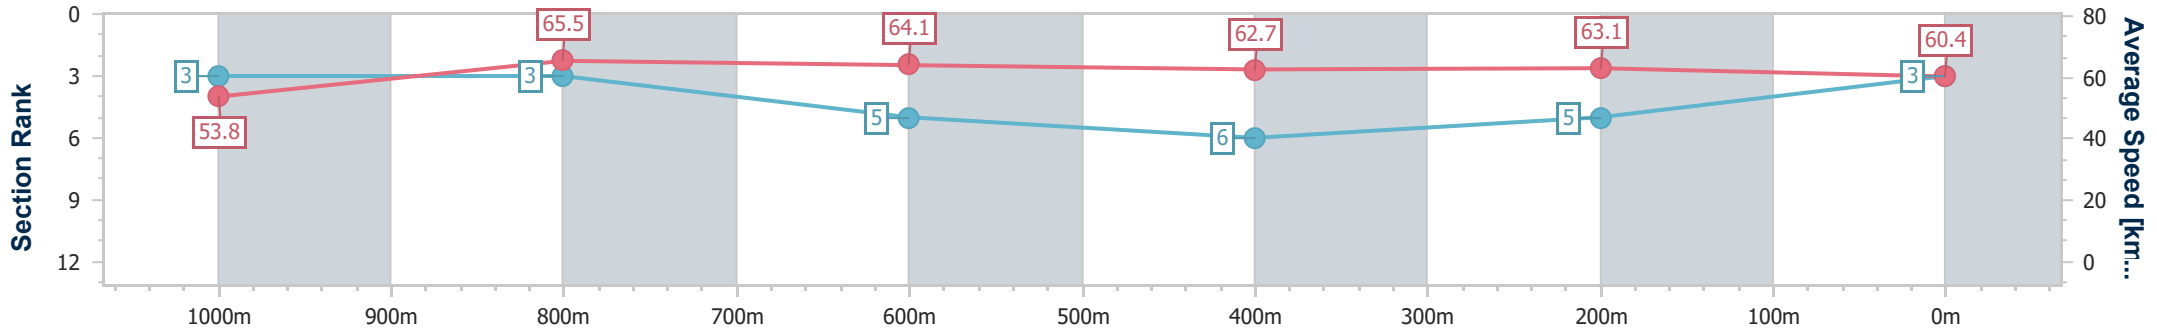

Horse/Jockey Name	Ardern
Final Rank	3
Fastest Section Time (Section)	0:11.03 (1000m)
Top Speed [km/h] (Section)	66.6 (Overall)
Race State	Finished

Doomben QLD Professional
Race 2: LADBROKES YARD COMMENTS Fillies and Mares
Maiden Plate - 1200m
12 April 2023 - 12:33
Track Rating: Good 4, Weather: Fine, Rail Position: +10.5m Entire Course

BRISBANE
RACING CLUB

Section	Overall	1000m	800m	600m	400m	200m
Section Times	1:10.57 [3] (0:13.40)	0:57.17 [3] (0:11.03)	0:46.14 [3] (0:11.33)	0:34.81 [5] (0:11.52)	0:23.29 [6] (0:11.38)	0:11.91 [5] (0:11.91)
Average Speed [km/h]	53.8	65.5	64.1	62.7	63.1	60.4
Top Speed [km/h]	66.6	66.4	64.8	65.3	65.3	63.5
Avg. Dist. to Rail [m]	3.5	1.4	1.8	1.0	0.8	1.4
Avg. Stride Freq. [Hz]	2.4	2.4	2.3	2.3	2.3	2.3
Avg. Stride Length [m]	6.3	7.6	7.6	7.5	7.5	7.2

- [ ] Ranking at each section and finish
- -.-.- No data available at this section
- NA No data available