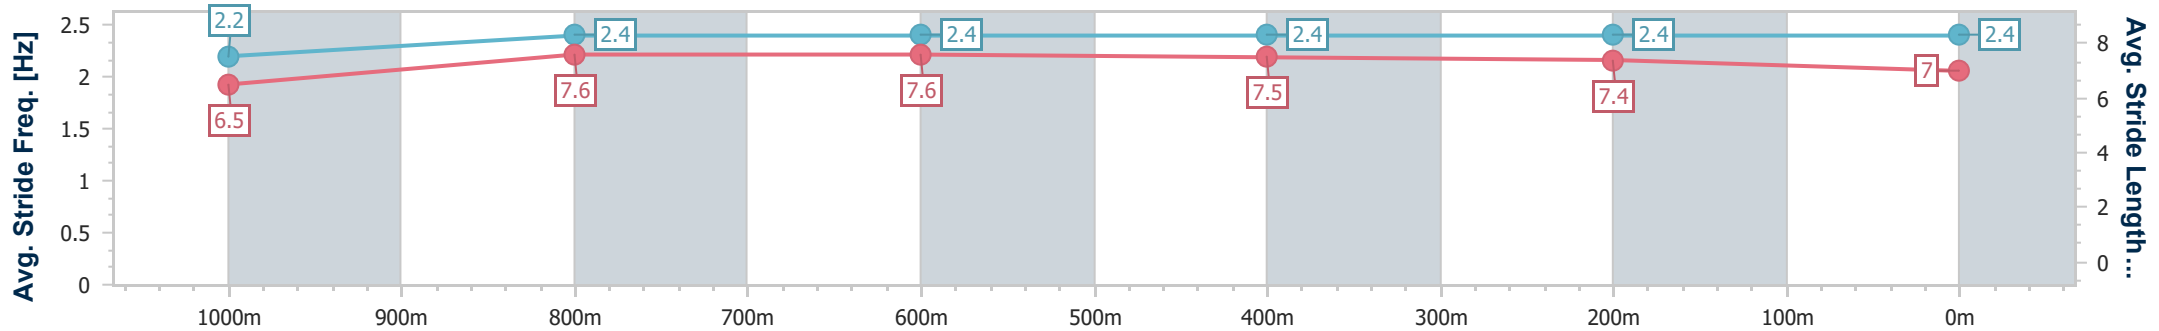

Horse/Jockey Name	Classique Gal
Final Rank	4
Fastest Section Time (Section)	0:10.99 (1000m)
Top Speed [km/h] (Section)	66.5 (1000m)
Race State	Finished

Doomben QLD Professional
Race 2: LADBROKES YARD COMMENTS Fillies and Mares
Maiden Plate - 1200m
12 April 2023 - 12:33
Track Rating: Good 4, Weather: Fine, Rail Position: +10.5m Entire Course

BRISBANE
RACING CLUB

Section	Overall	1000m	800m	600m	400m	200m
Section Times	1:10.65 [4] (0:13.88)	0:56.77 [7] (0:10.99)	0:45.78 [7] (0:11.09)	0:34.69 [6] (0:11.28)	0:23.41 [5] (0:11.43)	0:11.98 [4] (0:11.98)
Average Speed [km/h]	52.0	65.6	65.2	64.0	63.0	60.1
Top Speed [km/h]	66.5	66.5	66.3	65.6	64.0	63.9
Avg. Dist. to Rail [m]	2.6	0.8	0.9	0.8	0.7	2.0
Avg. Stride Freq. [Hz]	2.2	2.4	2.4	2.4	2.4	2.4
Avg. Stride Length [m]	6.5	7.6	7.6	7.5	7.4	7.0

- [ ] Ranking at each section and finish
- -.-.- No data available at this section
- NA No data available