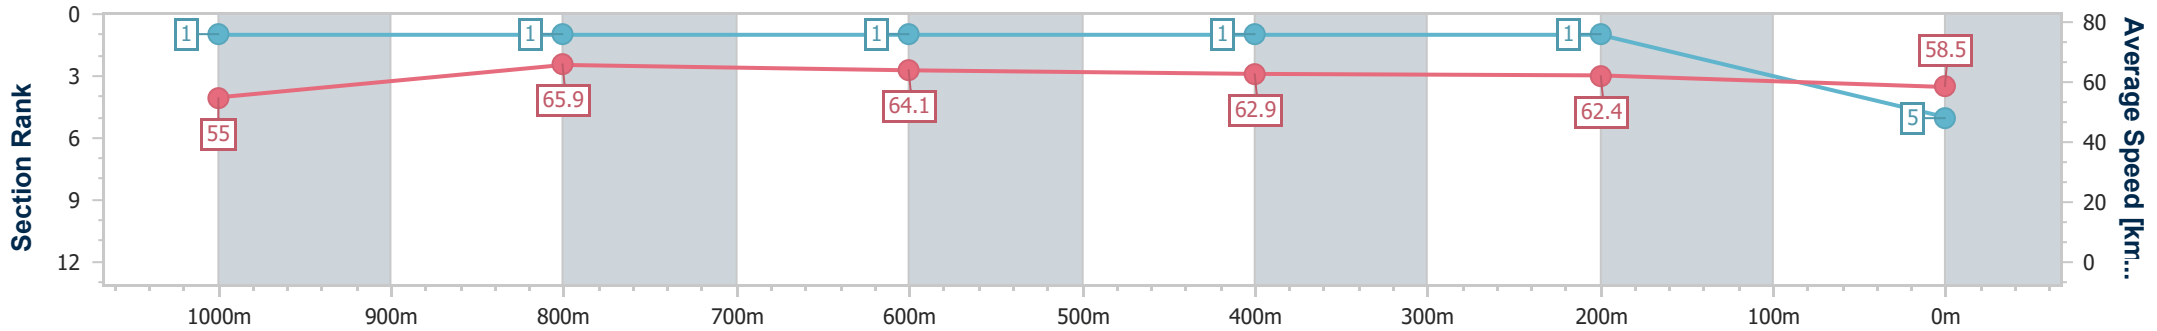

Horse/Jockey Name	Ever So Clever
Final Rank	5
Fastest Section Time (Section)	0:10.95 (1000m)
Top Speed [km/h] (Section)	68.8 (1000m)
Race State	Finished

Doomben QLD Professional
Race 2: LADBROKES YARD COMMENTS Fillies and Mares
Maiden Plate - 1200m
12 April 2023 - 12:33
Track Rating: Good 4, Weather: Fine, Rail Position: +10.5m Entire Course

BRISBANE RACING CLUB

Section	Overall	1000m	800m	600m	400m	200m
Section Times	1:10.71 [5] (0:13.11)	0:57.60 [1] (0:10.95)	0:46.65 [1] (0:11.31)	0:35.34 [1] (0:11.50)	0:23.84 [1] (0:11.54)	0:12.30 [1] (0:12.30)
Average Speed [km/h]	55.0	65.9	64.1	62.9	62.4	58.5
Top Speed [km/h]	68.8	68.8	65.6	65.0	62.9	62.3
Avg. Dist. to Rail [m]	1.9	0.8	1.6	1.0	0.5	0.4
Avg. Stride Freq. [Hz]	2.4	2.4	2.4	2.4	2.3	2.3
Avg. Stride Length [m]	6.3	7.7	7.5	7.5	7.4	7.0

- [ ] Ranking at each section and finish
- -.-.- No data available at this section
- NA No data available