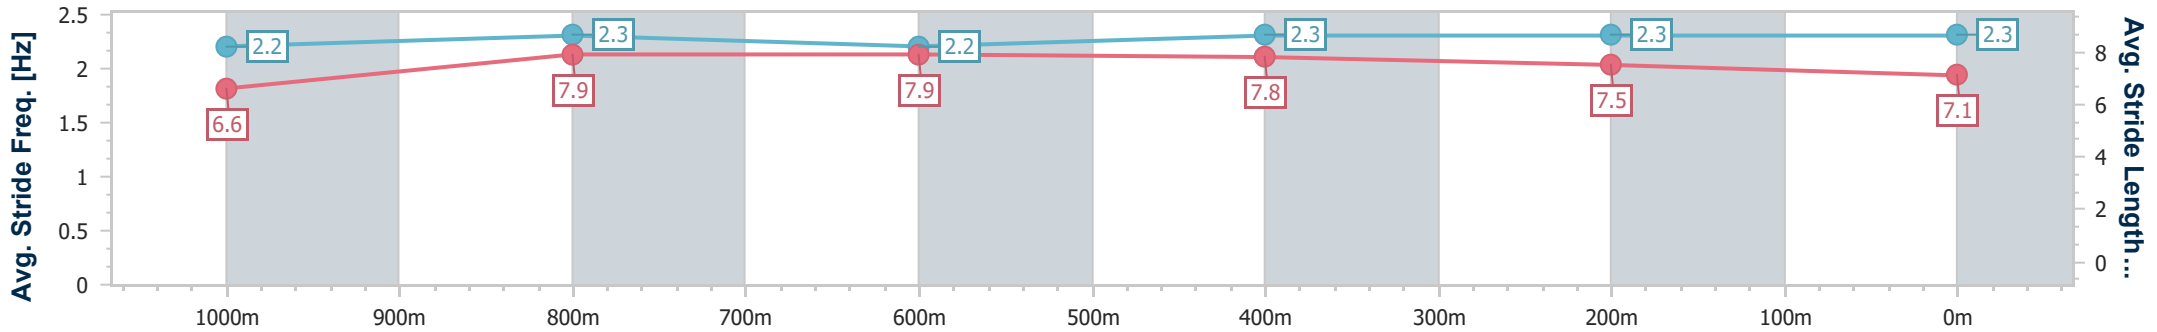

Horse/Jockey Name	French Step
Final Rank	7
Fastest Section Time (Section)	0:11.09 (1000m)
Top Speed [km/h] (Section)	66.9 (Overall)
Race State	Finished

Doomben QLD Professional
Race 2: LADBROKES YARD COMMENTS Fillies and Mares
Maiden Plate - 1200m
12 April 2023 - 12:33
Track Rating: Good 4, Weather: Fine, Rail Position: +10.5m Entire Course

BRISBANE
RACING CLUB

Section	Overall	1000m	800m	600m	400m	200m
Section Times	1:11.50 [7] (0:13.67)	0:57.83 [5] (0:11.09)	0:46.74 [6] (0:11.28)	0:35.46 [7] (0:11.31)	0:24.15 [7] (0:11.70)	0:12.45 [6] (0:12.45)
Average Speed [km/h]	52.6	65.2	64.0	63.5	61.5	57.8
Top Speed [km/h]	66.9	66.7	65.2	65.0	63.0	59.8
Avg. Dist. to Rail [m]	1.6	1.2	0.4	0.5	1.7	2.8
Avg. Stride Freq. [Hz]	2.2	2.3	2.2	2.3	2.3	2.3
Avg. Stride Length [m]	6.6	7.9	7.9	7.8	7.5	7.1

- [ ] Ranking at each section and finish
- -.-.- No data available at this section
- NA No data available