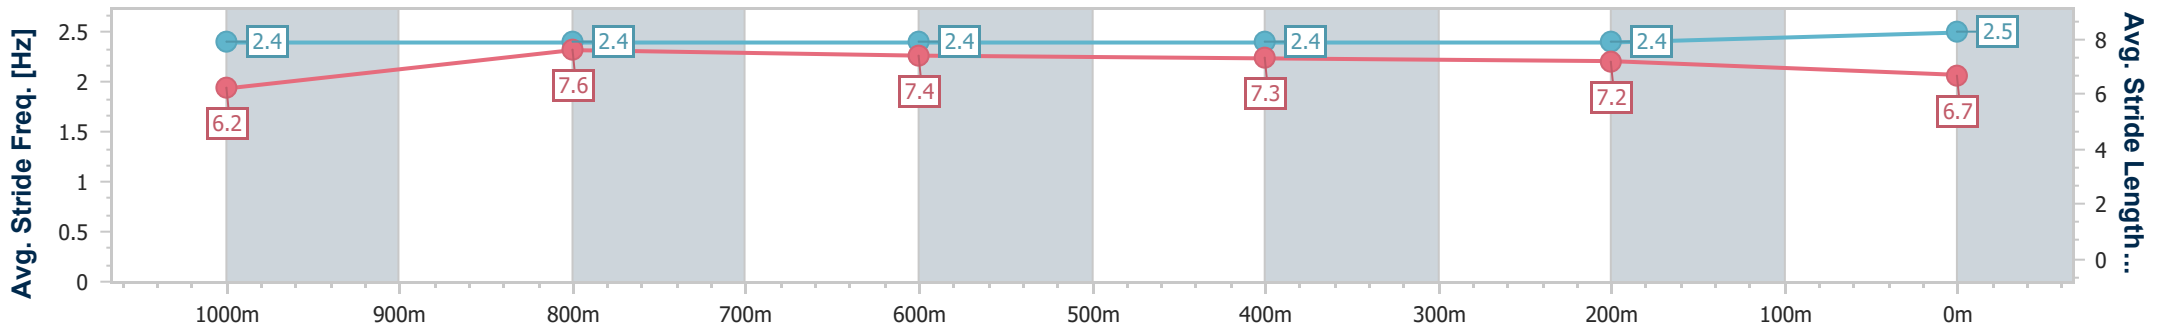

Horse/Jockey Name	Easy Company
Final Rank	2
Fastest Section Time (Section)	0:11.00 (1000m)
Top Speed [km/h] (Section)	67.0 (1000m)
Race State	Finished

Doomben QLD Professional
Race 2: LADBROKES YARD COMMENTS Fillies and Mares
Maiden Plate - 1200m
12 April 2023 - 12:33
Track Rating: Good 4, Weather: Fine, Rail Position: +10.5m Entire Course

BRISBANE
RACING CLUB

Section	Overall	1000m	800m	600m	400m	200m
Section Times	1:10.55 [2] (0:13.53)	0:57.02 [4] (0:11.00)	0:46.02 [5] (0:11.13)	0:34.89 [4] (0:11.38)	0:23.51 [3] (0:11.48)	0:12.03 [3] (0:12.03)
Average Speed [km/h]	53.2	65.4	64.8	63.7	62.7	59.8
Top Speed [km/h]	66.6	67.0	66.0	65.1	63.8	61.8
Avg. Dist. to Rail [m]	0.4	0.2	0.5	1.2	0.7	0.7
Avg. Stride Freq. [Hz]	2.4	2.4	2.4	2.4	2.4	2.5
Avg. Stride Length [m]	6.2	7.6	7.4	7.3	7.2	6.7

- [ ] Ranking at each section and finish
- -.-.- No data available at this section
- NA No data available