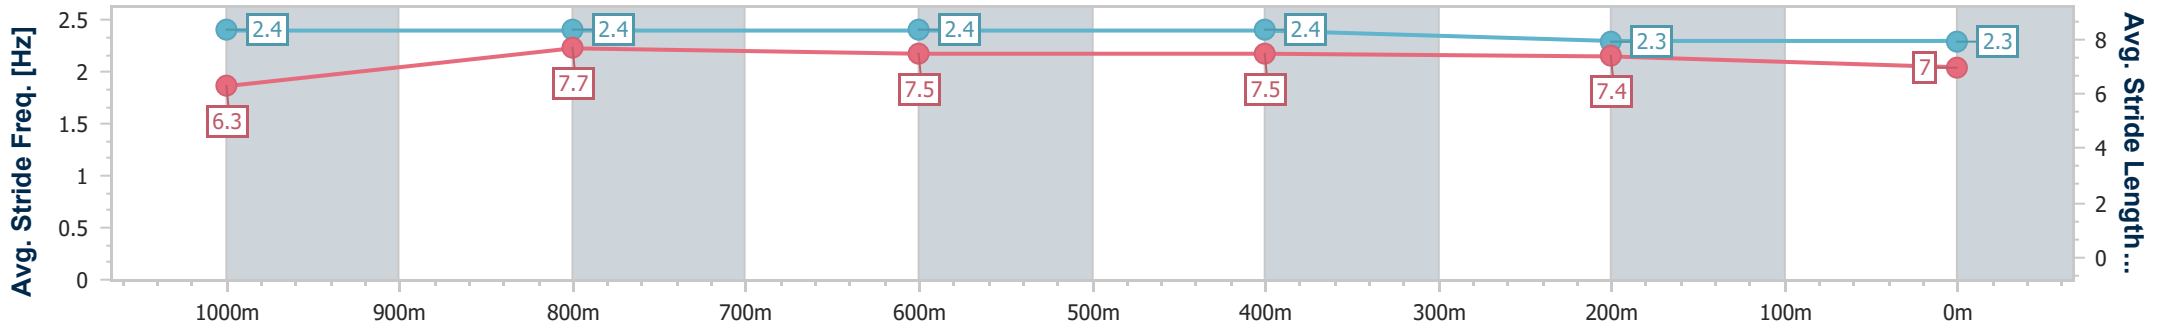

Horse/Jockey Name	Ever So Clever
Final Rank	5
Fastest Section Time (Section)	0:10.95 (1000m)
Top Speed [km/h] (Section)	68.8 (1000m)
Race State	Finished

Doomben QLD Professional
Race 2: LADBROKES YARD COMMENTS Fillies and Mares
Maiden Plate - 1200m
12 April 2023 - 12:33
Track Rating: Good 4, Weather: Fine, Rail Position: +10.5m Entire Course

BRISBANE RACING CLUB

Section	Overall	1000m	800m	600m	400m	200m
Section Times	1:10.71 [5] (0:13.11)	0:57.60 [1] (0:10.95)	0:46.65 [1] (0:11.31)	0:35.34 [1] (0:11.50)	0:23.84 [1] (0:11.54)	0:12.30 [1] (0:12.30)
Average Speed [km/h]	55.0	65.9	64.1	62.9	62.4	58.5
Top Speed [km/h]	68.8	68.8	65.6	65.0	62.9	62.3
Avg. Dist. to Rail [m]	1.9	0.8	1.6	1.0	0.5	0.4
Avg. Stride Freq. [Hz]	2.4	2.4	2.4	2.4	2.3	2.3
Avg. Stride Length [m]	6.3	7.7	7.5	7.5	7.4	7.0

- [ ] Ranking at each section and finish
- -.-.- No data available at this section
- NA No data available