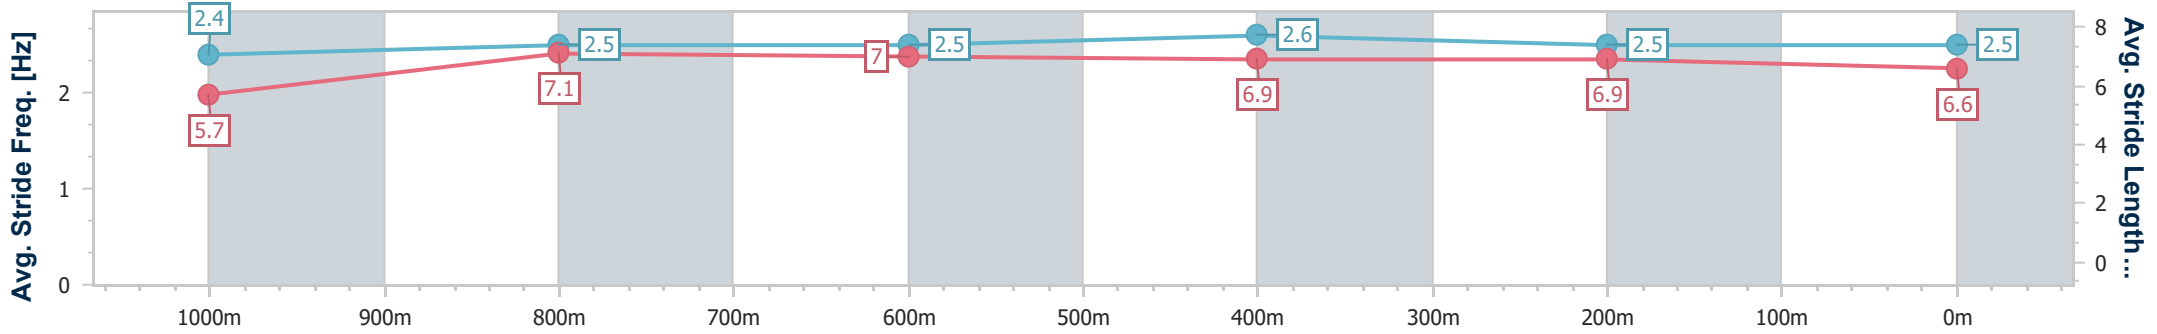

Horse/Jockey Name	Furthering
Final Rank	8
Fastest Section Time (Section)	0:11.13 (600m)
Top Speed [km/h] (Section)	67.5 (Overall)
Race State	Finished

Doomben QLD Professional
Race 2: LADBROKES YARD COMMENTS Fillies and Mares
Maiden Plate - 1200m
12 April 2023 - 12:33
Track Rating: Good 4, Weather: Fine, Rail Position: +10.5m Entire Course

BRISBANE
RACING CLUB

Section	Overall	1000m	800m	600m	400m	200m								
Section Times	1:11.55 [8] (0:14.14)	0:57.41 [9] (0:11.15)	0:46.26 [9] (0:11.19)	0:35.07 [9] (0:11.13)	0:23.94 [8] (0:11.50)	0:12.44 [7] (0:12.44)								
Average Speed [km/h]	50.9	64.8	64.3	64.3	62.4	57.8								
Top Speed [km/h]	67.5	65.8	65.6	65.6	63.9	60.8								
Avg. Dist. to Rail [m]	2.1	0.8	0.7	1.2	1.5	0.9								
Avg. Stride Freq. [Hz]	2.4	2.5	2.5	2.6	2.5	2.5								
Avg. Stride Length [m]	5.7	7.1	7.0	6.9	6.9	6.6								

- [ ] Ranking at each section and finish
- -.-.- No data available at this section
- NA No data available