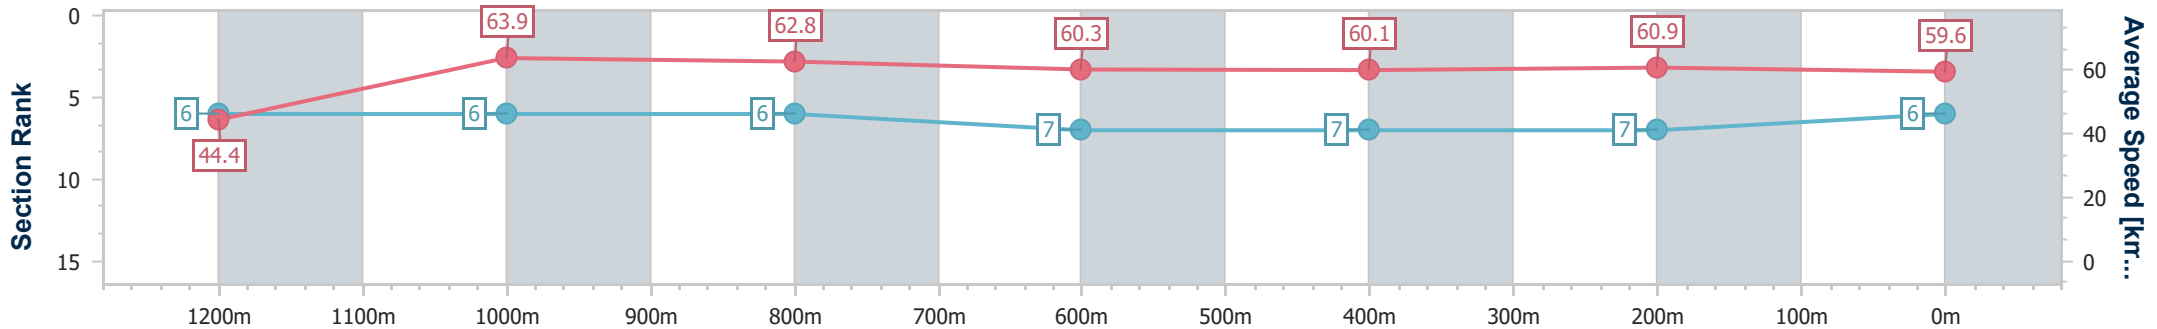

Horse/Jockey Name	Devillain
Final Rank	6
Fastest Section Time (Section)	0:11.24 (1200m)
Top Speed [km/h] (Section)	65.3 (1000m)
Race State	Finished

Ipswich QLD Professional
Race 6: LABOUR DAY RACES MONDAY 1 MAY RATINGS BAND
0 - 62 Handicap - 1350m
10 April 2023 - 15:52

Track Rating: Soft 6, Weather: Fine, Rail Position: True

Section	Overall	1200m	1000m	800m	600m	400m	200m						
Section Times	1:22.37 [6] (0:12.17)	1:10.20 [6] (0:11.24)	0:58.96 [6] (0:11.35)	0:47.61 [6] (0:11.83)	0:35.78 [7] (0:11.88)	0:23.90 [7] (0:11.83)	0:12.07 [7] (0:12.07)						
Average Speed [km/h]	44.4	63.9	62.8	60.3	60.1	60.9	59.6						
Top Speed [km/h]	62.8	64.8	65.3	61.4	61.2	61.6	61.0						
Avg. Dist. to Rail [m]	1.9	2.7	3.0	2.6	2.3	2.2	6.0						
Avg. Stride Freq. [Hz]	2.2	2.4	2.4	2.3	2.3	2.3	2.3						
Avg. Stride Length [m]	5.7	7.4	7.4	7.3	7.2	7.4	7.1						

- [ ] Ranking at each section and finish
- -.-.- No data available at this section
- NA No data available