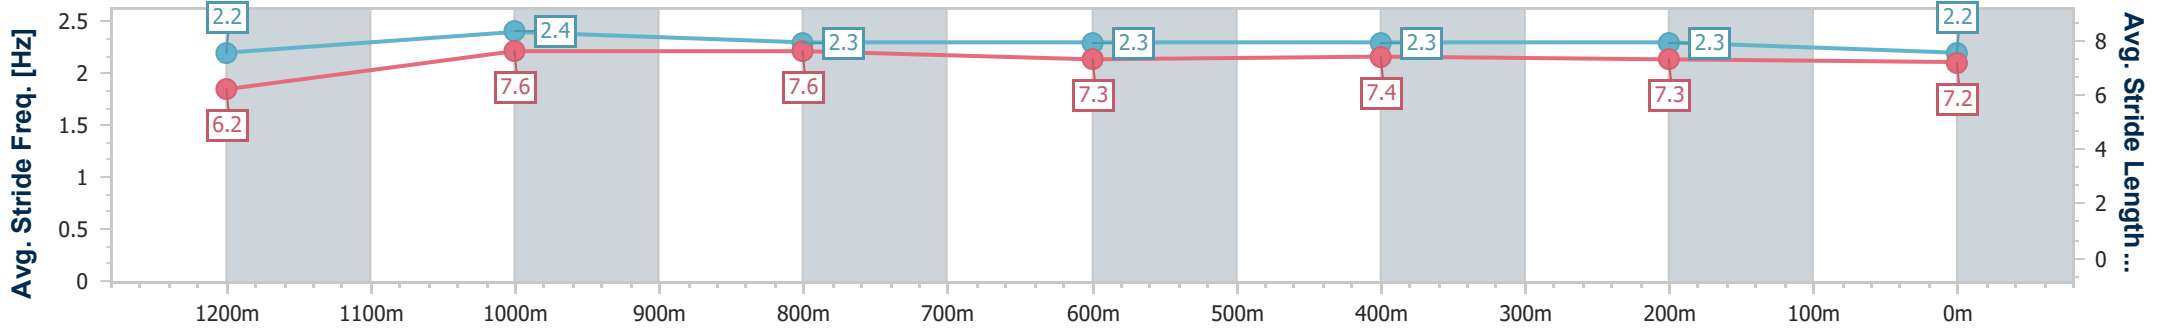

Horse/Jockey Name	Bambalam
Final Rank	2
Fastest Section Time (Section)	0:11.02 (1200m)
Top Speed [km/h] (Section)	66.0 (1200m)
Race State	Finished

Ipswich QLD Professional
Race 6: LABOUR DAY RACES MONDAY 1 MAY RATINGS BAND
0 - 62 Handicap - 1350m
10 April 2023 - 15:52

Track Rating: Soft 6, Weather: Fine, Rail Position: True

Section	Overall	1200m	1000m	800m	600m	400m	200m
Section Times	1:21.83 [2] (0:11.43)	1:10.40 [1] (0:11.02)	0:59.38 [1] (0:11.38)	0:48.00 [1] (0:11.86)	0:36.14 [1] (0:11.84)	0:24.30 [1] (0:11.94)	0:12.36 [1] (0:12.36)
Average Speed [km/h]	47.3	65.2	63.1	60.2	59.9	60.2	58.2
Top Speed [km/h]	63.9	66.0	64.7	61.1	60.5	60.7	59.7
Avg. Dist. to Rail [m]	1.4	0.8	1.5	2.6	3.1	0.8	0.5
Avg. Stride Freq. [Hz]	2.2	2.4	2.3	2.3	2.3	2.3	2.2
Avg. Stride Length [m]	6.2	7.6	7.6	7.3	7.4	7.3	7.2

- [ ] Ranking at each section and finish
- -.-.- No data available at this section
- NA No data available