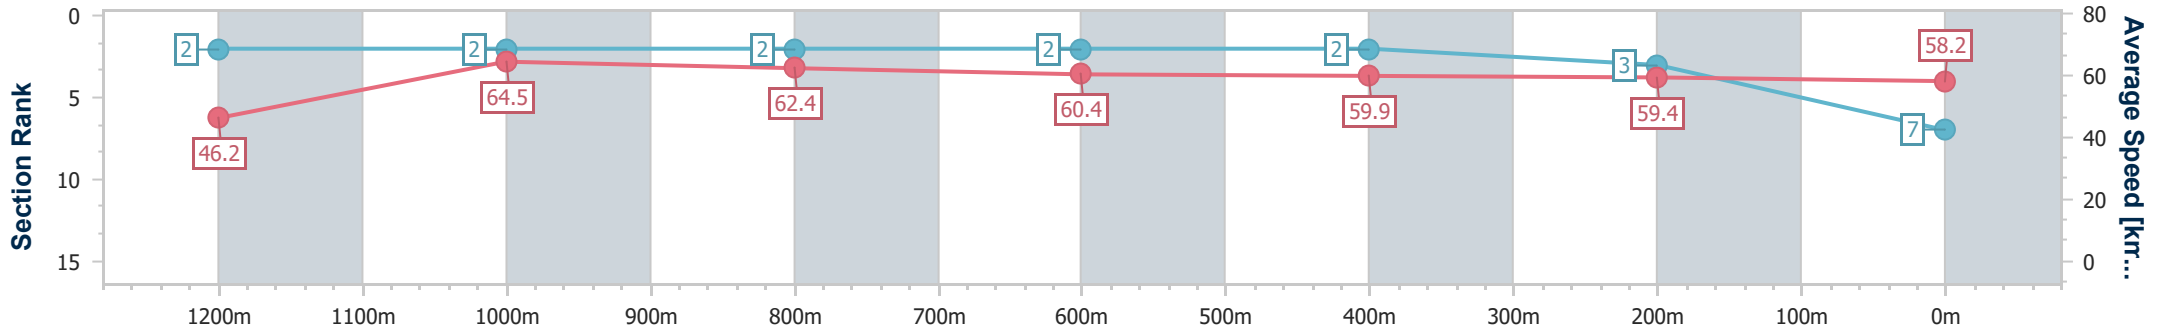

Horse/Jockey Name	Late Night Devil
Final Rank	7
Fastest Section Time (Section)	0:11.14 (1200m)
Top Speed [km/h] (Section)	67.1 (1200m)
Race State	Finished

Ipswich QLD Professional
Race 6: LABOUR DAY RACES MONDAY 1 MAY RATINGS BAND
0 - 62 Handicap - 1350m
10 April 2023 - 15:52

Track Rating: Soft 6, Weather: Fine, Rail Position: True

Section	Overall	1200m	1000m	800m	600m	400m	200m
Section Times	1:22.38 [7] (0:11.70)	1:10.68 [2] (0:11.14)	0:59.54 [2] (0:11.40)	0:48.14 [2] (0:11.77)	0:36.37 [2] (0:11.87)	0:24.50 [2] (0:12.11)	0:12.39 [3] (0:12.39)
Average Speed [km/h]	46.2	64.5	62.4	60.4	59.9	59.4	58.2
Top Speed [km/h]	61.4	67.1	64.4	61.1	60.5	60.2	60.0
Avg. Dist. to Rail [m]	1.1	1.0	3.6	3.7	2.7	0.7	1.2
Avg. Stride Freq. [Hz]	2.4	2.5	2.4	2.4	2.4	2.4	2.4
Avg. Stride Length [m]	5.5	7.1	7.1	6.9	6.9	6.8	6.7

- [ ] Ranking at each section and finish
- -.-.- No data available at this section
- NA No data available