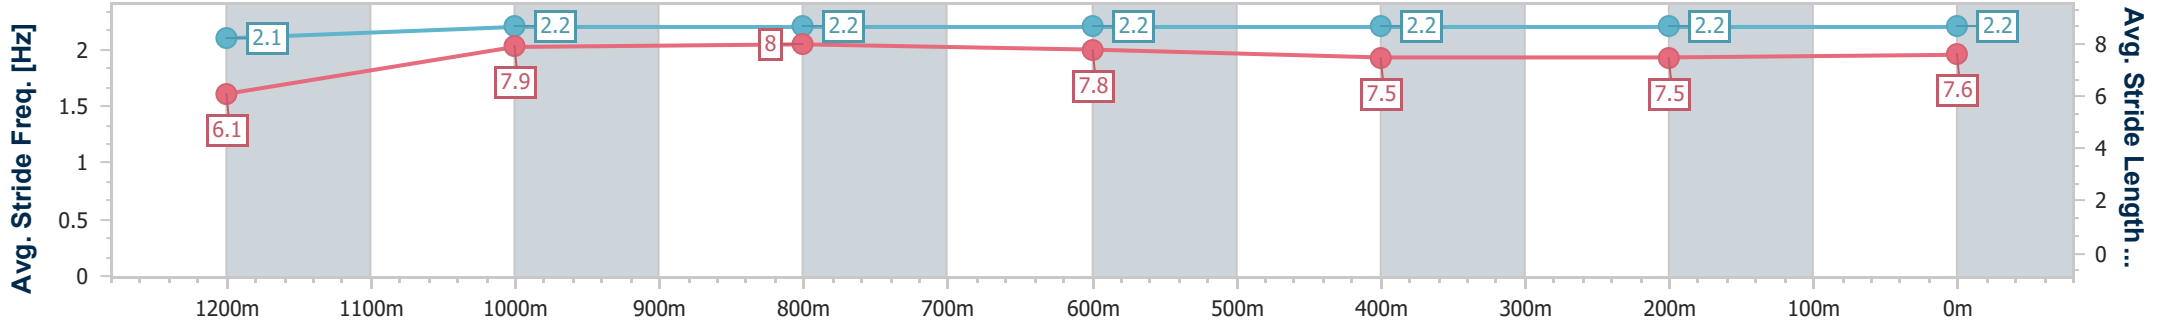

Horse/Jockey Name	Quotant
Final Rank	4
Fastest Section Time (Section)	0:11.14 (1000m)
Top Speed [km/h] (Section)	65.0 (1000m)
Race State	Finished

Ipswich QLD Professional
Race 6: LABOUR DAY RACES MONDAY 1 MAY RATINGS BAND
0 - 62 Handicap - 1350m
10 April 2023 - 15:52

Track Rating: Soft 6, Weather: Fine, Rail Position: True

Section	Overall	1200m	1000m	800m	600m	400m	200m
Section Times	1:22.11 [4] (0:11.91)	1:10.20 [4] (0:11.30)	0:58.90 [5] (0:11.14)	0:47.76 [3] (0:11.57)	0:36.19 [3] (0:12.03)	0:24.16 [3] (0:12.08)	0:12.08 [6] (0:12.08)
Average Speed [km/h]	45.3	63.9	64.7	62.1	59.7	59.6	59.6
Top Speed [km/h]	61.4	64.8	65.0	63.7	60.1	60.6	60.5
Avg. Dist. to Rail [m]	4.9	2.4	0.7	0.7	0.9	1.4	3.4
Avg. Stride Freq. [Hz]	2.1	2.2	2.2	2.2	2.2	2.2	2.2
Avg. Stride Length [m]	6.1	7.9	8.0	7.8	7.5	7.5	7.6

- [ ] Ranking at each section and finish
- -.-.- No data available at this section
- NA No data available