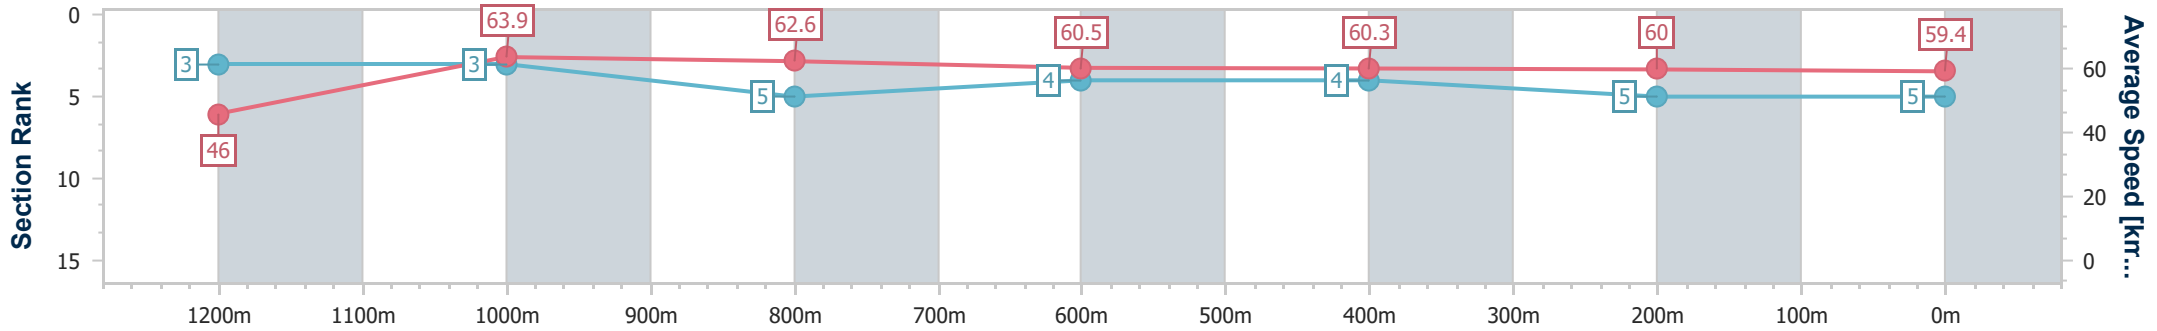

Horse/Jockey Name	Avoca
Final Rank	5
Fastest Section Time (Section)	0:11.24 (1200m)
Top Speed [km/h] (Section)	65.2 (1200m)
Race State	Finished

Ipswich QLD Professional
Race 6: LABOUR DAY RACES MONDAY 1 MAY RATINGS BAND
0 - 62 Handicap - 1350m
10 April 2023 - 15:52

Track Rating: Soft 6, Weather: Fine, Rail Position: True

Section	Overall	1200m	1000m	800m	600m	400m	200m
Section Times	1:22.12 [5] (0:11.77)	1:10.35 [3] (0:11.24)	0:59.11 [3] (0:11.46)	0:47.65 [5] (0:11.76)	0:35.89 [4] (0:11.79)	0:24.10 [4] (0:11.98)	0:12.12 [5] (0:12.12)
Average Speed [km/h]	46.0	63.9	62.6	60.5	60.3	60.0	59.4
Top Speed [km/h]	61.4	65.2	64.4	61.4	61.2	61.4	60.1
Avg. Dist. to Rail [m]	3.5	1.5	2.2	3.0	3.0	1.2	2.2
Avg. Stride Freq. [Hz]	2.2	2.4	2.4	2.3	2.3	2.3	2.3
Avg. Stride Length [m]	5.9	7.3	7.4	7.2	7.3	7.2	7.2

- [ ] Ranking at each section and finish
- -.-.- No data available at this section
- NA No data available