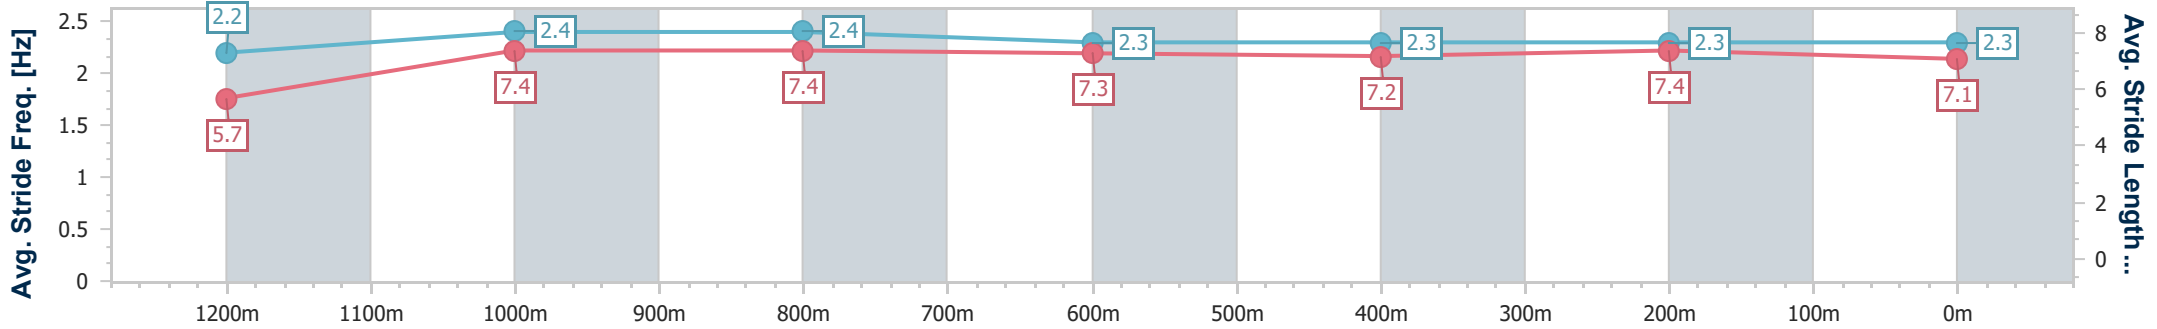

- [ ] Ranking at each section and finish
- .-.- No data available at this section
- NA No data available

Horse/Jockey Name	Devillain
Final Rank	6
Fastest Section Time (Section)	0:11.24 (1200m)
Top Speed [km/h] (Section)	65.3 (1000m)
Race State	Finished

Ipswich QLD Professional  
 Race 6: LABOUR DAY RACES MONDAY 1 MAY RATINGS BAND  
 0 - 62 Handicap - 1350m  
 10 April 2023 - 15:52

Track Rating: Soft 6, Weather: Fine, Rail Position: True

Section	Overall	1200m	1000m	800m	600m	400m	200m						
Section Times	1:22.37 [6] (0:12.17)	1:10.20 [6] (0:11.24)	0:58.96 [6] (0:11.35)	0:47.61 [6] (0:11.83)	0:35.78 [7] (0:11.88)	0:23.90 [7] (0:11.83)	0:12.07 [7] (0:12.07)						
Average Speed [km/h]	44.4	63.9	62.8	60.3	60.1	60.9	59.6						
Top Speed [km/h]	62.8	64.8	65.3	61.4	61.2	61.6	61.0						
Avg. Dist. to Rail [m]	1.9	2.7	3.0	2.6	2.3	2.2	6.0						
Avg. Stride Freq. [Hz]	2.2	2.4	2.4	2.3	2.3	2.3	2.3						
Avg. Stride Length [m]	5.7	7.4	7.4	7.3	7.2	7.4	7.1						