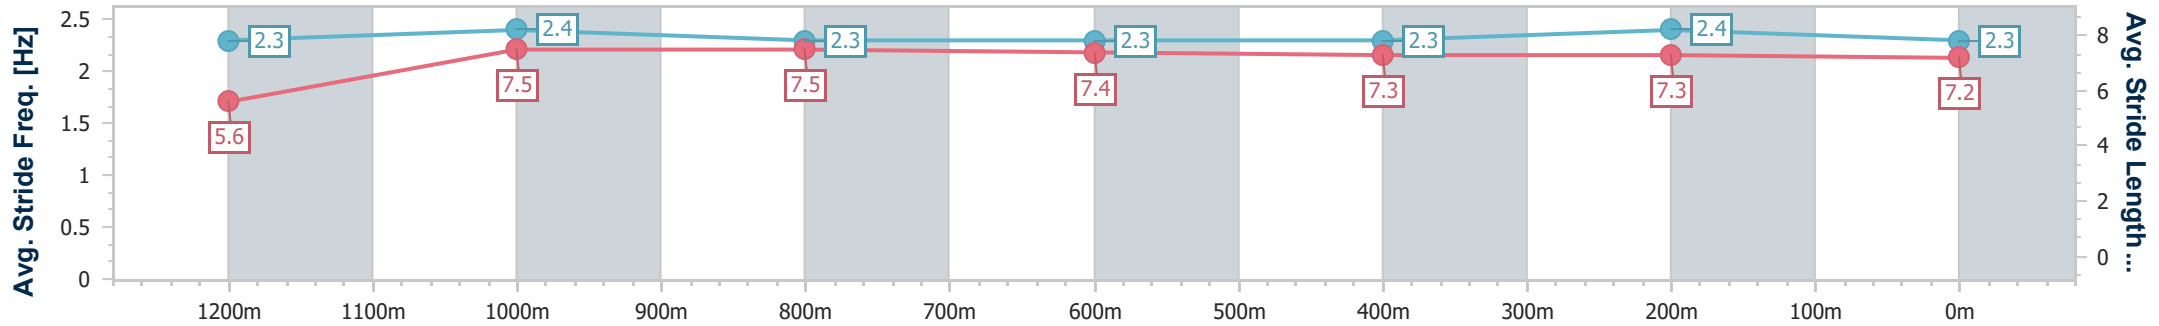

Ipswich QLD Professional  
 Race 6: LABOUR DAY RACES MONDAY 1 MAY RATINGS BAND  
 0 - 62 Handicap - 1350m  
 10 April 2023 - 15:52

Track Rating: Soft 6, Weather: Fine, Rail Position: True

Section	Overall	1200m	1000m	800m	600m	400m	200m
Section Times	1:21.52 [1] (0:11.96)	1:09.56 [5] (0:11.29)	0:58.27 [4] (0:11.29)	0:46.98 [4] (0:11.80)	0:35.18 [5] (0:11.84)	0:23.34 [5] (0:11.57)	0:11.77 [2] (0:11.77)
Average Speed [km/h]	45.1	63.7	63.7	60.7	60.3	62.3	61.1
Top Speed [km/h]	62.9	64.7	65.0	61.9	62.0	63.3	63.4
Avg. Dist. to Rail [m]	1.9	0.9	0.5	1.6	2.1	1.3	2.0
Avg. Stride Freq. [Hz]	2.3	2.4	2.3	2.3	2.3	2.4	2.3
Avg. Stride Length [m]	5.6	7.5	7.5	7.4	7.3	7.3	7.2