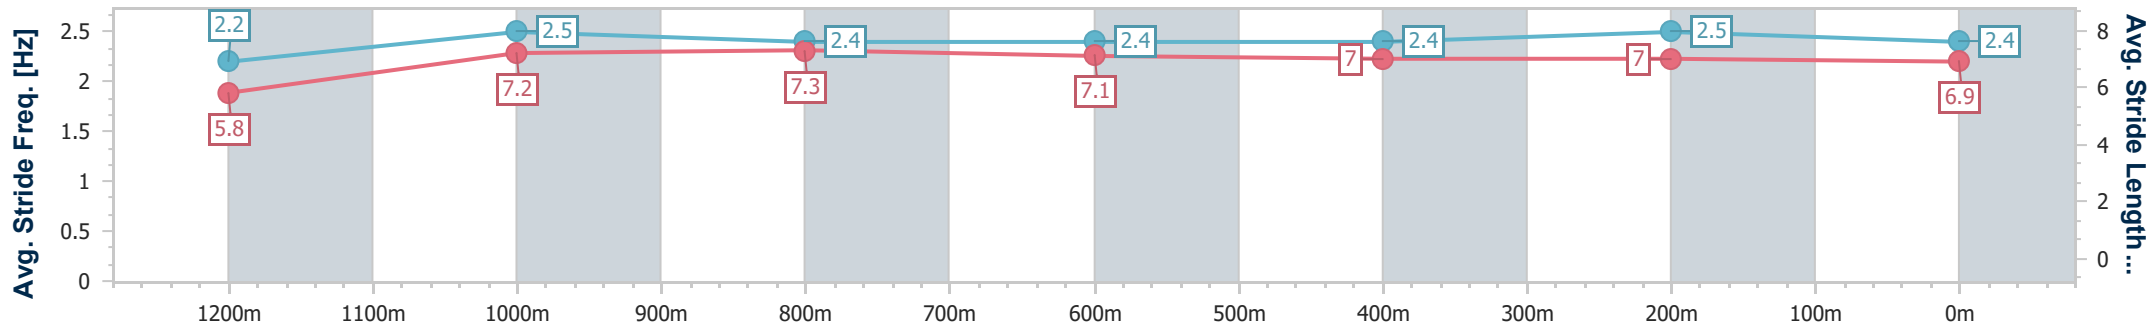

Horse/Jockey Name	Blinding Light
Final Rank	3
Fastest Section Time (Section)	0:11.23 (1000m)
Top Speed [km/h] (Section)	65.6 (1000m)
Race State	Finished

Ipswich QLD Professional
Race 6: LABOUR DAY RACES MONDAY 1 MAY RATINGS BAND
0 - 62 Handicap - 1350m
10 April 2023 - 15:52

Track Rating: Soft 6, Weather: Fine, Rail Position: True

Section	Overall	1200m	1000m	800m	600m	400m	200m
Section Times	1:21.84 [3] (0:12.16)	1:09.68 [7] (0:11.32)	0:58.36 [7] (0:11.23)	0:47.13 [7] (0:11.72)	0:35.41 [6] (0:11.84)	0:23.57 [6] (0:11.71)	0:11.86 [4] (0:11.86)
Average Speed [km/h]	44.5	63.6	64.0	61.0	60.5	61.8	60.8
Top Speed [km/h]	60.7	64.5	65.6	61.8	61.5	62.1	62.4
Avg. Dist. to Rail [m]	3.7	1.2	0.7	1.8	1.3	2.3	2.5
Avg. Stride Freq. [Hz]	2.2	2.5	2.4	2.4	2.4	2.5	2.4
Avg. Stride Length [m]	5.8	7.2	7.3	7.1	7.0	7.0	6.9

- [ ] Ranking at each section and finish
- -.-.- No data available at this section
- NA No data available