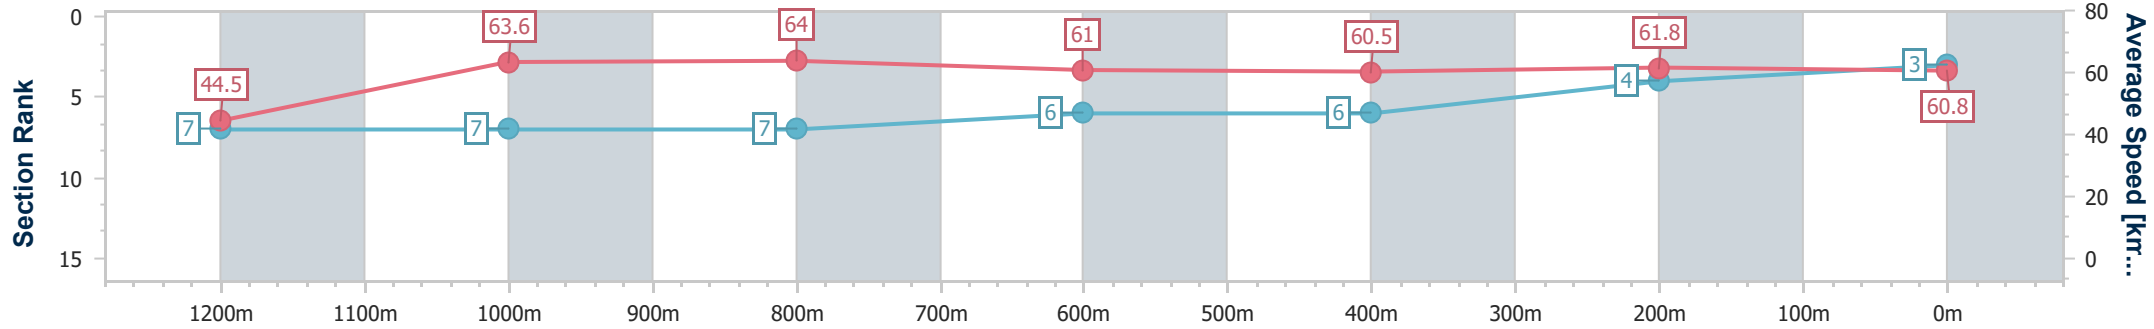

Horse/Jockey Name	Blinding Light
Final Rank	3
Fastest Section Time (Section)	0:11.23 (1000m)
Top Speed [km/h] (Section)	65.6 (1000m)
Race State	Finished

Ipswich QLD Professional
Race 6: LABOUR DAY RACES MONDAY 1 MAY RATINGS BAND
0 - 62 Handicap - 1350m
10 April 2023 - 15:52

Track Rating: Soft 6, Weather: Fine, Rail Position: True

Section	Overall	1200m	1000m	800m	600m	400m	200m
Section Times	1:21.84 [3] (0:12.16)	1:09.68 [7] (0:11.32)	0:58.36 [7] (0:11.23)	0:47.13 [7] (0:11.72)	0:35.41 [6] (0:11.84)	0:23.57 [6] (0:11.71)	0:11.86 [4] (0:11.86)
Average Speed [km/h]	44.5	63.6	64.0	61.0	60.5	61.8	60.8
Top Speed [km/h]	60.7	64.5	65.6	61.8	61.5	62.1	62.4
Avg. Dist. to Rail [m]	3.7	1.2	0.7	1.8	1.3	2.3	2.5
Avg. Stride Freq. [Hz]	2.2	2.5	2.4	2.4	2.4	2.5	2.4
Avg. Stride Length [m]	5.8	7.2	7.3	7.1	7.0	7.0	6.9

- [ ] Ranking at each section and finish
- -.-.- No data available at this section
- NA No data available