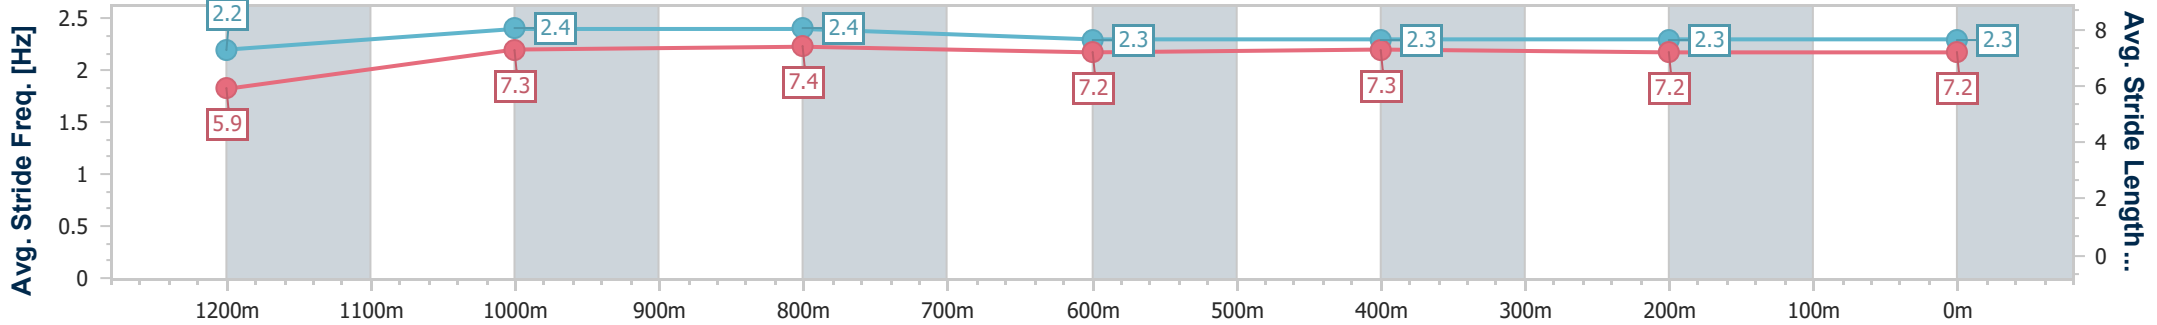

Horse/Jockey Name	Avoca
Final Rank	5
Fastest Section Time (Section)	0:11.24 (1200m)
Top Speed [km/h] (Section)	65.2 (1200m)
Race State	Finished

Ipswich QLD Professional
Race 6: LABOUR DAY RACES MONDAY 1 MAY RATINGS BAND
0 - 62 Handicap - 1350m
10 April 2023 - 15:52

Track Rating: Soft 6, Weather: Fine, Rail Position: True

Section	Overall	1200m	1000m	800m	600m	400m	200m
Section Times	1:22.12 [5] (0:11.77)	1:10.35 [3] (0:11.24)	0:59.11 [3] (0:11.46)	0:47.65 [5] (0:11.76)	0:35.89 [4] (0:11.79)	0:24.10 [4] (0:11.98)	0:12.12 [5] (0:12.12)
Average Speed [km/h]	46.0	63.9	62.6	60.5	60.3	60.0	59.4
Top Speed [km/h]	61.4	65.2	64.4	61.4	61.2	61.4	60.1
Avg. Dist. to Rail [m]	3.5	1.5	2.2	3.0	3.0	1.2	2.2
Avg. Stride Freq. [Hz]	2.2	2.4	2.4	2.3	2.3	2.3	2.3
Avg. Stride Length [m]	5.9	7.3	7.4	7.2	7.3	7.2	7.2

- [ ] Ranking at each section and finish
- -.-.- No data available at this section
- NA No data available