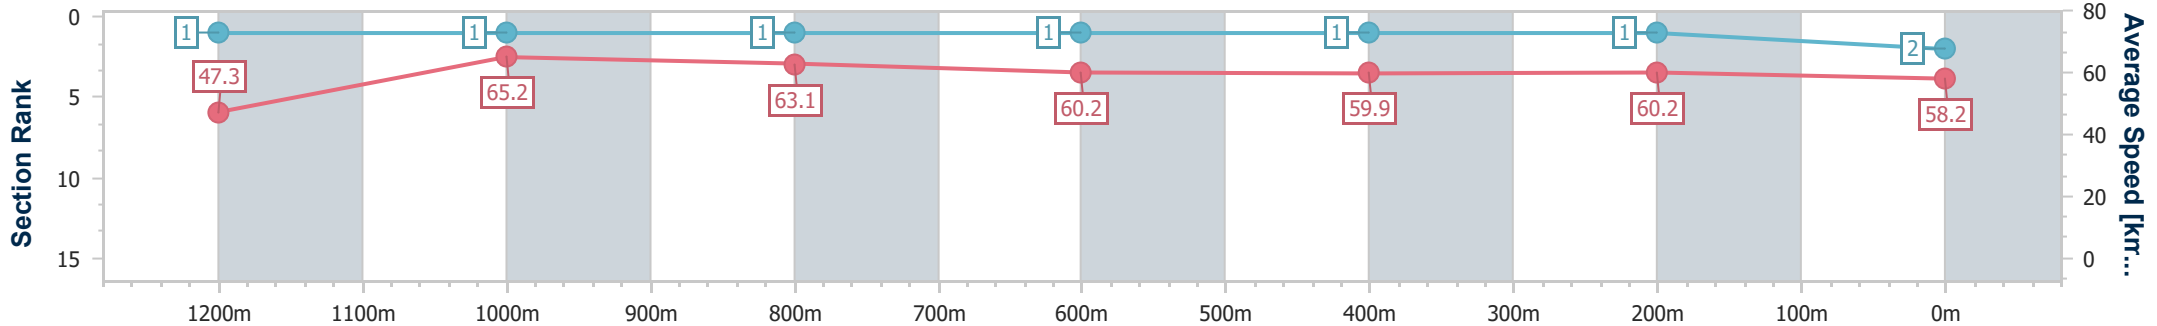

Horse/Jockey Name	Bambalam
Final Rank	2
Fastest Section Time (Section)	0:11.02 (1200m)
Top Speed [km/h] (Section)	66.0 (1200m)
Race State	Finished

Ipswich QLD Professional
Race 6: LABOUR DAY RACES MONDAY 1 MAY RATINGS BAND
0 - 62 Handicap - 1350m
10 April 2023 - 15:52

Track Rating: Soft 6, Weather: Fine, Rail Position: True

Section	Overall	1200m	1000m	800m	600m	400m	200m
Section Times	1:21.83 [2] (0:11.43)	1:10.40 [1] (0:11.02)	0:59.38 [1] (0:11.38)	0:48.00 [1] (0:11.86)	0:36.14 [1] (0:11.84)	0:24.30 [1] (0:11.94)	0:12.36 [1] (0:12.36)
Average Speed [km/h]	47.3	65.2	63.1	60.2	59.9	60.2	58.2
Top Speed [km/h]	63.9	66.0	64.7	61.1	60.5	60.7	59.7
Avg. Dist. to Rail [m]	1.4	0.8	1.5	2.6	3.1	0.8	0.5
Avg. Stride Freq. [Hz]	2.2	2.4	2.3	2.3	2.3	2.3	2.2
Avg. Stride Length [m]	6.2	7.6	7.6	7.3	7.4	7.3	7.2

- [ ] Ranking at each section and finish
- -.-.- No data available at this section
- NA No data available