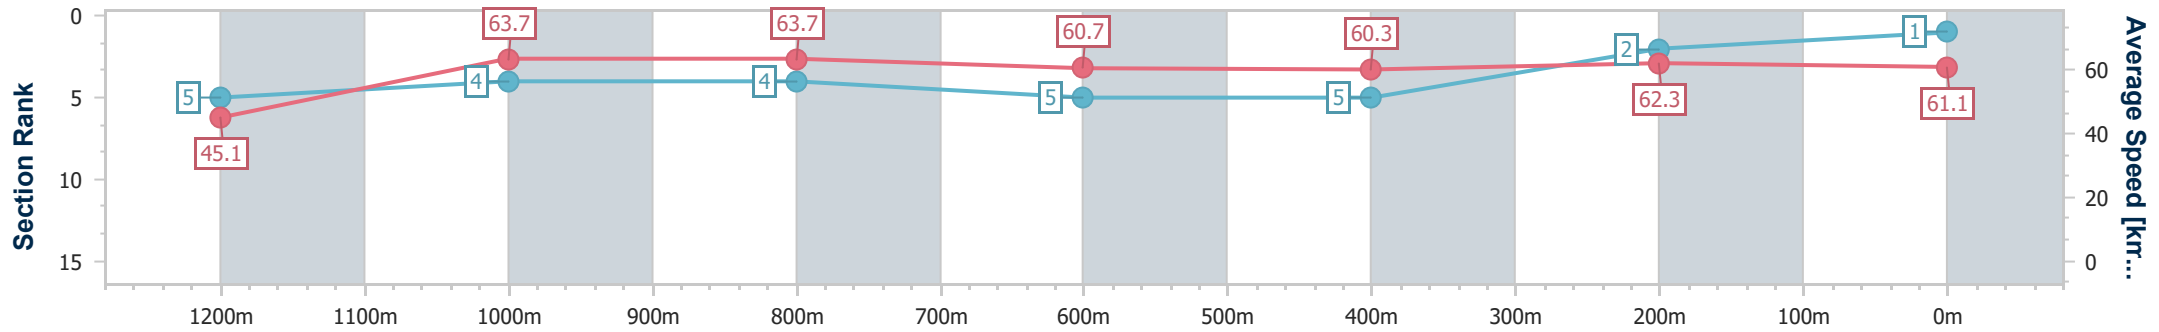

Horse/Jockey Name	Nippa's Nightcap
Final Rank	1
Fastest Section Time (Section)	0:11.29 (1200m)
Top Speed [km/h] (Section)	65.0 (1000m)
Race State	Finished

Ipswich QLD Professional
Race 6: LABOUR DAY RACES MONDAY 1 MAY RATINGS BAND
0 - 62 Handicap - 1350m
10 April 2023 - 15:52

Track Rating: Soft 6, Weather: Fine, Rail Position: True

Section	Overall	1200m	1000m	800m	600m	400m	200m
Section Times	1:21.52 [1] (0:11.96)	1:09.56 [5] (0:11.29)	0:58.27 [4] (0:11.29)	0:46.98 [4] (0:11.80)	0:35.18 [5] (0:11.84)	0:23.34 [5] (0:11.57)	0:11.77 [2] (0:11.77)
Average Speed [km/h]	45.1	63.7	63.7	60.7	60.3	62.3	61.1
Top Speed [km/h]	62.9	64.7	65.0	61.9	62.0	63.3	63.4
Avg. Dist. to Rail [m]	1.9	0.9	0.5	1.6	2.1	1.3	2.0
Avg. Stride Freq. [Hz]	2.3	2.4	2.3	2.3	2.3	2.4	2.3
Avg. Stride Length [m]	5.6	7.5	7.5	7.4	7.3	7.3	7.2

- [ ] Ranking at each section and finish
- -.-.- No data available at this section
- NA No data available