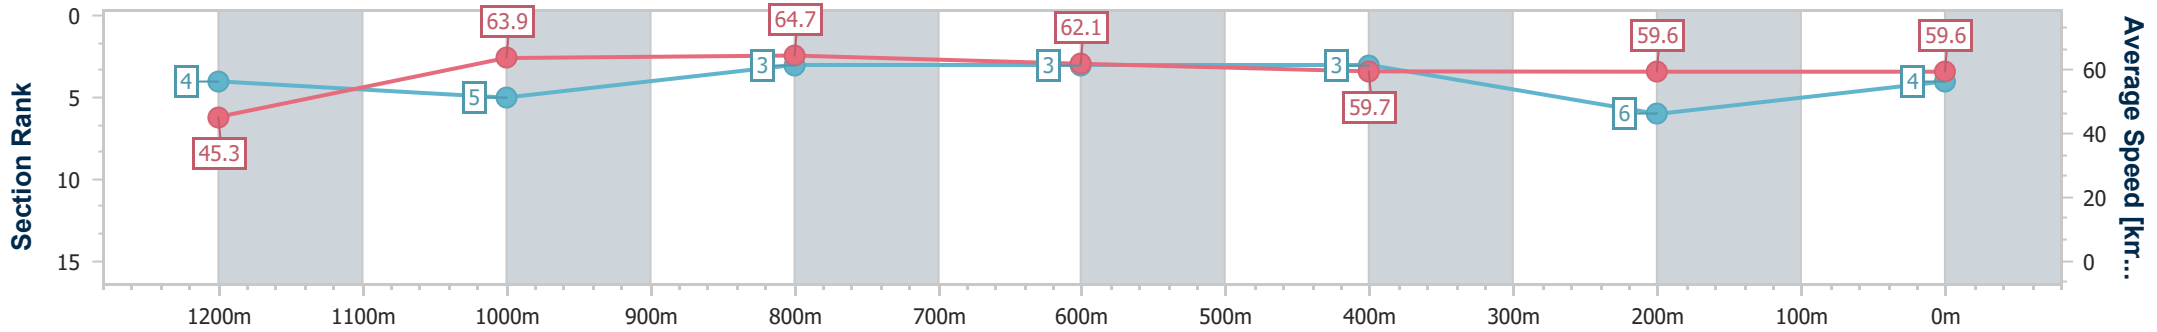

Horse/Jockey Name	Quotant
Final Rank	4
Fastest Section Time (Section)	0:11.14 (1000m)
Top Speed [km/h] (Section)	65.0 (1000m)
Race State	Finished

Ipswich QLD Professional
Race 6: LABOUR DAY RACES MONDAY 1 MAY RATINGS BAND
0 - 62 Handicap - 1350m
10 April 2023 - 15:52

Track Rating: Soft 6, Weather: Fine, Rail Position: True

Section	Overall	1200m	1000m	800m	600m	400m	200m
Section Times	1:22.11 [4] (0:11.91)	1:10.20 [4] (0:11.30)	0:58.90 [5] (0:11.14)	0:47.76 [3] (0:11.57)	0:36.19 [3] (0:12.03)	0:24.16 [3] (0:12.08)	0:12.08 [6] (0:12.08)
Average Speed [km/h]	45.3	63.9	64.7	62.1	59.7	59.6	59.6
Top Speed [km/h]	61.4	64.8	65.0	63.7	60.1	60.6	60.5
Avg. Dist. to Rail [m]	4.9	2.4	0.7	0.7	0.9	1.4	3.4
Avg. Stride Freq. [Hz]	2.1	2.2	2.2	2.2	2.2	2.2	2.2
Avg. Stride Length [m]	6.1	7.9	8.0	7.8	7.5	7.5	7.6

- [ ] Ranking at each section and finish
- -.-.- No data available at this section
- NA No data available