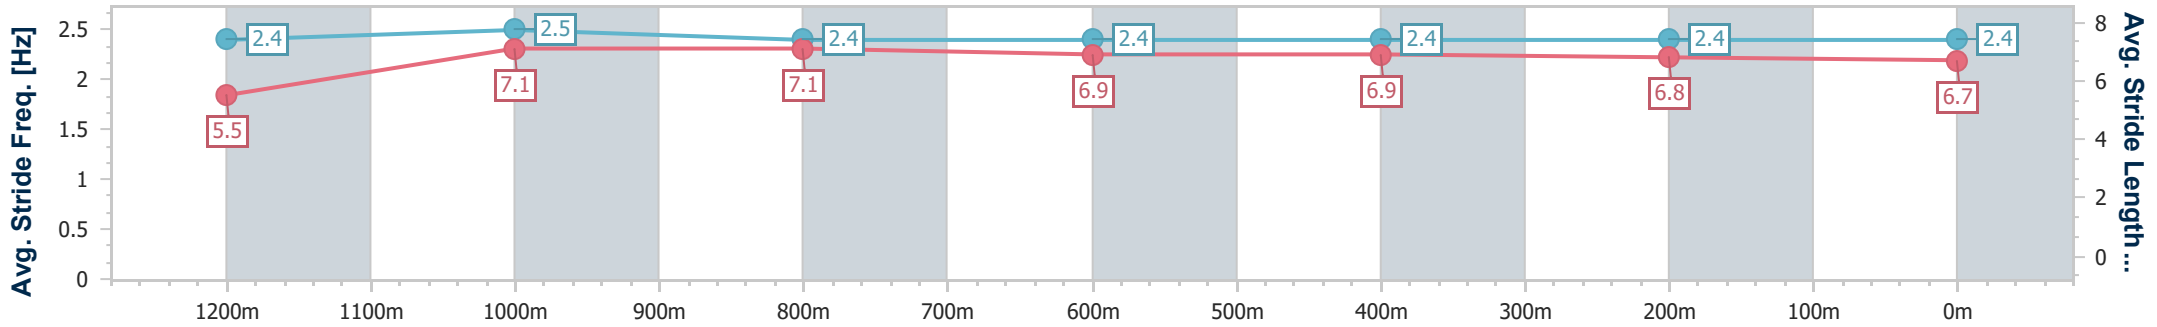

- [ ] Ranking at each section and finish
- .-.- No data available at this section
- NA No data available

Horse/Jockey Name	Late Night Devil
Final Rank	7
Fastest Section Time (Section)	0:11.14 (1200m)
Top Speed [km/h] (Section)	67.1 (1200m)
Race State	Finished

Ipswich QLD Professional  
 Race 6: LABOUR DAY RACES MONDAY 1 MAY RATINGS BAND  
 0 - 62 Handicap - 1350m  
 10 April 2023 - 15:52

Track Rating: Soft 6, Weather: Fine, Rail Position: True

Section	Overall	1200m	1000m	800m	600m	400m	200m
Section Times	1:22.38 [7] (0:11.70)	1:10.68 [2] (0:11.14)	0:59.54 [2] (0:11.40)	0:48.14 [2] (0:11.77)	0:36.37 [2] (0:11.87)	0:24.50 [2] (0:12.11)	0:12.39 [3] (0:12.39)
Average Speed [km/h]	46.2	64.5	62.4	60.4	59.9	59.4	58.2
Top Speed [km/h]	61.4	67.1	64.4	61.1	60.5	60.2	60.0
Avg. Dist. to Rail [m]	1.1	1.0	3.6	3.7	2.7	0.7	1.2
Avg. Stride Freq. [Hz]	2.4	2.5	2.4	2.4	2.4	2.4	2.4
Avg. Stride Length [m]	5.5	7.1	7.1	6.9	6.9	6.8	6.7

- [ ] Ranking at each section and finish
- .-.- No data available at this section
- NA No data available