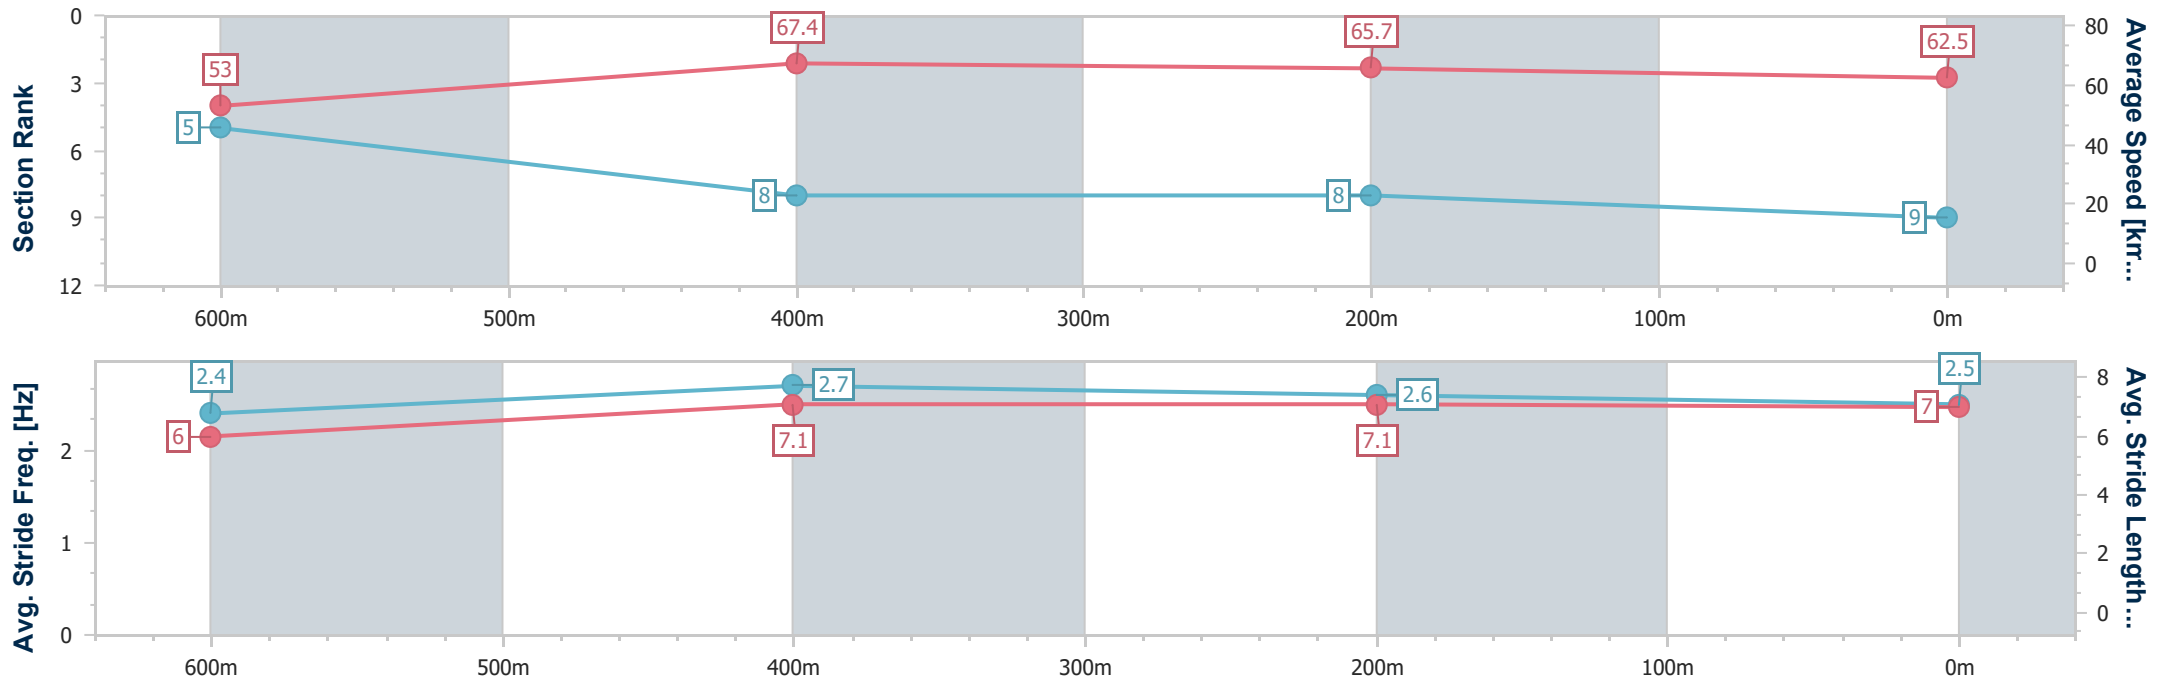

Ipswich QLD Professional
 Race 4: SCHWEPPES BENCHMARK 75 Handicap - 800m
 10 April 2023 - 14:38
 Track Rating: Soft 6, Weather: Fine, Rail Position: True

Section	Overall	600m	400m	200m
Section Times	0:46.64 [8] (0:13.70)	0:32.94 [8] (0:10.74)	0:22.20 [9] (0:10.97)	0:11.23 [9] (0:11.23)
Average Speed [km/h]	52.6	67.7	66.1	64.1
Top Speed [km/h]	67.3	68.9	67.7	66.3
Avg. Dist. to Rail [m]	10.6	3.9	3.3	6.0
Avg. Stride Freq. [Hz]	2.4	2.6	2.6	2.4
Avg. Stride Length [m]	6.0	7.2	7.2	7.3

- [] Ranking at each section and finish
- .-.- No data available at this section
- NA No data available

Horse/Jockey Name	Hard Stride
Final Rank	9
Fastest Section Time (Section)	0:10.72 (600m)
Top Speed [km/h] (Section)	69.0 (600m)
Race State	Finished

Ipswich QLD Professional
 Race 4: SCHWEPPES BENCHMARK 75 Handicap - 800m
 10 April 2023 - 14:38
 Track Rating: Soft 6, Weather: Fine, Rail Position: True

Section	Overall	600m	400m	200m
Section Times	0:46.87 [9] (0:13.58)	0:33.29 [5] (0:10.72)	0:22.57 [8] (0:11.05)	0:11.52 [8] (0:11.52)
Average Speed [km/h]	53.0	67.4	65.7	62.5
Top Speed [km/h]	68.3	69.0	66.8	65.6
Avg. Dist. to Rail [m]	8.3	2.4	3.3	5.8
Avg. Stride Freq. [Hz]	2.4	2.7	2.6	2.5
Avg. Stride Length [m]	6.0	7.1	7.1	7.0

- [] Ranking at each section and finish
- .-.- No data available at this section
- NA No data available