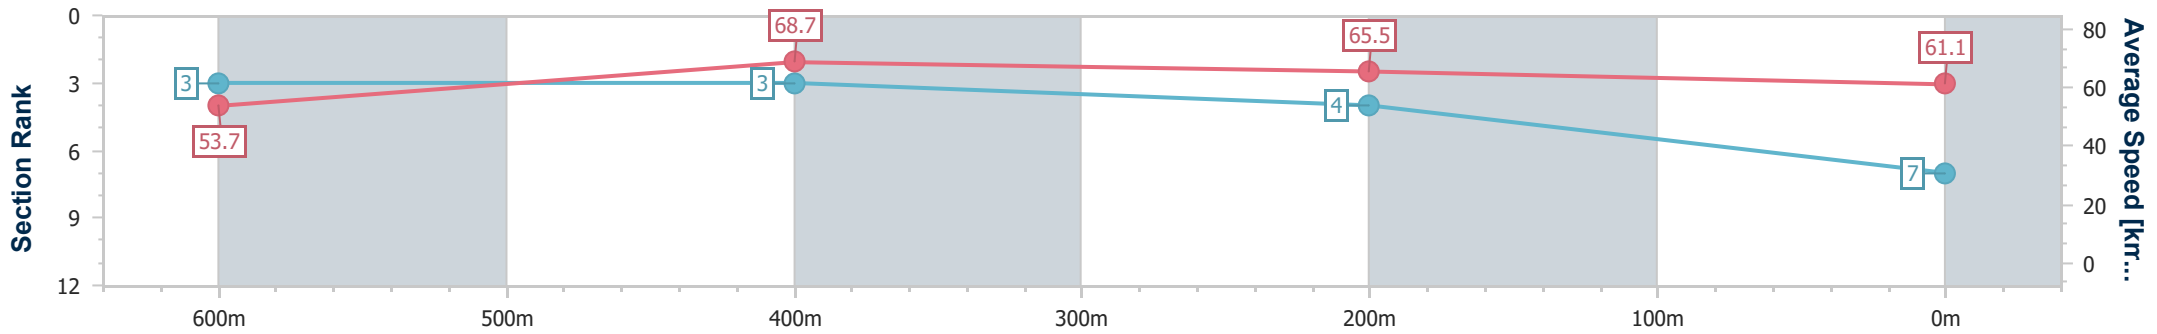

Ipswich QLD Professional
 Race 4: SCHWEPPES BENCHMARK 75 Handicap - 800m
 10 April 2023 - 14:38
 Track Rating: Soft 6, Weather: Fine, Rail Position: True

Section	Overall	600m	400m	200m
Section Times	0:46.49 [6] (0:13.67)	0:32.82 [7] (0:10.59)	0:22.23 [7] (0:10.97)	0:11.26 [7] (0:11.26)
Average Speed [km/h]	52.7	68.0	65.4	64.0
Top Speed [km/h]	68.6	69.0	66.7	65.5
Avg. Dist. to Rail [m]	7.2	1.2	0.6	1.8
Avg. Stride Freq. [Hz]	2.5	2.7	2.6	2.5
Avg. Stride Length [m]	5.8	7.1	7.1	7.0

- [] Ranking at each section and finish
- .-.- No data available at this section
- NA No data available

Horse/Jockey Name	Turboart
Final Rank	7
Fastest Section Time (Section)	0:10.39 (600m)
Top Speed [km/h] (Section)	69.9 (600m)
Race State	Finished

Ipswich QLD Professional
 Race 4: SCHWEPPES BENCHMARK 75 Handicap - 800m
 10 April 2023 - 14:38
 Track Rating: Soft 6, Weather: Fine, Rail Position: True

Section	Overall	600m	400m	200m
Section Times	0:46.53 [7] (0:13.42)	0:33.11 [3] (0:10.39)	0:22.72 [3] (0:10.95)	0:11.77 [4] (0:11.77)
Average Speed [km/h]	53.7	68.7	65.5	61.1
Top Speed [km/h]	68.8	69.9	67.2	64.6
Avg. Dist. to Rail [m]	2.3	1.9	0.9	0.2
Avg. Stride Freq. [Hz]	2.5	2.6	2.5	2.4
Avg. Stride Length [m]	6.0	7.3	7.1	6.8