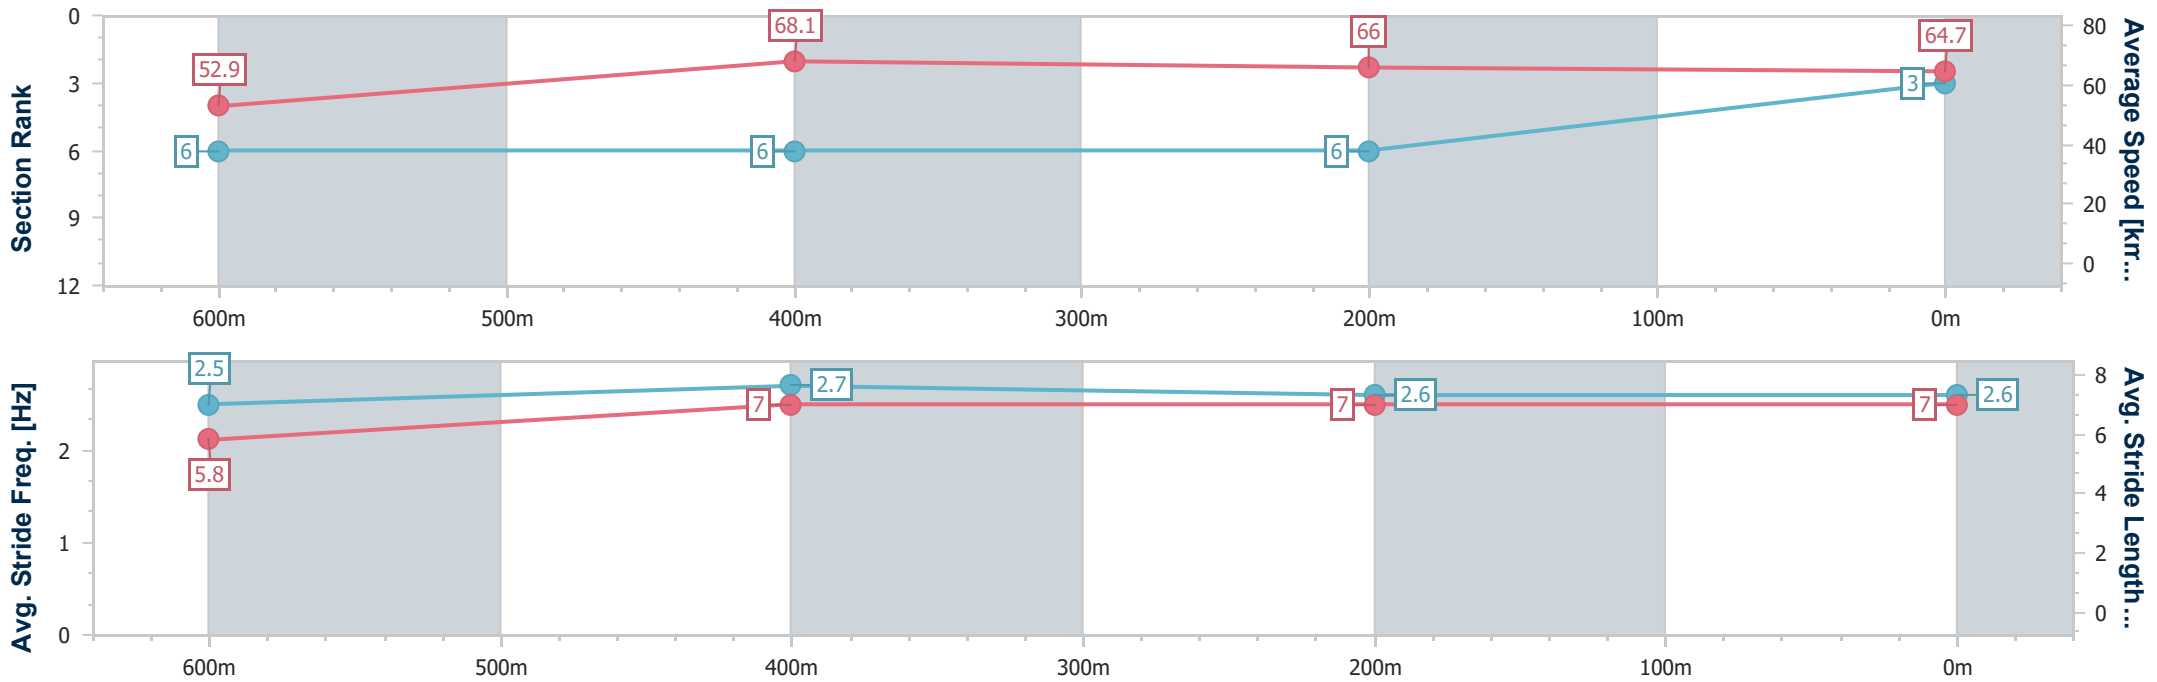

Horse/Jockey Name	Dare To Share
Final Rank	3
Fastest Section Time (Section)	0:10.60 (600m)
Top Speed [km/h] (Section)	68.8 (Overall)
Race State	Finished

Ipswich QLD Professional
Race 4: SCHWEPPES BENCHMARK 75 Handicap - 800m
10 April 2023 - 14:38
Track Rating: Soft 6, Weather: Fine, Rail Position: True

Section	Overall	600m	400m	200m
Section Times	0:46.31 [3] (0:13.64)	0:32.67 [6] (0:10.60)	0:22.07 [6] (0:10.94)	0:11.13 [6] (0:11.13)
Average Speed [km/h]	52.9	68.1	66.0	64.7
Top Speed [km/h]	68.8	68.8	67.3	66.4
Avg. Dist. to Rail [m]	7.4	1.0	2.0	5.1
Avg. Stride Freq. [Hz]	2.5	2.7	2.6	2.6
Avg. Stride Length [m]	5.8	7.0	7.0	7.0

- [ ] Ranking at each section and finish
- -.-.- No data available at this section
- NA No data available