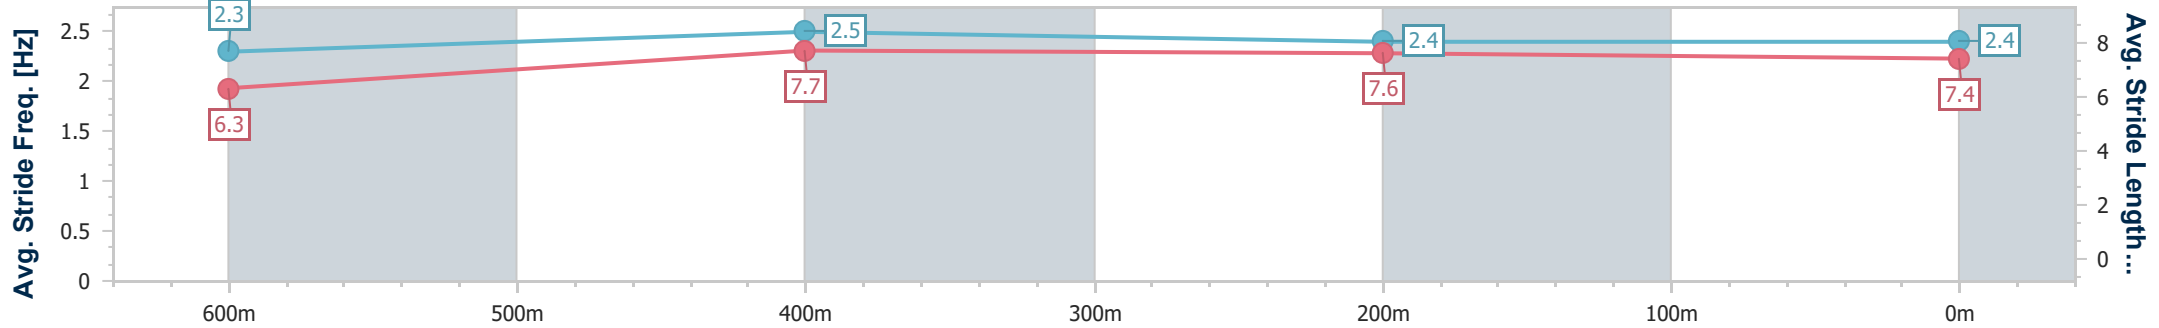

Horse/Jockey Name	Marokawa
Final Rank	2
Fastest Section Time (Section)	0:10.37 (600m)
Top Speed [km/h] (Section)	70.3 (600m)
Race State	Finished

Ipswich QLD Professional
Race 4: SCHWEPPES BENCHMARK 75 Handicap - 800m
10 April 2023 - 14:38
Track Rating: Soft 6, Weather: Fine, Rail Position: True

Section	Overall	600m	400m	200m
Section Times	0:46.14 [2] (0:13.75)	0:32.39 [9] (0:10.37)	0:22.02 [5] (0:10.72)	0:11.30 [5] (0:11.30)
Average Speed [km/h]	52.4	69.0	66.7	64.1
Top Speed [km/h]	69.7	70.3	68.2	66.2
Avg. Dist. to Rail [m]	5.4	1.8	1.2	2.7
Avg. Stride Freq. [Hz]	2.3	2.5	2.4	2.4
Avg. Stride Length [m]	6.3	7.7	7.6	7.4

- [ ] Ranking at each section and finish
- -.-.- No data available at this section
- NA No data available