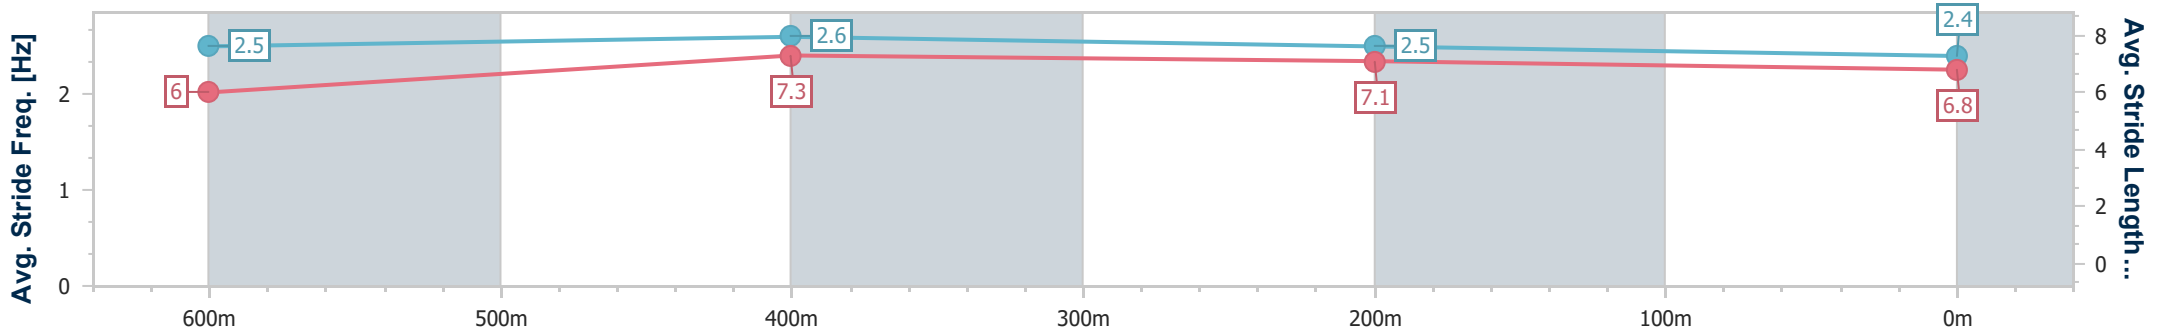

Ipswich QLD Professional
 Race 4: SCHWEPPES BENCHMARK 75 Handicap - 800m
 10 April 2023 - 14:38
 Track Rating: Soft 6, Weather: Fine, Rail Position: True

Section	Overall	600m	400m	200m
Section Times	0:46.49 [6] (0:13.67)	0:32.82 [7] (0:10.59)	0:22.23 [7] (0:10.97)	0:11.26 [7] (0:11.26)
Average Speed [km/h]	52.7	68.0	65.4	64.0
Top Speed [km/h]	68.6	69.0	66.7	65.5
Avg. Dist. to Rail [m]	7.2	1.2	0.6	1.8
Avg. Stride Freq. [Hz]	2.5	2.7	2.6	2.5
Avg. Stride Length [m]	5.8	7.1	7.1	7.0

- [] Ranking at each section and finish
- .-.- No data available at this section
- NA No data available

Horse/Jockey Name	Turboart
Final Rank	7
Fastest Section Time (Section)	0:10.39 (600m)
Top Speed [km/h] (Section)	69.9 (600m)
Race State	Finished

Ipswich QLD Professional
 Race 4: SCHWEPPES BENCHMARK 75 Handicap - 800m
 10 April 2023 - 14:38
 Track Rating: Soft 6, Weather: Fine, Rail Position: True

Section	Overall	600m	400m	200m
Section Times	0:46.53 [7] (0:13.42)	0:33.11 [3] (0:10.39)	0:22.72 [3] (0:10.95)	0:11.77 [4] (0:11.77)
Average Speed [km/h]	53.7	68.7	65.5	61.1
Top Speed [km/h]	68.8	69.9	67.2	64.6
Avg. Dist. to Rail [m]	2.3	1.9	0.9	0.2
Avg. Stride Freq. [Hz]	2.5	2.6	2.5	2.4
Avg. Stride Length [m]	6.0	7.3	7.1	6.8