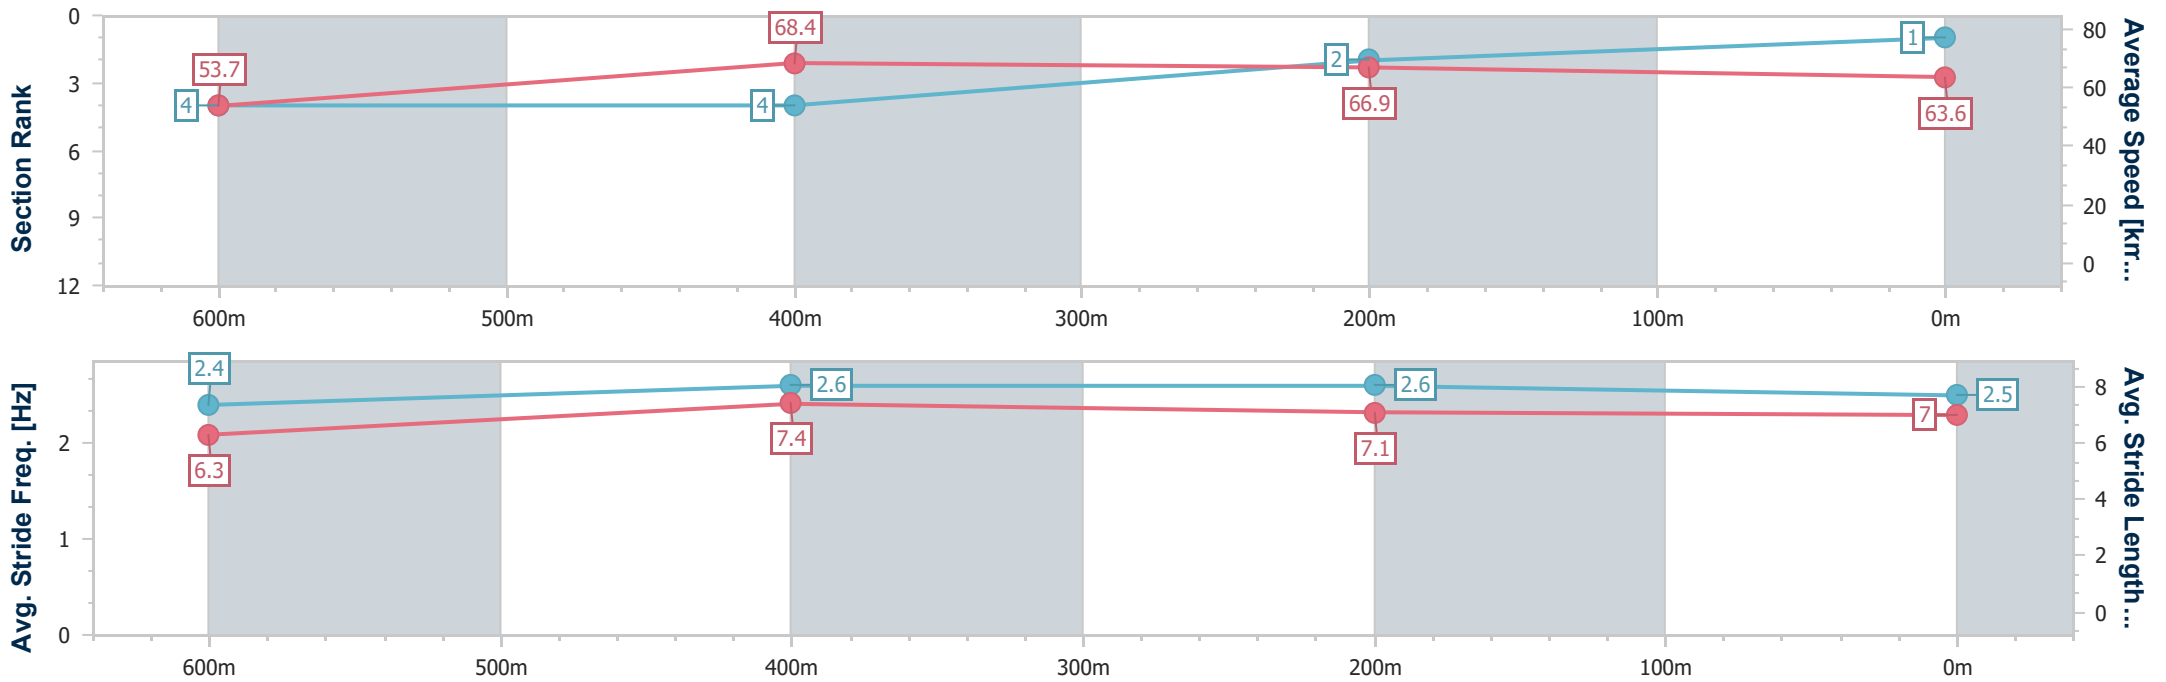

Scratched: The Billionaire (#3), Thawra (#10)

Horse/Jockey Name	Dream Weaving
Final Rank	1
Fastest Section Time (Section)	0:10.48 (600m)
Top Speed [km/h] (Section)	69.5 (600m)
Race State	Finished

Ipswich QLD Professional
 Race 4: SCHWEPPES BENCHMARK 75 Handicap - 800m
 10 April 2023 - 14:38
 Track Rating: Soft 6, Weather: Fine, Rail Position: True

Section	Overall	600m	400m	200m
Section Times	0:45.95 [1] (0:13.42)	0:32.53 [4] (0:10.48)	0:22.05 [4] (0:10.72)	0:11.33 [2] (0:11.33)
Average Speed [km/h]	53.7	68.4	66.9	63.6
Top Speed [km/h]	69.0	69.5	67.8	66.4
Avg. Dist. to Rail [m]	5.3	1.3	1.0	1.4
Avg. Stride Freq. [Hz]	2.4	2.6	2.6	2.5
Avg. Stride Length [m]	6.3	7.4	7.1	7.0