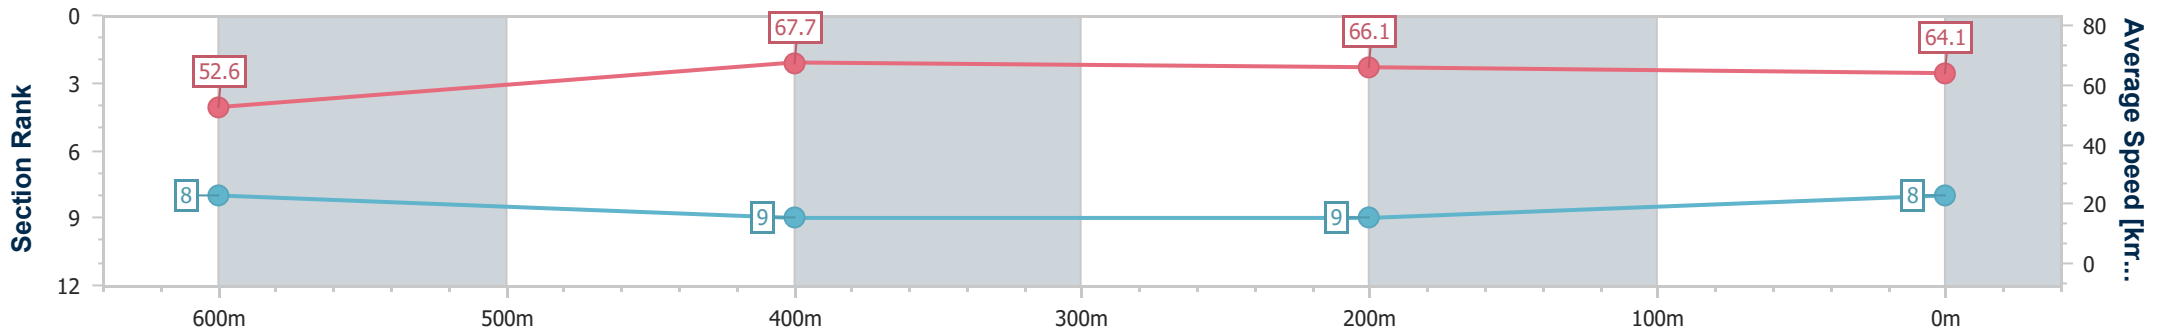

Ipswich QLD Professional
 Race 4: SCHWEPPES BENCHMARK 75 Handicap - 800m
 10 April 2023 - 14:38
 Track Rating: Soft 6, Weather: Fine, Rail Position: True

Section	Overall	600m	400m	200m
Section Times	0:46.53 [7] (0:13.42)	0:33.11 [3] (0:10.39)	0:22.72 [3] (0:10.95)	0:11.77 [4] (0:11.77)
Average Speed [km/h]	53.7	68.7	65.5	61.1
Top Speed [km/h]	68.8	69.9	67.2	64.6
Avg. Dist. to Rail [m]	2.3	1.9	0.9	0.2
Avg. Stride Freq. [Hz]	2.5	2.6	2.5	2.4
Avg. Stride Length [m]	6.0	7.3	7.1	6.8

- [] Ranking at each section and finish
- .-.- No data available at this section
- NA No data available

Horse/Jockey Name	For My Annie
Final Rank	8
Fastest Section Time (Section)	0:10.74 (600m)
Top Speed [km/h] (Section)	68.9 (600m)
Race State	Finished

Ipswich QLD Professional
 Race 4: SCHWEPPES BENCHMARK 75 Handicap - 800m
 10 April 2023 - 14:38
 Track Rating: Soft 6, Weather: Fine, Rail Position: True

Section	Overall	600m	400m	200m
Section Times	0:46.64 [8] (0:13.70)	0:32.94 [8] (0:10.74)	0:22.20 [9] (0:10.97)	0:11.23 [9] (0:11.23)
Average Speed [km/h]	52.6	67.7	66.1	64.1
Top Speed [km/h]	67.3	68.9	67.7	66.3
Avg. Dist. to Rail [m]	10.6	3.9	3.3	6.0
Avg. Stride Freq. [Hz]	2.4	2.6	2.6	2.4
Avg. Stride Length [m]	6.0	7.2	7.2	7.3