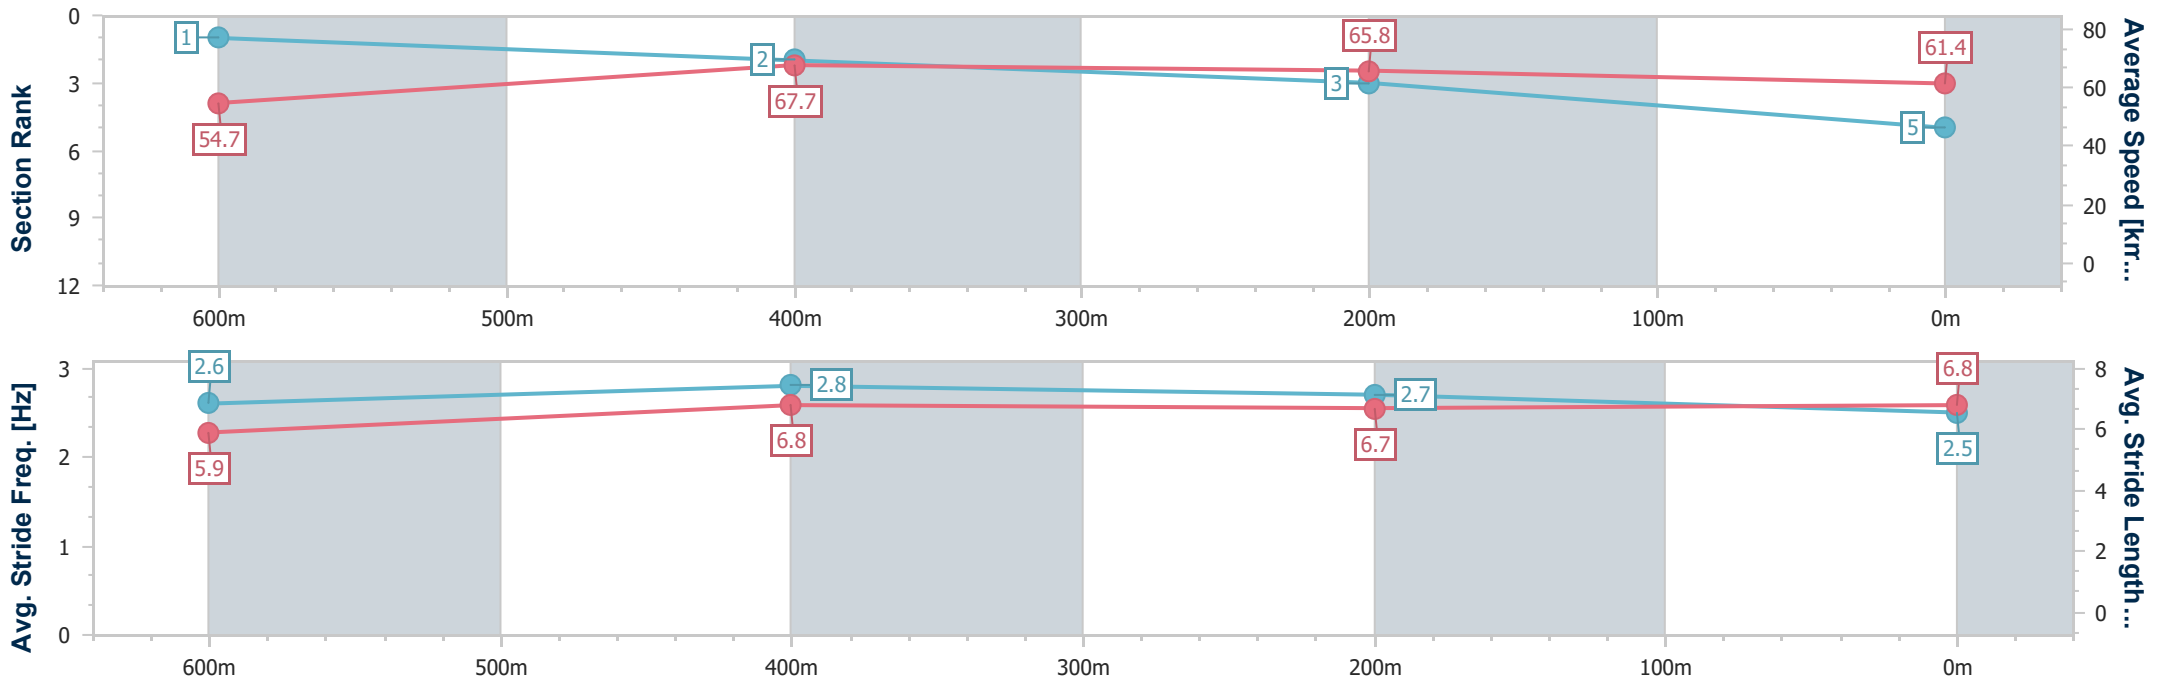

Horse/Jockey Name	Dutchy's Angel
Final Rank	5
Fastest Section Time (Section)	0:10.59 (600m)
Top Speed [km/h] (Section)	69.5 (600m)
Race State	Finished

Ipswich QLD Professional
Race 4: SCHWEPPES BENCHMARK 75 Handicap - 800m
10 April 2023 - 14:38
Track Rating: Soft 6, Weather: Fine, Rail Position: True

Section	Overall	600m	400m	200m
Section Times	0:46.40 [5] (0:13.19)	0:33.21 [1] (0:10.59)	0:22.62 [2] (0:10.92)	0:11.70 [3] (0:11.70)
Average Speed [km/h]	54.7	67.7	65.8	61.4
Top Speed [km/h]	68.9	69.5	67.3	65.3
Avg. Dist. to Rail [m]	6.9	1.3	0.8	1.6
Avg. Stride Freq. [Hz]	2.6	2.8	2.7	2.5
Avg. Stride Length [m]	5.9	6.8	6.7	6.8

- [ ] Ranking at each section and finish
- -.-.- No data available at this section
- NA No data available