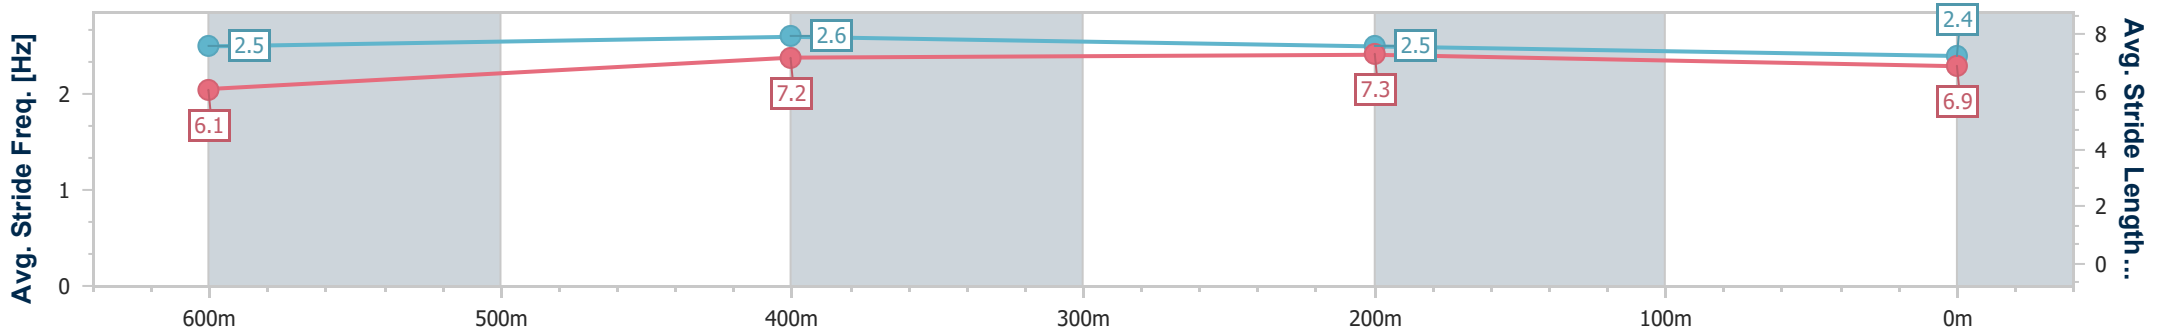

- [] Ranking at each section and finish
- .-.- No data available at this section
- NA No data available

Horse/Jockey Name	Baronessa
Final Rank	4
Fastest Section Time (Section)	0:10.36 (600m)
Top Speed [km/h] (Section)	70.0 (600m)
Race State	Finished

Ipswich QLD Professional
 Race 4: SCHWEPPES BENCHMARK 75 Handicap - 800m
 10 April 2023 - 14:38
 Track Rating: Soft 6, Weather: Fine, Rail Position: True

Section	Overall	600m	400m	200m
Section Times	0:46.31 [4] (0:13.39)	0:32.92 [2] (0:10.36)	0:22.56 [1] (0:10.83)	0:11.73 [1] (0:11.73)
Average Speed [km/h]	53.8	68.5	65.7	61.2
Top Speed [km/h]	69.9	70.0	67.3	64.4
Avg. Dist. to Rail [m]	3.4	2.6	3.0	1.7
Avg. Stride Freq. [Hz]	2.5	2.6	2.5	2.4
Avg. Stride Length [m]	6.1	7.2	7.3	6.9