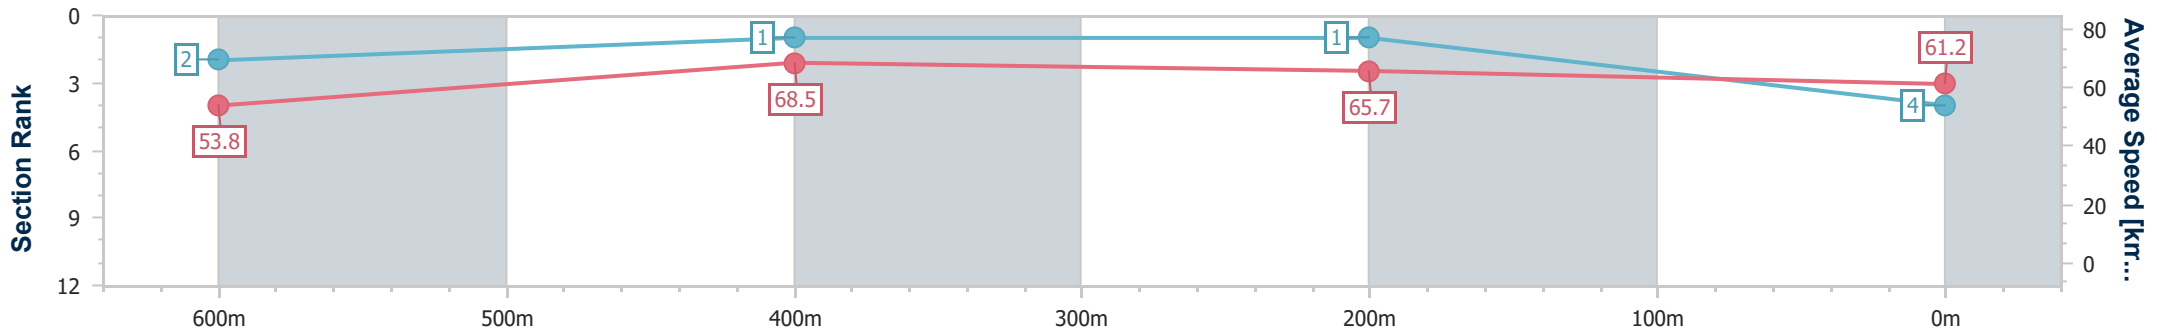

Horse/Jockey Name	Baronessa
Final Rank	4
Fastest Section Time (Section)	0:10.36 (600m)
Top Speed [km/h] (Section)	70.0 (600m)
Race State	Finished

Ipswich QLD Professional
Race 4: SCHWEPPES BENCHMARK 75 Handicap - 800m
10 April 2023 - 14:38
Track Rating: Soft 6, Weather: Fine, Rail Position: True

Section	Overall	600m	400m	200m
Section Times	0:46.31 [4] (0:13.39)	0:32.92 [2] (0:10.36)	0:22.56 [1] (0:10.83)	0:11.73 [1] (0:11.73)
Average Speed [km/h]	53.8	68.5	65.7	61.2
Top Speed [km/h]	69.9	70.0	67.3	64.4
Avg. Dist. to Rail [m]	3.4	2.6	3.0	1.7
Avg. Stride Freq. [Hz]	2.5	2.6	2.5	2.4
Avg. Stride Length [m]	6.1	7.2	7.3	6.9

- [ ] Ranking at each section and finish
- -.-.- No data available at this section
- NA No data available