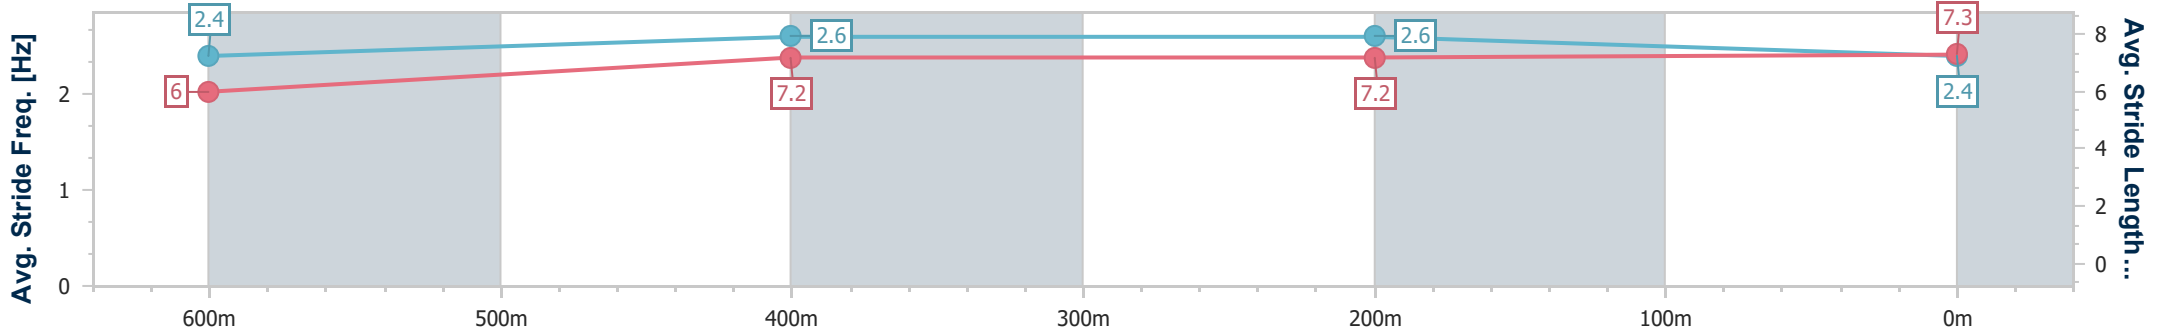

Ipswich QLD Professional
 Race 4: SCHWEPPES BENCHMARK 75 Handicap - 800m
 10 April 2023 - 14:38
 Track Rating: Soft 6, Weather: Fine, Rail Position: True

Section	Overall	600m	400m	200m
Section Times	0:46.53 [7] (0:13.42)	0:33.11 [3] (0:10.39)	0:22.72 [3] (0:10.95)	0:11.77 [4] (0:11.77)
Average Speed [km/h]	53.7	68.7	65.5	61.1
Top Speed [km/h]	68.8	69.9	67.2	64.6
Avg. Dist. to Rail [m]	2.3	1.9	0.9	0.2
Avg. Stride Freq. [Hz]	2.5	2.6	2.5	2.4
Avg. Stride Length [m]	6.0	7.3	7.1	6.8

- [] Ranking at each section and finish
- .-.- No data available at this section
- NA No data available

Horse/Jockey Name	For My Annie
Final Rank	8
Fastest Section Time (Section)	0:10.74 (600m)
Top Speed [km/h] (Section)	68.9 (600m)
Race State	Finished

Ipswich QLD Professional
 Race 4: SCHWEPPES BENCHMARK 75 Handicap - 800m
 10 April 2023 - 14:38
 Track Rating: Soft 6, Weather: Fine, Rail Position: True

Section	Overall	600m	400m	200m
Section Times	0:46.64 [8] (0:13.70)	0:32.94 [8] (0:10.74)	0:22.20 [9] (0:10.97)	0:11.23 [9] (0:11.23)
Average Speed [km/h]	52.6	67.7	66.1	64.1
Top Speed [km/h]	67.3	68.9	67.7	66.3
Avg. Dist. to Rail [m]	10.6	3.9	3.3	6.0
Avg. Stride Freq. [Hz]	2.4	2.6	2.6	2.4
Avg. Stride Length [m]	6.0	7.2	7.2	7.3