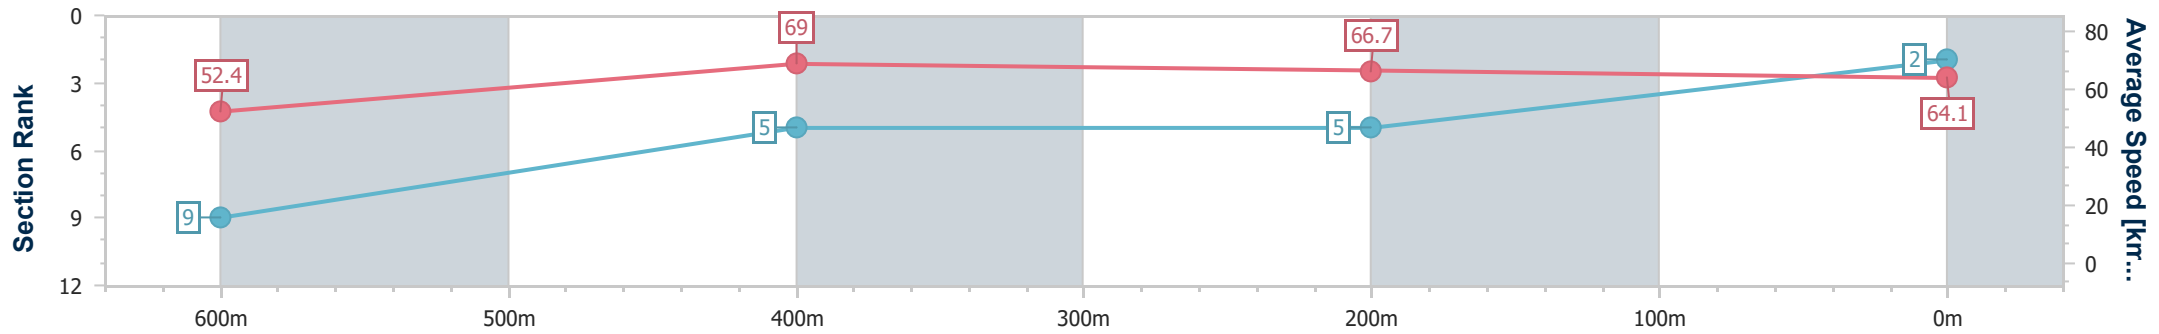

Horse/Jockey Name	Marokawa
Final Rank	2
Fastest Section Time (Section)	0:10.37 (600m)
Top Speed [km/h] (Section)	70.3 (600m)
Race State	Finished

Ipswich QLD Professional
Race 4: SCHWEPPES BENCHMARK 75 Handicap - 800m
10 April 2023 - 14:38
Track Rating: Soft 6, Weather: Fine, Rail Position: True

Section	Overall	600m	400m	200m
Section Times	0:46.14 [2] (0:13.75)	0:32.39 [9] (0:10.37)	0:22.02 [5] (0:10.72)	0:11.30 [5] (0:11.30)
Average Speed [km/h]	52.4	69.0	66.7	64.1
Top Speed [km/h]	69.7	70.3	68.2	66.2
Avg. Dist. to Rail [m]	5.4	1.8	1.2	2.7
Avg. Stride Freq. [Hz]	2.3	2.5	2.4	2.4
Avg. Stride Length [m]	6.3	7.7	7.6	7.4

- [ ] Ranking at each section and finish
- -.-.- No data available at this section
- NA No data available