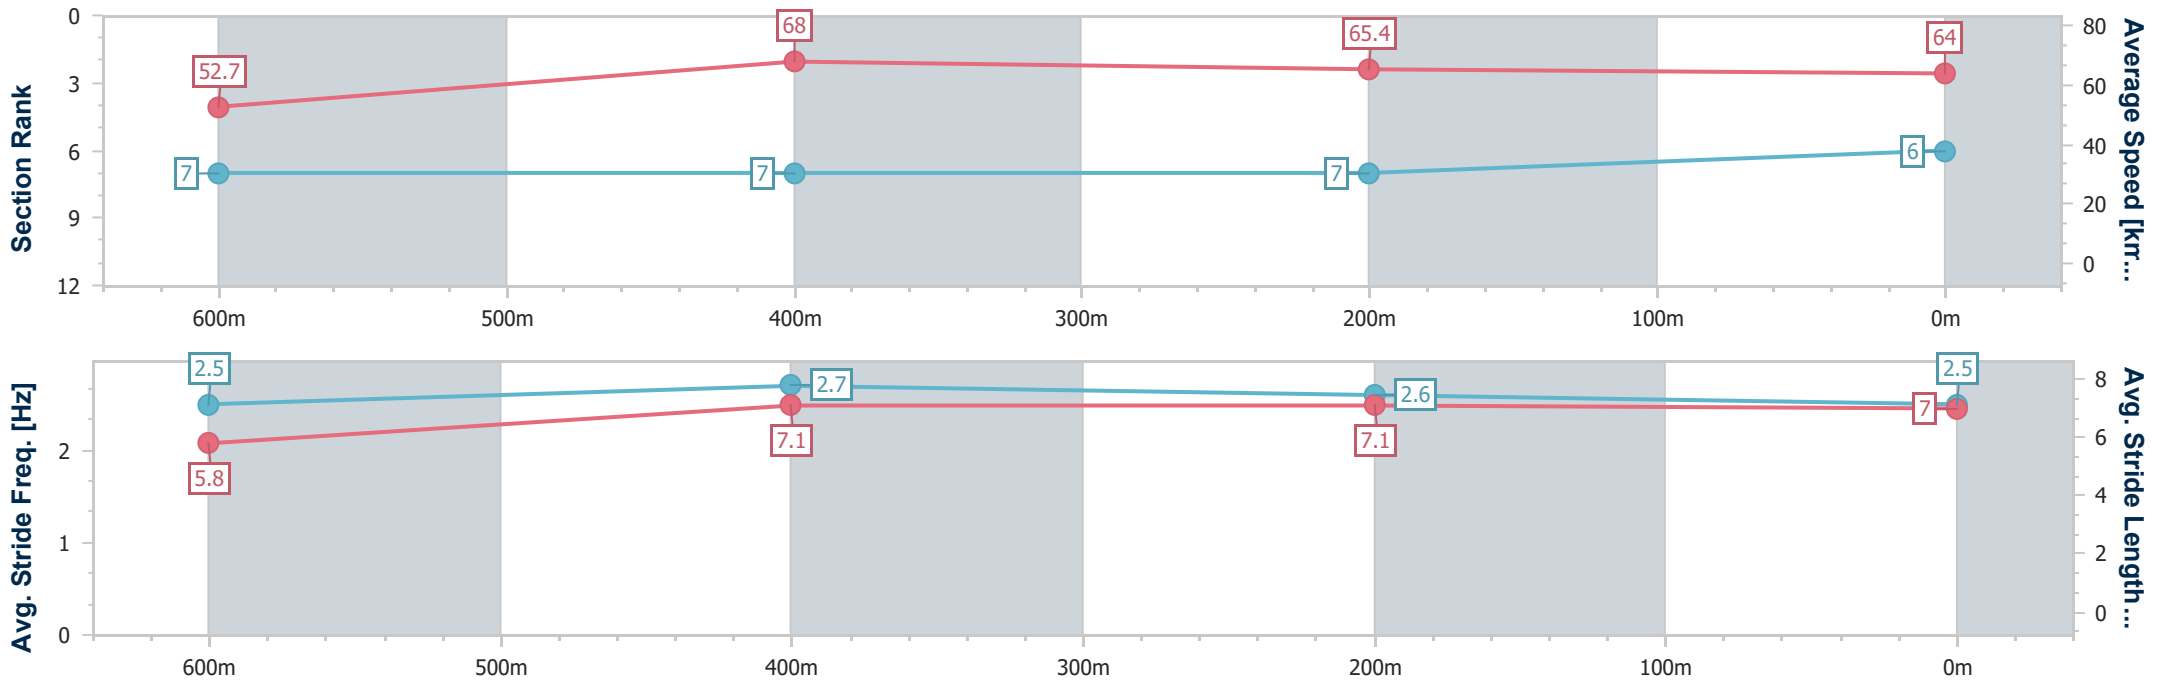

- [] Ranking at each section and finish
- .-.- No data available at this section
- NA No data available

Horse/Jockey Name	Cassy's Sister
Final Rank	6
Fastest Section Time (Section)	0:10.59 (600m)
Top Speed [km/h] (Section)	69.0 (600m)
Race State	Finished

Ipswich QLD Professional
 Race 4: SCHWEPPES BENCHMARK 75 Handicap - 800m
 10 April 2023 - 14:38
 Track Rating: Soft 6, Weather: Fine, Rail Position: True

Section	Overall	600m	400m	200m
Section Times	0:46.49 [6] (0:13.67)	0:32.82 [7] (0:10.59)	0:22.23 [7] (0:10.97)	0:11.26 [7] (0:11.26)
Average Speed [km/h]	52.7	68.0	65.4	64.0
Top Speed [km/h]	68.6	69.0	66.7	65.5
Avg. Dist. to Rail [m]	7.2	1.2	0.6	1.8
Avg. Stride Freq. [Hz]	2.5	2.7	2.6	2.5
Avg. Stride Length [m]	5.8	7.1	7.1	7.0