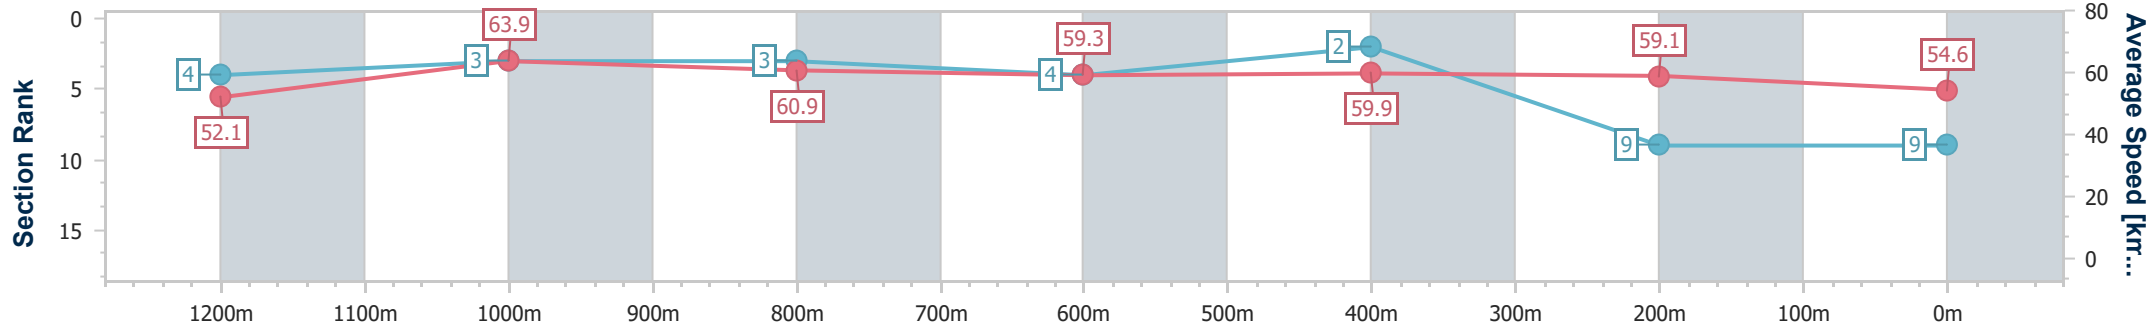

Horse/Jockey Name	Kalea
Final Rank	9
Fastest Section Time (Section)	0:11.27 (1200m)
Top Speed [km/h] (Section)	65.6 (1200m)
Race State	Finished

Sunshine Coast QLD Professional
Race 7: KLEIDON MASTERBUILT HOMES BENCHMARK 58
Handicap - 1400m

09 April 2023 - 16:35

Track Rating: Soft 5, Weather: Fine, Rail Position: +4m

Section	Overall	1200m	1000m	800m	600m	400m	200m
Section Times	1:26.57 [9] (0:13.84)	1:12.73 [4] (0:11.27)	1:01.46 [3] (0:11.91)	0:49.55 [3] (0:12.22)	0:37.33 [4] (0:11.96)	0:25.37 [2] (0:12.18)	0:13.19 [9] (0:13.19)
Average Speed [km/h]	52.1	63.9	60.9	59.3	59.9	59.1	54.6
Top Speed [km/h]	64.8	65.6	62.5	60.3	60.7	60.7	56.2
Avg. Dist. to Rail [m]	4.5	2.9	2.7	1.2	0.6	0.3	2.0
Avg. Stride Freq. [Hz]	2.3	2.4	2.4	2.4	2.4	2.4	2.3
Avg. Stride Length [m]	6.0	7.3	7.1	7.0	7.0	6.8	6.6

- [ ] Ranking at each section and finish
- -.-.- No data available at this section
- NA No data available