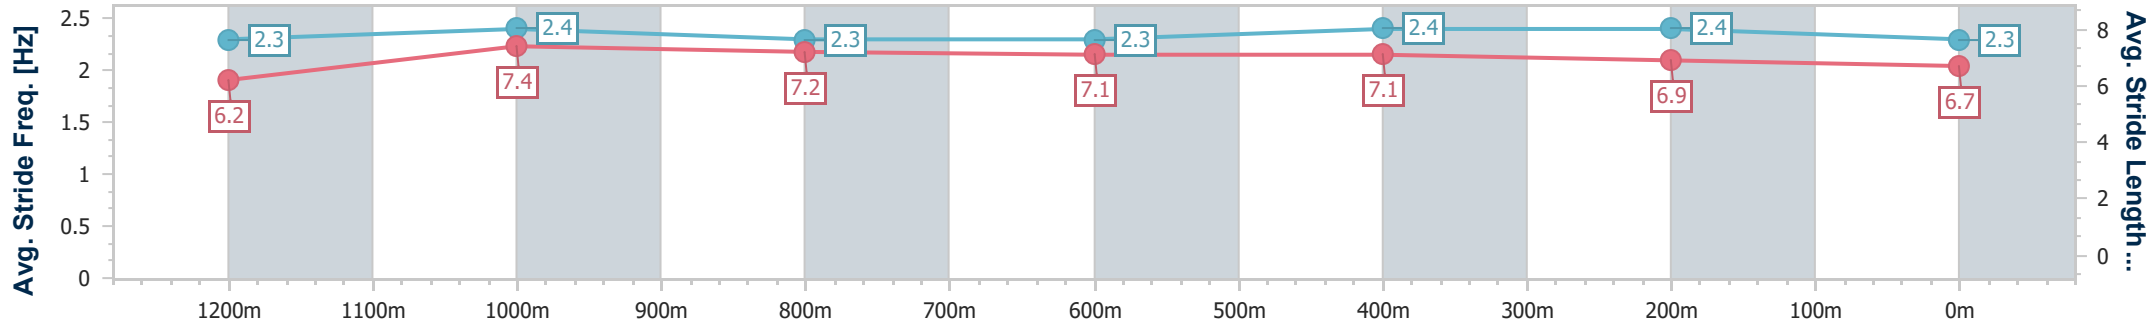

- [] Ranking at each section and finish
- .-.- No data available at this section
- NA No data available

Horse/Jockey Name	Sleigh Queen
Final Rank	8
Fastest Section Time (Section)	0:11.38 (1200m)
Top Speed [km/h] (Section)	65.1 (Overall)
Race State	Finished

Sunshine Coast QLD Professional
 Race 7: KLEIDON MASTERBUILT HOMES BENCHMARK 58
 Handicap - 1400m
 09 April 2023 - 16:35

Track Rating: Soft 5, Weather: Fine, Rail Position: +4m

Section	Overall	1200m	1000m	800m	600m	400m	200m
Section Times	1:26.23 [8] (0:13.73)	1:12.50 [3] (0:11.38)	1:01.12 [3] (0:11.93)	0:49.19 [4] (0:12.16)	0:37.03 [3] (0:12.01)	0:25.02 [3] (0:11.86)	0:13.16 [4] (0:13.16)
Average Speed [km/h]	52.5	63.3	60.7	59.5	60.4	60.8	54.7
Top Speed [km/h]	65.1	64.9	62.3	60.5	62.5	61.9	57.8
Avg. Dist. to Rail [m]	7.6	2.6	2.2	1.0	1.0	2.5	2.1
Avg. Stride Freq. [Hz]	2.3	2.4	2.3	2.3	2.4	2.4	2.3
Avg. Stride Length [m]	6.2	7.4	7.2	7.1	7.1	6.9	6.7