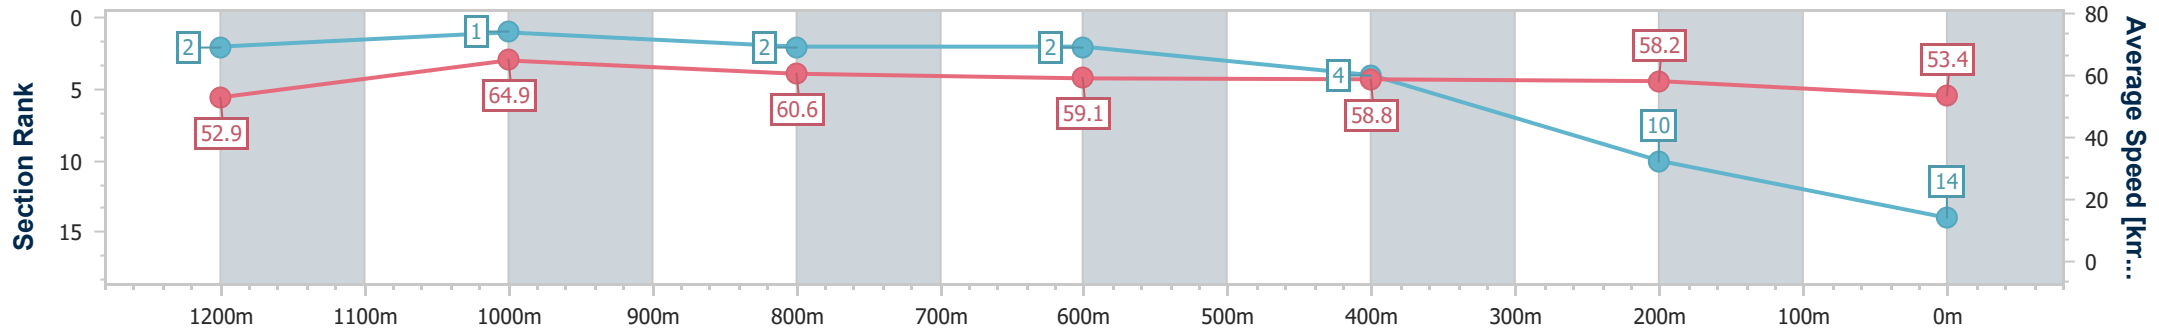

Sunshine Coast QLD Professional
 Race 7: KLEIDON MASTERBUILT HOMES BENCHMARK 58
 Handicap - 1400m
 09 April 2023 - 16:35

Track Rating: Soft 5, Weather: Fine, Rail Position: +4m

Section	Overall	1200m	1000m	800m	600m	400m	200m
Section Times	1:26.92 [13] (0:14.58)	1:12.34 [11] (0:11.58)	1:00.76 [11] (0:12.12)	0:48.64 [12] (0:12.10)	0:36.54 [12] (0:11.87)	0:24.67 [13] (0:11.96)	0:12.71 [14] (0:12.71)
Average Speed [km/h]	49.5	62.1	59.7	59.8	60.8	60.1	56.7
Top Speed [km/h]	65.1	63.3	60.8	61.0	61.5	61.8	58.4
Avg. Dist. to Rail [m]	5.4	2.3	2.0	1.0	0.4	2.2	3.2
Avg. Stride Freq. [Hz]	2.2	2.3	2.3	2.3	2.3	2.3	2.3
Avg. Stride Length [m]	6.2	7.5	7.2	7.0	7.2	7.2	7.0

- [] Ranking at each section and finish
- .-.- No data available at this section
- NA No data available

Horse/Jockey Name	Ticino Belle
Final Rank	14
Fastest Section Time (Section)	0:11.09 (1200m)
Top Speed [km/h] (Section)	67.1 (1200m)
Race State	Finished

Sunshine Coast QLD Professional
 Race 7: KLEIDON MASTERBUILT HOMES BENCHMARK 58
 Handicap - 1400m
 09 April 2023 - 16:35

Track Rating: Soft 5, Weather: Fine, Rail Position: +4m

Section	Overall	1200m	1000m	800m	600m	400m	200m
Section Times	1:27.20 [14] (0:13.63)	1:13.57 [2] (0:11.09)	1:02.48 [1] (0:11.99)	0:50.49 [2] (0:12.32)	0:38.17 [2] (0:12.33)	0:25.84 [4] (0:12.37)	0:13.47 [10] (0:13.47)
Average Speed [km/h]	52.9	64.9	60.6	59.1	58.8	58.2	53.4
Top Speed [km/h]	66.6	67.1	62.8	59.5	60.4	60.4	56.3
Avg. Dist. to Rail [m]	9.4	4.0	3.0	2.2	1.1	1.8	2.2
Avg. Stride Freq. [Hz]	2.4	2.4	2.3	2.3	2.4	2.4	2.2
Avg. Stride Length [m]	5.9	7.3	6.9	6.7	6.8	6.9	6.7