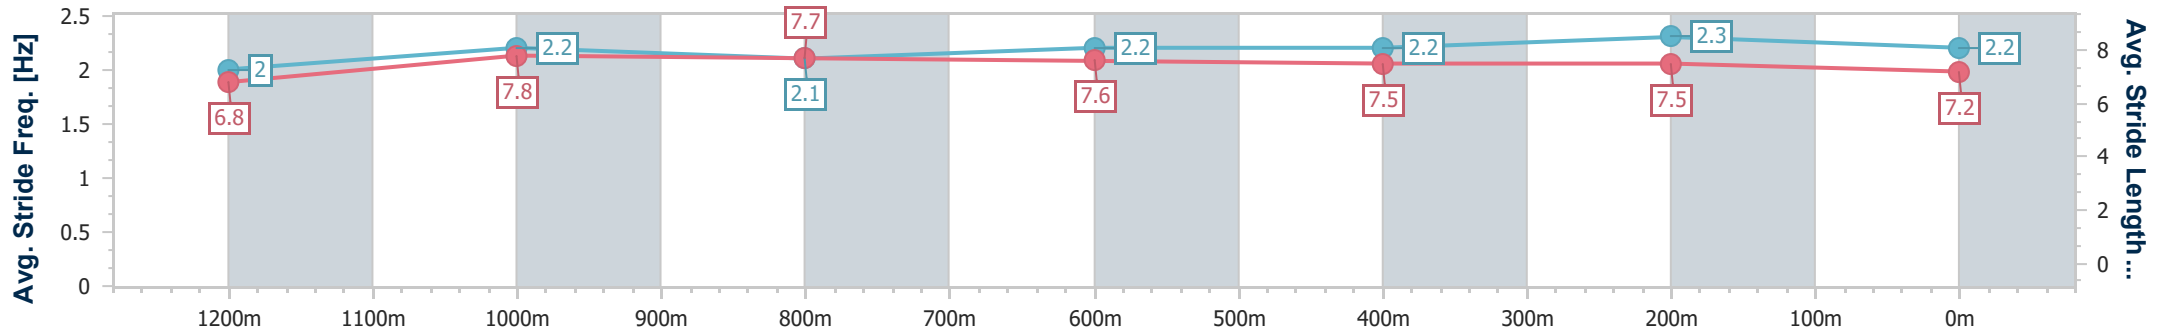

Sunshine Coast QLD Professional
 Race 7: KLEIDON MASTERBUILT HOMES BENCHMARK 58
 Handicap - 1400m
 09 April 2023 - 16:35

Track Rating: Soft 5, Weather: Fine, Rail Position: +4m

Section	Overall	1200m	1000m	800m	600m	400m	200m
Section Times	1:26.03 [7] (0:14.17)	1:11.86 [7] (0:11.41)	1:00.45 [7] (0:11.96)	0:48.49 [7] (0:12.16)	0:36.33 [7] (0:11.90)	0:24.43 [9] (0:11.59)	0:12.84 [5] (0:12.84)
Average Speed [km/h]	50.9	63.1	60.8	60.0	61.5	62.1	56.1
Top Speed [km/h]	65.4	65.3	64.2	60.7	63.3	64.4	59.4
Avg. Dist. to Rail [m]	3.3	2.6	2.7	2.4	2.9	4.9	3.8
Avg. Stride Freq. [Hz]	2.0	2.2	2.1	2.2	2.2	2.3	2.2
Avg. Stride Length [m]	6.8	7.8	7.7	7.6	7.5	7.5	7.2