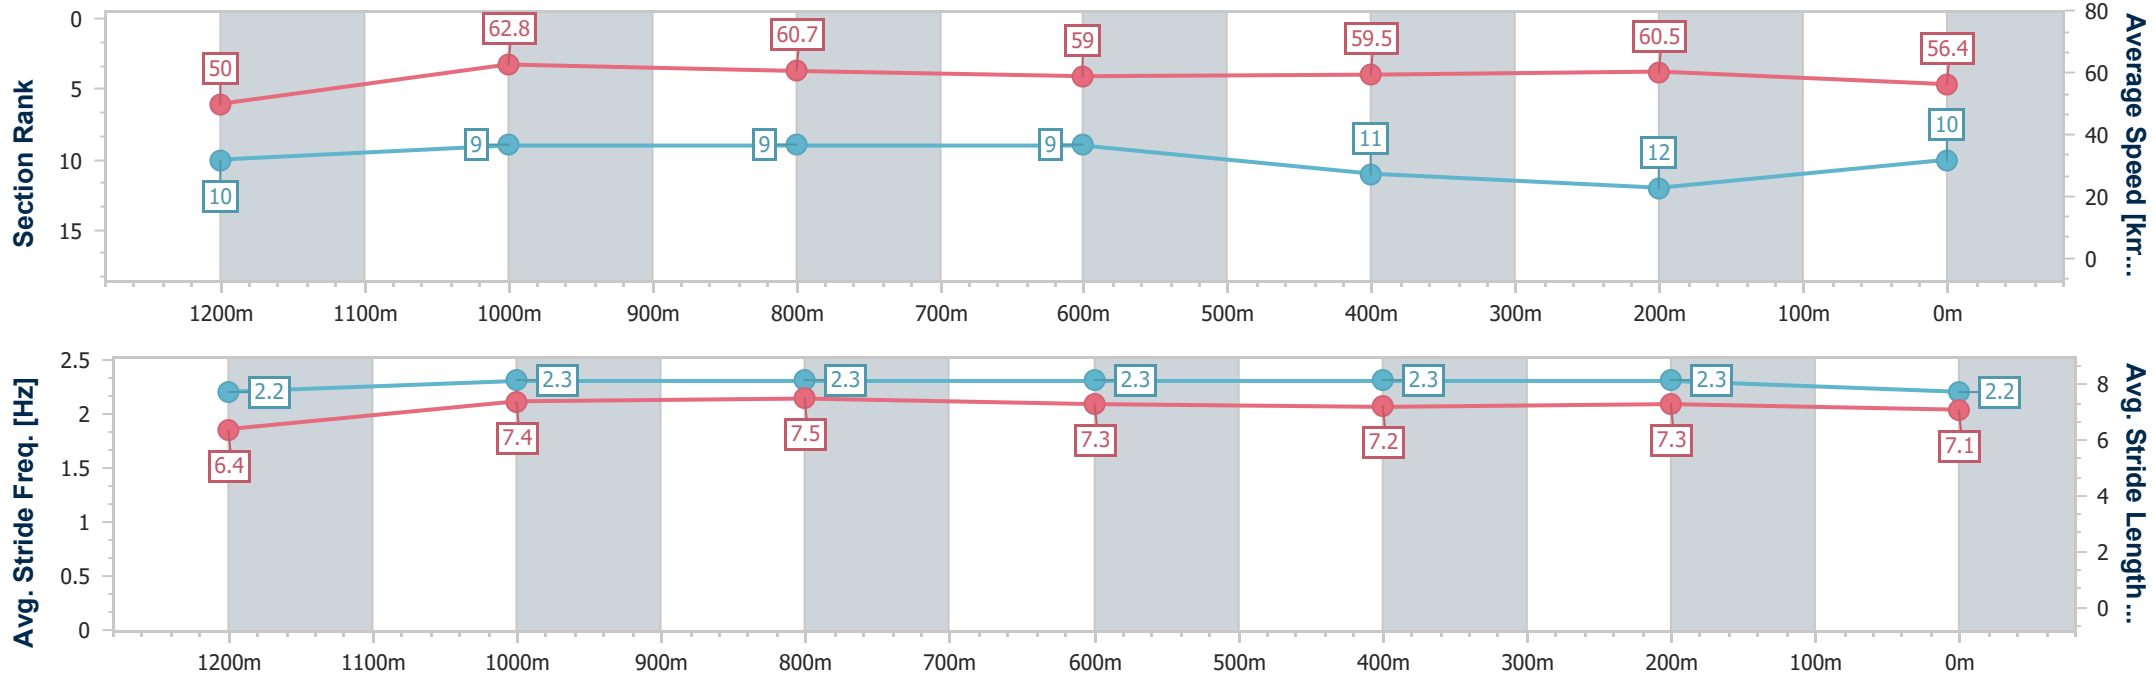

Sunshine Coast QLD Professional
 Race 7: KLEIDON MASTERBUILT HOMES BENCHMARK 58
 Handicap - 1400m

09 April 2023 - 16:35

Track Rating: Soft 5, Weather: Fine, Rail Position: +4m

Section	Overall	1200m	1000m	800m	600m	400m	200m
Section Times	1:26.57 [9] (0:13.84)	1:12.73 [4] (0:11.27)	1:01.46 [3] (0:11.91)	0:49.55 [3] (0:12.22)	0:37.33 [4] (0:11.96)	0:25.37 [2] (0:12.18)	0:13.19 [9] (0:13.19)
Average Speed [km/h]	52.1	63.9	60.9	59.3	59.9	59.1	54.6
Top Speed [km/h]	64.8	65.6	62.5	60.3	60.7	60.7	56.2
Avg. Dist. to Rail [m]	4.5	2.9	2.7	1.2	0.6	0.3	2.0
Avg. Stride Freq. [Hz]	2.3	2.4	2.4	2.4	2.4	2.4	2.3
Avg. Stride Length [m]	6.0	7.3	7.1	7.0	7.0	6.8	6.6

- [] Ranking at each section and finish
- .-.- No data available at this section
- NA No data available

Horse/Jockey Name	Package
Final Rank	10
Fastest Section Time (Section)	0:11.49 (1200m)
Top Speed [km/h] (Section)	66.4 (Overall)
Race State	Finished

Sunshine Coast QLD Professional
 Race 7: KLEIDON MASTERBUILT HOMES BENCHMARK 58
 Handicap - 1400m
 09 April 2023 - 16:35

Track Rating: Soft 5, Weather: Fine, Rail Position: +4m

Section	Overall	1200m	1000m	800m	600m	400m	200m
Section Times	1:26.62 [10] (0:14.40)	1:12.22 [10] (0:11.49)	1:00.73 [9] (0:11.87)	0:48.86 [9] (0:12.14)	0:36.72 [9] (0:12.04)	0:24.68 [11] (0:11.91)	0:12.77 [12] (0:12.77)
Average Speed [km/h]	50.0	62.8	60.7	59.0	59.5	60.5	56.4
Top Speed [km/h]	66.4	66.0	61.7	59.9	61.1	61.5	58.2
Avg. Dist. to Rail [m]	7.0	2.7	1.3	0.9	1.1	1.5	0.9
Avg. Stride Freq. [Hz]	2.2	2.3	2.3	2.3	2.3	2.3	2.2
Avg. Stride Length [m]	6.4	7.4	7.5	7.3	7.2	7.3	7.1