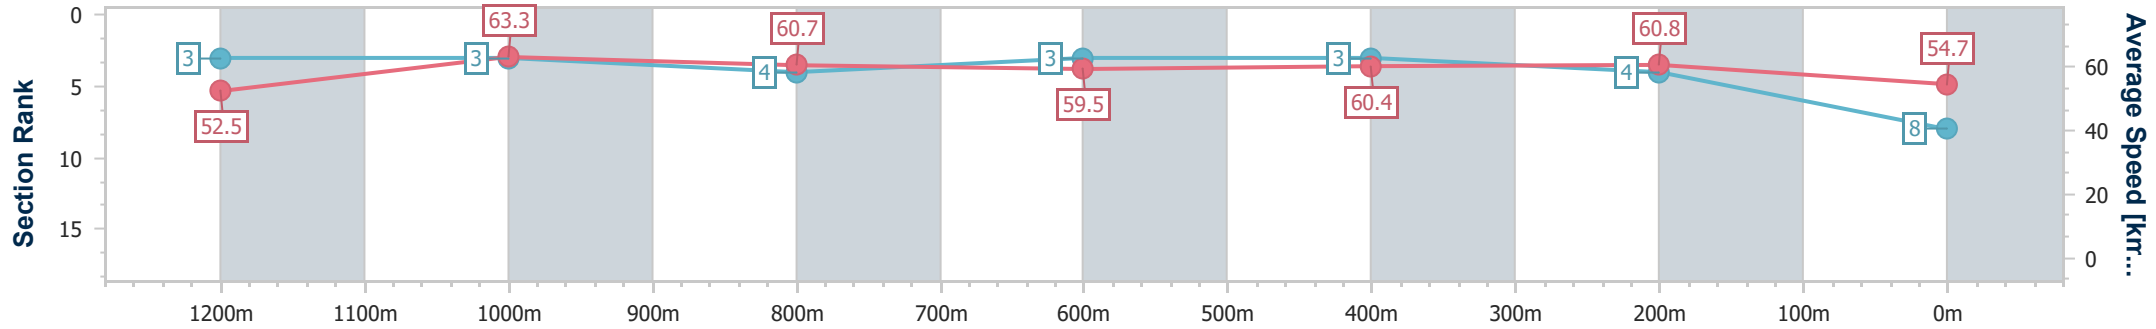

Horse/Jockey Name	Sleigh Queen
Final Rank	8
Fastest Section Time (Section)	0:11.38 (1200m)
Top Speed [km/h] (Section)	65.1 (Overall)
Race State	Finished

Sunshine Coast QLD Professional
Race 7: KLEIDON MASTERBUILT HOMES BENCHMARK 58
Handicap - 1400m
09 April 2023 - 16:35

Track Rating: Soft 5, Weather: Fine, Rail Position: +4m

Section	Overall	1200m	1000m	800m	600m	400m	200m
Section Times	1:26.23 [8] (0:13.73)	1:12.50 [3] (0:11.38)	1:01.12 [3] (0:11.93)	0:49.19 [4] (0:12.16)	0:37.03 [3] (0:12.01)	0:25.02 [3] (0:11.86)	0:13.16 [4] (0:13.16)
Average Speed [km/h]	52.5	63.3	60.7	59.5	60.4	60.8	54.7
Top Speed [km/h]	65.1	64.9	62.3	60.5	62.5	61.9	57.8
Avg. Dist. to Rail [m]	7.6	2.6	2.2	1.0	1.0	2.5	2.1
Avg. Stride Freq. [Hz]	2.3	2.4	2.3	2.3	2.4	2.4	2.3
Avg. Stride Length [m]	6.2	7.4	7.2	7.1	7.1	6.9	6.7

- [ ] Ranking at each section and finish
- -.-.- No data available at this section
- NA No data available