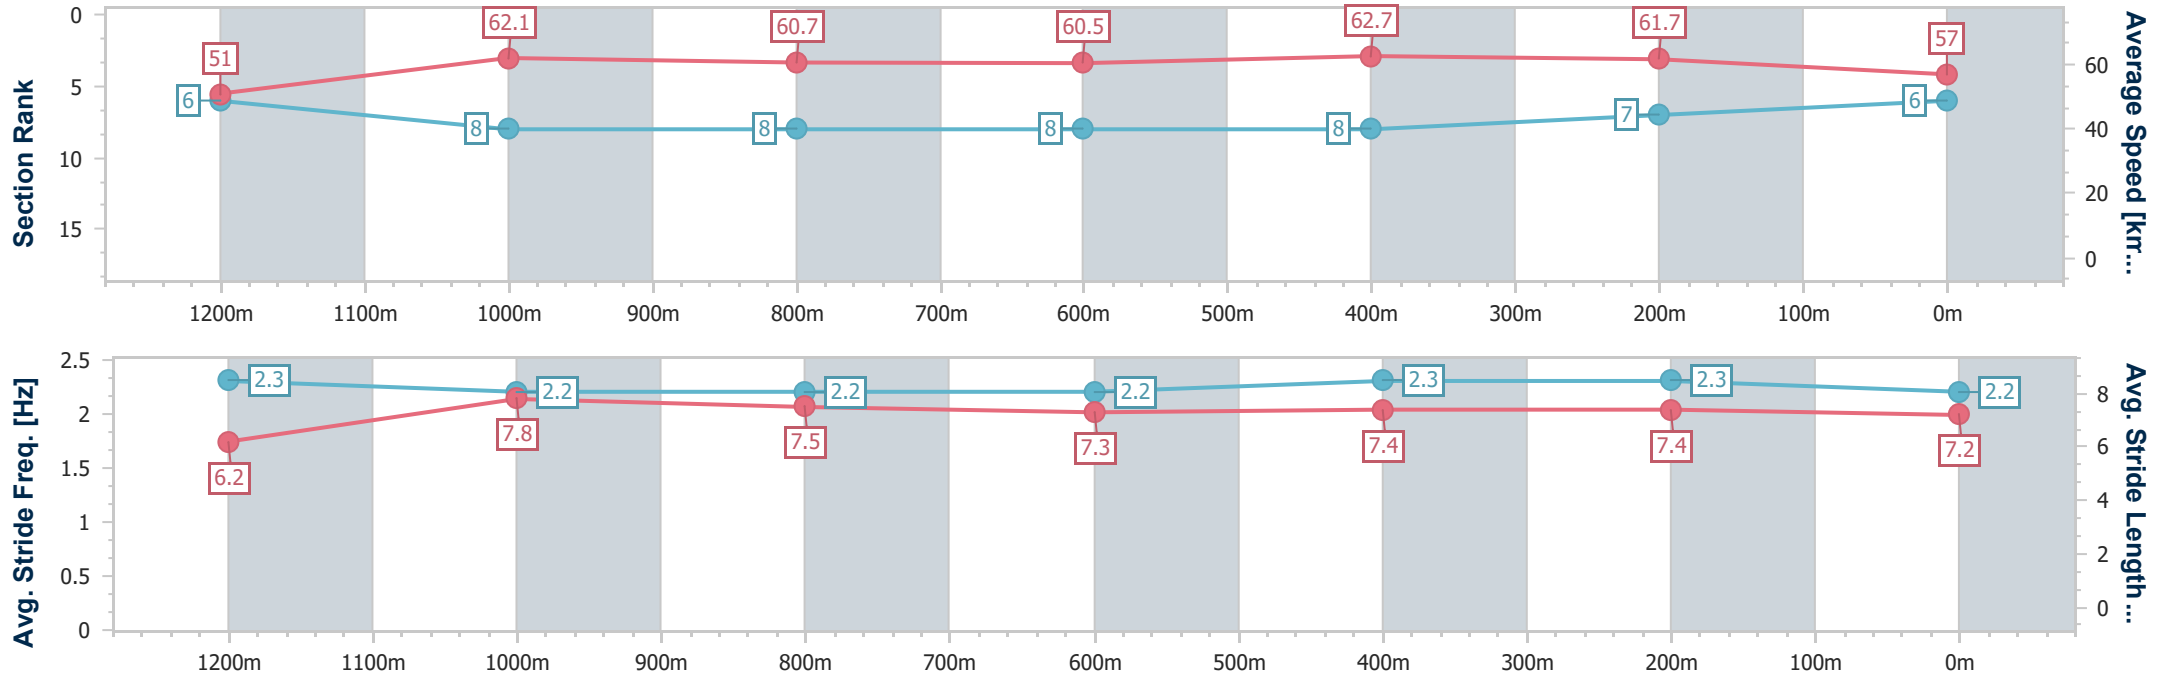

Horse/Jockey Name	Ultimate Outcome
Final Rank	6
Fastest Section Time (Section)	0:11.59 (1200m)
Top Speed [km/h] (Section)	64.3 (Overall)
Race State	Finished

Sunshine Coast QLD Professional
Race 7: KLEIDON MASTERBUILT HOMES BENCHMARK 58
Handicap - 1400m
09 April 2023 - 16:35

Track Rating: Soft 5, Weather: Fine, Rail Position: +4m

Section	Overall	1200m	1000m	800m	600m	400m	200m
Section Times	1:25.88 [6] (0:14.14)	1:11.74 [6] (0:11.59)	1:00.15 [8] (0:11.96)	0:48.19 [8] (0:12.13)	0:36.06 [8] (0:11.76)	0:24.30 [8] (0:11.66)	0:12.64 [7] (0:12.64)
Average Speed [km/h]	51.0	62.1	60.7	60.5	62.7	61.7	57.0
Top Speed [km/h]	64.3	63.7	63.0	61.4	63.8	63.3	59.4
Avg. Dist. to Rail [m]	4.9	3.7	3.3	3.0	4.2	7.2	5.7
Avg. Stride Freq. [Hz]	2.3	2.2	2.2	2.2	2.3	2.3	2.2
Avg. Stride Length [m]	6.2	7.8	7.5	7.3	7.4	7.4	7.2

- [ ] Ranking at each section and finish
- -.-.- No data available at this section
- NA No data available