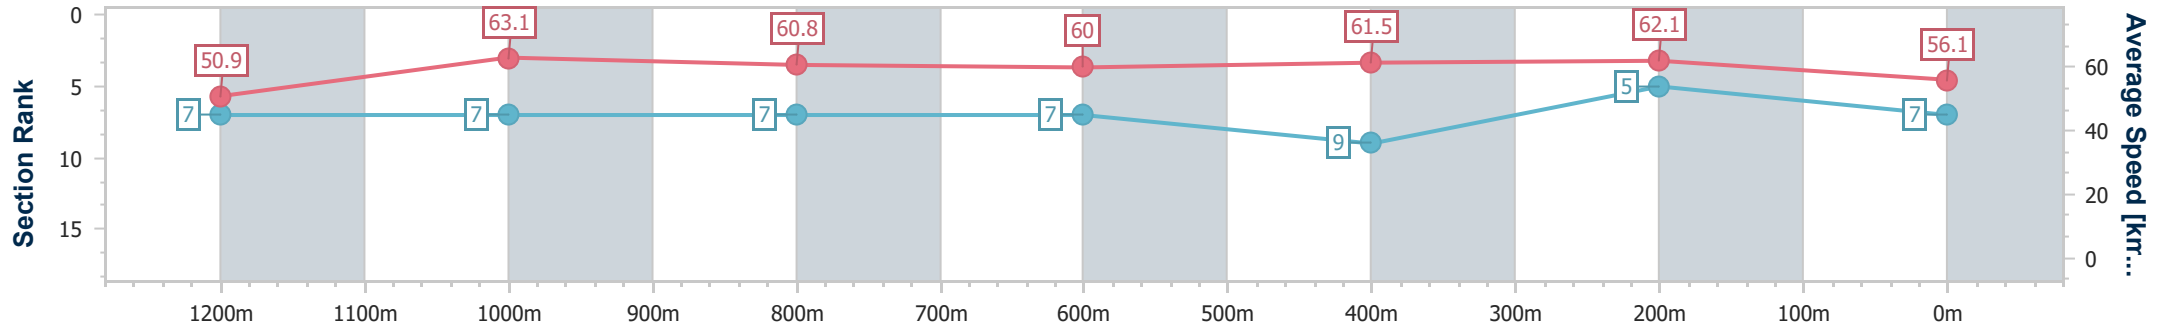

Sunshine Coast QLD Professional
 Race 7: KLEIDON MASTERBUILT HOMES BENCHMARK 58
 Handicap - 1400m
 09 April 2023 - 16:35

Track Rating: Soft 5, Weather: Fine, Rail Position: +4m

Section	Overall	1200m	1000m	800m	600m	400m	200m
Section Times	1:26.03 [7] (0:14.17)	1:11.86 [7] (0:11.41)	1:00.45 [7] (0:11.96)	0:48.49 [7] (0:12.16)	0:36.33 [7] (0:11.90)	0:24.43 [9] (0:11.59)	0:12.84 [5] (0:12.84)
Average Speed [km/h]	50.9	63.1	60.8	60.0	61.5	62.1	56.1
Top Speed [km/h]	65.4	65.3	64.2	60.7	63.3	64.4	59.4
Avg. Dist. to Rail [m]	3.3	2.6	2.7	2.4	2.9	4.9	3.8
Avg. Stride Freq. [Hz]	2.0	2.2	2.1	2.2	2.2	2.3	2.2
Avg. Stride Length [m]	6.8	7.8	7.7	7.6	7.5	7.5	7.2