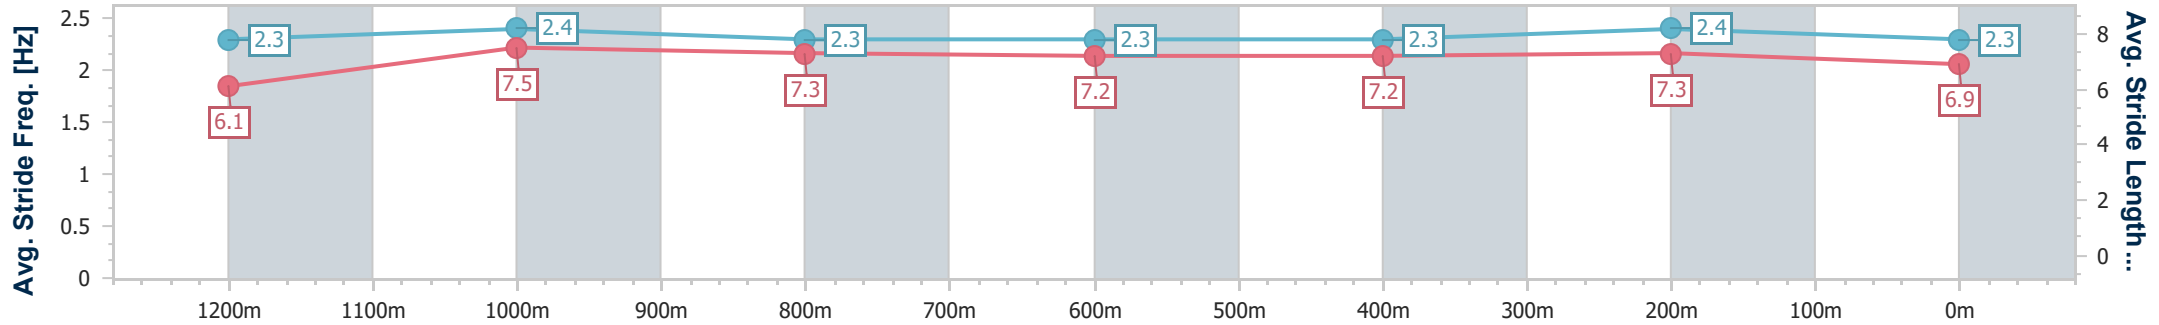

Horse/Jockey Name	Ironside
Final Rank	3
Fastest Section Time (Section)	0:11.25 (1200m)
Top Speed [km/h] (Section)	67.0 (1200m)
Race State	Finished

Sunshine Coast QLD Professional
Race 7: KLEIDON MASTERBUILT HOMES BENCHMARK 58
Handicap - 1400m
09 April 2023 - 16:35

Track Rating: Soft 5, Weather: Fine, Rail Position: +4m

Section	Overall	1200m	1000m	800m	600m	400m	200m
Section Times	1:25.49 [3] (0:14.28)	1:11.21 [9] (0:11.25)	0:59.96 [6] (0:11.90)	0:48.06 [6] (0:12.15)	0:35.91 [6] (0:11.88)	0:24.03 [6] (0:11.54)	0:12.49 [3] (0:12.49)
Average Speed [km/h]	50.5	64.1	60.6	59.4	60.3	62.4	57.7
Top Speed [km/h]	65.9	67.0	61.9	60.0	62.2	63.6	61.1
Avg. Dist. to Rail [m]	1.8	1.2	1.3	0.5	0.6	0.5	1.7
Avg. Stride Freq. [Hz]	2.3	2.4	2.3	2.3	2.3	2.4	2.3
Avg. Stride Length [m]	6.1	7.5	7.3	7.2	7.2	7.3	6.9

- [ ] Ranking at each section and finish
- -.-.- No data available at this section
- NA No data available