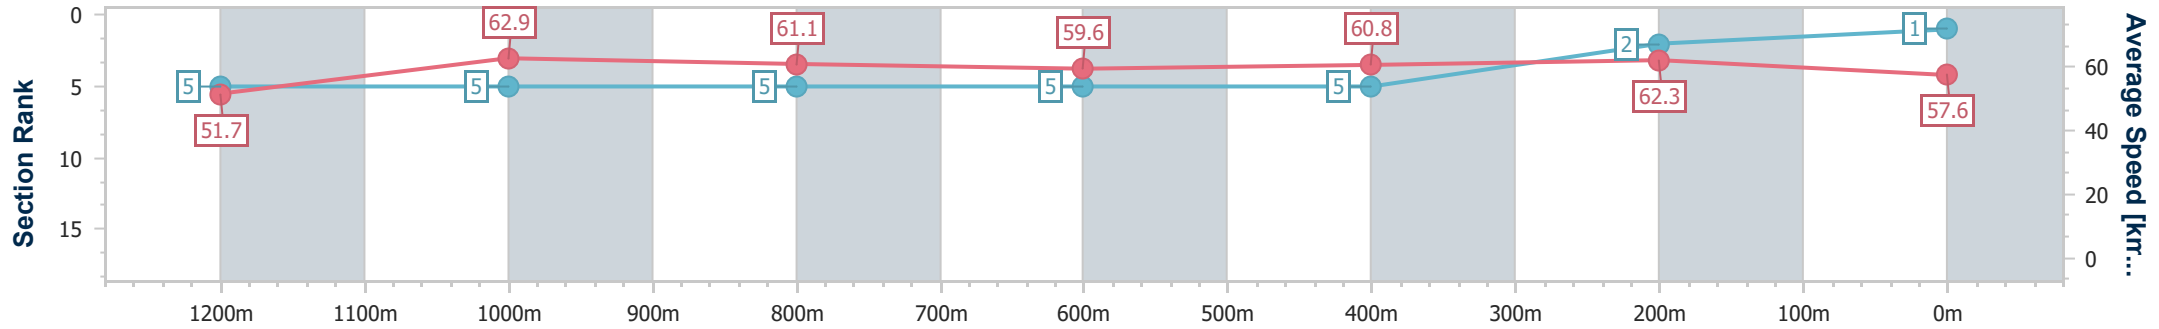

Track Rating: Soft 5, Weather: Fine, Rail Position: +4m

Section	Overall	1200m	1000m	800m	600m	400m	200m
Section Times	1:25.46 [1] (0:13.92)	1:11.54 [5] (0:11.45)	1:00.09 [5] (0:11.85)	0:48.24 [5] (0:12.23)	0:36.01 [5] (0:11.95)	0:24.06 [5] (0:11.54)	0:12.52 [2] (0:12.52)
Average Speed [km/h]	51.7	62.9	61.1	59.6	60.8	62.3	57.6
Top Speed [km/h]	64.9	64.2	63.9	60.1	62.7	63.4	60.4
Avg. Dist. to Rail [m]	6.7	2.8	2.7	1.7	1.8	4.7	4.2
Avg. Stride Freq. [Hz]	2.2	2.2	2.2	2.2	2.2	2.3	2.2
Avg. Stride Length [m]	6.5	7.8	7.6	7.4	7.5	7.6	7.3