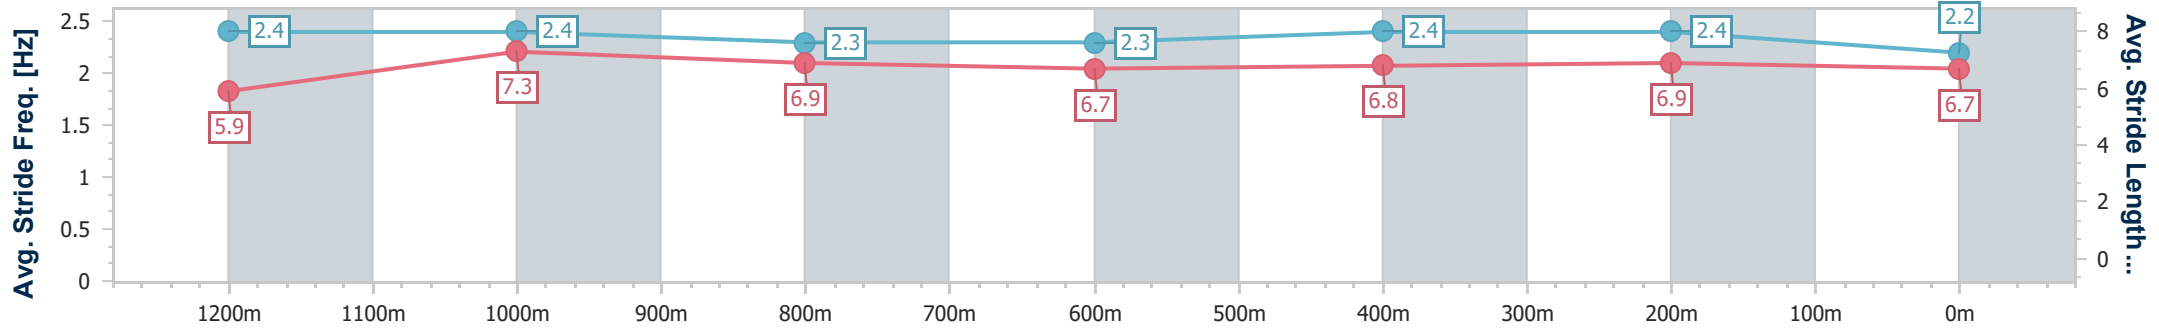

Sunshine Coast QLD Professional
 Race 7: KLEIDON MASTERBUILT HOMES BENCHMARK 58
 Handicap - 1400m
 09 April 2023 - 16:35

Track Rating: Soft 5, Weather: Fine, Rail Position: +4m

Section	Overall	1200m	1000m	800m	600m	400m	200m
Section Times	1:26.92 [13] (0:14.58)	1:12.34 [11] (0:11.58)	1:00.76 [11] (0:12.12)	0:48.64 [12] (0:12.10)	0:36.54 [12] (0:11.87)	0:24.67 [13] (0:11.96)	0:12.71 [14] (0:12.71)
Average Speed [km/h]	49.5	62.1	59.7	59.8	60.8	60.1	56.7
Top Speed [km/h]	65.1	63.3	60.8	61.0	61.5	61.8	58.4
Avg. Dist. to Rail [m]	5.4	2.3	2.0	1.0	0.4	2.2	3.2
Avg. Stride Freq. [Hz]	2.2	2.3	2.3	2.3	2.3	2.3	2.3
Avg. Stride Length [m]	6.2	7.5	7.2	7.0	7.2	7.2	7.0

- [] Ranking at each section and finish
- .-.- No data available at this section
- NA No data available

Horse/Jockey Name	Ticino Belle
Final Rank	14
Fastest Section Time (Section)	0:11.09 (1200m)
Top Speed [km/h] (Section)	67.1 (1200m)
Race State	Finished

Sunshine Coast QLD Professional
 Race 7: KLEIDON MASTERBUILT HOMES BENCHMARK 58
 Handicap - 1400m
 09 April 2023 - 16:35

Track Rating: Soft 5, Weather: Fine, Rail Position: +4m

Section	Overall	1200m	1000m	800m	600m	400m	200m
Section Times	1:27.20 [14] (0:13.63)	1:13.57 [2] (0:11.09)	1:02.48 [1] (0:11.99)	0:50.49 [2] (0:12.32)	0:38.17 [2] (0:12.33)	0:25.84 [4] (0:12.37)	0:13.47 [10] (0:13.47)
Average Speed [km/h]	52.9	64.9	60.6	59.1	58.8	58.2	53.4
Top Speed [km/h]	66.6	67.1	62.8	59.5	60.4	60.4	56.3
Avg. Dist. to Rail [m]	9.4	4.0	3.0	2.2	1.1	1.8	2.2
Avg. Stride Freq. [Hz]	2.4	2.4	2.3	2.3	2.4	2.4	2.2
Avg. Stride Length [m]	5.9	7.3	6.9	6.7	6.8	6.9	6.7