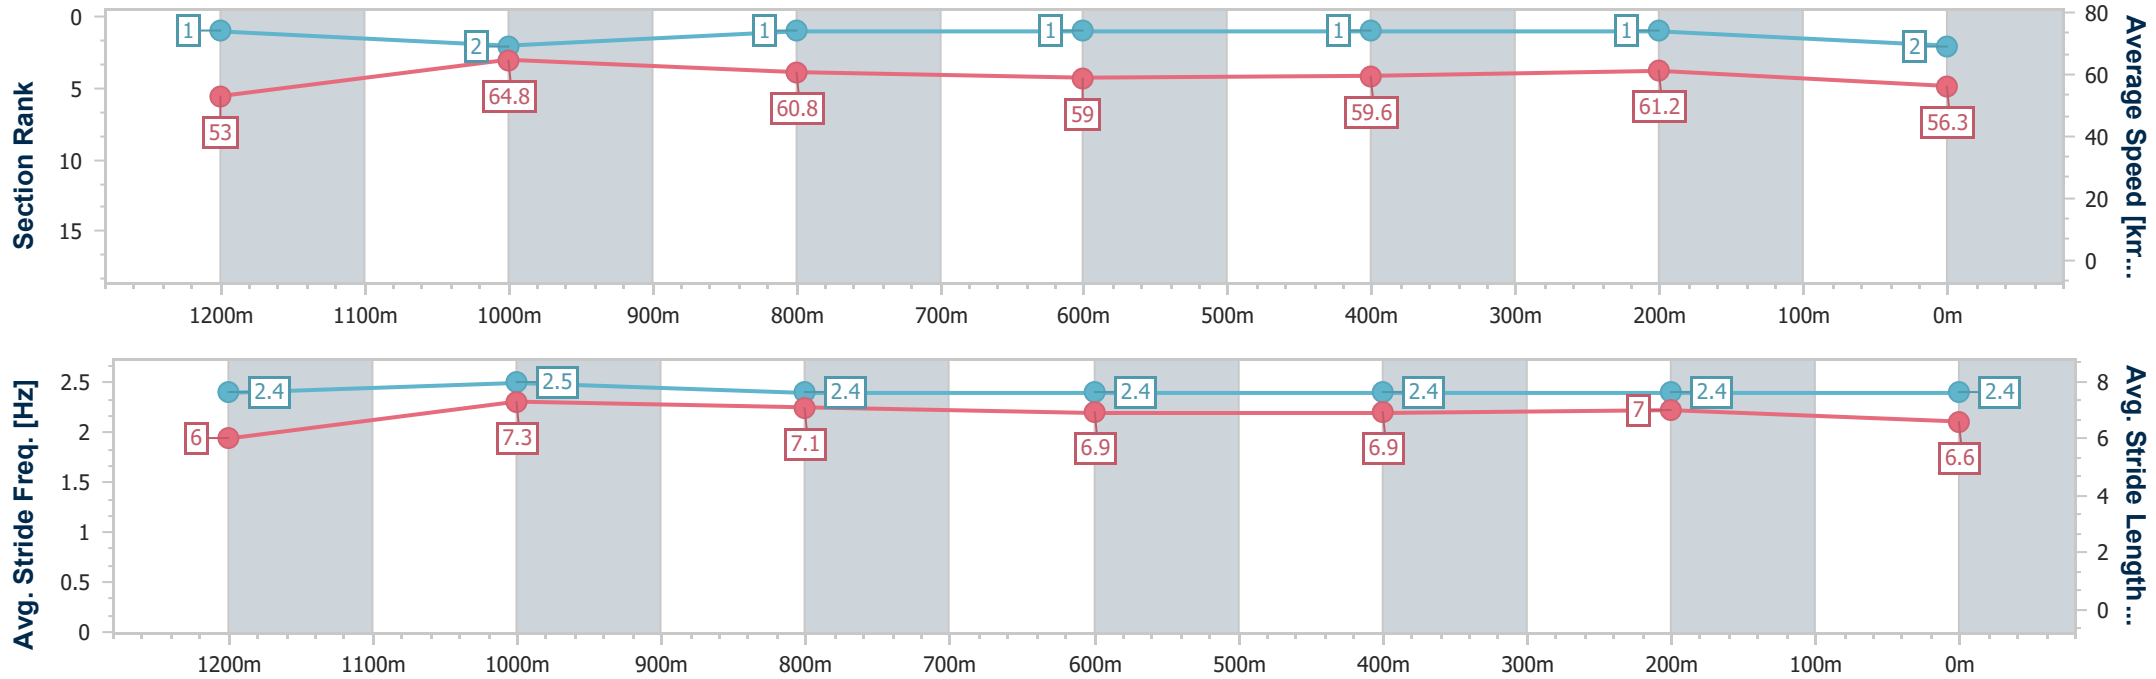

Horse/Jockey Name	Pretty Little Lass
Final Rank	2
Fastest Section Time (Section)	0:11.12 (1200m)
Top Speed [km/h] (Section)	66.6 (Overall)
Race State	Finished

Sunshine Coast QLD Professional
Race 7: KLEIDON MASTERBUILT HOMES BENCHMARK 58
Handicap - 1400m
09 April 2023 - 16:35

Track Rating: Soft 5, Weather: Fine, Rail Position: +4m

Section	Overall	1200m	1000m	800m	600m	400m	200m
Section Times	1:25.48 [2] (0:13.61)	1:11.87 [1] (0:11.12)	1:00.75 [2] (0:11.91)	0:48.84 [1] (0:12.23)	0:36.61 [1] (0:12.06)	0:24.55 [1] (0:11.77)	0:12.78 [1] (0:12.78)
Average Speed [km/h]	53.0	64.8	60.8	59.0	59.6	61.2	56.3
Top Speed [km/h]	66.6	66.4	63.1	59.4	61.3	62.2	59.6
Avg. Dist. to Rail [m]	6.4	2.3	2.0	0.7	0.5	0.5	1.0
Avg. Stride Freq. [Hz]	2.4	2.5	2.4	2.4	2.4	2.4	2.4
Avg. Stride Length [m]	6.0	7.3	7.1	6.9	6.9	7.0	6.6

- [ ] Ranking at each section and finish
- -.-.- No data available at this section
- NA No data available