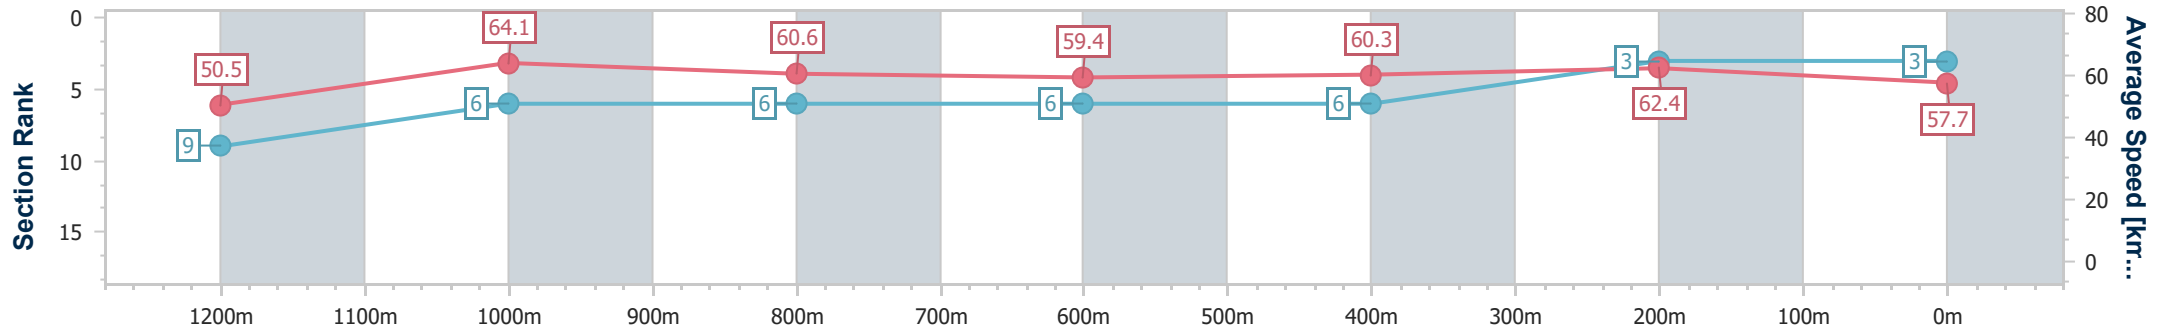

Horse/Jockey Name	Ironside
Final Rank	3
Fastest Section Time (Section)	0:11.25 (1200m)
Top Speed [km/h] (Section)	67.0 (1200m)
Race State	Finished

Sunshine Coast QLD Professional
Race 7: KLEIDON MASTERBUILT HOMES BENCHMARK 58
Handicap - 1400m
09 April 2023 - 16:35

Track Rating: Soft 5, Weather: Fine, Rail Position: +4m

Section	Overall	1200m	1000m	800m	600m	400m	200m
Section Times	1:25.49 [3] (0:14.28)	1:11.21 [9] (0:11.25)	0:59.96 [6] (0:11.90)	0:48.06 [6] (0:12.15)	0:35.91 [6] (0:11.88)	0:24.03 [6] (0:11.54)	0:12.49 [3] (0:12.49)
Average Speed [km/h]	50.5	64.1	60.6	59.4	60.3	62.4	57.7
Top Speed [km/h]	65.9	67.0	61.9	60.0	62.2	63.6	61.1
Avg. Dist. to Rail [m]	1.8	1.2	1.3	0.5	0.6	0.5	1.7
Avg. Stride Freq. [Hz]	2.3	2.4	2.3	2.3	2.3	2.4	2.3
Avg. Stride Length [m]	6.1	7.5	7.3	7.2	7.2	7.3	6.9

- [ ] Ranking at each section and finish
- -.-.- No data available at this section
- NA No data available