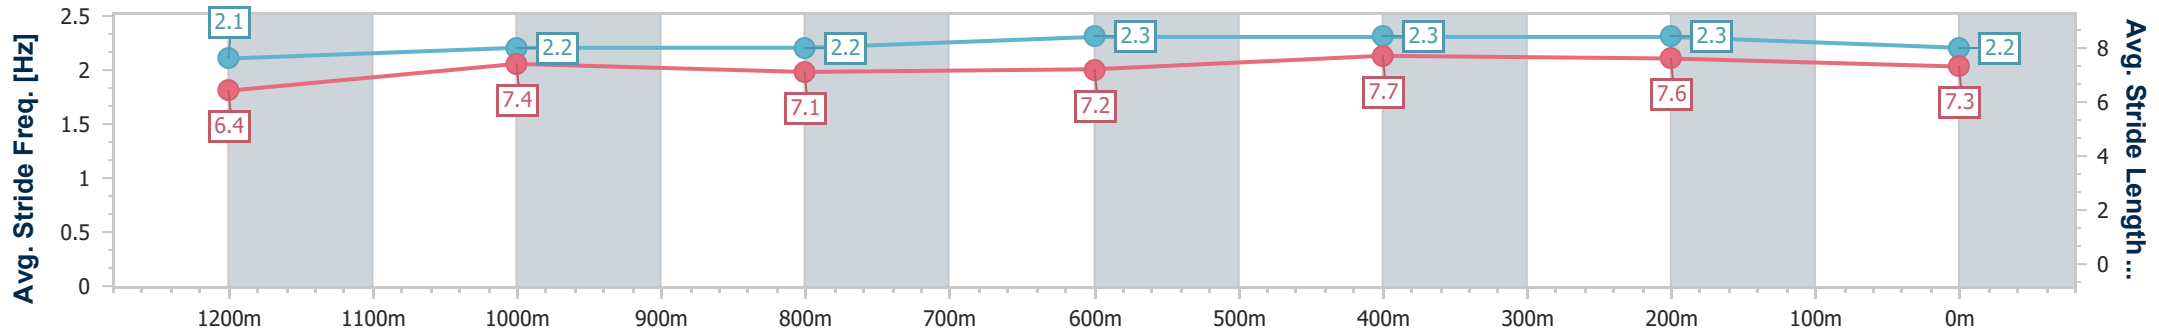

Horse/Jockey Name	Brentwood
Final Rank	4
Fastest Section Time (Section)	0:11.29 (400m)
Top Speed [km/h] (Section)	65.1 (400m)
Race State	Finished

Sunshine Coast QLD Professional
Race 7: KLEIDON MASTERBUILT HOMES BENCHMARK 58
Handicap - 1400m
09 April 2023 - 16:35

Track Rating: Soft 5, Weather: Fine, Rail Position: +4m

Section	Overall	1200m	1000m	800m	600m	400m	200m
Section Times	1:25.67 [4] (0:14.91)	1:10.76 [14] (0:11.59)	0:59.17 [14] (0:12.20)	0:46.97 [14] (0:11.80)	0:35.17 [14] (0:11.54)	0:23.63 [12] (0:11.29)	0:12.34 [8] (0:12.34)
Average Speed [km/h]	48.4	62.1	59.3	61.6	63.5	63.8	58.3
Top Speed [km/h]	60.9	63.4	61.5	62.8	64.0	65.1	62.0
Avg. Dist. to Rail [m]	12.1	2.5	1.9	1.3	3.0	7.9	6.5
Avg. Stride Freq. [Hz]	2.1	2.2	2.2	2.3	2.3	2.3	2.2
Avg. Stride Length [m]	6.4	7.4	7.1	7.2	7.7	7.6	7.3

- [ ] Ranking at each section and finish
- -.-.- No data available at this section
- NA No data available