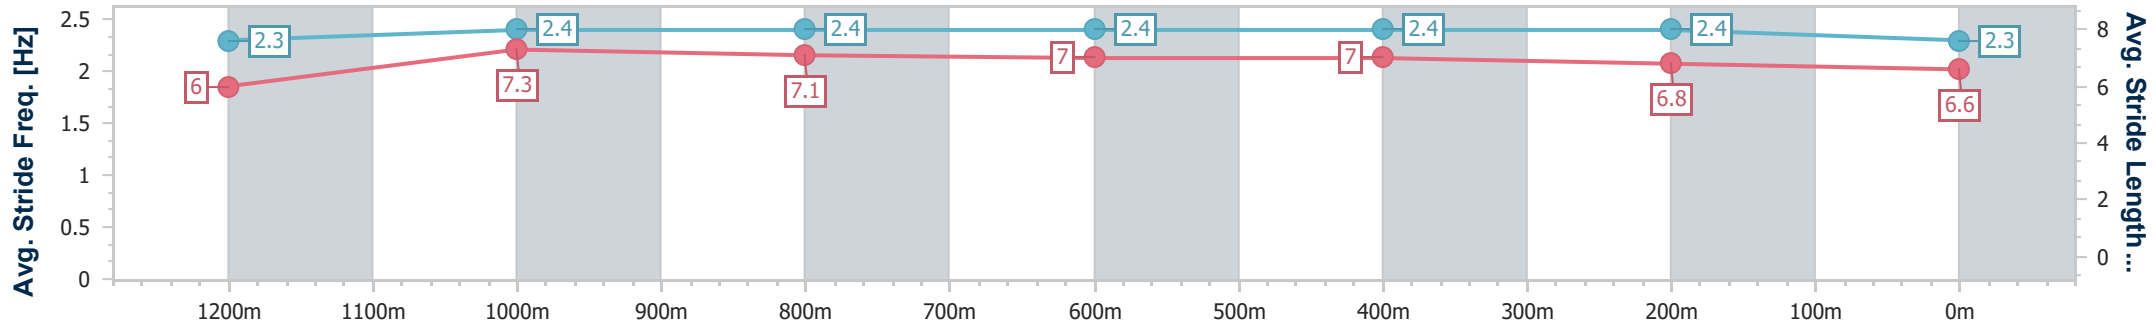

Sunshine Coast QLD Professional
 Race 7: KLEIDON MASTERBUILT HOMES BENCHMARK 58
 Handicap - 1400m
 09 April 2023 - 16:35

Track Rating: Soft 5, Weather: Fine, Rail Position: +4m

Section	Overall	1200m	1000m	800m	600m	400m	200m
Section Times	1:26.23 [8] (0:13.73)	1:12.50 [3] (0:11.38)	1:01.12 [3] (0:11.93)	0:49.19 [4] (0:12.16)	0:37.03 [3] (0:12.01)	0:25.02 [3] (0:11.86)	0:13.16 [4] (0:13.16)
Average Speed [km/h]	52.5	63.3	60.7	59.5	60.4	60.8	54.7
Top Speed [km/h]	65.1	64.9	62.3	60.5	62.5	61.9	57.8
Avg. Dist. to Rail [m]	7.6	2.6	2.2	1.0	1.0	2.5	2.1
Avg. Stride Freq. [Hz]	2.3	2.4	2.3	2.3	2.4	2.4	2.3
Avg. Stride Length [m]	6.2	7.4	7.2	7.1	7.1	6.9	6.7

- [] Ranking at each section and finish
- .-.- No data available at this section
- NA No data available

Horse/Jockey Name	Kalea
Final Rank	9
Fastest Section Time (Section)	0:11.27 (1200m)
Top Speed [km/h] (Section)	65.6 (1200m)
Race State	Finished

Sunshine Coast QLD Professional
 Race 7: KLEIDON MASTERBUILT HOMES BENCHMARK 58
 Handicap - 1400m

09 April 2023 - 16:35

Track Rating: Soft 5, Weather: Fine, Rail Position: +4m

Section	Overall	1200m	1000m	800m	600m	400m	200m
Section Times	1:26.57 [9] (0:13.84)	1:12.73 [4] (0:11.27)	1:01.46 [3] (0:11.91)	0:49.55 [3] (0:12.22)	0:37.33 [4] (0:11.96)	0:25.37 [2] (0:12.18)	0:13.19 [9] (0:13.19)
Average Speed [km/h]	52.1	63.9	60.9	59.3	59.9	59.1	54.6
Top Speed [km/h]	64.8	65.6	62.5	60.3	60.7	60.7	56.2
Avg. Dist. to Rail [m]	4.5	2.9	2.7	1.2	0.6	0.3	2.0
Avg. Stride Freq. [Hz]	2.3	2.4	2.4	2.4	2.4	2.4	2.3
Avg. Stride Length [m]	6.0	7.3	7.1	7.0	7.0	6.8	6.6