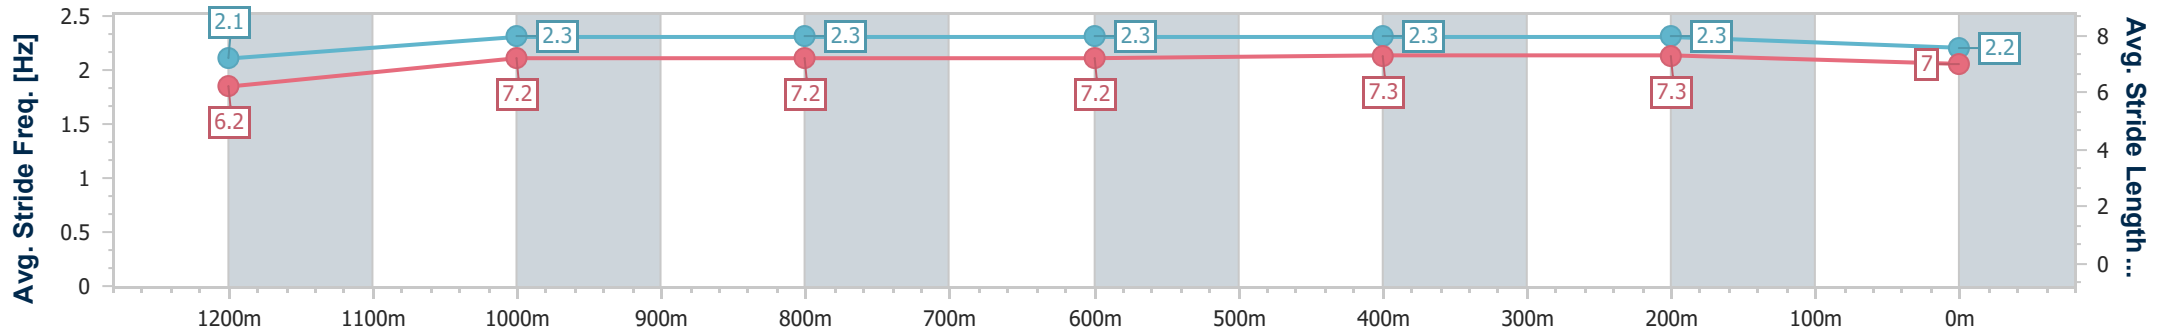

Sunshine Coast QLD Professional
 Race 7: KLEIDON MASTERBUILT HOMES BENCHMARK 58
 Handicap - 1400m
 09 April 2023 - 16:35

Track Rating: Soft 5, Weather: Fine, Rail Position: +4m

Section	Overall	1200m	1000m	800m	600m	400m	200m
Section Times	1:26.74 [11] (0:14.74)	1:12.00 [13] (0:11.66)	1:00.34 [13] (0:12.19)	0:48.15 [13] (0:11.89)	0:36.26 [13] (0:11.82)	0:24.44 [14] (0:11.83)	0:12.61 [13] (0:12.61)
Average Speed [km/h]	48.9	61.7	59.5	61.6	62.2	60.9	57.1
Top Speed [km/h]	61.7	64.5	61.7	63.6	63.3	62.6	58.3
Avg. Dist. to Rail [m]	10.7	4.2	3.3	2.7	3.6	4.5	5.6
Avg. Stride Freq. [Hz]	2.3	2.4	2.4	2.4	2.5	2.4	2.4
Avg. Stride Length [m]	6.0	6.9	6.8	7.1	7.1	6.9	6.6

- [] Ranking at each section and finish
- .-.- No data available at this section
- NA No data available

Horse/Jockey Name	Rains Aplenty
Final Rank	12
Fastest Section Time (Section)	0:11.56 (1200m)
Top Speed [km/h] (Section)	63.4 (1200m)
Race State	Finished

Sunshine Coast QLD Professional
 Race 7: KLEIDON MASTERBUILT HOMES BENCHMARK 58
 Handicap - 1400m
 09 April 2023 - 16:35

Track Rating: Soft 5, Weather: Fine, Rail Position: +4m

Section	Overall	1200m	1000m	800m	600m	400m	200m
Section Times	1:26.81 [12] (0:14.66)	1:12.15 [12] (0:11.56)	1:00.59 [12] (0:11.98)	0:48.61 [11] (0:11.95)	0:36.66 [11] (0:11.78)	0:24.88 [10] (0:11.82)	0:13.06 [11] (0:13.06)
Average Speed [km/h]	49.2	62.3	60.6	61.0	61.7	60.9	55.1
Top Speed [km/h]	62.5	63.4	63.1	63.0	62.4	62.0	58.7
Avg. Dist. to Rail [m]	9.2	3.3	3.0	2.3	1.7	4.6	5.0
Avg. Stride Freq. [Hz]	2.1	2.3	2.3	2.3	2.3	2.3	2.2
Avg. Stride Length [m]	6.2	7.2	7.2	7.2	7.3	7.3	7.0