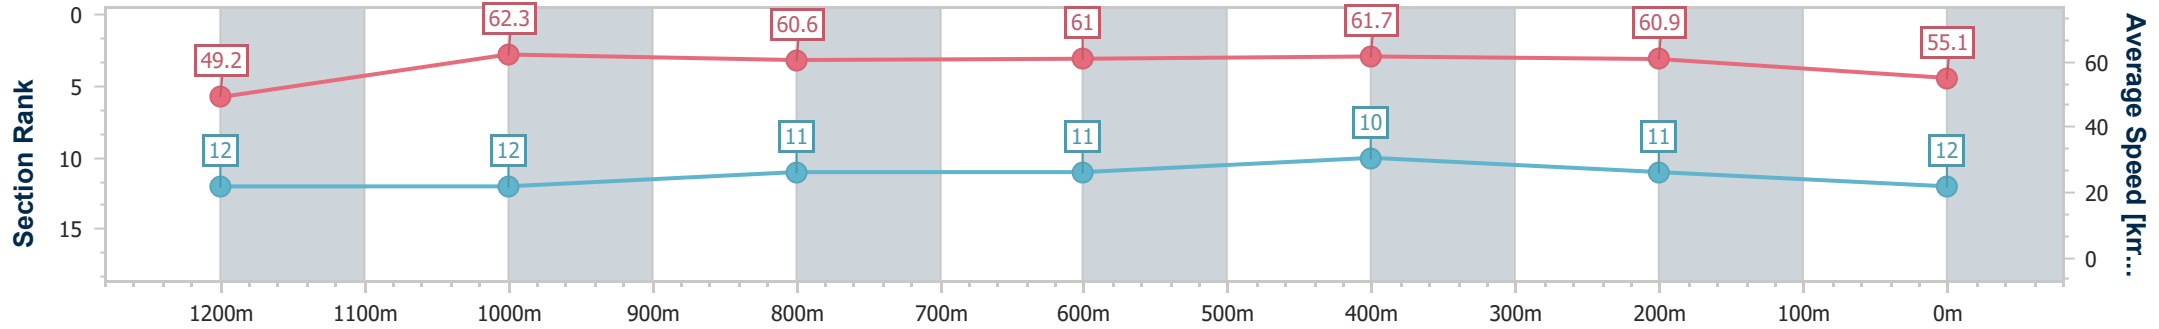

Sunshine Coast QLD Professional
 Race 7: KLEIDON MASTERBUILT HOMES BENCHMARK 58
 Handicap - 1400m
 09 April 2023 - 16:35

Track Rating: Soft 5, Weather: Fine, Rail Position: +4m

Section	Overall	1200m	1000m	800m	600m	400m	200m
Section Times	1:26.74 [11] (0:14.74)	1:12.00 [13] (0:11.66)	1:00.34 [13] (0:12.19)	0:48.15 [13] (0:11.89)	0:36.26 [13] (0:11.82)	0:24.44 [14] (0:11.83)	0:12.61 [13] (0:12.61)
Average Speed [km/h]	48.9	61.7	59.5	61.6	62.2	60.9	57.1
Top Speed [km/h]	61.7	64.5	61.7	63.6	63.3	62.6	58.3
Avg. Dist. to Rail [m]	10.7	4.2	3.3	2.7	3.6	4.5	5.6
Avg. Stride Freq. [Hz]	2.3	2.4	2.4	2.4	2.5	2.4	2.4
Avg. Stride Length [m]	6.0	6.9	6.8	7.1	7.1	6.9	6.6

- [] Ranking at each section and finish
- .-.- No data available at this section
- NA No data available

Horse/Jockey Name	Rains Aplenty
Final Rank	12
Fastest Section Time (Section)	0:11.56 (1200m)
Top Speed [km/h] (Section)	63.4 (1200m)
Race State	Finished

Sunshine Coast QLD Professional
 Race 7: KLEIDON MASTERBUILT HOMES BENCHMARK 58
 Handicap - 1400m
 09 April 2023 - 16:35

Track Rating: Soft 5, Weather: Fine, Rail Position: +4m

Section	Overall	1200m	1000m	800m	600m	400m	200m
Section Times	1:26.81 [12] (0:14.66)	1:12.15 [12] (0:11.56)	1:00.59 [12] (0:11.98)	0:48.61 [11] (0:11.95)	0:36.66 [11] (0:11.78)	0:24.88 [10] (0:11.82)	0:13.06 [11] (0:13.06)
Average Speed [km/h]	49.2	62.3	60.6	61.0	61.7	60.9	55.1
Top Speed [km/h]	62.5	63.4	63.1	63.0	62.4	62.0	58.7
Avg. Dist. to Rail [m]	9.2	3.3	3.0	2.3	1.7	4.6	5.0
Avg. Stride Freq. [Hz]	2.1	2.3	2.3	2.3	2.3	2.3	2.2
Avg. Stride Length [m]	6.2	7.2	7.2	7.2	7.3	7.3	7.0