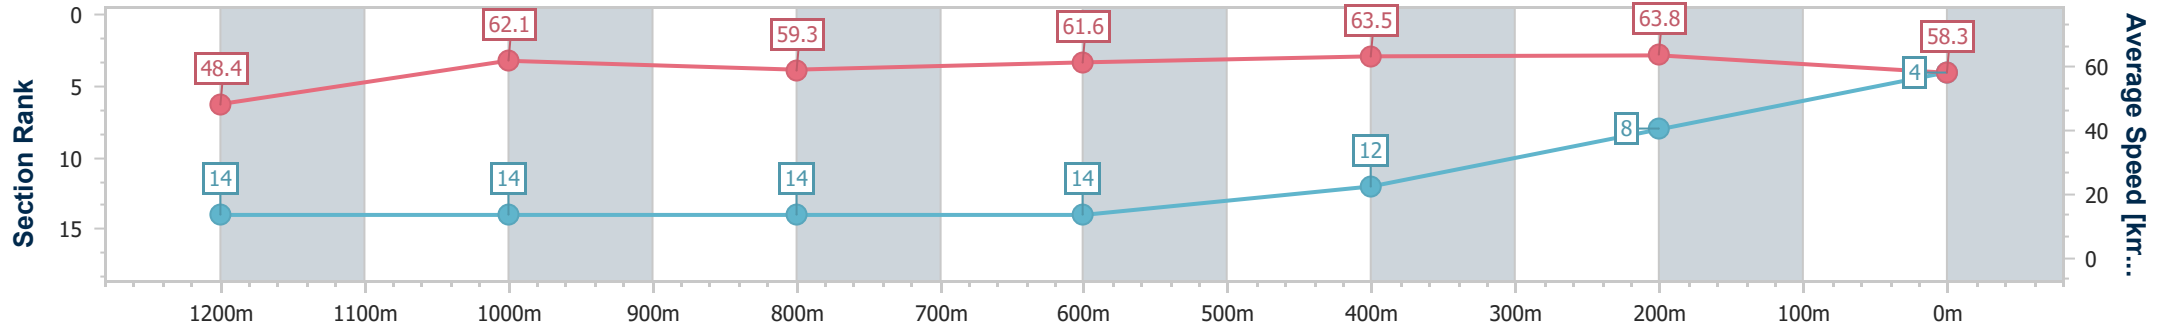

Horse/Jockey Name	Brentwood
Final Rank	4
Fastest Section Time (Section)	0:11.29 (400m)
Top Speed [km/h] (Section)	65.1 (400m)
Race State	Finished

Sunshine Coast QLD Professional
Race 7: KLEIDON MASTERBUILT HOMES BENCHMARK 58
Handicap - 1400m
09 April 2023 - 16:35

Track Rating: Soft 5, Weather: Fine, Rail Position: +4m

Section	Overall	1200m	1000m	800m	600m	400m	200m
Section Times	1:25.67 [4] (0:14.91)	1:10.76 [14] (0:11.59)	0:59.17 [14] (0:12.20)	0:46.97 [14] (0:11.80)	0:35.17 [14] (0:11.54)	0:23.63 [12] (0:11.29)	0:12.34 [8] (0:12.34)
Average Speed [km/h]	48.4	62.1	59.3	61.6	63.5	63.8	58.3
Top Speed [km/h]	60.9	63.4	61.5	62.8	64.0	65.1	62.0
Avg. Dist. to Rail [m]	12.1	2.5	1.9	1.3	3.0	7.9	6.5
Avg. Stride Freq. [Hz]	2.1	2.2	2.2	2.3	2.3	2.3	2.2
Avg. Stride Length [m]	6.4	7.4	7.1	7.2	7.7	7.6	7.3

- [ ] Ranking at each section and finish
- -.-.- No data available at this section
- NA No data available