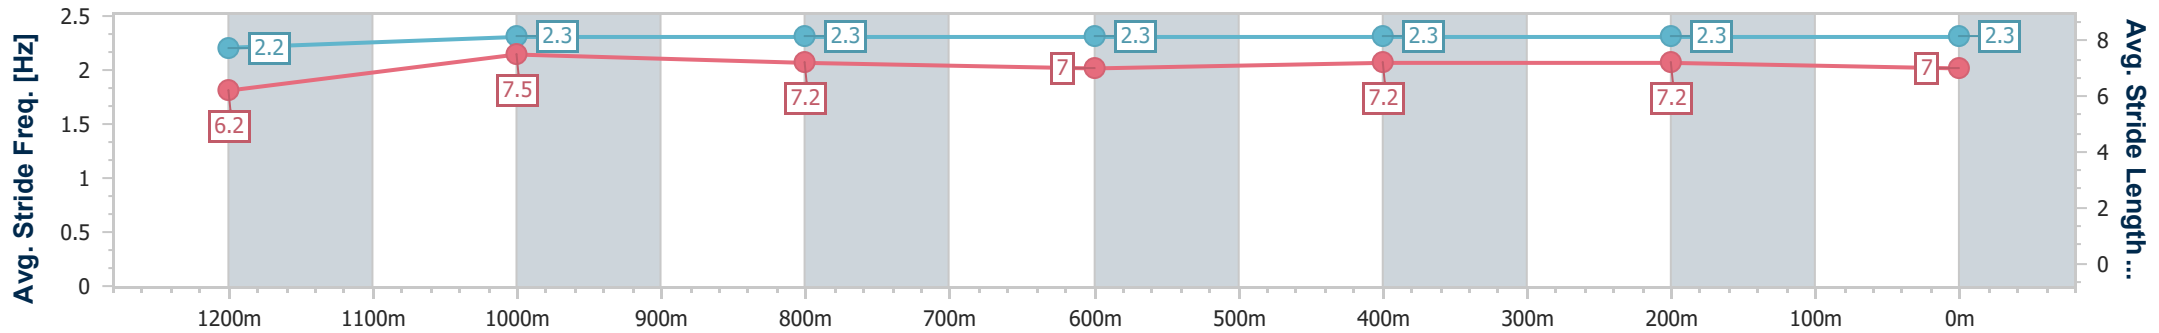

Sunshine Coast QLD Professional
 Race 7: KLEIDON MASTERBUILT HOMES BENCHMARK 58
 Handicap - 1400m
 09 April 2023 - 16:35

Track Rating: Soft 5, Weather: Fine, Rail Position: +4m

Section	Overall	1200m	1000m	800m	600m	400m	200m
Section Times	1:26.81 [12] (0:14.66)	1:12.15 [12] (0:11.56)	1:00.59 [12] (0:11.98)	0:48.61 [11] (0:11.95)	0:36.66 [11] (0:11.78)	0:24.88 [10] (0:11.82)	0:13.06 [11] (0:13.06)
Average Speed [km/h]	49.2	62.3	60.6	61.0	61.7	60.9	55.1
Top Speed [km/h]	62.5	63.4	63.1	63.0	62.4	62.0	58.7
Avg. Dist. to Rail [m]	9.2	3.3	3.0	2.3	1.7	4.6	5.0
Avg. Stride Freq. [Hz]	2.1	2.3	2.3	2.3	2.3	2.3	2.2
Avg. Stride Length [m]	6.2	7.2	7.2	7.2	7.3	7.3	7.0

- [] Ranking at each section and finish
- .-.- No data available at this section
- NA No data available

Horse/Jockey Name	Bring The Stars
Final Rank	13
Fastest Section Time (Section)	0:11.58 (1200m)
Top Speed [km/h] (Section)	65.1 (Overall)
Race State	Finished

Sunshine Coast QLD Professional
 Race 7: KLEIDON MASTERBUILT HOMES BENCHMARK 58
 Handicap - 1400m
 09 April 2023 - 16:35

Track Rating: Soft 5, Weather: Fine, Rail Position: +4m

Section	Overall	1200m	1000m	800m	600m	400m	200m
Section Times	1:26.92 [13] (0:14.58)	1:12.34 [11] (0:11.58)	1:00.76 [11] (0:12.12)	0:48.64 [12] (0:12.10)	0:36.54 [12] (0:11.87)	0:24.67 [13] (0:11.96)	0:12.71 [14] (0:12.71)
Average Speed [km/h]	49.5	62.1	59.7	59.8	60.8	60.1	56.7
Top Speed [km/h]	65.1	63.3	60.8	61.0	61.5	61.8	58.4
Avg. Dist. to Rail [m]	5.4	2.3	2.0	1.0	0.4	2.2	3.2
Avg. Stride Freq. [Hz]	2.2	2.3	2.3	2.3	2.3	2.3	2.3
Avg. Stride Length [m]	6.2	7.5	7.2	7.0	7.2	7.2	7.0