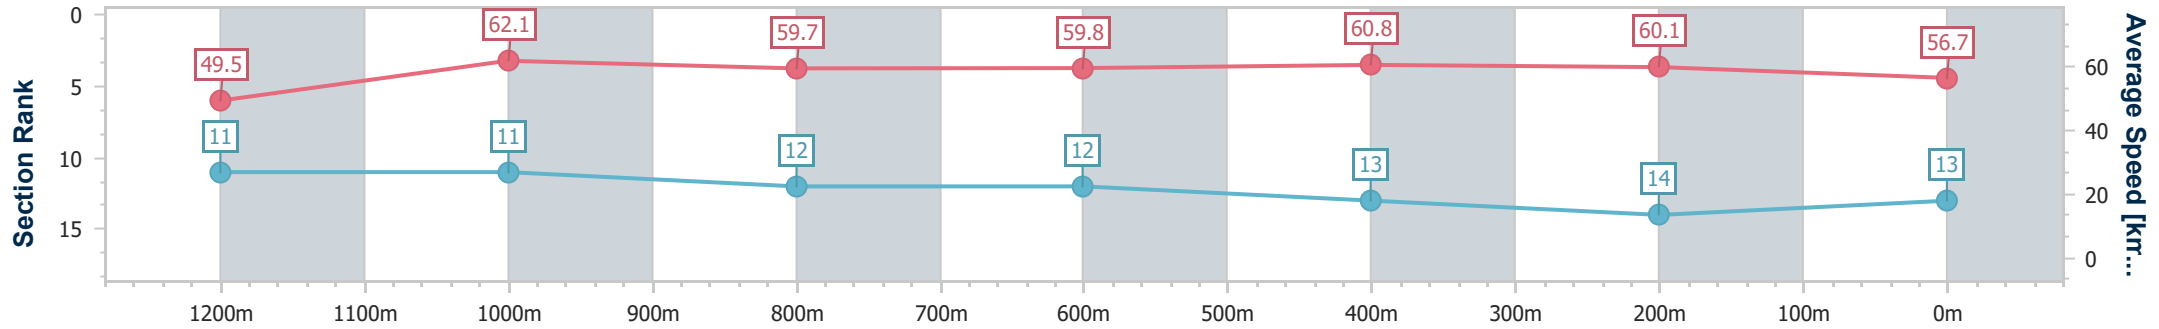

Sunshine Coast QLD Professional
 Race 7: KLEIDON MASTERBUILT HOMES BENCHMARK 58
 Handicap - 1400m
 09 April 2023 - 16:35

Track Rating: Soft 5, Weather: Fine, Rail Position: +4m

Section	Overall	1200m	1000m	800m	600m	400m	200m
Section Times	1:26.81 [12] (0:14.66)	1:12.15 [12] (0:11.56)	1:00.59 [12] (0:11.98)	0:48.61 [11] (0:11.95)	0:36.66 [11] (0:11.78)	0:24.88 [10] (0:11.82)	0:13.06 [11] (0:13.06)
Average Speed [km/h]	49.2	62.3	60.6	61.0	61.7	60.9	55.1
Top Speed [km/h]	62.5	63.4	63.1	63.0	62.4	62.0	58.7
Avg. Dist. to Rail [m]	9.2	3.3	3.0	2.3	1.7	4.6	5.0
Avg. Stride Freq. [Hz]	2.1	2.3	2.3	2.3	2.3	2.3	2.2
Avg. Stride Length [m]	6.2	7.2	7.2	7.2	7.3	7.3	7.0

- [] Ranking at each section and finish
- .-.- No data available at this section
- NA No data available

Horse/Jockey Name	Bring The Stars
Final Rank	13
Fastest Section Time (Section)	0:11.58 (1200m)
Top Speed [km/h] (Section)	65.1 (Overall)
Race State	Finished

Sunshine Coast QLD Professional
 Race 7: KLEIDON MASTERBUILT HOMES BENCHMARK 58
 Handicap - 1400m
 09 April 2023 - 16:35

Track Rating: Soft 5, Weather: Fine, Rail Position: +4m

Section	Overall	1200m	1000m	800m	600m	400m	200m
Section Times	1:26.92 [13] (0:14.58)	1:12.34 [11] (0:11.58)	1:00.76 [11] (0:12.12)	0:48.64 [12] (0:12.10)	0:36.54 [12] (0:11.87)	0:24.67 [13] (0:11.96)	0:12.71 [14] (0:12.71)
Average Speed [km/h]	49.5	62.1	59.7	59.8	60.8	60.1	56.7
Top Speed [km/h]	65.1	63.3	60.8	61.0	61.5	61.8	58.4
Avg. Dist. to Rail [m]	5.4	2.3	2.0	1.0	0.4	2.2	3.2
Avg. Stride Freq. [Hz]	2.2	2.3	2.3	2.3	2.3	2.3	2.3
Avg. Stride Length [m]	6.2	7.5	7.2	7.0	7.2	7.2	7.0