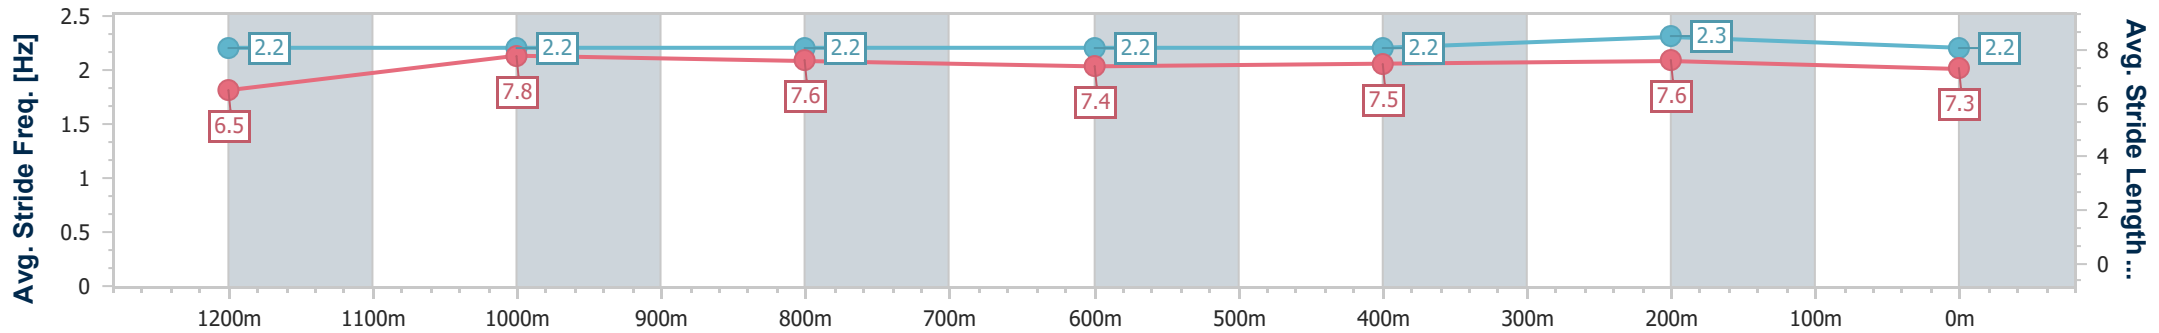

Track Rating: Soft 5, Weather: Fine, Rail Position: +4m

Section	Overall	1200m	1000m	800m	600m	400m	200m
Section Times	1:25.46 [1] (0:13.92)	1:11.54 [5] (0:11.45)	1:00.09 [5] (0:11.85)	0:48.24 [5] (0:12.23)	0:36.01 [5] (0:11.95)	0:24.06 [5] (0:11.54)	0:12.52 [2] (0:12.52)
Average Speed [km/h]	51.7	62.9	61.1	59.6	60.8	62.3	57.6
Top Speed [km/h]	64.9	64.2	63.9	60.1	62.7	63.4	60.4
Avg. Dist. to Rail [m]	6.7	2.8	2.7	1.7	1.8	4.7	4.2
Avg. Stride Freq. [Hz]	2.2	2.2	2.2	2.2	2.2	2.3	2.2
Avg. Stride Length [m]	6.5	7.8	7.6	7.4	7.5	7.6	7.3