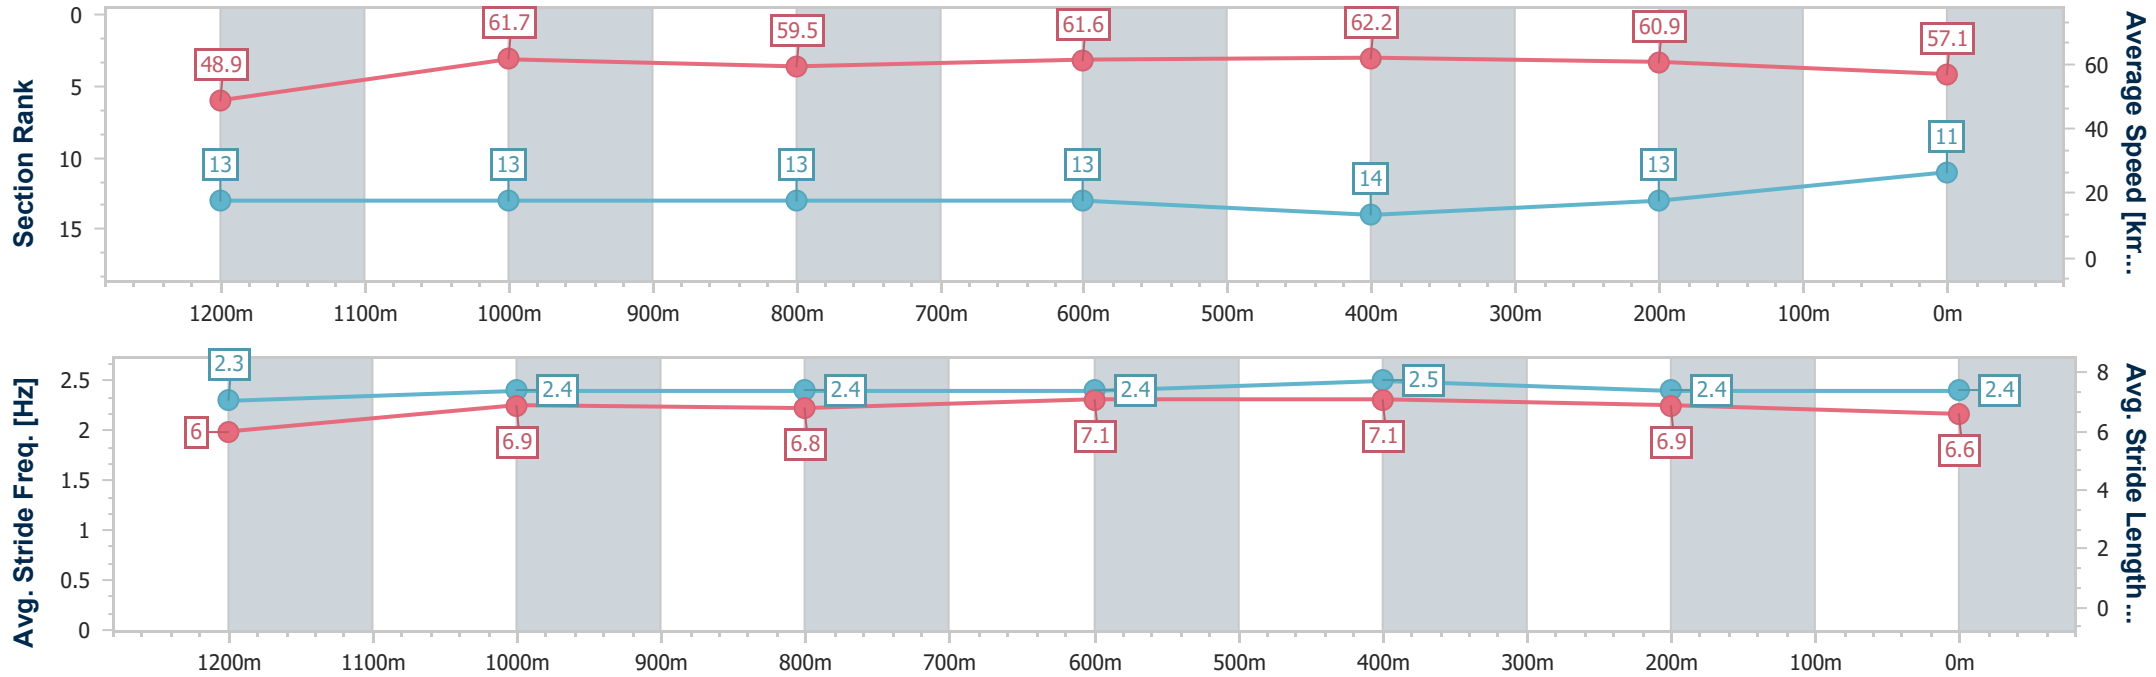

Sunshine Coast QLD Professional
 Race 7: KLEIDON MASTERBUILT HOMES BENCHMARK 58
 Handicap - 1400m
 09 April 2023 - 16:35

Track Rating: Soft 5, Weather: Fine, Rail Position: +4m

Section	Overall	1200m	1000m	800m	600m	400m	200m
Section Times	1:26.62 [10] (0:14.40)	1:12.22 [10] (0:11.49)	1:00.73 [9] (0:11.87)	0:48.86 [9] (0:12.14)	0:36.72 [9] (0:12.04)	0:24.68 [11] (0:11.91)	0:12.77 [12] (0:12.77)
Average Speed [km/h]	50.0	62.8	60.7	59.0	59.5	60.5	56.4
Top Speed [km/h]	66.4	66.0	61.7	59.9	61.1	61.5	58.2
Avg. Dist. to Rail [m]	7.0	2.7	1.3	0.9	1.1	1.5	0.9
Avg. Stride Freq. [Hz]	2.2	2.3	2.3	2.3	2.3	2.3	2.2
Avg. Stride Length [m]	6.4	7.4	7.5	7.3	7.2	7.3	7.1

- [] Ranking at each section and finish
- .-.- No data available at this section
- NA No data available

Horse/Jockey Name	Mottram
Final Rank	11
Fastest Section Time (Section)	0:11.66 (1200m)
Top Speed [km/h] (Section)	64.5 (1200m)
Race State	Finished

Sunshine Coast QLD Professional
 Race 7: KLEIDON MASTERBUILT HOMES BENCHMARK 58
 Handicap - 1400m
 09 April 2023 - 16:35

Track Rating: Soft 5, Weather: Fine, Rail Position: +4m

Section	Overall	1200m	1000m	800m	600m	400m	200m
Section Times	1:26.74 [11] (0:14.74)	1:12.00 [13] (0:11.66)	1:00.34 [13] (0:12.19)	0:48.15 [13] (0:11.89)	0:36.26 [13] (0:11.82)	0:24.44 [14] (0:11.83)	0:12.61 [13] (0:12.61)
Average Speed [km/h]	48.9	61.7	59.5	61.6	62.2	60.9	57.1
Top Speed [km/h]	61.7	64.5	61.7	63.6	63.3	62.6	58.3
Avg. Dist. to Rail [m]	10.7	4.2	3.3	2.7	3.6	4.5	5.6
Avg. Stride Freq. [Hz]	2.3	2.4	2.4	2.4	2.5	2.4	2.4
Avg. Stride Length [m]	6.0	6.9	6.8	7.1	7.1	6.9	6.6