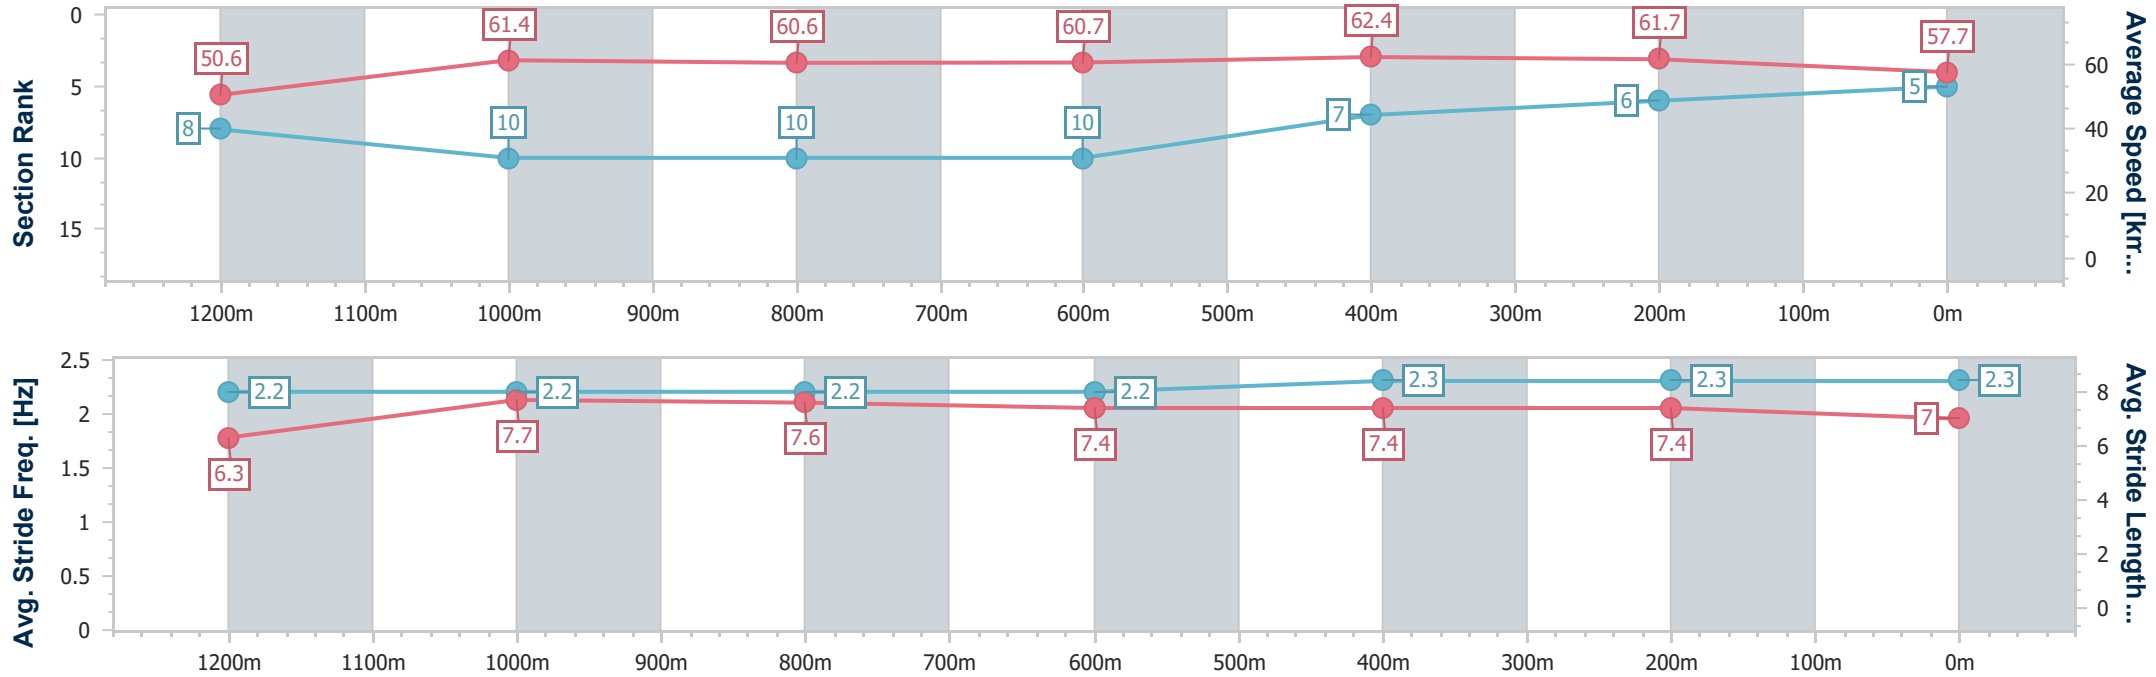

Horse/Jockey Name	Parisian Lady
Final Rank	5
Fastest Section Time (Section)	0:11.64 (600m)
Top Speed [km/h] (Section)	64.3 (Overall)
Race State	Finished

Sunshine Coast QLD Professional
Race 7: KLEIDON MASTERBUILT HOMES BENCHMARK 58
Handicap - 1400m
09 April 2023 - 16:35

Track Rating: Soft 5, Weather: Fine, Rail Position: +4m

Section	Overall	1200m	1000m	800m	600m	400m	200m
Section Times	1:25.71 [5] (0:14.24)	1:11.47 [8] (0:11.75)	0:59.72 [10] (0:11.95)	0:47.77 [10] (0:11.98)	0:35.79 [10] (0:11.64)	0:24.15 [7] (0:11.67)	0:12.48 [6] (0:12.48)
Average Speed [km/h]	50.6	61.4	60.6	60.7	62.4	61.7	57.7
Top Speed [km/h]	64.3	64.1	62.3	61.8	63.8	63.3	59.7
Avg. Dist. to Rail [m]	9.3	4.9	3.0	1.9	1.6	3.3	1.6
Avg. Stride Freq. [Hz]	2.2	2.2	2.2	2.2	2.3	2.3	2.3
Avg. Stride Length [m]	6.3	7.7	7.6	7.4	7.4	7.4	7.0

- [ ] Ranking at each section and finish
- -.-.- No data available at this section
- NA No data available