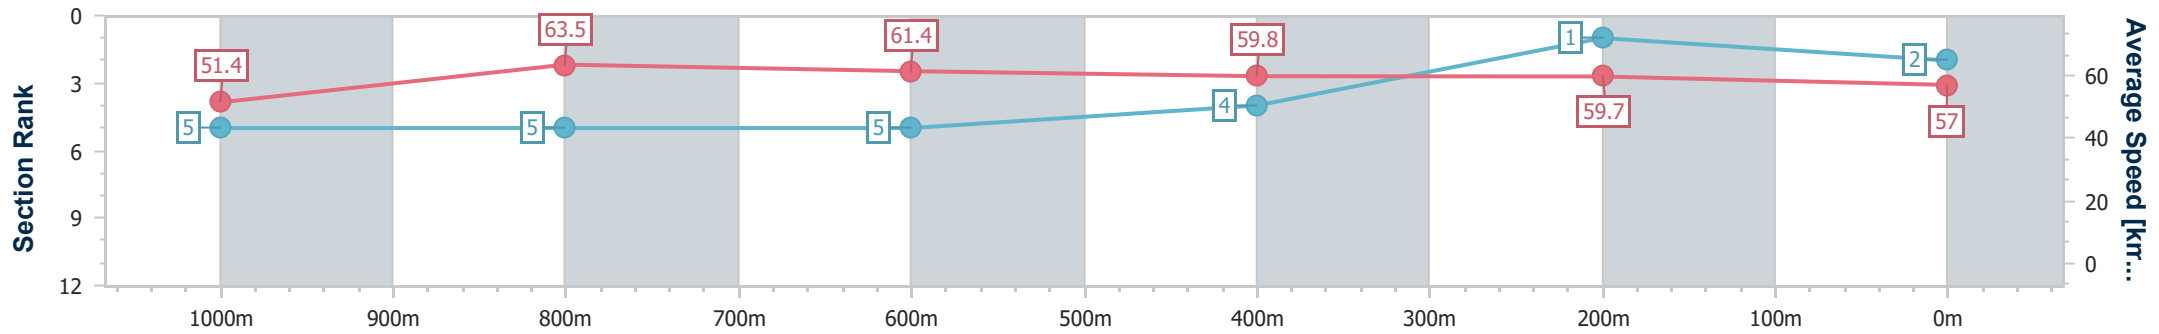

Horse/Jockey Name	Electric
Final Rank	2
Fastest Section Time (Section)	0:11.45 (1000m)
Top Speed [km/h] (Section)	65.5 (1000m)
Race State	Finished

Toowoomba QLD Professional
Race 6: CREATE WITH COTTEE BENCHMARK 62 Handicap - 1200m

06 April 2023 - 20:17

Track Rating: Good 4, Weather: Fine, Rail Position: +3m Entire

Section	Overall	1000m	800m	600m	400m	200m
Section Times	1:14.09 [2] (0:13.99)	1:00.10 [5] (0:11.45)	0:48.65 [5] (0:11.80)	0:36.85 [5] (0:12.06)	0:24.79 [4] (0:12.18)	0:12.61 [1] (0:12.61)
Average Speed [km/h]	51.4	63.5	61.4	59.8	59.7	57.0
Top Speed [km/h]	65.5	65.5	62.7	61.0	60.2	59.1
Avg. Dist. to Rail [m]	5.7	2.9	1.2	0.6	2.6	0.9
Avg. Stride Freq. [Hz]	2.2	2.2	2.2	2.2	2.2	2.1
Avg. Stride Length [m]	6.5	7.8	7.7	7.8	7.5	7.4

- [ ] Ranking at each section and finish
- -.-.- No data available at this section
- NA No data available