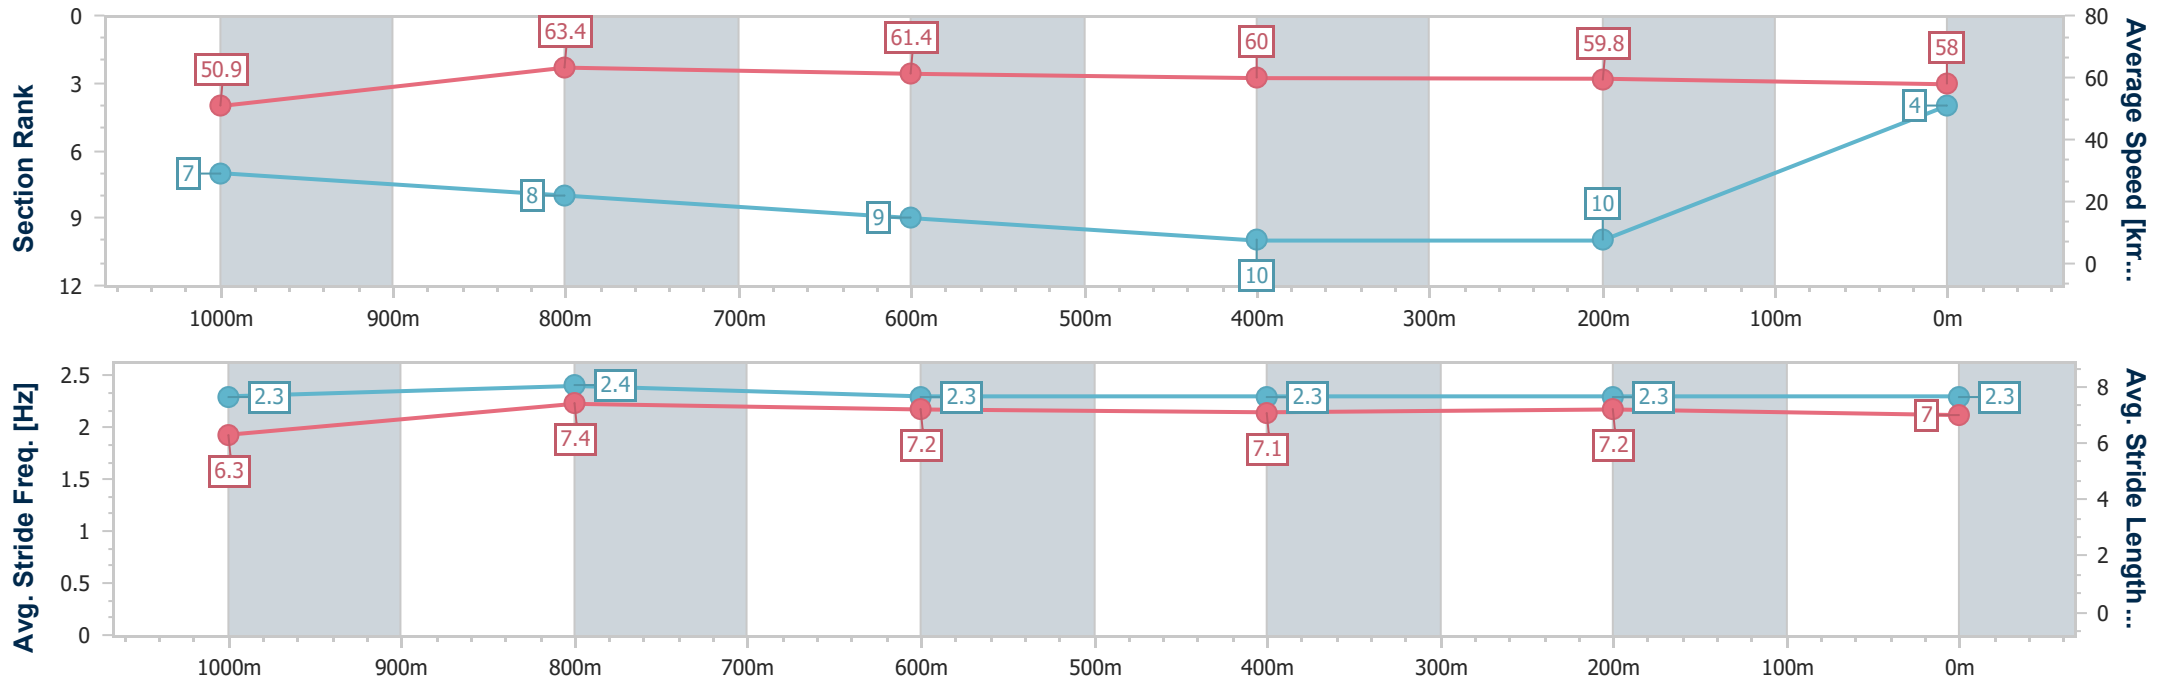

Horse/Jockey Name	And Over Again
Final Rank	4
Fastest Section Time (Section)	0:11.53 (1000m)
Top Speed [km/h] (Section)	66.0 (1000m)
Race State	Finished

Toowoomba QLD Professional
Race 6: CREATE WITH COTTEE BENCHMARK 62 Handicap - 1200m

06 April 2023 - 20:17

Track Rating: Good 4, Weather: Fine, Rail Position: +3m Entire

Section	Overall	1000m	800m	600m	400m	200m
Section Times	1:14.33 [4] (0:14.12)	1:00.21 [7] (0:11.53)	0:48.68 [8] (0:11.92)	0:36.76 [9] (0:12.25)	0:24.51 [10] (0:12.12)	0:12.39 [10] (0:12.39)
Average Speed [km/h]	50.9	63.4	61.4	60.0	59.8	58.0
Top Speed [km/h]	66.0	66.0	62.2	61.9	60.7	60.3
Avg. Dist. to Rail [m]	5.9	3.6	4.7	3.7	2.7	4.8
Avg. Stride Freq. [Hz]	2.3	2.4	2.3	2.3	2.3	2.3
Avg. Stride Length [m]	6.3	7.4	7.2	7.1	7.2	7.0

- [ ] Ranking at each section and finish
- -.-.- No data available at this section
- NA No data available