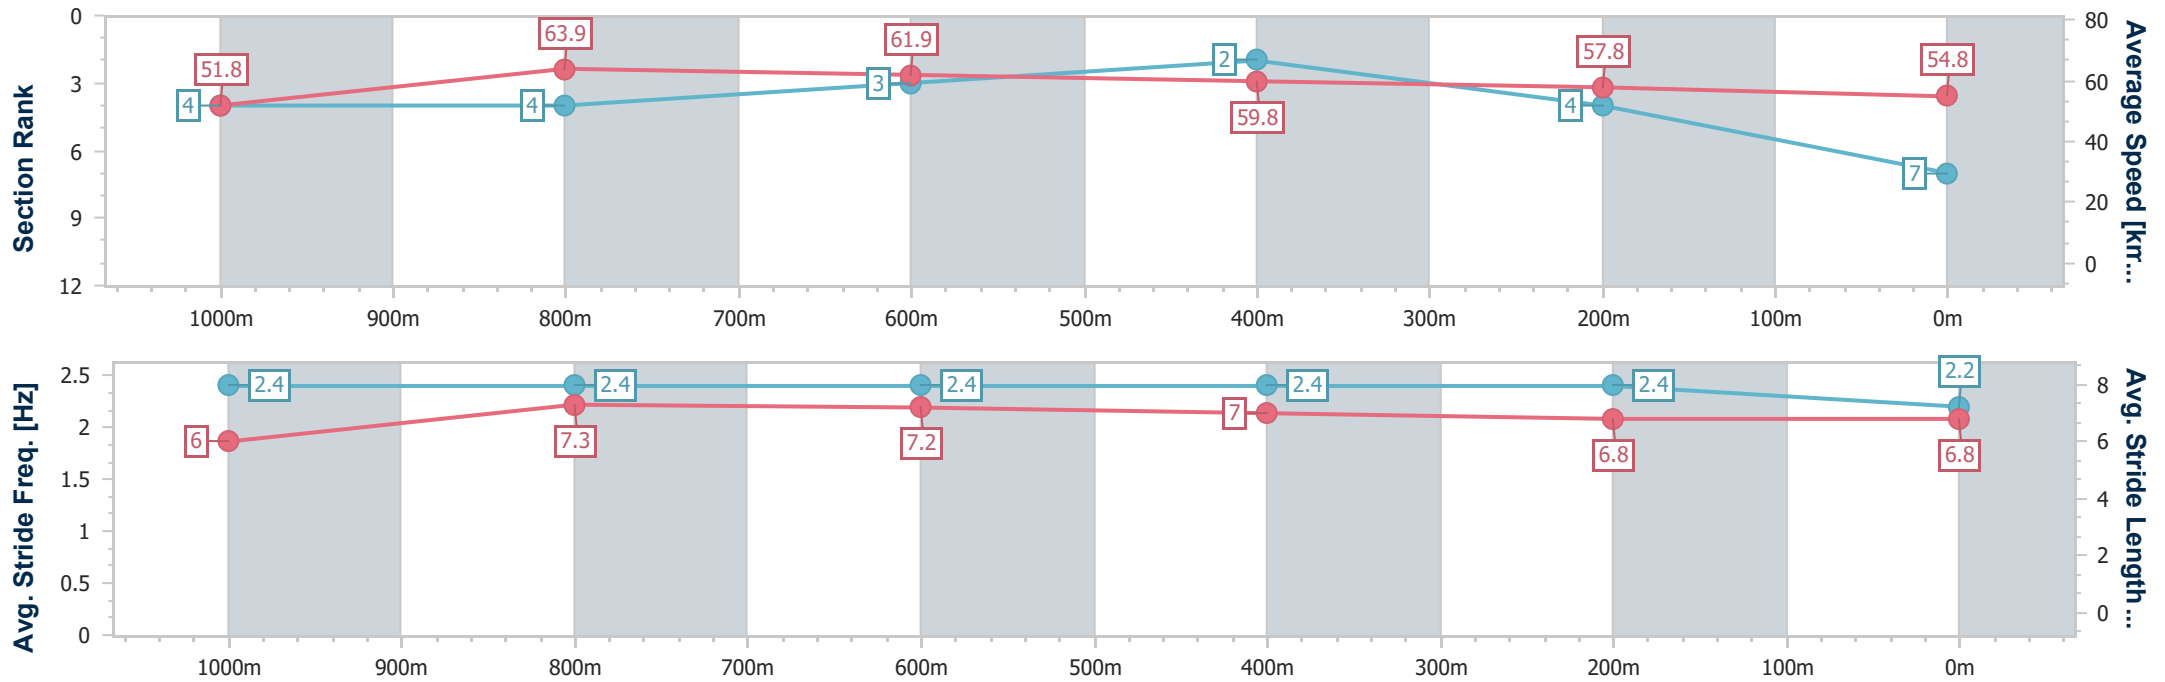

Horse/Jockey Name	By By Music
Final Rank	7
Fastest Section Time (Section)	0:11.39 (1000m)
Top Speed [km/h] (Section)	66.7 (1000m)
Race State	Finished

Toowoomba QLD Professional
Race 6: CREATE WITH COTTEE BENCHMARK 62 Handicap - 1200m

06 April 2023 - 20:17

Track Rating: Good 4, Weather: Fine, Rail Position: +3m Entire

Section	Overall	1000m	800m	600m	400m	200m
Section Times	1:14.77 [7] (0:13.91)	1:00.86 [4] (0:11.39)	0:49.47 [4] (0:11.73)	0:37.74 [3] (0:12.12)	0:25.62 [2] (0:12.51)	0:13.11 [4]
Average Speed [km/h]	51.8	63.9	61.9	59.8	57.8	54.8
Top Speed [km/h]	66.6	66.7	63.3	61.6	59.1	57.5
Avg. Dist. to Rail [m]	6.2	3.0	2.5	1.5	1.3	1.0
Avg. Stride Freq. [Hz]	2.4	2.4	2.4	2.4	2.4	2.2
Avg. Stride Length [m]	6.0	7.3	7.2	7.0	6.8	6.8

- [ ] Ranking at each section and finish
- -.-.- No data available at this section
- NA No data available