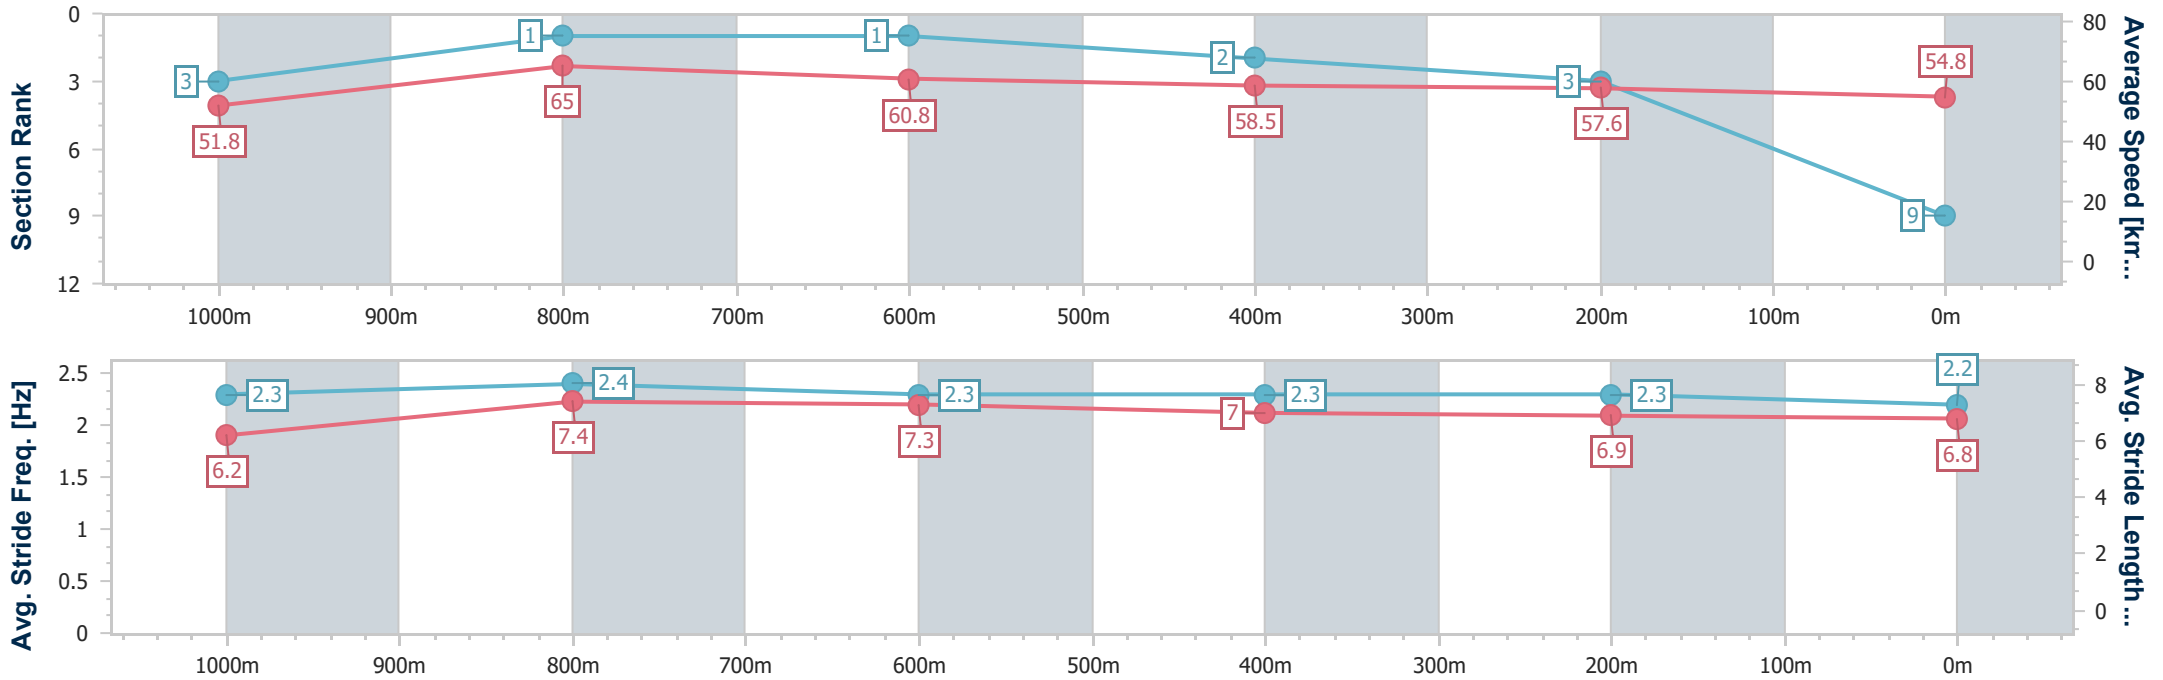

- [ ] Ranking at each section and finish
- .-.- No data available at this section
- NA No data available

Horse/Jockey Name	Poetic Choice
Final Rank	9
Fastest Section Time (Section)	0:11.09 (1000m)
Top Speed [km/h] (Section)	67.7 (Overall)
Race State	Finished

- [ ] Ranking at each section and finish
- .-.- No data available at this section
- NA No data available

Horse/Jockey Name	Oakfield Target
Final Rank	10
Fastest Section Time (Section)	0:11.28 (1000m)
Top Speed [km/h] (Section)	66.6 (Overall)
Race State	Finished