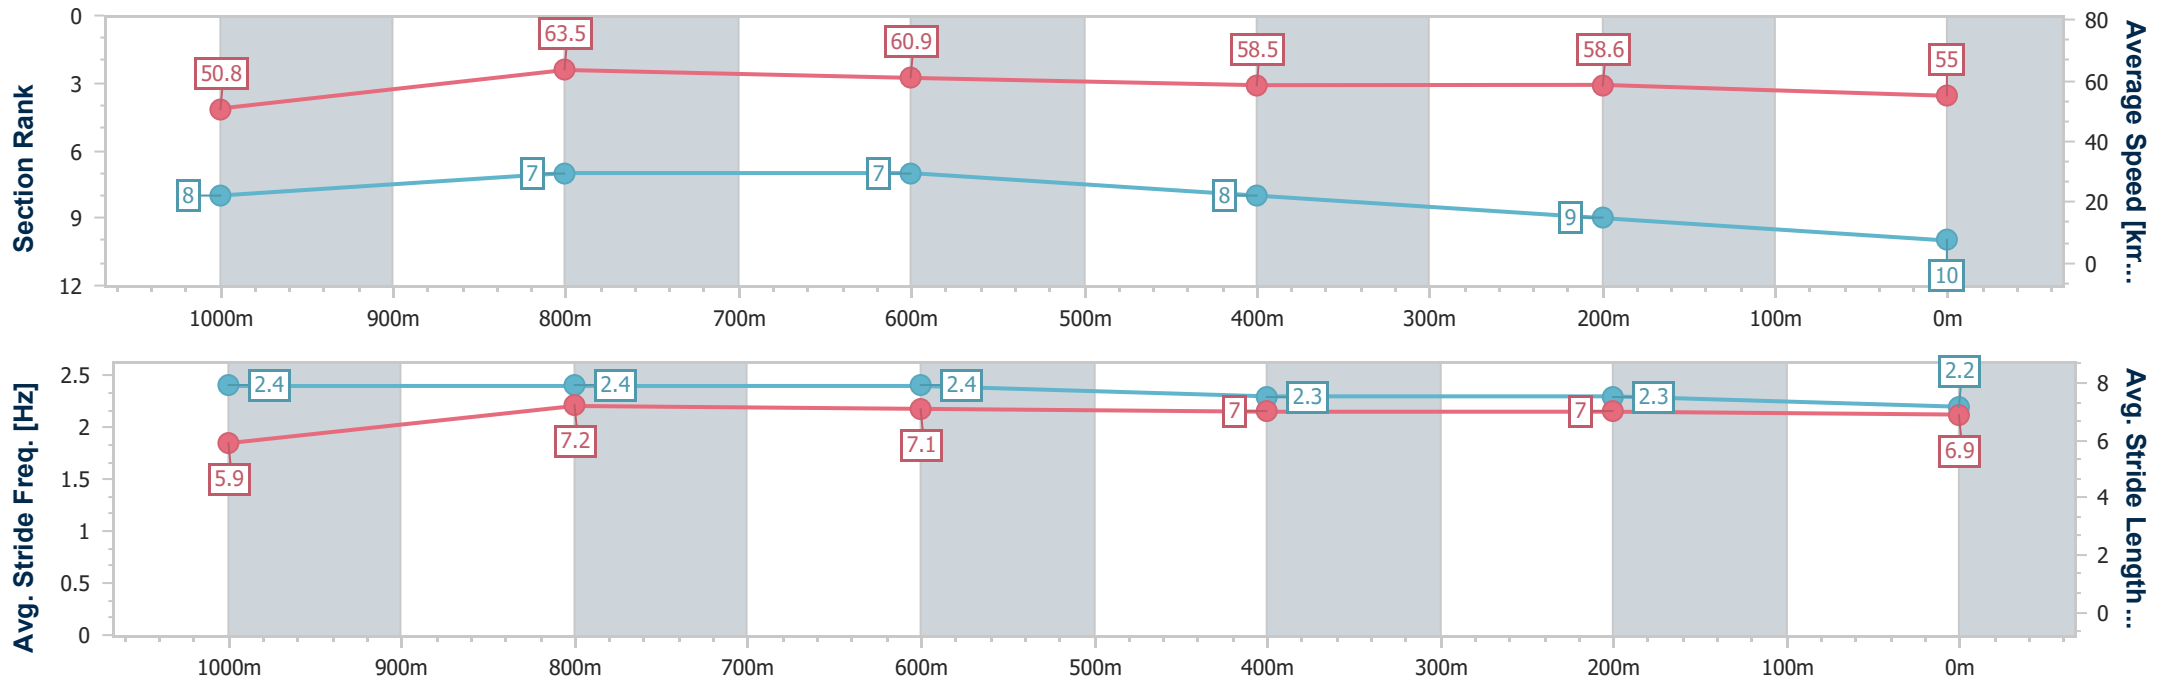

- [ ] Ranking at each section and finish
- .-.- No data available at this section
- NA No data available

Horse/Jockey Name	Oakfield Target
Final Rank	10
Fastest Section Time (Section)	0:11.28 (1000m)
Top Speed [km/h] (Section)	66.6 (Overall)
Race State	Finished

Toowoomba QLD Professional  
Race 6: CREATE WITH COTTEE BENCHMARK 62 Handicap - 1200m

06 April 2023 - 20:17

Track Rating: Good 4, Weather: Fine, Rail Position: +3m Entire

Section	Overall	1000m	800m	600m	400m	200m
Section Times	1:14.98 [10] (0:14.18)	1:00.80 [8] (0:11.28)	0:49.52 [7] (0:11.80)	0:37.72 [7] (0:12.34)	0:25.38 [8] (0:12.31)	0:13.07 [9] (0:13.07)
Average Speed [km/h]	50.8	63.5	60.9	58.5	58.6	55.0
Top Speed [km/h]	66.6	66.0	62.1	62.3	60.2	57.3
Avg. Dist. to Rail [m]	3.0	1.0	0.9	0.5	1.3	0.7
Avg. Stride Freq. [Hz]	2.4	2.4	2.4	2.3	2.3	2.2
Avg. Stride Length [m]	5.9	7.2	7.1	7.0	7.0	6.9