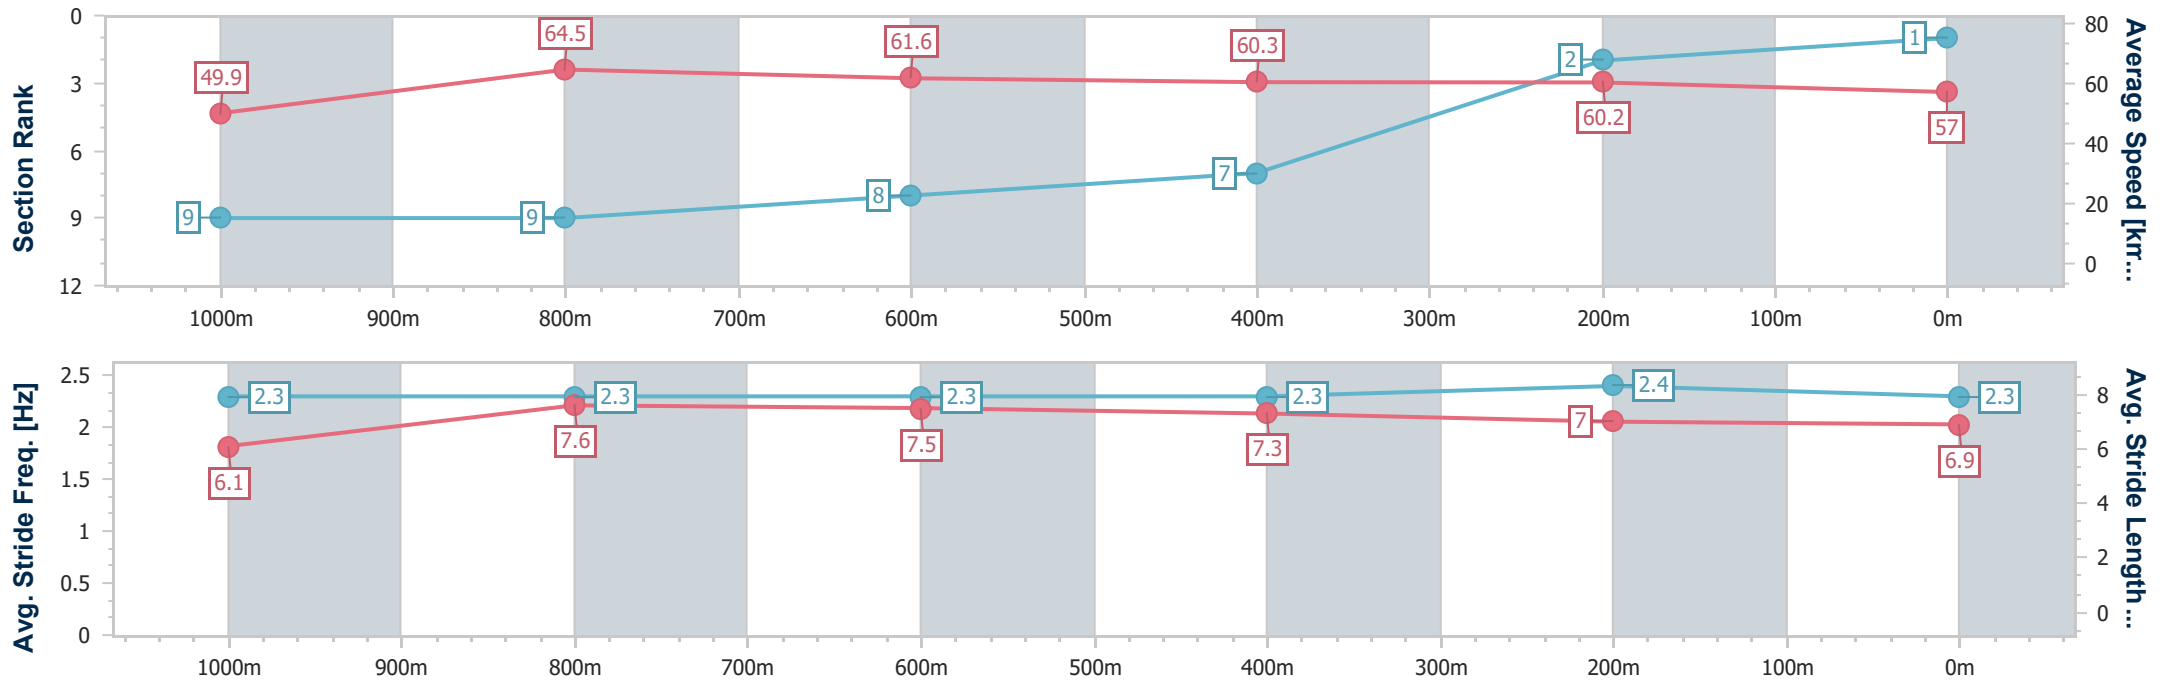

Horse/Jockey Name	Start Strutting
Final Rank	1
Fastest Section Time (Section)	0:11.22 (1000m)
Top Speed [km/h] (Section)	67.4 (1000m)
Race State	Finished

Toowoomba QLD Professional
Race 6: CREATE WITH COTTEE BENCHMARK 62 Handicap - 1200m

06 April 2023 - 20:17

Track Rating: Good 4, Weather: Fine, Rail Position: +3m Entire

Section	Overall	1000m	800m	600m	400m	200m
Section Times	1:14.06 [1] (0:14.43)	0:59.63 [9] (0:11.22)	0:48.41 [9] (0:11.71)	0:36.70 [8] (0:12.03)	0:24.67 [7] (0:12.07)	0:12.60 [2] (0:12.60)
Average Speed [km/h]	49.9	64.5	61.6	60.3	60.2	57.0
Top Speed [km/h]	66.6	67.4	63.4	61.1	61.6	59.6
Avg. Dist. to Rail [m]	2.3	1.3	1.0	1.1	2.7	2.3
Avg. Stride Freq. [Hz]	2.3	2.3	2.3	2.3	2.4	2.3
Avg. Stride Length [m]	6.1	7.6	7.5	7.3	7.0	6.9

- [ ] Ranking at each section and finish
- -.-.- No data available at this section
- NA No data available