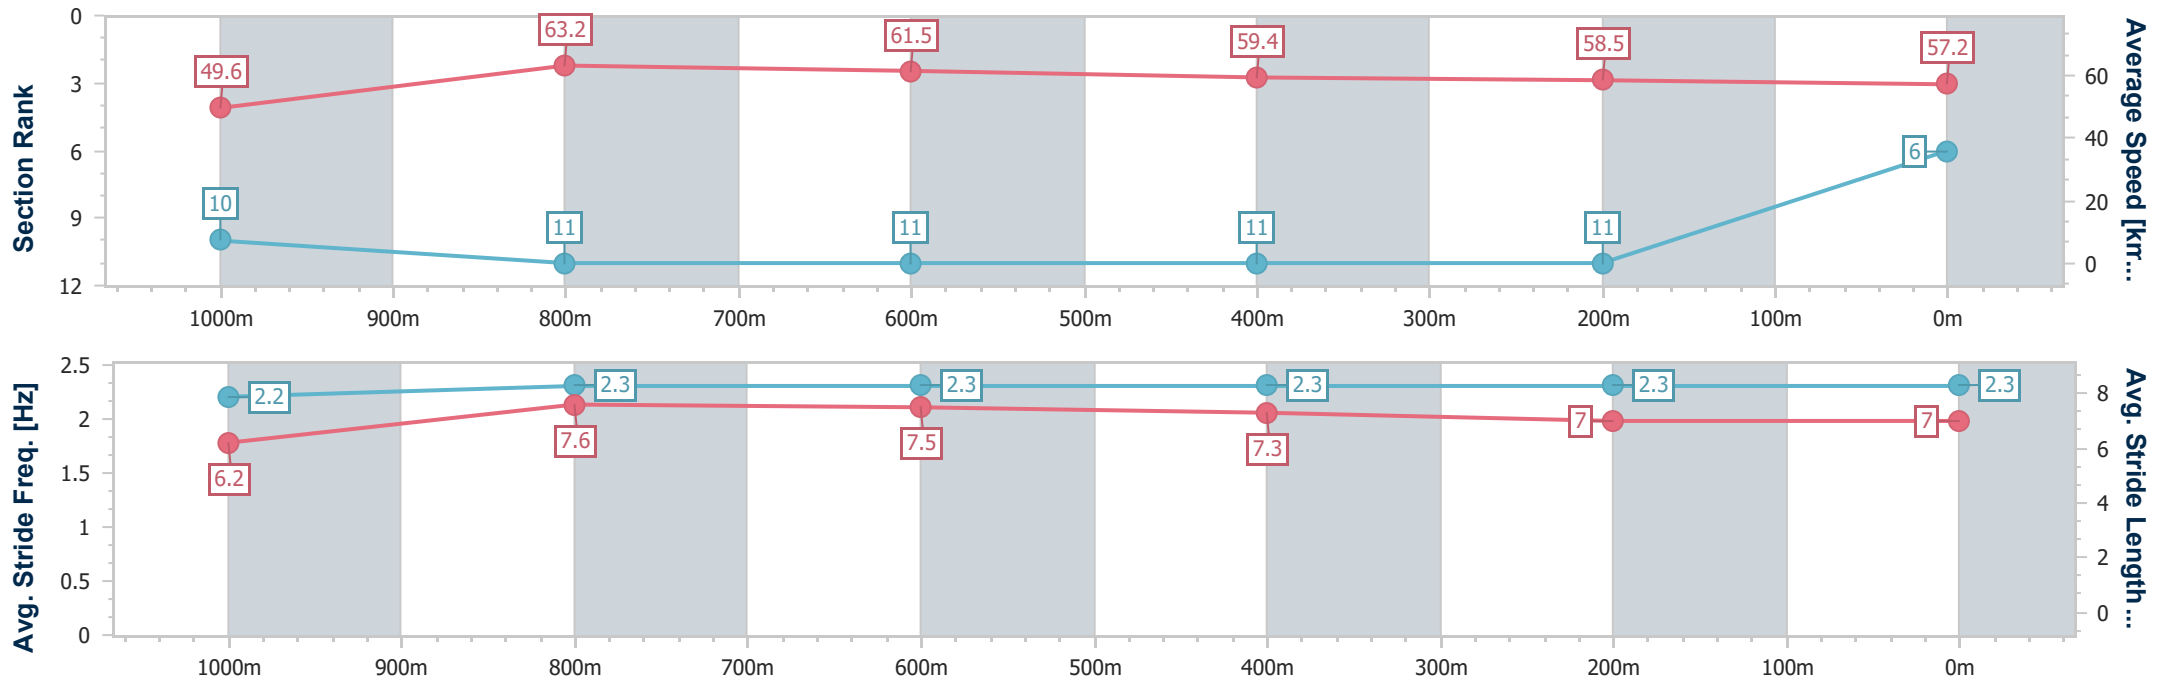

Horse/Jockey Name	Lovemetender
Final Rank	6
Fastest Section Time (Section)	0:11.42 (1000m)
Top Speed [km/h] (Section)	65.2 (1000m)
Race State	Finished

Toowoomba QLD Professional
Race 6: CREATE WITH COTTEE BENCHMARK 62 Handicap - 1200m

06 April 2023 - 20:17

Track Rating: Good 4, Weather: Fine, Rail Position: +3m Entire

Section	Overall	1000m	800m	600m	400m	200m
Section Times	1:14.73 [6] (0:14.52)	1:00.21 [10] (0:11.42)	0:48.79 [11] (0:11.78)	0:37.01 [11] (0:12.14)	0:24.87 [11] (0:12.32)	0:12.55 [11] (0:12.55)
Average Speed [km/h]	49.6	63.2	61.5	59.4	58.5	57.2
Top Speed [km/h]	64.4	65.2	62.4	60.9	59.1	58.3
Avg. Dist. to Rail [m]	5.0	1.7	1.7	0.5	0.7	2.8
Avg. Stride Freq. [Hz]	2.2	2.3	2.3	2.3	2.3	2.3
Avg. Stride Length [m]	6.2	7.6	7.5	7.3	7.0	7.0

- [ ] Ranking at each section and finish
- -.-.- No data available at this section
- NA No data available