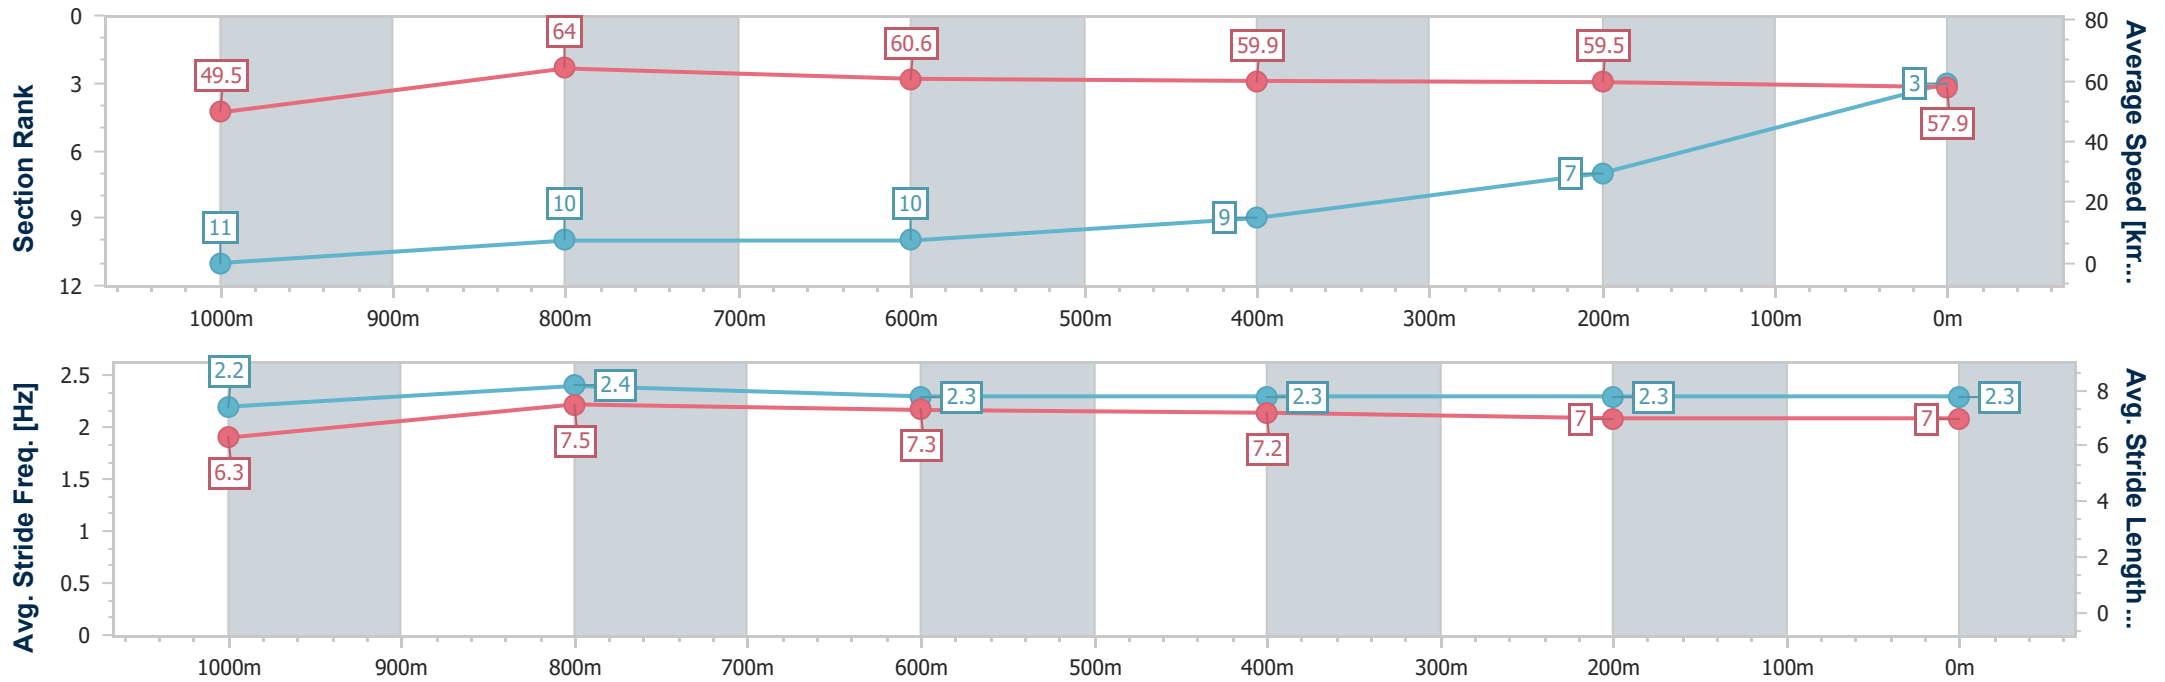

Horse/Jockey Name	Bonnie Ev
Final Rank	3
Fastest Section Time (Section)	0:11.20 (1000m)
Top Speed [km/h] (Section)	67.1 (1000m)
Race State	Finished

Toowoomba QLD Professional
Race 6: CREATE WITH COTTEE BENCHMARK 62 Handicap - 1200m

06 April 2023 - 20:17

Track Rating: Good 4, Weather: Fine, Rail Position: +3m Entire

Section	Overall	1000m	800m	600m	400m	200m
Section Times	1:14.17 [3] (0:14.56)	0:59.61 [11] (0:11.20)	0:48.41 [10] (0:11.76)	0:36.65 [10] (0:12.02)	0:24.63 [9] (0:12.20)	0:12.43 [7] (0:12.43)
Average Speed [km/h]	49.5	64.0	60.6	59.9	59.5	57.9
Top Speed [km/h]	66.9	67.1	61.5	61.6	60.5	59.6
Avg. Dist. to Rail [m]	1.9	1.3	1.7	1.1	2.9	3.6
Avg. Stride Freq. [Hz]	2.2	2.4	2.3	2.3	2.3	2.3
Avg. Stride Length [m]	6.3	7.5	7.3	7.2	7.0	7.0

- [ ] Ranking at each section and finish
- -.-.- No data available at this section
- NA No data available