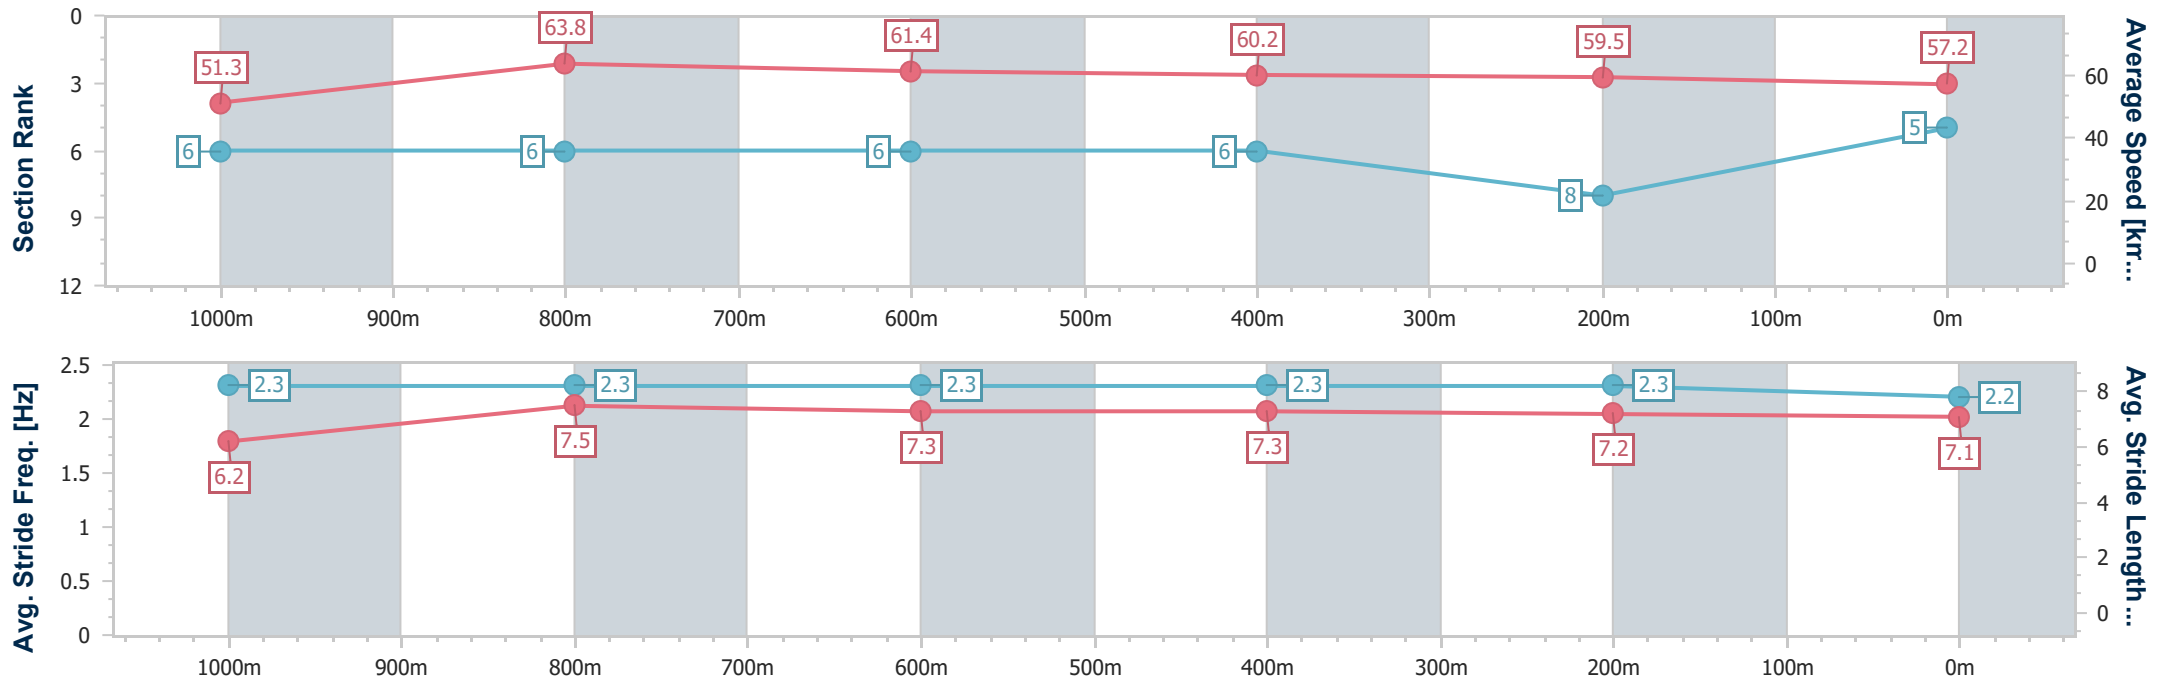

Horse/Jockey Name	Kiki Coco
Final Rank	5
Fastest Section Time (Section)	0:11.35 (1000m)
Top Speed [km/h] (Section)	64.8 (1000m)
Race State	Finished

Toowoomba QLD Professional
Race 6: CREATE WITH COTTEE BENCHMARK 62 Handicap - 1200m

06 April 2023 - 20:17

Track Rating: Good 4, Weather: Fine, Rail Position: +3m Entire

Section	Overall	1000m	800m	600m	400m	200m
Section Times	1:14.33 [5] (0:14.03)	1:00.30 [6] (0:11.35)	0:48.95 [6] (0:11.85)	0:37.10 [6] (0:12.16)	0:24.94 [6] (0:12.39)	0:12.55 [8] (0:12.55)
Average Speed [km/h]	51.3	63.8	61.4	60.2	59.5	57.2
Top Speed [km/h]	63.9	64.8	62.2	61.4	60.6	59.0
Avg. Dist. to Rail [m]	6.8	1.7	3.1	3.6	6.5	6.5
Avg. Stride Freq. [Hz]	2.3	2.3	2.3	2.3	2.3	2.2
Avg. Stride Length [m]	6.2	7.5	7.3	7.3	7.2	7.1

- [ ] Ranking at each section and finish
- -.-.- No data available at this section
- NA No data available