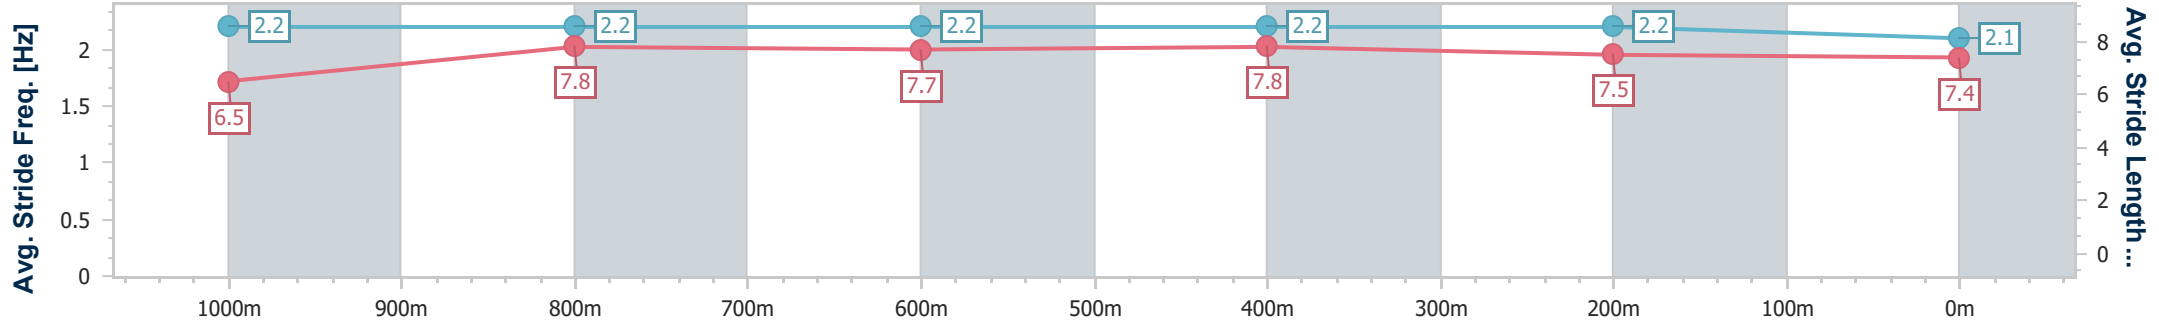

Horse/Jockey Name	Electric
Final Rank	2
Fastest Section Time (Section)	0:11.45 (1000m)
Top Speed [km/h] (Section)	65.5 (1000m)
Race State	Finished

Toowoomba QLD Professional
Race 6: CREATE WITH COTTEE BENCHMARK 62 Handicap - 1200m

06 April 2023 - 20:17

Track Rating: Good 4, Weather: Fine, Rail Position: +3m Entire

Section	Overall	1000m	800m	600m	400m	200m
Section Times	1:14.09 [2] (0:13.99)	1:00.10 [5] (0:11.45)	0:48.65 [5] (0:11.80)	0:36.85 [5] (0:12.06)	0:24.79 [4] (0:12.18)	0:12.61 [1] (0:12.61)
Average Speed [km/h]	51.4	63.5	61.4	59.8	59.7	57.0
Top Speed [km/h]	65.5	65.5	62.7	61.0	60.2	59.1
Avg. Dist. to Rail [m]	5.7	2.9	1.2	0.6	2.6	0.9
Avg. Stride Freq. [Hz]	2.2	2.2	2.2	2.2	2.2	2.1
Avg. Stride Length [m]	6.5	7.8	7.7	7.8	7.5	7.4

- [ ] Ranking at each section and finish
- -.-.- No data available at this section
- NA No data available