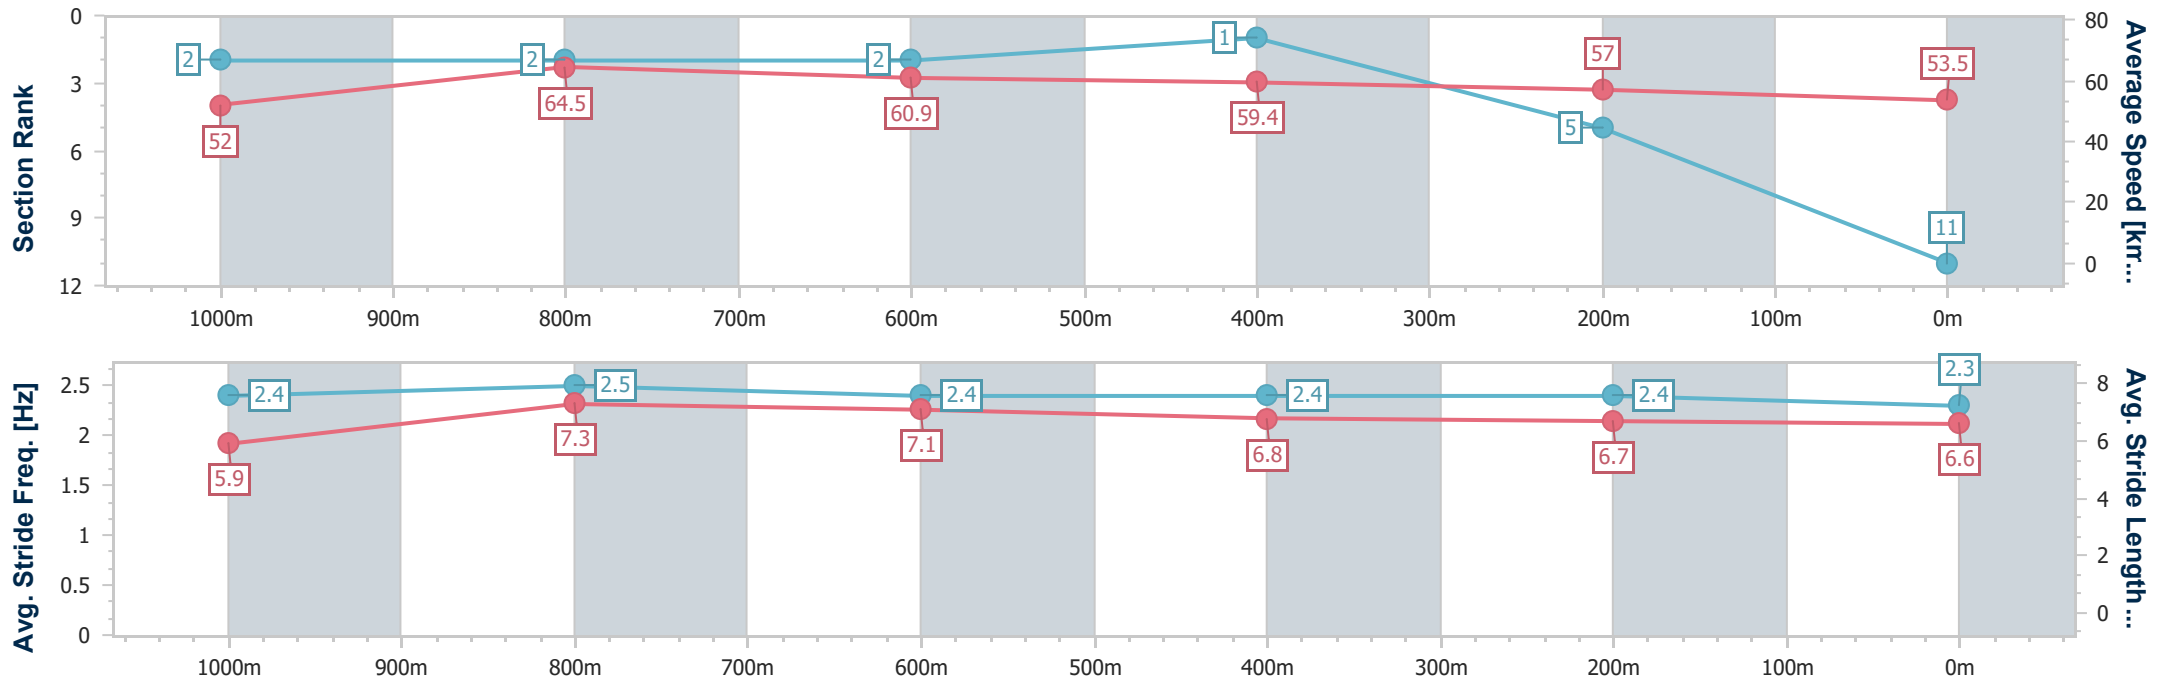

- [ ] Ranking at each section and finish
- .-.- No data available at this section
- NA No data available

Horse/Jockey Name	Oakfield Target
Final Rank	10
Fastest Section Time (Section)	0:11.28 (1000m)
Top Speed [km/h] (Section)	66.6 (Overall)
Race State	Finished

- [ ] Ranking at each section and finish
- .-.- No data available at this section
- NA No data available

Horse/Jockey Name	Monday Monday
Final Rank	11
Fastest Section Time (Section)	0:11.12 (1000m)
Top Speed [km/h] (Section)	66.7 (1000m)
Race State	Finished

Toowoomba QLD Professional  
Race 6: CREATE WITH COTTEE BENCHMARK 62 Handicap - 1200m

06 April 2023 - 20:17

Track Rating: Good 4, Weather: Fine, Rail Position: +3m Entire

Section	Overall	1000m	800m	600m	400m	200m
Section Times	1:15.12 [11] (0:13.87)	1:01.25 [2] (0:11.12)	0:50.13 [2] (0:11.86)	0:38.27 [2] (0:12.19)	0:26.08 [1] (0:12.65)	0:13.43 [5] (0:13.43)
Average Speed [km/h]	52.0	64.5	60.9	59.4	57.0	53.5
Top Speed [km/h]	66.6	66.7	63.5	60.7	58.7	56.2
Avg. Dist. to Rail [m]	2.6	1.0	1.1	1.2	0.5	1.0
Avg. Stride Freq. [Hz]	2.4	2.5	2.4	2.4	2.4	2.3
Avg. Stride Length [m]	5.9	7.3	7.1	6.8	6.7	6.6

- [ ] Ranking at each section and finish
- .-.- No data available at this section
- NA No data available