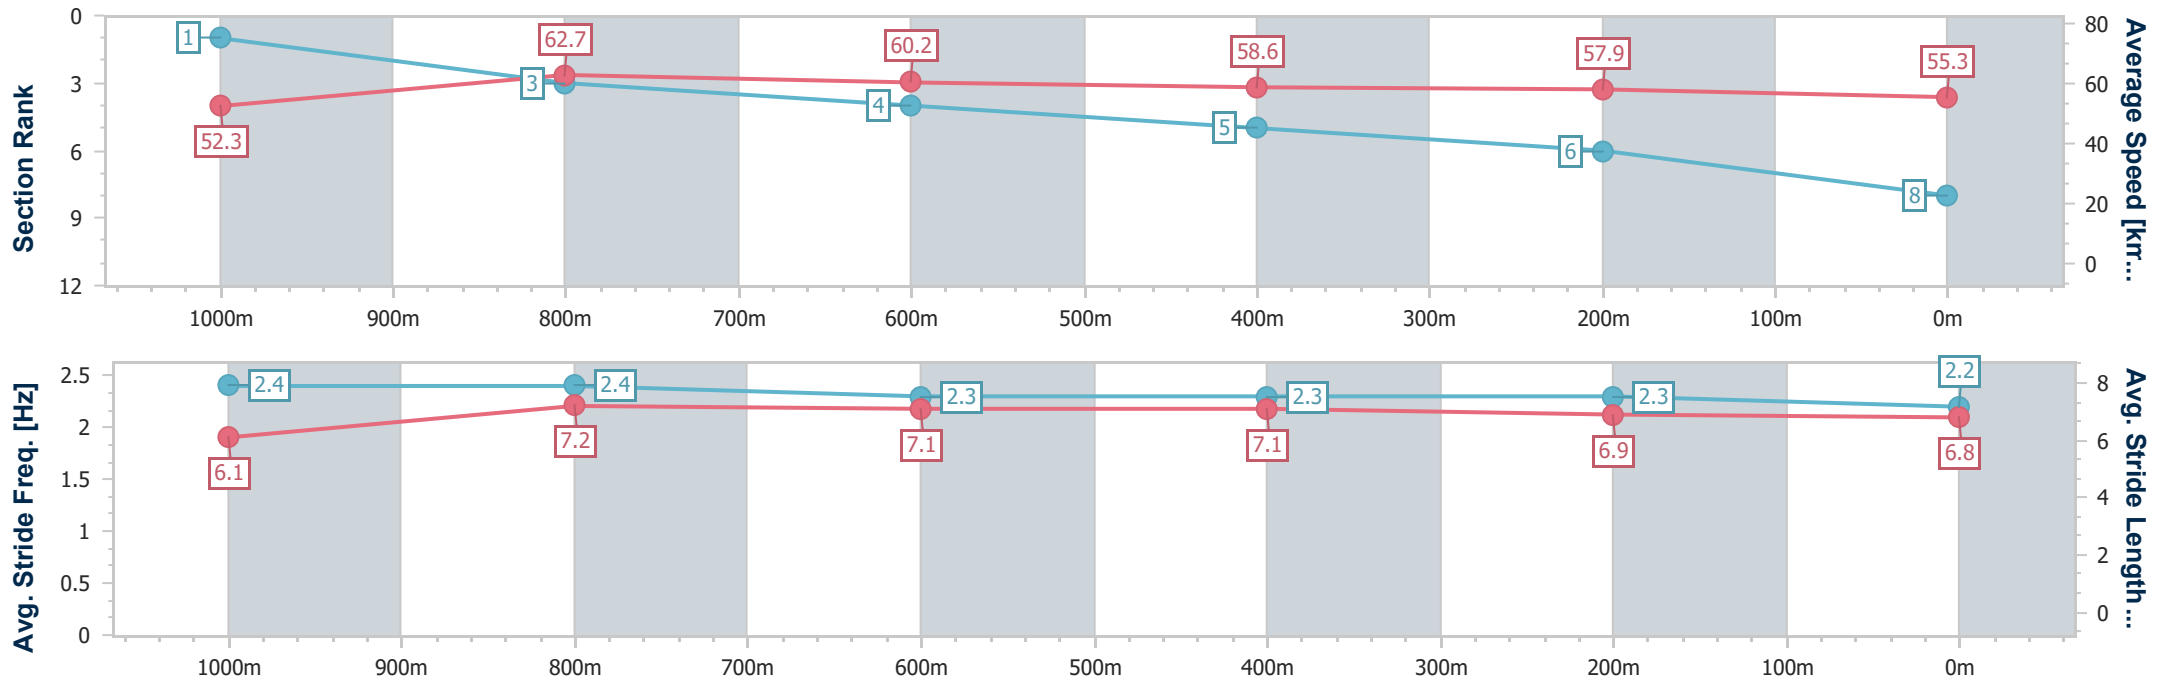

Horse/Jockey Name	Substitution
Final Rank	8
Fastest Section Time (Section)	0:11.43 (1000m)
Top Speed [km/h] (Section)	67.5 (Overall)
Race State	Finished

Toowoomba QLD Professional
Race 6: CREATE WITH COTTEE BENCHMARK 62 Handicap - 1200m

06 April 2023 - 20:17

Track Rating: Good 4, Weather: Fine, Rail Position: +3m Entire

Section	Overall	1000m	800m	600m	400m	200m
Section Times	1:14.78 [8] (0:13.77)	1:01.01 [1] (0:11.43)	0:49.58 [3] (0:11.95)	0:37.63 [4] (0:12.22)	0:25.41 [5] (0:12.44)	0:12.97 [6] (0:12.97)
Average Speed [km/h]	52.3	62.7	60.2	58.6	57.9	55.3
Top Speed [km/h]	67.5	66.3	61.2	61.2	58.6	56.3
Avg. Dist. to Rail [m]	2.0	1.5	0.2	0.6	0.8	2.2
Avg. Stride Freq. [Hz]	2.4	2.4	2.3	2.3	2.3	2.2
Avg. Stride Length [m]	6.1	7.2	7.1	7.1	6.9	6.8

- [ ] Ranking at each section and finish
- -.-.- No data available at this section
- NA No data available