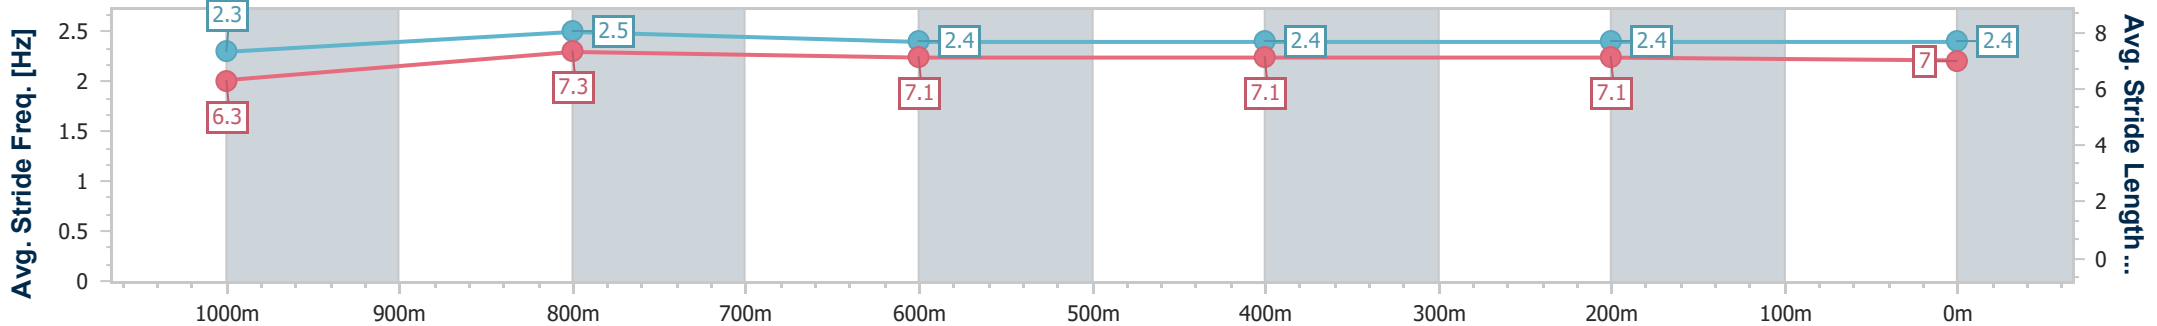

Horse/Jockey Name	Paperclip
Final Rank	6
Fastest Section Time (Section)	0:10.46 (1000m)
Top Speed [km/h] (Section)	68.8 (1000m)
Race State	Finished

Ipswich QLD Professional
Race 9: EVENTS @ IEEC.COM.AU BENCHMARK 68 Handicap - 1200m

05 April 2023 - 17:13

Track Rating: Good 4, Weather: Fine, Rail Position: +10M Entire

Section	Overall	1000m	800m	600m	400m	200m
Section Times	1:10.79 [6] (0:13.48)	0:57.31 [2] (0:10.46)	0:46.85 [1] (0:11.62)	0:35.23 [1] (0:11.71)	0:23.52 [1] (0:11.74)	0:11.78 [1] (0:11.78)
Average Speed [km/h]	53.5	68.1	61.5	61.6	62.0	61.2
Top Speed [km/h]	68.4	68.8	64.1	62.9	64.1	64.0
Avg. Dist. to Rail [m]	6.5	3.9	2.1	0.7	4.2	7.7
Avg. Stride Freq. [Hz]	2.3	2.5	2.4	2.4	2.4	2.4
Avg. Stride Length [m]	6.3	7.3	7.1	7.1	7.1	7.0

- [ ] Ranking at each section and finish
- -.-.- No data available at this section
- NA No data available