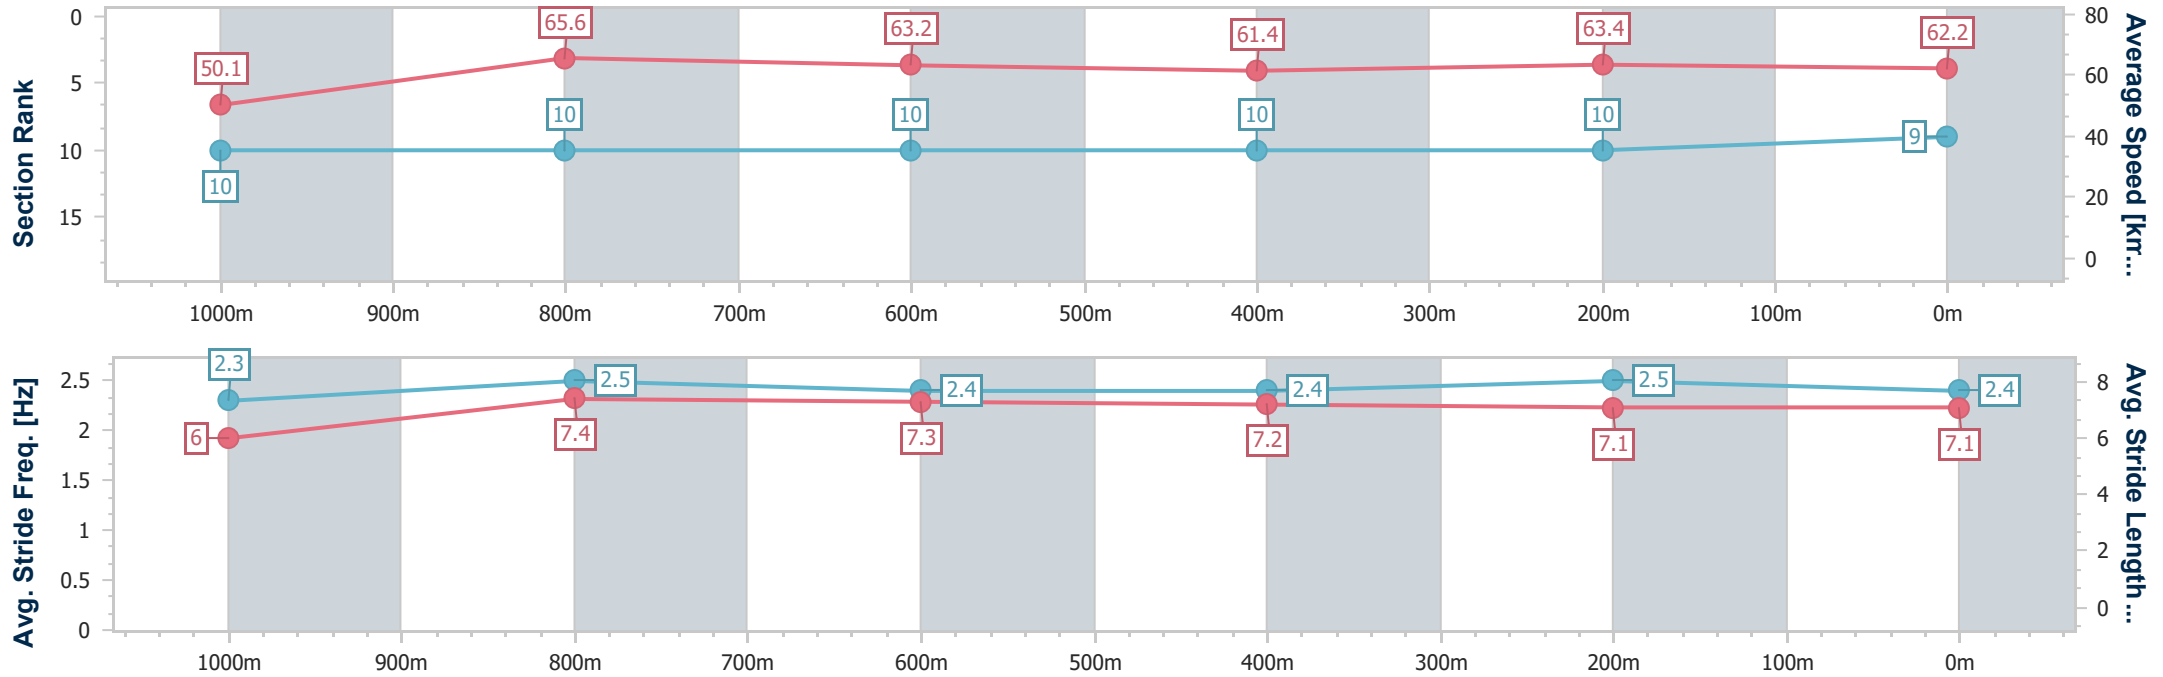

Ipswich QLD Professional
 Race 9: EVENTS @ IEEC.COM.AU BENCHMARK 68 Handicap - 1200m

05 April 2023 - 17:13

Track Rating: Good 4, Weather: Fine, Rail Position: +10M Entire

Section	Overall	1000m	800m	600m	400m	200m
Section Times	1:11.42 [8] (0:14.11)	0:57.31 [9] (0:10.74)	0:46.57 [8] (0:11.34)	0:35.23 [8] (0:11.84)	0:23.39 [8] (0:11.68)	0:11.71 [9] (0:11.71)
Average Speed [km/h]	51.1	66.0	62.7	60.7	62.5	61.5
Top Speed [km/h]	67.2	66.7	64.1	61.6	63.0	62.9
Avg. Dist. to Rail [m]	1.9	5.7	3.2	1.1	5.0	8.5
Avg. Stride Freq. [Hz]	2.2	2.4	2.3	2.3	2.3	2.3
Avg. Stride Length [m]	6.5	7.7	7.5	7.4	7.5	7.5

- [] Ranking at each section and finish
- .-.- No data available at this section
- NA No data available

Horse/Jockey Name	Rocklily
Final Rank	9
Fastest Section Time (Section)	0:10.88 (1000m)
Top Speed [km/h] (Section)	67.4 (Overall)
Race State	Finished

Ipswich QLD Professional
 Race 9: EVENTS @ IEEC.COM.AU BENCHMARK 68 Handicap - 1200m

05 April 2023 - 17:13

Track Rating: Good 4, Weather: Fine, Rail Position: +10M Entire

Section	Overall	1000m	800m	600m	400m	200m
Section Times	1:11.48 [9] (0:14.40)	0:57.08 [10] (0:10.88)	0:46.20 [10] (0:11.29)	0:34.91 [10] (0:11.78)	0:23.13 [10] (0:11.53)	0:11.60 [10] (0:11.60)
Average Speed [km/h]	50.1	65.6	63.2	61.4	63.4	62.2
Top Speed [km/h]	67.4	67.0	65.2	62.4	65.0	64.3
Avg. Dist. to Rail [m]	4.7	3.6	2.4	0.8	5.5	10.0
Avg. Stride Freq. [Hz]	2.3	2.5	2.4	2.4	2.5	2.4
Avg. Stride Length [m]	6.0	7.4	7.3	7.2	7.1	7.1