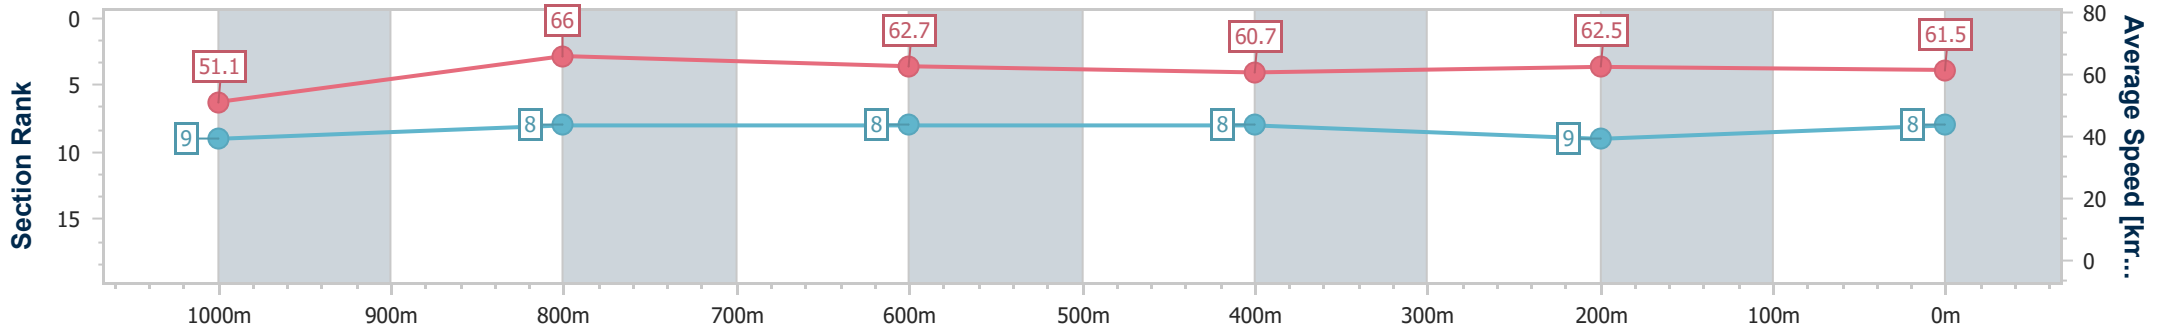

Ipswich QLD Professional
 Race 9: EVENTS @ IEEC.COM.AU BENCHMARK 68 Handicap - 1200m

05 April 2023 - 17:13

Track Rating: Good 4, Weather: Fine, Rail Position: +10M Entire

Section	Overall	1000m	800m	600m	400m	200m
Section Times	1:11.42 [8] (0:14.11)	0:57.31 [9] (0:10.74)	0:46.57 [8] (0:11.34)	0:35.23 [8] (0:11.84)	0:23.39 [8] (0:11.68)	0:11.71 [9] (0:11.71)
Average Speed [km/h]	51.1	66.0	62.7	60.7	62.5	61.5
Top Speed [km/h]	67.2	66.7	64.1	61.6	63.0	62.9
Avg. Dist. to Rail [m]	1.9	5.7	3.2	1.1	5.0	8.5
Avg. Stride Freq. [Hz]	2.2	2.4	2.3	2.3	2.3	2.3
Avg. Stride Length [m]	6.5	7.7	7.5	7.4	7.5	7.5