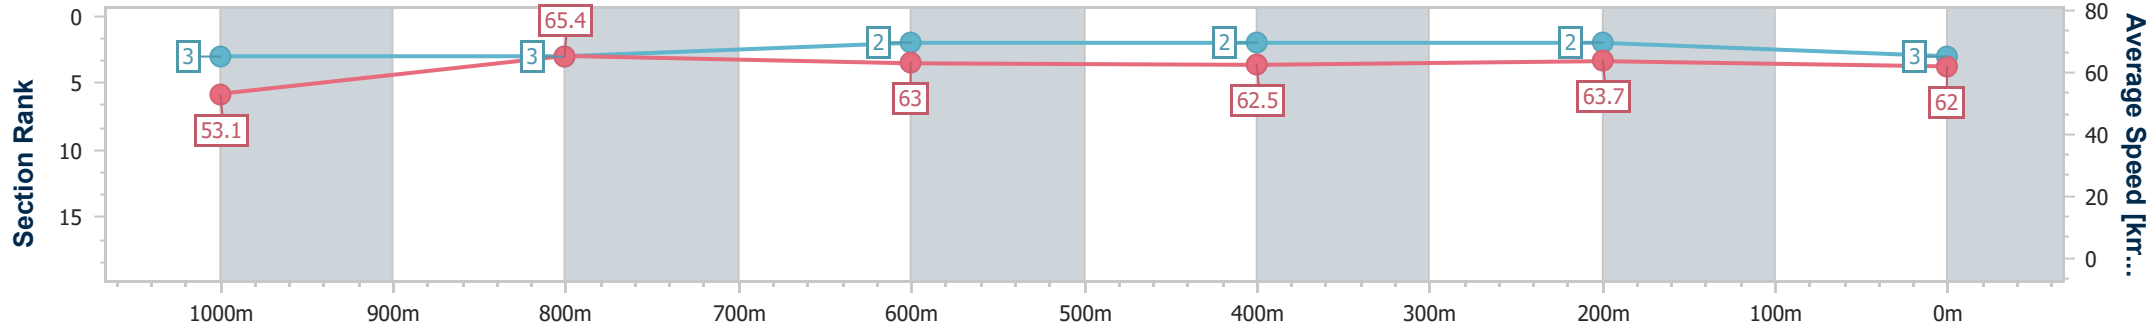

Horse/Jockey Name	Allusionist
Final Rank	3
Fastest Section Time (Section)	0:10.82 (1000m)
Top Speed [km/h] (Section)	66.6 (Overall)
Race State	Finished

Ipswich QLD Professional
Race 9: EVENTS @ IEEC.COM.AU BENCHMARK 68 Handicap - 1200m

05 April 2023 - 17:13

Track Rating: Good 4, Weather: Fine, Rail Position: +10M Entire

Section	Overall	1000m	800m	600m	400m	200m
Section Times	1:10.61 [3] (0:13.56)	0:57.05 [3] (0:10.82)	0:46.23 [3] (0:11.35)	0:34.88 [2] (0:11.67)	0:23.21 [2] (0:11.61)	0:11.60 [2] (0:11.60)
Average Speed [km/h]	53.1	65.4	63.0	62.5	63.7	62.0
Top Speed [km/h]	66.6	66.6	64.7	63.6	65.0	64.0
Avg. Dist. to Rail [m]	2.4	6.4	2.1	2.6	7.9	8.9
Avg. Stride Freq. [Hz]	2.4	2.4	2.4	2.4	2.4	2.4
Avg. Stride Length [m]	6.2	7.5	7.4	7.3	7.3	7.2

- [ ] Ranking at each section and finish
- -.-.- No data available at this section
- NA No data available