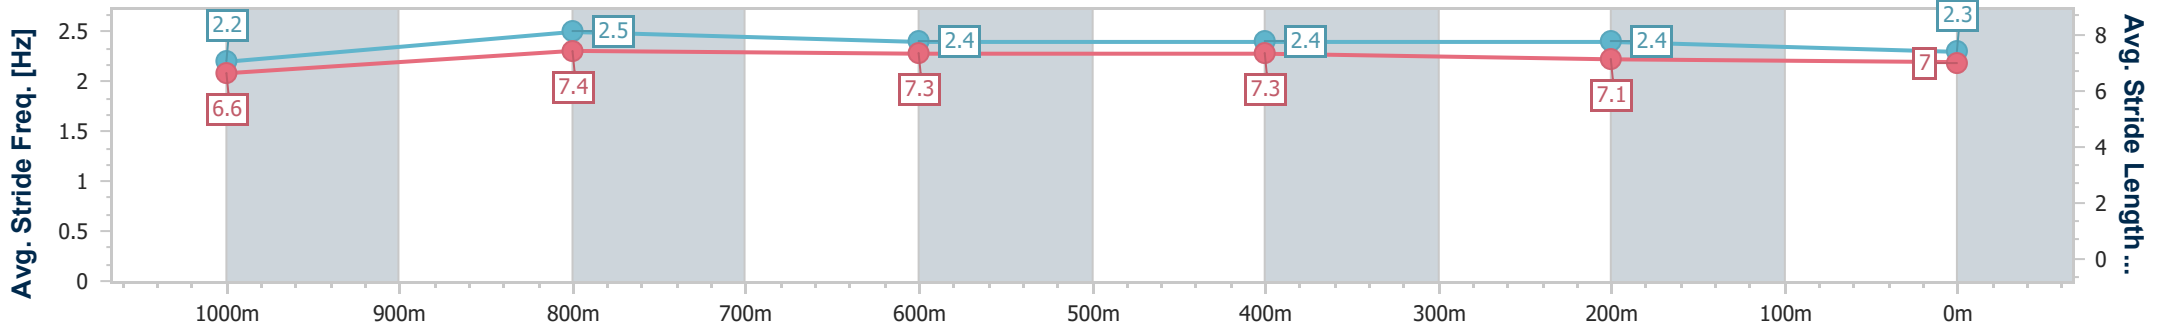

Ipswich QLD Professional
 Race 9: EVENTS @ IEEC.COM.AU BENCHMARK 68 Handicap - 1200m

05 April 2023 - 17:13

Track Rating: Good 4, Weather: Fine, Rail Position: +10M Entire

Section	Overall	1000m	800m	600m	400m	200m
Section Times	1:11.48 [9] (0:14.40)	0:57.08 [10] (0:10.88)	0:46.20 [10] (0:11.29)	0:34.91 [10] (0:11.78)	0:23.13 [10] (0:11.53)	0:11.60 [10] (0:11.60)
Average Speed [km/h]	50.1	65.6	63.2	61.4	63.4	62.2
Top Speed [km/h]	67.4	67.0	65.2	62.4	65.0	64.3
Avg. Dist. to Rail [m]	4.7	3.6	2.4	0.8	5.5	10.0
Avg. Stride Freq. [Hz]	2.3	2.5	2.4	2.4	2.5	2.4
Avg. Stride Length [m]	6.0	7.4	7.3	7.2	7.1	7.1

- [] Ranking at each section and finish
- .-.- No data available at this section
- NA No data available

Horse/Jockey Name	Beau Arrow
Final Rank	10
Fastest Section Time (Section)	0:10.73 (1000m)
Top Speed [km/h] (Section)	67.7 (1000m)
Race State	Finished

Ipswich QLD Professional
 Race 9: EVENTS @ IEEC.COM.AU BENCHMARK 68 Handicap - 1200m

05 April 2023 - 17:13

Track Rating: Good 4, Weather: Fine, Rail Position: +10M Entire

Section	Overall	1000m	800m	600m	400m	200m
Section Times	1:11.74 [10] (0:13.76)	0:57.98 [5] (0:10.73)	0:47.25 [4] (0:11.46)	0:35.79 [4] (0:11.67)	0:24.12 [6] (0:11.78)	0:12.34 [7] (0:12.34)
Average Speed [km/h]	52.4	66.8	63.0	62.3	62.3	58.2
Top Speed [km/h]	67.3	67.7	65.4	63.8	63.9	61.6
Avg. Dist. to Rail [m]	3.5	1.5	0.7	2.2	6.8	11.8
Avg. Stride Freq. [Hz]	2.2	2.5	2.4	2.4	2.4	2.3
Avg. Stride Length [m]	6.6	7.4	7.3	7.3	7.1	7.0

- [] Ranking at each section and finish
- .-.- No data available at this section
- NA No data available