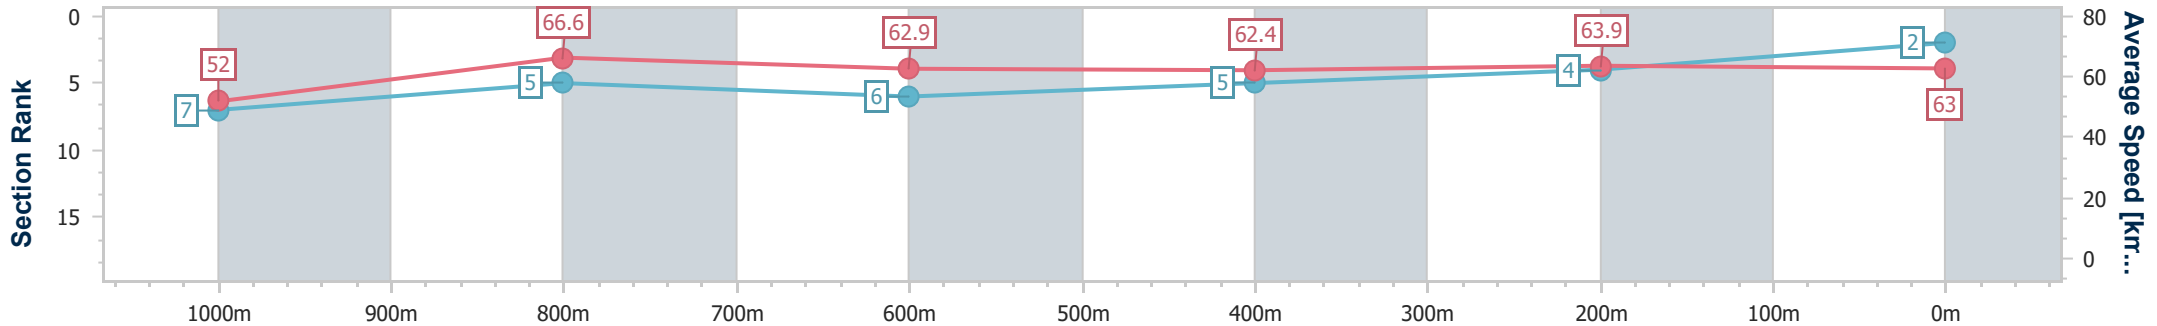

Horse/Jockey Name	Ravaged Award
Final Rank	2
Fastest Section Time (Section)	0:10.71 (1000m)
Top Speed [km/h] (Section)	68.4 (1000m)
Race State	Finished

Ipswich QLD Professional
Race 9: EVENTS @ IEEC.COM.AU BENCHMARK 68 Handicap - 1200m

05 April 2023 - 17:13

Track Rating: Good 4, Weather: Fine, Rail Position: +10M Entire

Section	Overall	1000m	800m	600m	400m	200m
Section Times	1:10.53 [2] (0:13.87)	0:56.66 [7] (0:10.71)	0:45.95 [5] (0:11.41)	0:34.54 [6] (0:11.63)	0:22.91 [5] (0:11.50)	0:11.41 [4] (0:11.41)
Average Speed [km/h]	52.0	66.6	62.9	62.4	63.9	63.0
Top Speed [km/h]	67.5	68.4	65.2	64.1	64.6	64.2
Avg. Dist. to Rail [m]	3.8	4.1	0.9	1.9	5.8	10.1
Avg. Stride Freq. [Hz]	2.3	2.3	2.3	2.3	2.3	2.4
Avg. Stride Length [m]	6.3	7.9	7.5	7.5	7.6	7.4

- [ ] Ranking at each section and finish
- -.-.- No data available at this section
- NA No data available