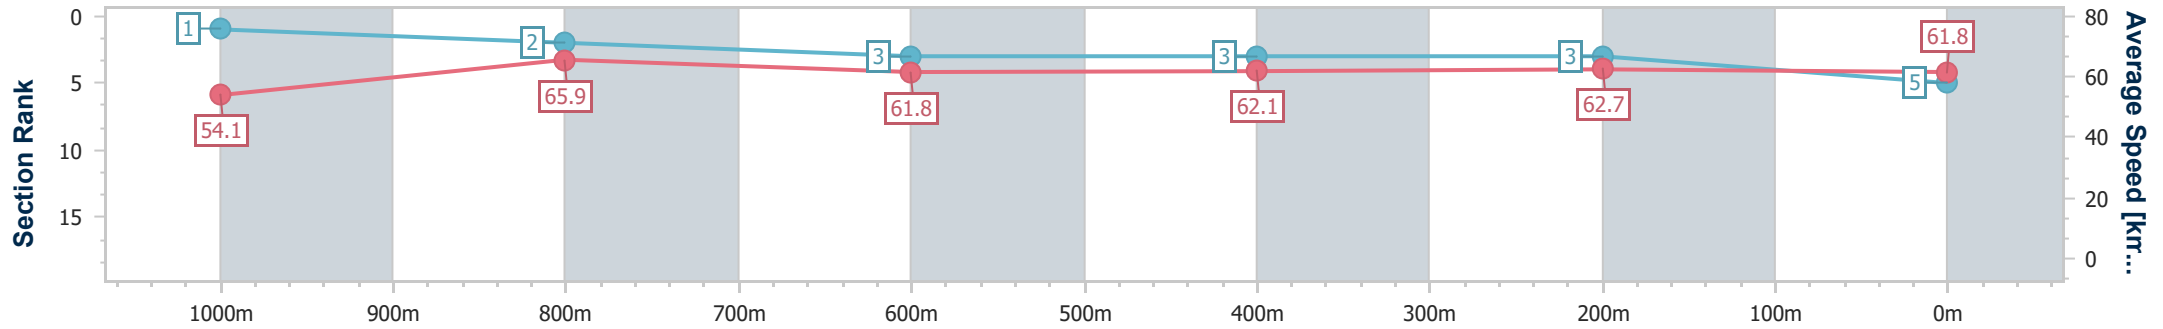

Horse/Jockey Name	Moreton Bay
Final Rank	5
Fastest Section Time (Section)	0:10.80 (1000m)
Top Speed [km/h] (Section)	68.4 (Overall)
Race State	Finished

Ipswich QLD Professional
Race 9: EVENTS @ IEEC.COM.AU BENCHMARK 68 Handicap - 1200m

05 April 2023 - 17:13

Track Rating: Good 4, Weather: Fine, Rail Position: +10M Entire

Section	Overall	1000m	800m	600m	400m	200m
Section Times	1:10.78 [5] (0:13.35)	0:57.43 [1] (0:10.80)	0:46.63 [2] (0:11.61)	0:35.02 [3] (0:11.71)	0:23.31 [3] (0:11.65)	0:11.66 [3] (0:11.66)
Average Speed [km/h]	54.1	65.9	61.8	62.1	62.7	61.8
Top Speed [km/h]	68.4	68.4	64.1	62.7	63.6	63.7
Avg. Dist. to Rail [m]	5.9	3.7	1.0	1.8	4.7	8.7
Avg. Stride Freq. [Hz]	2.4	2.5	2.4	2.4	2.5	2.5
Avg. Stride Length [m]	6.1	7.2	7.1	7.1	7.0	7.0

- [ ] Ranking at each section and finish
- -.-.- No data available at this section
- NA No data available