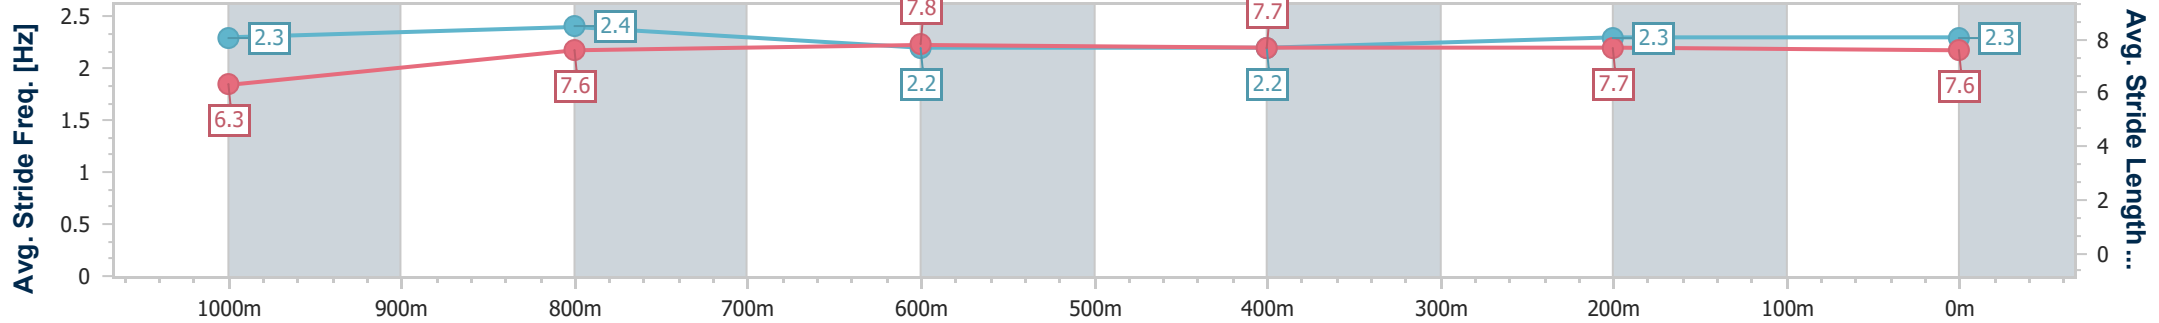

Horse/Jockey Name	Carribbean King
Final Rank	4
Fastest Section Time (Section)	0:11.01 (1000m)
Top Speed [km/h] (Section)	66.5 (Overall)
Race State	Finished

Ipswich QLD Professional
Race 9: EVENTS @ IEEC.COM.AU BENCHMARK 68 Handicap - 1200m

05 April 2023 - 17:13

Track Rating: Good 4, Weather: Fine, Rail Position: +10M Entire

Section	Overall	1000m	800m	600m	400m	200m
Section Times	1:10.69 [4] (0:13.76)	0:56.93 [4] (0:11.01)	0:45.92 [7] (0:11.36)	0:34.56 [7] (0:11.65)	0:22.91 [7] (0:11.53)	0:11.38 [6] (0:11.38)
Average Speed [km/h]	52.3	65.1	63.0	62.0	63.1	63.3
Top Speed [km/h]	66.5	66.1	64.9	62.6	64.3	64.2
Avg. Dist. to Rail [m]	2.1	2.4	1.4	0.7	4.2	10.5
Avg. Stride Freq. [Hz]	2.3	2.4	2.2	2.2	2.3	2.3
Avg. Stride Length [m]	6.3	7.6	7.8	7.7	7.7	7.6

- [ ] Ranking at each section and finish
- -.-.-.- No data available at this section
- NA No data available