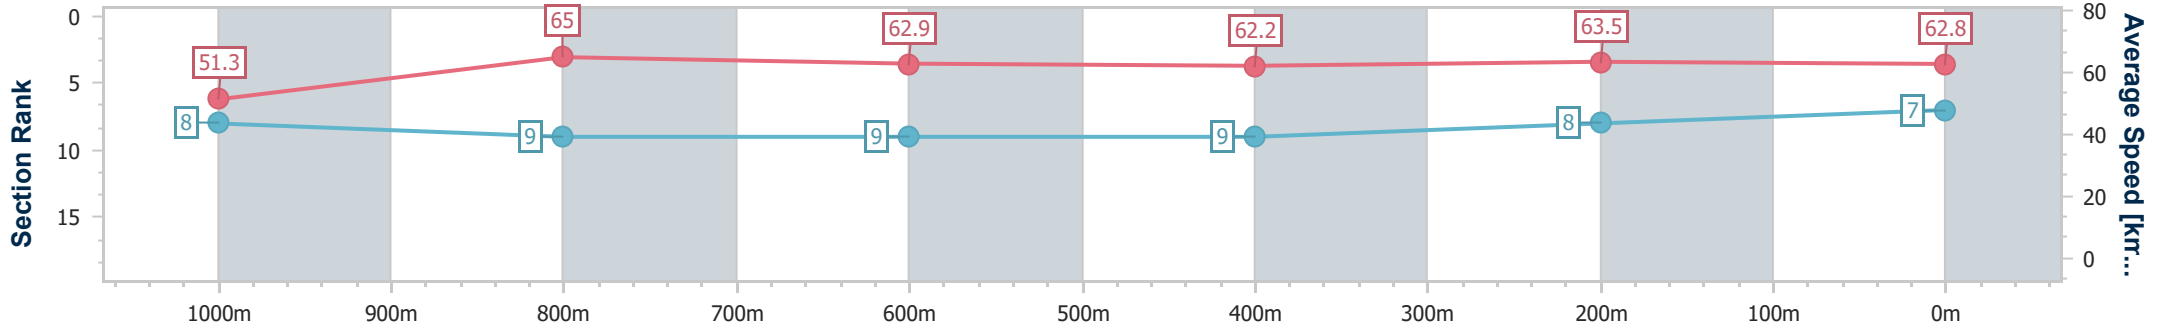

Horse/Jockey Name	Brocky
Final Rank	7
Fastest Section Time (Section)	0:10.98 (1000m)
Top Speed [km/h] (Section)	66.6 (Overall)
Race State	Finished

Ipswich QLD Professional
Race 9: EVENTS @ IEEC.COM.AU BENCHMARK 68 Handicap - 1200m

05 April 2023 - 17:13

Track Rating: Good 4, Weather: Fine, Rail Position: +10M Entire

Section	Overall	1000m	800m	600m	400m	200m
Section Times	1:11.03 [7] (0:14.06)	0:56.97 [8] (0:10.98)	0:45.99 [9] (0:11.39)	0:34.60 [9] (0:11.65)	0:22.95 [9] (0:11.52)	0:11.43 [8] (0:11.43)
Average Speed [km/h]	51.3	65.0	62.9	62.2	63.5	62.8
Top Speed [km/h]	66.6	66.6	64.6	64.5	64.3	63.8
Avg. Dist. to Rail [m]	3.0	2.5	1.4	1.1	5.6	10.0
Avg. Stride Freq. [Hz]	2.3	2.4	2.4	2.4	2.4	2.4
Avg. Stride Length [m]	6.2	7.5	7.4	7.4	7.3	7.3

- [ ] Ranking at each section and finish
- -.-.- No data available at this section
- NA No data available