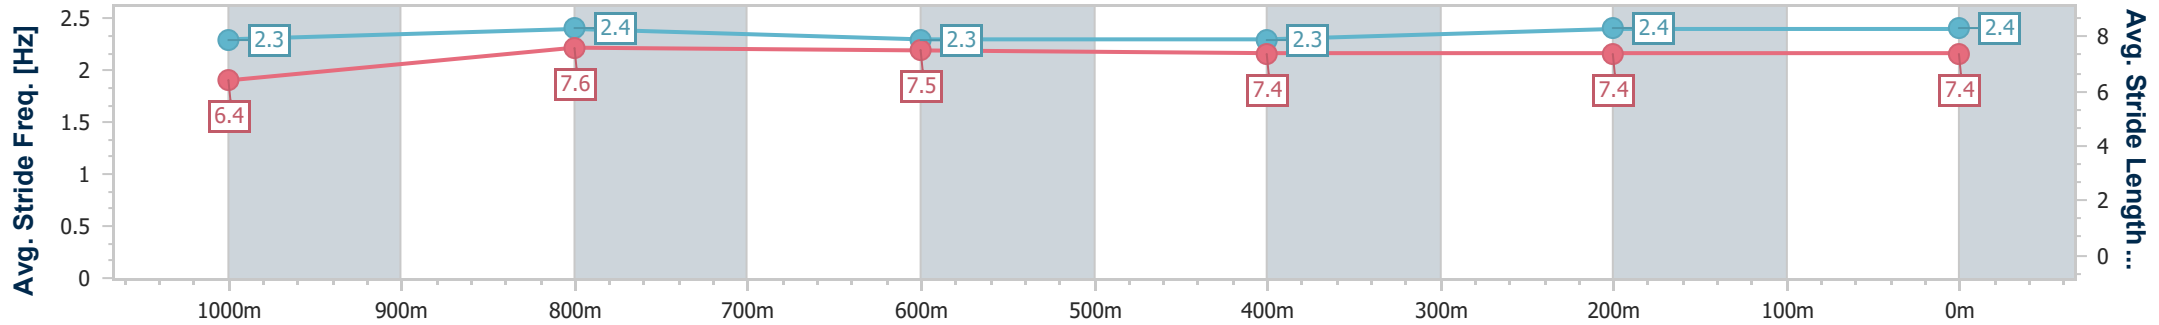

Horse/Jockey Name	Crazy Train
Final Rank	1
Fastest Section Time (Section)	0:10.81 (1000m)
Top Speed [km/h] (Section)	66.9 (Overall)
Race State	Finished

Ipswich QLD Professional
Race 9: EVENTS @ IEEC.COM.AU BENCHMARK 68 Handicap - 1200m

05 April 2023 - 17:13

Track Rating: Good 4, Weather: Fine, Rail Position: +10M Entire

Section	Overall	1000m	800m	600m	400m	200m
Section Times	1:10.48 [1] (0:13.79)	0:56.69 [6] (0:10.81)	0:45.88 [6] (0:11.38)	0:34.50 [5] (0:11.62)	0:22.88 [4] (0:11.54)	0:11.34 [5] (0:11.34)
Average Speed [km/h]	52.2	65.7	62.6	61.9	63.0	63.5
Top Speed [km/h]	66.9	66.8	63.6	64.2	64.9	64.8
Avg. Dist. to Rail [m]	1.7	5.2	2.7	0.8	2.8	3.8
Avg. Stride Freq. [Hz]	2.3	2.4	2.3	2.3	2.4	2.4
Avg. Stride Length [m]	6.4	7.6	7.5	7.4	7.4	7.4

- [ ] Ranking at each section and finish
- -.-.- No data available at this section
- NA No data available