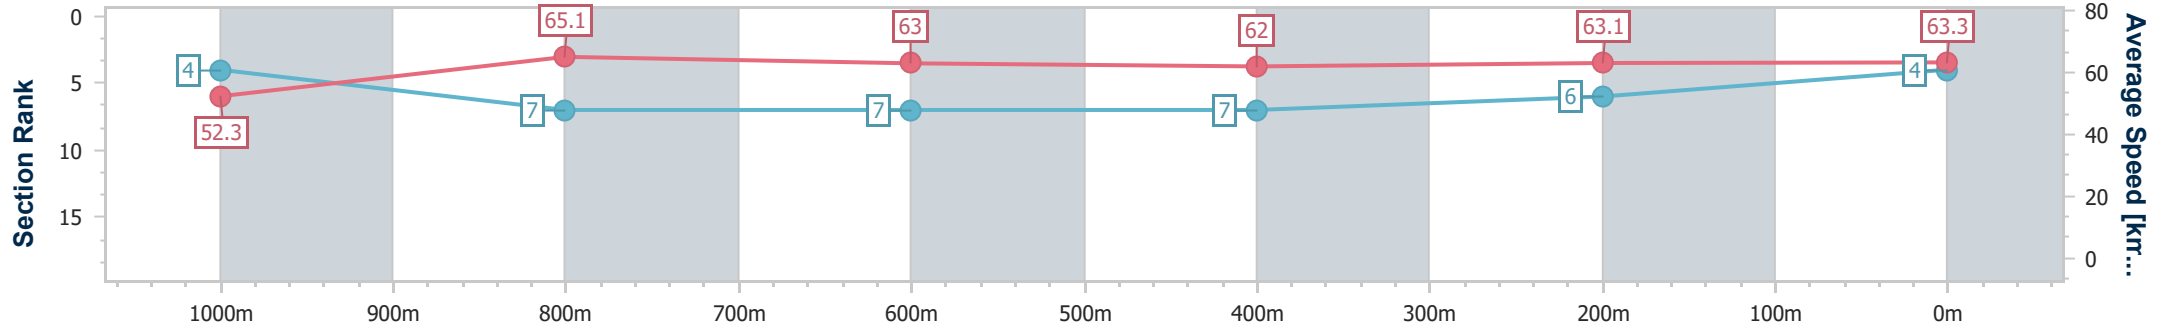

Horse/Jockey Name	Carribbean King
Final Rank	4
Fastest Section Time (Section)	0:11.01 (1000m)
Top Speed [km/h] (Section)	66.5 (Overall)
Race State	Finished

Ipswich QLD Professional
Race 9: EVENTS @ IEEC.COM.AU BENCHMARK 68 Handicap - 1200m

05 April 2023 - 17:13

Track Rating: Good 4, Weather: Fine, Rail Position: +10M Entire

Section	Overall	1000m	800m	600m	400m	200m
Section Times	1:10.69 [4] (0:13.76)	0:56.93 [4] (0:11.01)	0:45.92 [7] (0:11.36)	0:34.56 [7] (0:11.65)	0:22.91 [7] (0:11.53)	0:11.38 [6] (0:11.38)
Average Speed [km/h]	52.3	65.1	63.0	62.0	63.1	63.3
Top Speed [km/h]	66.5	66.1	64.9	62.6	64.3	64.2
Avg. Dist. to Rail [m]	2.1	2.4	1.4	0.7	4.2	10.5
Avg. Stride Freq. [Hz]	2.3	2.4	2.2	2.2	2.3	2.3
Avg. Stride Length [m]	6.3	7.6	7.8	7.7	7.7	7.6

- [ ] Ranking at each section and finish
- -.-.-.- No data available at this section
- NA No data available