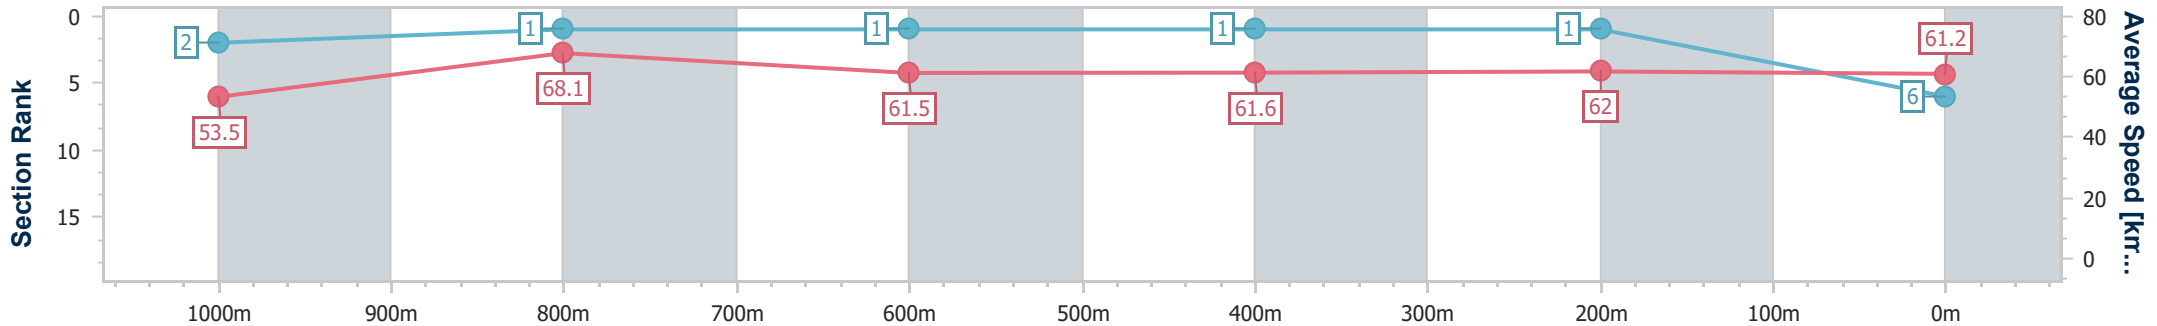

Horse/Jockey Name	Paperclip
Final Rank	6
Fastest Section Time (Section)	0:10.46 (1000m)
Top Speed [km/h] (Section)	68.8 (1000m)
Race State	Finished

Ipswich QLD Professional
Race 9: EVENTS @ IEEC.COM.AU BENCHMARK 68 Handicap - 1200m

05 April 2023 - 17:13

Track Rating: Good 4, Weather: Fine, Rail Position: +10M Entire

Section	Overall	1000m	800m	600m	400m	200m
Section Times	1:10.79 [6] (0:13.48)	0:57.31 [2] (0:10.46)	0:46.85 [1] (0:11.62)	0:35.23 [1] (0:11.71)	0:23.52 [1] (0:11.74)	0:11.78 [1] (0:11.78)
Average Speed [km/h]	53.5	68.1	61.5	61.6	62.0	61.2
Top Speed [km/h]	68.4	68.8	64.1	62.9	64.1	64.0
Avg. Dist. to Rail [m]	6.5	3.9	2.1	0.7	4.2	7.7
Avg. Stride Freq. [Hz]	2.3	2.5	2.4	2.4	2.4	2.4
Avg. Stride Length [m]	6.3	7.3	7.1	7.1	7.1	7.0

- [ ] Ranking at each section and finish
- -.-.- No data available at this section
- NA No data available