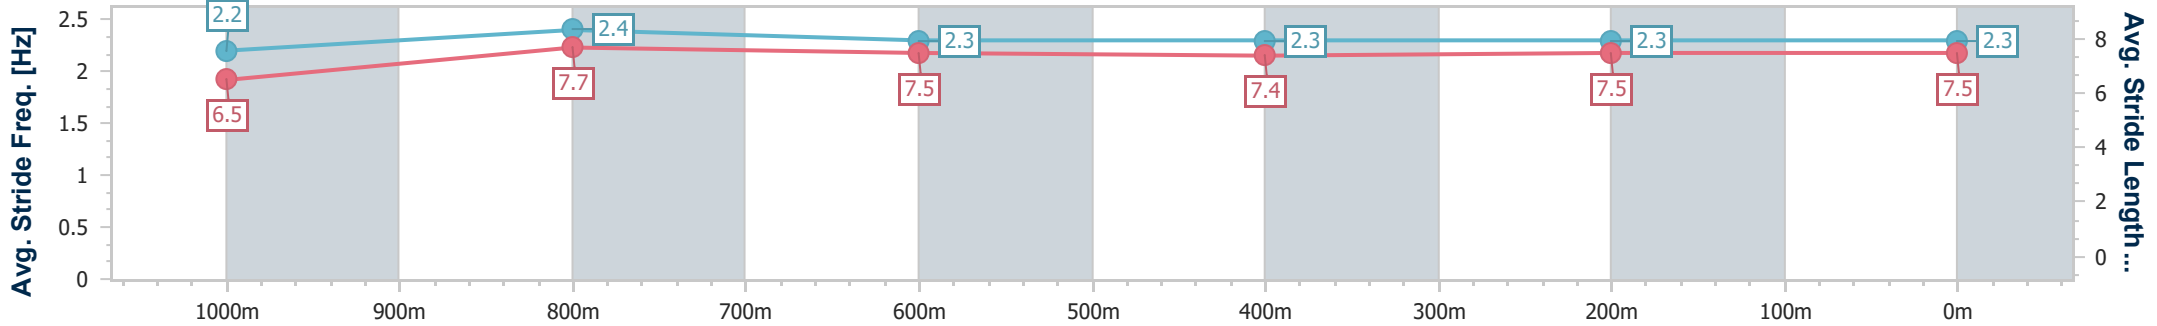

Ipswich QLD Professional
 Race 9: EVENTS @ IEEC.COM.AU BENCHMARK 68 Handicap - 1200m

05 April 2023 - 17:13

Track Rating: Good 4, Weather: Fine, Rail Position: +10M Entire

Section	Overall	1000m	800m	600m	400m	200m
Section Times	1:11.42 [8] (0:14.11)	0:57.31 [9] (0:10.74)	0:46.57 [8] (0:11.34)	0:35.23 [8] (0:11.84)	0:23.39 [8] (0:11.68)	0:11.71 [9] (0:11.71)
Average Speed [km/h]	51.1	66.0	62.7	60.7	62.5	61.5
Top Speed [km/h]	67.2	66.7	64.1	61.6	63.0	62.9
Avg. Dist. to Rail [m]	1.9	5.7	3.2	1.1	5.0	8.5
Avg. Stride Freq. [Hz]	2.2	2.4	2.3	2.3	2.3	2.3
Avg. Stride Length [m]	6.5	7.7	7.5	7.4	7.5	7.5