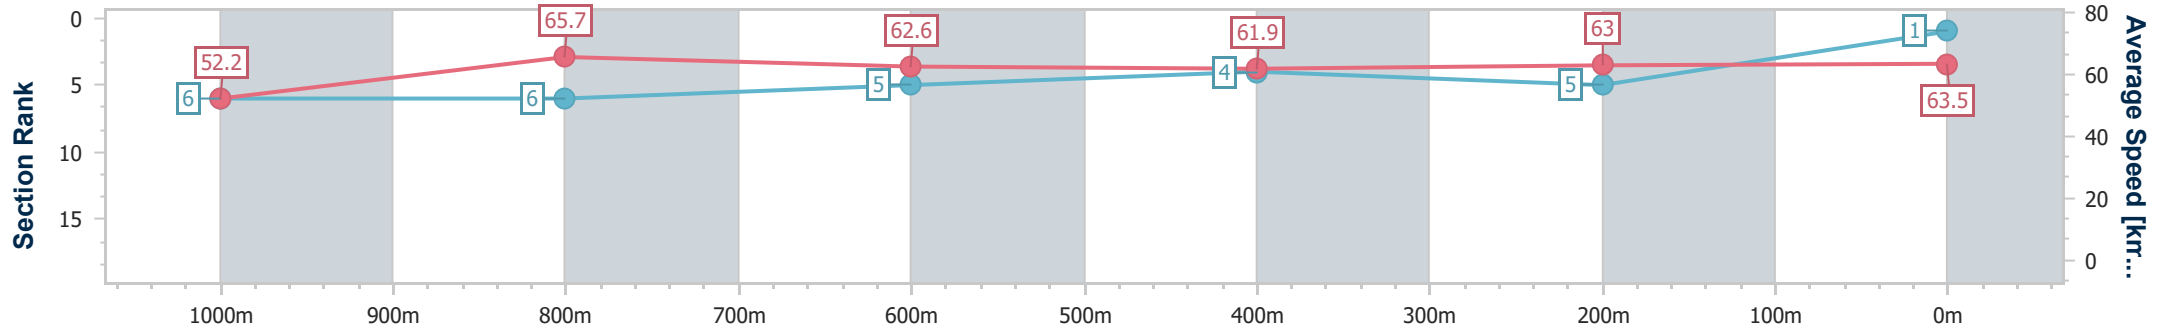

Horse/Jockey Name	Crazy Train
Final Rank	1
Fastest Section Time (Section)	0:10.81 (1000m)
Top Speed [km/h] (Section)	66.9 (Overall)
Race State	Finished

Ipswich QLD Professional
Race 9: EVENTS @ IEEC.COM.AU BENCHMARK 68 Handicap - 1200m

05 April 2023 - 17:13

Track Rating: Good 4, Weather: Fine, Rail Position: +10M Entire

Section	Overall	1000m	800m	600m	400m	200m
Section Times	1:10.48 [1] (0:13.79)	0:56.69 [6] (0:10.81)	0:45.88 [6] (0:11.38)	0:34.50 [5] (0:11.62)	0:22.88 [4] (0:11.54)	0:11.34 [5] (0:11.34)
Average Speed [km/h]	52.2	65.7	62.6	61.9	63.0	63.5
Top Speed [km/h]	66.9	66.8	63.6	64.2	64.9	64.8
Avg. Dist. to Rail [m]	1.7	5.2	2.7	0.8	2.8	3.8
Avg. Stride Freq. [Hz]	2.3	2.4	2.3	2.3	2.4	2.4
Avg. Stride Length [m]	6.4	7.6	7.5	7.4	7.4	7.4

- [ ] Ranking at each section and finish
- -.-.- No data available at this section
- NA No data available