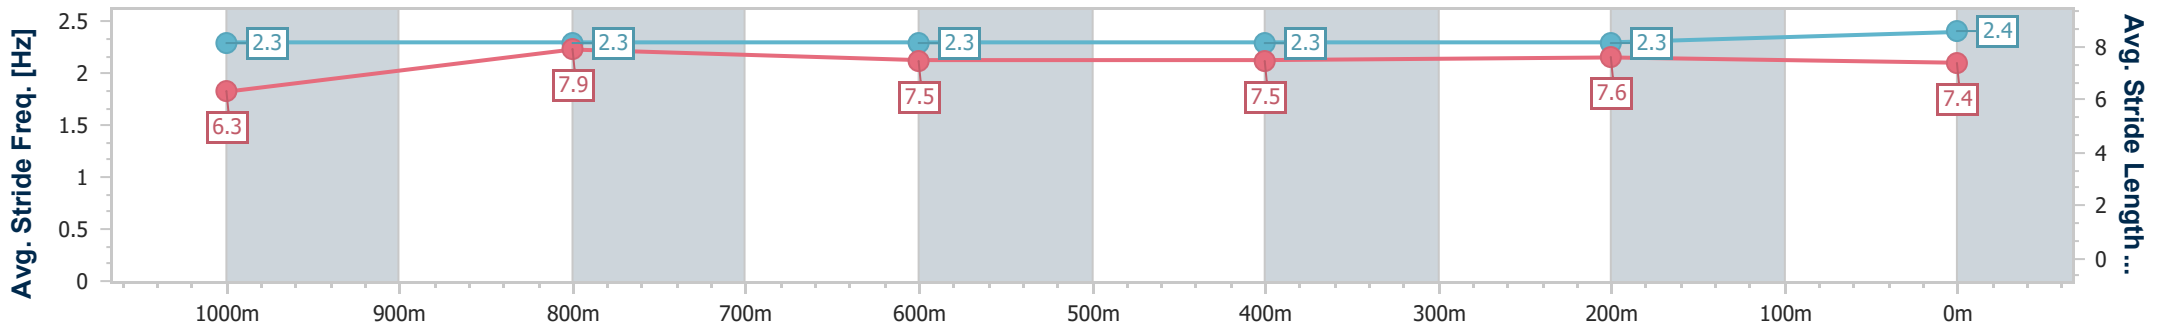

Horse/Jockey Name	Ravaged Award
Final Rank	2
Fastest Section Time (Section)	0:10.71 (1000m)
Top Speed [km/h] (Section)	68.4 (1000m)
Race State	Finished

Ipswich QLD Professional
Race 9: EVENTS @ IEEC.COM.AU BENCHMARK 68 Handicap - 1200m

05 April 2023 - 17:13

Track Rating: Good 4, Weather: Fine, Rail Position: +10M Entire

Section	Overall	1000m	800m	600m	400m	200m
Section Times	1:10.53 [2] (0:13.87)	0:56.66 [7] (0:10.71)	0:45.95 [5] (0:11.41)	0:34.54 [6] (0:11.63)	0:22.91 [5] (0:11.50)	0:11.41 [4] (0:11.41)
Average Speed [km/h]	52.0	66.6	62.9	62.4	63.9	63.0
Top Speed [km/h]	67.5	68.4	65.2	64.1	64.6	64.2
Avg. Dist. to Rail [m]	3.8	4.1	0.9	1.9	5.8	10.1
Avg. Stride Freq. [Hz]	2.3	2.3	2.3	2.3	2.3	2.4
Avg. Stride Length [m]	6.3	7.9	7.5	7.5	7.6	7.4

- [ ] Ranking at each section and finish
- -.-.- No data available at this section
- NA No data available