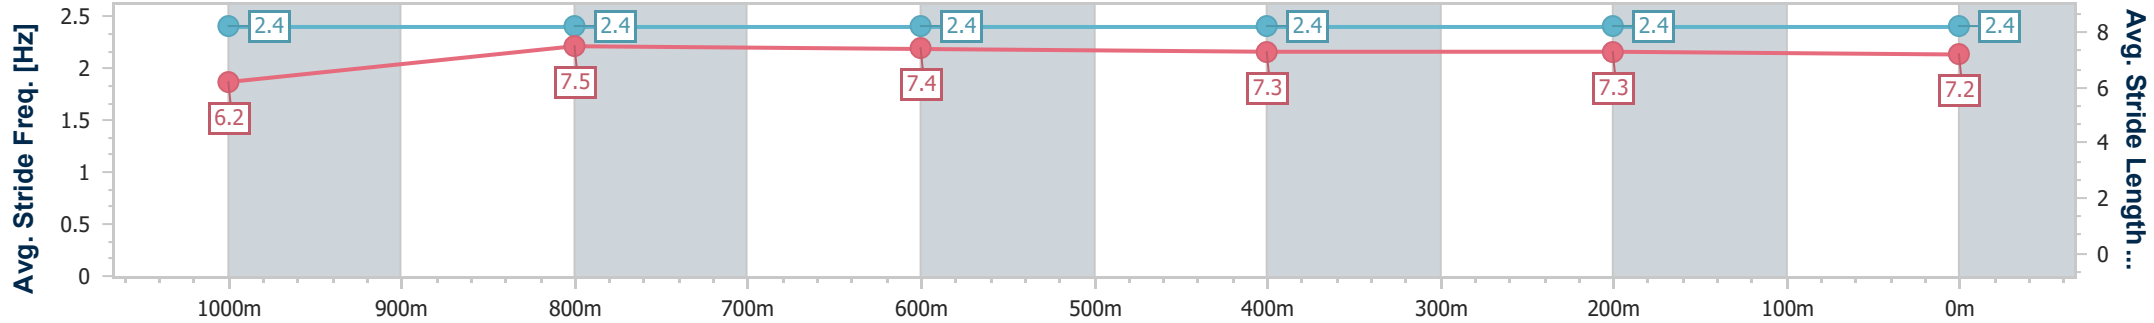

Horse/Jockey Name	Allusionist
Final Rank	3
Fastest Section Time (Section)	0:10.82 (1000m)
Top Speed [km/h] (Section)	66.6 (Overall)
Race State	Finished

Ipswich QLD Professional
Race 9: EVENTS @ IEEC.COM.AU BENCHMARK 68 Handicap - 1200m

05 April 2023 - 17:13

Track Rating: Good 4, Weather: Fine, Rail Position: +10M Entire

Section	Overall	1000m	800m	600m	400m	200m
Section Times	1:10.61 [3] (0:13.56)	0:57.05 [3] (0:10.82)	0:46.23 [3] (0:11.35)	0:34.88 [2] (0:11.67)	0:23.21 [2] (0:11.61)	0:11.60 [2] (0:11.60)
Average Speed [km/h]	53.1	65.4	63.0	62.5	63.7	62.0
Top Speed [km/h]	66.6	66.6	64.7	63.6	65.0	64.0
Avg. Dist. to Rail [m]	2.4	6.4	2.1	2.6	7.9	8.9
Avg. Stride Freq. [Hz]	2.4	2.4	2.4	2.4	2.4	2.4
Avg. Stride Length [m]	6.2	7.5	7.4	7.3	7.3	7.2

- [ ] Ranking at each section and finish
- -.-.- No data available at this section
- NA No data available