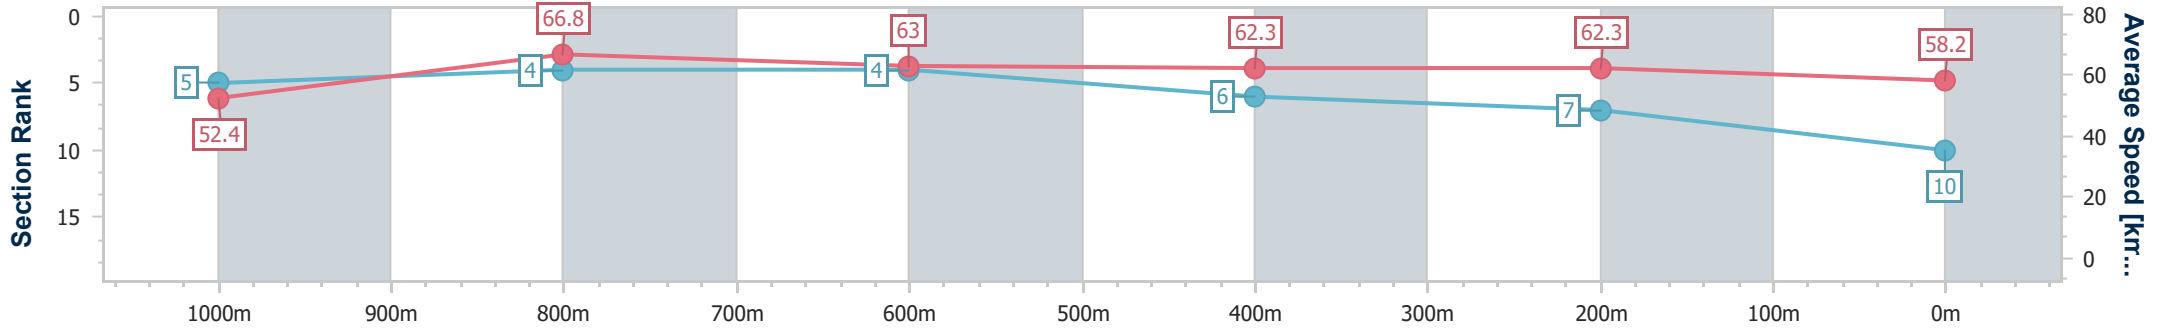

Ipswich QLD Professional
 Race 9: EVENTS @ IEEC.COM.AU BENCHMARK 68 Handicap - 1200m

05 April 2023 - 17:13

Track Rating: Good 4, Weather: Fine, Rail Position: +10M Entire

Section	Overall	1000m	800m	600m	400m	200m
Section Times	1:11.48 [9] (0:14.40)	0:57.08 [10] (0:10.88)	0:46.20 [10] (0:11.29)	0:34.91 [10] (0:11.78)	0:23.13 [10] (0:11.53)	0:11.60 [10] (0:11.60)
Average Speed [km/h]	50.1	65.6	63.2	61.4	63.4	62.2
Top Speed [km/h]	67.4	67.0	65.2	62.4	65.0	64.3
Avg. Dist. to Rail [m]	4.7	3.6	2.4	0.8	5.5	10.0
Avg. Stride Freq. [Hz]	2.3	2.5	2.4	2.4	2.5	2.4
Avg. Stride Length [m]	6.0	7.4	7.3	7.2	7.1	7.1

- [] Ranking at each section and finish
- .-.- No data available at this section
- NA No data available

Horse/Jockey Name	Beau Arrow
Final Rank	10
Fastest Section Time (Section)	0:10.73 (1000m)
Top Speed [km/h] (Section)	67.7 (1000m)
Race State	Finished

Ipswich QLD Professional
 Race 9: EVENTS @ IEEC.COM.AU BENCHMARK 68 Handicap - 1200m

05 April 2023 - 17:13

Track Rating: Good 4, Weather: Fine, Rail Position: +10M Entire

Section	Overall	1000m	800m	600m	400m	200m
Section Times	1:11.74 [10] (0:13.76)	0:57.98 [5] (0:10.73)	0:47.25 [4] (0:11.46)	0:35.79 [4] (0:11.67)	0:24.12 [6] (0:11.78)	0:12.34 [7] (0:12.34)
Average Speed [km/h]	52.4	66.8	63.0	62.3	62.3	58.2
Top Speed [km/h]	67.3	67.7	65.4	63.8	63.9	61.6
Avg. Dist. to Rail [m]	3.5	1.5	0.7	2.2	6.8	11.8
Avg. Stride Freq. [Hz]	2.2	2.5	2.4	2.4	2.4	2.3
Avg. Stride Length [m]	6.6	7.4	7.3	7.3	7.1	7.0