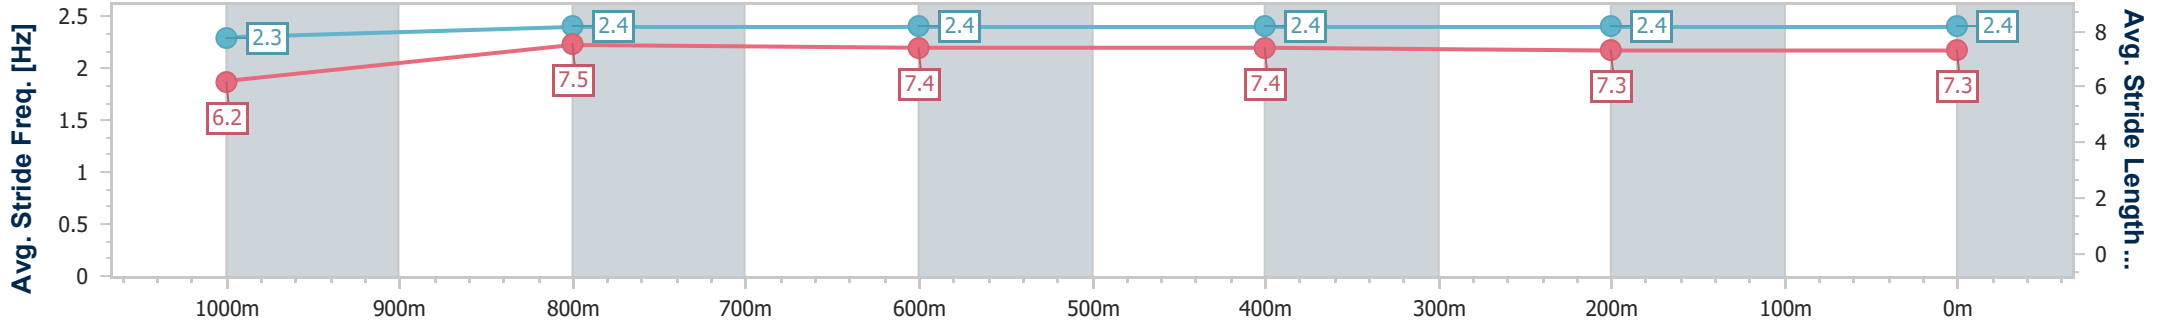

Horse/Jockey Name	Brocky
Final Rank	7
Fastest Section Time (Section)	0:10.98 (1000m)
Top Speed [km/h] (Section)	66.6 (Overall)
Race State	Finished

Ipswich QLD Professional
Race 9: EVENTS @ IEEC.COM.AU BENCHMARK 68 Handicap - 1200m

05 April 2023 - 17:13

Track Rating: Good 4, Weather: Fine, Rail Position: +10M Entire

Section	Overall	1000m	800m	600m	400m	200m
Section Times	1:11.03 [7] (0:14.06)	0:56.97 [8] (0:10.98)	0:45.99 [9] (0:11.39)	0:34.60 [9] (0:11.65)	0:22.95 [9] (0:11.52)	0:11.43 [8] (0:11.43)
Average Speed [km/h]	51.3	65.0	62.9	62.2	63.5	62.8
Top Speed [km/h]	66.6	66.6	64.6	64.5	64.3	63.8
Avg. Dist. to Rail [m]	3.0	2.5	1.4	1.1	5.6	10.0
Avg. Stride Freq. [Hz]	2.3	2.4	2.4	2.4	2.4	2.4
Avg. Stride Length [m]	6.2	7.5	7.4	7.4	7.3	7.3

- [ ] Ranking at each section and finish
- -.-.- No data available at this section
- NA No data available