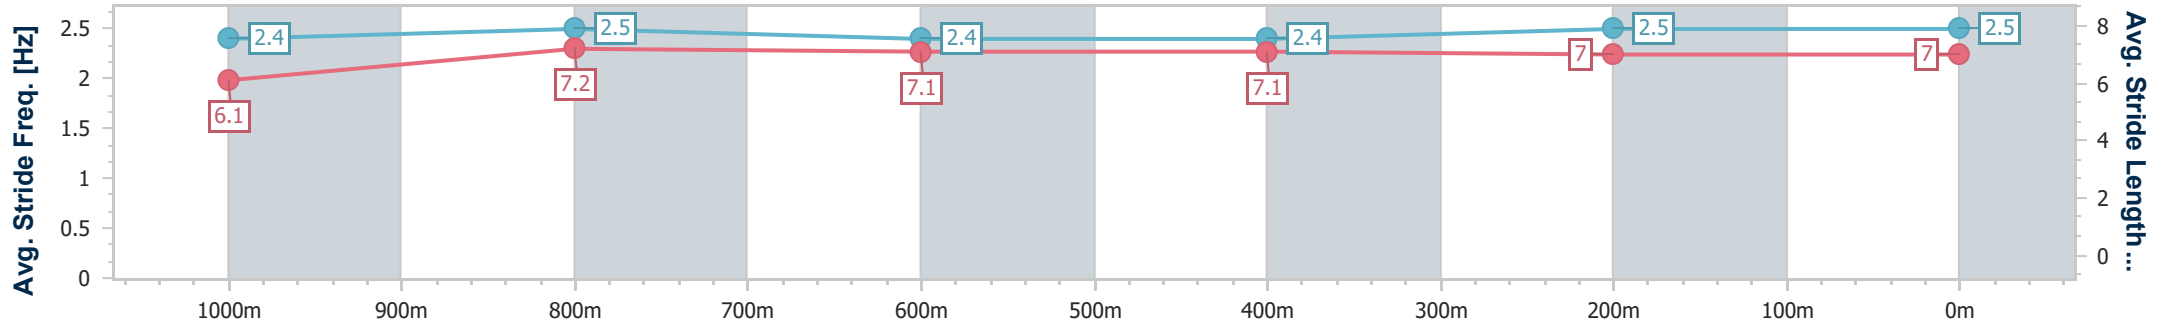

Horse/Jockey Name	Moreton Bay
Final Rank	5
Fastest Section Time (Section)	0:10.80 (1000m)
Top Speed [km/h] (Section)	68.4 (Overall)
Race State	Finished

Ipswich QLD Professional
Race 9: EVENTS @ IEEC.COM.AU BENCHMARK 68 Handicap - 1200m

05 April 2023 - 17:13

Track Rating: Good 4, Weather: Fine, Rail Position: +10M Entire

Section	Overall	1000m	800m	600m	400m	200m
Section Times	1:10.78 [5] (0:13.35)	0:57.43 [1] (0:10.80)	0:46.63 [2] (0:11.61)	0:35.02 [3] (0:11.71)	0:23.31 [3] (0:11.65)	0:11.66 [3] (0:11.66)
Average Speed [km/h]	54.1	65.9	61.8	62.1	62.7	61.8
Top Speed [km/h]	68.4	68.4	64.1	62.7	63.6	63.7
Avg. Dist. to Rail [m]	5.9	3.7	1.0	1.8	4.7	8.7
Avg. Stride Freq. [Hz]	2.4	2.5	2.4	2.4	2.5	2.5
Avg. Stride Length [m]	6.1	7.2	7.1	7.1	7.0	7.0

- [ ] Ranking at each section and finish
- -.-.- No data available at this section
- NA No data available