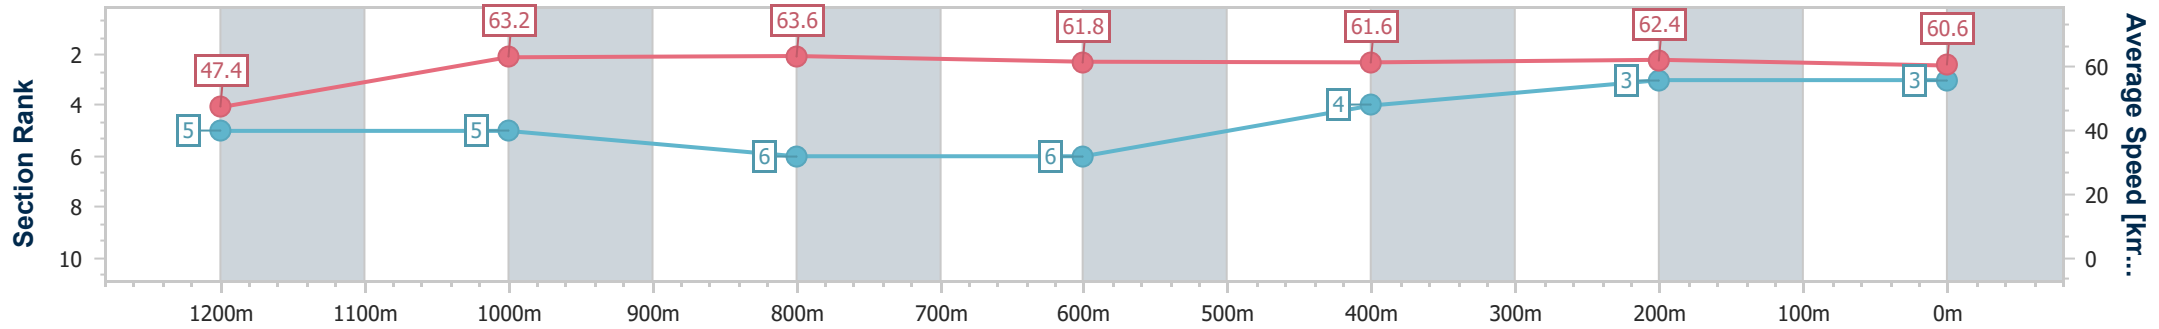

Horse/Jockey Name	Must
Final Rank	3
Fastest Section Time (Section)	0:11.19 (1000m)
Top Speed [km/h] (Section)	64.9 (1200m)
Race State	Finished

Ipswich QLD Professional
Race 7: LABOUR DAY RACES MONDAY 1 MAY Class 1
Handicap - 1350m
05 April 2023 - 16:03

Track Rating: Good 4, Weather: Fine, Rail Position: +10M Entire

Section	Overall	1200m	1000m	800m	600m	400m	200m
Section Times	1:20.71 [3] (0:11.41)	1:09.30 [5] (0:11.27)	0:58.03 [5] (0:11.19)	0:46.84 [6] (0:11.53)	0:35.31 [6] (0:11.74)	0:23.57 [4] (0:11.69)	0:11.88 [3] (0:11.88)
Average Speed [km/h]	47.4	63.2	63.6	61.8	61.6	62.4	60.6
Top Speed [km/h]	60.9	64.9	64.6	62.4	62.6	63.2	61.9
Avg. Dist. to Rail [m]	2.7	5.4	4.4	3.2	1.0	4.3	6.6
Avg. Stride Freq. [Hz]	1.9	2.2	2.3	2.2	2.3	2.3	2.3
Avg. Stride Length [m]	4.1	7.7	7.7	7.6	7.5	7.4	7.3

- [ ] Ranking at each section and finish
- -.-.- No data available at this section
- NA No data available