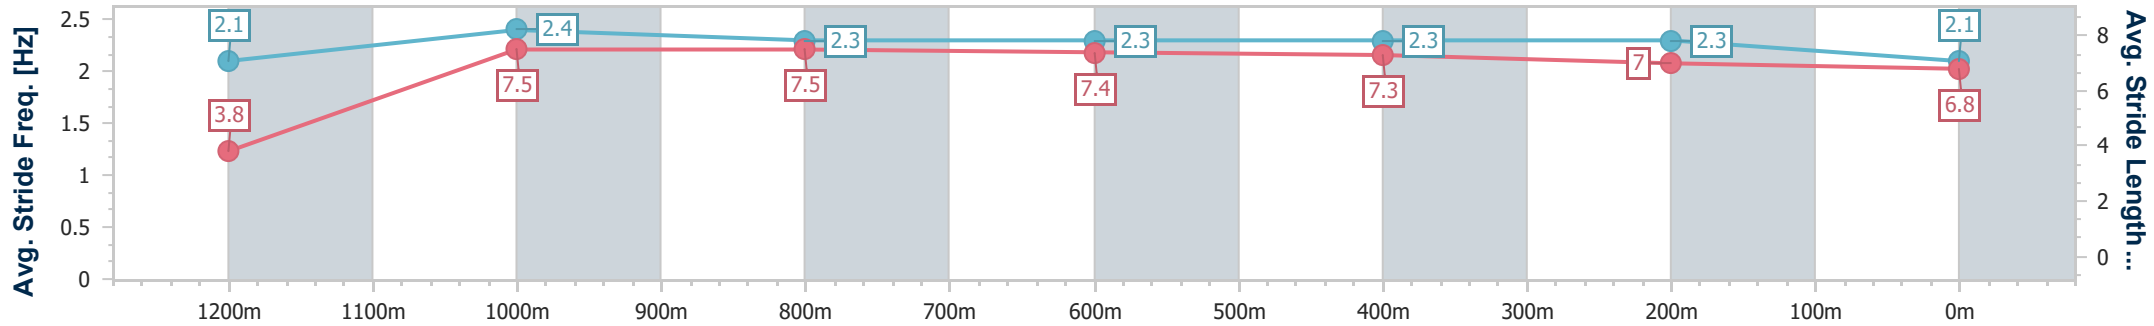

- [] Ranking at each section and finish
- .-.- No data available at this section
- NA No data available

Horse/Jockey Name	Greyt Intentions
Final Rank	8
Fastest Section Time (Section)	0:11.03 (1200m)
Top Speed [km/h] (Section)	65.6 (1000m)
Race State	Finished

- [] Ranking at each section and finish
- .-.- No data available at this section
- NA No data available