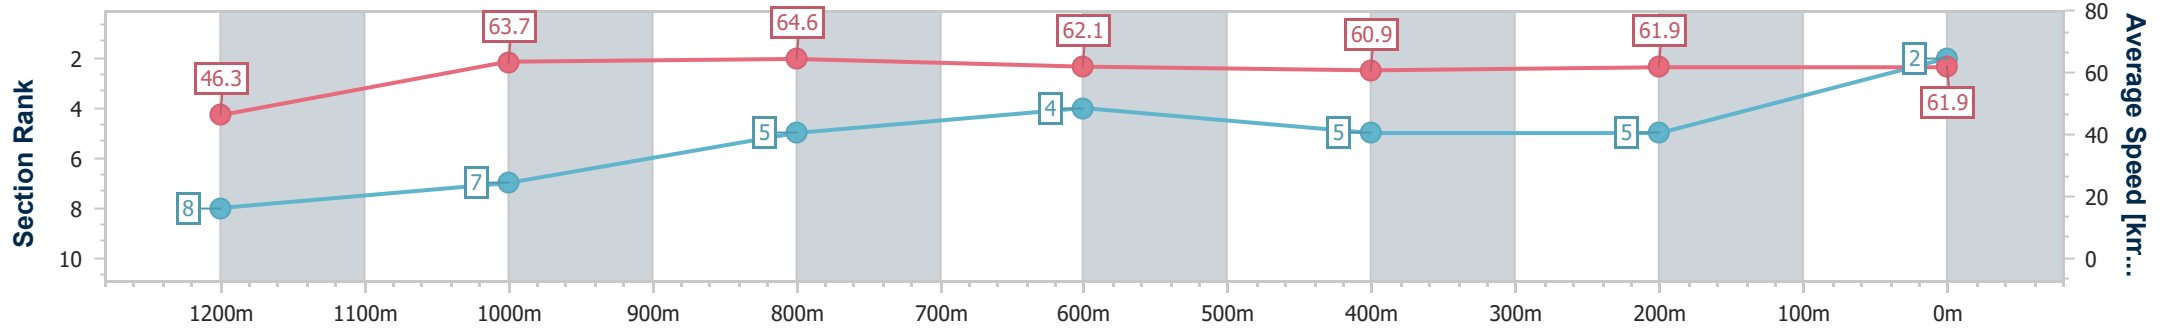

Horse/Jockey Name	Kronenbourg
Final Rank	2
Fastest Section Time (Section)	0:10.94 (1000m)
Top Speed [km/h] (Section)	65.7 (1000m)
Race State	Finished

Ipswich QLD Professional
Race 7: LABOUR DAY RACES MONDAY 1 MAY Class 1
Handicap - 1350m
05 April 2023 - 16:03

Track Rating: Good 4, Weather: Fine, Rail Position: +10M Entire

Section	Overall	1200m	1000m	800m	600m	400m	200m
Section Times	1:20.57 [2] (0:11.65)	1:08.92 [8] (0:11.19)	0:57.73 [7] (0:10.94)	0:46.79 [5] (0:11.44)	0:35.35 [4] (0:11.90)	0:23.45 [5] (0:11.80)	0:11.65 [5] (0:11.65)
Average Speed [km/h]	46.3	63.7	64.6	62.1	60.9	61.9	61.9
Top Speed [km/h]	61.1	65.1	65.7	63.2	61.7	62.4	62.1
Avg. Dist. to Rail [m]	4.4	6.7	6.9	3.8	1.4	3.8	2.5
Avg. Stride Freq. [Hz]	1.9	2.2	2.2	2.2	2.2	2.2	2.2
Avg. Stride Length [m]	4.0	7.8	7.9	7.8	7.7	7.7	7.7

- [ ] Ranking at each section and finish
- -.-.- No data available at this section
- NA No data available