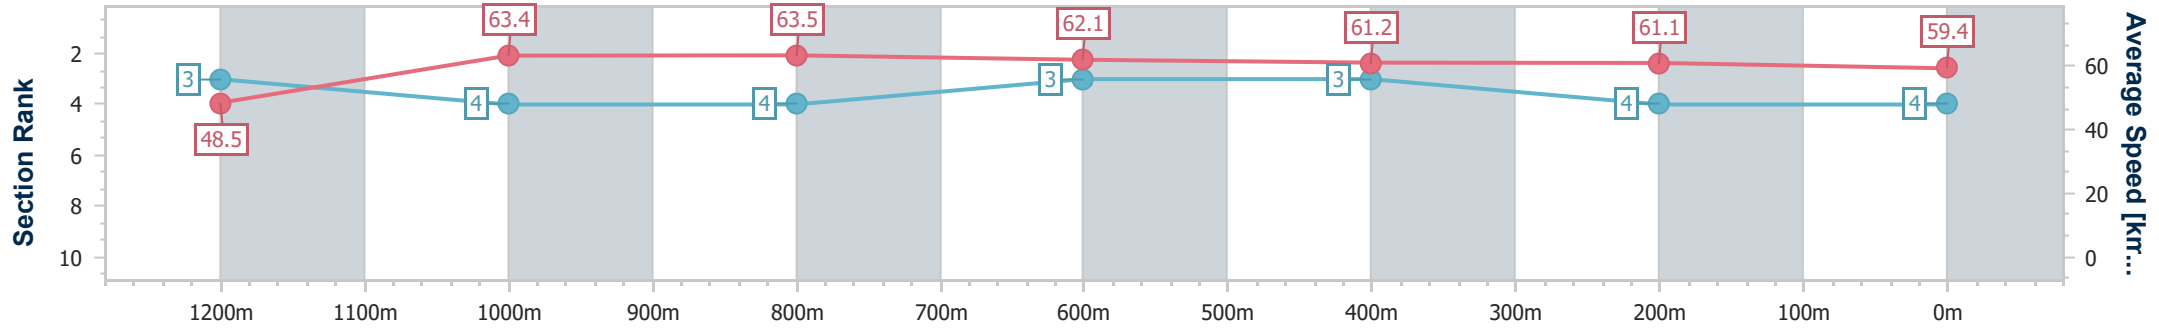

Horse/Jockey Name	Kinetic
Final Rank	4
Fastest Section Time (Section)	0:11.15 (Overall)
Top Speed [km/h] (Section)	65.1 (1200m)
Race State	Finished

Ipswich QLD Professional
Race 7: LABOUR DAY RACES MONDAY 1 MAY Class 1
Handicap - 1350m
05 April 2023 - 16:03

Track Rating: Good 4, Weather: Fine, Rail Position: +10M Entire

Section	Overall	1200m	1000m	800m	600m	400m	200m
Section Times	1:20.93 [4] (0:11.15)	1:09.78 [3] (0:11.31)	0:58.47 [4] (0:11.25)	0:47.22 [4] (0:11.49)	0:35.73 [3] (0:11.75)	0:23.98 [3] (0:11.88)	0:12.10 [4] (0:12.10)
Average Speed [km/h]	48.5	63.4	63.5	62.1	61.2	61.1	59.4
Top Speed [km/h]	61.9	65.1	64.9	62.8	62.3	61.7	61.0
Avg. Dist. to Rail [m]	1.0	1.9	2.5	2.3	0.7	2.4	4.2
Avg. Stride Freq. [Hz]	2.0	2.4	2.4	2.3	2.3	2.4	2.3
Avg. Stride Length [m]	4.1	7.4	7.4	7.4	7.3	7.1	7.0

- [ ] Ranking at each section and finish
- -.-.- No data available at this section
- NA No data available