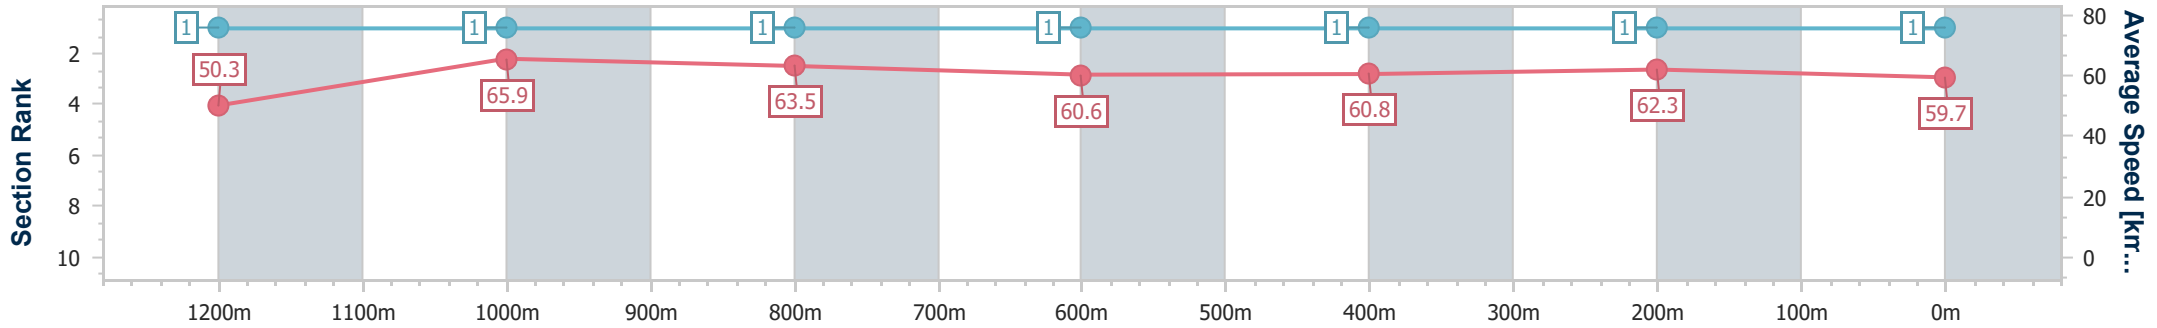

Track Rating: Good 4, Weather: Fine, Rail Position: +10M Entire

Section	Overall	1200m	1000m	800m	600m	400m	200m
Section Times	1:20.00 [1] (0:10.73)	1:09.27 [1] (0:10.84)	0:58.43 [1] (0:11.18)	0:47.25 [1] (0:11.78)	0:35.47 [1] (0:11.84)	0:23.63 [1] (0:11.60)	0:12.03 [1] (0:12.03)
Average Speed [km/h]	50.3	65.9	63.5	60.6	60.8	62.3	59.7
Top Speed [km/h]	68.3	68.3	67.1	61.4	62.5	63.3	62.4
Avg. Dist. to Rail [m]	2.6	4.9	5.0	2.5	0.3	0.9	2.0
Avg. Stride Freq. [Hz]	2.1	2.3	2.3	2.2	2.3	2.3	2.2
Avg. Stride Length [m]	3.9	7.7	7.7	7.5	7.5	7.5	7.3