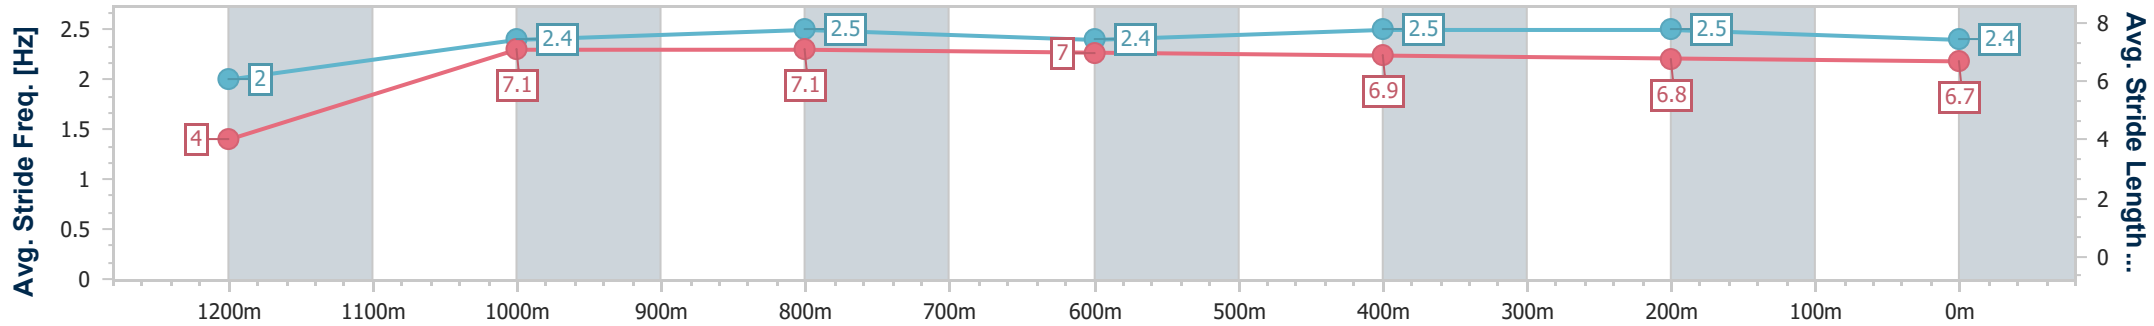

- [] Ranking at each section and finish
- .-.- No data available at this section
- NA No data available

Horse/Jockey Name	Mexican Star
Final Rank	7
Fastest Section Time (Section)	0:11.21 (1000m)
Top Speed [km/h] (Section)	66.1 (1000m)
Race State	Finished

- [] Ranking at each section and finish
- .-.- No data available at this section
- NA No data available

Horse/Jockey Name	Greyt Intentions
Final Rank	8
Fastest Section Time (Section)	0:11.03 (1200m)
Top Speed [km/h] (Section)	65.6 (1000m)
Race State	Finished