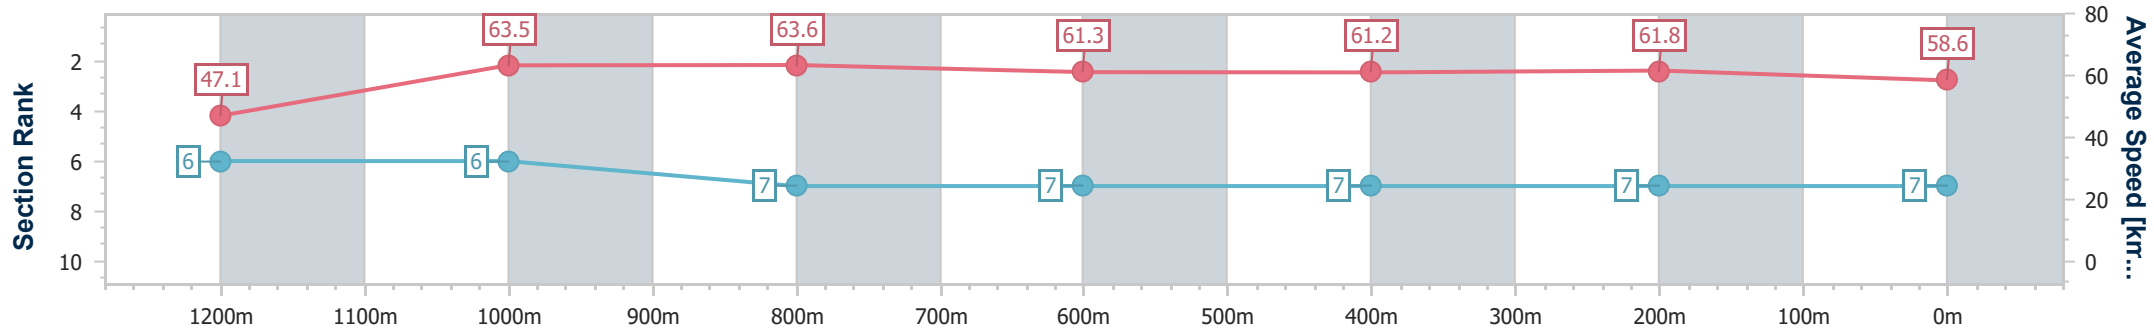

- [] Ranking at each section and finish
- .-.- No data available at this section
- NA No data available

Horse/Jockey Name	Mexican Star
Final Rank	7
Fastest Section Time (Section)	0:11.21 (1000m)
Top Speed [km/h] (Section)	66.1 (1000m)
Race State	Finished

- [] Ranking at each section and finish
- .-.- No data available at this section
- NA No data available

Horse/Jockey Name	Greyt Intentions
Final Rank	8
Fastest Section Time (Section)	0:11.03 (1200m)
Top Speed [km/h] (Section)	65.6 (1000m)
Race State	Finished