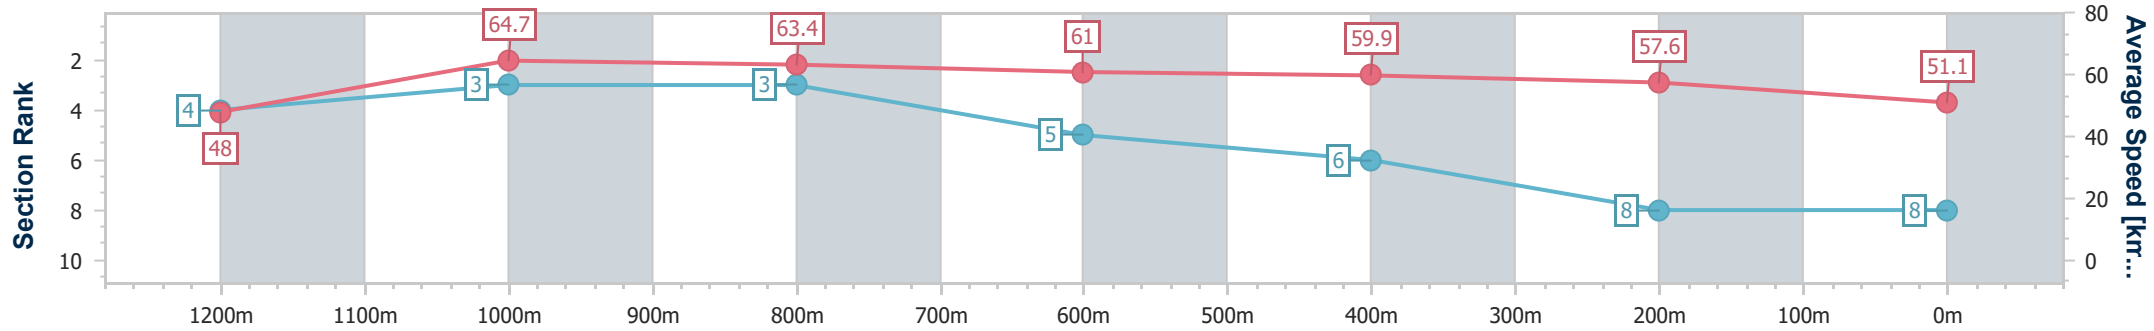

Horse/Jockey Name	Greyt Intentions
Final Rank	8
Fastest Section Time (Section)	0:11.03 (1200m)
Top Speed [km/h] (Section)	65.6 (1000m)
Race State	Finished

Ipswich QLD Professional
Race 7: LABOUR DAY RACES MONDAY 1 MAY Class 1
Handicap - 1350m
05 April 2023 - 16:03

Track Rating: Good 4, Weather: Fine, Rail Position: +10M Entire

Section	Overall	1200m	1000m	800m	600m	400m	200m
Section Times	1:23.77 [8] (0:11.25)	1:12.52 [4] (0:11.03)	1:01.49 [3] (0:11.27)	0:50.22 [3] (0:11.68)	0:38.54 [5] (0:11.97)	0:26.57 [6] (0:12.49)	0:14.08 [8] (0:14.08)
Average Speed [km/h]	48.0	64.7	63.4	61.0	59.9	57.6	51.1
Top Speed [km/h]	62.6	65.4	65.6	61.9	61.0	59.0	55.8
Avg. Dist. to Rail [m]	2.0	3.9	3.9	2.3	1.2	0.3	1.0
Avg. Stride Freq. [Hz]	2.1	2.4	2.3	2.3	2.3	2.3	2.1
Avg. Stride Length [m]	3.8	7.5	7.5	7.4	7.3	7.0	6.8

- [ ] Ranking at each section and finish
- -.-.- No data available at this section
- NA No data available