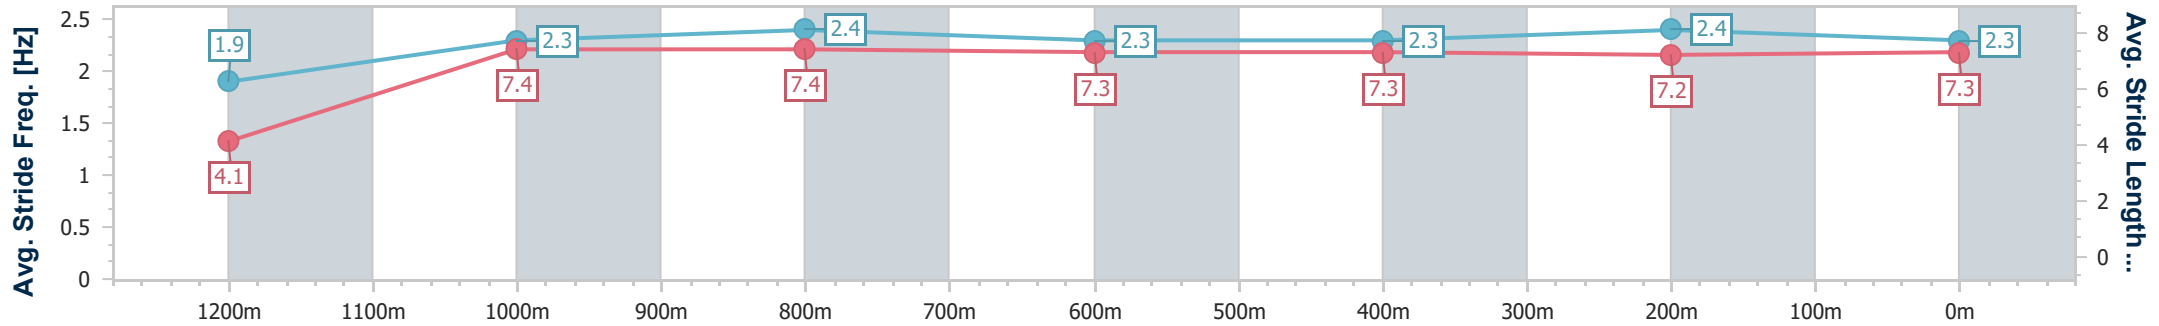

Horse/Jockey Name	Nasha
Final Rank	5
Fastest Section Time (Section)	0:11.04 (1000m)
Top Speed [km/h] (Section)	66.0 (1000m)
Race State	Finished

Ipswich QLD Professional
Race 7: LABOUR DAY RACES MONDAY 1 MAY Class 1
Handicap - 1350m
05 April 2023 - 16:03

Track Rating: Good 4, Weather: Fine, Rail Position: +10M Entire

Section	Overall	1200m	1000m	800m	600m	400m	200m
Section Times	1:20.99 [5] (0:11.60)	1:09.39 [7] (0:11.26)	0:58.13 [8] (0:11.04)	0:47.09 [8] (0:11.70)	0:35.39 [8] (0:11.79)	0:23.60 [8] (0:11.76)	0:11.84 [6] (0:11.84)
Average Speed [km/h]	46.7	63.1	64.2	61.0	60.9	61.5	60.9
Top Speed [km/h]	59.9	64.0	66.0	61.9	61.4	62.9	62.9
Avg. Dist. to Rail [m]	3.1	7.4	6.0	2.2	0.3	1.0	4.1
Avg. Stride Freq. [Hz]	1.9	2.3	2.4	2.3	2.3	2.4	2.3
Avg. Stride Length [m]	4.1	7.4	7.4	7.3	7.3	7.2	7.3

- [ ] Ranking at each section and finish
- -.-.- No data available at this section
- NA No data available