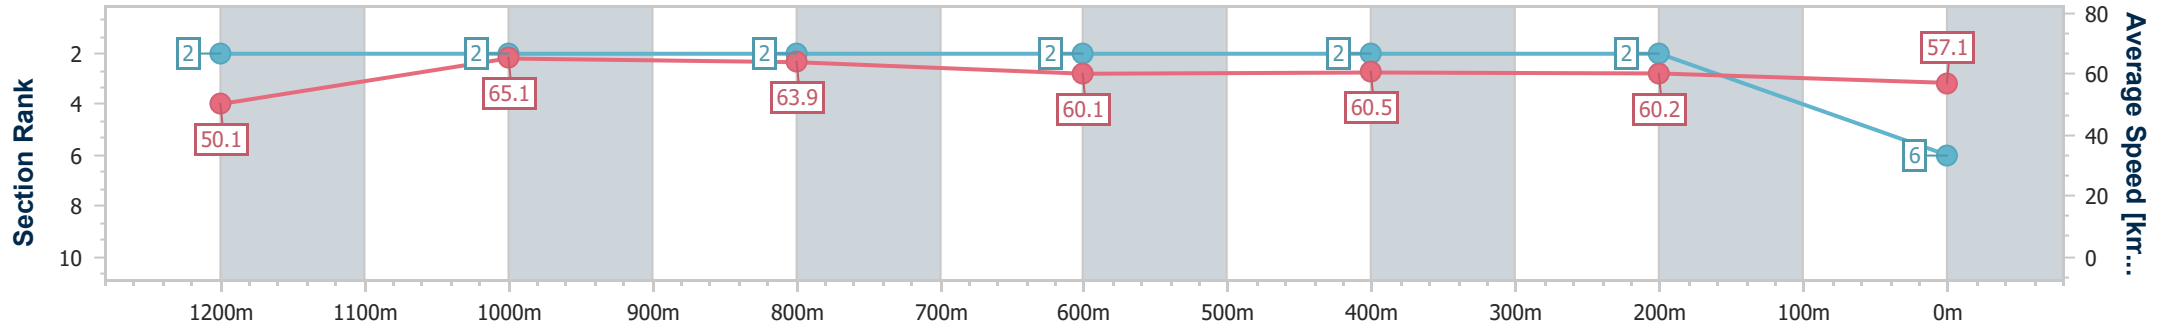

Horse/Jockey Name	No Love Lost
Final Rank	6
Fastest Section Time (Section)	0:10.77 (Overall)
Top Speed [km/h] (Section)	67.4 (1000m)
Race State	Finished

Ipswich QLD Professional
Race 7: LABOUR DAY RACES MONDAY 1 MAY Class 1
Handicap - 1350m
05 April 2023 - 16:03

Track Rating: Good 4, Weather: Fine, Rail Position: +10M Entire

Section	Overall	1200m	1000m	800m	600m	400m	200m
Section Times	1:21.17 [6] (0:10.77)	1:10.40 [2] (0:10.97)	0:59.43 [2] (0:11.10)	0:48.33 [2] (0:11.94)	0:36.39 [2] (0:11.83)	0:24.56 [2] (0:11.95)	0:12.61 [2] (0:12.61)
Average Speed [km/h]	50.1	65.1	63.9	60.1	60.5	60.2	57.1
Top Speed [km/h]	65.8	66.7	67.4	60.7	62.4	62.0	58.9
Avg. Dist. to Rail [m]	3.4	4.7	5.1	1.5	0.9	0.5	1.2
Avg. Stride Freq. [Hz]	2.1	2.4	2.4	2.3	2.3	2.4	2.2
Avg. Stride Length [m]	3.9	7.3	7.5	7.2	7.2	7.0	7.0

- [ ] Ranking at each section and finish
- -.-.- No data available at this section
- NA No data available