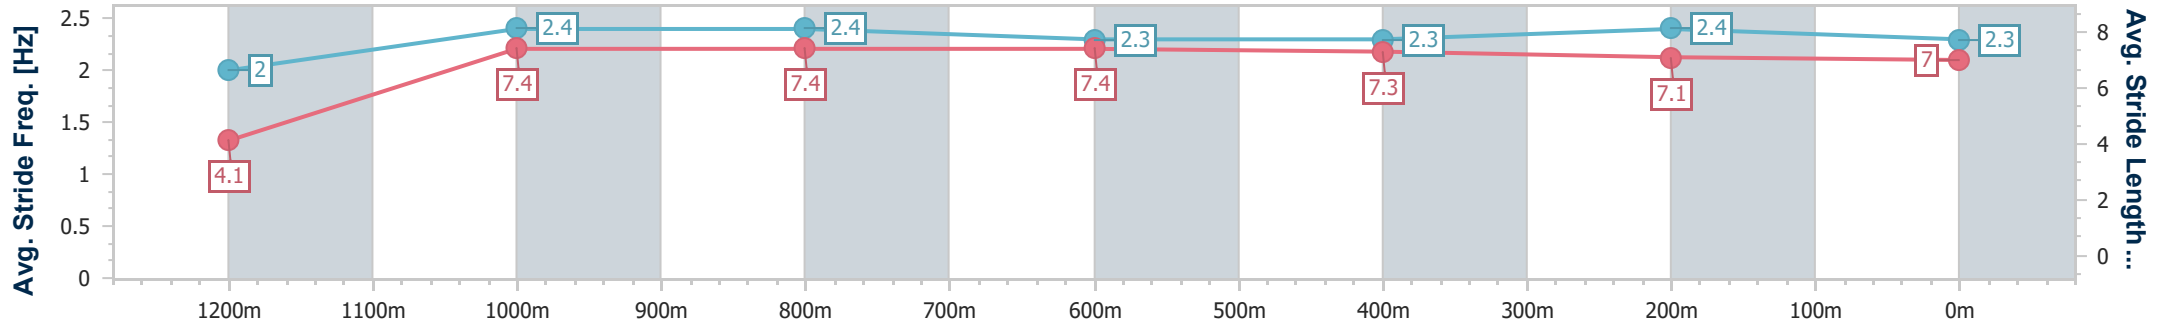

Horse/Jockey Name	Kinetic
Final Rank	4
Fastest Section Time (Section)	0:11.15 (Overall)
Top Speed [km/h] (Section)	65.1 (1200m)
Race State	Finished

Ipswich QLD Professional
Race 7: LABOUR DAY RACES MONDAY 1 MAY Class 1
Handicap - 1350m
05 April 2023 - 16:03

Track Rating: Good 4, Weather: Fine, Rail Position: +10M Entire

Section	Overall	1200m	1000m	800m	600m	400m	200m
Section Times	1:20.93 [4] (0:11.15)	1:09.78 [3] (0:11.31)	0:58.47 [4] (0:11.25)	0:47.22 [4] (0:11.49)	0:35.73 [3] (0:11.75)	0:23.98 [3] (0:11.88)	0:12.10 [4] (0:12.10)
Average Speed [km/h]	48.5	63.4	63.5	62.1	61.2	61.1	59.4
Top Speed [km/h]	61.9	65.1	64.9	62.8	62.3	61.7	61.0
Avg. Dist. to Rail [m]	1.0	1.9	2.5	2.3	0.7	2.4	4.2
Avg. Stride Freq. [Hz]	2.0	2.4	2.4	2.3	2.3	2.4	2.3
Avg. Stride Length [m]	4.1	7.4	7.4	7.4	7.3	7.1	7.0

- [ ] Ranking at each section and finish
- -.-.- No data available at this section
- NA No data available