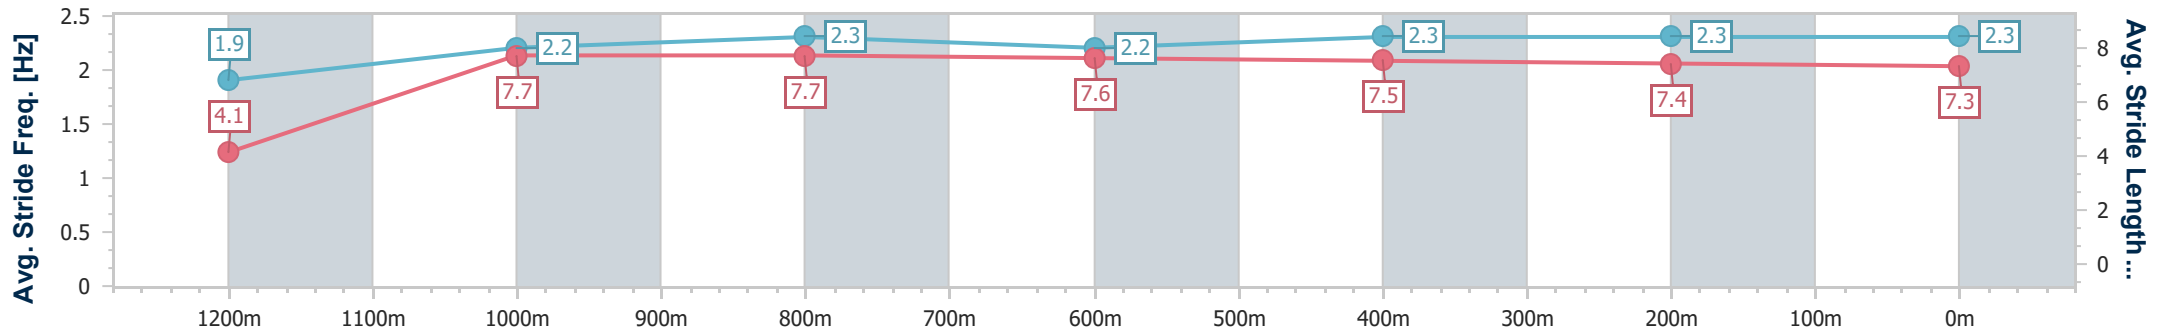

Horse/Jockey Name	Must
Final Rank	3
Fastest Section Time (Section)	0:11.19 (1000m)
Top Speed [km/h] (Section)	64.9 (1200m)
Race State	Finished

Ipswich QLD Professional
Race 7: LABOUR DAY RACES MONDAY 1 MAY Class 1
Handicap - 1350m
05 April 2023 - 16:03

Track Rating: Good 4, Weather: Fine, Rail Position: +10M Entire

Section	Overall	1200m	1000m	800m	600m	400m	200m
Section Times	1:20.71 [3] (0:11.41)	1:09.30 [5] (0:11.27)	0:58.03 [5] (0:11.19)	0:46.84 [6] (0:11.53)	0:35.31 [6] (0:11.74)	0:23.57 [4] (0:11.69)	0:11.88 [3] (0:11.88)
Average Speed [km/h]	47.4	63.2	63.6	61.8	61.6	62.4	60.6
Top Speed [km/h]	60.9	64.9	64.6	62.4	62.6	63.2	61.9
Avg. Dist. to Rail [m]	2.7	5.4	4.4	3.2	1.0	4.3	6.6
Avg. Stride Freq. [Hz]	1.9	2.2	2.3	2.2	2.3	2.3	2.3
Avg. Stride Length [m]	4.1	7.7	7.7	7.6	7.5	7.4	7.3

- [ ] Ranking at each section and finish
- -.-.- No data available at this section
- NA No data available