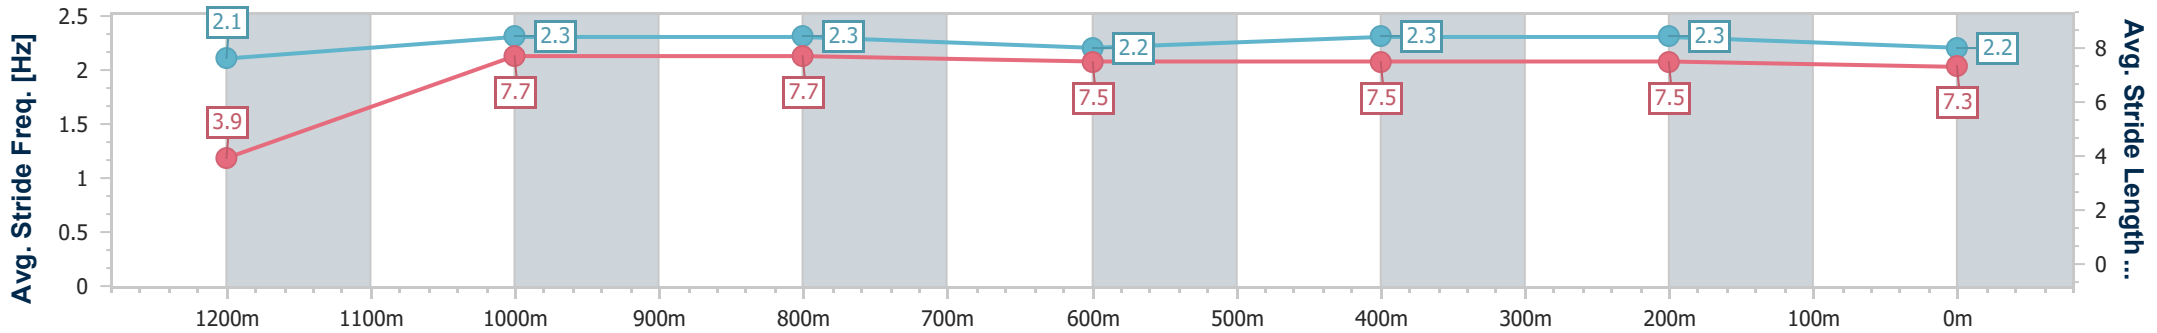

Track Rating: Good 4, Weather: Fine, Rail Position: +10M Entire

Section	Overall	1200m	1000m	800m	600m	400m	200m
Section Times	1:20.00 [1] (0:10.73)	1:09.27 [1] (0:10.84)	0:58.43 [1] (0:11.18)	0:47.25 [1] (0:11.78)	0:35.47 [1] (0:11.84)	0:23.63 [1] (0:11.60)	0:12.03 [1] (0:12.03)
Average Speed [km/h]	50.3	65.9	63.5	60.6	60.8	62.3	59.7
Top Speed [km/h]	68.3	68.3	67.1	61.4	62.5	63.3	62.4
Avg. Dist. to Rail [m]	2.6	4.9	5.0	2.5	0.3	0.9	2.0
Avg. Stride Freq. [Hz]	2.1	2.3	2.3	2.2	2.3	2.3	2.2
Avg. Stride Length [m]	3.9	7.7	7.7	7.5	7.5	7.5	7.3