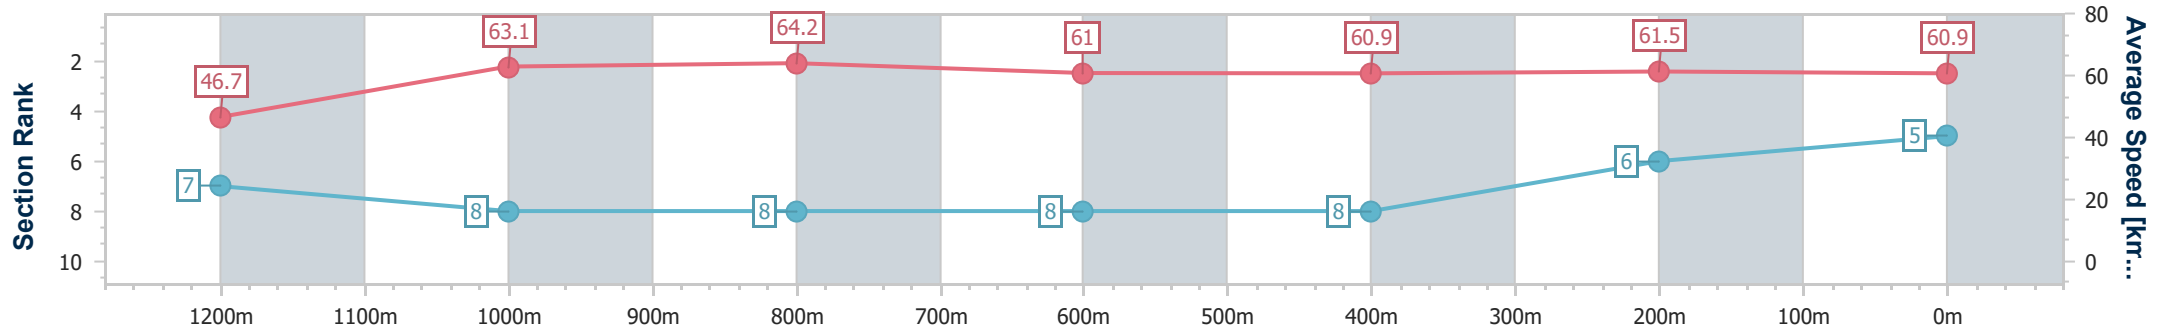

Horse/Jockey Name	Nasha
Final Rank	5
Fastest Section Time (Section)	0:11.04 (1000m)
Top Speed [km/h] (Section)	66.0 (1000m)
Race State	Finished

Ipswich QLD Professional
Race 7: LABOUR DAY RACES MONDAY 1 MAY Class 1
Handicap - 1350m
05 April 2023 - 16:03

Track Rating: Good 4, Weather: Fine, Rail Position: +10M Entire

Section	Overall	1200m	1000m	800m	600m	400m	200m
Section Times	1:20.99 [5] (0:11.60)	1:09.39 [7] (0:11.26)	0:58.13 [8] (0:11.04)	0:47.09 [8] (0:11.70)	0:35.39 [8] (0:11.79)	0:23.60 [8] (0:11.76)	0:11.84 [6] (0:11.84)
Average Speed [km/h]	46.7	63.1	64.2	61.0	60.9	61.5	60.9
Top Speed [km/h]	59.9	64.0	66.0	61.9	61.4	62.9	62.9
Avg. Dist. to Rail [m]	3.1	7.4	6.0	2.2	0.3	1.0	4.1
Avg. Stride Freq. [Hz]	1.9	2.3	2.4	2.3	2.3	2.4	2.3
Avg. Stride Length [m]	4.1	7.4	7.4	7.3	7.3	7.2	7.3

- [ ] Ranking at each section and finish
- -.-.- No data available at this section
- NA No data available