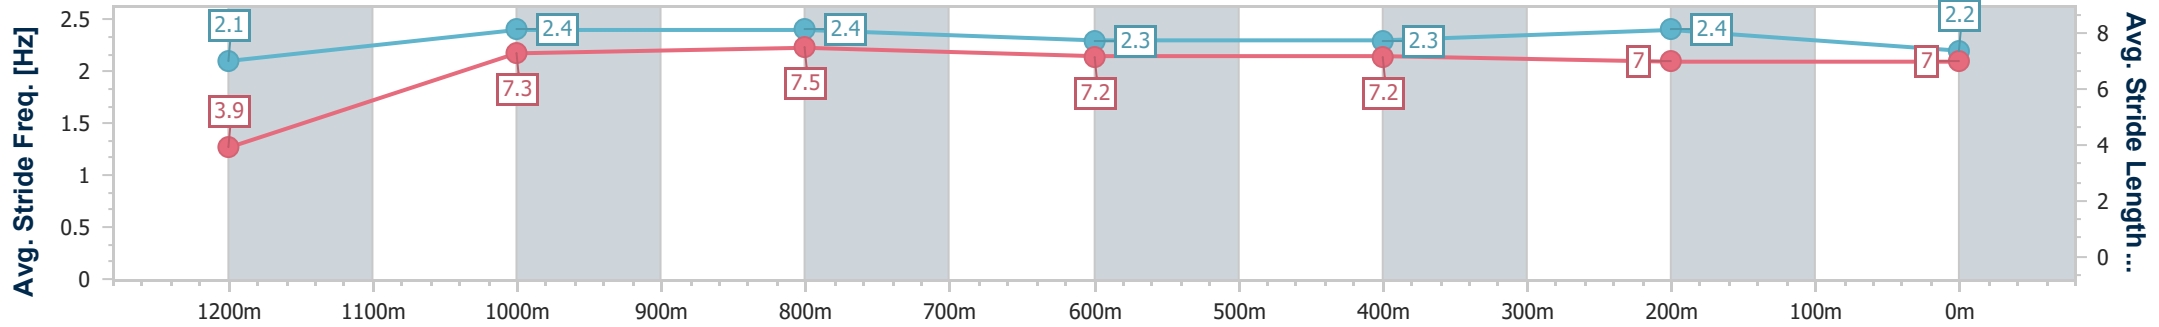

Horse/Jockey Name	No Love Lost
Final Rank	6
Fastest Section Time (Section)	0:10.77 (Overall)
Top Speed [km/h] (Section)	67.4 (1000m)
Race State	Finished

Ipswich QLD Professional
Race 7: LABOUR DAY RACES MONDAY 1 MAY Class 1
Handicap - 1350m
05 April 2023 - 16:03

Track Rating: Good 4, Weather: Fine, Rail Position: +10M Entire

Section	Overall	1200m	1000m	800m	600m	400m	200m
Section Times	1:21.17 [6] (0:10.77)	1:10.40 [2] (0:10.97)	0:59.43 [2] (0:11.10)	0:48.33 [2] (0:11.94)	0:36.39 [2] (0:11.83)	0:24.56 [2] (0:11.95)	0:12.61 [2] (0:12.61)
Average Speed [km/h]	50.1	65.1	63.9	60.1	60.5	60.2	57.1
Top Speed [km/h]	65.8	66.7	67.4	60.7	62.4	62.0	58.9
Avg. Dist. to Rail [m]	3.4	4.7	5.1	1.5	0.9	0.5	1.2
Avg. Stride Freq. [Hz]	2.1	2.4	2.4	2.3	2.3	2.4	2.2
Avg. Stride Length [m]	3.9	7.3	7.5	7.2	7.2	7.0	7.0

- [ ] Ranking at each section and finish
- -.-.- No data available at this section
- NA No data available