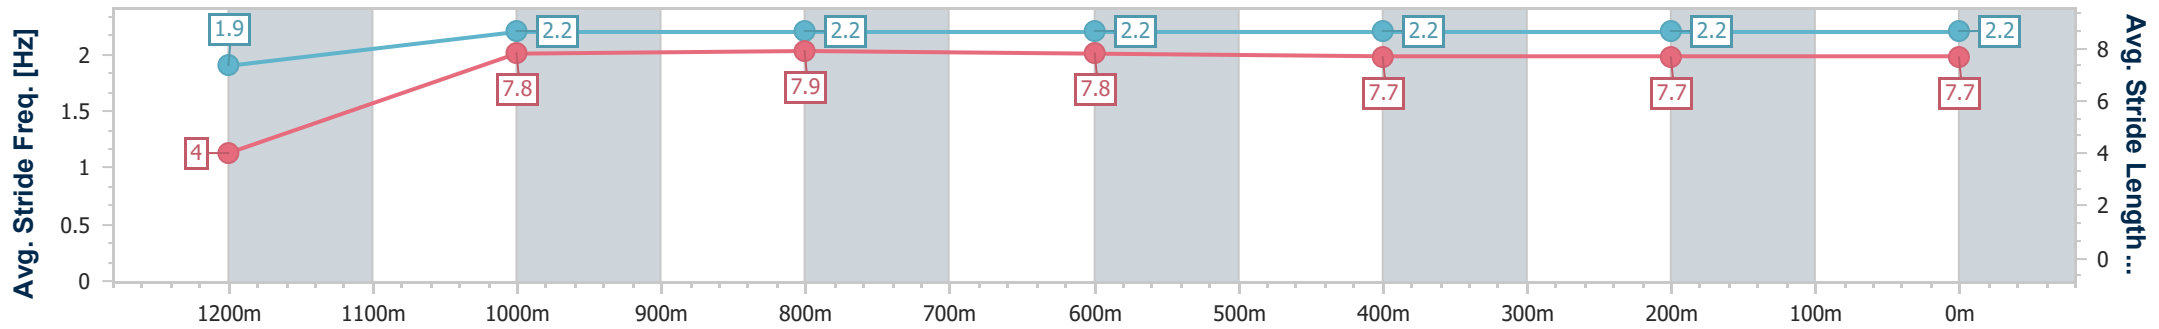

Horse/Jockey Name	Kronenbourg
Final Rank	2
Fastest Section Time (Section)	0:10.94 (1000m)
Top Speed [km/h] (Section)	65.7 (1000m)
Race State	Finished

Ipswich QLD Professional
Race 7: LABOUR DAY RACES MONDAY 1 MAY Class 1
Handicap - 1350m
05 April 2023 - 16:03

Track Rating: Good 4, Weather: Fine, Rail Position: +10M Entire

Section	Overall	1200m	1000m	800m	600m	400m	200m
Section Times	1:20.57 [2] (0:11.65)	1:08.92 [8] (0:11.19)	0:57.73 [7] (0:10.94)	0:46.79 [5] (0:11.44)	0:35.35 [4] (0:11.90)	0:23.45 [5] (0:11.80)	0:11.65 [5] (0:11.65)
Average Speed [km/h]	46.3	63.7	64.6	62.1	60.9	61.9	61.9
Top Speed [km/h]	61.1	65.1	65.7	63.2	61.7	62.4	62.1
Avg. Dist. to Rail [m]	4.4	6.7	6.9	3.8	1.4	3.8	2.5
Avg. Stride Freq. [Hz]	1.9	2.2	2.2	2.2	2.2	2.2	2.2
Avg. Stride Length [m]	4.0	7.8	7.9	7.8	7.7	7.7	7.7

- [ ] Ranking at each section and finish
- -.-.- No data available at this section
- NA No data available