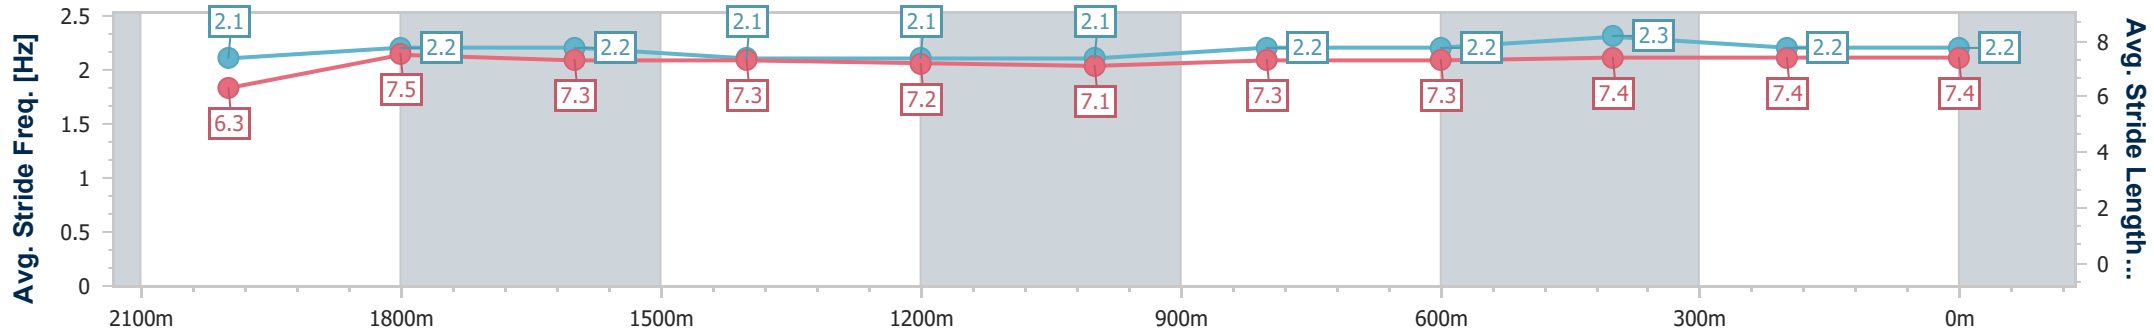

- [] Ranking at each section and finish
- .-.- No data available at this section
- NA No data available

Horse/Jockey Name	Orleans Rock
Final Rank	4
Fastest Section Time (Section)	0:11.54 (600m)
Top Speed [km/h] (Section)	62.9 (600m)
Race State	Finished

Ipswich QLD Professional

Race 4: SCHWEPPE'S BENCHMARK 65 Handicap - 2210m

05 April 2023 - 14:18

Track Rating: Good 4, Weather: Fine, Rail Position: +10M Entire

Section	Overall	2000m	1800m	1600m	1400m	1200m	1000m	800m	600m	400m	200m
Section Times	2:18.45 [4] (0:15.63)	2:02.82 [4] (0:11.82)	1:51.00 [4] (0:12.44)	1:38.56 [3] (0:12.76)	1:25.80 [3] (0:12.90)	1:12.90 [3] (0:12.89)	1:00.01 [4] (0:12.36)	0:47.65 [4] (0:12.03)	0:35.62 [4] (0:11.54)	0:24.08 [3] (0:12.05)	0:12.03 [3] (0:12.03)
Average Speed [km/h]	48.4	60.9	58.3	56.3	55.5	55.3	57.5	58.9	61.9	59.7	59.8
Top Speed [km/h]	62.4	62.4	60.1	57.3	56.0	57.3	58.5	60.6	62.9	61.0	60.3
Avg. Dist. to Rail [m]	2.5	1.1	0.8	0.3	1.6	3.0	4.0	3.8	2.5	1.5	1.5
Avg. Stride Freq. [Hz]	2.1	2.2	2.2	2.1	2.1	2.1	2.2	2.2	2.3	2.2	2.2
Avg. Stride Length [m]	6.3	7.5	7.3	7.3	7.2	7.1	7.3	7.3	7.4	7.4	7.4

- [] Ranking at each section and finish
- .-.- No data available at this section
- NA No data available

Horse/Jockey Name	Zippy Power
Final Rank	5
Fastest Section Time (Section)	0:11.66 (600m)
Top Speed [km/h] (Section)	63.2 (600m)
Race State	Finished