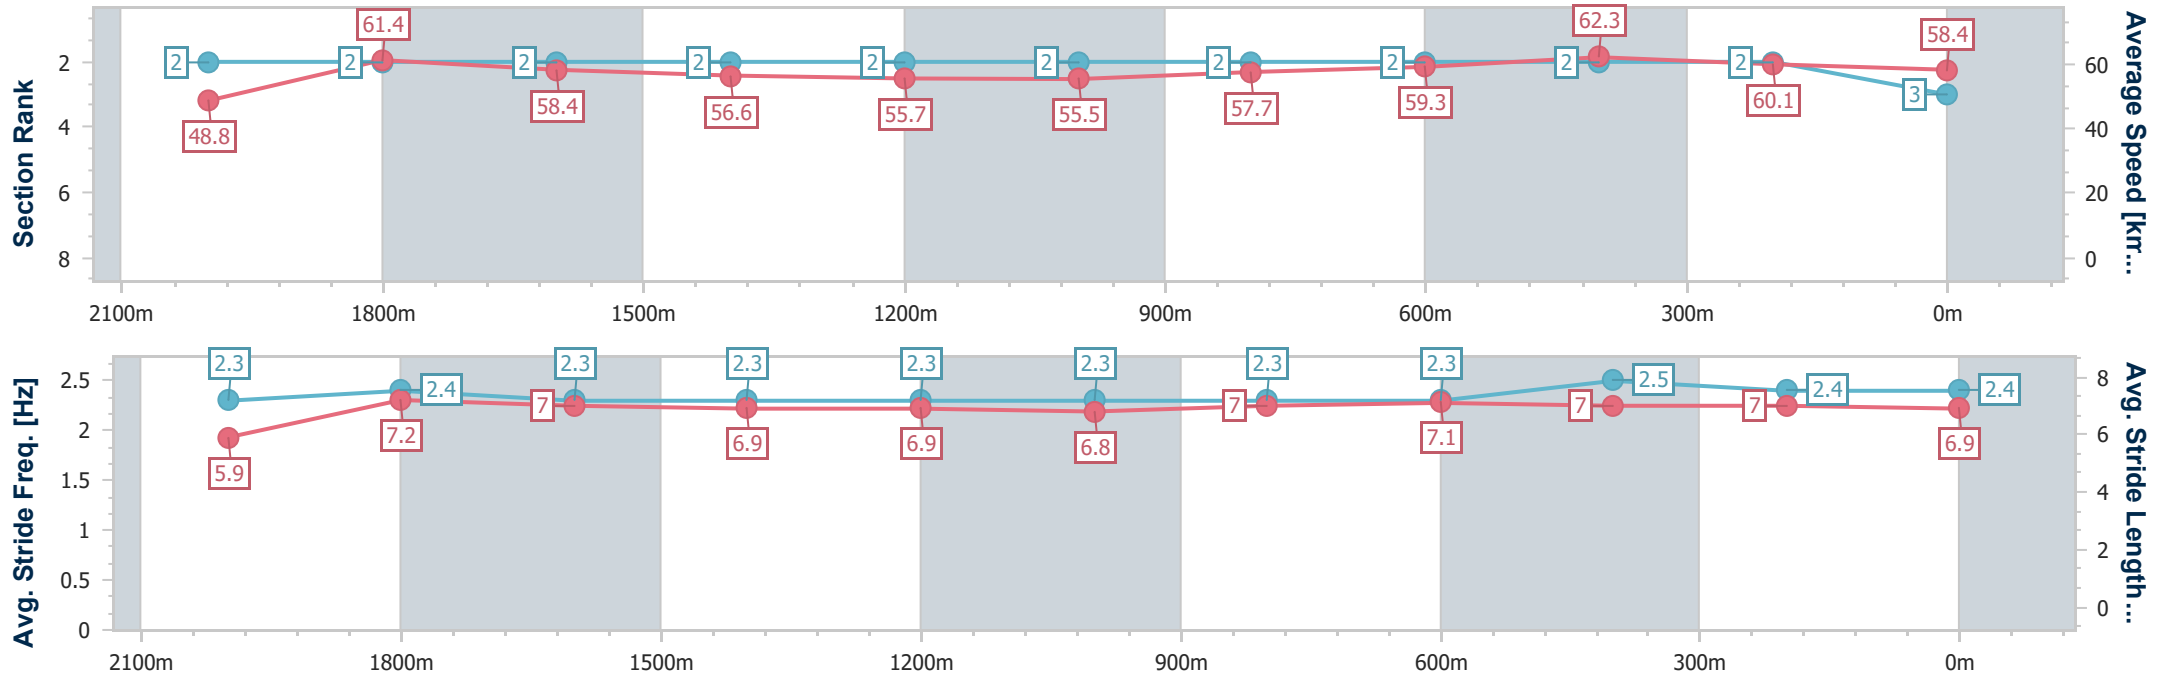

Ipswich QLD Professional

Race 4: SCHWEPPE'S BENCHMARK 65 Handicap - 2210m

05 April 2023 - 14:18

Track Rating: Good 4, Weather: Fine, Rail Position: +10M Entire

Section	Overall	2000m	1800m	1600m	1400m	1200m	1000m	800m	600m	400m	200m
Section Times	2:18.43 [3] (0:15.53)	2:02.90 [2] (0:11.71)	1:51.19 [2] (0:12.37)	1:38.82 [2] (0:12.72)	1:26.10 [2] (0:12.94)	1:13.16 [2] (0:12.97)	1:00.19 [2] (0:12.44)	0:47.75 [2] (0:12.02)	0:35.73 [2] (0:11.46)	0:24.27 [2] (0:11.94)	0:12.33 [2] (0:12.33)
Average Speed [km/h]	48.8	61.4	58.4	56.6	55.7	55.5	57.7	59.3	62.3	60.1	58.4
Top Speed [km/h]	63.8	63.7	60.5	57.2	56.6	56.6	58.4	61.6	62.9	61.9	60.1
Avg. Dist. to Rail [m]	1.2	0.3	0.8	0.7	0.4	0.2	1.4	2.4	2.0	1.4	2.2
Avg. Stride Freq. [Hz]	2.3	2.4	2.3	2.3	2.3	2.3	2.3	2.3	2.5	2.4	2.4
Avg. Stride Length [m]	5.9	7.2	7.0	6.9	6.9	6.8	7.0	7.1	7.0	7.0	6.9

- [] Ranking at each section and finish
- .-.- No data available at this section
- NA No data available

Horse/Jockey Name	Orleans Rock
Final Rank	4
Fastest Section Time (Section)	0:11.54 (600m)
Top Speed [km/h] (Section)	62.9 (600m)
Race State	Finished