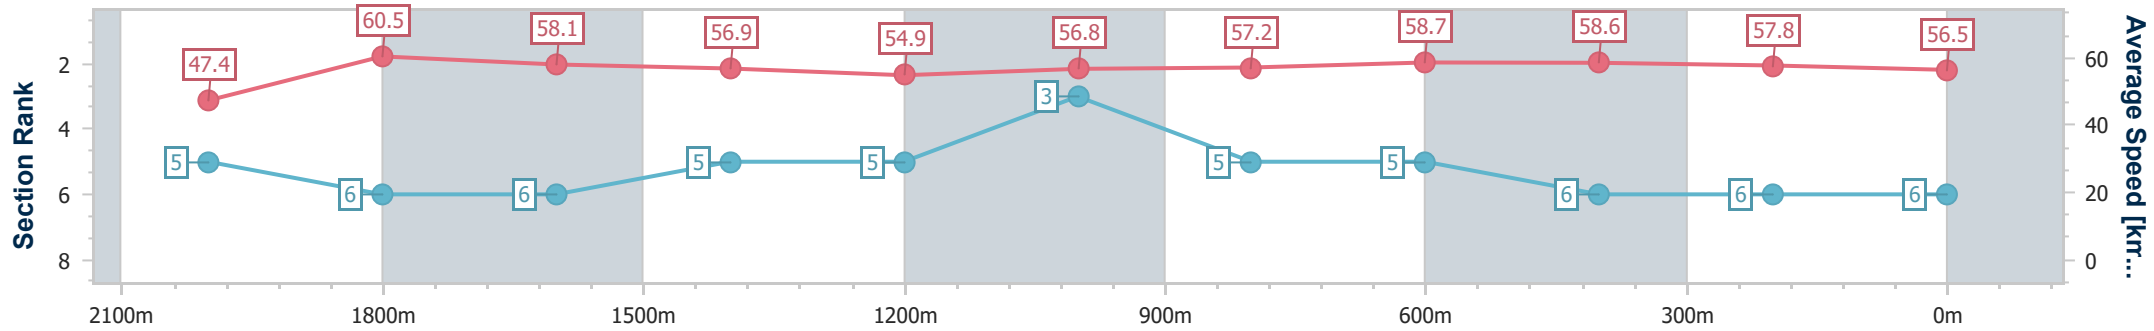

- [] Ranking at each section and finish
- .-.- No data available at this section
- NA No data available

Horse/Jockey Name	Firebox
Final Rank	6
Fastest Section Time (Section)	0:11.90 (2000m)
Top Speed [km/h] (Section)	61.8 (2000m)
Race State	Finished

Ipswich QLD Professional

Race 4: SCHWEPPES BENCHMARK 65 Handicap - 2210m

05 April 2023 - 14:18

Track Rating: Good 4, Weather: Fine, Rail Position: +10M Entire

Section	Overall	2000m	1800m	1600m	1400m	1200m	1000m	800m	600m	400m	200m
Section Times	2:20.49 [6] (0:15.97)	2:04.52 [5] (0:11.90)	1:52.62 [6] (0:12.35)	1:40.27 [6] (0:12.62)	1:27.65 [5] (0:12.99)	1:14.66 [5] (0:12.59)	1:02.07 [3] (0:12.56)	0:49.51 [5] (0:12.15)	0:37.36 [5] (0:12.20)	0:25.16 [6] (0:12.43)	0:12.73 [6] (0:12.73)
Average Speed [km/h]	47.4	60.5	58.1	56.9	54.9	56.8	57.2	58.7	58.6	57.8	56.5
Top Speed [km/h]	61.3	61.8	59.4	57.7	57.5	57.9	59.6	59.6	60.4	58.3	58.2
Avg. Dist. to Rail [m]	3.9	2.0	1.3	2.5	2.6	1.0	1.2	2.3	2.0	1.0	1.3
Avg. Stride Freq. [Hz]	2.2	2.3	2.3	2.2	2.2	2.3	2.3	2.3	2.3	2.3	2.2
Avg. Stride Length [m]	6.0	7.3	7.0	7.0	6.7	7.0	6.9	7.0	7.0	7.1	7.1

- [] Ranking at each section and finish
- .-.- No data available at this section
- NA No data available