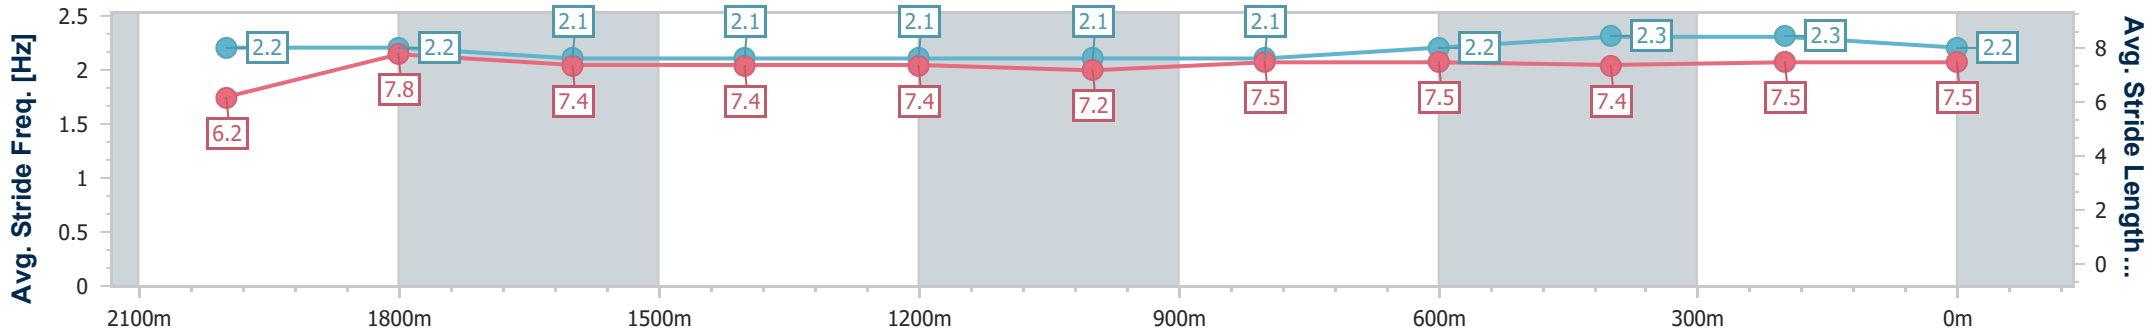

Scratched: Maevila Ruler (#1), I Ponder (#4)

Horse/Jockey Name	Galifianakis
Final Rank	1
Fastest Section Time (Section)	0:11.40 (600m)
Top Speed [km/h] (Section)	63.5 (Overall)
Race State	Finished

Ipswich QLD Professional

Race 4: SCHWEPPE'S BENCHMARK 65 Handicap - 2210m

05 April 2023 - 14:18

Track Rating: Good 4, Weather: Fine, Rail Position: +10M Entire

Section	Overall	2000m	1800m	1600m	1400m	1200m	1000m	800m	600m	400m	200m
Section Times	2:17.53 [1] (0:15.25)	2:02.28 [1] (0:11.72)	1:50.56 [1] (0:12.50)	1:38.06 [1] (0:12.69)	1:25.37 [1] (0:12.85)	1:12.52 [1] (0:13.02)	0:59.50 [1] (0:12.42)	0:47.08 [1] (0:12.07)	0:35.01 [1] (0:11.40)	0:23.61 [1] (0:11.64)	0:11.97 [1] (0:11.97)
Average Speed [km/h]	49.6	61.4	57.2	56.7	55.6	55.1	57.5	59.2	62.5	61.7	60.1
Top Speed [km/h]	63.5	62.3	59.4	57.4	56.4	55.9	58.0	61.4	63.2	63.1	61.2
Avg. Dist. to Rail [m]	4.0	0.7	0.9	1.3	1.5	1.5	2.1	2.5	2.0	0.7	0.8
Avg. Stride Freq. [Hz]	2.2	2.2	2.1	2.1	2.1	2.1	2.1	2.2	2.3	2.3	2.2
Avg. Stride Length [m]	6.2	7.8	7.4	7.4	7.4	7.2	7.5	7.5	7.4	7.5	7.5