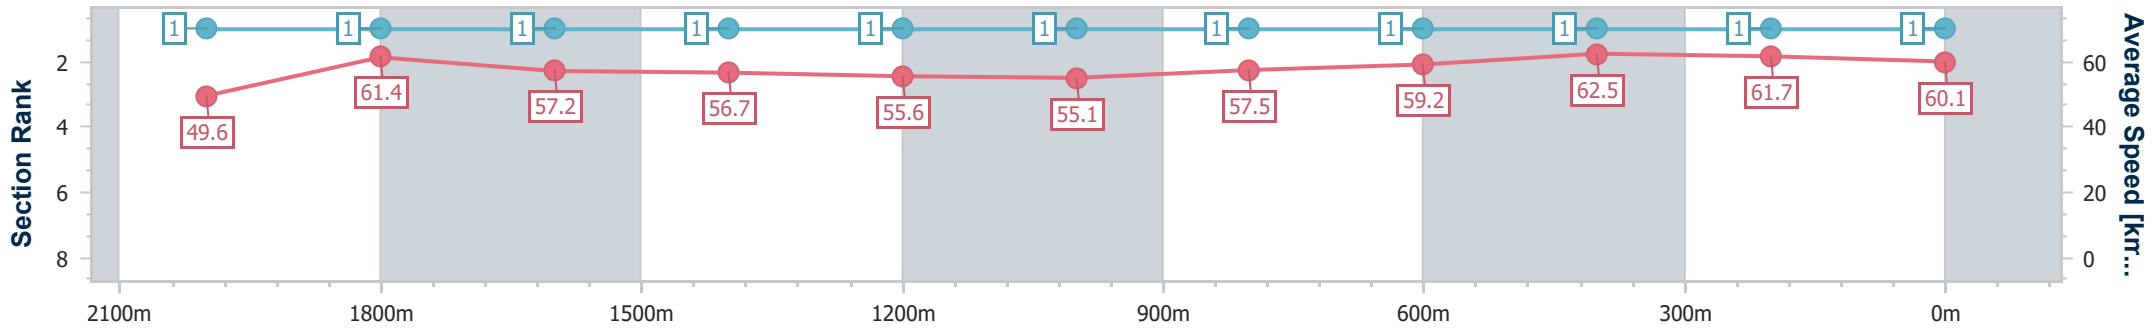

Race 4: SCHWEPPE'S BENCHMARK 65 Handicap - 2210m

05 April 2023 - 14:18

Track Rating: Good 4, Weather: Fine, Rail Position: +10M Entire

Section	Overall	2000m	1800m	1600m	1400m	1200m	1000m	800m	600m	400m	200m
Section Times	2:17.53 [1] (0:15.25)	2:02.28 [1] (0:11.72)	1:50.56 [1] (0:12.50)	1:38.06 [1] (0:12.69)	1:25.37 [1] (0:12.85)	1:12.52 [1] (0:13.02)	0:59.50 [1] (0:12.42)	0:47.08 [1] (0:12.07)	0:35.01 [1] (0:11.40)	0:23.61 [1] (0:11.64)	0:11.97 [1] (0:11.97)
Average Speed [km/h]	49.6	61.4	57.2	56.7	55.6	55.1	57.5	59.2	62.5	61.7	60.1
Top Speed [km/h]	63.5	62.3	59.4	57.4	56.4	55.9	58.0	61.4	63.2	63.1	61.2
Avg. Dist. to Rail [m]	4.0	0.7	0.9	1.3	1.5	1.5	2.1	2.5	2.0	0.7	0.8
Avg. Stride Freq. [Hz]	2.2	2.2	2.1	2.1	2.1	2.1	2.1	2.2	2.3	2.3	2.2
Avg. Stride Length [m]	6.2	7.8	7.4	7.4	7.4	7.2	7.5	7.5	7.4	7.5	7.5