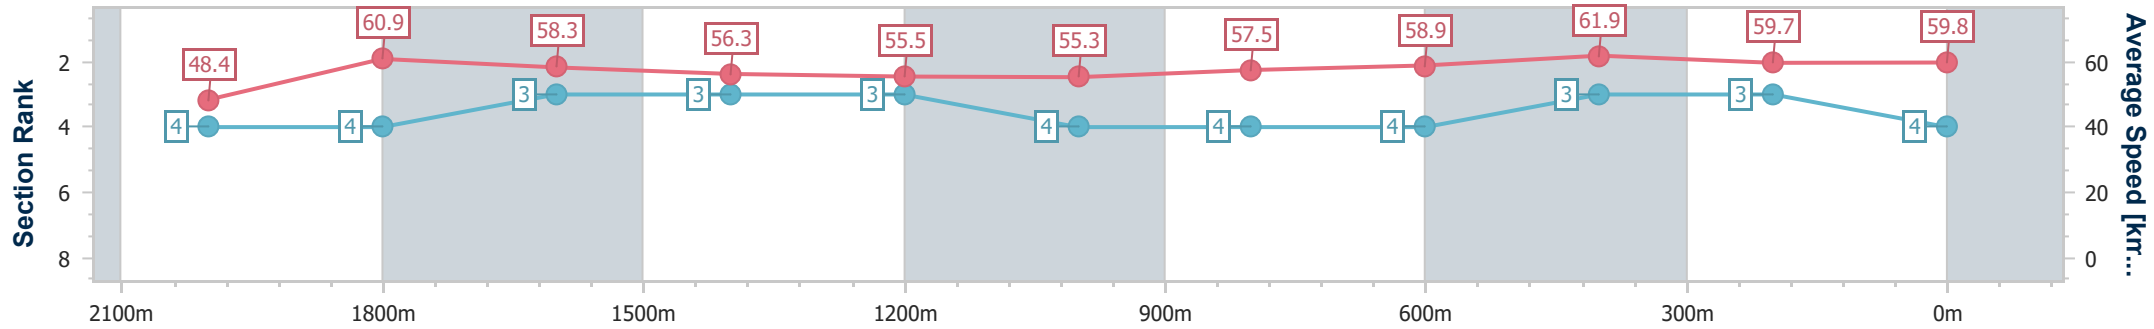

- [] Ranking at each section and finish
- .-.- No data available at this section
- NA No data available

Horse/Jockey Name	Orleans Rock
Final Rank	4
Fastest Section Time (Section)	0:11.54 (600m)
Top Speed [km/h] (Section)	62.9 (600m)
Race State	Finished

Ipswich QLD Professional

Race 4: SCHWEPPE'S BENCHMARK 65 Handicap - 2210m

05 April 2023 - 14:18

Track Rating: Good 4, Weather: Fine, Rail Position: +10M Entire

Section	Overall	2000m	1800m	1600m	1400m	1200m	1000m	800m	600m	400m	200m
Section Times	2:18.45 [4] (0:15.63)	2:02.82 [4] (0:11.82)	1:51.00 [4] (0:12.44)	1:38.56 [3] (0:12.76)	1:25.80 [3] (0:12.90)	1:12.90 [3] (0:12.89)	1:00.01 [4] (0:12.36)	0:47.65 [4] (0:12.03)	0:35.62 [4] (0:11.54)	0:24.08 [3] (0:12.05)	0:12.03 [3] (0:12.03)
Average Speed [km/h]	48.4	60.9	58.3	56.3	55.5	55.3	57.5	58.9	61.9	59.7	59.8
Top Speed [km/h]	62.4	62.4	60.1	57.3	56.0	57.3	58.5	60.6	62.9	61.0	60.3
Avg. Dist. to Rail [m]	2.5	1.1	0.8	0.3	1.6	3.0	4.0	3.8	2.5	1.5	1.5
Avg. Stride Freq. [Hz]	2.1	2.2	2.2	2.1	2.1	2.1	2.2	2.2	2.3	2.2	2.2
Avg. Stride Length [m]	6.3	7.5	7.3	7.3	7.2	7.1	7.3	7.3	7.4	7.4	7.4

- [] Ranking at each section and finish
- .-.- No data available at this section
- NA No data available

Horse/Jockey Name	Zippy Power
Final Rank	5
Fastest Section Time (Section)	0:11.66 (600m)
Top Speed [km/h] (Section)	63.2 (600m)
Race State	Finished