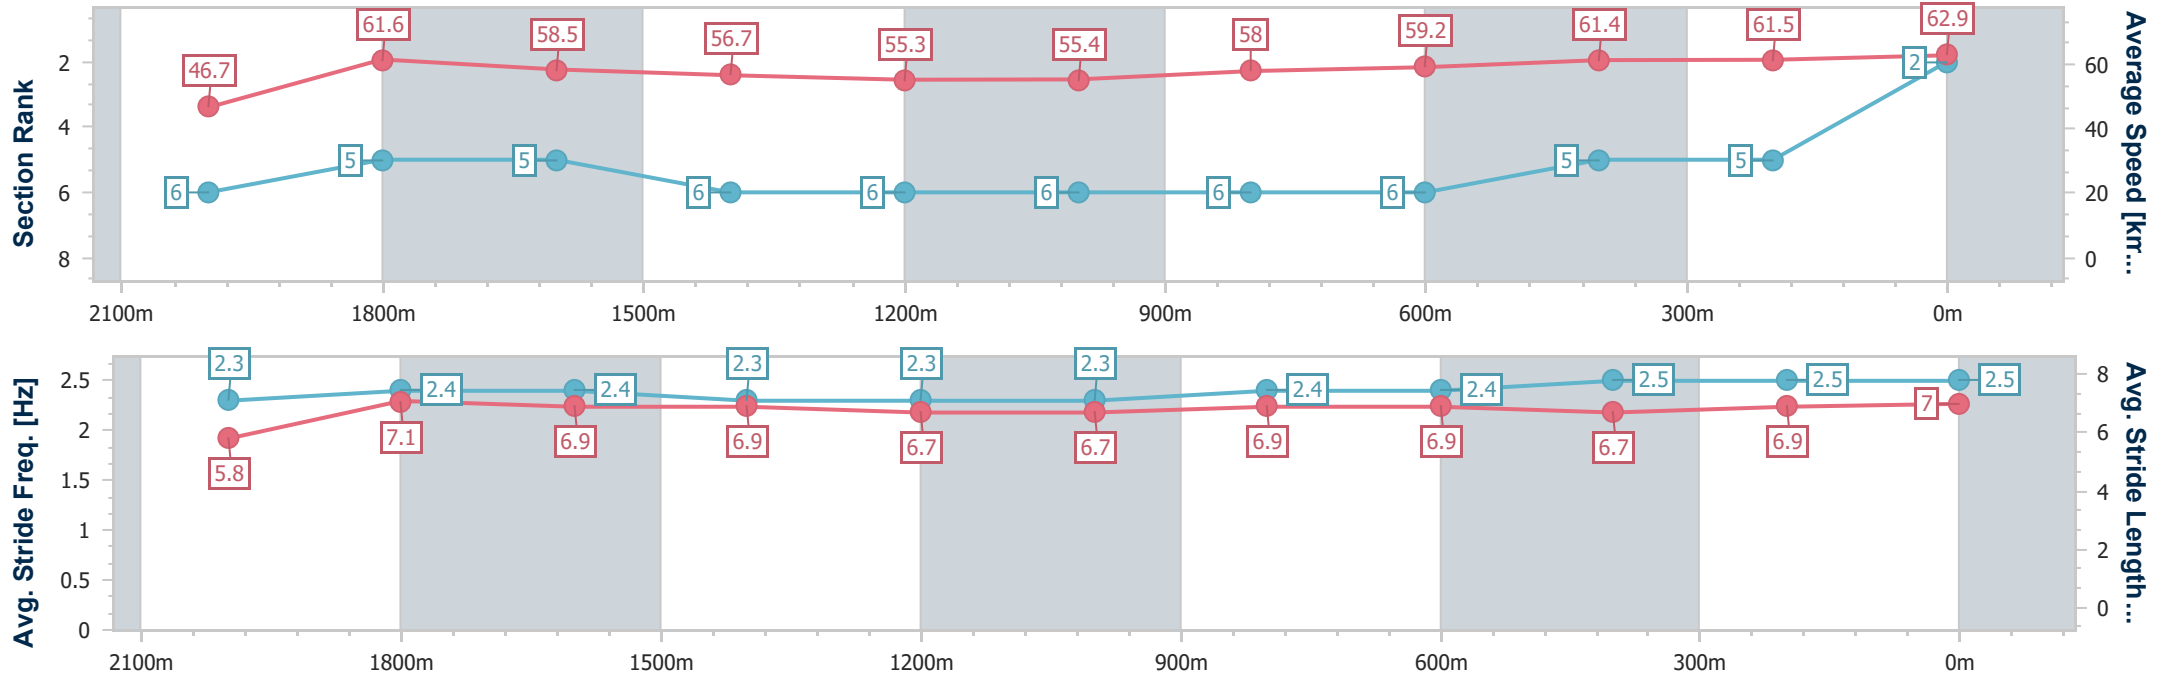

Ipswich QLD Professional

Race 4: SCHWEPPE'S BENCHMARK 65 Handicap - 2210m

05 April 2023 - 14:18

Track Rating: Good 4, Weather: Fine, Rail Position: +10M Entire

Section	Overall	2000m	1800m	1600m	1400m	1200m	1000m	800m	600m	400m	200m
Section Times	2:18.27 [2] (0:16.19)	2:02.08 [6] (0:11.70)	1:50.38 [5] (0:12.35)	1:38.03 [5] (0:12.70)	1:25.33 [6] (0:13.01)	1:12.32 [6] (0:13.02)	0:59.30 [6] (0:12.34)	0:46.96 [6] (0:12.09)	0:34.87 [6] (0:11.68)	0:23.19 [5] (0:11.74)	0:11.45 [5] (0:11.45)
Average Speed [km/h]	46.7	61.6	58.5	56.7	55.3	55.4	58.0	59.2	61.4	61.5	62.9
Top Speed [km/h]	62.6	62.9	60.9	57.4	58.3	57.5	60.4	61.8	63.1	63.2	63.8
Avg. Dist. to Rail [m]	3.1	0.5	0.6	0.2	0.3	0.5	1.5	1.8	1.1	0.9	0.2
Avg. Stride Freq. [Hz]	2.3	2.4	2.4	2.3	2.3	2.3	2.4	2.4	2.5	2.5	2.5
Avg. Stride Length [m]	5.8	7.1	6.9	6.9	6.7	6.7	6.9	6.9	6.7	6.9	7.0