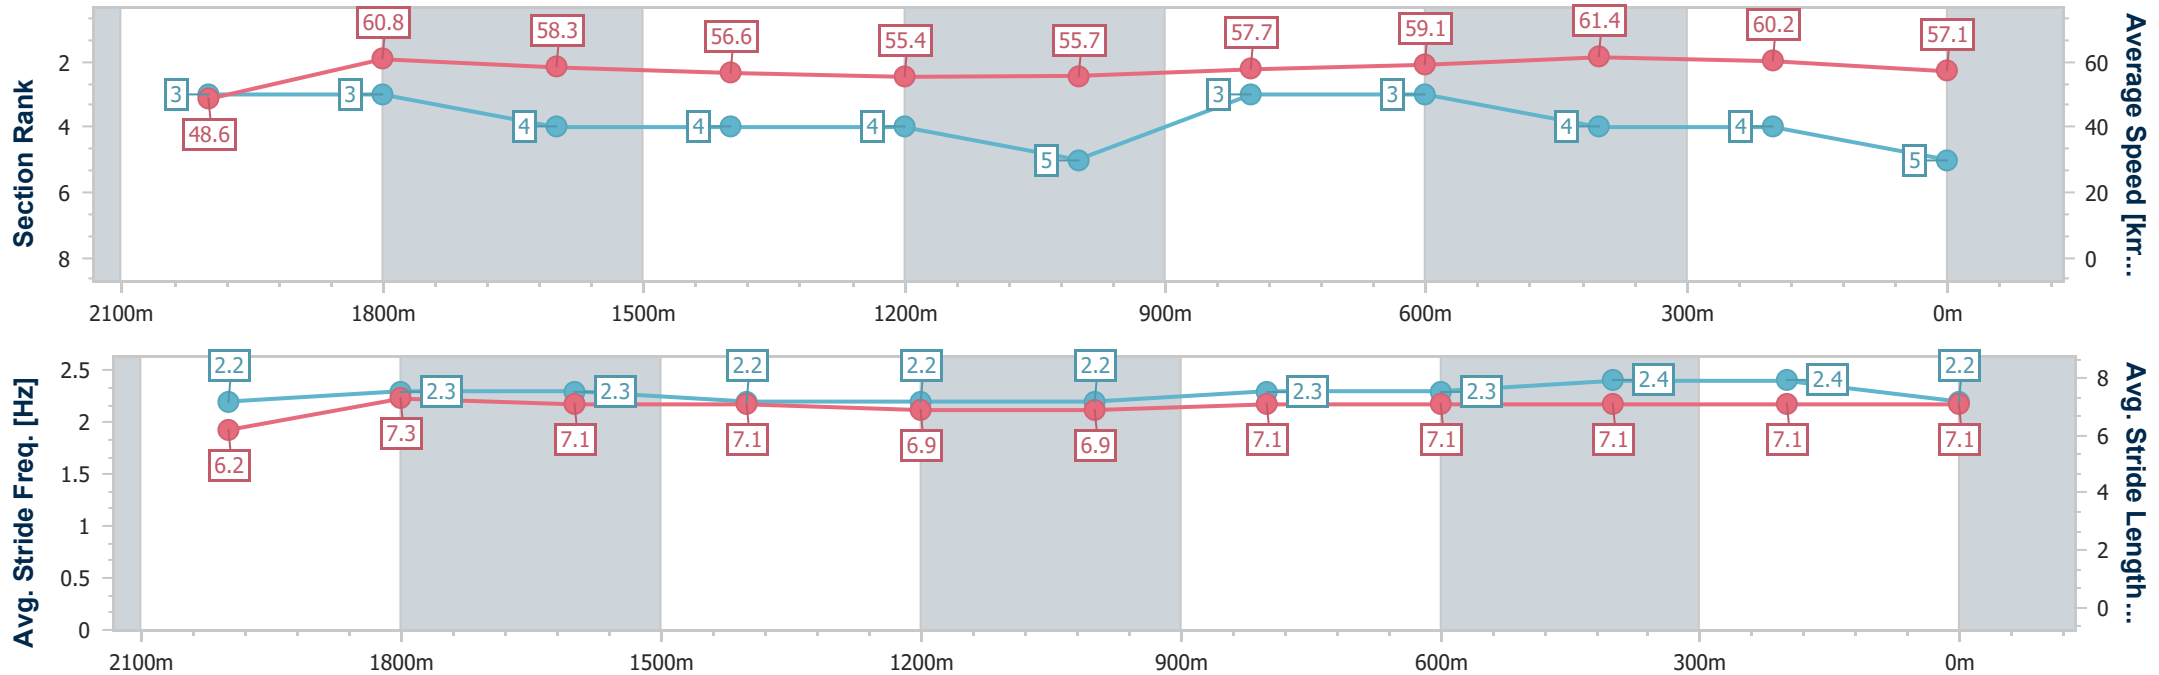

- [] Ranking at each section and finish
- .-.- No data available at this section
- NA No data available

Horse/Jockey Name	Zippy Power
Final Rank	5
Fastest Section Time (Section)	0:11.66 (600m)
Top Speed [km/h] (Section)	63.2 (600m)
Race State	Finished

Ipswich QLD Professional

Race 4: SCHWEPPE'S BENCHMARK 65 Handicap - 2210m

05 April 2023 - 14:18

Track Rating: Good 4, Weather: Fine, Rail Position: +10M Entire

Section	Overall	2000m	1800m	1600m	1400m	1200m	1000m	800m	600m	400m	200m
Section Times	2:19.19 [5] (0:15.58)	2:03.61 [3] (0:11.84)	1:51.77 [3] (0:12.63)	1:39.14 [4] (0:12.73)	1:26.41 [4] (0:12.92)	1:13.49 [4] (0:12.85)	1:00.64 [5] (0:12.32)	0:48.32 [3] (0:12.08)	0:36.24 [3] (0:11.66)	0:24.58 [4] (0:11.98)	0:12.60 [4] (0:12.60)
Average Speed [km/h]	48.6	60.8	58.3	56.6	55.4	55.7	57.7	59.1	61.4	60.2	57.1
Top Speed [km/h]	61.4	62.1	60.2	57.4	56.6	56.8	59.1	61.3	63.2	61.6	60.1
Avg. Dist. to Rail [m]	4.3	1.8	2.8	1.2	1.0	2.0	3.6	2.1	1.6	1.8	3.8
Avg. Stride Freq. [Hz]	2.2	2.3	2.3	2.2	2.2	2.2	2.3	2.3	2.4	2.4	2.2
Avg. Stride Length [m]	6.2	7.3	7.1	7.1	6.9	6.9	7.1	7.1	7.1	7.1	7.1

- [] Ranking at each section and finish
- .-.- No data available at this section
- NA No data available

Horse/Jockey Name	Firebox
Final Rank	6
Fastest Section Time (Section)	0:11.90 (2000m)
Top Speed [km/h] (Section)	61.8 (2000m)
Race State	Finished