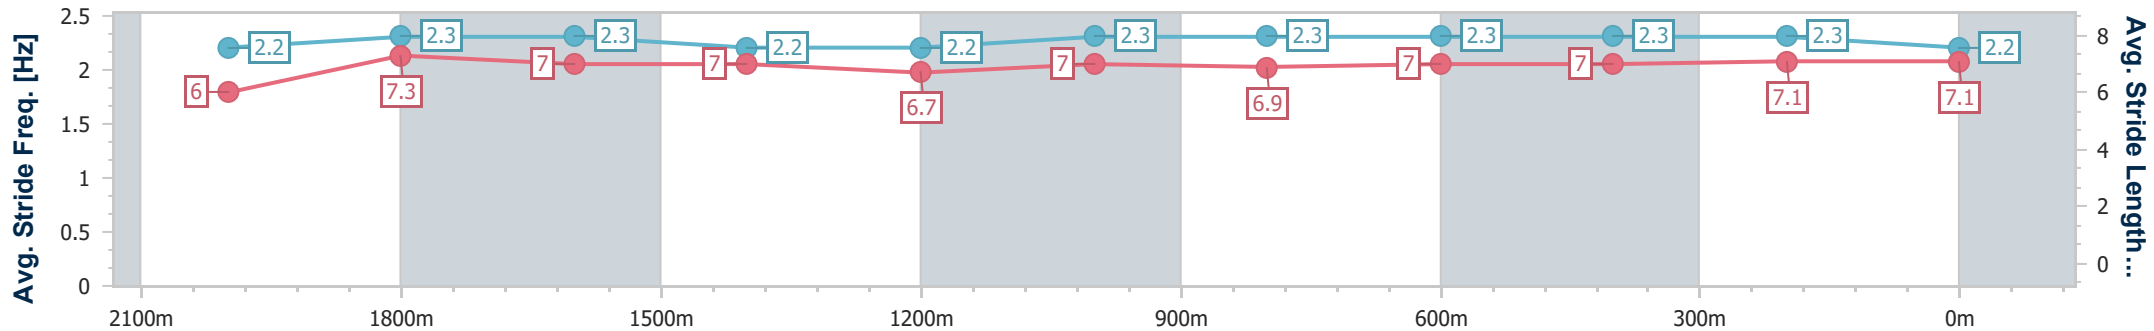

- [] Ranking at each section and finish
- .-.- No data available at this section
- NA No data available

Horse/Jockey Name	Firebox
Final Rank	6
Fastest Section Time (Section)	0:11.90 (2000m)
Top Speed [km/h] (Section)	61.8 (2000m)
Race State	Finished

Ipswich QLD Professional

Race 4: SCHWEPPES BENCHMARK 65 Handicap - 2210m

05 April 2023 - 14:18

Track Rating: Good 4, Weather: Fine, Rail Position: +10M Entire

Section	Overall	2000m	1800m	1600m	1400m	1200m	1000m	800m	600m	400m	200m
Section Times	2:20.49 [6] (0:15.97)	2:04.52 [5] (0:11.90)	1:52.62 [6] (0:12.35)	1:40.27 [6] (0:12.62)	1:27.65 [5] (0:12.99)	1:14.66 [5] (0:12.59)	1:02.07 [3] (0:12.56)	0:49.51 [5] (0:12.15)	0:37.36 [5] (0:12.20)	0:25.16 [6] (0:12.43)	0:12.73 [6] (0:12.73)
Average Speed [km/h]	47.4	60.5	58.1	56.9	54.9	56.8	57.2	58.7	58.6	57.8	56.5
Top Speed [km/h]	61.3	61.8	59.4	57.7	57.5	57.9	59.6	59.6	60.4	58.3	58.2
Avg. Dist. to Rail [m]	3.9	2.0	1.3	2.5	2.6	1.0	1.2	2.3	2.0	1.0	1.3
Avg. Stride Freq. [Hz]	2.2	2.3	2.3	2.2	2.2	2.3	2.3	2.3	2.3	2.3	2.2
Avg. Stride Length [m]	6.0	7.3	7.0	7.0	6.7	7.0	6.9	7.0	7.0	7.1	7.1

- [] Ranking at each section and finish
- .-.- No data available at this section
- NA No data available