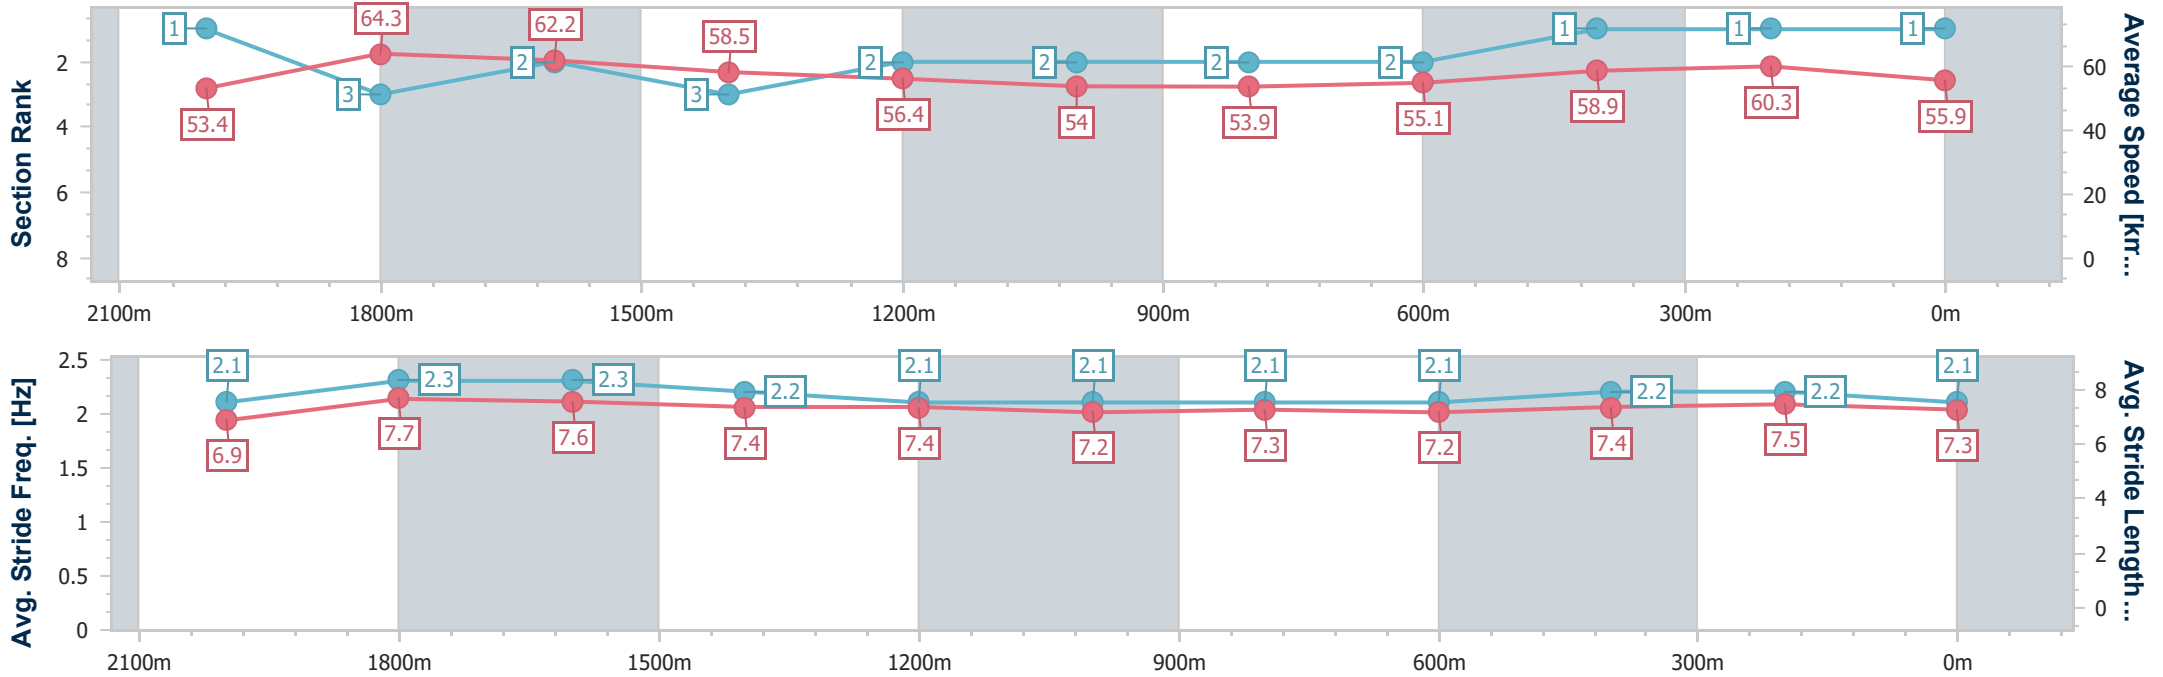

Horse/Jockey Name	Gripping
Final Rank	1
Fastest Section Time (Section)	0:11.38 (2000m)
Top Speed [km/h] (Section)	64.9 (2000m)
Race State	Finished

Sunshine Coast QLD Professional
Race 1: TRAVIS SCHULTZ & PARTNERS Maiden Plate - 2200m
02 April 2023 - 12:58
Track Rating: Good 4, Weather: Fine, Rail Position: True

Section	Overall	2000m	1800m	1600m	1400m	1200m	1000m	800m	600m	400m	200m
Section Times	2:19.04 [1] (0:13.47)	2:05.57 [1] (0:11.38)	1:54.19 [3] (0:11.85)	1:42.34 [2] (0:12.39)	1:29.95 [3] (0:12.83)	1:17.12 [2] (0:13.35)	1:03.77 [2] (0:13.39)	0:50.38 [2] (0:13.15)	0:37.23 [2] (0:12.43)	0:24.80 [1] (0:11.93)	0:12.87 [1] (0:12.87)
Average Speed [km/h]	53.4	64.3	62.2	58.5	56.4	54.0	53.9	55.1	58.9	60.3	55.9
Top Speed [km/h]	64.5	64.9	64.4	60.8	56.7	56.3	54.4	57.2	59.6	61.3	59.3
Avg. Dist. to Rail [m]	11.0	5.3	3.5	2.0	2.4	1.8	0.6	1.4	2.6	4.9	4.5
Avg. Stride Freq. [Hz]	2.1	2.3	2.3	2.2	2.1	2.1	2.1	2.1	2.2	2.2	2.1
Avg. Stride Length [m]	6.9	7.7	7.6	7.4	7.4	7.2	7.3	7.2	7.4	7.5	7.3

- [ ] Ranking at each section and finish
- -.-.- No data available at this section
- NA No data available