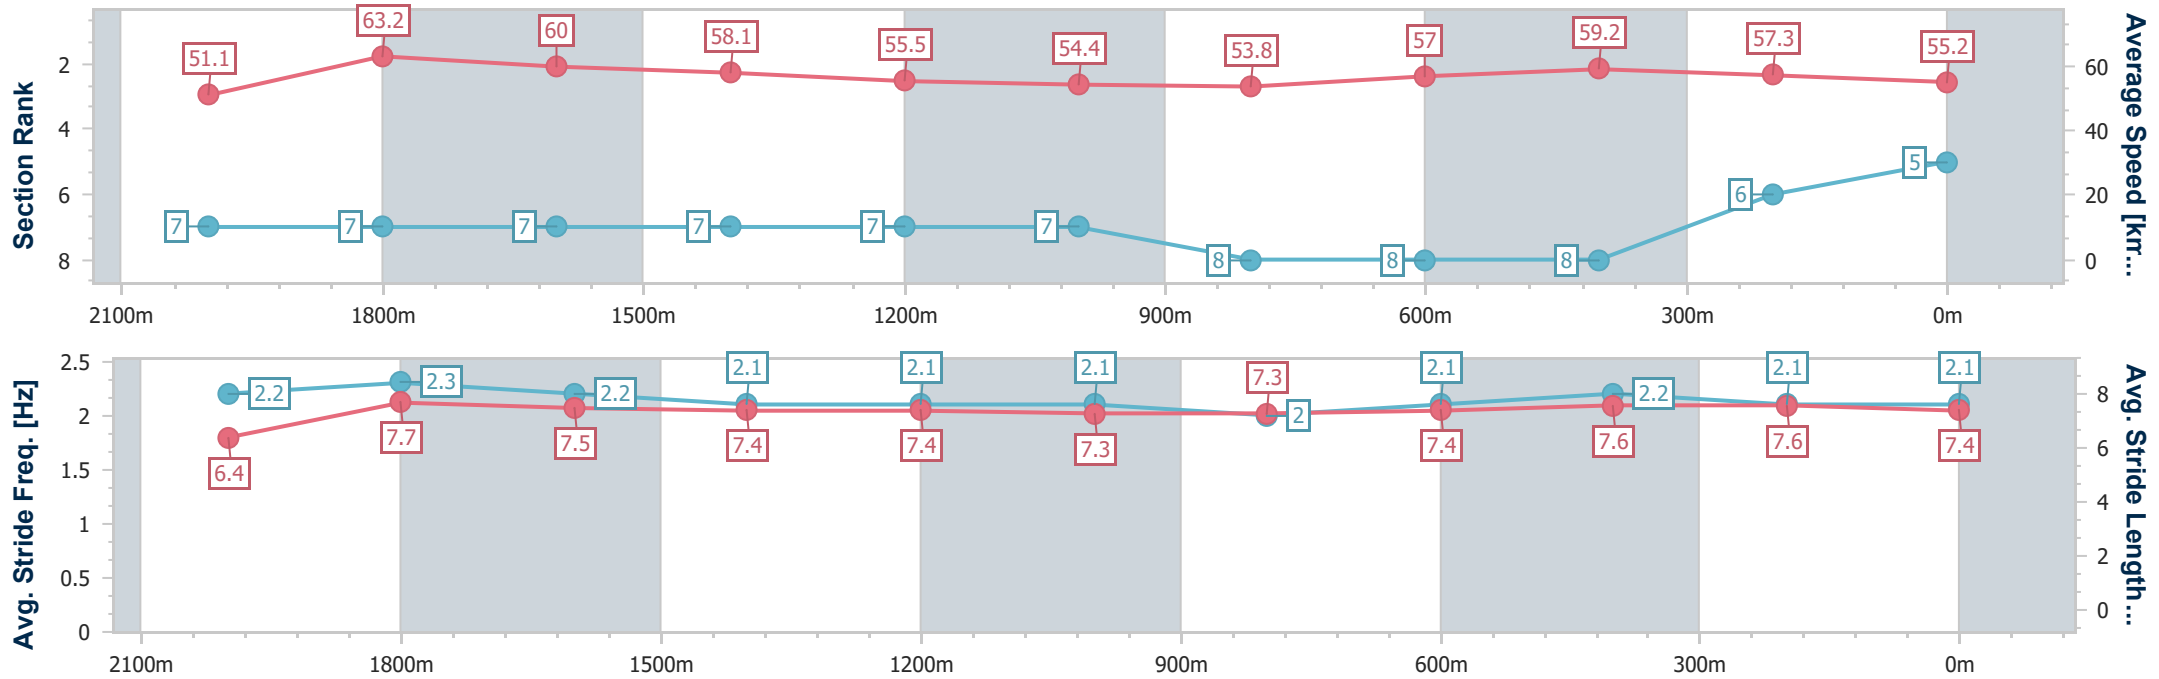

Sunshine Coast QLD Professional

Race 1: TRAVIS SCHULTZ & PARTNERS Maiden Plate - 2200m

02 April 2023 - 12:58

Track Rating: Good 4, Weather: Fine, Rail Position: True

Section	Overall	2000m	1800m	1600m	1400m	1200m	1000m	800m	600m	400m	200m
Section Times	2:20.64 [5] (0:14.11)	2:06.53 [7] (0:11.29)	1:55.24 [7] (0:11.89)	1:43.35 [7] (0:12.49)	1:30.86 [7] (0:13.06)	1:17.80 [7] (0:13.28)	1:04.52 [7] (0:13.47)	0:51.05 [8] (0:12.89)	0:38.16 [8] (0:12.56)	0:25.60 [8] (0:12.56)	0:13.04 [6] (0:13.04)
Average Speed [km/h]	51.1	63.2	60.0	58.1	55.5	54.4	53.8	57.0	59.2	57.3	55.2
Top Speed [km/h]	62.7	63.8	62.7	59.7	57.4	57.3	56.5	58.7	60.0	58.6	56.0
Avg. Dist. to Rail [m]	5.9	2.3	1.5	2.6	3.2	3.4	2.8	3.3	5.4	6.4	7.0
Avg. Stride Freq. [Hz]	2.2	2.3	2.2	2.1	2.1	2.1	2.0	2.1	2.2	2.1	2.1
Avg. Stride Length [m]	6.4	7.7	7.5	7.4	7.4	7.3	7.3	7.4	7.6	7.6	7.4

- [] Ranking at each section and finish
- .-.- No data available at this section
- NA No data available

Horse/Jockey Name	King's Star
Final Rank	6
Fastest Section Time (Section)	0:11.24 (2000m)
Top Speed [km/h] (Section)	66.0 (2000m)
Race State	Finished