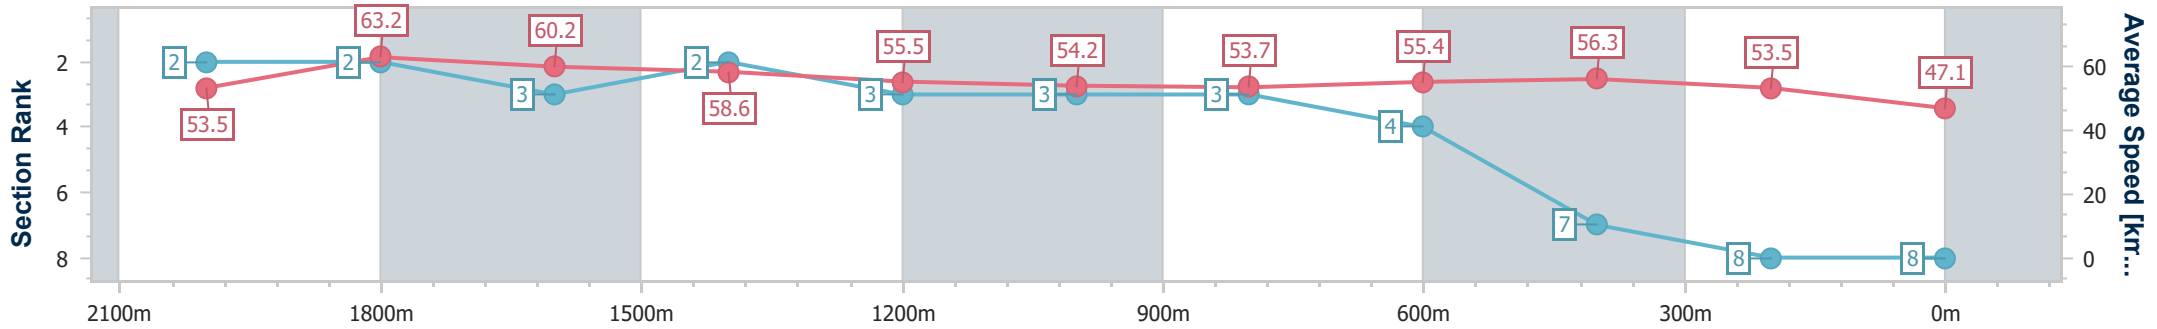

- [] Ranking at each section and finish
- .-.- No data available at this section
- NA No data available

Horse/Jockey Name	Let's Prosper
Final Rank	8
Fastest Section Time (Section)	0:11.36 (2000m)
Top Speed [km/h] (Section)	64.7 (Overall)
Race State	Finished

Sunshine Coast QLD Professional

Race 1: TRAVIS SCHULTZ & PARTNERS Maiden Plate - 2200m

02 April 2023 - 12:58

Track Rating: Good 4, Weather: Fine, Rail Position: True

Section	Overall	2000m	1800m	1600m	1400m	1200m	1000m	800m	600m	400m	200m
Section Times	2:23.59 [8] (0:13.49)	2:10.10 [2] (0:11.36)	1:58.74 [2] (0:11.91)	1:46.83 [3] (0:12.36)	1:34.47 [2] (0:13.04)	1:21.43 [3] (0:13.31)	1:08.12 [3] (0:13.47)	0:54.65 [3] (0:13.10)	0:41.55 [4] (0:12.83)	0:28.72 [7] (0:13.47)	0:15.25 [8] (0:15.25)
Average Speed [km/h]	53.5	63.2	60.2	58.6	55.5	54.2	53.7	55.4	56.3	53.5	47.1
Top Speed [km/h]	64.7	64.6	62.4	59.8	56.7	56.4	55.0	56.2	57.4	55.4	51.0
Avg. Dist. to Rail [m]	5.4	0.6	0.7	1.6	2.1	2.3	2.2	1.4	0.7	3.8	4.8
Avg. Stride Freq. [Hz]	2.2	2.2	2.1	2.1	2.0	2.0	2.0	2.1	2.1	2.1	1.9
Avg. Stride Length [m]	6.8	7.8	7.6	7.7	7.6	7.4	7.3	7.4	7.4	7.1	6.8

- [] Ranking at each section and finish
- .-.- No data available at this section
- NA No data available