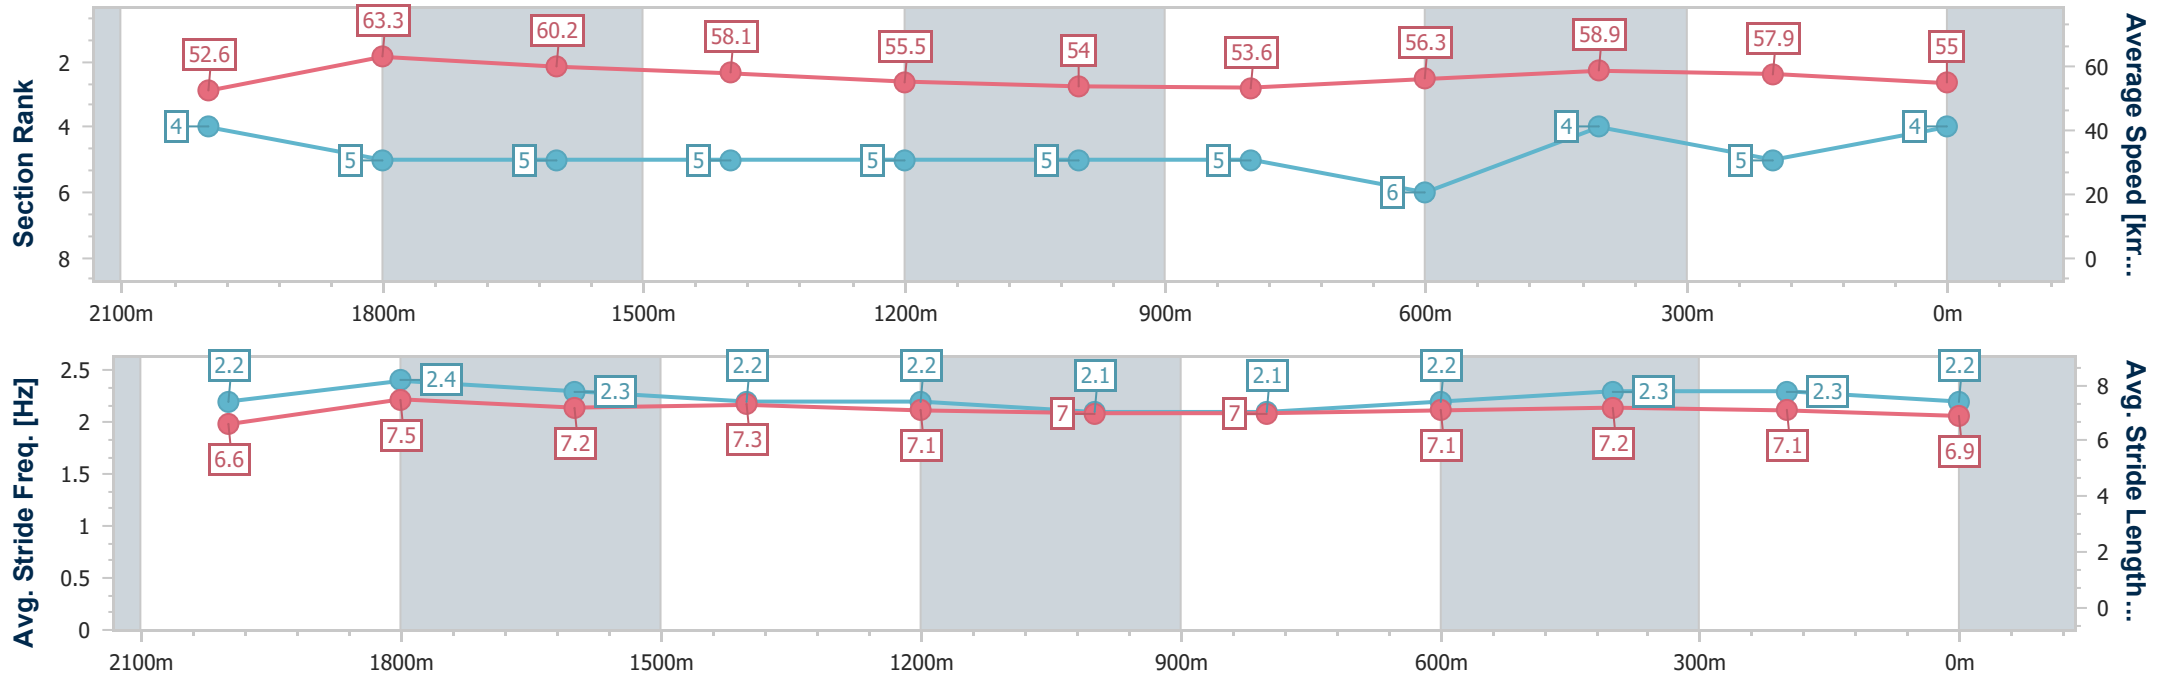

- [] Ranking at each section and finish
- .-.- No data available at this section
- NA No data available

Horse/Jockey Name	Psychic Rose
Final Rank	4
Fastest Section Time (Section)	0:11.36 (2000m)
Top Speed [km/h] (Section)	64.9 (2000m)
Race State	Finished

Sunshine Coast QLD Professional
 Race 1: TRAVIS SCHULTZ & PARTNERS Maiden Plate - 2200m
 02 April 2023 - 12:58
 Track Rating: Good 4, Weather: Fine, Rail Position: True

Section	Overall	2000m	1800m	1600m	1400m	1200m	1000m	800m	600m	400m	200m
Section Times	2:20.33 [4] (0:13.71)	2:06.62 [4] (0:11.36)	1:55.26 [5] (0:11.97)	1:43.29 [5] (0:12.48)	1:30.81 [5] (0:13.03)	1:17.78 [5] (0:13.33)	1:04.45 [5] (0:13.41)	0:51.04 [5] (0:12.98)	0:38.06 [6] (0:12.54)	0:25.52 [4] (0:12.43)	0:13.09 [5] (0:13.09)
Average Speed [km/h]	52.6	63.3	60.2	58.1	55.5	54.0	53.6	56.3	58.9	57.9	55.0
Top Speed [km/h]	63.8	64.9	62.0	60.0	57.0	56.7	55.3	58.7	60.2	58.7	56.6
Avg. Dist. to Rail [m]	5.8	0.6	0.6	2.3	1.9	0.8	0.4	2.5	4.1	6.8	5.3
Avg. Stride Freq. [Hz]	2.2	2.4	2.3	2.2	2.2	2.1	2.1	2.2	2.3	2.3	2.2
Avg. Stride Length [m]	6.6	7.5	7.2	7.3	7.1	7.0	7.0	7.1	7.2	7.1	6.9