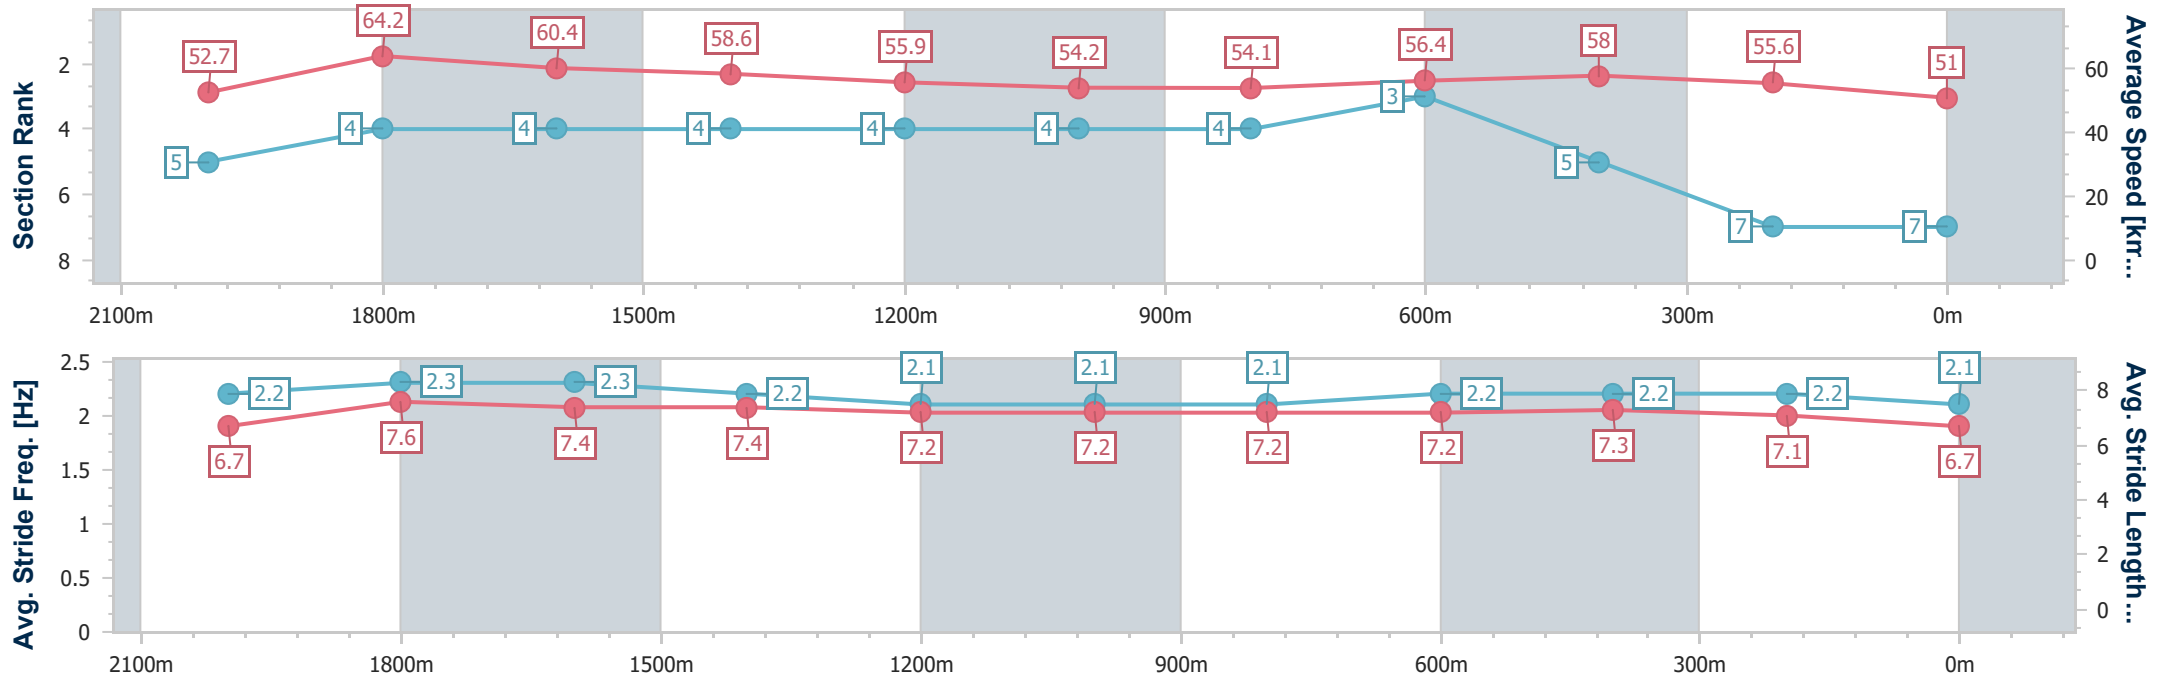

Sunshine Coast QLD Professional
 Race 1: TRAVIS SCHULTZ & PARTNERS Maiden Plate - 2200m
 02 April 2023 - 12:58
 Track Rating: Good 4, Weather: Fine, Rail Position: True

Section	Overall	2000m	1800m	1600m	1400m	1200m	1000m	800m	600m	400m	200m
Section Times	2:20.71 [6] (0:13.53)	2:07.18 [3] (0:11.24)	1:55.94 [1] (0:11.76)	1:44.18 [1] (0:12.30)	1:31.88 [1] (0:12.78)	1:19.10 [1] (0:13.39)	1:05.71 [1] (0:13.43)	0:52.28 [1] (0:13.31)	0:38.97 [1] (0:12.60)	0:26.37 [1] (0:12.61)	0:13.76 [3] (0:13.76)
Average Speed [km/h]	53.3	64.5	61.4	58.8	56.8	54.0	53.8	54.9	58.1	57.1	52.3
Top Speed [km/h]	65.9	66.0	63.7	60.5	58.0	56.0	54.8	57.0	58.6	59.2	55.5
Avg. Dist. to Rail [m]	8.1	2.7	0.7	1.3	3.0	3.2	2.0	2.3	2.7	4.3	4.7
Avg. Stride Freq. [Hz]	2.3	2.3	2.2	2.2	2.1	2.1	2.1	2.1	2.2	2.2	2.1
Avg. Stride Length [m]	6.3	7.7	7.6	7.5	7.4	7.1	7.1	7.2	7.3	7.2	6.9

- [] Ranking at each section and finish
- .-.- No data available at this section
- NA No data available

Horse/Jockey Name	Callywag
Final Rank	7
Fastest Section Time (Section)	0:11.27 (2000m)
Top Speed [km/h] (Section)	64.8 (2000m)
Race State	Finished

Sunshine Coast QLD Professional
 Race 1: TRAVIS SCHULTZ & PARTNERS Maiden Plate - 2200m
 02 April 2023 - 12:58
 Track Rating: Good 4, Weather: Fine, Rail Position: True

Section	Overall	2000m	1800m	1600m	1400m	1200m	1000m	800m	600m	400m	200m
Section Times	2:21.72 [7] (0:13.70)	2:08.02 [5] (0:11.27)	1:56.75 [4] (0:11.86)	1:44.89 [4] (0:12.36)	1:32.53 [4] (0:12.99)	1:19.54 [4] (0:13.35)	1:06.19 [4] (0:13.42)	0:52.77 [4] (0:13.02)	0:39.75 [3] (0:12.66)	0:27.09 [5] (0:12.95)	0:14.14 [7] (0:14.14)
Average Speed [km/h]	52.7	64.2	60.4	58.6	55.9	54.2	54.1	56.4	58.0	55.6	51.0
Top Speed [km/h]	64.6	64.8	63.0	59.6	57.3	56.3	55.6	57.4	58.4	57.7	54.1
Avg. Dist. to Rail [m]	9.7	2.5	0.5	2.0	3.9	4.3	3.8	3.4	3.1	4.6	5.3
Avg. Stride Freq. [Hz]	2.2	2.3	2.3	2.2	2.1	2.1	2.1	2.2	2.2	2.2	2.1
Avg. Stride Length [m]	6.7	7.6	7.4	7.4	7.2	7.2	7.2	7.2	7.3	7.1	6.7