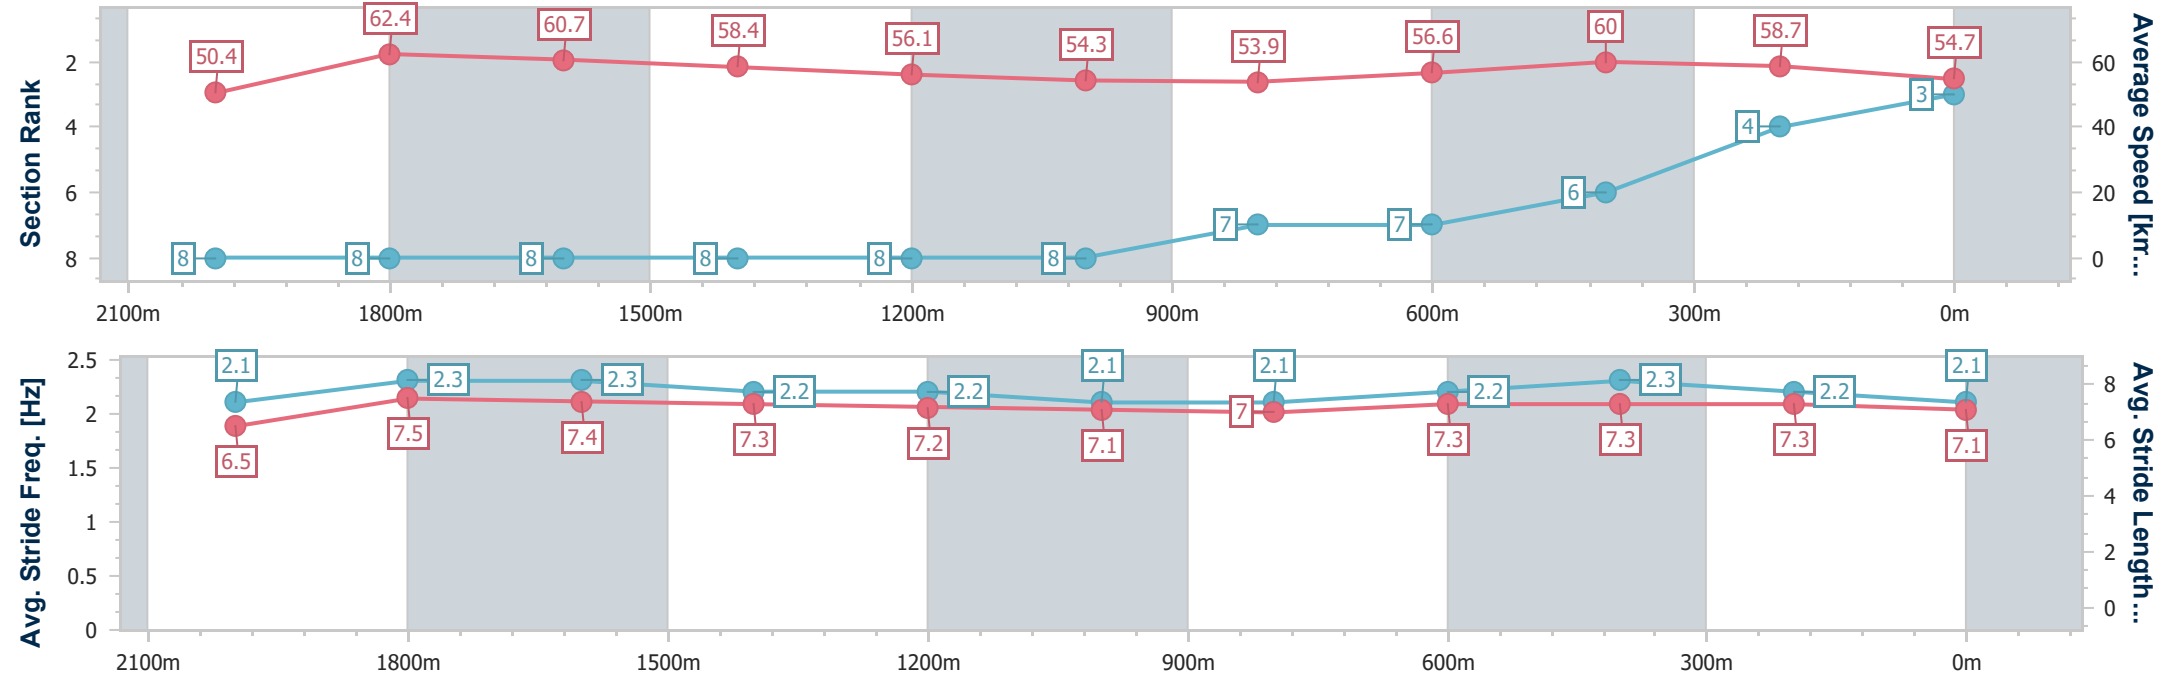

Horse/Jockey Name	Another Dazzler
Final Rank	3
Fastest Section Time (Section)	0:11.43 (2000m)
Top Speed [km/h] (Section)	63.5 (2000m)
Race State	Finished

Sunshine Coast QLD Professional
Race 1: TRAVIS SCHULTZ & PARTNERS Maiden Plate - 2200m
02 April 2023 - 12:58
Track Rating: Good 4, Weather: Fine, Rail Position: True

Section	Overall	2000m	1800m	1600m	1400m	1200m	1000m	800m	600m	400m	200m
Section Times	2:20.19 [3] (0:14.33)	2:05.86 [8] (0:11.43)	1:54.43 [8] (0:11.72)	1:42.71 [8] (0:12.43)	1:30.28 [8] (0:12.89)	1:17.39 [8] (0:13.31)	1:04.08 [8] (0:13.36)	0:50.72 [7] (0:12.89)	0:37.83 [7] (0:12.42)	0:25.41 [6] (0:12.24)	0:13.17 [4] (0:13.17)
Average Speed [km/h]	50.4	62.4	60.7	58.4	56.1	54.3	53.9	56.6	60.0	58.7	54.7
Top Speed [km/h]	61.7	63.5	63.3	59.8	57.3	57.2	56.3	59.4	60.9	60.4	56.7
Avg. Dist. to Rail [m]	4.1	2.1	1.7	2.2	2.2	1.3	0.6	1.9	5.7	7.9	6.7
Avg. Stride Freq. [Hz]	2.1	2.3	2.3	2.2	2.2	2.1	2.1	2.2	2.3	2.2	2.1
Avg. Stride Length [m]	6.5	7.5	7.4	7.3	7.2	7.1	7.0	7.3	7.3	7.3	7.1

- [ ] Ranking at each section and finish
- -.-.- No data available at this section
- NA No data available