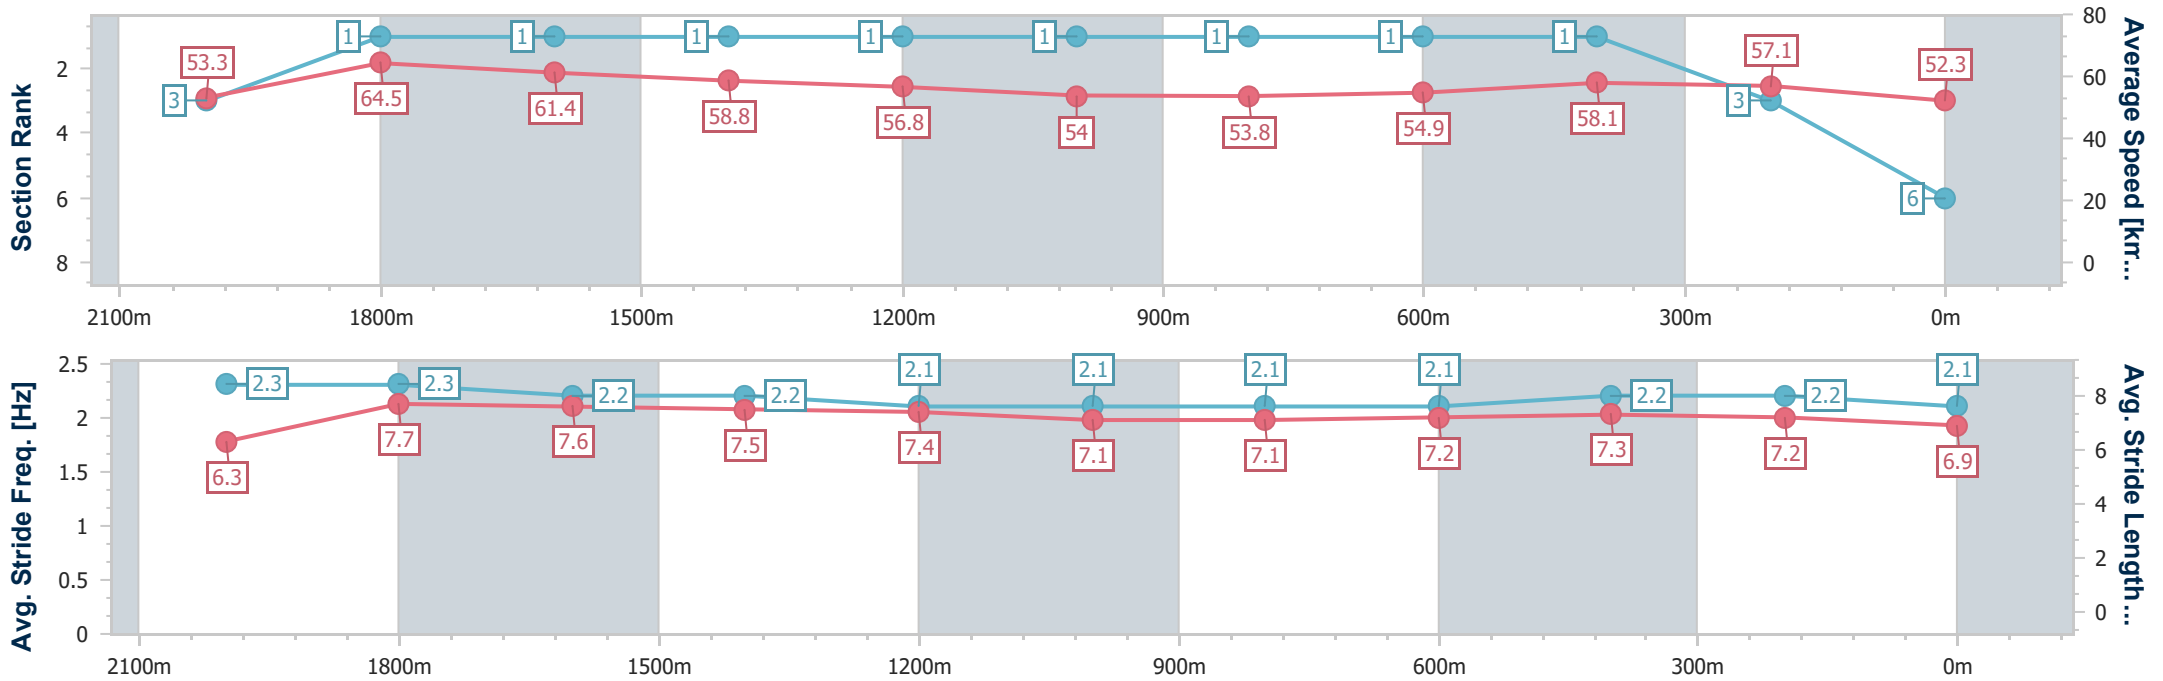

Sunshine Coast QLD Professional

Race 1: TRAVIS SCHULTZ & PARTNERS Maiden Plate - 2200m

02 April 2023 - 12:58

Track Rating: Good 4, Weather: Fine, Rail Position: True

Section	Overall	2000m	1800m	1600m	1400m	1200m	1000m	800m	600m	400m	200m
Section Times	2:20.64 [5] (0:14.11)	2:06.53 [7] (0:11.29)	1:55.24 [7] (0:11.89)	1:43.35 [7] (0:12.49)	1:30.86 [7] (0:13.06)	1:17.80 [7] (0:13.28)	1:04.52 [7] (0:13.47)	0:51.05 [8] (0:12.89)	0:38.16 [8] (0:12.56)	0:25.60 [8] (0:12.56)	0:13.04 [6] (0:13.04)
Average Speed [km/h]	51.1	63.2	60.0	58.1	55.5	54.4	53.8	57.0	59.2	57.3	55.2
Top Speed [km/h]	62.7	63.8	62.7	59.7	57.4	57.3	56.5	58.7	60.0	58.6	56.0
Avg. Dist. to Rail [m]	5.9	2.3	1.5	2.6	3.2	3.4	2.8	3.3	5.4	6.4	7.0
Avg. Stride Freq. [Hz]	2.2	2.3	2.2	2.1	2.1	2.1	2.0	2.1	2.2	2.1	2.1
Avg. Stride Length [m]	6.4	7.7	7.5	7.4	7.4	7.3	7.3	7.4	7.6	7.6	7.4

- [] Ranking at each section and finish
- .-.- No data available at this section
- NA No data available

Horse/Jockey Name	King's Star
Final Rank	6
Fastest Section Time (Section)	0:11.24 (2000m)
Top Speed [km/h] (Section)	66.0 (2000m)
Race State	Finished

Sunshine Coast QLD Professional
 Race 1: TRAVIS SCHULTZ & PARTNERS Maiden Plate - 2200m
 02 April 2023 - 12:58
 Track Rating: Good 4, Weather: Fine, Rail Position: True

Section	Overall	2000m	1800m	1600m	1400m	1200m	1000m	800m	600m	400m	200m
Section Times	2:20.71 [6] (0:13.53)	2:07.18 [3] (0:11.24)	1:55.94 [1] (0:11.76)	1:44.18 [1] (0:12.30)	1:31.88 [1] (0:12.78)	1:19.10 [1] (0:13.39)	1:05.71 [1] (0:13.43)	0:52.28 [1] (0:13.31)	0:38.97 [1] (0:12.60)	0:26.37 [1] (0:12.61)	0:13.76 [3] (0:13.76)
Average Speed [km/h]	53.3	64.5	61.4	58.8	56.8	54.0	53.8	54.9	58.1	57.1	52.3
Top Speed [km/h]	65.9	66.0	63.7	60.5	58.0	56.0	54.8	57.0	58.6	59.2	55.5
Avg. Dist. to Rail [m]	8.1	2.7	0.7	1.3	3.0	3.2	2.0	2.3	2.7	4.3	4.7
Avg. Stride Freq. [Hz]	2.3	2.3	2.2	2.2	2.1	2.1	2.1	2.1	2.2	2.2	2.1
Avg. Stride Length [m]	6.3	7.7	7.6	7.5	7.4	7.1	7.1	7.2	7.3	7.2	6.9