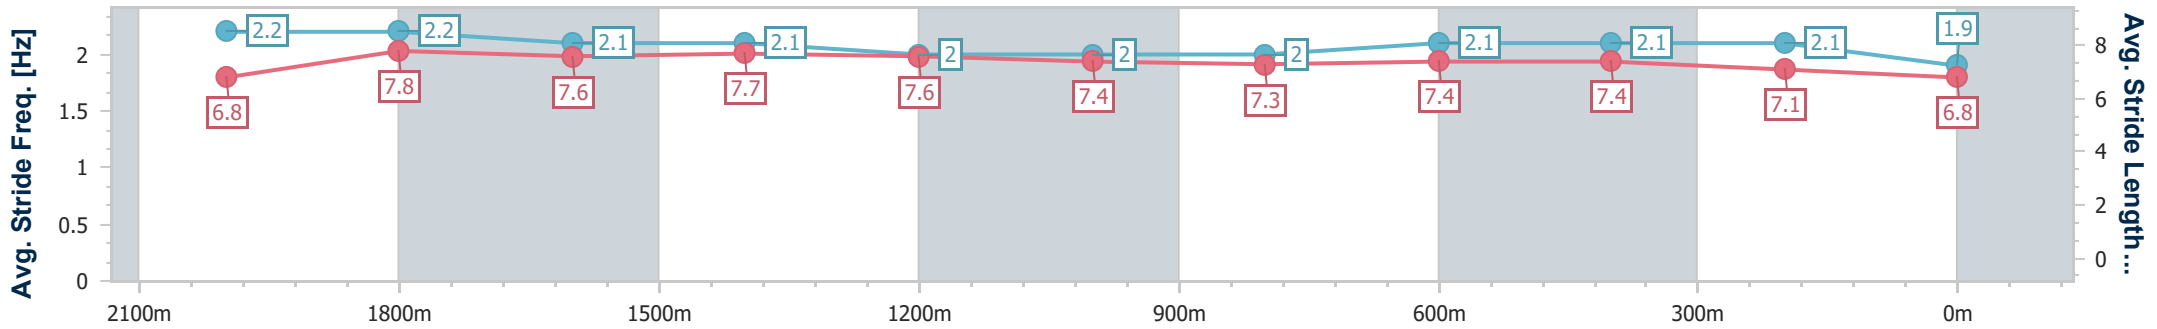

- [] Ranking at each section and finish
- .-.- No data available at this section
- NA No data available

Horse/Jockey Name	Let's Prosper
Final Rank	8
Fastest Section Time (Section)	0:11.36 (2000m)
Top Speed [km/h] (Section)	64.7 (Overall)
Race State	Finished

Sunshine Coast QLD Professional

Race 1: TRAVIS SCHULTZ & PARTNERS Maiden Plate - 2200m

02 April 2023 - 12:58

Track Rating: Good 4, Weather: Fine, Rail Position: True

Section	Overall	2000m	1800m	1600m	1400m	1200m	1000m	800m	600m	400m	200m
Section Times	2:23.59 [8] (0:13.49)	2:10.10 [2] (0:11.36)	1:58.74 [2] (0:11.91)	1:46.83 [3] (0:12.36)	1:34.47 [2] (0:13.04)	1:21.43 [3] (0:13.31)	1:08.12 [3] (0:13.47)	0:54.65 [3] (0:13.10)	0:41.55 [4] (0:12.83)	0:28.72 [7] (0:13.47)	0:15.25 [8] (0:15.25)
Average Speed [km/h]	53.5	63.2	60.2	58.6	55.5	54.2	53.7	55.4	56.3	53.5	47.1
Top Speed [km/h]	64.7	64.6	62.4	59.8	56.7	56.4	55.0	56.2	57.4	55.4	51.0
Avg. Dist. to Rail [m]	5.4	0.6	0.7	1.6	2.1	2.3	2.2	1.4	0.7	3.8	4.8
Avg. Stride Freq. [Hz]	2.2	2.2	2.1	2.1	2.0	2.0	2.0	2.1	2.1	2.1	1.9
Avg. Stride Length [m]	6.8	7.8	7.6	7.7	7.6	7.4	7.3	7.4	7.4	7.1	6.8

- [] Ranking at each section and finish
- .-.- No data available at this section
- NA No data available