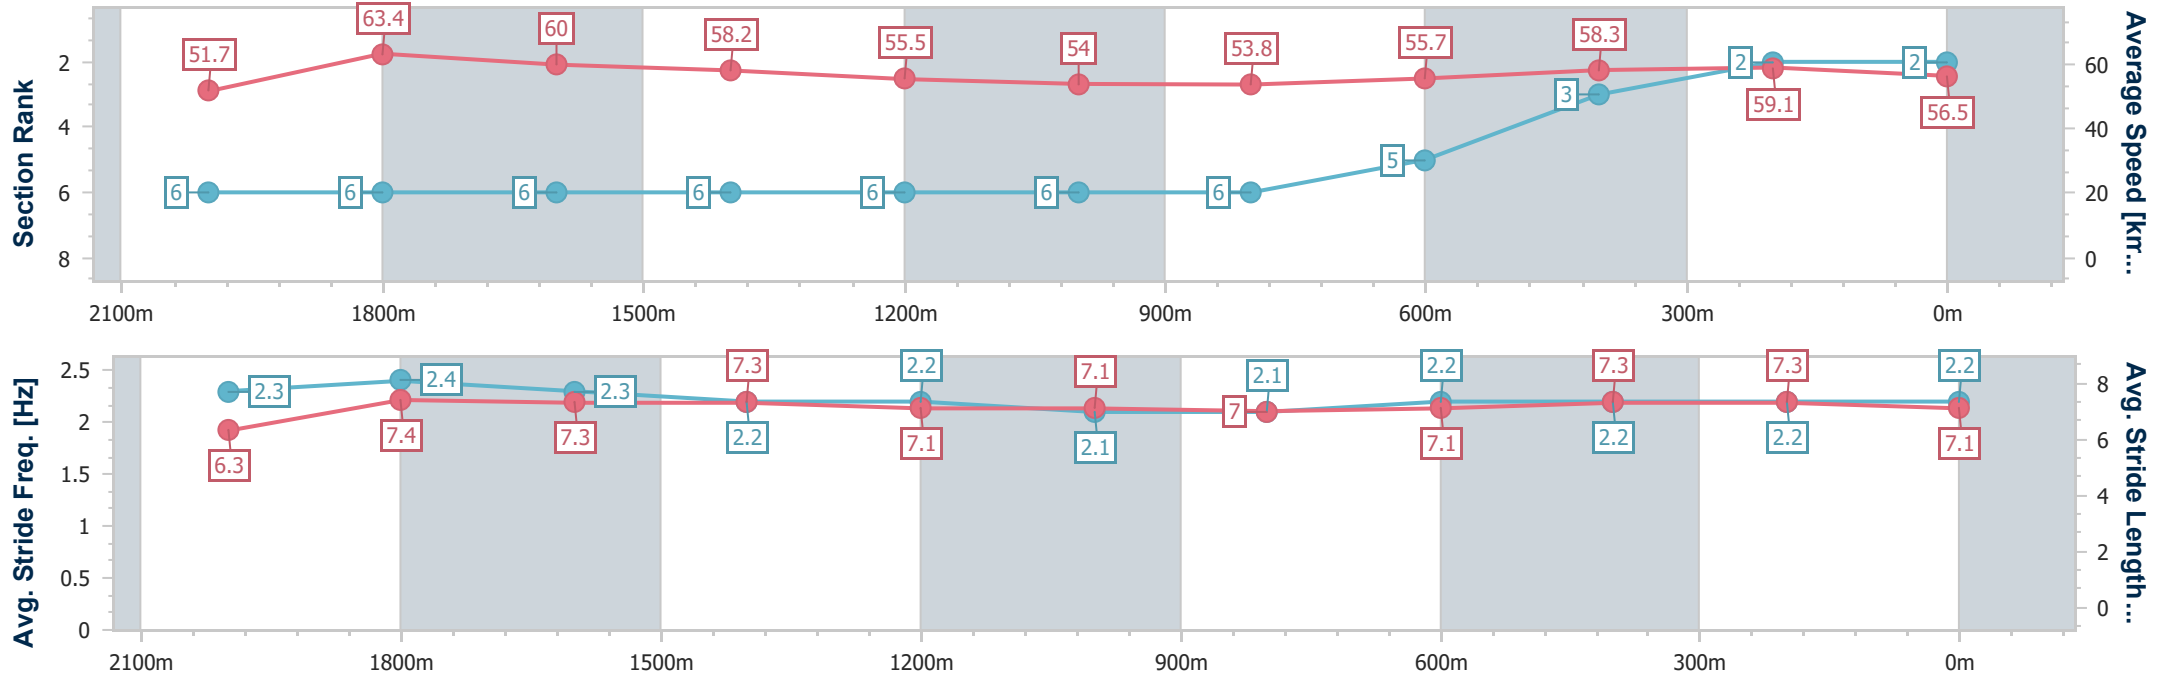

Horse/Jockey Name	Think D'oro
Final Rank	2
Fastest Section Time (Section)	0:11.18 (2000m)
Top Speed [km/h] (Section)	64.5 (2000m)
Race State	Finished

Sunshine Coast QLD Professional
Race 1: TRAVIS SCHULTZ & PARTNERS Maiden Plate - 2200m
02 April 2023 - 12:58
Track Rating: Good 4, Weather: Fine, Rail Position: True

Section	Overall	2000m	1800m	1600m	1400m	1200m	1000m	800m	600m	400m	200m
Section Times	2:19.45 [2] (0:13.95)	2:05.50 [6] (0:11.18)	1:54.32 [6] (0:11.92)	1:42.40 [6] (0:12.41)	1:29.99 [6] (0:13.00)	1:16.99 [6] (0:13.33)	1:03.66 [6] (0:13.40)	0:50.26 [6] (0:12.85)	0:37.41 [5] (0:12.48)	0:24.93 [3] (0:12.19)	0:12.74 [2] (0:12.74)
Average Speed [km/h]	51.7	63.4	60.0	58.2	55.5	54.0	53.8	55.7	58.3	59.1	56.5
Top Speed [km/h]	63.4	64.5	62.8	59.4	57.0	56.0	54.9	57.1	59.1	60.2	57.6
Avg. Dist. to Rail [m]	3.2	3.7	1.4	1.2	1.3	1.3	1.0	0.9	1.9	5.8	6.4
Avg. Stride Freq. [Hz]	2.3	2.4	2.3	2.2	2.2	2.1	2.1	2.2	2.2	2.2	2.2
Avg. Stride Length [m]	6.3	7.4	7.3	7.3	7.1	7.1	7.0	7.1	7.3	7.3	7.1

- [ ] Ranking at each section and finish
- -.-.- No data available at this section
- NA No data available