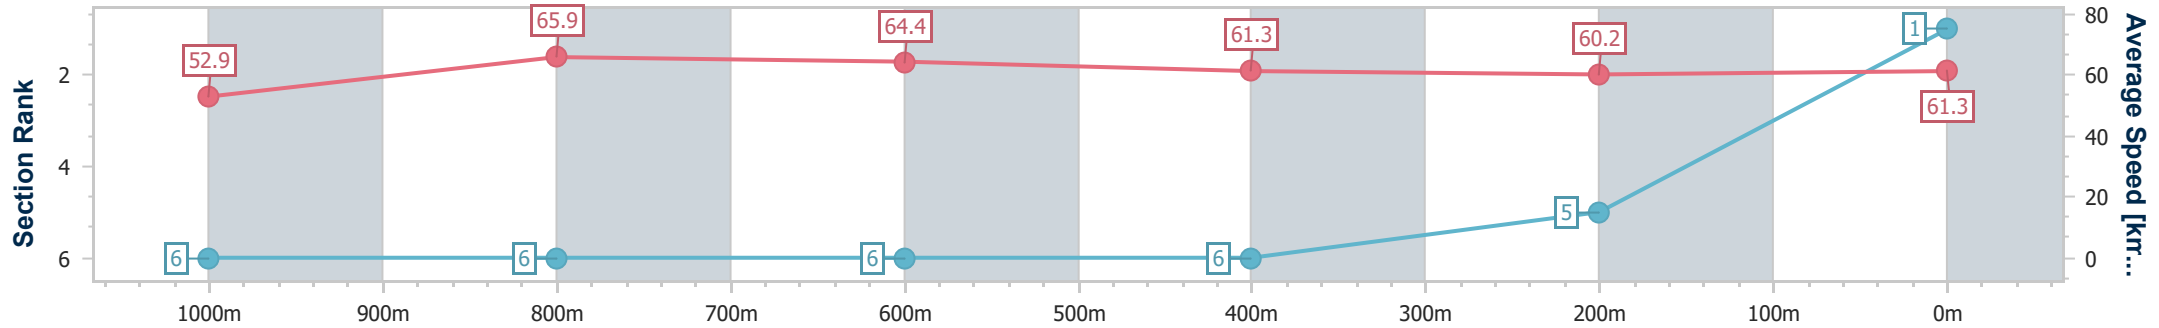

01 April 2023 - 12:45

Track Rating: Synthetic, Weather: Overcast, Rail Position: True

Section	Overall	1000m	800m	600m	400m	200m
Section Times	1:11.17 [1] (0:13.61)	0:57.56 [6] (0:10.92)	0:46.64 [6] (0:11.14)	0:35.50 [6] (0:11.71)	0:23.79 [6] (0:12.00)	0:11.79 [5] (0:11.79)
Average Speed [km/h]	52.9	65.9	64.4	61.3	60.2	61.3
Top Speed [km/h]	67.2	67.6	66.5	63.0	61.9	62.3
Avg. Dist. to Rail [m]	1.6	0.4	0.6	0.3	3.3	5.6
Avg. Stride Freq. [Hz]	2.3	2.3	2.4	2.3	2.3	2.3
Avg. Stride Length [m]	7.4	7.9	7.5	7.5	7.3	7.3