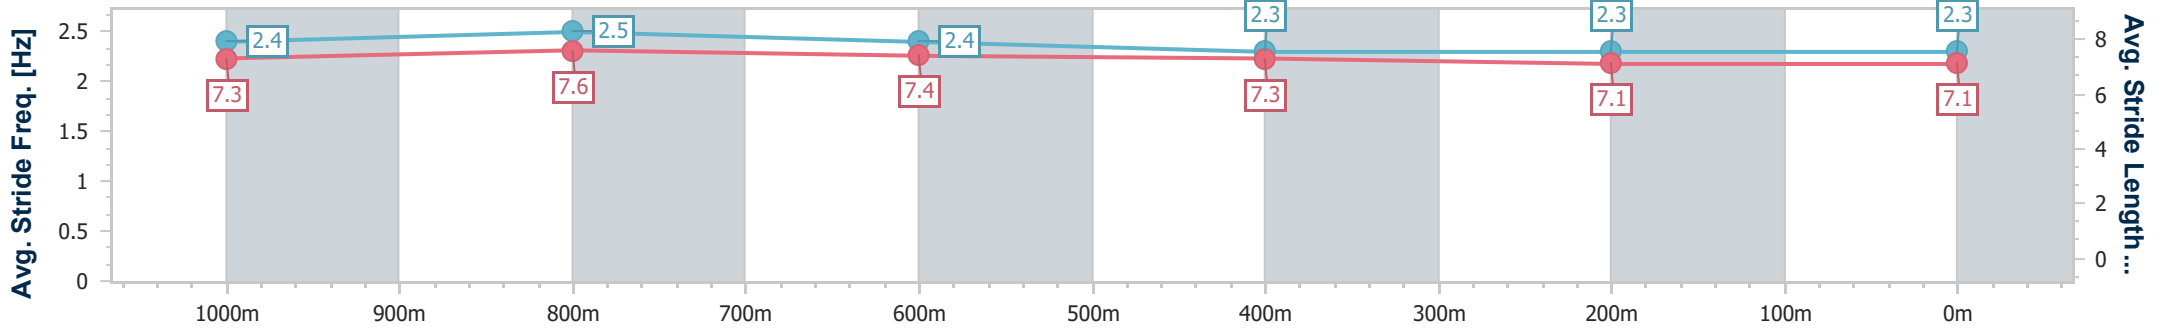

Horse/Jockey Name	Minks Star
Final Rank	4
Fastest Section Time (Section)	0:10.60 (1000m)
Top Speed [km/h] (Section)	70.4 (Overall)
Race State	Finished

Aquis Park Gold Coast Poly QLD Professional
Race 1: LA LUNA BEACH CLUB QTIS Three-Year-Old
BENCHMARK 60 Handicap - 1200m

01 April 2023 - 12:45

Track Rating: Synthetic, Weather: Overcast, Rail Position: True

Section	Overall	1000m	800m	600m	400m	200m
Section Times	1:11.53 [4] (0:13.15)	0:58.38 [1] (0:10.60)	0:47.78 [1] (0:11.48)	0:36.30 [2] (0:11.85)	0:24.45 [2] (0:12.11)	0:12.34 [2] (0:12.34)
Average Speed [km/h]	54.8	68.3	63.1	61.0	59.7	58.6
Top Speed [km/h]	70.4	70.1	65.2	62.6	60.5	59.4
Avg. Dist. to Rail [m]	8.1	2.7	1.1	0.7	1.9	1.1
Avg. Stride Freq. [Hz]	2.4	2.5	2.4	2.3	2.3	2.3
Avg. Stride Length [m]	7.3	7.6	7.4	7.3	7.1	7.1

- [ ] Ranking at each section and finish
- -.-.- No data available at this section
- NA No data available