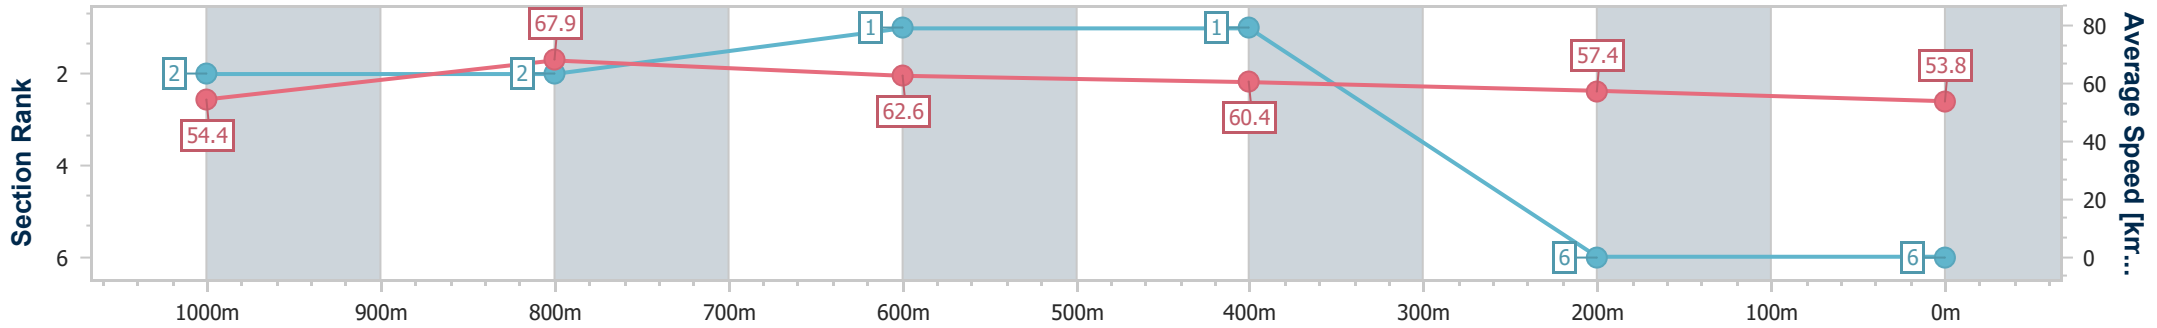

Horse/Jockey Name	Russian Pins
Final Rank	6
Fastest Section Time (Section)	0:10.61 (1000m)
Top Speed [km/h] (Section)	71.3 (1000m)
Race State	Finished

Aquis Park Gold Coast Poly QLD Professional
Race 1: LA LUNA BEACH CLUB QTIS Three-Year-Old
BENCHMARK 60 Handicap - 1200m

01 April 2023 - 12:45

Track Rating: Synthetic, Weather: Overcast, Rail Position: True

Section	Overall	1000m	800m	600m	400m	200m
Section Times	1:13.02 [6] (0:13.24)	0:59.78 [2] (0:10.61)	0:49.17 [2] (0:11.46)	0:37.71 [1] (0:11.80)	0:25.91 [1] (0:12.50)	0:13.41 [6] (0:13.41)
Average Speed [km/h]	54.4	67.9	62.6	60.4	57.4	53.8
Top Speed [km/h]	70.5	71.3	65.2	62.5	59.4	56.0
Avg. Dist. to Rail [m]	2.7	1.1	0.8	1.7	0.8	1.0
Avg. Stride Freq. [Hz]	2.5	2.6	2.5	2.4	2.4	2.3
Avg. Stride Length [m]	7.2	7.2	7.1	6.9	6.6	6.4

- [ ] Ranking at each section and finish
- -.-.- No data available at this section
- NA No data available