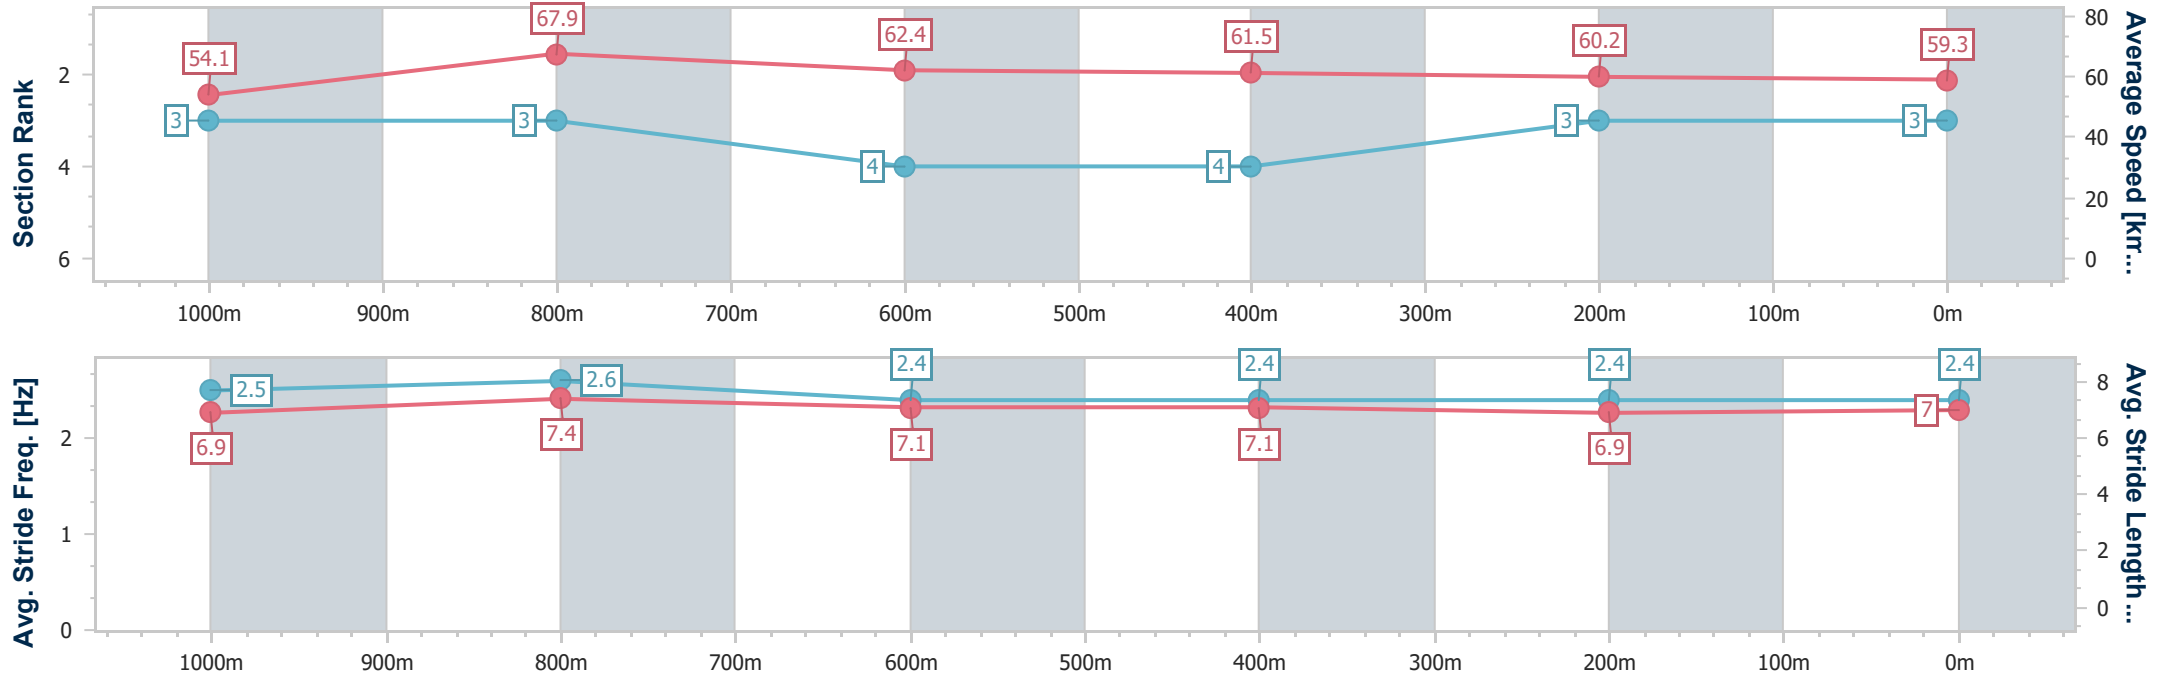

Section	Overall	1000m	800m	600m	400m	200m
Section Times	1:11.32 [3] (0:13.31)	0:58.01 [3] (0:10.61)	0:47.40 [3] (0:11.49)	0:35.91 [4] (0:11.72)	0:24.19 [4] (0:12.01)	0:12.18 [3] (0:12.18)
Average Speed [km/h]	54.1	67.9	62.4	61.5	60.2	59.3
Top Speed [km/h]	69.1	69.1	65.9	63.1	62.5	62.0
Avg. Dist. to Rail [m]	5.4	0.9	0.7	0.3	2.4	4.5
Avg. Stride Freq. [Hz]	2.5	2.6	2.4	2.4	2.4	2.4
Avg. Stride Length [m]	6.9	7.4	7.1	7.1	6.9	7.0