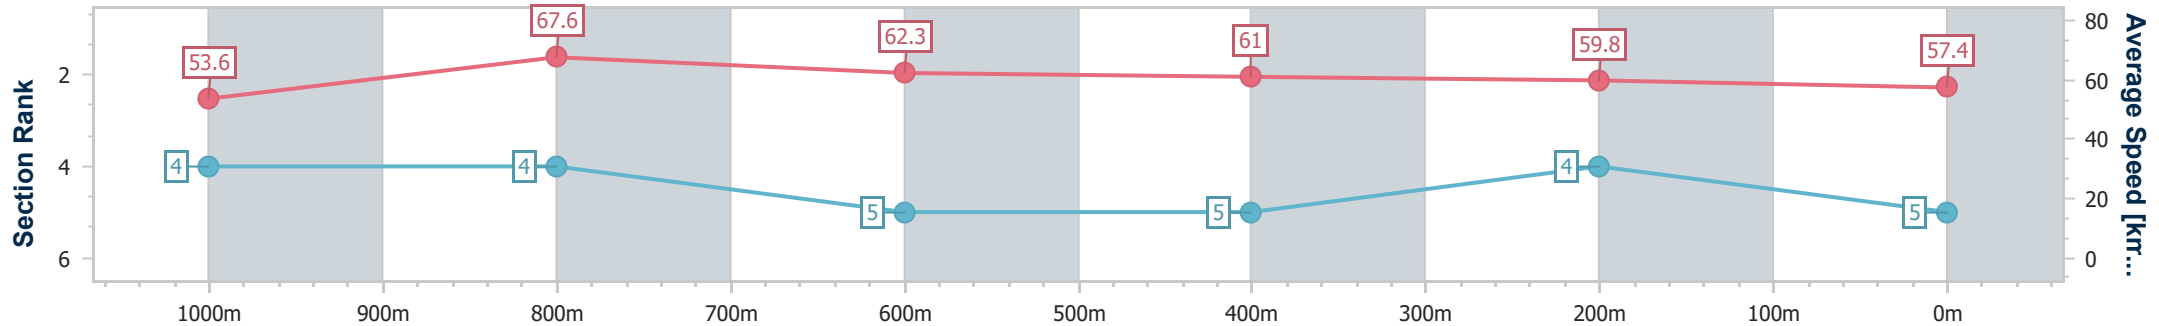

Horse/Jockey Name	Still Ready
Final Rank	5
Fastest Section Time (Section)	0:10.70 (1000m)
Top Speed [km/h] (Section)	69.1 (1000m)
Race State	Finished

Aquis Park Gold Coast Poly QLD Professional
Race 1: LA LUNA BEACH CLUB QTIS Three-Year-Old
BENCHMARK 60 Handicap - 1200m

01 April 2023 - 12:45

Track Rating: Synthetic, Weather: Overcast, Rail Position: True

Section	Overall	1000m	800m	600m	400m	200m
Section Times	1:11.98 [5] (0:13.44)	0:58.54 [4] (0:10.70)	0:47.84 [4] (0:11.53)	0:36.31 [5] (0:11.69)	0:24.62 [5] (0:12.03)	0:12.59 [4] (0:12.59)
Average Speed [km/h]	53.6	67.6	62.3	61.0	59.8	57.4
Top Speed [km/h]	68.8	69.1	65.8	64.3	60.9	58.9
Avg. Dist. to Rail [m]	4.2	1.6	0.9	1.2	1.1	1.5
Avg. Stride Freq. [Hz]	2.4	2.5	2.4	2.3	2.3	2.3
Avg. Stride Length [m]	7.2	7.5	7.3	7.4	7.2	7.1

- [ ] Ranking at each section and finish
- -.-.- No data available at this section
- NA No data available