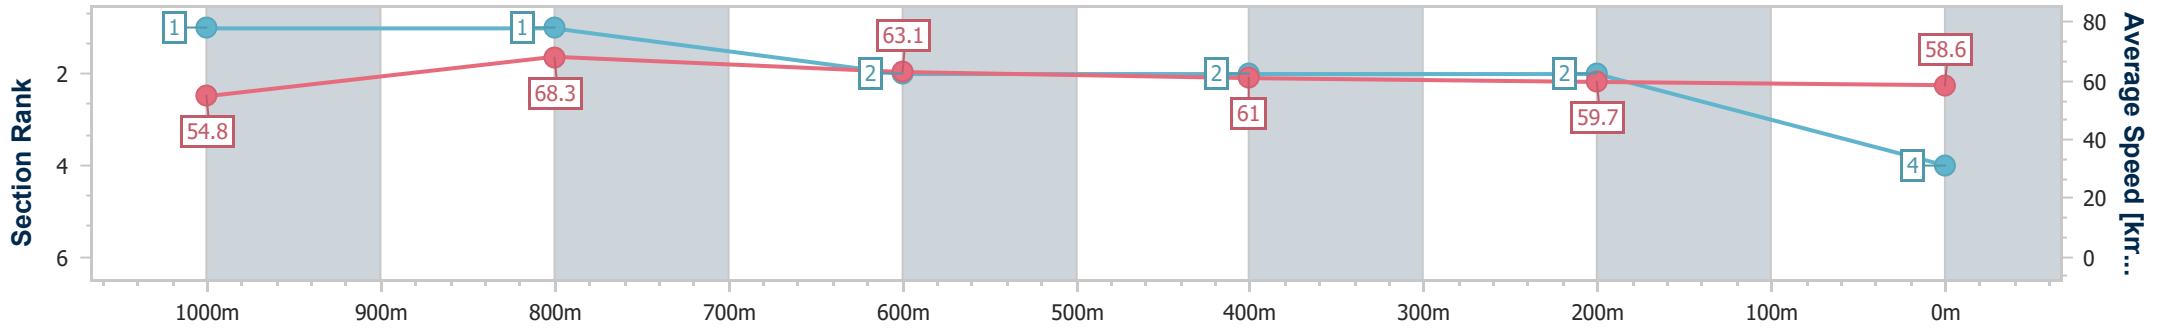

Horse/Jockey Name	Minks Star
Final Rank	4
Fastest Section Time (Section)	0:10.60 (1000m)
Top Speed [km/h] (Section)	70.4 (Overall)
Race State	Finished

Aquis Park Gold Coast Poly QLD Professional
Race 1: LA LUNA BEACH CLUB QTIS Three-Year-Old
BENCHMARK 60 Handicap - 1200m

01 April 2023 - 12:45

Track Rating: Synthetic, Weather: Overcast, Rail Position: True

Section	Overall	1000m	800m	600m	400m	200m
Section Times	1:11.53 [4] (0:13.15)	0:58.38 [1] (0:10.60)	0:47.78 [1] (0:11.48)	0:36.30 [2] (0:11.85)	0:24.45 [2] (0:12.11)	0:12.34 [2] (0:12.34)
Average Speed [km/h]	54.8	68.3	63.1	61.0	59.7	58.6
Top Speed [km/h]	70.4	70.1	65.2	62.6	60.5	59.4
Avg. Dist. to Rail [m]	8.1	2.7	1.1	0.7	1.9	1.1
Avg. Stride Freq. [Hz]	2.4	2.5	2.4	2.3	2.3	2.3
Avg. Stride Length [m]	7.3	7.6	7.4	7.3	7.1	7.1

- [ ] Ranking at each section and finish
- -.-.- No data available at this section
- NA No data available