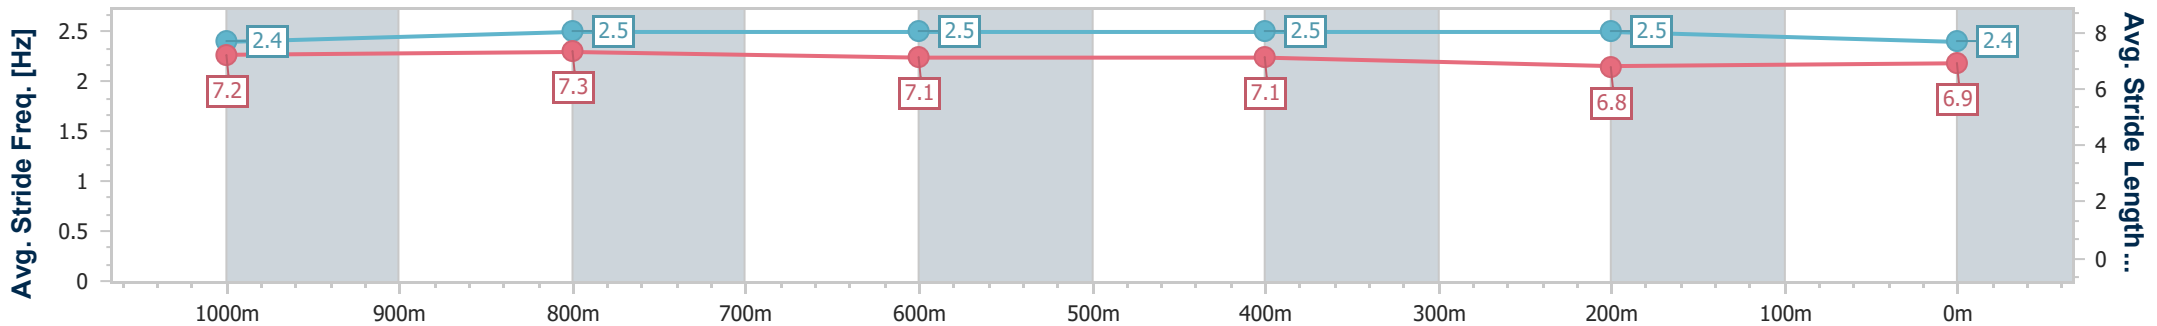

Horse/Jockey Name	Boardie
Final Rank	2
Fastest Section Time (Section)	0:10.88 (1000m)
Top Speed [km/h] (Section)	67.2 (1000m)
Race State	Finished

Aquis Park Gold Coast Poly QLD Professional
Race 1: LA LUNA BEACH CLUB QTIS Three-Year-Old
BENCHMARK 60 Handicap - 1200m

01 April 2023 - 12:45

Track Rating: Synthetic, Weather: Overcast, Rail Position: True

Section	Overall	1000m	800m	600m	400m	200m
Section Times	1:11.27 [2] (0:13.52)	0:57.75 [5] (0:10.88)	0:46.87 [5] (0:11.17)	0:35.70 [3] (0:11.73)	0:23.97 [3] (0:11.96)	0:12.01 [1] (0:12.01)
Average Speed [km/h]	53.3	66.0	64.5	62.3	60.7	60.2
Top Speed [km/h]	67.2	67.2	65.8	64.2	62.1	62.3
Avg. Dist. to Rail [m]	3.0	0.6	1.1	2.6	5.6	7.0
Avg. Stride Freq. [Hz]	2.4	2.5	2.5	2.5	2.5	2.4
Avg. Stride Length [m]	7.2	7.3	7.1	7.1	6.8	6.9

- [ ] Ranking at each section and finish
- -.-.- No data available at this section
- NA No data available