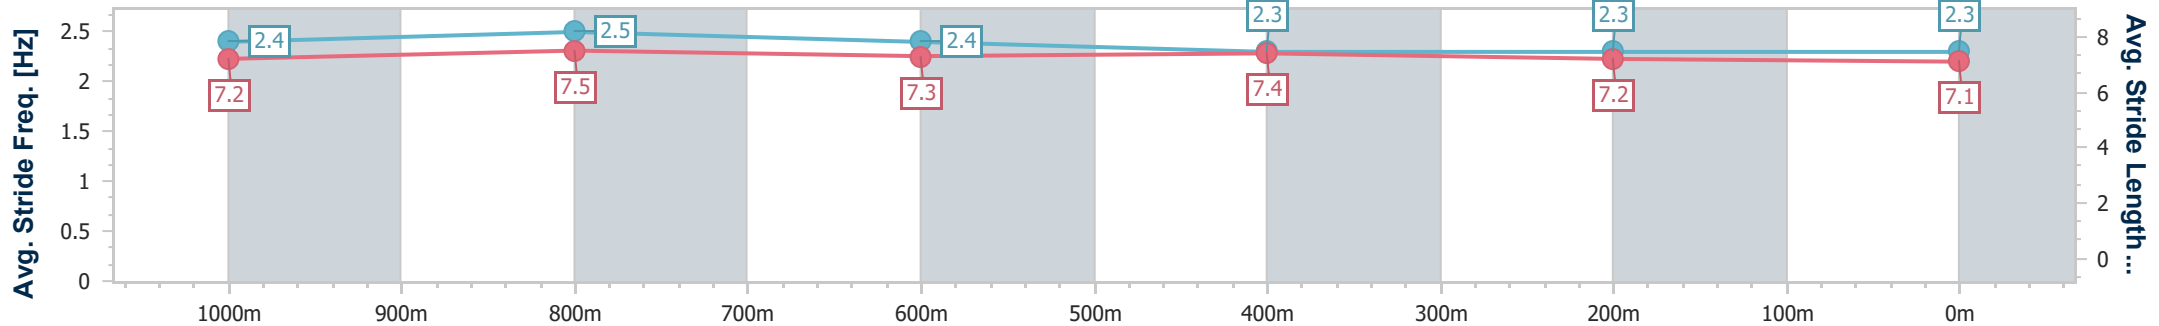

Horse/Jockey Name	Still Ready
Final Rank	5
Fastest Section Time (Section)	0:10.70 (1000m)
Top Speed [km/h] (Section)	69.1 (1000m)
Race State	Finished

Aquis Park Gold Coast Poly QLD Professional
Race 1: LA LUNA BEACH CLUB QTIS Three-Year-Old
BENCHMARK 60 Handicap - 1200m

01 April 2023 - 12:45

Track Rating: Synthetic, Weather: Overcast, Rail Position: True

Section	Overall	1000m	800m	600m	400m	200m
Section Times	1:11.98 [5] (0:13.44)	0:58.54 [4] (0:10.70)	0:47.84 [4] (0:11.53)	0:36.31 [5] (0:11.69)	0:24.62 [5] (0:12.03)	0:12.59 [4] (0:12.59)
Average Speed [km/h]	53.6	67.6	62.3	61.0	59.8	57.4
Top Speed [km/h]	68.8	69.1	65.8	64.3	60.9	58.9
Avg. Dist. to Rail [m]	4.2	1.6	0.9	1.2	1.1	1.5
Avg. Stride Freq. [Hz]	2.4	2.5	2.4	2.3	2.3	2.3
Avg. Stride Length [m]	7.2	7.5	7.3	7.4	7.2	7.1

- [ ] Ranking at each section and finish
- -.-.- No data available at this section
- NA No data available