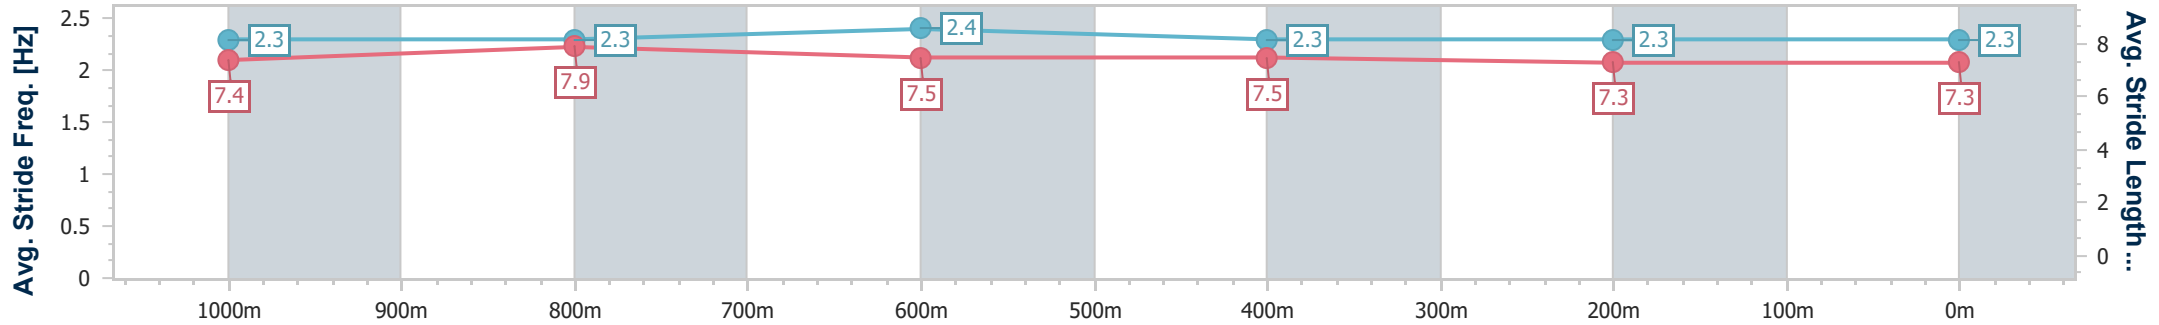

01 April 2023 - 12:45

Track Rating: Synthetic, Weather: Overcast, Rail Position: True

Section	Overall	1000m	800m	600m	400m	200m
Section Times	1:11.17 [1] (0:13.61)	0:57.56 [6] (0:10.92)	0:46.64 [6] (0:11.14)	0:35.50 [6] (0:11.71)	0:23.79 [6] (0:12.00)	0:11.79 [5] (0:11.79)
Average Speed [km/h]	52.9	65.9	64.4	61.3	60.2	61.3
Top Speed [km/h]	67.2	67.6	66.5	63.0	61.9	62.3
Avg. Dist. to Rail [m]	1.6	0.4	0.6	0.3	3.3	5.6
Avg. Stride Freq. [Hz]	2.3	2.3	2.4	2.3	2.3	2.3
Avg. Stride Length [m]	7.4	7.9	7.5	7.5	7.3	7.3