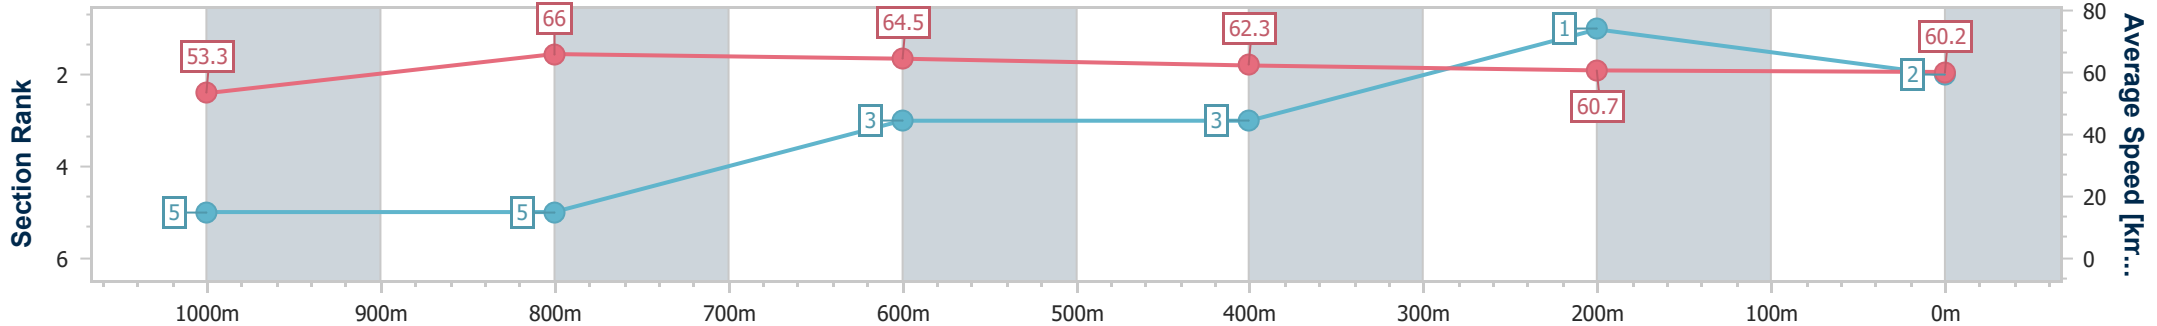

Horse/Jockey Name	Boardie
Final Rank	2
Fastest Section Time (Section)	0:10.88 (1000m)
Top Speed [km/h] (Section)	67.2 (1000m)
Race State	Finished

Aquis Park Gold Coast Poly QLD Professional
Race 1: LA LUNA BEACH CLUB QTIS Three-Year-Old
BENCHMARK 60 Handicap - 1200m

01 April 2023 - 12:45

Track Rating: Synthetic, Weather: Overcast, Rail Position: True

Section	Overall	1000m	800m	600m	400m	200m
Section Times	1:11.27 [2] (0:13.52)	0:57.75 [5] (0:10.88)	0:46.87 [5] (0:11.17)	0:35.70 [3] (0:11.73)	0:23.97 [3] (0:11.96)	0:12.01 [1] (0:12.01)
Average Speed [km/h]	53.3	66.0	64.5	62.3	60.7	60.2
Top Speed [km/h]	67.2	67.2	65.8	64.2	62.1	62.3
Avg. Dist. to Rail [m]	3.0	0.6	1.1	2.6	5.6	7.0
Avg. Stride Freq. [Hz]	2.4	2.5	2.5	2.5	2.5	2.4
Avg. Stride Length [m]	7.2	7.3	7.1	7.1	6.8	6.9

- [ ] Ranking at each section and finish
- -.-.- No data available at this section
- NA No data available