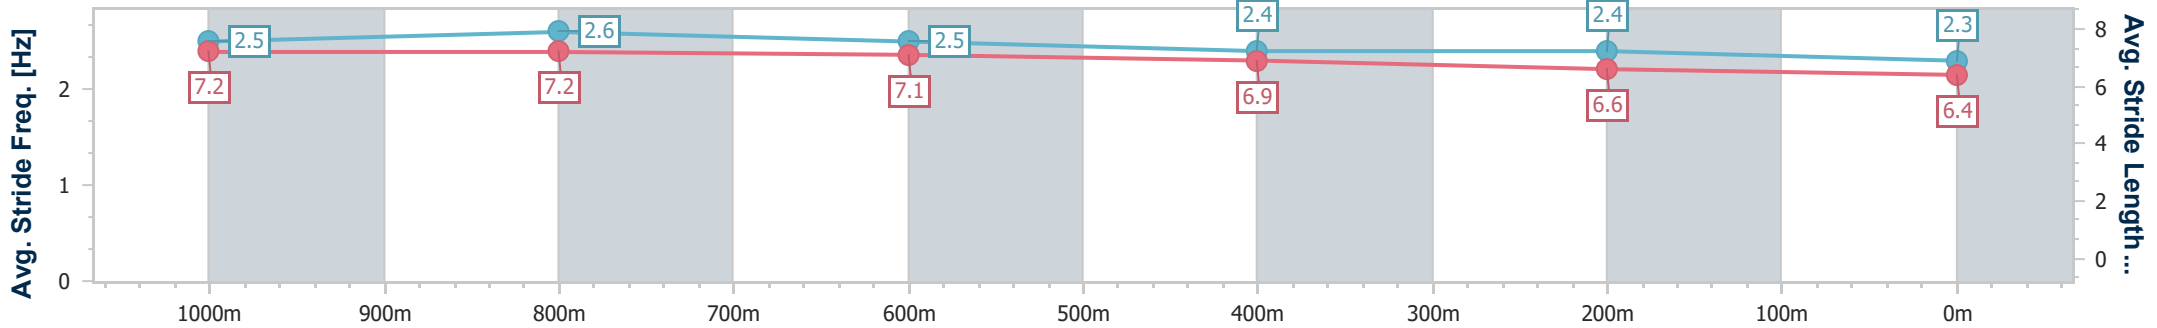

Horse/Jockey Name	Russian Pins
Final Rank	6
Fastest Section Time (Section)	0:10.61 (1000m)
Top Speed [km/h] (Section)	71.3 (1000m)
Race State	Finished

Aquis Park Gold Coast Poly QLD Professional
Race 1: LA LUNA BEACH CLUB QTIS Three-Year-Old
BENCHMARK 60 Handicap - 1200m

01 April 2023 - 12:45

Track Rating: Synthetic, Weather: Overcast, Rail Position: True

Section	Overall	1000m	800m	600m	400m	200m
Section Times	1:13.02 [6] (0:13.24)	0:59.78 [2] (0:10.61)	0:49.17 [2] (0:11.46)	0:37.71 [1] (0:11.80)	0:25.91 [1] (0:12.50)	0:13.41 [6] (0:13.41)
Average Speed [km/h]	54.4	67.9	62.6	60.4	57.4	53.8
Top Speed [km/h]	70.5	71.3	65.2	62.5	59.4	56.0
Avg. Dist. to Rail [m]	2.7	1.1	0.8	1.7	0.8	1.0
Avg. Stride Freq. [Hz]	2.5	2.6	2.5	2.4	2.4	2.3
Avg. Stride Length [m]	7.2	7.2	7.1	6.9	6.6	6.4

- [ ] Ranking at each section and finish
- -.-.- No data available at this section
- NA No data available