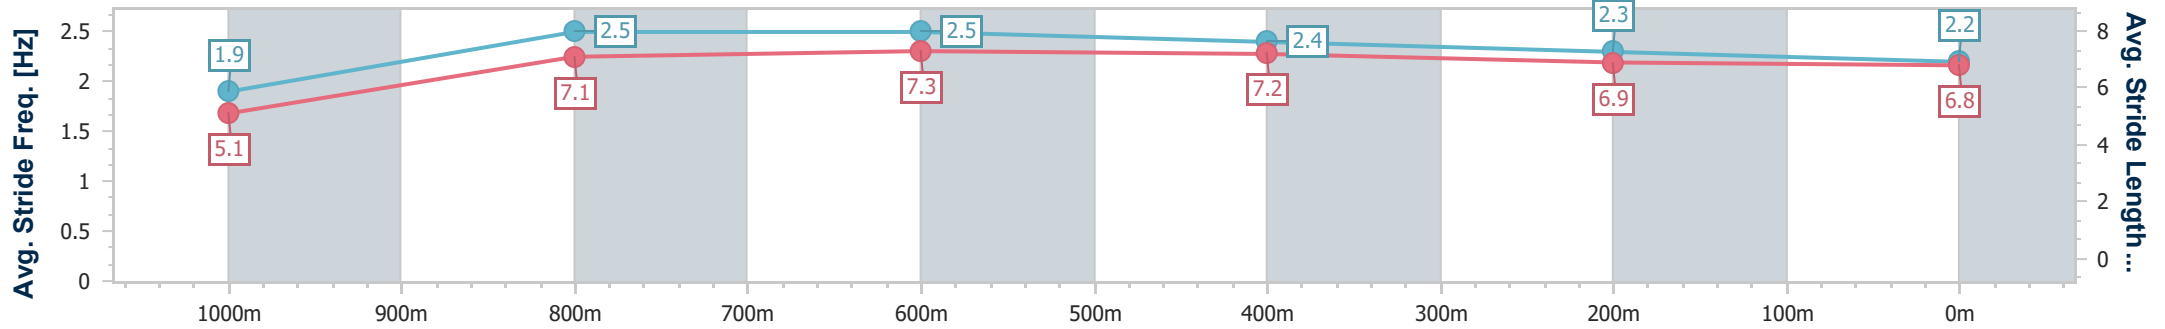

Aquis Park Gold Coast Poly QLD Professional

Race 5: TOTAL TOOLS PRICE BEAT GUARANTEE
BENCHMARK 58 Handicap - 1050m

25 March 2023 - 15:30

Track Rating: Synthetic, Weather: Overcast, Rail Position: True

Section	Overall	1000m	800m	600m	400m	200m
Section Times	1:04.12 [7] (0:04.95)	0:59.17 [3] (0:11.42)	0:47.75 [5] (0:10.82)	0:36.93 [6] (0:11.43)	0:25.50 [7] (0:12.41)	0:13.09 [7] (0:13.09)
Average Speed [km/h]	36.4	63.3	66.3	62.9	58.0	55.0
Top Speed [km/h]	56.1	65.5	66.6	65.4	59.2	57.1
Avg. Dist. to Rail [m]	2.8	1.0	0.6	0.2	0.4	1.7
Avg. Stride Freq. [Hz]	1.9	2.5	2.5	2.4	2.3	2.2
Avg. Stride Length [m]	5.1	7.1	7.3	7.2	6.9	6.8

- [] Ranking at each section and finish
- .-.- No data available at this section
- NA No data available