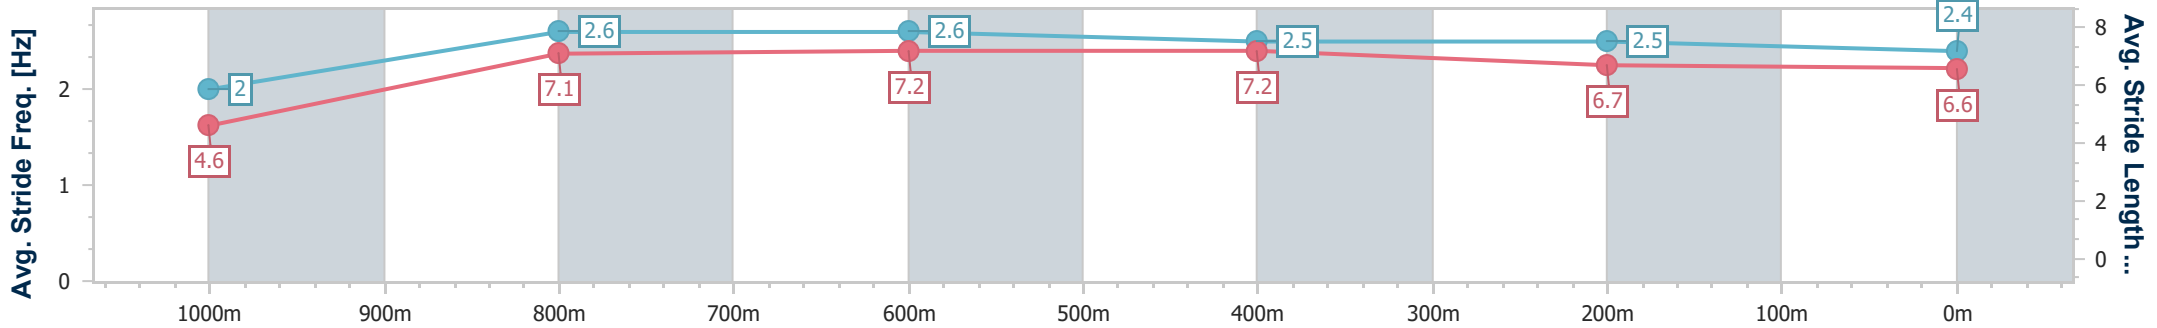

Aquis Park Gold Coast Poly QLD Professional

Race 5: TOTAL TOOLS PRICE BEAT GUARANTEE
BENCHMARK 58 Handicap - 1050m

25 March 2023 - 15:30

Track Rating: Synthetic, Weather: Overcast, Rail Position: True

Section	Overall	1000m	800m	600m	400m	200m
Section Times	1:03.22 [4] (0:05.33)	0:57.89 [7] (0:11.14)	0:46.75 [6] (0:10.96)	0:35.79 [7] (0:11.36)	0:24.43 [6] (0:11.91)	0:12.52 [6] (0:12.52)
Average Speed [km/h]	33.9	65.1	66.5	64.1	60.7	57.6
Top Speed [km/h]	55.2	67.8	68.2	66.9	61.5	59.9
Avg. Dist. to Rail [m]	5.1	2.3	2.6	2.5	2.8	4.3
Avg. Stride Freq. [Hz]	2.0	2.6	2.6	2.5	2.5	2.4
Avg. Stride Length [m]	4.6	7.1	7.2	7.2	6.7	6.6