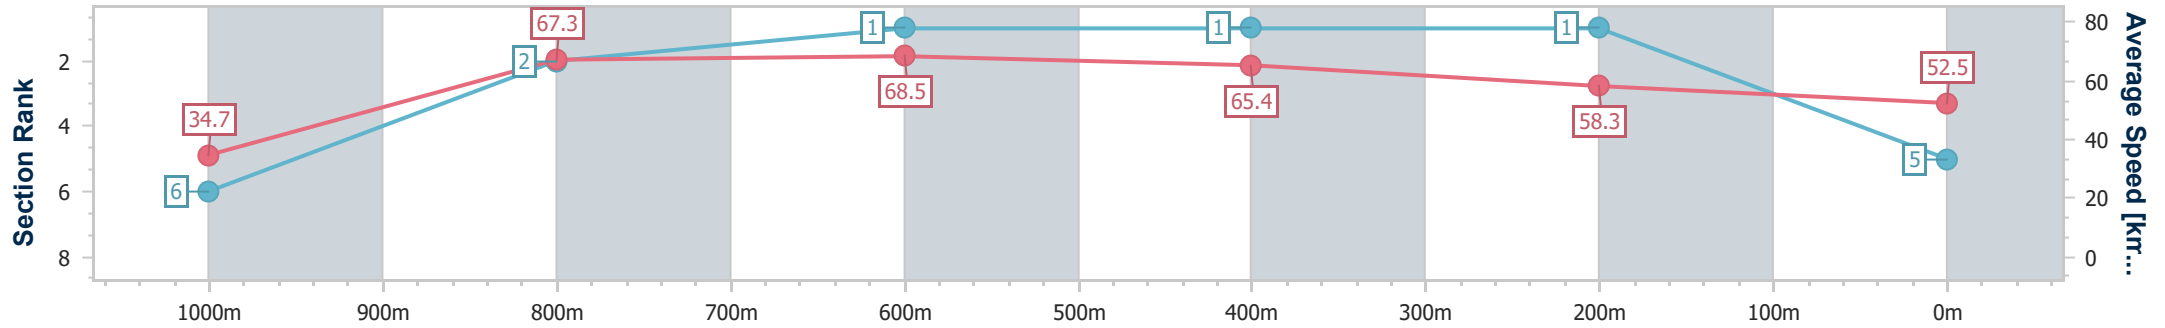

Aquis Park Gold Coast Poly QLD Professional

Race 5: TOTAL TOOLS PRICE BEAT GUARANTEE
BENCHMARK 58 Handicap - 1050m

25 March 2023 - 15:30

Track Rating: Synthetic, Weather: Overcast, Rail Position: True

Section	Overall	1000m	800m	600m	400m	200m
Section Times	1:03.92 [5] (0:05.19)	0:58.73 [6] (0:10.75)	0:47.98 [2] (0:10.56)	0:37.42 [1] (0:11.15)	0:26.27 [1] (0:12.51)	0:13.76 [1] (0:13.76)
Average Speed [km/h]	34.7	67.3	68.5	65.4	58.3	52.5
Top Speed [km/h]	57.4	70.4	70.1	68.1	62.6	56.5
Avg. Dist. to Rail [m]	4.1	1.3	1.2	2.8	6.2	7.7
Avg. Stride Freq. [Hz]	2.1	2.6	2.6	2.5	2.4	2.2
Avg. Stride Length [m]	4.6	7.3	7.3	7.2	6.7	6.5

- [] Ranking at each section and finish
- .-.- No data available at this section
- NA No data available

Horse/Jockey Name	Cosmic Serenade
Final Rank	6
Fastest Section Time (Section)	0:04.85 (Overall)
Top Speed [km/h] (Section)	68.2 (1000m)
Race State	Finished