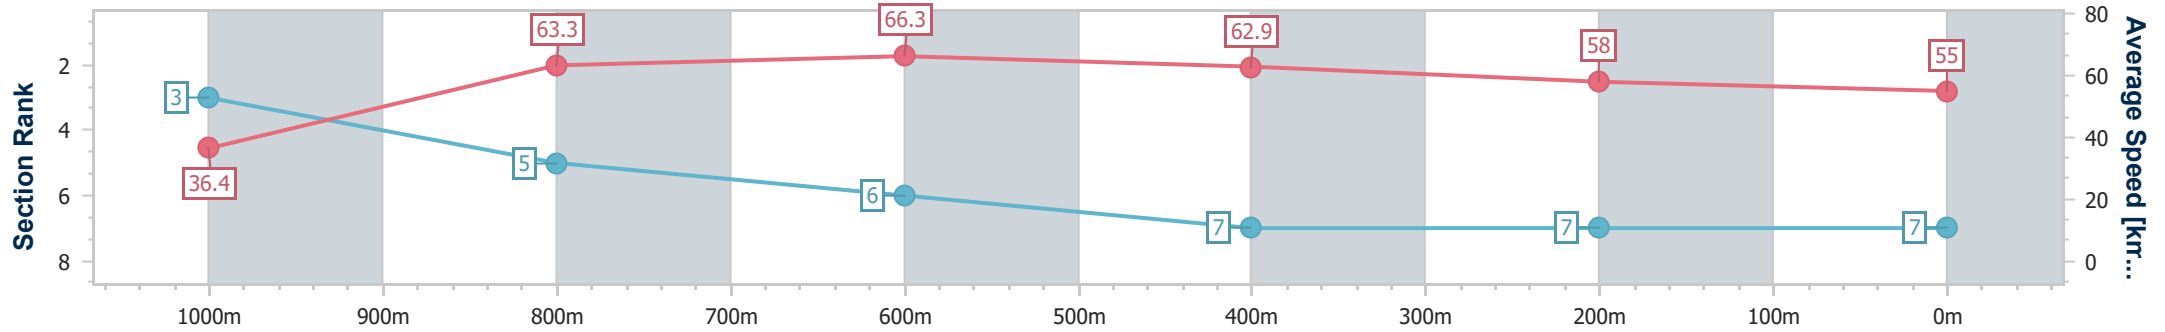

Aquis Park Gold Coast Poly QLD Professional

Race 5: TOTAL TOOLS PRICE BEAT GUARANTEE
BENCHMARK 58 Handicap - 1050m

25 March 2023 - 15:30

Track Rating: Synthetic, Weather: Overcast, Rail Position: True

Section	Overall	1000m	800m	600m	400m	200m
Section Times	1:04.12 [7] (0:04.95)	0:59.17 [3] (0:11.42)	0:47.75 [5] (0:10.82)	0:36.93 [6] (0:11.43)	0:25.50 [7] (0:12.41)	0:13.09 [7] (0:13.09)
Average Speed [km/h]	36.4	63.3	66.3	62.9	58.0	55.0
Top Speed [km/h]	56.1	65.5	66.6	65.4	59.2	57.1
Avg. Dist. to Rail [m]	2.8	1.0	0.6	0.2	0.4	1.7
Avg. Stride Freq. [Hz]	1.9	2.5	2.5	2.4	2.3	2.2
Avg. Stride Length [m]	5.1	7.1	7.3	7.2	6.9	6.8

- [] Ranking at each section and finish
- .-.- No data available at this section
- NA No data available