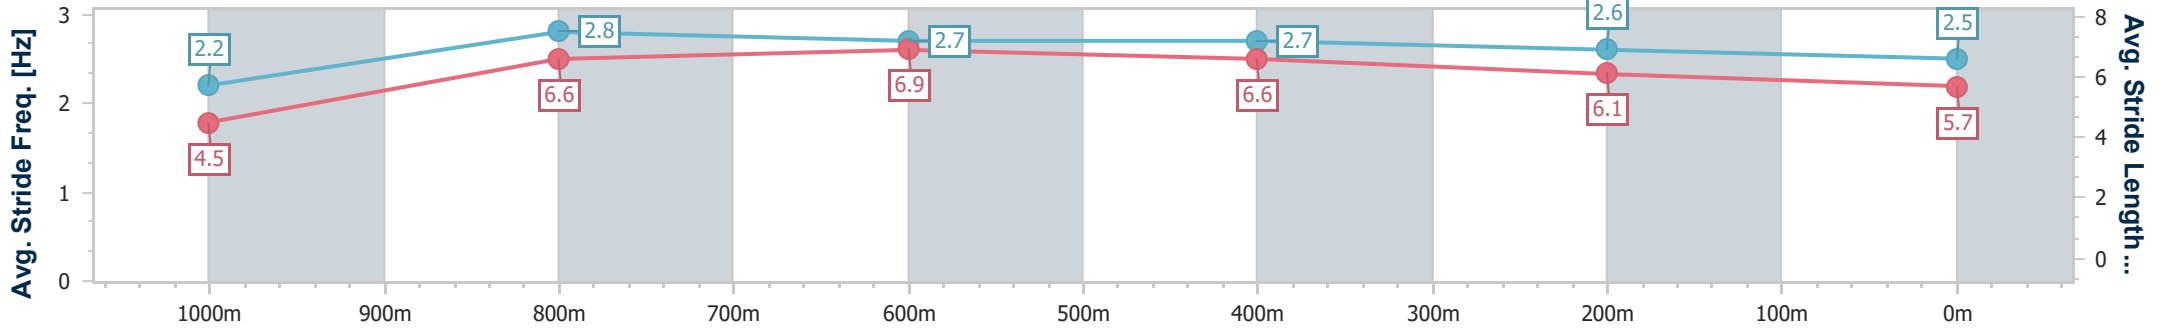

- [] Ranking at each section and finish
- .-.- No data available at this section
- NA No data available

Horse/Jockey Name	Cosmic Serenade
Final Rank	6
Fastest Section Time (Section)	0:04.85 (Overall)
Top Speed [km/h] (Section)	68.2 (1000m)
Race State	Finished

Aquis Park Gold Coast Poly QLD Professional

Race 5: TOTAL TOOLS PRICE BEAT GUARANTEE
BENCHMARK 58 Handicap - 1050m

25 March 2023 - 15:30

Track Rating: Synthetic, Weather: Overcast, Rail Position: True

Section	Overall	1000m	800m	600m	400m	200m
Section Times	1:04.05 [6] (0:04.85)	0:59.20 [1] (0:10.92)	0:48.28 [1] (0:10.73)	0:37.55 [2] (0:11.20)	0:26.35 [2] (0:12.36)	0:13.99 [2] (0:13.99)
Average Speed [km/h]	37.2	66.0	67.6	64.4	58.4	51.7
Top Speed [km/h]	57.5	68.2	68.0	67.3	60.5	56.4
Avg. Dist. to Rail [m]	2.2	0.4	1.4	0.8	2.4	5.4
Avg. Stride Freq. [Hz]	2.2	2.8	2.7	2.7	2.6	2.5
Avg. Stride Length [m]	4.5	6.6	6.9	6.6	6.1	5.7