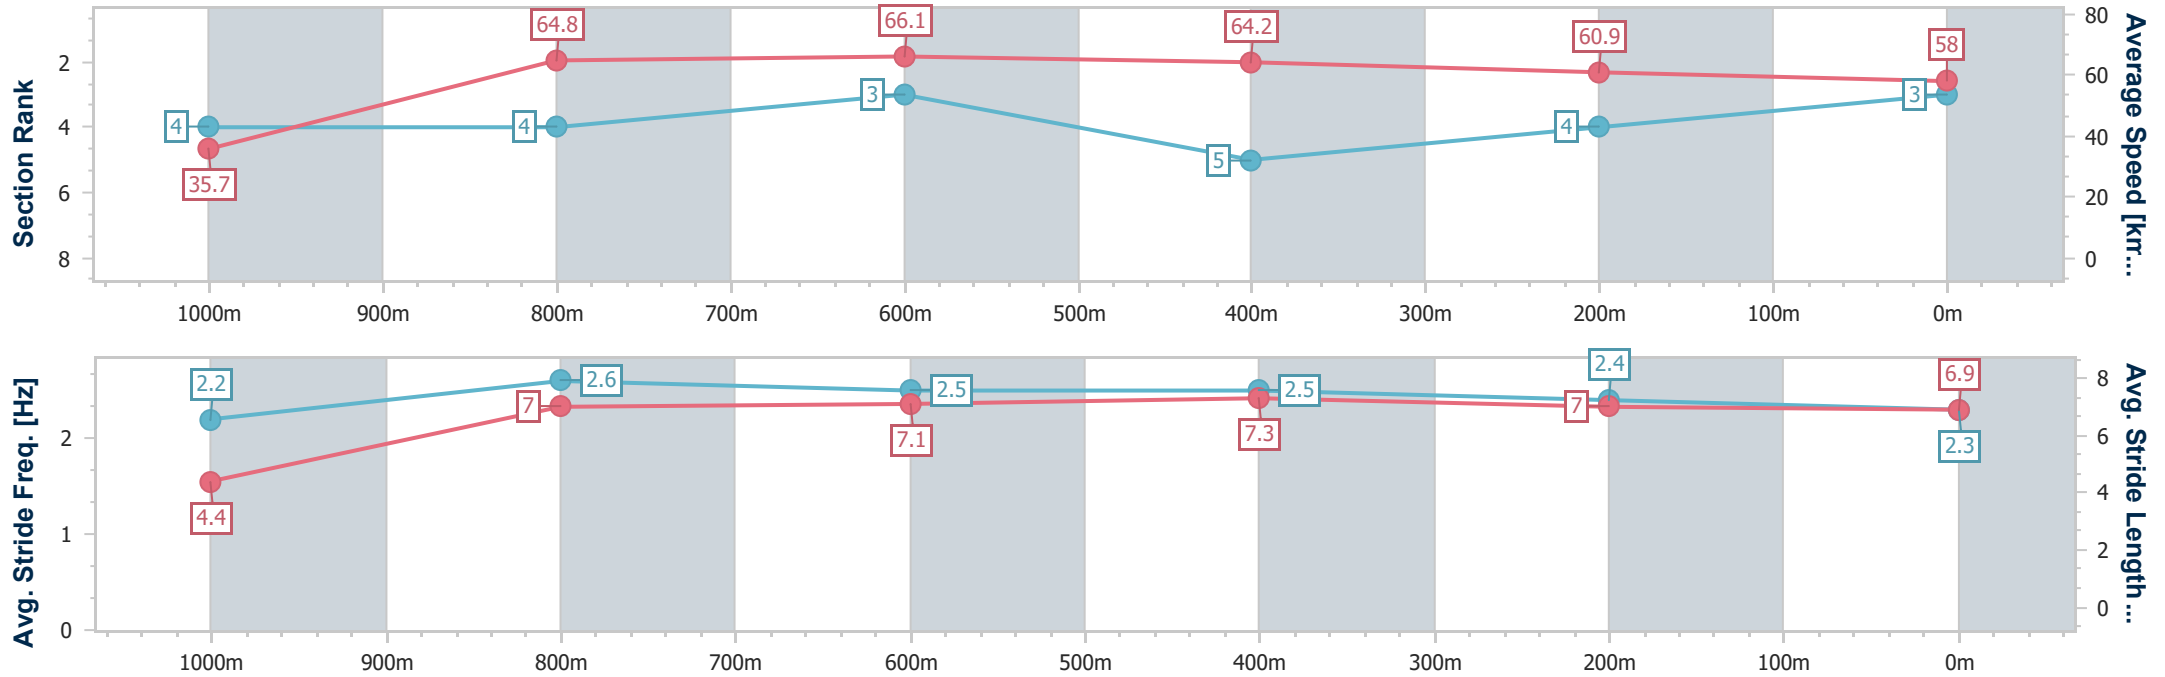

Aquis Park Gold Coast Poly QLD Professional

Race 5: TOTAL TOOLS PRICE BEAT GUARANTEE
BENCHMARK 58 Handicap - 1050m

25 March 2023 - 15:30

Track Rating: Synthetic, Weather: Overcast, Rail Position: True

Section	Overall	1000m	800m	600m	400m	200m
Section Times	1:03.03 [3] (0:05.04)	0:57.99 [4] (0:11.23)	0:46.76 [4] (0:10.99)	0:35.77 [3] (0:11.38)	0:24.39 [5] (0:11.93)	0:12.46 [4] (0:12.46)
Average Speed [km/h]	35.7	64.8	66.1	64.2	60.9	58.0
Top Speed [km/h]	57.1	66.6	67.4	67.5	62.9	60.7
Avg. Dist. to Rail [m]	8.0	3.8	1.9	2.8	6.6	8.4
Avg. Stride Freq. [Hz]	2.2	2.6	2.5	2.5	2.4	2.3
Avg. Stride Length [m]	4.4	7.0	7.1	7.3	7.0	6.9

- [] Ranking at each section and finish
- .-.- No data available at this section
- NA No data available

Horse/Jockey Name	Absolutely Foxy
Final Rank	4
Fastest Section Time (Section)	0:05.33 (Overall)
Top Speed [km/h] (Section)	68.2 (800m)
Race State	Finished