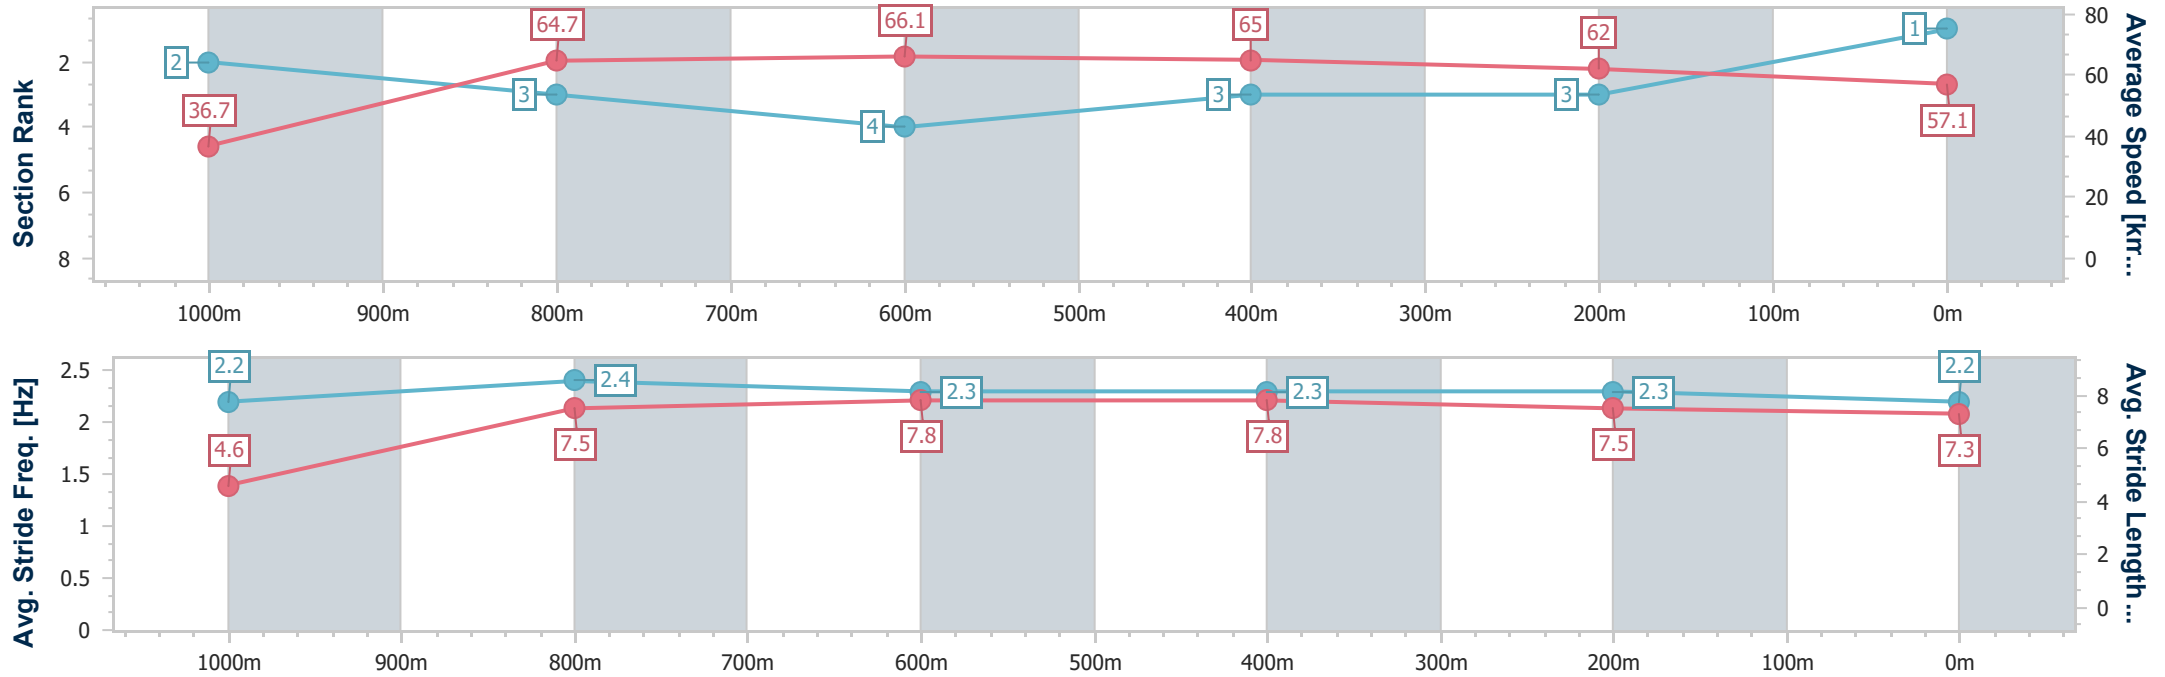

- [] Ranking at each section and finish
- .-.- No data available at this section
- NA No data available

Horse/Jockey Name	Grandeur Rose
Final Rank	2
Fastest Section Time (Section)	0:05.08 (Overall)
Top Speed [km/h] (Section)	68.4 (800m)
Race State	Finished