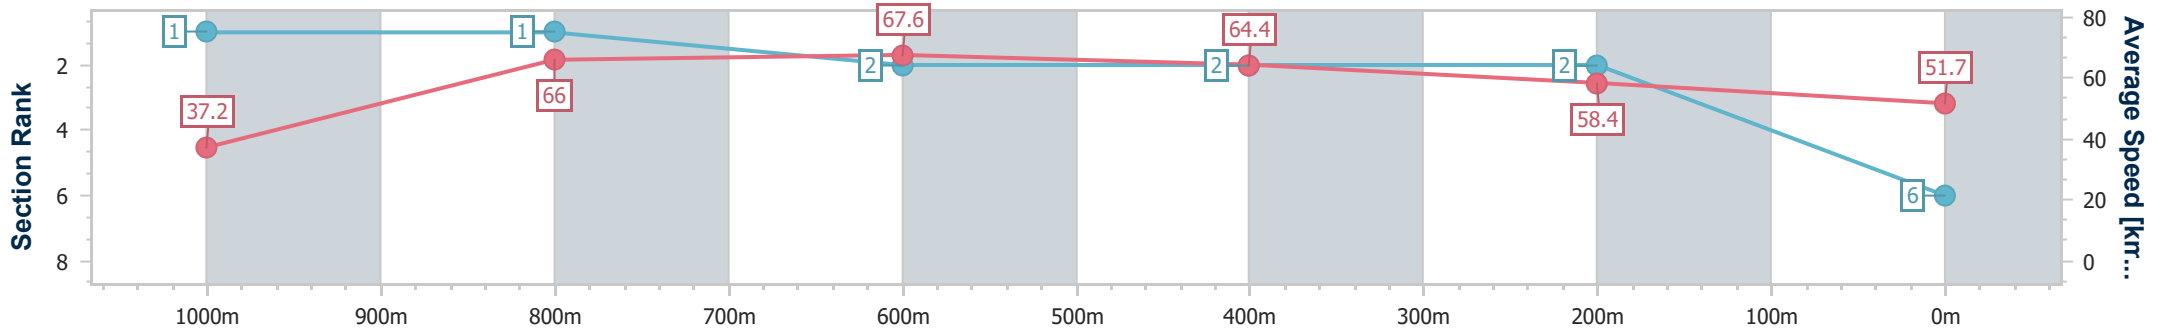

- [] Ranking at each section and finish
- .-.- No data available at this section
- NA No data available

Horse/Jockey Name	Cosmic Serenade
Final Rank	6
Fastest Section Time (Section)	0:04.85 (Overall)
Top Speed [km/h] (Section)	68.2 (1000m)
Race State	Finished

Aquis Park Gold Coast Poly QLD Professional

Race 5: TOTAL TOOLS PRICE BEAT GUARANTEE
BENCHMARK 58 Handicap - 1050m

25 March 2023 - 15:30

Track Rating: Synthetic, Weather: Overcast, Rail Position: True

Section	Overall	1000m	800m	600m	400m	200m
Section Times	1:04.05 [6] (0:04.85)	0:59.20 [1] (0:10.92)	0:48.28 [1] (0:10.73)	0:37.55 [2] (0:11.20)	0:26.35 [2] (0:12.36)	0:13.99 [2] (0:13.99)
Average Speed [km/h]	37.2	66.0	67.6	64.4	58.4	51.7
Top Speed [km/h]	57.5	68.2	68.0	67.3	60.5	56.4
Avg. Dist. to Rail [m]	2.2	0.4	1.4	0.8	2.4	5.4
Avg. Stride Freq. [Hz]	2.2	2.8	2.7	2.7	2.6	2.5
Avg. Stride Length [m]	4.5	6.6	6.9	6.6	6.1	5.7