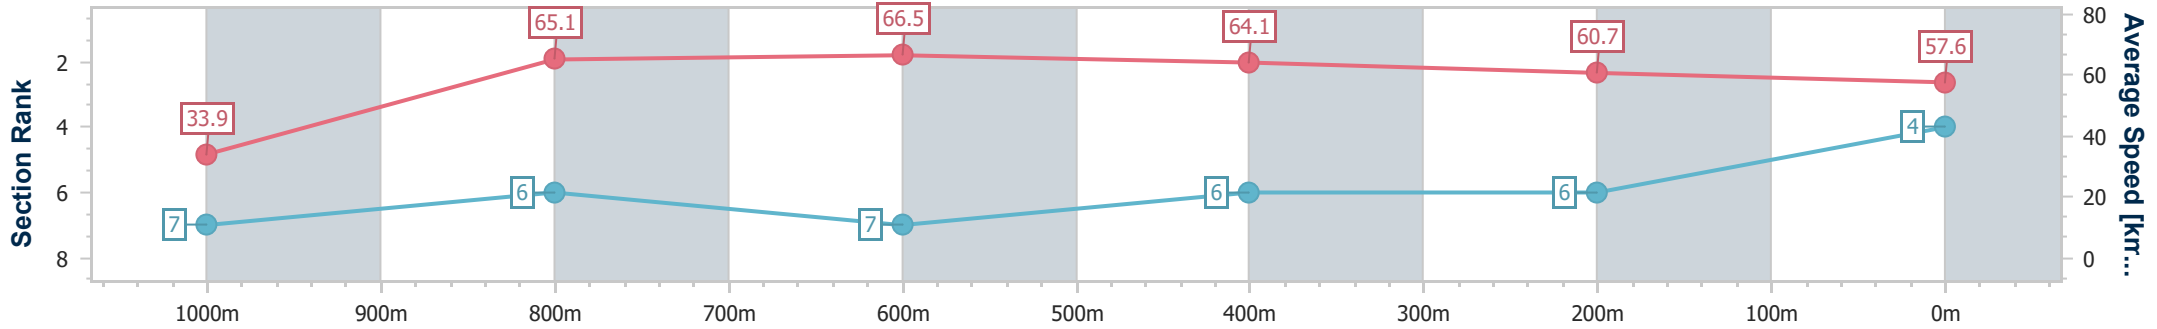

Aquis Park Gold Coast Poly QLD Professional

Race 5: TOTAL TOOLS PRICE BEAT GUARANTEE
BENCHMARK 58 Handicap - 1050m

25 March 2023 - 15:30

Track Rating: Synthetic, Weather: Overcast, Rail Position: True

Section	Overall	1000m	800m	600m	400m	200m
Section Times	1:03.22 [4] (0:05.33)	0:57.89 [7] (0:11.14)	0:46.75 [6] (0:10.96)	0:35.79 [7] (0:11.36)	0:24.43 [6] (0:11.91)	0:12.52 [6] (0:12.52)
Average Speed [km/h]	33.9	65.1	66.5	64.1	60.7	57.6
Top Speed [km/h]	55.2	67.8	68.2	66.9	61.5	59.9
Avg. Dist. to Rail [m]	5.1	2.3	2.6	2.5	2.8	4.3
Avg. Stride Freq. [Hz]	2.0	2.6	2.6	2.5	2.5	2.4
Avg. Stride Length [m]	4.6	7.1	7.2	7.2	6.7	6.6