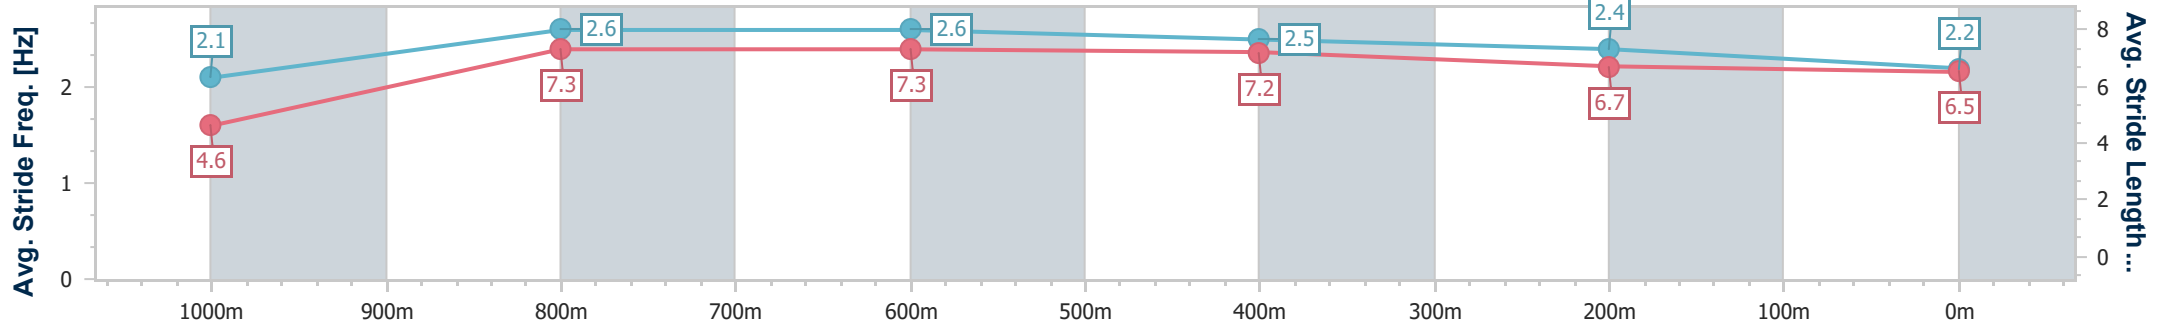

Aquis Park Gold Coast Poly QLD Professional

Race 5: TOTAL TOOLS PRICE BEAT GUARANTEE
BENCHMARK 58 Handicap - 1050m

25 March 2023 - 15:30

Track Rating: Synthetic, Weather: Overcast, Rail Position: True

Section	Overall	1000m	800m	600m	400m	200m
Section Times	1:03.92 [5] (0:05.19)	0:58.73 [6] (0:10.75)	0:47.98 [2] (0:10.56)	0:37.42 [1] (0:11.15)	0:26.27 [1] (0:12.51)	0:13.76 [1] (0:13.76)
Average Speed [km/h]	34.7	67.3	68.5	65.4	58.3	52.5
Top Speed [km/h]	57.4	70.4	70.1	68.1	62.6	56.5
Avg. Dist. to Rail [m]	4.1	1.3	1.2	2.8	6.2	7.7
Avg. Stride Freq. [Hz]	2.1	2.6	2.6	2.5	2.4	2.2
Avg. Stride Length [m]	4.6	7.3	7.3	7.2	6.7	6.5

- [] Ranking at each section and finish
- .-.- No data available at this section
- NA No data available

Horse/Jockey Name	Cosmic Serenade
Final Rank	6
Fastest Section Time (Section)	0:04.85 (Overall)
Top Speed [km/h] (Section)	68.2 (1000m)
Race State	Finished