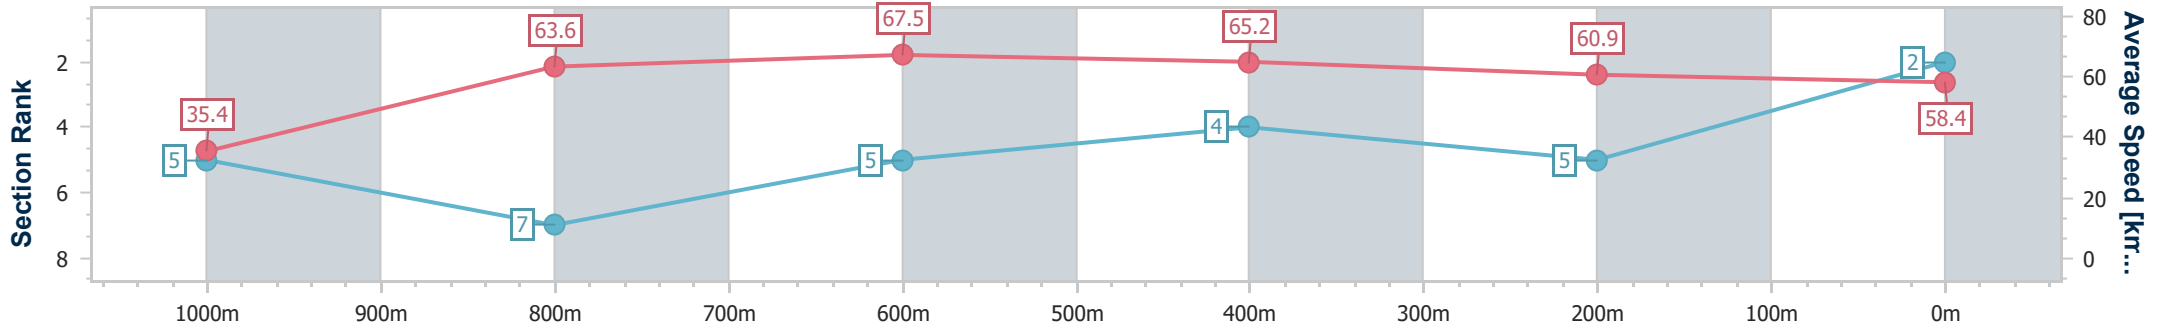

Aquis Park Gold Coast Poly QLD Professional

Race 5: TOTAL TOOLS PRICE BEAT GUARANTEE
BENCHMARK 58 Handicap - 1050m

25 March 2023 - 15:30

Track Rating: Synthetic, Weather: Overcast, Rail Position: True

Section	Overall	1000m	800m	600m	400m	200m
Section Times	1:02.96 [2] (0:05.08)	0:57.88 [5] (0:11.44)	0:46.44 [7] (0:10.82)	0:35.62 [5] (0:11.25)	0:24.37 [4] (0:12.00)	0:12.37 [5] (0:12.37)
Average Speed [km/h]	35.4	63.6	67.5	65.2	60.9	58.4
Top Speed [km/h]	55.6	67.0	68.4	67.4	63.0	59.9
Avg. Dist. to Rail [m]	5.1	2.8	2.9	3.7	8.1	10.1
Avg. Stride Freq. [Hz]	2.0	2.5	2.5	2.4	2.4	2.3
Avg. Stride Length [m]	4.8	7.0	7.4	7.4	7.1	7.1