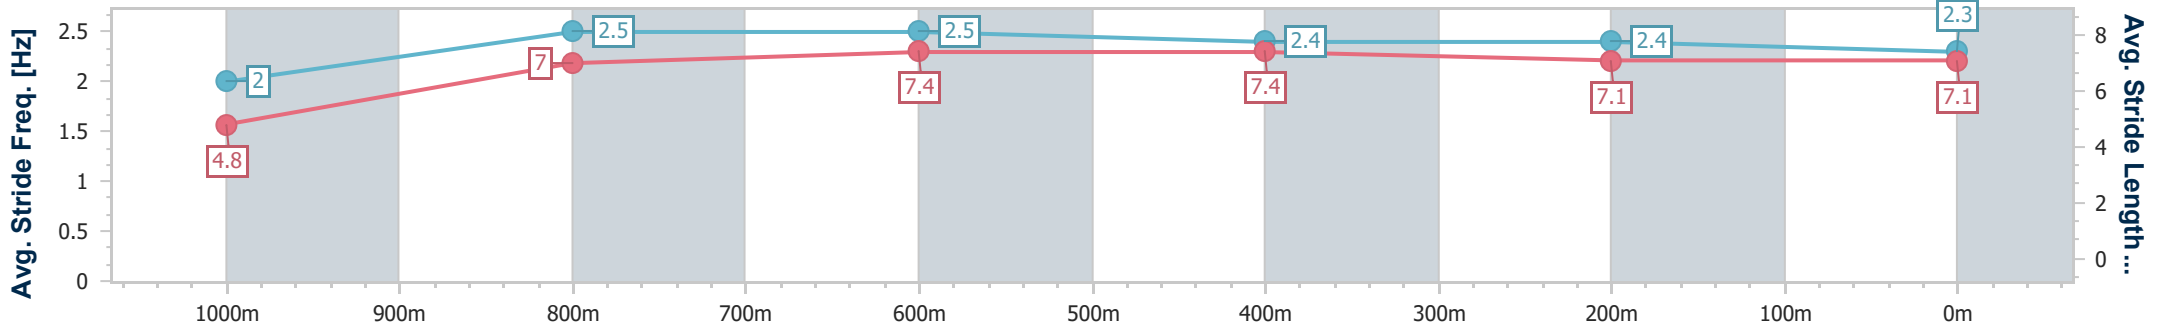

Aquis Park Gold Coast Poly QLD Professional

Race 5: TOTAL TOOLS PRICE BEAT GUARANTEE
BENCHMARK 58 Handicap - 1050m

25 March 2023 - 15:30

Track Rating: Synthetic, Weather: Overcast, Rail Position: True

Section	Overall	1000m	800m	600m	400m	200m
Section Times	1:02.96 [2] (0:05.08)	0:57.88 [5] (0:11.44)	0:46.44 [7] (0:10.82)	0:35.62 [5] (0:11.25)	0:24.37 [4] (0:12.00)	0:12.37 [5] (0:12.37)
Average Speed [km/h]	35.4	63.6	67.5	65.2	60.9	58.4
Top Speed [km/h]	55.6	67.0	68.4	67.4	63.0	59.9
Avg. Dist. to Rail [m]	5.1	2.8	2.9	3.7	8.1	10.1
Avg. Stride Freq. [Hz]	2.0	2.5	2.5	2.4	2.4	2.3
Avg. Stride Length [m]	4.8	7.0	7.4	7.4	7.1	7.1