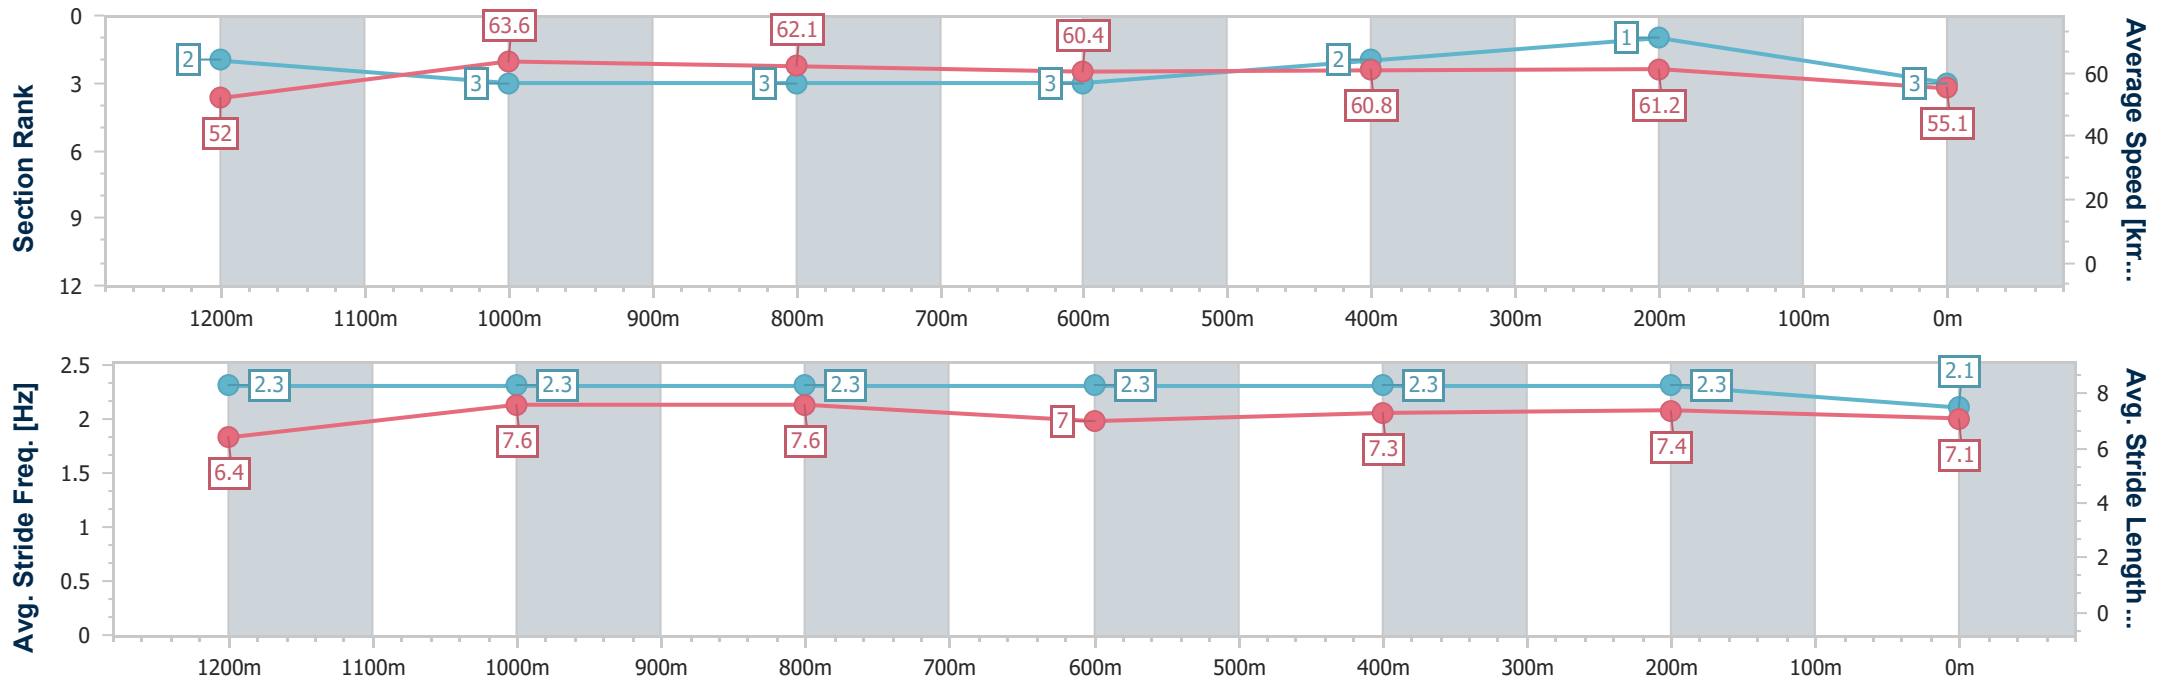

Horse/Jockey Name	Epauvescent
Final Rank	3
Fastest Section Time (Section)	0:11.34 (1200m)
Top Speed [km/h] (Section)	64.4 (1200m)
Race State	Finished

Sunshine Coast QLD Professional
Race 7: VALE GERRY HIGGINS RATINGS BAND 0 - 58
Handicap - 1400m
24 March 2023 - 20:30

Track Rating: Good 4, Weather: Fine, Rail Position: +7m

Section	Overall	1200m	1000m	800m	600m	400m	200m
Section Times	1:25.69 [3] (0:13.84)	1:11.85 [2] (0:11.34)	1:00.51 [3] (0:11.69)	0:48.82 [3] (0:12.05)	0:36.77 [3] (0:11.91)	0:24.86 [2] (0:11.78)	0:13.08 [1] (0:13.08)
Average Speed [km/h]	52.0	63.6	62.1	60.4	60.8	61.2	55.1
Top Speed [km/h]	63.2	64.4	63.4	62.2	61.5	62.5	58.9
Avg. Dist. to Rail [m]	5.6	2.7	2.5	2.1	1.3	2.4	2.0
Avg. Stride Freq. [Hz]	2.3	2.3	2.3	2.3	2.3	2.3	2.1
Avg. Stride Length [m]	6.4	7.6	7.6	7.0	7.3	7.4	7.1

- [ ] Ranking at each section and finish
- -.-.- No data available at this section
- NA No data available