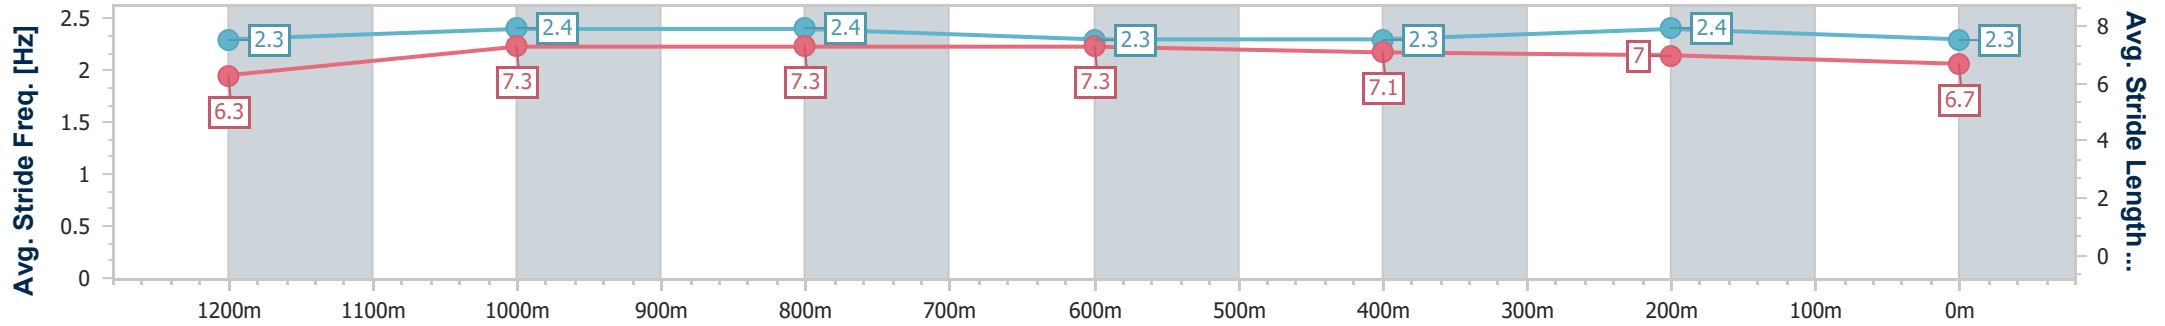

- [ ] Ranking at each section and finish
- .-.- No data available at this section
- NA No data available

Horse/Jockey Name	Hot Bananas
Final Rank	8
Fastest Section Time (Section)	0:11.50 (1200m)
Top Speed [km/h] (Section)	64.4 (1200m)
Race State	Finished

Sunshine Coast QLD Professional  
 Race 7: VALE GERRY HIGGINS RATINGS BAND 0 - 58  
 Handicap - 1400m  
 24 March 2023 - 20:30

Track Rating: Good 4, Weather: Fine, Rail Position: +7m

Section	Overall	1200m	1000m	800m	600m	400m	200m
Section Times	1:26.03 [8] (0:14.01)	1:12.02 [5] (0:11.50)	1:00.52 [5] (0:11.81)	0:48.71 [5] (0:11.93)	0:36.78 [5] (0:11.91)	0:24.87 [4] (0:11.80)	0:13.07 [5] (0:13.07)
Average Speed [km/h]	51.4	62.6	61.6	60.7	59.9	61.0	55.1
Top Speed [km/h]	63.2	64.4	63.7	61.3	61.6	62.1	59.1
Avg. Dist. to Rail [m]	1.9	2.2	3.7	1.1	1.4	0.5	0.5
Avg. Stride Freq. [Hz]	2.3	2.4	2.4	2.3	2.3	2.4	2.3
Avg. Stride Length [m]	6.3	7.3	7.3	7.3	7.1	7.0	6.7