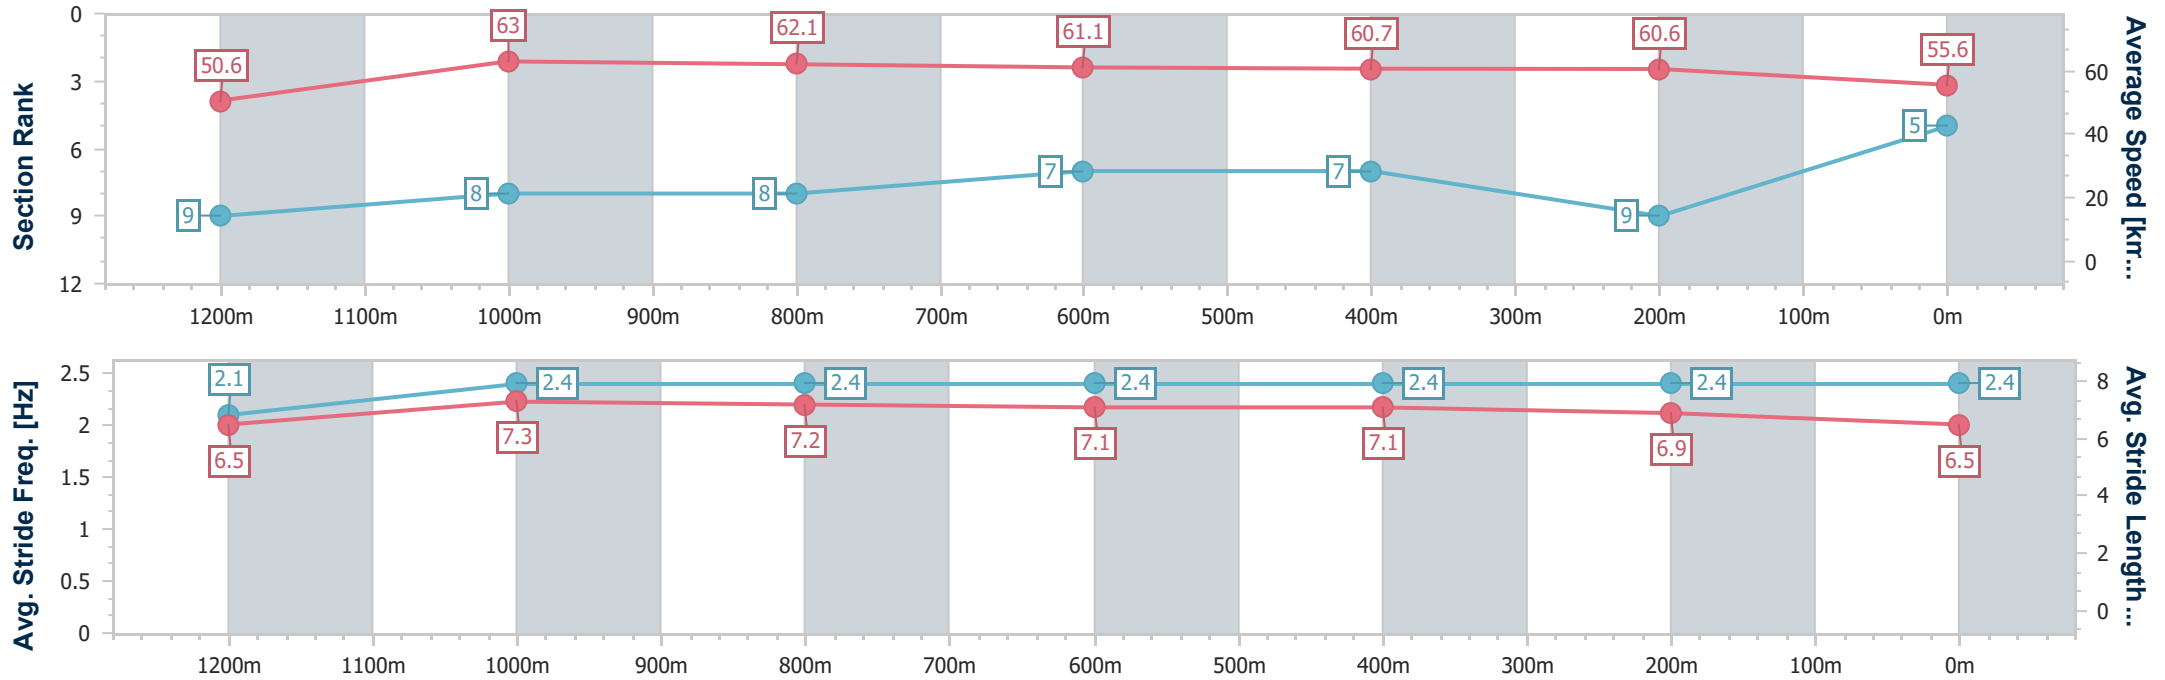

Horse/Jockey Name	Divine Charm
Final Rank	5
Fastest Section Time (Section)	0:11.43 (1200m)
Top Speed [km/h] (Section)	64.1 (1000m)
Race State	Finished

Sunshine Coast QLD Professional
Race 7: VALE GERRY HIGGINS RATINGS BAND 0 - 58
Handicap - 1400m
24 March 2023 - 20:30

Track Rating: Good 4, Weather: Fine, Rail Position: +7m

Section	Overall	1200m	1000m	800m	600m	400m	200m
Section Times	1:25.85 [5] (0:14.24)	1:11.61 [9] (0:11.43)	1:00.18 [8] (0:11.64)	0:48.54 [8] (0:11.86)	0:36.68 [7] (0:11.84)	0:24.84 [7] (0:11.89)	0:12.95 [9] (0:12.95)
Average Speed [km/h]	50.6	63.0	62.1	61.1	60.7	60.6	55.6
Top Speed [km/h]	63.5	63.8	64.1	62.4	61.8	62.3	58.8
Avg. Dist. to Rail [m]	3.3	2.3	2.0	1.0	0.4	1.4	3.5
Avg. Stride Freq. [Hz]	2.1	2.4	2.4	2.4	2.4	2.4	2.4
Avg. Stride Length [m]	6.5	7.3	7.2	7.1	7.1	6.9	6.5

- [ ] Ranking at each section and finish
- -.-.- No data available at this section
- NA No data available