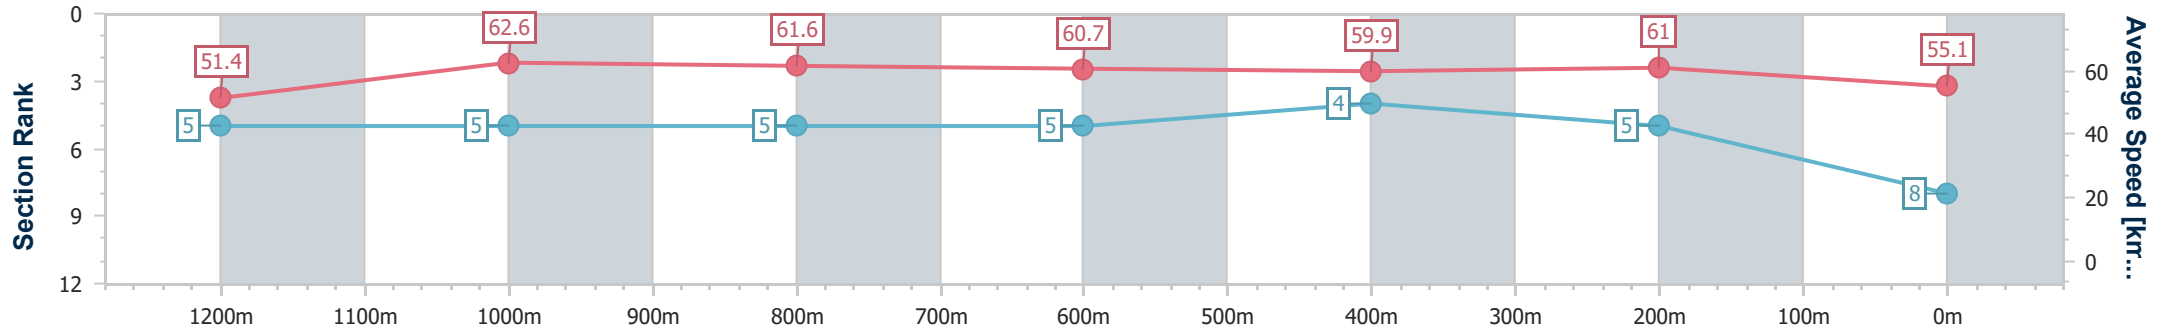

- [ ] Ranking at each section and finish
- .-.- No data available at this section
- NA No data available

Horse/Jockey Name	Hot Bananas
Final Rank	8
Fastest Section Time (Section)	0:11.50 (1200m)
Top Speed [km/h] (Section)	64.4 (1200m)
Race State	Finished

Sunshine Coast QLD Professional  
 Race 7: VALE GERRY HIGGINS RATINGS BAND 0 - 58  
 Handicap - 1400m  
 24 March 2023 - 20:30

Track Rating: Good 4, Weather: Fine, Rail Position: +7m

Section	Overall	1200m	1000m	800m	600m	400m	200m
Section Times	1:26.03 [8] (0:14.01)	1:12.02 [5] (0:11.50)	1:00.52 [5] (0:11.81)	0:48.71 [5] (0:11.93)	0:36.78 [5] (0:11.91)	0:24.87 [4] (0:11.80)	0:13.07 [5] (0:13.07)
Average Speed [km/h]	51.4	62.6	61.6	60.7	59.9	61.0	55.1
Top Speed [km/h]	63.2	64.4	63.7	61.3	61.6	62.1	59.1
Avg. Dist. to Rail [m]	1.9	2.2	3.7	1.1	1.4	0.5	0.5
Avg. Stride Freq. [Hz]	2.3	2.4	2.4	2.3	2.3	2.4	2.3
Avg. Stride Length [m]	6.3	7.3	7.3	7.3	7.1	7.0	6.7