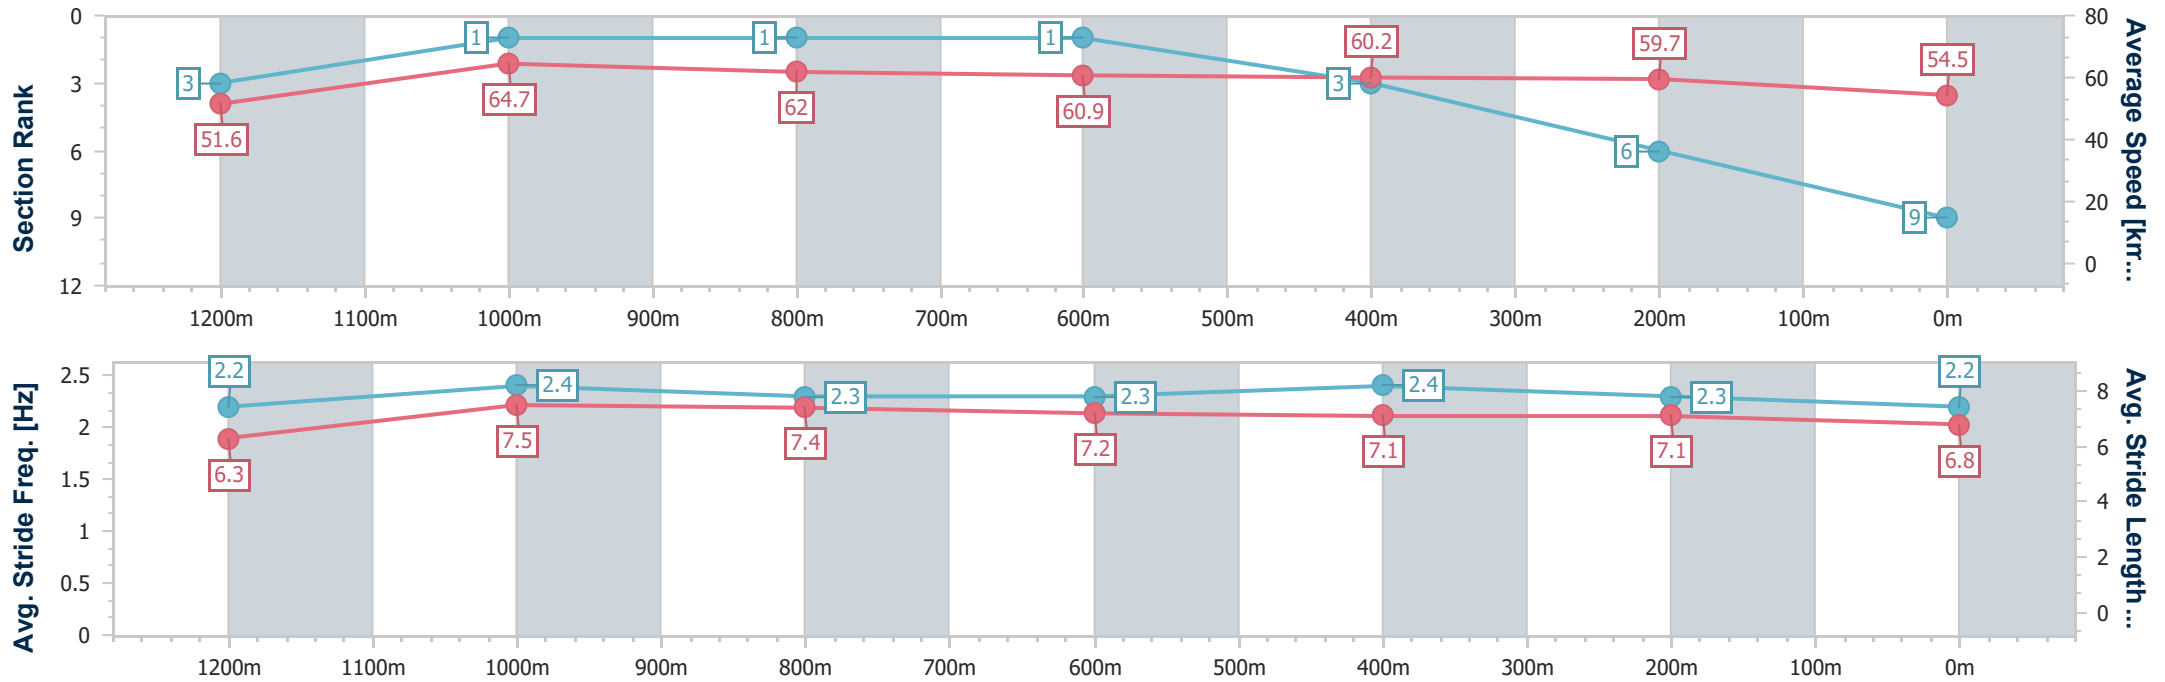

Sunshine Coast QLD Professional  
 Race 7: VALE GERRY HIGGINS RATINGS BAND 0 - 58  
 Handicap - 1400m  
 24 March 2023 - 20:30

Track Rating: Good 4, Weather: Fine, Rail Position: +7m

Section	Overall	1200m	1000m	800m	600m	400m	200m
Section Times	1:26.03 [8] (0:14.01)	1:12.02 [5] (0:11.50)	1:00.52 [5] (0:11.81)	0:48.71 [5] (0:11.93)	0:36.78 [5] (0:11.91)	0:24.87 [4] (0:11.80)	0:13.07 [5] (0:13.07)
Average Speed [km/h]	51.4	62.6	61.6	60.7	59.9	61.0	55.1
Top Speed [km/h]	63.2	64.4	63.7	61.3	61.6	62.1	59.1
Avg. Dist. to Rail [m]	1.9	2.2	3.7	1.1	1.4	0.5	0.5
Avg. Stride Freq. [Hz]	2.3	2.4	2.4	2.3	2.3	2.4	2.3
Avg. Stride Length [m]	6.3	7.3	7.3	7.3	7.1	7.0	6.7

- [ ] Ranking at each section and finish
- .-.- No data available at this section
- NA No data available

Horse/Jockey Name	Heebee Right Mate
Final Rank	9
Fastest Section Time (Section)	0:11.13 (1200m)
Top Speed [km/h] (Section)	65.6 (1200m)
Race State	Finished

Sunshine Coast QLD Professional  
 Race 7: VALE GERRY HIGGINS RATINGS BAND 0 - 58  
 Handicap - 1400m  
 24 March 2023 - 20:30

Track Rating: Good 4, Weather: Fine, Rail Position: +7m

Section	Overall	1200m	1000m	800m	600m	400m	200m
Section Times	1:26.08 [9] (0:13.96)	1:12.12 [3] (0:11.13)	1:00.99 [1] (0:11.72)	0:49.27 [1] (0:11.96)	0:37.31 [1] (0:12.04)	0:25.27 [3] (0:12.05)	0:13.22 [6] (0:13.22)
Average Speed [km/h]	51.6	64.7	62.0	60.9	60.2	59.7	54.5
Top Speed [km/h]	64.5	65.6	63.8	61.6	60.8	61.1	57.2
Avg. Dist. to Rail [m]	5.4	4.7	3.6	2.0	0.8	2.5	3.9
Avg. Stride Freq. [Hz]	2.2	2.4	2.3	2.3	2.4	2.3	2.2
Avg. Stride Length [m]	6.3	7.5	7.4	7.2	7.1	7.1	6.8