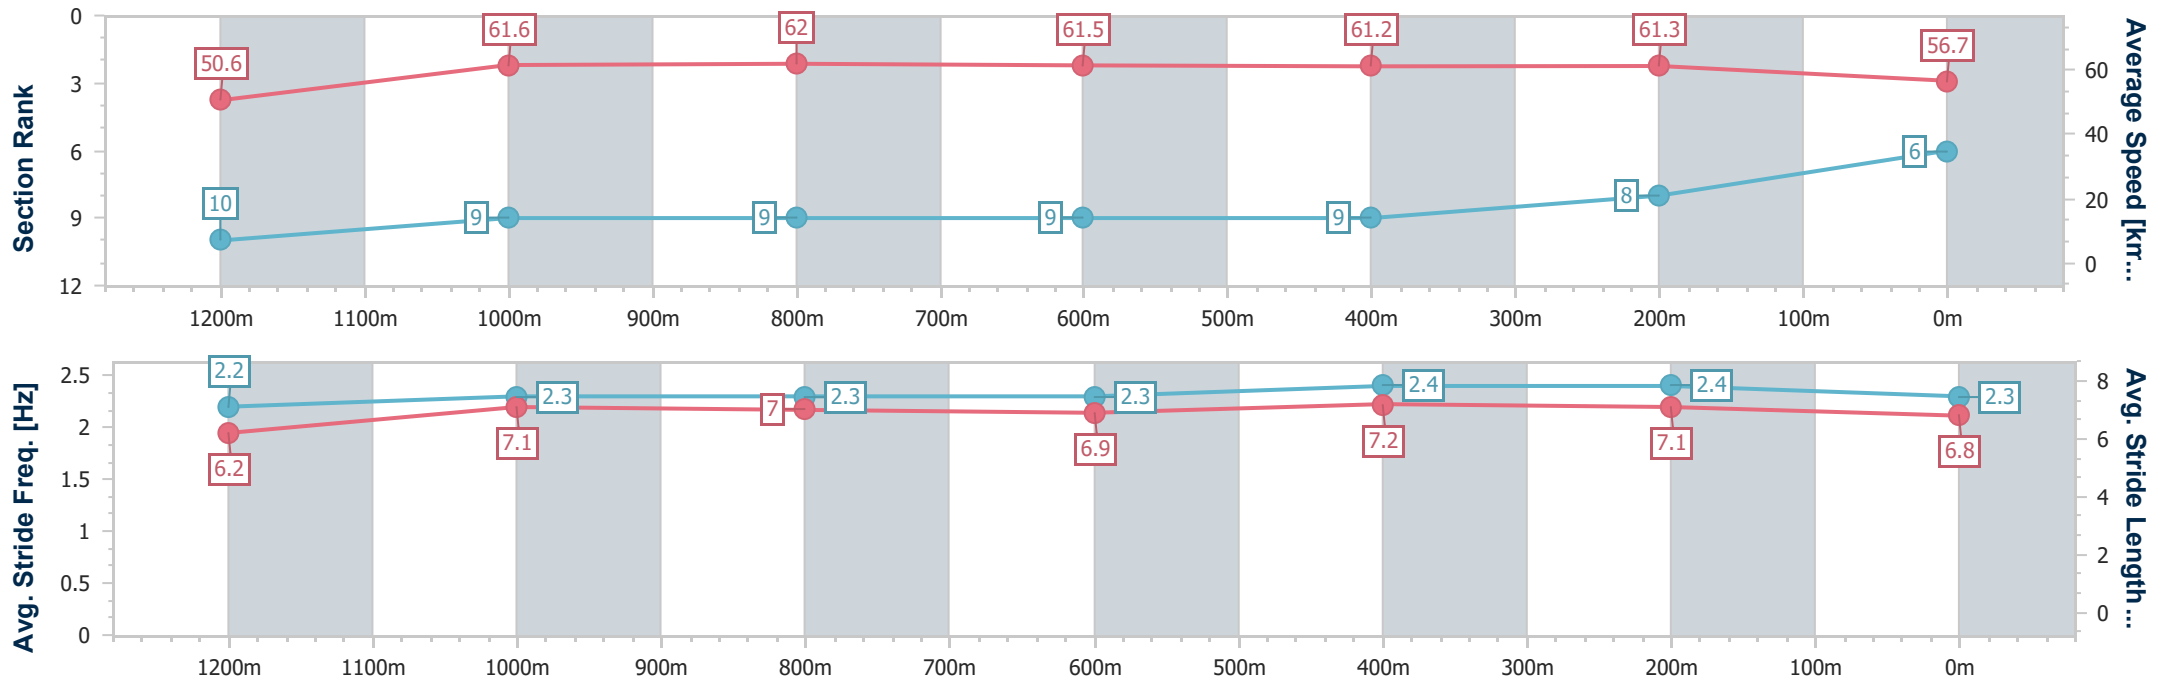

- [ ] Ranking at each section and finish
- .-.- No data available at this section
- NA No data available

Horse/Jockey Name	Muwarnad
Final Rank	6
Fastest Section Time (Section)	0:11.67 (1200m)
Top Speed [km/h] (Section)	63.5 (1000m)
Race State	Finished

Sunshine Coast QLD Professional  
 Race 7: VALE GERRY HIGGINS RATINGS BAND 0 - 58  
 Handicap - 1400m  
 24 March 2023 - 20:30

Track Rating: Good 4, Weather: Fine, Rail Position: +7m

Section	Overall	1200m	1000m	800m	600m	400m	200m
Section Times	1:25.86 [6] (0:14.35)	1:11.51 [10] (0:11.67)	0:59.84 [9] (0:11.68)	0:48.16 [9] (0:11.83)	0:36.33 [9] (0:11.89)	0:24.44 [9] (0:11.74)	0:12.70 [8] (0:12.70)
Average Speed [km/h]	50.6	61.6	62.0	61.5	61.2	61.3	56.7
Top Speed [km/h]	62.6	62.2	63.5	62.4	62.1	62.9	60.1
Avg. Dist. to Rail [m]	6.5	3.1	2.2	1.6	1.8	3.3	5.3
Avg. Stride Freq. [Hz]	2.2	2.3	2.3	2.3	2.4	2.4	2.3
Avg. Stride Length [m]	6.2	7.1	7.0	6.9	7.2	7.1	6.8