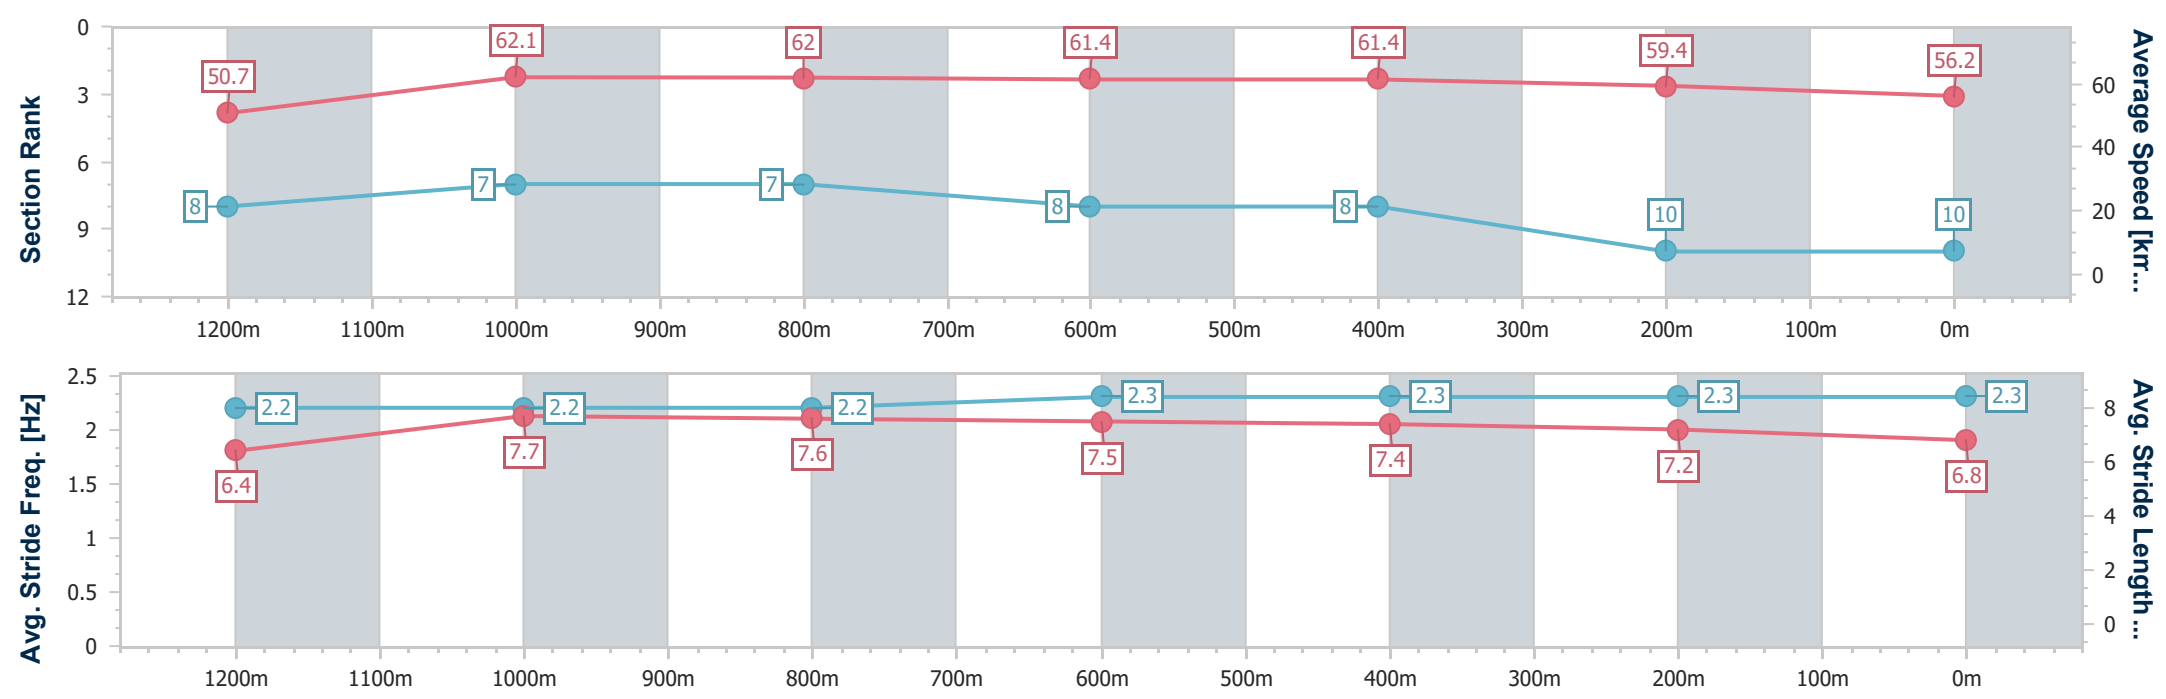

Sunshine Coast QLD Professional  
 Race 7: VALE GERRY HIGGINS RATINGS BAND 0 - 58  
 Handicap - 1400m  
 24 March 2023 - 20:30

Track Rating: Good 4, Weather: Fine, Rail Position: +7m

Section	Overall	1200m	1000m	800m	600m	400m	200m
Section Times	1:26.08 [9] (0:13.96)	1:12.12 [3] (0:11.13)	1:00.99 [1] (0:11.72)	0:49.27 [1] (0:11.96)	0:37.31 [1] (0:12.04)	0:25.27 [3] (0:12.05)	0:13.22 [6] (0:13.22)
Average Speed [km/h]	51.6	64.7	62.0	60.9	60.2	59.7	54.5
Top Speed [km/h]	64.5	65.6	63.8	61.6	60.8	61.1	57.2
Avg. Dist. to Rail [m]	5.4	4.7	3.6	2.0	0.8	2.5	3.9
Avg. Stride Freq. [Hz]	2.2	2.4	2.3	2.3	2.4	2.3	2.2
Avg. Stride Length [m]	6.3	7.5	7.4	7.2	7.1	7.1	6.8

- [ ] Ranking at each section and finish
- .-.- No data available at this section
- NA No data available

Horse/Jockey Name	Parisian Lady
Final Rank	10
Fastest Section Time (Section)	0:11.60 (1200m)
Top Speed [km/h] (Section)	64.5 (1200m)
Race State	Finished

Sunshine Coast QLD Professional  
 Race 7: VALE GERRY HIGGINS RATINGS BAND 0 - 58  
 Handicap - 1400m  
 24 March 2023 - 20:30

Track Rating: Good 4, Weather: Fine, Rail Position: +7m

Section	Overall	1200m	1000m	800m	600m	400m	200m
Section Times	1:26.32 [10] (0:14.21)	1:12.11 [8] (0:11.60)	1:00.51 [7] (0:11.70)	0:48.81 [7] (0:11.97)	0:36.84 [8] (0:11.89)	0:24.95 [8] (0:12.11)	0:12.84 [10] (0:12.84)
Average Speed [km/h]	50.7	62.1	62.0	61.4	61.4	59.4	56.2
Top Speed [km/h]	62.5	64.5	64.4	61.9	62.4	61.6	59.0
Avg. Dist. to Rail [m]	7.7	4.4	3.5	3.2	2.5	5.4	6.4
Avg. Stride Freq. [Hz]	2.2	2.2	2.2	2.3	2.3	2.3	2.3
Avg. Stride Length [m]	6.4	7.7	7.6	7.5	7.4	7.2	6.8

- [ ] Ranking at each section and finish
- .-.- No data available at this section
- NA No data available