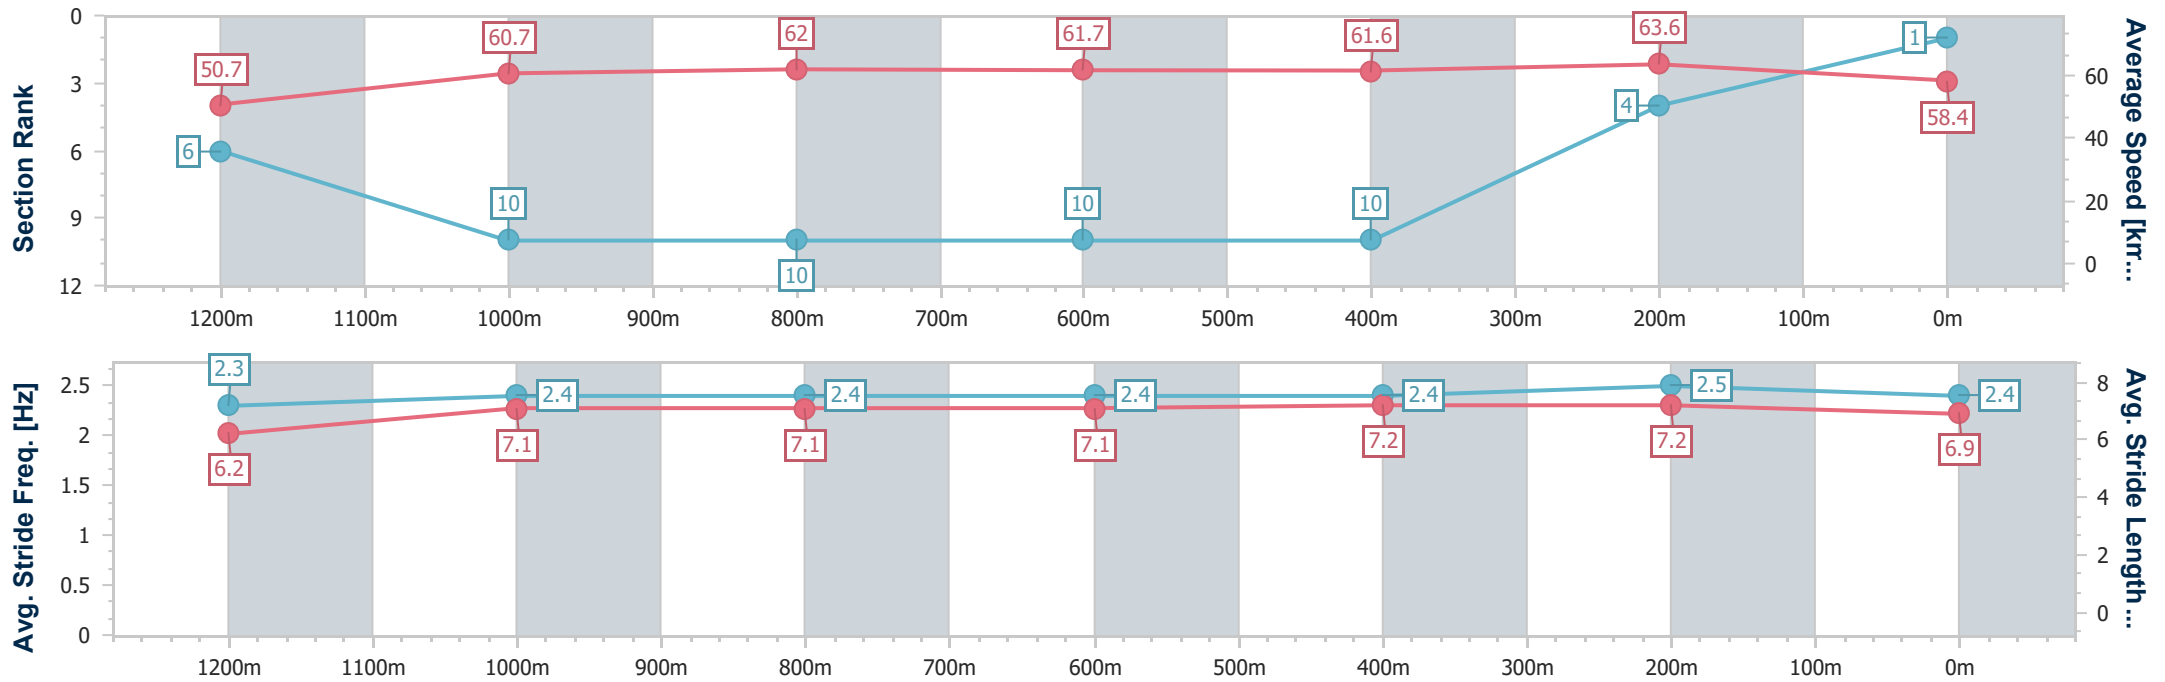

Horse/Jockey Name	Blinding Light
Final Rank	1
Fastest Section Time (Section)	0:11.33 (400m)
Top Speed [km/h] (Section)	65.0 (400m)
Race State	Finished

Sunshine Coast QLD Professional
Race 7: VALE GERRY HIGGINS RATINGS BAND 0 - 58
Handicap - 1400m
24 March 2023 - 20:30

Track Rating: Good 4, Weather: Fine, Rail Position: +7m

Section	Overall	1200m	1000m	800m	600m	400m	200m
Section Times	1:25.15 [1] (0:14.21)	1:10.94 [6] (0:11.87)	0:59.07 [10] (0:11.71)	0:47.36 [10] (0:11.88)	0:35.48 [10] (0:11.83)	0:23.65 [10] (0:11.33)	0:12.32 [4]
Average Speed [km/h]	50.7	60.7	62.0	61.7	61.6	63.6	58.4
Top Speed [km/h]	61.8	62.2	63.8	63.5	62.5	65.0	62.1
Avg. Dist. to Rail [m]	8.8	5.1	3.4	2.8	2.1	4.8	6.3
Avg. Stride Freq. [Hz]	2.3	2.4	2.4	2.4	2.4	2.5	2.4
Avg. Stride Length [m]	6.2	7.1	7.1	7.1	7.2	7.2	6.9

- [ ] Ranking at each section and finish
- -.-.- No data available at this section
- NA No data available