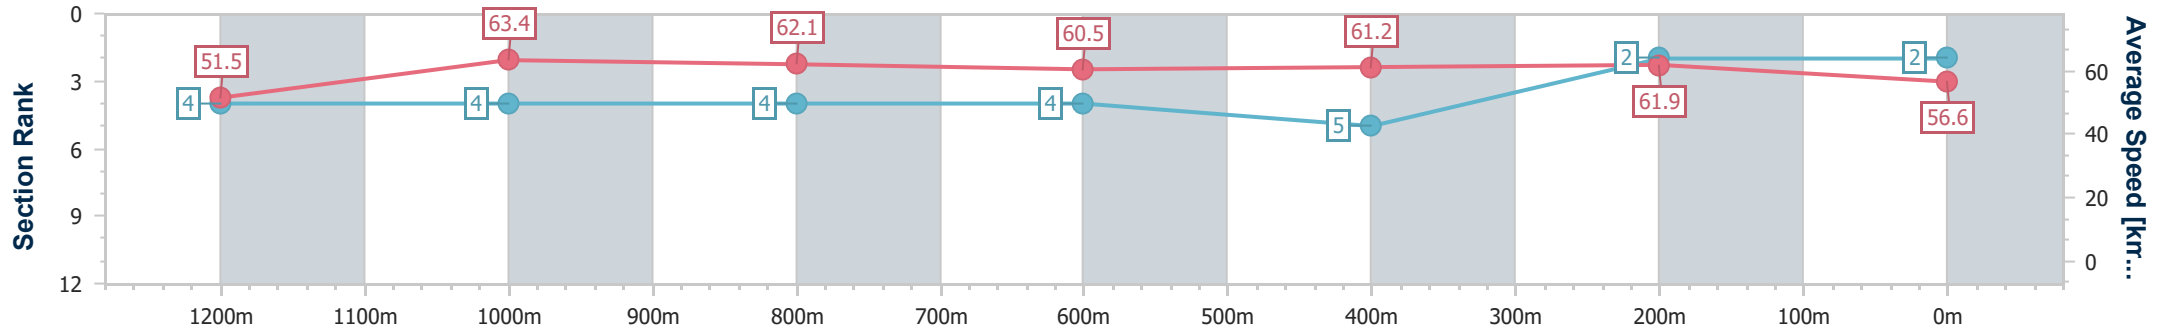

Horse/Jockey Name	Top Babe
Final Rank	2
Fastest Section Time (Section)	0:11.34 (1200m)
Top Speed [km/h] (Section)	64.1 (1200m)
Race State	Finished

Sunshine Coast QLD Professional
Race 7: VALE GERRY HIGGINS RATINGS BAND 0 - 58
Handicap - 1400m
24 March 2023 - 20:30

Track Rating: Good 4, Weather: Fine, Rail Position: +7m

Section	Overall	1200m	1000m	800m	600m	400m	200m
Section Times	1:25.39 [2] (0:13.96)	1:11.43 [4] (0:11.34)	1:00.09 [4] (0:11.71)	0:48.38 [4] (0:12.09)	0:36.29 [4] (0:11.93)	0:24.36 [5] (0:11.63)	0:12.73 [2] (0:12.73)
Average Speed [km/h]	51.5	63.4	62.1	60.5	61.2	61.9	56.6
Top Speed [km/h]	62.7	64.1	63.4	61.5	62.2	62.7	61.3
Avg. Dist. to Rail [m]	4.6	3.3	3.3	2.8	2.4	4.1	3.9
Avg. Stride Freq. [Hz]	2.3	2.4	2.4	2.3	2.3	2.4	2.3
Avg. Stride Length [m]	6.1	7.1	7.2	7.2	7.3	7.3	7.0

- [ ] Ranking at each section and finish
- -.-.- No data available at this section
- NA No data available