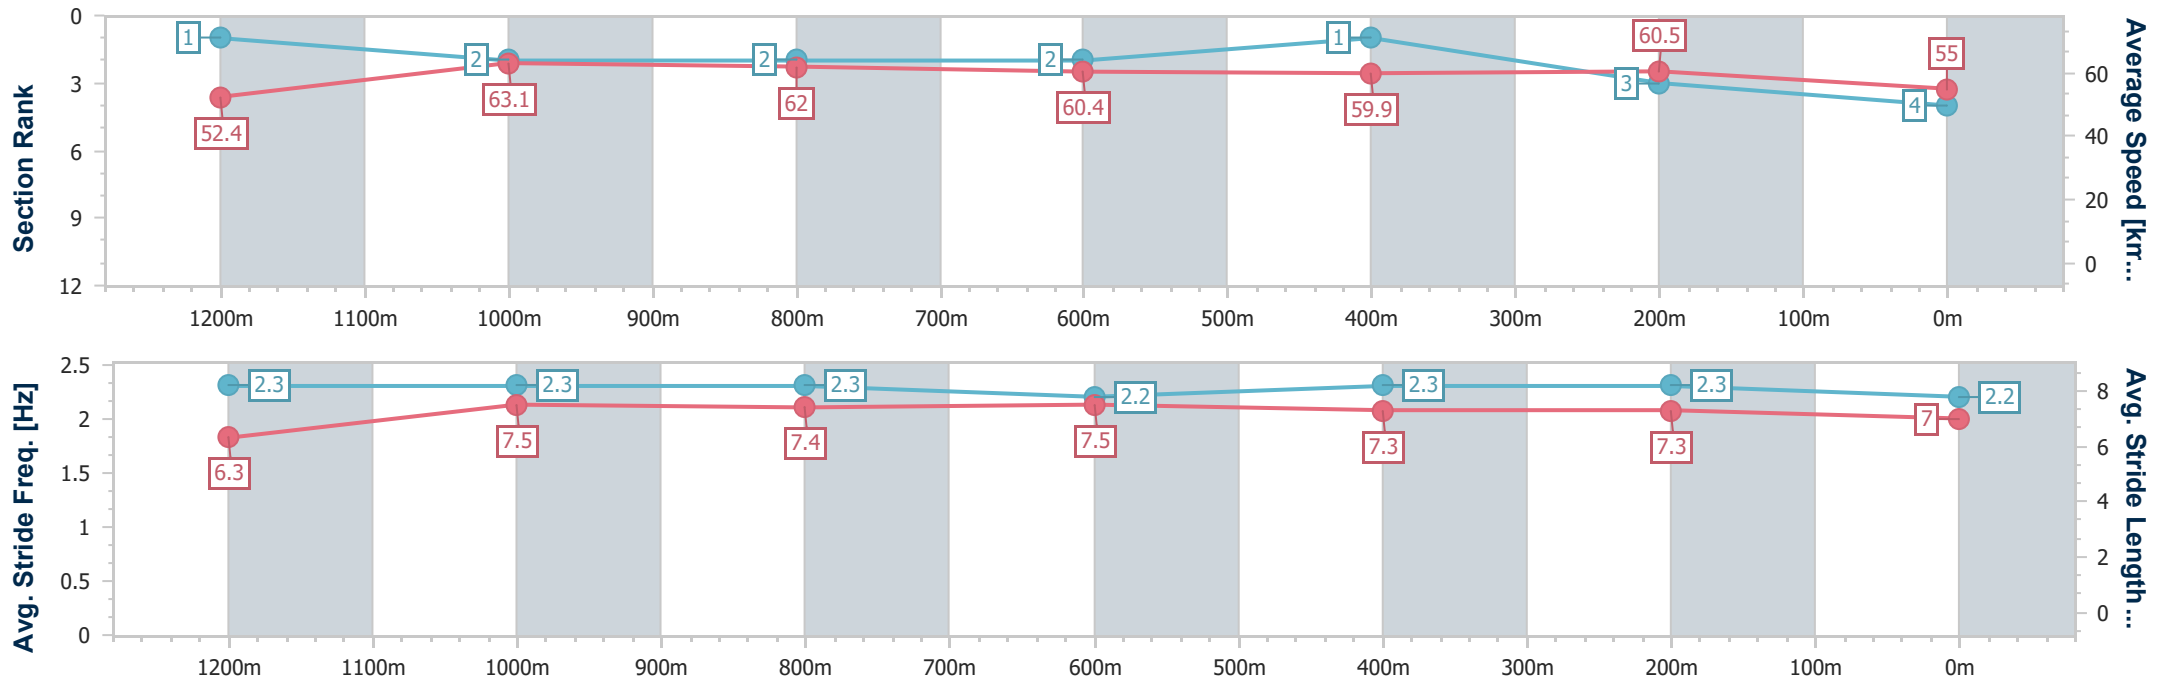

Horse/Jockey Name	Toy Blaze
Final Rank	4
Fastest Section Time (Section)	0:11.41 (1200m)
Top Speed [km/h] (Section)	64.2 (1200m)
Race State	Finished

Sunshine Coast QLD Professional
Race 7: VALE GERRY HIGGINS RATINGS BAND 0 - 58
Handicap - 1400m

24 March 2023 - 20:30

Track Rating: Good 4, Weather: Fine, Rail Position: +7m

Section	Overall	1200m	1000m	800m	600m	400m	200m
Section Times	1:25.79 [4] (0:13.74)	1:12.05 [1] (0:11.41)	1:00.64 [2] (0:11.69)	0:48.95 [2] (0:11.97)	0:36.98 [2] (0:11.98)	0:25.00 [1] (0:11.91)	0:13.09 [3] (0:13.09)
Average Speed [km/h]	52.4	63.1	62.0	60.4	59.9	60.5	55.0
Top Speed [km/h]	62.6	64.2	64.0	60.8	61.0	62.1	58.5
Avg. Dist. to Rail [m]	3.6	2.5	2.0	0.7	0.5	0.6	0.9
Avg. Stride Freq. [Hz]	2.3	2.3	2.3	2.2	2.3	2.3	2.2
Avg. Stride Length [m]	6.3	7.5	7.4	7.5	7.3	7.3	7.0

- [ ] Ranking at each section and finish
- -.-.- No data available at this section
- NA No data available