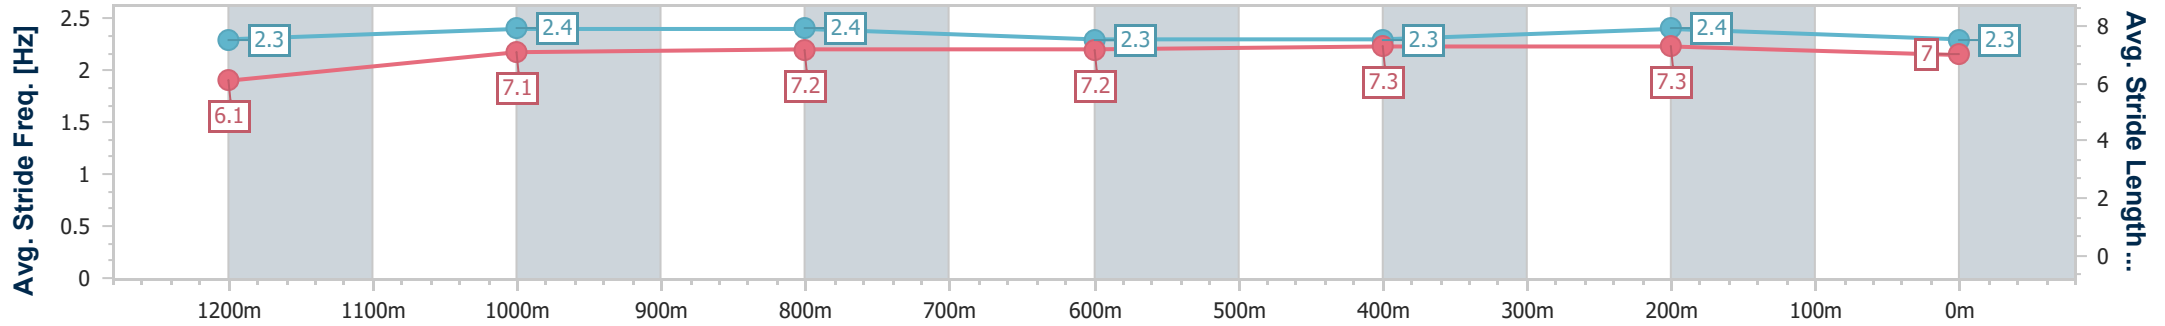

Horse/Jockey Name	Top Babe
Final Rank	2
Fastest Section Time (Section)	0:11.34 (1200m)
Top Speed [km/h] (Section)	64.1 (1200m)
Race State	Finished

Sunshine Coast QLD Professional
Race 7: VALE GERRY HIGGINS RATINGS BAND 0 - 58
Handicap - 1400m
24 March 2023 - 20:30

Track Rating: Good 4, Weather: Fine, Rail Position: +7m

Section	Overall	1200m	1000m	800m	600m	400m	200m
Section Times	1:25.39 [2] (0:13.96)	1:11.43 [4] (0:11.34)	1:00.09 [4] (0:11.71)	0:48.38 [4] (0:12.09)	0:36.29 [4] (0:11.93)	0:24.36 [5] (0:11.63)	0:12.73 [2] (0:12.73)
Average Speed [km/h]	51.5	63.4	62.1	60.5	61.2	61.9	56.6
Top Speed [km/h]	62.7	64.1	63.4	61.5	62.2	62.7	61.3
Avg. Dist. to Rail [m]	4.6	3.3	3.3	2.8	2.4	4.1	3.9
Avg. Stride Freq. [Hz]	2.3	2.4	2.4	2.3	2.3	2.4	2.3
Avg. Stride Length [m]	6.1	7.1	7.2	7.2	7.3	7.3	7.0

- [ ] Ranking at each section and finish
- -.-.- No data available at this section
- NA No data available