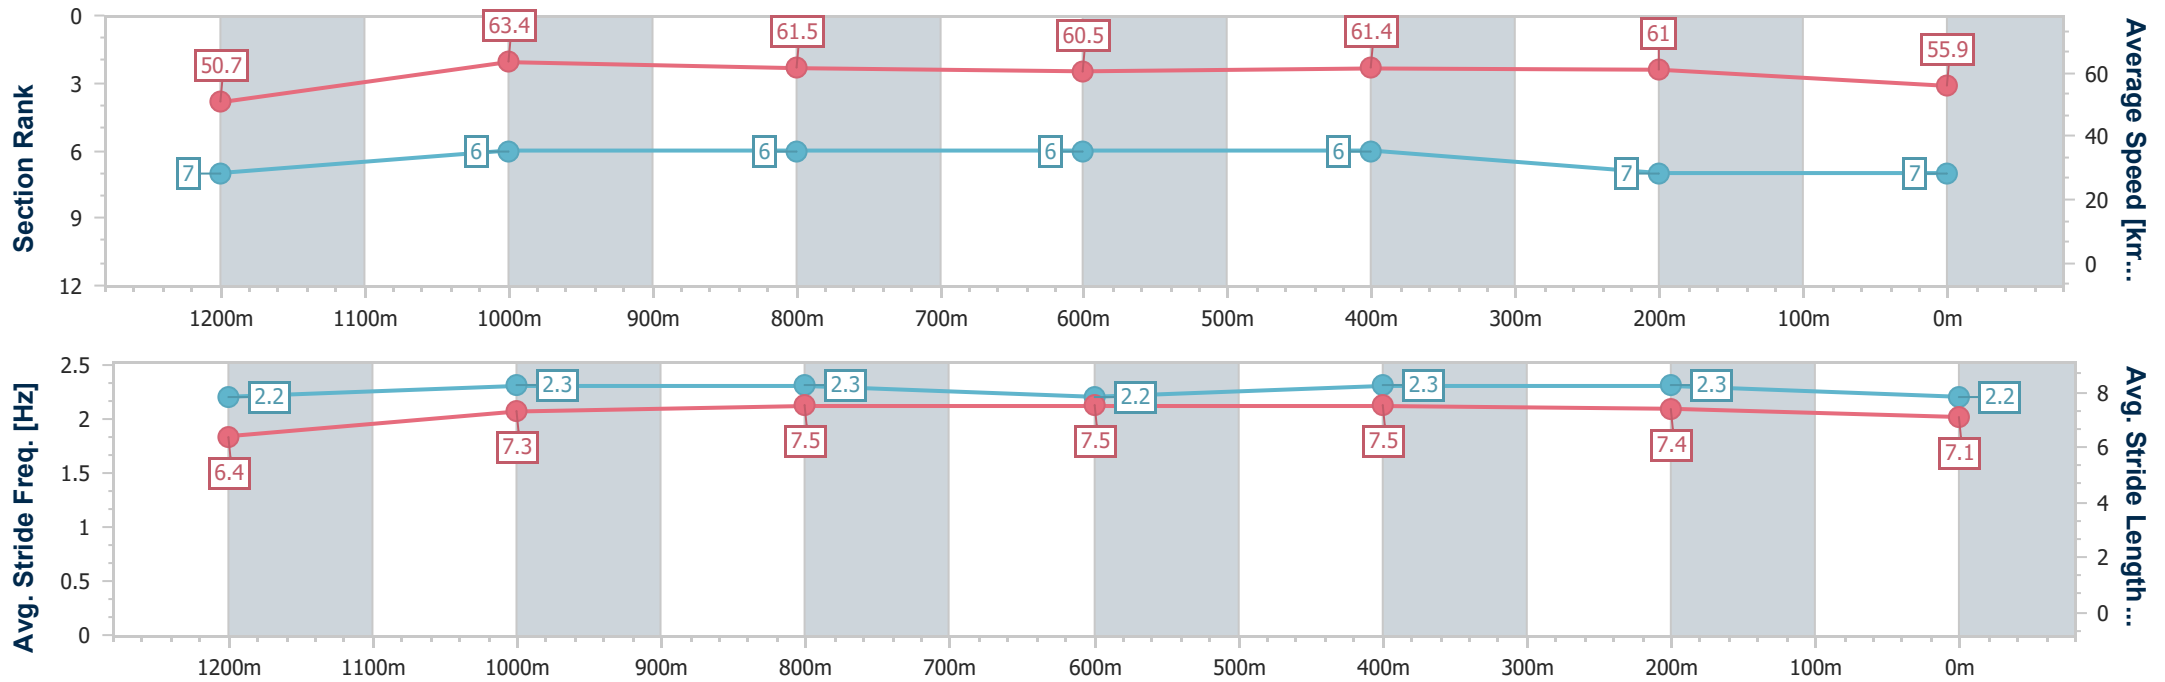

Sunshine Coast QLD Professional  
 Race 7: VALE GERRY HIGGINS RATINGS BAND 0 - 58  
 Handicap - 1400m  
 24 March 2023 - 20:30

Track Rating: Good 4, Weather: Fine, Rail Position: +7m

Section	Overall	1200m	1000m	800m	600m	400m	200m
Section Times	1:25.86 [6] (0:14.35)	1:11.51 [10] (0:11.67)	0:59.84 [9] (0:11.68)	0:48.16 [9] (0:11.83)	0:36.33 [9] (0:11.89)	0:24.44 [9] (0:11.74)	0:12.70 [8] (0:12.70)
Average Speed [km/h]	50.6	61.6	62.0	61.5	61.2	61.3	56.7
Top Speed [km/h]	62.6	62.2	63.5	62.4	62.1	62.9	60.1
Avg. Dist. to Rail [m]	6.5	3.1	2.2	1.6	1.8	3.3	5.3
Avg. Stride Freq. [Hz]	2.2	2.3	2.3	2.3	2.4	2.4	2.3
Avg. Stride Length [m]	6.2	7.1	7.0	6.9	7.2	7.1	6.8

- [ ] Ranking at each section and finish
- .-.- No data available at this section
- NA No data available

Horse/Jockey Name	Motherlode
Final Rank	7
Fastest Section Time (Section)	0:11.36 (1200m)
Top Speed [km/h] (Section)	64.4 (1200m)
Race State	Finished

Sunshine Coast QLD Professional  
 Race 7: VALE GERRY HIGGINS RATINGS BAND 0 - 58  
 Handicap - 1400m  
 24 March 2023 - 20:30

Track Rating: Good 4, Weather: Fine, Rail Position: +7m

Section	Overall	1200m	1000m	800m	600m	400m	200m
Section Times	1:25.95 [7] (0:14.20)	1:11.75 [7] (0:11.36)	1:00.39 [6] (0:11.79)	0:48.60 [6] (0:12.06)	0:36.54 [6] (0:11.83)	0:24.71 [6] (0:11.83)	0:12.88 [7] (0:12.88)
Average Speed [km/h]	50.7	63.4	61.5	60.5	61.4	61.0	55.9
Top Speed [km/h]	63.0	64.4	64.1	60.9	62.0	62.1	59.5
Avg. Dist. to Rail [m]	4.2	3.6	3.4	2.2	1.6	5.7	7.5
Avg. Stride Freq. [Hz]	2.2	2.3	2.3	2.2	2.3	2.3	2.2
Avg. Stride Length [m]	6.4	7.3	7.5	7.5	7.5	7.4	7.1