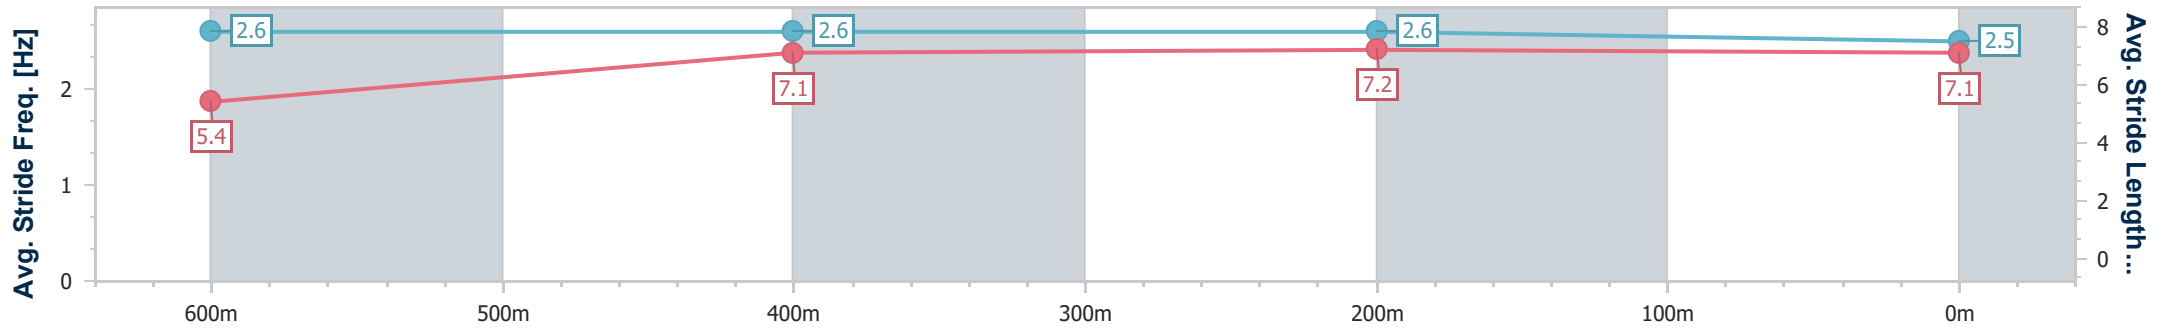

Ipswich QLD Professional

Race 7: IEEC.COM.AU BENCHMARK 65 Handicap - 800m

23 March 2023 - 16:41

Track Rating: Good 4, Weather: Fine, Rail Position: +3m Entire

Section	Overall	600m	400m	200m
Section Times	0:45.80 [5] (0:13.65)	0:32.15 [9] (0:10.33)	0:21.82 [9] (0:10.74)	0:11.08 [9] (0:11.08)
Average Speed [km/h]	52.8	70.1	66.7	65.0
Top Speed [km/h]	69.9	70.6	67.9	66.3
Avg. Dist. to Rail [m]	7.4	3.3	0.8	1.1
Avg. Stride Freq. [Hz]	2.6	2.6	2.6	2.5
Avg. Stride Length [m]	5.4	7.1	7.2	7.1