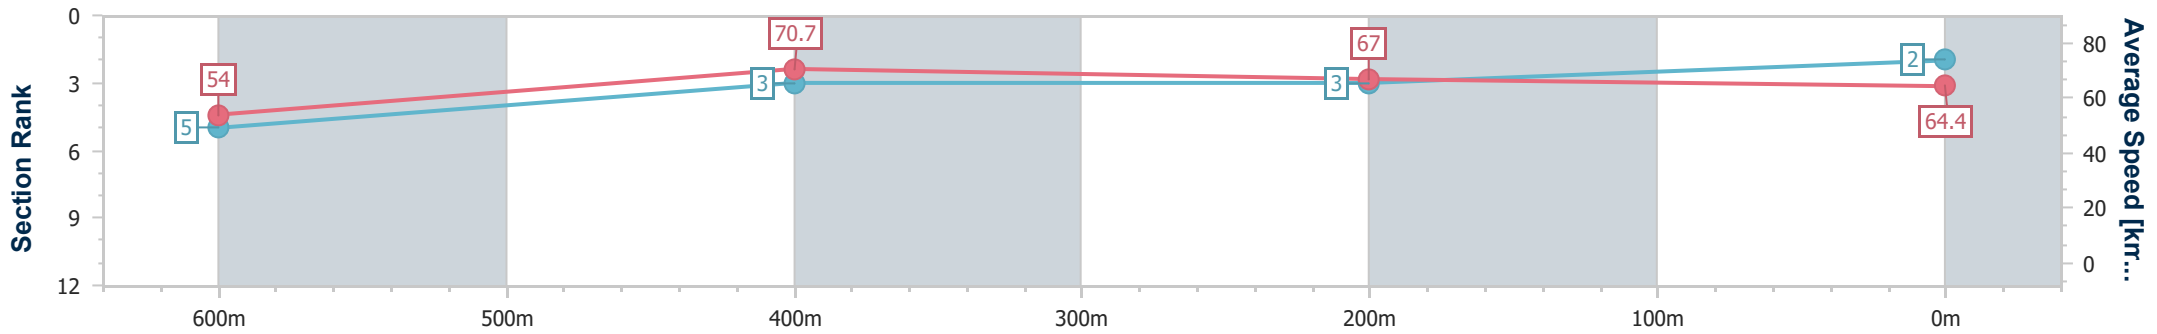

Ipswich QLD Professional

Race 7: IEEC.COM.AU BENCHMARK 65 Handicap - 800m

23 March 2023 - 16:41

Track Rating: Good 4, Weather: Fine, Rail Position: +3m Entire

Section	Overall	600m	400m	200m
Section Times	0:45.35 [2] (0:13.35)	0:32.00 [5] (0:10.15)	0:21.85 [3] (0:10.67)	0:11.18 [3] (0:11.18)
Average Speed [km/h]	54.0	70.7	67.0	64.4
Top Speed [km/h]	73.0	74.3	68.0	66.9
Avg. Dist. to Rail [m]	2.9	1.7	1.6	1.2
Avg. Stride Freq. [Hz]	2.6	2.7	2.6	2.6
Avg. Stride Length [m]	5.6	7.2	7.0	6.9