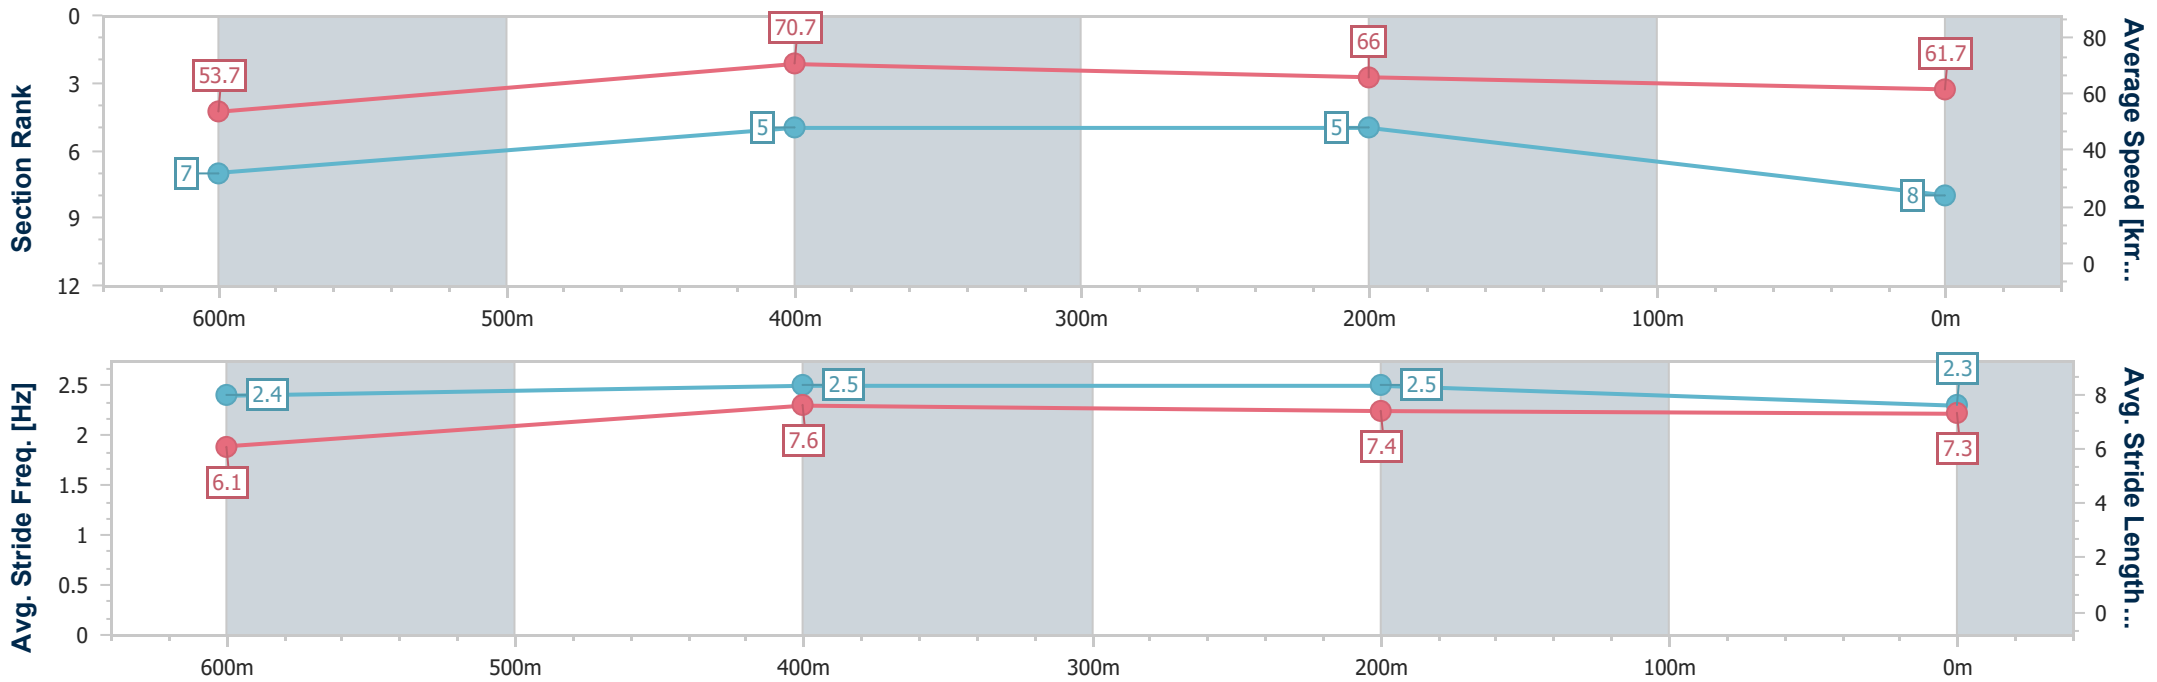

- [] Ranking at each section and finish
- .-.- No data available at this section
- NA No data available

Horse/Jockey Name	Stop The Rot
Final Rank	8
Fastest Section Time (Section)	0:10.14 (600m)
Top Speed [km/h] (Section)	72.4 (600m)
Race State	Finished

Ipswich QLD Professional

Race 7: IEEC.COM.AU BENCHMARK 65 Handicap - 800m

23 March 2023 - 16:41

Track Rating: Good 4, Weather: Fine, Rail Position: +3m Entire

Section	Overall	600m	400m	200m
Section Times	0:46.01 [8] (0:13.40)	0:32.61 [7] (0:10.14)	0:22.47 [5] (0:10.78)	0:11.69 [5] (0:11.69)
Average Speed [km/h]	53.7	70.7	66.0	61.7
Top Speed [km/h]	70.7	72.4	68.2	64.5
Avg. Dist. to Rail [m]	1.2	1.7	1.9	0.2
Avg. Stride Freq. [Hz]	2.4	2.5	2.5	2.3
Avg. Stride Length [m]	6.1	7.6	7.4	7.3

- [] Ranking at each section and finish
- .-.- No data available at this section
- NA No data available

Horse/Jockey Name	Hard Stride
Final Rank	9
Fastest Section Time (Section)	0:10.60 (600m)
Top Speed [km/h] (Section)	70.9 (600m)
Race State	Finished