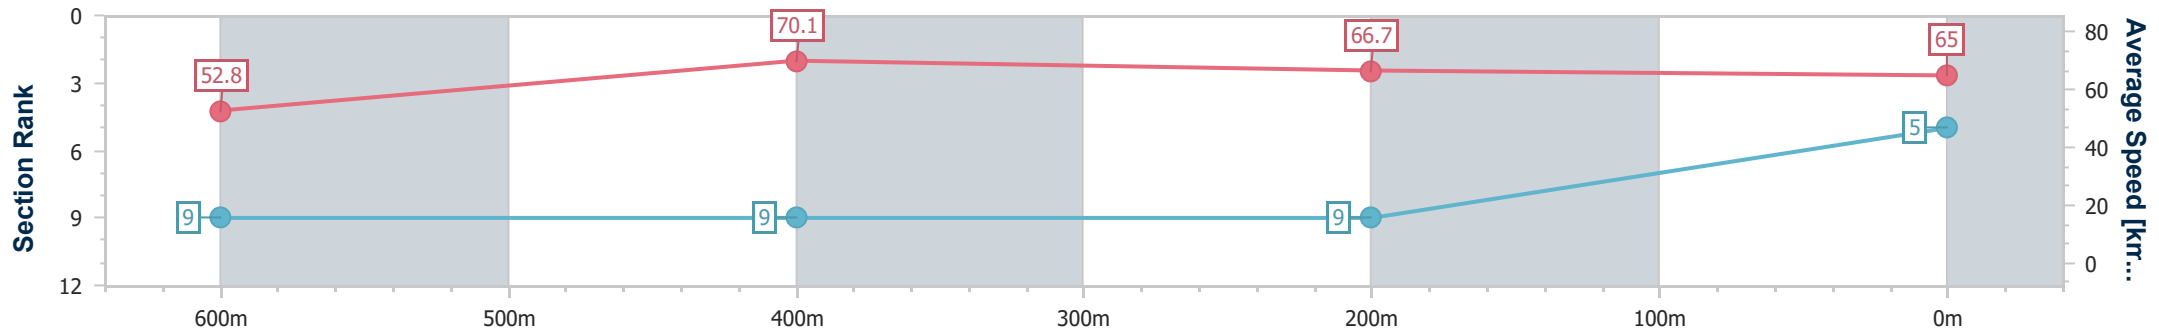

Ipswich QLD Professional

Race 7: IEEC.COM.AU BENCHMARK 65 Handicap - 800m

23 March 2023 - 16:41

Track Rating: Good 4, Weather: Fine, Rail Position: +3m Entire

Section	Overall	600m	400m	200m
Section Times	0:45.80 [5] (0:13.65)	0:32.15 [9] (0:10.33)	0:21.82 [9] (0:10.74)	0:11.08 [9] (0:11.08)
Average Speed [km/h]	52.8	70.1	66.7	65.0
Top Speed [km/h]	69.9	70.6	67.9	66.3
Avg. Dist. to Rail [m]	7.4	3.3	0.8	1.1
Avg. Stride Freq. [Hz]	2.6	2.6	2.6	2.5
Avg. Stride Length [m]	5.4	7.1	7.2	7.1