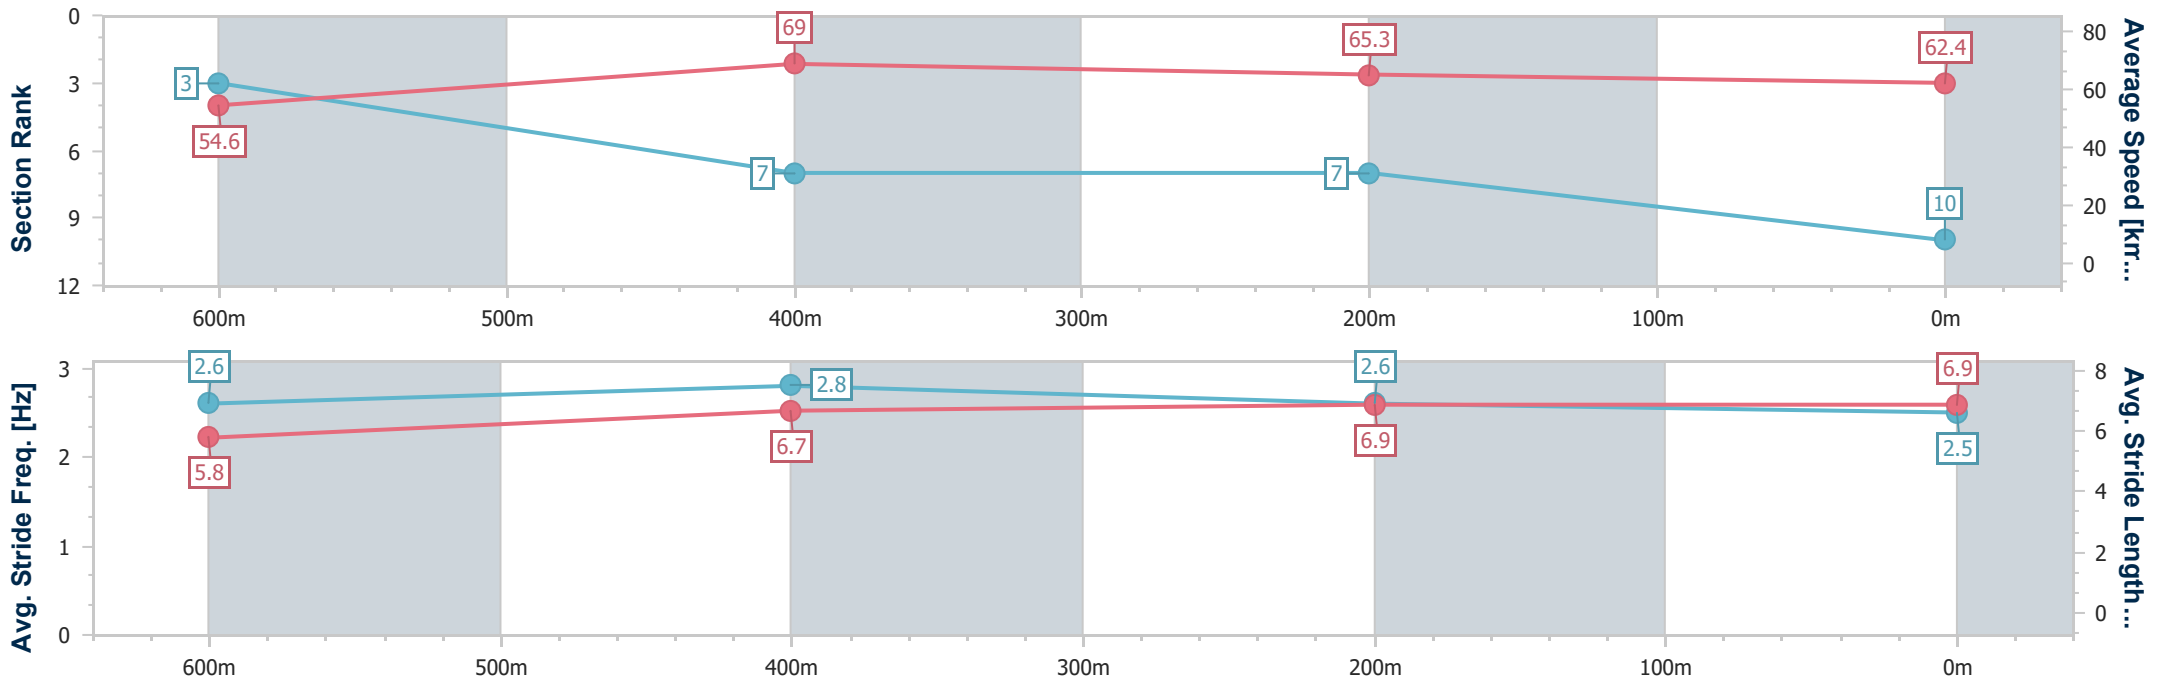

- [] Ranking at each section and finish
- .-.- No data available at this section
- NA No data available

Horse/Jockey Name	Remember Mary
Final Rank	10
Fastest Section Time (Section)	0:10.41 (600m)
Top Speed [km/h] (Section)	70.4 (600m)
Race State	Finished

Ipswich QLD Professional

Race 7: IEEC.COM.AU BENCHMARK 65 Handicap - 800m

23 March 2023 - 16:41

Track Rating: Good 4, Weather: Fine, Rail Position: +3m Entire

Section	Overall	600m	400m	200m
Section Times	0:46.15 [10] (0:13.19)	0:32.96 [3] (0:10.41)	0:22.55 [7] (0:11.00)	0:11.55 [7] (0:11.55)
Average Speed [km/h]	54.6	69.0	65.3	62.4
Top Speed [km/h]	69.8	70.4	66.2	65.0
Avg. Dist. to Rail [m]	2.2	1.2	0.7	0.5
Avg. Stride Freq. [Hz]	2.6	2.8	2.6	2.5
Avg. Stride Length [m]	5.8	6.7	6.9	6.9

- [] Ranking at each section and finish
- .-.- No data available at this section
- NA No data available