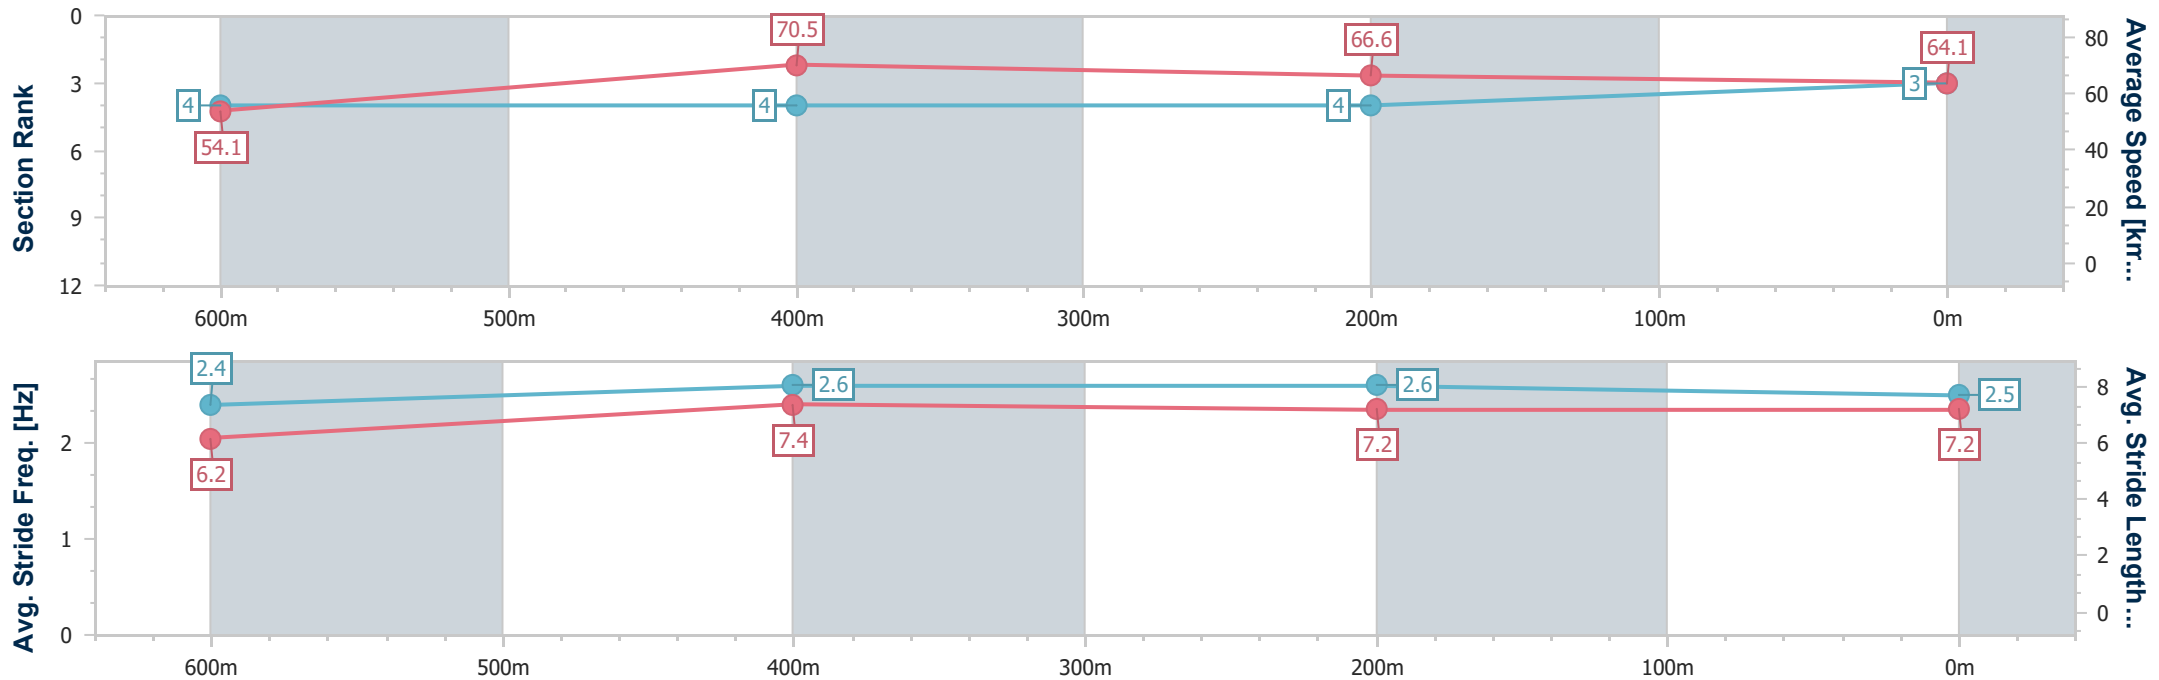

- [] Ranking at each section and finish
- .-.- No data available at this section
- NA No data available

Horse/Jockey Name	Baronessa
Final Rank	4
Fastest Section Time (Section)	0:10.15 (600m)
Top Speed [km/h] (Section)	73.3 (600m)
Race State	Finished