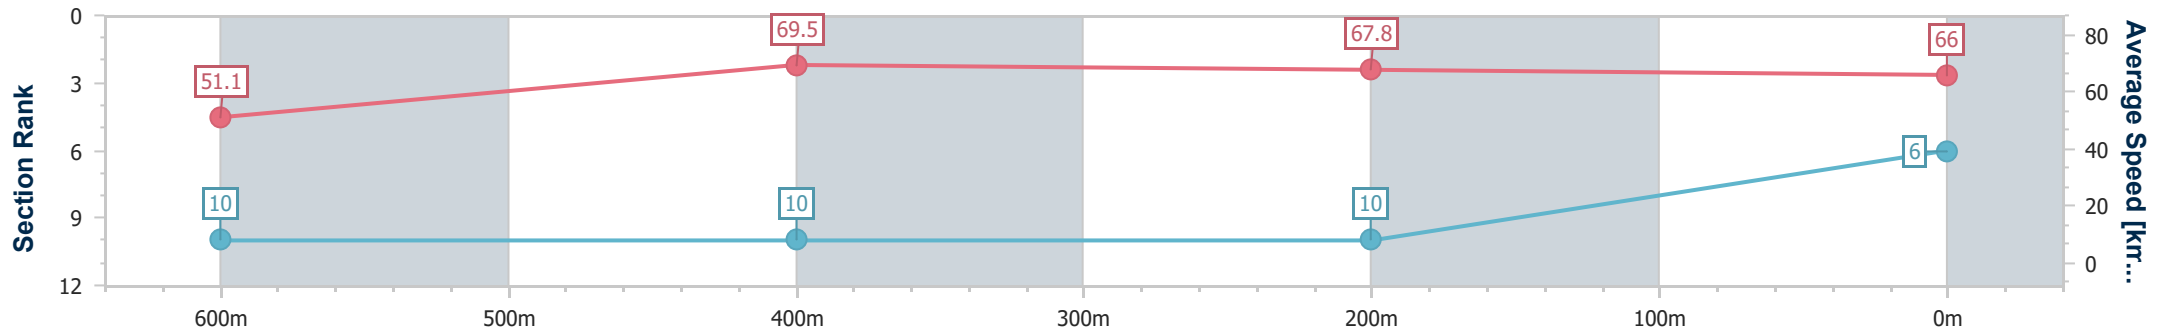

Ipswich QLD Professional

Race 7: IEEC.COM.AU BENCHMARK 65 Handicap - 800m

23 March 2023 - 16:41

Track Rating: Good 4, Weather: Fine, Rail Position: +3m Entire

Section	Overall	600m	400m	200m
Section Times	0:45.86 [6] (0:14.10)	0:31.76 [10] (0:10.35)	0:21.41 [10] (0:10.51)	0:10.90 [10] (0:10.90)
Average Speed [km/h]	51.1	69.5	67.8	66.0
Top Speed [km/h]	71.3	70.5	69.0	68.2
Avg. Dist. to Rail [m]	8.7	2.2	2.1	4.4
Avg. Stride Freq. [Hz]	2.5	2.6	2.6	2.6
Avg. Stride Length [m]	5.6	7.3	7.2	7.1