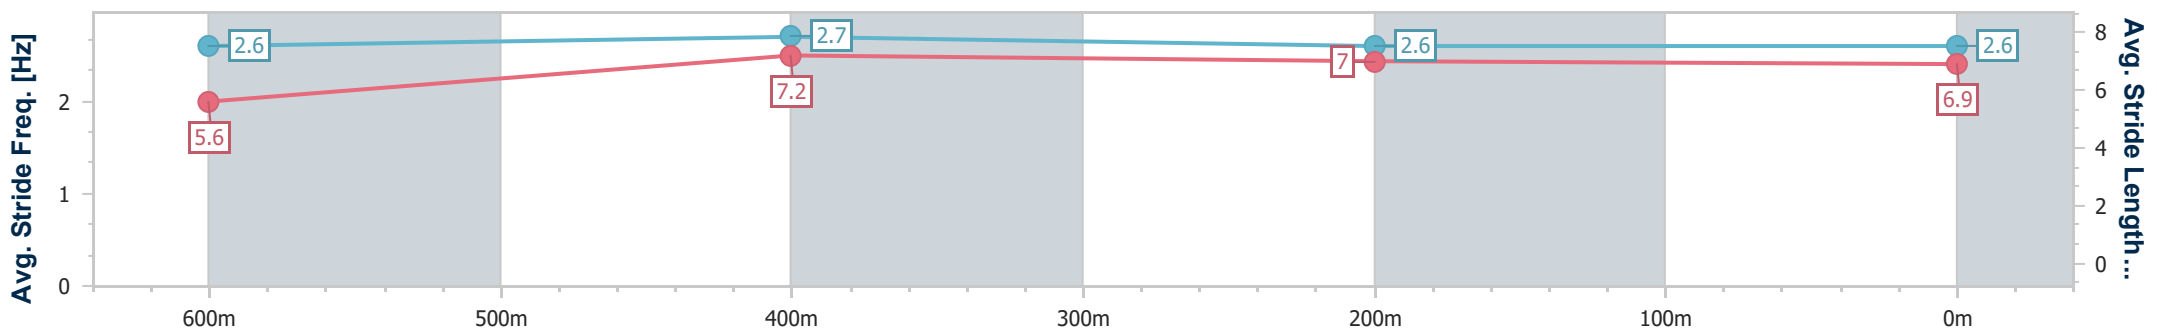

- [] Ranking at each section and finish
- .-.- No data available at this section
- NA No data available

Horse/Jockey Name	Dream Weaving
Final Rank	3
Fastest Section Time (Section)	0:10.22 (600m)
Top Speed [km/h] (Section)	71.9 (600m)
Race State	Finished