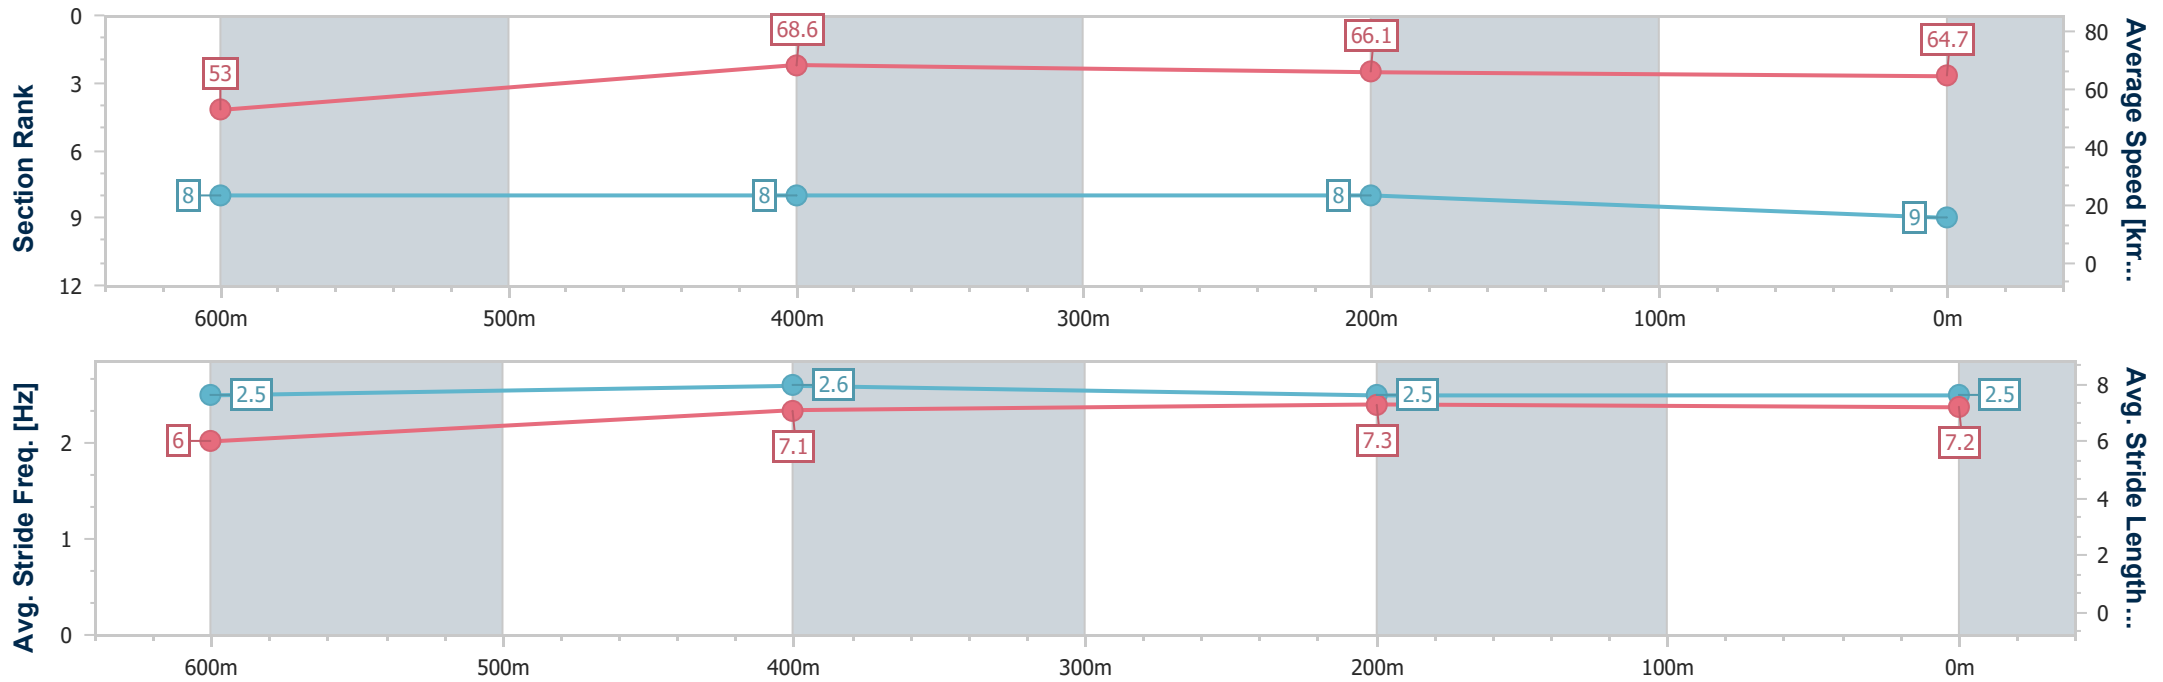

- [] Ranking at each section and finish
- .-.- No data available at this section
- NA No data available

Horse/Jockey Name	Hard Stride
Final Rank	9
Fastest Section Time (Section)	0:10.60 (600m)
Top Speed [km/h] (Section)	70.9 (600m)
Race State	Finished

Ipswich QLD Professional

Race 7: IEEC.COM.AU BENCHMARK 65 Handicap - 800m

23 March 2023 - 16:41

Track Rating: Good 4, Weather: Fine, Rail Position: +3m Entire

Section	Overall	600m	400m	200m
Section Times	0:46.14 [9] (0:13.56)	0:32.58 [8] (0:10.60)	0:21.98 [8] (0:10.87)	0:11.11 [8] (0:11.11)
Average Speed [km/h]	53.0	68.6	66.1	64.7
Top Speed [km/h]	68.9	70.9	67.5	67.0
Avg. Dist. to Rail [m]	8.8	4.2	1.2	3.3
Avg. Stride Freq. [Hz]	2.5	2.6	2.5	2.5
Avg. Stride Length [m]	6.0	7.1	7.3	7.2

- [] Ranking at each section and finish
- .-.- No data available at this section
- NA No data available

Horse/Jockey Name	Remember Mary
Final Rank	10
Fastest Section Time (Section)	0:10.41 (600m)
Top Speed [km/h] (Section)	70.4 (600m)
Race State	Finished