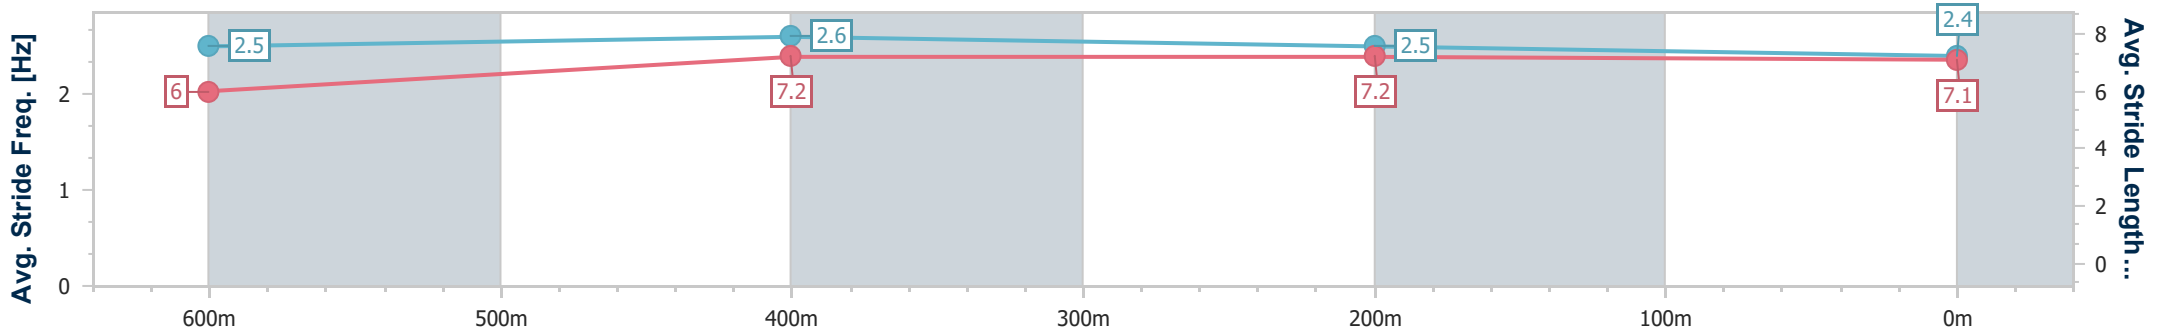

Ipswich QLD Professional

Race 7: IEEC.COM.AU BENCHMARK 65 Handicap - 800m

23 March 2023 - 16:41

Track Rating: Good 4, Weather: Fine, Rail Position: +3m Entire

Section	Overall	600m	400m	200m
Section Times	0:45.61 [4] (0:13.16)	0:32.45 [1] (0:10.15)	0:22.30 [1] (0:10.81)	0:11.49 [2] (0:11.49)
Average Speed [km/h]	54.9	70.3	66.3	62.6
Top Speed [km/h]	71.5	73.3	67.8	65.6
Avg. Dist. to Rail [m]	3.1	2.0	0.9	0.8
Avg. Stride Freq. [Hz]	2.5	2.6	2.5	2.4
Avg. Stride Length [m]	6.0	7.2	7.2	7.1