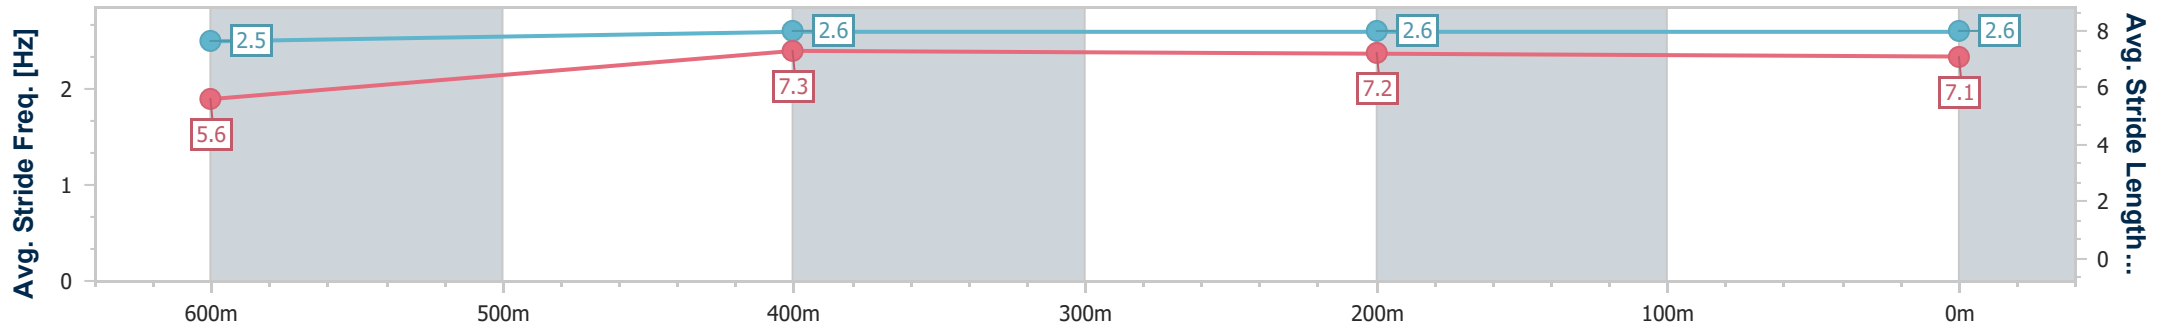

Ipswich QLD Professional

Race 7: IEEC.COM.AU BENCHMARK 65 Handicap - 800m

23 March 2023 - 16:41

Track Rating: Good 4, Weather: Fine, Rail Position: +3m Entire

Section	Overall	600m	400m	200m
Section Times	0:45.86 [6] (0:14.10)	0:31.76 [10] (0:10.35)	0:21.41 [10] (0:10.51)	0:10.90 [10] (0:10.90)
Average Speed [km/h]	51.1	69.5	67.8	66.0
Top Speed [km/h]	71.3	70.5	69.0	68.2
Avg. Dist. to Rail [m]	8.7	2.2	2.1	4.4
Avg. Stride Freq. [Hz]	2.5	2.6	2.6	2.6
Avg. Stride Length [m]	5.6	7.3	7.2	7.1