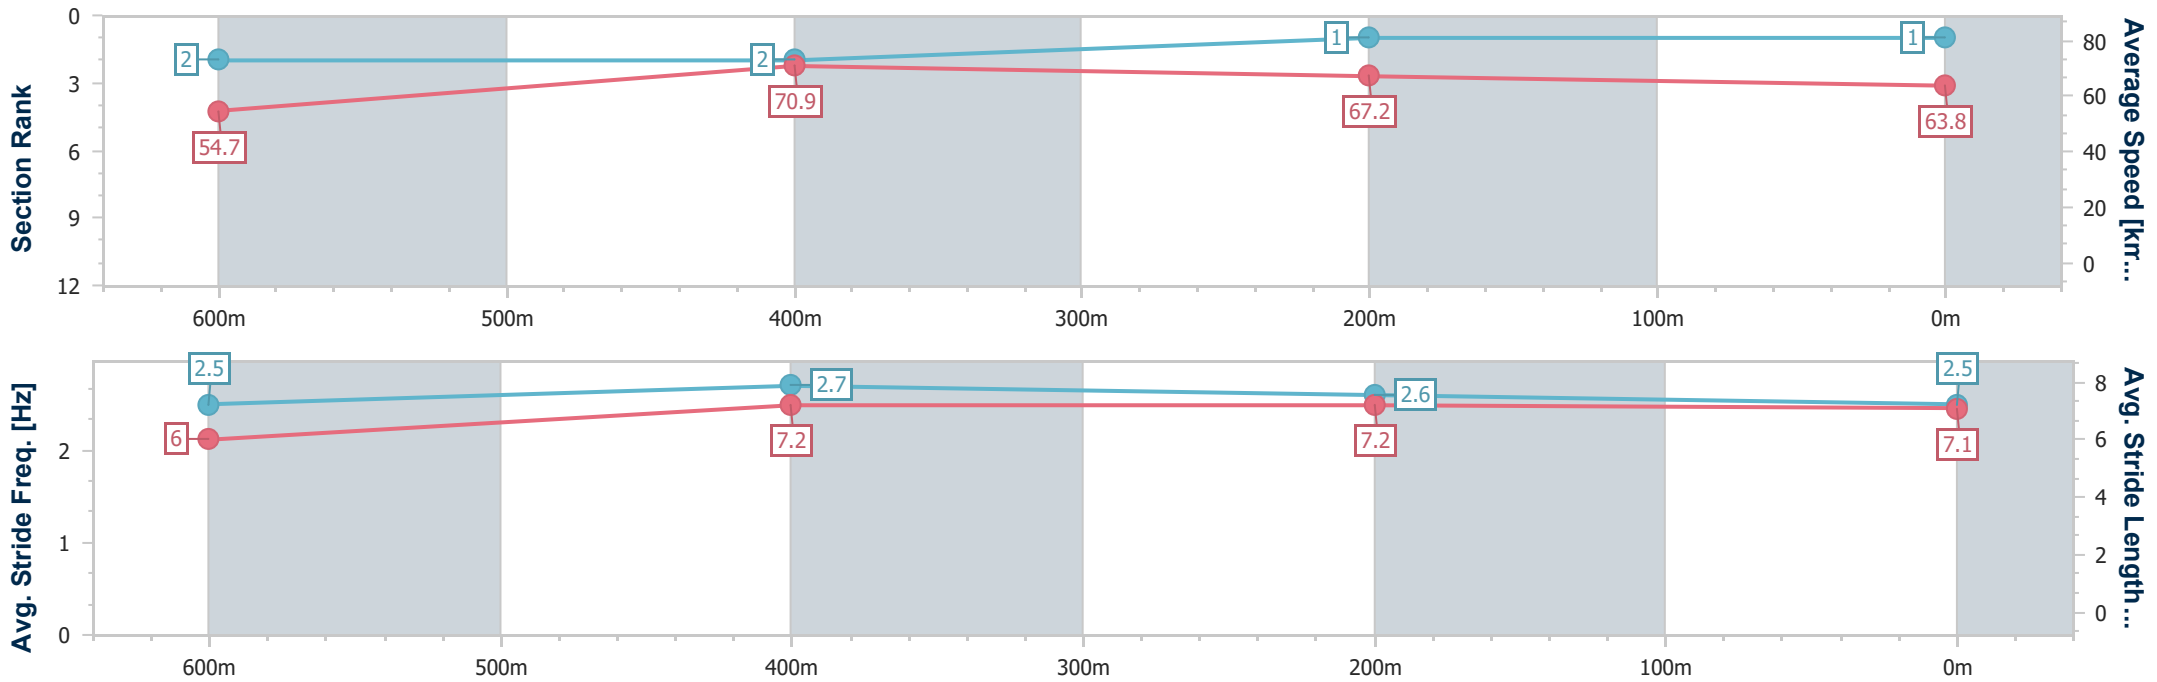

Horse/Jockey Name	Because The Night
Final Rank	1
Fastest Section Time (Section)	0:10.15 (600m)
Top Speed [km/h] (Section)	73.1 (600m)
Race State	Finished

Ipswich QLD Professional

Race 7: IEEC.COM.AU BENCHMARK 65 Handicap - 800m

23 March 2023 - 16:41

Track Rating: Good 4, Weather: Fine, Rail Position: +3m Entire

Section	Overall	600m	400m	200m
Section Times	0:45.31 [1] (0:13.16)	0:32.15 [2] (0:10.15)	0:22.00 [2] (0:10.73)	0:11.27 [1] (0:11.27)
Average Speed [km/h]	54.7	70.9	67.2	63.8
Top Speed [km/h]	71.6	73.1	68.4	68.7
Avg. Dist. to Rail [m]	1.5	1.2	0.6	2.4
Avg. Stride Freq. [Hz]	2.5	2.7	2.6	2.5
Avg. Stride Length [m]	6.0	7.2	7.2	7.1

- [ ] Ranking at each section and finish
- -.-.- No data available at this section
- NA No data available