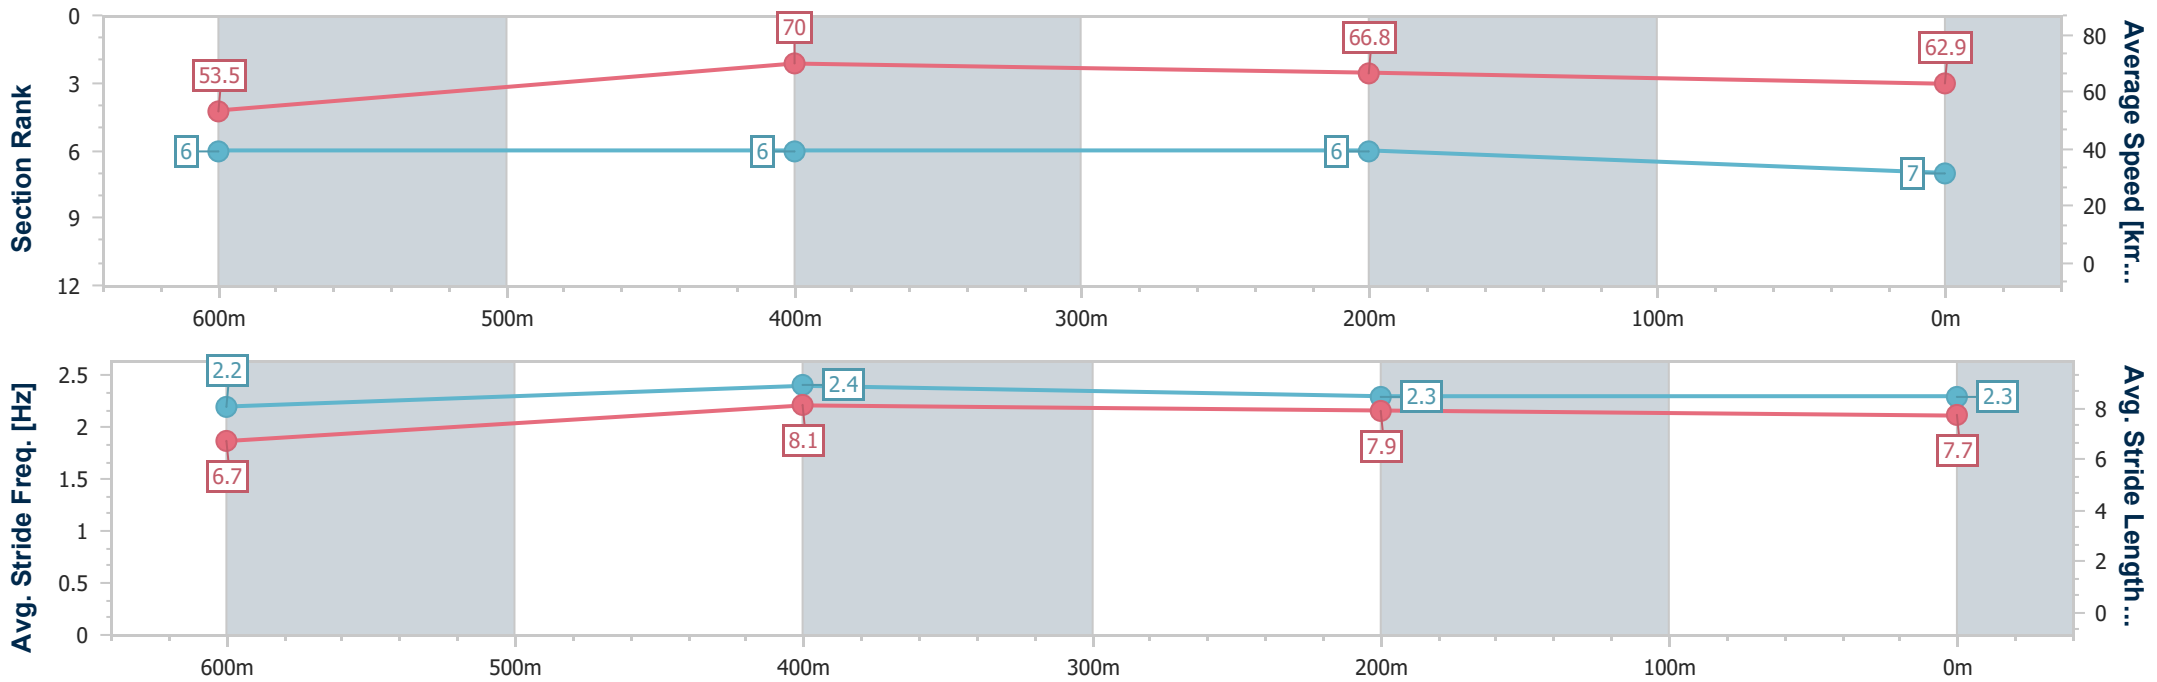

Ipswich QLD Professional

Race 7: IEEC.COM.AU BENCHMARK 65 Handicap - 800m

23 March 2023 - 16:41

Track Rating: Good 4, Weather: Fine, Rail Position: +3m Entire

Section	Overall	600m	400m	200m
Section Times	0:45.92 [7] (0:13.44)	0:32.48 [6] (0:10.25)	0:22.23 [6] (0:10.78)	0:11.45 [6] (0:11.45)
Average Speed [km/h]	53.5	70.0	66.8	62.9
Top Speed [km/h]	70.9	71.3	69.4	65.3
Avg. Dist. to Rail [m]	4.4	1.6	1.9	5.5
Avg. Stride Freq. [Hz]	2.2	2.4	2.3	2.3
Avg. Stride Length [m]	6.7	8.1	7.9	7.7

- [] Ranking at each section and finish
- .-.- No data available at this section
- NA No data available

Horse/Jockey Name	Stop The Rot
Final Rank	8
Fastest Section Time (Section)	0:10.14 (600m)
Top Speed [km/h] (Section)	72.4 (600m)
Race State	Finished