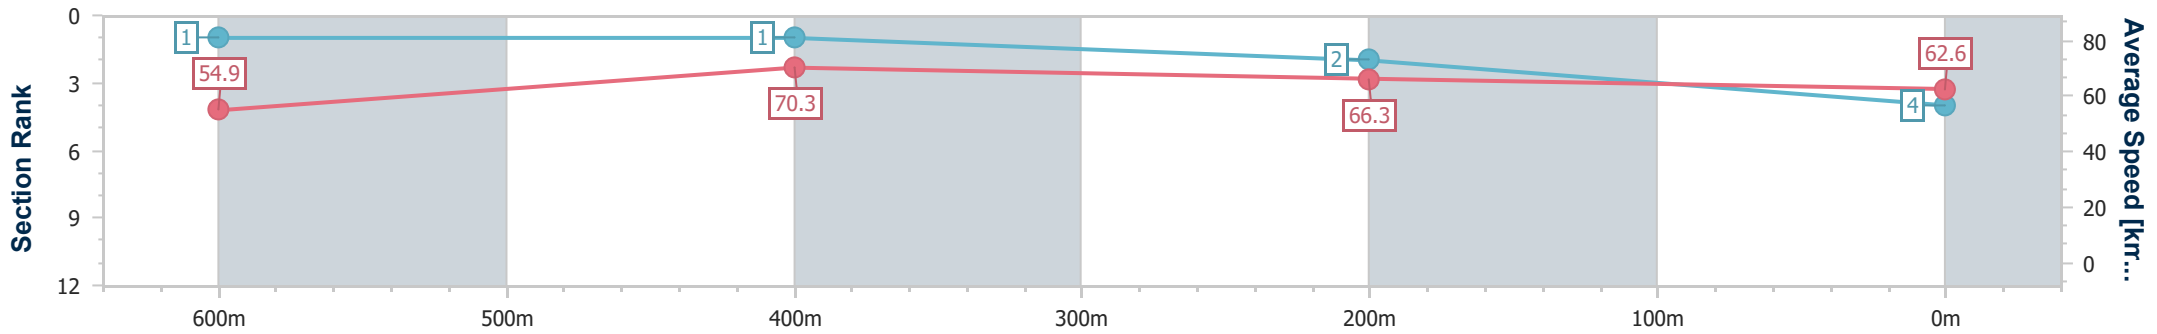

Ipswich QLD Professional

Race 7: IEEC.COM.AU BENCHMARK 65 Handicap - 800m

23 March 2023 - 16:41

Track Rating: Good 4, Weather: Fine, Rail Position: +3m Entire

Section	Overall	600m	400m	200m
Section Times	0:45.61 [4] (0:13.16)	0:32.45 [1] (0:10.15)	0:22.30 [1] (0:10.81)	0:11.49 [2] (0:11.49)
Average Speed [km/h]	54.9	70.3	66.3	62.6
Top Speed [km/h]	71.5	73.3	67.8	65.6
Avg. Dist. to Rail [m]	3.1	2.0	0.9	0.8
Avg. Stride Freq. [Hz]	2.5	2.6	2.5	2.4
Avg. Stride Length [m]	6.0	7.2	7.2	7.1