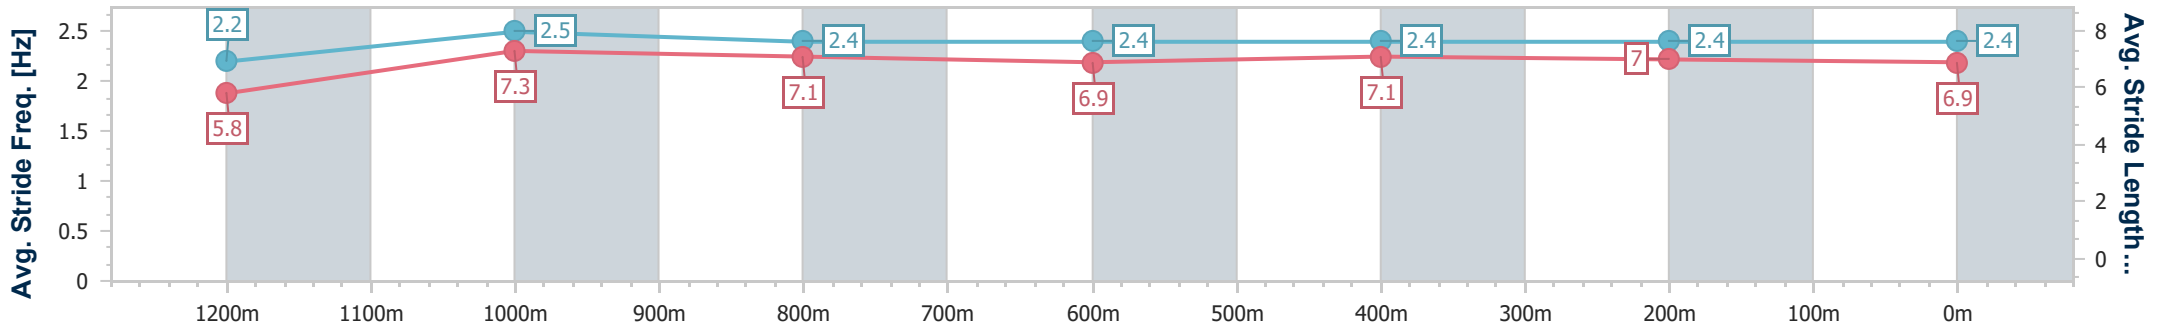

Ipswich QLD Professional

Race 6: SIRROMET Fillies and Mares Maiden Plate - 1350m

23 March 2023 - 16:05

Track Rating: Good 4, Weather: Fine, Rail Position: +3m Entire

Section	Overall	1200m	1000m	800m	600m	400m	200m
Section Times	1:22.32 [9] (0:11.87)	1:10.45 [11] (0:10.97)	0:59.48 [10] (0:11.63)	0:47.85 [10] (0:12.13)	0:35.72 [10] (0:11.87)	0:23.85 [10] (0:11.72)	0:12.13 [8] (0:12.13)
Average Speed [km/h]	45.5	65.6	61.6	58.9	60.4	61.3	59.3
Top Speed [km/h]	63.5	66.5	65.0	60.3	62.8	62.9	62.9
Avg. Dist. to Rail [m]	5.1	0.9	1.6	1.5	1.3	0.7	1.1
Avg. Stride Freq. [Hz]	2.2	2.5	2.4	2.4	2.4	2.4	2.4
Avg. Stride Length [m]	5.8	7.3	7.1	6.9	7.1	7.0	6.9