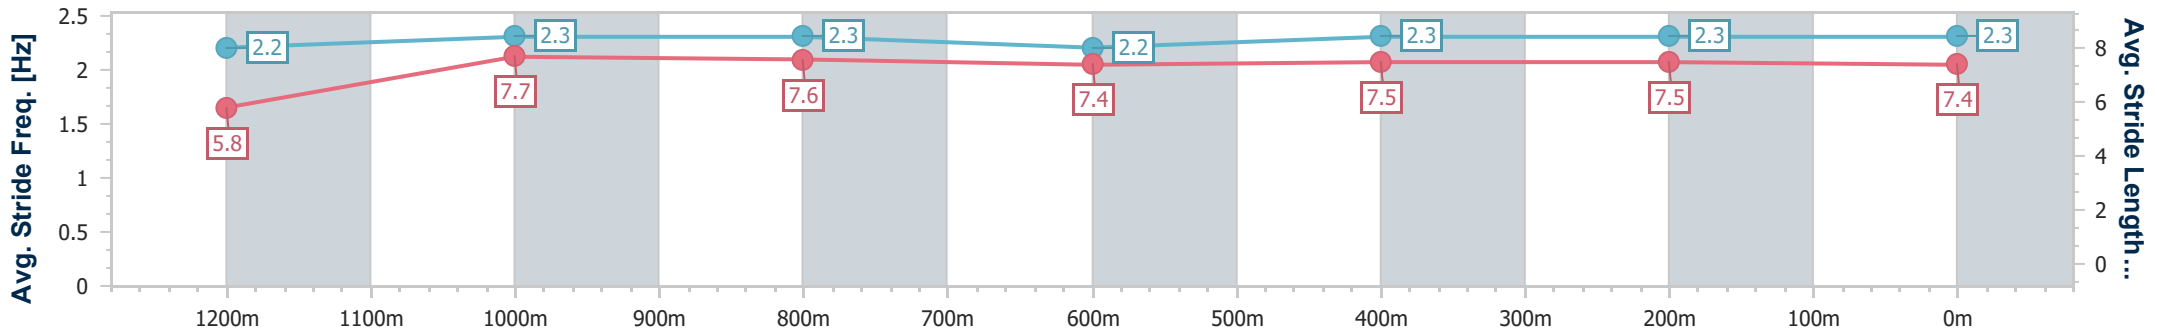

Horse/Jockey Name	Cluedo
Final Rank	1
Fastest Section Time (Section)	0:11.06 (1200m)
Top Speed [km/h] (Section)	66.8 (1200m)
Race State	Finished

Ipswich QLD Professional

Race 6: SIRROMET Fillies and Mares Maiden Plate - 1350m

23 March 2023 - 16:05

Track Rating: Good 4, Weather: Fine, Rail Position: +3m Entire

Section	Overall	1200m	1000m	800m	600m	400m	200m
Section Times	1:21.66 [1] (0:11.69)	1:09.97 [9] (0:11.06)	0:58.91 [9] (0:11.64)	0:47.27 [9] (0:12.11)	0:35.16 [9] (0:11.91)	0:23.25 [9] (0:11.75)	0:11.50 [7] (0:11.50)
Average Speed [km/h]	46.2	65.3	61.8	59.5	60.8	62.2	62.6
Top Speed [km/h]	65.4	66.8	63.5	61.2	61.6	63.9	63.5
Avg. Dist. to Rail [m]	10.3	3.2	0.4	0.3	1.2	5.4	5.8
Avg. Stride Freq. [Hz]	2.2	2.3	2.3	2.2	2.3	2.3	2.3
Avg. Stride Length [m]	5.8	7.7	7.6	7.4	7.5	7.5	7.4

- [ ] Ranking at each section and finish
- -.-.- No data available at this section
- NA No data available