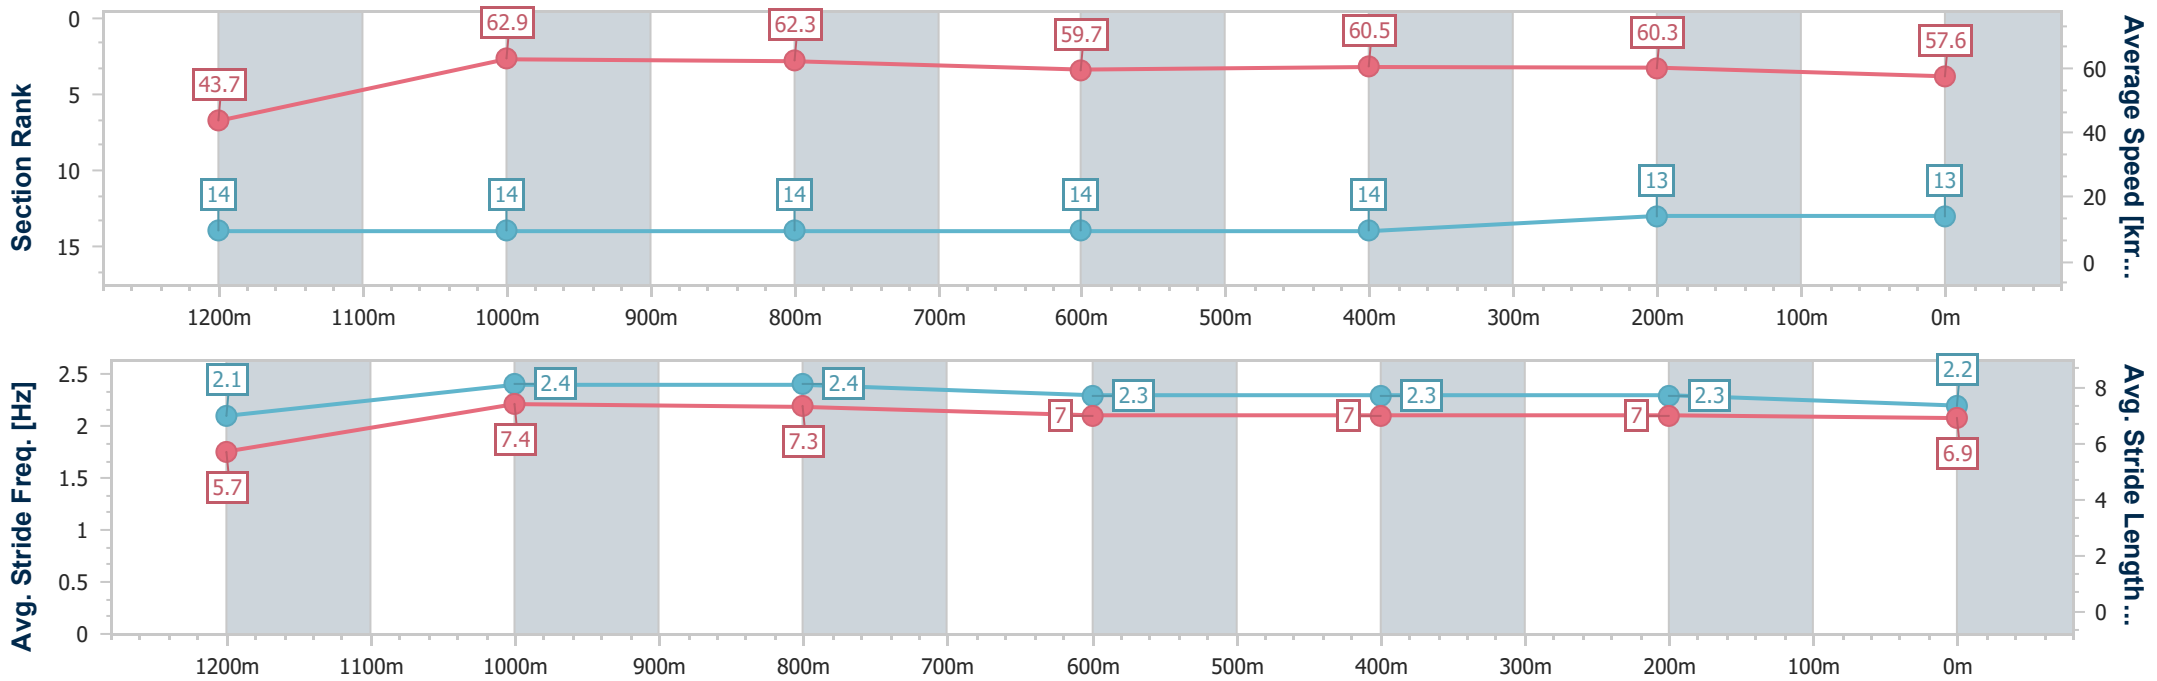

- [] Ranking at each section and finish
- .-.- No data available at this section
- NA No data available

Horse/Jockey Name	Slick Heels
Final Rank	13
Fastest Section Time (Section)	0:11.45 (1200m)
Top Speed [km/h] (Section)	63.9 (1200m)
Race State	Finished

Ipswich QLD Professional

Race 6: SIRROMET Fillies and Mares Maiden Plate - 1350m

23 March 2023 - 16:05

Track Rating: Good 4, Weather: Fine, Rail Position: +3m Entire

Section	Overall	1200m	1000m	800m	600m	400m	200m
Section Times	1:23.75 [13] (0:12.36)	1:11.39 [14] (0:11.45)	0:59.94 [14] (0:11.53)	0:48.41 [14] (0:12.00)	0:36.41 [14] (0:11.92)	0:24.49 [14] (0:12.00)	0:12.49 [13] (0:12.49)
Average Speed [km/h]	43.7	62.9	62.3	59.7	60.5	60.3	57.6
Top Speed [km/h]	60.6	63.9	63.6	60.9	61.2	61.2	61.0
Avg. Dist. to Rail [m]	4.4	1.1	0.8	0.9	0.8	1.6	3.9
Avg. Stride Freq. [Hz]	2.1	2.4	2.4	2.3	2.3	2.3	2.2
Avg. Stride Length [m]	5.7	7.4	7.3	7.0	7.0	7.0	6.9

- [] Ranking at each section and finish
- .-.- No data available at this section
- NA No data available

Horse/Jockey Name	Northern Player
Final Rank	14
Fastest Section Time (Section)	0:11.13 (1200m)
Top Speed [km/h] (Section)	65.0 (1200m)
Race State	Finished