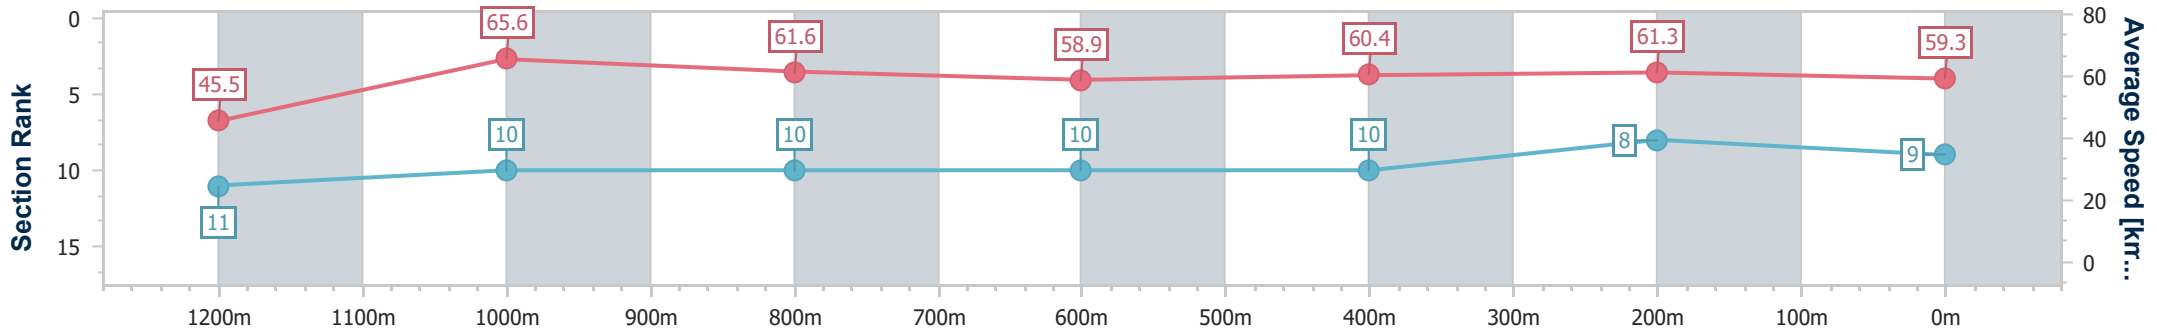

Ipswich QLD Professional

Race 6: SIRROMET Fillies and Mares Maiden Plate - 1350m

23 March 2023 - 16:05

Track Rating: Good 4, Weather: Fine, Rail Position: +3m Entire

Section	Overall	1200m	1000m	800m	600m	400m	200m
Section Times	1:22.32 [9] (0:11.87)	1:10.45 [11] (0:10.97)	0:59.48 [10] (0:11.63)	0:47.85 [10] (0:12.13)	0:35.72 [10] (0:11.87)	0:23.85 [10] (0:11.72)	0:12.13 [8] (0:12.13)
Average Speed [km/h]	45.5	65.6	61.6	58.9	60.4	61.3	59.3
Top Speed [km/h]	63.5	66.5	65.0	60.3	62.8	62.9	62.9
Avg. Dist. to Rail [m]	5.1	0.9	1.6	1.5	1.3	0.7	1.1
Avg. Stride Freq. [Hz]	2.2	2.5	2.4	2.4	2.4	2.4	2.4
Avg. Stride Length [m]	5.8	7.3	7.1	6.9	7.1	7.0	6.9