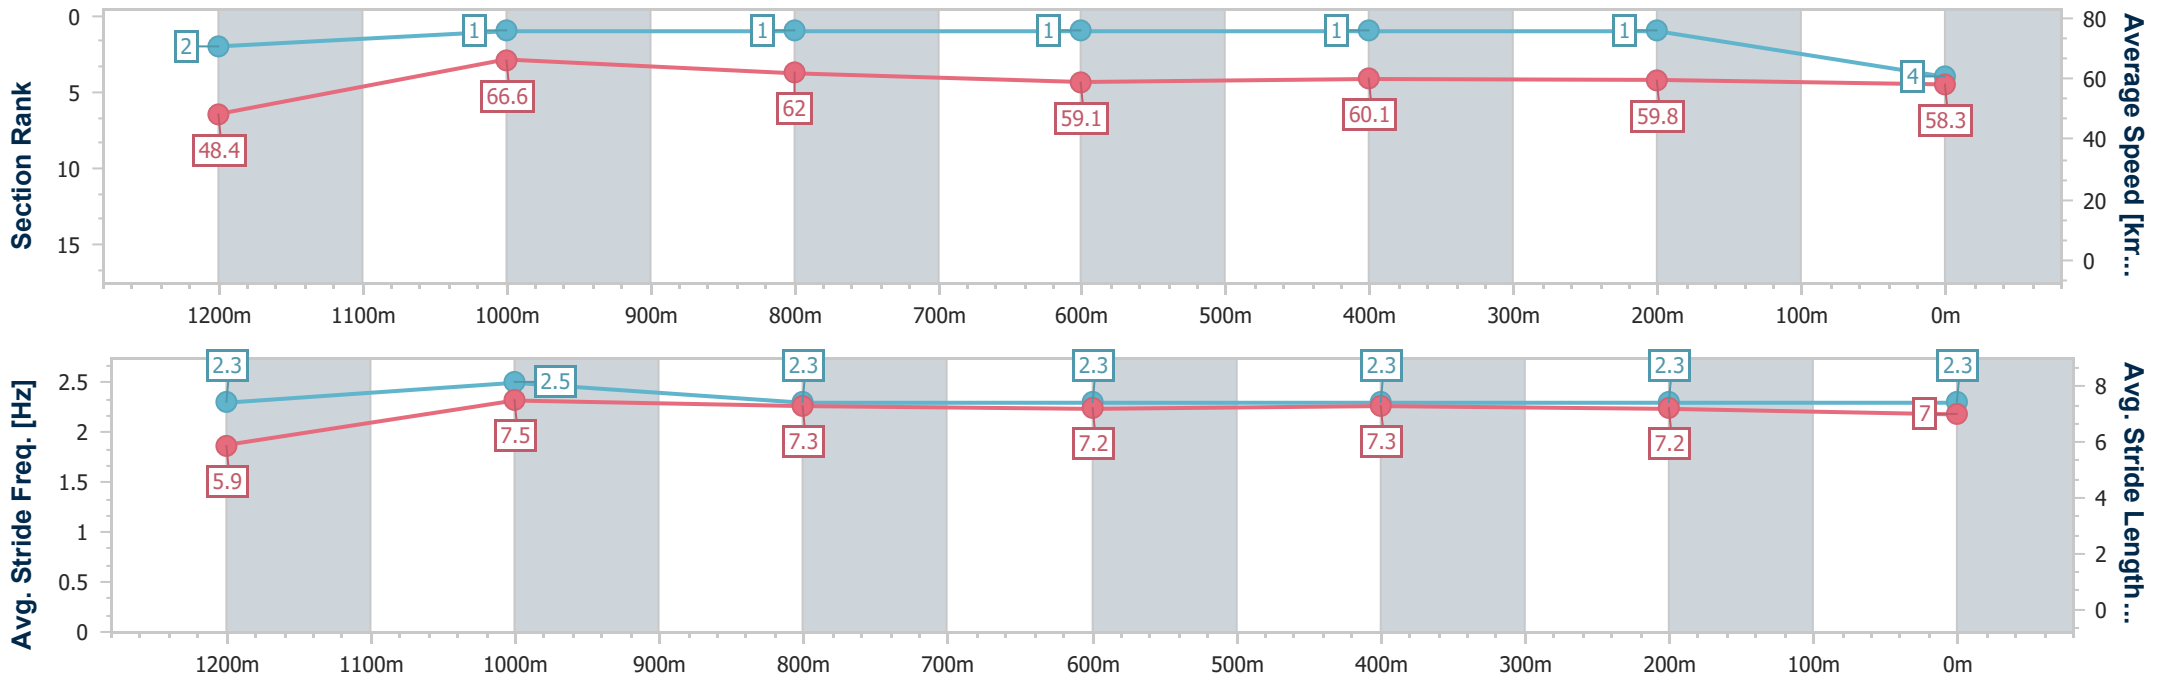

Ipswich QLD Professional

Race 6: SIRROMET Fillies and Mares Maiden Plate - 1350m

23 March 2023 - 16:05

Track Rating: Good 4, Weather: Fine, Rail Position: +3m Entire

Section	Overall	1200m	1000m	800m	600m	400m	200m
Section Times	1:22.07 [4] (0:11.18)	1:10.89 [2] (0:10.80)	1:00.09 [1] (0:11.60)	0:48.49 [1] (0:12.13)	0:36.36 [1] (0:11.96)	0:24.40 [1] (0:12.04)	0:12.36 [1] (0:12.36)
Average Speed [km/h]	48.4	66.6	62.0	59.1	60.1	59.8	58.3
Top Speed [km/h]	67.6	68.3	63.7	60.6	60.6	60.5	59.4
Avg. Dist. to Rail [m]	0.7	0.5	0.7	0.7	0.3	0.2	0.3
Avg. Stride Freq. [Hz]	2.3	2.5	2.3	2.3	2.3	2.3	2.3
Avg. Stride Length [m]	5.9	7.5	7.3	7.2	7.3	7.2	7.0