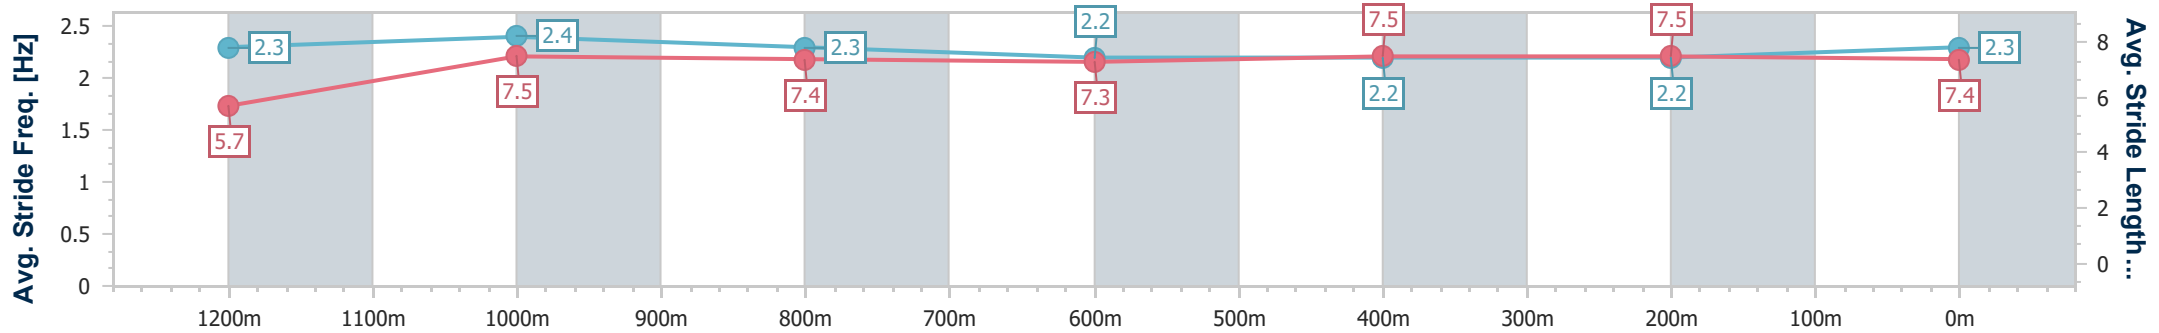

Ipswich QLD Professional

Race 6: SIRROMET Fillies and Mares Maiden Plate - 1350m

23 March 2023 - 16:05

Track Rating: Good 4, Weather: Fine, Rail Position: +3m Entire

Section	Overall	1200m	1000m	800m	600m	400m	200m
Section Times	1:21.66 [2] (0:11.27)	1:10.39 [3] (0:10.92)	0:59.47 [3] (0:11.81)	0:47.66 [5] (0:12.20)	0:35.46 [5] (0:11.83)	0:23.63 [5] (0:11.88)	0:11.75 [4] (0:11.75)
Average Speed [km/h]	48.0	66.1	61.3	59.2	60.7	60.7	61.3
Top Speed [km/h]	66.2	67.6	64.1	60.7	61.3	61.9	62.1
Avg. Dist. to Rail [m]	5.0	3.3	2.1	0.7	0.3	1.3	3.1
Avg. Stride Freq. [Hz]	2.3	2.4	2.3	2.2	2.2	2.2	2.3
Avg. Stride Length [m]	5.7	7.5	7.4	7.3	7.5	7.5	7.4