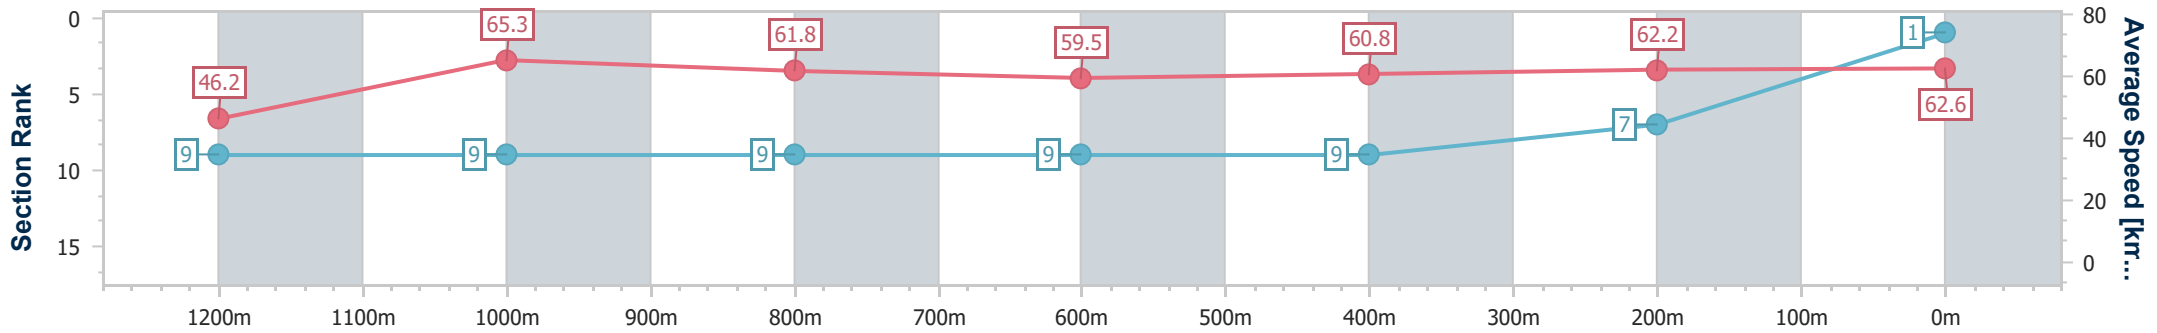

Horse/Jockey Name	Cluedo
Final Rank	1
Fastest Section Time (Section)	0:11.06 (1200m)
Top Speed [km/h] (Section)	66.8 (1200m)
Race State	Finished

Ipswich QLD Professional

Race 6: SIRROMET Fillies and Mares Maiden Plate - 1350m

23 March 2023 - 16:05

Track Rating: Good 4, Weather: Fine, Rail Position: +3m Entire

Section	Overall	1200m	1000m	800m	600m	400m	200m
Section Times	1:21.66 [1] (0:11.69)	1:09.97 [9] (0:11.06)	0:58.91 [9] (0:11.64)	0:47.27 [9] (0:12.11)	0:35.16 [9] (0:11.91)	0:23.25 [9] (0:11.75)	0:11.50 [7] (0:11.50)
Average Speed [km/h]	46.2	65.3	61.8	59.5	60.8	62.2	62.6
Top Speed [km/h]	65.4	66.8	63.5	61.2	61.6	63.9	63.5
Avg. Dist. to Rail [m]	10.3	3.2	0.4	0.3	1.2	5.4	5.8
Avg. Stride Freq. [Hz]	2.2	2.3	2.3	2.2	2.3	2.3	2.3
Avg. Stride Length [m]	5.8	7.7	7.6	7.4	7.5	7.5	7.4

- [ ] Ranking at each section and finish
- -.-.- No data available at this section
- NA No data available