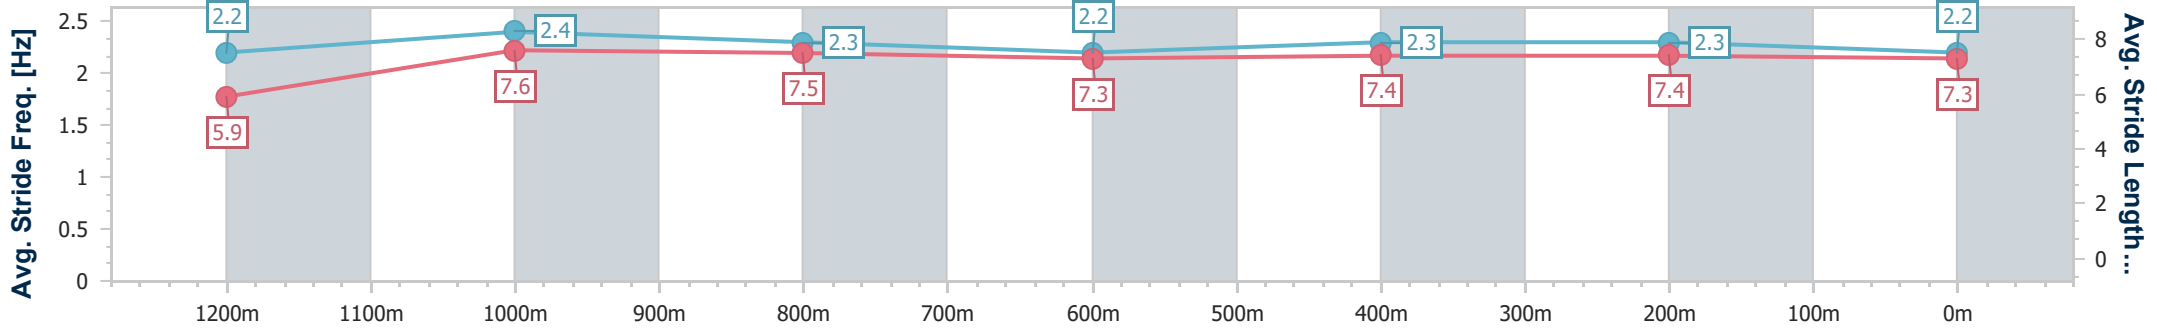

- [] Ranking at each section and finish
- .-.- No data available at this section
- NA No data available

Horse/Jockey Name	Trust In A Gale
Final Rank	11
Fastest Section Time (Section)	0:11.13 (1200m)
Top Speed [km/h] (Section)	66.8 (1200m)
Race State	Finished

Ipswich QLD Professional

Race 6: SIRROMET Fillies and Mares Maiden Plate - 1350m

23 March 2023 - 16:05

Track Rating: Good 4, Weather: Fine, Rail Position: +3m Entire

Section	Overall	1200m	1000m	800m	600m	400m	200m
Section Times	1:22.94 [11] (0:11.96)	1:10.98 [13] (0:11.13)	0:59.85 [13] (0:11.79)	0:48.06 [13] (0:12.19)	0:35.87 [13] (0:11.80)	0:24.07 [12] (0:11.86)	0:12.21 [12] (0:12.21)
Average Speed [km/h]	45.1	64.9	61.2	59.2	61.0	61.0	58.9
Top Speed [km/h]	63.1	66.8	65.4	59.8	61.9	61.9	60.8
Avg. Dist. to Rail [m]	7.7	1.6	1.1	0.3	0.3	2.1	4.0
Avg. Stride Freq. [Hz]	2.2	2.4	2.3	2.2	2.3	2.3	2.2
Avg. Stride Length [m]	5.9	7.6	7.5	7.3	7.4	7.4	7.3

- [] Ranking at each section and finish
- .-.- No data available at this section
- NA No data available

Horse/Jockey Name	Roar Hide
Final Rank	12
Fastest Section Time (Section)	0:11.04 (1200m)
Top Speed [km/h] (Section)	66.8 (1200m)
Race State	Finished