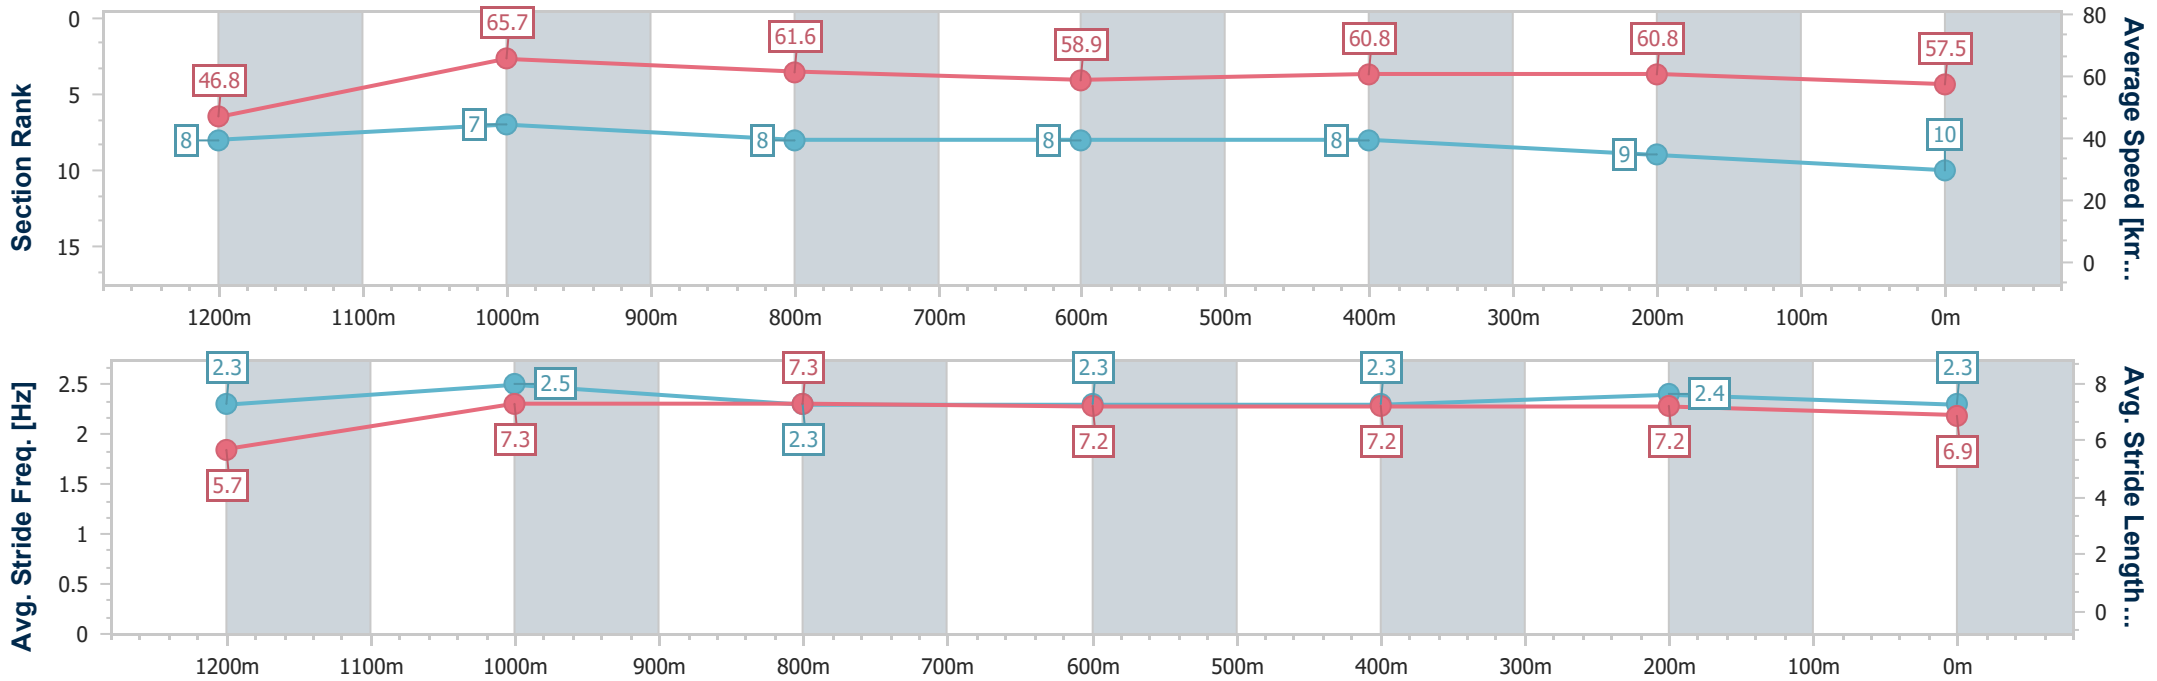

Ipswich QLD Professional

Race 6: SIRROMET Fillies and Mares Maiden Plate - 1350m

23 March 2023 - 16:05

Track Rating: Good 4, Weather: Fine, Rail Position: +3m Entire

Section	Overall	1200m	1000m	800m	600m	400m	200m
Section Times	1:22.69 [10] (0:11.54)	1:11.15 [8] (0:10.97)	1:00.18 [7] (0:11.71)	0:48.47 [8] (0:12.21)	0:36.26 [8] (0:11.81)	0:24.45 [8] (0:11.92)	0:12.53 [9] (0:12.53)
Average Speed [km/h]	46.8	65.7	61.6	58.9	60.8	60.8	57.5
Top Speed [km/h]	64.5	67.0	64.2	60.4	62.1	62.7	59.5
Avg. Dist. to Rail [m]	7.7	2.2	0.5	0.6	0.6	2.4	4.2
Avg. Stride Freq. [Hz]	2.3	2.5	2.3	2.3	2.3	2.4	2.3
Avg. Stride Length [m]	5.7	7.3	7.3	7.2	7.2	7.2	6.9

- [] Ranking at each section and finish
- .-.- No data available at this section
- NA No data available

Horse/Jockey Name	Trust In A Gale
Final Rank	11
Fastest Section Time (Section)	0:11.13 (1200m)
Top Speed [km/h] (Section)	66.8 (1200m)
Race State	Finished