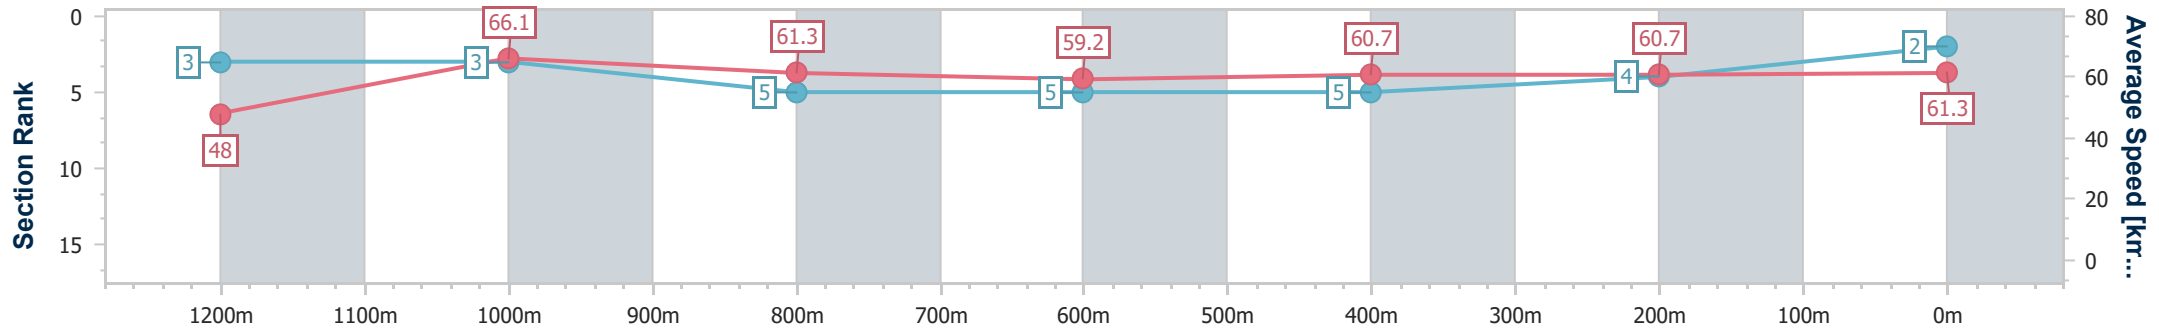

Ipswich QLD Professional

Race 6: SIRROMET Fillies and Mares Maiden Plate - 1350m

23 March 2023 - 16:05

Track Rating: Good 4, Weather: Fine, Rail Position: +3m Entire

Section	Overall	1200m	1000m	800m	600m	400m	200m
Section Times	1:21.66 [2] (0:11.27)	1:10.39 [3] (0:10.92)	0:59.47 [3] (0:11.81)	0:47.66 [5] (0:12.20)	0:35.46 [5] (0:11.83)	0:23.63 [5] (0:11.88)	0:11.75 [4] (0:11.75)
Average Speed [km/h]	48.0	66.1	61.3	59.2	60.7	60.7	61.3
Top Speed [km/h]	66.2	67.6	64.1	60.7	61.3	61.9	62.1
Avg. Dist. to Rail [m]	5.0	3.3	2.1	0.7	0.3	1.3	3.1
Avg. Stride Freq. [Hz]	2.3	2.4	2.3	2.2	2.2	2.2	2.3
Avg. Stride Length [m]	5.7	7.5	7.4	7.3	7.5	7.5	7.4