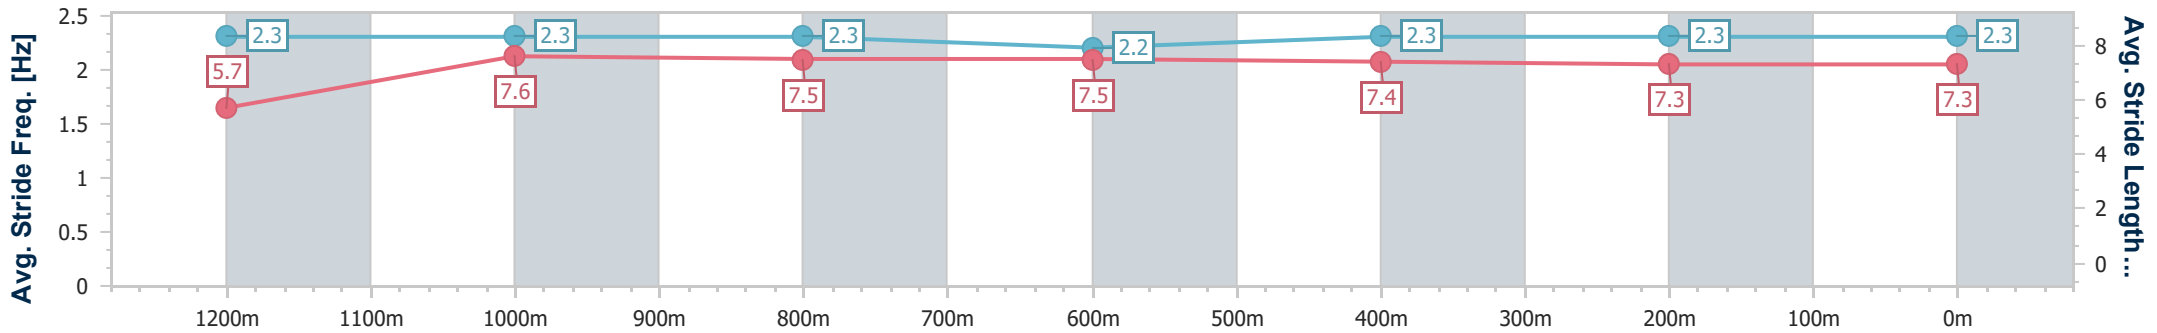

Ipswich QLD Professional

Race 6: SIRROMET Fillies and Mares Maiden Plate - 1350m

23 March 2023 - 16:05

Track Rating: Good 4, Weather: Fine, Rail Position: +3m Entire

Section	Overall	1200m	1000m	800m	600m	400m	200m
Section Times	1:22.11 [5] (0:11.68)	1:10.43 [10] (0:11.21)	0:59.22 [11] (0:11.79)	0:47.43 [11] (0:12.08)	0:35.35 [11] (0:11.83)	0:23.52 [11] (0:11.65)	0:11.87 [10] (0:11.87)
Average Speed [km/h]	46.3	64.5	61.2	59.5	60.8	61.9	60.6
Top Speed [km/h]	61.9	65.6	64.9	60.8	61.8	63.6	63.3
Avg. Dist. to Rail [m]	8.6	2.8	1.2	0.5	0.5	1.3	4.7
Avg. Stride Freq. [Hz]	2.3	2.3	2.3	2.2	2.3	2.3	2.3
Avg. Stride Length [m]	5.7	7.6	7.5	7.5	7.4	7.3	7.3