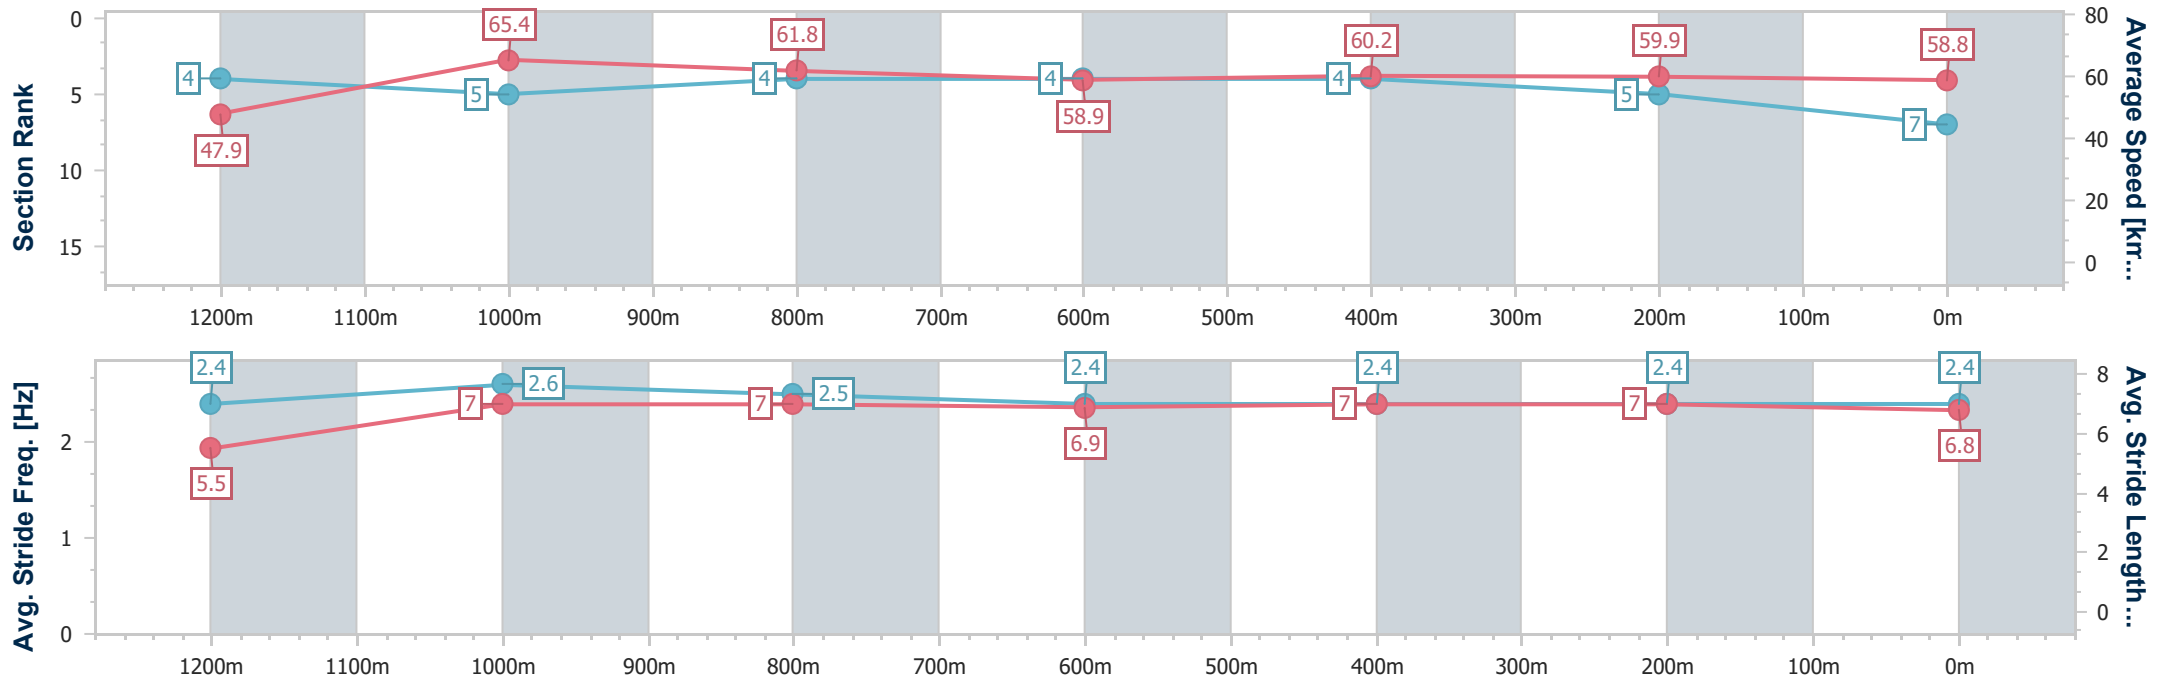

- [] Ranking at each section and finish
- .-.- No data available at this section
- NA No data available

Horse/Jockey Name	Arpels
Final Rank	7
Fastest Section Time (Section)	0:10.97 (1200m)
Top Speed [km/h] (Section)	66.5 (1200m)
Race State	Finished

Ipswich QLD Professional

Race 6: SIRROMET Fillies and Mares Maiden Plate - 1350m

23 March 2023 - 16:05

Track Rating: Good 4, Weather: Fine, Rail Position: +3m Entire

Section	Overall	1200m	1000m	800m	600m	400m	200m
Section Times	1:22.22 [7] (0:11.29)	1:10.93 [4] (0:10.97)	0:59.96 [5] (0:11.60)	0:48.36 [4] (0:12.18)	0:36.18 [4] (0:11.95)	0:24.23 [4] (0:11.98)	0:12.25 [5] (0:12.25)
Average Speed [km/h]	47.9	65.4	61.8	58.9	60.2	59.9	58.8
Top Speed [km/h]	66.0	66.5	64.0	60.5	61.4	60.8	60.2
Avg. Dist. to Rail [m]	1.7	1.9	2.3	0.8	0.6	0.5	0.4
Avg. Stride Freq. [Hz]	2.4	2.6	2.5	2.4	2.4	2.4	2.4
Avg. Stride Length [m]	5.5	7.0	7.0	6.9	7.0	7.0	6.8

- [] Ranking at each section and finish
- .-.- No data available at this section
- NA No data available

Horse/Jockey Name	Half Moon Bay
Final Rank	7
Fastest Section Time (Section)	0:10.93 (1200m)
Top Speed [km/h] (Section)	67.8 (1200m)
Race State	Finished