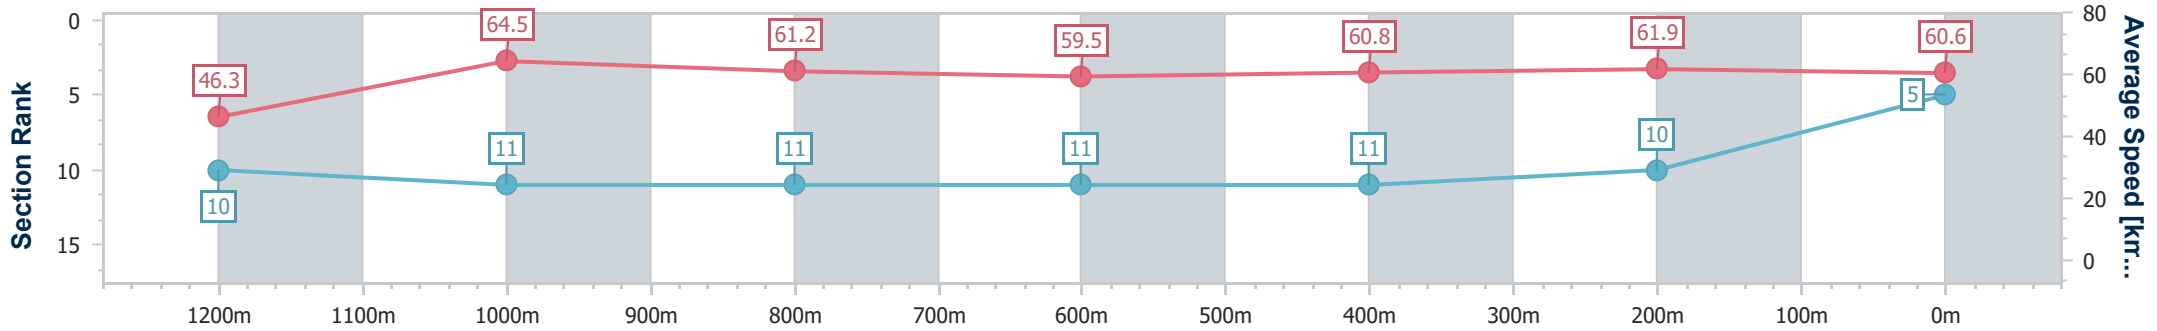

Ipswich QLD Professional

Race 6: SIRROMET Fillies and Mares Maiden Plate - 1350m

23 March 2023 - 16:05

Track Rating: Good 4, Weather: Fine, Rail Position: +3m Entire

Section	Overall	1200m	1000m	800m	600m	400m	200m
Section Times	1:22.11 [5] (0:11.68)	1:10.43 [10] (0:11.21)	0:59.22 [11] (0:11.79)	0:47.43 [11] (0:12.08)	0:35.35 [11] (0:11.83)	0:23.52 [11] (0:11.65)	0:11.87 [10] (0:11.87)
Average Speed [km/h]	46.3	64.5	61.2	59.5	60.8	61.9	60.6
Top Speed [km/h]	61.9	65.6	64.9	60.8	61.8	63.6	63.3
Avg. Dist. to Rail [m]	8.6	2.8	1.2	0.5	0.5	1.3	4.7
Avg. Stride Freq. [Hz]	2.3	2.3	2.3	2.2	2.3	2.3	2.3
Avg. Stride Length [m]	5.7	7.6	7.5	7.5	7.4	7.3	7.3