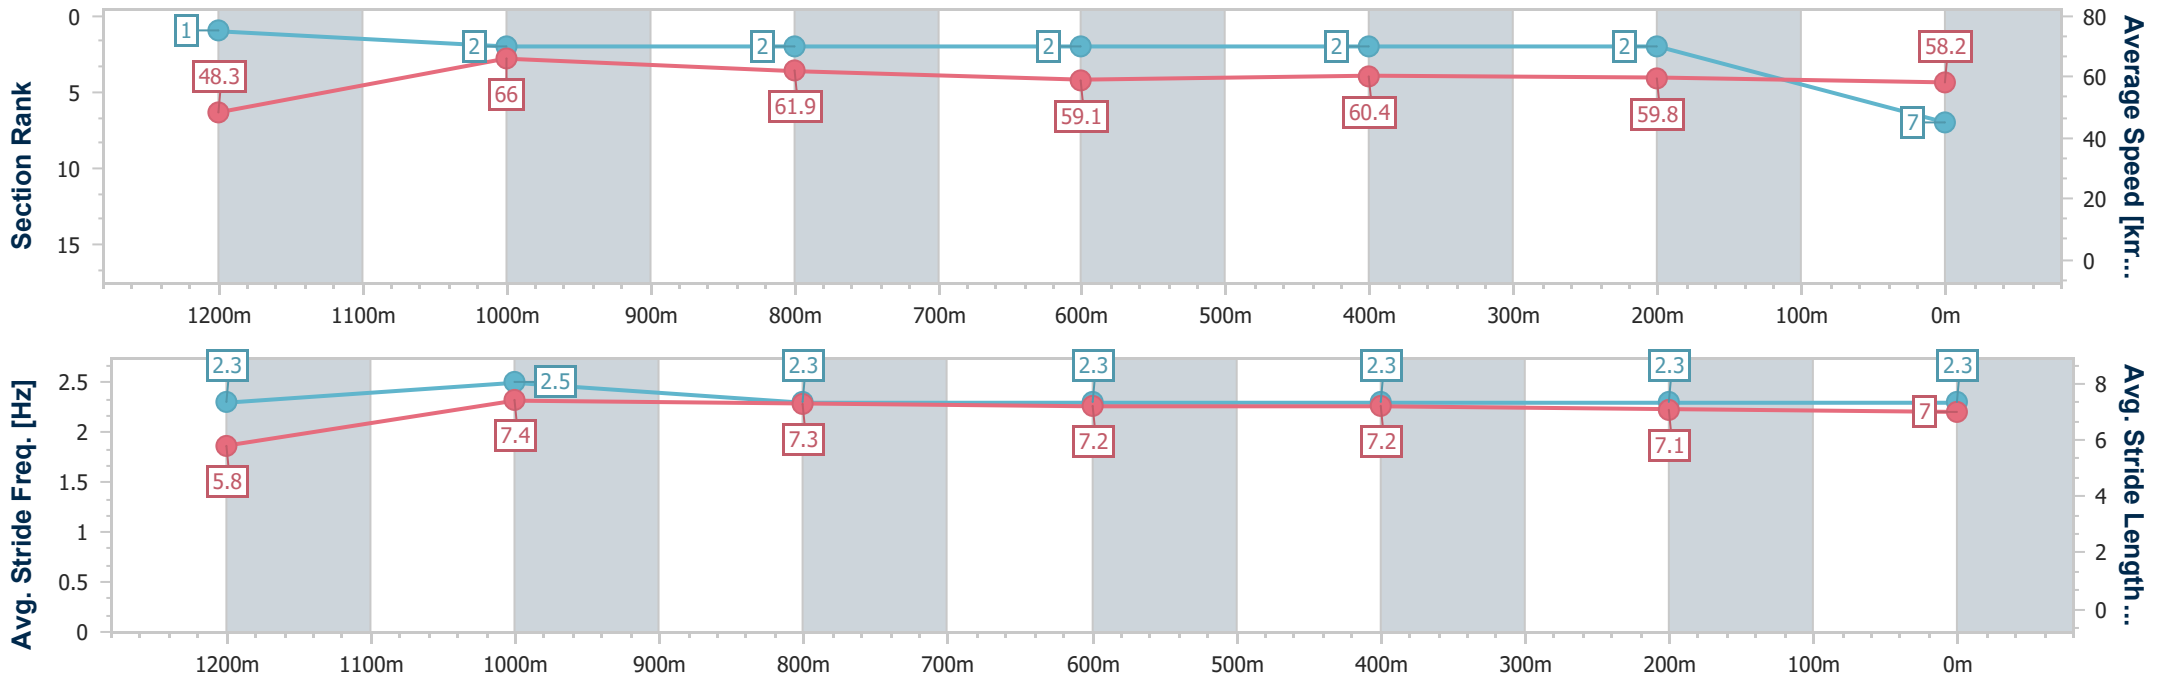

- [] Ranking at each section and finish
- .-.- No data available at this section
- NA No data available

Horse/Jockey Name	Half Moon Bay
Final Rank	7
Fastest Section Time (Section)	0:10.93 (1200m)
Top Speed [km/h] (Section)	67.8 (1200m)
Race State	Finished

Ipswich QLD Professional

Race 6: SIRROMET Fillies and Mares Maiden Plate - 1350m

23 March 2023 - 16:05

Track Rating: Good 4, Weather: Fine, Rail Position: +3m Entire

Section	Overall	1200m	1000m	800m	600m	400m	200m
Section Times	1:22.22 [7] (0:11.18)	1:11.04 [1] (0:10.93)	1:00.11 [2] (0:11.63)	0:48.48 [2] (0:12.15)	0:36.33 [2] (0:11.92)	0:24.41 [2] (0:12.04)	0:12.37 [2] (0:12.37)
Average Speed [km/h]	48.3	66.0	61.9	59.1	60.4	59.8	58.2
Top Speed [km/h]	66.7	67.8	63.9	60.8	61.2	61.2	59.8
Avg. Dist. to Rail [m]	2.8	1.5	0.5	0.4	0.2	0.7	1.7
Avg. Stride Freq. [Hz]	2.3	2.5	2.3	2.3	2.3	2.3	2.3
Avg. Stride Length [m]	5.8	7.4	7.3	7.2	7.2	7.1	7.0

- [] Ranking at each section and finish
- .-.- No data available at this section
- NA No data available

Horse/Jockey Name	Duchess Bree
Final Rank	9
Fastest Section Time (Section)	0:10.97 (1200m)
Top Speed [km/h] (Section)	66.5 (1200m)
Race State	Finished