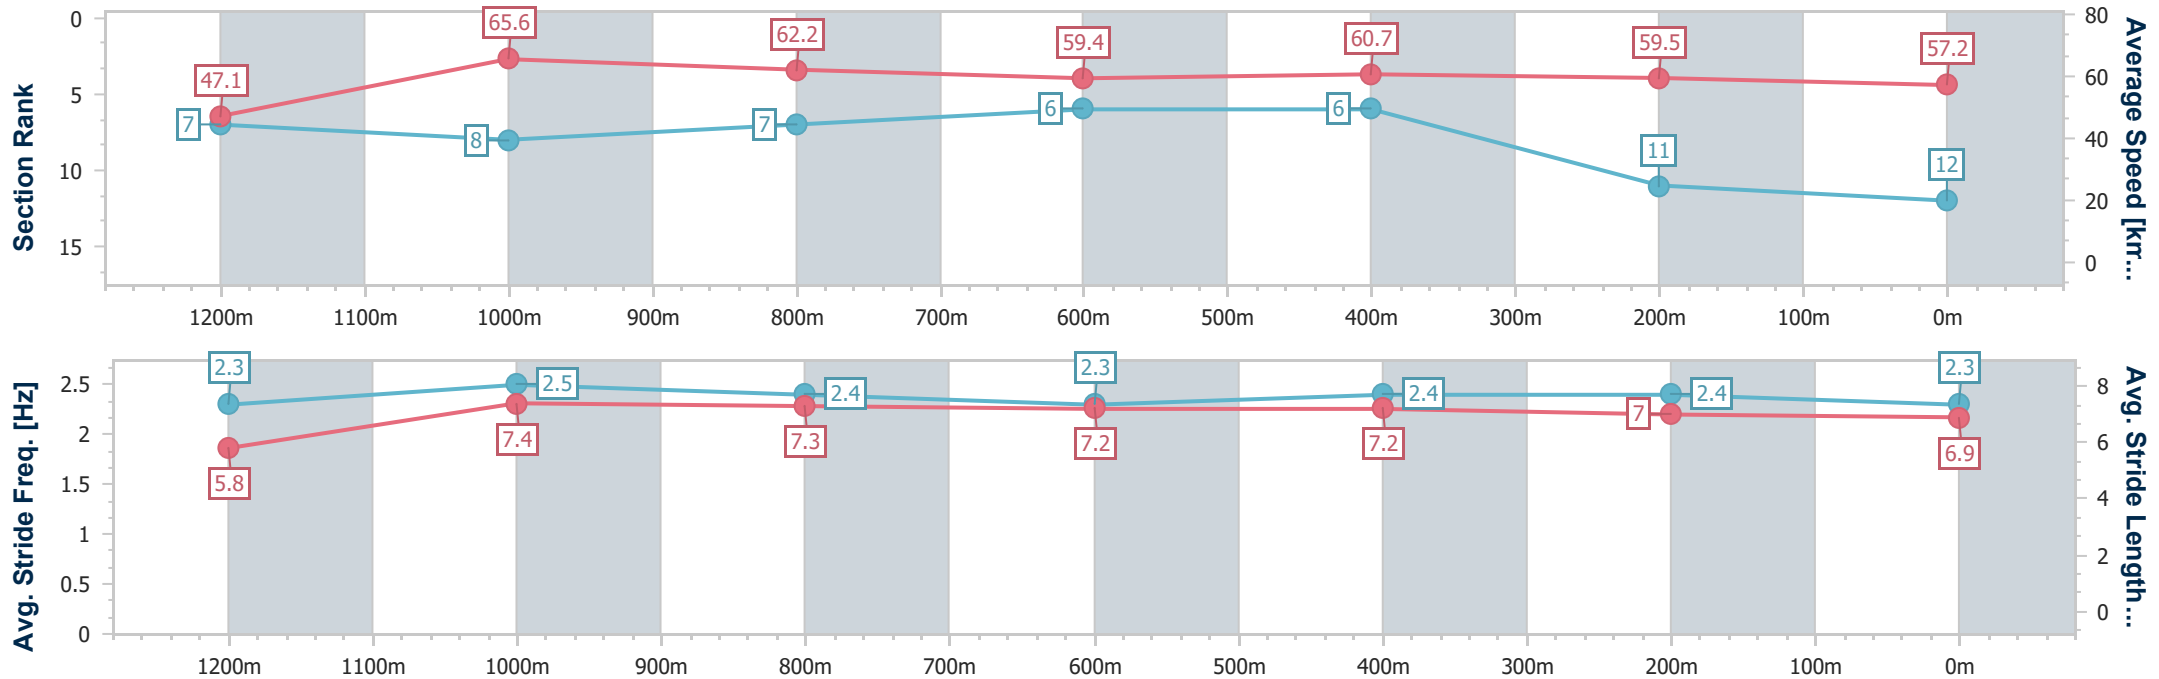

- [] Ranking at each section and finish
- .-.- No data available at this section
- NA No data available

Horse/Jockey Name	Roar Hide
Final Rank	12
Fastest Section Time (Section)	0:11.04 (1200m)
Top Speed [km/h] (Section)	66.8 (1200m)
Race State	Finished

Ipswich QLD Professional

Race 6: SIRROMET Fillies and Mares Maiden Plate - 1350m

23 March 2023 - 16:05

Track Rating: Good 4, Weather: Fine, Rail Position: +3m Entire

Section	Overall	1200m	1000m	800m	600m	400m	200m
Section Times	1:22.96 [12] (0:11.49)	1:11.47 [7] (0:11.04)	1:00.43 [8] (0:11.61)	0:48.82 [7] (0:12.13)	0:36.69 [6] (0:11.88)	0:24.81 [6] (0:12.22)	0:12.59 [11] (0:12.59)
Average Speed [km/h]	47.1	65.6	62.2	59.4	60.7	59.5	57.2
Top Speed [km/h]	66.7	66.8	64.1	60.7	61.8	60.7	59.4
Avg. Dist. to Rail [m]	13.1	5.4	1.5	0.4	0.5	3.8	6.0
Avg. Stride Freq. [Hz]	2.3	2.5	2.4	2.3	2.4	2.4	2.3
Avg. Stride Length [m]	5.8	7.4	7.3	7.2	7.2	7.0	6.9

- [] Ranking at each section and finish
- .-.- No data available at this section
- NA No data available

Horse/Jockey Name	Slick Heels
Final Rank	13
Fastest Section Time (Section)	0:11.45 (1200m)
Top Speed [km/h] (Section)	63.9 (1200m)
Race State	Finished