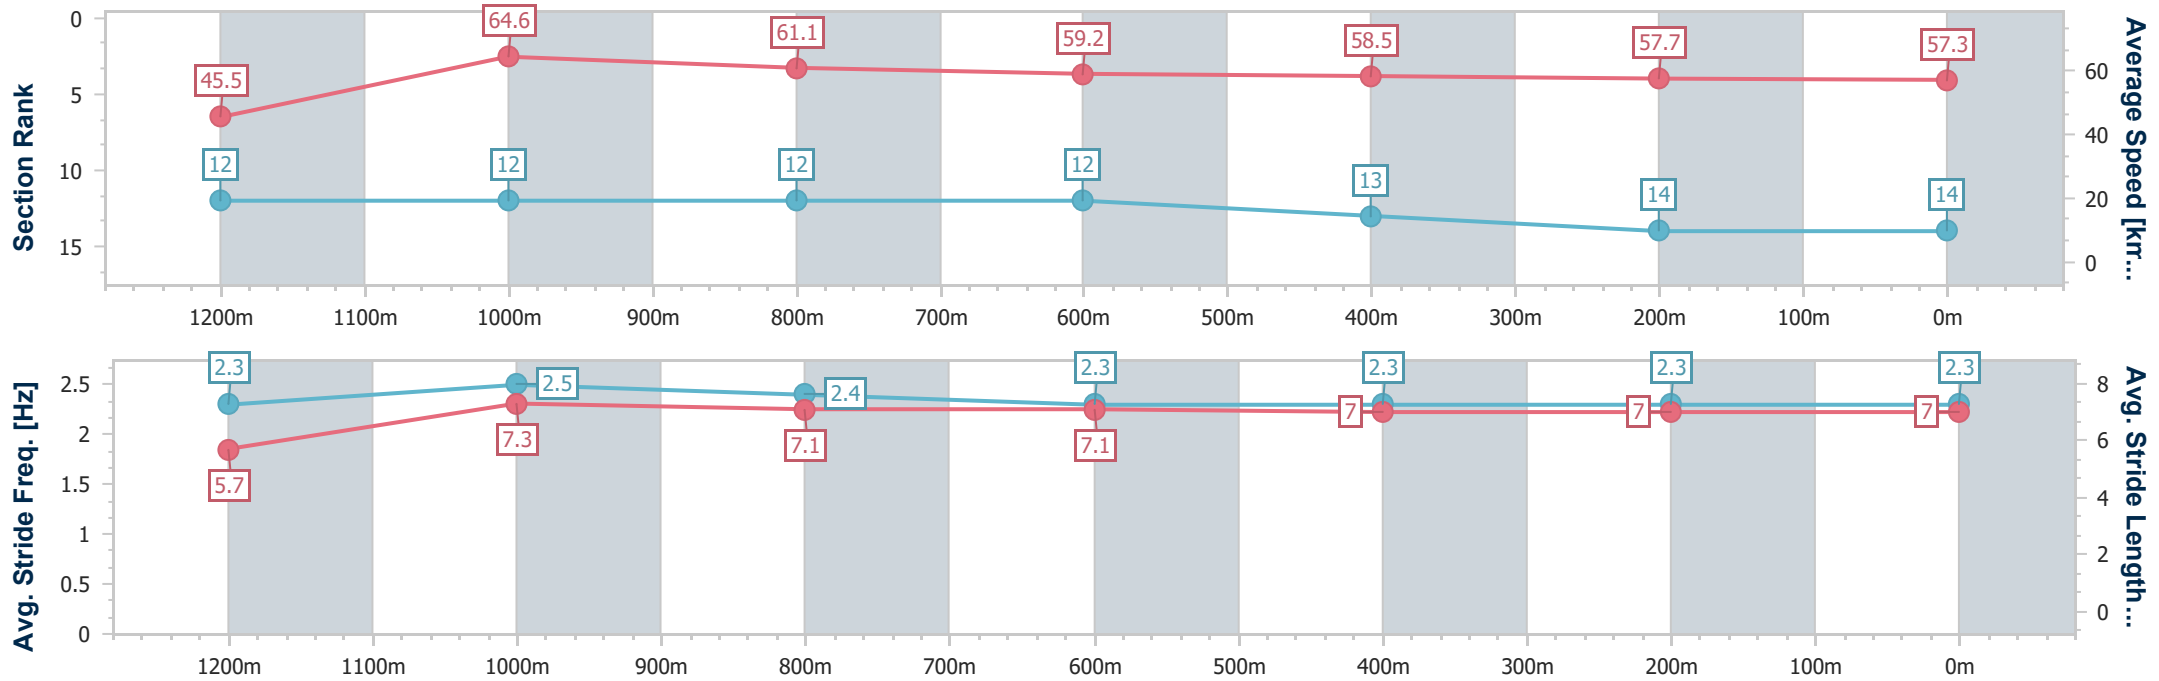

- [] Ranking at each section and finish
- .-.- No data available at this section
- NA No data available

Horse/Jockey Name	Northern Player
Final Rank	14
Fastest Section Time (Section)	0:11.13 (1200m)
Top Speed [km/h] (Section)	65.0 (1200m)
Race State	Finished

Ipswich QLD Professional

Race 6: SIRROMET Fillies and Mares Maiden Plate - 1350m

23 March 2023 - 16:05

Track Rating: Good 4, Weather: Fine, Rail Position: +3m Entire

Section	Overall	1200m	1000m	800m	600m	400m	200m
Section Times	1:24.14 [14] (0:11.87)	1:12.27 [12] (0:11.13)	1:01.14 [12] (0:11.74)	0:49.40 [12] (0:12.08)	0:37.32 [12] (0:12.26)	0:25.06 [13] (0:12.49)	0:12.57 [14] (0:12.57)
Average Speed [km/h]	45.5	64.6	61.1	59.2	58.5	57.7	57.3
Top Speed [km/h]	63.8	65.0	64.0	59.9	59.5	58.1	58.1
Avg. Dist. to Rail [m]	6.0	0.7	1.3	1.6	0.8	0.5	0.6
Avg. Stride Freq. [Hz]	2.3	2.5	2.4	2.3	2.3	2.3	2.3
Avg. Stride Length [m]	5.7	7.3	7.1	7.1	7.0	7.0	7.0

- [] Ranking at each section and finish
- .-.- No data available at this section
- NA No data available