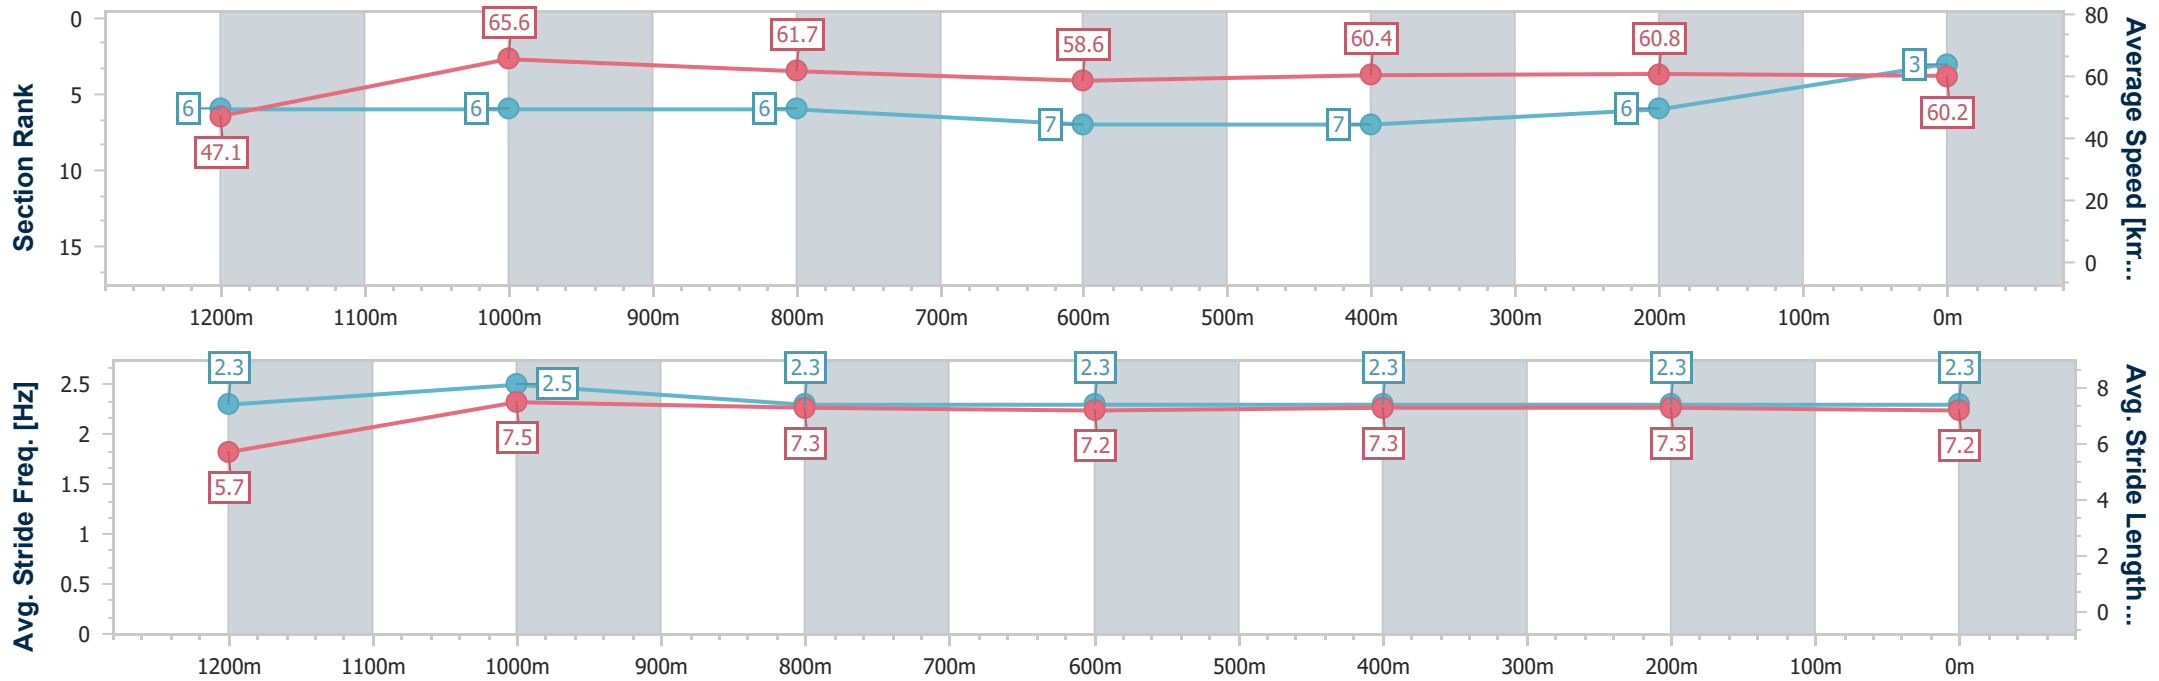

Ipswich QLD Professional

Race 6: SIRROMET Fillies and Mares Maiden Plate - 1350m

23 March 2023 - 16:05

Track Rating: Good 4, Weather: Fine, Rail Position: +3m Entire

Section	Overall	1200m	1000m	800m	600m	400m	200m
Section Times	1:22.00 [3] (0:11.47)	1:10.53 [6] (0:10.98)	0:59.55 [6] (0:11.67)	0:47.88 [6] (0:12.26)	0:35.62 [7] (0:11.85)	0:23.77 [7] (0:11.80)	0:11.97 [6]
Average Speed [km/h]	47.1	65.6	61.7	58.6	60.4	60.8	60.2
Top Speed [km/h]	66.0	67.1	64.1	60.0	61.8	61.5	60.8
Avg. Dist. to Rail [m]	3.3	1.0	0.4	0.5	1.6	0.9	2.8
Avg. Stride Freq. [Hz]	2.3	2.5	2.3	2.3	2.3	2.3	2.3
Avg. Stride Length [m]	5.7	7.5	7.3	7.2	7.3	7.3	7.2

- [] Ranking at each section and finish
- .-.- No data available at this section
- NA No data available

Horse/Jockey Name	Simply Rose
Final Rank	4
Fastest Section Time (Section)	0:10.80 (1200m)
Top Speed [km/h] (Section)	68.3 (1200m)
Race State	Finished