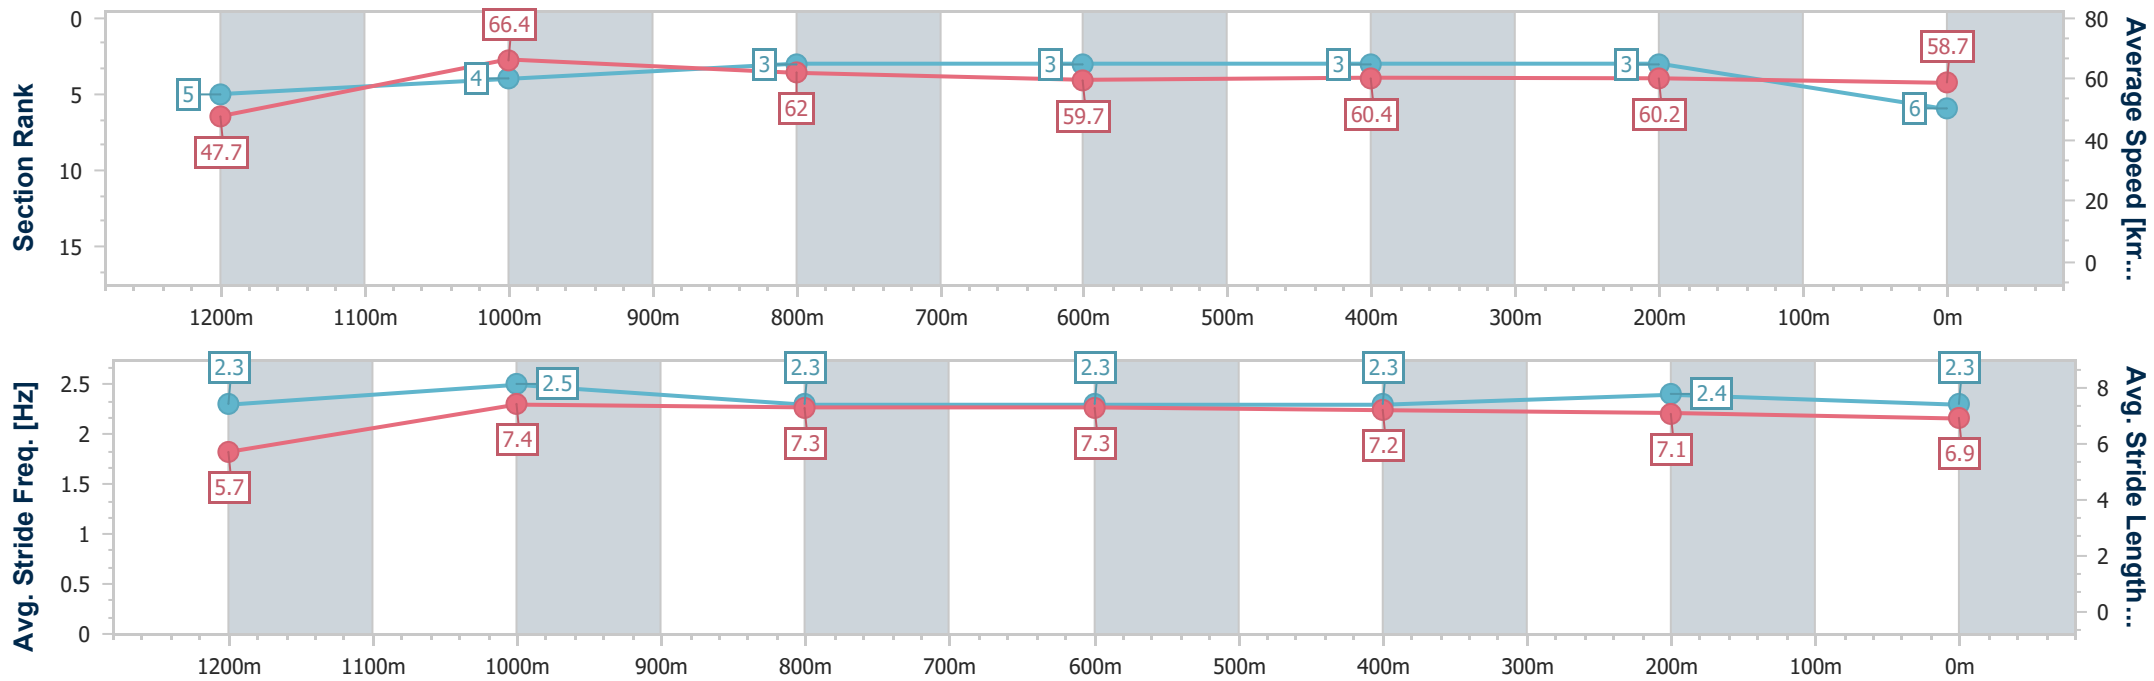

Ipswich QLD Professional

Race 6: SIRROMET Fillies and Mares Maiden Plate - 1350m

23 March 2023 - 16:05

Track Rating: Good 4, Weather: Fine, Rail Position: +3m Entire

Section	Overall	1200m	1000m	800m	600m	400m	200m
Section Times	1:22.13 [6] (0:11.32)	1:10.81 [5] (0:10.91)	0:59.90 [4] (0:11.62)	0:48.28 [3] (0:12.05)	0:36.23 [3] (0:11.94)	0:24.29 [3] (0:12.03)	0:12.26 [3] (0:12.26)
Average Speed [km/h]	47.7	66.4	62.0	59.7	60.4	60.2	58.7
Top Speed [km/h]	66.5	67.3	65.0	61.1	61.1	61.1	61.1
Avg. Dist. to Rail [m]	11.0	4.0	0.7	0.4	0.9	1.7	2.5
Avg. Stride Freq. [Hz]	2.3	2.5	2.3	2.3	2.3	2.4	2.3
Avg. Stride Length [m]	5.7	7.4	7.3	7.3	7.2	7.1	6.9

- [] Ranking at each section and finish
- .-.- No data available at this section
- NA No data available

Horse/Jockey Name	Arpels
Final Rank	7
Fastest Section Time (Section)	0:10.97 (1200m)
Top Speed [km/h] (Section)	66.5 (1200m)
Race State	Finished