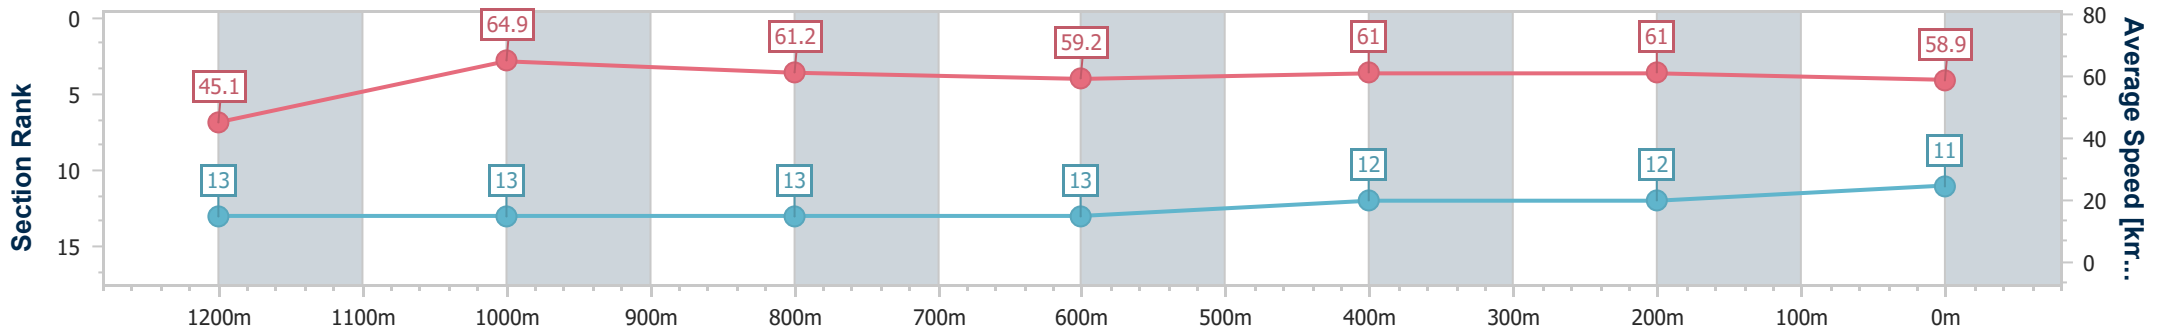

- [] Ranking at each section and finish
- .-.- No data available at this section
- NA No data available

Horse/Jockey Name	Trust In A Gale
Final Rank	11
Fastest Section Time (Section)	0:11.13 (1200m)
Top Speed [km/h] (Section)	66.8 (1200m)
Race State	Finished

Ipswich QLD Professional

Race 6: SIRROMET Fillies and Mares Maiden Plate - 1350m

23 March 2023 - 16:05

Track Rating: Good 4, Weather: Fine, Rail Position: +3m Entire

Section	Overall	1200m	1000m	800m	600m	400m	200m
Section Times	1:22.94 [11] (0:11.96)	1:10.98 [13] (0:11.13)	0:59.85 [13] (0:11.79)	0:48.06 [13] (0:12.19)	0:35.87 [13] (0:11.80)	0:24.07 [12] (0:11.86)	0:12.21 [12] (0:12.21)
Average Speed [km/h]	45.1	64.9	61.2	59.2	61.0	61.0	58.9
Top Speed [km/h]	63.1	66.8	65.4	59.8	61.9	61.9	60.8
Avg. Dist. to Rail [m]	7.7	1.6	1.1	0.3	0.3	2.1	4.0
Avg. Stride Freq. [Hz]	2.2	2.4	2.3	2.2	2.3	2.3	2.2
Avg. Stride Length [m]	5.9	7.6	7.5	7.3	7.4	7.4	7.3

- [] Ranking at each section and finish
- .-.- No data available at this section
- NA No data available

Horse/Jockey Name	Roar Hide
Final Rank	12
Fastest Section Time (Section)	0:11.04 (1200m)
Top Speed [km/h] (Section)	66.8 (1200m)
Race State	Finished