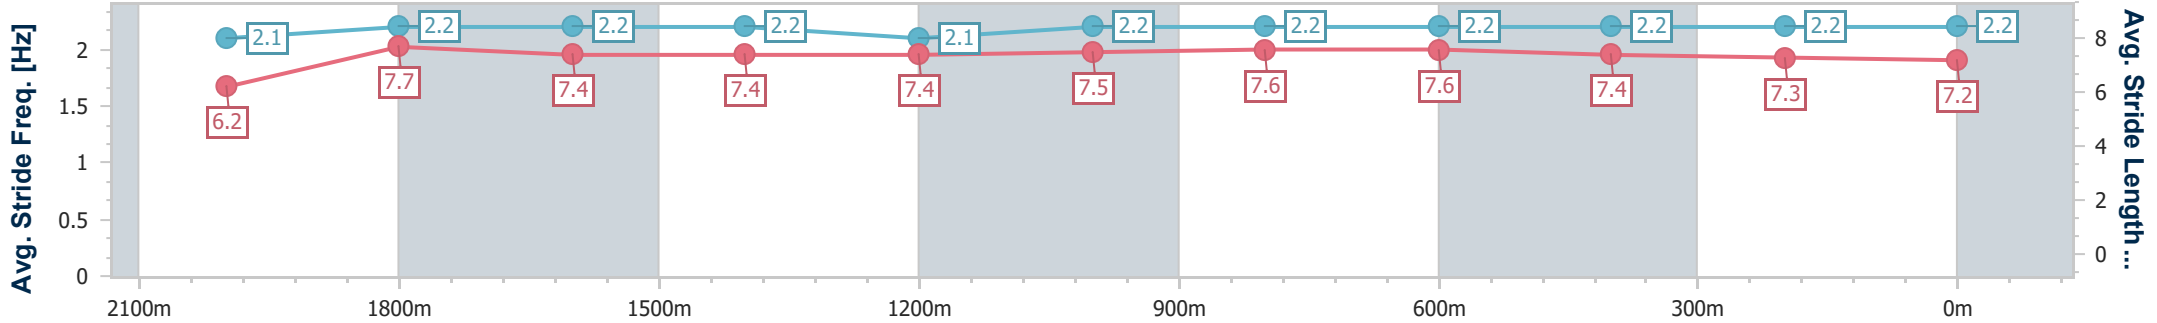

- [] Ranking at each section and finish
- .-.- No data available at this section
- NA No data available

Horse/Jockey Name	Thatfridayfeeling
Final Rank	6
Fastest Section Time (Section)	0:11.69 (2000m)
Top Speed [km/h] (Section)	62.1 (2000m)
Race State	Finished

- [] Ranking at each section and finish
- .-.- No data available at this section
- NA No data available