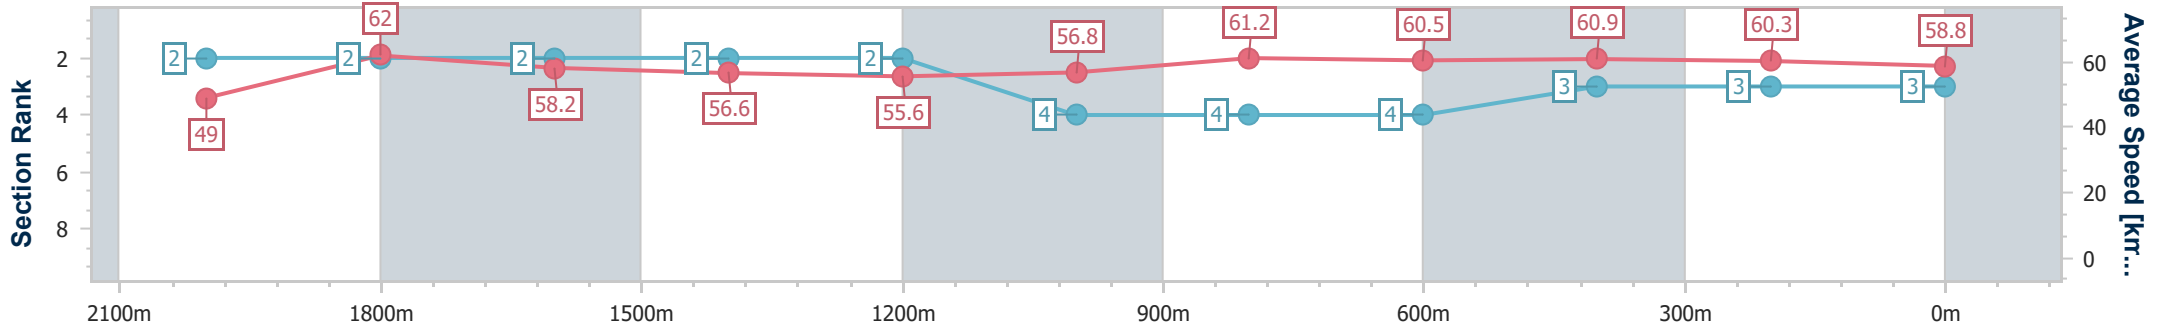

Horse/Jockey Name	Readily Availabull
Final Rank	3
Fastest Section Time (Section)	0:11.63 (2000m)
Top Speed [km/h] (Section)	63.3 (Overall)
Race State	Finished

Ipswich QLD Professional
Race 5: GREAT NORTHERN BENCHMARK 68 Handicap - 2170m

23 March 2023 - 15:27

Track Rating: Good 4, Weather: Fine, Rail Position: +3m Entire

Section	Overall	2000m	1800m	1600m	1400m	1200m	1000m	800m	600m	400m	200m
Section Times	2:14.16 [3] (0:12.49)	2:01.67 [2] (0:11.63)	1:50.04 [2] (0:12.25)	1:37.79 [2] (0:12.75)	1:25.04 [2] (0:12.99)	1:12.05 [2] (0:12.55)	0:59.50 [4] (0:11.66)	0:47.84 [4] (0:11.78)	0:36.06 [4] (0:11.81)	0:24.25 [3] (0:12.03)	0:12.22 [3] (0:12.22)
Average Speed [km/h]	49.0	62.0	58.2	56.6	55.6	56.8	61.2	60.5	60.9	60.3	58.8
Top Speed [km/h]	63.3	63.0	60.5	57.0	56.4	59.6	62.5	61.4	61.5	61.4	60.8
Avg. Dist. to Rail [m]	4.1	0.5	0.9	0.7	0.9	2.5	3.4	2.4	0.5	2.4	1.6
Avg. Stride Freq. [Hz]	2.2	2.3	2.3	2.2	2.2	2.3	2.3	2.3	2.4	2.4	2.3
Avg. Stride Length [m]	6.1	7.3	7.1	7.0	6.8	7.0	7.3	7.3	7.2	6.9	7.0

- [ ] Ranking at each section and finish
- -.-.- No data available at this section
- NA No data available