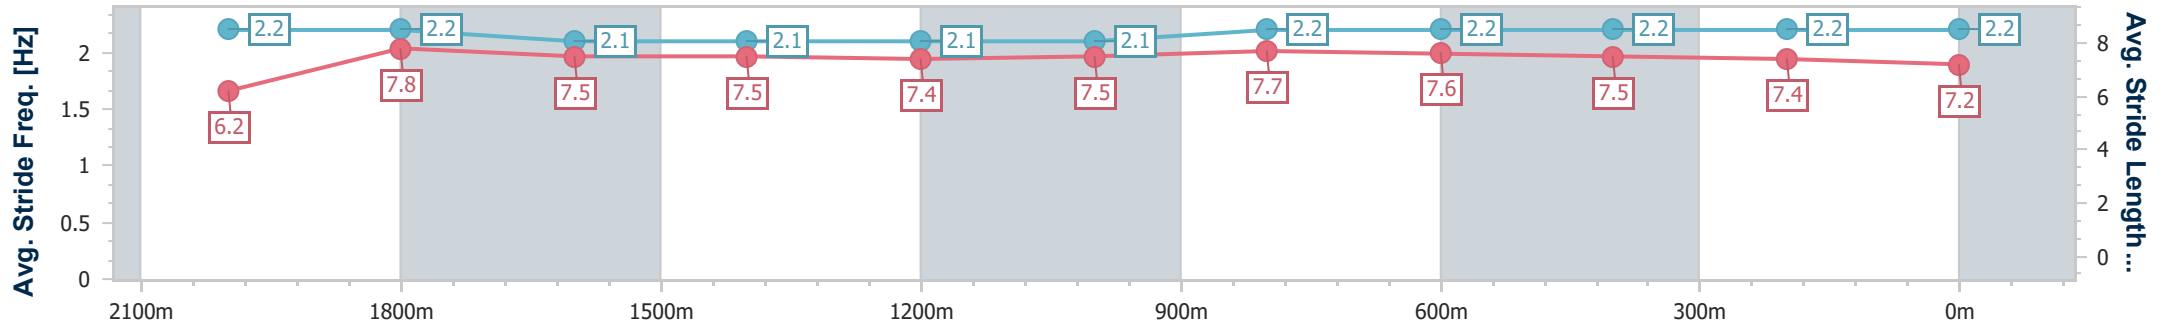

Horse/Jockey Name	Galifianakis
Final Rank	1
Fastest Section Time (Section)	0:11.42 (2000m)
Top Speed [km/h] (Section)	65.2 (Overall)
Race State	Finished

Ipswich QLD Professional
Race 5: GREAT NORTHERN BENCHMARK 68 Handicap - 2170m

23 March 2023 - 15:27

Track Rating: Good 4, Weather: Fine, Rail Position: +3m Entire

Section	Overall	2000m	1800m	1600m	1400m	1200m	1000m	800m	600m	400m	200m
Section Times	2:13.86 [1] (0:12.40)	2:01.46 [1] (0:11.42)	1:50.04 [1] (0:12.20)	1:37.84 [1] (0:12.64)	1:25.20 [1] (0:13.15)	1:12.05 [1] (0:12.58)	0:59.47 [2] (0:11.68)	0:47.79 [2] (0:11.76)	0:36.03 [1] (0:11.82)	0:24.21 [1] (0:11.94)	0:12.27 [1] (0:12.27)
Average Speed [km/h]	49.4	63.0	58.7	57.0	55.2	57.1	61.3	60.7	60.7	60.0	58.6
Top Speed [km/h]	65.2	65.0	60.7	58.2	56.3	61.4	62.2	61.1	61.0	60.8	59.4
Avg. Dist. to Rail [m]	1.9	0.8	0.8	1.0	1.5	0.7	1.8	2.2	1.1	0.6	0.6
Avg. Stride Freq. [Hz]	2.2	2.2	2.1	2.1	2.1	2.1	2.2	2.2	2.2	2.2	2.2
Avg. Stride Length [m]	6.2	7.8	7.5	7.5	7.4	7.5	7.7	7.6	7.5	7.4	7.2

- [ ] Ranking at each section and finish
- -.-.- No data available at this section
- NA No data available