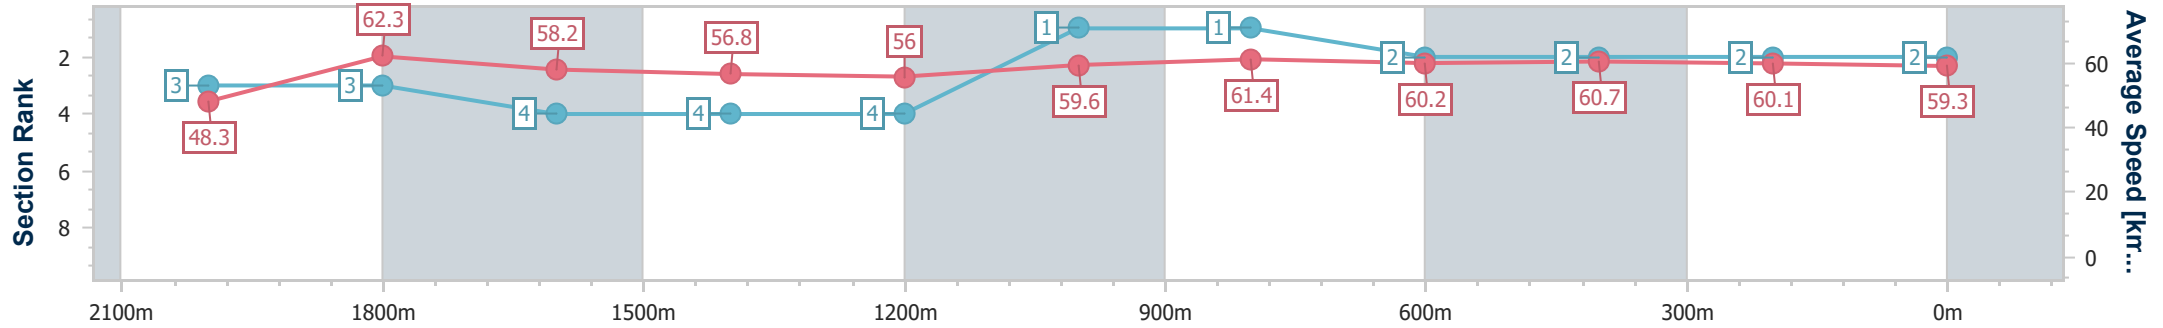

Horse/Jockey Name	Saint Martin
Final Rank	2
Fastest Section Time (Section)	0:11.55 (2000m)
Top Speed [km/h] (Section)	64.5 (2000m)
Race State	Finished

Ipswich QLD Professional
Race 5: GREAT NORTHERN BENCHMARK 68 Handicap - 2170m

23 March 2023 - 15:27

Track Rating: Good 4, Weather: Fine, Rail Position: +3m Entire

Section	Overall	2000m	1800m	1600m	1400m	1200m	1000m	800m	600m	400m	200m
Section Times	2:13.86 [2] (0:12.68)	2:01.18 [3] (0:11.55)	1:49.63 [3] (0:12.40)	1:37.23 [4] (0:12.70)	1:24.53 [4] (0:12.98)	1:11.55 [4] (0:12.06)	0:59.49 [1] (0:11.64)	0:47.85 [1] (0:11.86)	0:35.99 [2] (0:11.83)	0:24.16 [2] (0:12.00)	0:12.16 [2] (0:12.16)
Average Speed [km/h]	48.3	62.3	58.2	56.8	56.0	59.6	61.4	60.2	60.7	60.1	59.3
Top Speed [km/h]	63.2	64.5	60.3	57.8	56.6	64.4	64.4	61.2	61.5	60.9	60.4
Avg. Dist. to Rail [m]	4.0	0.6	0.5	1.7	2.2	0.8	2.4	2.1	0.9	1.0	0.5
Avg. Stride Freq. [Hz]	2.1	2.2	2.2	2.1	2.1	2.2	2.2	2.2	2.2	2.2	2.2
Avg. Stride Length [m]	6.3	7.8	7.4	7.5	7.4	7.7	7.8	7.6	7.7	7.6	7.6

- [ ] Ranking at each section and finish
- -.-.- No data available at this section
- NA No data available