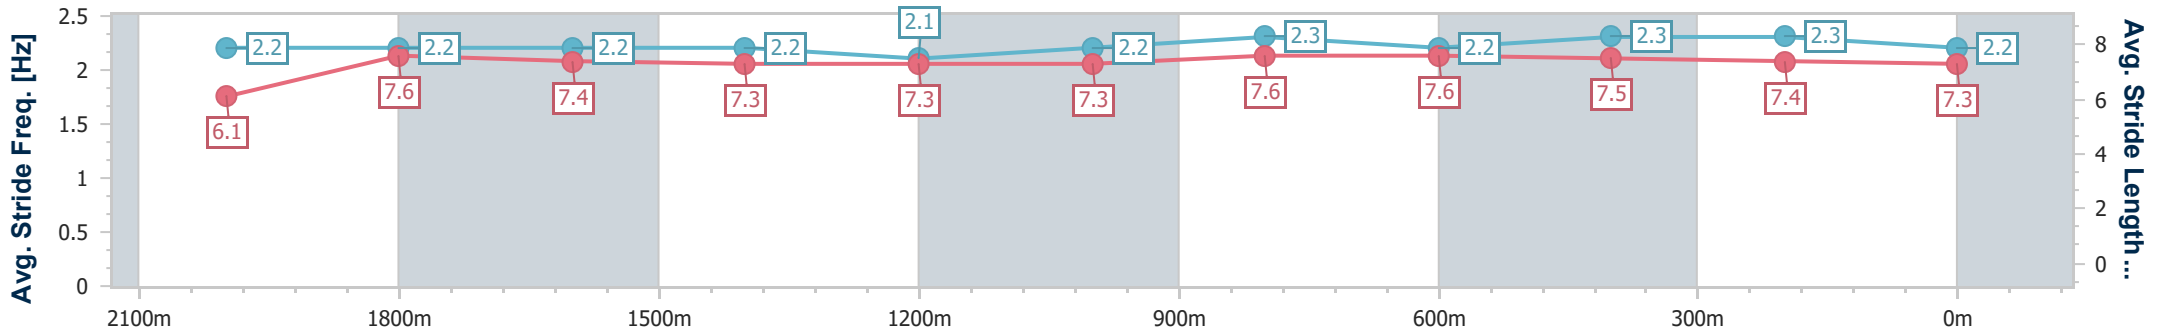

Horse/Jockey Name	Guts 'N' Glory
Final Rank	4
Fastest Section Time (Section)	0:11.63 (1000m)
Top Speed [km/h] (Section)	62.7 (1000m)
Race State	Finished

Ipswich QLD Professional
Race 5: GREAT NORTHERN BENCHMARK 68 Handicap - 2170m

23 March 2023 - 15:27

Track Rating: Good 4, Weather: Fine, Rail Position: +3m Entire

Section	Overall	2000m	1800m	1600m	1400m	1200m	1000m	800m	600m	400m	200m
Section Times	2:14.20 [4] (0:12.92)	2:01.28 [5] (0:11.77)	1:49.51 [5] (0:12.26)	1:37.25 [5] (0:12.67)	1:24.58 [6] (0:12.78)	1:11.80 [6] (0:12.65)	0:59.15 [6] (0:11.63)	0:47.52 [6] (0:11.79)	0:35.73 [6] (0:11.70)	0:24.03 [5] (0:11.88)	0:12.15 [4] (0:12.15)
Average Speed [km/h]	47.4	61.2	58.1	56.8	56.6	57.1	61.7	60.6	61.1	60.7	59.3
Top Speed [km/h]	61.0	61.7	60.4	58.1	57.3	60.2	62.7	61.1	61.5	61.4	60.4
Avg. Dist. to Rail [m]	2.5	0.5	1.2	0.5	0.9	0.5	0.7	2.0	1.5	2.0	3.0
Avg. Stride Freq. [Hz]	2.2	2.2	2.2	2.2	2.1	2.2	2.3	2.2	2.3	2.3	2.2
Avg. Stride Length [m]	6.1	7.6	7.4	7.3	7.3	7.3	7.6	7.6	7.5	7.4	7.3

- [ ] Ranking at each section and finish
- -.-.- No data available at this section
- NA No data available