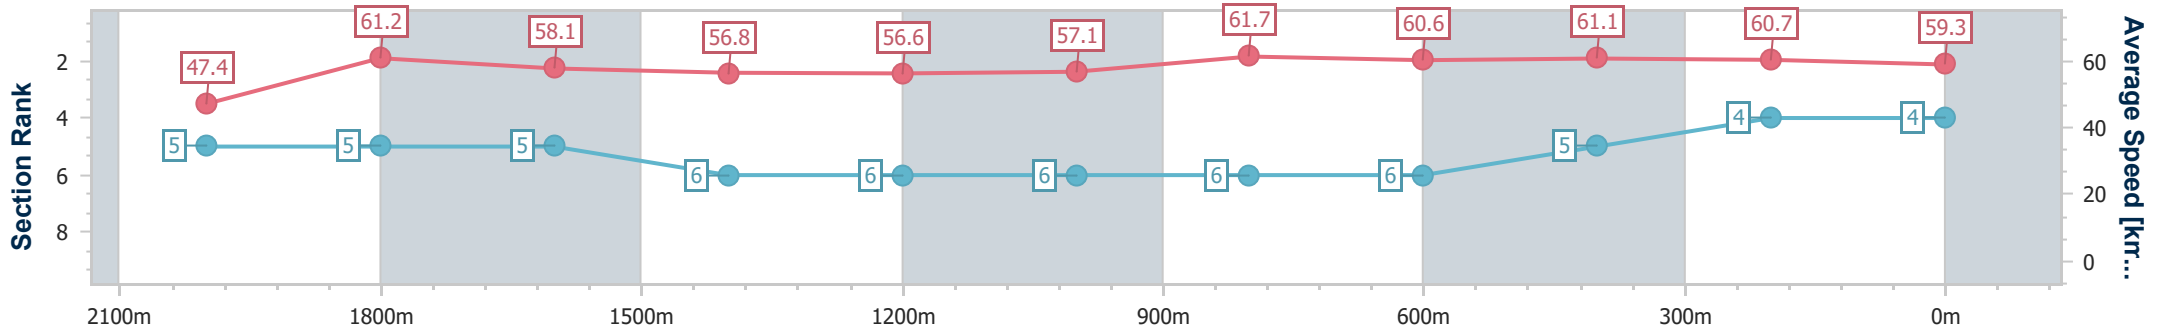

Horse/Jockey Name	Guts 'N' Glory
Final Rank	4
Fastest Section Time (Section)	0:11.63 (1000m)
Top Speed [km/h] (Section)	62.7 (1000m)
Race State	Finished

Ipswich QLD Professional
Race 5: GREAT NORTHERN BENCHMARK 68 Handicap - 2170m

23 March 2023 - 15:27

Track Rating: Good 4, Weather: Fine, Rail Position: +3m Entire

Section	Overall	2000m	1800m	1600m	1400m	1200m	1000m	800m	600m	400m	200m
Section Times	2:14.20 [4] (0:12.92)	2:01.28 [5] (0:11.77)	1:49.51 [5] (0:12.26)	1:37.25 [5] (0:12.67)	1:24.58 [6] (0:12.78)	1:11.80 [6] (0:12.65)	0:59.15 [6] (0:11.63)	0:47.52 [6] (0:11.79)	0:35.73 [6] (0:11.70)	0:24.03 [5] (0:11.88)	0:12.15 [4] (0:12.15)
Average Speed [km/h]	47.4	61.2	58.1	56.8	56.6	57.1	61.7	60.6	61.1	60.7	59.3
Top Speed [km/h]	61.0	61.7	60.4	58.1	57.3	60.2	62.7	61.1	61.5	61.4	60.4
Avg. Dist. to Rail [m]	2.5	0.5	1.2	0.5	0.9	0.5	0.7	2.0	1.5	2.0	3.0
Avg. Stride Freq. [Hz]	2.2	2.2	2.2	2.2	2.1	2.2	2.3	2.2	2.3	2.3	2.2
Avg. Stride Length [m]	6.1	7.6	7.4	7.3	7.3	7.3	7.6	7.6	7.5	7.4	7.3

- [ ] Ranking at each section and finish
- -.-.- No data available at this section
- NA No data available