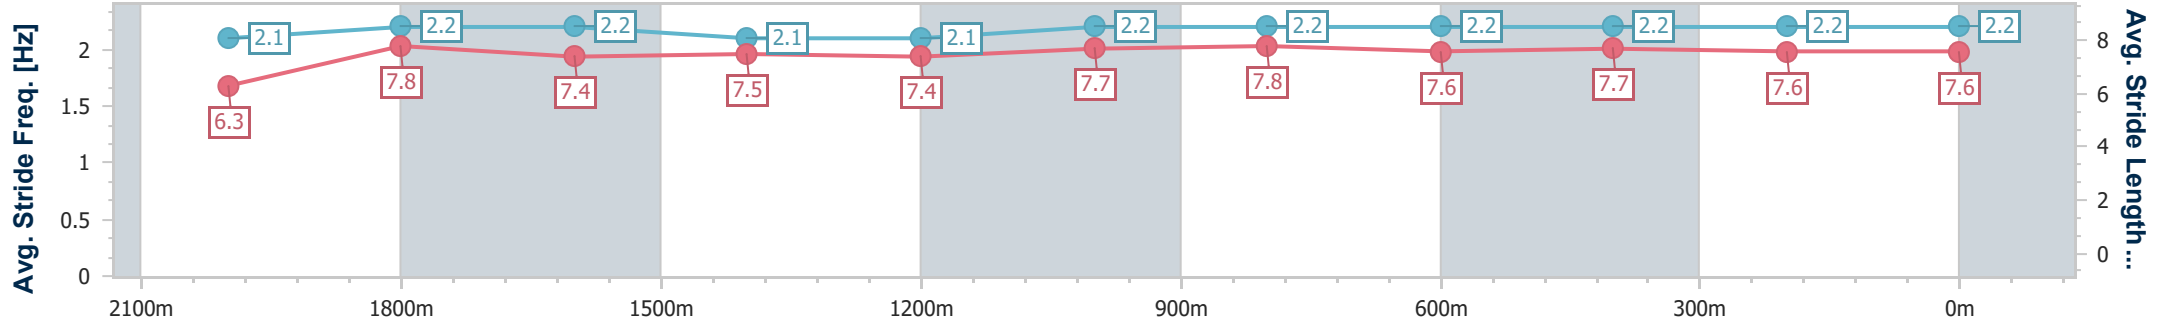

Horse/Jockey Name	Saint Martin
Final Rank	2
Fastest Section Time (Section)	0:11.55 (2000m)
Top Speed [km/h] (Section)	64.5 (2000m)
Race State	Finished

Ipswich QLD Professional
Race 5: GREAT NORTHERN BENCHMARK 68 Handicap - 2170m

23 March 2023 - 15:27

Track Rating: Good 4, Weather: Fine, Rail Position: +3m Entire

Section	Overall	2000m	1800m	1600m	1400m	1200m	1000m	800m	600m	400m	200m
Section Times	2:13.86 [2] (0:12.68)	2:01.18 [3] (0:11.55)	1:49.63 [3] (0:12.40)	1:37.23 [4] (0:12.70)	1:24.53 [4] (0:12.98)	1:11.55 [4] (0:12.06)	0:59.49 [1] (0:11.64)	0:47.85 [1] (0:11.86)	0:35.99 [2] (0:11.83)	0:24.16 [2] (0:12.00)	0:12.16 [2] (0:12.16)
Average Speed [km/h]	48.3	62.3	58.2	56.8	56.0	59.6	61.4	60.2	60.7	60.1	59.3
Top Speed [km/h]	63.2	64.5	60.3	57.8	56.6	64.4	64.4	61.2	61.5	60.9	60.4
Avg. Dist. to Rail [m]	4.0	0.6	0.5	1.7	2.2	0.8	2.4	2.1	0.9	1.0	0.5
Avg. Stride Freq. [Hz]	2.1	2.2	2.2	2.1	2.1	2.2	2.2	2.2	2.2	2.2	2.2
Avg. Stride Length [m]	6.3	7.8	7.4	7.5	7.4	7.7	7.8	7.6	7.7	7.6	7.6

- [ ] Ranking at each section and finish
- -.-.- No data available at this section
- NA No data available