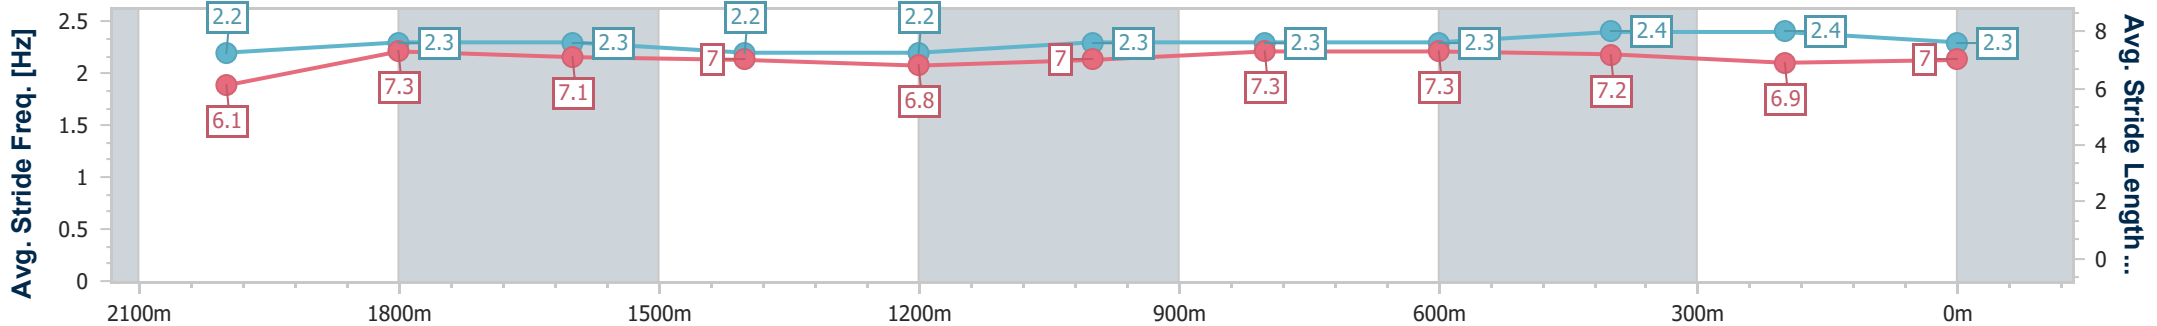

Horse/Jockey Name	Readily Availabull
Final Rank	3
Fastest Section Time (Section)	0:11.63 (2000m)
Top Speed [km/h] (Section)	63.3 (Overall)
Race State	Finished

Ipswich QLD Professional
Race 5: GREAT NORTHERN BENCHMARK 68 Handicap - 2170m

23 March 2023 - 15:27

Track Rating: Good 4, Weather: Fine, Rail Position: +3m Entire

Section	Overall	2000m	1800m	1600m	1400m	1200m	1000m	800m	600m	400m	200m
Section Times	2:14.16 [3] (0:12.49)	2:01.67 [2] (0:11.63)	1:50.04 [2] (0:12.25)	1:37.79 [2] (0:12.75)	1:25.04 [2] (0:12.99)	1:12.05 [2] (0:12.55)	0:59.50 [4] (0:11.66)	0:47.84 [4] (0:11.78)	0:36.06 [4] (0:11.81)	0:24.25 [3] (0:12.03)	0:12.22 [3] (0:12.22)
Average Speed [km/h]	49.0	62.0	58.2	56.6	55.6	56.8	61.2	60.5	60.9	60.3	58.8
Top Speed [km/h]	63.3	63.0	60.5	57.0	56.4	59.6	62.5	61.4	61.5	61.4	60.8
Avg. Dist. to Rail [m]	4.1	0.5	0.9	0.7	0.9	2.5	3.4	2.4	0.5	2.4	1.6
Avg. Stride Freq. [Hz]	2.2	2.3	2.3	2.2	2.2	2.3	2.3	2.3	2.4	2.4	2.3
Avg. Stride Length [m]	6.1	7.3	7.1	7.0	6.8	7.0	7.3	7.3	7.2	6.9	7.0

- [ ] Ranking at each section and finish
- -.-.- No data available at this section
- NA No data available