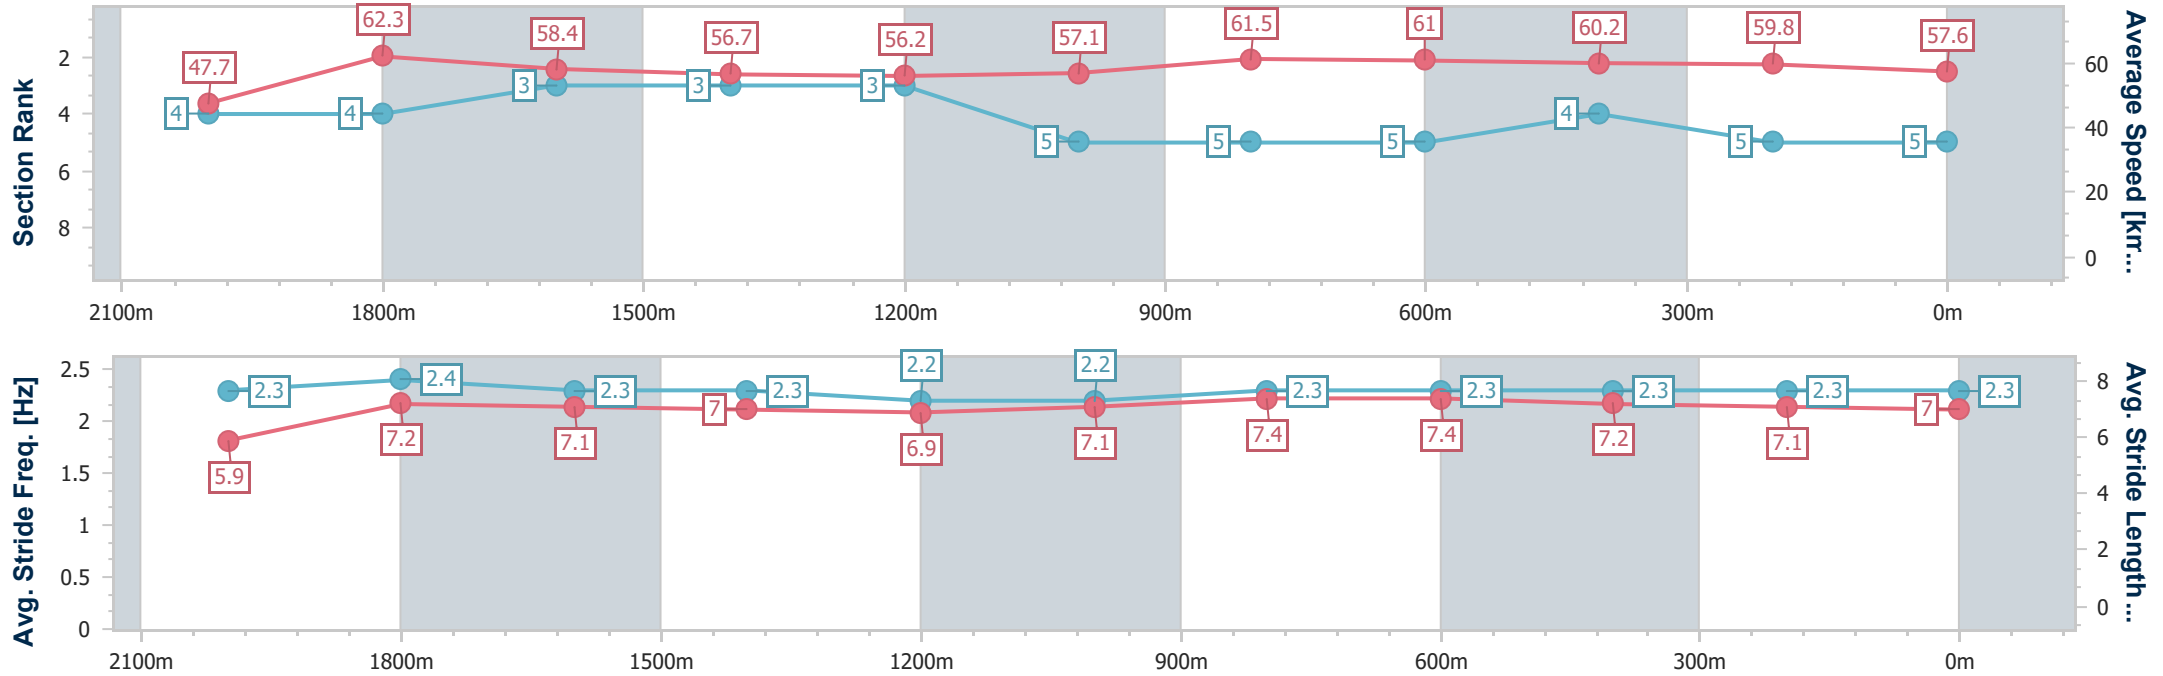

Horse/Jockey Name	Likeabeel
Final Rank	5
Fastest Section Time (Section)	0:11.54 (2000m)
Top Speed [km/h] (Section)	64.4 (2000m)
Race State	Finished

Ipswich QLD Professional
Race 5: GREAT NORTHERN BENCHMARK 68 Handicap - 2170m

23 March 2023 - 15:27

Track Rating: Good 4, Weather: Fine, Rail Position: +3m Entire

Section	Overall	2000m	1800m	1600m	1400m	1200m	1000m	800m	600m	400m	200m
Section Times	2:14.54 [5] (0:12.82)	2:01.72 [4] (0:11.54)	1:50.18 [4] (0:12.21)	1:37.97 [3] (0:12.70)	1:25.27 [3] (0:13.01)	1:12.26 [3] (0:12.60)	0:59.66 [5] (0:11.64)	0:48.02 [5] (0:11.66)	0:36.36 [5] (0:11.88)	0:24.48 [4] (0:12.00)	0:12.48 [5] (0:12.48)
Average Speed [km/h]	47.7	62.3	58.4	56.7	56.2	57.1	61.5	61.0	60.2	59.8	57.6
Top Speed [km/h]	62.8	64.4	59.9	57.9	57.0	61.2	62.1	61.9	60.9	61.1	58.8
Avg. Dist. to Rail [m]	0.7	1.8	1.4	1.3	3.4	1.2	2.5	3.1	1.7	0.5	0.2
Avg. Stride Freq. [Hz]	2.3	2.4	2.3	2.3	2.2	2.2	2.3	2.3	2.3	2.3	2.3
Avg. Stride Length [m]	5.9	7.2	7.1	7.0	6.9	7.1	7.4	7.4	7.2	7.1	7.0

- [ ] Ranking at each section and finish
- -.-.- No data available at this section
- NA No data available