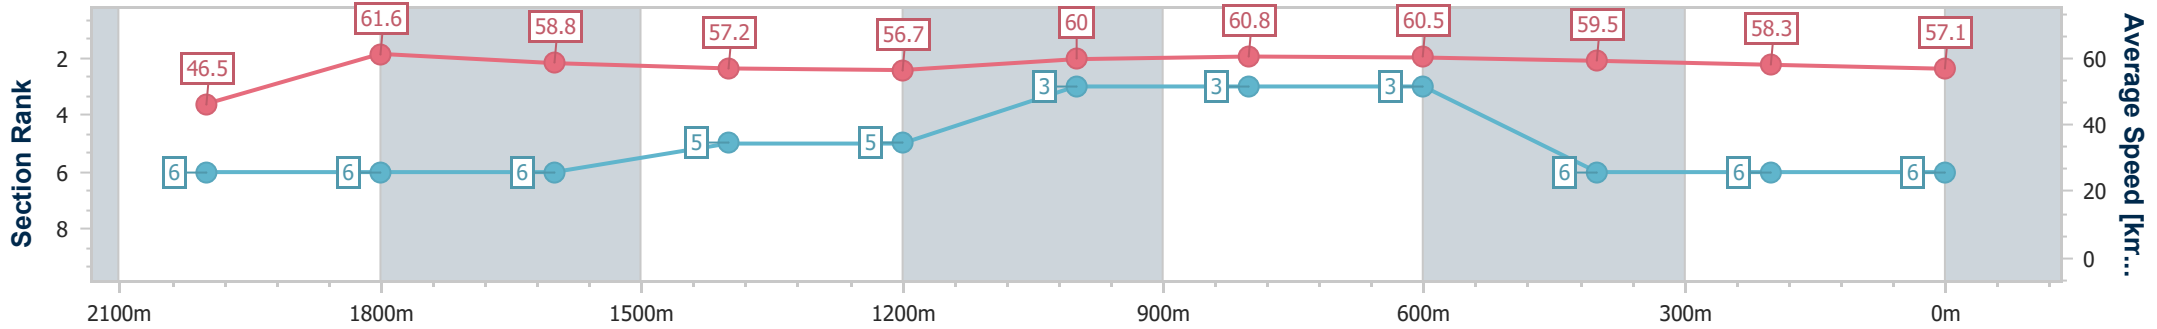

Horse/Jockey Name	Thatfridayfeeling
Final Rank	6
Fastest Section Time (Section)	0:11.69 (2000m)
Top Speed [km/h] (Section)	62.1 (2000m)
Race State	Finished

Ipswich QLD Professional
Race 5: GREAT NORTHERN BENCHMARK 68 Handicap - 2170m

23 March 2023 - 15:27

Track Rating: Good 4, Weather: Fine, Rail Position: +3m Entire

Section	Overall	2000m	1800m	1600m	1400m	1200m	1000m	800m	600m	400m	200m
Section Times	2:15.22 [6] (0:13.17)	2:02.05 [6] (0:11.69)	1:50.36 [6] (0:12.16)	1:38.20 [6] (0:12.57)	1:25.63 [5] (0:12.80)	1:12.83 [5] (0:12.08)	1:00.75 [3] (0:11.79)	0:48.96 [3] (0:11.83)	0:37.13 [3] (0:12.14)	0:24.99 [6] (0:12.36)	0:12.63 [6] (0:12.63)
Average Speed [km/h]	46.5	61.6	58.8	57.2	56.7	60.0	60.8	60.5	59.5	58.3	57.1
Top Speed [km/h]	61.6	62.1	61.1	58.2	57.6	61.6	61.7	61.0	60.6	59.0	58.3
Avg. Dist. to Rail [m]	1.5	0.8	0.8	0.3	1.7	1.3	1.0	1.5	0.5	0.7	1.3
Avg. Stride Freq. [Hz]	2.1	2.2	2.2	2.2	2.1	2.2	2.2	2.2	2.2	2.2	2.2
Avg. Stride Length [m]	6.2	7.7	7.4	7.4	7.4	7.5	7.6	7.6	7.4	7.3	7.2

- [ ] Ranking at each section and finish
- -.-.- No data available at this section
- NA No data available