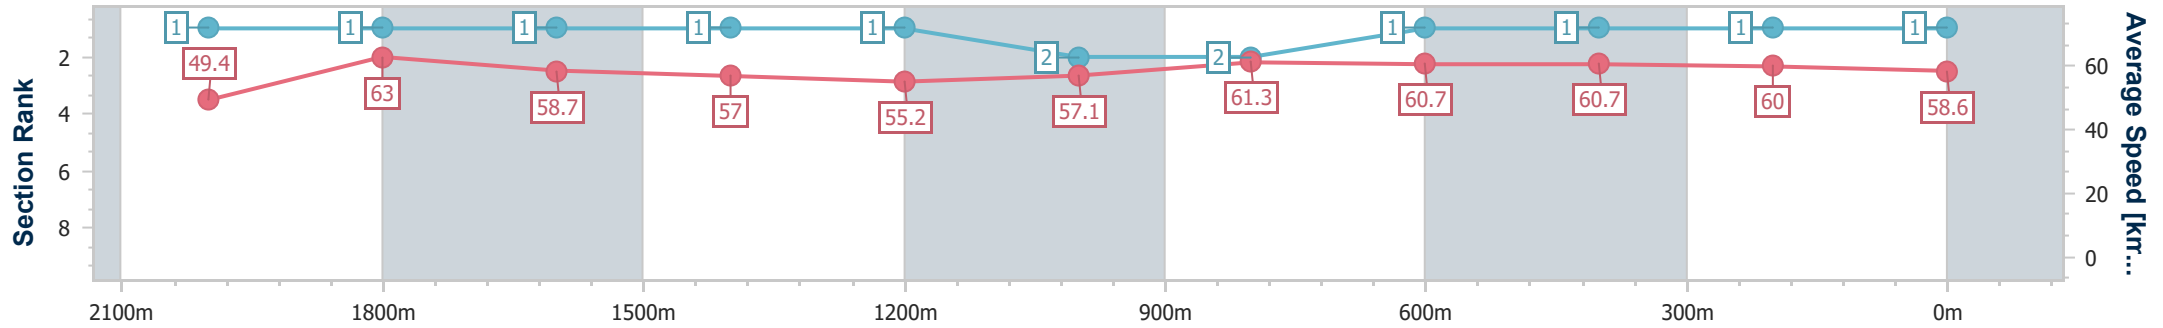

Horse/Jockey Name	Galifianakis
Final Rank	1
Fastest Section Time (Section)	0:11.42 (2000m)
Top Speed [km/h] (Section)	65.2 (Overall)
Race State	Finished

Ipswich QLD Professional
Race 5: GREAT NORTHERN BENCHMARK 68 Handicap - 2170m

23 March 2023 - 15:27

Track Rating: Good 4, Weather: Fine, Rail Position: +3m Entire

Section	Overall	2000m	1800m	1600m	1400m	1200m	1000m	800m	600m	400m	200m
Section Times	2:13.86 [1] (0:12.40)	2:01.46 [1] (0:11.42)	1:50.04 [1] (0:12.20)	1:37.84 [1] (0:12.64)	1:25.20 [1] (0:13.15)	1:12.05 [1] (0:12.58)	0:59.47 [2] (0:11.68)	0:47.79 [2] (0:11.76)	0:36.03 [1] (0:11.82)	0:24.21 [1] (0:11.94)	0:12.27 [1] (0:12.27)
Average Speed [km/h]	49.4	63.0	58.7	57.0	55.2	57.1	61.3	60.7	60.7	60.0	58.6
Top Speed [km/h]	65.2	65.0	60.7	58.2	56.3	61.4	62.2	61.1	61.0	60.8	59.4
Avg. Dist. to Rail [m]	1.9	0.8	0.8	1.0	1.5	0.7	1.8	2.2	1.1	0.6	0.6
Avg. Stride Freq. [Hz]	2.2	2.2	2.1	2.1	2.1	2.1	2.2	2.2	2.2	2.2	2.2
Avg. Stride Length [m]	6.2	7.8	7.5	7.5	7.4	7.5	7.7	7.6	7.5	7.4	7.2

- [ ] Ranking at each section and finish
- -.-.- No data available at this section
- NA No data available