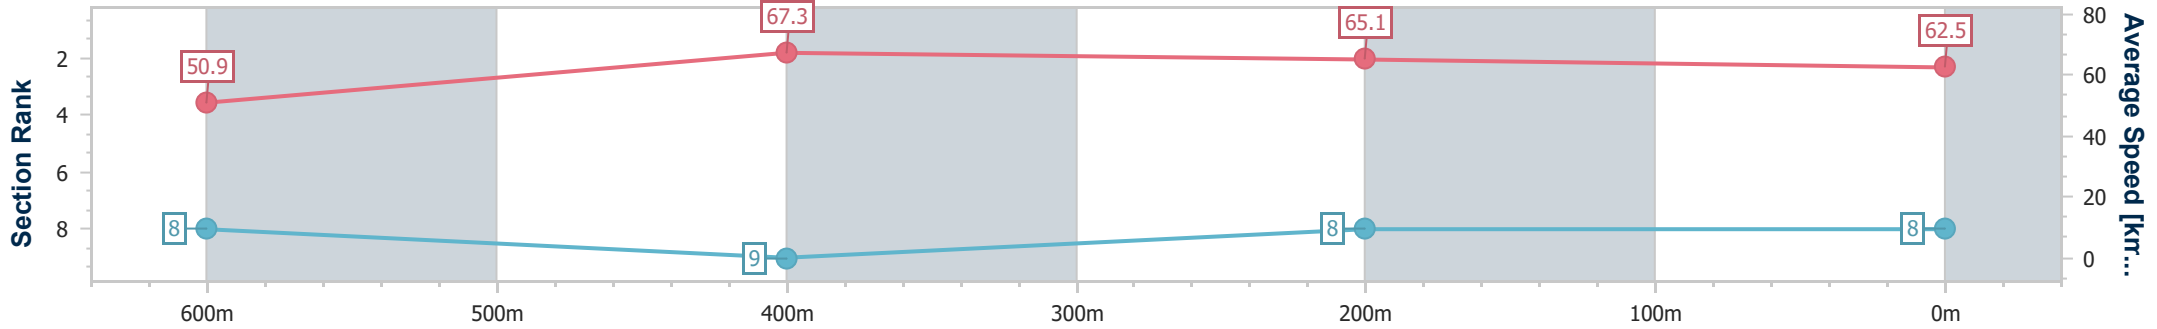

Horse/Jockey Name	Belle Jument
Final Rank	8
Fastest Section Time (Section)	0:10.65 (600m)
Top Speed [km/h] (Section)	68.2 (600m)
Race State	Finished

Ipswich QLD Professional
Race 1: FOLLOW @IPSWICHTURFCLUB QTIS Three-Year-Old
Maiden Handicap - 800m

23 March 2023 - 12:57

Track Rating: Good 4, Weather: Fine, Rail Position: +3m Entire

Section	Overall	600m	400m	200m
Section Times	0:47.34 [8] (0:14.13)	0:33.21 [8] (0:10.65)	0:22.56 [9] (0:11.03)	0:11.53 [8] (0:11.53)
Average Speed [km/h]	50.9	67.3	65.1	62.5
Top Speed [km/h]	67.9	68.2	67.2	64.9
Avg. Dist. to Rail [m]	1.9	1.3	1.4	3.3
Avg. Stride Freq. [Hz]	2.5	2.5	2.5	2.4
Avg. Stride Length [m]	5.8	7.3	7.3	7.2

- [ ] Ranking at each section and finish
- -.-.- No data available at this section
- NA No data available