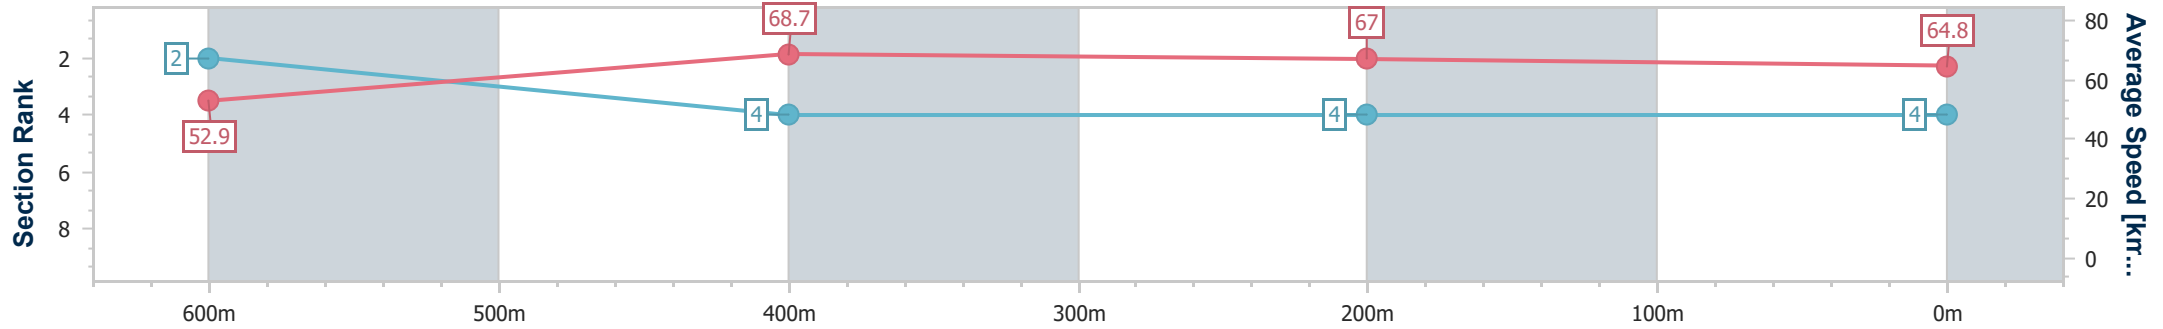

Horse/Jockey Name	Maguro
Final Rank	4
Fastest Section Time (Section)	0:10.55 (600m)
Top Speed [km/h] (Section)	69.6 (600m)
Race State	Finished

Ipswich QLD Professional
Race 1: FOLLOW @IPSWICHTURFCLUB QTIS Three-Year-Old
Maiden Handicap - 800m

23 March 2023 - 12:57

Track Rating: Good 4, Weather: Fine, Rail Position: +3m Entire

Section	Overall	600m	400m	200m
Section Times	0:46.04 [4] (0:13.62)	0:32.42 [2] (0:10.55)	0:21.87 [4] (0:10.76)	0:11.11 [4] (0:11.11)
Average Speed [km/h]	52.9	68.7	67.0	64.8
Top Speed [km/h]	69.3	69.6	67.8	66.6
Avg. Dist. to Rail [m]	7.0	2.7	0.9	4.5
Avg. Stride Freq. [Hz]	2.5	2.5	2.4	2.4
Avg. Stride Length [m]	6.0	7.6	7.6	7.4

- [ ] Ranking at each section and finish
- -.-.- No data available at this section
- NA No data available