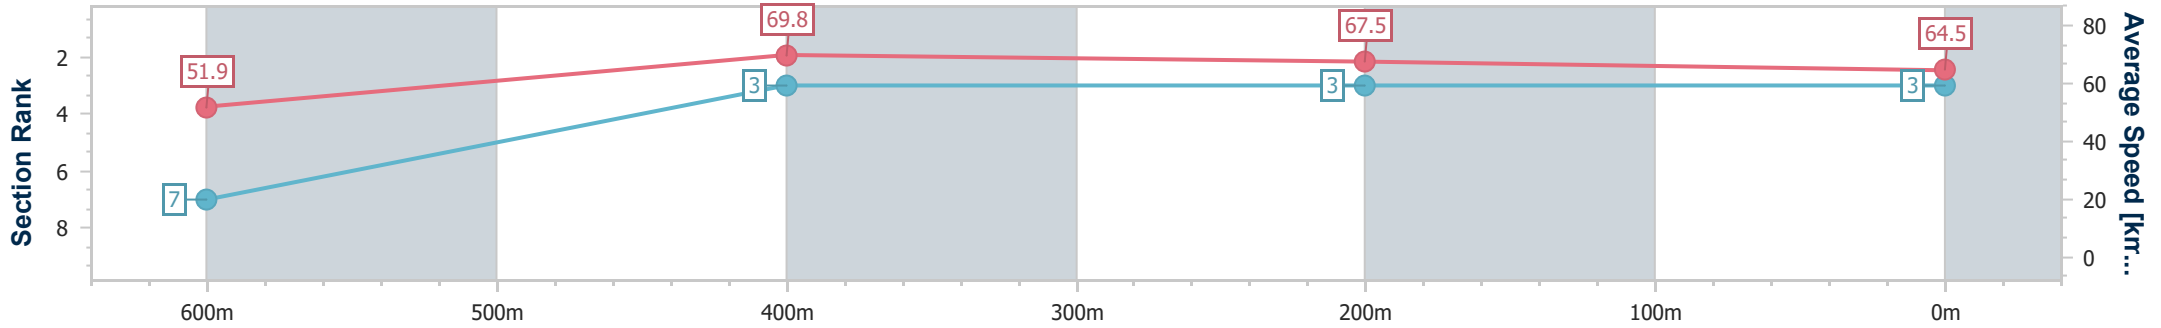

Horse/Jockey Name	Russian Pins
Final Rank	3
Fastest Section Time (Section)	0:10.26 (600m)
Top Speed [km/h] (Section)	71.2 (600m)
Race State	Finished

Ipswich QLD Professional
Race 1: FOLLOW @IPSWICHTURFCLUB QTIS Three-Year-Old
Maiden Handicap - 800m

23 March 2023 - 12:57

Track Rating: Good 4, Weather: Fine, Rail Position: +3m Entire

Section	Overall	600m	400m	200m
Section Times	0:45.94 [3] (0:13.89)	0:32.05 [7] (0:10.26)	0:21.79 [3] (0:10.63)	0:11.16 [3] (0:11.16)
Average Speed [km/h]	51.9	69.8	67.5	64.5
Top Speed [km/h]	69.9	71.2	68.4	66.5
Avg. Dist. to Rail [m]	4.5	1.7	1.4	2.2
Avg. Stride Freq. [Hz]	2.5	2.6	2.6	2.5
Avg. Stride Length [m]	5.8	7.2	7.2	7.2

- [ ] Ranking at each section and finish
- -.-.- No data available at this section
- NA No data available