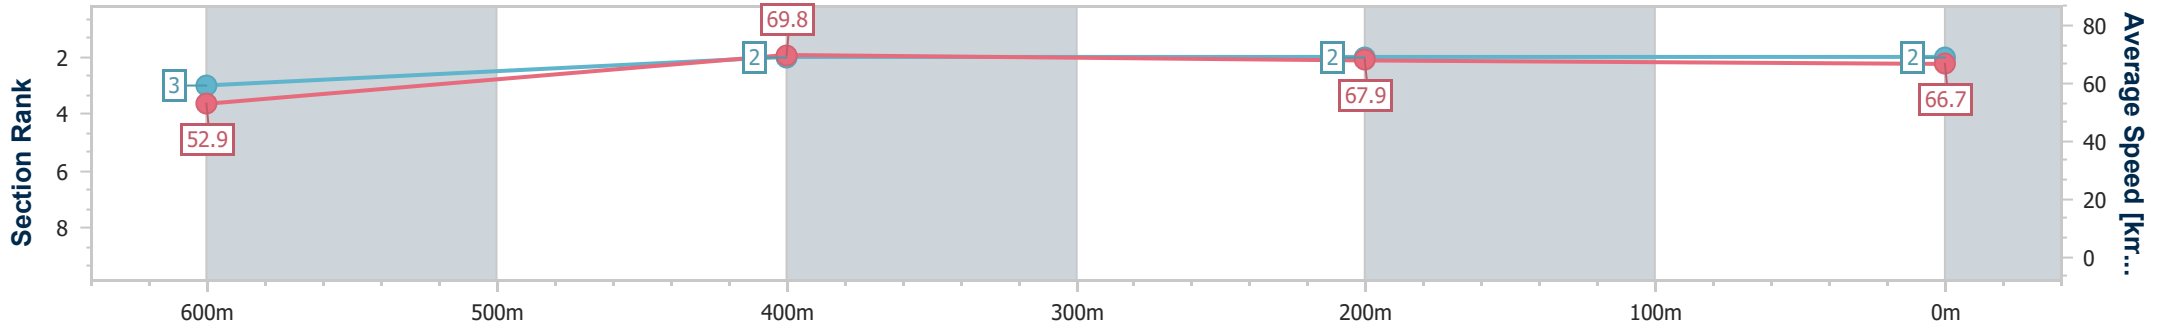

Horse/Jockey Name	Lost In Transit
Final Rank	2
Fastest Section Time (Section)	0:10.32 (600m)
Top Speed [km/h] (Section)	71.0 (Overall)
Race State	Finished

Ipswich QLD Professional
Race 1: FOLLOW @IPSWICHTURFCLUB QTIS Three-Year-Old
Maiden Handicap - 800m

23 March 2023 - 12:57

Track Rating: Good 4, Weather: Fine, Rail Position: +3m Entire

Section	Overall	600m	400m	200m
Section Times	0:45.28 [2] (0:13.62)	0:31.66 [3] (0:10.32)	0:21.34 [2] (0:10.55)	0:10.79 [2] (0:10.79)
Average Speed [km/h]	52.9	69.8	67.9	66.7
Top Speed [km/h]	71.0	70.9	68.4	67.8
Avg. Dist. to Rail [m]	5.8	1.9	1.3	0.8
Avg. Stride Freq. [Hz]	2.5	2.5	2.5	2.5
Avg. Stride Length [m]	5.9	7.7	7.7	7.4

- [ ] Ranking at each section and finish
- -.-.- No data available at this section
- NA No data available