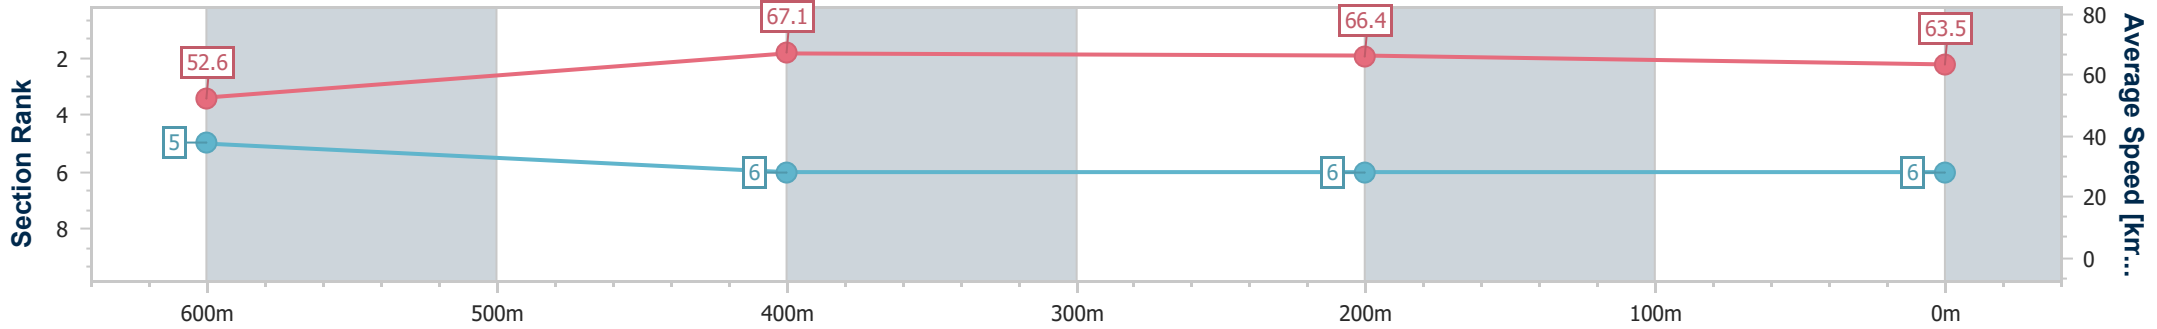

Horse/Jockey Name	A Level
Final Rank	6
Fastest Section Time (Section)	0:10.75 (600m)
Top Speed [km/h] (Section)	67.9 (Overall)
Race State	Finished

Ipswich QLD Professional
Race 1: FOLLOW @IPSWICHTURFCLUB QTIS Three-Year-Old
Maiden Handicap - 800m

23 March 2023 - 12:57

Track Rating: Good 4, Weather: Fine, Rail Position: +3m Entire

Section	Overall	600m	400m	200m
Section Times	0:46.60 [6] (0:13.69)	0:32.91 [5] (0:10.75)	0:22.16 [6] (0:10.83)	0:11.33 [6] (0:11.33)
Average Speed [km/h]	52.6	67.1	66.4	63.5
Top Speed [km/h]	67.9	67.7	67.1	65.7
Avg. Dist. to Rail [m]	2.2	0.6	0.6	4.8
Avg. Stride Freq. [Hz]	2.6	2.6	2.5	2.5
Avg. Stride Length [m]	5.6	7.2	7.3	6.9

- [ ] Ranking at each section and finish
- -.-.- No data available at this section
- NA No data available