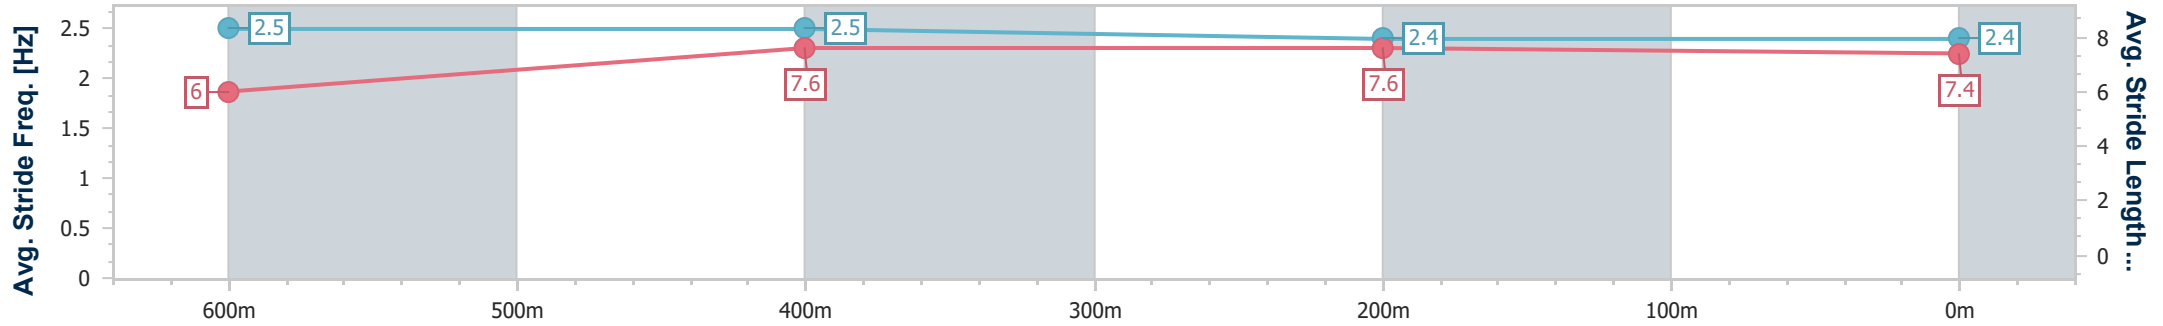

Horse/Jockey Name	Maguro
Final Rank	4
Fastest Section Time (Section)	0:10.55 (600m)
Top Speed [km/h] (Section)	69.6 (600m)
Race State	Finished

Ipswich QLD Professional
Race 1: FOLLOW @IPSWICHTURFCLUB QTIS Three-Year-Old
Maiden Handicap - 800m

23 March 2023 - 12:57

Track Rating: Good 4, Weather: Fine, Rail Position: +3m Entire

Section	Overall	600m	400m	200m
Section Times	0:46.04 [4] (0:13.62)	0:32.42 [2] (0:10.55)	0:21.87 [4] (0:10.76)	0:11.11 [4] (0:11.11)
Average Speed [km/h]	52.9	68.7	67.0	64.8
Top Speed [km/h]	69.3	69.6	67.8	66.6
Avg. Dist. to Rail [m]	7.0	2.7	0.9	4.5
Avg. Stride Freq. [Hz]	2.5	2.5	2.4	2.4
Avg. Stride Length [m]	6.0	7.6	7.6	7.4

- [ ] Ranking at each section and finish
- -.-.- No data available at this section
- NA No data available