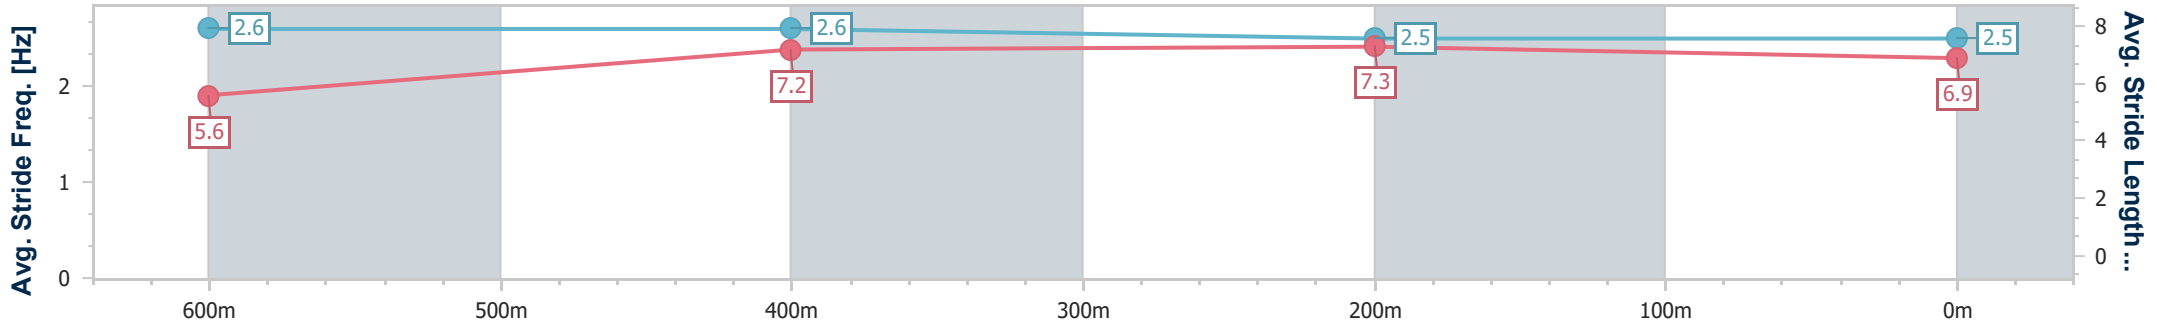

Horse/Jockey Name	A Level
Final Rank	6
Fastest Section Time (Section)	0:10.75 (600m)
Top Speed [km/h] (Section)	67.9 (Overall)
Race State	Finished

Ipswich QLD Professional
Race 1: FOLLOW @IPSWICHTURFCLUB QTIS Three-Year-Old
Maiden Handicap - 800m

23 March 2023 - 12:57

Track Rating: Good 4, Weather: Fine, Rail Position: +3m Entire

Section	Overall	600m	400m	200m
Section Times	0:46.60 [6] (0:13.69)	0:32.91 [5] (0:10.75)	0:22.16 [6] (0:10.83)	0:11.33 [6] (0:11.33)
Average Speed [km/h]	52.6	67.1	66.4	63.5
Top Speed [km/h]	67.9	67.7	67.1	65.7
Avg. Dist. to Rail [m]	2.2	0.6	0.6	4.8
Avg. Stride Freq. [Hz]	2.6	2.6	2.5	2.5
Avg. Stride Length [m]	5.6	7.2	7.3	6.9

- [ ] Ranking at each section and finish
- -.-.- No data available at this section
- NA No data available