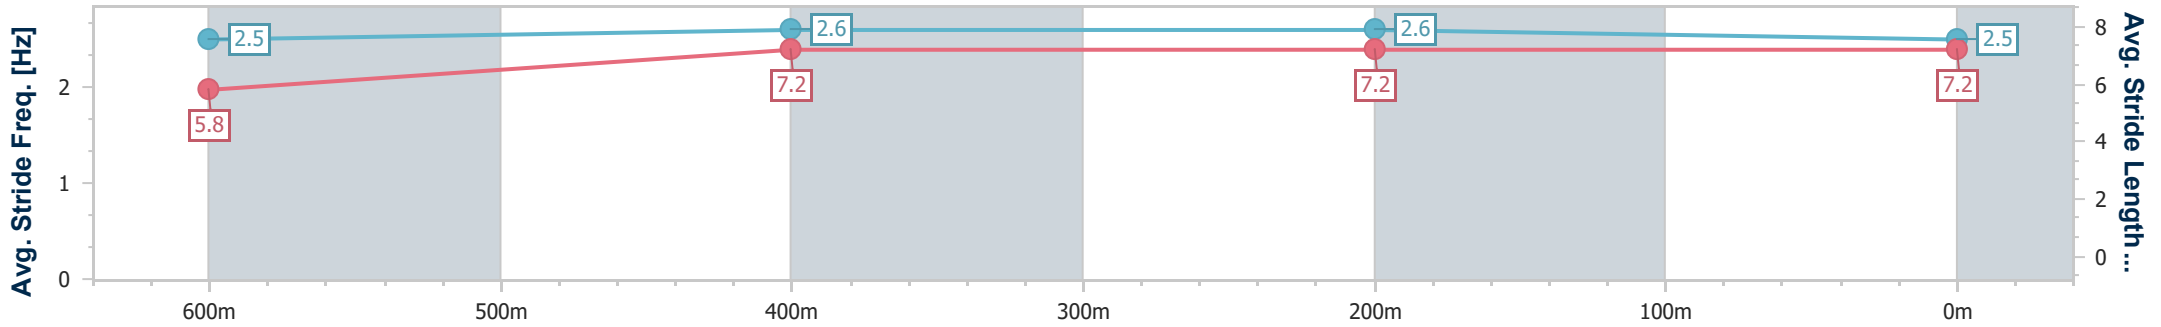

Horse/Jockey Name	Russian Pins
Final Rank	3
Fastest Section Time (Section)	0:10.26 (600m)
Top Speed [km/h] (Section)	71.2 (600m)
Race State	Finished

Ipswich QLD Professional
Race 1: FOLLOW @IPSWICHTURFCLUB QTIS Three-Year-Old
Maiden Handicap - 800m

23 March 2023 - 12:57

Track Rating: Good 4, Weather: Fine, Rail Position: +3m Entire

Section	Overall	600m	400m	200m
Section Times	0:45.94 [3] (0:13.89)	0:32.05 [7] (0:10.26)	0:21.79 [3] (0:10.63)	0:11.16 [3] (0:11.16)
Average Speed [km/h]	51.9	69.8	67.5	64.5
Top Speed [km/h]	69.9	71.2	68.4	66.5
Avg. Dist. to Rail [m]	4.5	1.7	1.4	2.2
Avg. Stride Freq. [Hz]	2.5	2.6	2.6	2.5
Avg. Stride Length [m]	5.8	7.2	7.2	7.2

- [ ] Ranking at each section and finish
- -.-.- No data available at this section
- NA No data available