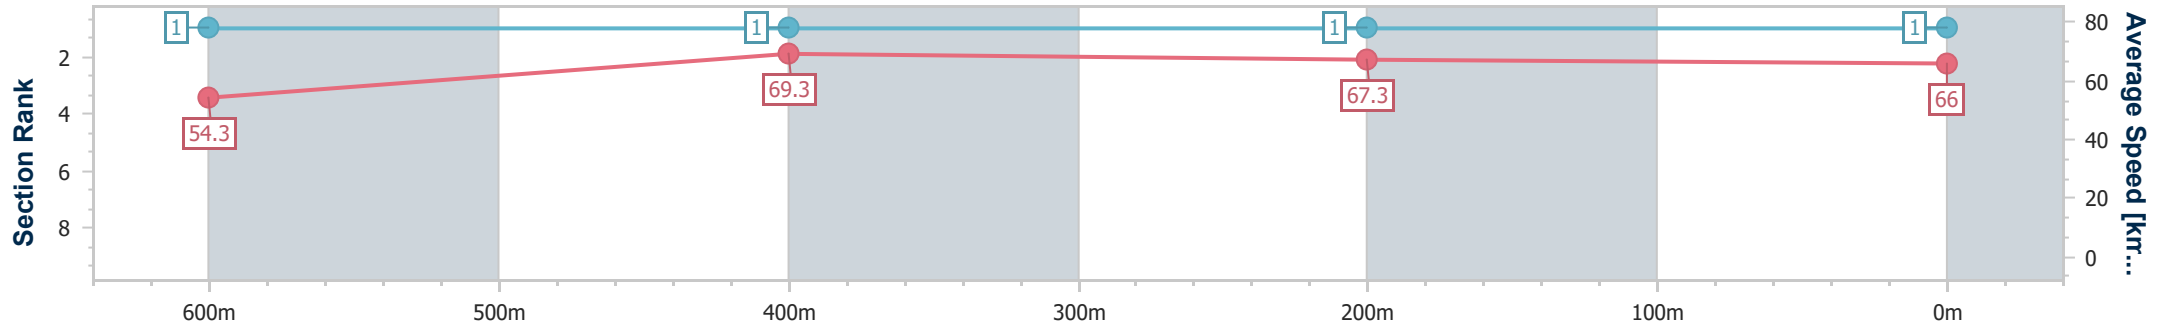

Horse/Jockey Name	Artie Pantz
Final Rank	1
Fastest Section Time (Section)	0:10.37 (600m)
Top Speed [km/h] (Section)	70.4 (600m)
Race State	Finished

Ipswich QLD Professional
Race 1: FOLLOW @IPSWICHTURFCLUB QTIS Three-Year-Old
Maiden Handicap - 800m

23 March 2023 - 12:57

Track Rating: Good 4, Weather: Fine, Rail Position: +3m Entire

Section	Overall	600m	400m	200m
Section Times	0:45.19 [1] (0:13.28)	0:31.91 [1] (0:10.37)	0:21.54 [1] (0:10.64)	0:10.90 [1] (0:10.90)
Average Speed [km/h]	54.3	69.3	67.3	66.0
Top Speed [km/h]	70.2	70.4	67.9	67.8
Avg. Dist. to Rail [m]	8.4	1.0	1.3	0.9
Avg. Stride Freq. [Hz]	2.4	2.5	2.4	2.4
Avg. Stride Length [m]	6.2	7.7	7.6	7.5

- [ ] Ranking at each section and finish
- -.-.- No data available at this section
- NA No data available