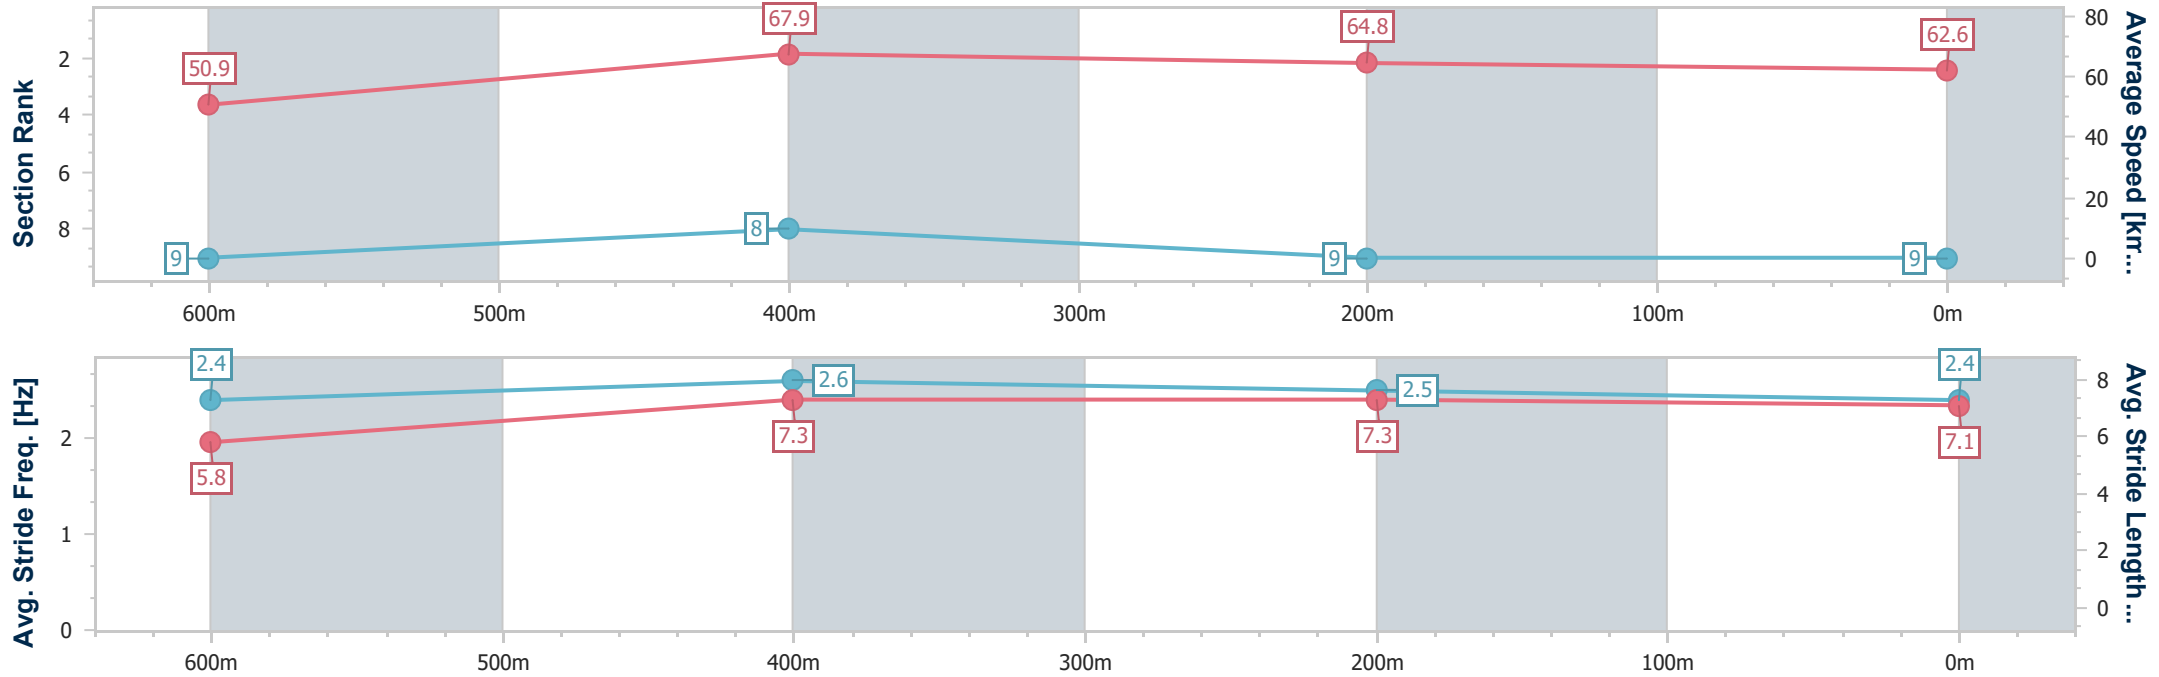

- [] Ranking at each section and finish
- .-.- No data available at this section
- NA No data available

Horse/Jockey Name	Imposing Tiger
Final Rank	9
Fastest Section Time (Section)	0:10.60 (600m)
Top Speed [km/h] (Section)	69.1 (600m)
Race State	Finished

- [] Ranking at each section and finish
- .-.- No data available at this section
- NA No data available