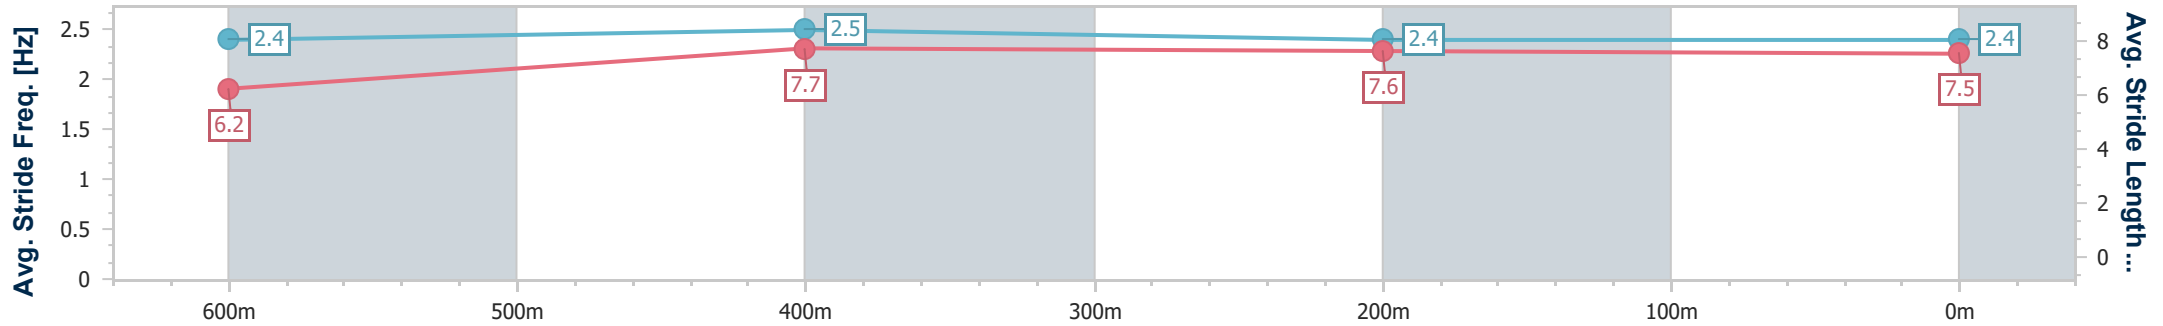

Horse/Jockey Name	Artie Pantz
Final Rank	1
Fastest Section Time (Section)	0:10.37 (600m)
Top Speed [km/h] (Section)	70.4 (600m)
Race State	Finished

Ipswich QLD Professional
Race 1: FOLLOW @IPSWICHTURFCLUB QTIS Three-Year-Old
Maiden Handicap - 800m

23 March 2023 - 12:57

Track Rating: Good 4, Weather: Fine, Rail Position: +3m Entire

Section	Overall	600m	400m	200m
Section Times	0:45.19 [1] (0:13.28)	0:31.91 [1] (0:10.37)	0:21.54 [1] (0:10.64)	0:10.90 [1] (0:10.90)
Average Speed [km/h]	54.3	69.3	67.3	66.0
Top Speed [km/h]	70.2	70.4	67.9	67.8
Avg. Dist. to Rail [m]	8.4	1.0	1.3	0.9
Avg. Stride Freq. [Hz]	2.4	2.5	2.4	2.4
Avg. Stride Length [m]	6.2	7.7	7.6	7.5

- [ ] Ranking at each section and finish
- -.-.- No data available at this section
- NA No data available