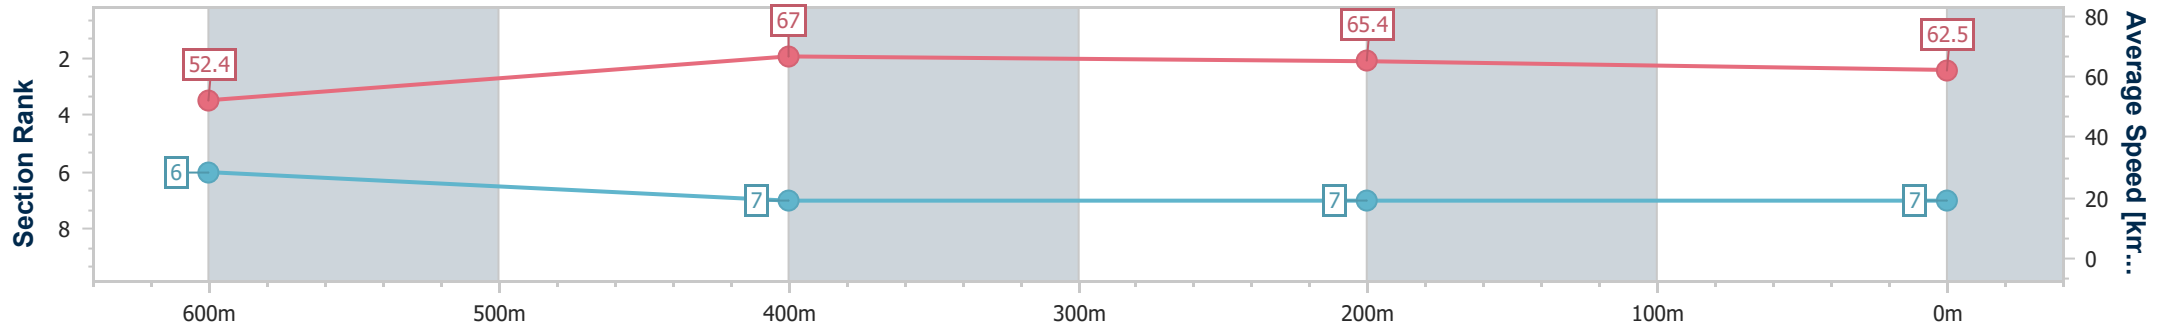

Horse/Jockey Name	Thermatic
Final Rank	7
Fastest Section Time (Section)	0:10.71 (600m)
Top Speed [km/h] (Section)	68.6 (600m)
Race State	Finished

Ipswich QLD Professional
Race 1: FOLLOW @IPSWICHTURFCLUB QTIS Three-Year-Old
Maiden Handicap - 800m

23 March 2023 - 12:57

Track Rating: Good 4, Weather: Fine, Rail Position: +3m Entire

Section	Overall	600m	400m	200m
Section Times	0:46.93 [7] (0:13.75)	0:33.18 [6] (0:10.71)	0:22.47 [7] (0:10.95)	0:11.52 [7] (0:11.52)
Average Speed [km/h]	52.4	67.0	65.4	62.5
Top Speed [km/h]	68.5	68.6	66.1	64.3
Avg. Dist. to Rail [m]	1.1	1.1	0.7	1.3
Avg. Stride Freq. [Hz]	2.4	2.5	2.5	2.4
Avg. Stride Length [m]	6.0	7.4	7.4	7.2

- [ ] Ranking at each section and finish
- -.-.- No data available at this section
- NA No data available