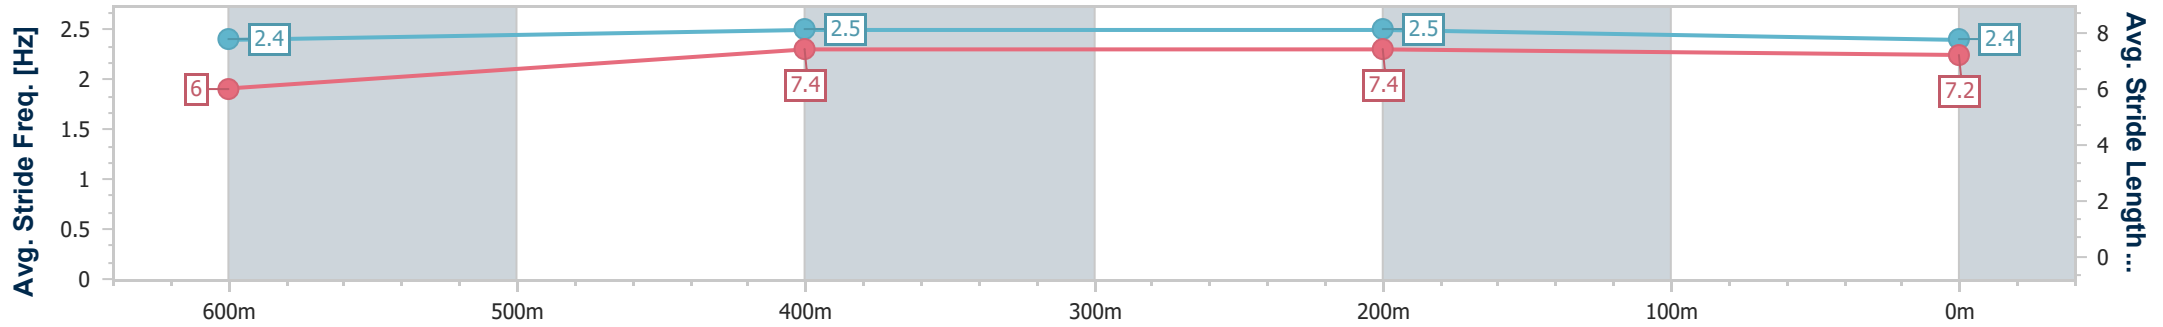

Horse/Jockey Name	Thermatic
Final Rank	7
Fastest Section Time (Section)	0:10.71 (600m)
Top Speed [km/h] (Section)	68.6 (600m)
Race State	Finished

Ipswich QLD Professional
Race 1: FOLLOW @IPSWICHTURFCLUB QTIS Three-Year-Old
Maiden Handicap - 800m

23 March 2023 - 12:57

Track Rating: Good 4, Weather: Fine, Rail Position: +3m Entire

Section	Overall	600m	400m	200m
Section Times	0:46.93 [7] (0:13.75)	0:33.18 [6] (0:10.71)	0:22.47 [7] (0:10.95)	0:11.52 [7] (0:11.52)
Average Speed [km/h]	52.4	67.0	65.4	62.5
Top Speed [km/h]	68.5	68.6	66.1	64.3
Avg. Dist. to Rail [m]	1.1	1.1	0.7	1.3
Avg. Stride Freq. [Hz]	2.4	2.5	2.5	2.4
Avg. Stride Length [m]	6.0	7.4	7.4	7.2

- [ ] Ranking at each section and finish
- -.-.- No data available at this section
- NA No data available