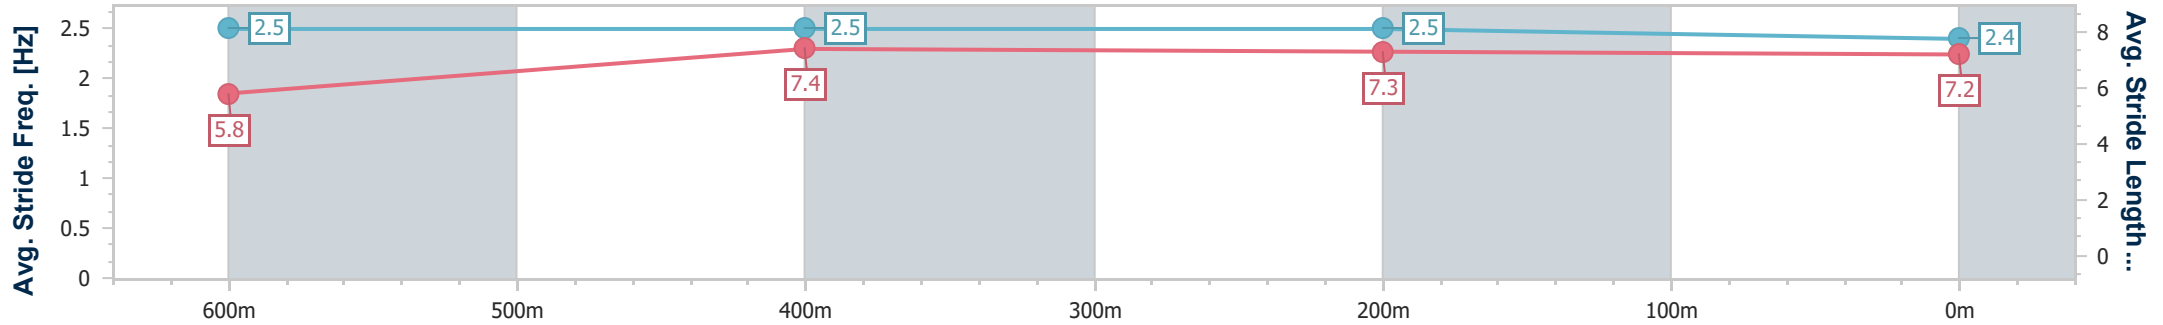

Horse/Jockey Name	Laguna De Chicabel
Final Rank	5
Fastest Section Time (Section)	0:10.62 (600m)
Top Speed [km/h] (Section)	69.1 (600m)
Race State	Finished

Ipswich QLD Professional
Race 1: FOLLOW @IPSWICHTURFCLUB QTIS Three-Year-Old
Maiden Handicap - 800m

23 March 2023 - 12:57

Track Rating: Good 4, Weather: Fine, Rail Position: +3m Entire

Section	Overall	600m	400m	200m
Section Times	0:46.50 [5] (0:13.67)	0:32.83 [4] (0:10.62)	0:22.21 [5] (0:10.79)	0:11.42 [5] (0:11.42)
Average Speed [km/h]	52.7	67.4	66.2	63.0
Top Speed [km/h]	69.0	69.1	66.8	65.5
Avg. Dist. to Rail [m]	3.4	1.3	1.6	2.9
Avg. Stride Freq. [Hz]	2.5	2.5	2.5	2.4
Avg. Stride Length [m]	5.8	7.4	7.3	7.2

- [ ] Ranking at each section and finish
- -.-.- No data available at this section
- NA No data available