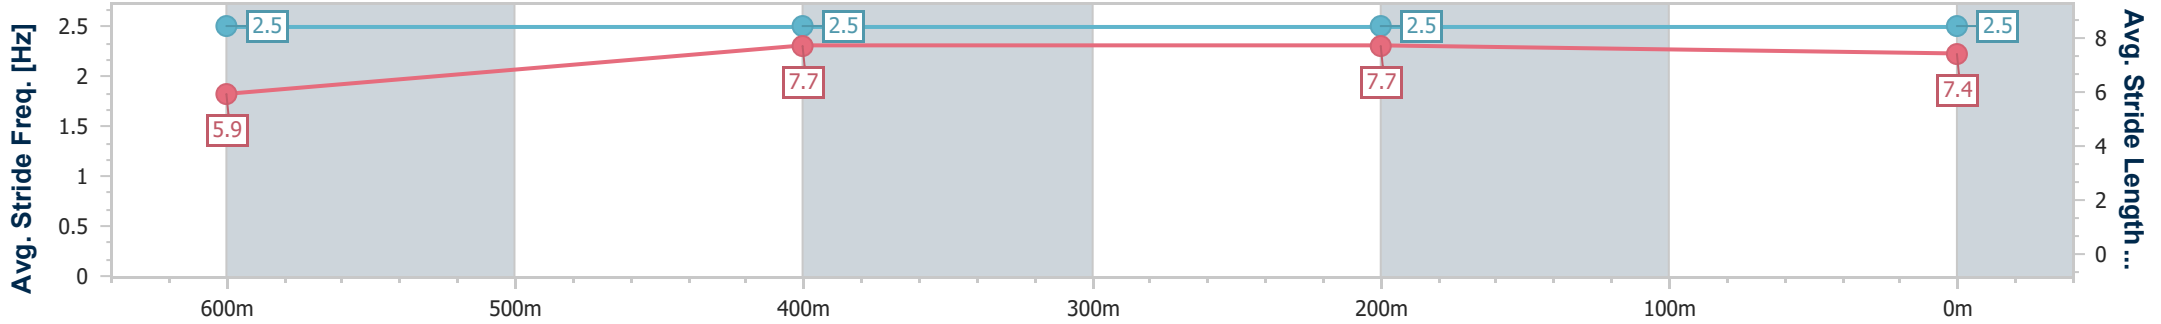

Horse/Jockey Name	Lost In Transit
Final Rank	2
Fastest Section Time (Section)	0:10.32 (600m)
Top Speed [km/h] (Section)	71.0 (Overall)
Race State	Finished

Ipswich QLD Professional
Race 1: FOLLOW @IPSWICHTURFCLUB QTIS Three-Year-Old
Maiden Handicap - 800m

23 March 2023 - 12:57

Track Rating: Good 4, Weather: Fine, Rail Position: +3m Entire

Section	Overall	600m	400m	200m
Section Times	0:45.28 [2] (0:13.62)	0:31.66 [3] (0:10.32)	0:21.34 [2] (0:10.55)	0:10.79 [2] (0:10.79)
Average Speed [km/h]	52.9	69.8	67.9	66.7
Top Speed [km/h]	71.0	70.9	68.4	67.8
Avg. Dist. to Rail [m]	5.8	1.9	1.3	0.8
Avg. Stride Freq. [Hz]	2.5	2.5	2.5	2.5
Avg. Stride Length [m]	5.9	7.7	7.7	7.4

- [ ] Ranking at each section and finish
- -.-.- No data available at this section
- NA No data available