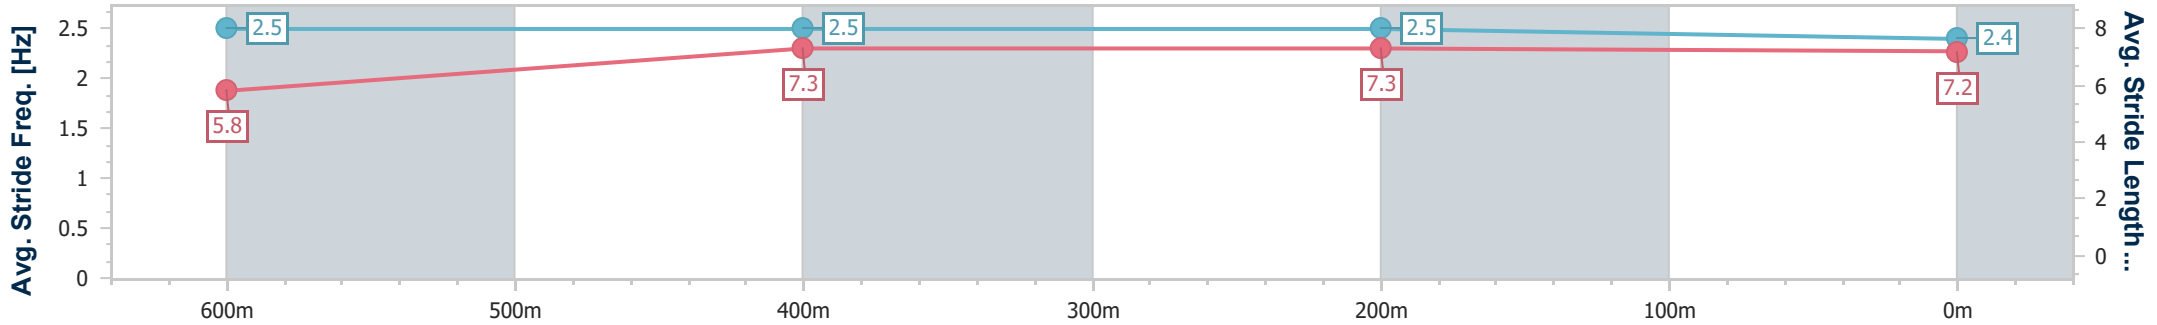

Horse/Jockey Name	Belle Jument
Final Rank	8
Fastest Section Time (Section)	0:10.65 (600m)
Top Speed [km/h] (Section)	68.2 (600m)
Race State	Finished

Ipswich QLD Professional
Race 1: FOLLOW @IPSWICHTURFCLUB QTIS Three-Year-Old
Maiden Handicap - 800m

23 March 2023 - 12:57

Track Rating: Good 4, Weather: Fine, Rail Position: +3m Entire

Section	Overall	600m	400m	200m
Section Times	0:47.34 [8] (0:14.13)	0:33.21 [8] (0:10.65)	0:22.56 [9] (0:11.03)	0:11.53 [8] (0:11.53)
Average Speed [km/h]	50.9	67.3	65.1	62.5
Top Speed [km/h]	67.9	68.2	67.2	64.9
Avg. Dist. to Rail [m]	1.9	1.3	1.4	3.3
Avg. Stride Freq. [Hz]	2.5	2.5	2.5	2.4
Avg. Stride Length [m]	5.8	7.3	7.3	7.2

- [ ] Ranking at each section and finish
- -.-.- No data available at this section
- NA No data available