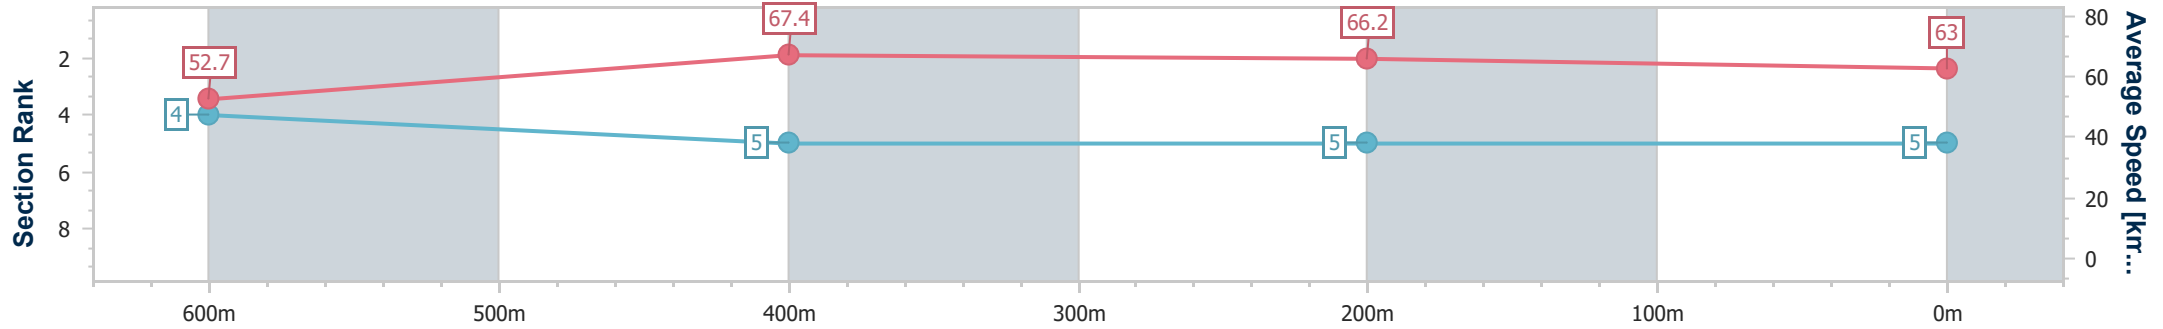

Horse/Jockey Name	Laguna De Chicabel
Final Rank	5
Fastest Section Time (Section)	0:10.62 (600m)
Top Speed [km/h] (Section)	69.1 (600m)
Race State	Finished

Ipswich QLD Professional
Race 1: FOLLOW @IPSWICHTURFCLUB QTIS Three-Year-Old
Maiden Handicap - 800m

23 March 2023 - 12:57

Track Rating: Good 4, Weather: Fine, Rail Position: +3m Entire

Section	Overall	600m	400m	200m
Section Times	0:46.50 [5] (0:13.67)	0:32.83 [4] (0:10.62)	0:22.21 [5] (0:10.79)	0:11.42 [5] (0:11.42)
Average Speed [km/h]	52.7	67.4	66.2	63.0
Top Speed [km/h]	69.0	69.1	66.8	65.5
Avg. Dist. to Rail [m]	3.4	1.3	1.6	2.9
Avg. Stride Freq. [Hz]	2.5	2.5	2.5	2.4
Avg. Stride Length [m]	5.8	7.4	7.3	7.2

- [ ] Ranking at each section and finish
- -.-.- No data available at this section
- NA No data available