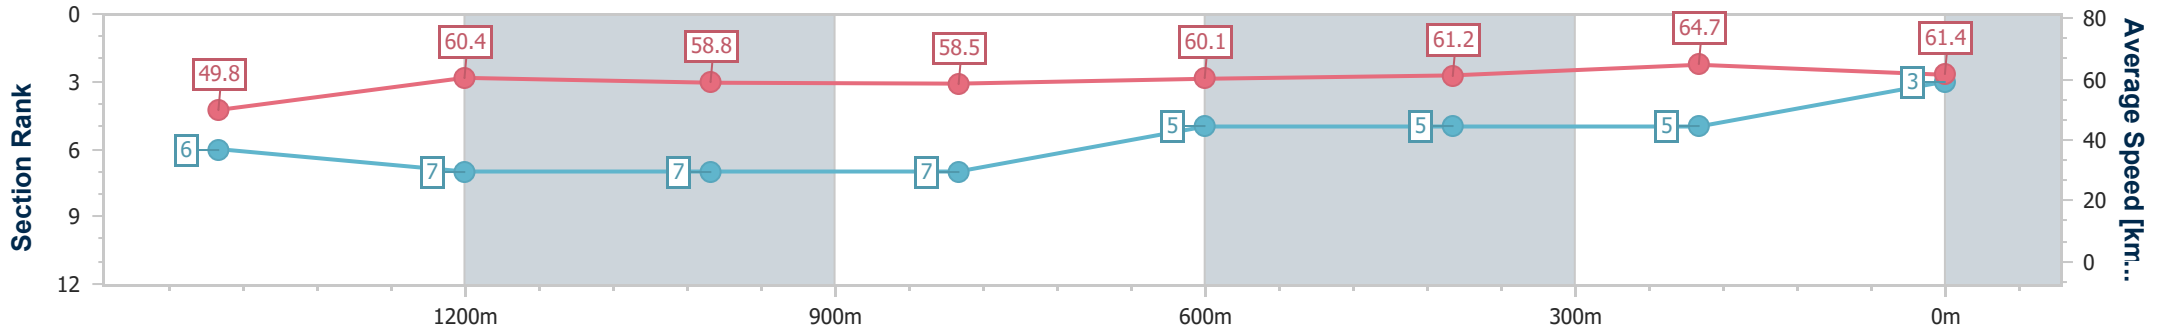

Doomben QLD Professional

Race 3: SKY RACING Class 3 Handicap - 1640m

22 March 2023 - 14:13

Track Rating: Soft 6, Weather: Overcast, Rail Position: +7m Entire Course

BRISBANE RACING CLUB

Section	Overall	1400m	1200m	1000m	800m	600m	400m	200m
Section Times	1:40.86 [3] (0:17.37)	1:23.49 [6] (0:11.97)	1:11.52 [7] (0:12.24)	0:59.28 [7] (0:12.36)	0:46.92 [7] (0:12.11)	0:34.81 [5] (0:11.91)	0:22.90 [5] (0:11.18)	0:11.72 [5] (0:11.72)
Average Speed [km/h]	49.8	60.4	58.8	58.5	60.1	61.2	64.7	61.4
Top Speed [km/h]	60.7	60.9	61.1	59.7	61.0	62.4	67.3	64.5
Avg. Dist. to Rail [m]	1.4	0.7	1.4	1.3	2.0	2.2	2.7	2.4
Avg. Stride Freq. [Hz]	2.4	2.4	2.4	2.4	2.4	2.4	2.5	2.4
Avg. Stride Length [m]	5.7	6.6	6.7	6.6	6.9	7.0	7.3	7.0