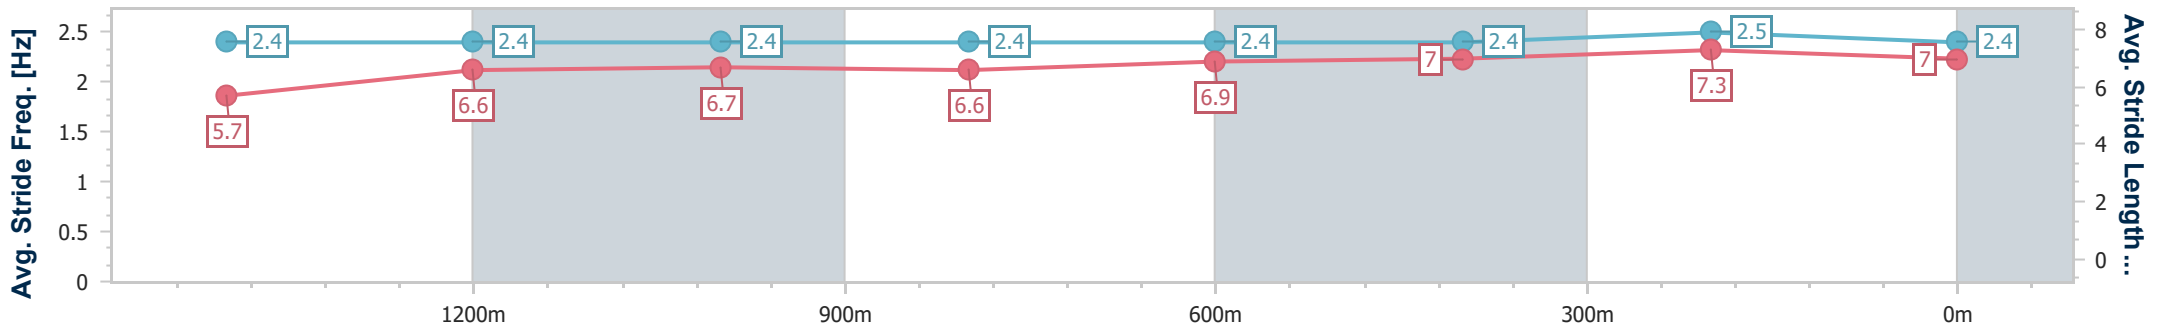

Doomben QLD Professional

Race 3: SKY RACING Class 3 Handicap - 1640m

22 March 2023 - 14:13

Track Rating: Soft 6, Weather: Overcast, Rail Position: +7m Entire Course

BRISBANE RACING CLUB

Section	Overall	1400m	1200m	1000m	800m	600m	400m	200m
Section Times	1:40.86 [3] (0:17.37)	1:23.49 [6] (0:11.97)	1:11.52 [7] (0:12.24)	0:59.28 [7] (0:12.36)	0:46.92 [7] (0:12.11)	0:34.81 [5] (0:11.91)	0:22.90 [5] (0:11.18)	0:11.72 [5] (0:11.72)
Average Speed [km/h]	49.8	60.4	58.8	58.5	60.1	61.2	64.7	61.4
Top Speed [km/h]	60.7	60.9	61.1	59.7	61.0	62.4	67.3	64.5
Avg. Dist. to Rail [m]	1.4	0.7	1.4	1.3	2.0	2.2	2.7	2.4
Avg. Stride Freq. [Hz]	2.4	2.4	2.4	2.4	2.4	2.4	2.5	2.4
Avg. Stride Length [m]	5.7	6.6	6.7	6.6	6.9	7.0	7.3	7.0