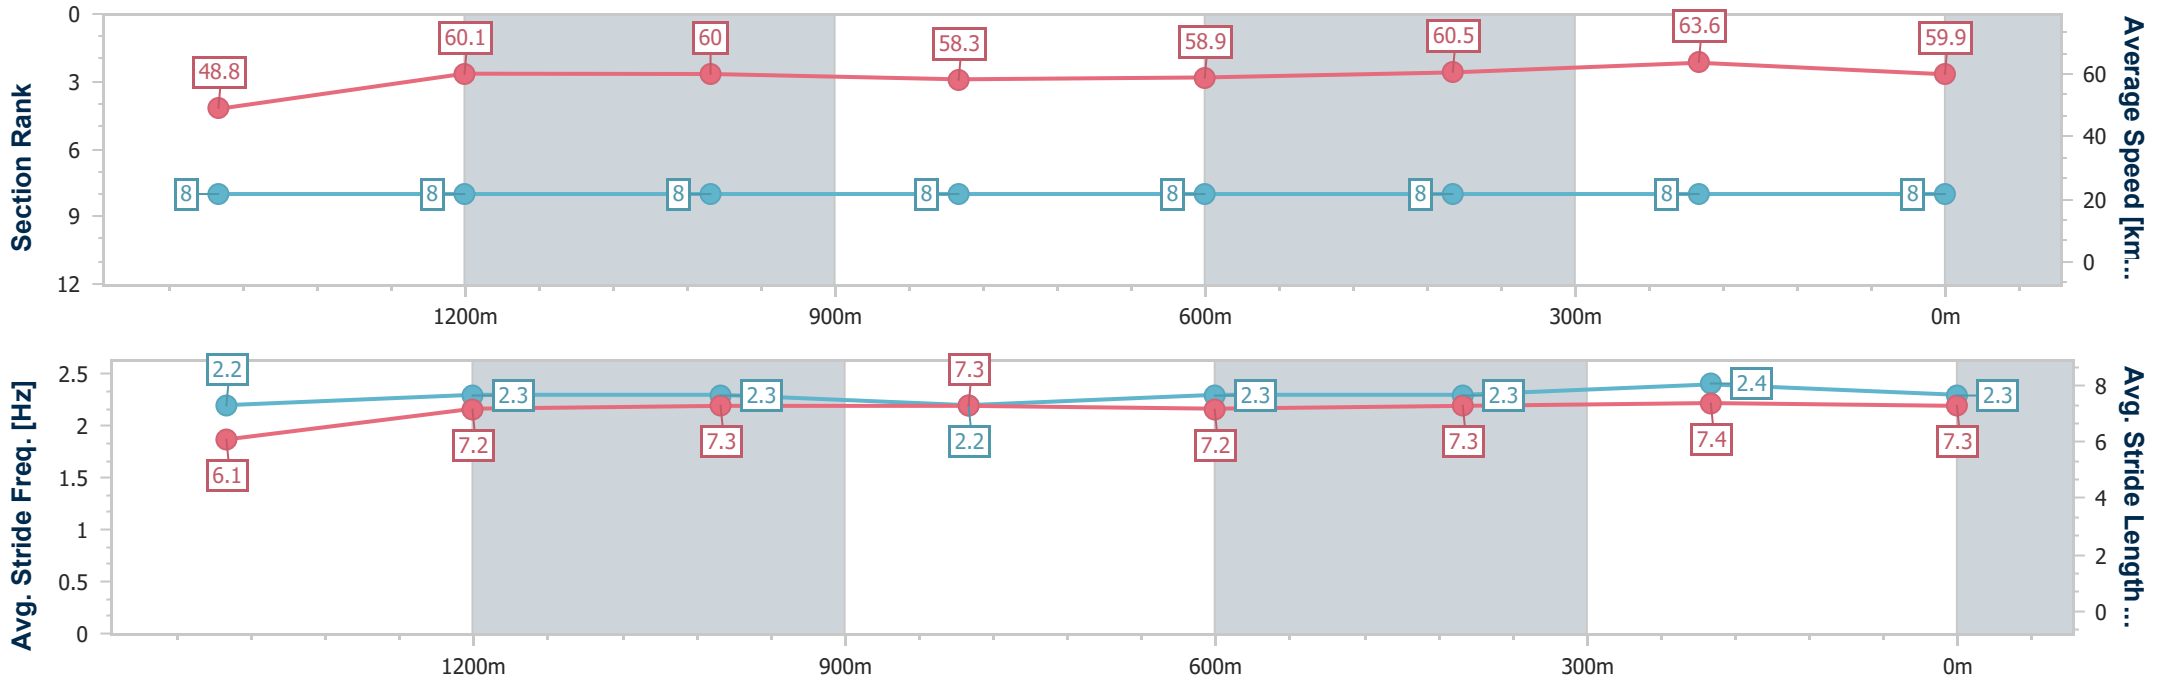

Doomben QLD Professional

Race 3: SKY RACING Class 3 Handicap - 1640m

22 March 2023 - 14:13

Track Rating: Soft 6, Weather: Overcast, Rail Position: +7m Entire Course

BRISBANE RACING CLUB

Section	Overall	1400m	1200m	1000m	800m	600m	400m	200m
Section Times	1:41.18 [7] (0:16.88)	1:24.30 [3] (0:11.97)	1:12.33 [3] (0:12.23)	1:00.10 [4] (0:12.44)	0:47.66 [4] (0:12.46)	0:35.20 [4] (0:11.90)	0:23.30 [4] (0:11.29)	0:12.01 [4] (0:12.01)
Average Speed [km/h]	51.2	60.1	59.0	57.9	58.2	60.4	63.8	59.9
Top Speed [km/h]	61.6	61.4	60.5	58.8	59.6	62.7	65.2	63.8
Avg. Dist. to Rail [m]	0.3	0.3	0.8	0.3	1.2	0.5	0.5	1.9
Avg. Stride Freq. [Hz]	2.3	2.3	2.3	2.2	2.2	2.3	2.3	2.2
Avg. Stride Length [m]	6.2	7.3	7.2	7.3	7.2	7.4	7.5	7.7

- [] Ranking at each section and finish
- .-.- No data available at this section
- NA No data available

Horse/Jockey Name	Outback Gladiator
Final Rank	8
Fastest Section Time (Section)	0:11.32 (400m)
Top Speed [km/h] (Section)	64.9 (400m)
Race State	Finished

Doomben QLD Professional
Race 3: SKY RACING Class 3 Handicap - 1640m
 22 March 2023 - 14:13
 Track Rating: Soft 6, Weather: Overcast, Rail Position: +7m Entire Course

BRISBANE
RACING CLUB

Section	Overall	1400m	1200m	1000m	800m	600m	400m	200m
Section Times	1:41.47 [8] (0:17.68)	1:23.79 [8] (0:11.97)	1:11.82 [8] (0:12.02)	0:59.80 [8] (0:12.30)	0:47.50 [8] (0:12.28)	0:35.22 [8] (0:11.90)	0:23.32 [8] (0:11.32)	0:12.00 [8] (0:12.00)
Average Speed [km/h]	48.8	60.1	60.0	58.3	58.9	60.5	63.6	59.9
Top Speed [km/h]	60.6	61.9	61.7	59.6	60.4	62.4	64.9	63.0
Avg. Dist. to Rail [m]	2.1	0.7	0.7	0.4	0.6	0.3	1.0	4.0
Avg. Stride Freq. [Hz]	2.2	2.3	2.3	2.2	2.3	2.3	2.4	2.3
Avg. Stride Length [m]	6.1	7.2	7.3	7.3	7.2	7.3	7.4	7.3

- [] Ranking at each section and finish
- .-.- No data available at this section
- NA No data available