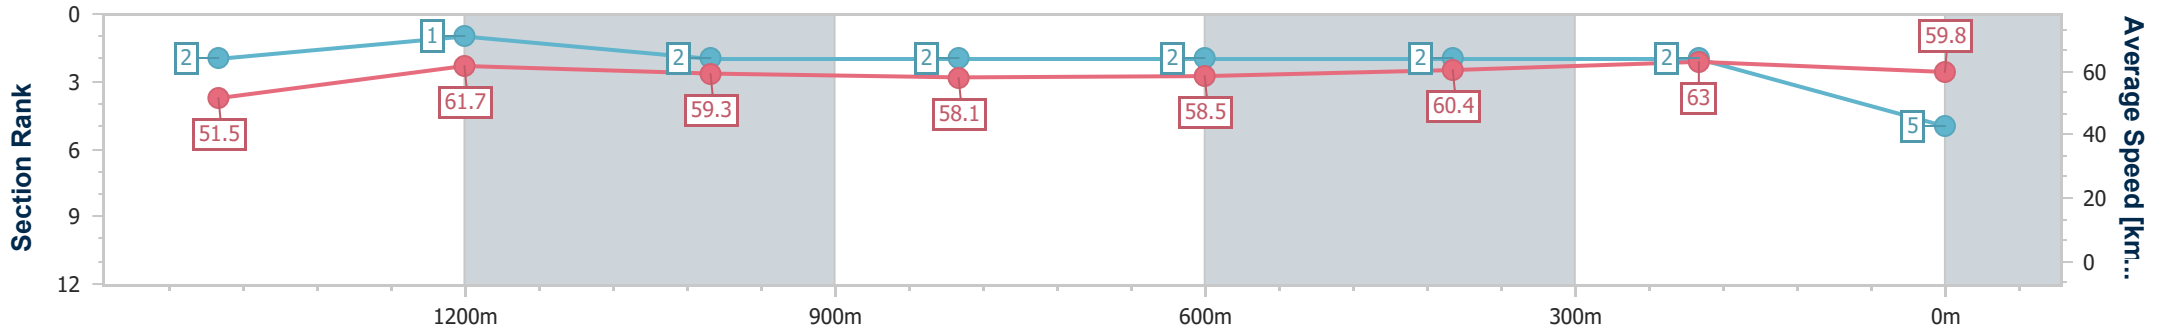

Doomben QLD Professional

Race 3: SKY RACING Class 3 Handicap - 1640m

22 March 2023 - 14:13

Track Rating: Soft 6, Weather: Overcast, Rail Position: +7m Entire Course

BRISBANE RACING CLUB

Section	Overall	1400m	1200m	1000m	800m	600m	400m	200m
Section Times	1:41.13 [5] (0:16.83)	1:24.30 [2] (0:11.79)	1:12.51 [1] (0:12.17)	1:00.34 [2] (0:12.44)	0:47.90 [2] (0:12.41)	0:35.49 [2] (0:12.01)	0:23.48 [2] (0:11.43)	0:12.05 [2] (0:12.05)
Average Speed [km/h]	51.5	61.7	59.3	58.1	58.5	60.4	63.0	59.8
Top Speed [km/h]	63.6	63.3	59.7	59.0	60.6	61.2	64.2	62.7
Avg. Dist. to Rail [m]	1.3	2.1	1.6	1.5	1.6	1.4	0.2	0.8
Avg. Stride Freq. [Hz]	2.2	2.2	2.2	2.1	2.2	2.2	2.3	2.2
Avg. Stride Length [m]	6.5	7.6	7.6	7.6	7.5	7.6	7.7	7.5

- [] Ranking at each section and finish
- .-.- No data available at this section
- NA No data available

Horse/Jockey Name	Flybridge
Final Rank	6
Fastest Section Time (Section)	0:11.25 (400m)
Top Speed [km/h] (Section)	65.8 (400m)
Race State	Finished