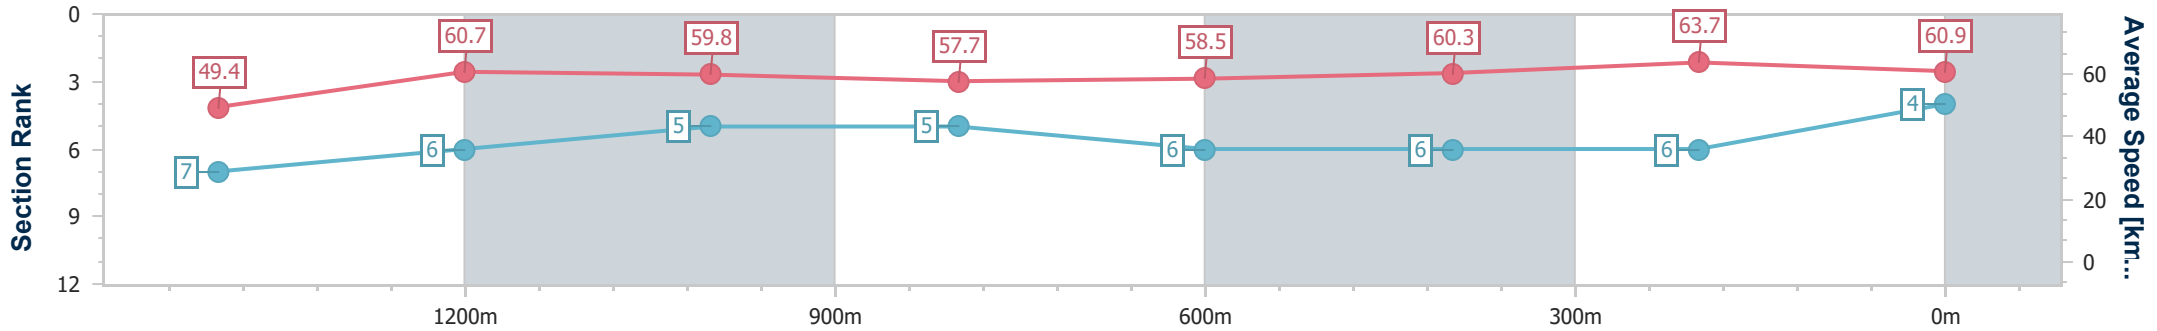

Doomben QLD Professional

Race 3: SKY RACING Class 3 Handicap - 1640m

22 March 2023 - 14:13

Track Rating: Soft 6, Weather: Overcast, Rail Position: +7m Entire Course

BRISBANE RACING CLUB

Section	Overall	1400m	1200m	1000m	800m	600m	400m	200m
Section Times	1:41.12 [4] (0:17.47)	1:23.65 [7] (0:11.81)	1:11.84 [6] (0:12.04)	0:59.80 [5] (0:12.47)	0:47.33 [5] (0:12.30)	0:35.03 [6] (0:11.90)	0:23.13 [6] (0:11.32)	0:11.81 [6] (0:11.81)
Average Speed [km/h]	49.4	60.7	59.8	57.7	58.5	60.3	63.7	60.9
Top Speed [km/h]	60.4	62.1	61.9	59.4	60.9	62.4	65.2	62.7
Avg. Dist. to Rail [m]	1.8	0.7	0.1	0.2	0.2	0.6	0.5	0.9
Avg. Stride Freq. [Hz]	2.2	2.2	2.2	2.2	2.2	2.2	2.3	2.3
Avg. Stride Length [m]	6.3	7.5	7.5	7.0	7.1	7.4	7.6	7.4