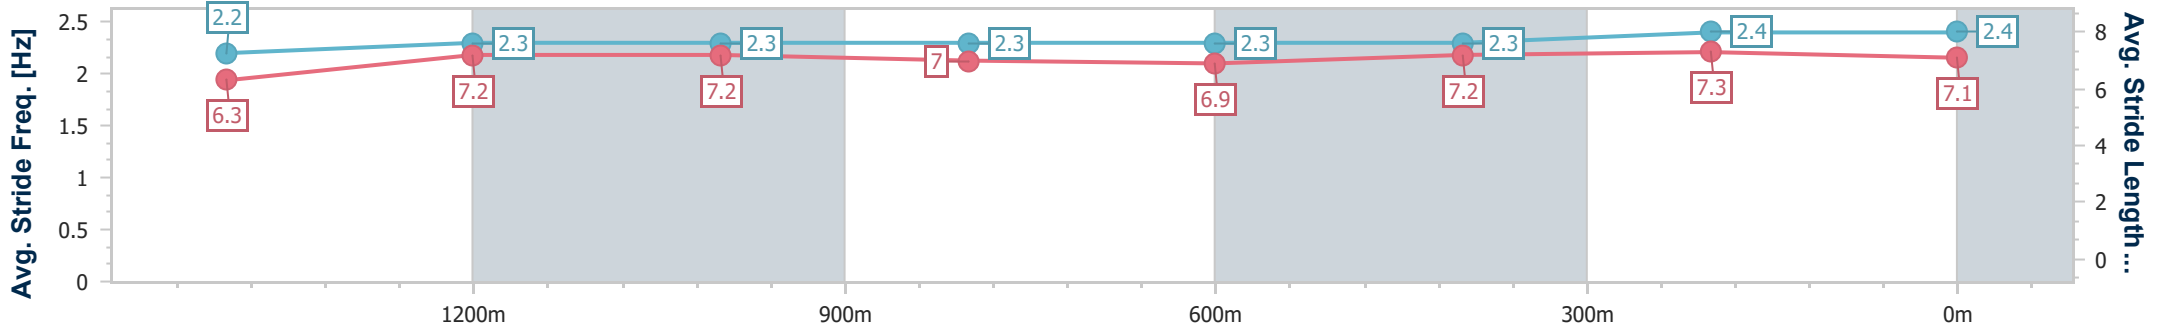

Horse/Jockey Name	He's The Ultimate
Final Rank	1
Fastest Section Time (Section)	0:11.33 (400m)
Top Speed [km/h] (Section)	65.5 (400m)
Race State	Finished

Doomben QLD Professional
Race 3: SKY RACING Class 3 Handicap - 1640m
22 March 2023 - 14:13
Track Rating: Soft 6, Weather: Overcast, Rail Position: +7m Entire Course

BRISBANE
RACING CLUB

Section	Overall	1400m	1200m	1000m	800m	600m	400m	200m
Section Times	1:40.78 [1] (0:16.97)	1:23.81 [4] (0:11.93)	1:11.88 [4] (0:12.12)	0:59.76 [3] (0:12.45)	0:47.31 [3] (0:12.30)	0:35.01 [3] (0:12.01)	0:23.00 [3] (0:11.33)	0:11.67 [3] (0:11.67)
Average Speed [km/h]	50.8	59.9	59.4	57.8	58.5	60.0	63.4	61.7
Top Speed [km/h]	61.6	60.4	60.4	59.1	60.8	61.9	65.5	64.3
Avg. Dist. to Rail [m]	1.7	1.1	0.4	0.3	0.2	0.2	0.4	0.8
Avg. Stride Freq. [Hz]	2.2	2.3	2.3	2.3	2.3	2.3	2.4	2.4
Avg. Stride Length [m]	6.3	7.2	7.2	7.0	6.9	7.2	7.3	7.1

- [ ] Ranking at each section and finish
- -.-.- No data available at this section
- NA No data available