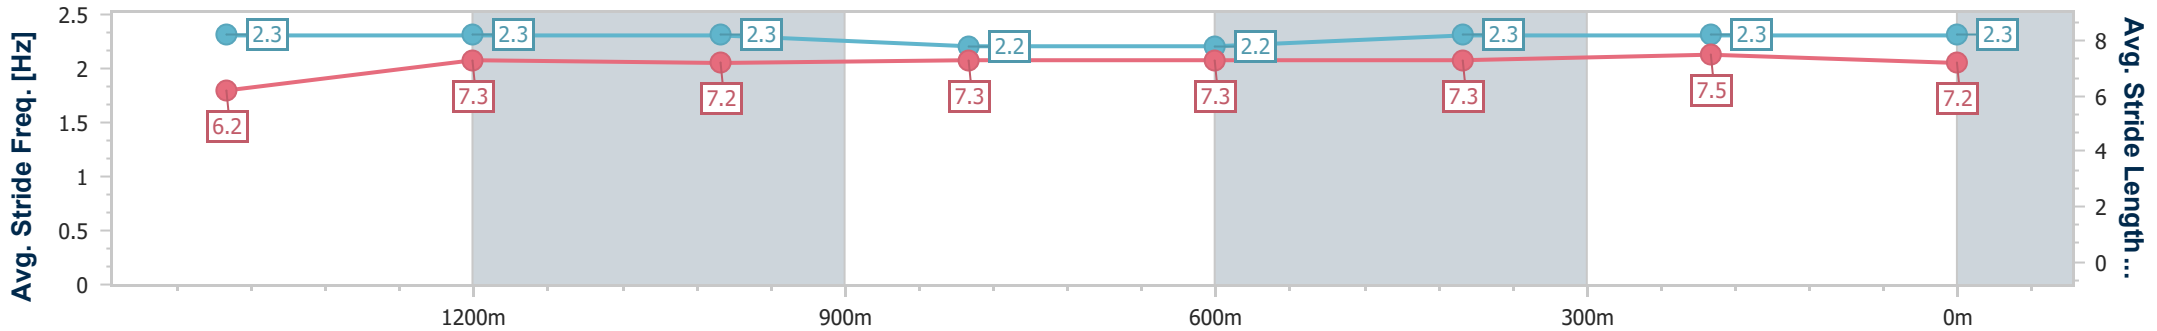

Doomben QLD Professional

Race 3: SKY RACING Class 3 Handicap - 1640m

22 March 2023 - 14:13

Track Rating: Soft 6, Weather: Overcast, Rail Position: +7m Entire Course

BRISBANE RACING CLUB

Section	Overall	1400m	1200m	1000m	800m	600m	400m	200m
Section Times	1:40.80 [2] (0:16.79)	1:24.01 [1] (0:11.88)	1:12.13 [2] (0:12.11)	1:00.02 [1] (0:12.39)	0:47.63 [1] (0:12.40)	0:35.23 [1] (0:12.09)	0:23.14 [1] (0:11.26)	0:11.88 [1] (0:11.88)
Average Speed [km/h]	51.3	60.8	59.5	58.2	58.5	59.8	63.7	60.6
Top Speed [km/h]	62.4	62.4	60.6	60.0	59.3	61.2	64.9	63.0
Avg. Dist. to Rail [m]	1.8	1.0	1.4	0.5	1.7	1.1	1.5	0.7
Avg. Stride Freq. [Hz]	2.3	2.3	2.3	2.2	2.2	2.3	2.3	2.3
Avg. Stride Length [m]	6.2	7.3	7.2	7.3	7.3	7.3	7.5	7.2