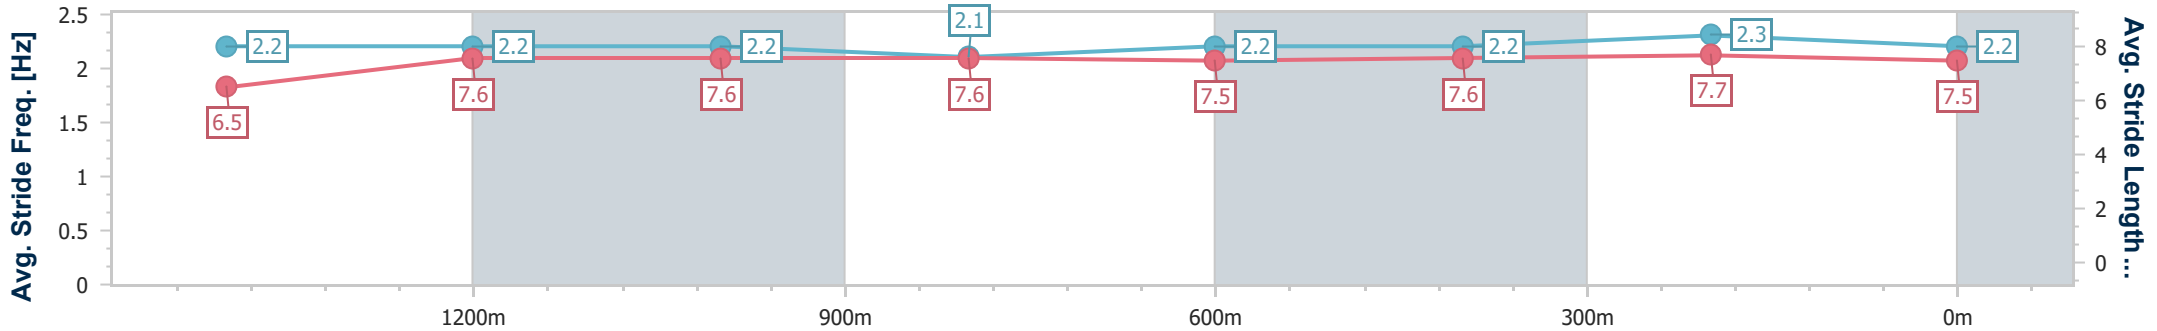

Doomben QLD Professional

Race 3: SKY RACING Class 3 Handicap - 1640m

22 March 2023 - 14:13

Track Rating: Soft 6, Weather: Overcast, Rail Position: +7m Entire Course

BRISBANE RACING CLUB

Section	Overall	1400m	1200m	1000m	800m	600m	400m	200m
Section Times	1:41.13 [5] (0:16.83)	1:24.30 [2] (0:11.79)	1:12.51 [1] (0:12.17)	1:00.34 [2] (0:12.44)	0:47.90 [2] (0:12.41)	0:35.49 [2] (0:12.01)	0:23.48 [2] (0:11.43)	0:12.05 [2] (0:12.05)
Average Speed [km/h]	51.5	61.7	59.3	58.1	58.5	60.4	63.0	59.8
Top Speed [km/h]	63.6	63.3	59.7	59.0	60.6	61.2	64.2	62.7
Avg. Dist. to Rail [m]	1.3	2.1	1.6	1.5	1.6	1.4	0.2	0.8
Avg. Stride Freq. [Hz]	2.2	2.2	2.2	2.1	2.2	2.2	2.3	2.2
Avg. Stride Length [m]	6.5	7.6	7.6	7.6	7.5	7.6	7.7	7.5

- [] Ranking at each section and finish
- .-.- No data available at this section
- NA No data available

Horse/Jockey Name	Flybridge
Final Rank	6
Fastest Section Time (Section)	0:11.25 (400m)
Top Speed [km/h] (Section)	65.8 (400m)
Race State	Finished