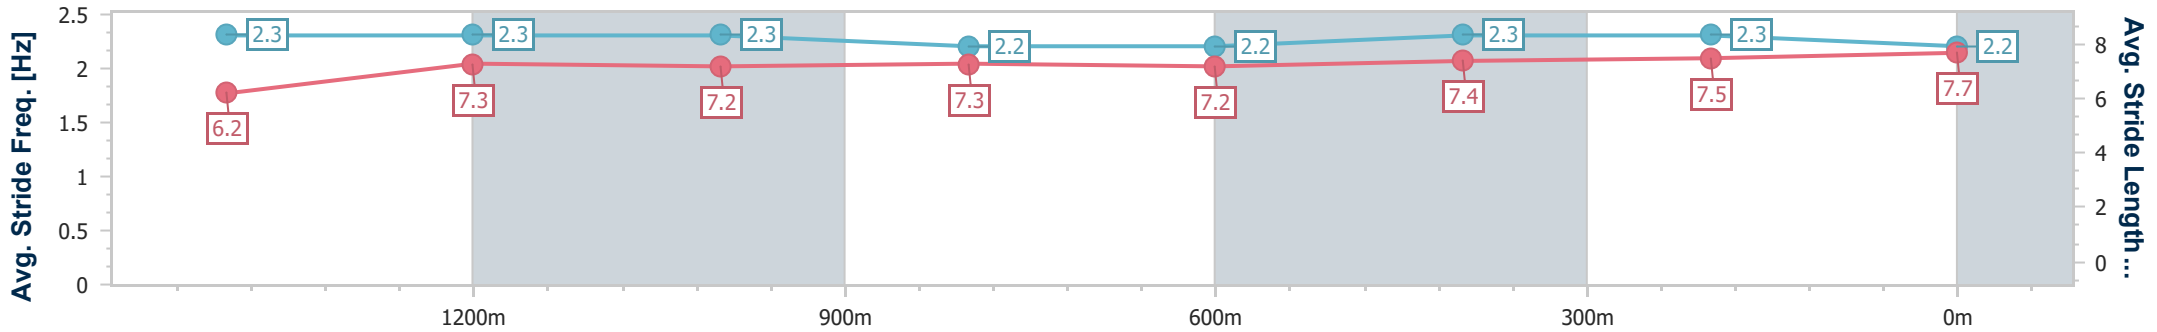

Doomben QLD Professional

Race 3: SKY RACING Class 3 Handicap - 1640m

22 March 2023 - 14:13

Track Rating: Soft 6, Weather: Overcast, Rail Position: +7m Entire Course

BRISBANE RACING CLUB

Section	Overall	1400m	1200m	1000m	800m	600m	400m	200m
Section Times	1:41.18 [7] (0:16.88)	1:24.30 [3] (0:11.97)	1:12.33 [3] (0:12.23)	1:00.10 [4] (0:12.44)	0:47.66 [4] (0:12.46)	0:35.20 [4] (0:11.90)	0:23.30 [4] (0:11.29)	0:12.01 [4] (0:12.01)
Average Speed [km/h]	51.2	60.1	59.0	57.9	58.2	60.4	63.8	59.9
Top Speed [km/h]	61.6	61.4	60.5	58.8	59.6	62.7	65.2	63.8
Avg. Dist. to Rail [m]	0.3	0.3	0.8	0.3	1.2	0.5	0.5	1.9
Avg. Stride Freq. [Hz]	2.3	2.3	2.3	2.2	2.2	2.3	2.3	2.2
Avg. Stride Length [m]	6.2	7.3	7.2	7.3	7.2	7.4	7.5	7.7