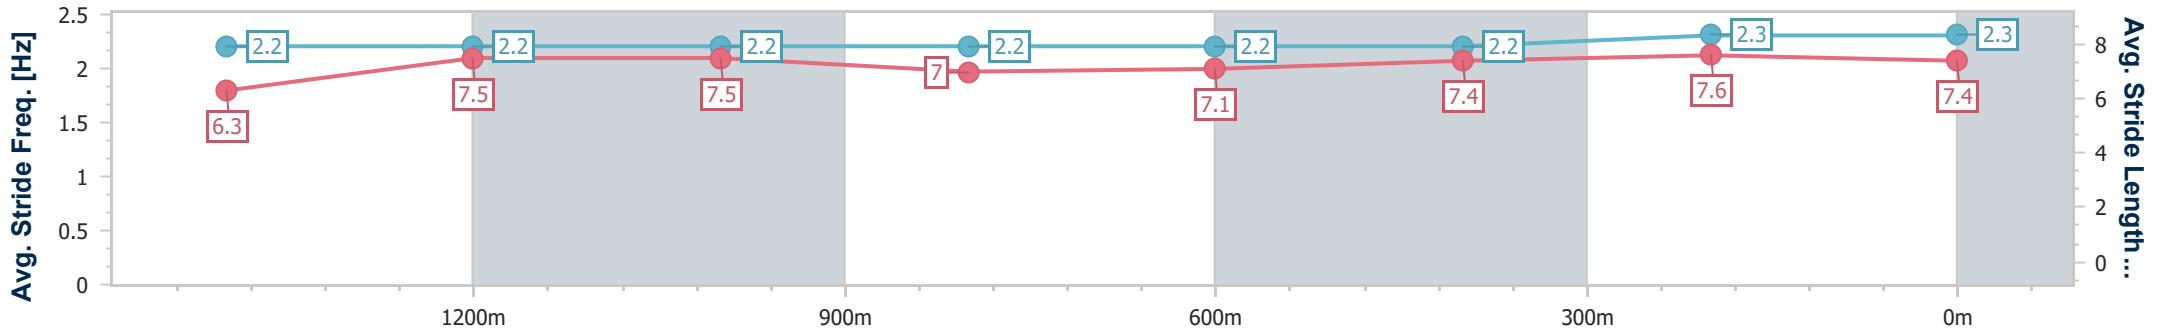

Doomben QLD Professional

Race 3: SKY RACING Class 3 Handicap - 1640m

22 March 2023 - 14:13

Track Rating: Soft 6, Weather: Overcast, Rail Position: +7m Entire Course

BRISBANE RACING CLUB

Section	Overall	1400m	1200m	1000m	800m	600m	400m	200m
Section Times	1:41.12 [4] (0:17.47)	1:23.65 [7] (0:11.81)	1:11.84 [6] (0:12.04)	0:59.80 [5] (0:12.47)	0:47.33 [5] (0:12.30)	0:35.03 [6] (0:11.90)	0:23.13 [6] (0:11.32)	0:11.81 [6] (0:11.81)
Average Speed [km/h]	49.4	60.7	59.8	57.7	58.5	60.3	63.7	60.9
Top Speed [km/h]	60.4	62.1	61.9	59.4	60.9	62.4	65.2	62.7
Avg. Dist. to Rail [m]	1.8	0.7	0.1	0.2	0.2	0.6	0.5	0.9
Avg. Stride Freq. [Hz]	2.2	2.2	2.2	2.2	2.2	2.2	2.3	2.3
Avg. Stride Length [m]	6.3	7.5	7.5	7.0	7.1	7.4	7.6	7.4

- [] Ranking at each section and finish
- .-.- No data available at this section
- NA No data available

Horse/Jockey Name	Moveitmoveit
Final Rank	5
Fastest Section Time (Section)	0:11.43 (400m)
Top Speed [km/h] (Section)	64.2 (400m)
Race State	Finished