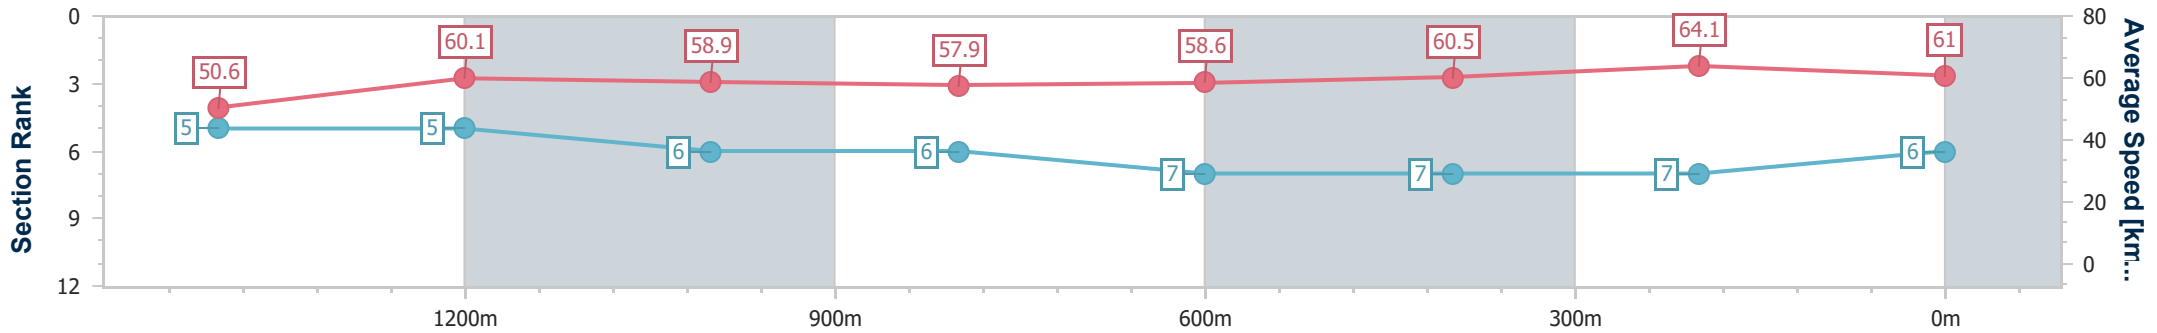

Doomben QLD Professional

Race 3: SKY RACING Class 3 Handicap - 1640m

22 March 2023 - 14:13

Track Rating: Soft 6, Weather: Overcast, Rail Position: +7m Entire Course

BRISBANE RACING CLUB

Section	Overall	1400m	1200m	1000m	800m	600m	400m	200m						
Section Times	1:41.14 [6] (0:17.08)	1:24.06 [5] (0:12.03)	1:12.03 [5] (0:12.22)	0:59.81 [6] (0:12.47)	0:47.34 [6] (0:12.34)	0:35.00 [7] (0:11.94)	0:23.06 [7] (0:11.25)	0:11.81 [7] (0:11.81)						
Average Speed [km/h]	50.6	60.1	58.9	57.9	58.6	60.5	64.1	61.0						
Top Speed [km/h]	62.6	61.1	60.3	58.9	61.6	62.5	65.8	62.6						
Avg. Dist. to Rail [m]	0.5	0.5	1.2	1.1	0.9	0.6	1.1	3.4						
Avg. Stride Freq. [Hz]	2.2	2.3	2.2	2.2	2.3	2.3	2.4	2.4						
Avg. Stride Length [m]	6.5	7.0	7.1	7.0	7.2	7.4	7.5	7.1						