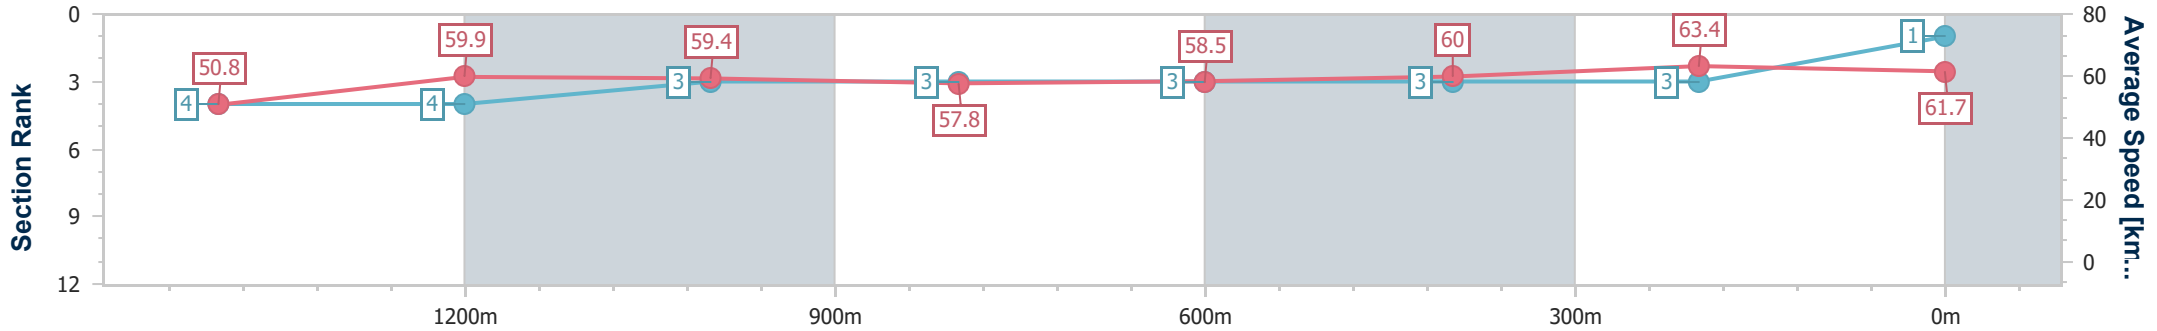

Horse/Jockey Name	He's The Ultimate
Final Rank	1
Fastest Section Time (Section)	0:11.33 (400m)
Top Speed [km/h] (Section)	65.5 (400m)
Race State	Finished

Doomben QLD Professional
Race 3: SKY RACING Class 3 Handicap - 1640m
22 March 2023 - 14:13
Track Rating: Soft 6, Weather: Overcast, Rail Position: +7m Entire Course

BRISBANE
RACING CLUB

Section	Overall	1400m	1200m	1000m	800m	600m	400m	200m
Section Times	1:40.78 [1] (0:16.97)	1:23.81 [4] (0:11.93)	1:11.88 [4] (0:12.12)	0:59.76 [3] (0:12.45)	0:47.31 [3] (0:12.30)	0:35.01 [3] (0:12.01)	0:23.00 [3] (0:11.33)	0:11.67 [3] (0:11.67)
Average Speed [km/h]	50.8	59.9	59.4	57.8	58.5	60.0	63.4	61.7
Top Speed [km/h]	61.6	60.4	60.4	59.1	60.8	61.9	65.5	64.3
Avg. Dist. to Rail [m]	1.7	1.1	0.4	0.3	0.2	0.2	0.4	0.8
Avg. Stride Freq. [Hz]	2.2	2.3	2.3	2.3	2.3	2.3	2.4	2.4
Avg. Stride Length [m]	6.3	7.2	7.2	7.0	6.9	7.2	7.3	7.1

- [ ] Ranking at each section and finish
- -.-.- No data available at this section
- NA No data available