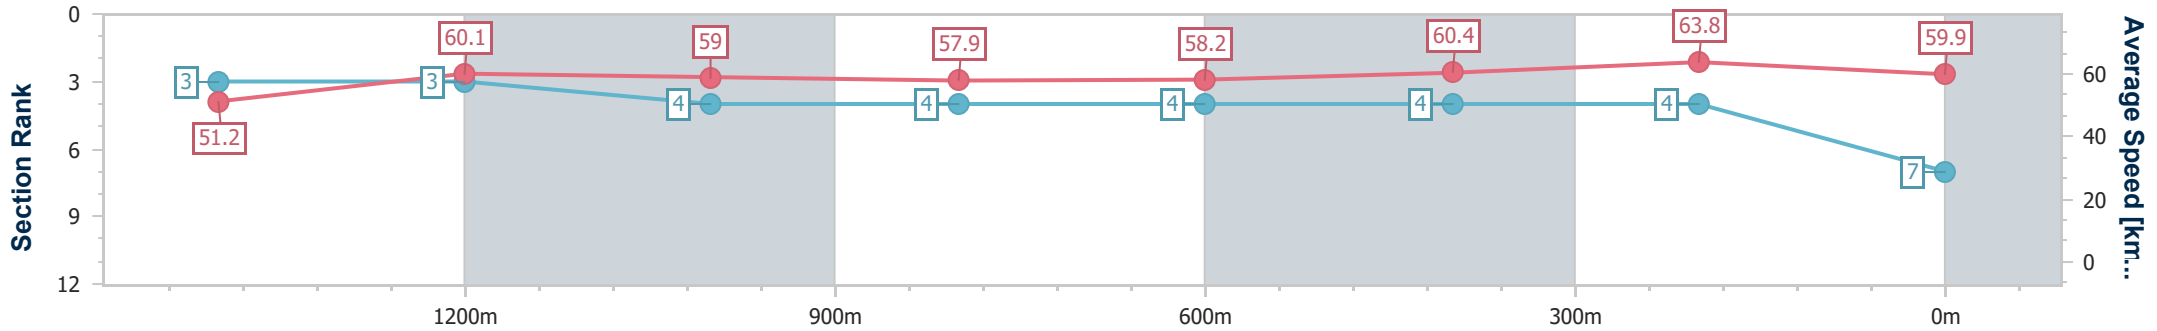

Doomben QLD Professional

Race 3: SKY RACING Class 3 Handicap - 1640m

22 March 2023 - 14:13

Track Rating: Soft 6, Weather: Overcast, Rail Position: +7m Entire Course

BRISBANE RACING CLUB

Section	Overall	1400m	1200m	1000m	800m	600m	400m	200m
Section Times	1:41.18 [7] (0:16.88)	1:24.30 [3] (0:11.97)	1:12.33 [3] (0:12.23)	1:00.10 [4] (0:12.44)	0:47.66 [4] (0:12.46)	0:35.20 [4] (0:11.90)	0:23.30 [4] (0:11.29)	0:12.01 [4] (0:12.01)
Average Speed [km/h]	51.2	60.1	59.0	57.9	58.2	60.4	63.8	59.9
Top Speed [km/h]	61.6	61.4	60.5	58.8	59.6	62.7	65.2	63.8
Avg. Dist. to Rail [m]	0.3	0.3	0.8	0.3	1.2	0.5	0.5	1.9
Avg. Stride Freq. [Hz]	2.3	2.3	2.3	2.2	2.2	2.3	2.3	2.2
Avg. Stride Length [m]	6.2	7.3	7.2	7.3	7.2	7.4	7.5	7.7