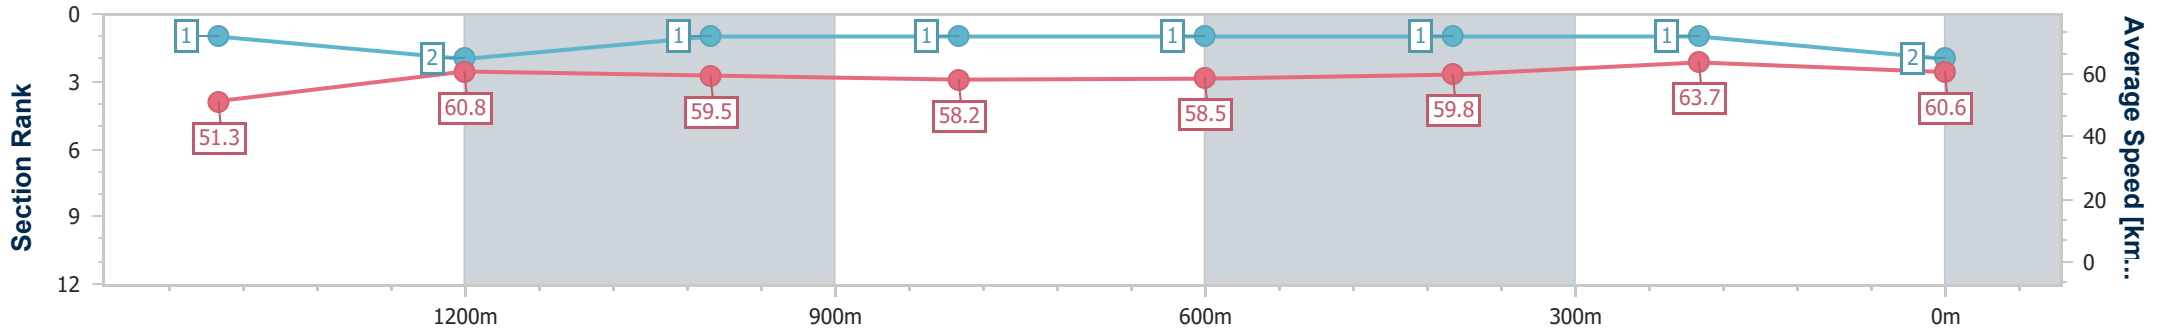

Doomben QLD Professional

Race 3: SKY RACING Class 3 Handicap - 1640m

22 March 2023 - 14:13

Track Rating: Soft 6, Weather: Overcast, Rail Position: +7m Entire Course

BRISBANE RACING CLUB

Section	Overall	1400m	1200m	1000m	800m	600m	400m	200m
Section Times	1:40.80 [2] (0:16.79)	1:24.01 [1] (0:11.88)	1:12.13 [2] (0:12.11)	1:00.02 [1] (0:12.39)	0:47.63 [1] (0:12.40)	0:35.23 [1] (0:12.09)	0:23.14 [1] (0:11.26)	0:11.88 [1] (0:11.88)
Average Speed [km/h]	51.3	60.8	59.5	58.2	58.5	59.8	63.7	60.6
Top Speed [km/h]	62.4	62.4	60.6	60.0	59.3	61.2	64.9	63.0
Avg. Dist. to Rail [m]	1.8	1.0	1.4	0.5	1.7	1.1	1.5	0.7
Avg. Stride Freq. [Hz]	2.3	2.3	2.3	2.2	2.2	2.3	2.3	2.3
Avg. Stride Length [m]	6.2	7.3	7.2	7.3	7.3	7.3	7.5	7.2