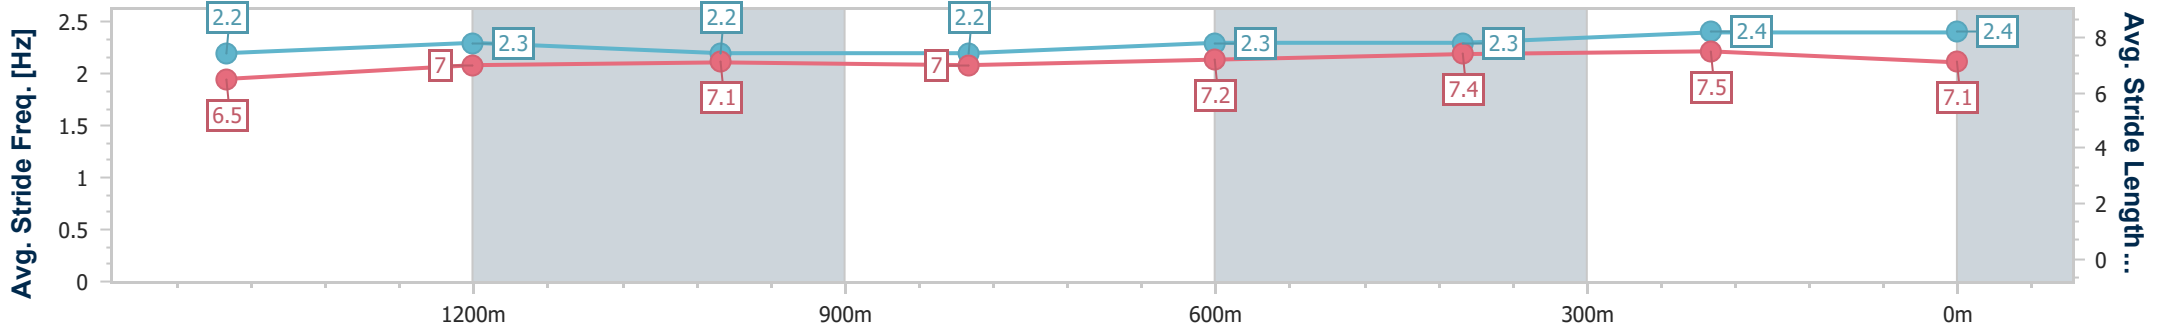

- [] Ranking at each section and finish
- .-.- No data available at this section
- NA No data available

Horse/Jockey Name	Flybridge
Final Rank	6
Fastest Section Time (Section)	0:11.25 (400m)
Top Speed [km/h] (Section)	65.8 (400m)
Race State	Finished

Doomben QLD Professional

Race 3: SKY RACING Class 3 Handicap - 1640m

22 March 2023 - 14:13

Track Rating: Soft 6, Weather: Overcast, Rail Position: +7m Entire Course

BRISBANE RACING CLUB

Section	Overall	1400m	1200m	1000m	800m	600m	400m	200m						
Section Times	1:41.14 [6] (0:17.08)	1:24.06 [5] (0:12.03)	1:12.03 [5] (0:12.22)	0:59.81 [6] (0:12.47)	0:47.34 [6] (0:12.34)	0:35.00 [7] (0:11.94)	0:23.06 [7] (0:11.25)	0:11.81 [7] (0:11.81)						
Average Speed [km/h]	50.6	60.1	58.9	57.9	58.6	60.5	64.1	61.0						
Top Speed [km/h]	62.6	61.1	60.3	58.9	61.6	62.5	65.8	62.6						
Avg. Dist. to Rail [m]	0.5	0.5	1.2	1.1	0.9	0.6	1.1	3.4						
Avg. Stride Freq. [Hz]	2.2	2.3	2.2	2.2	2.3	2.3	2.4	2.4						
Avg. Stride Length [m]	6.5	7.0	7.1	7.0	7.2	7.4	7.5	7.1						