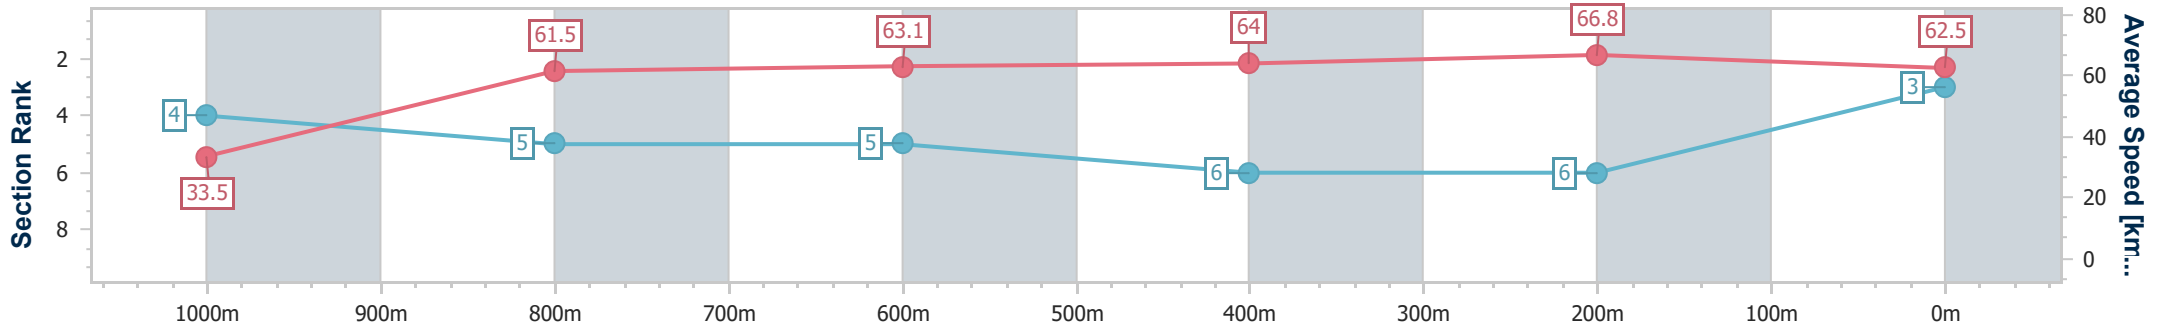

Horse/Jockey Name	Hard Reyva
Final Rank	3
Fastest Section Time (Section)	0:05.39 (Overall)
Top Speed [km/h] (Section)	67.6 (400m)
Race State	Finished

Doomben QLD Professional
Race 2: STRADBROKE SEASON ON SALE NOW BENCHMARK
65 Handicap - 1050m
22 March 2023 - 13:38
Track Rating: Soft 6, Weather: Overcast, Rail Position: +7m Entire Course

BRISBANE RACING CLUB

Section	Overall	1000m	800m	600m	400m	200m
Section Times	1:02.20 [3] (0:05.39)	0:56.81 [4] (0:11.76)	0:45.05 [5] (0:11.48)	0:33.57 [5] (0:11.25)	0:22.32 [6] (0:10.78)	0:11.54 [6] (0:11.54)
Average Speed [km/h]	33.5	61.5	63.1	64.0	66.8	62.5
Top Speed [km/h]	52.9	66.3	65.9	66.4	67.6	65.9
Avg. Dist. to Rail [m]	4.9	2.4	0.9	0.4	1.6	3.0
Avg. Stride Freq. [Hz]	2.1	2.3	2.3	2.4	2.5	2.4
Avg. Stride Length [m]	4.4	7.3	7.4	7.4	7.5	7.2

- [ ] Ranking at each section and finish
- -.-.- No data available at this section
- NA No data available