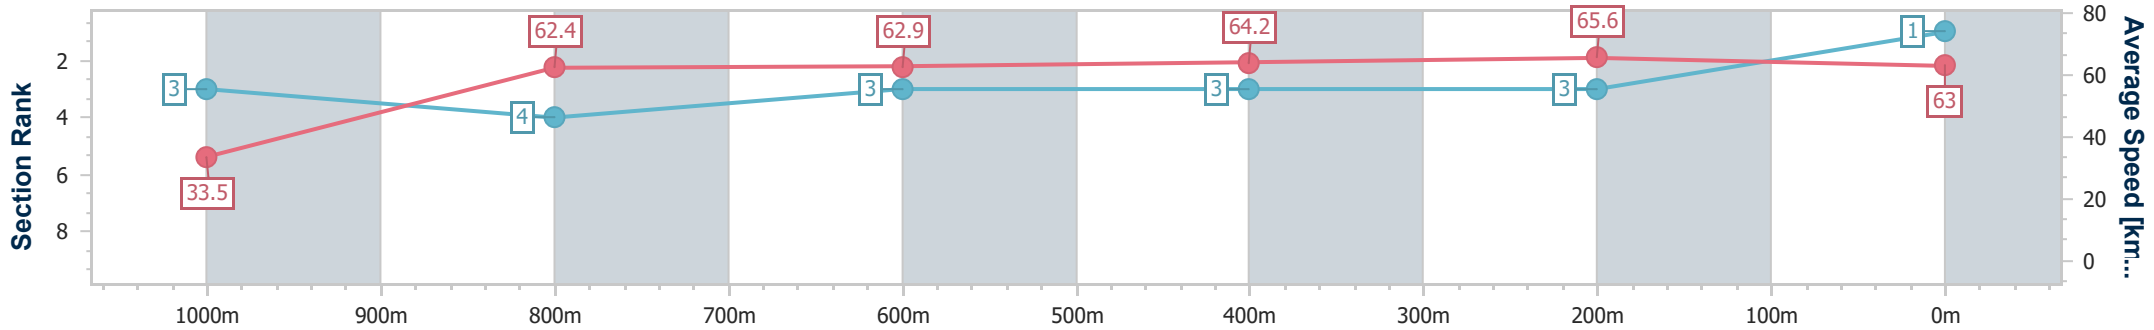

BRISBANE
RACING CLUB

Section	Overall	1000m	800m	600m	400m	200m
Section Times	1:01.91 [1] (0:05.37)	0:56.54 [3] (0:11.57)	0:44.97 [4] (0:11.46)	0:33.51 [3] (0:11.17)	0:22.34 [3] (0:10.91)	0:11.43 [3] (0:11.43)
Average Speed [km/h]	33.5	62.4	62.9	64.2	65.6	63.0
Top Speed [km/h]	53.3	65.6	64.8	65.4	66.4	65.8
Avg. Dist. to Rail [m]	3.6	1.2	0.4	0.9	1.1	0.4
Avg. Stride Freq. [Hz]	2.3	2.4	2.3	2.4	2.4	2.4
Avg. Stride Length [m]	4.1	7.1	7.3	7.3	7.4	7.0