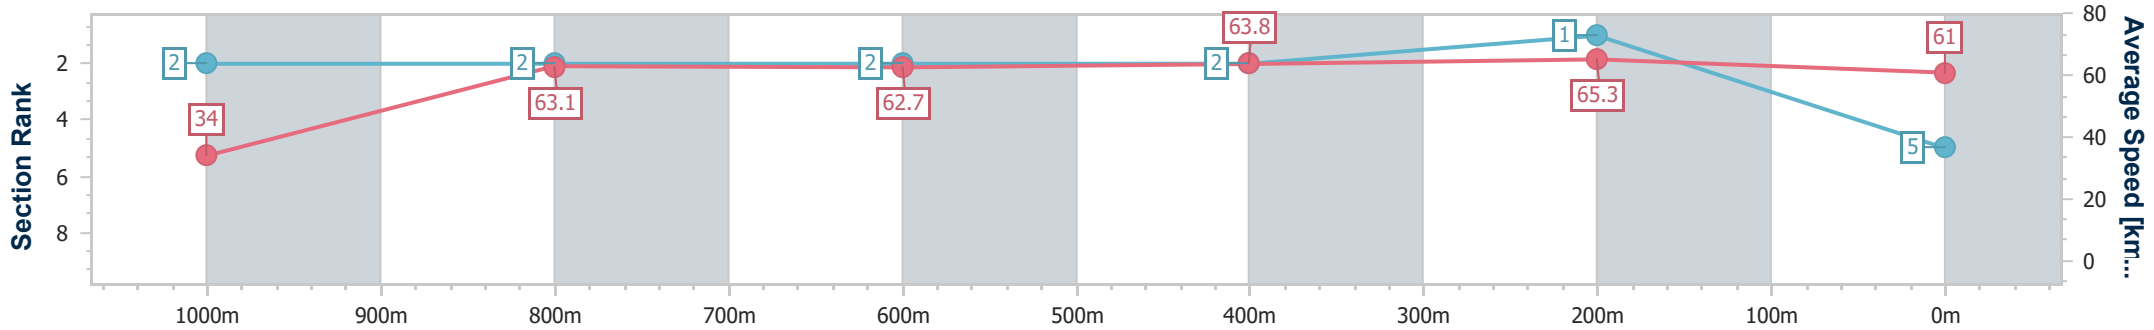

Section	Overall	1000m	800m	600m	400m	200m								
Section Times	1:02.22 [4] (0:05.19)	0:57.03 [1] (0:11.31)	0:45.72 [1] (0:11.50)	0:34.22 [1] (0:11.36)	0:22.86 [1] (0:11.05)	0:11.81 [2] (0:11.81)								
Average Speed [km/h]	34.7	63.4	62.5	63.4	65.1	61.0								
Top Speed [km/h]	58.0	64.8	63.9	64.3	66.6	63.7								
Avg. Dist. to Rail [m]	1.2	1.2	0.4	0.5	1.2	2.1								
Avg. Stride Freq. [Hz]	2.2	2.5	2.4	2.5	2.5	2.4								
Avg. Stride Length [m]	4.3	7.0	7.1	7.2	7.3	7.0								

- [] Ranking at each section and finish
- .-.- No data available at this section
- NA No data available

Horse/Jockey Name	Calescent
Final Rank	5
Fastest Section Time (Section)	0:05.27 (Overall)
Top Speed [km/h] (Section)	66.4 (400m)
Race State	Finished

Section	Overall	1000m	800m	600m	400m	200m									
Section Times	1:02.29 [5] (0:05.27)	0:57.02 [2] (0:11.46)	0:45.56 [2] (0:11.51)	0:34.05 [2] (0:11.23)	0:22.82 [2] (0:11.02)	0:11.80 [1] (0:11.80)									
Average Speed [km/h]	34.0	63.1	62.7	63.8	65.3	61.0									
Top Speed [km/h]	56.6	64.5	64.1	64.8	66.4	64.8									
Avg. Dist. to Rail [m]	2.7	1.4	0.5	0.7	0.5	0.4									
Avg. Stride Freq. [Hz]	2.2	2.6	2.5	2.5	2.6	2.6									
Avg. Stride Length [m]	4.3	6.5	6.5	6.7	6.7	6.6									