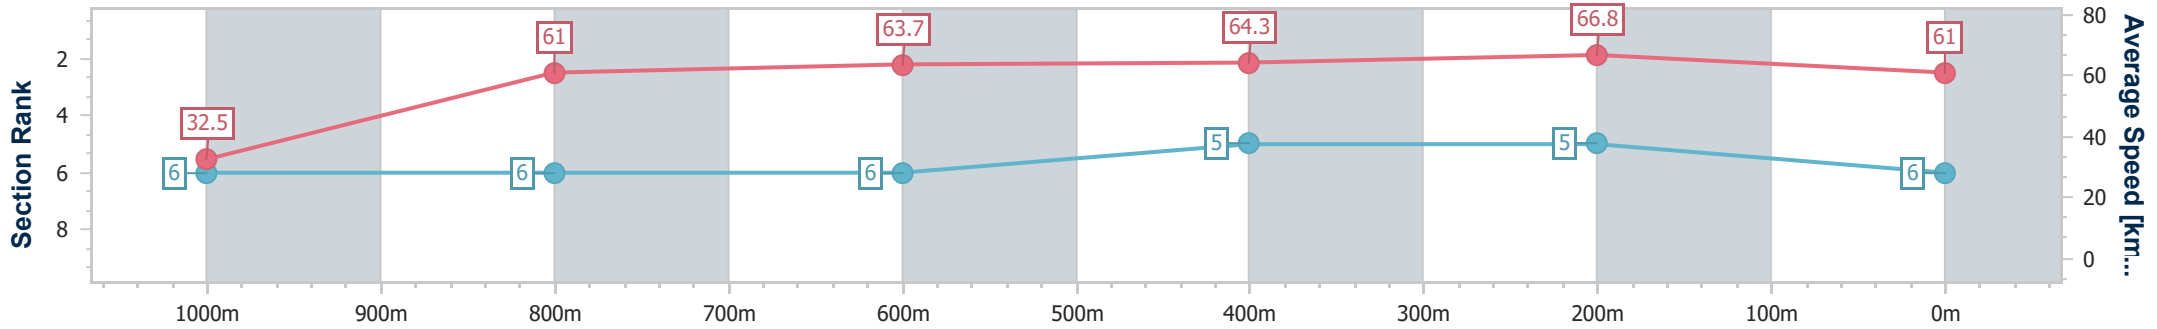

Horse/Jockey Name	Reliable Ruby
Final Rank	6
Fastest Section Time (Section)	0:05.54 (Overall)
Top Speed [km/h] (Section)	67.7 (400m)
Race State	Finished

Doomben QLD Professional
Race 2: STRADBROKE SEASON ON SALE NOW BENCHMARK
65 Handicap - 1050m
22 March 2023 - 13:38
Track Rating: Soft 6, Weather: Overcast, Rail Position: +7m Entire Course

BRISBANE RACING CLUB

Section	Overall	1000m	800m	600m	400m	200m								
Section Times	1:02.35 [6] (0:05.54)	0:56.81 [6] (0:11.86)	0:44.95 [6] (0:11.30)	0:33.65 [6] (0:11.13)	0:22.52 [5] (0:10.72)	0:11.80 [5] (0:11.80)								
Average Speed [km/h]	32.5	61.0	63.7	64.3	66.8	61.0								
Top Speed [km/h]	51.5	67.6	67.0	65.5	67.7	65.4								
Avg. Dist. to Rail [m]	6.3	3.0	0.4	1.0	2.5	2.2								
Avg. Stride Freq. [Hz]	2.1	2.2	2.0	2.4	2.5	2.4								
Avg. Stride Length [m]	4.4	7.7	8.7	7.4	7.5	7.0								

- [ ] Ranking at each section and finish
- -.-.- No data available at this section
- NA No data available