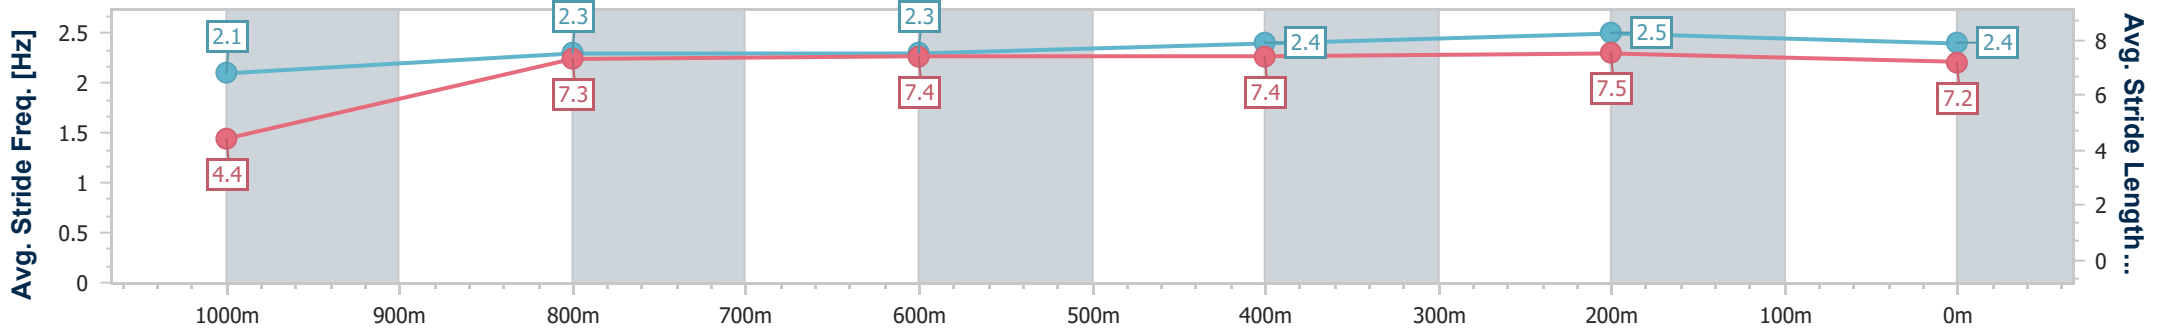

Horse/Jockey Name	Hard Reyva
Final Rank	3
Fastest Section Time (Section)	0:05.39 (Overall)
Top Speed [km/h] (Section)	67.6 (400m)
Race State	Finished

Doomben QLD Professional
Race 2: STRADBROKE SEASON ON SALE NOW BENCHMARK
65 Handicap - 1050m
22 March 2023 - 13:38
Track Rating: Soft 6, Weather: Overcast, Rail Position: +7m Entire Course

BRISBANE RACING CLUB

Section	Overall	1000m	800m	600m	400m	200m
Section Times	1:02.20 [3] (0:05.39)	0:56.81 [4] (0:11.76)	0:45.05 [5] (0:11.48)	0:33.57 [5] (0:11.25)	0:22.32 [6] (0:10.78)	0:11.54 [6] (0:11.54)
Average Speed [km/h]	33.5	61.5	63.1	64.0	66.8	62.5
Top Speed [km/h]	52.9	66.3	65.9	66.4	67.6	65.9
Avg. Dist. to Rail [m]	4.9	2.4	0.9	0.4	1.6	3.0
Avg. Stride Freq. [Hz]	2.1	2.3	2.3	2.4	2.5	2.4
Avg. Stride Length [m]	4.4	7.3	7.4	7.4	7.5	7.2

- [ ] Ranking at each section and finish
- -.-.- No data available at this section
- NA No data available