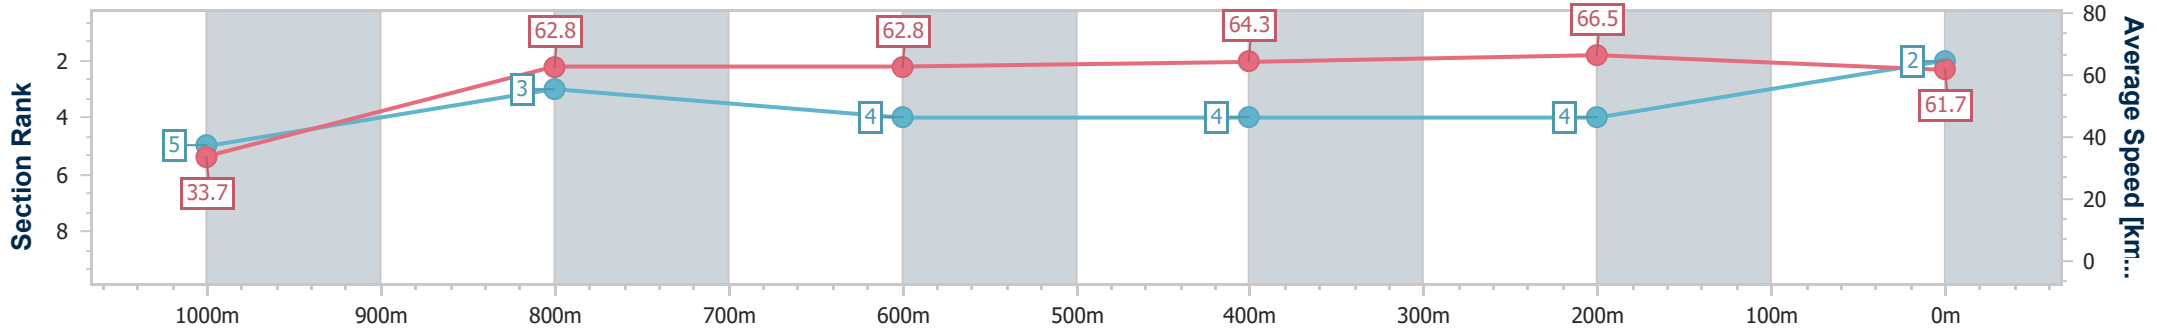

Horse/Jockey Name	Island Magic
Final Rank	2
Fastest Section Time (Section)	0:05.38 (Overall)
Top Speed [km/h] (Section)	67.0 (400m)
Race State	Finished

Doomben QLD Professional
Race 2: STRADBROKE SEASON ON SALE NOW BENCHMARK
65 Handicap - 1050m
22 March 2023 - 13:38
Track Rating: Soft 6, Weather: Overcast, Rail Position: +7m Entire Course

BRISBANE
RACING CLUB

Section	Overall	1000m	800m	600m	400m	200m
Section Times	1:02.15 [2] (0:05.38)	0:56.77 [5] (0:11.52)	0:45.25 [3] (0:11.55)	0:33.70 [4] (0:11.21)	0:22.49 [4] (0:10.82)	0:11.67 [4] (0:11.67)
Average Speed [km/h]	33.7	62.8	62.8	64.3	66.5	61.7
Top Speed [km/h]	52.7	65.9	65.5	65.5	67.0	66.1
Avg. Dist. to Rail [m]	4.5	2.5	1.4	0.5	1.4	1.5
Avg. Stride Freq. [Hz]	2.0	2.4	2.4	2.4	2.5	2.5
Avg. Stride Length [m]	4.7	7.2	7.4	7.4	7.3	7.0

- [ ] Ranking at each section and finish
- -.-.-.- No data available at this section
- NA No data available