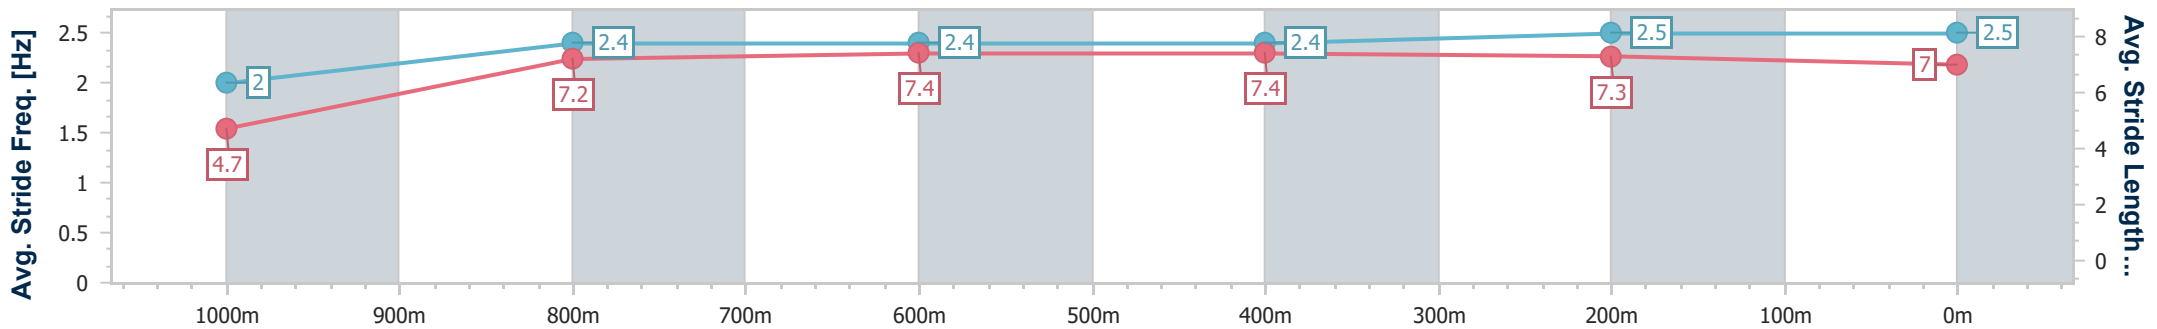

Horse/Jockey Name	Island Magic
Final Rank	2
Fastest Section Time (Section)	0:05.38 (Overall)
Top Speed [km/h] (Section)	67.0 (400m)
Race State	Finished

Doomben QLD Professional
Race 2: STRADBROKE SEASON ON SALE NOW BENCHMARK
65 Handicap - 1050m
22 March 2023 - 13:38
Track Rating: Soft 6, Weather: Overcast, Rail Position: +7m Entire Course

BRISBANE
RACING CLUB

Section	Overall	1000m	800m	600m	400m	200m
Section Times	1:02.15 [2] (0:05.38)	0:56.77 [5] (0:11.52)	0:45.25 [3] (0:11.55)	0:33.70 [4] (0:11.21)	0:22.49 [4] (0:10.82)	0:11.67 [4] (0:11.67)
Average Speed [km/h]	33.7	62.8	62.8	64.3	66.5	61.7
Top Speed [km/h]	52.7	65.9	65.5	65.5	67.0	66.1
Avg. Dist. to Rail [m]	4.5	2.5	1.4	0.5	1.4	1.5
Avg. Stride Freq. [Hz]	2.0	2.4	2.4	2.4	2.5	2.5
Avg. Stride Length [m]	4.7	7.2	7.4	7.4	7.3	7.0

- [ ] Ranking at each section and finish
- -.-.-.- No data available at this section
- NA No data available