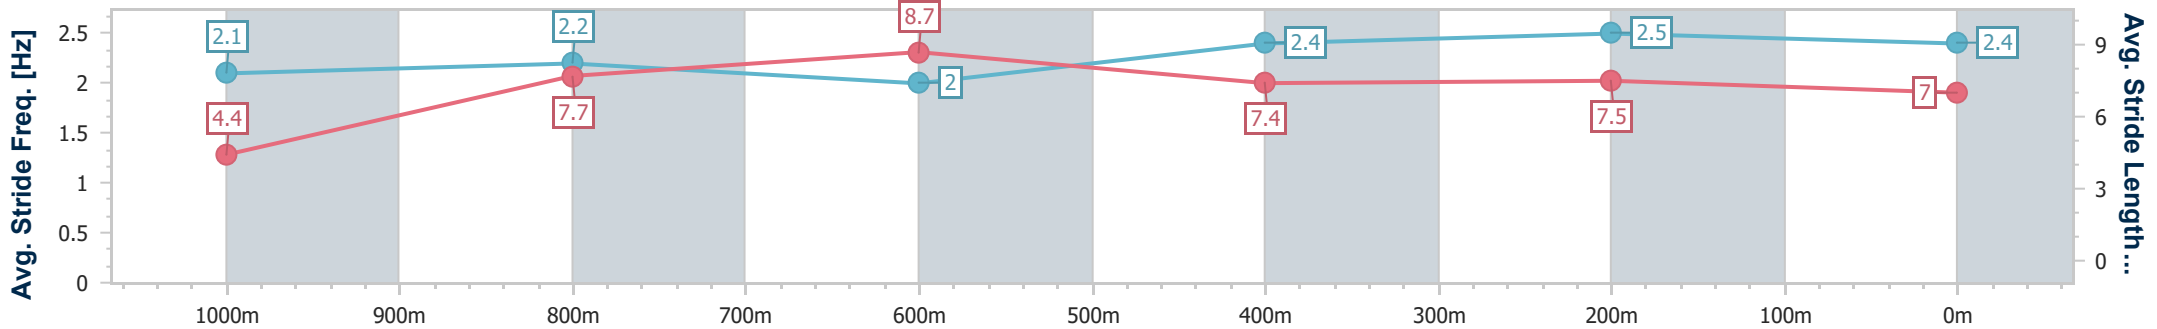

Horse/Jockey Name	Reliable Ruby
Final Rank	6
Fastest Section Time (Section)	0:05.54 (Overall)
Top Speed [km/h] (Section)	67.7 (400m)
Race State	Finished

Doomben QLD Professional
Race 2: STRADBROKE SEASON ON SALE NOW BENCHMARK
65 Handicap - 1050m
22 March 2023 - 13:38
Track Rating: Soft 6, Weather: Overcast, Rail Position: +7m Entire Course

BRISBANE RACING CLUB

Section	Overall	1000m	800m	600m	400m	200m								
Section Times	1:02.35 [6] (0:05.54)	0:56.81 [6] (0:11.86)	0:44.95 [6] (0:11.30)	0:33.65 [6] (0:11.13)	0:22.52 [5] (0:10.72)	0:11.80 [5] (0:11.80)								
Average Speed [km/h]	32.5	61.0	63.7	64.3	66.8	61.0								
Top Speed [km/h]	51.5	67.6	67.0	65.5	67.7	65.4								
Avg. Dist. to Rail [m]	6.3	3.0	0.4	1.0	2.5	2.2								
Avg. Stride Freq. [Hz]	2.1	2.2	2.0	2.4	2.5	2.4								
Avg. Stride Length [m]	4.4	7.7	8.7	7.4	7.5	7.0								

- [ ] Ranking at each section and finish
- -.-.- No data available at this section
- NA No data available