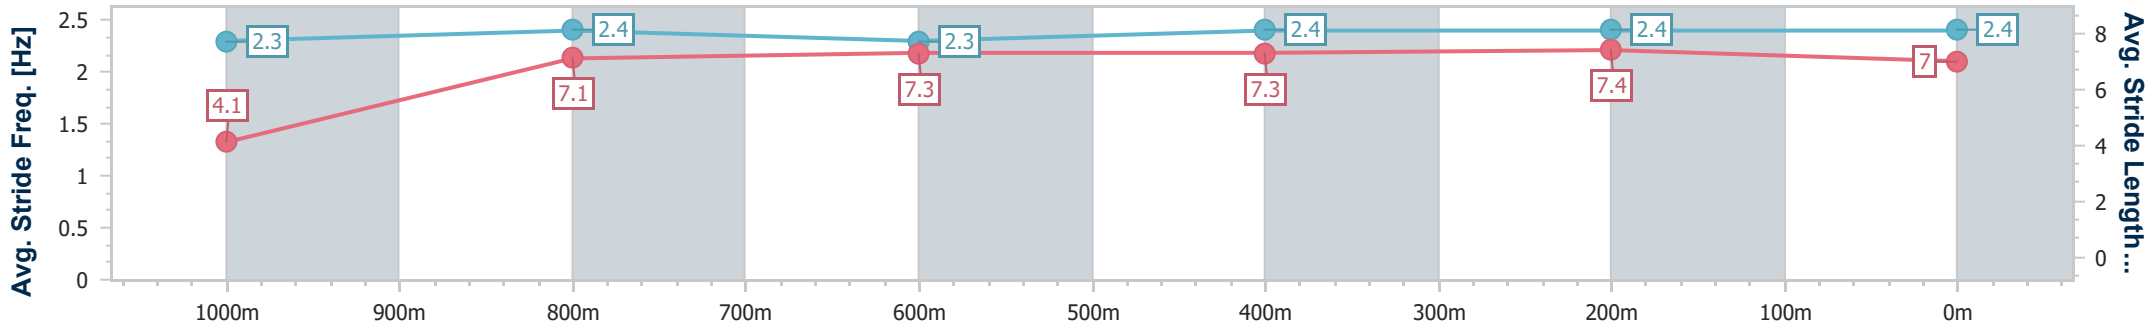

Horse/Jockey Name	Airstrike
Final Rank	1
Fastest Section Time (Section)	0:05.37 (Overall)
Top Speed [km/h] (Section)	66.4 (400m)
Race State	Finished

Doomben QLD Professional
Race 2: STRADBROKE SEASON ON SALE NOW BENCHMARK
65 Handicap - 1050m
22 March 2023 - 13:38
Track Rating: Soft 6, Weather: Overcast, Rail Position: +7m Entire Course

BRISBANE
RACING CLUB

Section	Overall	1000m	800m	600m	400m	200m
Section Times	1:01.91 [1] (0:05.37)	0:56.54 [3] (0:11.57)	0:44.97 [4] (0:11.46)	0:33.51 [3] (0:11.17)	0:22.34 [3] (0:10.91)	0:11.43 [3] (0:11.43)
Average Speed [km/h]	33.5	62.4	62.9	64.2	65.6	63.0
Top Speed [km/h]	53.3	65.6	64.8	65.4	66.4	65.8
Avg. Dist. to Rail [m]	3.6	1.2	0.4	0.9	1.1	0.4
Avg. Stride Freq. [Hz]	2.3	2.4	2.3	2.4	2.4	2.4
Avg. Stride Length [m]	4.1	7.1	7.3	7.3	7.4	7.0