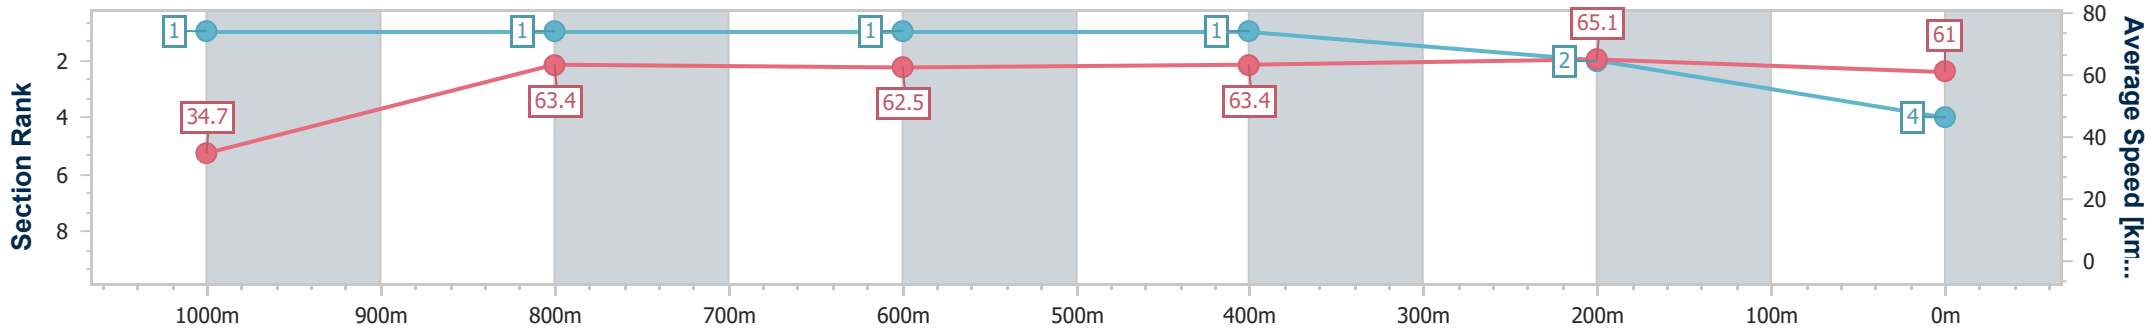

Horse/Jockey Name	Paperclip
Final Rank	4
Fastest Section Time (Section)	0:05.19 (Overall)
Top Speed [km/h] (Section)	66.6 (400m)
Race State	Finished

Doomben QLD Professional
Race 2: STRADBROKE SEASON ON SALE NOW BENCHMARK
65 Handicap - 1050m
22 March 2023 - 13:38
Track Rating: Soft 6, Weather: Overcast, Rail Position: +7m Entire Course

BRISBANE RACING CLUB

Section	Overall	1000m	800m	600m	400m	200m								
Section Times	1:02.22 [4] (0:05.19)	0:57.03 [1] (0:11.31)	0:45.72 [1] (0:11.50)	0:34.22 [1] (0:11.36)	0:22.86 [1] (0:11.05)	0:11.81 [2] (0:11.81)								
Average Speed [km/h]	34.7	63.4	62.5	63.4	65.1	61.0								
Top Speed [km/h]	58.0	64.8	63.9	64.3	66.6	63.7								
Avg. Dist. to Rail [m]	1.2	1.2	0.4	0.5	1.2	2.1								
Avg. Stride Freq. [Hz]	2.2	2.5	2.4	2.5	2.5	2.4								
Avg. Stride Length [m]	4.3	7.0	7.1	7.2	7.3	7.0								

- [ ] Ranking at each section and finish
- -.-.- No data available at this section
- NA No data available