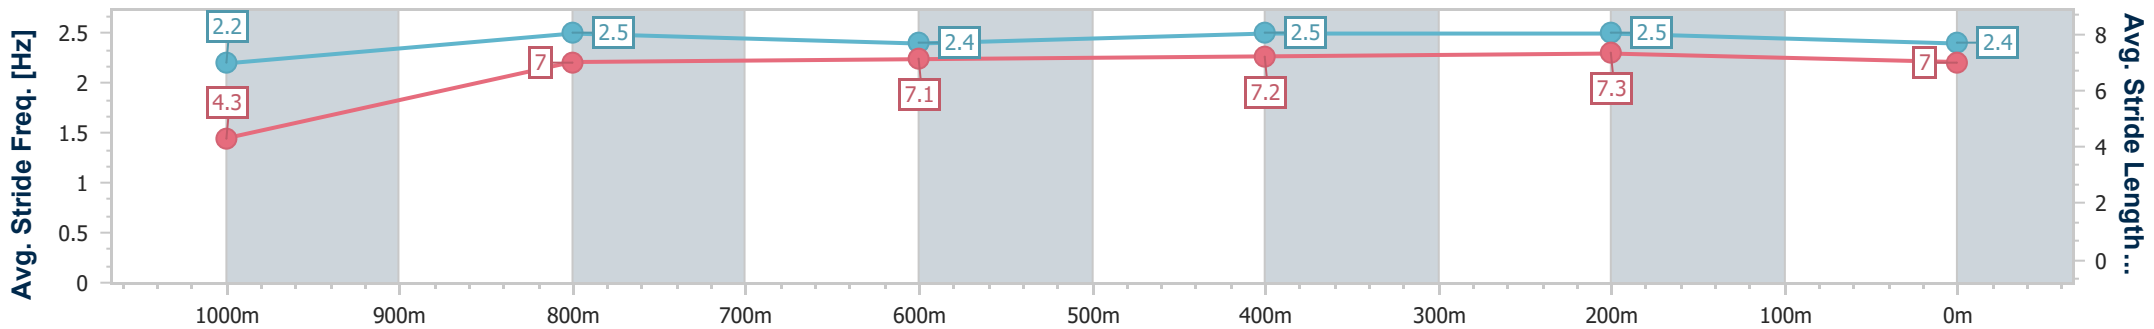

Horse/Jockey Name	Paperclip
Final Rank	4
Fastest Section Time (Section)	0:05.19 (Overall)
Top Speed [km/h] (Section)	66.6 (400m)
Race State	Finished

Doomben QLD Professional
Race 2: STRADBROKE SEASON ON SALE NOW BENCHMARK
65 Handicap - 1050m
22 March 2023 - 13:38
Track Rating: Soft 6, Weather: Overcast, Rail Position: +7m Entire Course

BRISBANE RACING CLUB

Section	Overall	1000m	800m	600m	400m	200m								
Section Times	1:02.22 [4] (0:05.19)	0:57.03 [1] (0:11.31)	0:45.72 [1] (0:11.50)	0:34.22 [1] (0:11.36)	0:22.86 [1] (0:11.05)	0:11.81 [2] (0:11.81)								
Average Speed [km/h]	34.7	63.4	62.5	63.4	65.1	61.0								
Top Speed [km/h]	58.0	64.8	63.9	64.3	66.6	63.7								
Avg. Dist. to Rail [m]	1.2	1.2	0.4	0.5	1.2	2.1								
Avg. Stride Freq. [Hz]	2.2	2.5	2.4	2.5	2.5	2.4								
Avg. Stride Length [m]	4.3	7.0	7.1	7.2	7.3	7.0								

- [ ] Ranking at each section and finish
- -.-.- No data available at this section
- NA No data available