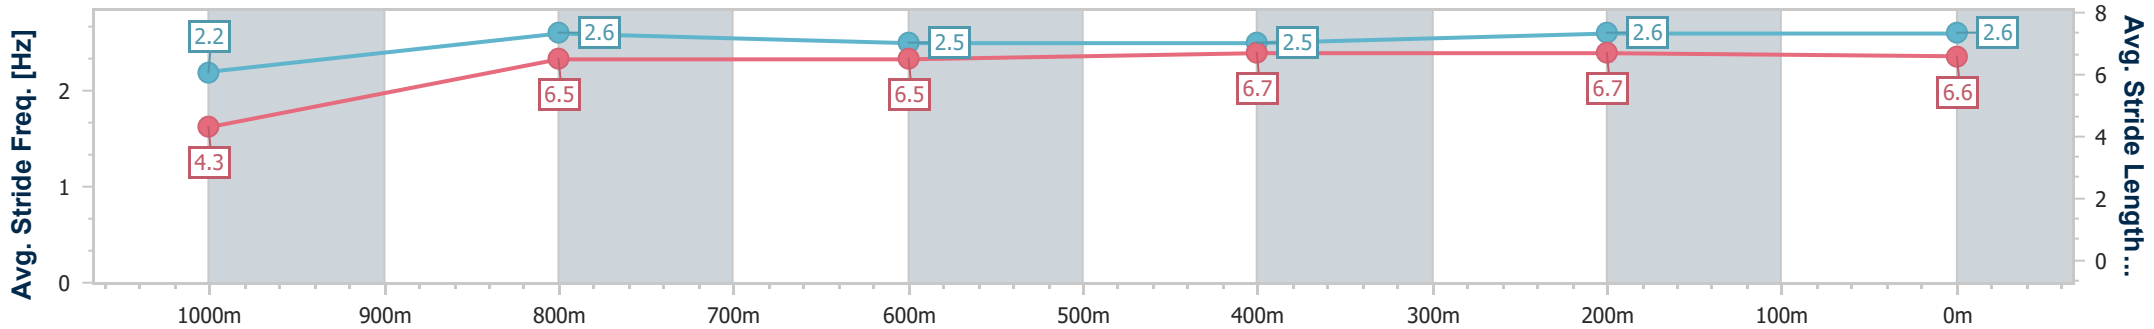

Horse/Jockey Name	Calescent
Final Rank	5
Fastest Section Time (Section)	0:05.27 (Overall)
Top Speed [km/h] (Section)	66.4 (400m)
Race State	Finished

Doomben QLD Professional
Race 2: STRADBROKE SEASON ON SALE NOW BENCHMARK
65 Handicap - 1050m
22 March 2023 - 13:38
Track Rating: Soft 6, Weather: Overcast, Rail Position: +7m Entire Course

BRISBANE RACING CLUB

Section	Overall	1000m	800m	600m	400m	200m									
Section Times	1:02.29 [5] (0:05.27)	0:57.02 [2] (0:11.46)	0:45.56 [2] (0:11.51)	0:34.05 [2] (0:11.23)	0:22.82 [2] (0:11.02)	0:11.80 [1] (0:11.80)									
Average Speed [km/h]	34.0	63.1	62.7	63.8	65.3	61.0									
Top Speed [km/h]	56.6	64.5	64.1	64.8	66.4	64.8									
Avg. Dist. to Rail [m]	2.7	1.4	0.5	0.7	0.5	0.4									
Avg. Stride Freq. [Hz]	2.2	2.6	2.5	2.5	2.6	2.6									
Avg. Stride Length [m]	4.3	6.5	6.5	6.7	6.7	6.6									

- [ ] Ranking at each section and finish
- -.-.- No data available at this section
- NA No data available