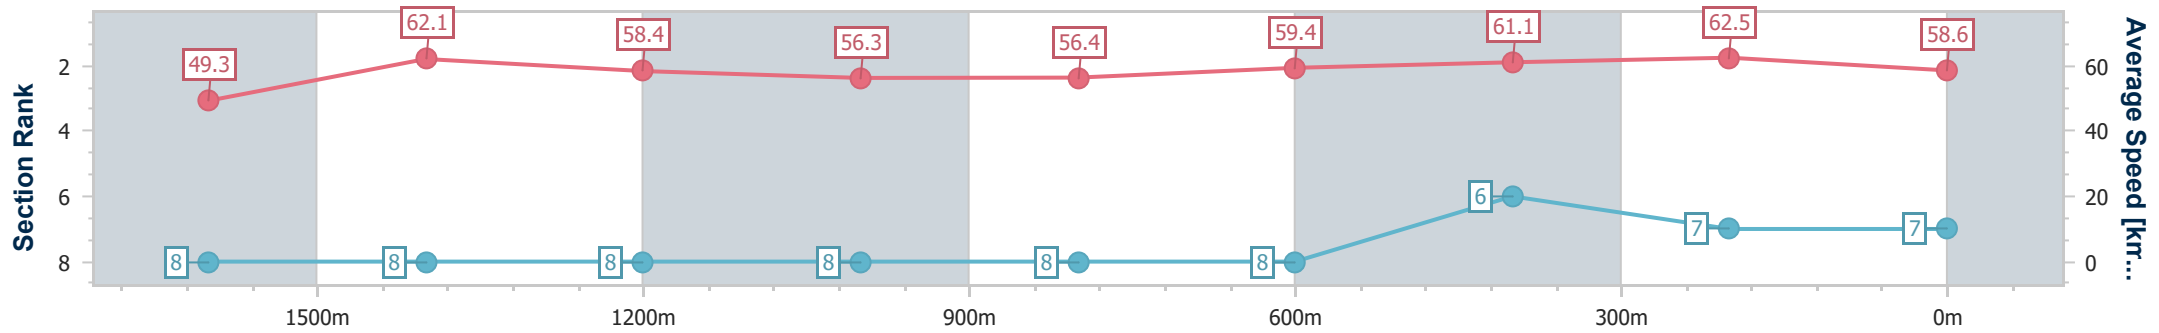

Sunshine Coast QLD Professional
 Race 3: ALL ASPECT SPRAYING Class 4 Handicap - 1800m
 19 March 2023 - 13:34
 Track Rating: Good 4, Weather: Fine, Rail Position: +5m Entire

Section	Overall	1600m	1400m	1200m	1000m	800m	600m	400m	200m				
Section Times	1:51.87 [6] (0:14.58)	1:37.29 [7] (0:11.63)	1:25.66 [7] (0:12.45)	1:13.21 [7] (0:12.94)	1:00.27 [7] (0:12.77)	0:47.50 [7] (0:12.29)	0:35.21 [7] (0:11.85)	0:23.36 [7] (0:11.35)	0:12.01 [6] (0:12.01)				
Average Speed [km/h]	49.9	62.4	58.3	55.8	56.9	59.4	61.2	63.5	59.9				
Top Speed [km/h]	62.9	63.4	61.9	56.7	59.1	61.3	62.5	63.9	63.3				
Avg. Dist. to Rail [m]	5.9	3.1	3.2	3.5	3.4	2.4	1.4	4.0	2.4				
Avg. Stride Freq. [Hz]	2.2	2.3	2.3	2.2	2.3	2.3	2.3	2.4	2.3				
Avg. Stride Length [m]	6.3	7.1	6.8	6.7	6.8	7.0	7.2	7.3	7.1				

- [] Ranking at each section and finish
- .-.- No data available at this section
- NA No data available

Horse/Jockey Name	Angels Share
Final Rank	7
Fastest Section Time (Section)	0:11.53 (400m)
Top Speed [km/h] (Section)	63.6 (400m)
Race State	Finished

Sunshine Coast QLD Professional
 Race 3: ALL ASPECT SPRAYING Class 4 Handicap - 1800m
 19 March 2023 - 13:34
 Track Rating: Good 4, Weather: Fine, Rail Position: +5m Entire

Section	Overall	1600m	1400m	1200m	1000m	800m	600m	400m	200m
Section Times	1:52.24 [7] (0:14.70)	1:37.54 [8] (0:11.64)	1:25.90 [8] (0:12.40)	1:13.50 [8] (0:12.83)	1:00.67 [8] (0:12.83)	0:47.84 [8] (0:12.22)	0:35.62 [8] (0:11.81)	0:23.81 [6] (0:11.53)	0:12.28 [7] (0:12.28)
Average Speed [km/h]	49.3	62.1	58.4	56.3	56.4	59.4	61.1	62.5	58.6
Top Speed [km/h]	61.8	62.9	61.8	57.6	58.8	60.7	62.3	63.6	61.3
Avg. Dist. to Rail [m]	4.2	2.1	2.3	2.3	2.3	1.5	0.4	1.5	0.5
Avg. Stride Freq. [Hz]	2.2	2.3	2.2	2.2	2.2	2.2	2.3	2.3	2.3
Avg. Stride Length [m]	6.1	7.1	6.9	6.9	7.0	7.3	7.4	7.4	7.2