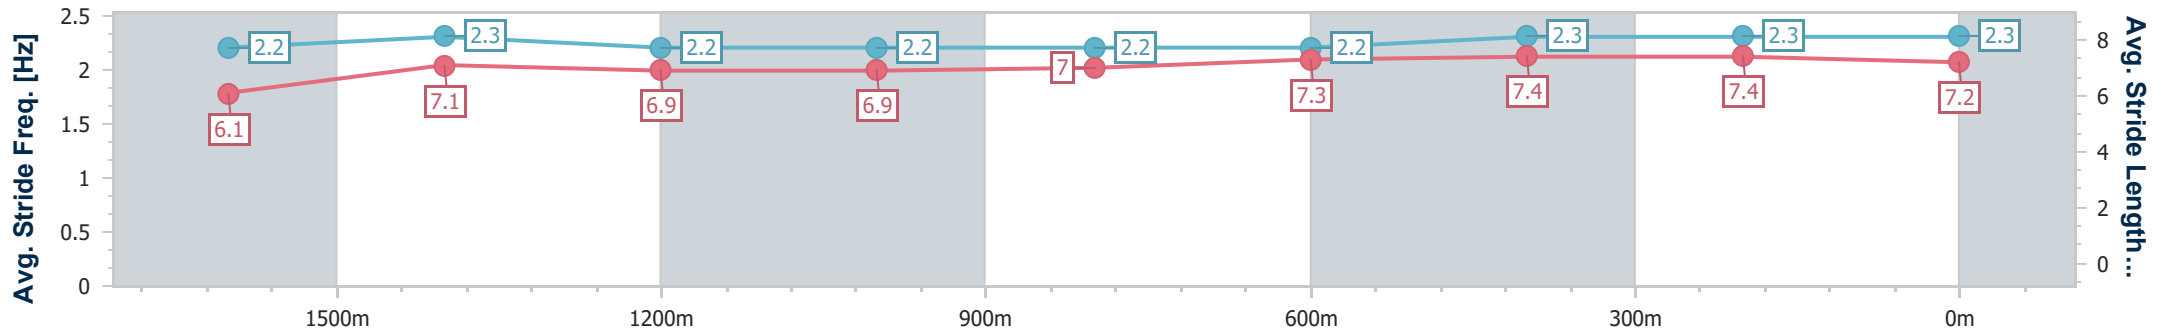

Sunshine Coast QLD Professional
 Race 3: ALL ASPECT SPRAYING Class 4 Handicap - 1800m
 19 March 2023 - 13:34
 Track Rating: Good 4, Weather: Fine, Rail Position: +5m Entire

Section	Overall	1600m	1400m	1200m	1000m	800m	600m	400m	200m				
Section Times	1:51.87 [6] (0:14.58)	1:37.29 [7] (0:11.63)	1:25.66 [7] (0:12.45)	1:13.21 [7] (0:12.94)	1:00.27 [7] (0:12.77)	0:47.50 [7] (0:12.29)	0:35.21 [7] (0:11.85)	0:23.36 [7] (0:11.35)	0:12.01 [6] (0:12.01)				
Average Speed [km/h]	49.9	62.4	58.3	55.8	56.9	59.4	61.2	63.5	59.9				
Top Speed [km/h]	62.9	63.4	61.9	56.7	59.1	61.3	62.5	63.9	63.3				
Avg. Dist. to Rail [m]	5.9	3.1	3.2	3.5	3.4	2.4	1.4	4.0	2.4				
Avg. Stride Freq. [Hz]	2.2	2.3	2.3	2.2	2.3	2.3	2.3	2.4	2.3				
Avg. Stride Length [m]	6.3	7.1	6.8	6.7	6.8	7.0	7.2	7.3	7.1				

- [] Ranking at each section and finish
- .-.- No data available at this section
- NA No data available

Horse/Jockey Name	Angels Share
Final Rank	7
Fastest Section Time (Section)	0:11.53 (400m)
Top Speed [km/h] (Section)	63.6 (400m)
Race State	Finished

Sunshine Coast QLD Professional
 Race 3: ALL ASPECT SPRAYING Class 4 Handicap - 1800m
 19 March 2023 - 13:34
 Track Rating: Good 4, Weather: Fine, Rail Position: +5m Entire

Section	Overall	1600m	1400m	1200m	1000m	800m	600m	400m	200m
Section Times	1:52.24 [7] (0:14.70)	1:37.54 [8] (0:11.64)	1:25.90 [8] (0:12.40)	1:13.50 [8] (0:12.83)	1:00.67 [8] (0:12.83)	0:47.84 [8] (0:12.22)	0:35.62 [8] (0:11.81)	0:23.81 [6] (0:11.53)	0:12.28 [7] (0:12.28)
Average Speed [km/h]	49.3	62.1	58.4	56.3	56.4	59.4	61.1	62.5	58.6
Top Speed [km/h]	61.8	62.9	61.8	57.6	58.8	60.7	62.3	63.6	61.3
Avg. Dist. to Rail [m]	4.2	2.1	2.3	2.3	2.3	1.5	0.4	1.5	0.5
Avg. Stride Freq. [Hz]	2.2	2.3	2.2	2.2	2.2	2.2	2.3	2.3	2.3
Avg. Stride Length [m]	6.1	7.1	6.9	6.9	7.0	7.3	7.4	7.4	7.2