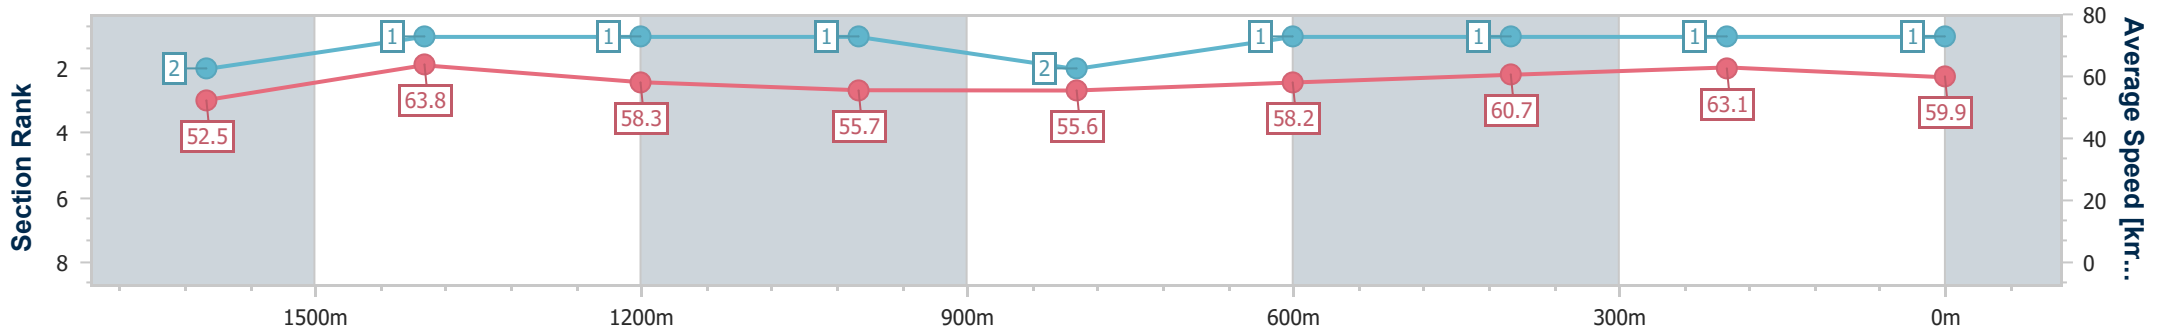

Horse/Jockey Name	Early Thoughts
Final Rank	1
Fastest Section Time (Section)	0:11.42 (1600m)
Top Speed [km/h] (Section)	65.5 (1600m)
Race State	Finished

Sunshine Coast QLD Professional
Race 3: ALL ASPECT SPRAYING Class 4 Handicap - 1800m
19 March 2023 - 13:34
Track Rating: Good 4, Weather: Fine, Rail Position: +5m Entire

Section	Overall	1600m	1400m	1200m	1000m	800m	600m	400m	200m				
Section Times	1:51.35 [1] (0:13.93)	1:37.42 [2] (0:11.42)	1:26.00 [1] (0:12.44)	1:13.56 [1] (0:12.94)	1:00.62 [1] (0:13.02)	0:47.60 [2] (0:12.40)	0:35.20 [1] (0:11.78)	0:23.42 [1] (0:11.42)	0:12.00 [1] (0:12.00)				
Average Speed [km/h]	52.5	63.8	58.3	55.7	55.6	58.2	60.7	63.1	59.9				
Top Speed [km/h]	65.0	65.5	61.2	57.5	56.5	60.0	62.1	63.7	62.7				
Avg. Dist. to Rail [m]	5.9	4.3	2.9	2.7	2.0	0.5	1.1	0.3	0.4				
Avg. Stride Freq. [Hz]	2.2	2.3	2.2	2.2	2.1	2.2	2.2	2.3	2.2				
Avg. Stride Length [m]	6.5	7.6	7.3	7.1	7.1	7.4	7.6	7.7	7.5				

- [ ] Ranking at each section and finish
- -.-.- No data available at this section
- NA No data available