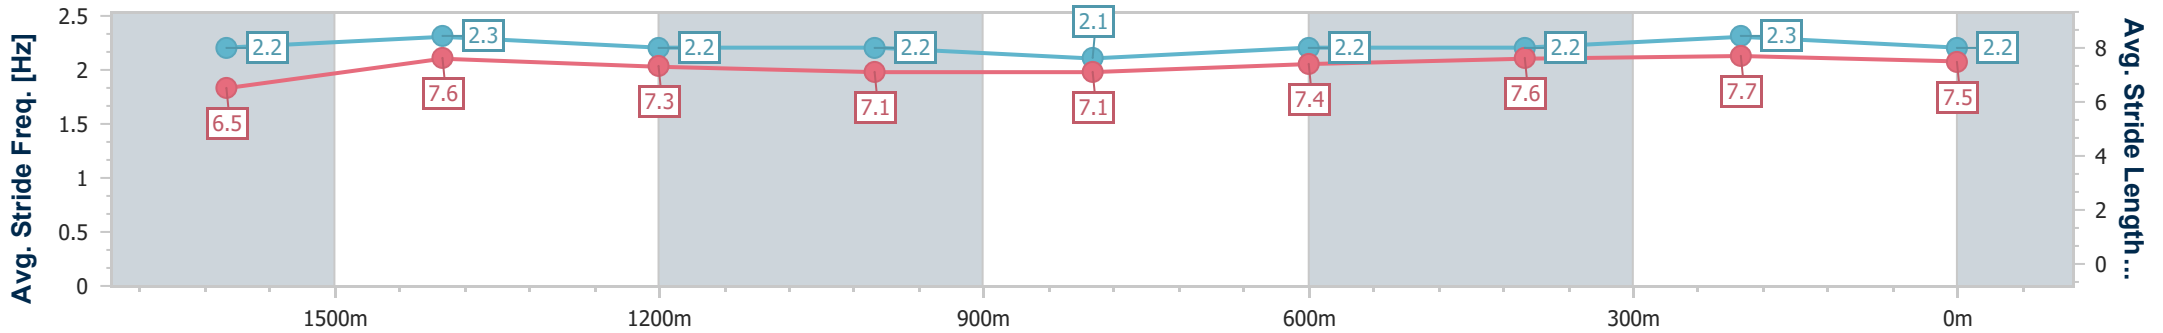

Horse/Jockey Name	Early Thoughts
Final Rank	1
Fastest Section Time (Section)	0:11.42 (1600m)
Top Speed [km/h] (Section)	65.5 (1600m)
Race State	Finished

Sunshine Coast QLD Professional
Race 3: ALL ASPECT SPRAYING Class 4 Handicap - 1800m
19 March 2023 - 13:34
Track Rating: Good 4, Weather: Fine, Rail Position: +5m Entire

Section	Overall	1600m	1400m	1200m	1000m	800m	600m	400m	200m				
Section Times	1:51.35 [1] (0:13.93)	1:37.42 [2] (0:11.42)	1:26.00 [1] (0:12.44)	1:13.56 [1] (0:12.94)	1:00.62 [1] (0:13.02)	0:47.60 [2] (0:12.40)	0:35.20 [1] (0:11.78)	0:23.42 [1] (0:11.42)	0:12.00 [1] (0:12.00)				
Average Speed [km/h]	52.5	63.8	58.3	55.7	55.6	58.2	60.7	63.1	59.9				
Top Speed [km/h]	65.0	65.5	61.2	57.5	56.5	60.0	62.1	63.7	62.7				
Avg. Dist. to Rail [m]	5.9	4.3	2.9	2.7	2.0	0.5	1.1	0.3	0.4				
Avg. Stride Freq. [Hz]	2.2	2.3	2.2	2.2	2.1	2.2	2.2	2.3	2.2				
Avg. Stride Length [m]	6.5	7.6	7.3	7.1	7.1	7.4	7.6	7.7	7.5				

- [ ] Ranking at each section and finish
- -.-.- No data available at this section
- NA No data available