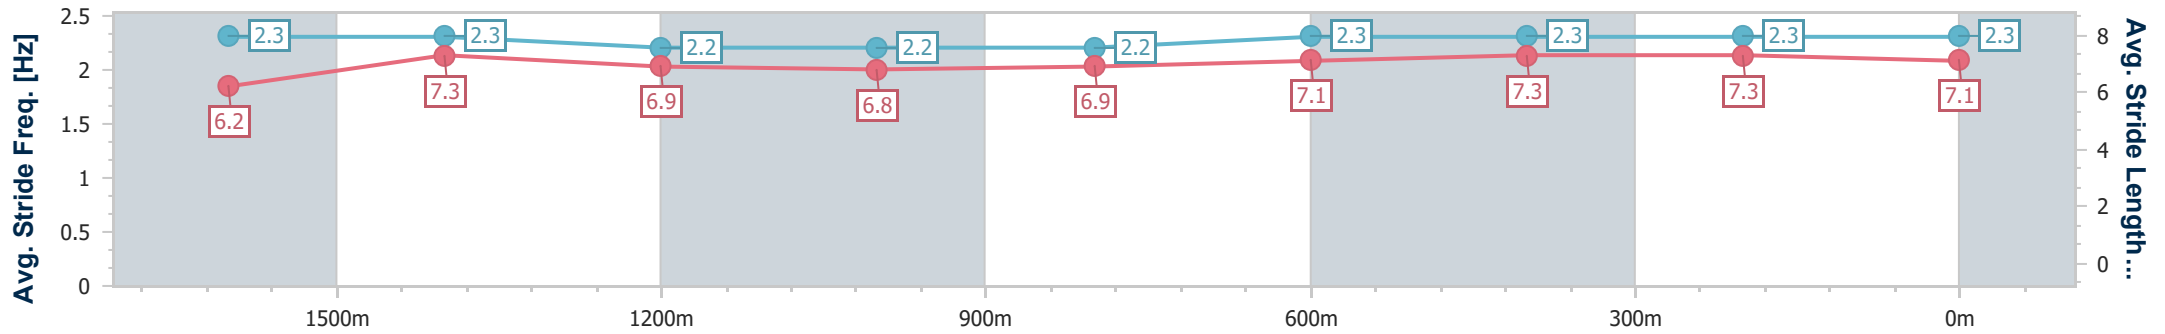

Sunshine Coast QLD Professional
 Race 3: ALL ASPECT SPRAYING Class 4 Handicap - 1800m
 19 March 2023 - 13:34
 Track Rating: Good 4, Weather: Fine, Rail Position: +5m Entire

Section	Overall	1600m	1400m	1200m	1000m	800m	600m	400m	200m
Section Times	1:52.24 [7] (0:14.70)	1:37.54 [8] (0:11.64)	1:25.90 [8] (0:12.40)	1:13.50 [8] (0:12.83)	1:00.67 [8] (0:12.83)	0:47.84 [8] (0:12.22)	0:35.62 [8] (0:11.81)	0:23.81 [6] (0:11.53)	0:12.28 [7] (0:12.28)
Average Speed [km/h]	49.3	62.1	58.4	56.3	56.4	59.4	61.1	62.5	58.6
Top Speed [km/h]	61.8	62.9	61.8	57.6	58.8	60.7	62.3	63.6	61.3
Avg. Dist. to Rail [m]	4.2	2.1	2.3	2.3	2.3	1.5	0.4	1.5	0.5
Avg. Stride Freq. [Hz]	2.2	2.3	2.2	2.2	2.2	2.2	2.3	2.3	2.3
Avg. Stride Length [m]	6.1	7.1	6.9	6.9	7.0	7.3	7.4	7.4	7.2

- [] Ranking at each section and finish
- .-.- No data available at this section
- NA No data available

Horse/Jockey Name	Painted Black
Final Rank	8
Fastest Section Time (Section)	0:11.68 (1600m)
Top Speed [km/h] (Section)	63.2 (1600m)
Race State	Finished

Sunshine Coast QLD Professional
 Race 3: ALL ASPECT SPRAYING Class 4 Handicap - 1800m
 19 March 2023 - 13:34
 Track Rating: Good 4, Weather: Fine, Rail Position: +5m Entire

Section	Overall	1600m	1400m	1200m	1000m	800m	600m	400m	200m
Section Times	1:52.78 [8] (0:14.08)	1:38.70 [4] (0:11.68)	1:27.02 [4] (0:12.39)	1:14.63 [4] (0:12.89)	1:01.74 [4] (0:12.84)	0:48.90 [3] (0:12.55)	0:36.35 [4] (0:12.07)	0:24.28 [5] (0:11.86)	0:12.42 [8] (0:12.42)
Average Speed [km/h]	51.3	61.9	58.4	56.1	56.7	58.5	60.4	60.7	58.0
Top Speed [km/h]	62.5	63.2	60.5	57.0	57.6	59.8	61.2	61.7	60.0
Avg. Dist. to Rail [m]	2.2	1.5	2.8	3.3	3.7	3.3	2.2	5.9	5.4
Avg. Stride Freq. [Hz]	2.3	2.3	2.2	2.2	2.2	2.3	2.3	2.3	2.3
Avg. Stride Length [m]	6.2	7.3	6.9	6.8	6.9	7.1	7.3	7.3	7.1

- [] Ranking at each section and finish
- .-.- No data available at this section
- NA No data available