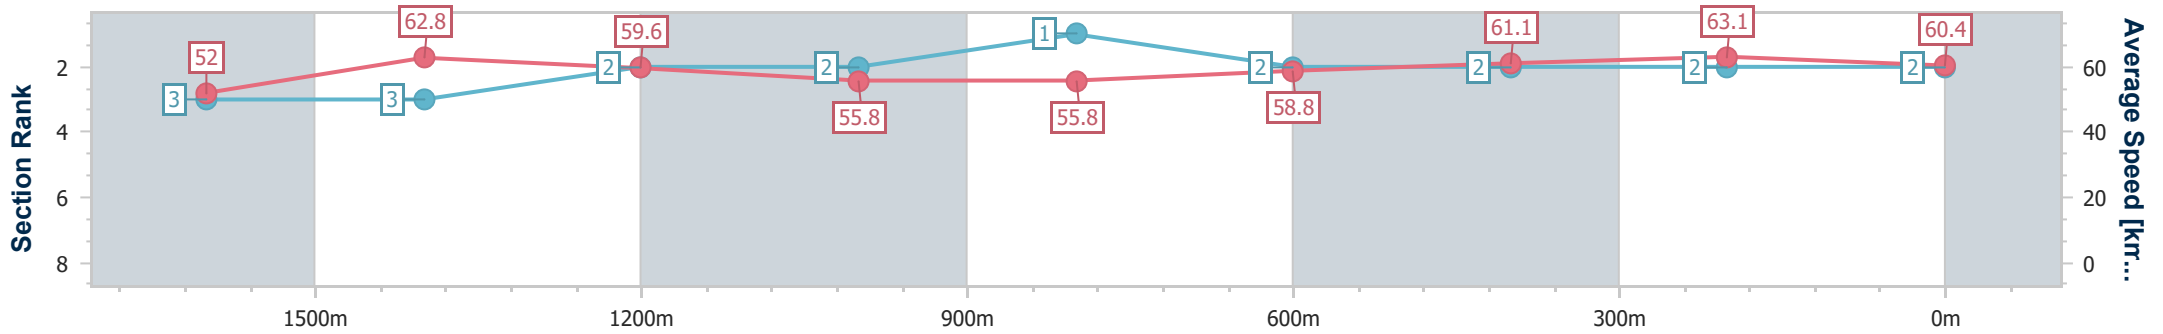

Horse/Jockey Name	Where Ya Bean
Final Rank	2
Fastest Section Time (Section)	0:11.40 (400m)
Top Speed [km/h] (Section)	63.7 (400m)
Race State	Finished

Sunshine Coast QLD Professional
Race 3: ALL ASPECT SPRAYING Class 4 Handicap - 1800m
19 March 2023 - 13:34
Track Rating: Good 4, Weather: Fine, Rail Position: +5m Entire

Section	Overall	1600m	1400m	1200m	1000m	800m	600m	400m	200m
Section Times	1:51.36 [2] (0:14.01)	1:37.35 [3] (0:11.60)	1:25.75 [3] (0:12.17)	1:13.58 [2] (0:12.93)	1:00.65 [2] (0:12.98)	0:47.67 [1] (0:12.46)	0:35.21 [2] (0:11.88)	0:23.33 [2] (0:11.40)	0:11.93 [2] (0:11.93)
Average Speed [km/h]	52.0	62.8	59.6	55.8	55.8	58.8	61.1	63.1	60.4
Top Speed [km/h]	63.1	63.3	61.9	56.7	56.7	60.0	62.3	63.7	62.3
Avg. Dist. to Rail [m]	7.7	3.0	3.1	3.1	3.0	2.5	1.5	2.7	1.5
Avg. Stride Freq. [Hz]	2.1	2.1	2.1	2.0	2.0	2.1	2.1	2.2	2.2
Avg. Stride Length [m]	6.8	7.9	7.7	7.3	7.3	7.6	7.9	7.9	7.7

- [ ] Ranking at each section and finish
- -.-.- No data available at this section
- NA No data available