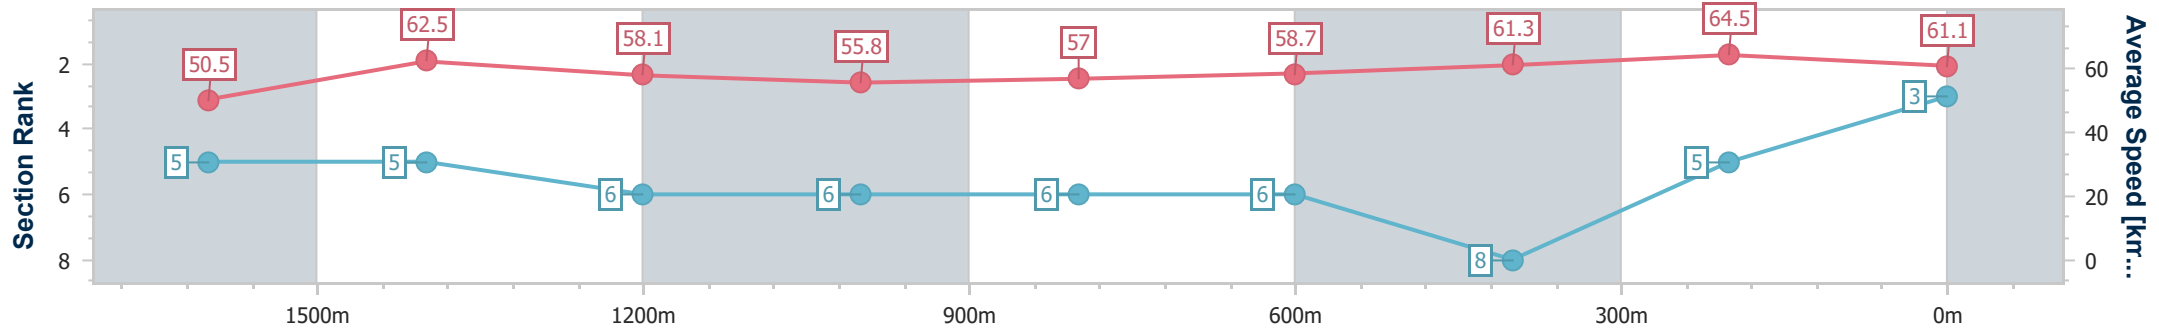

Horse/Jockey Name	Flensburg
Final Rank	3
Fastest Section Time (Section)	0:11.15 (400m)
Top Speed [km/h] (Section)	65.2 (400m)
Race State	Finished

Sunshine Coast QLD Professional
Race 3: ALL ASPECT SPRAYING Class 4 Handicap - 1800m
19 March 2023 - 13:34
Track Rating: Good 4, Weather: Fine, Rail Position: +5m Entire

Section	Overall	1600m	1400m	1200m	1000m	800m	600m	400m	200m				
Section Times	1:51.48 [3] (0:14.29)	1:37.19 [5] (0:11.64)	1:25.55 [5] (0:12.47)	1:13.08 [6] (0:12.95)	1:00.13 [6] (0:12.74)	0:47.39 [6] (0:12.50)	0:34.89 [6] (0:11.92)	0:22.97 [8] (0:11.15)	0:11.82 [5] (0:11.82)				
Average Speed [km/h]	50.5	62.5	58.1	55.8	57.0	58.7	61.3	64.5	61.1				
Top Speed [km/h]	63.7	63.0	61.2	56.8	58.8	59.7	63.5	65.2	63.9				
Avg. Dist. to Rail [m]	3.2	2.8	3.2	3.1	3.2	3.2	2.5	6.4	4.4				
Avg. Stride Freq. [Hz]	2.1	2.2	2.1	2.1	2.1	2.1	2.2	2.3	2.2				
Avg. Stride Length [m]	6.5	7.4	7.3	7.1	7.2	7.4	7.6	7.7	7.7				

- [ ] Ranking at each section and finish
- -.-.- No data available at this section
- NA No data available