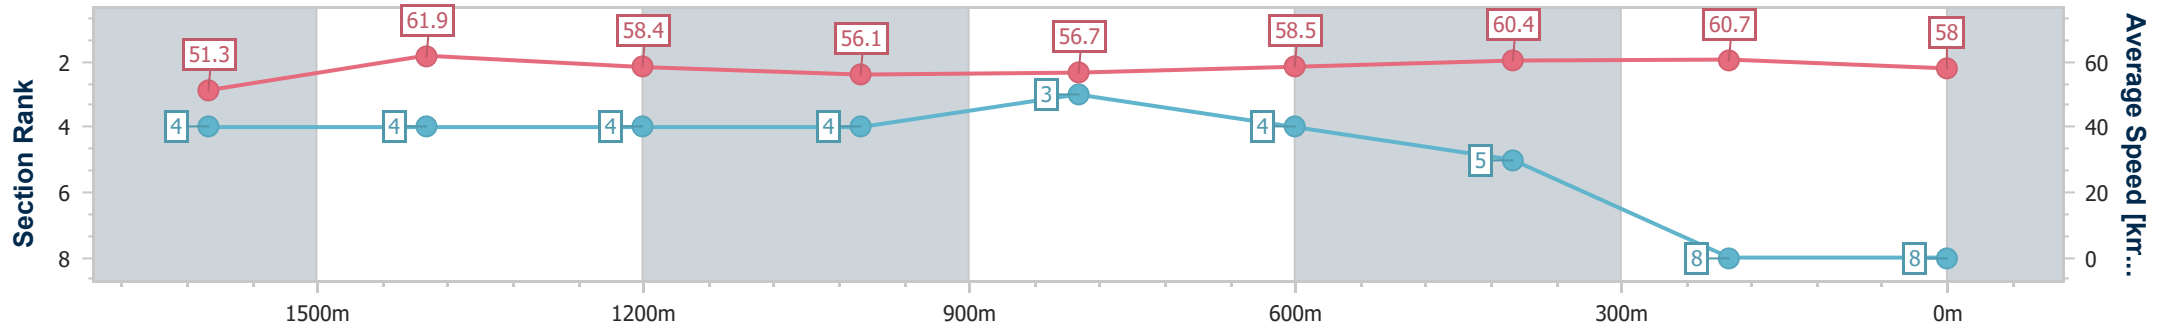

Sunshine Coast QLD Professional
 Race 3: ALL ASPECT SPRAYING Class 4 Handicap - 1800m
 19 March 2023 - 13:34
 Track Rating: Good 4, Weather: Fine, Rail Position: +5m Entire

Section	Overall	1600m	1400m	1200m	1000m	800m	600m	400m	200m
Section Times	1:52.24 [7] (0:14.70)	1:37.54 [8] (0:11.64)	1:25.90 [8] (0:12.40)	1:13.50 [8] (0:12.83)	1:00.67 [8] (0:12.83)	0:47.84 [8] (0:12.22)	0:35.62 [8] (0:11.81)	0:23.81 [6] (0:11.53)	0:12.28 [7] (0:12.28)
Average Speed [km/h]	49.3	62.1	58.4	56.3	56.4	59.4	61.1	62.5	58.6
Top Speed [km/h]	61.8	62.9	61.8	57.6	58.8	60.7	62.3	63.6	61.3
Avg. Dist. to Rail [m]	4.2	2.1	2.3	2.3	2.3	1.5	0.4	1.5	0.5
Avg. Stride Freq. [Hz]	2.2	2.3	2.2	2.2	2.2	2.2	2.3	2.3	2.3
Avg. Stride Length [m]	6.1	7.1	6.9	6.9	7.0	7.3	7.4	7.4	7.2

- [] Ranking at each section and finish
- .-.- No data available at this section
- NA No data available

Horse/Jockey Name	Painted Black
Final Rank	8
Fastest Section Time (Section)	0:11.68 (1600m)
Top Speed [km/h] (Section)	63.2 (1600m)
Race State	Finished

Sunshine Coast QLD Professional
 Race 3: ALL ASPECT SPRAYING Class 4 Handicap - 1800m
 19 March 2023 - 13:34
 Track Rating: Good 4, Weather: Fine, Rail Position: +5m Entire

Section	Overall	1600m	1400m	1200m	1000m	800m	600m	400m	200m
Section Times	1:52.78 [8] (0:14.08)	1:38.70 [4] (0:11.68)	1:27.02 [4] (0:12.39)	1:14.63 [4] (0:12.89)	1:01.74 [4] (0:12.84)	0:48.90 [3] (0:12.55)	0:36.35 [4] (0:12.07)	0:24.28 [5] (0:11.86)	0:12.42 [8] (0:12.42)
Average Speed [km/h]	51.3	61.9	58.4	56.1	56.7	58.5	60.4	60.7	58.0
Top Speed [km/h]	62.5	63.2	60.5	57.0	57.6	59.8	61.2	61.7	60.0
Avg. Dist. to Rail [m]	2.2	1.5	2.8	3.3	3.7	3.3	2.2	5.9	5.4
Avg. Stride Freq. [Hz]	2.3	2.3	2.2	2.2	2.2	2.3	2.3	2.3	2.3
Avg. Stride Length [m]	6.2	7.3	6.9	6.8	6.9	7.1	7.3	7.3	7.1