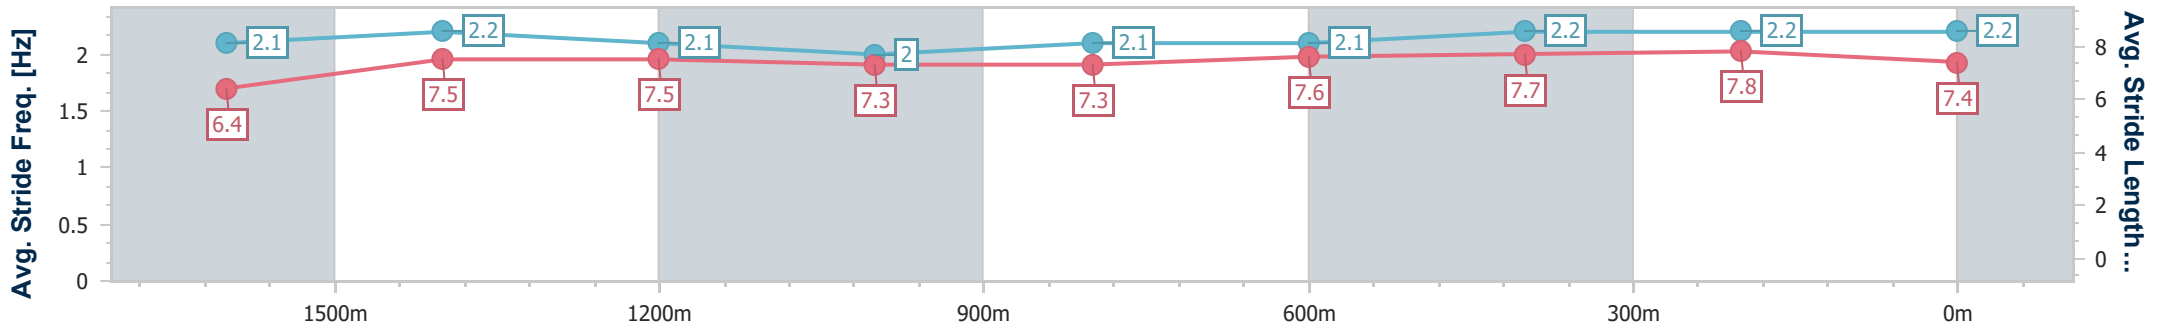

- [] Ranking at each section and finish
- .-.- No data available at this section
- NA No data available

Horse/Jockey Name	Lately
Final Rank	5
Fastest Section Time (Section)	0:11.44 (400m)
Top Speed [km/h] (Section)	63.4 (400m)
Race State	Finished

Sunshine Coast QLD Professional
 Race 3: ALL ASPECT SPRAYING Class 4 Handicap - 1800m
 19 March 2023 - 13:34
 Track Rating: Good 4, Weather: Fine, Rail Position: +5m Entire

Section	Overall	1600m	1400m	1200m	1000m	800m	600m	400m	200m				
Section Times	1:51.84 [5] (0:14.42)	1:37.42 [6] (0:11.61)	1:25.81 [6] (0:12.37)	1:13.44 [5] (0:12.88)	1:00.56 [5] (0:12.79)	0:47.77 [5] (0:12.36)	0:35.41 [5] (0:11.81)	0:23.60 [4] (0:11.44)	0:12.16 [4] (0:12.16)				
Average Speed [km/h]	50.0	62.3	58.6	55.9	56.7	59.1	61.5	62.9	59.2				
Top Speed [km/h]	62.5	63.0	61.4	57.2	58.1	60.3	62.9	63.4	61.7				
Avg. Dist. to Rail [m]	2.6	2.0	2.3	2.4	2.6	2.2	1.7	4.8	3.5				
Avg. Stride Freq. [Hz]	2.1	2.2	2.1	2.0	2.1	2.1	2.2	2.2	2.2				
Avg. Stride Length [m]	6.4	7.5	7.5	7.3	7.3	7.6	7.7	7.8	7.4				