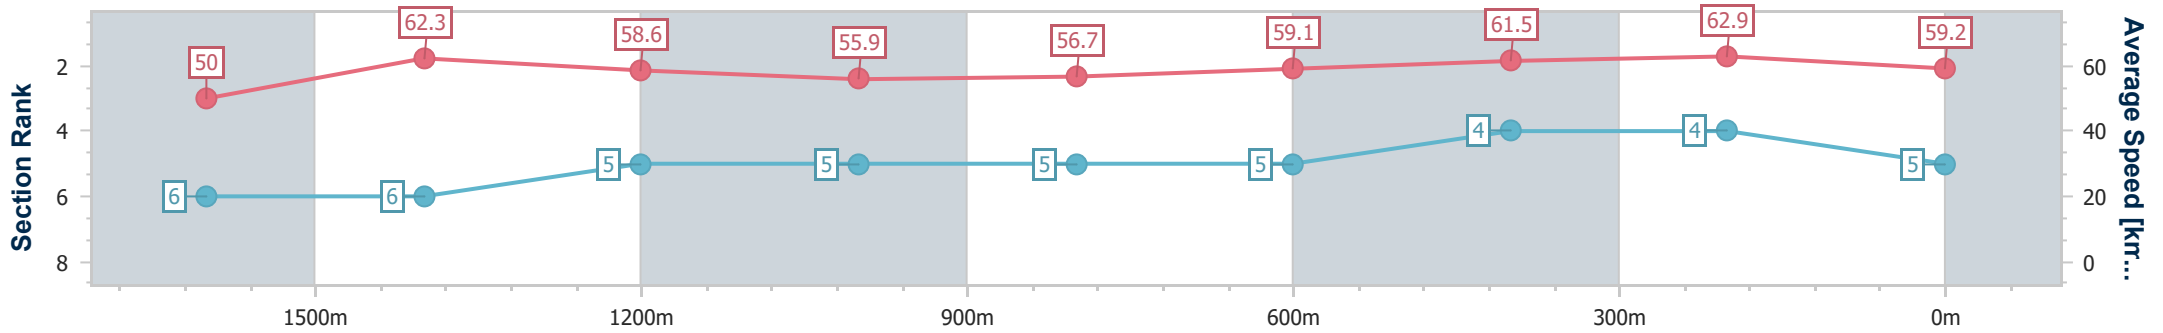

- [] Ranking at each section and finish
- .-.- No data available at this section
- NA No data available

Horse/Jockey Name	Lately
Final Rank	5
Fastest Section Time (Section)	0:11.44 (400m)
Top Speed [km/h] (Section)	63.4 (400m)
Race State	Finished

Sunshine Coast QLD Professional
 Race 3: ALL ASPECT SPRAYING Class 4 Handicap - 1800m
 19 March 2023 - 13:34
 Track Rating: Good 4, Weather: Fine, Rail Position: +5m Entire

Section	Overall	1600m	1400m	1200m	1000m	800m	600m	400m	200m				
Section Times	1:51.84 [5] (0:14.42)	1:37.42 [6] (0:11.61)	1:25.81 [6] (0:12.37)	1:13.44 [5] (0:12.88)	1:00.56 [5] (0:12.79)	0:47.77 [5] (0:12.36)	0:35.41 [5] (0:11.81)	0:23.60 [4] (0:11.44)	0:12.16 [4] (0:12.16)				
Average Speed [km/h]	50.0	62.3	58.6	55.9	56.7	59.1	61.5	62.9	59.2				
Top Speed [km/h]	62.5	63.0	61.4	57.2	58.1	60.3	62.9	63.4	61.7				
Avg. Dist. to Rail [m]	2.6	2.0	2.3	2.4	2.6	2.2	1.7	4.8	3.5				
Avg. Stride Freq. [Hz]	2.1	2.2	2.1	2.0	2.1	2.1	2.2	2.2	2.2				
Avg. Stride Length [m]	6.4	7.5	7.5	7.3	7.3	7.6	7.7	7.8	7.4				