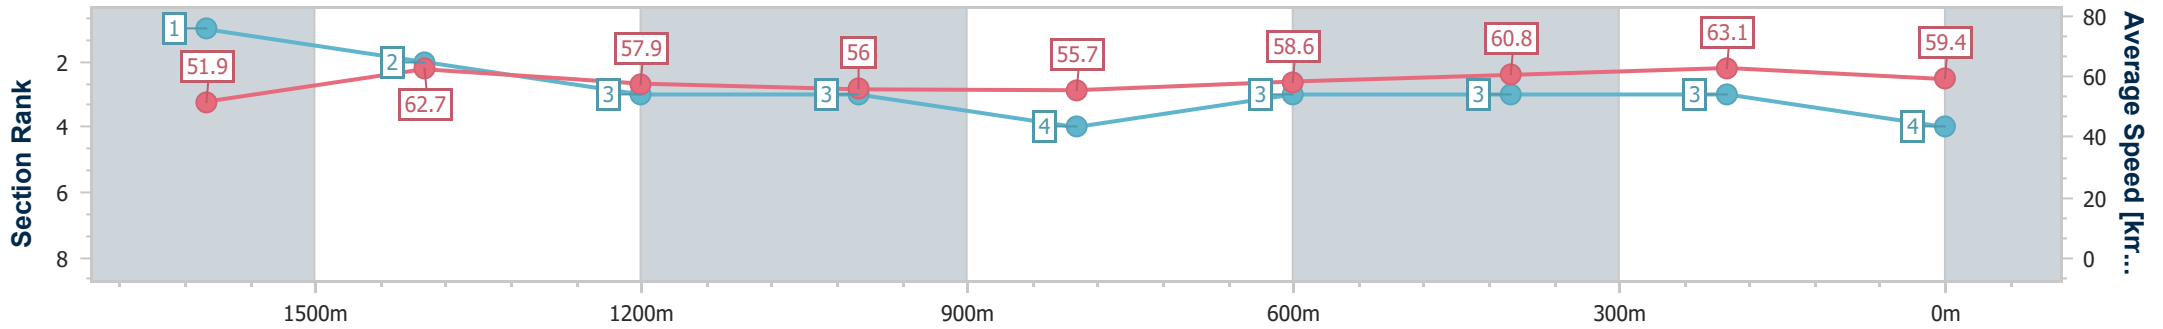

Horse/Jockey Name	Relucent
Final Rank	4
Fastest Section Time (Section)	0:11.40 (400m)
Top Speed [km/h] (Section)	68.7 (Overall)
Race State	Finished

Sunshine Coast QLD Professional
Race 3: ALL ASPECT SPRAYING Class 4 Handicap - 1800m
19 March 2023 - 13:34
Track Rating: Good 4, Weather: Fine, Rail Position: +5m Entire

Section	Overall	1600m	1400m	1200m	1000m	800m	600m	400m	200m
Section Times	1:51.70 [4] (0:13.94)	1:37.76 [1] (0:11.57)	1:26.19 [2] (0:12.52)	1:13.67 [3] (0:12.90)	1:00.77 [3] (0:12.96)	0:47.81 [4] (0:12.41)	0:35.40 [3] (0:11.86)	0:23.54 [3] (0:11.40)	0:12.14 [3] (0:12.14)
Average Speed [km/h]	51.9	62.7	57.9	56.0	55.7	58.6	60.8	63.1	59.4
Top Speed [km/h]	68.7	64.3	59.9	57.4	56.5	60.4	62.3	64.7	61.5
Avg. Dist. to Rail [m]	3.7	2.6	2.2	2.2	2.1	1.3	0.4	1.0	0.3
Avg. Stride Freq. [Hz]	2.2	2.3	2.2	2.2	2.2	2.2	2.3	2.3	2.3
Avg. Stride Length [m]	6.4	7.1	6.9	6.8	6.9	7.0	7.1	7.4	7.2

- [ ] Ranking at each section and finish
- -.-.- No data available at this section
- NA No data available