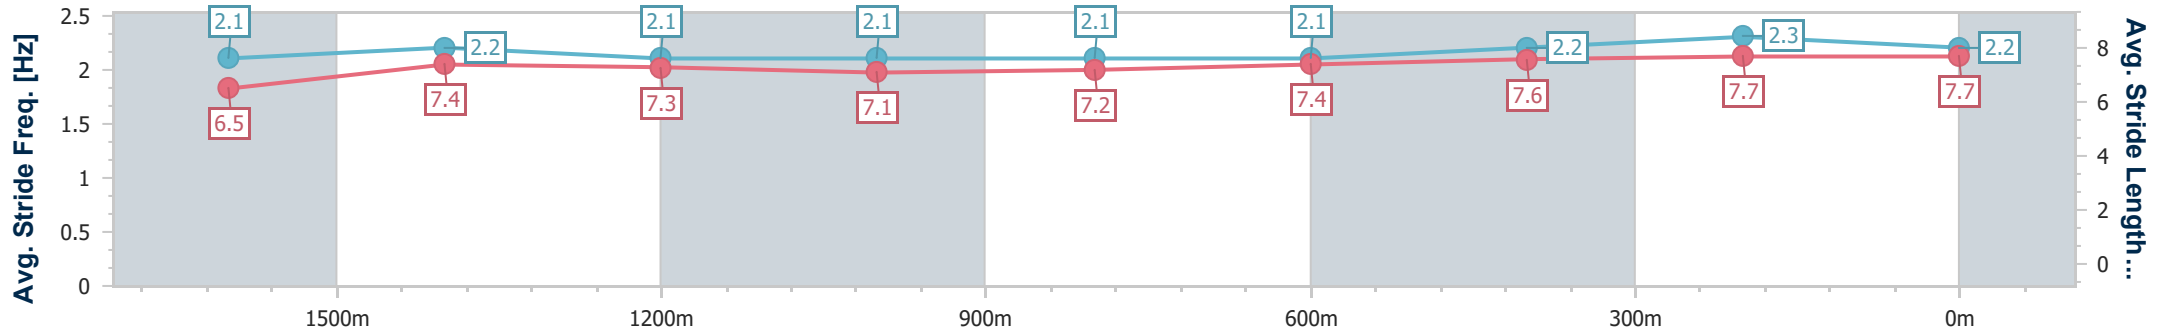

Horse/Jockey Name	Flensburg
Final Rank	3
Fastest Section Time (Section)	0:11.15 (400m)
Top Speed [km/h] (Section)	65.2 (400m)
Race State	Finished

Sunshine Coast QLD Professional
Race 3: ALL ASPECT SPRAYING Class 4 Handicap - 1800m
19 March 2023 - 13:34
Track Rating: Good 4, Weather: Fine, Rail Position: +5m Entire

Section	Overall	1600m	1400m	1200m	1000m	800m	600m	400m	200m				
Section Times	1:51.48 [3] (0:14.29)	1:37.19 [5] (0:11.64)	1:25.55 [5] (0:12.47)	1:13.08 [6] (0:12.95)	1:00.13 [6] (0:12.74)	0:47.39 [6] (0:12.50)	0:34.89 [6] (0:11.92)	0:22.97 [8] (0:11.15)	0:11.82 [5] (0:11.82)				
Average Speed [km/h]	50.5	62.5	58.1	55.8	57.0	58.7	61.3	64.5	61.1				
Top Speed [km/h]	63.7	63.0	61.2	56.8	58.8	59.7	63.5	65.2	63.9				
Avg. Dist. to Rail [m]	3.2	2.8	3.2	3.1	3.2	3.2	2.5	6.4	4.4				
Avg. Stride Freq. [Hz]	2.1	2.2	2.1	2.1	2.1	2.1	2.2	2.3	2.2				
Avg. Stride Length [m]	6.5	7.4	7.3	7.1	7.2	7.4	7.6	7.7	7.7				

- [ ] Ranking at each section and finish
- -.-.- No data available at this section
- NA No data available