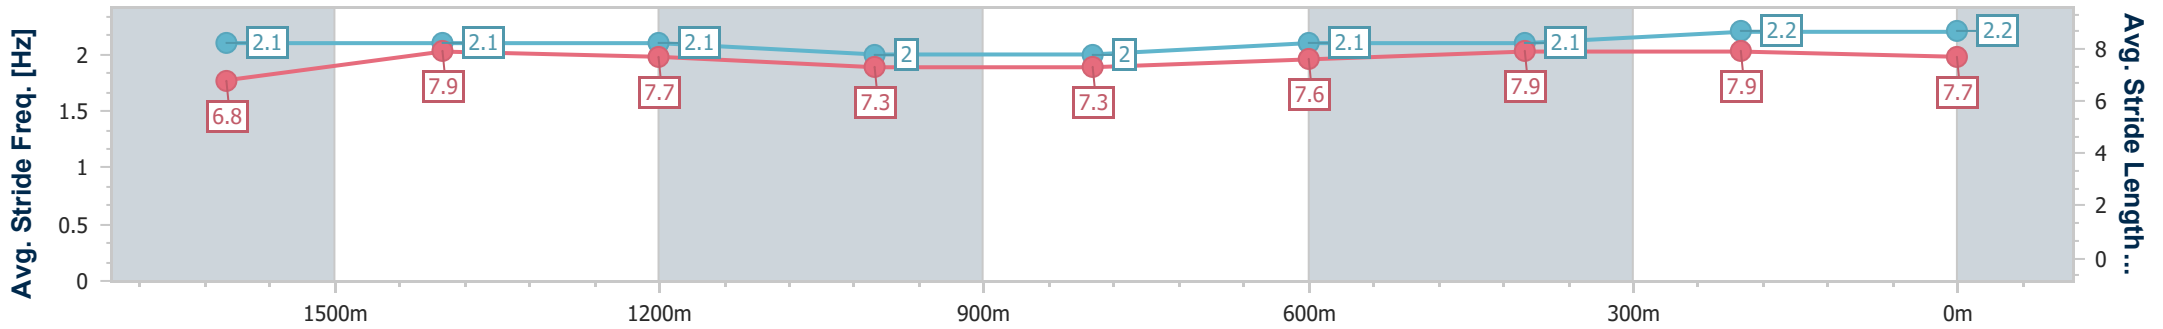

Horse/Jockey Name	Where Ya Bean
Final Rank	2
Fastest Section Time (Section)	0:11.40 (400m)
Top Speed [km/h] (Section)	63.7 (400m)
Race State	Finished

Sunshine Coast QLD Professional
Race 3: ALL ASPECT SPRAYING Class 4 Handicap - 1800m
19 March 2023 - 13:34
Track Rating: Good 4, Weather: Fine, Rail Position: +5m Entire

Section	Overall	1600m	1400m	1200m	1000m	800m	600m	400m	200m
Section Times	1:51.36 [2] (0:14.01)	1:37.35 [3] (0:11.60)	1:25.75 [3] (0:12.17)	1:13.58 [2] (0:12.93)	1:00.65 [2] (0:12.98)	0:47.67 [1] (0:12.46)	0:35.21 [2] (0:11.88)	0:23.33 [2] (0:11.40)	0:11.93 [2] (0:11.93)
Average Speed [km/h]	52.0	62.8	59.6	55.8	55.8	58.8	61.1	63.1	60.4
Top Speed [km/h]	63.1	63.3	61.9	56.7	56.7	60.0	62.3	63.7	62.3
Avg. Dist. to Rail [m]	7.7	3.0	3.1	3.1	3.0	2.5	1.5	2.7	1.5
Avg. Stride Freq. [Hz]	2.1	2.1	2.1	2.0	2.0	2.1	2.1	2.2	2.2
Avg. Stride Length [m]	6.8	7.9	7.7	7.3	7.3	7.6	7.9	7.9	7.7

- [ ] Ranking at each section and finish
- -.-.- No data available at this section
- NA No data available