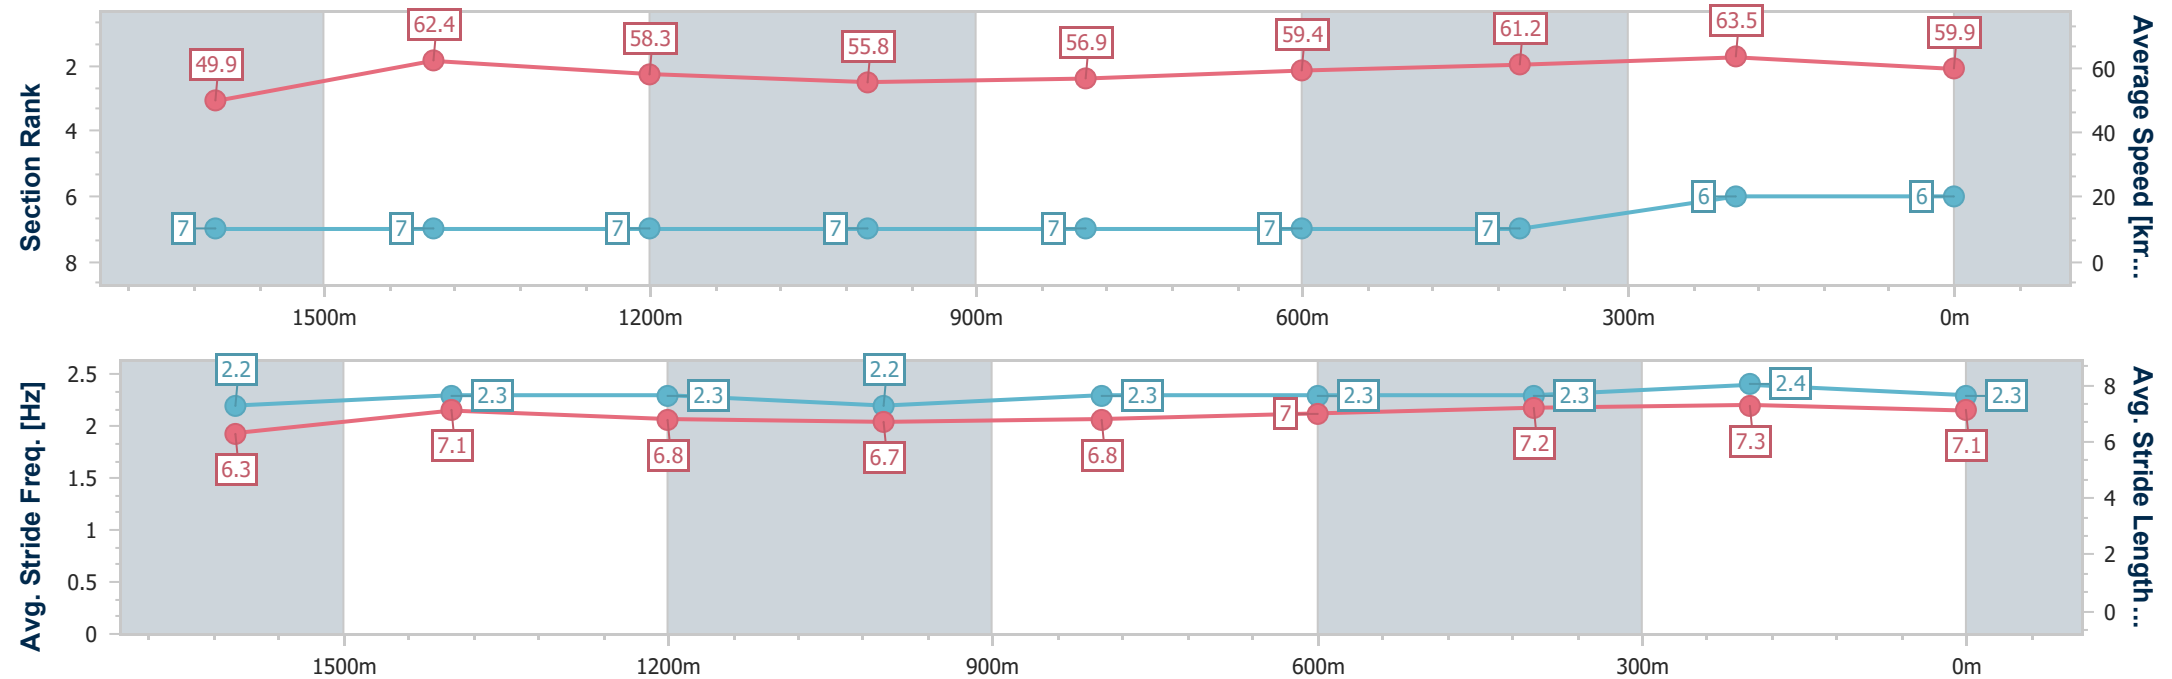

Sunshine Coast QLD Professional
 Race 3: ALL ASPECT SPRAYING Class 4 Handicap - 1800m
 19 March 2023 - 13:34
 Track Rating: Good 4, Weather: Fine, Rail Position: +5m Entire

Section	Overall	1600m	1400m	1200m	1000m	800m	600m	400m	200m				
Section Times	1:51.84 [5] (0:14.42)	1:37.42 [6] (0:11.61)	1:25.81 [6] (0:12.37)	1:13.44 [5] (0:12.88)	1:00.56 [5] (0:12.79)	0:47.77 [5] (0:12.36)	0:35.41 [5] (0:11.81)	0:23.60 [4] (0:11.44)	0:12.16 [4] (0:12.16)				
Average Speed [km/h]	50.0	62.3	58.6	55.9	56.7	59.1	61.5	62.9	59.2				
Top Speed [km/h]	62.5	63.0	61.4	57.2	58.1	60.3	62.9	63.4	61.7				
Avg. Dist. to Rail [m]	2.6	2.0	2.3	2.4	2.6	2.2	1.7	4.8	3.5				
Avg. Stride Freq. [Hz]	2.1	2.2	2.1	2.0	2.1	2.1	2.2	2.2	2.2				
Avg. Stride Length [m]	6.4	7.5	7.5	7.3	7.3	7.6	7.7	7.8	7.4				

- [] Ranking at each section and finish
- .-.- No data available at this section
- NA No data available

Horse/Jockey Name	Seeress
Final Rank	6
Fastest Section Time (Section)	0:11.35 (400m)
Top Speed [km/h] (Section)	63.9 (400m)
Race State	Finished

Sunshine Coast QLD Professional
 Race 3: ALL ASPECT SPRAYING Class 4 Handicap - 1800m
 19 March 2023 - 13:34
 Track Rating: Good 4, Weather: Fine, Rail Position: +5m Entire

Section	Overall	1600m	1400m	1200m	1000m	800m	600m	400m	200m				
Section Times	1:51.87 [6] (0:14.58)	1:37.29 [7] (0:11.63)	1:25.66 [7] (0:12.45)	1:13.21 [7] (0:12.94)	1:00.27 [7] (0:12.77)	0:47.50 [7] (0:12.29)	0:35.21 [7] (0:11.85)	0:23.36 [7] (0:11.35)	0:12.01 [6] (0:12.01)				
Average Speed [km/h]	49.9	62.4	58.3	55.8	56.9	59.4	61.2	63.5	59.9				
Top Speed [km/h]	62.9	63.4	61.9	56.7	59.1	61.3	62.5	63.9	63.3				
Avg. Dist. to Rail [m]	5.9	3.1	3.2	3.5	3.4	2.4	1.4	4.0	2.4				
Avg. Stride Freq. [Hz]	2.2	2.3	2.3	2.2	2.3	2.3	2.3	2.4	2.3				
Avg. Stride Length [m]	6.3	7.1	6.8	6.7	6.8	7.0	7.2	7.3	7.1				