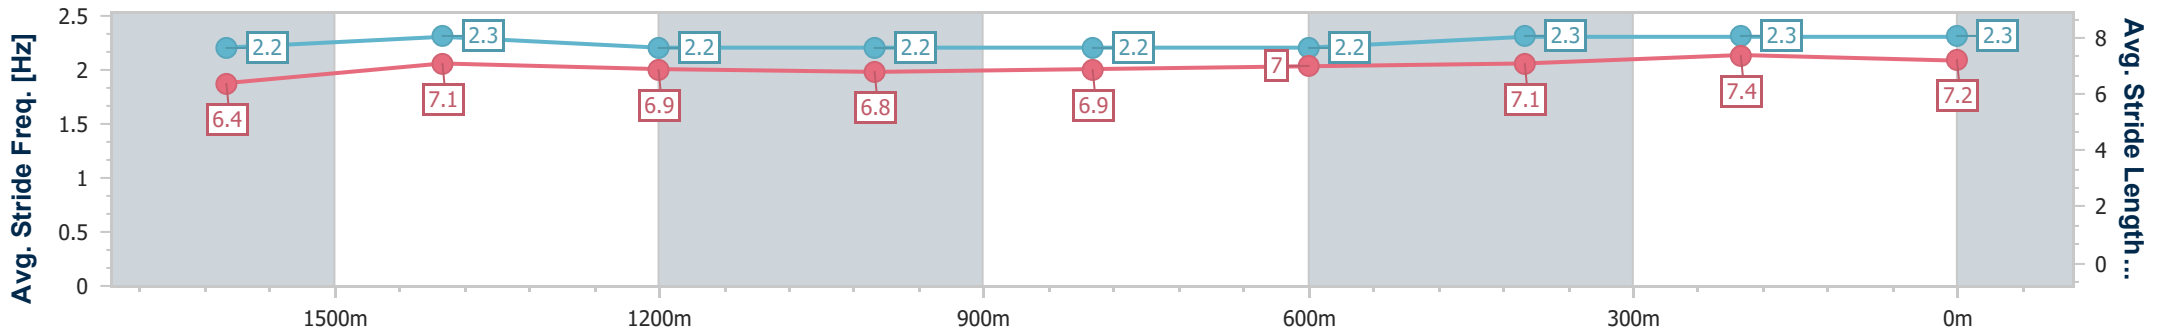

- [] Ranking at each section and finish
- .-.- No data available at this section
- NA No data available

Horse/Jockey Name	Relucent
Final Rank	4
Fastest Section Time (Section)	0:11.40 (400m)
Top Speed [km/h] (Section)	68.7 (Overall)
Race State	Finished

Sunshine Coast QLD Professional
 Race 3: ALL ASPECT SPRAYING Class 4 Handicap - 1800m
 19 March 2023 - 13:34
 Track Rating: Good 4, Weather: Fine, Rail Position: +5m Entire

Section	Overall	1600m	1400m	1200m	1000m	800m	600m	400m	200m
Section Times	1:51.70 [4] (0:13.94)	1:37.76 [1] (0:11.57)	1:26.19 [2] (0:12.52)	1:13.67 [3] (0:12.90)	1:00.77 [3] (0:12.96)	0:47.81 [4] (0:12.41)	0:35.40 [3] (0:11.86)	0:23.54 [3] (0:11.40)	0:12.14 [3] (0:12.14)
Average Speed [km/h]	51.9	62.7	57.9	56.0	55.7	58.6	60.8	63.1	59.4
Top Speed [km/h]	68.7	64.3	59.9	57.4	56.5	60.4	62.3	64.7	61.5
Avg. Dist. to Rail [m]	3.7	2.6	2.2	2.2	2.1	1.3	0.4	1.0	0.3
Avg. Stride Freq. [Hz]	2.2	2.3	2.2	2.2	2.2	2.2	2.3	2.3	2.3
Avg. Stride Length [m]	6.4	7.1	6.9	6.8	6.9	7.0	7.1	7.4	7.2