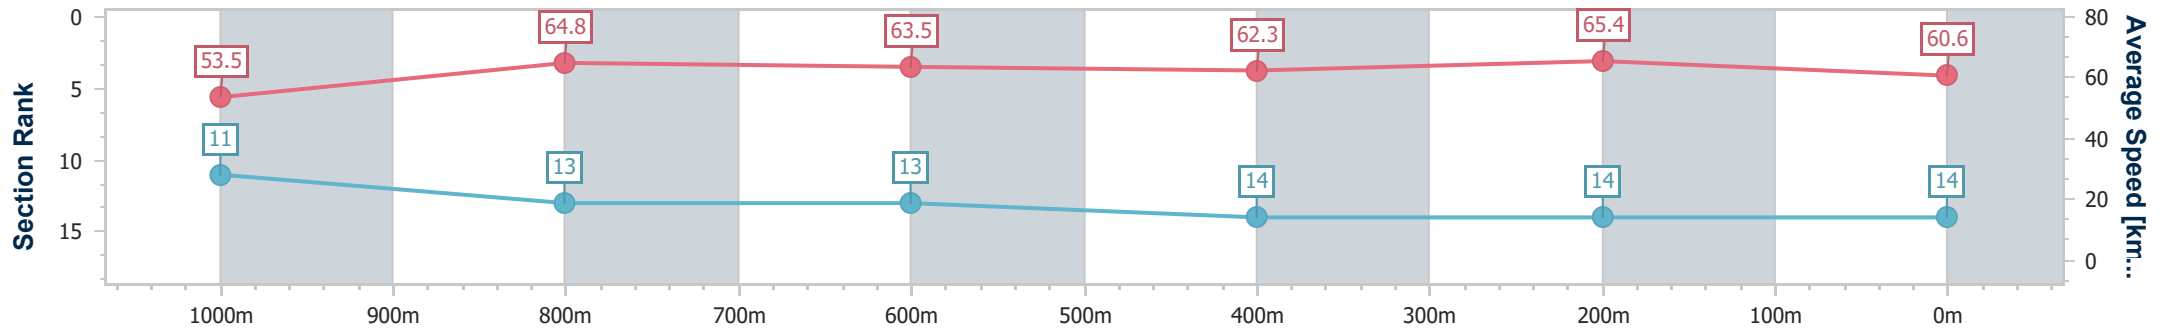

Doomben QLD Professional

Race 7: SKY RACING QTIS JEWEL - 1200m

18 March 2023 - 15:54

Track Rating: Soft 5, Weather: Fine, Rail Position: +1.5m Entire Course

BRISBANE RACING CLUB

Section	Overall	1000m	800m	600m	400m	200m
Section Times	1:10.84 [14] (0:13.47)	0:57.37 [11] (0:11.19)	0:46.18 [13] (0:11.51)	0:34.67 [13] (0:11.73)	0:22.94 [14] (0:11.05)	0:11.89 [14] (0:11.89)
Average Speed [km/h]	53.5	64.8	63.5	62.3	65.4	60.6
Top Speed [km/h]	67.4	66.5	65.6	64.1	67.1	65.7
Avg. Dist. to Rail [m]	8.4	2.7	3.0	2.8	3.7	5.9
Avg. Stride Freq. [Hz]	2.4	2.4	2.4	2.4	2.5	2.4
Avg. Stride Length [m]	6.2	7.4	7.4	7.3	7.3	7.1

- [] Ranking at each section and finish
- .-.- No data available at this section
- NA No data available

Horse/Jockey Name	Glass Of Rose
Final Rank	15
Fastest Section Time (Section)	0:10.96 (1000m)
Top Speed [km/h] (Section)	67.5 (1000m)
Race State	Finished