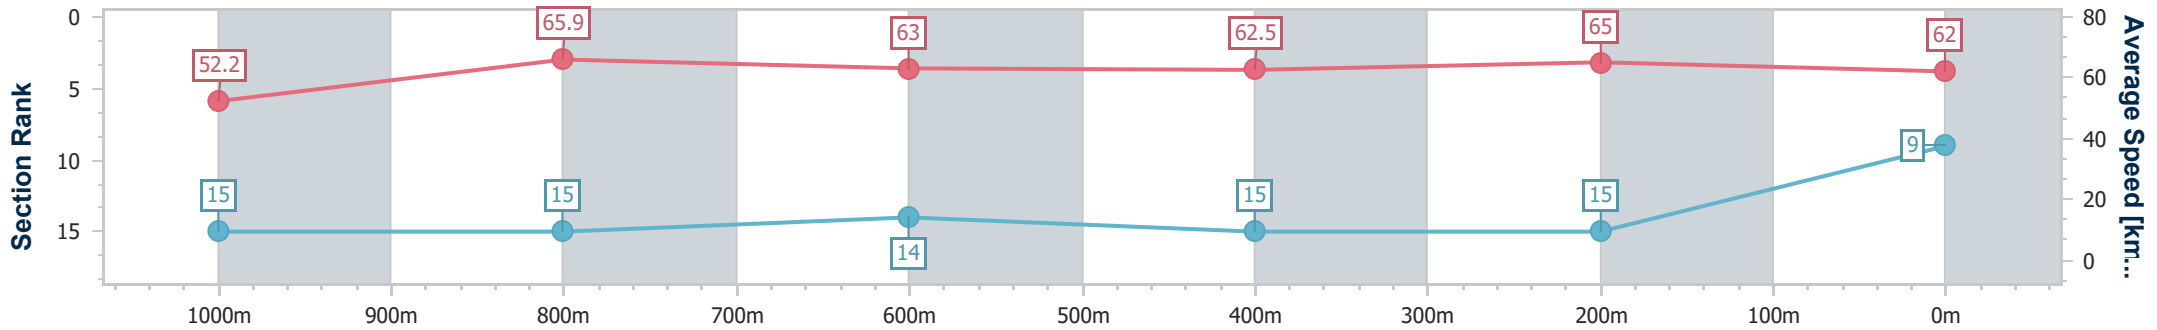

Doomben QLD Professional

Race 7: SKY RACING QTIS JEWEL - 1200m

18 March 2023 - 15:54

Track Rating: Soft 5, Weather: Fine, Rail Position: +1.5m Entire Course

BRISBANE RACING CLUB

Section	Overall	1000m	800m	600m	400m	200m
Section Times	1:10.56 [9] (0:13.79)	0:56.77 [15] (0:10.95)	0:45.82 [15] (0:11.47)	0:34.35 [14] (0:11.65)	0:22.70 [15] (0:11.10)	0:11.60 [15] (0:11.60)
Average Speed [km/h]	52.2	65.9	63.0	62.5	65.0	62.0
Top Speed [km/h]	66.8	68.0	64.4	64.4	65.9	65.4
Avg. Dist. to Rail [m]	4.7	0.7	1.2	1.9	3.5	5.7
Avg. Stride Freq. [Hz]	2.2	2.4	2.3	2.3	2.3	2.3
Avg. Stride Length [m]	6.4	7.7	7.6	7.5	7.6	7.5

- [] Ranking at each section and finish
- .-.- No data available at this section
- NA No data available

Horse/Jockey Name	Top Fun
Final Rank	10
Fastest Section Time (Section)	0:11.08 (1000m)
Top Speed [km/h] (Section)	69.3 (1000m)
Race State	Finished