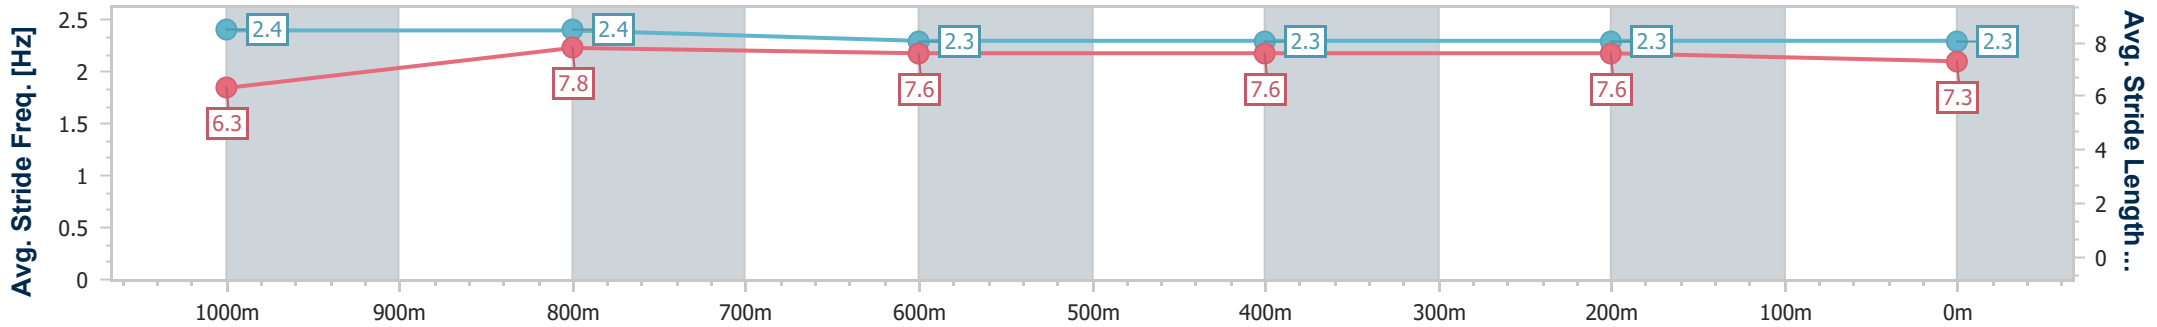

Doomben QLD Professional

Race 7: SKY RACING QTIS JEWEL - 1200m

18 March 2023 - 15:54

Track Rating: Soft 5, Weather: Fine, Rail Position: +1.5m Entire Course

BRISBANE RACING CLUB

Section	Overall	1000m	800m	600m	400m	200m
Section Times	1:09.84 [1] (0:13.03)	0:56.81 [1] (0:10.82)	0:45.99 [1] (0:11.45)	0:34.54 [1] (0:11.48)	0:23.06 [1] (0:11.11)	0:11.95 [1] (0:11.95)
Average Speed [km/h]	55.3	66.6	62.7	62.1	64.5	60.3
Top Speed [km/h]	67.8	68.4	63.7	63.5	65.9	63.6
Avg. Dist. to Rail [m]	5.6	0.7	0.6	1.7	1.2	0.3
Avg. Stride Freq. [Hz]	2.4	2.4	2.3	2.3	2.3	2.3
Avg. Stride Length [m]	6.3	7.8	7.6	7.6	7.6	7.3