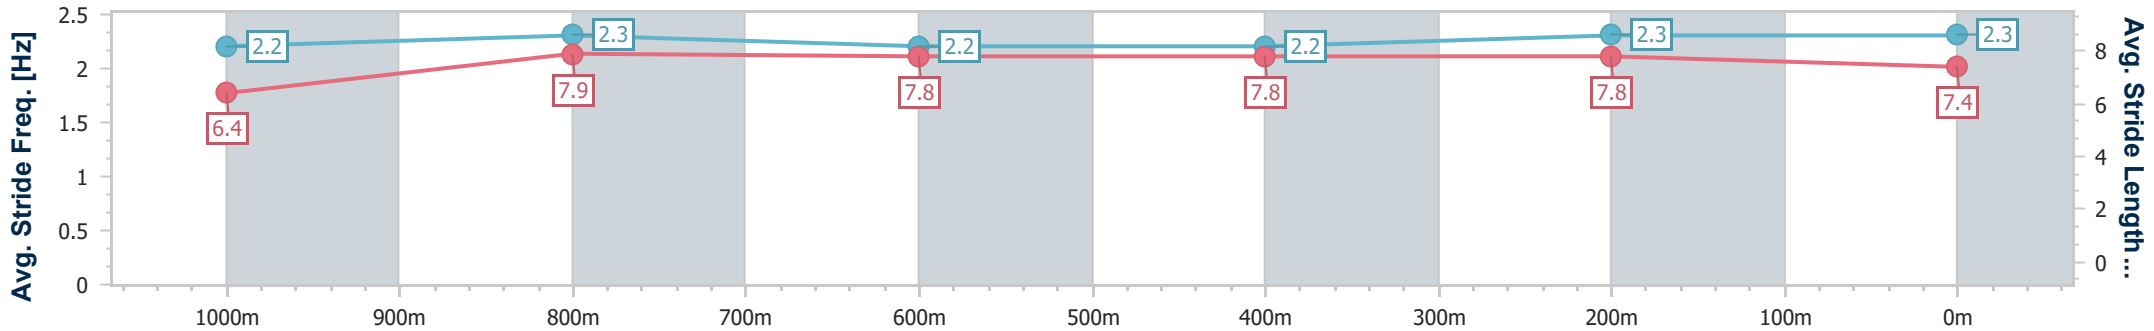

Doomben QLD Professional

Race 7: SKY RACING QTIS JEWEL - 1200m

18 March 2023 - 15:54

Track Rating: Soft 5, Weather: Fine, Rail Position: +1.5m Entire Course

BRISBANE RACING CLUB

Section	Overall	1000m	800m	600m	400m	200m
Section Times	1:10.62 [11] (0:13.85)	0:56.77 [16] (0:11.02)	0:45.75 [16] (0:11.42)	0:34.33 [15] (0:11.56)	0:22.77 [13] (0:10.93)	0:11.84 [10] (0:11.84)
Average Speed [km/h]	52.1	65.4	63.2	61.9	65.7	60.8
Top Speed [km/h]	66.3	66.5	65.3	64.6	67.4	66.0
Avg. Dist. to Rail [m]	3.4	0.6	0.5	0.9	1.4	0.4
Avg. Stride Freq. [Hz]	2.2	2.3	2.2	2.2	2.3	2.3
Avg. Stride Length [m]	6.4	7.9	7.8	7.8	7.8	7.4

- [] Ranking at each section and finish
- .-.- No data available at this section
- NA No data available

Horse/Jockey Name	Rupert's House
Final Rank	12
Fastest Section Time (Section)	0:11.03 (1000m)
Top Speed [km/h] (Section)	68.5 (Overall)
Race State	Finished