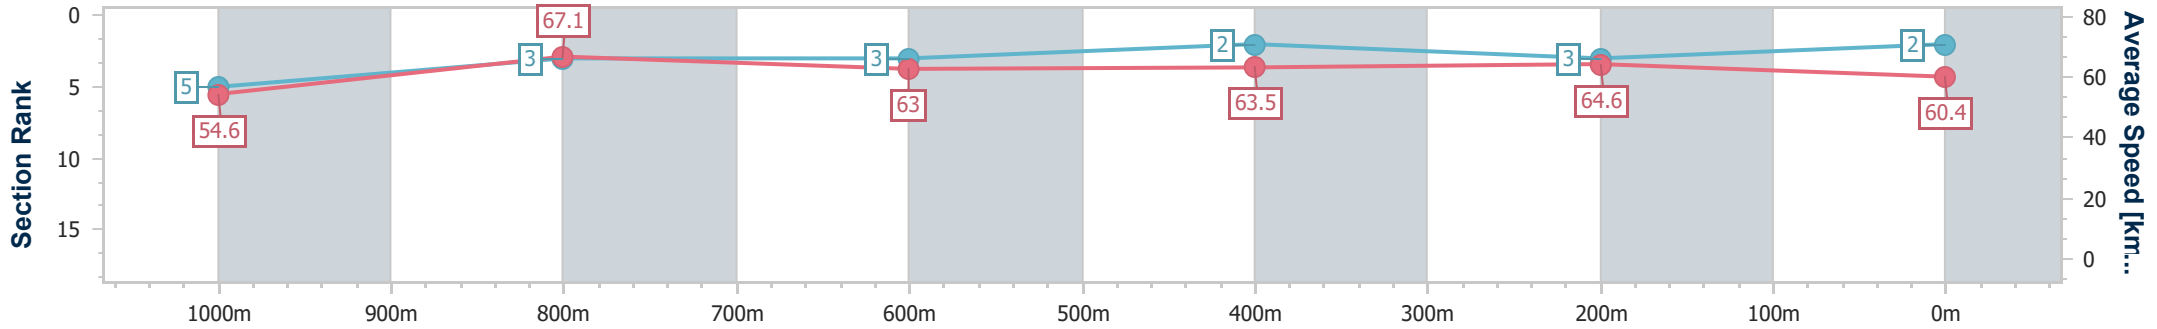

Doomben QLD Professional

Race 7: SKY RACING QTIS JEWEL - 1200m

18 March 2023 - 15:54

Track Rating: Soft 5, Weather: Fine, Rail Position: +1.5m Entire Course

BRISBANE RACING CLUB

Section	Overall	1000m	800m	600m	400m	200m
Section Times	1:09.93 [2] (0:13.22)	0:56.71 [5] (0:10.78)	0:45.93 [3] (0:11.50)	0:34.43 [3] (0:11.38)	0:23.05 [2] (0:11.12)	0:11.93 [3] (0:11.93)
Average Speed [km/h]	54.6	67.1	63.0	63.5	64.6	60.4
Top Speed [km/h]	69.0	68.4	64.7	64.4	65.7	64.5
Avg. Dist. to Rail [m]	11.5	2.7	1.7	1.0	1.5	1.2
Avg. Stride Freq. [Hz]	2.4	2.4	2.3	2.3	2.4	2.4
Avg. Stride Length [m]	6.2	7.7	7.4	7.5	7.3	7.1