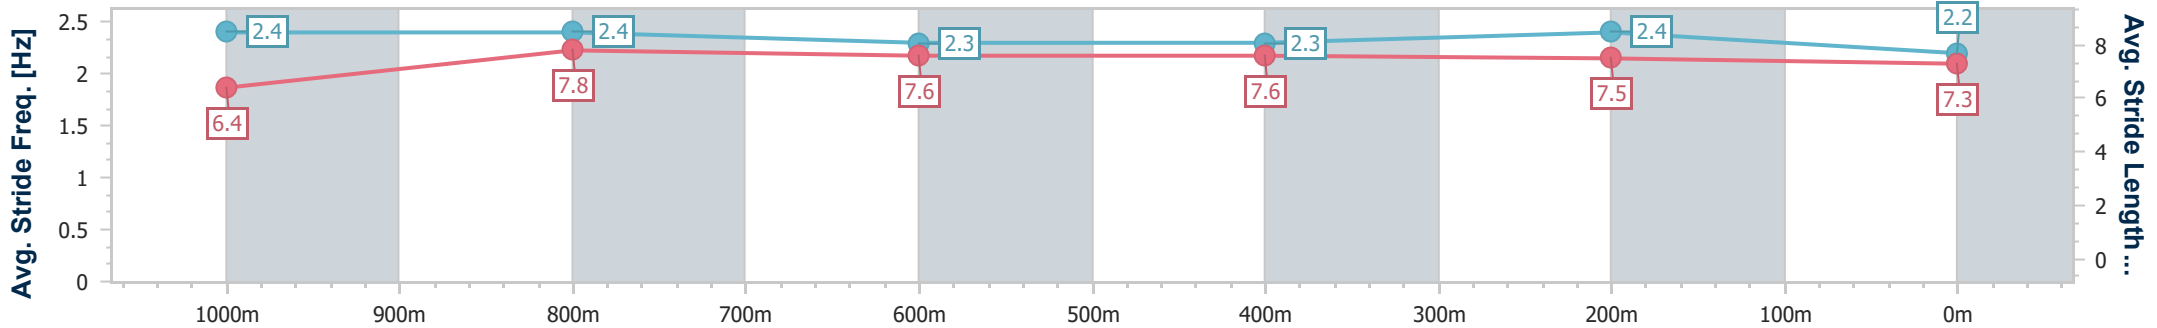

Doomben QLD Professional

Race 7: SKY RACING QTIS JEWEL - 1200m

18 March 2023 - 15:54

Track Rating: Soft 5, Weather: Fine, Rail Position: +1.5m Entire Course

BRISBANE RACING CLUB

Section	Overall	1000m	800m	600m	400m	200m
Section Times	1:10.27 [5] (0:13.08)	0:57.19 [2] (0:10.87)	0:46.32 [2] (0:11.58)	0:34.74 [2] (0:11.51)	0:23.23 [3] (0:11.02)	0:12.21 [2] (0:12.21)
Average Speed [km/h]	55.1	66.4	62.6	62.7	65.4	58.9
Top Speed [km/h]	69.1	68.9	64.3	64.4	67.6	63.2
Avg. Dist. to Rail [m]	8.4	0.9	1.5	0.9	1.0	1.2
Avg. Stride Freq. [Hz]	2.4	2.4	2.3	2.3	2.4	2.2
Avg. Stride Length [m]	6.4	7.8	7.6	7.6	7.5	7.3