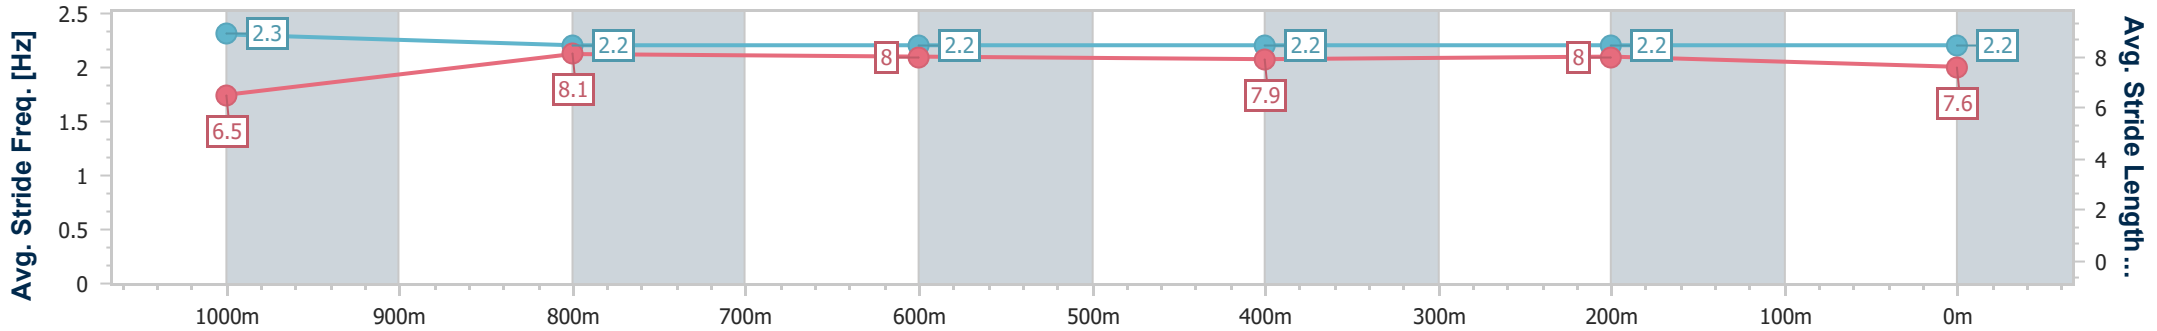

- [] Ranking at each section and finish
- .-.- No data available at this section
- NA No data available

Horse/Jockey Name	Rupert's House
Final Rank	12
Fastest Section Time (Section)	0:11.03 (1000m)
Top Speed [km/h] (Section)	68.5 (Overall)
Race State	Finished

Doomben QLD Professional

Race 7: SKY RACING QTIS JEWEL - 1200m

18 March 2023 - 15:54

Track Rating: Soft 5, Weather: Fine, Rail Position: +1.5m Entire Course

BRISBANE RACING CLUB

Section	Overall	1000m	800m	600m	400m	200m
Section Times	1:10.68 [12] (0:13.30)	0:57.38 [6] (0:11.03)	0:46.35 [9] (0:11.48)	0:34.87 [8] (0:11.70)	0:23.17 [8] (0:11.27)	0:11.90 [11] (0:11.90)
Average Speed [km/h]	54.1	65.4	62.9	61.7	63.9	60.6
Top Speed [km/h]	68.5	67.6	64.1	62.2	65.3	63.9
Avg. Dist. to Rail [m]	2.9	1.3	0.6	0.5	1.5	1.6
Avg. Stride Freq. [Hz]	2.3	2.2	2.2	2.2	2.2	2.2
Avg. Stride Length [m]	6.5	8.1	8.0	7.9	8.0	7.6

- [] Ranking at each section and finish
- .-.- No data available at this section
- NA No data available

Horse/Jockey Name	Salt Lake Betty
Final Rank	13
Fastest Section Time (Section)	0:10.87 (1000m)
Top Speed [km/h] (Section)	69.0 (1000m)
Race State	Finished