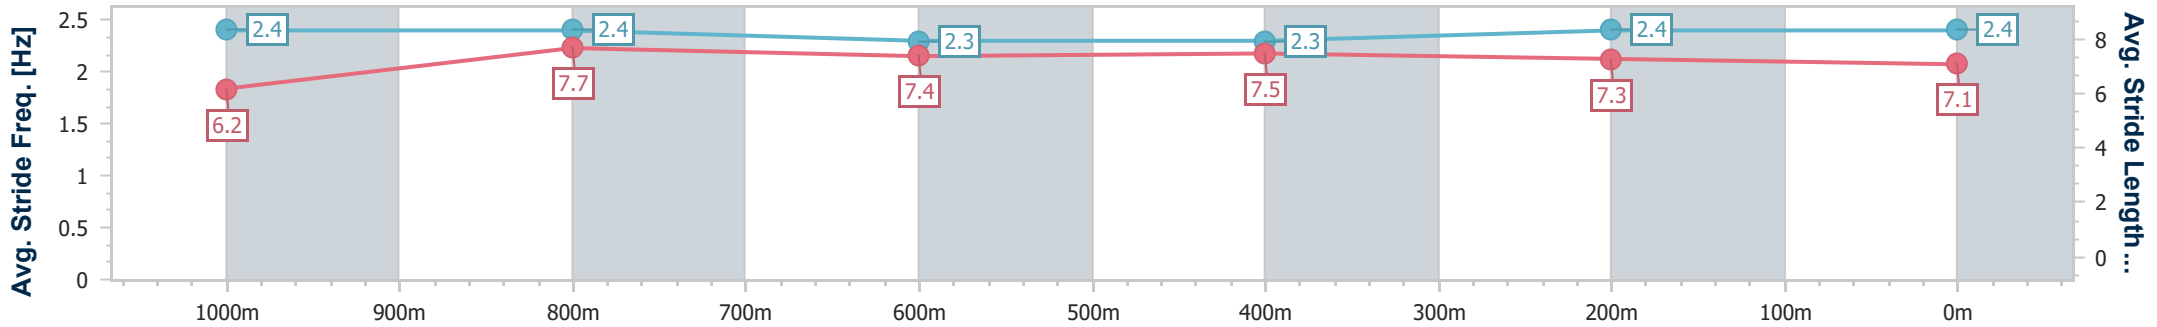

Doomben QLD Professional

Race 7: SKY RACING QTIS JEWEL - 1200m

18 March 2023 - 15:54

Track Rating: Soft 5, Weather: Fine, Rail Position: +1.5m Entire Course

BRISBANE RACING CLUB

Section	Overall	1000m	800m	600m	400m	200m
Section Times	1:09.93 [2] (0:13.22)	0:56.71 [5] (0:10.78)	0:45.93 [3] (0:11.50)	0:34.43 [3] (0:11.38)	0:23.05 [2] (0:11.12)	0:11.93 [3] (0:11.93)
Average Speed [km/h]	54.6	67.1	63.0	63.5	64.6	60.4
Top Speed [km/h]	69.0	68.4	64.7	64.4	65.7	64.5
Avg. Dist. to Rail [m]	11.5	2.7	1.7	1.0	1.5	1.2
Avg. Stride Freq. [Hz]	2.4	2.4	2.3	2.3	2.4	2.4
Avg. Stride Length [m]	6.2	7.7	7.4	7.5	7.3	7.1