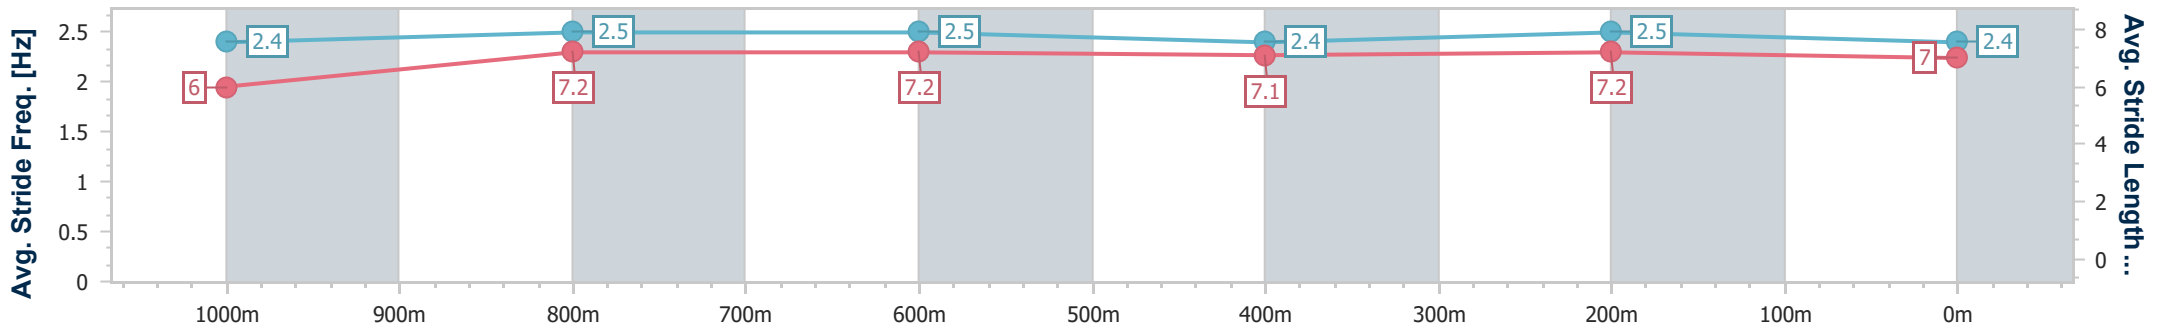

- [] Ranking at each section and finish
- .-.- No data available at this section
- NA No data available

Horse/Jockey Name	Top Fun
Final Rank	10
Fastest Section Time (Section)	0:11.08 (1000m)
Top Speed [km/h] (Section)	69.3 (1000m)
Race State	Finished

Doomben QLD Professional

Race 7: SKY RACING QTIS JEWEL - 1200m

18 March 2023 - 15:54

Track Rating: Soft 5, Weather: Fine, Rail Position: +1.5m Entire Course

BRISBANE RACING CLUB

Section	Overall	1000m	800m	600m	400m	200m
Section Times	1:10.57 [10] (0:13.49)	0:57.08 [9] (0:11.08)	0:46.00 [10] (0:11.55)	0:34.45 [10] (0:11.72)	0:22.73 [10] (0:11.08)	0:11.65 [9] (0:11.65)
Average Speed [km/h]	53.4	65.4	63.5	63.0	65.4	61.8
Top Speed [km/h]	69.3	69.3	64.3	64.7	67.3	65.8
Avg. Dist. to Rail [m]	7.5	2.1	3.9	4.5	4.0	7.5
Avg. Stride Freq. [Hz]	2.4	2.5	2.5	2.4	2.5	2.4
Avg. Stride Length [m]	6.0	7.2	7.2	7.1	7.2	7.0