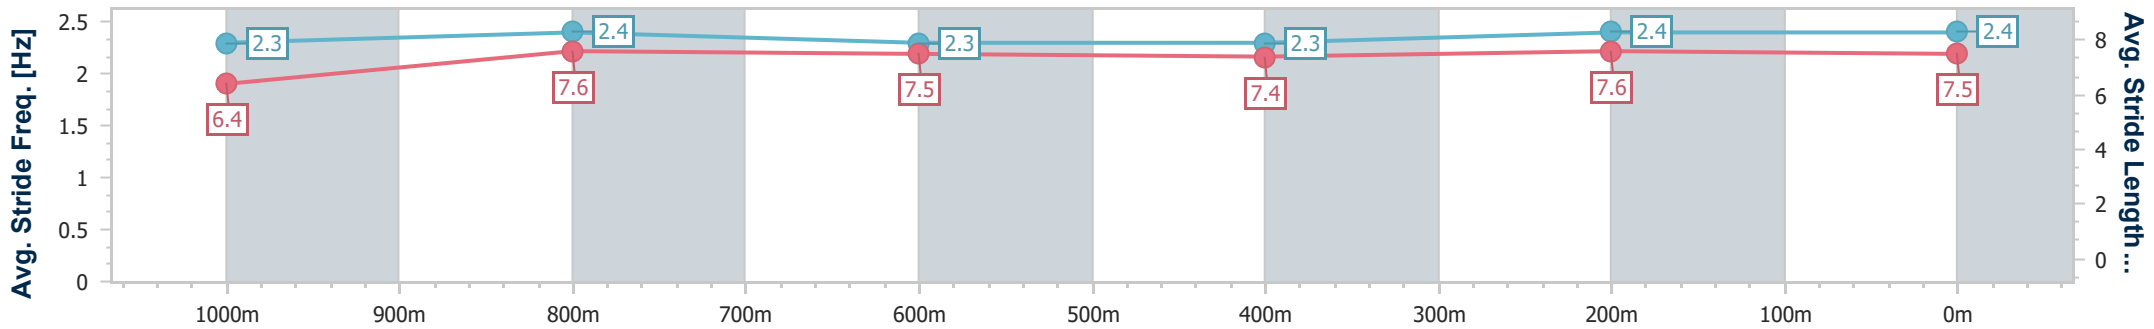

- [] Ranking at each section and finish
- .-.- No data available at this section
- NA No data available

Horse/Jockey Name	Shot Of Whiskey
Final Rank	5
Fastest Section Time (Section)	0:10.87 (1000m)
Top Speed [km/h] (Section)	69.1 (Overall)
Race State	Finished