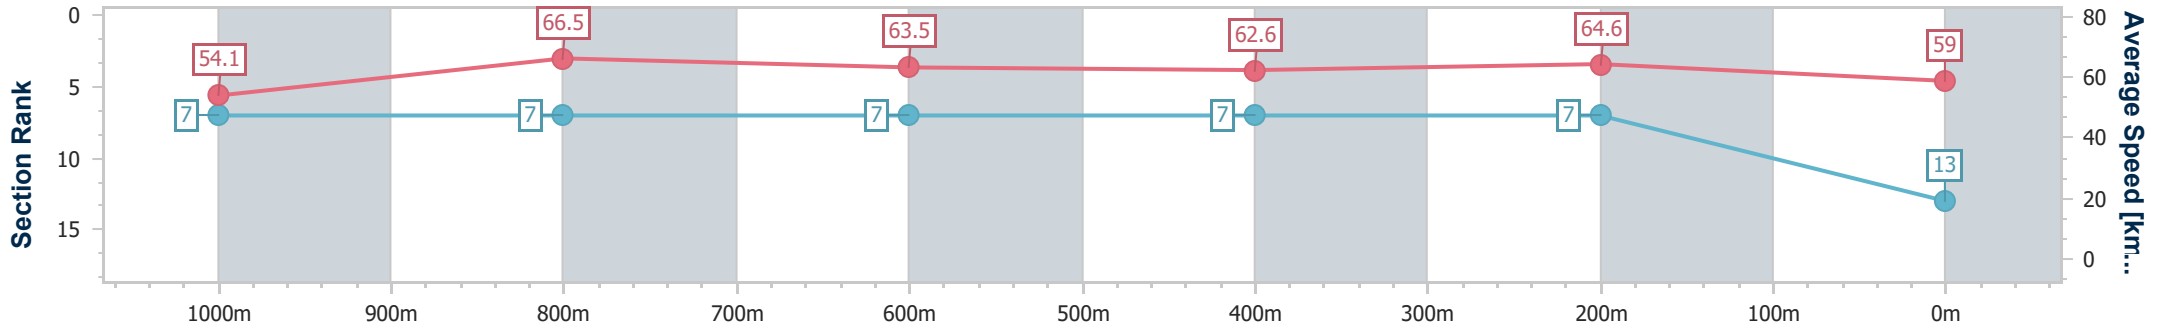

Doomben QLD Professional

Race 7: SKY RACING QTIS JEWEL - 1200m

18 March 2023 - 15:54

Track Rating: Soft 5, Weather: Fine, Rail Position: +1.5m Entire Course

BRISBANE RACING CLUB

Section	Overall	1000m	800m	600m	400m	200m
Section Times	1:10.69 [13] (0:13.33)	0:57.36 [7] (0:10.87)	0:46.49 [7] (0:11.52)	0:34.97 [7] (0:11.65)	0:23.32 [7] (0:11.11)	0:12.21 [7] (0:12.21)
Average Speed [km/h]	54.1	66.5	63.5	62.6	64.6	59.0
Top Speed [km/h]	69.0	69.0	65.7	63.3	66.1	62.0
Avg. Dist. to Rail [m]	9.5	0.9	3.0	2.2	1.1	2.4
Avg. Stride Freq. [Hz]	2.5	2.5	2.4	2.4	2.4	2.4
Avg. Stride Length [m]	6.0	7.5	7.4	7.3	7.2	7.0

- [] Ranking at each section and finish
- .-.- No data available at this section
- NA No data available

Horse/Jockey Name	Crimson Warning
Final Rank	14
Fastest Section Time (Section)	0:11.05 (400m)
Top Speed [km/h] (Section)	67.4 (Overall)
Race State	Finished