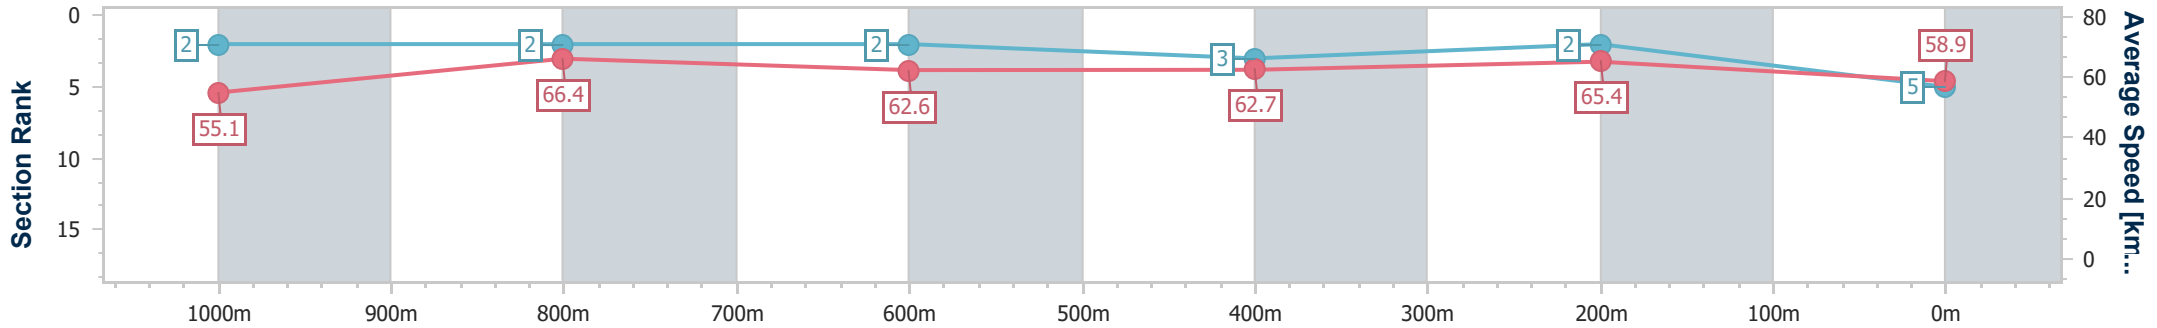

Horse/Jockey Name	Shot Of Whiskey
Final Rank	5
Fastest Section Time (Section)	0:10.87 (1000m)
Top Speed [km/h] (Section)	69.1 (Overall)
Race State	Finished

Doomben QLD Professional

Race 7: SKY RACING QTIS JEWEL - 1200m

18 March 2023 - 15:54

Track Rating: Soft 5, Weather: Fine, Rail Position: +1.5m Entire Course

BRISBANE RACING CLUB

Section	Overall	1000m	800m	600m	400m	200m
Section Times	1:10.27 [5] (0:13.08)	0:57.19 [2] (0:10.87)	0:46.32 [2] (0:11.58)	0:34.74 [2] (0:11.51)	0:23.23 [3] (0:11.02)	0:12.21 [2] (0:12.21)
Average Speed [km/h]	55.1	66.4	62.6	62.7	65.4	58.9
Top Speed [km/h]	69.1	68.9	64.3	64.4	67.6	63.2
Avg. Dist. to Rail [m]	8.4	0.9	1.5	0.9	1.0	1.2
Avg. Stride Freq. [Hz]	2.4	2.4	2.3	2.3	2.4	2.2
Avg. Stride Length [m]	6.4	7.8	7.6	7.6	7.5	7.3

- [ ] Ranking at each section and finish
- -.-.- No data available at this section
- NA No data available