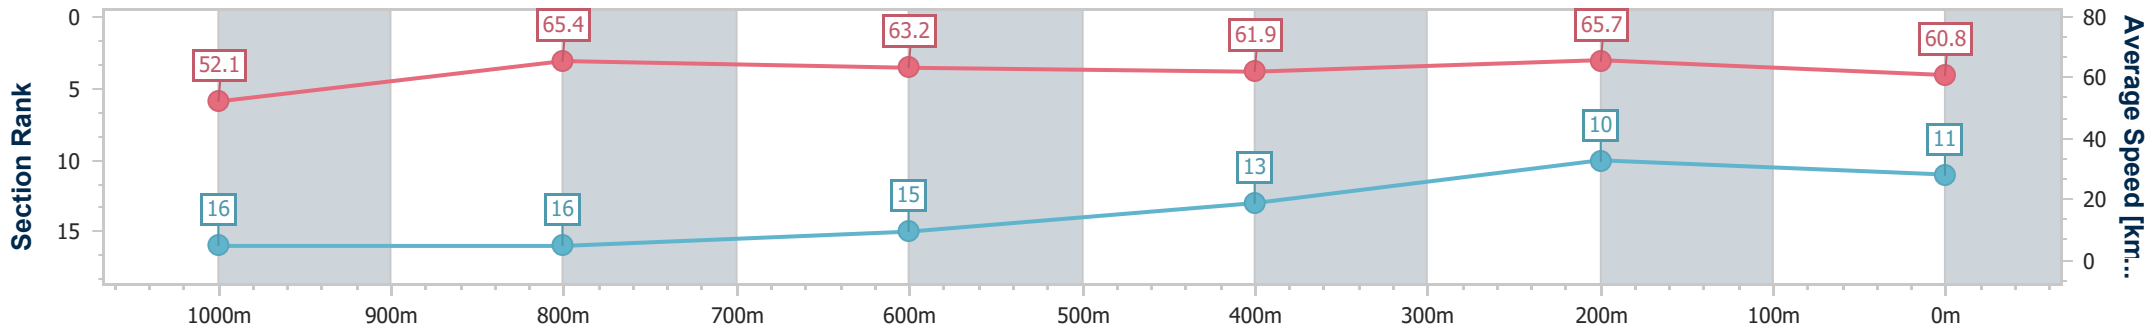

Doomben QLD Professional

Race 7: SKY RACING QTIS JEWEL - 1200m

18 March 2023 - 15:54

Track Rating: Soft 5, Weather: Fine, Rail Position: +1.5m Entire Course

BRISBANE RACING CLUB

Section	Overall	1000m	800m	600m	400m	200m
Section Times	1:10.62 [11] (0:13.85)	0:56.77 [16] (0:11.02)	0:45.75 [16] (0:11.42)	0:34.33 [15] (0:11.56)	0:22.77 [13] (0:10.93)	0:11.84 [10] (0:11.84)
Average Speed [km/h]	52.1	65.4	63.2	61.9	65.7	60.8
Top Speed [km/h]	66.3	66.5	65.3	64.6	67.4	66.0
Avg. Dist. to Rail [m]	3.4	0.6	0.5	0.9	1.4	0.4
Avg. Stride Freq. [Hz]	2.2	2.3	2.2	2.2	2.3	2.3
Avg. Stride Length [m]	6.4	7.9	7.8	7.8	7.8	7.4

- [] Ranking at each section and finish
- .-.- No data available at this section
- NA No data available

Horse/Jockey Name	Rupert's House
Final Rank	12
Fastest Section Time (Section)	0:11.03 (1000m)
Top Speed [km/h] (Section)	68.5 (Overall)
Race State	Finished