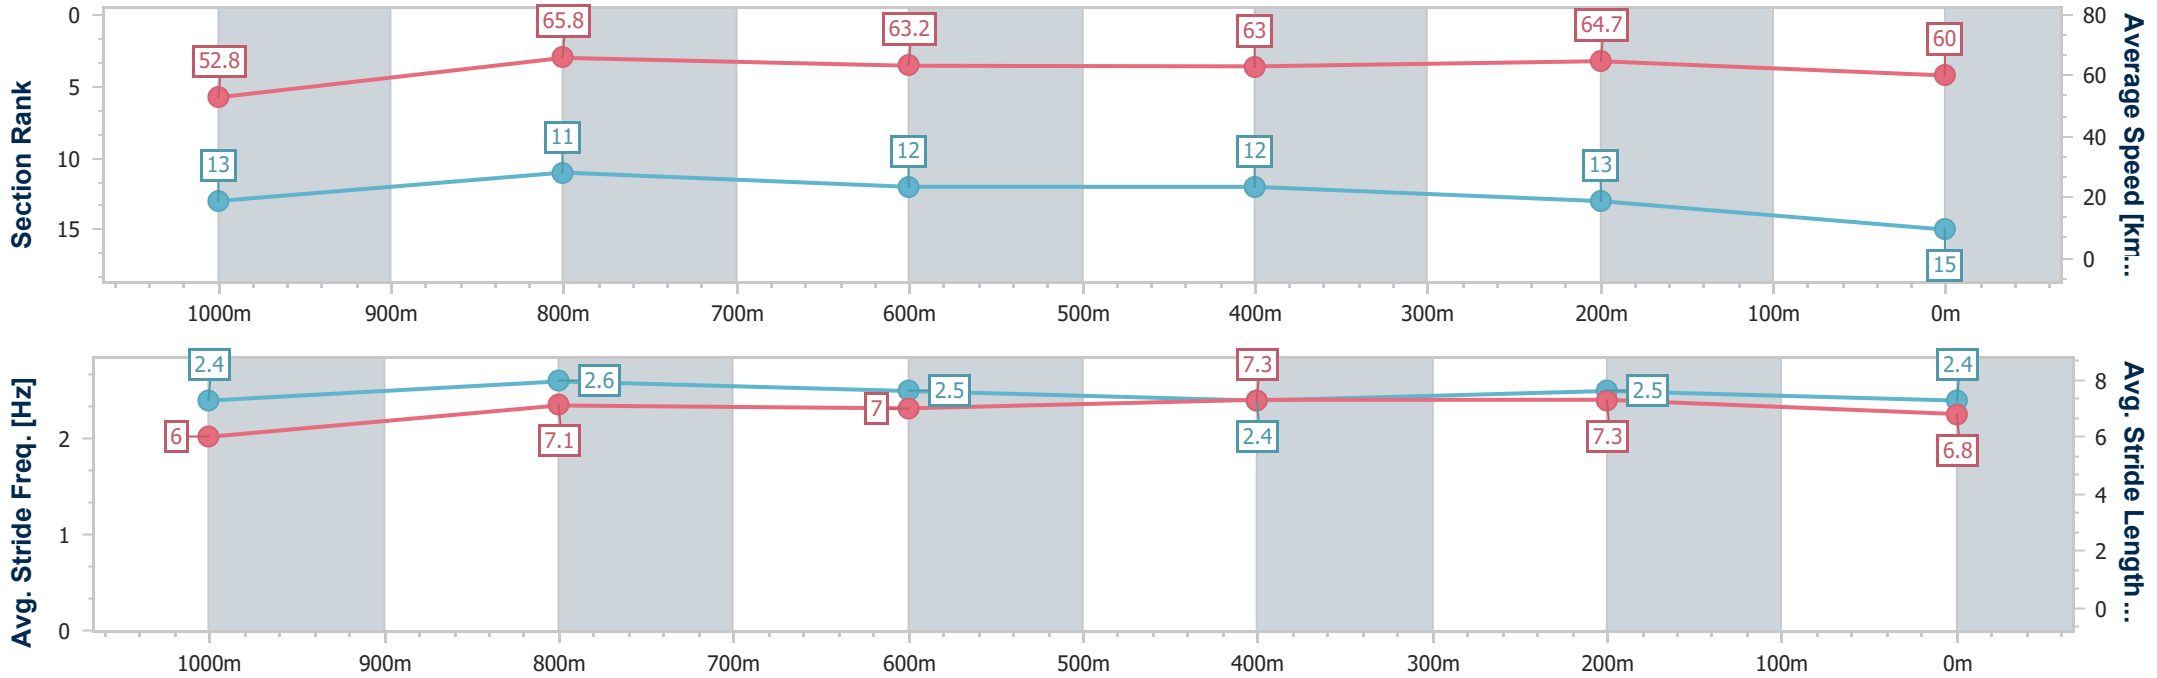

- [] Ranking at each section and finish
- .-.- No data available at this section
- NA No data available

Horse/Jockey Name	Glass Of Rose
Final Rank	15
Fastest Section Time (Section)	0:10.96 (1000m)
Top Speed [km/h] (Section)	67.5 (1000m)
Race State	Finished

Doomben QLD Professional

Race 7: SKY RACING QTIS JEWEL - 1200m

18 March 2023 - 15:54

Track Rating: Soft 5, Weather: Fine, Rail Position: +1.5m Entire Course

BRISBANE RACING CLUB

Section	Overall	1000m	800m	600m	400m	200m
Section Times	1:10.86 [15] (0:13.65)	0:57.21 [13] (0:10.96)	0:46.25 [11] (0:11.51)	0:34.74 [12] (0:11.61)	0:23.13 [12] (0:11.12)	0:12.01 [13] (0:12.01)
Average Speed [km/h]	52.8	65.8	63.2	63.0	64.7	60.0
Top Speed [km/h]	67.4	67.5	64.9	65.4	65.9	64.5
Avg. Dist. to Rail [m]	0.6	0.4	2.5	2.5	2.4	3.5
Avg. Stride Freq. [Hz]	2.4	2.6	2.5	2.4	2.5	2.4
Avg. Stride Length [m]	6.0	7.1	7.0	7.3	7.3	6.8