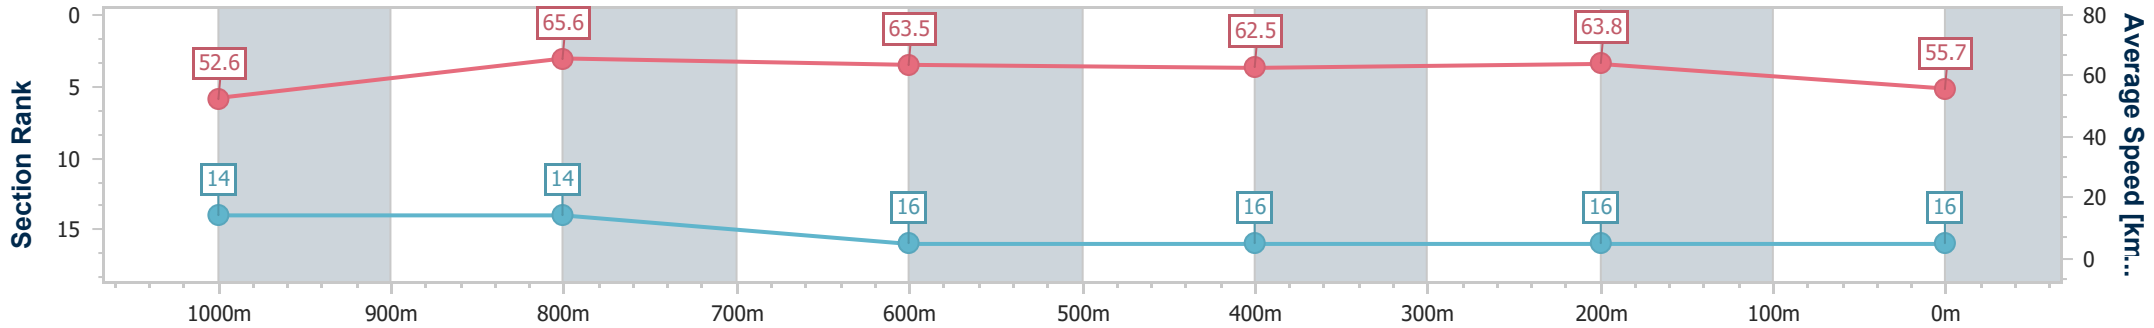

Doomben QLD Professional

Race 7: SKY RACING QTIS JEWEL - 1200m

18 March 2023 - 15:54

Track Rating: Soft 5, Weather: Fine, Rail Position: +1.5m Entire Course

BRISBANE RACING CLUB

Section	Overall	1000m	800m	600m	400m	200m
Section Times	1:12.24 [16] (0:13.71)	0:58.53 [14] (0:11.05)	0:47.48 [14] (0:11.53)	0:35.95 [16] (0:11.70)	0:24.25 [16] (0:11.33)	0:12.92 [16] (0:12.92)
Average Speed [km/h]	52.6	65.6	63.5	62.5	63.8	55.7
Top Speed [km/h]	67.9	67.8	63.9	64.3	65.6	61.6
Avg. Dist. to Rail [m]	6.5	2.9	3.0	2.6	4.2	3.7
Avg. Stride Freq. [Hz]	2.4	2.4	2.4	2.4	2.4	2.3
Avg. Stride Length [m]	6.0	7.4	7.3	7.3	7.3	6.9

- [] Ranking at each section and finish
- .-.- No data available at this section
- NA No data available