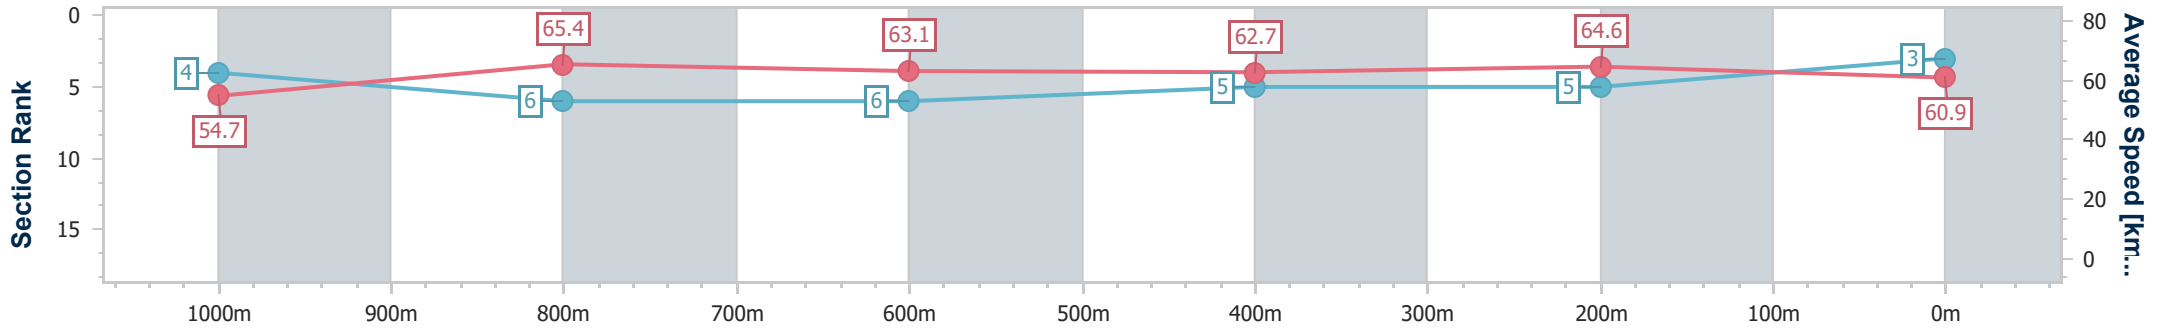

- [] Ranking at each section and finish
- .-.- No data available at this section
- NA No data available

Horse/Jockey Name	Trifling
Final Rank	4
Fastest Section Time (Section)	0:11.11 (1000m)
Top Speed [km/h] (Section)	68.1 (1000m)
Race State	Finished