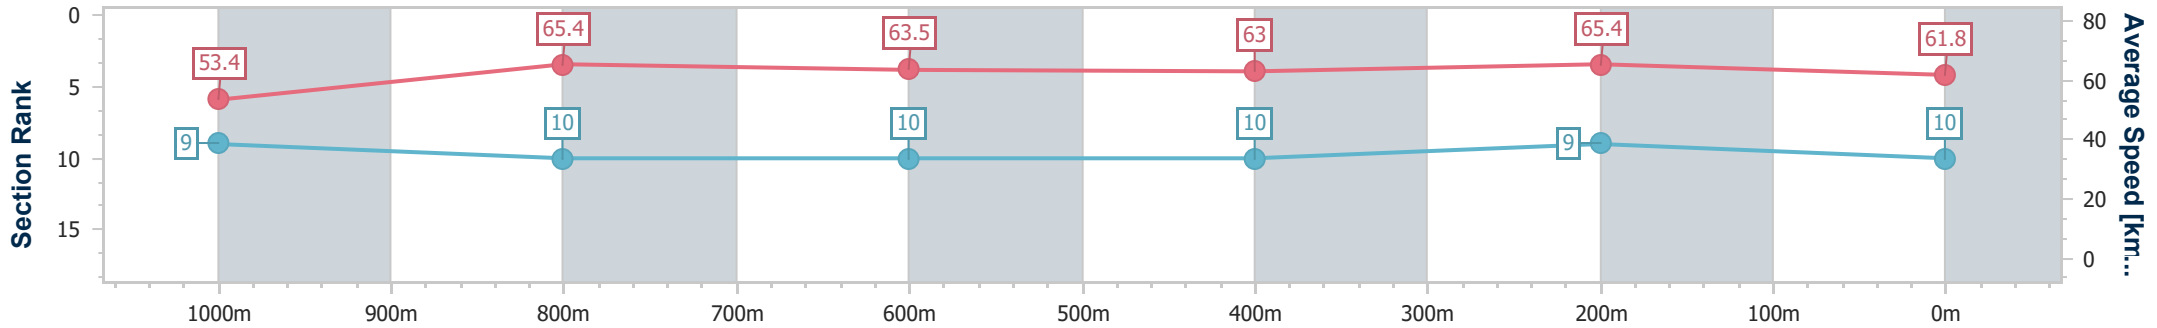

Horse/Jockey Name	Top Fun
Final Rank	10
Fastest Section Time (Section)	0:11.08 (1000m)
Top Speed [km/h] (Section)	69.3 (1000m)
Race State	Finished

Doomben QLD Professional

Race 7: SKY RACING QTIS JEWEL - 1200m

18 March 2023 - 15:54

Track Rating: Soft 5, Weather: Fine, Rail Position: +1.5m Entire Course

BRISBANE RACING CLUB

Section	Overall	1000m	800m	600m	400m	200m
Section Times	1:10.57 [10] (0:13.49)	0:57.08 [9] (0:11.08)	0:46.00 [10] (0:11.55)	0:34.45 [10] (0:11.72)	0:22.73 [10] (0:11.08)	0:11.65 [9] (0:11.65)
Average Speed [km/h]	53.4	65.4	63.5	63.0	65.4	61.8
Top Speed [km/h]	69.3	69.3	64.3	64.7	67.3	65.8
Avg. Dist. to Rail [m]	7.5	2.1	3.9	4.5	4.0	7.5
Avg. Stride Freq. [Hz]	2.4	2.5	2.5	2.4	2.5	2.4
Avg. Stride Length [m]	6.0	7.2	7.2	7.1	7.2	7.0

- [ ] Ranking at each section and finish
- -.-.- No data available at this section
- NA No data available