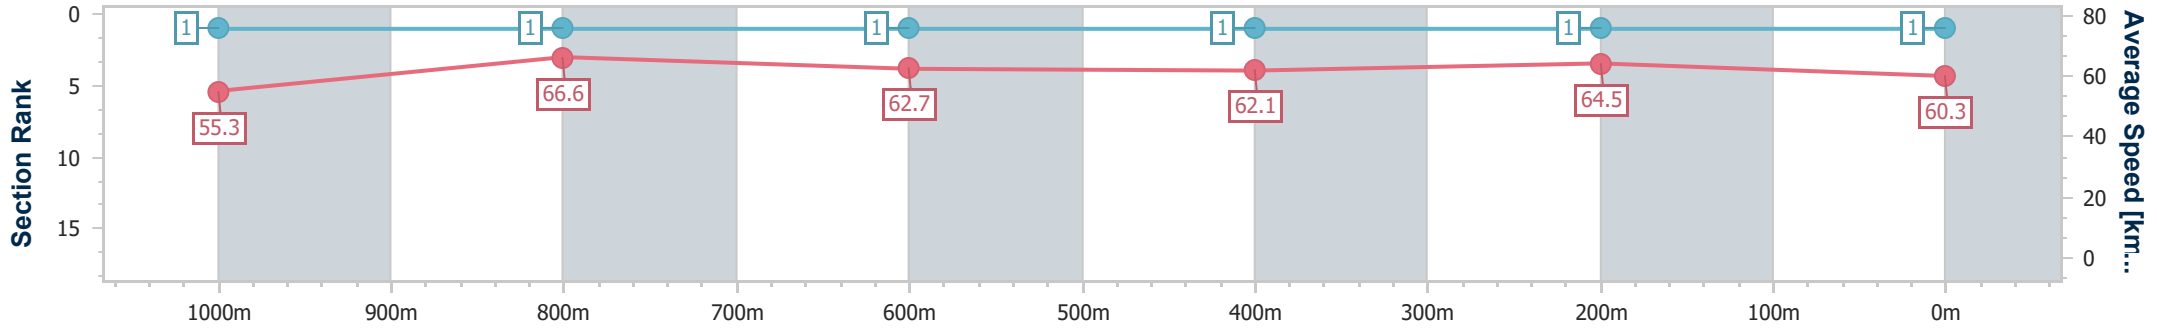

Doomben QLD Professional

Race 7: SKY RACING QTIS JEWEL - 1200m

18 March 2023 - 15:54

Track Rating: Soft 5, Weather: Fine, Rail Position: +1.5m Entire Course

BRISBANE RACING CLUB

Section	Overall	1000m	800m	600m	400m	200m
Section Times	1:09.84 [1] (0:13.03)	0:56.81 [1] (0:10.82)	0:45.99 [1] (0:11.45)	0:34.54 [1] (0:11.48)	0:23.06 [1] (0:11.11)	0:11.95 [1] (0:11.95)
Average Speed [km/h]	55.3	66.6	62.7	62.1	64.5	60.3
Top Speed [km/h]	67.8	68.4	63.7	63.5	65.9	63.6
Avg. Dist. to Rail [m]	5.6	0.7	0.6	1.7	1.2	0.3
Avg. Stride Freq. [Hz]	2.4	2.4	2.3	2.3	2.3	2.3
Avg. Stride Length [m]	6.3	7.8	7.6	7.6	7.6	7.3