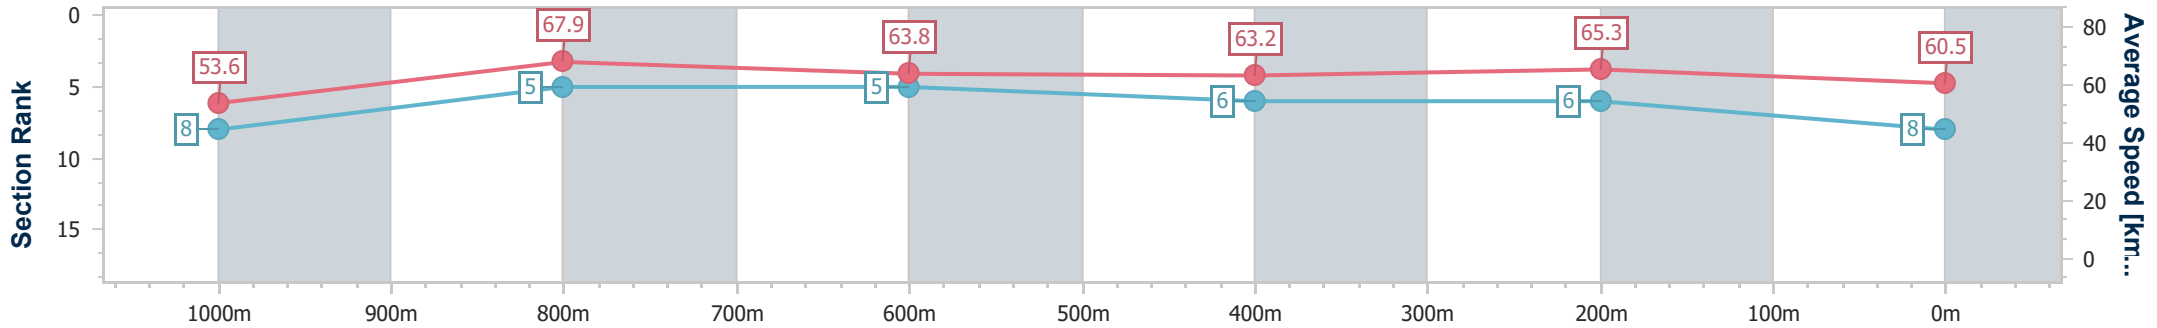

Doomben QLD Professional

Race 7: SKY RACING QTIS JEWEL - 1200m

18 March 2023 - 15:54

Track Rating: Soft 5, Weather: Fine, Rail Position: +1.5m Entire Course

BRISBANE RACING CLUB

Section	Overall	1000m	800m	600m	400m	200m
Section Times	1:10.34 [8] (0:13.44)	0:56.90 [8] (0:10.72)	0:46.18 [5] (0:11.50)	0:34.68 [5] (0:11.69)	0:22.99 [6] (0:11.09)	0:11.90 [6] (0:11.90)
Average Speed [km/h]	53.6	67.9	63.8	63.2	65.3	60.5
Top Speed [km/h]	70.5	71.2	65.7	65.2	67.2	63.0
Avg. Dist. to Rail [m]	13.0	3.8	4.0	4.3	5.0	6.8
Avg. Stride Freq. [Hz]	2.3	2.5	2.4	2.4	2.4	2.4
Avg. Stride Length [m]	6.3	7.7	7.5	7.4	7.3	7.1