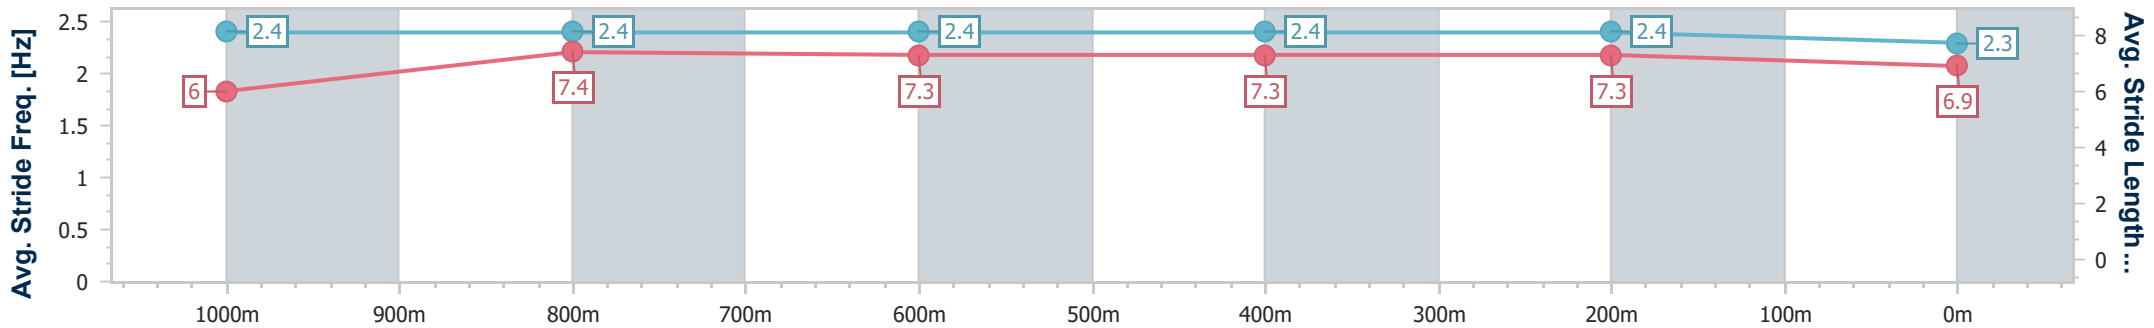

Doomben QLD Professional

Race 7: SKY RACING QTIS JEWEL - 1200m

18 March 2023 - 15:54

Track Rating: Soft 5, Weather: Fine, Rail Position: +1.5m Entire Course

BRISBANE RACING CLUB

Section	Overall	1000m	800m	600m	400m	200m
Section Times	1:12.24 [16] (0:13.71)	0:58.53 [14] (0:11.05)	0:47.48 [14] (0:11.53)	0:35.95 [16] (0:11.70)	0:24.25 [16] (0:11.33)	0:12.92 [16] (0:12.92)
Average Speed [km/h]	52.6	65.6	63.5	62.5	63.8	55.7
Top Speed [km/h]	67.9	67.8	63.9	64.3	65.6	61.6
Avg. Dist. to Rail [m]	6.5	2.9	3.0	2.6	4.2	3.7
Avg. Stride Freq. [Hz]	2.4	2.4	2.4	2.4	2.4	2.3
Avg. Stride Length [m]	6.0	7.4	7.3	7.3	7.3	6.9

- [] Ranking at each section and finish
- .-.- No data available at this section
- NA No data available