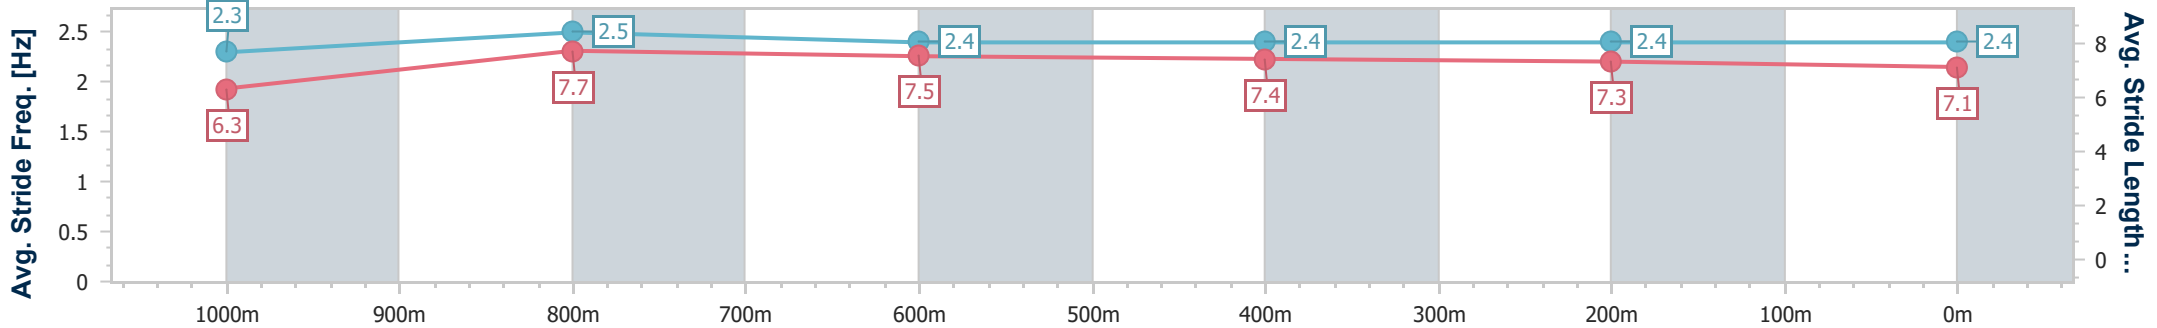

Doomben QLD Professional

Race 7: SKY RACING QTIS JEWEL - 1200m

18 March 2023 - 15:54

Track Rating: Soft 5, Weather: Fine, Rail Position: +1.5m Entire Course

BRISBANE RACING CLUB

Section	Overall	1000m	800m	600m	400m	200m
Section Times	1:10.34 [8] (0:13.44)	0:56.90 [8] (0:10.72)	0:46.18 [5] (0:11.50)	0:34.68 [5] (0:11.69)	0:22.99 [6] (0:11.09)	0:11.90 [6] (0:11.90)
Average Speed [km/h]	53.6	67.9	63.8	63.2	65.3	60.5
Top Speed [km/h]	70.5	71.2	65.7	65.2	67.2	63.0
Avg. Dist. to Rail [m]	13.0	3.8	4.0	4.3	5.0	6.8
Avg. Stride Freq. [Hz]	2.3	2.5	2.4	2.4	2.4	2.4
Avg. Stride Length [m]	6.3	7.7	7.5	7.4	7.3	7.1