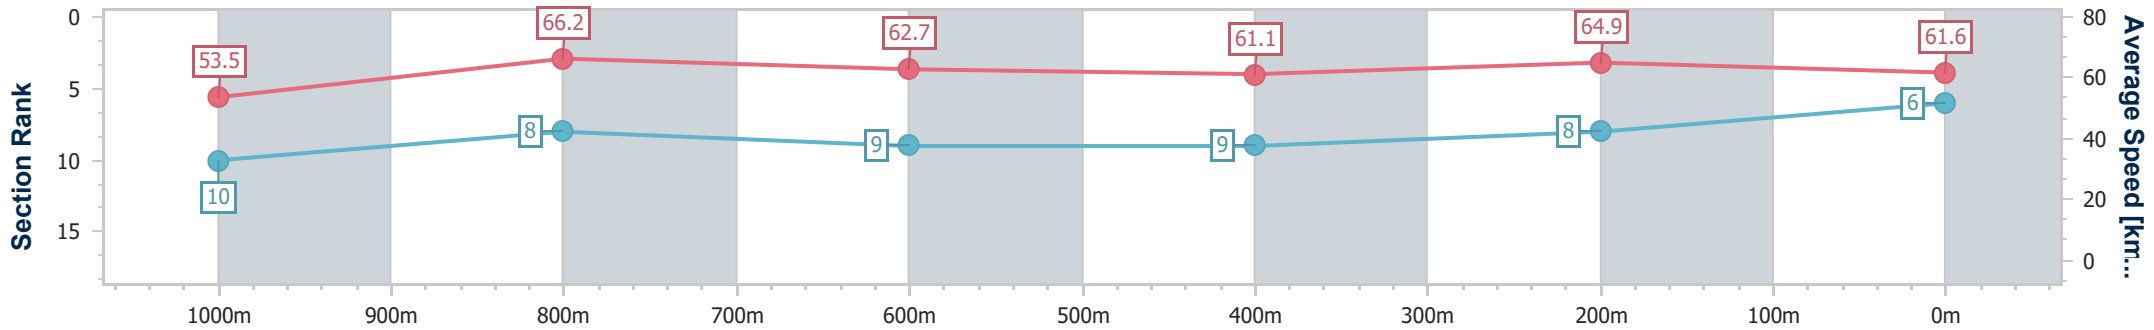

Doomben QLD Professional

Race 7: SKY RACING QTIS JEWEL - 1200m

18 March 2023 - 15:54

Track Rating: Soft 5, Weather: Fine, Rail Position: +1.5m Entire Course

BRISBANE RACING CLUB

Section	Overall	1000m	800m	600m	400m	200m
Section Times	1:10.28 [6] (0:13.45)	0:56.83 [10] (0:10.87)	0:45.96 [8] (0:11.52)	0:34.44 [9] (0:11.73)	0:22.71 [9] (0:11.05)	0:11.66 [8] (0:11.66)
Average Speed [km/h]	53.5	66.2	62.7	61.1	64.9	61.6
Top Speed [km/h]	66.9	67.6	64.2	64.0	65.9	64.8
Avg. Dist. to Rail [m]	2.6	0.3	0.6	0.8	1.5	2.6
Avg. Stride Freq. [Hz]	2.3	2.4	2.3	2.3	2.4	2.3
Avg. Stride Length [m]	6.4	7.7	7.5	7.3	7.4	7.3