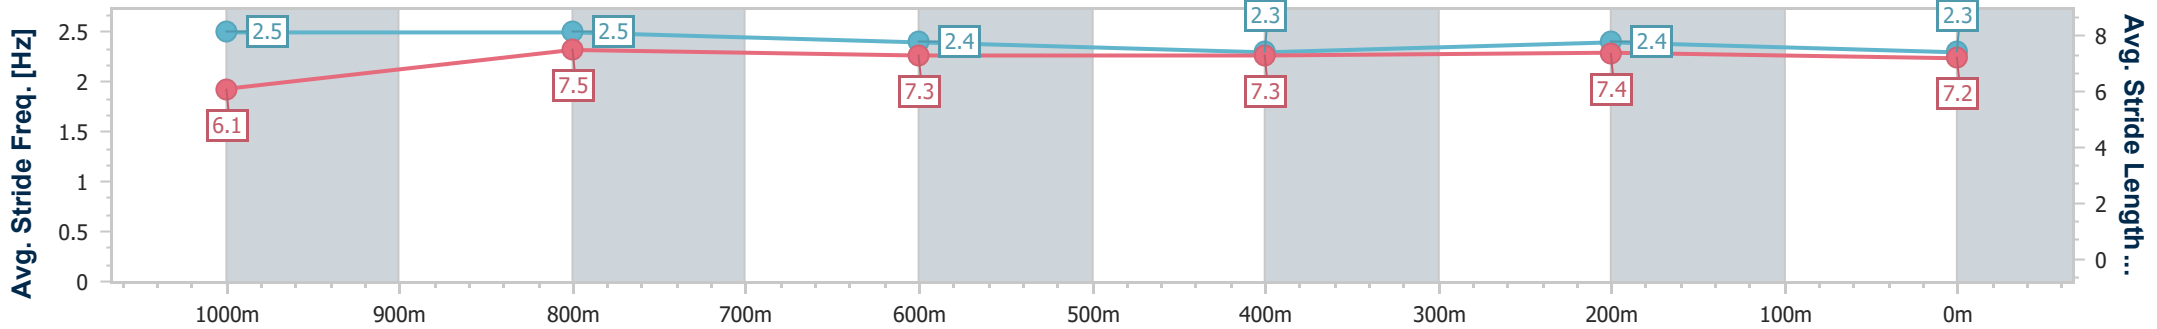

Doomben QLD Professional

Race 7: SKY RACING QTIS JEWEL - 1200m

18 March 2023 - 15:54

Track Rating: Soft 5, Weather: Fine, Rail Position: +1.5m Entire Course

BRISBANE RACING CLUB

Section	Overall	1000m	800m	600m	400m	200m
Section Times	1:10.28 [7] (0:13.18)	0:57.10 [3] (0:10.89)	0:46.21 [4] (0:11.51)	0:34.70 [4] (0:11.60)	0:23.10 [4] (0:11.10)	0:12.00 [4] (0:12.00)
Average Speed [km/h]	54.7	66.0	62.4	61.8	64.5	60.1
Top Speed [km/h]	67.6	67.9	64.7	64.1	66.7	64.1
Avg. Dist. to Rail [m]	3.0	0.6	0.4	1.1	2.0	1.0
Avg. Stride Freq. [Hz]	2.5	2.5	2.4	2.3	2.4	2.3
Avg. Stride Length [m]	6.1	7.5	7.3	7.3	7.4	7.2