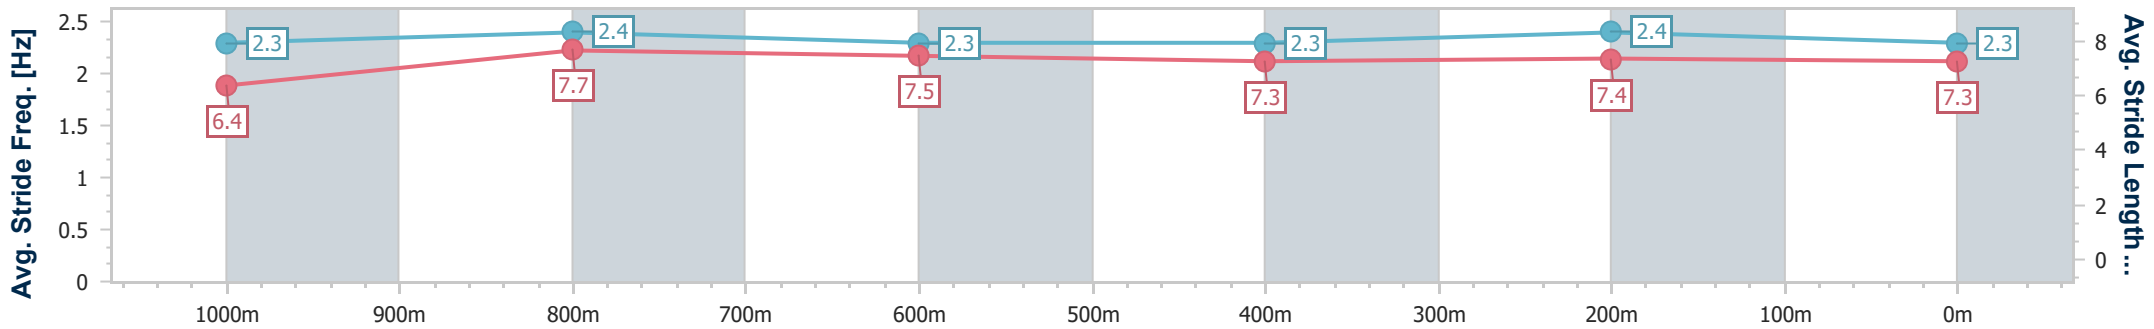

Doomben QLD Professional

Race 7: SKY RACING QTIS JEWEL - 1200m

18 March 2023 - 15:54

Track Rating: Soft 5, Weather: Fine, Rail Position: +1.5m Entire Course

BRISBANE RACING CLUB

Section	Overall	1000m	800m	600m	400m	200m
Section Times	1:10.28 [6] (0:13.45)	0:56.83 [10] (0:10.87)	0:45.96 [8] (0:11.52)	0:34.44 [9] (0:11.73)	0:22.71 [9] (0:11.05)	0:11.66 [8] (0:11.66)
Average Speed [km/h]	53.5	66.2	62.7	61.1	64.9	61.6
Top Speed [km/h]	66.9	67.6	64.2	64.0	65.9	64.8
Avg. Dist. to Rail [m]	2.6	0.3	0.6	0.8	1.5	2.6
Avg. Stride Freq. [Hz]	2.3	2.4	2.3	2.3	2.4	2.3
Avg. Stride Length [m]	6.4	7.7	7.5	7.3	7.4	7.3