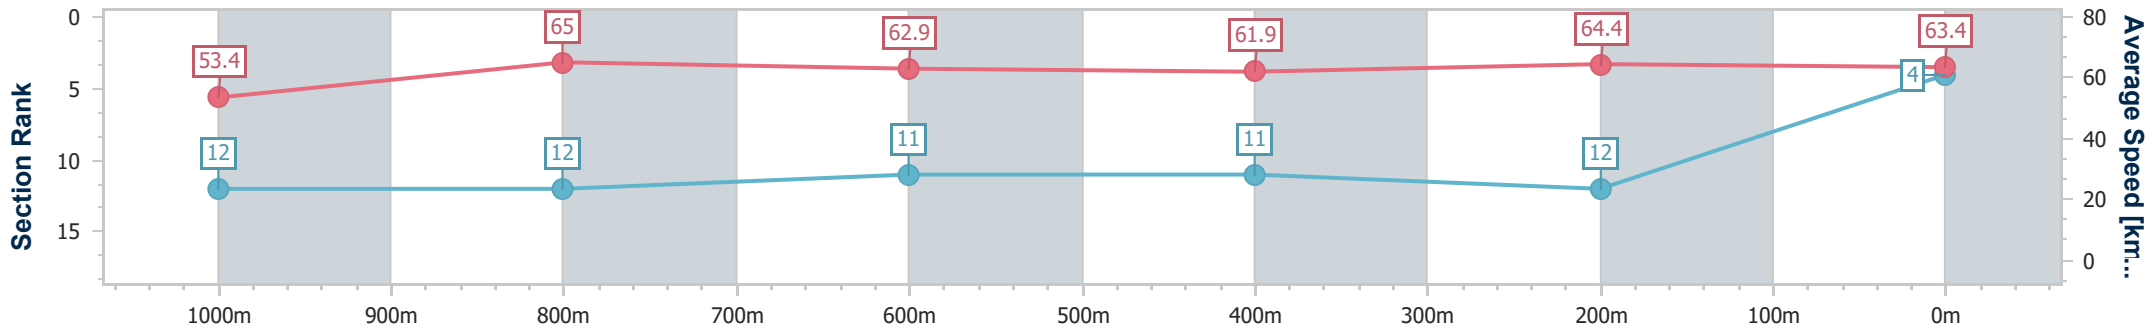

- [] Ranking at each section and finish
- .-.- No data available at this section
- NA No data available

Horse/Jockey Name	Shot Of Whiskey
Final Rank	5
Fastest Section Time (Section)	0:10.87 (1000m)
Top Speed [km/h] (Section)	69.1 (Overall)
Race State	Finished