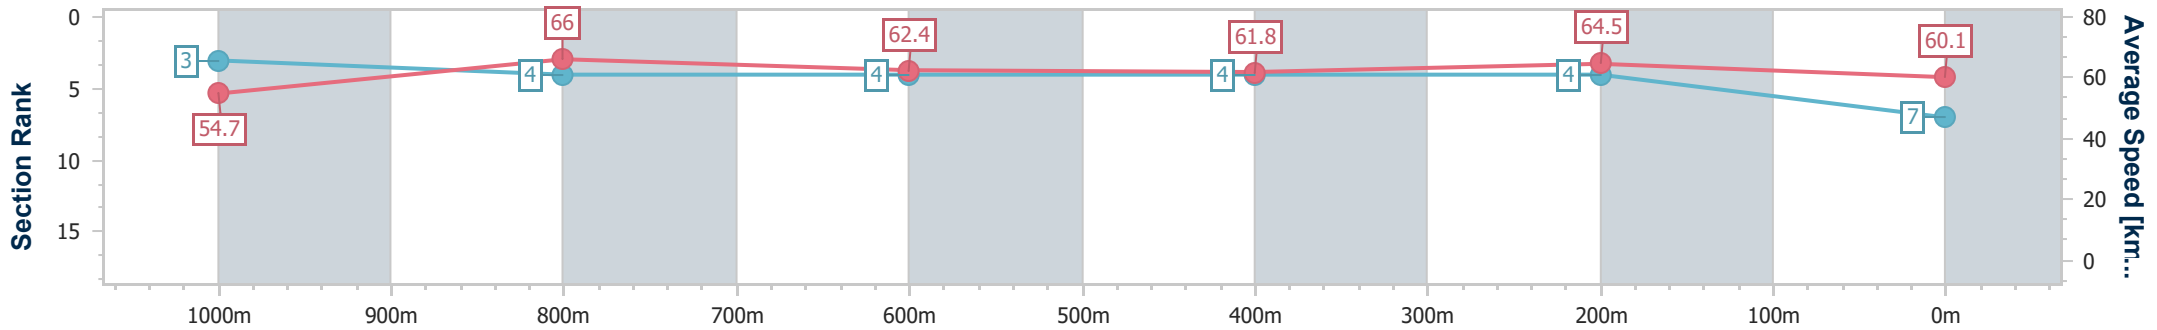

Doomben QLD Professional

Race 7: SKY RACING QTIS JEWEL - 1200m

18 March 2023 - 15:54

Track Rating: Soft 5, Weather: Fine, Rail Position: +1.5m Entire Course

BRISBANE RACING CLUB

Section	Overall	1000m	800m	600m	400m	200m
Section Times	1:10.28 [7] (0:13.18)	0:57.10 [3] (0:10.89)	0:46.21 [4] (0:11.51)	0:34.70 [4] (0:11.60)	0:23.10 [4] (0:11.10)	0:12.00 [4] (0:12.00)
Average Speed [km/h]	54.7	66.0	62.4	61.8	64.5	60.1
Top Speed [km/h]	67.6	67.9	64.7	64.1	66.7	64.1
Avg. Dist. to Rail [m]	3.0	0.6	0.4	1.1	2.0	1.0
Avg. Stride Freq. [Hz]	2.5	2.5	2.4	2.3	2.4	2.3
Avg. Stride Length [m]	6.1	7.5	7.3	7.3	7.4	7.2