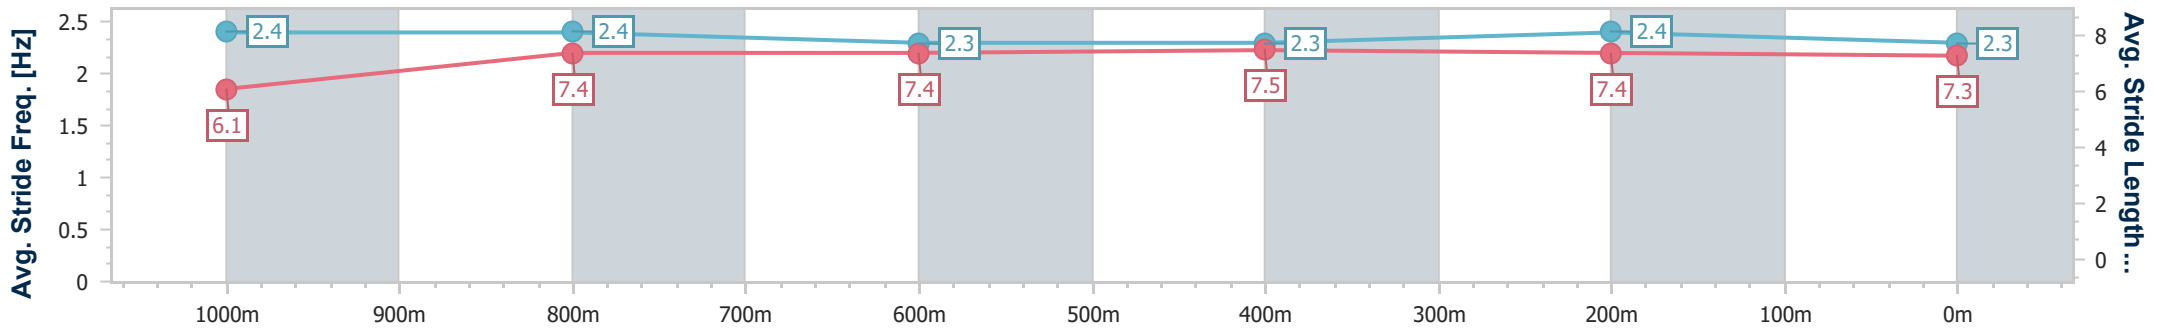

- [] Ranking at each section and finish
- .-.- No data available at this section
- NA No data available

Horse/Jockey Name	Trifling
Final Rank	4
Fastest Section Time (Section)	0:11.11 (1000m)
Top Speed [km/h] (Section)	68.1 (1000m)
Race State	Finished