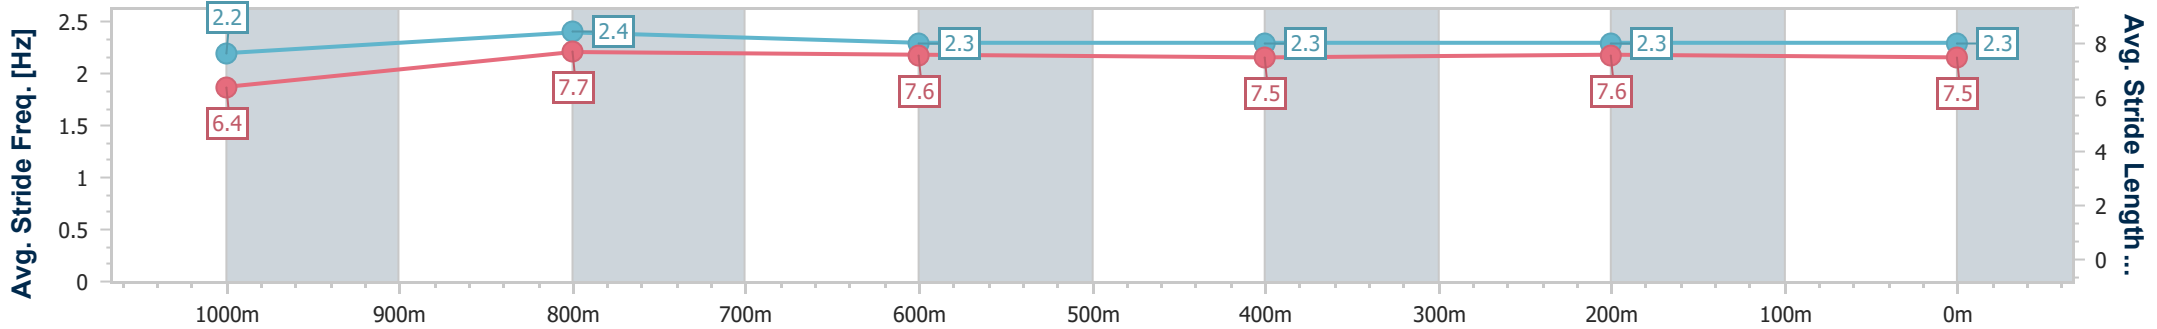

Doomben QLD Professional

Race 7: SKY RACING QTIS JEWEL - 1200m

18 March 2023 - 15:54

Track Rating: Soft 5, Weather: Fine, Rail Position: +1.5m Entire Course

BRISBANE RACING CLUB

Section	Overall	1000m	800m	600m	400m	200m
Section Times	1:10.56 [9] (0:13.79)	0:56.77 [15] (0:10.95)	0:45.82 [15] (0:11.47)	0:34.35 [14] (0:11.65)	0:22.70 [15] (0:11.10)	0:11.60 [15] (0:11.60)
Average Speed [km/h]	52.2	65.9	63.0	62.5	65.0	62.0
Top Speed [km/h]	66.8	68.0	64.4	64.4	65.9	65.4
Avg. Dist. to Rail [m]	4.7	0.7	1.2	1.9	3.5	5.7
Avg. Stride Freq. [Hz]	2.2	2.4	2.3	2.3	2.3	2.3
Avg. Stride Length [m]	6.4	7.7	7.6	7.5	7.6	7.5

- [] Ranking at each section and finish
- .-.- No data available at this section
- NA No data available

Horse/Jockey Name	Top Fun
Final Rank	10
Fastest Section Time (Section)	0:11.08 (1000m)
Top Speed [km/h] (Section)	69.3 (1000m)
Race State	Finished