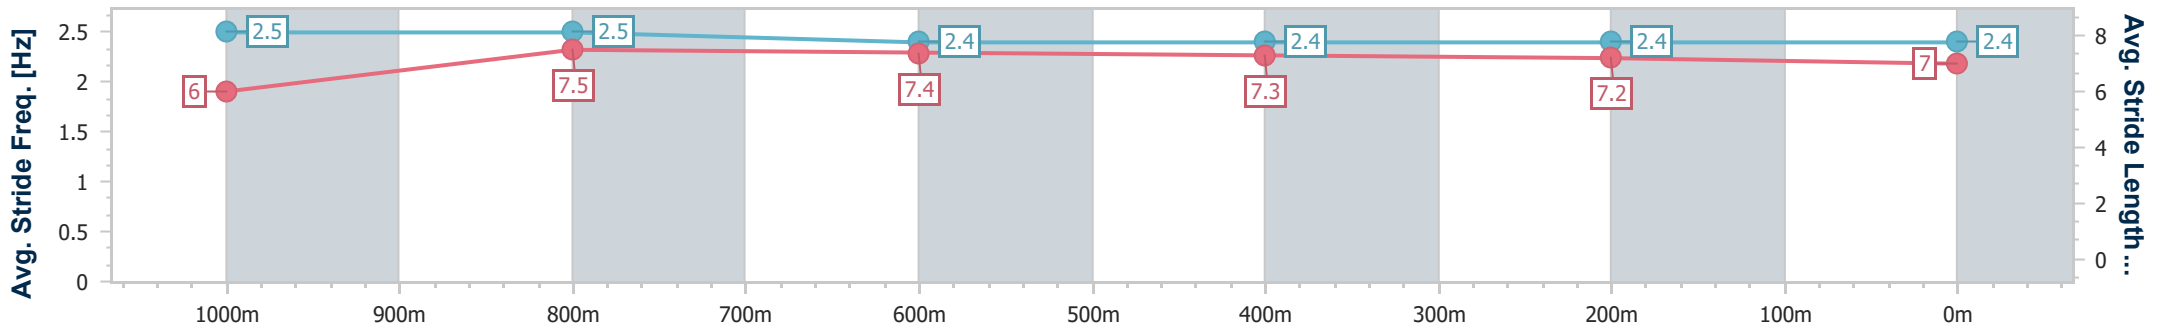

Doomben QLD Professional

Race 7: SKY RACING QTIS JEWEL - 1200m

18 March 2023 - 15:54

Track Rating: Soft 5, Weather: Fine, Rail Position: +1.5m Entire Course

BRISBANE RACING CLUB

Section	Overall	1000m	800m	600m	400m	200m
Section Times	1:10.69 [13] (0:13.33)	0:57.36 [7] (0:10.87)	0:46.49 [7] (0:11.52)	0:34.97 [7] (0:11.65)	0:23.32 [7] (0:11.11)	0:12.21 [7] (0:12.21)
Average Speed [km/h]	54.1	66.5	63.5	62.6	64.6	59.0
Top Speed [km/h]	69.0	69.0	65.7	63.3	66.1	62.0
Avg. Dist. to Rail [m]	9.5	0.9	3.0	2.2	1.1	2.4
Avg. Stride Freq. [Hz]	2.5	2.5	2.4	2.4	2.4	2.4
Avg. Stride Length [m]	6.0	7.5	7.4	7.3	7.2	7.0

- [] Ranking at each section and finish
- .-.- No data available at this section
- NA No data available

Horse/Jockey Name	Crimson Warning
Final Rank	14
Fastest Section Time (Section)	0:11.05 (400m)
Top Speed [km/h] (Section)	67.4 (Overall)
Race State	Finished