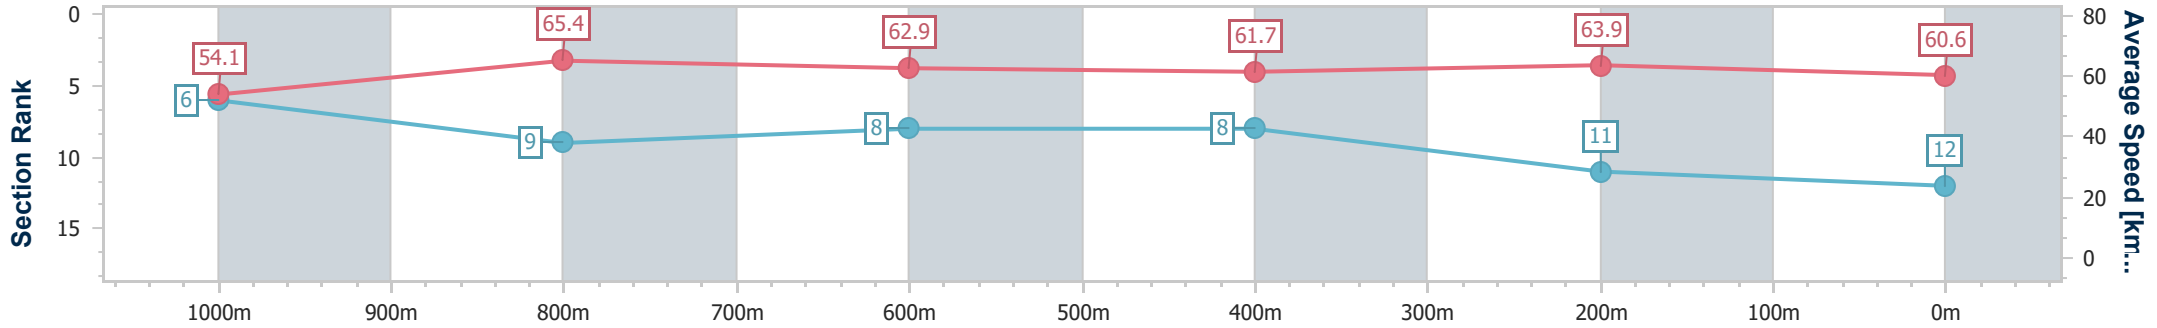

- [] Ranking at each section and finish
- .-.- No data available at this section
- NA No data available

Horse/Jockey Name	Rupert's House
Final Rank	12
Fastest Section Time (Section)	0:11.03 (1000m)
Top Speed [km/h] (Section)	68.5 (Overall)
Race State	Finished

Doomben QLD Professional

Race 7: SKY RACING QTIS JEWEL - 1200m

18 March 2023 - 15:54

Track Rating: Soft 5, Weather: Fine, Rail Position: +1.5m Entire Course

BRISBANE RACING CLUB

Section	Overall	1000m	800m	600m	400m	200m
Section Times	1:10.68 [12] (0:13.30)	0:57.38 [6] (0:11.03)	0:46.35 [9] (0:11.48)	0:34.87 [8] (0:11.70)	0:23.17 [8] (0:11.27)	0:11.90 [11] (0:11.90)
Average Speed [km/h]	54.1	65.4	62.9	61.7	63.9	60.6
Top Speed [km/h]	68.5	67.6	64.1	62.2	65.3	63.9
Avg. Dist. to Rail [m]	2.9	1.3	0.6	0.5	1.5	1.6
Avg. Stride Freq. [Hz]	2.3	2.2	2.2	2.2	2.2	2.2
Avg. Stride Length [m]	6.5	8.1	8.0	7.9	8.0	7.6

- [] Ranking at each section and finish
- .-.- No data available at this section
- NA No data available

Horse/Jockey Name	Salt Lake Betty
Final Rank	13
Fastest Section Time (Section)	0:10.87 (1000m)
Top Speed [km/h] (Section)	69.0 (1000m)
Race State	Finished