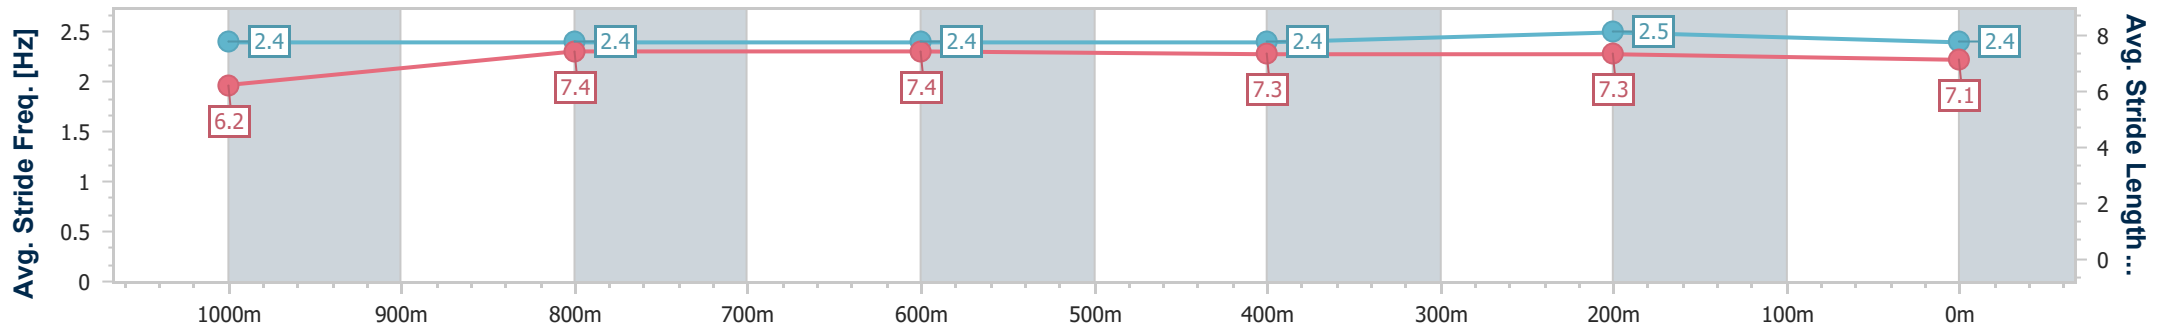

Doomben QLD Professional

Race 7: SKY RACING QTIS JEWEL - 1200m

18 March 2023 - 15:54

Track Rating: Soft 5, Weather: Fine, Rail Position: +1.5m Entire Course

BRISBANE RACING CLUB

Section	Overall	1000m	800m	600m	400m	200m
Section Times	1:10.84 [14] (0:13.47)	0:57.37 [11] (0:11.19)	0:46.18 [13] (0:11.51)	0:34.67 [13] (0:11.73)	0:22.94 [14] (0:11.05)	0:11.89 [14] (0:11.89)
Average Speed [km/h]	53.5	64.8	63.5	62.3	65.4	60.6
Top Speed [km/h]	67.4	66.5	65.6	64.1	67.1	65.7
Avg. Dist. to Rail [m]	8.4	2.7	3.0	2.8	3.7	5.9
Avg. Stride Freq. [Hz]	2.4	2.4	2.4	2.4	2.5	2.4
Avg. Stride Length [m]	6.2	7.4	7.4	7.3	7.3	7.1

- [] Ranking at each section and finish
- .-.- No data available at this section
- NA No data available

Horse/Jockey Name	Glass Of Rose
Final Rank	15
Fastest Section Time (Section)	0:10.96 (1000m)
Top Speed [km/h] (Section)	67.5 (1000m)
Race State	Finished