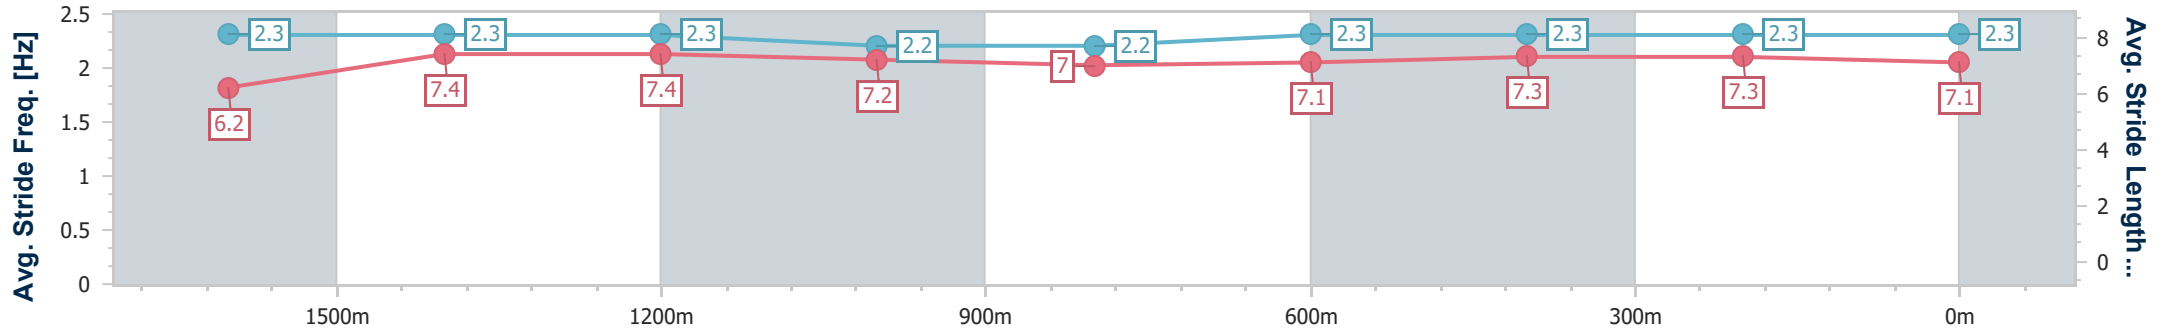

- [] Ranking at each section and finish
- .-.- No data available at this section
- NA No data available

Horse/Jockey Name	General Wolffe
Final Rank	3
Fastest Section Time (Section)	0:11.57 (1600m)
Top Speed [km/h] (Section)	63.5 (1600m)
Race State	Finished

Sunshine Coast QLD Professional
Race 2: Beetle Collins Charleville Memorial Class 1 Handicap - 1800m

12 March 2023 - 12:55

Track Rating: Good 4, Weather: Fine, Rail Position: +3m Entire

Section	Overall	1600m	1400m	1200m	1000m	800m	600m	400m	200m
Section Times	1:51.84 [3] (0:14.18)	1:37.66 [5] (0:11.57)	1:26.09 [5] (0:11.92)	1:14.17 [5] (0:12.50)	1:01.67 [5] (0:13.22)	0:48.45 [5] (0:12.53)	0:35.92 [3] (0:11.97)	0:23.95 [4] (0:11.64)	0:12.31 [3] (0:12.31)
Average Speed [km/h]	50.9	62.3	60.7	57.7	54.9	58.3	60.9	61.8	58.8
Top Speed [km/h]	63.0	63.5	62.8	58.9	56.4	59.6	62.8	63.1	60.5
Avg. Dist. to Rail [m]	3.7	0.7	1.7	2.1	2.6	2.6	1.9	2.5	2.9
Avg. Stride Freq. [Hz]	2.3	2.3	2.3	2.2	2.2	2.3	2.3	2.3	2.3
Avg. Stride Length [m]	6.2	7.4	7.4	7.2	7.0	7.1	7.3	7.3	7.1