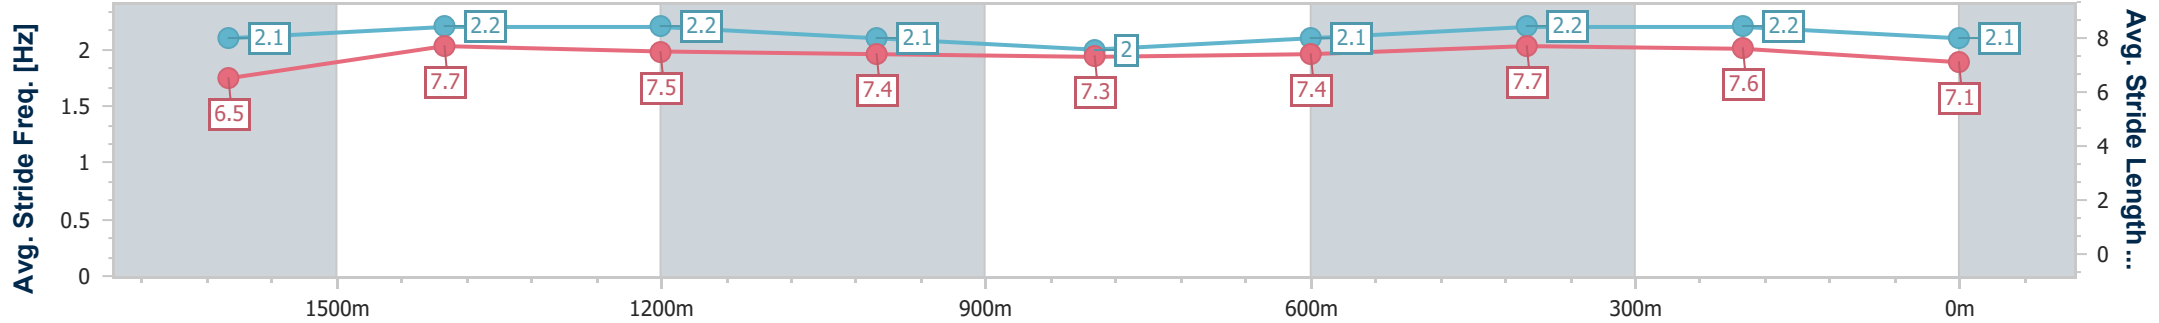

Sunshine Coast QLD Professional
Race 2: Beetle Collins Charleville Memorial Class 1 Handicap - 1800m

12 March 2023 - 12:55

Track Rating: Good 4, Weather: Fine, Rail Position: +3m Entire

Section	Overall	1600m	1400m	1200m	1000m	800m	600m	400m	200m			
Section Times	1:52.73 [6] (0:13.96)	1:38.77 [2] (0:11.51)	1:27.26 [2] (0:11.91)	1:15.35 [4] (0:12.51)	1:02.84 [4] (0:13.24)	0:49.60 [4] (0:12.91)	0:36.69 [5] (0:11.89)	0:24.80 [6] (0:11.89)	0:12.91 [6] (0:12.91)			
Average Speed [km/h]	51.8	62.6	60.5	57.7	54.7	56.5	60.9	60.5	56.1			
Top Speed [km/h]	63.9	63.4	62.7	59.8	56.1	58.7	62.0	62.1	58.4			
Avg. Dist. to Rail [m]	2.8	0.6	0.8	1.8	2.1	2.1	1.1	1.9	3.0			
Avg. Stride Freq. [Hz]	2.2	2.2	2.2	2.1	2.0	2.1	2.2	2.2	2.2			
Avg. Stride Length [m]	6.4	7.7	7.6	7.4	7.2	7.3	7.5	7.4	7.1			

- [] Ranking at each section and finish
- .-.- No data available at this section
- NA No data available

Horse/Jockey Name	Mighty Judd
Final Rank	7
Fastest Section Time (Section)	0:11.36 (1600m)
Top Speed [km/h] (Section)	63.6 (Overall)
Race State	Finished

Sunshine Coast QLD Professional
Race 2: Beetle Collins Charleville Memorial Class 1 Handicap - 1800m

12 March 2023 - 12:55

Track Rating: Good 4, Weather: Fine, Rail Position: +3m Entire

Section	Overall	1600m	1400m	1200m	1000m	800m	600m	400m	200m			
Section Times	1:52.77 [7] (0:13.87)	1:38.90 [1] (0:11.36)	1:27.54 [1] (0:11.59)	1:15.95 [1] (0:12.40)	1:03.55 [1] (0:13.13)	0:50.42 [1] (0:13.14)	0:37.28 [1] (0:12.12)	0:25.16 [1] (0:11.92)	0:13.24 [5] (0:13.24)			
Average Speed [km/h]	51.6	62.4	61.4	58.0	54.8	55.7	60.9	60.4	54.6			
Top Speed [km/h]	63.6	63.6	63.6	59.1	57.0	59.0	61.9	61.5	58.2			
Avg. Dist. to Rail [m]	1.7	4.4	4.2	2.5	1.6	3.0	4.1	2.4	2.1			
Avg. Stride Freq. [Hz]	2.1	2.2	2.2	2.1	2.0	2.1	2.2	2.2	2.1			
Avg. Stride Length [m]	6.5	7.7	7.5	7.4	7.3	7.4	7.7	7.6	7.1			