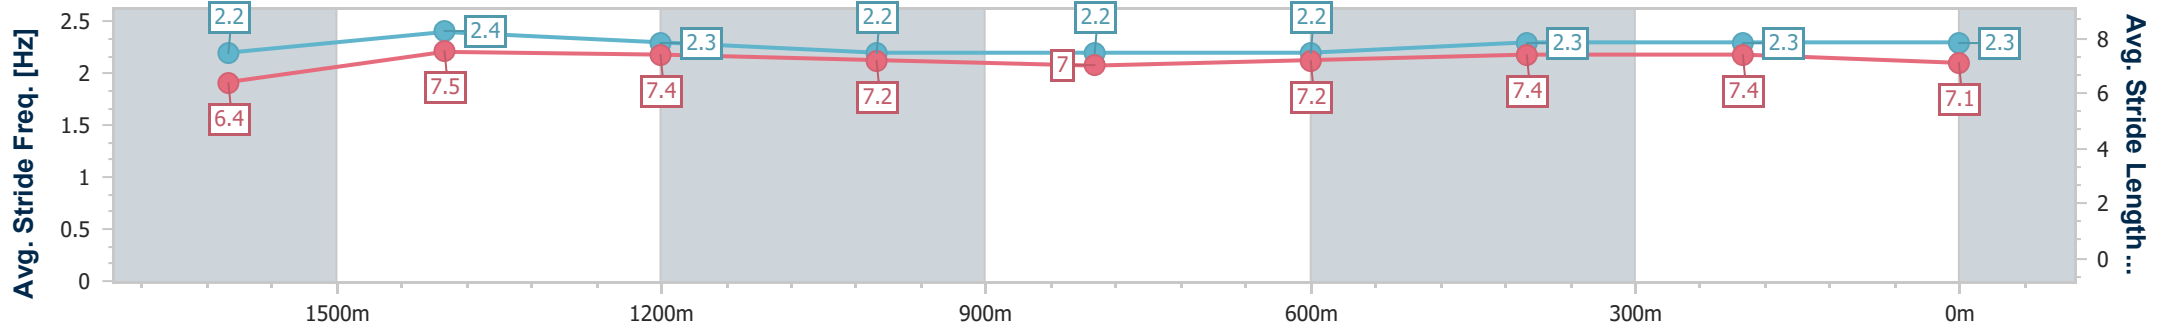

Horse/Jockey Name	Moenave
Final Rank	1
Fastest Section Time (Section)	0:11.37 (1600m)
Top Speed [km/h] (Section)	65.7 (1600m)
Race State	Finished

Sunshine Coast QLD Professional
Race 2: Beetle Collins Charleville Memorial Class 1 Handicap - 1800m

12 March 2023 - 12:55

Track Rating: Good 4, Weather: Fine, Rail Position: +3m Entire

Section	Overall	1600m	1400m	1200m	1000m	800m	600m	400m	200m
Section Times	1:51.82 [1] (0:14.12)	1:37.70 [3] (0:11.37)	1:26.33 [3] (0:11.78)	1:14.55 [2] (0:12.34)	1:02.21 [2] (0:13.23)	0:48.98 [2] (0:12.98)	0:36.00 [2] (0:11.86)	0:24.14 [1] (0:11.70)	0:12.44 [1] (0:12.44)
Average Speed [km/h]	51.6	64.0	61.6	58.5	55.0	56.3	61.7	61.4	58.2
Top Speed [km/h]	64.4	65.7	64.6	59.5	57.1	59.7	62.2	62.3	59.9
Avg. Dist. to Rail [m]	7.7	3.9	3.1	2.3	3.3	2.9	2.2	3.7	3.6
Avg. Stride Freq. [Hz]	2.2	2.4	2.3	2.2	2.2	2.2	2.3	2.3	2.3
Avg. Stride Length [m]	6.4	7.5	7.4	7.2	7.0	7.2	7.4	7.4	7.1

- [ ] Ranking at each section and finish
- -.-.- No data available at this section
- NA No data available