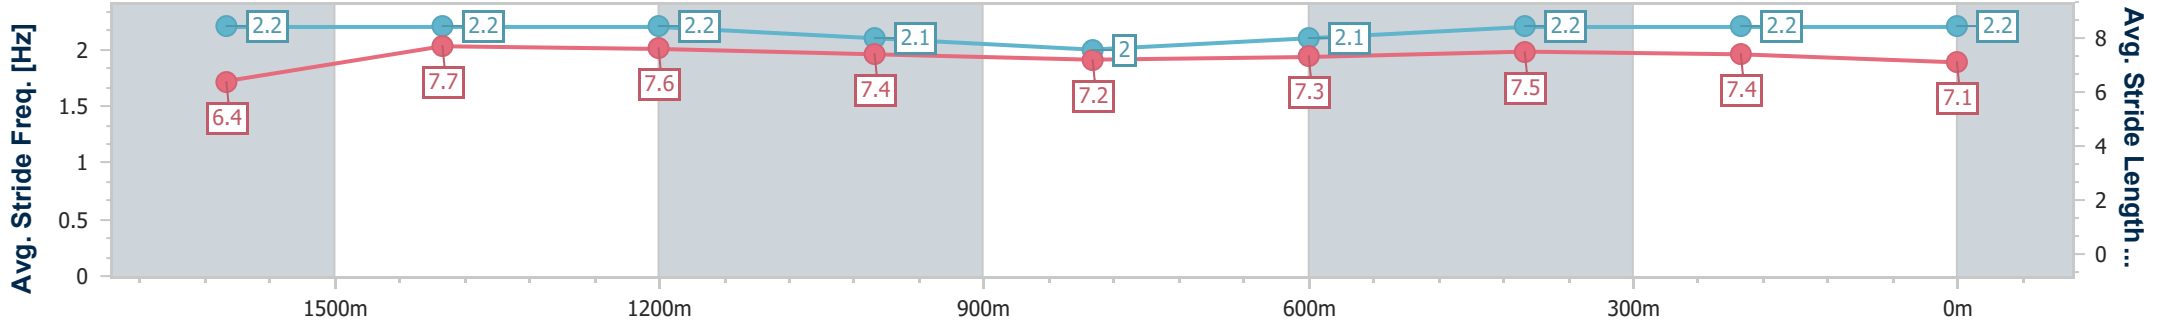

Sunshine Coast QLD Professional
Race 2: Beetle Collins Charleville Memorial Class 1 Handicap - 1800m

12 March 2023 - 12:55

Track Rating: Good 4, Weather: Fine, Rail Position: +3m Entire

Section	Overall	1600m	1400m	1200m	1000m	800m	600m	400m	200m
Section Times	1:52.29 [5] (0:14.32)	1:37.97 [7] (0:11.64)	1:26.33 [7] (0:11.90)	1:14.43 [6] (0:12.38)	1:02.05 [6] (0:13.20)	0:48.85 [6] (0:12.82)	0:36.03 [7] (0:11.87)	0:24.16 [7] (0:11.77)	0:12.39 [7] (0:12.39)
Average Speed [km/h]	50.4	62.0	61.0	58.1	54.7	56.0	60.4	61.2	58.4
Top Speed [km/h]	63.6	62.9	63.3	59.2	56.9	58.3	61.9	61.8	60.2
Avg. Dist. to Rail [m]	4.2	1.3	1.8	1.3	1.4	0.6	0.8	2.4	3.4
Avg. Stride Freq. [Hz]	2.2	2.3	2.3	2.2	2.1	2.2	2.3	2.3	2.3
Avg. Stride Length [m]	6.3	7.3	7.4	7.3	7.1	7.1	7.3	7.4	7.1

- [] Ranking at each section and finish
- .-.- No data available at this section
- NA No data available

Horse/Jockey Name	Virtuosity
Final Rank	6
Fastest Section Time (Section)	0:11.51 (1600m)
Top Speed [km/h] (Section)	63.9 (Overall)
Race State	Finished

Sunshine Coast QLD Professional
Race 2: Beetle Collins Charleville Memorial Class 1 Handicap - 1800m

12 March 2023 - 12:55

Track Rating: Good 4, Weather: Fine, Rail Position: +3m Entire

Section	Overall	1600m	1400m	1200m	1000m	800m	600m	400m	200m			
Section Times	1:52.73 [6] (0:13.96)	1:38.77 [2] (0:11.51)	1:27.26 [2] (0:11.91)	1:15.35 [4] (0:12.51)	1:02.84 [4] (0:13.24)	0:49.60 [4] (0:12.91)	0:36.69 [5] (0:11.89)	0:24.80 [6] (0:11.89)	0:12.91 [6] (0:12.91)			
Average Speed [km/h]	51.8	62.6	60.5	57.7	54.7	56.5	60.9	60.5	56.1			
Top Speed [km/h]	63.9	63.4	62.7	59.8	56.1	58.7	62.0	62.1	58.4			
Avg. Dist. to Rail [m]	2.8	0.6	0.8	1.8	2.1	2.1	1.1	1.9	3.0			
Avg. Stride Freq. [Hz]	2.2	2.2	2.2	2.1	2.0	2.1	2.2	2.2	2.2			
Avg. Stride Length [m]	6.4	7.7	7.6	7.4	7.2	7.3	7.5	7.4	7.1			