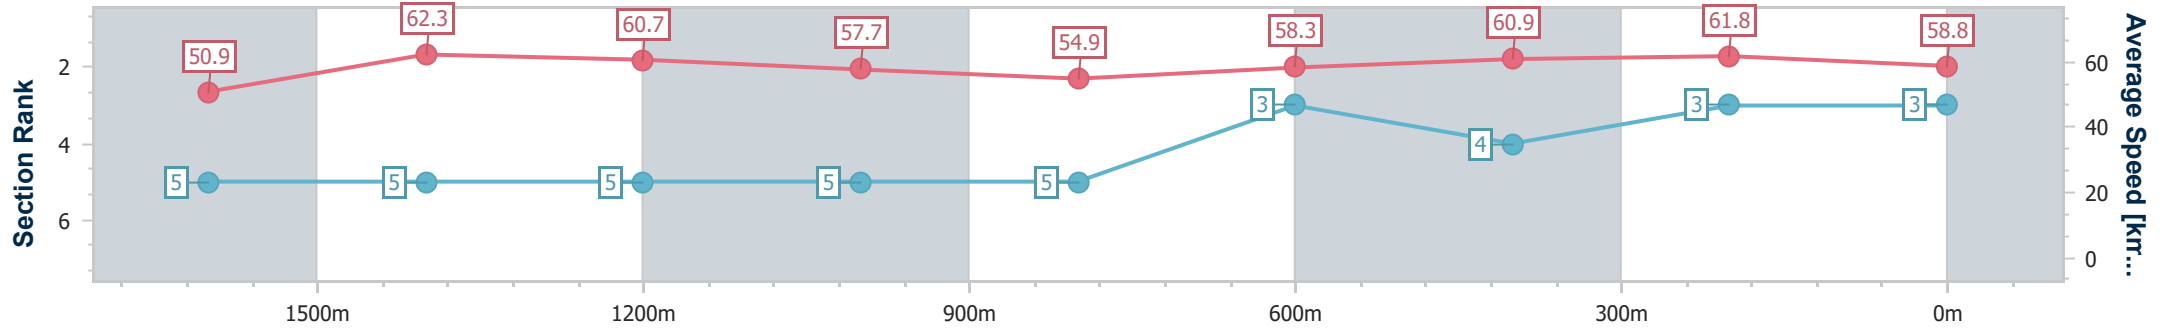

Horse/Jockey Name	General Wolffe
Final Rank	3
Fastest Section Time (Section)	0:11.57 (1600m)
Top Speed [km/h] (Section)	63.5 (1600m)
Race State	Finished

Sunshine Coast QLD Professional
Race 2: Beetle Collins Charleville Memorial Class 1 Handicap - 1800m

12 March 2023 - 12:55

Track Rating: Good 4, Weather: Fine, Rail Position: +3m Entire

Section	Overall	1600m	1400m	1200m	1000m	800m	600m	400m	200m
Section Times	1:51.84 [3] (0:14.18)	1:37.66 [5] (0:11.57)	1:26.09 [5] (0:11.92)	1:14.17 [5] (0:12.50)	1:01.67 [5] (0:13.22)	0:48.45 [5] (0:12.53)	0:35.92 [3] (0:11.97)	0:23.95 [4] (0:11.64)	0:12.31 [3] (0:12.31)
Average Speed [km/h]	50.9	62.3	60.7	57.7	54.9	58.3	60.9	61.8	58.8
Top Speed [km/h]	63.0	63.5	62.8	58.9	56.4	59.6	62.8	63.1	60.5
Avg. Dist. to Rail [m]	3.7	0.7	1.7	2.1	2.6	2.6	1.9	2.5	2.9
Avg. Stride Freq. [Hz]	2.3	2.3	2.3	2.2	2.2	2.3	2.3	2.3	2.3
Avg. Stride Length [m]	6.2	7.4	7.4	7.2	7.0	7.1	7.3	7.3	7.1

- [ ] Ranking at each section and finish
- -.-.- No data available at this section
- NA No data available