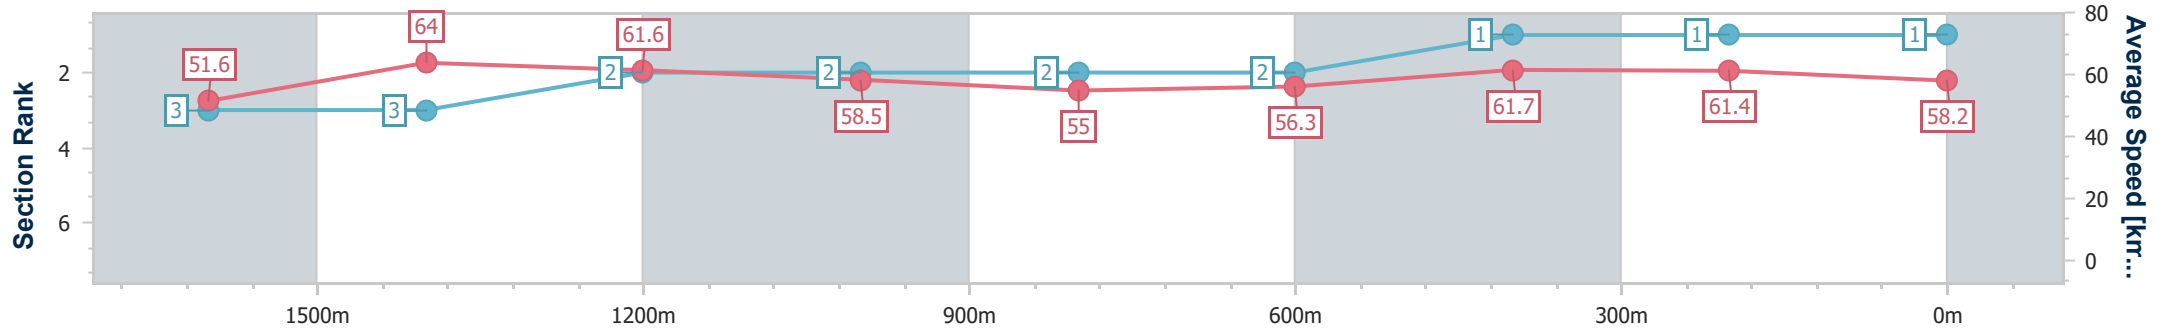

Horse/Jockey Name	Moenave
Final Rank	1
Fastest Section Time (Section)	0:11.37 (1600m)
Top Speed [km/h] (Section)	65.7 (1600m)
Race State	Finished

Sunshine Coast QLD Professional
Race 2: Beetle Collins Charleville Memorial Class 1 Handicap - 1800m

12 March 2023 - 12:55

Track Rating: Good 4, Weather: Fine, Rail Position: +3m Entire

Section	Overall	1600m	1400m	1200m	1000m	800m	600m	400m	200m
Section Times	1:51.82 [1] (0:14.12)	1:37.70 [3] (0:11.37)	1:26.33 [3] (0:11.78)	1:14.55 [2] (0:12.34)	1:02.21 [2] (0:13.23)	0:48.98 [2] (0:12.98)	0:36.00 [2] (0:11.86)	0:24.14 [1] (0:11.70)	0:12.44 [1] (0:12.44)
Average Speed [km/h]	51.6	64.0	61.6	58.5	55.0	56.3	61.7	61.4	58.2
Top Speed [km/h]	64.4	65.7	64.6	59.5	57.1	59.7	62.2	62.3	59.9
Avg. Dist. to Rail [m]	7.7	3.9	3.1	2.3	3.3	2.9	2.2	3.7	3.6
Avg. Stride Freq. [Hz]	2.2	2.4	2.3	2.2	2.2	2.2	2.3	2.3	2.3
Avg. Stride Length [m]	6.4	7.5	7.4	7.2	7.0	7.2	7.4	7.4	7.1

- [ ] Ranking at each section and finish
- -.-.- No data available at this section
- NA No data available