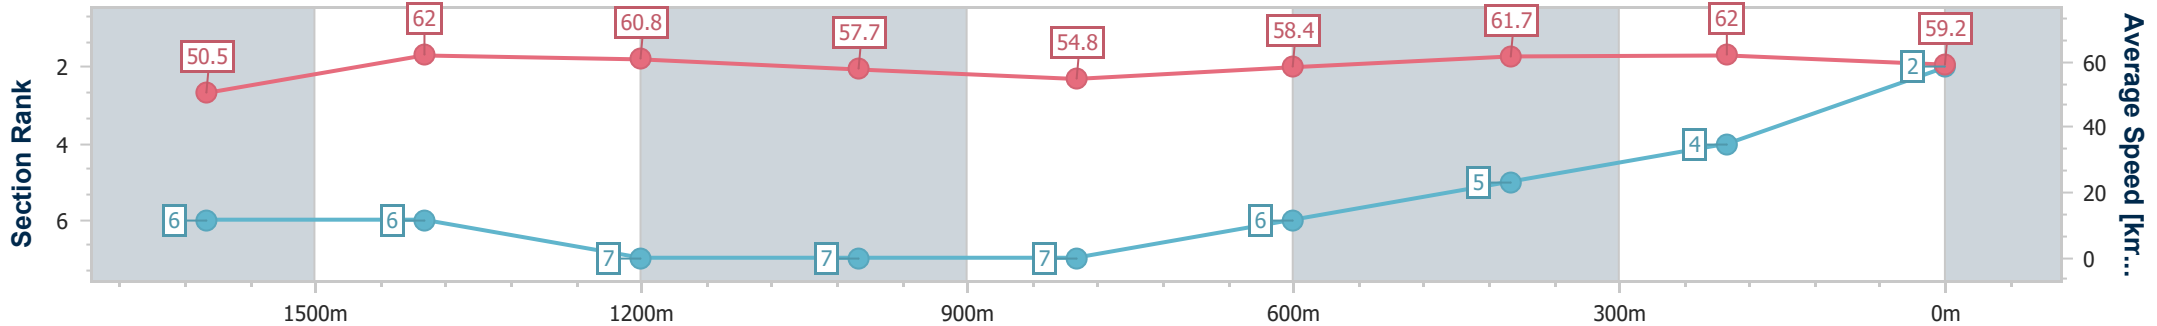

Horse/Jockey Name	Cristalino
Final Rank	2
Fastest Section Time (Section)	0:11.62 (400m)
Top Speed [km/h] (Section)	63.2 (400m)
Race State	Finished

Sunshine Coast QLD Professional
Race 2: Beetle Collins Charleville Memorial Class 1 Handicap - 1800m

12 March 2023 - 12:55

Track Rating: Good 4, Weather: Fine, Rail Position: +3m Entire

Section	Overall	1600m	1400m	1200m	1000m	800m	600m	400m	200m				
Section Times	1:51.82 [2] (0:14.31)	1:37.51 [6] (0:11.65)	1:25.86 [6] (0:11.94)	1:13.92 [7] (0:12.50)	1:01.42 [7] (0:13.24)	0:48.18 [7] (0:12.49)	0:35.69 [6] (0:11.85)	0:23.84 [5] (0:11.62)	0:12.22 [4] (0:12.22)				
Average Speed [km/h]	50.5	62.0	60.8	57.7	54.8	58.4	61.7	62.0	59.2				
Top Speed [km/h]	62.8	63.1	62.6	58.7	56.7	59.7	63.1	63.2	60.8				
Avg. Dist. to Rail [m]	4.1	1.4	2.3	3.0	2.7	2.4	2.6	4.5	5.1				
Avg. Stride Freq. [Hz]	2.2	2.3	2.3	2.2	2.1	2.2	2.3	2.3	2.3				
Avg. Stride Length [m]	6.5	7.5	7.3	7.0	6.8	7.0	7.4	7.4	7.0				

- [ ] Ranking at each section and finish
- -.-.- No data available at this section
- NA No data available