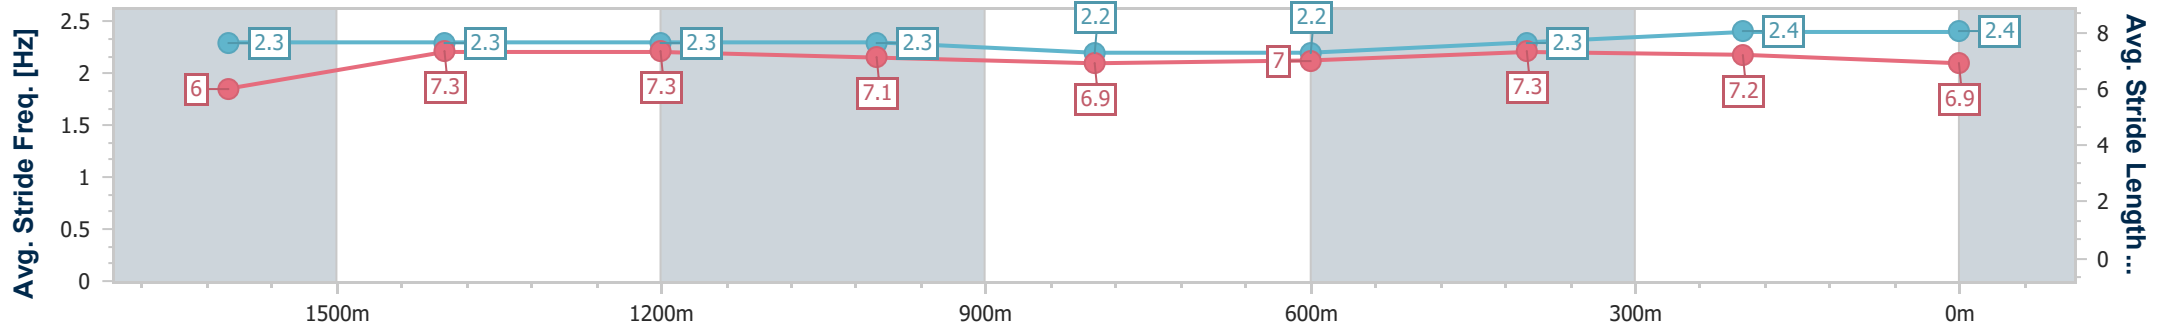

- [] Ranking at each section and finish
- .-.- No data available at this section
- NA No data available

Horse/Jockey Name	Cloudy Miss
Final Rank	4
Fastest Section Time (Section)	0:11.43 (1600m)
Top Speed [km/h] (Section)	64.2 (Overall)
Race State	Finished

Sunshine Coast QLD Professional
Race 2: Beetle Collins Charleville Memorial Class 1 Handicap - 1800m

12 March 2023 - 12:55

Track Rating: Good 4, Weather: Fine, Rail Position: +3m Entire

Section	Overall	1600m	1400m	1200m	1000m	800m	600m	400m	200m				
Section Times	1:51.84 [4] (0:14.17)	1:37.67 [4] (0:11.43)	1:26.24 [4] (0:11.68)	1:14.56 [3] (0:12.45)	1:02.11 [3] (0:13.22)	0:48.89 [3] (0:13.01)	0:35.88 [4] (0:11.80)	0:24.08 [3] (0:11.73)	0:12.35 [2] (0:12.35)				
Average Speed [km/h]	50.5	62.4	61.4	57.9	54.6	55.9	61.3	61.5	58.6				
Top Speed [km/h]	64.2	63.9	63.3	59.3	56.8	59.7	62.7	61.9	60.9				
Avg. Dist. to Rail [m]	1.9	2.6	1.4	0.2	0.7	1.6	1.1	1.4	1.3				
Avg. Stride Freq. [Hz]	2.3	2.3	2.3	2.3	2.2	2.2	2.3	2.4	2.4				
Avg. Stride Length [m]	6.0	7.3	7.3	7.1	6.9	7.0	7.3	7.2	6.9				