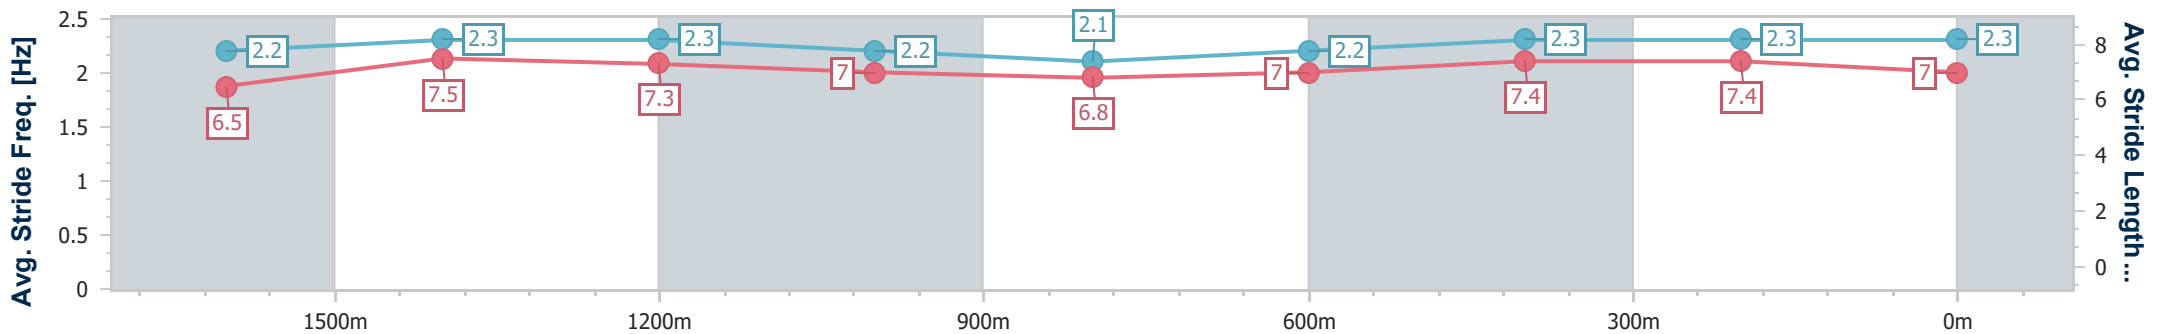

Horse/Jockey Name	Cristalino
Final Rank	2
Fastest Section Time (Section)	0:11.62 (400m)
Top Speed [km/h] (Section)	63.2 (400m)
Race State	Finished

Sunshine Coast QLD Professional
Race 2: Beetle Collins Charleville Memorial Class 1 Handicap - 1800m

12 March 2023 - 12:55

Track Rating: Good 4, Weather: Fine, Rail Position: +3m Entire

Section	Overall	1600m	1400m	1200m	1000m	800m	600m	400m	200m				
Section Times	1:51.82 [2] (0:14.31)	1:37.51 [6] (0:11.65)	1:25.86 [6] (0:11.94)	1:13.92 [7] (0:12.50)	1:01.42 [7] (0:13.24)	0:48.18 [7] (0:12.49)	0:35.69 [6] (0:11.85)	0:23.84 [5] (0:11.62)	0:12.22 [4] (0:12.22)				
Average Speed [km/h]	50.5	62.0	60.8	57.7	54.8	58.4	61.7	62.0	59.2				
Top Speed [km/h]	62.8	63.1	62.6	58.7	56.7	59.7	63.1	63.2	60.8				
Avg. Dist. to Rail [m]	4.1	1.4	2.3	3.0	2.7	2.4	2.6	4.5	5.1				
Avg. Stride Freq. [Hz]	2.2	2.3	2.3	2.2	2.1	2.2	2.3	2.3	2.3				
Avg. Stride Length [m]	6.5	7.5	7.3	7.0	6.8	7.0	7.4	7.4	7.0				

- [ ] Ranking at each section and finish
- -.-.- No data available at this section
- NA No data available