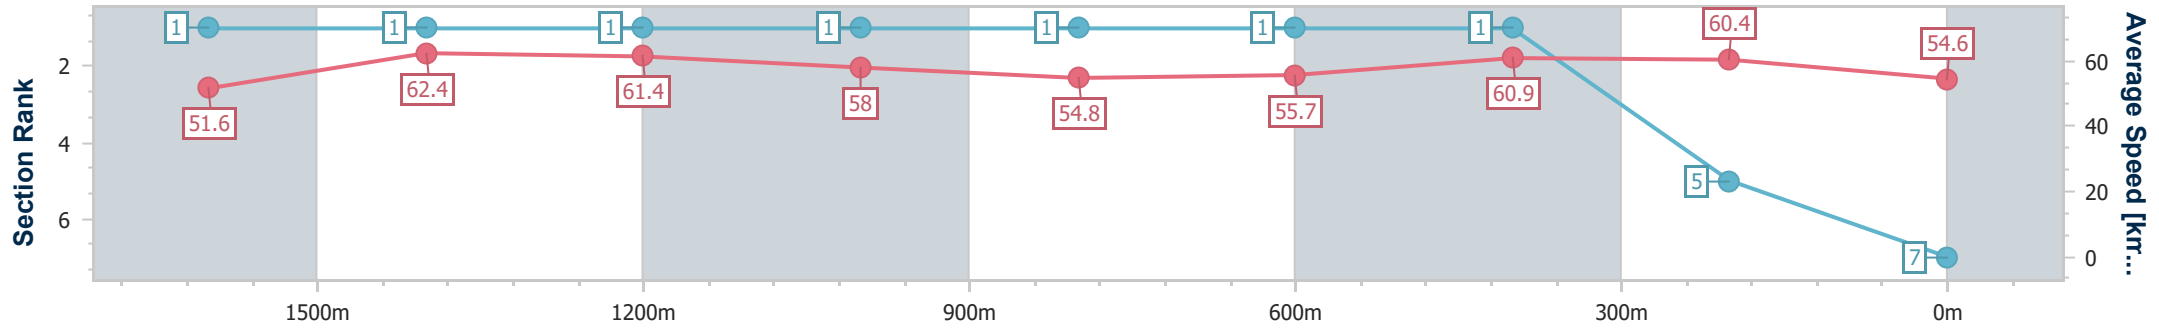

Sunshine Coast QLD Professional
Race 2: Beetle Collins Charleville Memorial Class 1 Handicap - 1800m

12 March 2023 - 12:55

Track Rating: Good 4, Weather: Fine, Rail Position: +3m Entire

Section	Overall	1600m	1400m	1200m	1000m	800m	600m	400m	200m			
Section Times	1:52.73 [6] (0:13.96)	1:38.77 [2] (0:11.51)	1:27.26 [2] (0:11.91)	1:15.35 [4] (0:12.51)	1:02.84 [4] (0:13.24)	0:49.60 [4] (0:12.91)	0:36.69 [5] (0:11.89)	0:24.80 [6] (0:11.89)	0:12.91 [6] (0:12.91)			
Average Speed [km/h]	51.8	62.6	60.5	57.7	54.7	56.5	60.9	60.5	56.1			
Top Speed [km/h]	63.9	63.4	62.7	59.8	56.1	58.7	62.0	62.1	58.4			
Avg. Dist. to Rail [m]	2.8	0.6	0.8	1.8	2.1	2.1	1.1	1.9	3.0			
Avg. Stride Freq. [Hz]	2.2	2.2	2.2	2.1	2.0	2.1	2.2	2.2	2.2			
Avg. Stride Length [m]	6.4	7.7	7.6	7.4	7.2	7.3	7.5	7.4	7.1			

- [] Ranking at each section and finish
- .-.- No data available at this section
- NA No data available

Horse/Jockey Name	Mighty Judd
Final Rank	7
Fastest Section Time (Section)	0:11.36 (1600m)
Top Speed [km/h] (Section)	63.6 (Overall)
Race State	Finished

Sunshine Coast QLD Professional
Race 2: Beetle Collins Charleville Memorial Class 1 Handicap - 1800m

12 March 2023 - 12:55

Track Rating: Good 4, Weather: Fine, Rail Position: +3m Entire

Section	Overall	1600m	1400m	1200m	1000m	800m	600m	400m	200m			
Section Times	1:52.77 [7] (0:13.87)	1:38.90 [1] (0:11.36)	1:27.54 [1] (0:11.59)	1:15.95 [1] (0:12.40)	1:03.55 [1] (0:13.13)	0:50.42 [1] (0:13.14)	0:37.28 [1] (0:12.12)	0:25.16 [1] (0:11.92)	0:13.24 [5] (0:13.24)			
Average Speed [km/h]	51.6	62.4	61.4	58.0	54.8	55.7	60.9	60.4	54.6			
Top Speed [km/h]	63.6	63.6	63.6	59.1	57.0	59.0	61.9	61.5	58.2			
Avg. Dist. to Rail [m]	1.7	4.4	4.2	2.5	1.6	3.0	4.1	2.4	2.1			
Avg. Stride Freq. [Hz]	2.1	2.2	2.2	2.1	2.0	2.1	2.2	2.2	2.1			
Avg. Stride Length [m]	6.5	7.7	7.5	7.4	7.3	7.4	7.7	7.6	7.1			