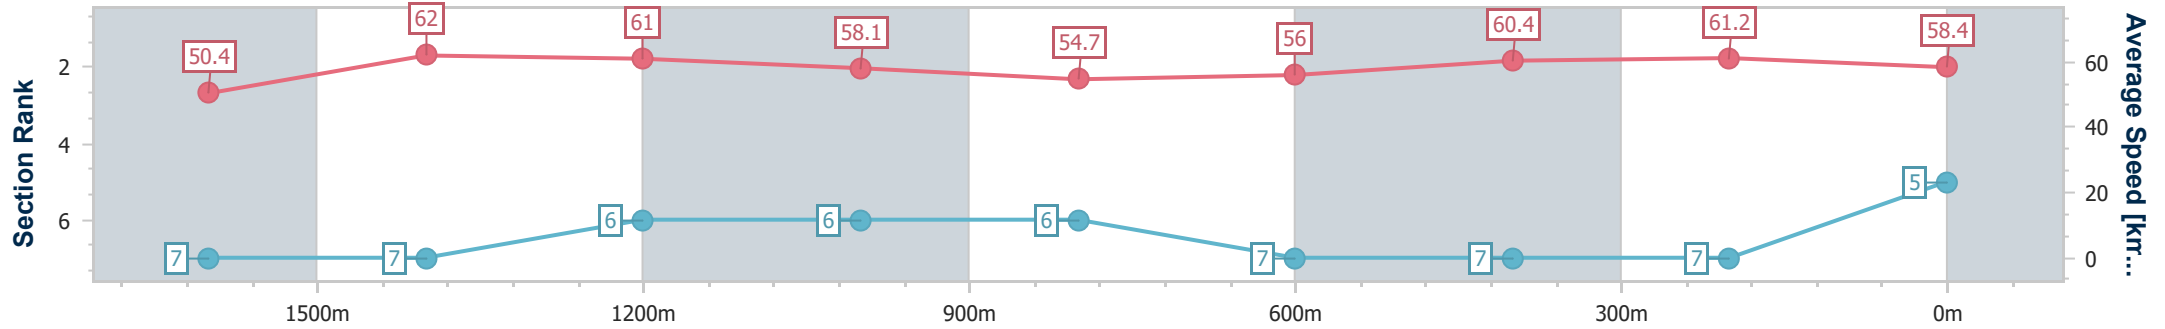

- [] Ranking at each section and finish
- .-.- No data available at this section
- NA No data available

Horse/Jockey Name	Better Strings
Final Rank	5
Fastest Section Time (Section)	0:11.64 (1600m)
Top Speed [km/h] (Section)	63.6 (Overall)
Race State	Finished

Sunshine Coast QLD Professional
Race 2: Beetle Collins Charleville Memorial Class 1 Handicap - 1800m

12 March 2023 - 12:55

Track Rating: Good 4, Weather: Fine, Rail Position: +3m Entire

Section	Overall	1600m	1400m	1200m	1000m	800m	600m	400m	200m
Section Times	1:52.29 [5] (0:14.32)	1:37.97 [7] (0:11.64)	1:26.33 [7] (0:11.90)	1:14.43 [6] (0:12.38)	1:02.05 [6] (0:13.20)	0:48.85 [6] (0:12.82)	0:36.03 [7] (0:11.87)	0:24.16 [7] (0:11.77)	0:12.39 [7] (0:12.39)
Average Speed [km/h]	50.4	62.0	61.0	58.1	54.7	56.0	60.4	61.2	58.4
Top Speed [km/h]	63.6	62.9	63.3	59.2	56.9	58.3	61.9	61.8	60.2
Avg. Dist. to Rail [m]	4.2	1.3	1.8	1.3	1.4	0.6	0.8	2.4	3.4
Avg. Stride Freq. [Hz]	2.2	2.3	2.3	2.2	2.1	2.2	2.3	2.3	2.3
Avg. Stride Length [m]	6.3	7.3	7.4	7.3	7.1	7.1	7.3	7.4	7.1