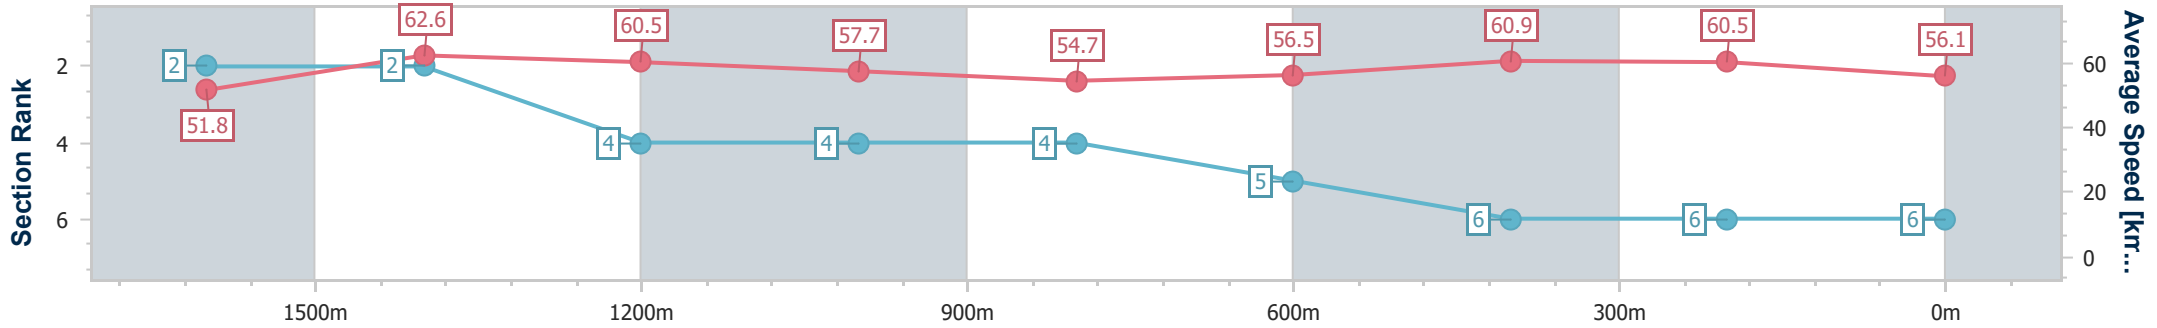

- [] Ranking at each section and finish
- .-.- No data available at this section
- NA No data available

Horse/Jockey Name	Virtuosity
Final Rank	6
Fastest Section Time (Section)	0:11.51 (1600m)
Top Speed [km/h] (Section)	63.9 (Overall)
Race State	Finished

Sunshine Coast QLD Professional
Race 2: Beetle Collins Charleville Memorial Class 1 Handicap - 1800m

12 March 2023 - 12:55

Track Rating: Good 4, Weather: Fine, Rail Position: +3m Entire

Section	Overall	1600m	1400m	1200m	1000m	800m	600m	400m	200m			
Section Times	1:52.73 [6] (0:13.96)	1:38.77 [2] (0:11.51)	1:27.26 [2] (0:11.91)	1:15.35 [4] (0:12.51)	1:02.84 [4] (0:13.24)	0:49.60 [4] (0:12.91)	0:36.69 [5] (0:11.89)	0:24.80 [6] (0:11.89)	0:12.91 [6] (0:12.91)			
Average Speed [km/h]	51.8	62.6	60.5	57.7	54.7	56.5	60.9	60.5	56.1			
Top Speed [km/h]	63.9	63.4	62.7	59.8	56.1	58.7	62.0	62.1	58.4			
Avg. Dist. to Rail [m]	2.8	0.6	0.8	1.8	2.1	2.1	1.1	1.9	3.0			
Avg. Stride Freq. [Hz]	2.2	2.2	2.2	2.1	2.0	2.1	2.2	2.2	2.2			
Avg. Stride Length [m]	6.4	7.7	7.6	7.4	7.2	7.3	7.5	7.4	7.1			