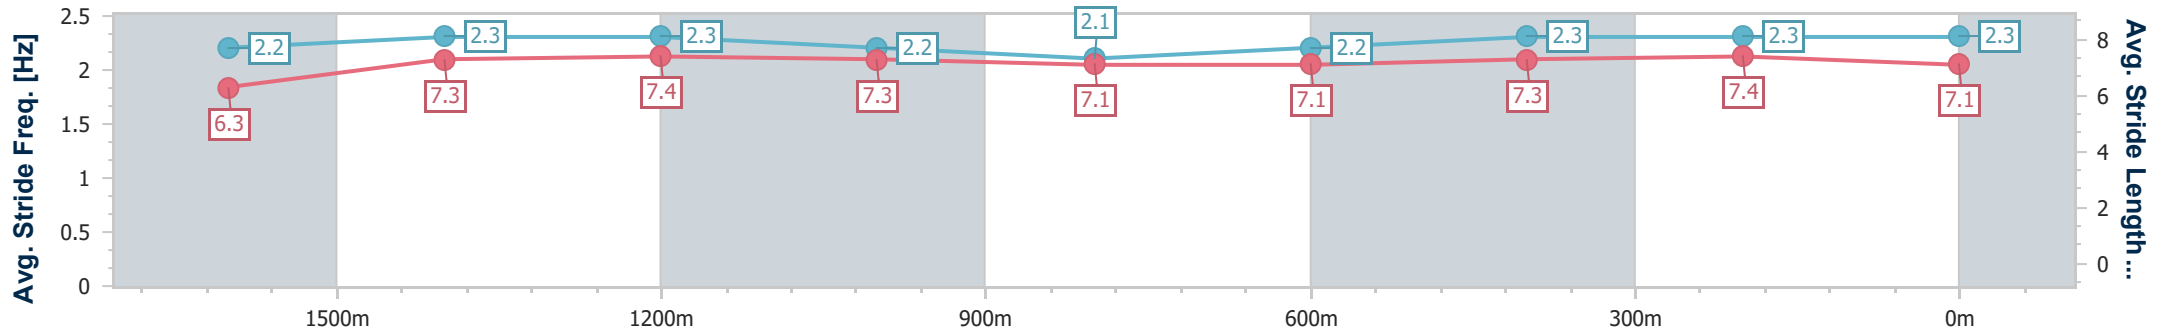

- [] Ranking at each section and finish
- .-.- No data available at this section
- NA No data available

Horse/Jockey Name	Better Strings
Final Rank	5
Fastest Section Time (Section)	0:11.64 (1600m)
Top Speed [km/h] (Section)	63.6 (Overall)
Race State	Finished

Sunshine Coast QLD Professional
Race 2: Beetle Collins Charleville Memorial Class 1 Handicap - 1800m

12 March 2023 - 12:55

Track Rating: Good 4, Weather: Fine, Rail Position: +3m Entire

Section	Overall	1600m	1400m	1200m	1000m	800m	600m	400m	200m
Section Times	1:52.29 [5] (0:14.32)	1:37.97 [7] (0:11.64)	1:26.33 [7] (0:11.90)	1:14.43 [6] (0:12.38)	1:02.05 [6] (0:13.20)	0:48.85 [6] (0:12.82)	0:36.03 [7] (0:11.87)	0:24.16 [7] (0:11.77)	0:12.39 [7] (0:12.39)
Average Speed [km/h]	50.4	62.0	61.0	58.1	54.7	56.0	60.4	61.2	58.4
Top Speed [km/h]	63.6	62.9	63.3	59.2	56.9	58.3	61.9	61.8	60.2
Avg. Dist. to Rail [m]	4.2	1.3	1.8	1.3	1.4	0.6	0.8	2.4	3.4
Avg. Stride Freq. [Hz]	2.2	2.3	2.3	2.2	2.1	2.2	2.3	2.3	2.3
Avg. Stride Length [m]	6.3	7.3	7.4	7.3	7.1	7.1	7.3	7.4	7.1