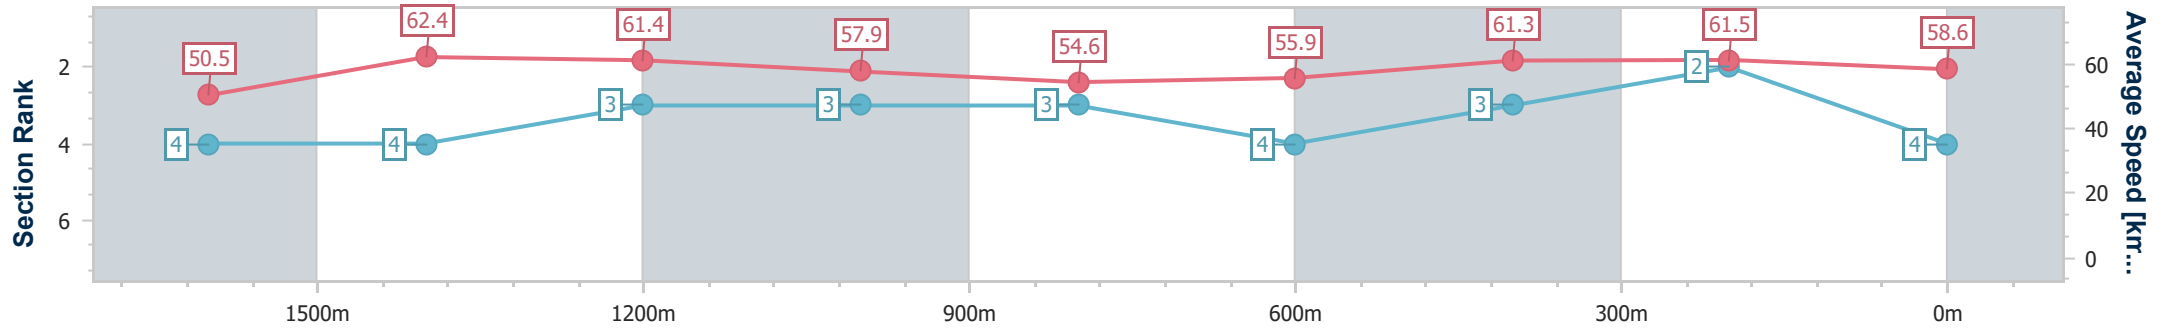

Horse/Jockey Name	Cloudy Miss
Final Rank	4
Fastest Section Time (Section)	0:11.43 (1600m)
Top Speed [km/h] (Section)	64.2 (Overall)
Race State	Finished

Sunshine Coast QLD Professional
Race 2: Beetle Collins Charleville Memorial Class 1 Handicap - 1800m

12 March 2023 - 12:55

Track Rating: Good 4, Weather: Fine, Rail Position: +3m Entire

Section	Overall	1600m	1400m	1200m	1000m	800m	600m	400m	200m				
Section Times	1:51.84 [4] (0:14.17)	1:37.67 [4] (0:11.43)	1:26.24 [4] (0:11.68)	1:14.56 [3] (0:12.45)	1:02.11 [3] (0:13.22)	0:48.89 [3] (0:13.01)	0:35.88 [4] (0:11.80)	0:24.08 [3] (0:11.73)	0:12.35 [2] (0:12.35)				
Average Speed [km/h]	50.5	62.4	61.4	57.9	54.6	55.9	61.3	61.5	58.6				
Top Speed [km/h]	64.2	63.9	63.3	59.3	56.8	59.7	62.7	61.9	60.9				
Avg. Dist. to Rail [m]	1.9	2.6	1.4	0.2	0.7	1.6	1.1	1.4	1.3				
Avg. Stride Freq. [Hz]	2.3	2.3	2.3	2.3	2.2	2.2	2.3	2.4	2.4				
Avg. Stride Length [m]	6.0	7.3	7.3	7.1	6.9	7.0	7.3	7.2	6.9				

- [ ] Ranking at each section and finish
- -.-.- No data available at this section
- NA No data available